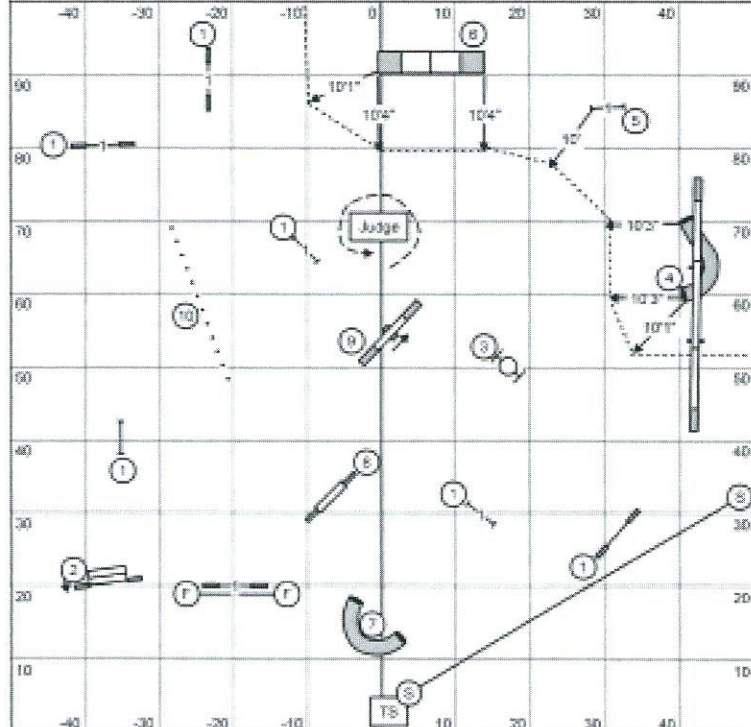

Charlotte Dog Training Club - Excellent/Masters FAST  
October 9, 2015 - Judge: Lisa M. Seltricher

Times: 8"=30 sec, 12/16"=35 sec, 20/24/26"=32 sec (Pref 4"=41 sec, 8/12"=38 sec, 16/20"=35 sec. Send Bonus (SB) is EITHER #4-5-6. Bi-Directional Obstacles, all but teeter, a-frame & triple. Qualifying: Must complete Send Bonus (20+SB pts) & earn total points-Novice 50, Open 55, Exc 60

Charlotte Dog Training Club - Open FAST  
October 9, 2015 - Judge: Lisa M. Seltricher

Times: 8"=30 sec, 12/16"=35 sec, 20/24/26"=32 sec (Pref 4"=41 sec, 8/12"=38 sec, 16/20"=35 sec. Send Bonus (SB) is EITHER #4-5. Bi-Directional Obstacles, all but teeter, a-frame & triple. Qualifying: Must complete Send Bonus (20+SB pts) & earn total points-Novice 50, Open 55, Exc 60

Charlotte Dog Training Club - Novice FAST  
October 9, 2015 - Judge: Lisa M. Seltricher

Times: 8"=30 sec, 12/16"=35 sec, 20/24/26"=32 sec (Pref 4"=41 sec, 8/12"=38 sec, 16/20"=35 sec. Send Bonus (SB) is EITHER #4-5 OR 5-6. Bi-Directional Obstacles, all but teeter, a-frame & triple. Qualifying: Must complete Send Bonus (20+SB pts) & earn total points-Novice 50, Open 55, Exc 60