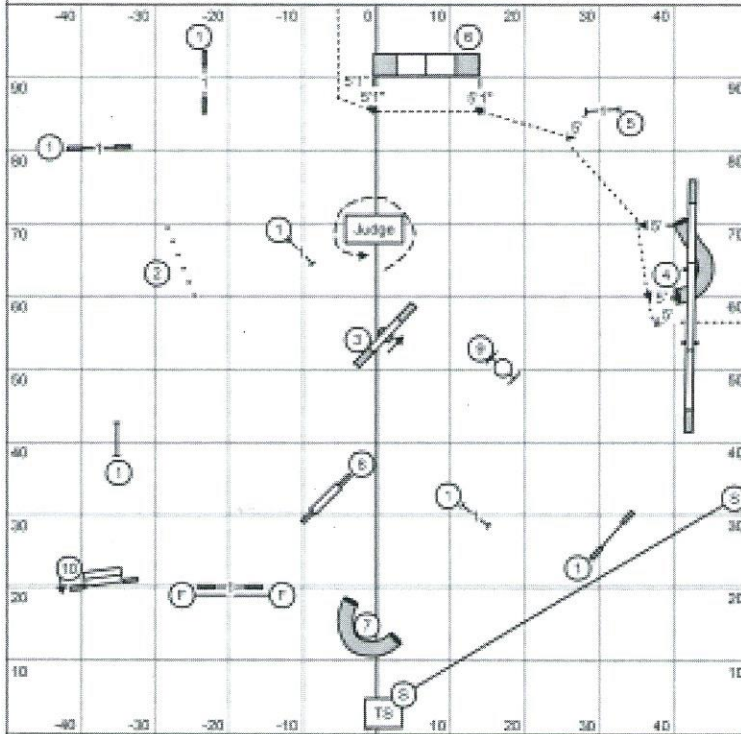

Charlotte Dog Training Club - Excellent/Masters FAST  
October 9, 2015 - Judge: Lisa M. Seltricher

Times: 8"=30 sec, 12/16"=35 sec, 20/24/26"=32 sec (Pref 4"=41 sec, 8/12"=38 sec, 16/20"=35 sec. Send Bonus (SB) is EITHER #4-5-6. Bi-Directional Obstacles, all but teeter, a-frame & triple. Qualifying: Must complete Send Bonus (20+SB pts) & earn total points-Novice 50, Open 55, Exc 60

Charlotte Dog Training Club - Open FAST  
October 9, 2015 - Judge: Lisa M. Seltricher

Times: 8"=30 sec, 12/16"=35 sec, 20/24/26"=32 sec (Pref 4"=41 sec, 8/12"=38 sec, 16/20"=35 sec. Send Bonus (SB) is EITHER #4-5. Bi-Directional Obstacles, all but teeter, a-frame & triple. Qualifying: Must complete Send Bonus (20+SB pts) & earn total points-Novice 50, Open 55, Exc 60

Charlotte Dog Training Club - Novice FAST  
October 9, 2015 - Judge: Lisa M. Seltricher

Times: 8"=30 sec, 12/16"=35 sec, 20/24/26"=32 sec (Pref 4"=41 sec, 8/12"=38 sec, 16/20"=35 sec. Send Bonus (SB) is EITHER #4-5 OR 5-6. Bi-Directional Obstacles, all but teeter, a-frame & triple. Qualifying: Must complete Send Bonus (20+SB pts) & earn total points-Novice 50, Open 55, Exc 60