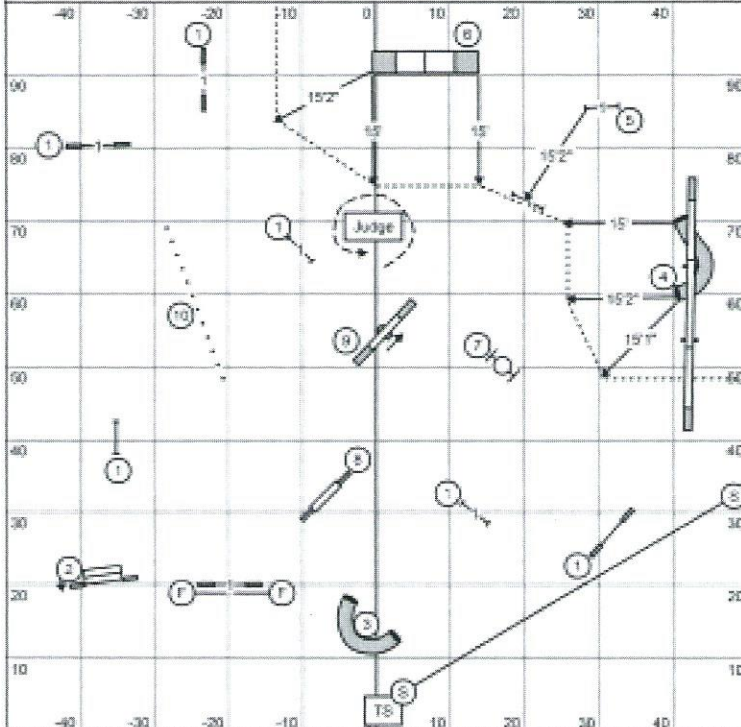

Charlotte Dog Training Club - Excellent/Masters FAST  
October 9, 2015 - Judge: Lisa M. Seltricher

Times: 8"=30 sec, 12/16"=35 sec, 20/24/26"=32 sec (Pref 4"=41 sec, 8/12"=38 sec, 16/20"=35 sec. Send Bonus (SB) is EITHER #4-5-6. Bi-Directional Obstacles, all but teeter, a-frame & triple. Qualifying: Must complete Send Bonus (20+SB pts) & earn total points-Novice 50, Open 55, Exc 60

Charlotte Dog Training Club - Open FAST  
October 9, 2015 - Judge: Lisa M. Seltricher

Times: 8"=30 sec, 12/16"=35 sec, 20/24/26"=32 sec (Pref 4"=41 sec, 8/12"=38 sec, 16/20"=35 sec. Send Bonus (SB) is EITHER #4-5. Bi-Directional Obstacles, all but teeter, a-frame & triple. Qualifying: Must complete Send Bonus (20+SB pts) & earn total points-Novice 50, Open 55, Exc 60

Charlotte Dog Training Club - Novice FAST  
October 9, 2015 - Judge: Lisa M. Seltricher

Times: 8"=30 sec, 12/16"=35 sec, 20/24/26"=32 sec (Pref 4"=41 sec, 8/12"=38 sec, 16/20"=35 sec. Send Bonus (SB) is EITHER #4-5 OR 5-6. Bi-Directional Obstacles, all but teeter, a-frame & triple. Qualifying: Must complete Send Bonus (20+SB pts) & earn total points-Novice 50, Open 55, Exc 60