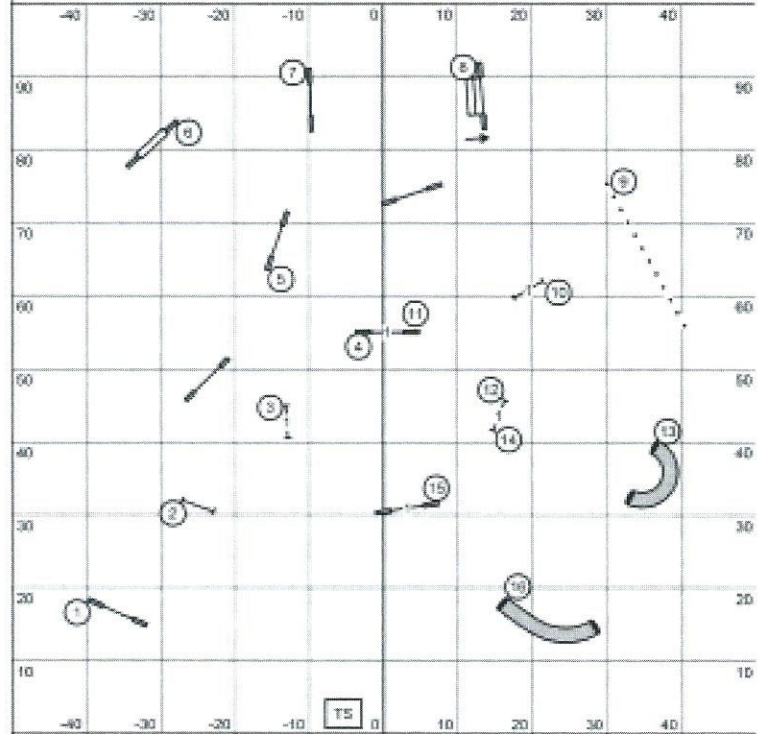

Charlotte Dog Training Club - October 18, 2015  
 Novice JWW - Judge: Lisa M. Selhofer