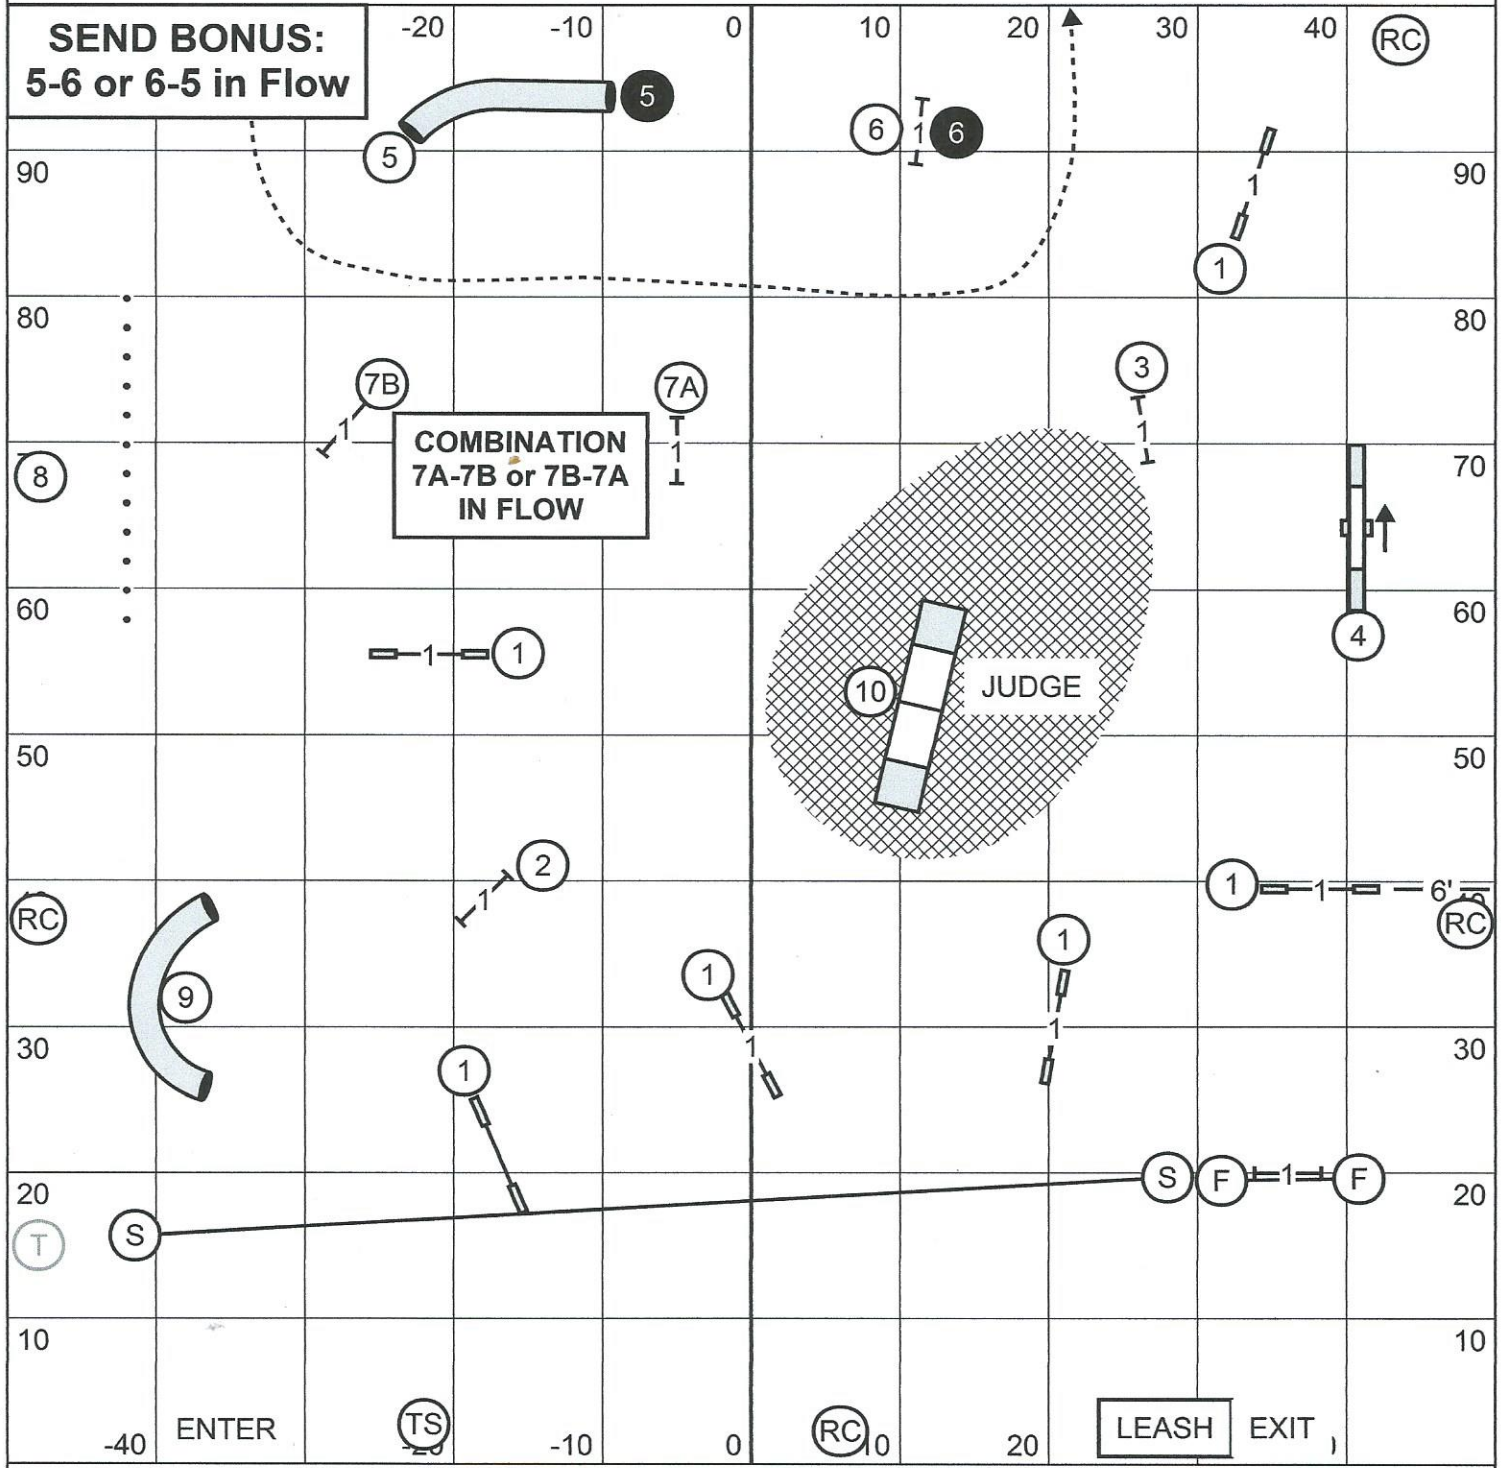

PREMIER STD - THURSDAY - APRIL 7, 2016

VIZSLA CLUB of the CAROLINAS - WEST COLUMBIA, SC

Judge: Linda S. Robertson - Murfreesboro, TN

MAX CT: 8/12 = 65 s.; 16/24 = 60 s.; 20/26 = 55 s.- Pref. 4/8 = 70 s.; 12/20 = 65 s.; 16 = 60 s.

SEND BONUS: 5-6 or 6-5 in flow. All obstacles bi-directional except teeter. 55 Points to Q.
 SCT: 38 sec-8", 35 sec-12/16", 32 sec-20/24/26" - Pref. 41 sec-4", 38 sec-8/12", 35 sec-16/20".

NOVICE F.A.S.T. - THURSDAY - APRIL 7, 2016
VIZSLA CLUB of the CAROLINAS - WEST COLUMBIA, SC
 Judge: Linda S. Robertson - Murfreesboro, TN

SEND BONUS: 5-6 or 6-5 in flow. All obstacles bi-directional except teeter. 50 Points to Q.
 SCT: 38 sec-8", 35 sec-12/16", 32 sec-20/24/26" - Pref. 41 sec-4", 38 sec-8/12", 35 sec-16/20".

In/Out

Bonus is 2-10-3
moving send line