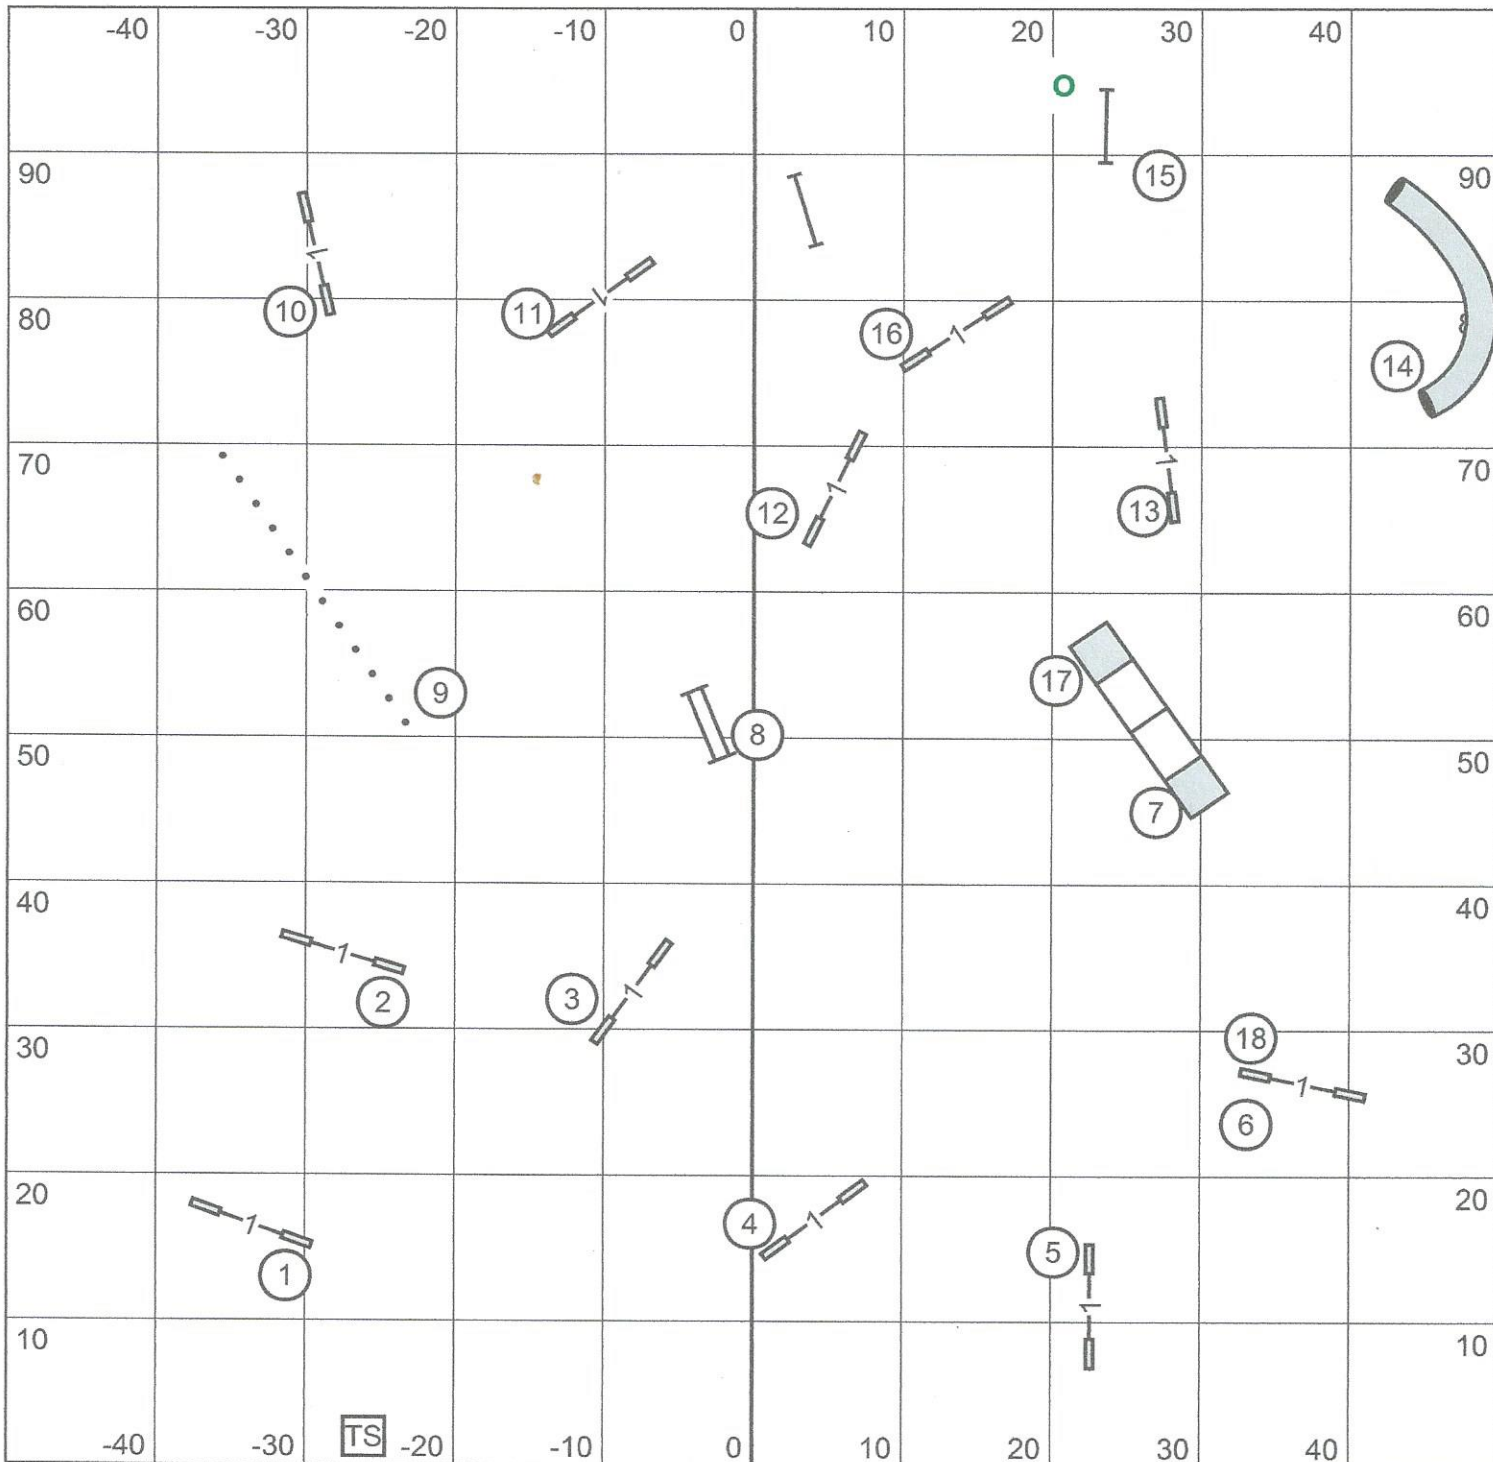

In/Out

Vizsla Club of the Carolinas

T2B

Thursday, April 7, 2016

Judge: Lisa Patterson

In/Out

Under cover 100 x 100
Packed Dirt