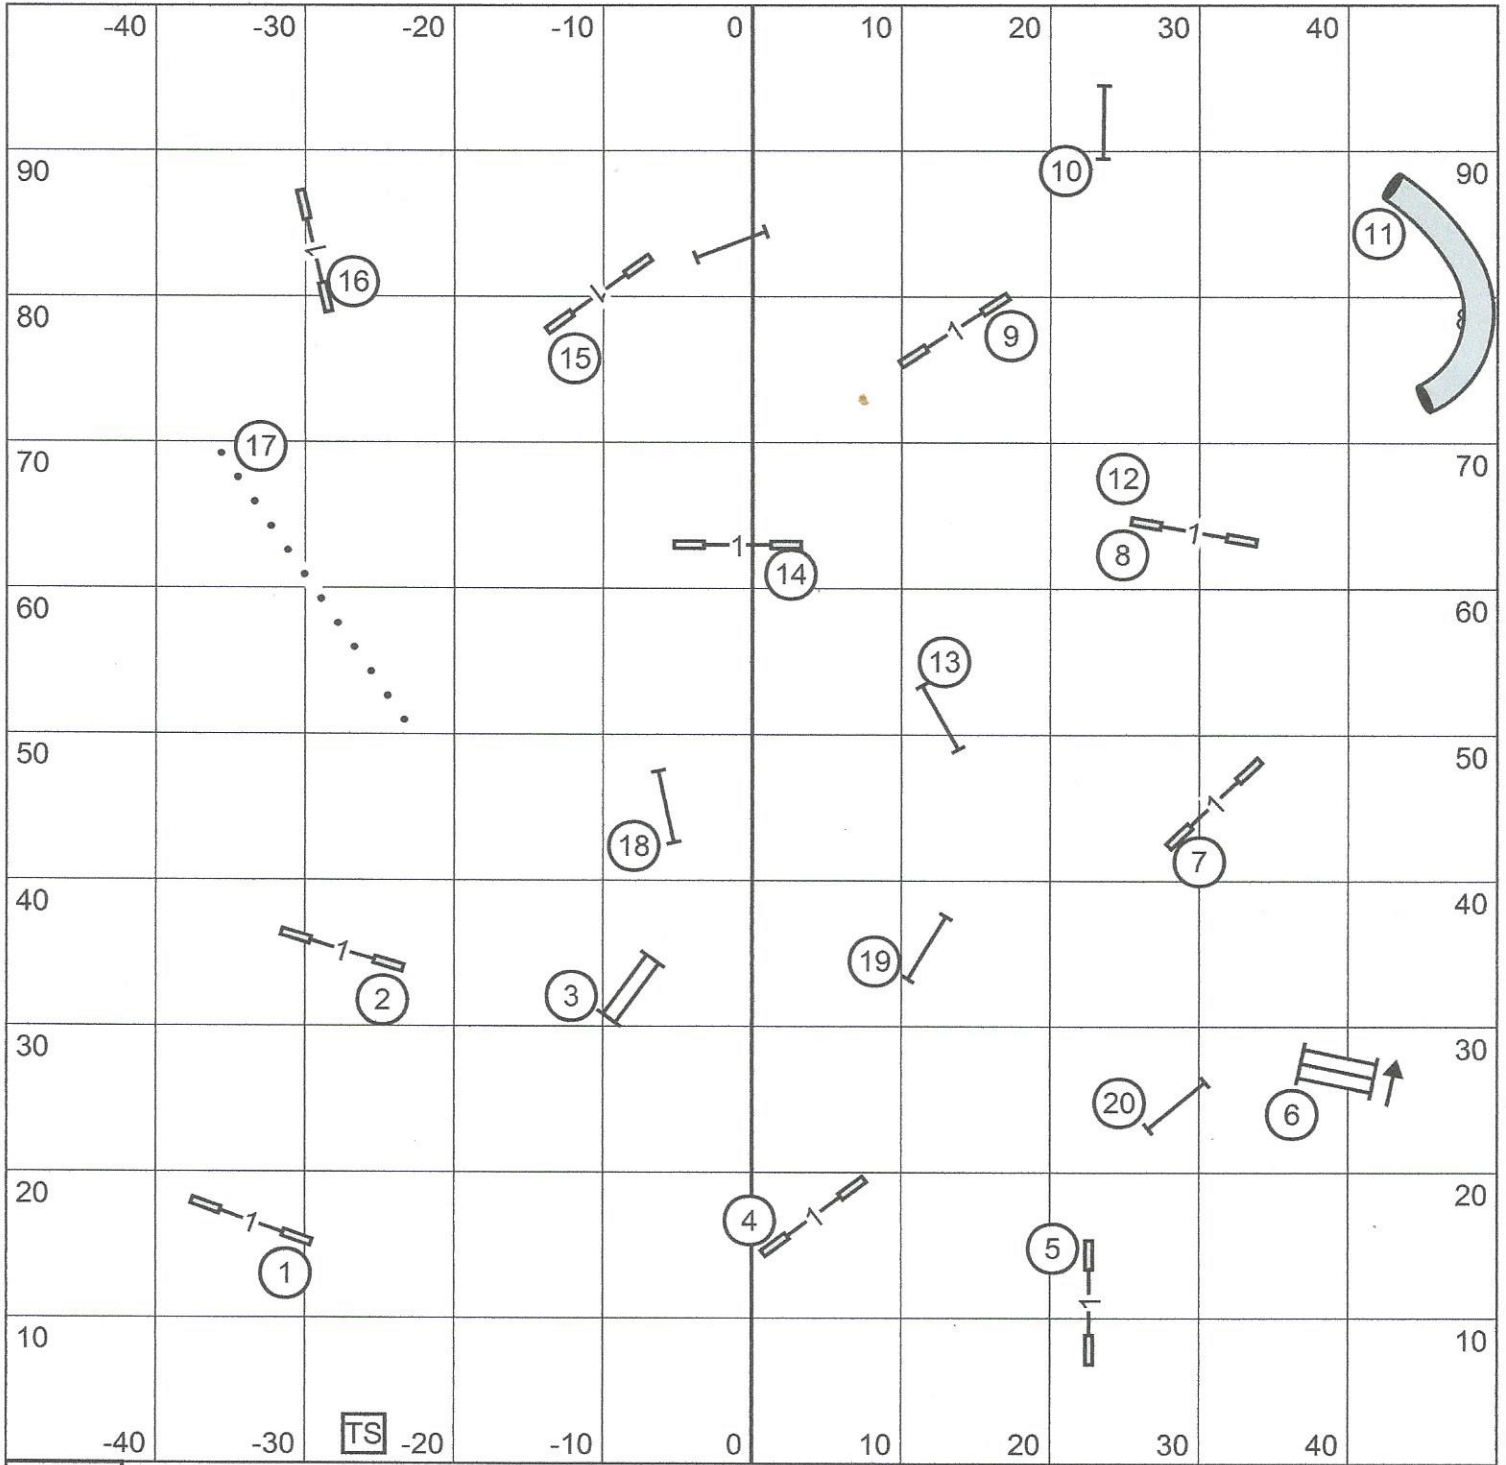

In/Out

Vizsla Club of the Carolinas
Excellent/Master JWW
Thursday, April 7, 2016
Judge: Lisa Patterson

In/Out

Under cover 100 x 100
Packed Dirt