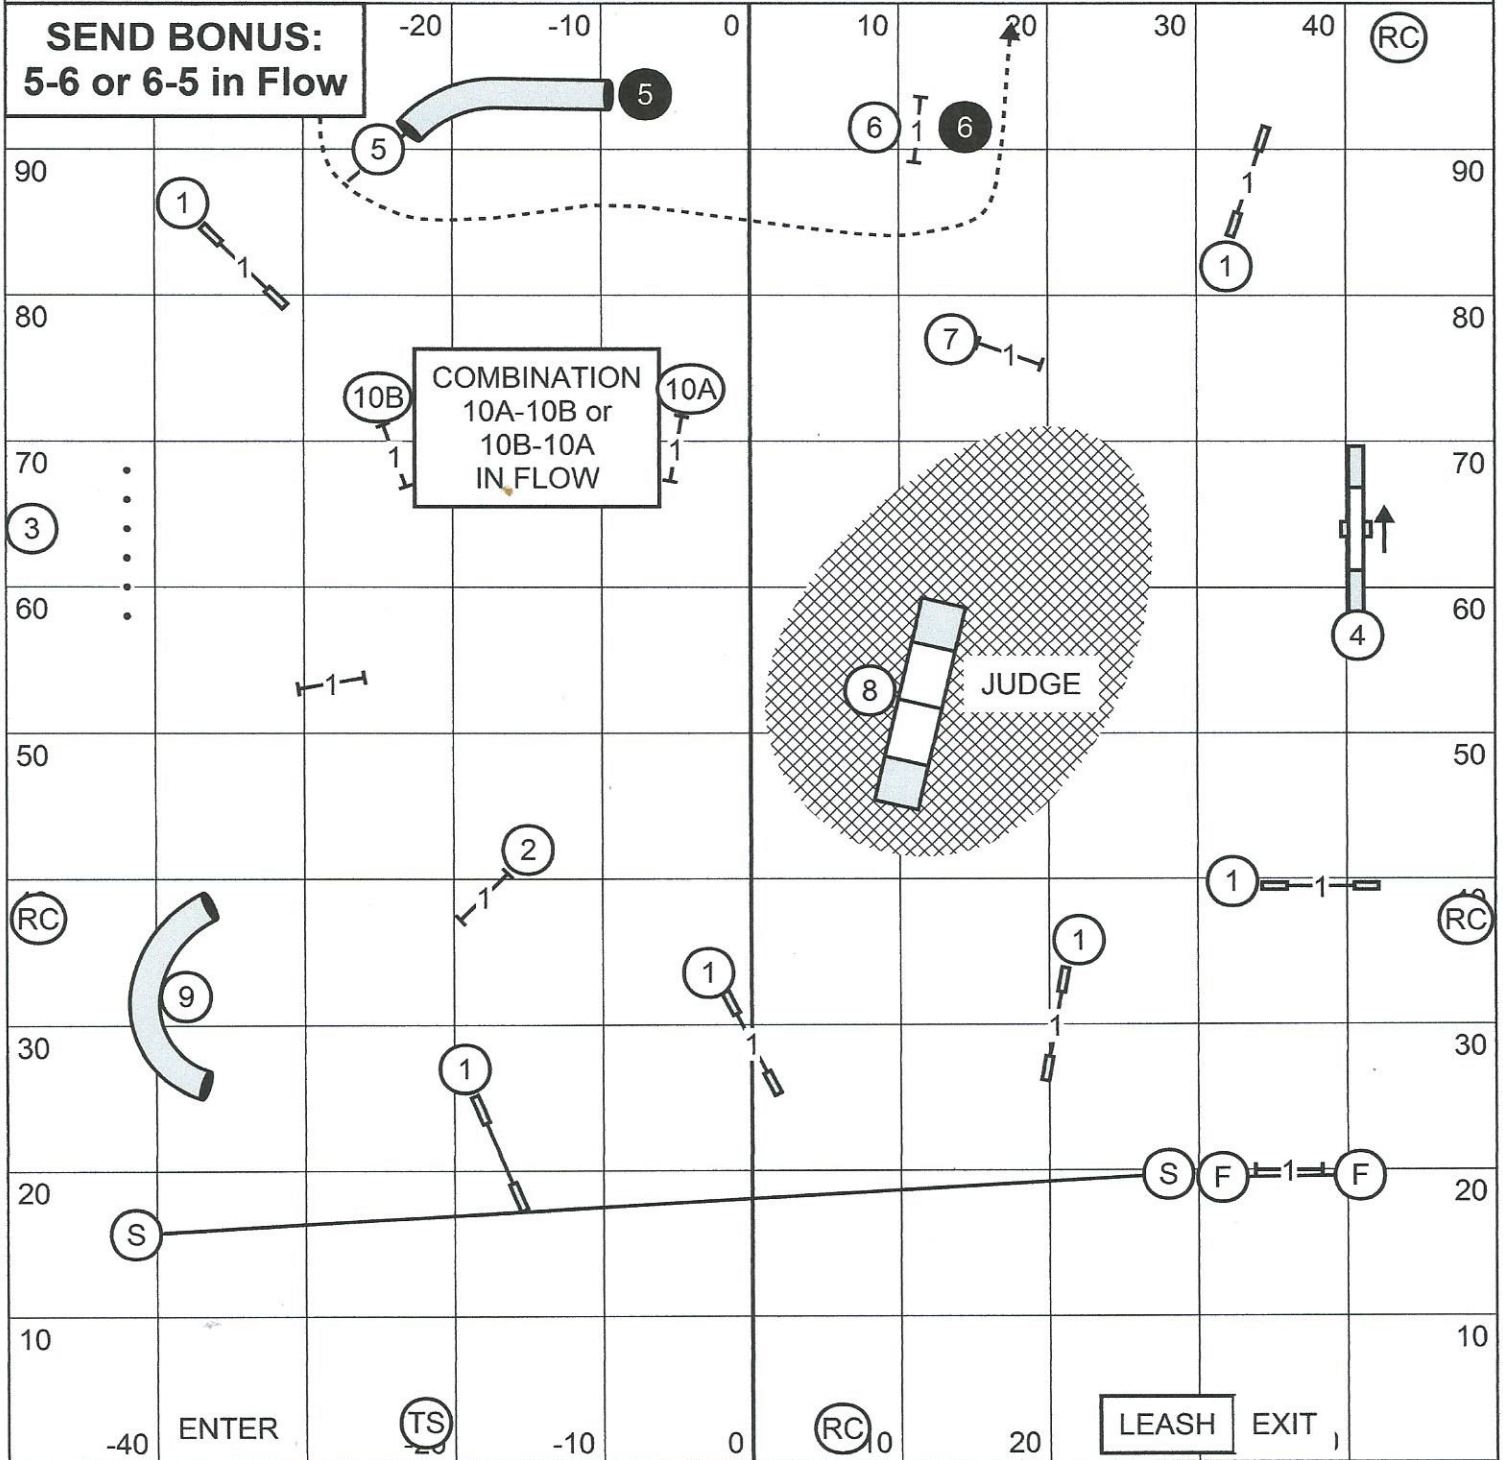

PREMIER STD - THURSDAY - APRIL 7, 2016

VIZSLA CLUB of the CAROLINAS - WEST COLUMBIA, SC

Judge: Linda S. Robertson - Murfreesboro, TN

MAX CT: 8/12 = 65 s.; 16/24 = 60 s.; 20/26 = 55 s.- Pref. 4/8 = 70 s.; 12/20 = 65 s.; 16 = 60 s.

SEND BONUS: 5-6 or 6-5 in flow. All obstacles bi-directional except teeter. 55 Points to Q.
 SCT: 38 sec-8", 35 sec-12/16", 32 sec-20/24/26" - Pref. 41 sec-4", 38 sec-8/12", 35 sec-16/20".

NOVICE F.A.S.T. - THURSDAY - APRIL 7, 2016
VIZSLA CLUB of the CAROLINAS - WEST COLUMBIA, SC
 Judge: Linda S. Robertson - Murfreesboro, TN

SEND BONUS: 5-6 or 6-5 in flow. All obstacles bi-directional except teeter. 50 Points to Q.
 SCT: 38 sec-8", 35 sec-12/16", 32 sec-20/24/26" - Pref. 41 sec-4", 38 sec-8/12", 35 sec-16/20".

In/Out

Bonus is 2-10-3
moving send line