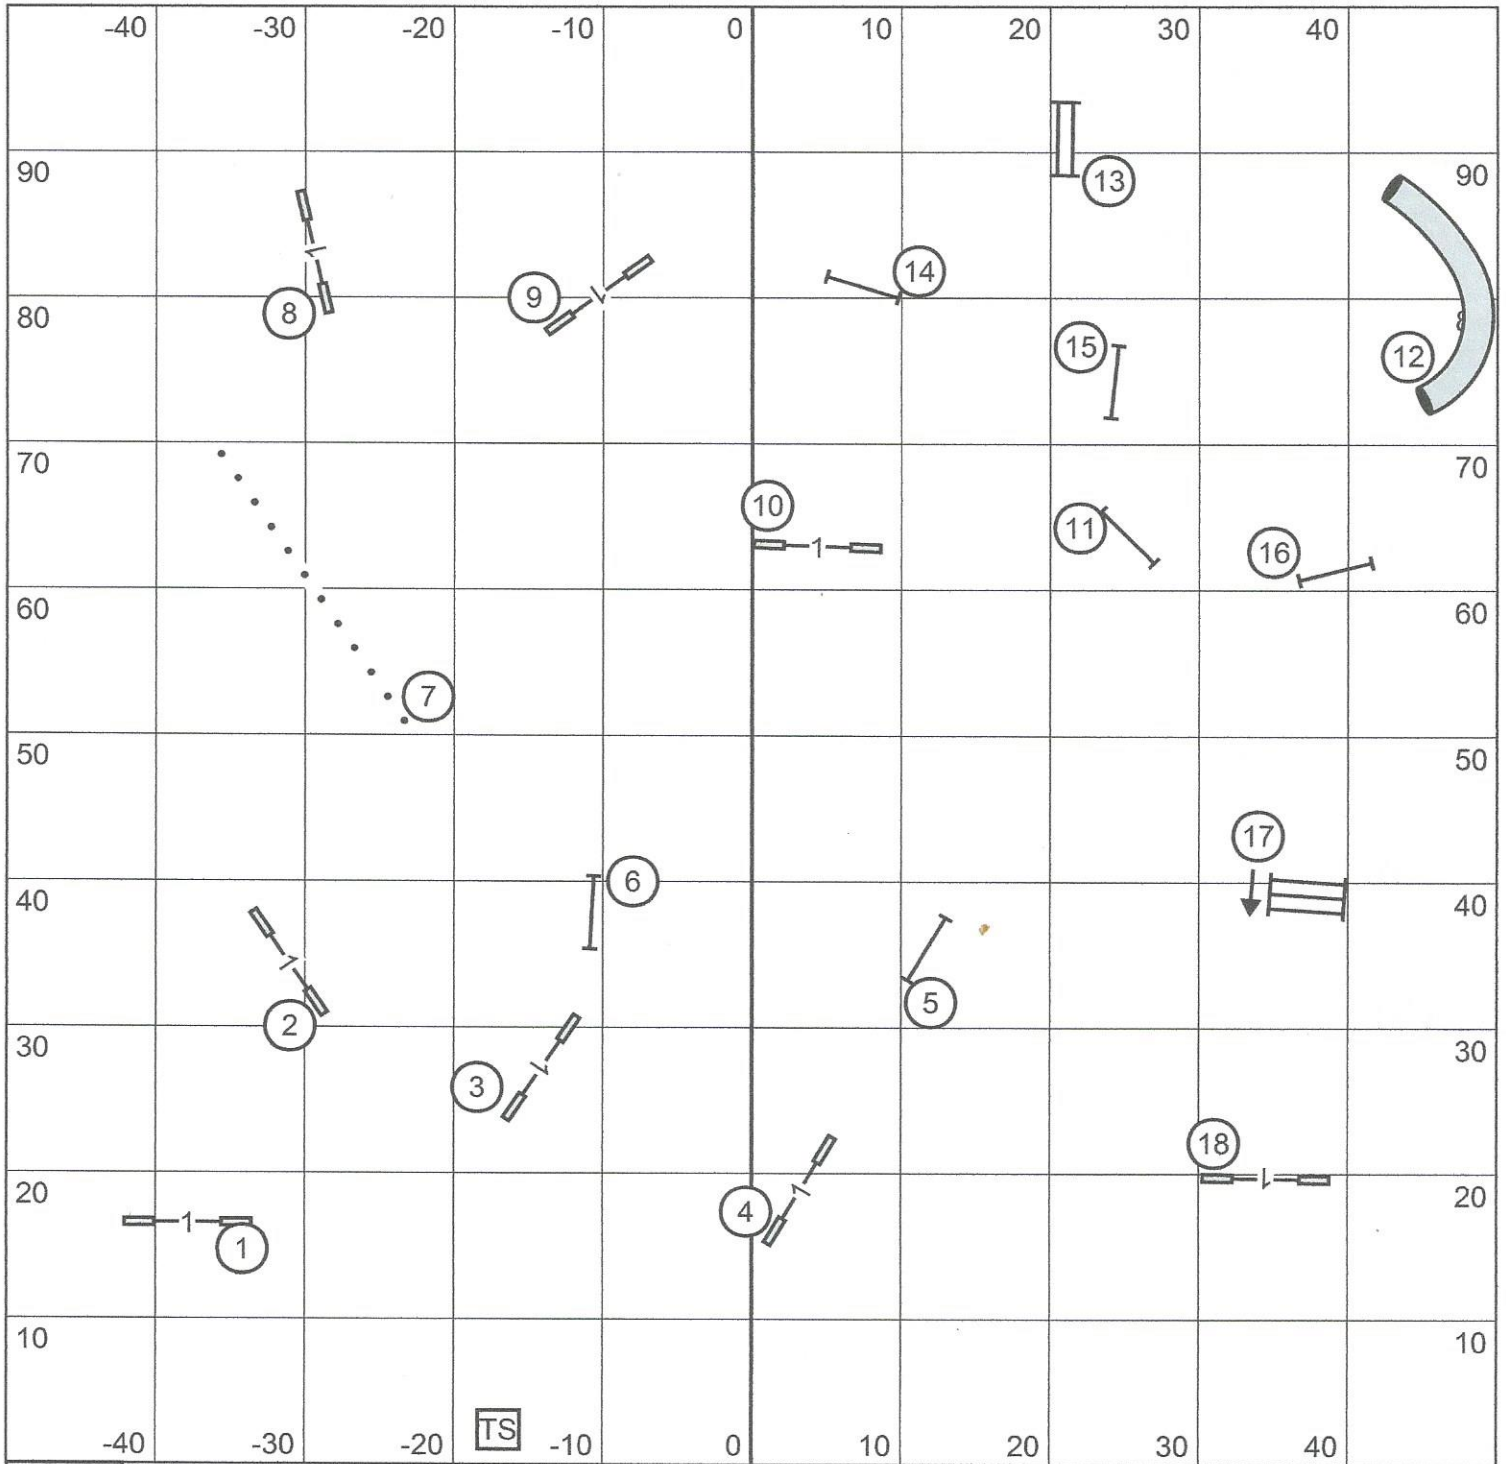

In/Out

Vizsla Club of the Carolinas
Open JWW
Thursday, April 7, 2016
Judge: Lisa Patterson

In/Out

Under cover 100 x 100
Packed Dirt