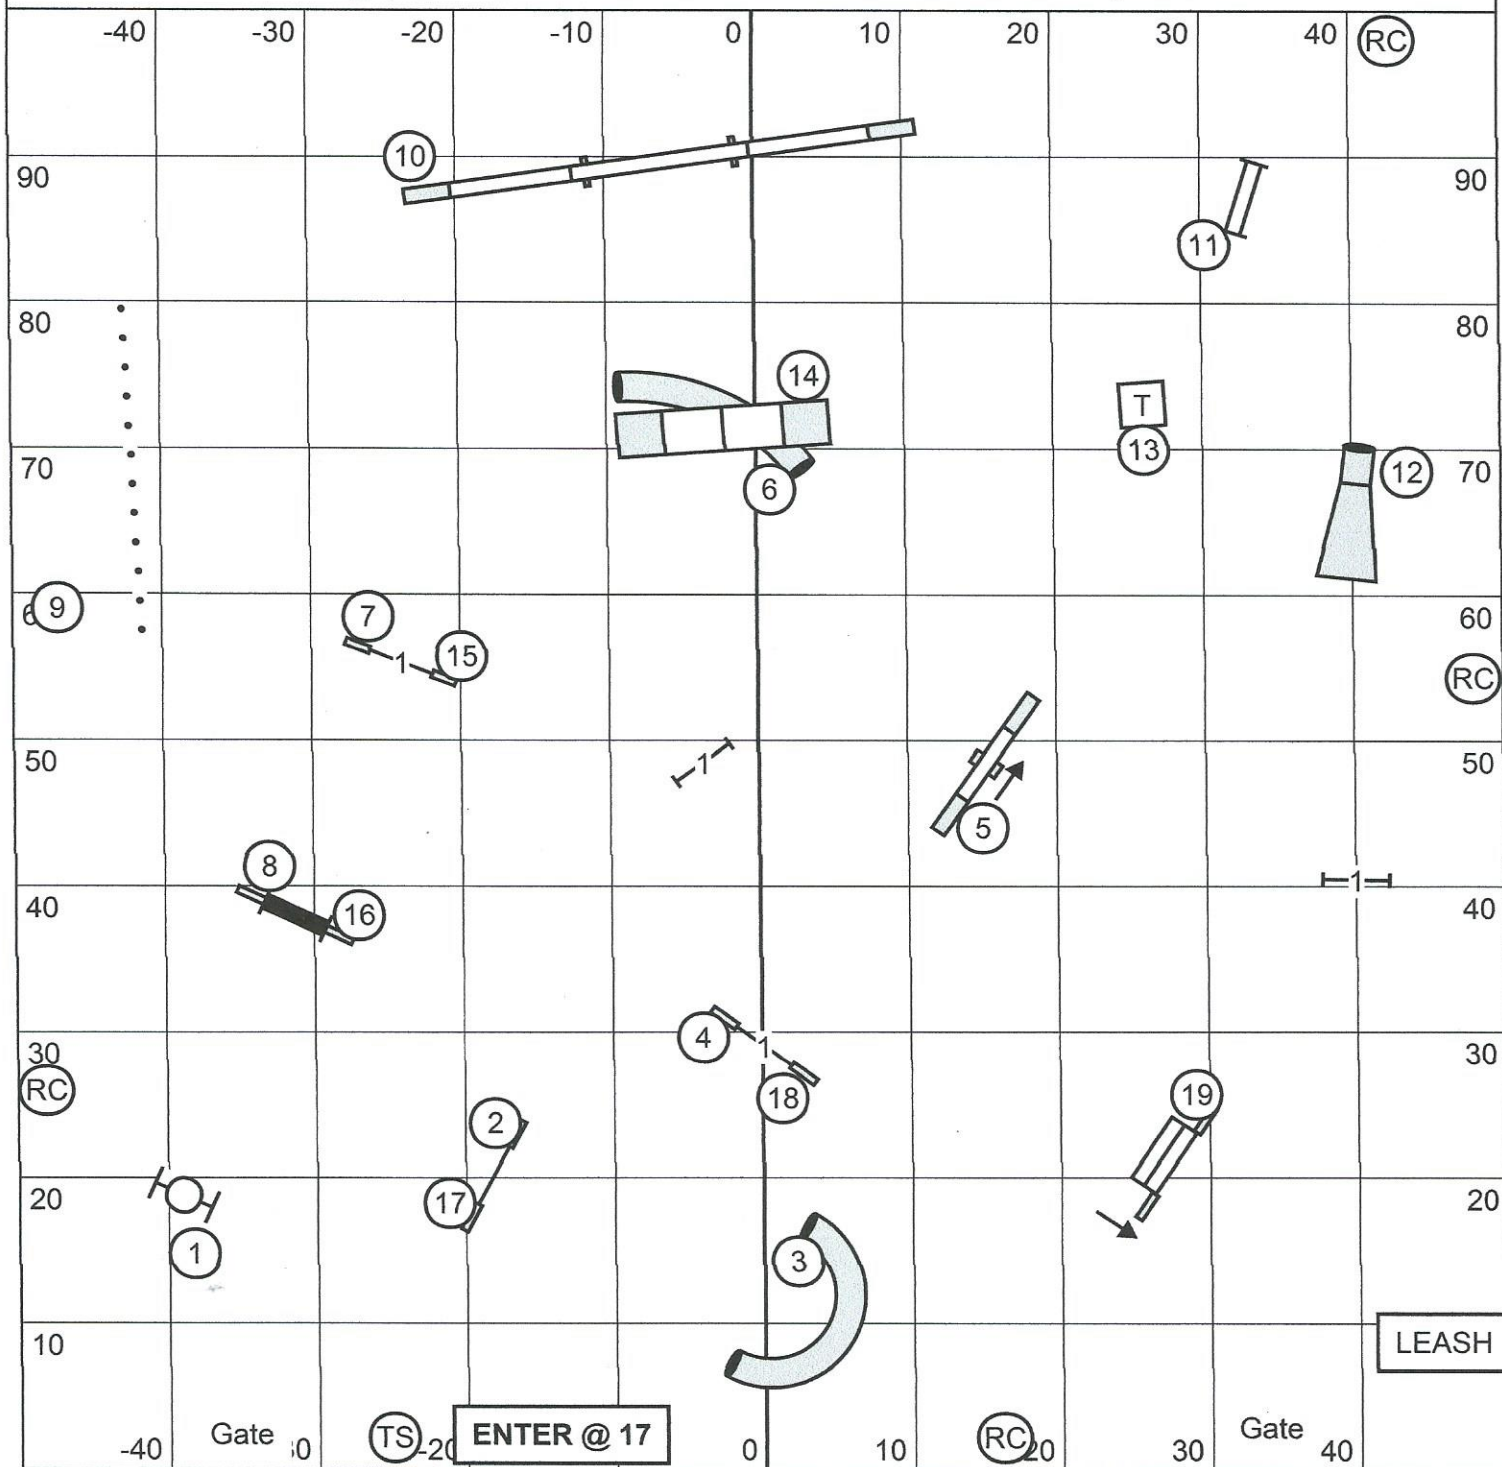

EXCELLENT/MASTER STD - THURSDAY - APRIL 7, 2016

VIZSLA CLUB of the CAROLINAS - WEST COLUMBIA, SC

Judge: Linda S. Robertson - Murfreesboro, TN