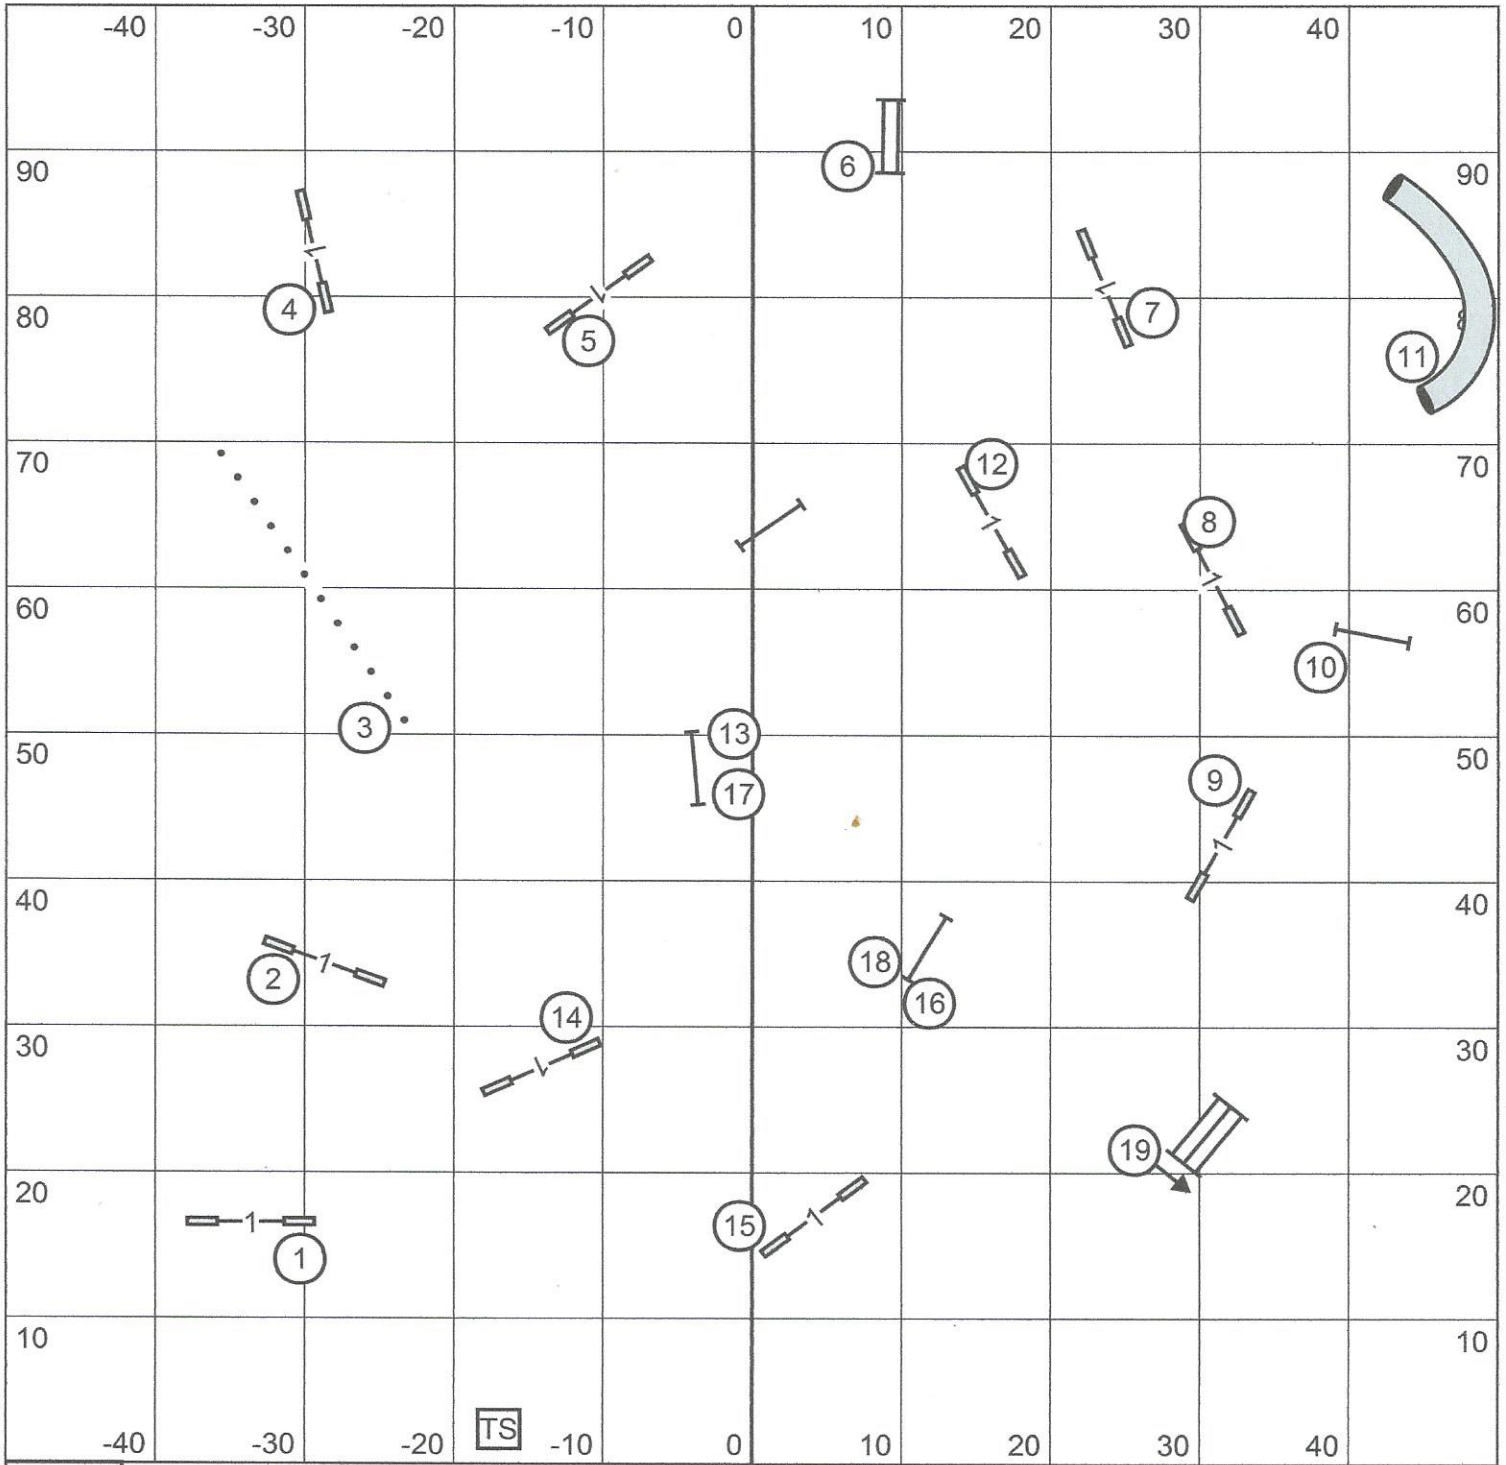

In/Out

Vizsla Club of the Carolinas
Premier JWW
Thursday, April 7, 2016
Judge: Lisa Patterson

In/Out

Under cover 100 x 100
Packed Dirt