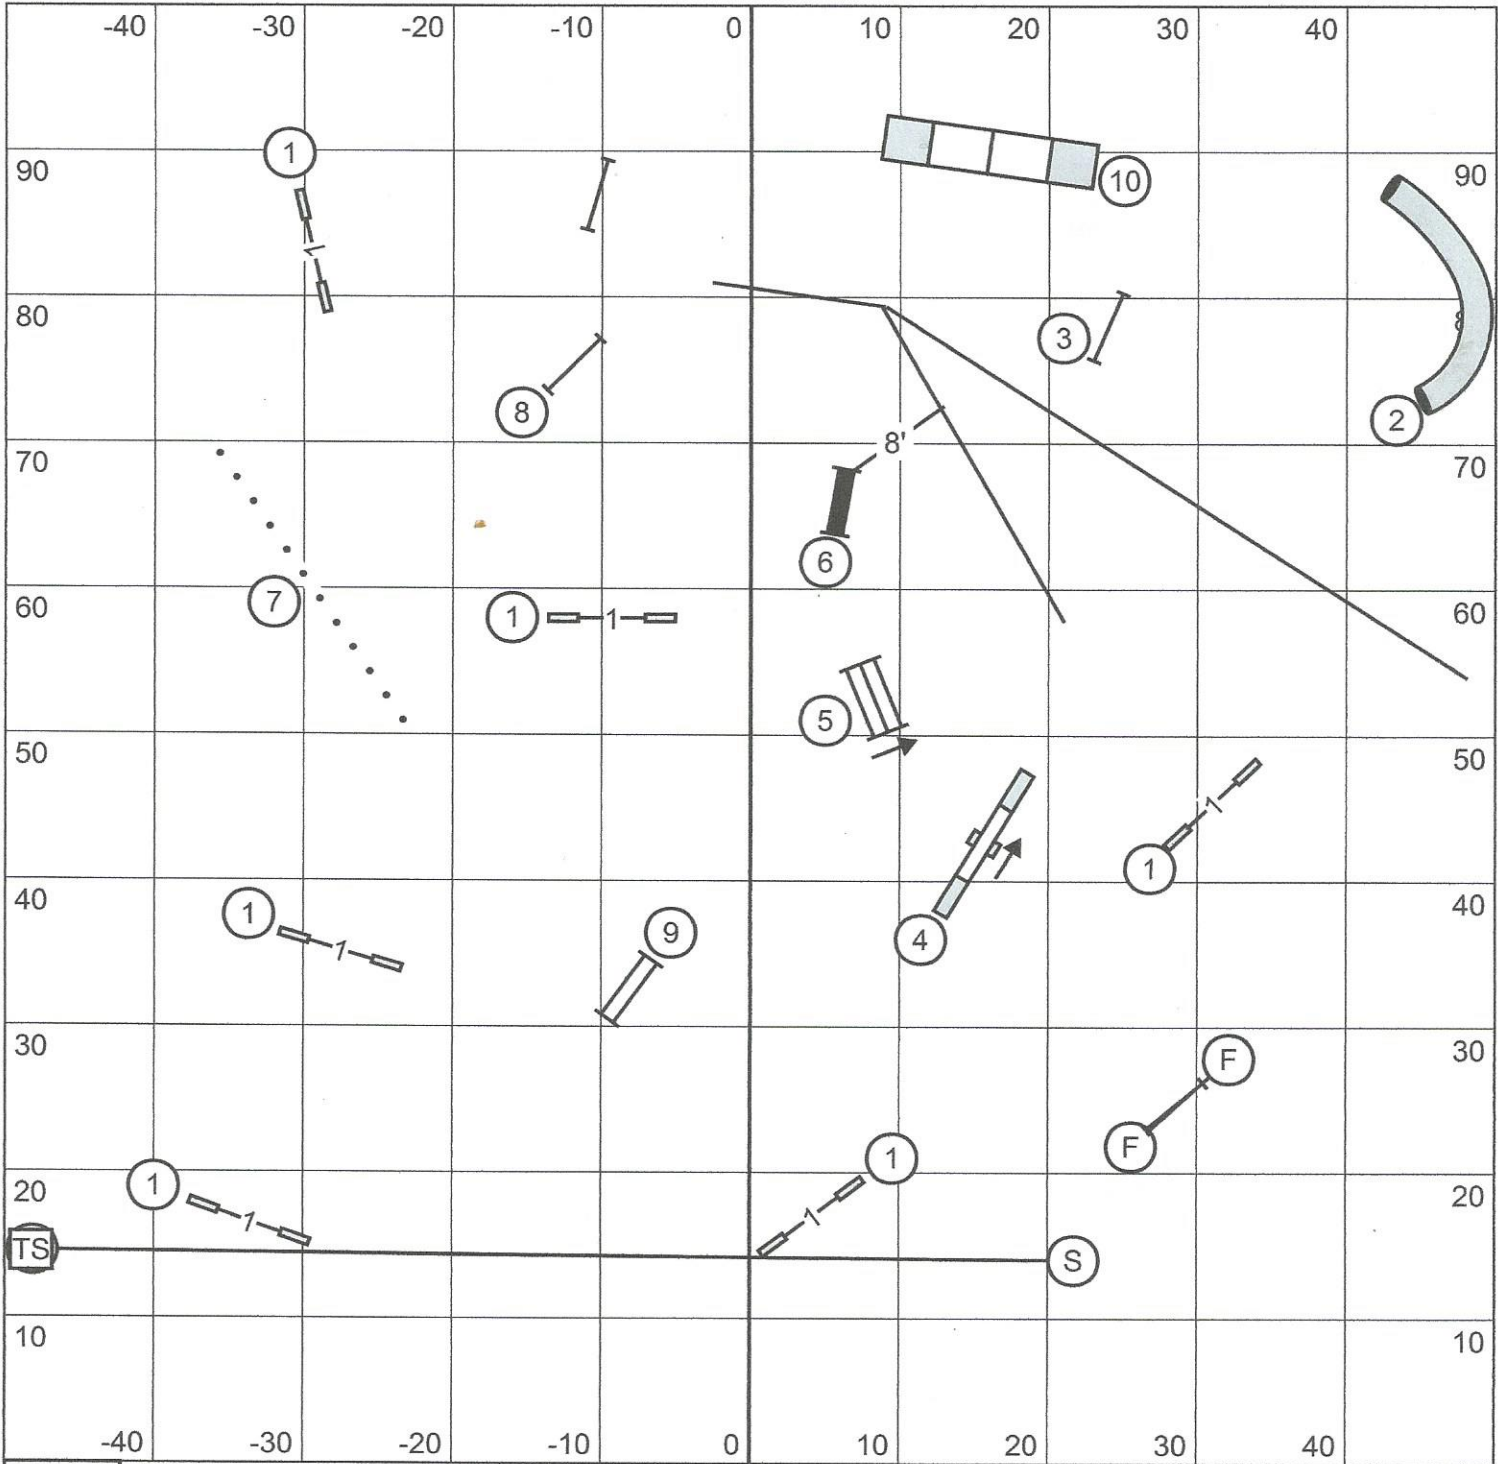

PREMIER STD - THURSDAY - APRIL 7, 2016

VIZSLA CLUB of the CAROLINAS - WEST COLUMBIA, SC

Judge: Linda S. Robertson - Murfreesboro, TN

MAX CT: 8/12 = 65 s.; 16/24 = 60 s.; 20/26 = 55 s.- Pref. 4/8 = 70 s.; 12/20 = 65 s.; 16 = 60 s.

SEND BONUS: 5-6 or 6-5 in flow. All obstacles bi-directional except teeter. 55 Points to Q.
 SCT: 38 sec-8", 35 sec-12/16", 32 sec-20/24/26" - Pref. 41 sec-4", 38 sec-8/12", 35 sec-16/20".

NOVICE F.A.S.T. - THURSDAY - APRIL 7, 2016
VIZSLA CLUB of the CAROLINAS - WEST COLUMBIA, SC
 Judge: Linda S. Robertson - Murfreesboro, TN

SEND BONUS: 5-6 or 6-5 in flow. All obstacles bi-directional except teeter. 50 Points to Q.
 SCT: 38 sec-8", 35 sec-12/16", 32 sec-20/24/26" - Pref. 41 sec-4", 38 sec-8/12", 35 sec-16/20".

In/Out

Bonus is 2-10-3
moving send line