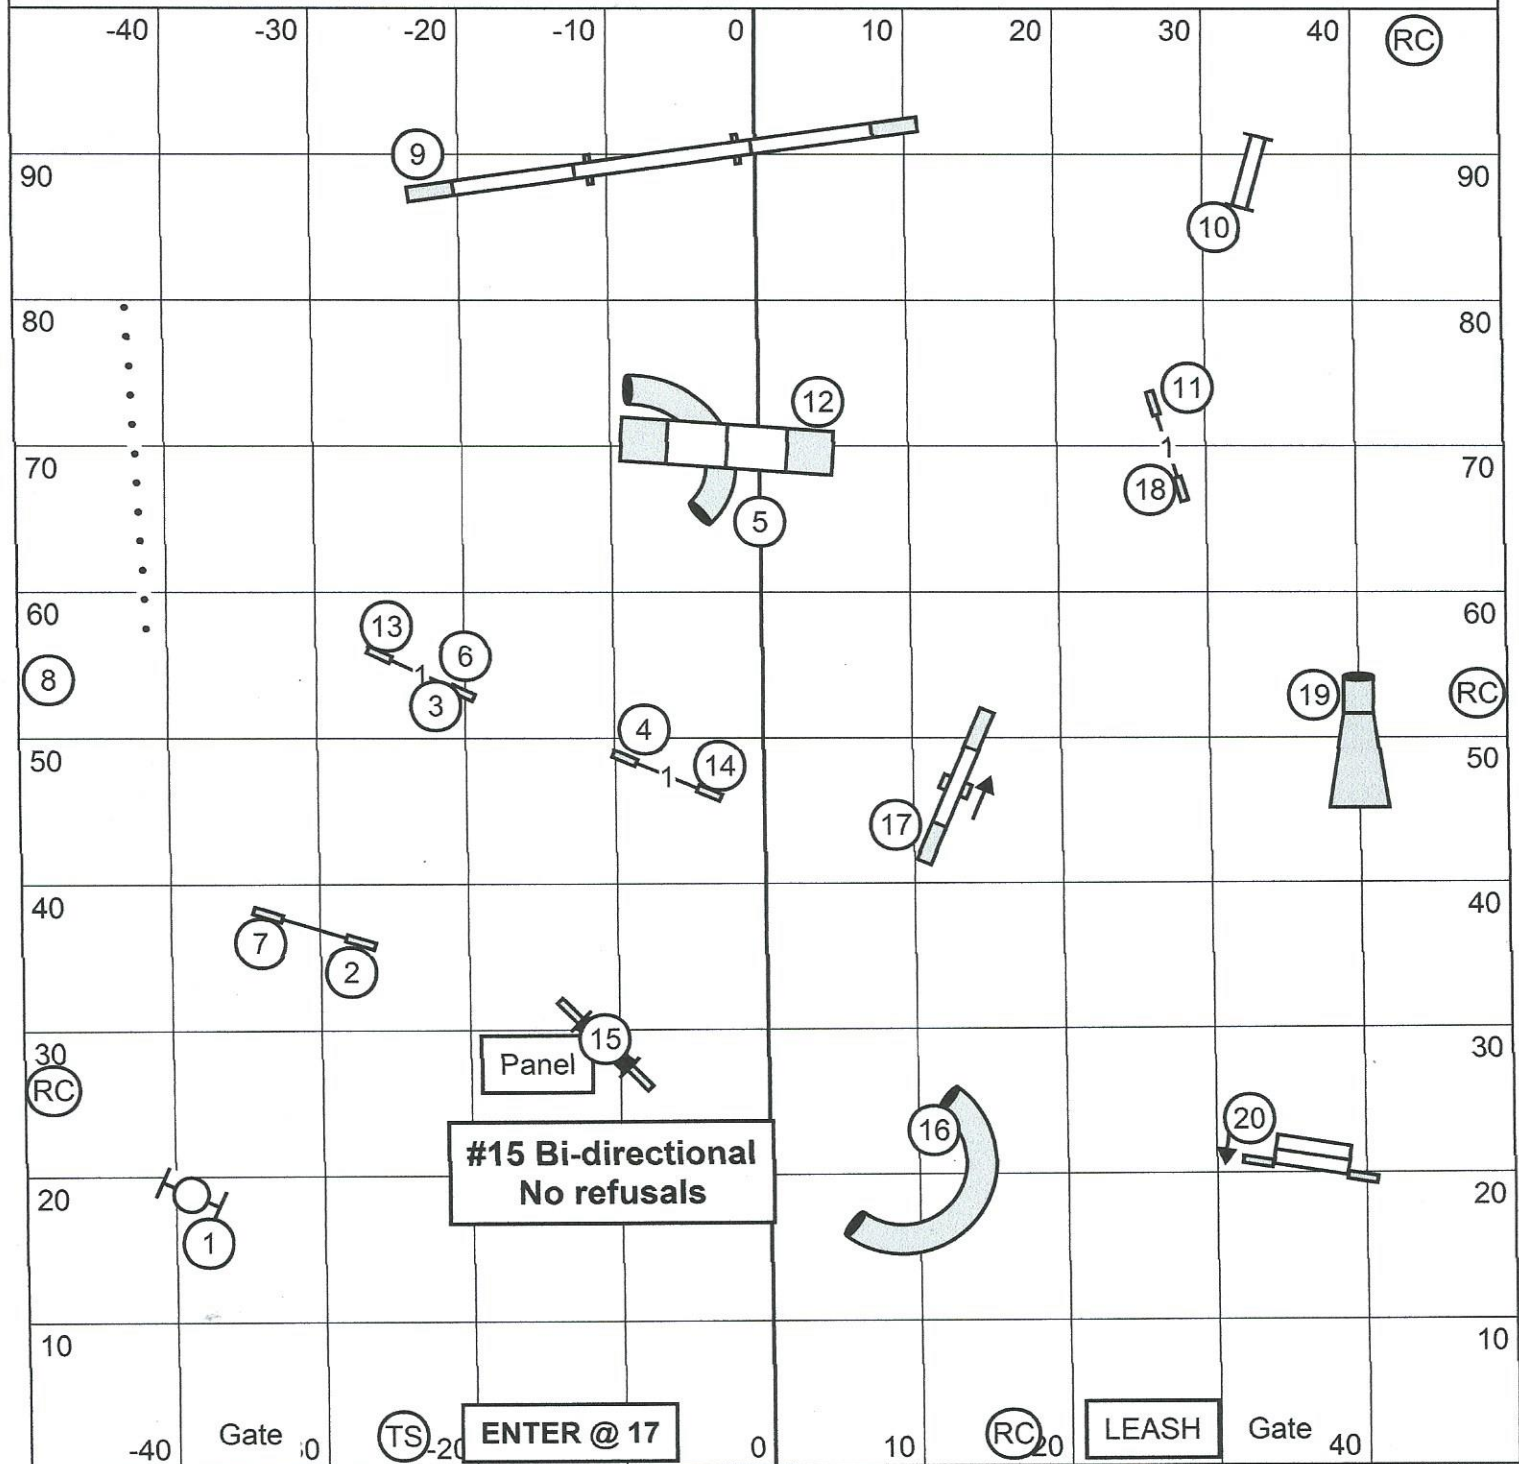

PREMIER STD - THURSDAY - APRIL 7, 2016

VIZSLA CLUB of the CAROLINAS - WEST COLUMBIA, SC

Judge: Linda S. Robertson - Murfreesboro, TN

MAX CT: 8/12 = 65 s.; 16/24 = 60 s.; 20/26 = 55 s.- Pref. 4/8 = 70 s.; 12/20 = 65 s.; 16 = 60 s.

SEND BONUS: 5-6 or 6-5 in flow. All obstacles bi-directional except teeter. 55 Points to Q.
 SCT: 38 sec-8", 35 sec-12/16", 32 sec-20/24/26" - Pref. 41 sec-4", 38 sec-8/12", 35 sec-16/20".

NOVICE F.A.S.T. - THURSDAY - APRIL 7, 2016
VIZSLA CLUB of the CAROLINAS - WEST COLUMBIA, SC
 Judge: Linda S. Robertson - Murfreesboro, TN

SEND BONUS: 5-6 or 6-5 in flow. All obstacles bi-directional except teeter. 50 Points to Q.
 SCT: 38 sec-8", 35 sec-12/16", 32 sec-20/24/26" - Pref. 41 sec-4", 38 sec-8/12", 35 sec-16/20".

In/Out

Bonus is 2-10-3
moving send line