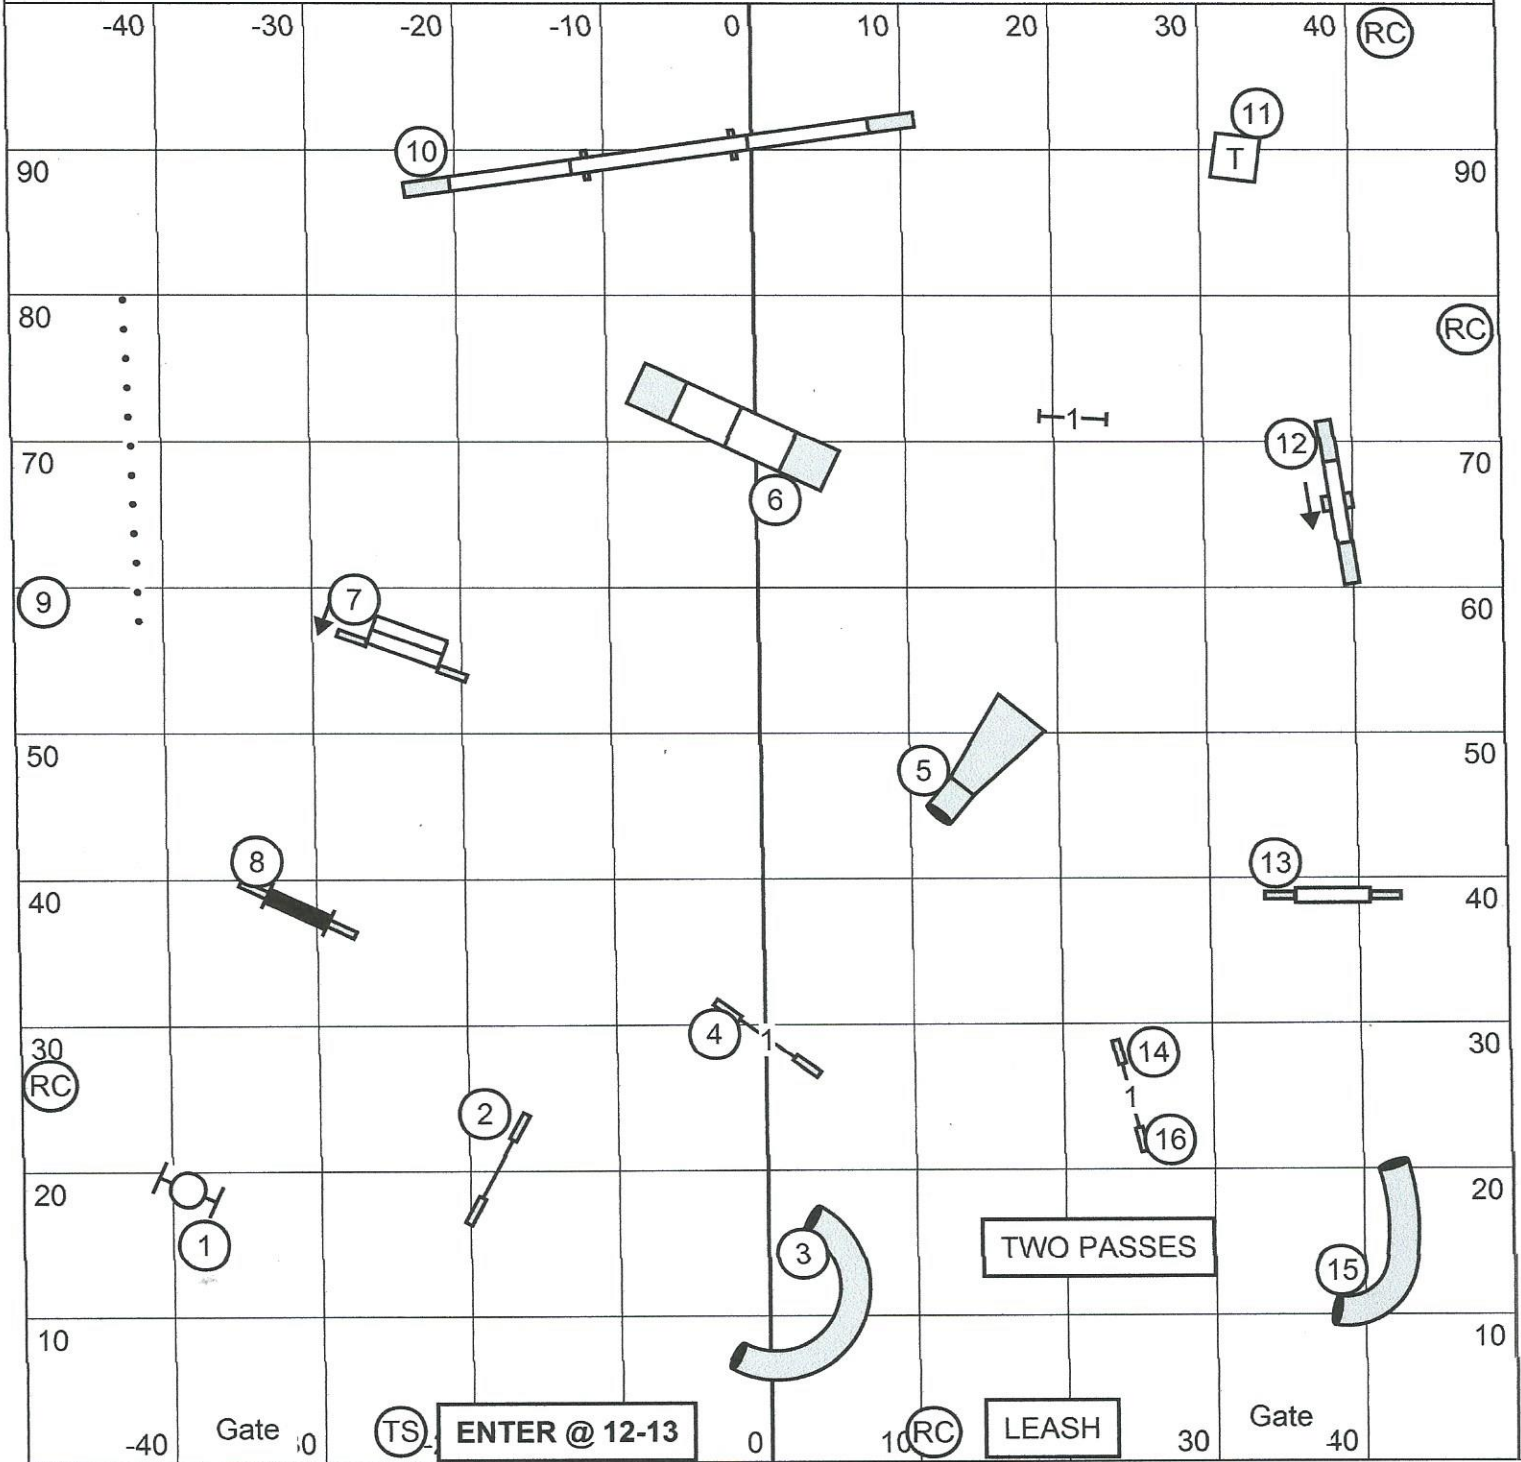

OPEN STD - THURSDAY - APRIL 7, 2016

VIZSLA CLUB of the CAROLINAS - WEST COLUMBIA, SC

Judge: Linda S. Robertson - Murfreesboro, TN