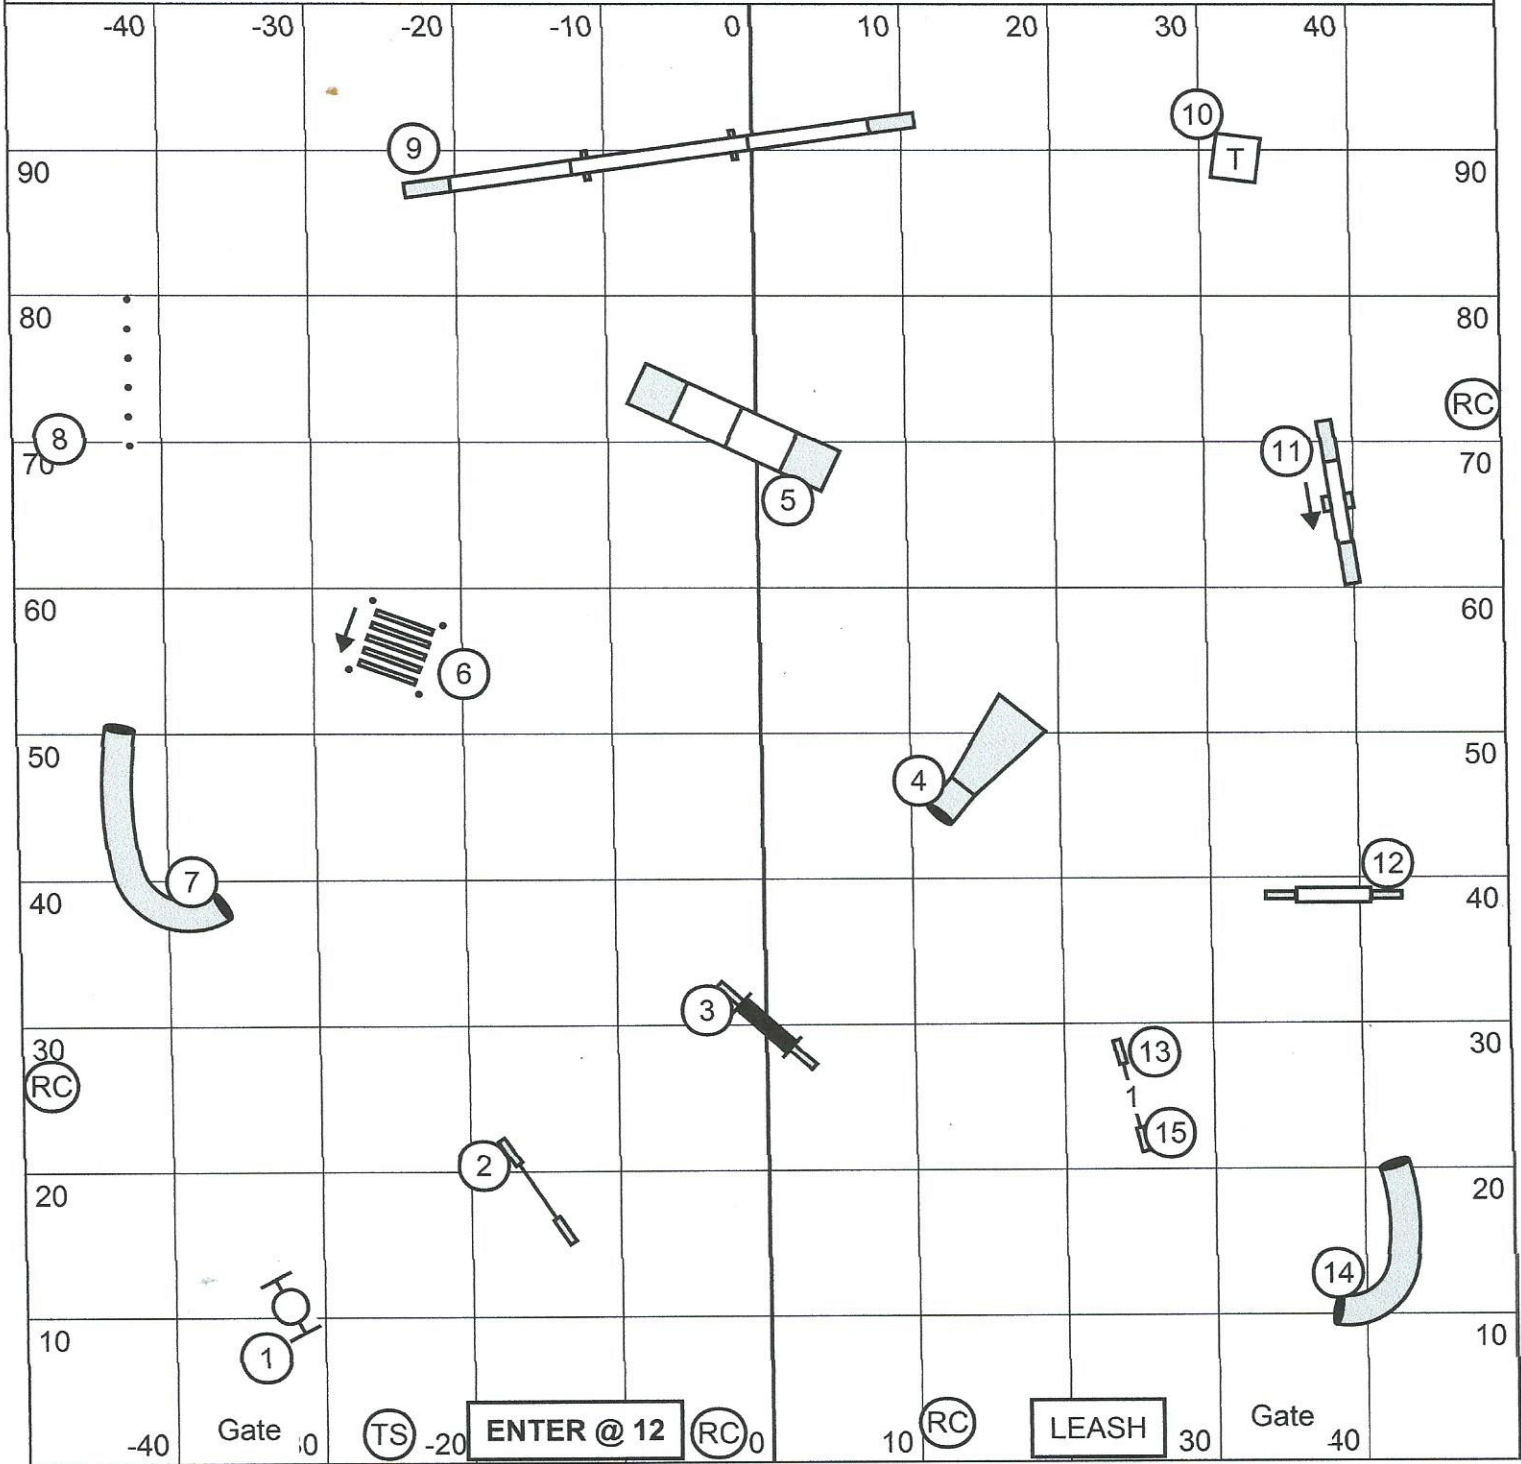

NOVICE STD - THURSDAY - APRIL 7, 2016
VIZSLA CLUB of the CAROLINAS - WEST COLUMBIA, SC
Judge: Linda S. Robertson - Murfreesboro, TN