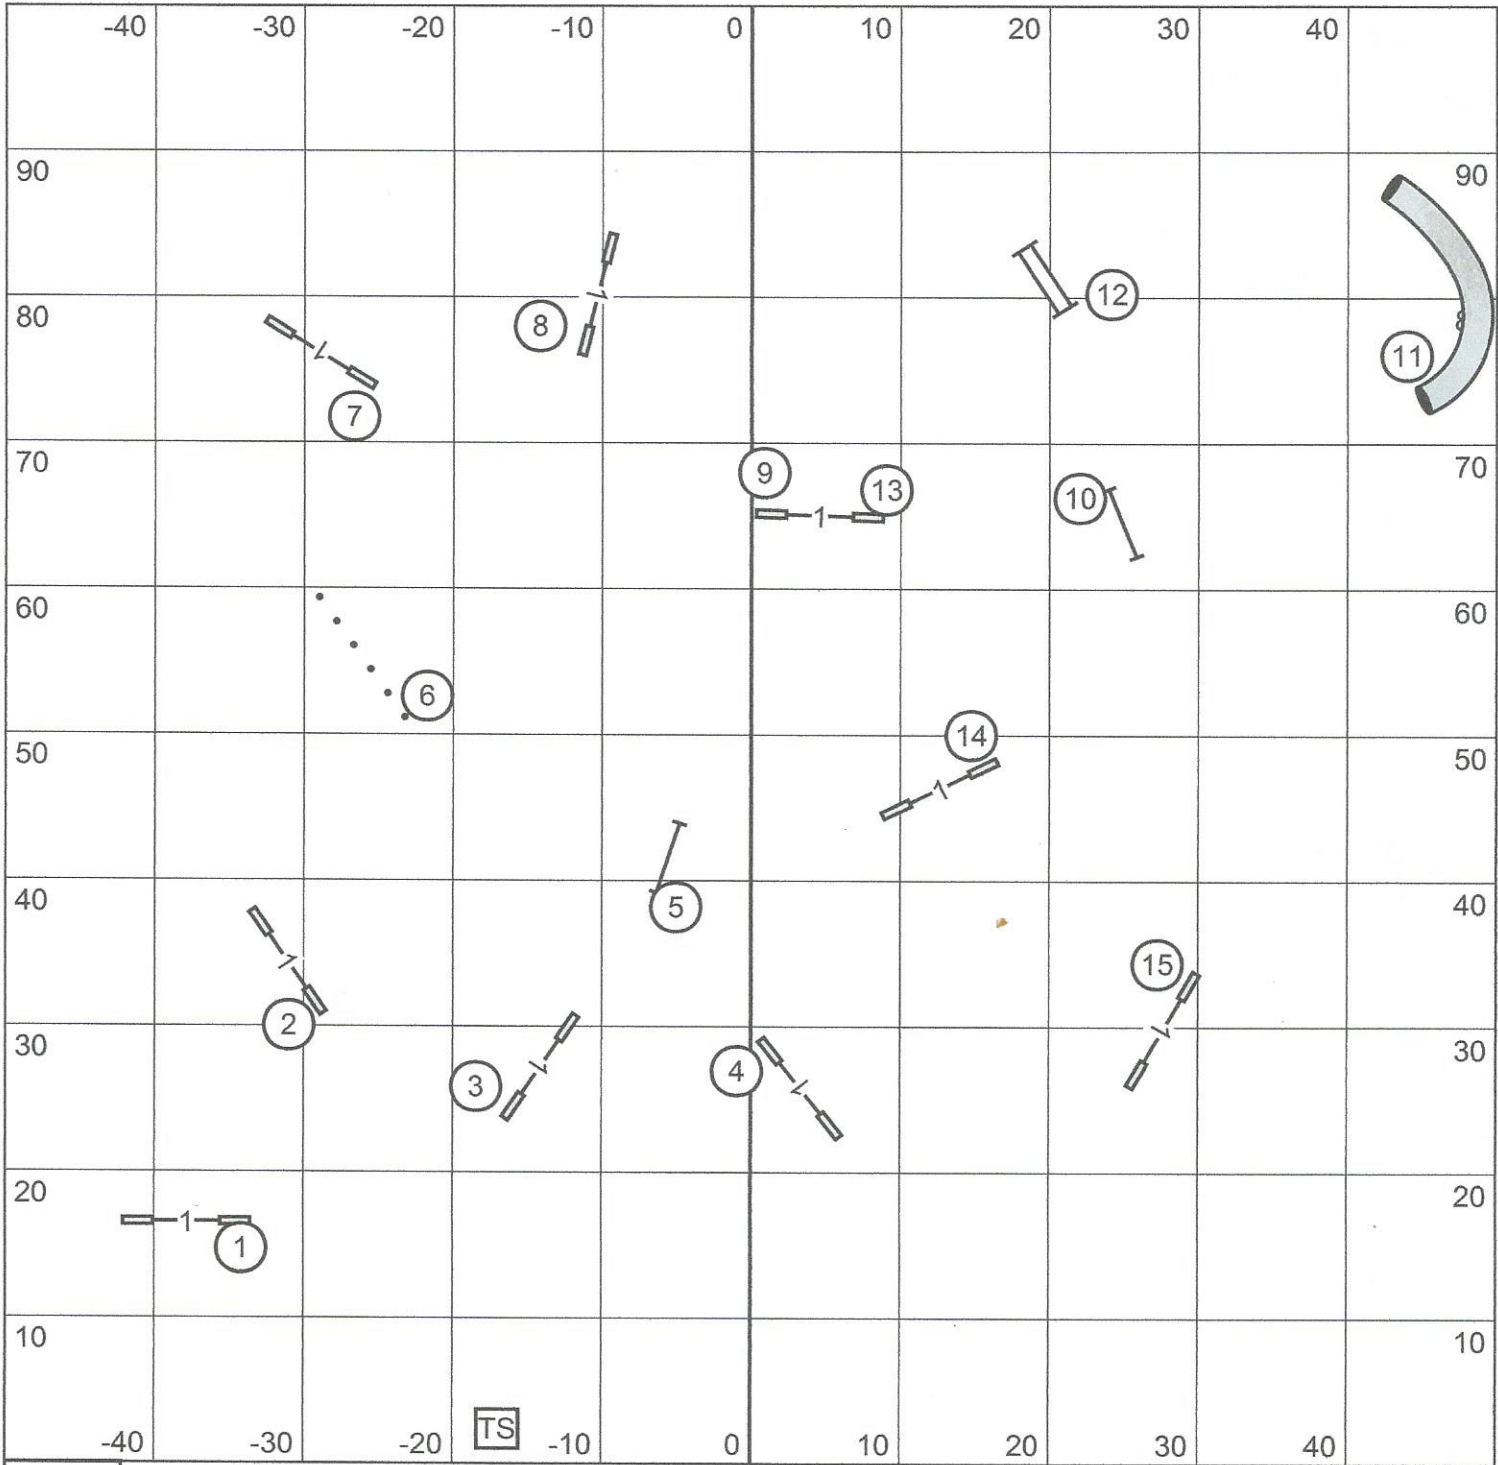

In/Out

Under cover 100 x 100
 Packed Dirt

In/Out

Vizsla Club of the Carolinas
Open JWW
 Thursday, April 7, 2016
 Judge: Lisa Patterson

In/Out

Under cover 100 x 100
 Packed Dirt

In/Out

Vizsla Club of the Carolinas