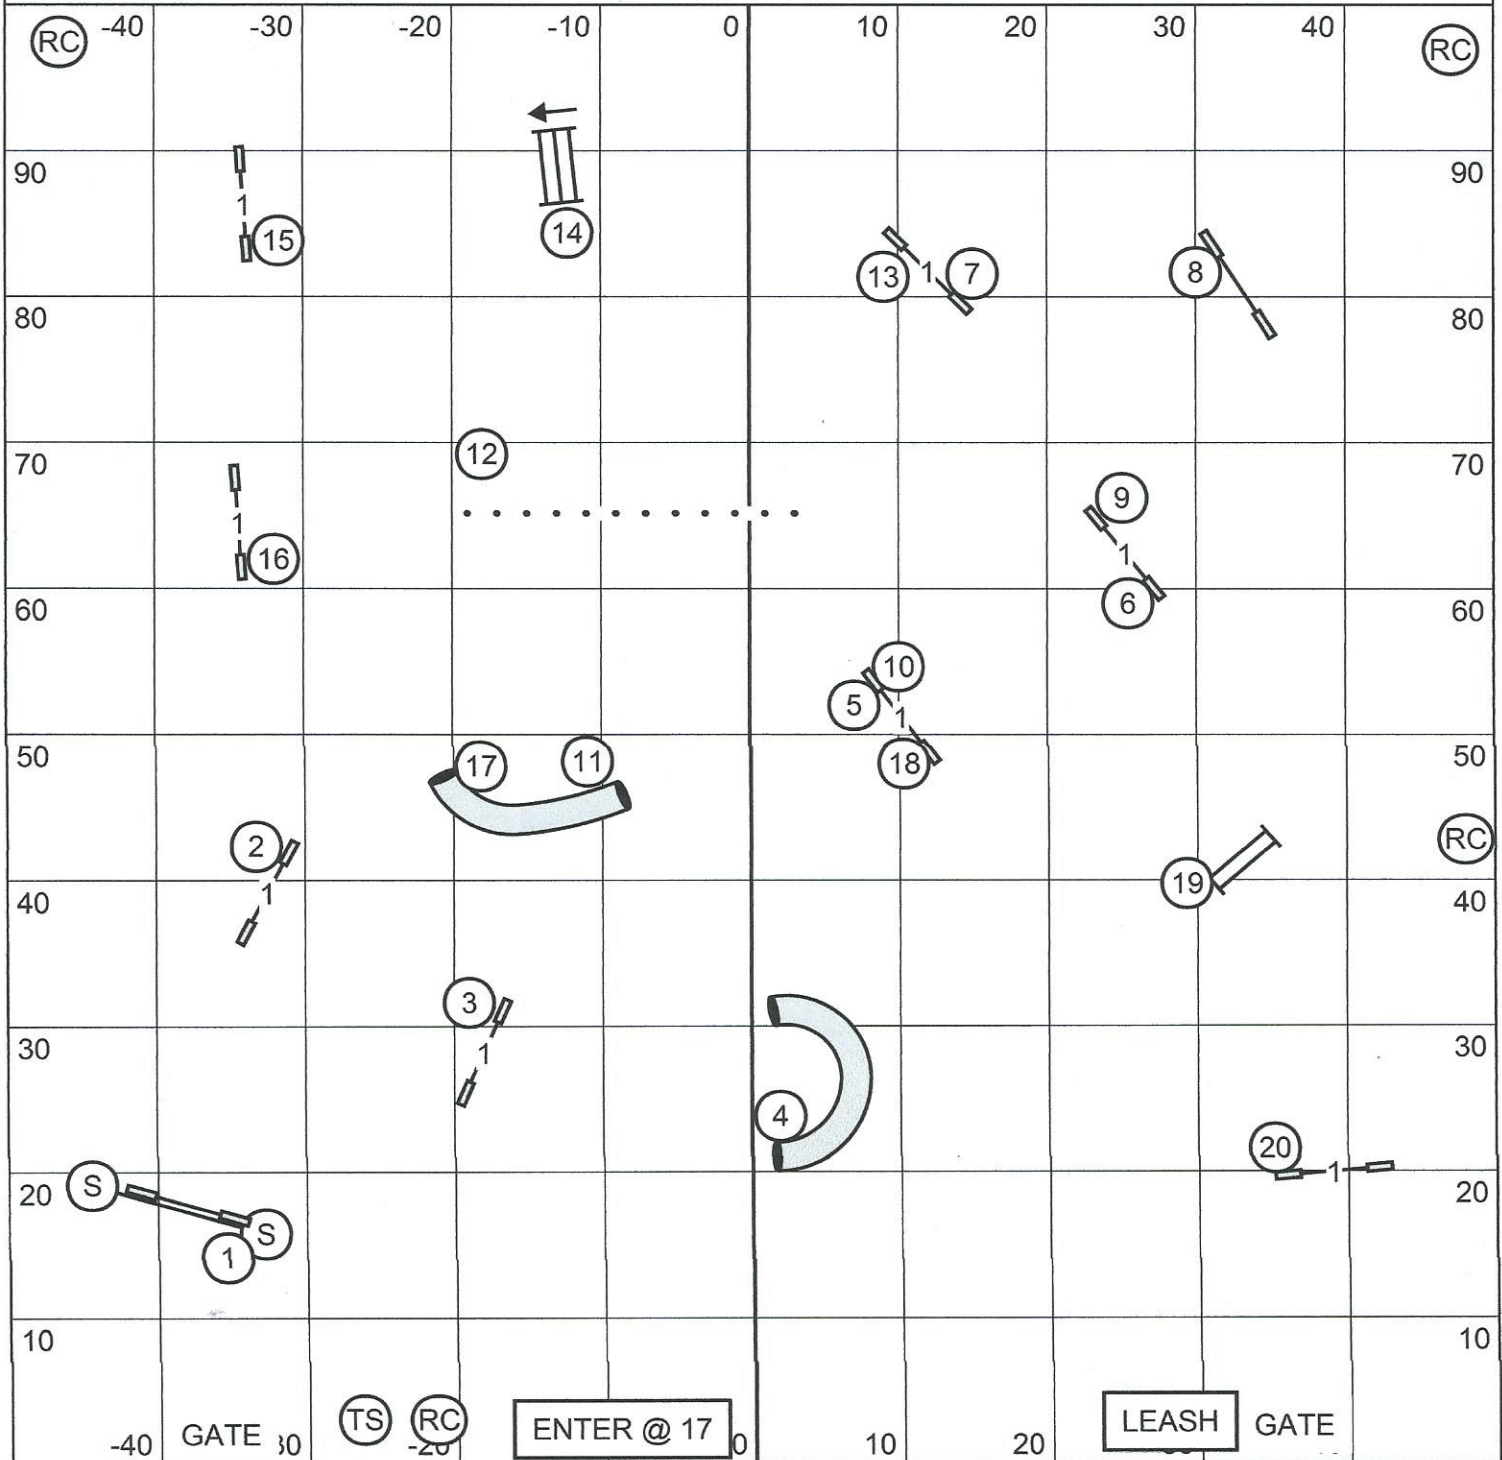

MAX CT: 20/26= 40s; 16/24= 45s.; 8/12= 48s. PREF: 16= 45s, 12/20=50s, 4/8= 53s

EXC/MASTER F.A.S.T. - FRIDAY - APRIL 8, 2016
VIZSLA CLUB of the CAROLINAS - WEST COLUMBIA, SC
 Judge: Linda S. Robertson - Murfreesboro, TN