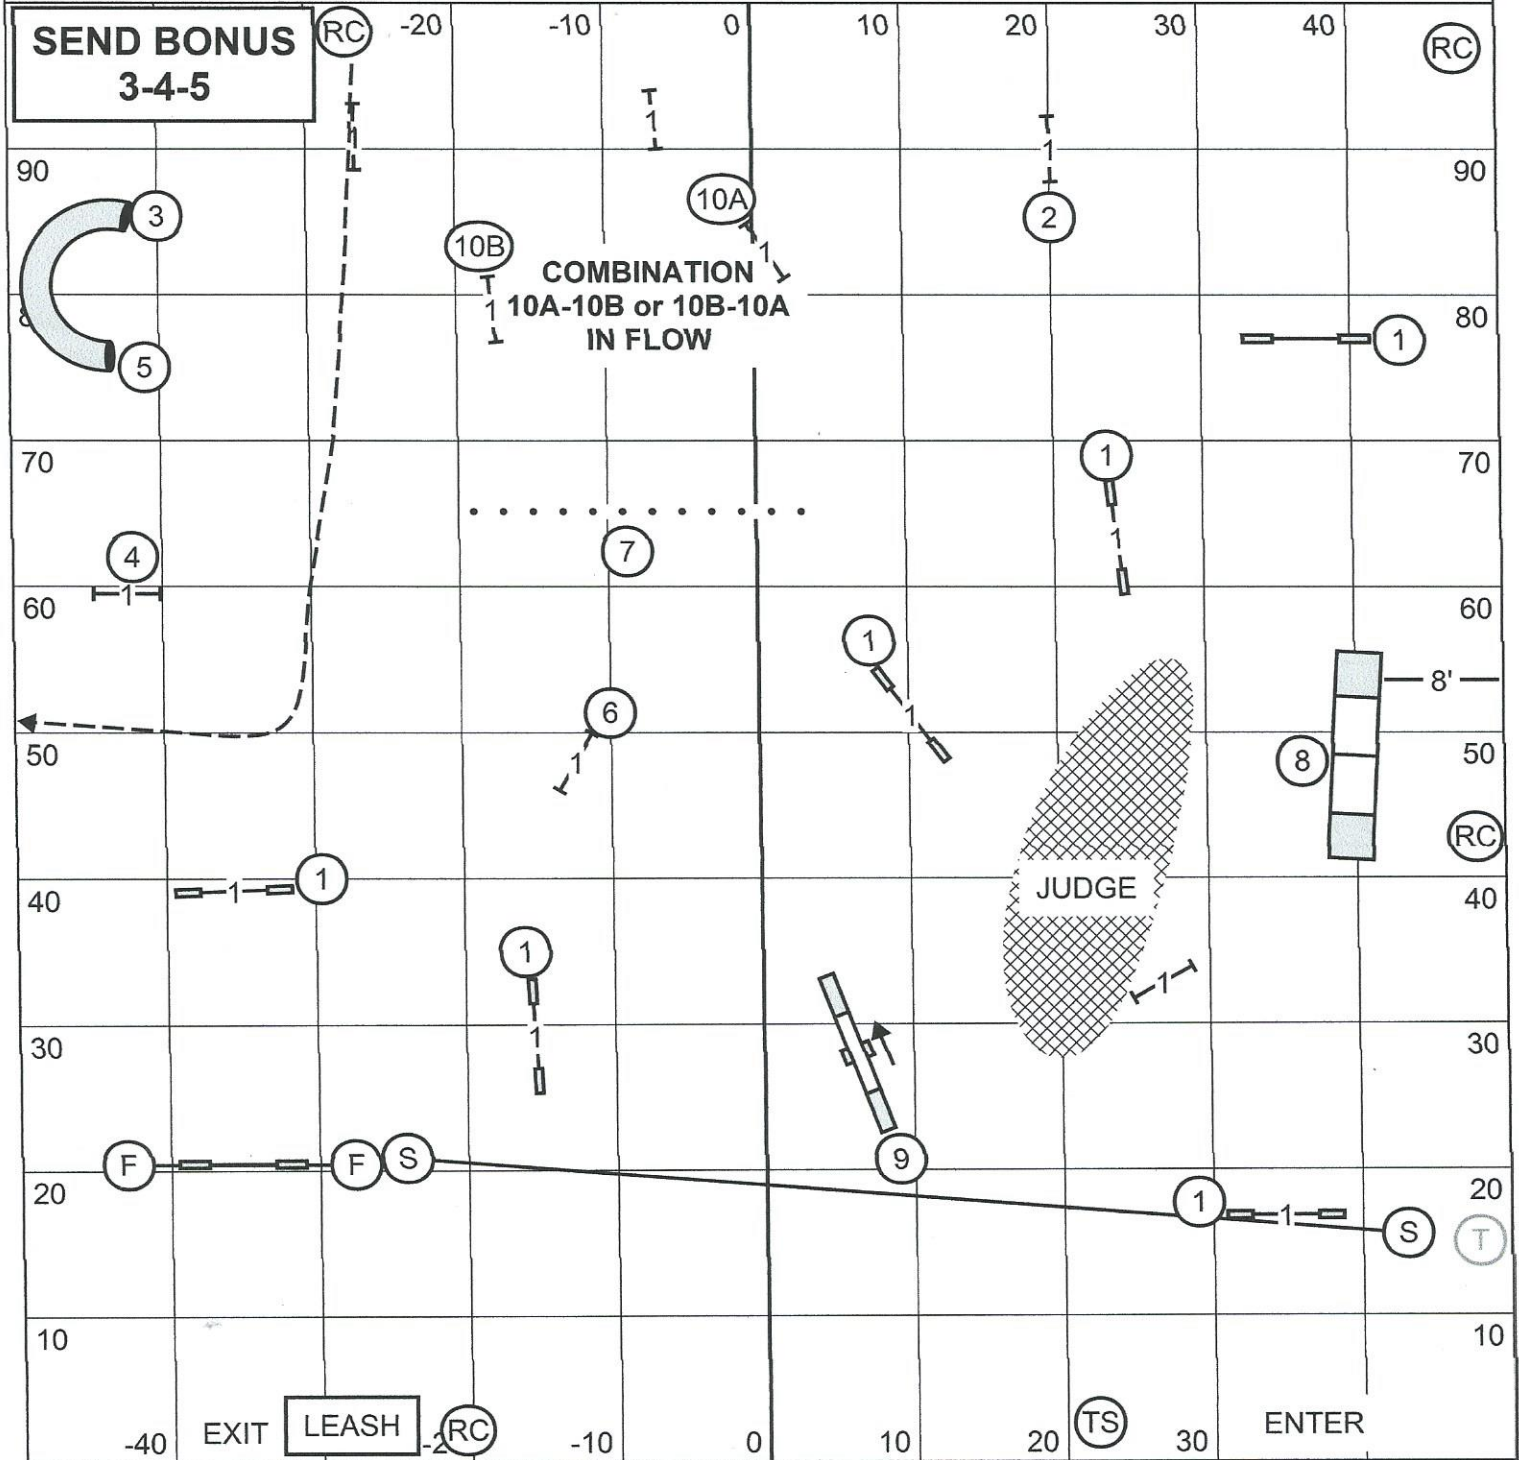

MAX CT: 20/26= 40s; 16/24= 45s.; 8/12= 48s. PREF: 16= 45s, 12/20=50s, 4/8= 53s

EXC/MASTER F.A.S.T. - FRIDAY - APRIL 8, 2016
VIZSLA CLUB of the CAROLINAS - WEST COLUMBIA, SC
 Judge: Linda S. Robertson - Murfreesboro, TN

SEND BONUS: 3-4-5. All obstacles bi-directional except teeter. Combination 10A-10B. 60 Points to Q.
 SCT: 38 sec-8", 35 sec-12/16", 32 sec-20/24/26" - Pref. 41 sec-4", 38 sec-8/12", 35 sec-16/20".

TIME 2 BEAT - FRIDAY - APRIL 8, 2016