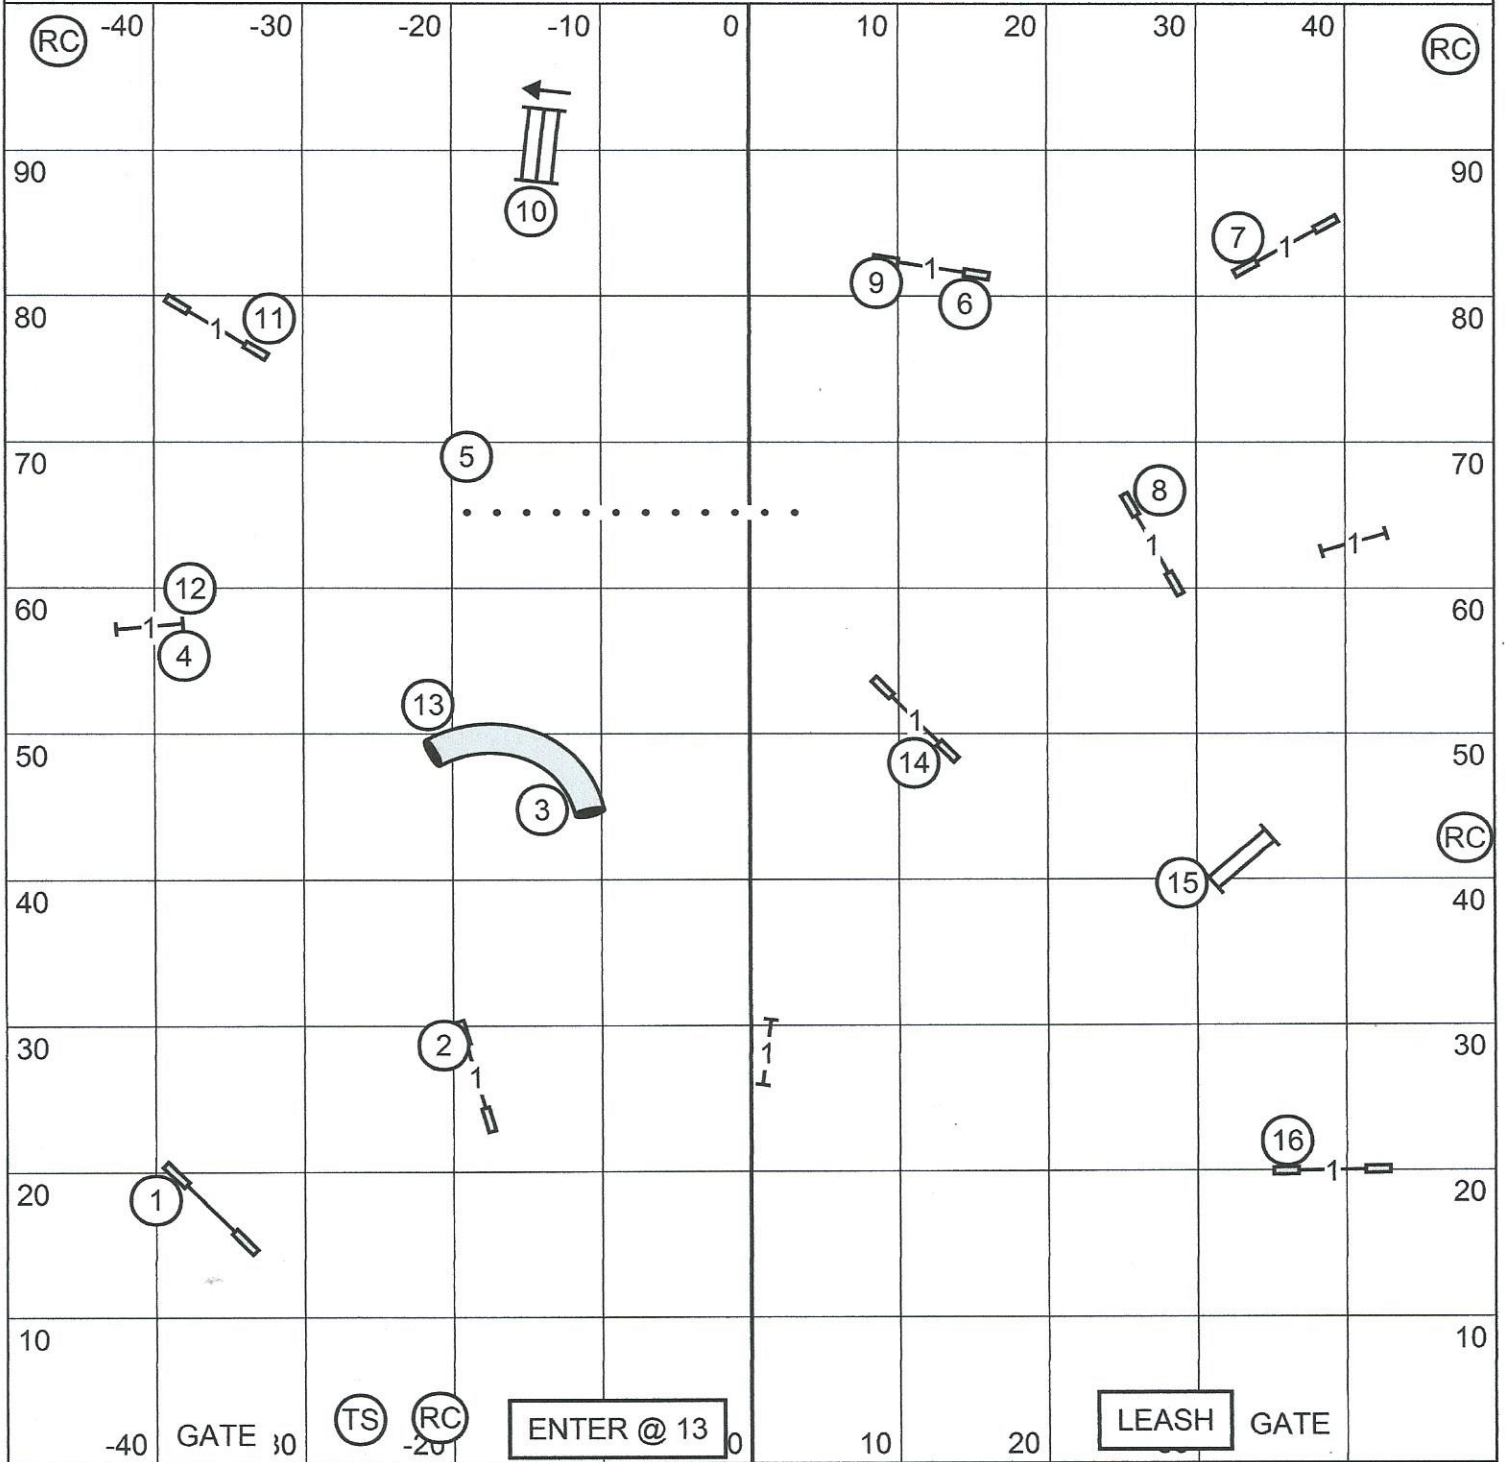

OPEN JWW - FRIDAY - APRIL 8, 2016

VIZSLA CLUB of the CAROLINAS - WEST COLUMBIA, SC

Judge: Linda S. Robertson - Murfreesboro, TN