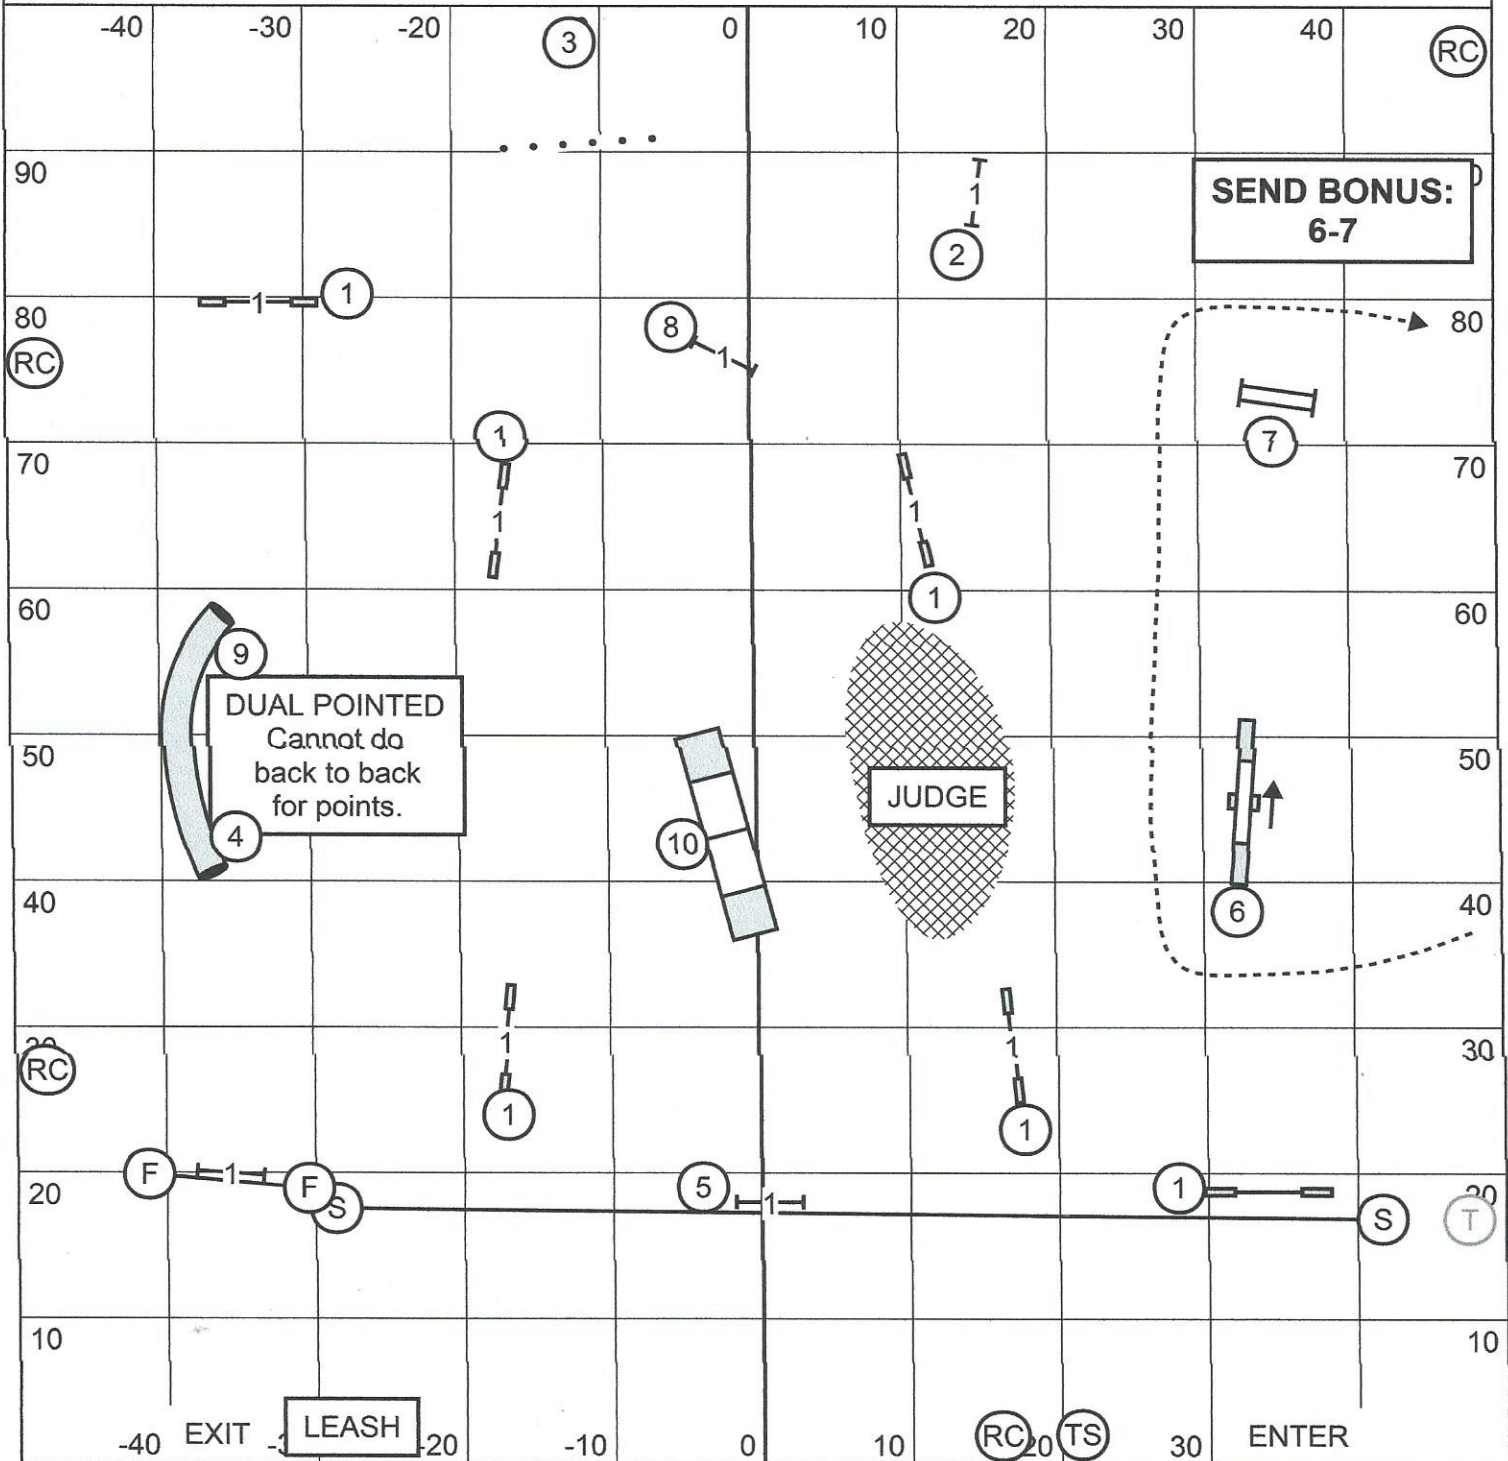

GREATER COLUMBIA OBEDIENCE CLUB - WEST COLUMBIA, SC

Judge: Linda S. Robertson - Murfreesboro, TN

SEND BONUS: 6-7. All obstacles bi-directional. Tunnel is dual pointed. 55 Points to Q.
 SCT: 38 sec-8", 35 sec-12/16", 32 sec-20/24/26" - Pref. 41 sec-4", 38 sec-8/12", 35 sec-16/20".

NOVICE F.A.S.T. - SUNDAY - APRIL 10, 2016
GREATER COLUMBIA OBEDIENCE CLUB - WEST COLUMBIA, SC
 Judge: Linda S. Robertson - Murfreesboro, TN

SEND BONUS: 6-7. All obstacles bi-directional. Tunnel is dual pointed. 50 Points to Q.
 SCT: 38 sec-8", 35 sec-12/16", 32 sec-20/24/26" - Pref. 41 sec-4", 38 sec-8/12", 35 sec-16/20".

In/Out

Greater Columbia Obedience Club

In/Out

T2B

Sunday, April 10, 2016

Judge: Lisa Patterson

Under cover 100 x 100
Packed Dirt

In/Out	Greater Columbia Obedience Club Excellent/Master FAST Sunday, April 10, 2016 Judge: Lisa Patterson	In/Out
Bonus 5 - 2 - 8		Under cover 100 x 100 Packed Dirt

In/Out

Greater Columbia Obedience Club
Excellent/Master STD
 Sunday, April 10, 2016
 Judge: Lisa Patterson

In/Out

Under cover 100 x 100
 Packed Dirt

In/Out

Greater Columbia Obedience Club

In/Out

Open STD