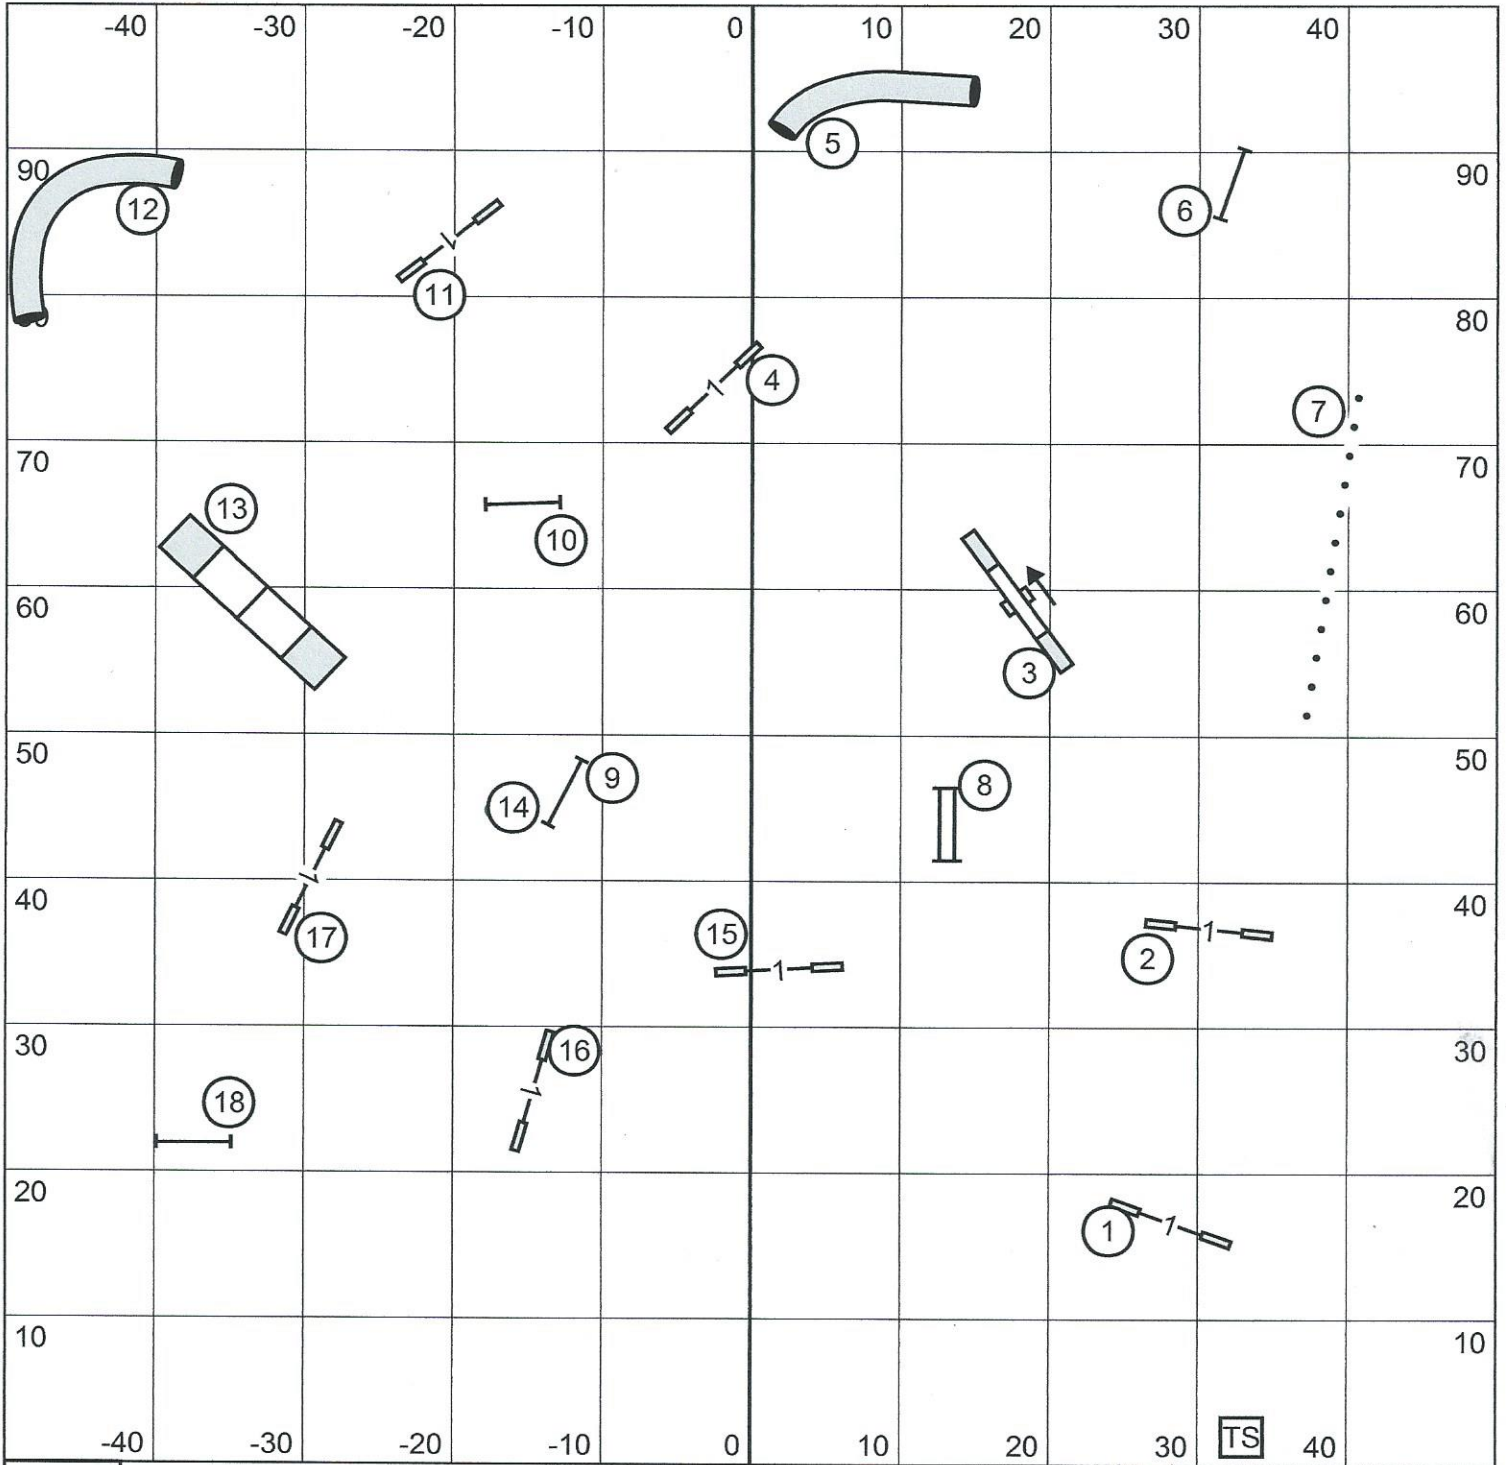

GREATER COLUMBIA OBEDIENCE CLUB - WEST COLUMBIA, SC

Judge: Linda S. Robertson - Murfreesboro, TN

SEND BONUS: 6-7. All obstacles bi-directional. Tunnel is dual pointed. 55 Points to Q.
 SCT: 38 sec-8", 35 sec-12/16", 32 sec-20/24/26" - Pref. 41 sec-4", 38 sec-8/12", 35 sec-16/20".

NOVICE F.A.S.T. - SUNDAY - APRIL 10, 2016
GREATER COLUMBIA OBEDIENCE CLUB - WEST COLUMBIA, SC
 Judge: Linda S. Robertson - Murfreesboro, TN

SEND BONUS: 6-7. All obstacles bi-directional. Tunnel is dual pointed. 50 Points to Q.
 SCT: 38 sec-8", 35 sec-12/16", 32 sec-20/24/26" - Pref. 41 sec-4", 38 sec-8/12", 35 sec-16/20".