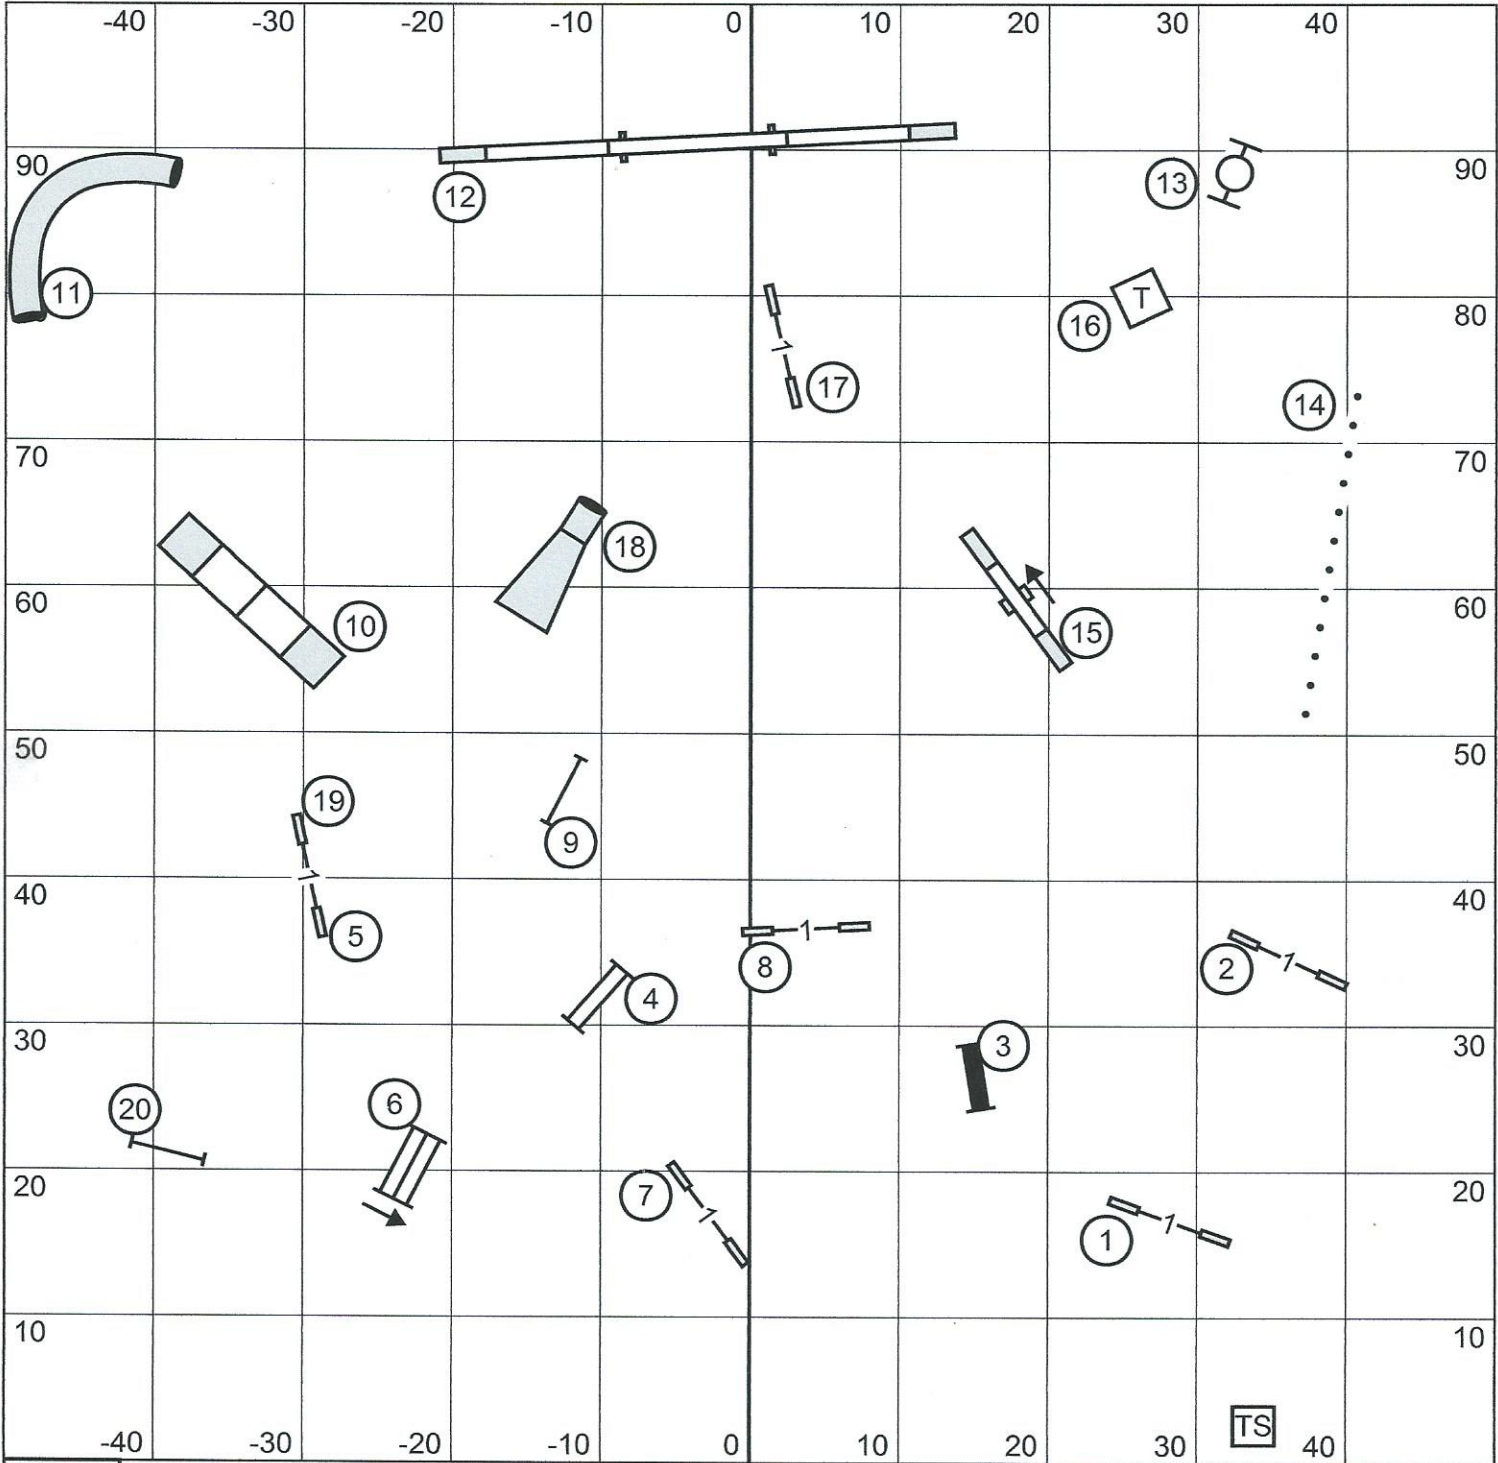

In/Out

Greater Columbia Obedience Club

In/Out

T2B

Sunday, April 10, 2016

Judge: Lisa Patterson

Under cover 100 x 100
Packed Dirt

In/Out	Greater Columbia Obedience Club Excellent/Master FAST Sunday, April 10, 2016 Judge: Lisa Patterson	In/Out
Bonus 5 - 2 - 8		Under cover 100 x 100 Packed Dirt