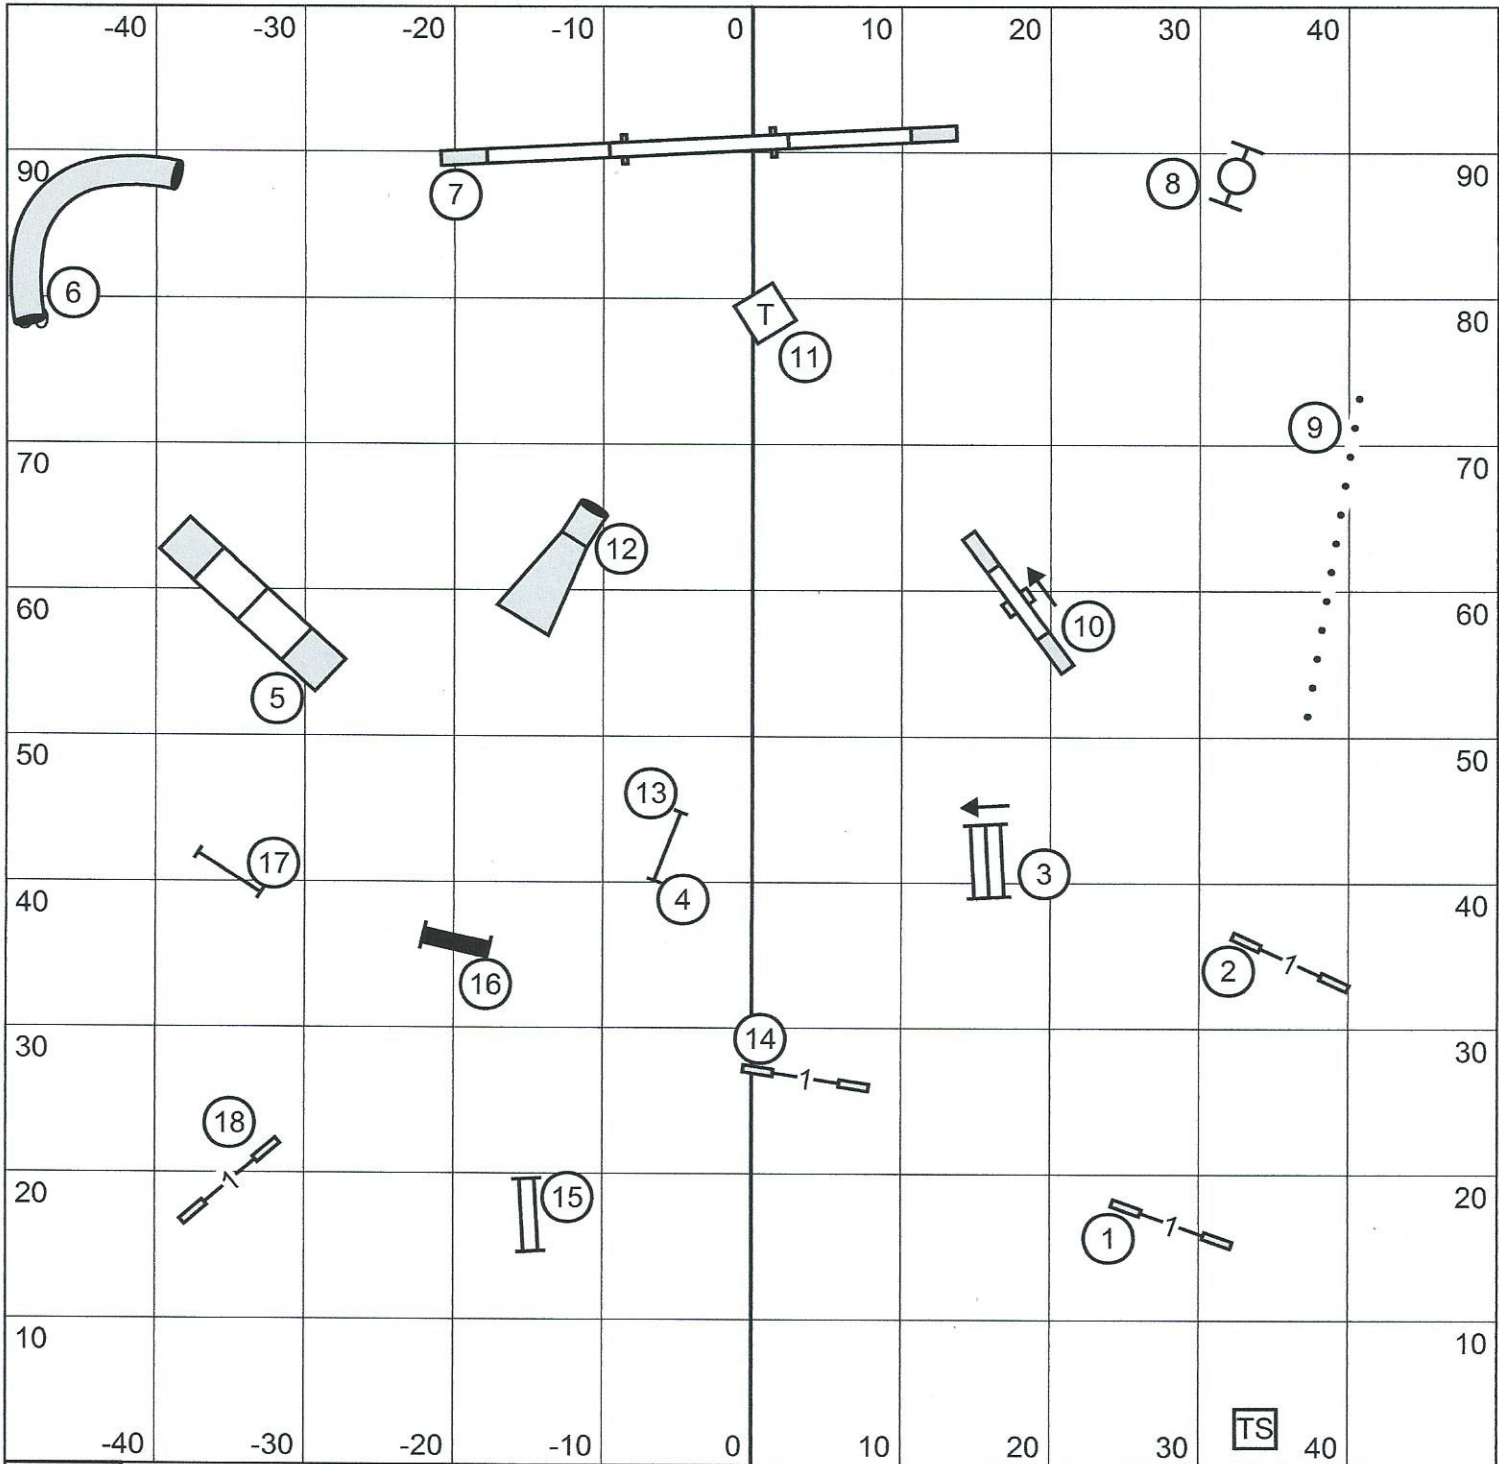

In/Out

Greater Columbia Obedience Club

In/Out

Open STD

Sunday, April 10, 2016

Judge: Lisa Patterson

Under cover 100 x 100
Packed Dirt