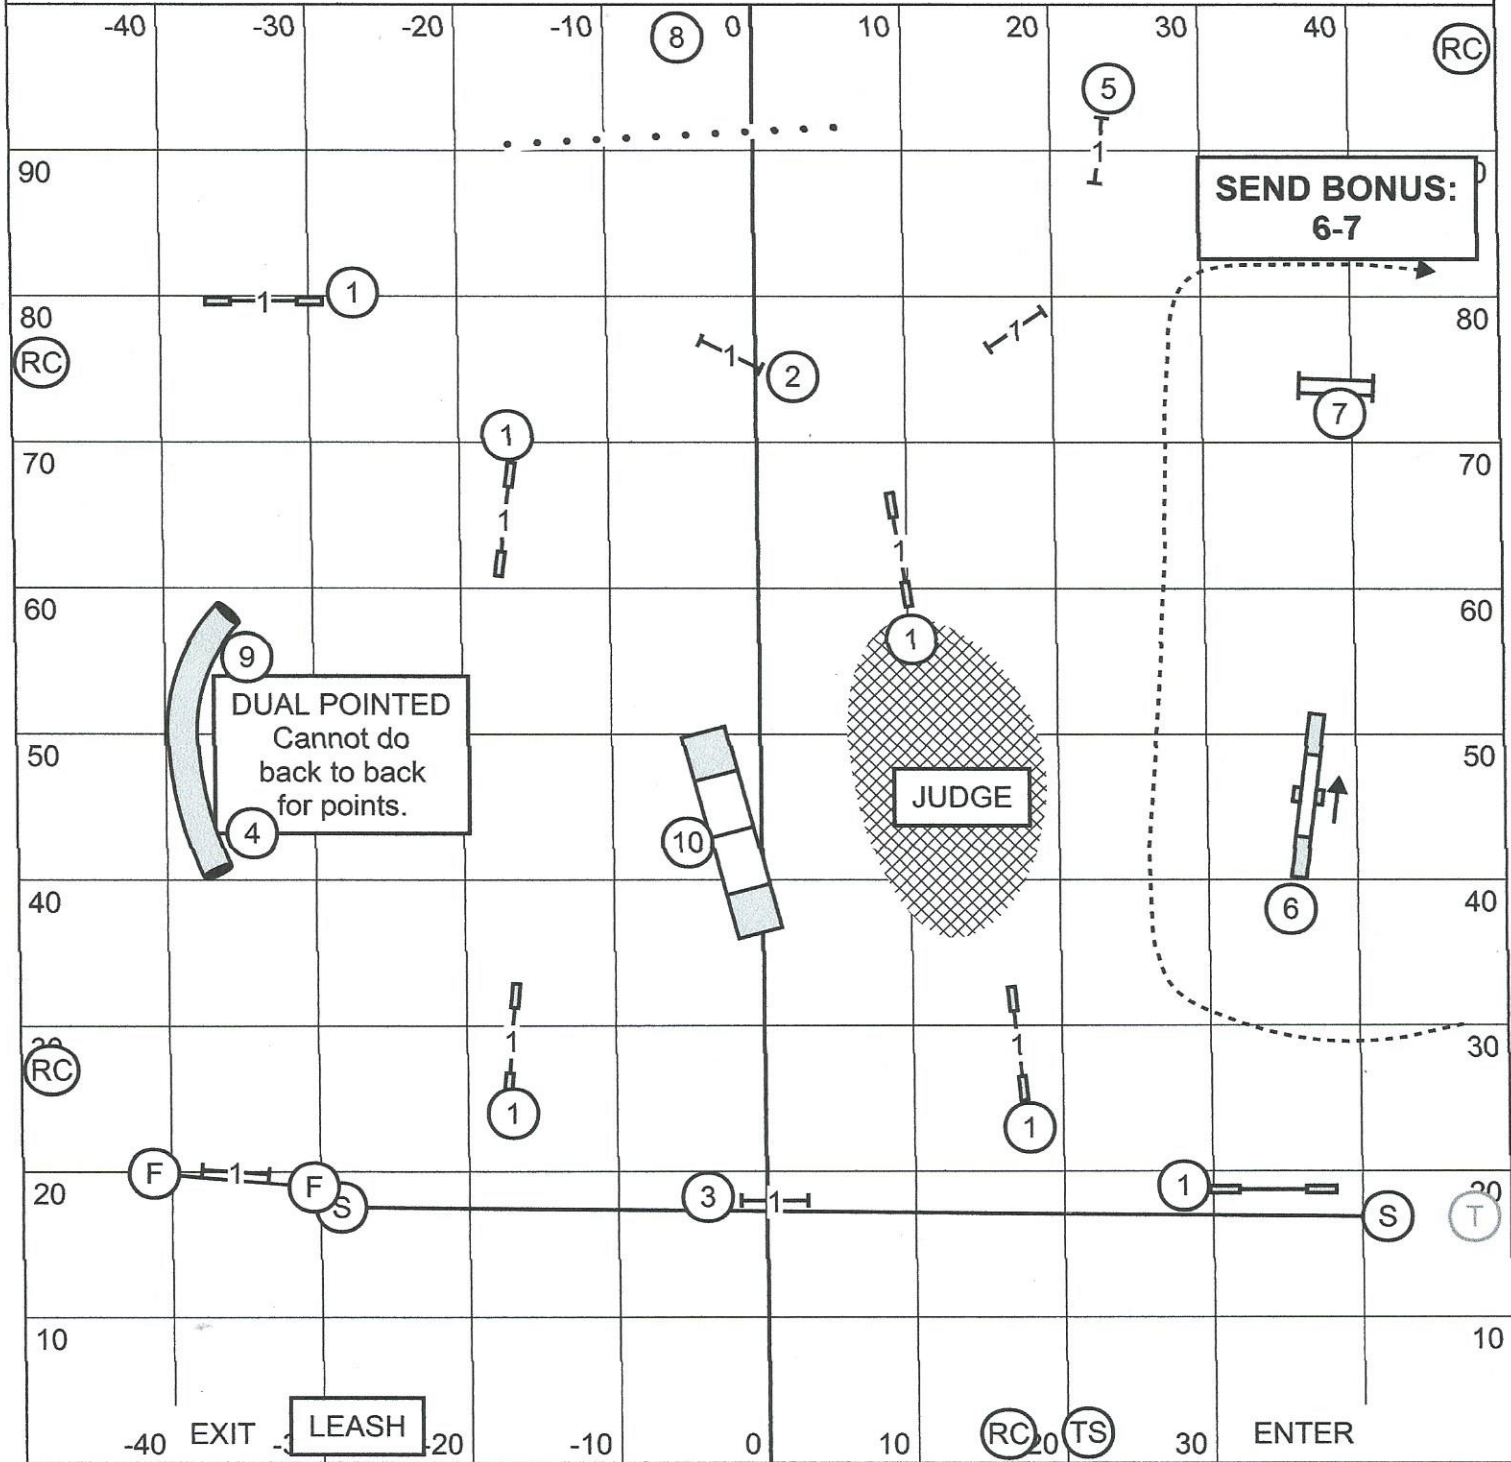

GREATER COLUMBIA OBEDIENCE CLUB - WEST COLUMBIA, SC

Judge: Linda S. Robertson - Murfreesboro, TN

SEND BONUS: 6-7. All obstacles bi-directional. Tunnel is dual pointed. 55 Points to Q.
 SCT: 38 sec-8", 35 sec-12/16", 32 sec-20/24/26" - Pref. 41 sec-4", 38 sec-8/12", 35 sec-16/20".

NOVICE F.A.S.T. - SUNDAY - APRIL 10, 2016
GREATER COLUMBIA OBEDIENCE CLUB - WEST COLUMBIA, SC
 Judge: Linda S. Robertson - Murfreesboro, TN

SEND BONUS: 6-7. All obstacles bi-directional. Tunnel is dual pointed. 50 Points to Q.
 SCT: 38 sec-8", 35 sec-12/16", 32 sec-20/24/26" - Pref. 41 sec-4", 38 sec-8/12", 35 sec-16/20".

In/Out

Greater Columbia Obedience Club

In/Out

T2B

Sunday, April 10, 2016

Judge: Lisa Patterson

Under cover 100 x 100
Packed Dirt

In/Out	Greater Columbia Obedience Club Excellent/Master FAST Sunday, April 10, 2016 Judge: Lisa Patterson	In/Out
Bonus 5 - 2 - 8		Under cover 100 x 100 Packed Dirt

In/Out

Greater Columbia Obedience Club
Excellent/Master STD
 Sunday, April 10, 2016
 Judge: Lisa Patterson

In/Out

Under cover 100 x 100
 Packed Dirt

In/Out

Greater Columbia Obedience Club

In/Out

Open STD