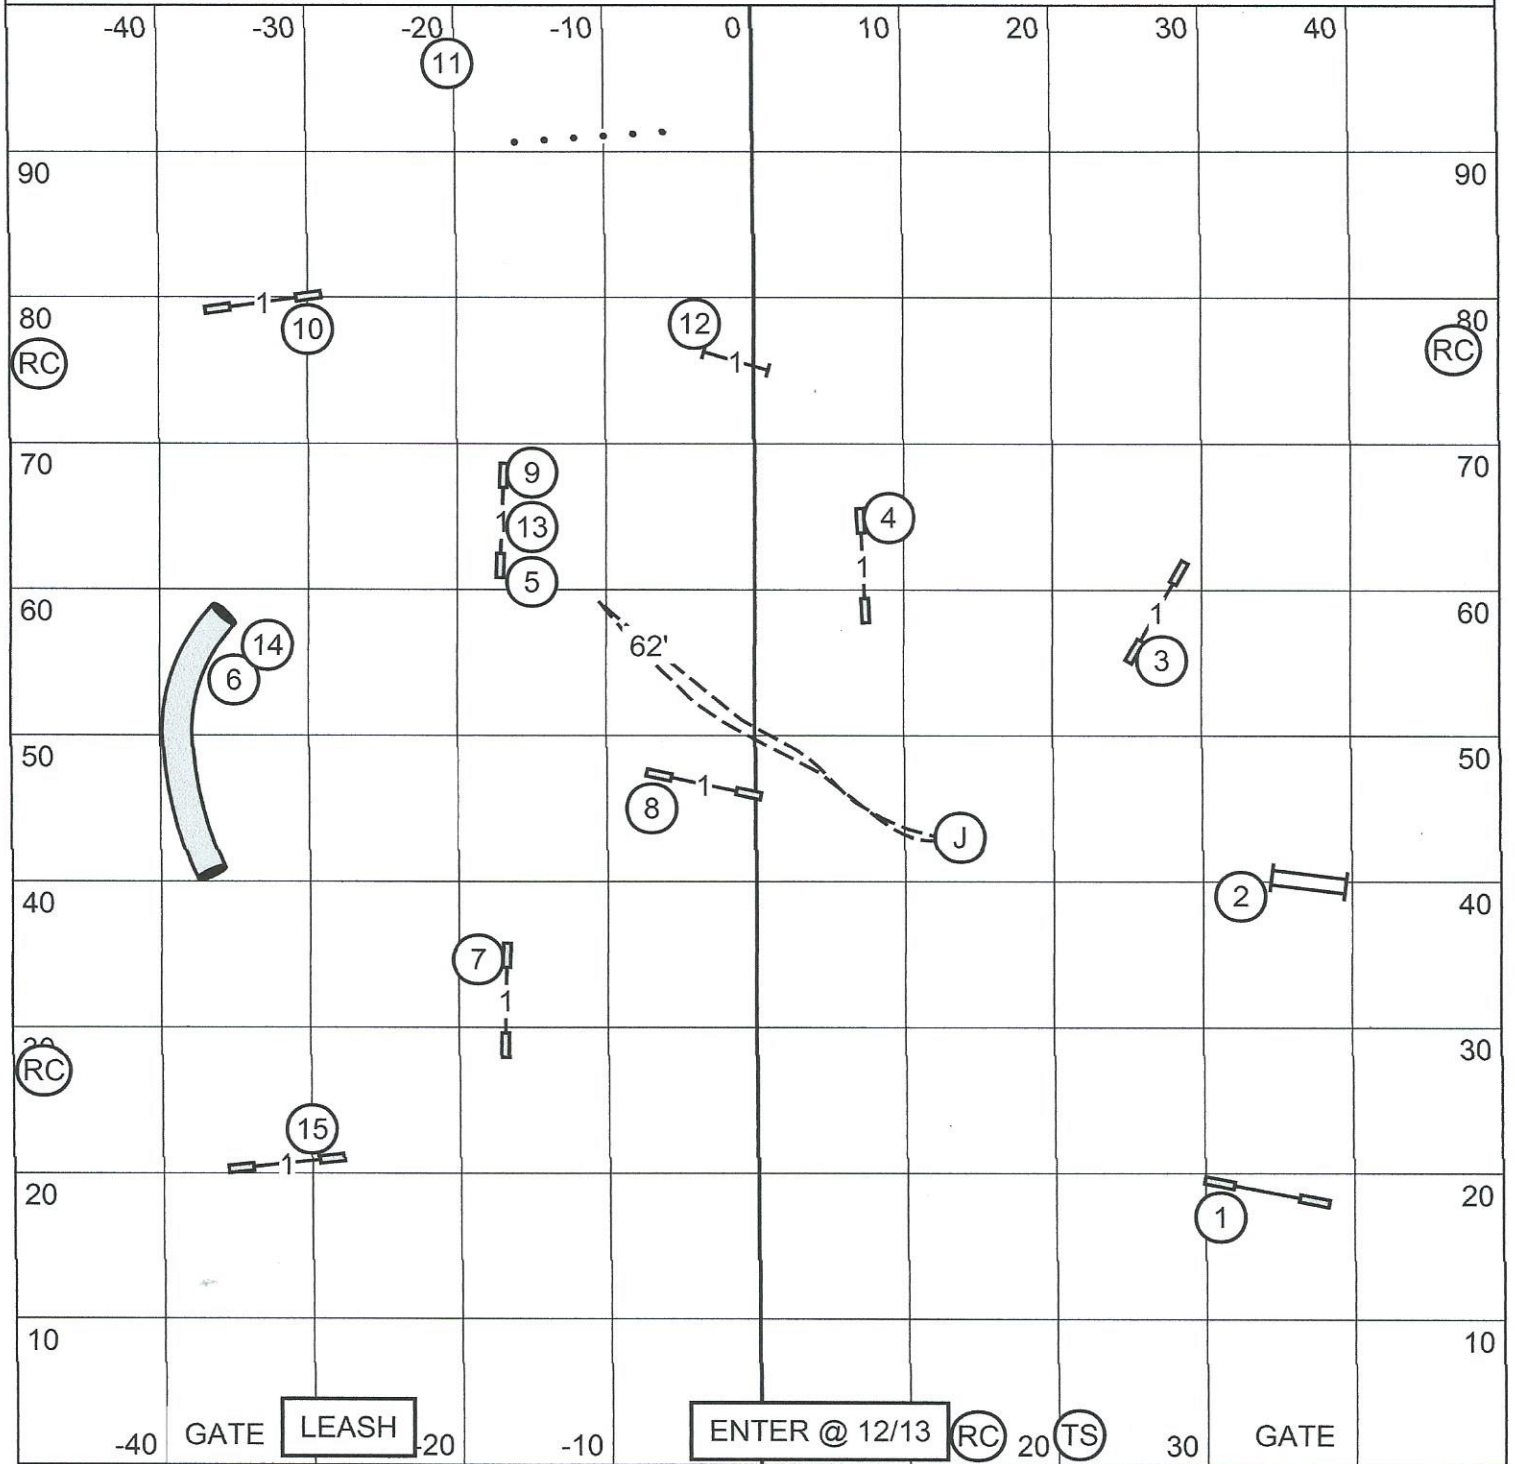

NOVICE JWW - SUNDAY - APRIL 10, 2016

GREATER COLUMBIA OBEDIENCE CLUB - WEST COLUMBIA, SC

Judge: Linda S. Robertson - Murfreesboro, TN