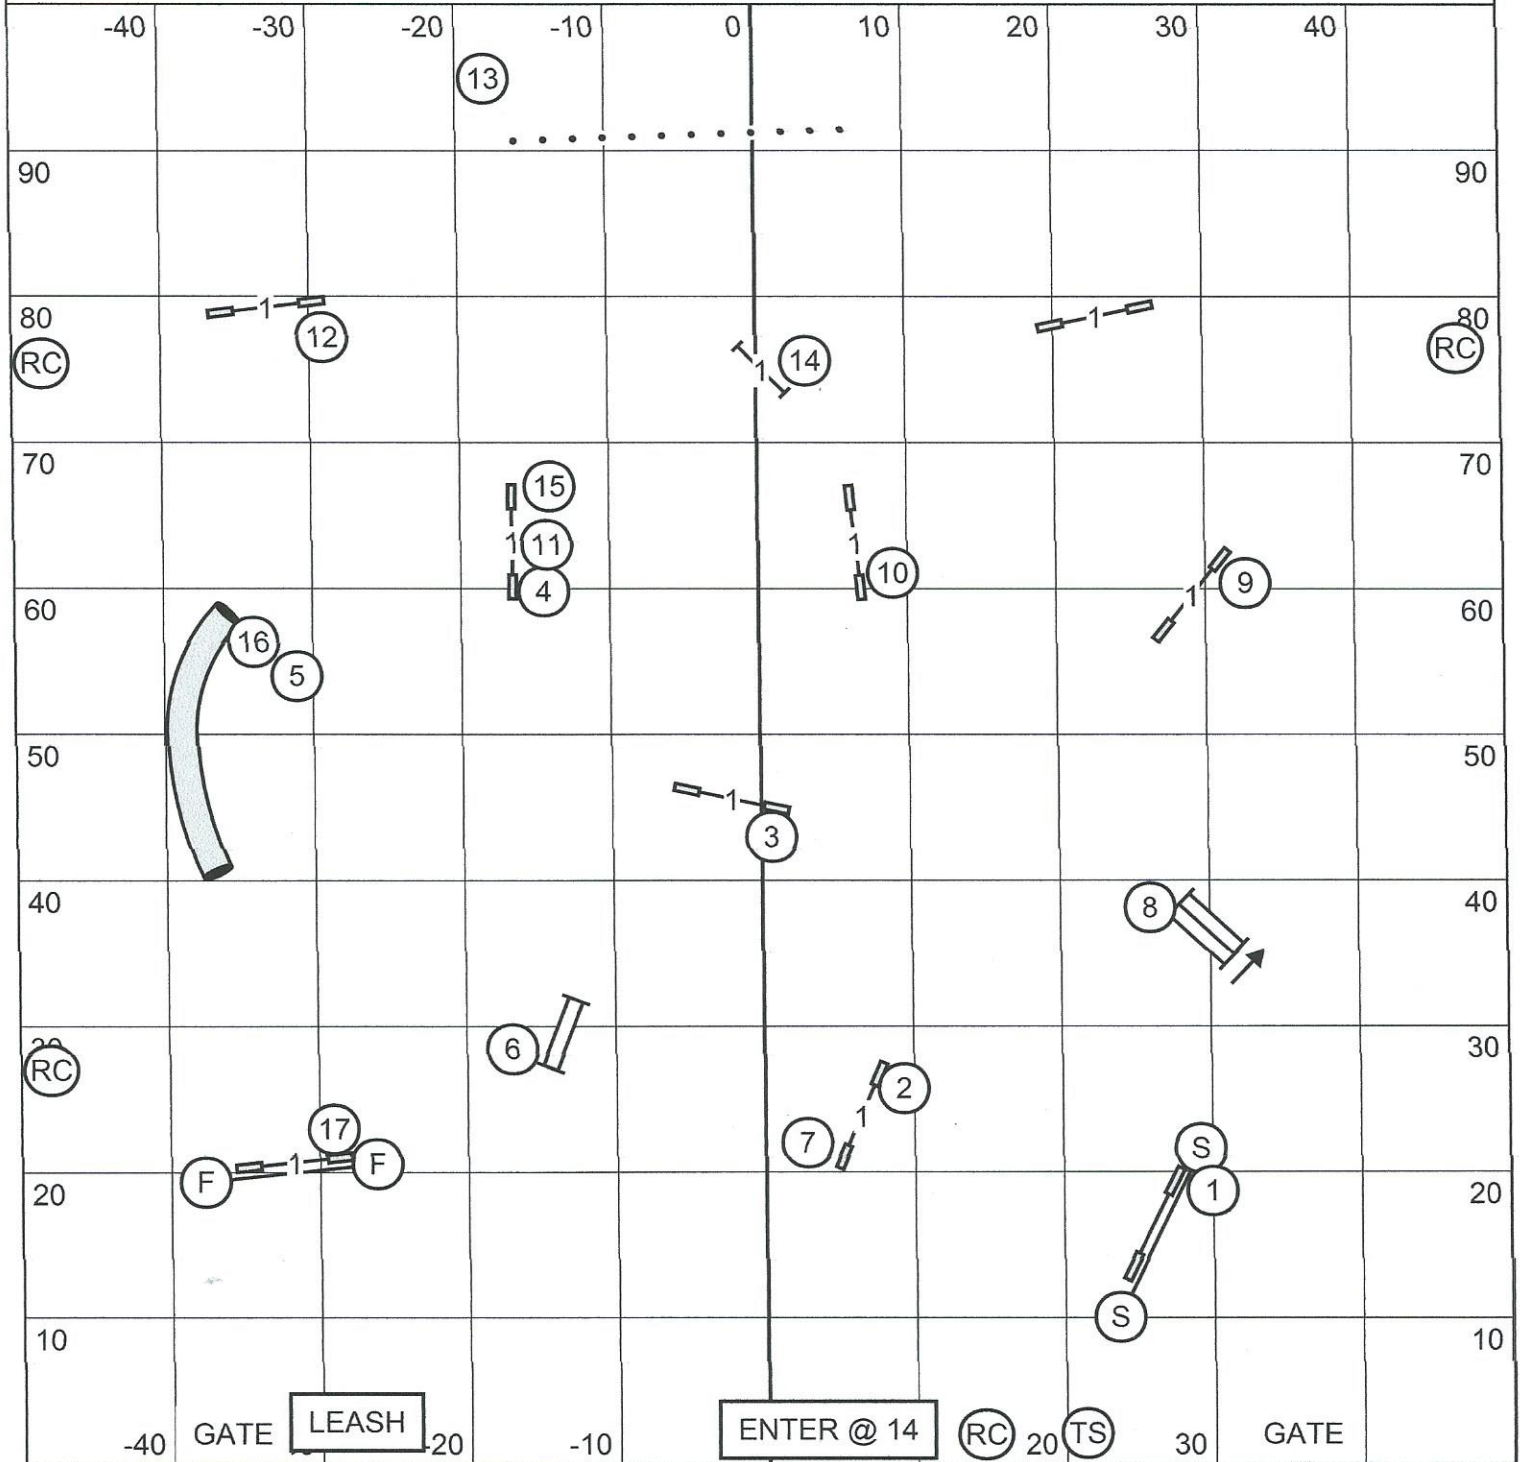

OPEN JWW - SUNDAY - APRIL 10, 2016

GREATER COLUMBIA OBEDIENCE CLUB - WEST COLUMBIA, SC

Judge: Linda S. Robertson - Murfreesboro, TN