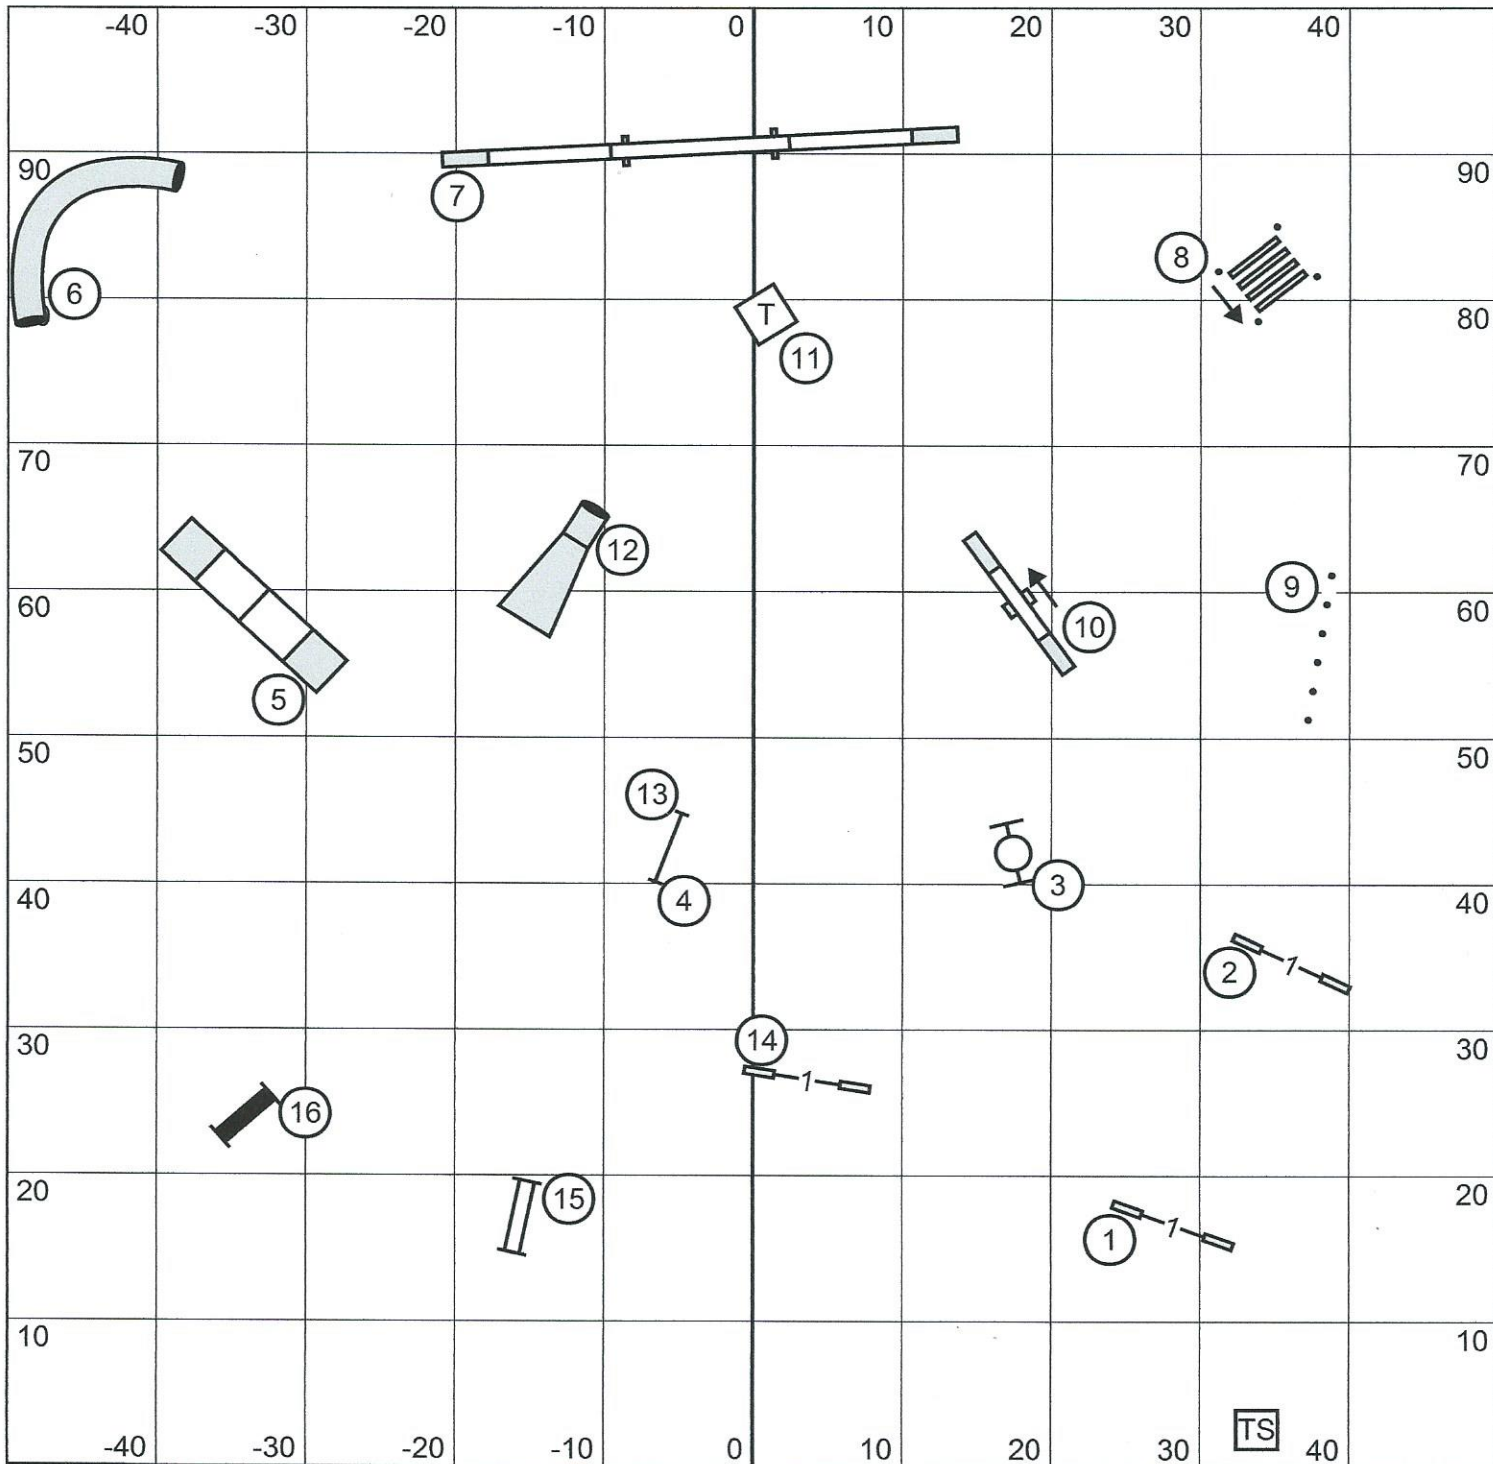

In/Out

Greater Columbia Obedience Club

In/Out

Novice STD

Sunday, April 10, 2016

Judge: Lisa Patterson

Under cover 100 x 100
Packed Dirt