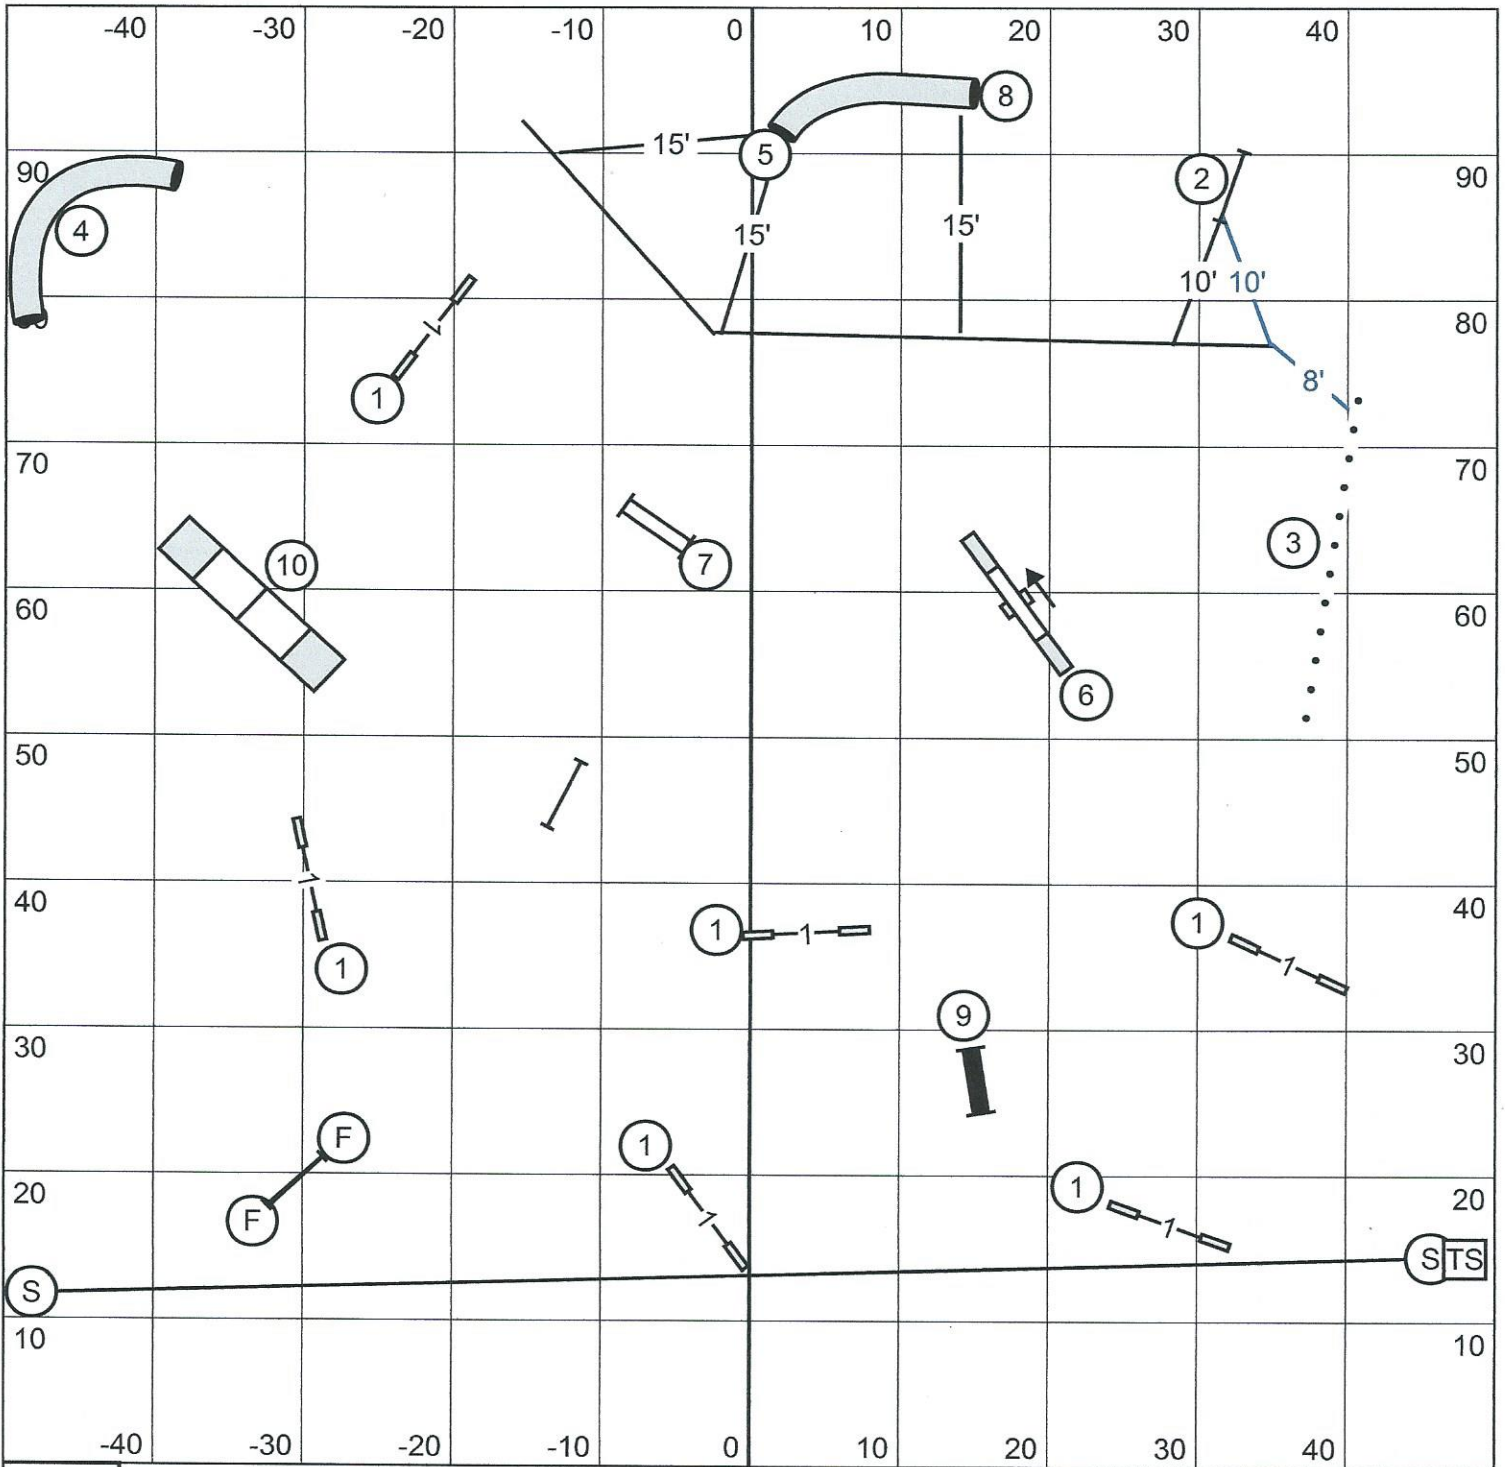

In/Out	Greater Columbia Obedience Club Excellent/Master FAST Sunday, April 10, 2016 Judge: Lisa Patterson	In/Out
Bonus 5 - 2 - 8		Under cover 100 x 100 Packed Dirt