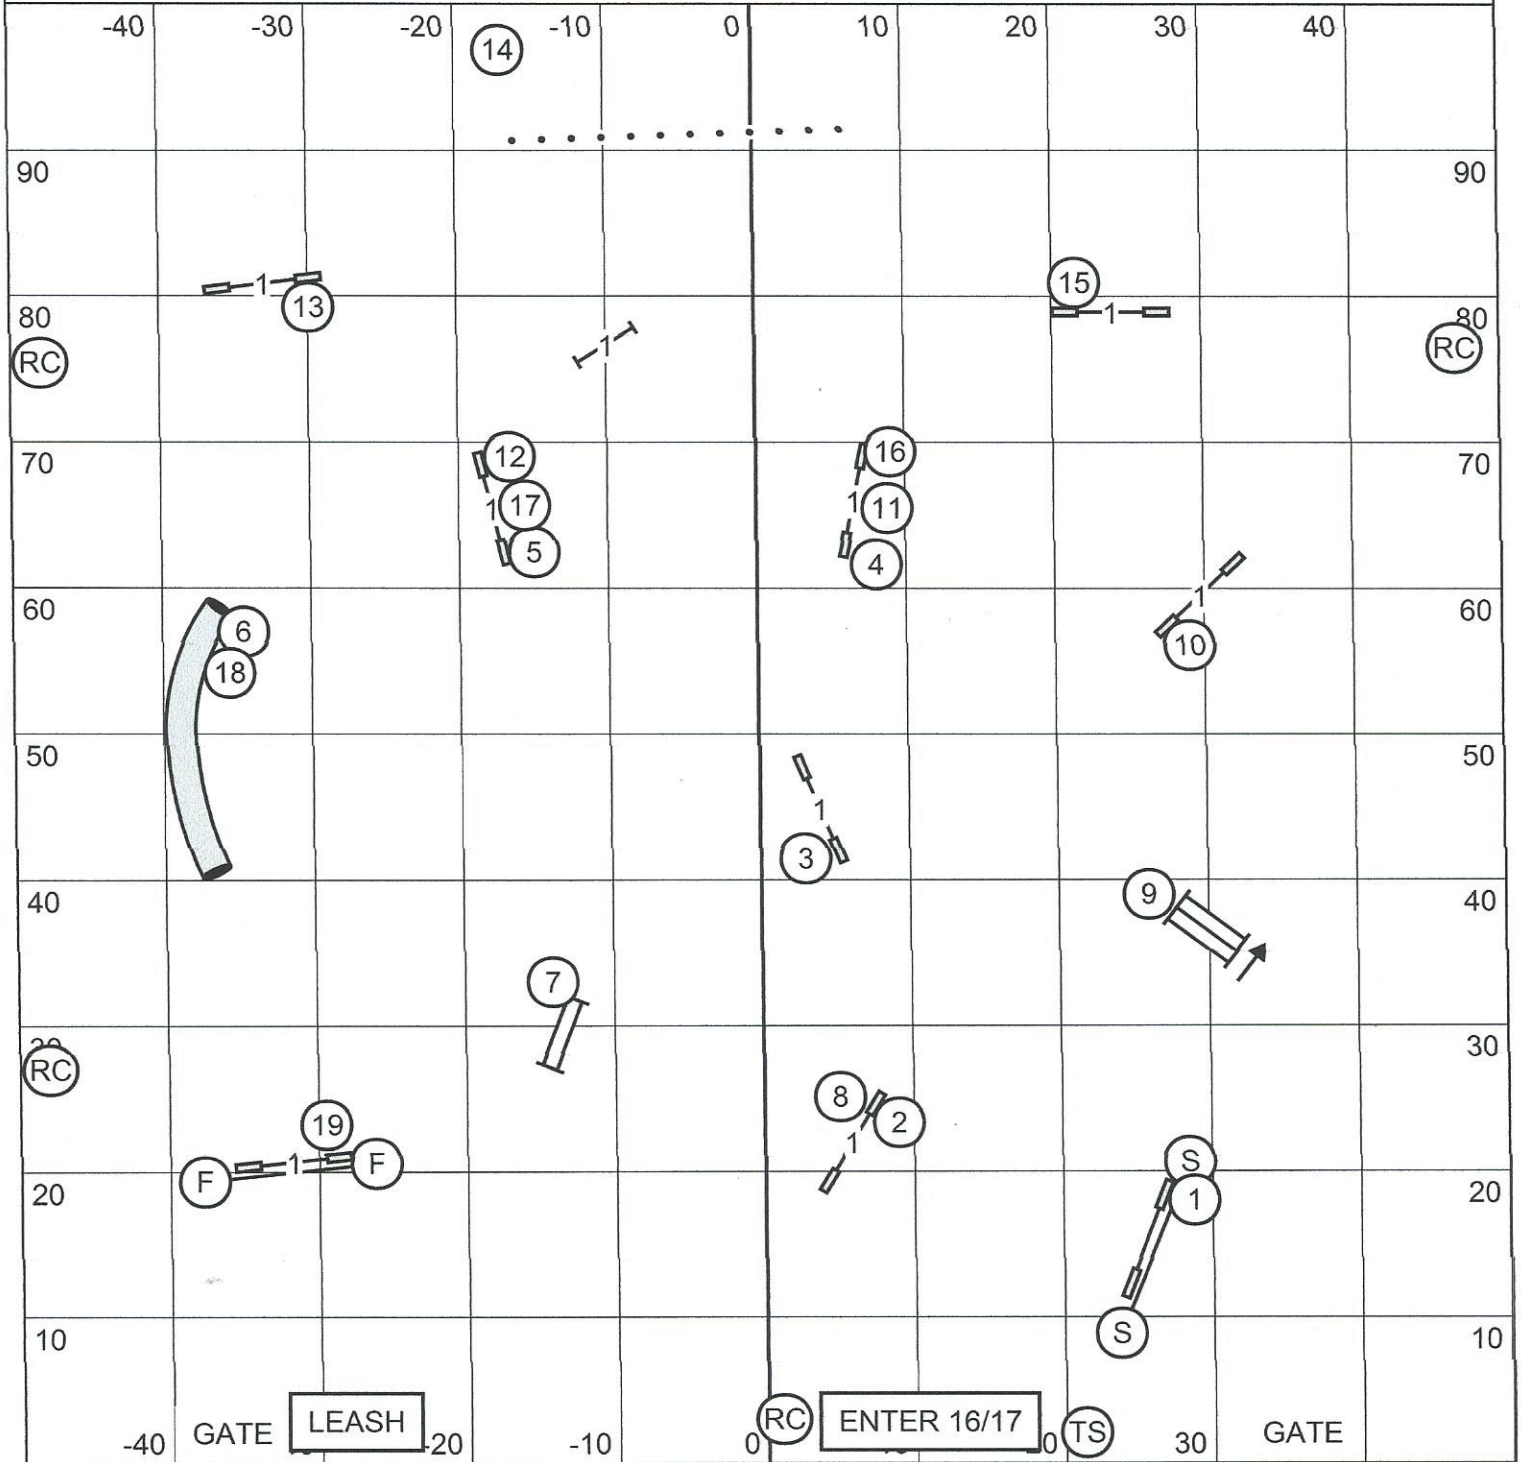

EXCELLENT/MASTER JWW - SUNDAY - APRIL 10, 2016
GREATER COLUMBIA OBEDIENCE CLUB - WEST COLUMBIA, SC
Judge: Linda S. Robertson - Murfreesboro, TN