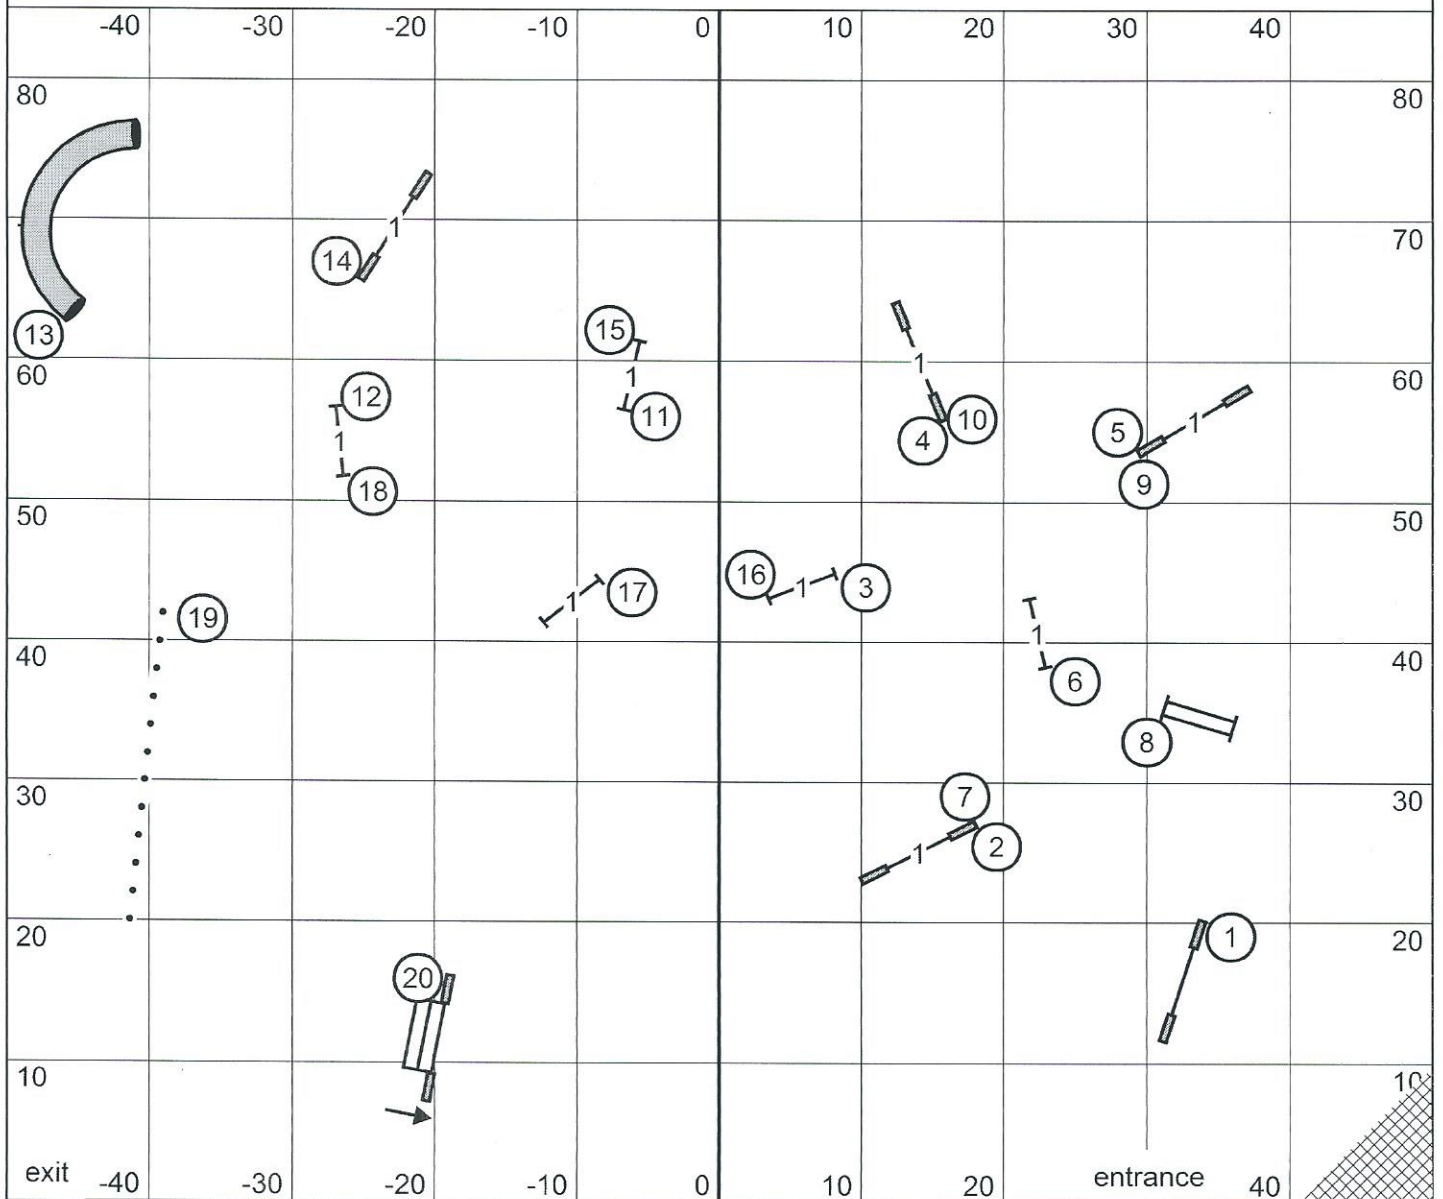

Friday Premier JWW

Premier JWW
October 23, 2015

Next dog in after
Jump #16

Moore County Kennel Club
Judge: Brian Brane

Friday Excellent/Master JWW

Excellent/Master JWW
October 23, 2015

Next dog in after
Jump #16

Moore County Kennel Club
Judge: Brian Brane

Friday Open JWW

Open JWW
October 23, 2015

Next dog in after
Jump #15

Moore County Kennel Club
Judge: Brian Brane

Friday Novice JWW

Novice JWW
October 23, 2015

Next dog in after
Tunnel #12

Next dog in after
Chute# 15

Moore County Kennel Club
Judge: Brian Brane

Friday Open STD

Open STD
October 23, 2015

Next dog in after
Chute# 14

Moore County Kennel Club
Judge: Brian Brane

Friday Novice STD

Novice STD
October 23, 2015

Next dog in after
Weaves# 15

Moore County Kennel Club
Judge: Brian Brane