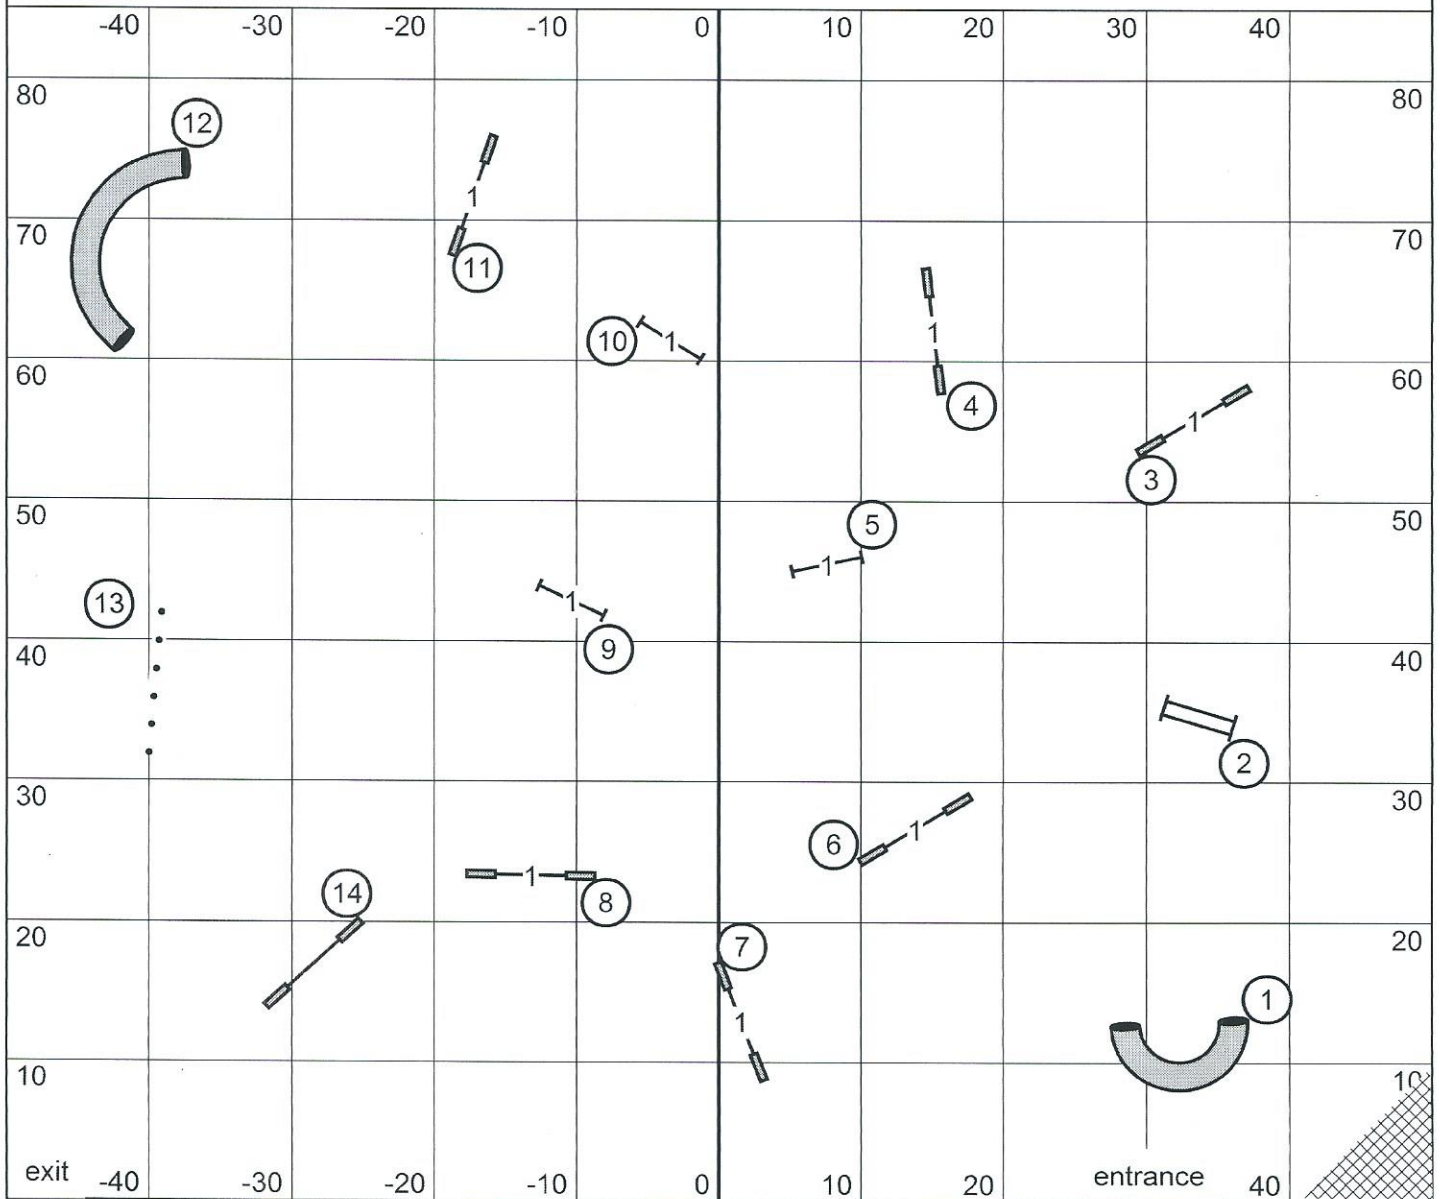

Friday Premier JWW

Premier JWW
October 23, 2015

Next dog in after
Jump #16

Moore County Kennel Club
Judge: Brian Brane

Friday Excellent/Master JWW

Excellent/Master JWW
October 23, 2015

Next dog in after
Jump #16

Moore County Kennel Club
Judge: Brian Brane

Friday Open JWW

Open JWW
October 23, 2015

Next dog in after
Jump #15

Moore County Kennel Club
Judge: Brian Brane

Friday Novice JWW

Novice JWW
October 23, 2015

Next dog in after
Tunnel #12

Next dog in after
Weaves# 15

Moore County Kennel Club
Judge: Brian Brane