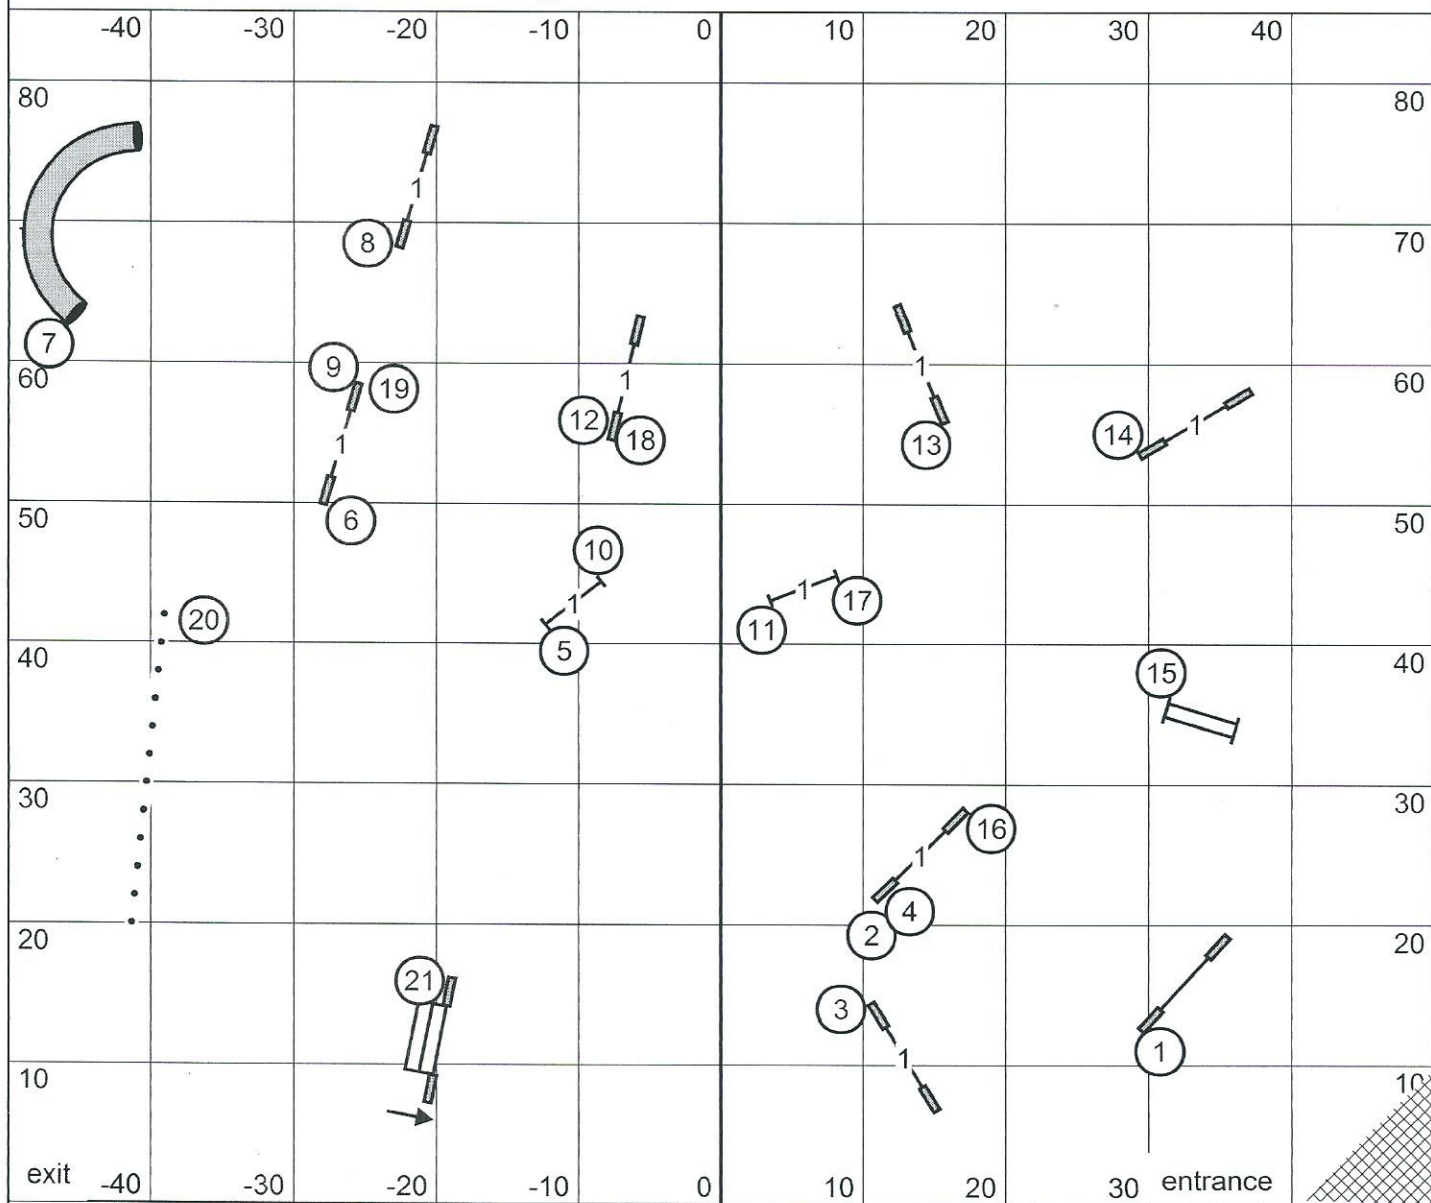

Friday Premier JWW

Premier JWW
October 23, 2015

Next dog in after
Jump #16

Moore County Kennel Club
Judge: Brian Brane

Friday Excellent/Master JWW

Excellent/Master JWW
October 23, 2015

Next dog in after
Jump #16

Moore County Kennel Club
Judge: Brian Brane

Friday Open JWW

Open JWW
October 23, 2015

Next dog in after
Jump #15

Moore County Kennel Club
Judge: Brian Brane

Friday Novice JWW

Novice JWW
October 23, 2015

Next dog in after
Tunnel #12

Next dog in after
Chute# 15

Moore County Kennel Club
Judge: Brian Brane

Friday Open STD

Open STD
October 23, 2015

Next dog in after
Chute# 14

Moore County Kennel Club
Judge: Brian Brane

Friday Novice STD

Novice STD
October 23, 2015

Next dog in after
Weaves# 15

Moore County Kennel Club
Judge: Brian Brane