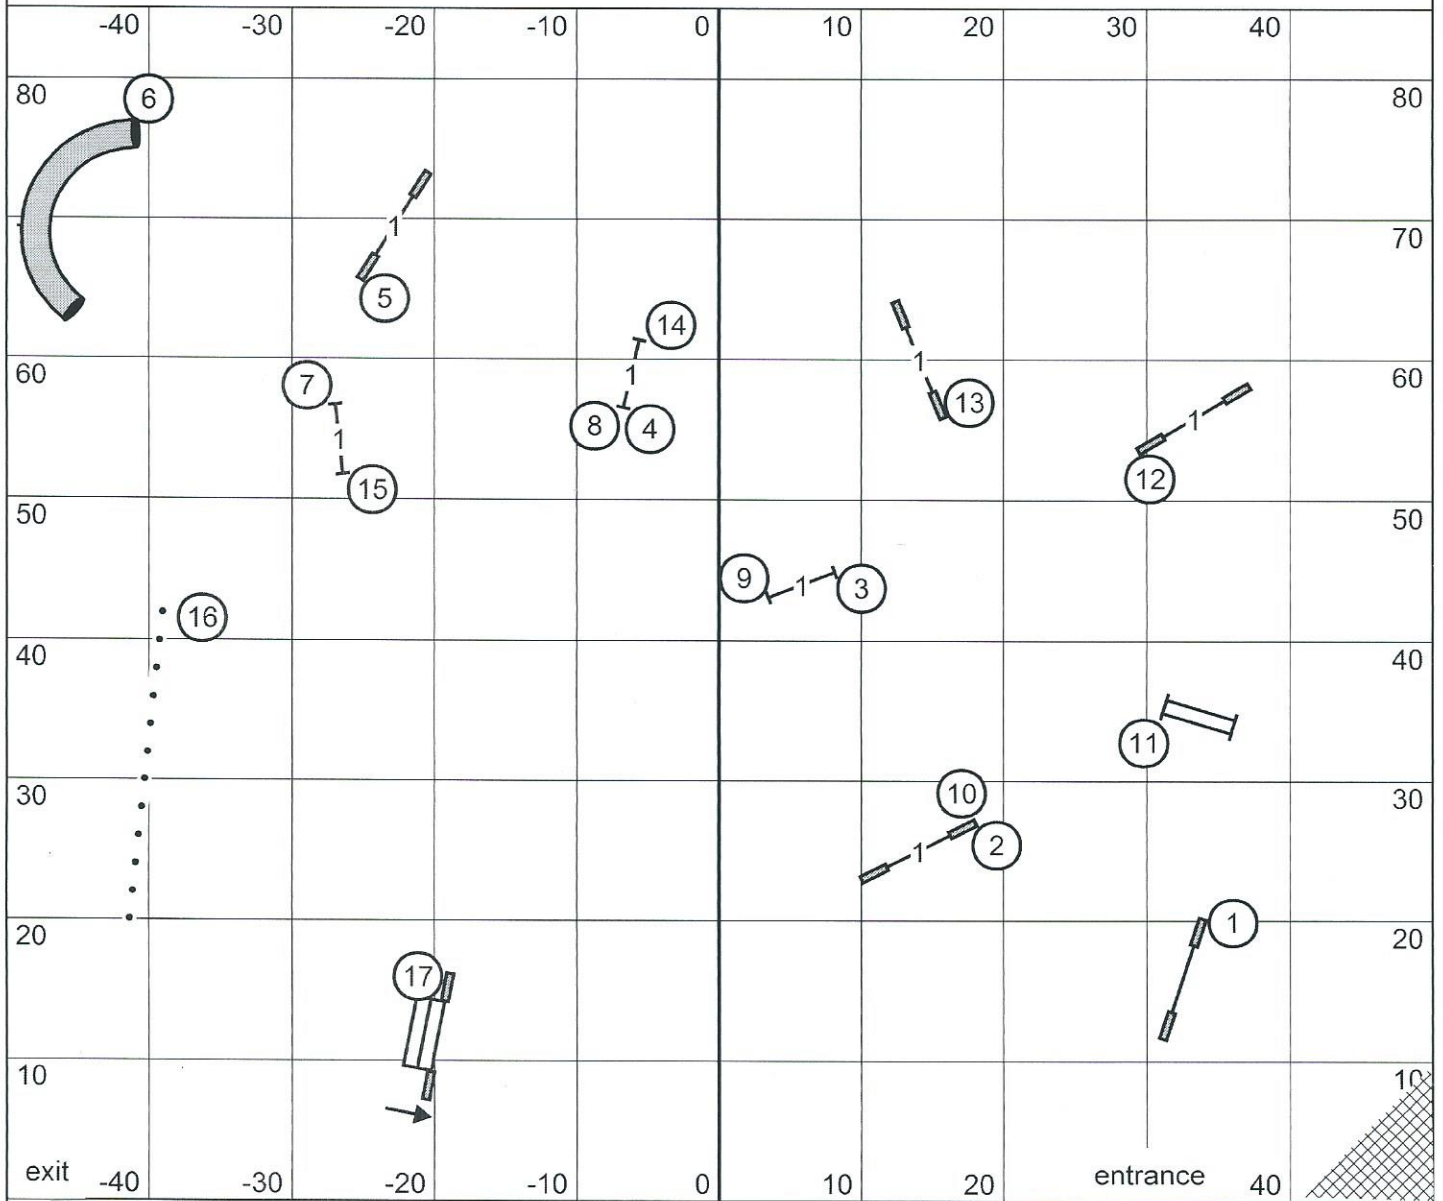

Friday Premier JWW

Premier JWW
October 23, 2015

Next dog in after
Jump #16

Moore County Kennel Club
Judge: Brian Brane

Friday Excellent/Master JWW

Excellent/Master JWW
October 23, 2015

Next dog in after
Jump #16

Moore County Kennel Club
Judge: Brian Brane

Friday Open JWW

Open JWW
October 23, 2015

Next dog in after
Jump #15

Moore County Kennel Club
Judge: Brian Brane

Friday Novice JWW

Novice JWW
October 23, 2015

Next dog in after
Tunnel #12

Next dog in after
Chute# 15

Moore County Kennel Club
Judge: Brian Brane

Friday Open STD

Open STD
October 23, 2015

Next dog in after
Chute# 14

Moore County Kennel Club
Judge: Brian Brane

Friday Novice STD

Novice STD
October 23, 2015

Next dog in after
Weaves# 15

Moore County Kennel Club
Judge: Brian Brane