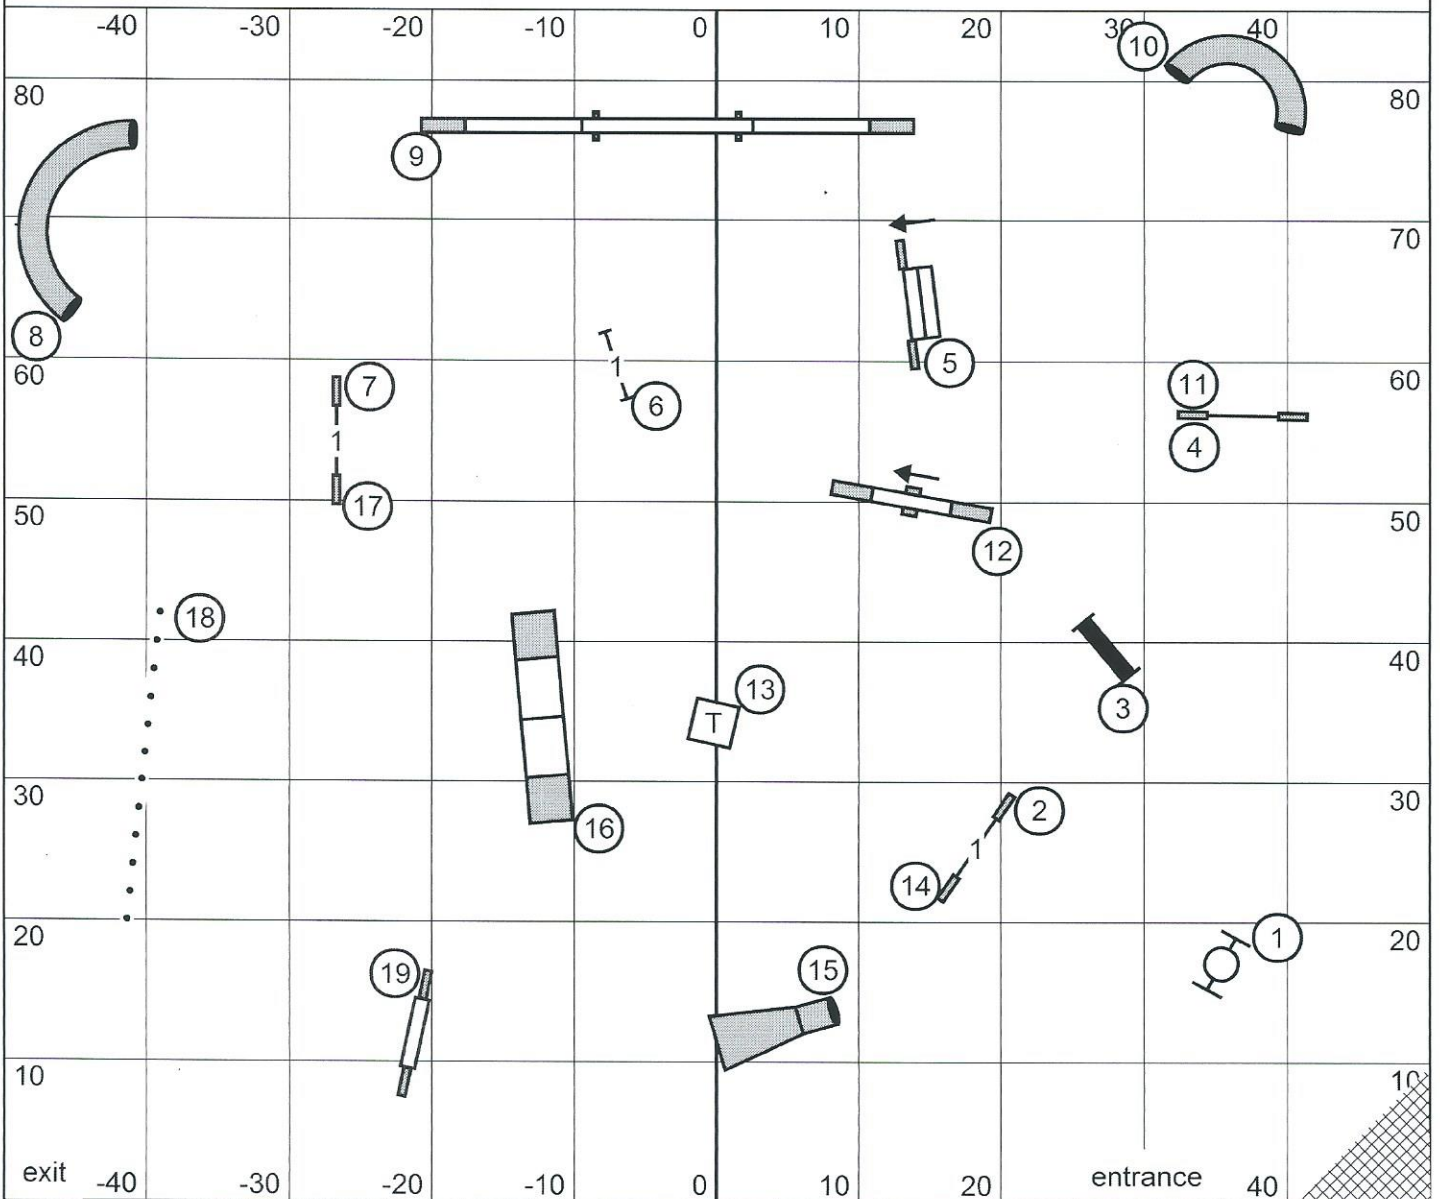

Friday Excellent/Master STD

Excellent/Master STD
October 23, 2015

Next dog in after
Chute# 15

Moore County Kennel Club
Judge: Brian Brane