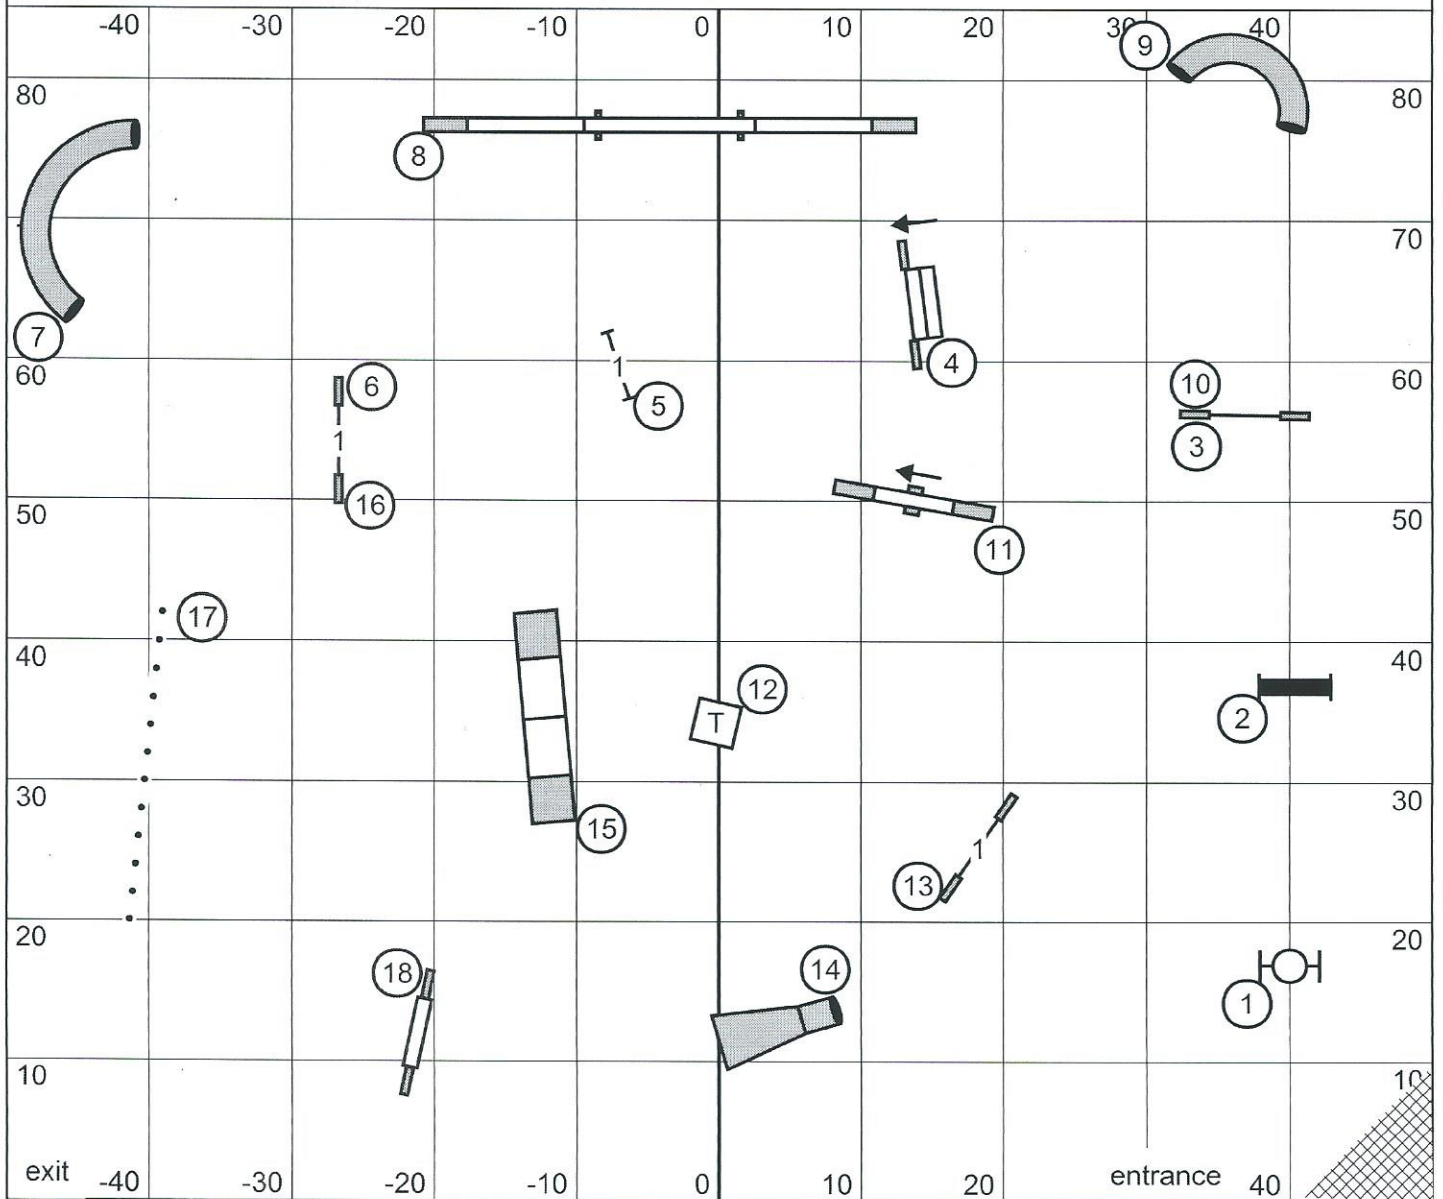

Next dog in after
Chute# 15

Moore County Kennel Club
Judge: Brian Brane

Friday Open STD

Open STD
October 23, 2015

Next dog in after
Chute# 14

Moore County Kennel Club
Judge: Brian Brane

Friday Novice STD

Novice STD
October 23, 2015