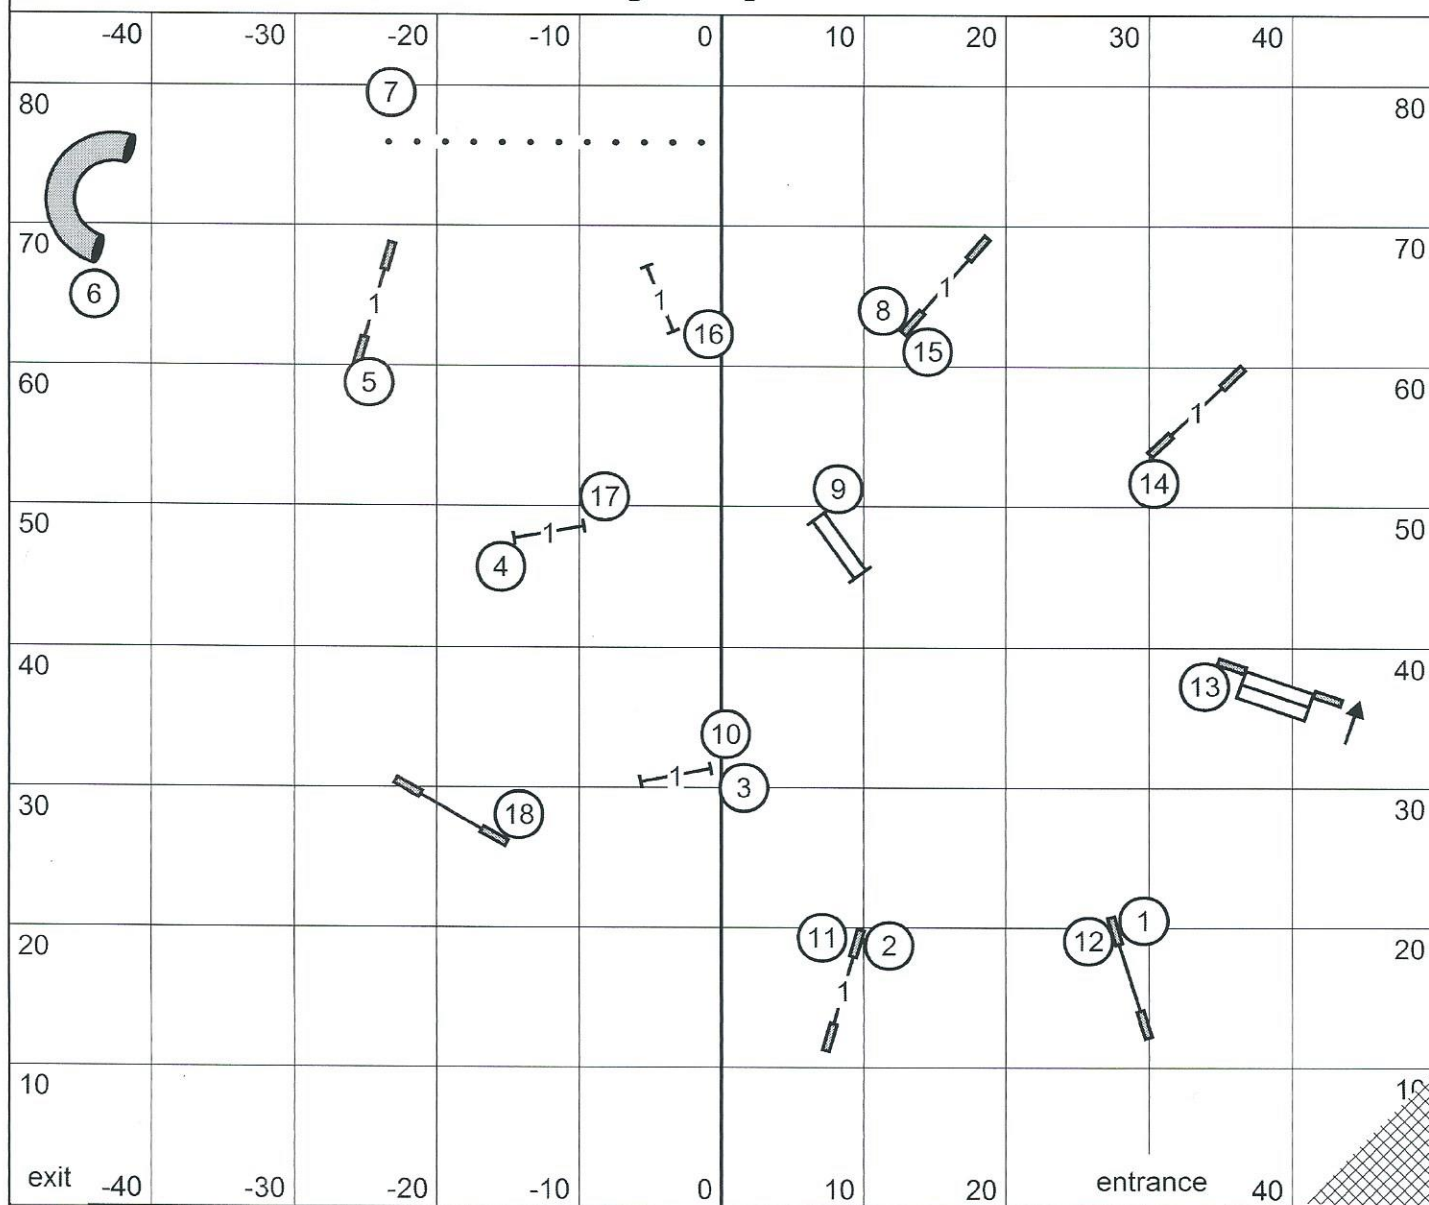

Saturday Excellent/Master STD

Excellent/Master STD
October 24, 2015

Next dog in after
Chute #15

Moore County Kennel Club
Judge: Brian Brane

Saturday Open STD

Open STD
October 24, 2015

Next dog in after
Triple #16

Moore County Kennel Club
Judge: Brian Brane

Saturday Novice STD

Novice STD
October 24, 2015

Next dog in after
Broadjump #14

Moore County Kennel Club
Judge: Brian Brane

Saturday Excellent/Master JWW

Excellent/Master JWW
October 24, 2015

Next dog in after
Triple #13

Moore County Kennel Club
Judge: Brian Brane

Saturday Open JWW

Open JWW
October 24, 2015

Next dog in after
Triple #13

Moore County Kennel Club
Judge: Brian Brane

Saturday Novice JWW