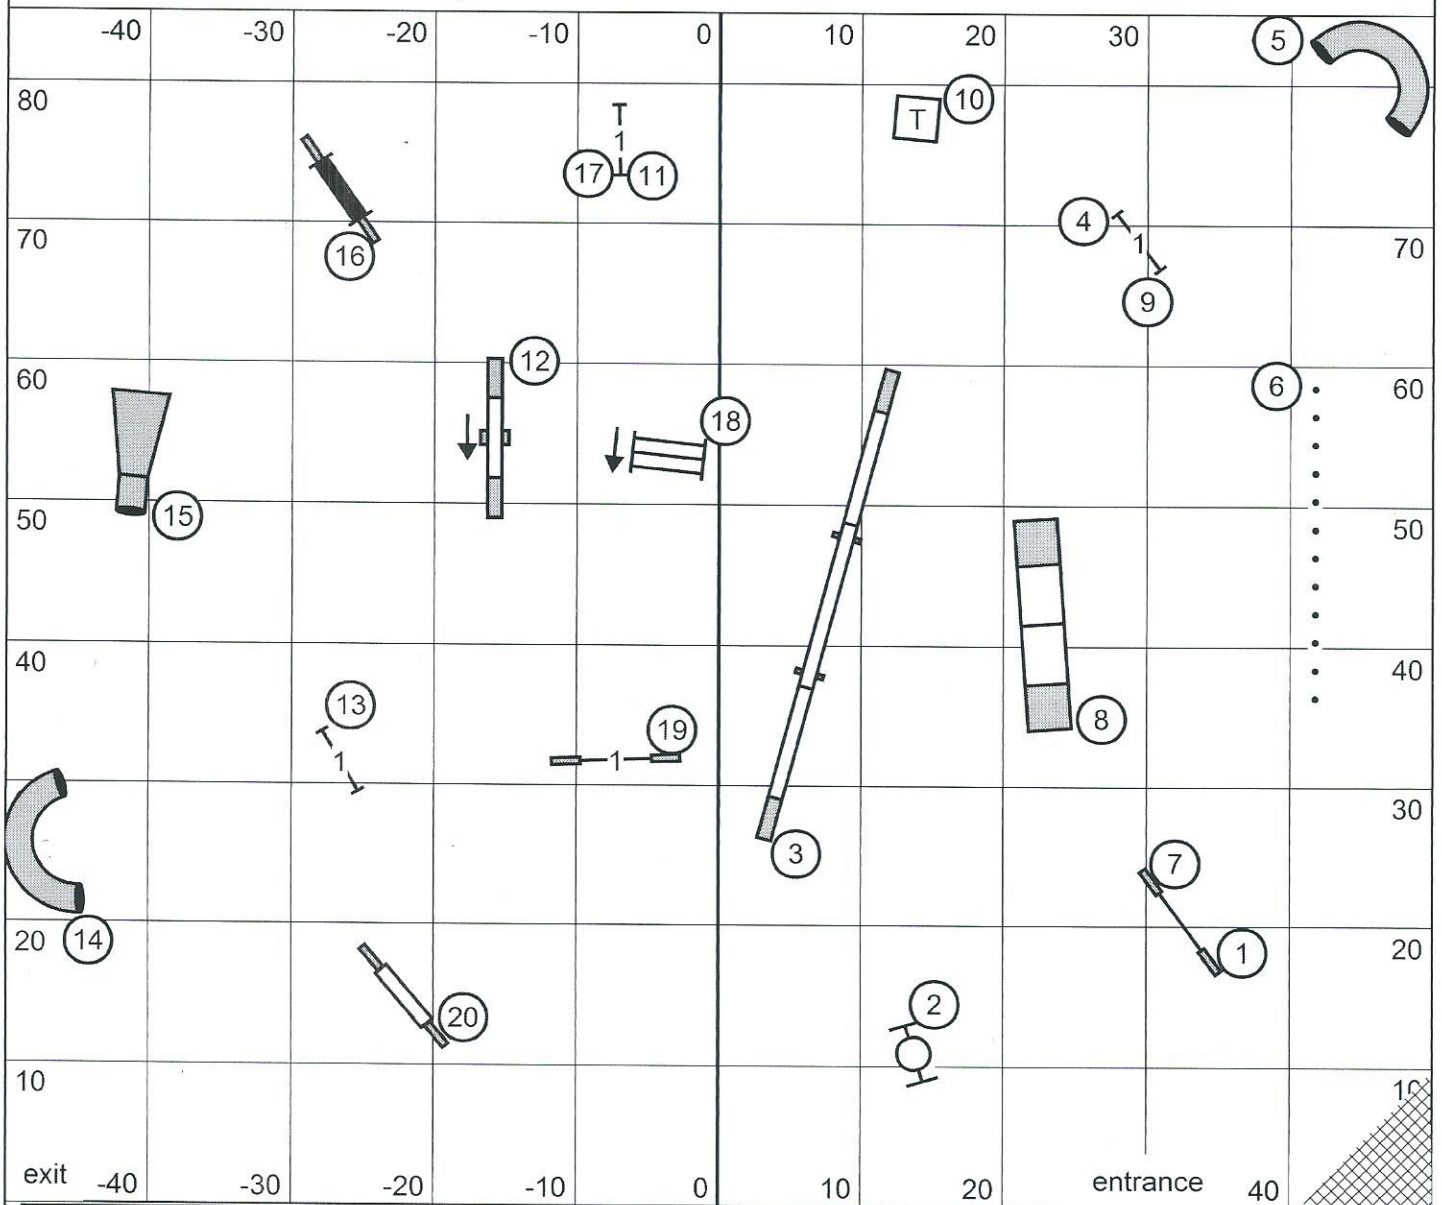

Saturday Excellent/Master STD

Excellent/Master STD
October 24, 2015

Next dog in after
Chute #15

Moore County Kennel Club
Judge: Brian Brane

Saturday Open STD

Open STD
October 24, 2015

Next dog in after
Triple #16

Moore County Kennel Club
Judge: Brian Brane

Saturday Novice STD

Novice STD
October 24, 2015

Next dog in after
Broadjump #14

Moore County Kennel Club
Judge: Brian Brane

Saturday Excellent/Master JWW

Excellent/Master JWW
October 24, 2015

Next dog in after
Triple #13

Moore County Kennel Club
Judge: Brian Brane

Saturday Open JWW

Open JWW
October 24, 2015

Next dog in after
Triple #13

Moore County Kennel Club
Judge: Brian Brane

Saturday Novice JWW

Novice JWW
October 24, 2015

Next dog in after
Jump #13

Moore County Kennel Club
Judge: Brian Brane