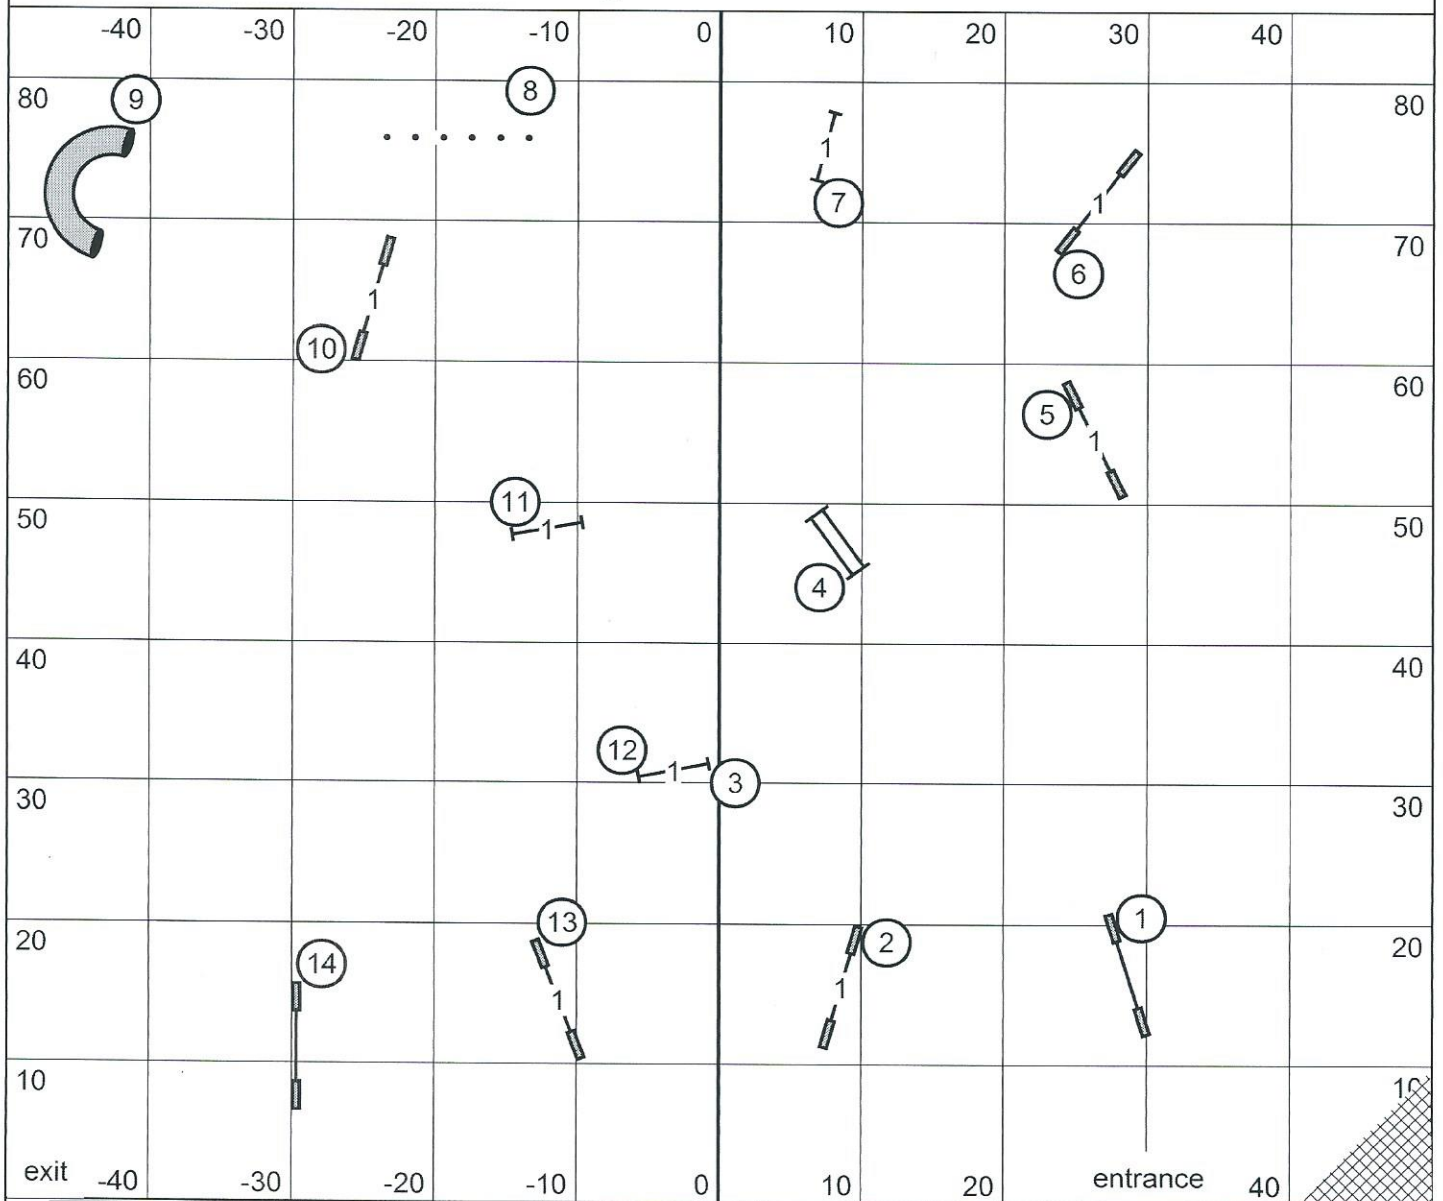

Saturday Excellent/Master STD

Excellent/Master STD
October 24, 2015

Next dog in after
Chute #15

Moore County Kennel Club
Judge: Brian Brane

Saturday Open STD

Open STD
October 24, 2015

Next dog in after
Triple #16

Next dog in after
Triple #13

Moore County Kennel Club
Judge: Brian Brane

Saturday Open JWW

Open JWW
October 24, 2015

Next dog in after
Triple #13

Moore County Kennel Club
Judge: Brian Brane

Saturday Novice JWW