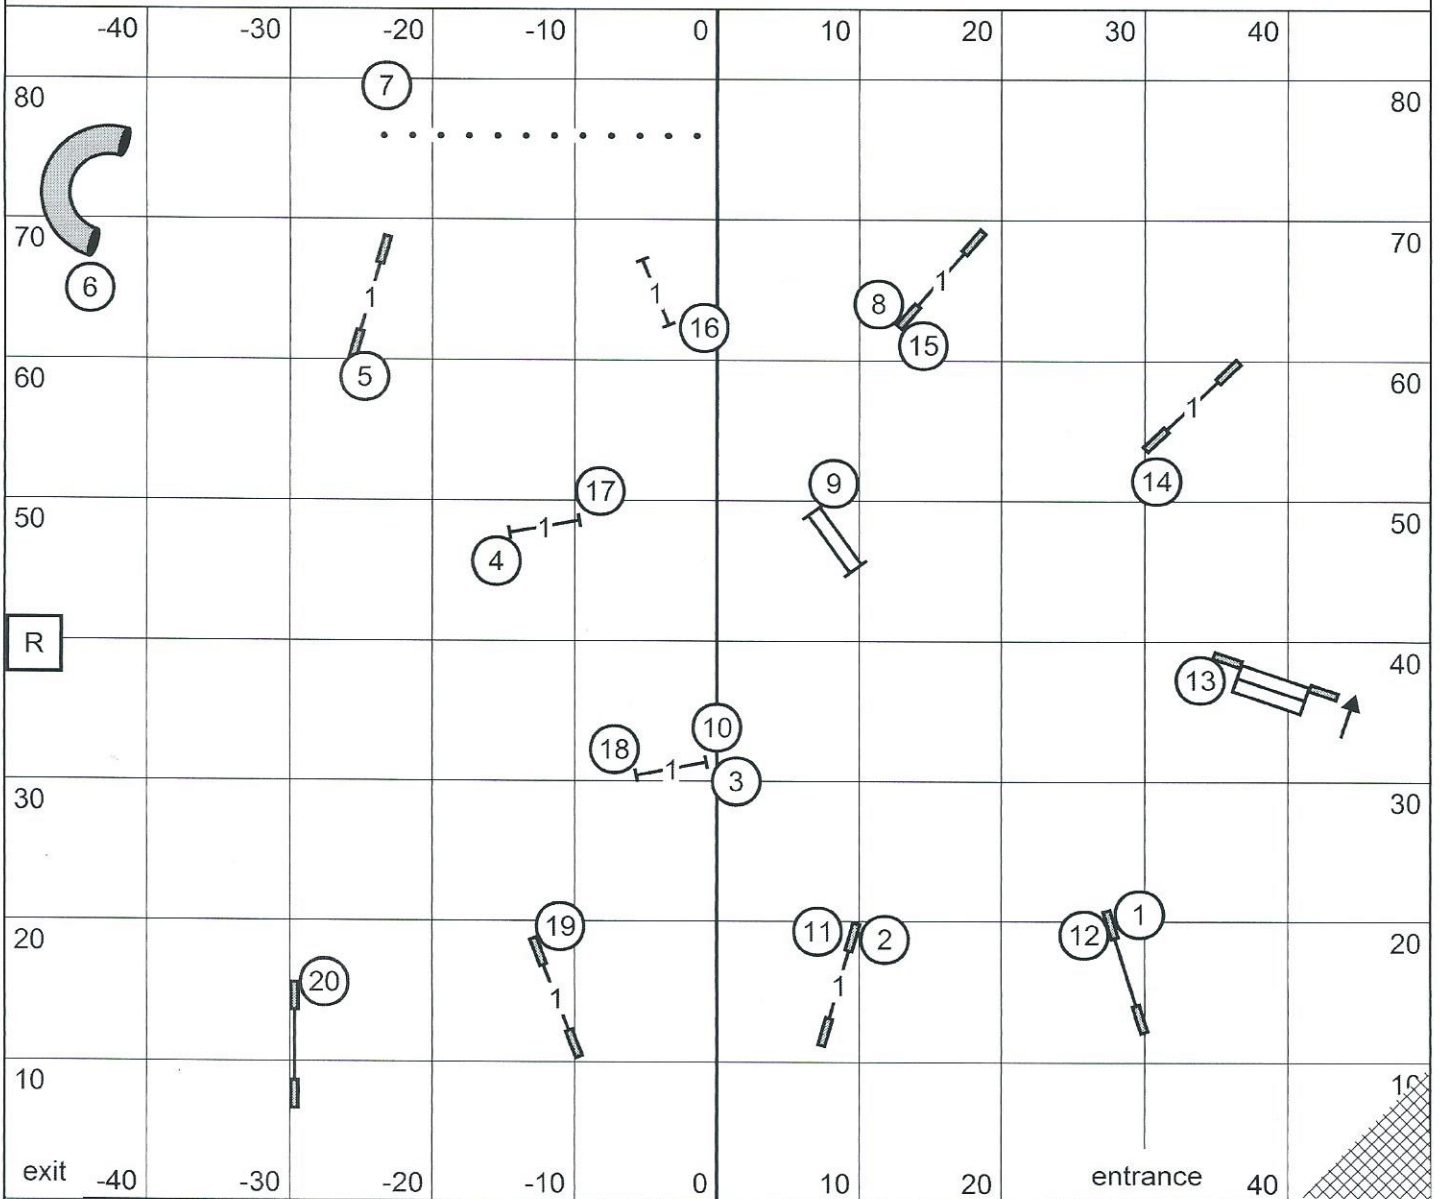

Saturday Excellent/Master STD

Excellent/Master STD
October 24, 2015

Next dog in after
Chute #15

Moore County Kennel Club
Judge: Brian Brane

Saturday Open STD

Open STD
October 24, 2015

Next dog in after
Triple #16

Moore County Kennel Club
Judge: Brian Brane

Saturday Novice STD

Novice STD
October 24, 2015

Next dog in after
Broadjump #14

Moore County Kennel Club
Judge: Brian Brane

Saturday Excellent/Master JWW

Excellent/Master JWW
October 24, 2015

Next dog in after
Triple #13

Moore County Kennel Club
Judge: Brian Brane

Saturday Open JWW

Open JWW
October 24, 2015

Next dog in after
Triple #13

Moore County Kennel Club
Judge: Brian Brane

Saturday Novice JWW