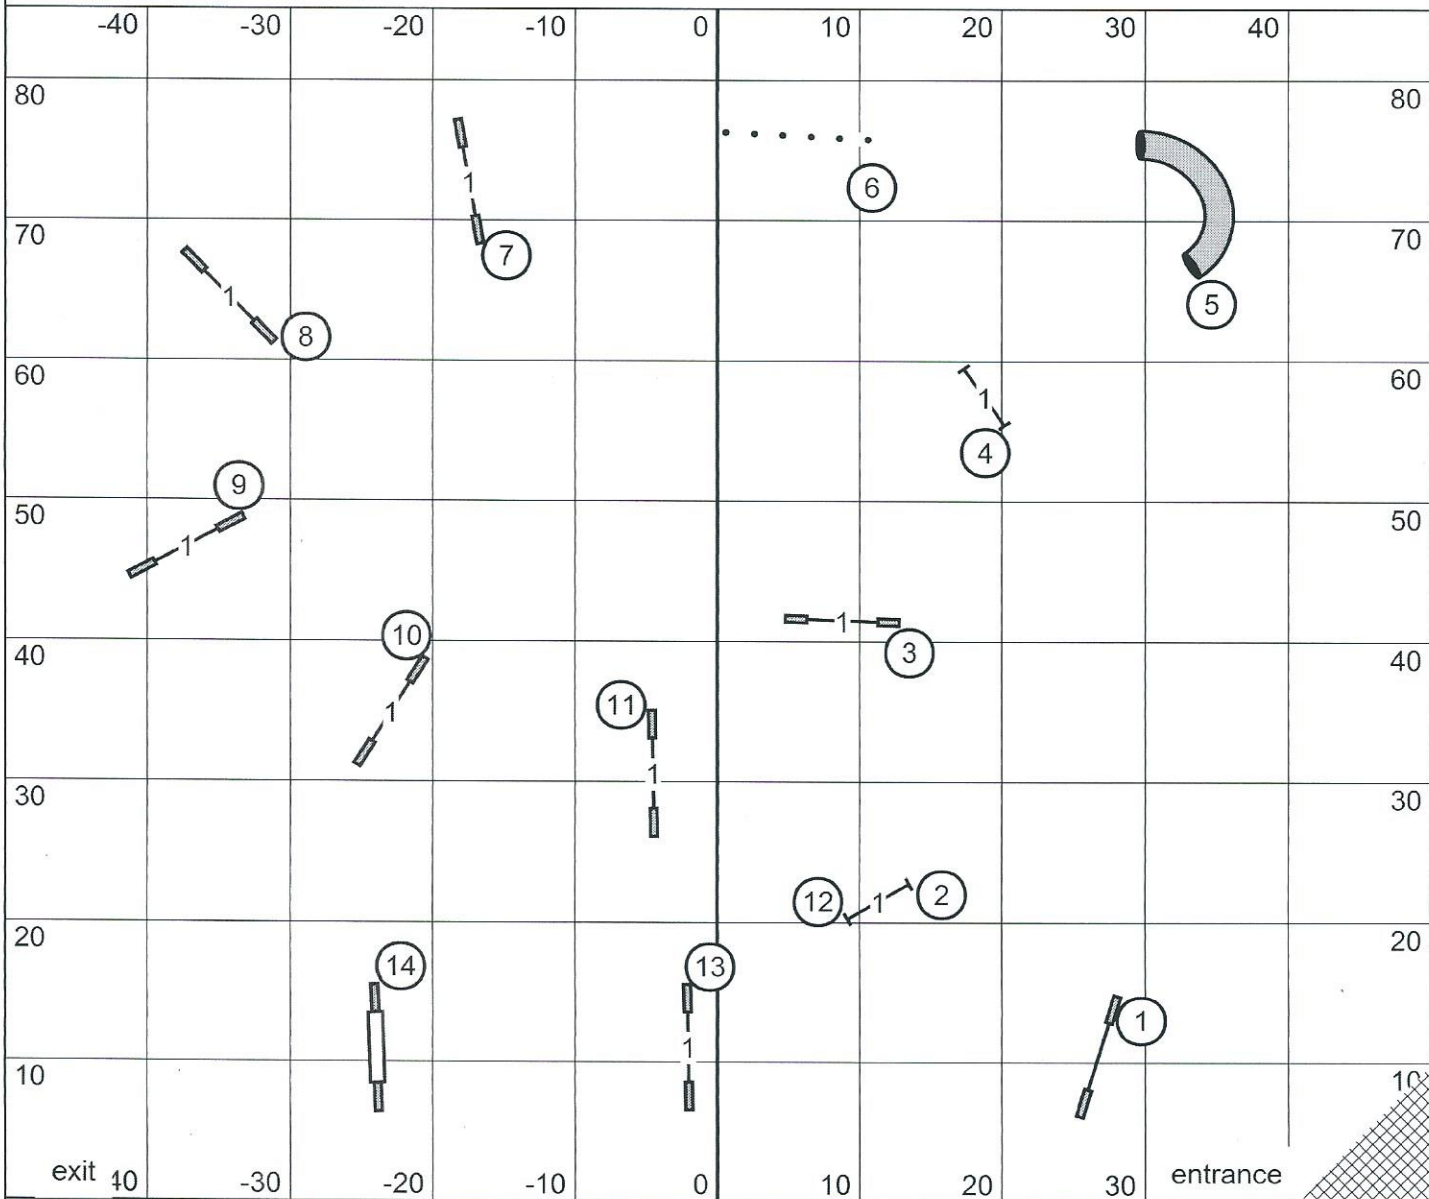

Sunday Excellent/Master JWW

Excellent/Master JWW
October 25, 2015

Next dog in after
Jump #16

Moore County Kennel Club
Judge: Brian Brane

Sunday Open JWW

Open JWW
October 25, 2015

Next dog in after
Jump #14

Moore County Kennel Club
Judge: Brian Brane

Sunday Novice JWW

Novice JWW
October 25, 2015

Next dog in after
Jump #13

Moore County Kennel Club
Judge: Brian Brane

Sunday Excellent/Master STD

Excellent/Master STD
October 25, 2015

Next dog in after
Chute# 14

Moore County Kennel Club
Judge: Brian Brane

Sunday Open STD

Open STD
October 25, 2015

Next dog in after
Chute# 12

Moore County Kennel Club
Judge: Brian Brane

Sunday Novice STD

Novice STD
October 25, 2015

Next dog in after
Chute# 11