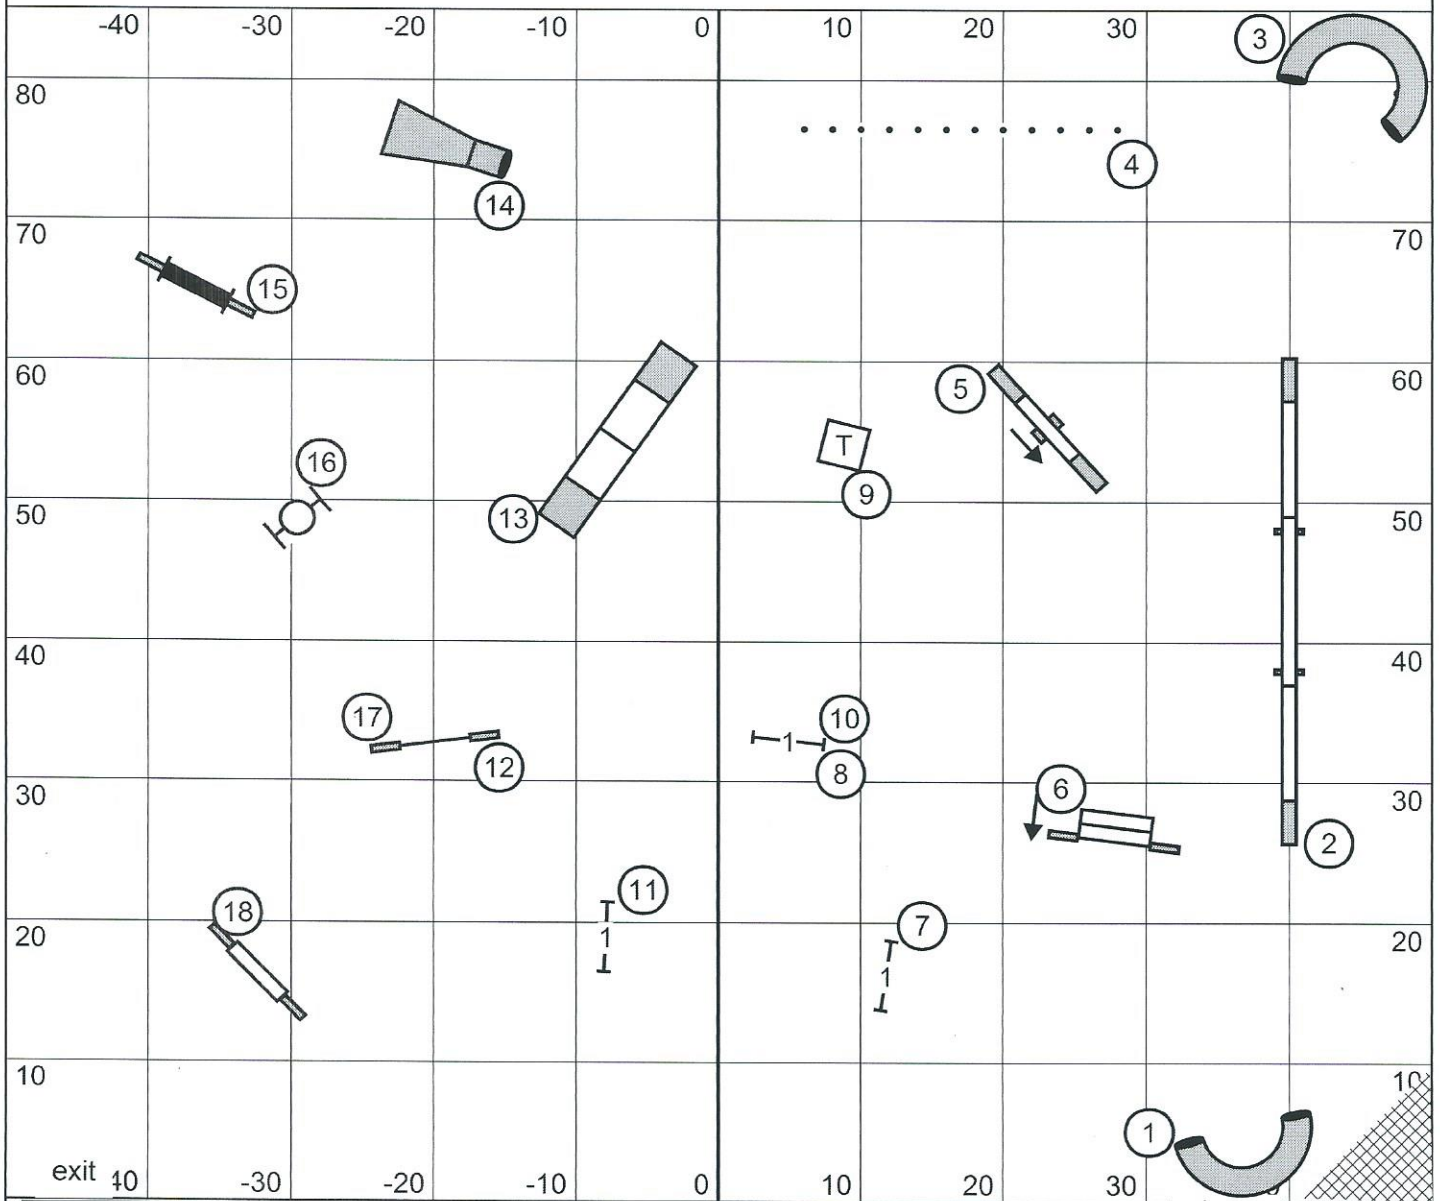

Sunday Novice JWW

Novice JWW
October 25, 2015

Next dog in after
Jump #13

Moore County Kennel Club
Judge: Brian Brane

Sunday Excellent/Master STD

Excellent/Master STD
October 25, 2015

Next dog in after
Chute# 14

Moore County Kennel Club
Judge: Brian Brane

Sunday Open STD

Open STD
October 25, 2015

Next dog in after
Chute# 12

Moore County Kennel Club
Judge: Brian Brane

Sunday Novice STD

Novice STD
October 25, 2015

Next dog in after
Chute# 11