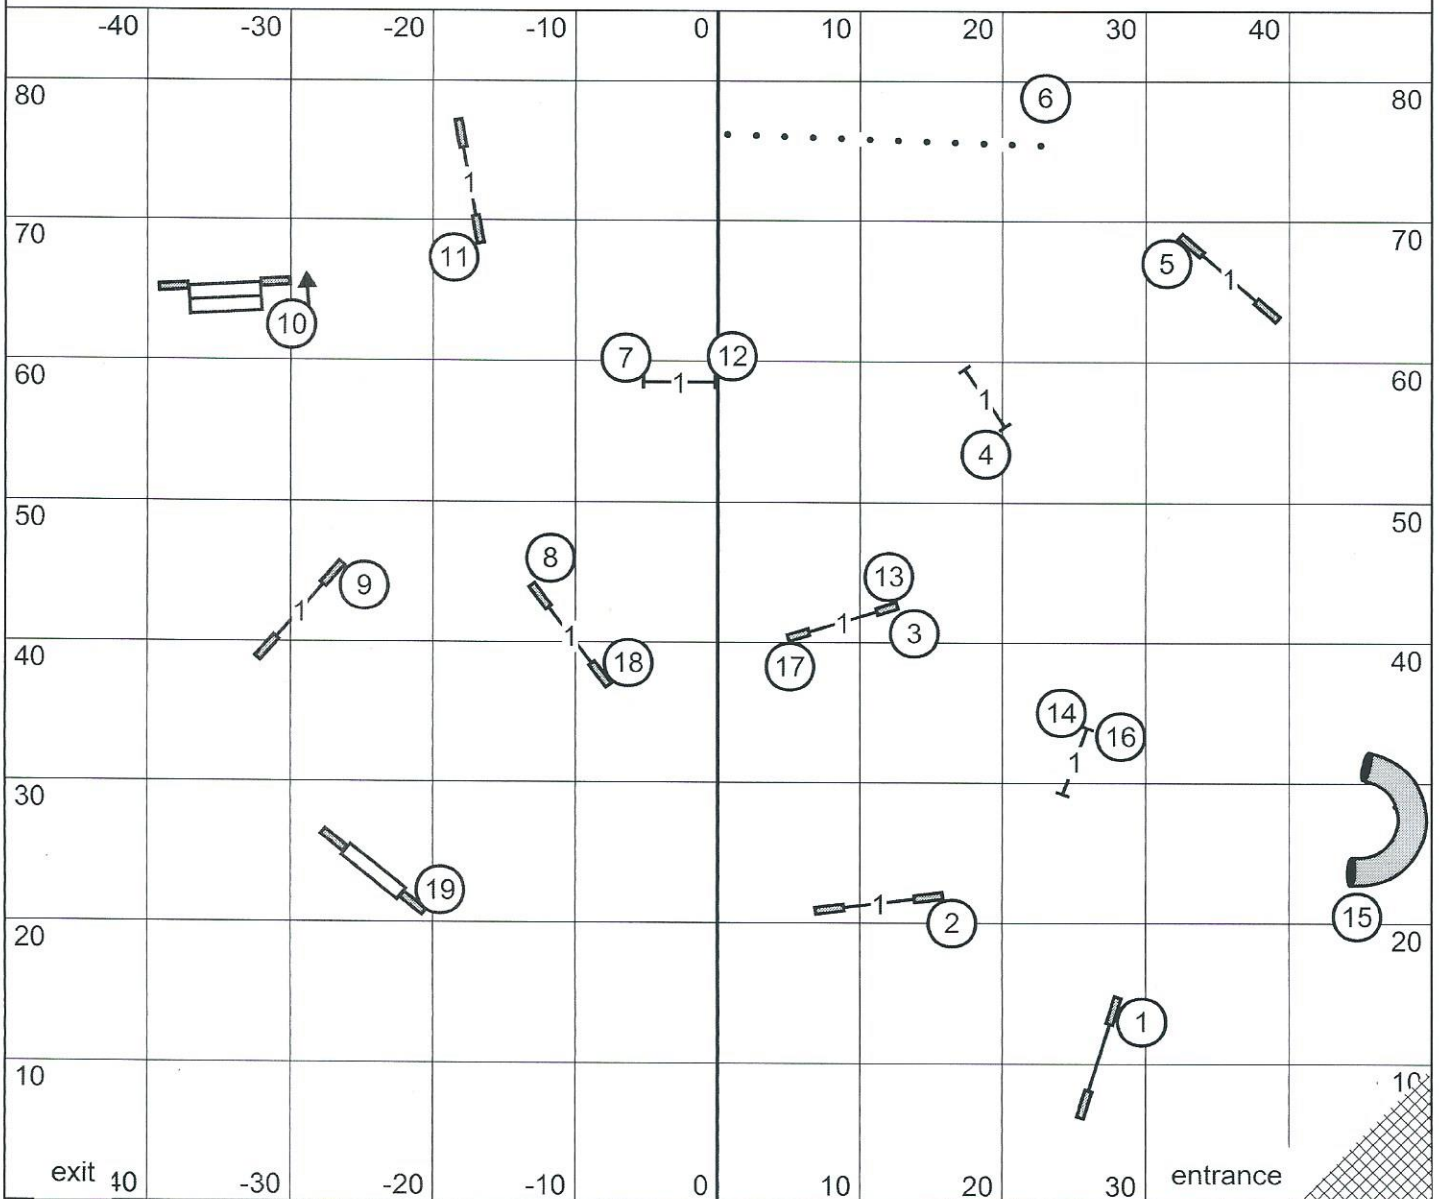

Sunday Excellent/Master JWW

Excellent/Master JWW
October 25, 2015

Next dog in after
Jump #16

Moore County Kennel Club
Judge: Brian Brane

Sunday Open JWW

Open JWW
October 25, 2015

Next dog in after
Jump #14

Moore County Kennel Club
Judge: Brian Brane

Sunday Novice JWW

Novice JWW
October 25, 2015

Next dog in after
Jump #13

Moore County Kennel Club
Judge: Brian Brane

Sunday Excellent/Master STD

Excellent/Master STD
October 25, 2015

Next dog in after
Chute# 14

Moore County Kennel Club
Judge: Brian Brane

Sunday Open STD

Open STD
October 25, 2015

Next dog in after
Chute# 12

Moore County Kennel Club
Judge: Brian Brane

Sunday Novice STD

Novice STD
October 25, 2015

Next dog in after
Chute# 11

Moore County Kennel Club
Judge: Brian Brane