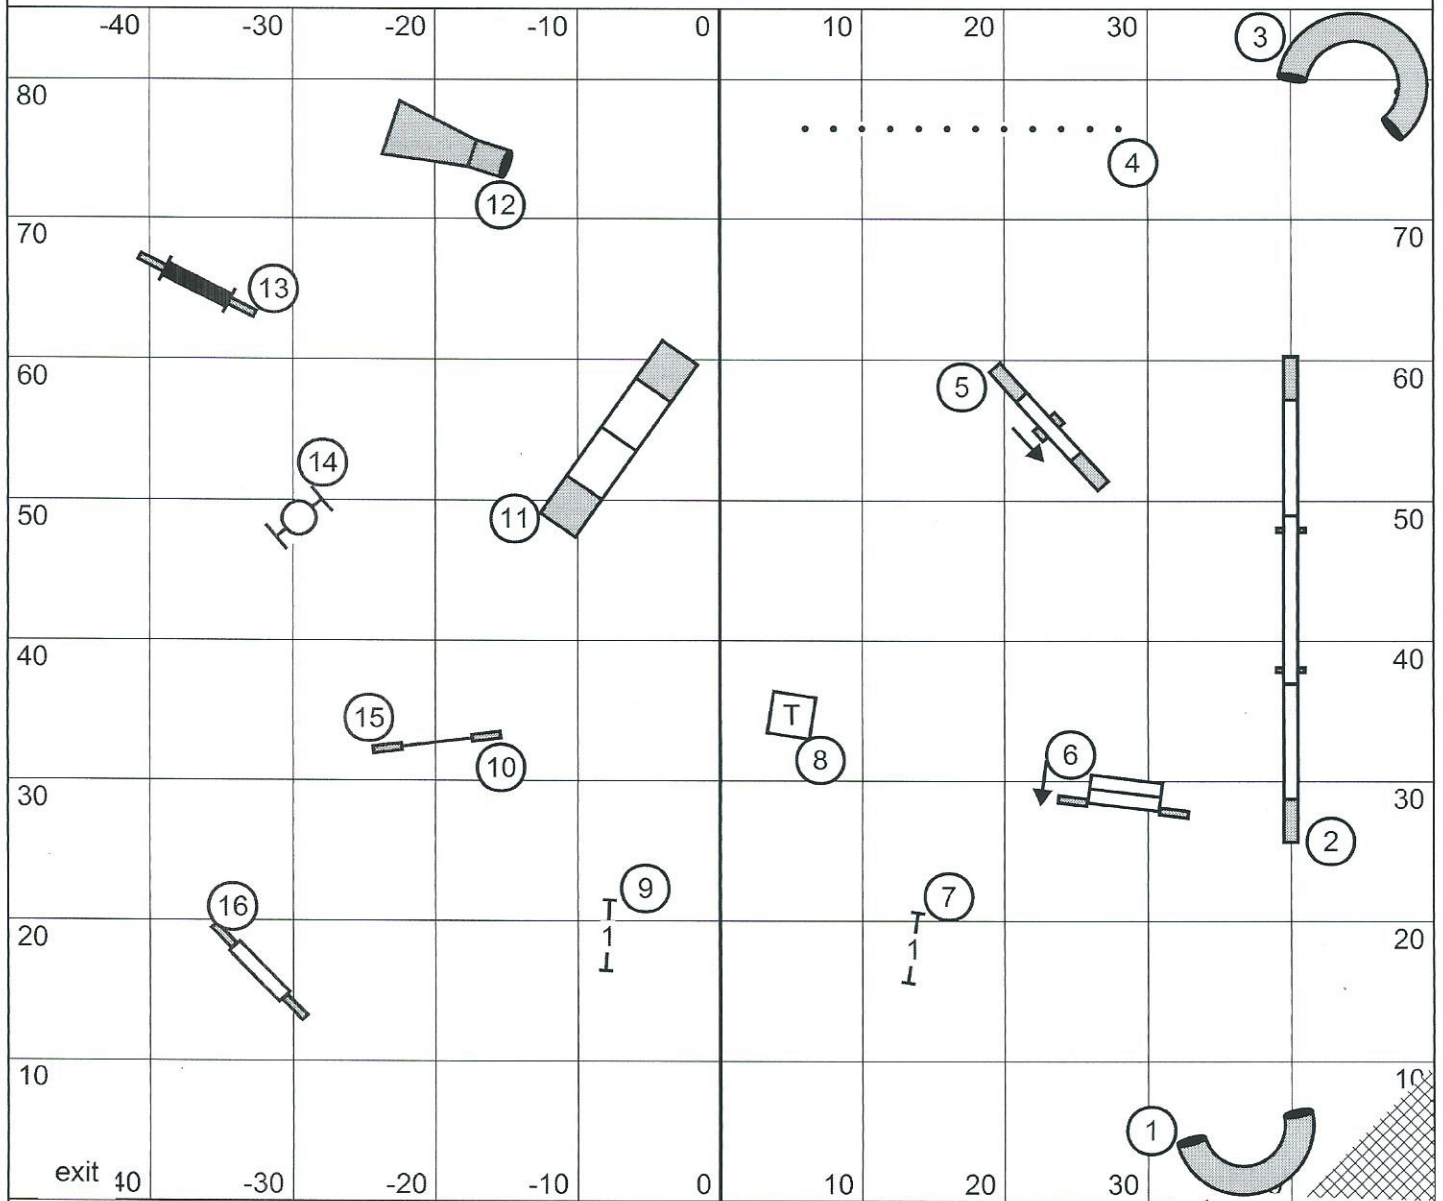

Sunday Novice JWW

Novice JWW
October 25, 2015

Next dog in after
Jump #13

Moore County Kennel Club
Judge: Brian Brane

Sunday Excellent/Master STD

Excellent/Master STD
October 25, 2015

Next dog in after
Chute# 14

Moore County Kennel Club
Judge: Brian Brane

Sunday Open STD

Open STD
October 25, 2015

Next dog in after
Chute# 12

Moore County Kennel Club
Judge: Brian Brane

Sunday Novice STD

Novice STD
October 25, 2015

Next dog in after
Chute# 11