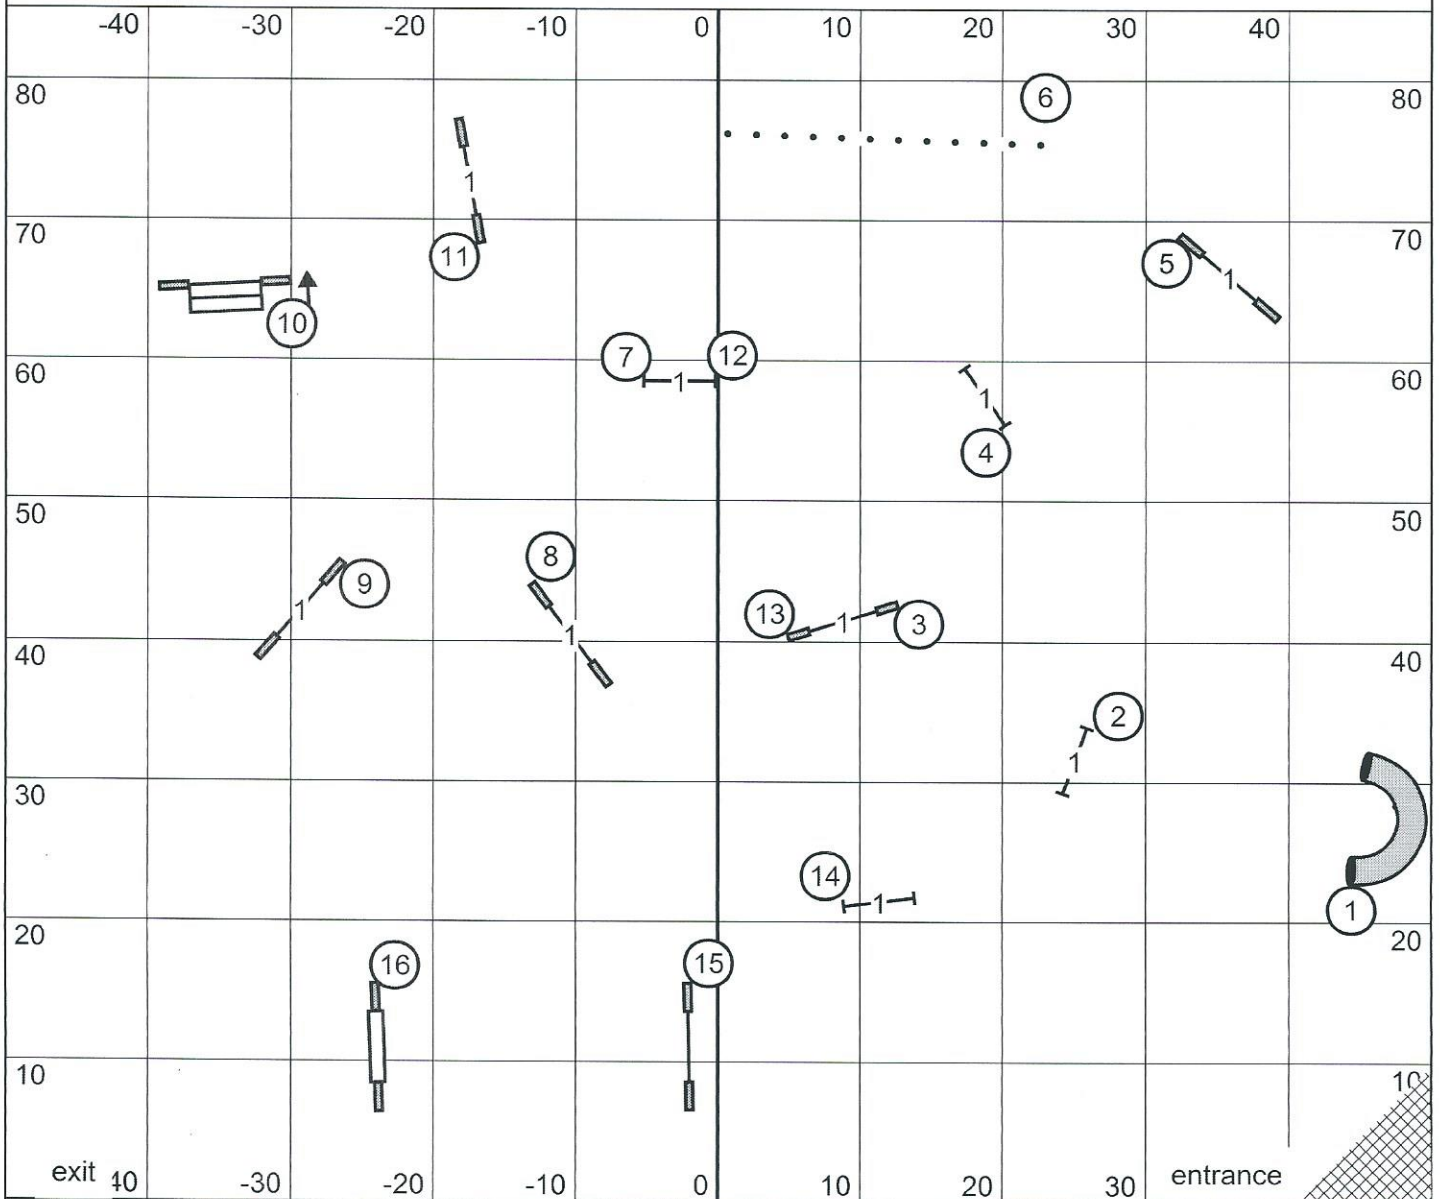

Sunday Excellent/Master JWW

Excellent/Master JWW
October 25, 2015

Next dog in after
Jump #16

Moore County Kennel Club
Judge: Brian Brane

Sunday Open JWW

Open JWW
October 25, 2015

Next dog in after
Jump #14

Moore County Kennel Club
Judge: Brian Brane

Sunday Novice JWW

Novice JWW
October 25, 2015

Next dog in after
Jump #13

Moore County Kennel Club
Judge: Brian Brane

Sunday Excellent/Master STD

Excellent/Master STD
October 25, 2015

Next dog in after
Chute# 14

Moore County Kennel Club
Judge: Brian Brane

Sunday Open STD

Open STD
October 25, 2015

Next dog in after
Chute# 12

Moore County Kennel Club
Judge: Brian Brane

Sunday Novice STD

Novice STD
October 25, 2015

Next dog in after
Chute# 11