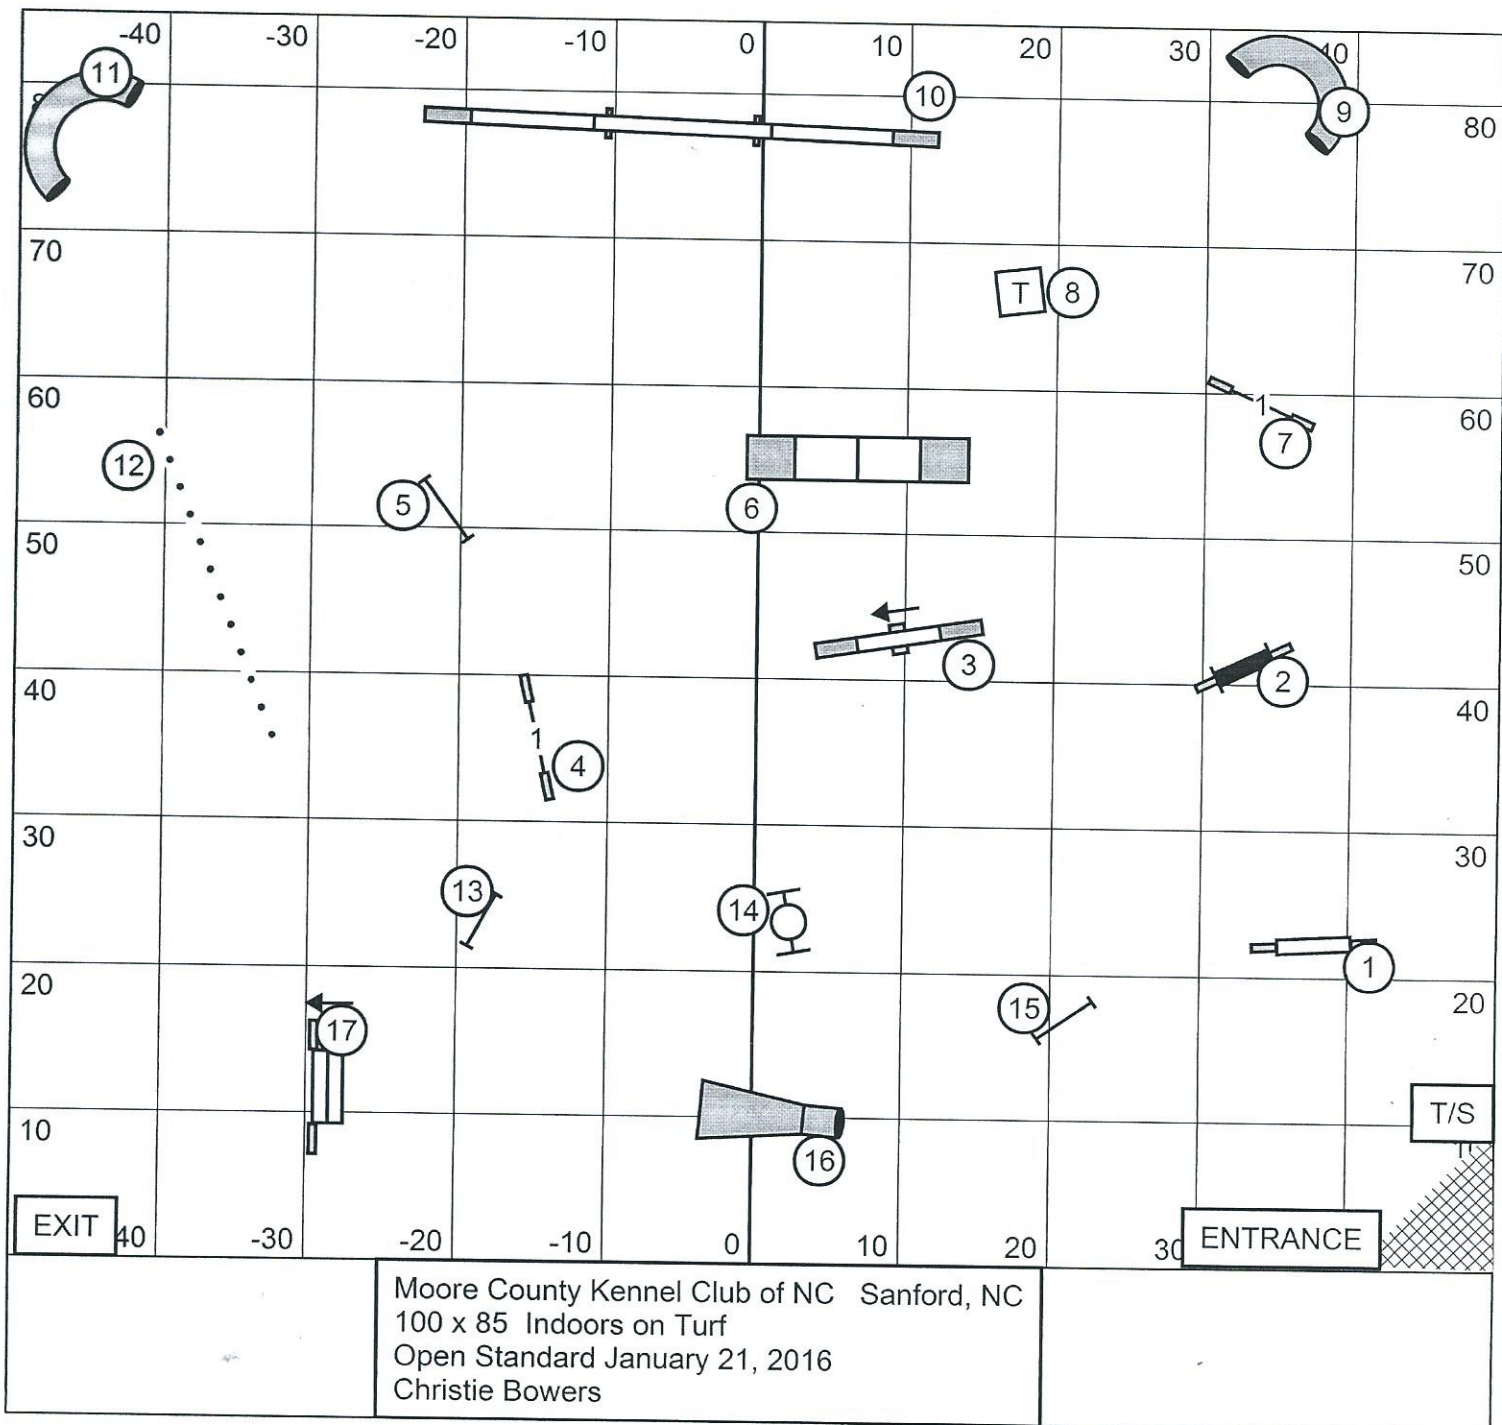

Moore County Kennel Club of NC Sanford, NC
 100 x 85 Indoors on Turf
 Excellent/Master Standard January 21, 2016
 Christie Bowers

Moore County Kennel Club of NC Sanford, NC
 100 x 85 Indoors on Turf
 Open Standard January 21, 2016
 Christie Bowers

Moore County Kennel Club of NC Sanford, NC
 100 x 85 Indoors on Turf
 Novice Standard January 21, 2016
 Christie Bowers

EXIT 40

T/S 30

ENTRANCE

Moore County Kennel Club of NC Sanford, NC
 100 x 85 Indoors on Turf
 Excellent/Master JWW January 21, 2016
 Christie Bowers

Moore County Kennel Club of NC Sanford, NC
 100 x 85 Indoors on Turf
 Open JWW January 21, 2016
 Christie Bowers

Moore County Kennel Club of NC Sanford, NC
 100 x 85 Indoors on Turf
 Novice JWW January 21, 2016
 Christie Bowers