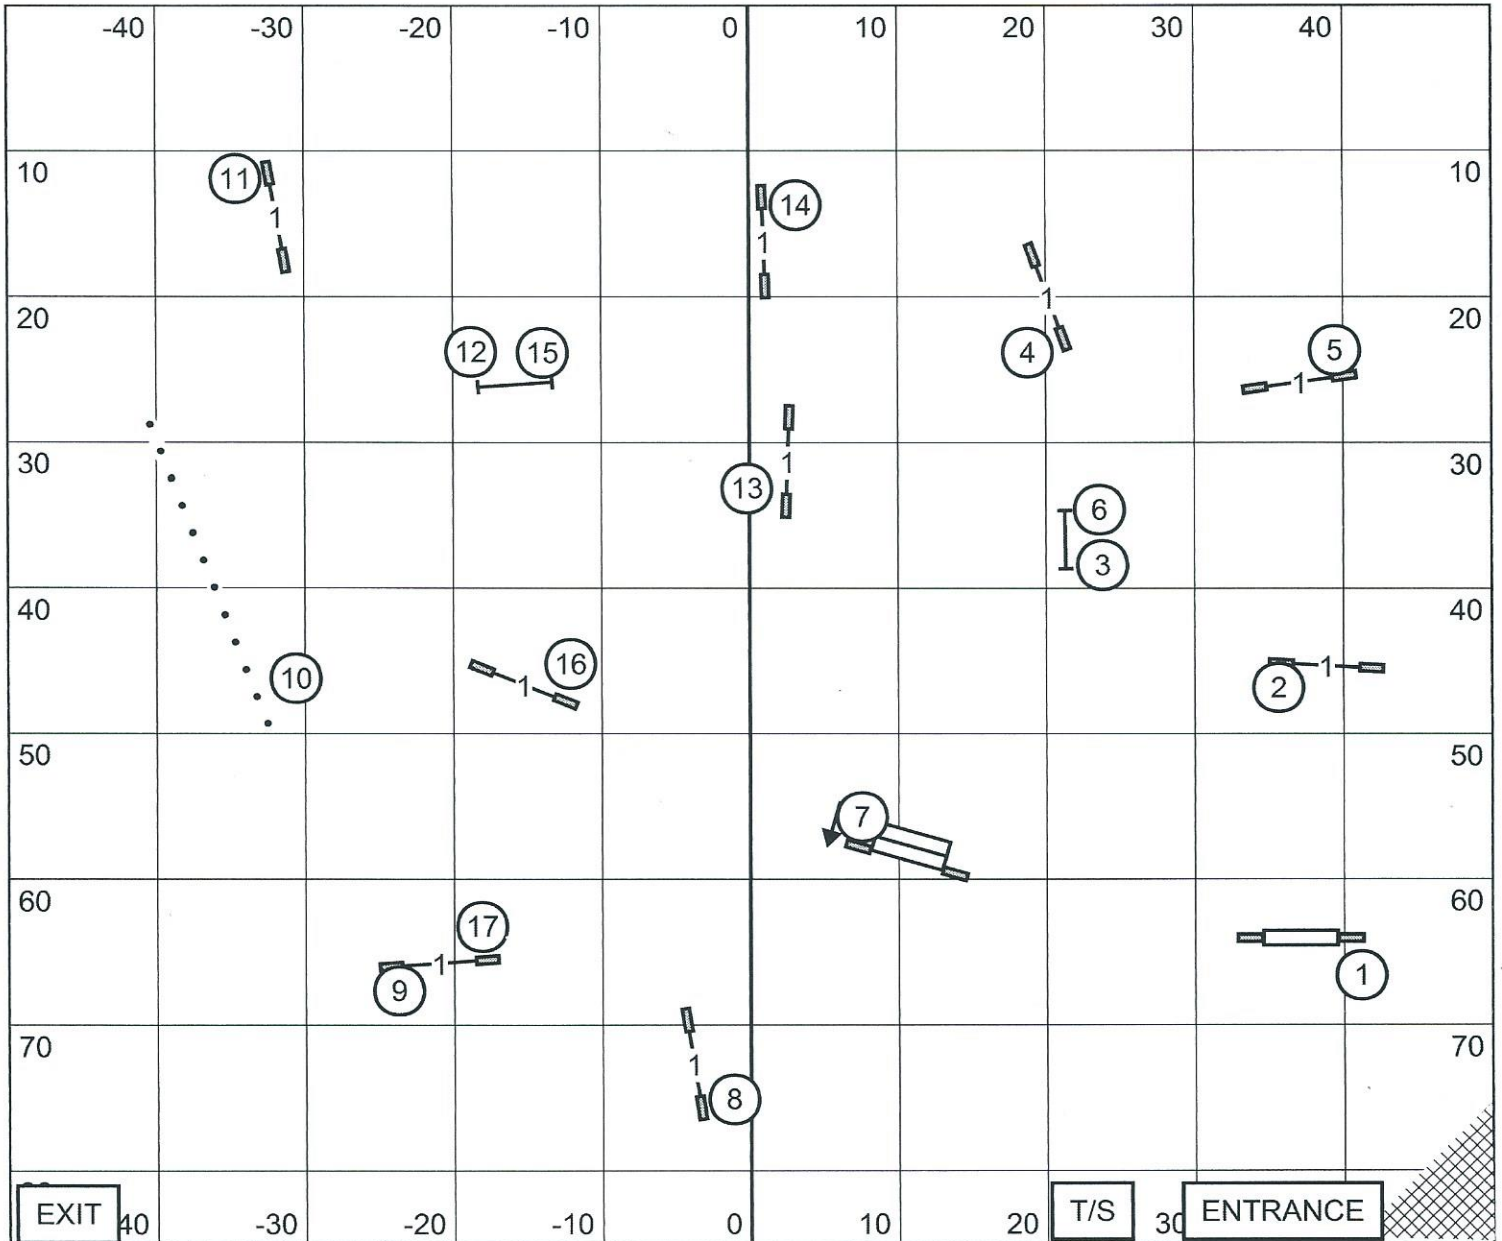

Moore County Kennel Club of NC Sanford, NC
 100 x 85 Indoors on Turf
 Excellent/Master Standard January 21, 2016
 Christie Bowers

Moore County Kennel Club of NC Sanford, NC
 100 x 85 Indoors on Turf
 Open Standard January 21, 2016
 Christie Bowers

Moore County Kennel Club of NC Sanford, NC
 100 x 85 Indoors on Turf
 Novice Standard January 21, 2016
 Christie Bowers

EXIT 40

T/S 30

ENTRANCE

Moore County Kennel Club of NC Sanford, NC
 100 x 85 Indoors on Turf
 Excellent/Master JWW January 21, 2016
 Christie Bowers

Moore County Kennel Club of NC Sanford, NC
 100 x 85 Indoors on Turf
 Open JWW January 21, 2016
 Christie Bowers

Moore County Kennel Club of NC Sanford, NC
 100 x 85 Indoors on Turf
 Novice JWW January 21, 2016
 Christie Bowers