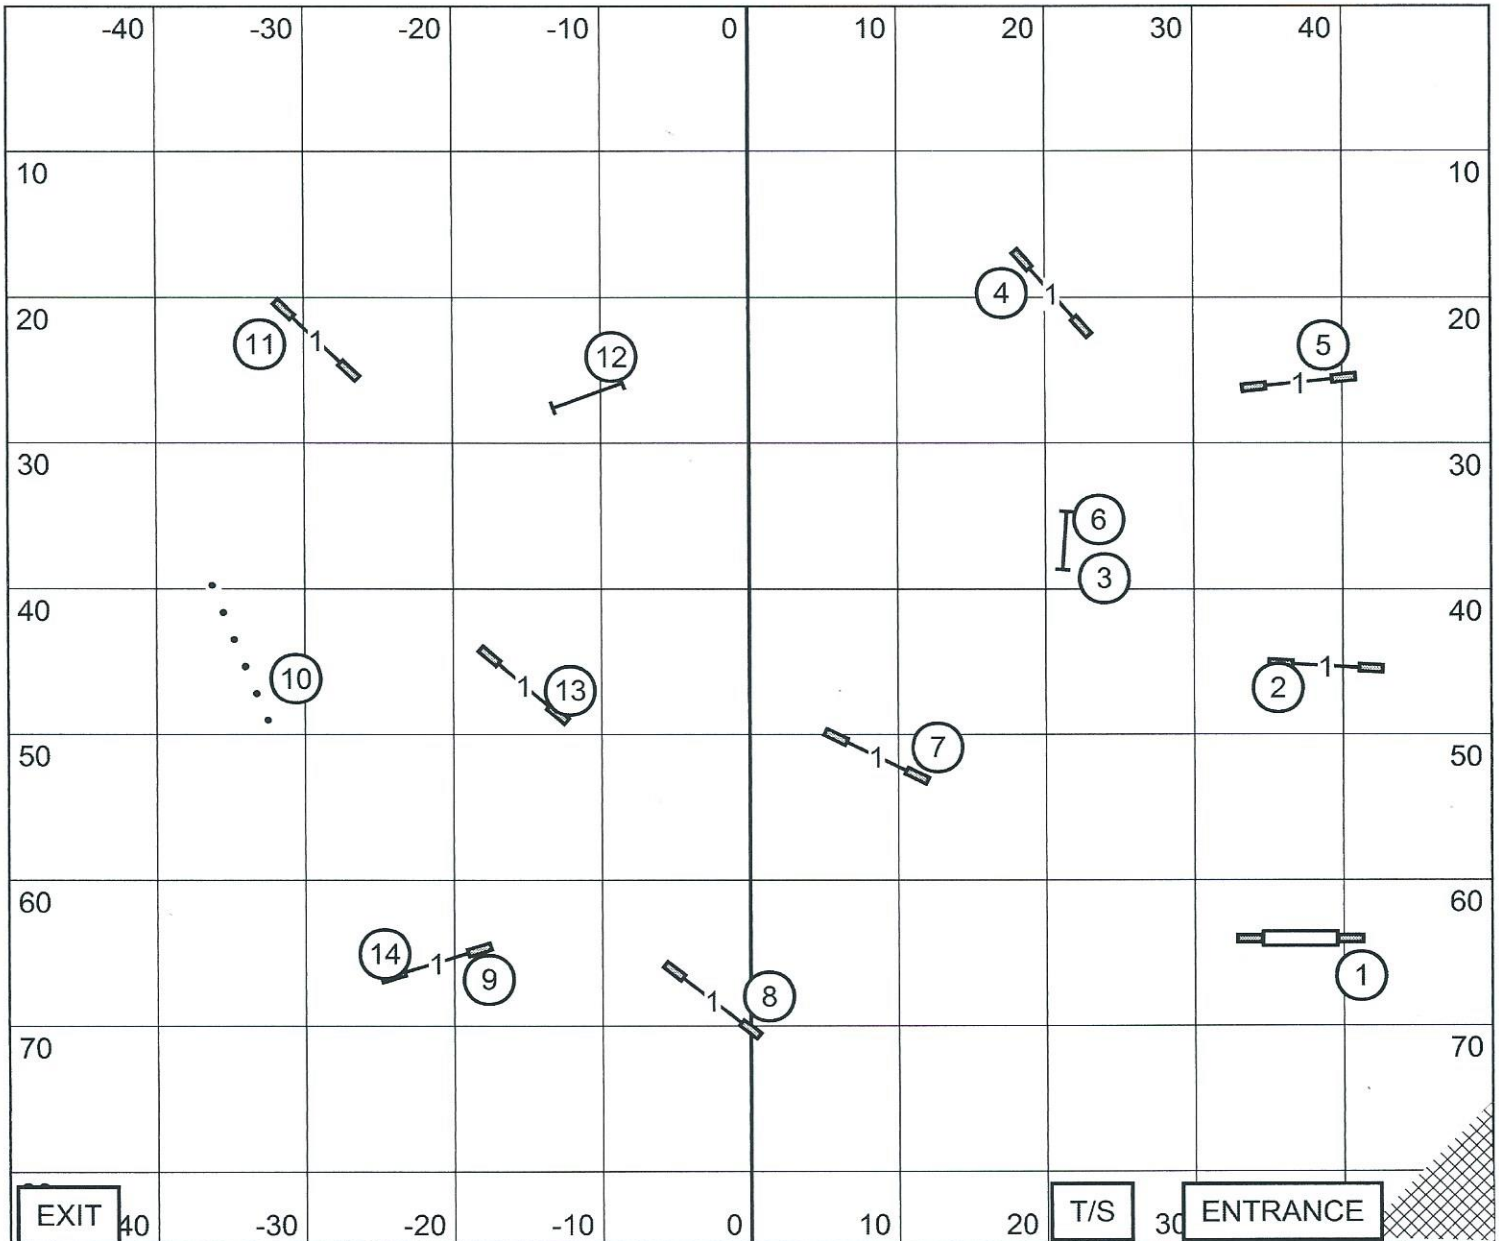

Moore County Kennel Club of NC Sanford, NC
 100 x 85 Indoors on Turf
 Excellent/Master Standard January 21, 2016
 Christie Bowers

Moore County Kennel Club of NC Sanford, NC
 100 x 85 Indoors on Turf
 Open Standard January 21, 2016
 Christie Bowers

Moore County Kennel Club of NC Sanford, NC
 100 x 85 Indoors on Turf
 Novice Standard January 21, 2016
 Christie Bowers

EXIT 40

T/S 30

ENTRANCE

Moore County Kennel Club of NC Sanford, NC
 100 x 85 Indoors on Turf
 Excellent/Master JWW January 21, 2016
 Christie Bowers

Moore County Kennel Club of NC Sanford, NC
 100 x 85 Indoors on Turf
 Open JWW January 21, 2016
 Christie Bowers

Moore County Kennel Club of NC Sanford, NC
 100 x 85 Indoors on Turf
 Novice JWW January 21, 2016
 Christie Bowers