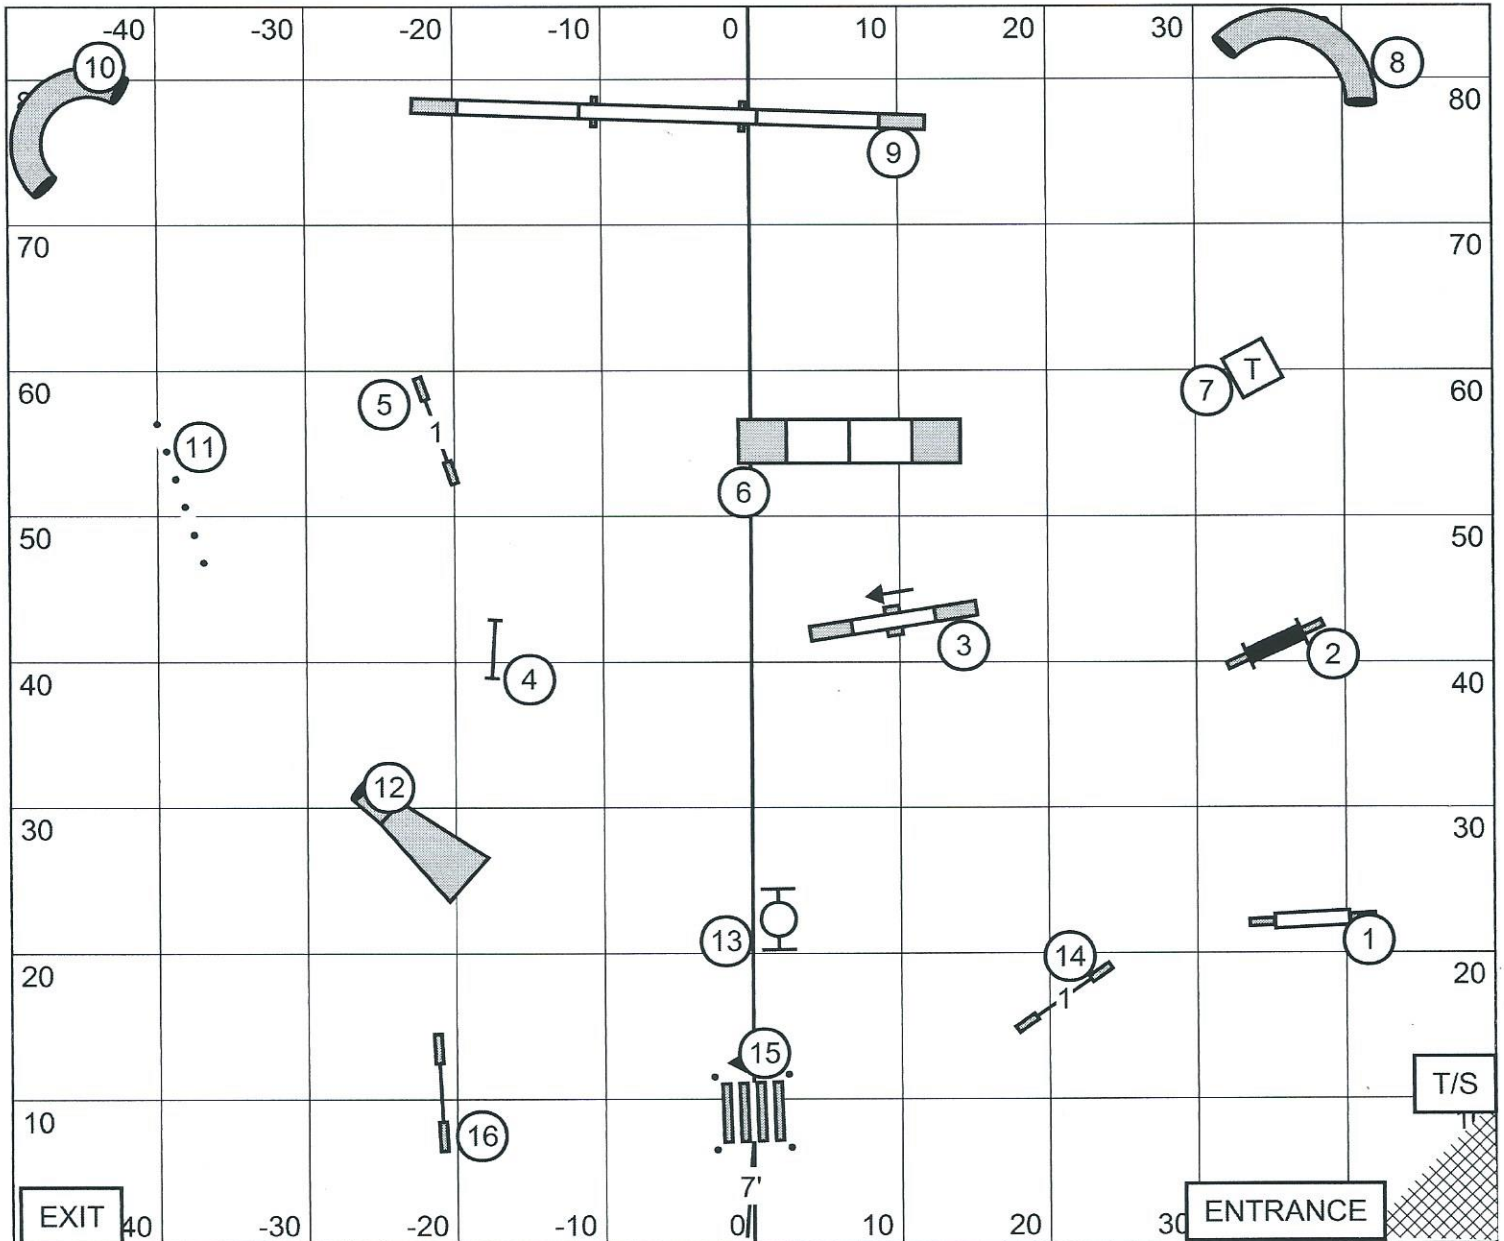

Moore County Kennel Club of NC Sanford, NC
 100 x 85 Indoors on Turf
 Excellent/Master Standard January 21, 2016
 Christie Bowers

Moore County Kennel Club of NC Sanford, NC
 100 x 85 Indoors on Turf
 Open Standard January 21, 2016
 Christie Bowers

Moore County Kennel Club of NC Sanford, NC
 100 x 85 Indoors on Turf
 Novice Standard January 21, 2016
 Christie Bowers

EXIT 40

T/S 30

ENTRANCE

Moore County Kennel Club of NC Sanford, NC
 100 x 85 Indoors on Turf
 Excellent/Master JWW January 21, 2016
 Christie Bowers

Moore County Kennel Club of NC Sanford, NC
 100 x 85 Indoors on Turf
 Open JWW January 21, 2016
 Christie Bowers

Moore County Kennel Club of NC Sanford, NC
 100 x 85 Indoors on Turf
 Novice JWW January 21, 2016
 Christie Bowers