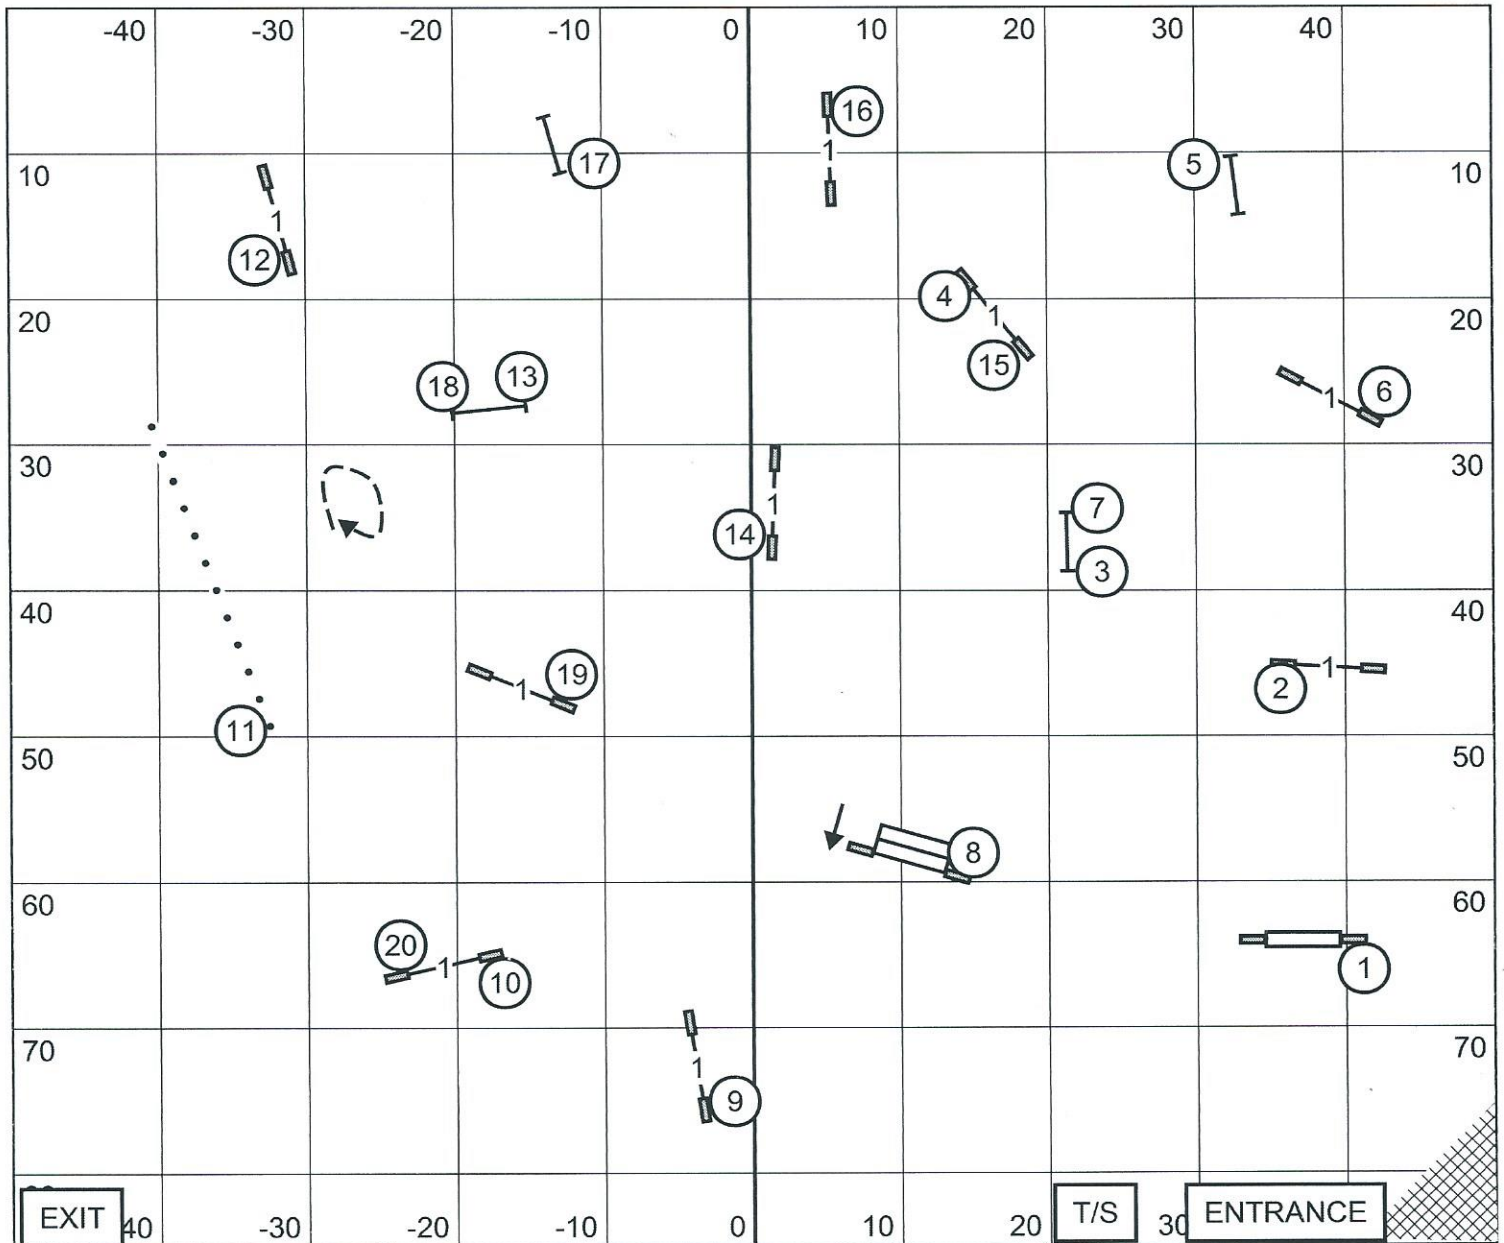

Moore County Kennel Club of NC Sanford, NC
 100 x 85 Indoors on Turf
 Excellent/Master Standard January 21, 2016
 Christie Bowers

Moore County Kennel Club of NC Sanford, NC
 100 x 85 Indoors on Turf
 Open Standard January 21, 2016
 Christie Bowers

Moore County Kennel Club of NC Sanford, NC
 100 x 85 Indoors on Turf
 Novice Standard January 21, 2016
 Christie Bowers

EXIT 40

T/S 30

ENTRANCE

Moore County Kennel Club of NC Sanford, NC
 100 x 85 Indoors on Turf
 Excellent/Master JWW January 21, 2016
 Christie Bowers

Moore County Kennel Club of NC Sanford, NC
 100 x 85 Indoors on Turf
 Open JWW January 21, 2016
 Christie Bowers

Moore County Kennel Club of NC Sanford, NC
 100 x 85 Indoors on Turf
 Novice JWW January 21, 2016
 Christie Bowers