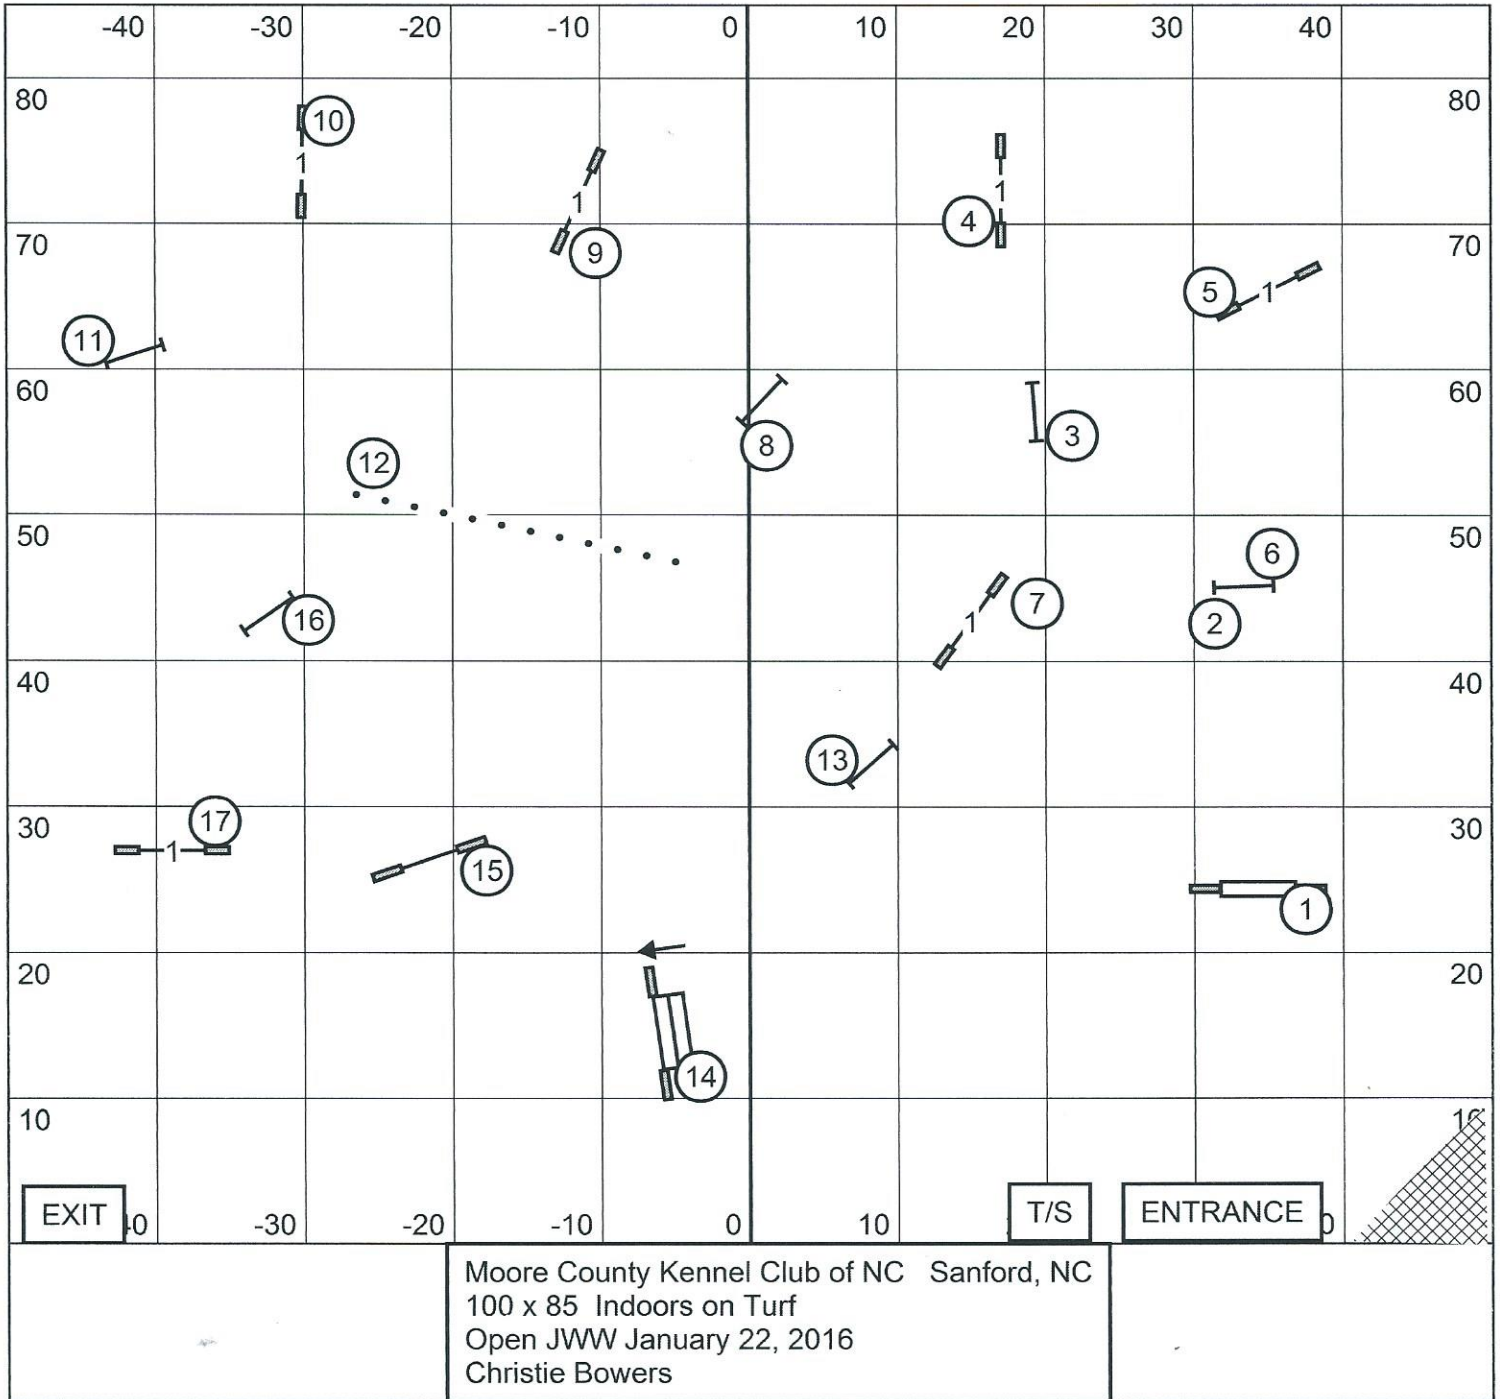

Moore County Kennel Club of NC Sanford, NC  
 100 x 85 Indoors on Turf  
 Open Standard January 22, 2016  
 Christie Bowers

Moore County Kennel Club of NC Sanford, NC  
 100 x 85 Indoors on Turf  
 Novice Standard January 22, 2016  
 Christie Bowers

Moore County Kennel Club of NC Sanford, NC  
 100 x 85 Indoors on Turf  
 Premier JWW January 22, 2016  
 Christie Bowers

Moore County Kennel Club of NC Sanford, NC  
 100 x 85 Indoors on Turf  
 Excellent/Master JWW January 22, 2016  
 Christie Bowers

Moore County Kennel Club of NC Sanford, NC  
 100 x 85 Indoors on Turf  
 Novice JWW January 22, 2016  
 Christie Bowers