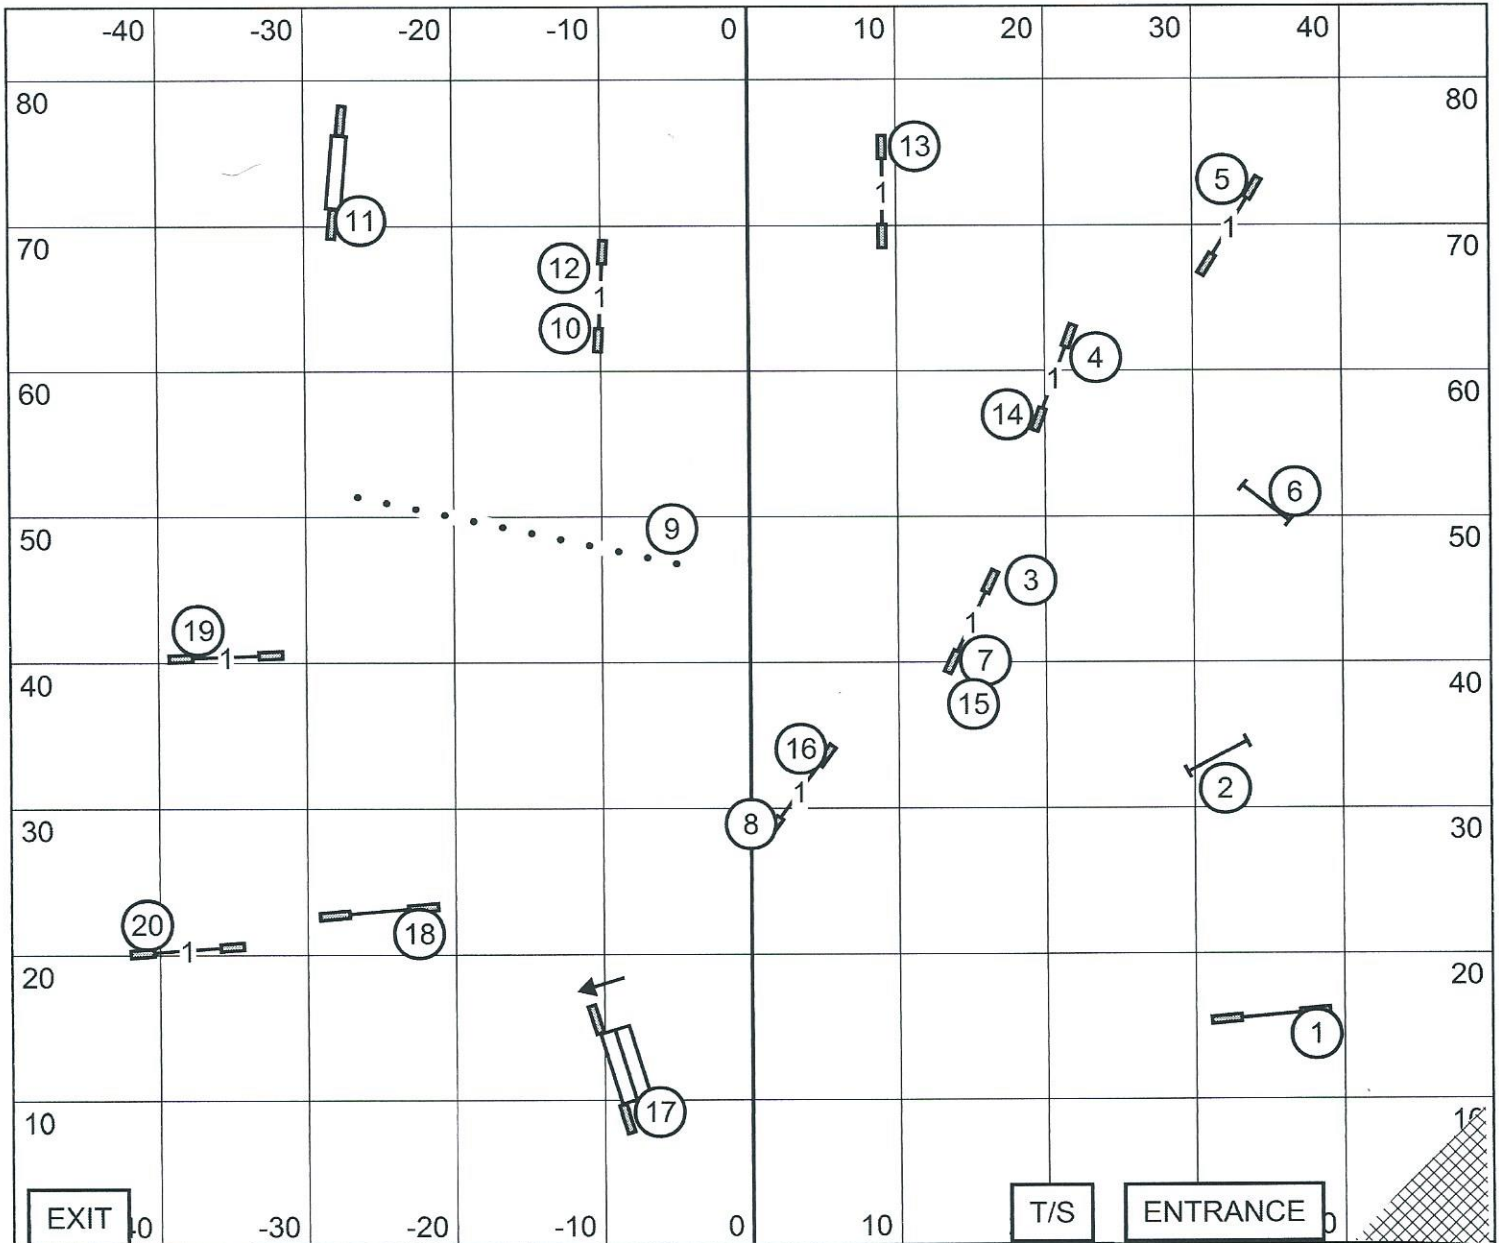

Moore County Kennel Club of NC Sanford, NC  
 100 x 85 Indoors on Turf  
 Open Standard January 22, 2016  
 Christie Bowers

Moore County Kennel Club of NC Sanford, NC  
 100 x 85 Indoors on Turf  
 Novice Standard January 22, 2016  
 Christie Bowers

Moore County Kennel Club of NC Sanford, NC  
 100 x 85 Indoors on Turf  
 Premier JWW January 22, 2016  
 Christie Bowers

Moore County Kennel Club of NC Sanford, NC  
 100 x 85 Indoors on Turf  
 Excellent/Master JWW January 22, 2016  
 Christie Bowers

Moore County Kennel Club of NC Sanford, NC  
 100 x 85 Indoors on Turf  
 Novice JWW January 22, 2016  
 Christie Bowers