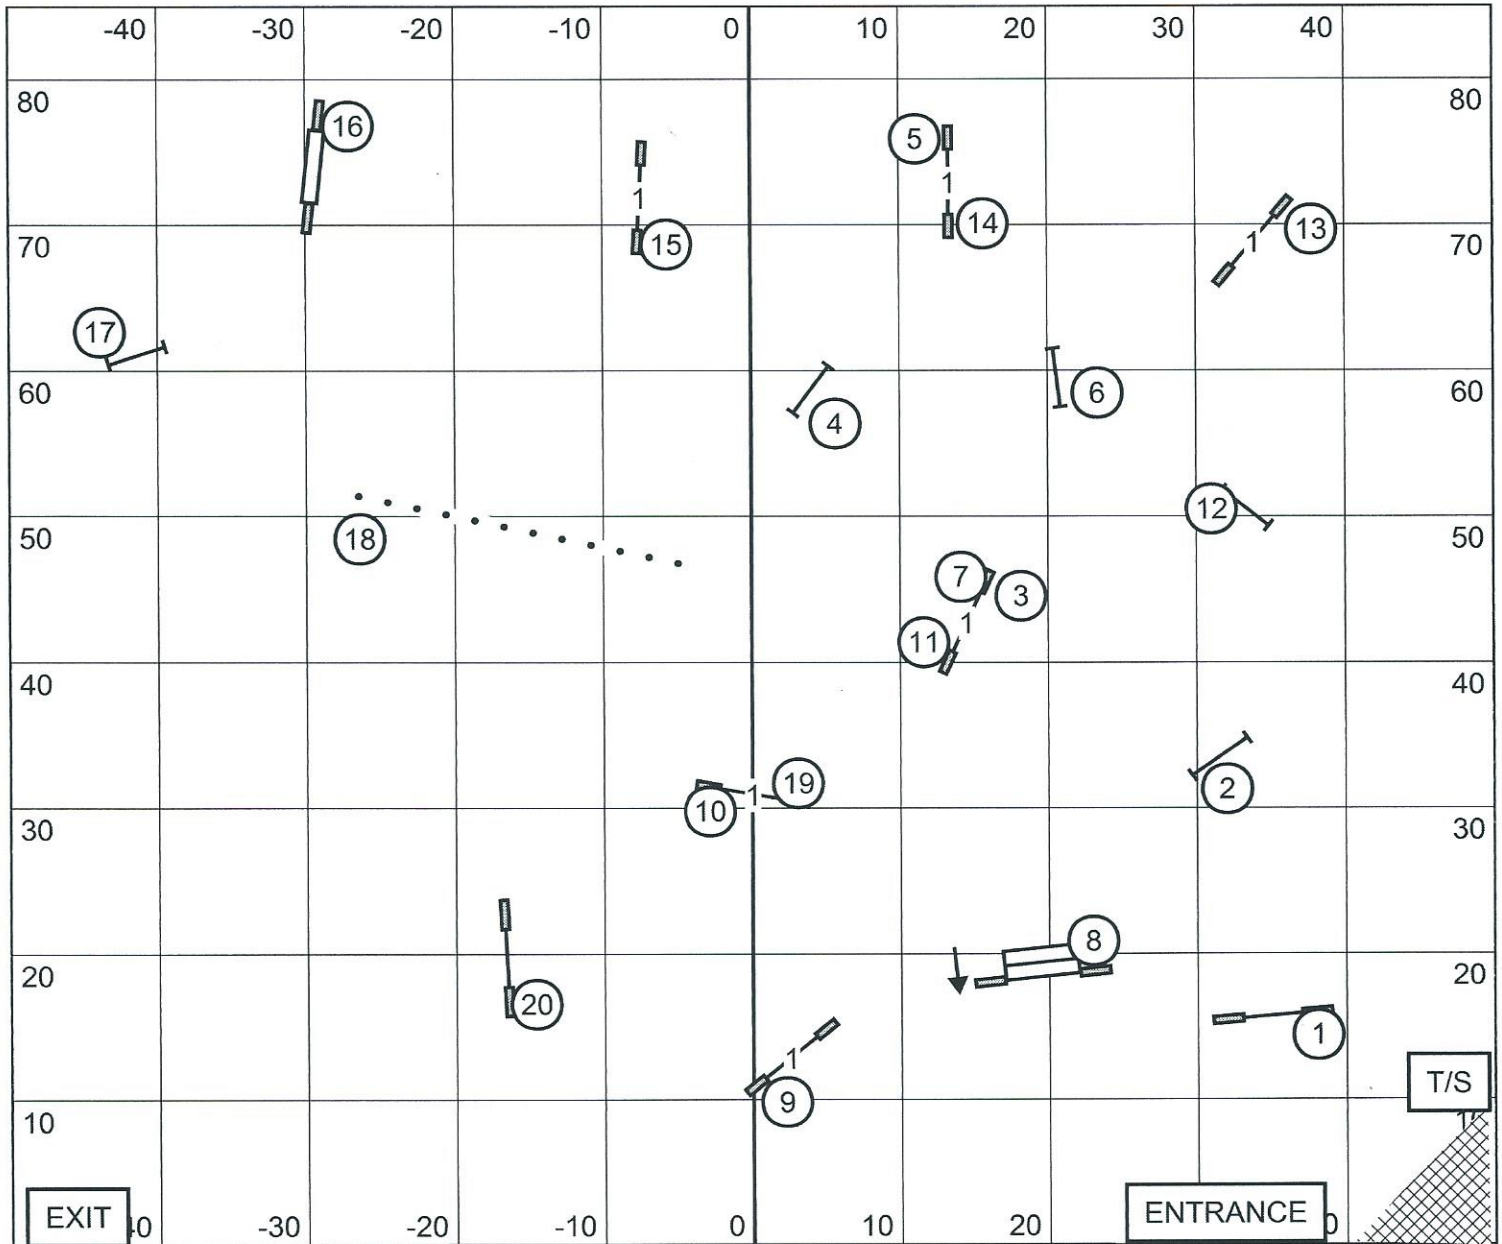

Moore County Kennel Club of NC Sanford, NC  
 100 x 85 Indoors on Turf  
 Open Standard January 22, 2016  
 Christie Bowers

Moore County Kennel Club of NC Sanford, NC  
 100 x 85 Indoors on Turf  
 Novice Standard January 22, 2016  
 Christie Bowers

Moore County Kennel Club of NC Sanford, NC  
 100 x 85 Indoors on Turf  
 Premier JWW January 22, 2016  
 Christie Bowers

Moore County Kennel Club of NC Sanford, NC  
 100 x 85 Indoors on Turf  
 Excellent/Master JWW January 22, 2016  
 Christie Bowers

Moore County Kennel Club of NC Sanford, NC  
 100 x 85 Indoors on Turf  
 Novice JWW January 22, 2016  
 Christie Bowers