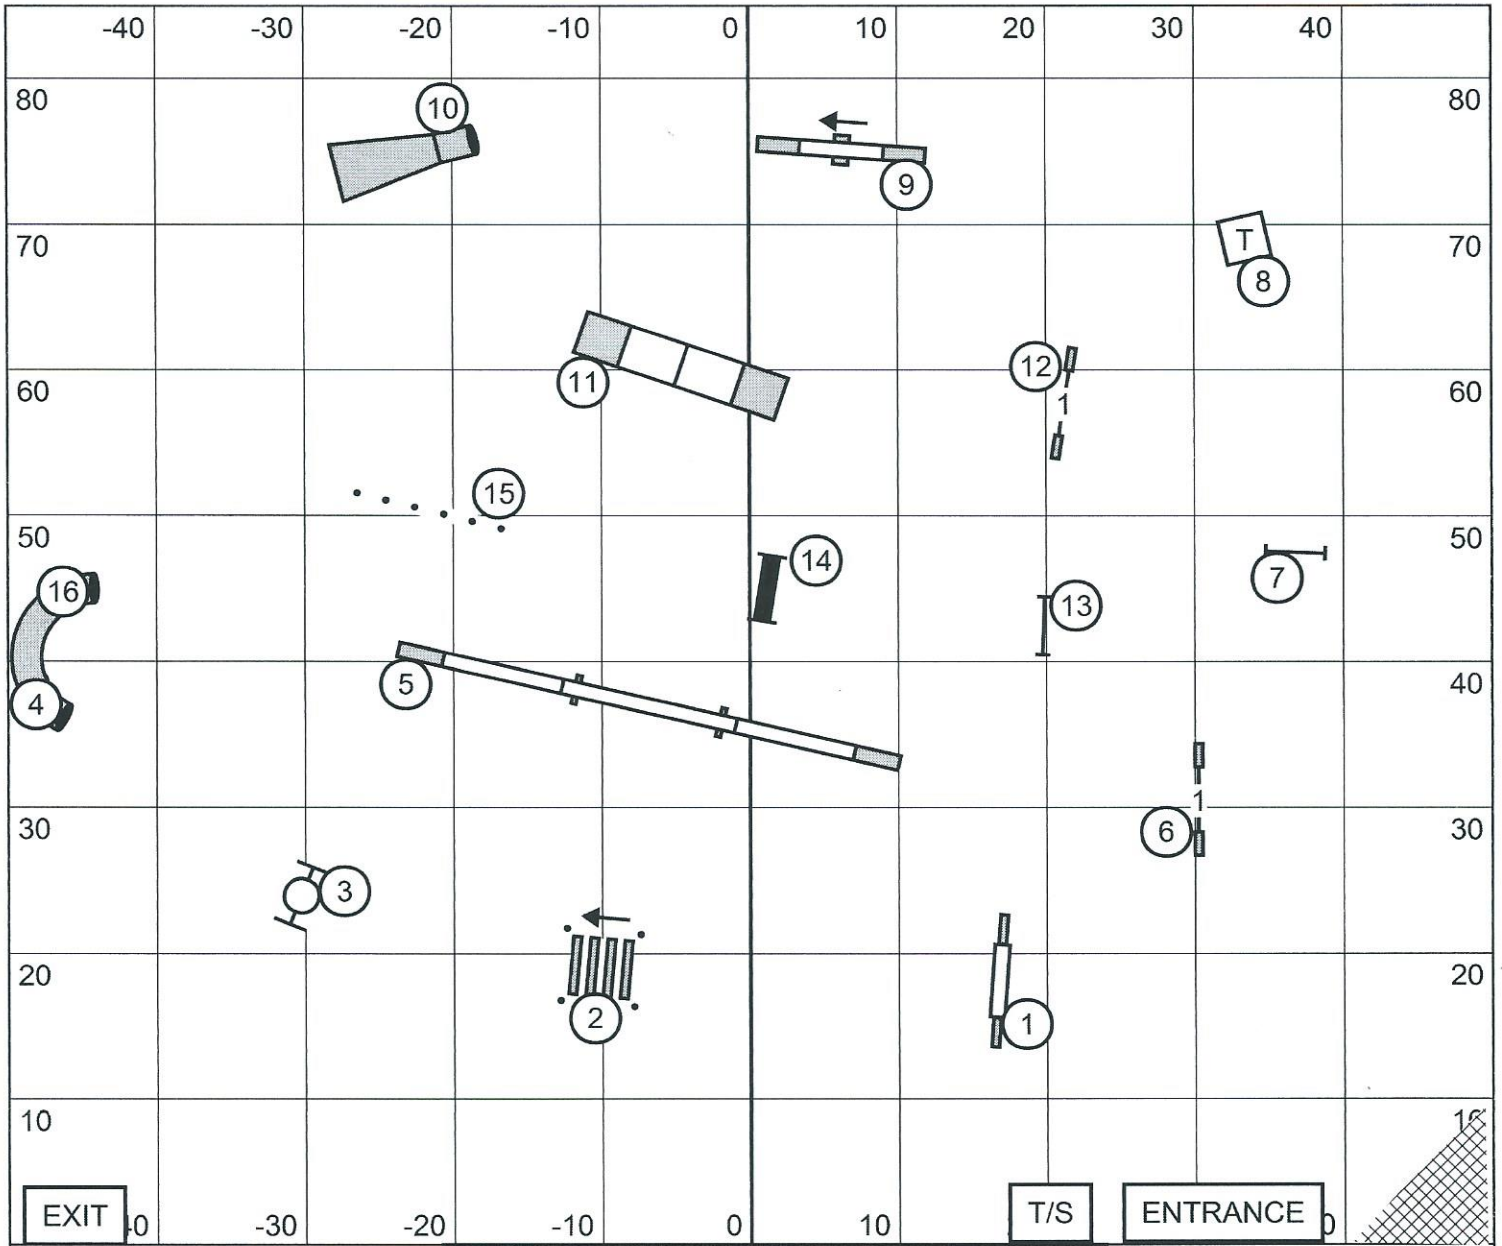

Moore County Kennel Club of NC Sanford, NC  
 100 x 85 Indoors on Turf  
 Open Standard January 22, 2016  
 Christie Bowers

Moore County Kennel Club of NC Sanford, NC  
 100 x 85 Indoors on Turf  
 Novice Standard January 22, 2016  
 Christie Bowers

Moore County Kennel Club of NC Sanford, NC  
 100 x 85 Indoors on Turf  
 Premier JWW January 22, 2016  
 Christie Bowers

Moore County Kennel Club of NC Sanford, NC  
 100 x 85 Indoors on Turf  
 Excellent/Master JWW January 22, 2016  
 Christie Bowers

Moore County Kennel Club of NC Sanford, NC  
 100 x 85 Indoors on Turf  
 Novice JWW January 22, 2016  
 Christie Bowers