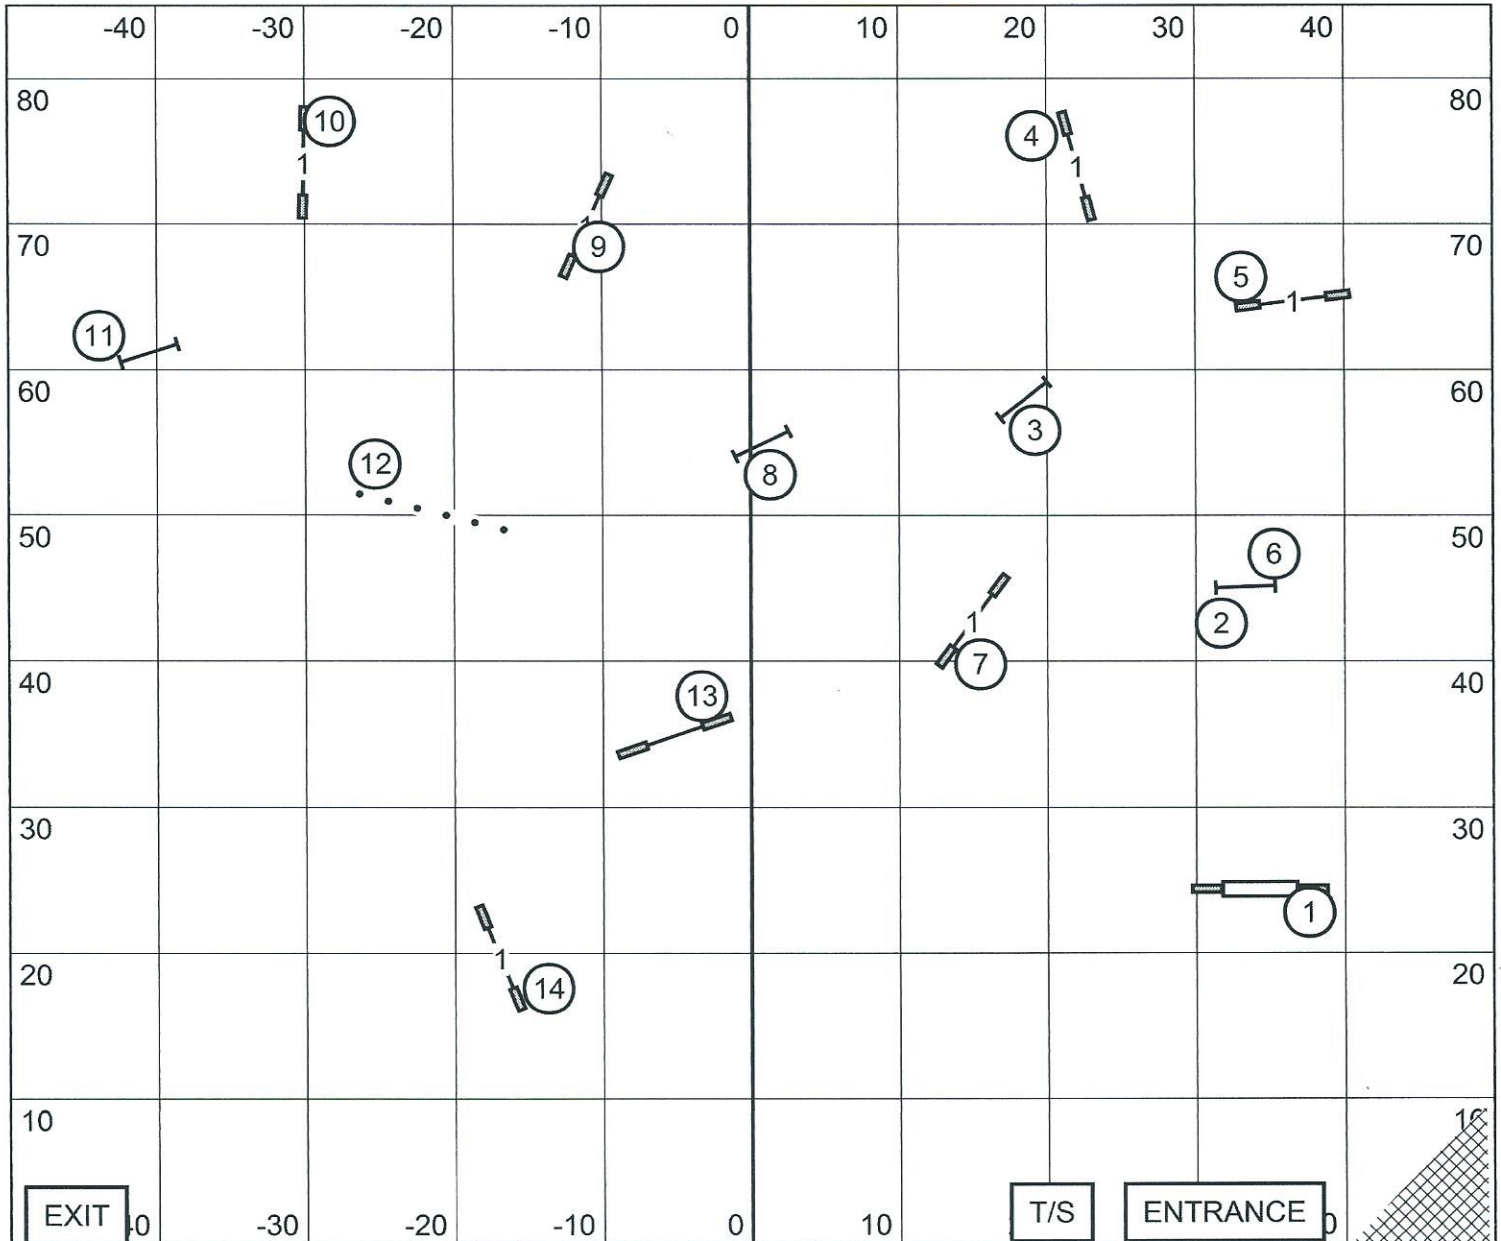

Moore County Kennel Club of NC Sanford, NC  
 100 x 85 Indoors on Turf  
 Open Standard January 22, 2016  
 Christie Bowers

Moore County Kennel Club of NC Sanford, NC  
 100 x 85 Indoors on Turf  
 Novice Standard January 22, 2016  
 Christie Bowers

Moore County Kennel Club of NC Sanford, NC  
 100 x 85 Indoors on Turf  
 Premier JWW January 22, 2016  
 Christie Bowers

Moore County Kennel Club of NC Sanford, NC  
 100 x 85 Indoors on Turf  
 Excellent/Master JWW January 22, 2016  
 Christie Bowers

Moore County Kennel Club of NC Sanford, NC  
 100 x 85 Indoors on Turf  
 Novice JWW January 22, 2016  
 Christie Bowers