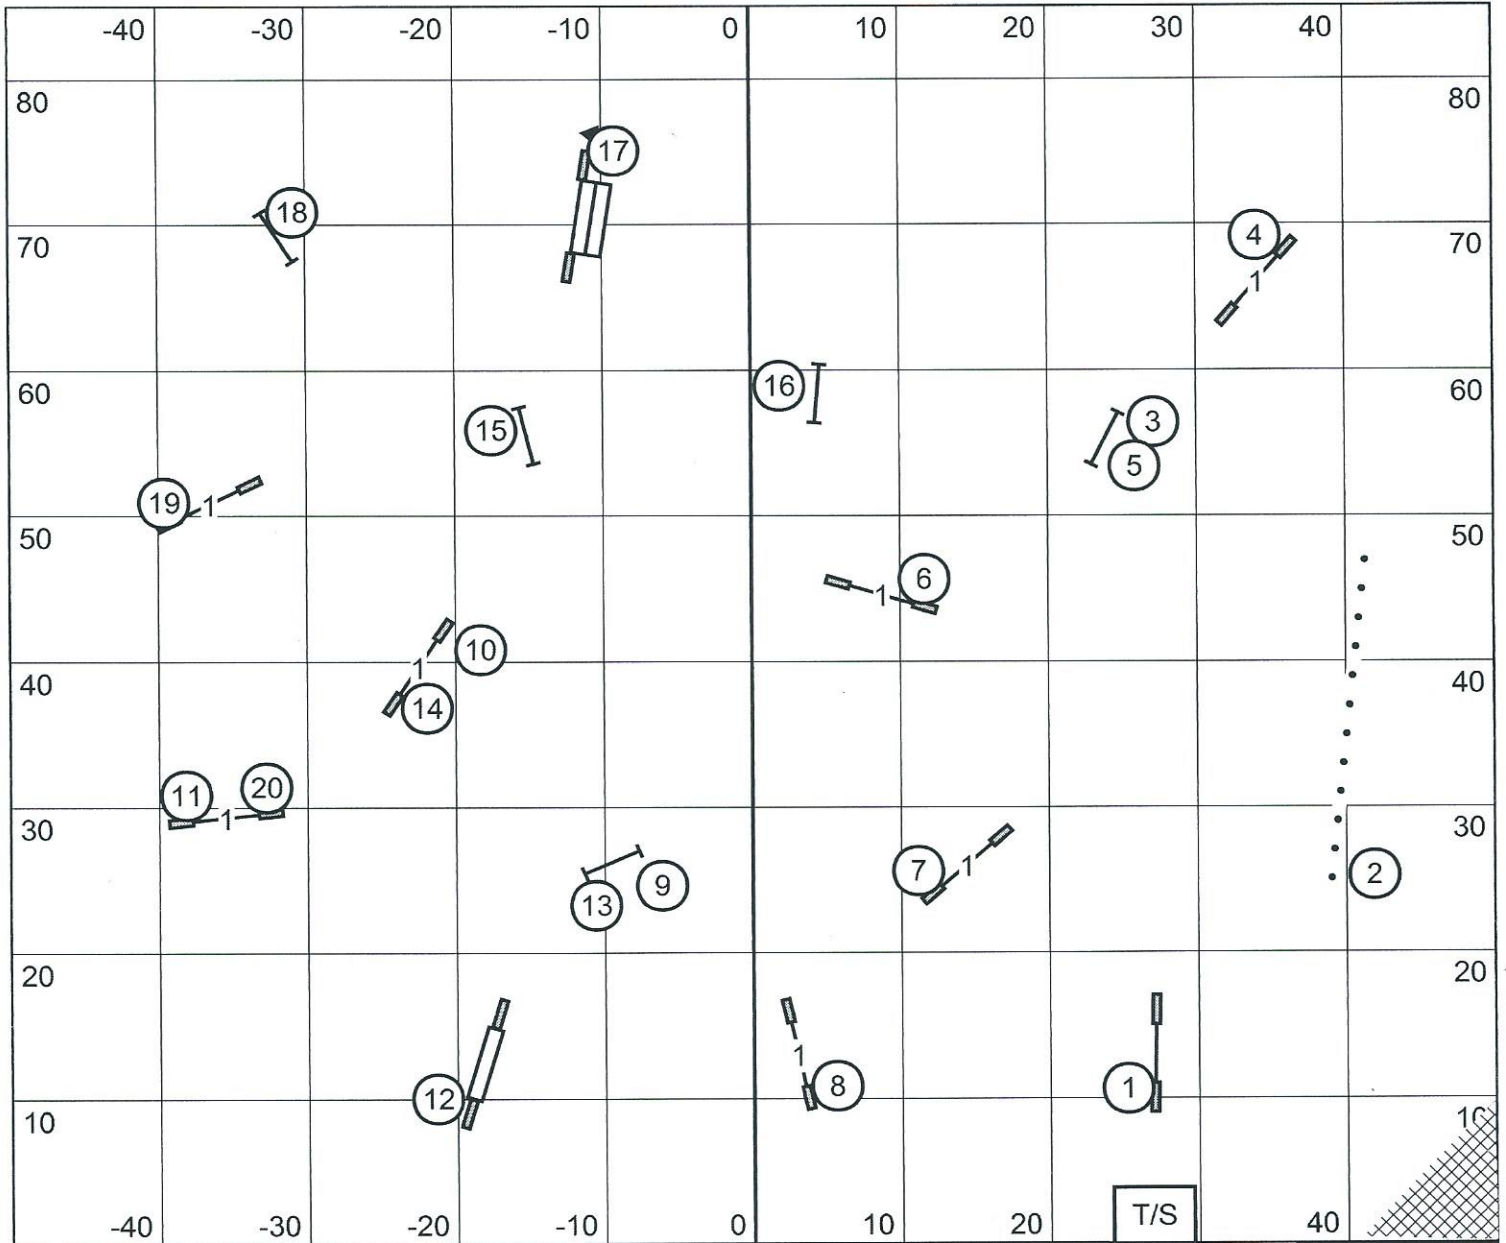

EXIT

ENTRANCE

Moore County Kennel Club of NC Sanford, NC
 100 x 85 Indoors on Turf
 Open Standard January 24, 2016
 Christie Bowers

T/S

1C

EXIT

Moore County Kennel Club of NC Sanford, NC
 100 x 85 Indoors on Turf
 Novice Standard January 24, 2016
 Christie Bowers

ENTRANCE

EXIT	Moore County Kennel Club of NC Sanford, NC 100 x 85 Indoors on Turf Excellent/Master JWW January 24, 2016 Christie Bowers	ENTRANCE
------	--	----------