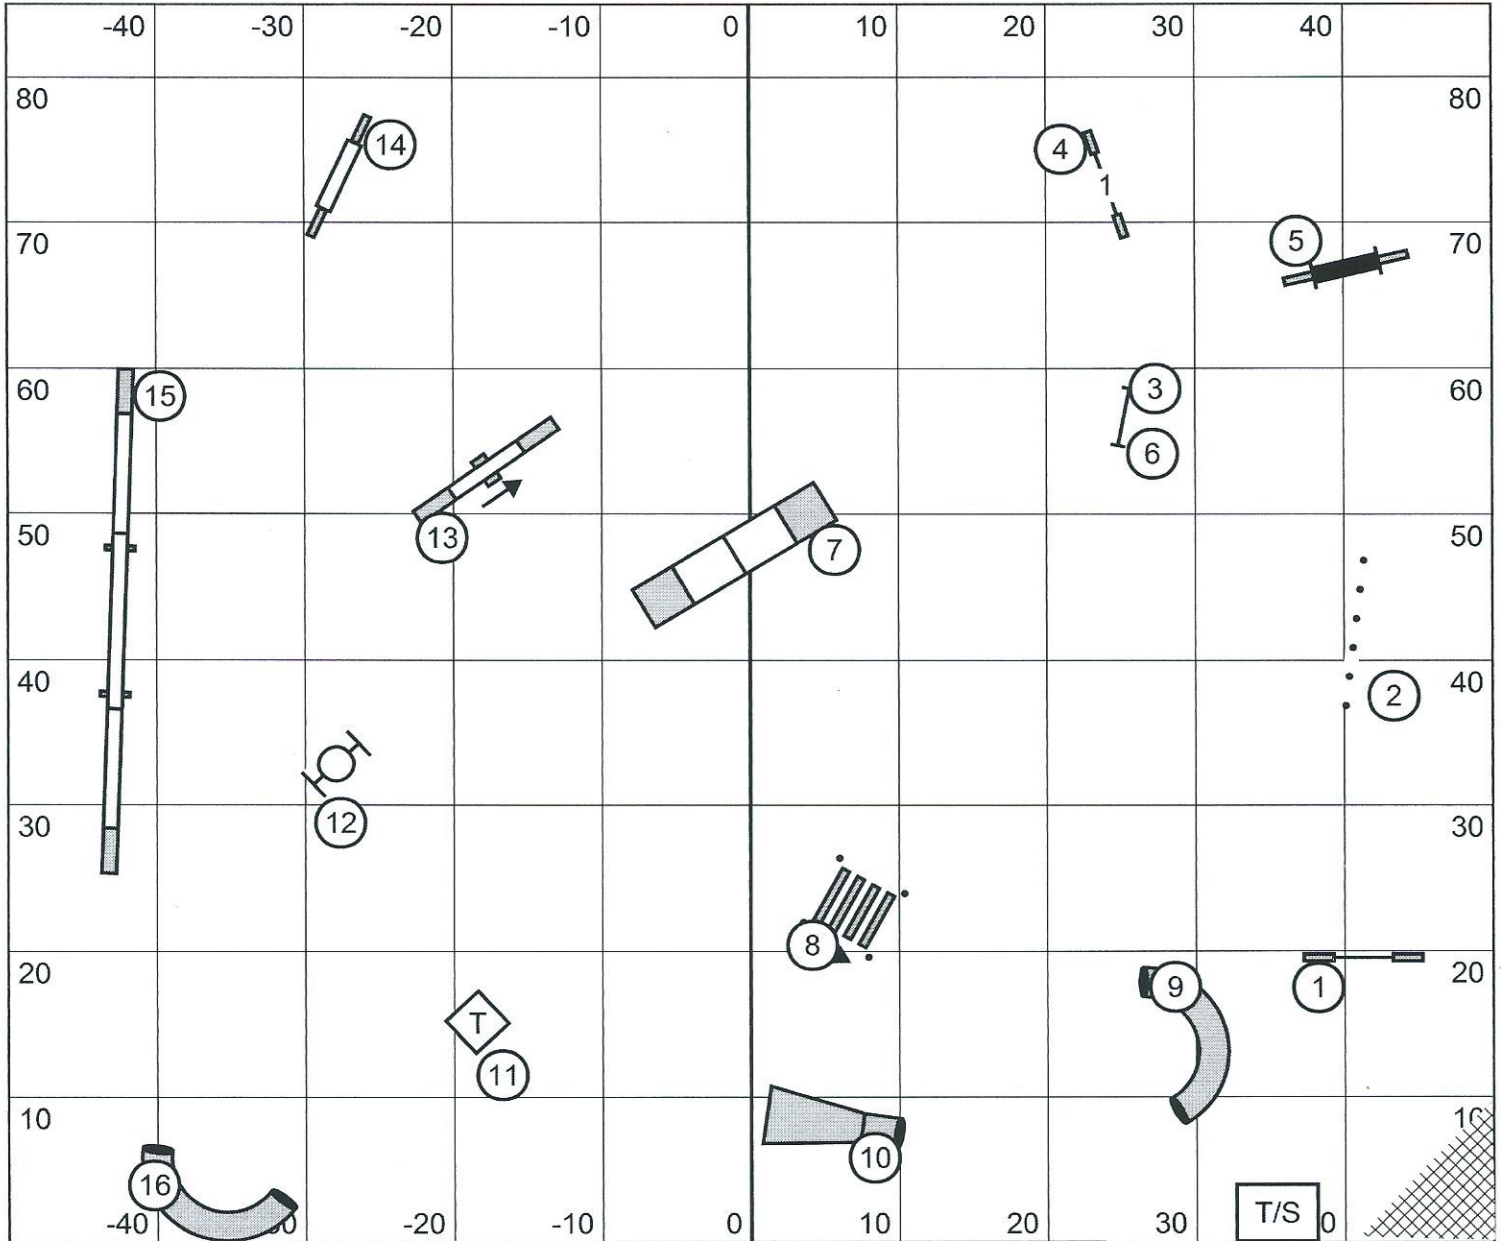

EXIT

ENTRANCE

Moore County Kennel Club of NC Sanford, NC
 100 x 85 Indoors on Turf
 Open Standard January 24, 2016
 Christie Bowers

T/S

1C

EXIT

Moore County Kennel Club of NC Sanford, NC
 100 x 85 Indoors on Turf
 Novice Standard January 24, 2016
 Christie Bowers

ENTRANCE

EXIT	Moore County Kennel Club of NC Sanford, NC 100 x 85 Indoors on Turf Excellent/Master JWW January 24, 2016 Christie Bowers	ENTRANCE
------	--	----------