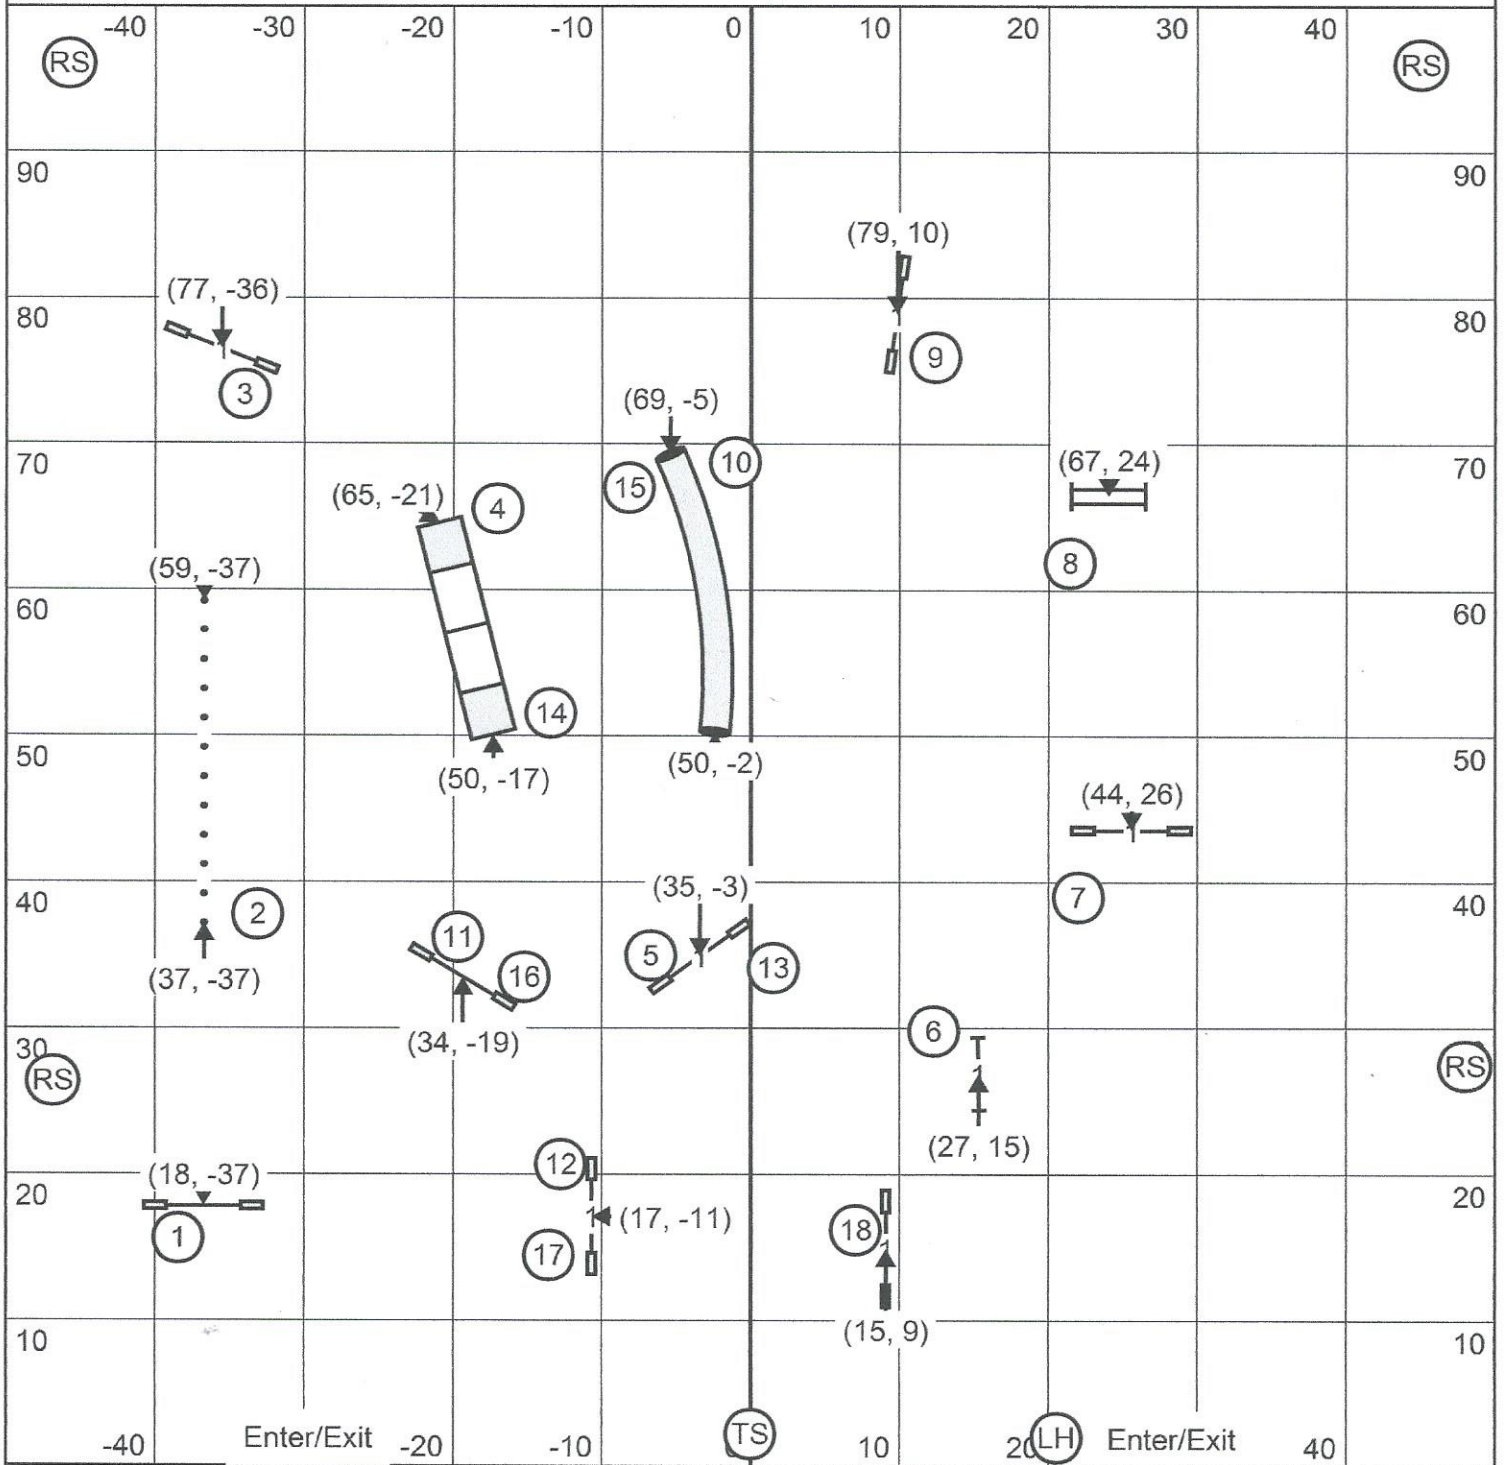

Charlotte Dog Training Club, Inc. Time to Beat March 11, 2016
Judge: Rebecca Schnulle