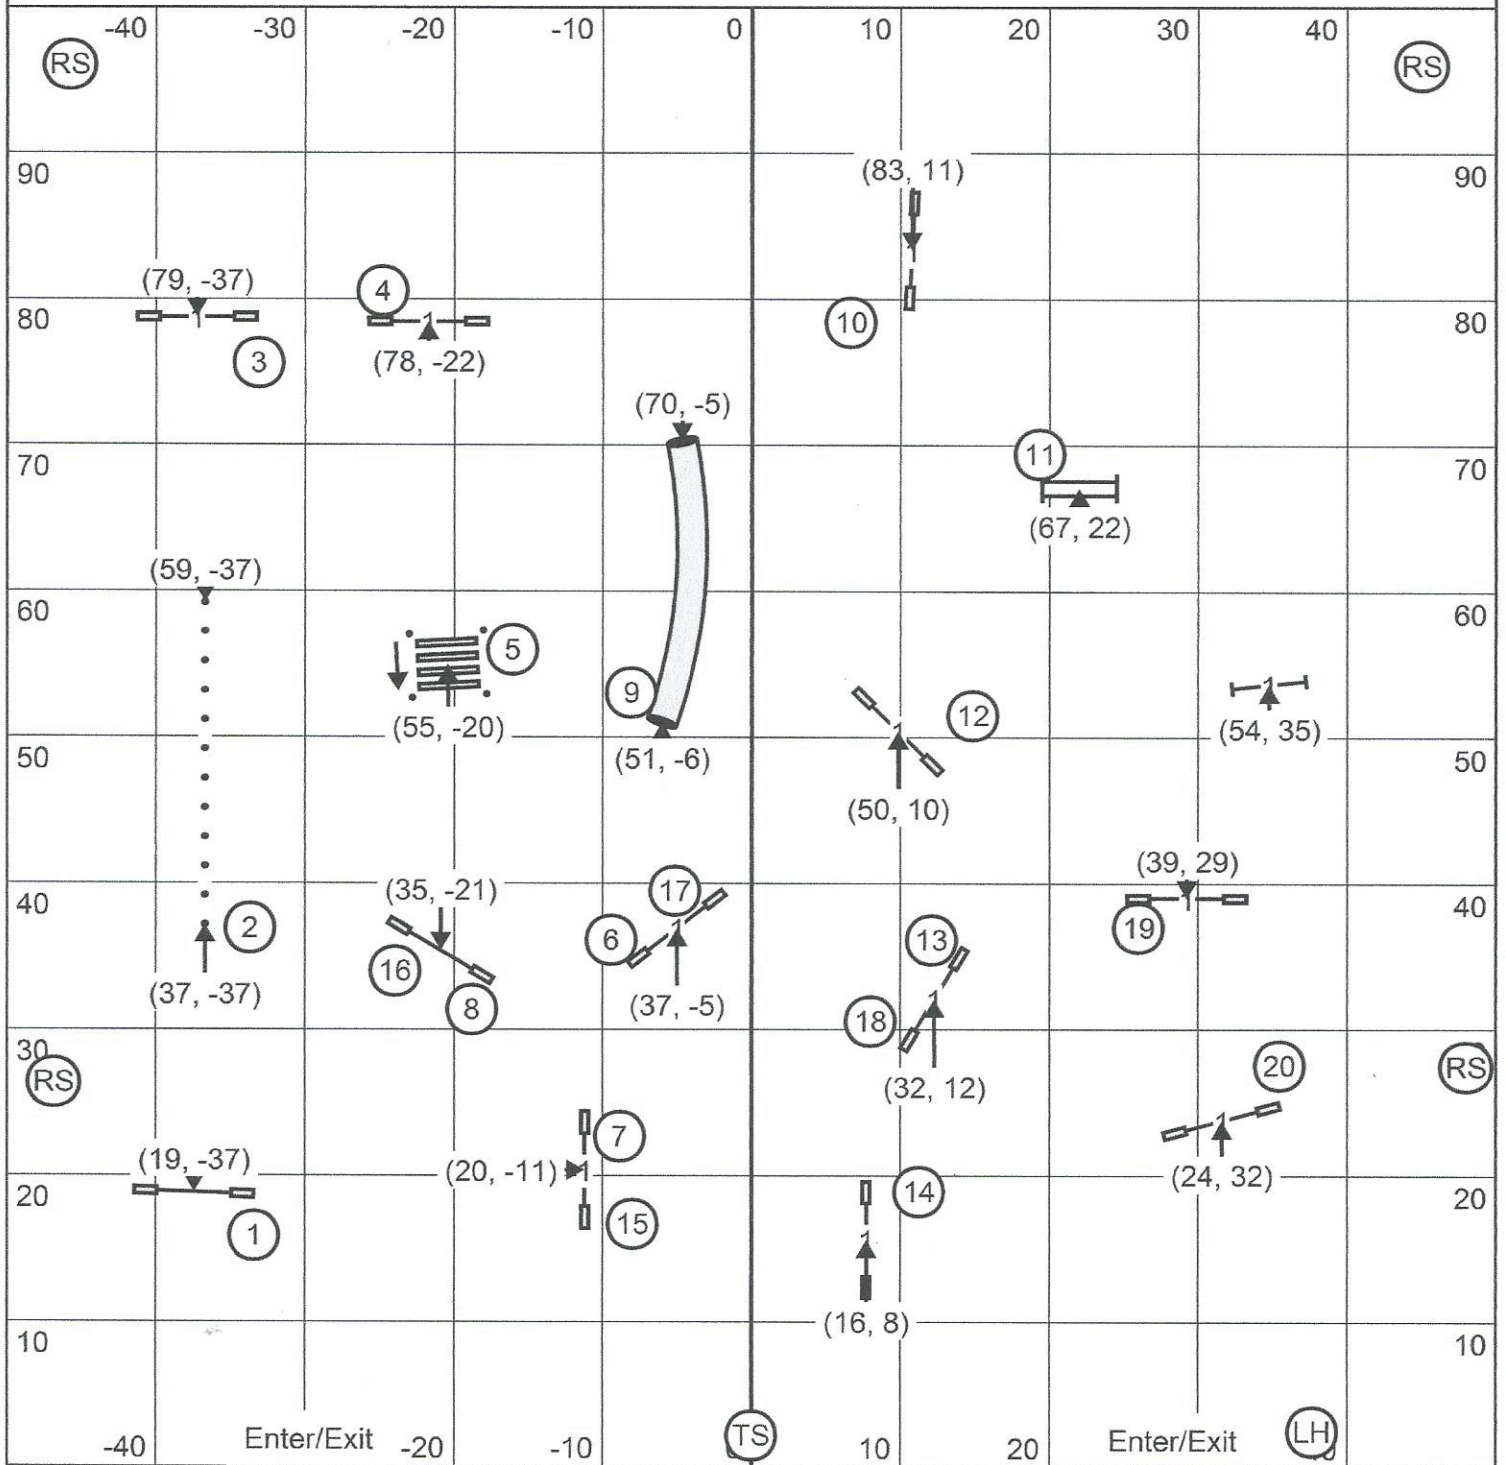

Charlotte Dog Training Club, Inc. Excellent/Master JWW March 11, 2016
Judge: Rebecca Schnulle