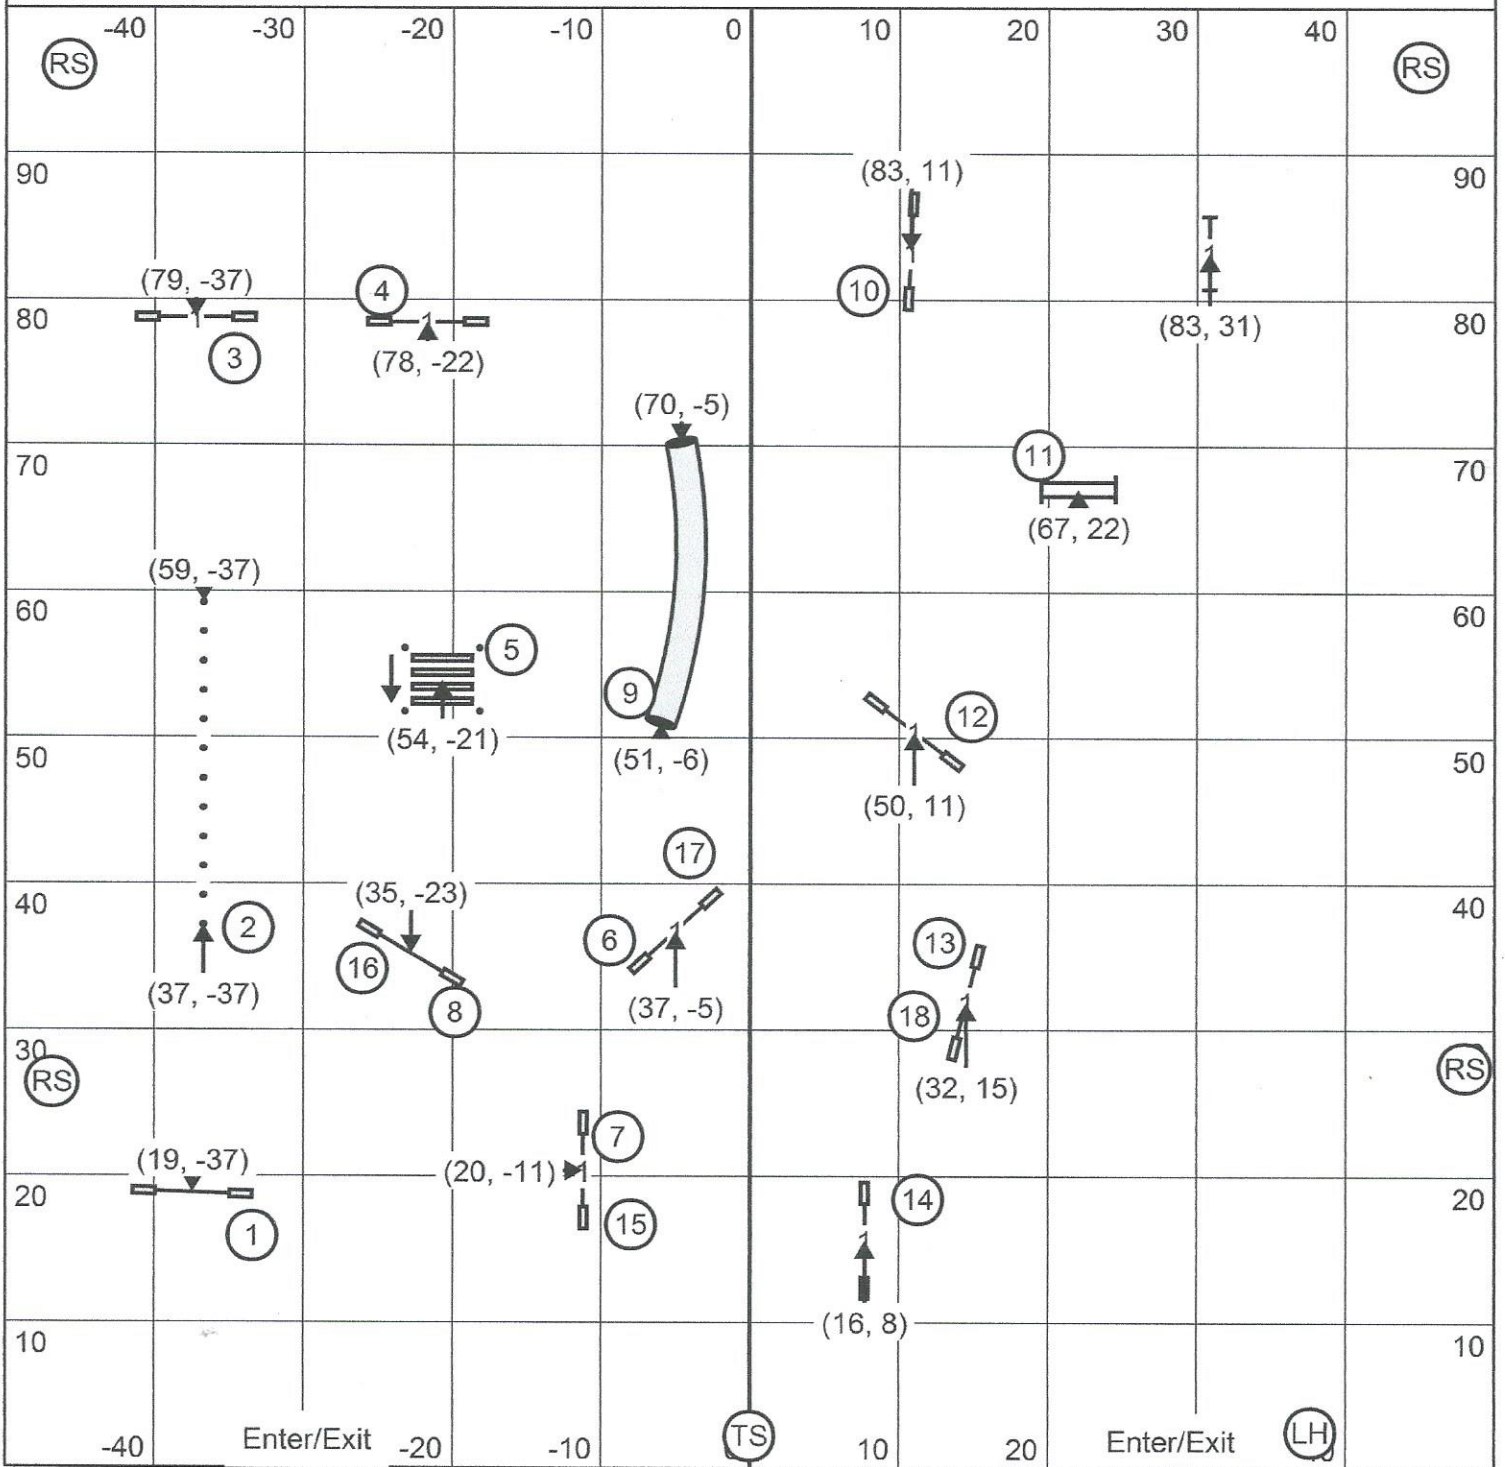

Charlotte Dog Training Club, Inc. Novice JWW March 11, 2016
 Judge: Rebecca Schnulle

Charlotte Dog Training Club, Inc.
 Judge: Rebecca Schnulle

Excellent/Master Standard March 11, 2016

Charlotte Dog Training Club, Inc. Novice Standard March 11, 2016
 Judge: Rebecca Schnulle