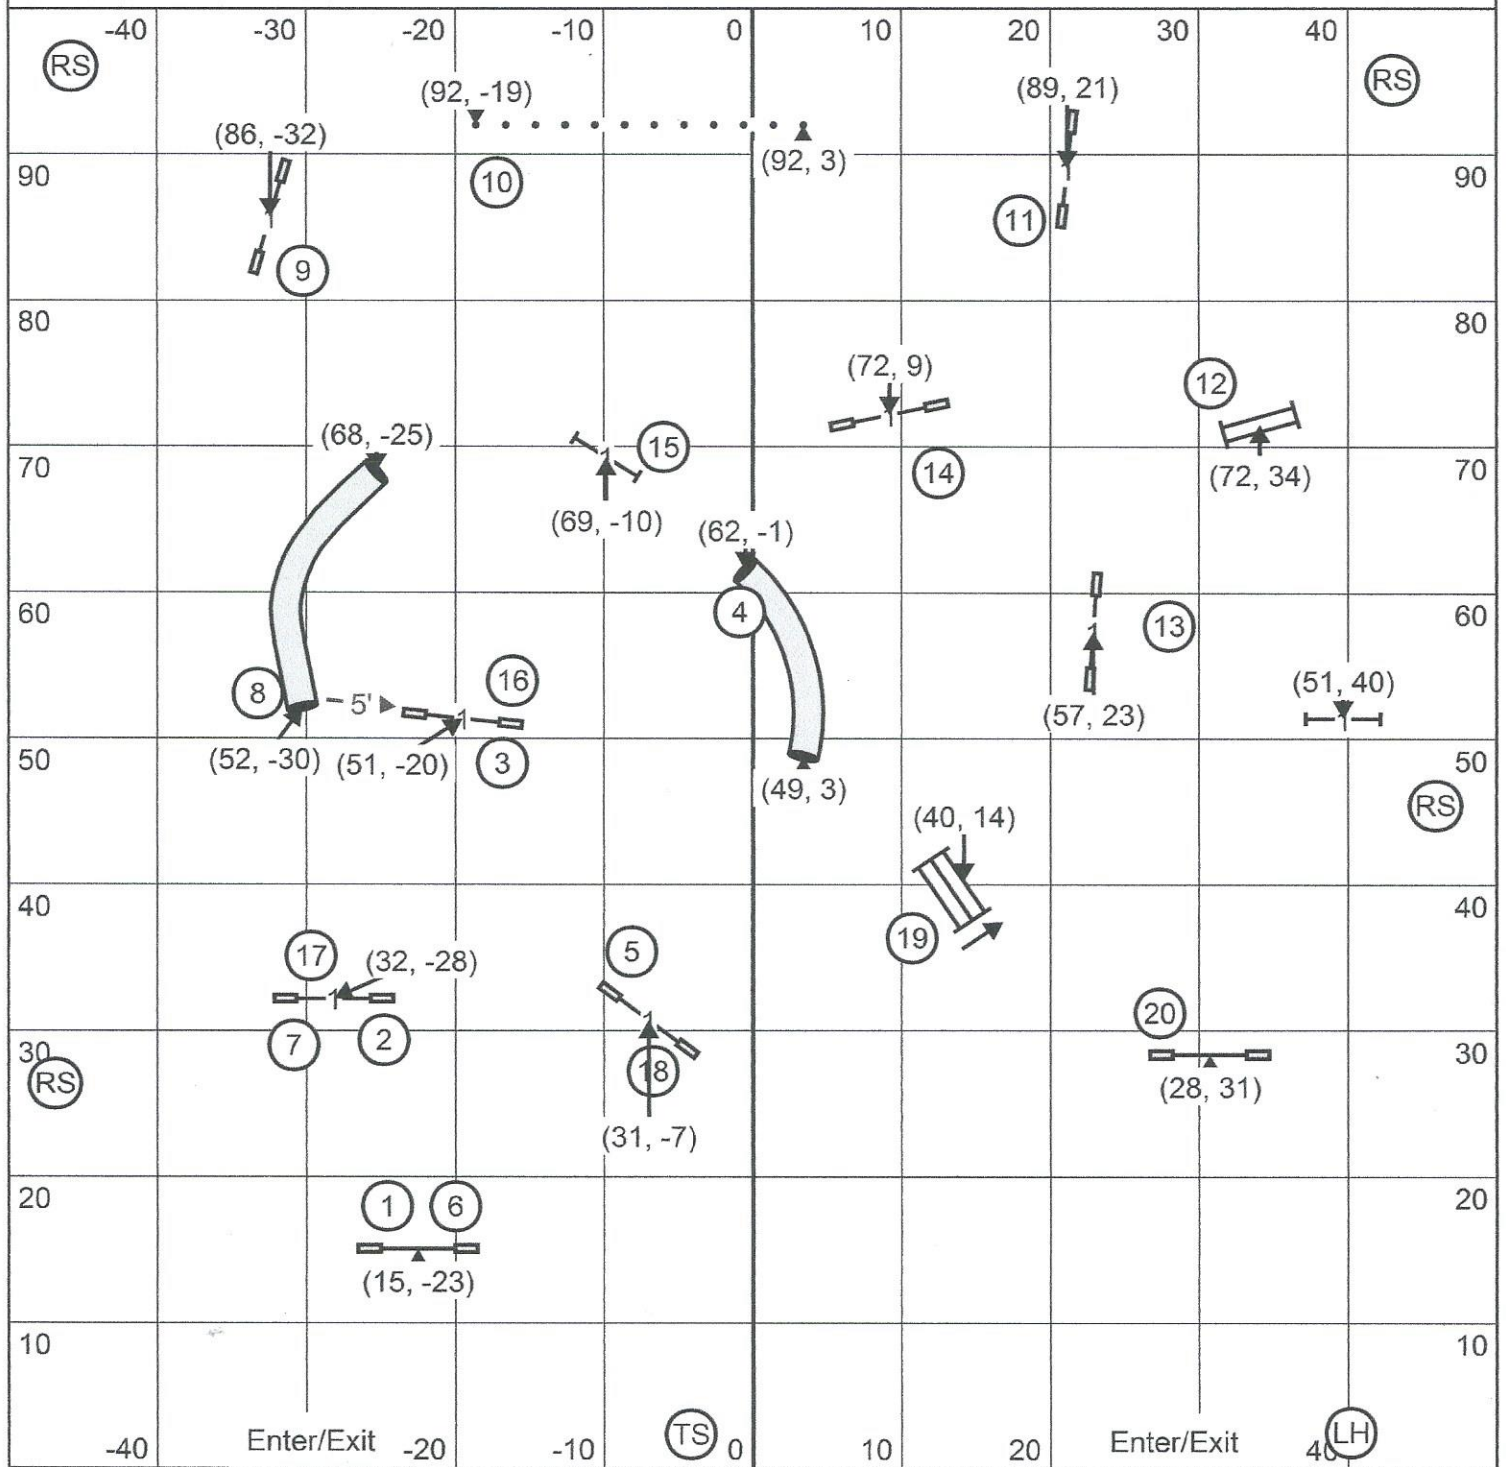

Charlotte Dog Training Club, Inc. Excellent/Master JWW March 12, 2016
Judge: Rebecca Schnulle