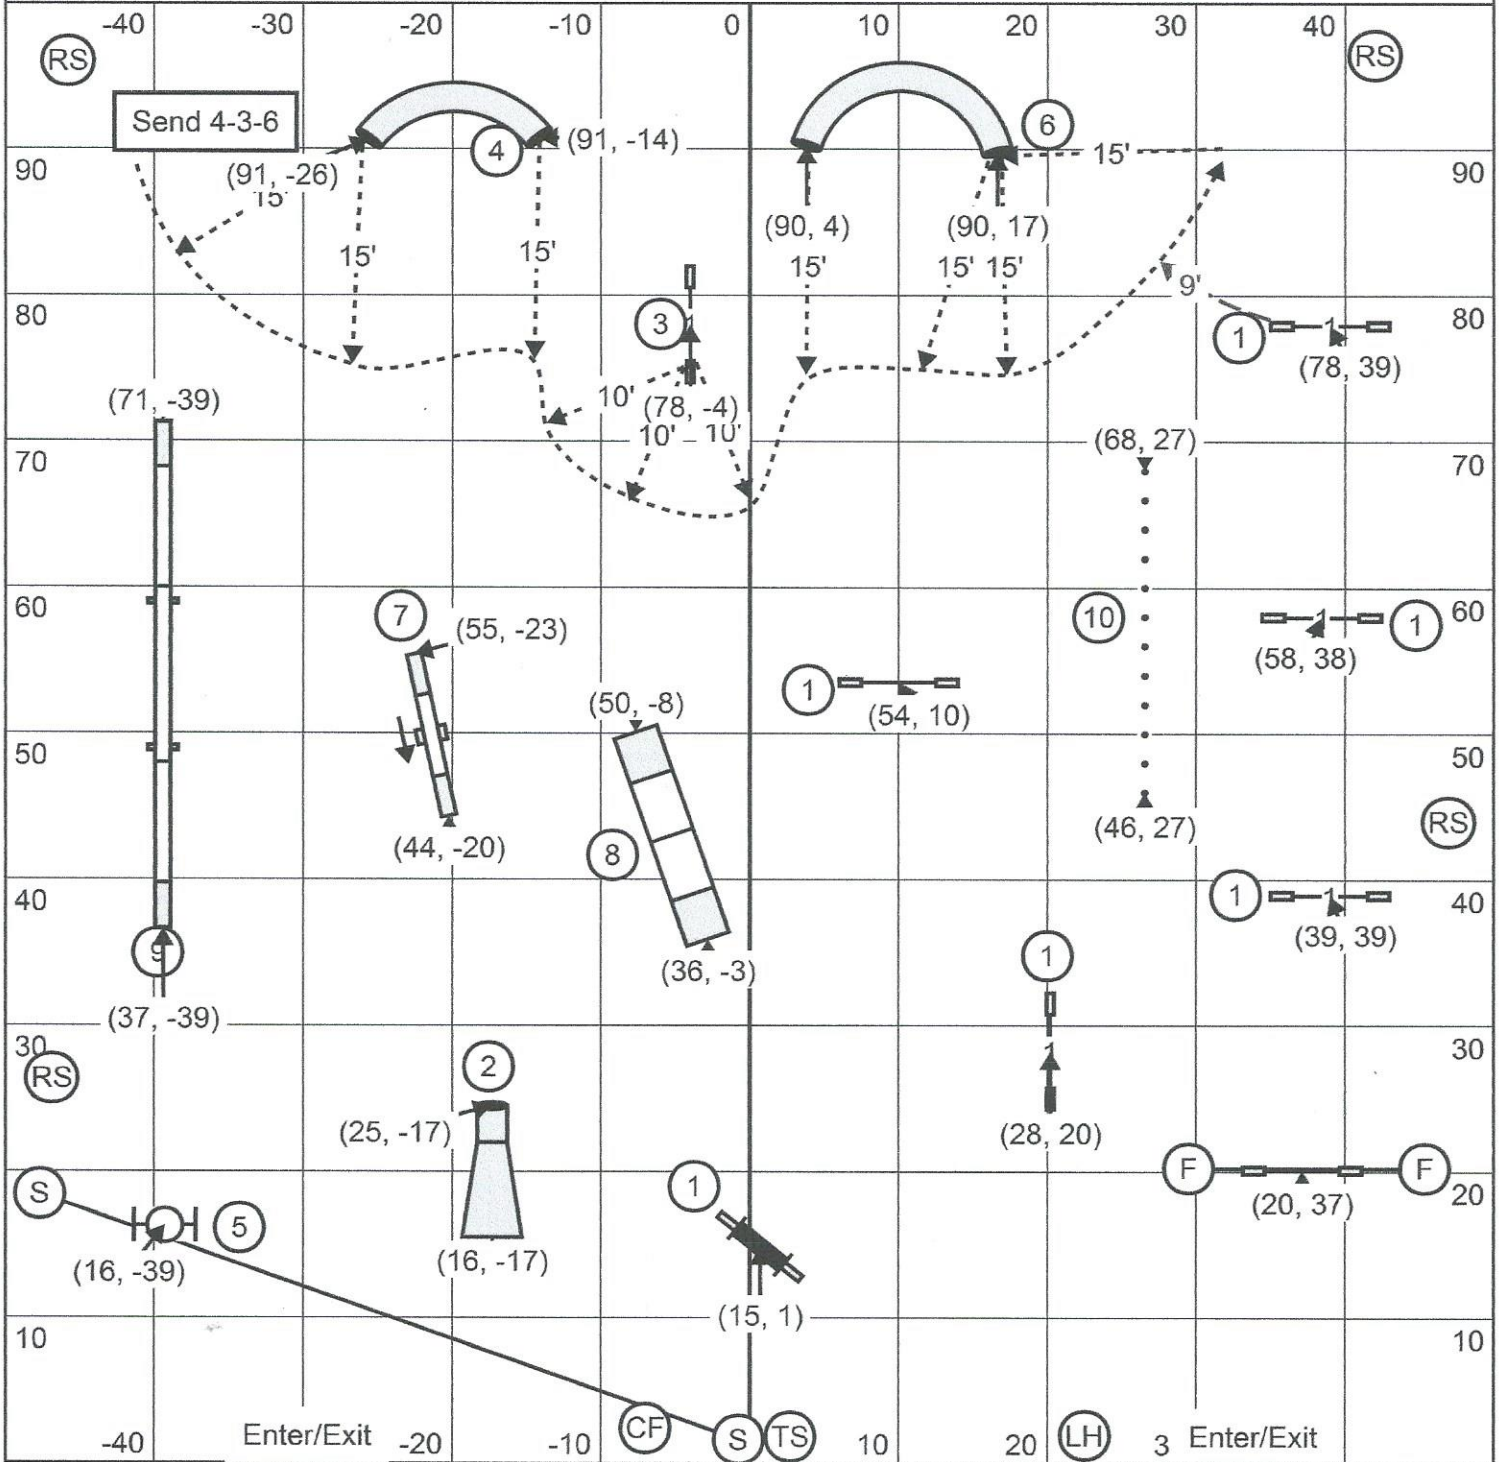

Charlotte Dog Training Club, Inc. Excellent/Master FAST March 12, 2016
Judge: Rebecca Schnulle