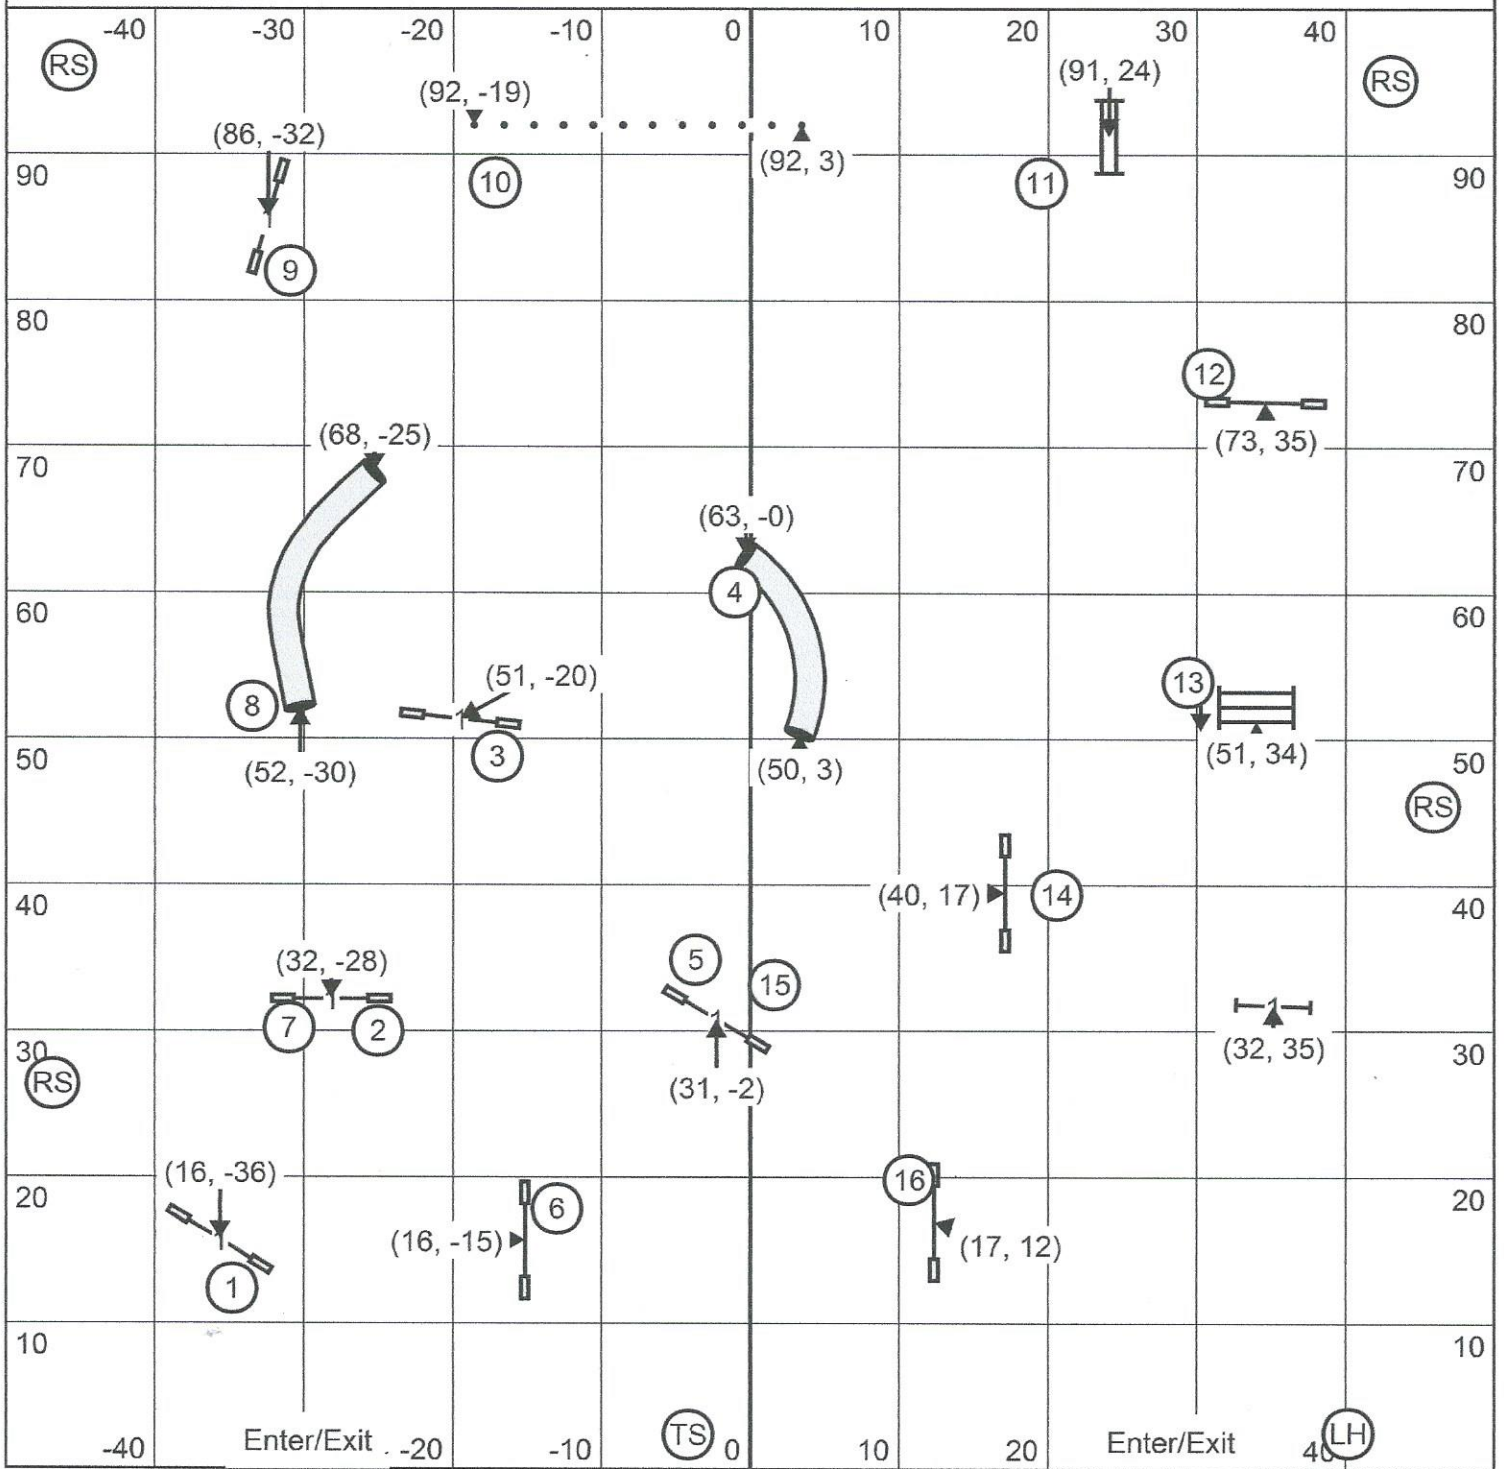

Charlotte Dog Training Club, Inc. Novice JWW March 12, 2016
 Judge: Rebecca Schnulle

Charlotte Dog Training Club, Inc. Excellent/Master Standard March 12, 2016
 Judge: Rebecca Schnulle

Charlotte Dog Training Club, Inc. Open Standard March 12, 2016
 Judge: Rebecca Schnulle