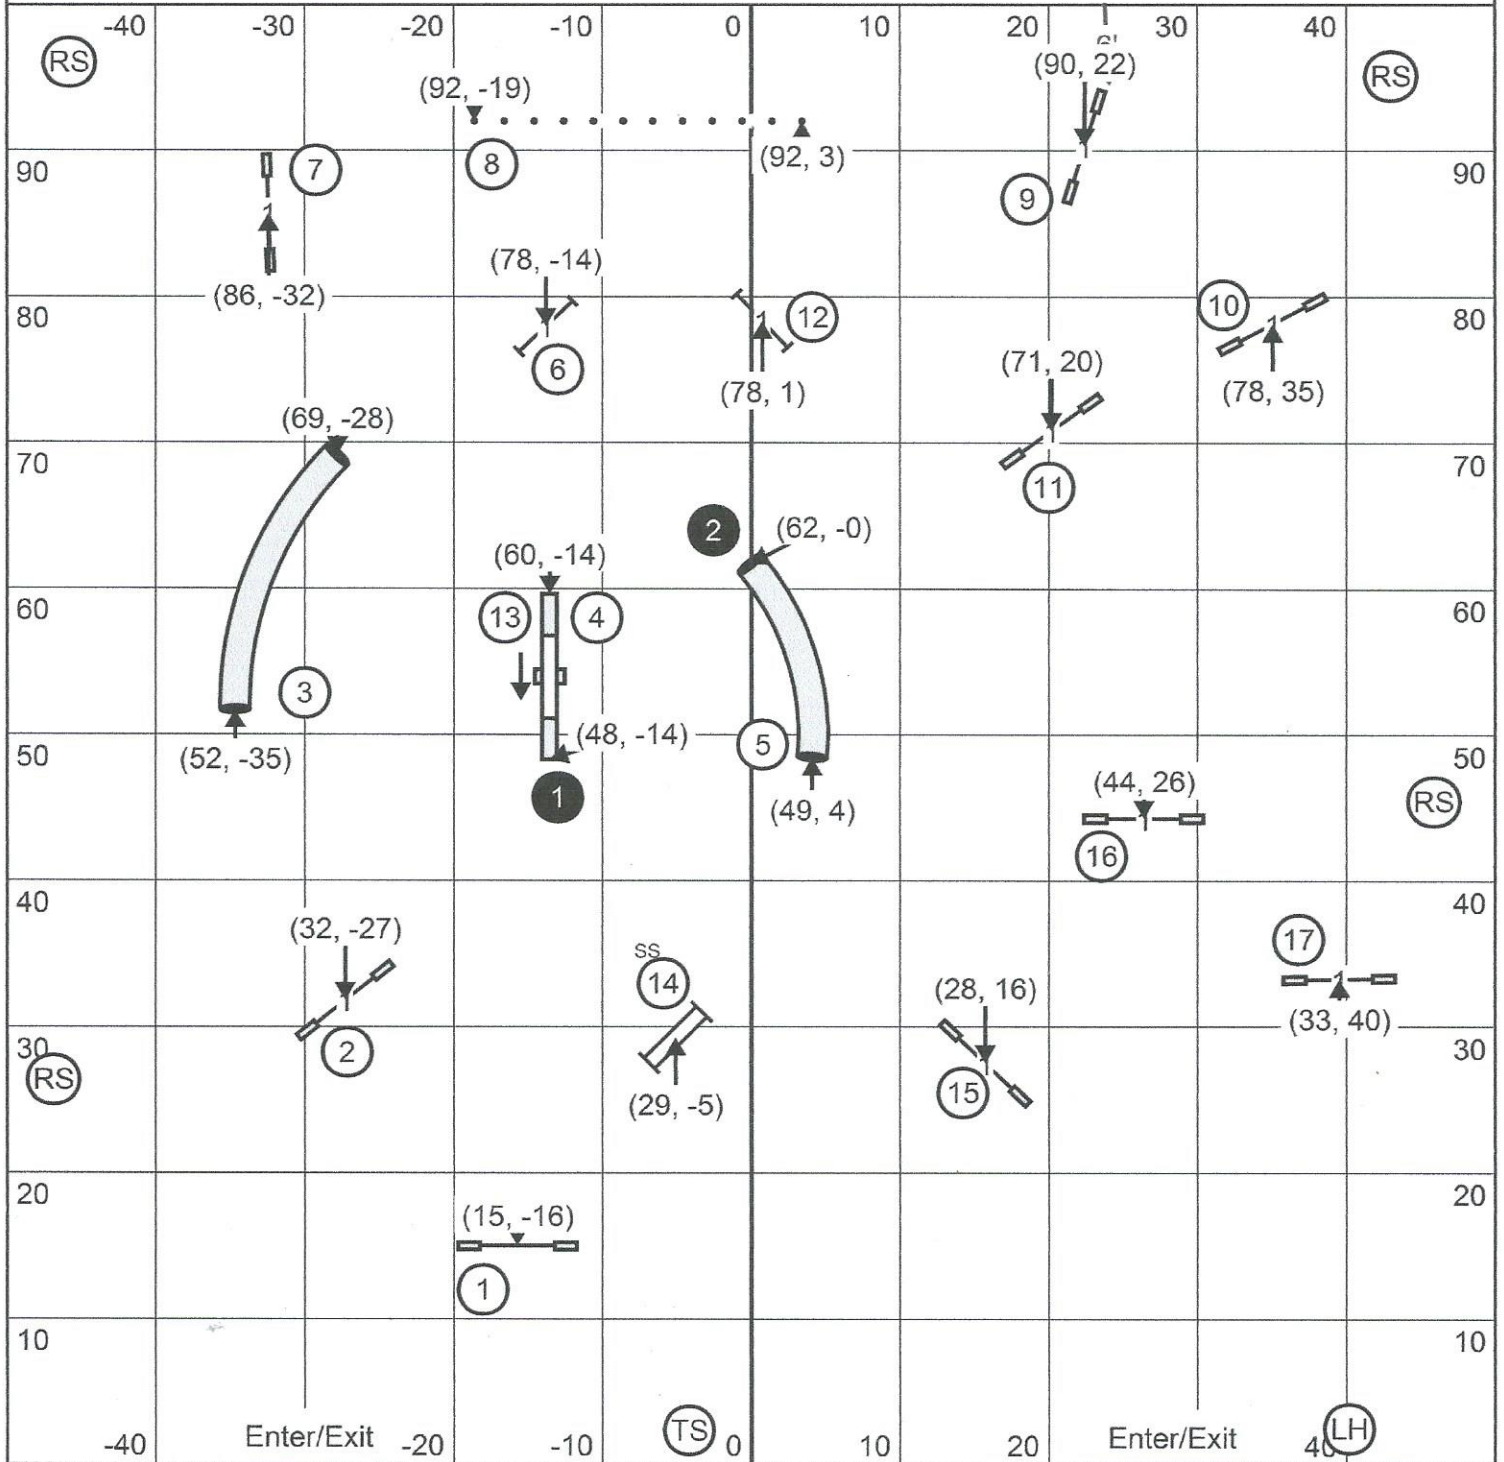

Charlotte Dog Training Club, Inc. Time to Beat March 12, 2016
Judge: Rebecca Schnulle