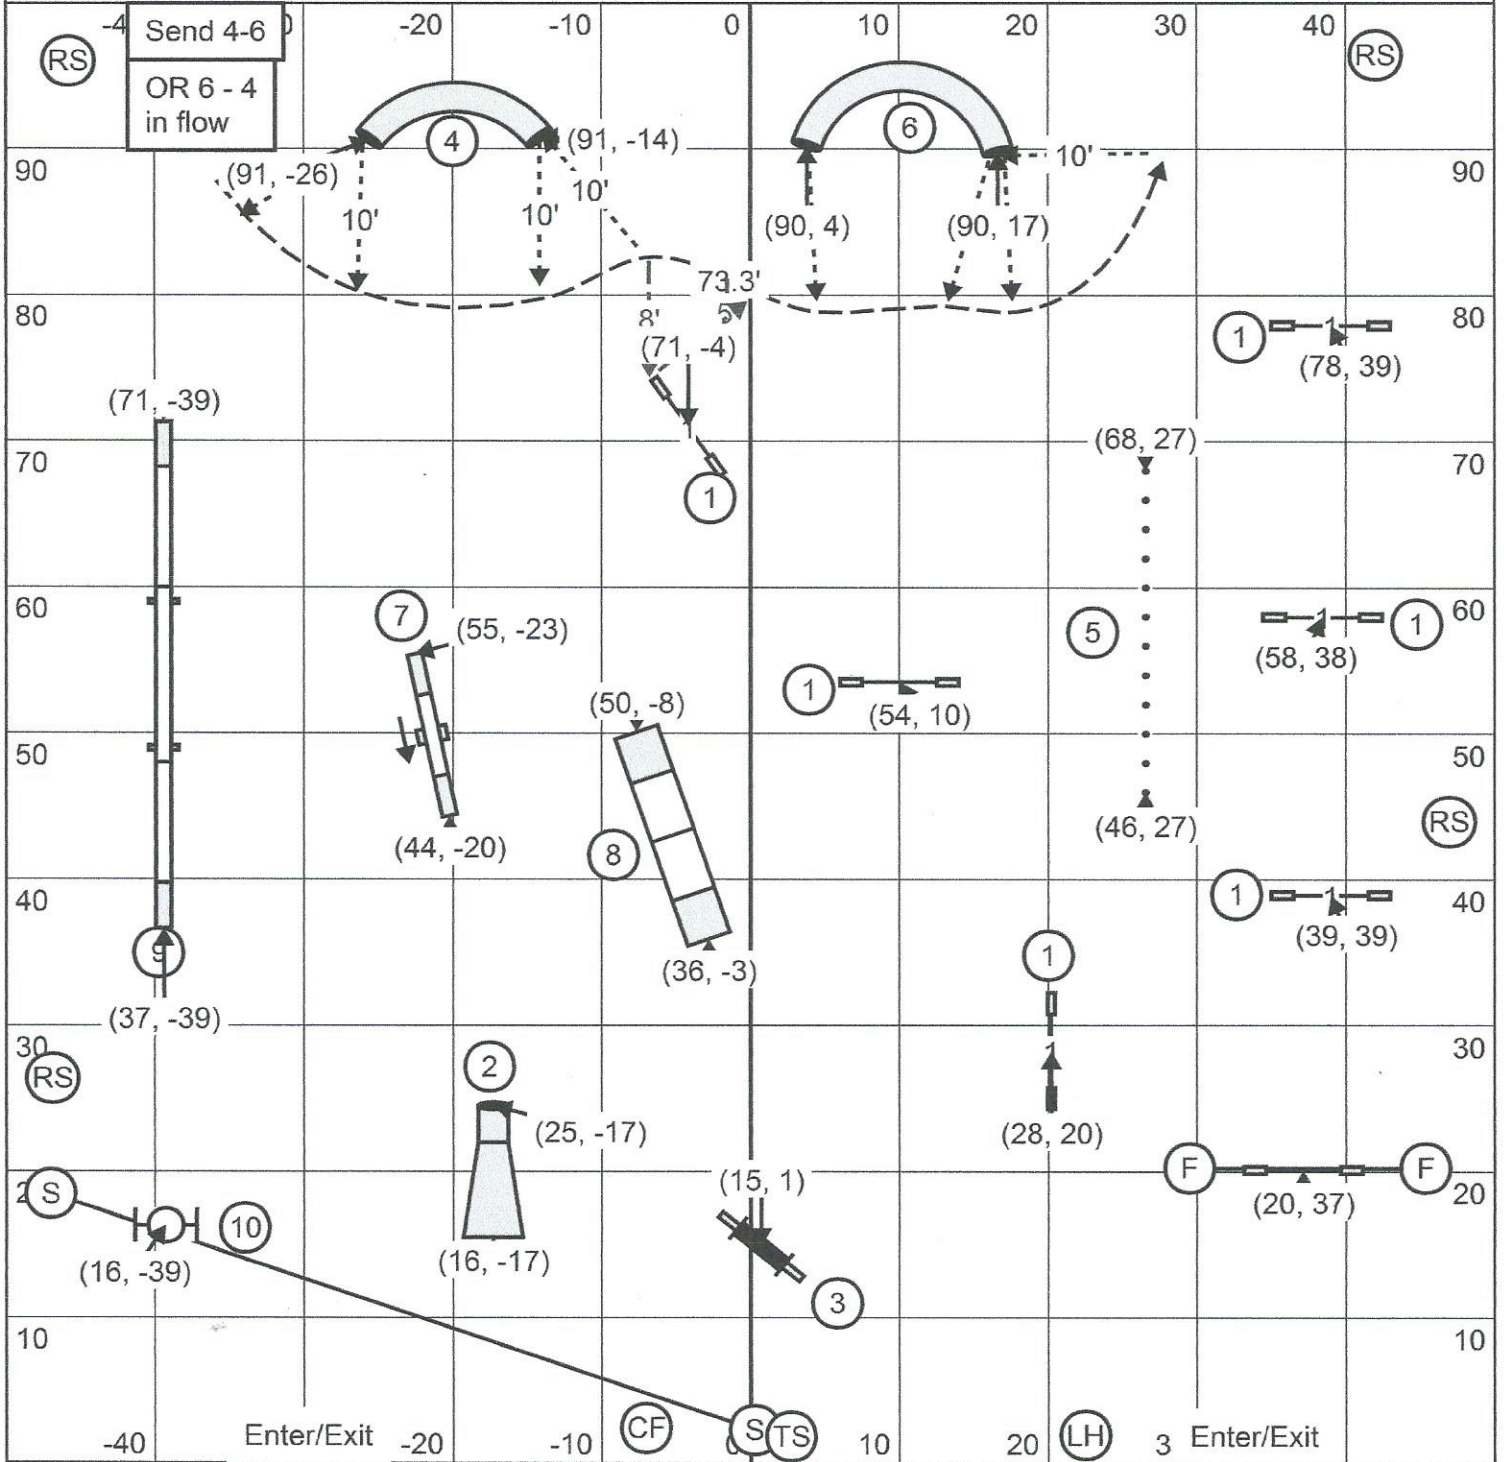

Charlotte Dog Training Club, Inc. Open FAST March 12, 2016
Judge: Rebecca Schnulle