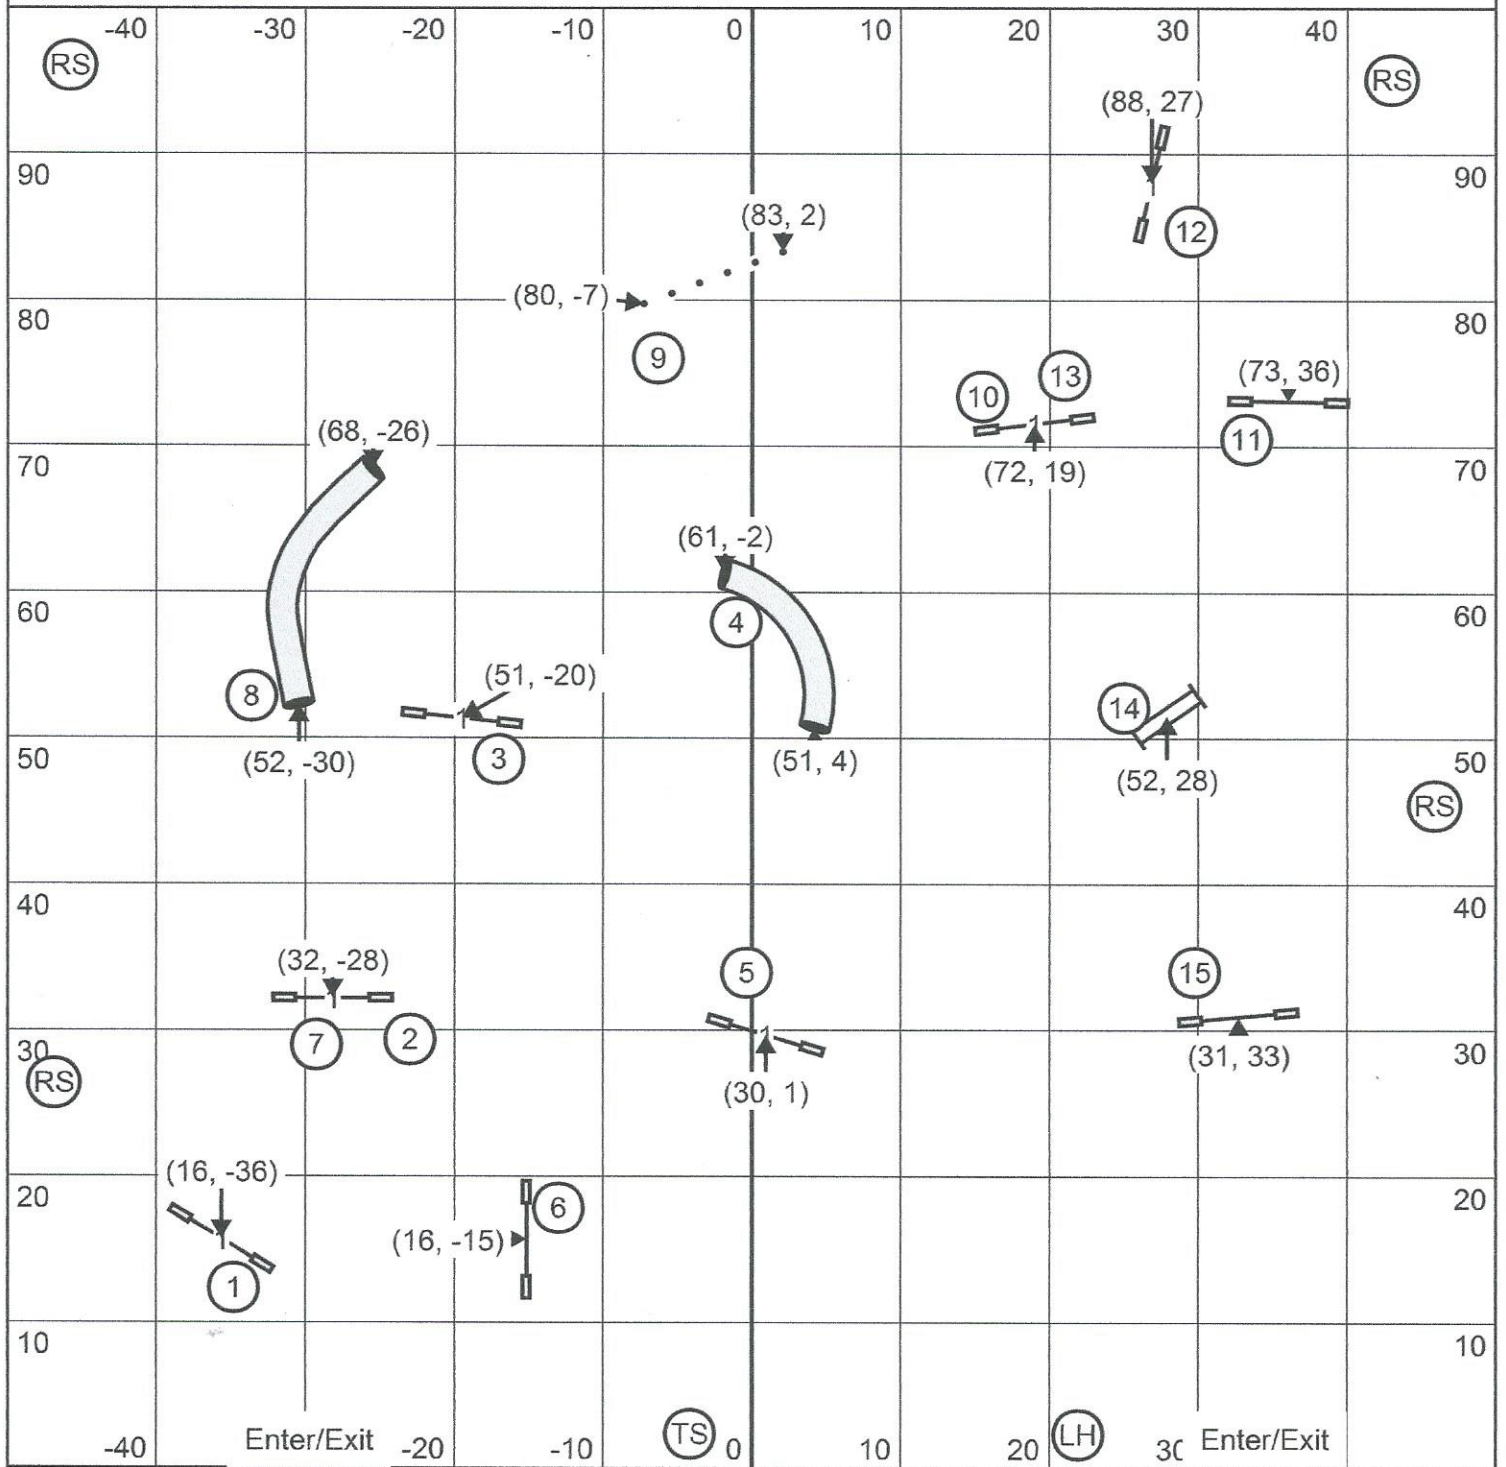

Charlotte Dog Training Club, Inc. Novice JWW March 12, 2016
 Judge: Rebecca Schnulle

Charlotte Dog Training Club, Inc. Excellent/Master Standard March 12, 2016
 Judge: Rebecca Schnulle

Charlotte Dog Training Club, Inc. Open Standard March 12, 2016
 Judge: Rebecca Schnulle