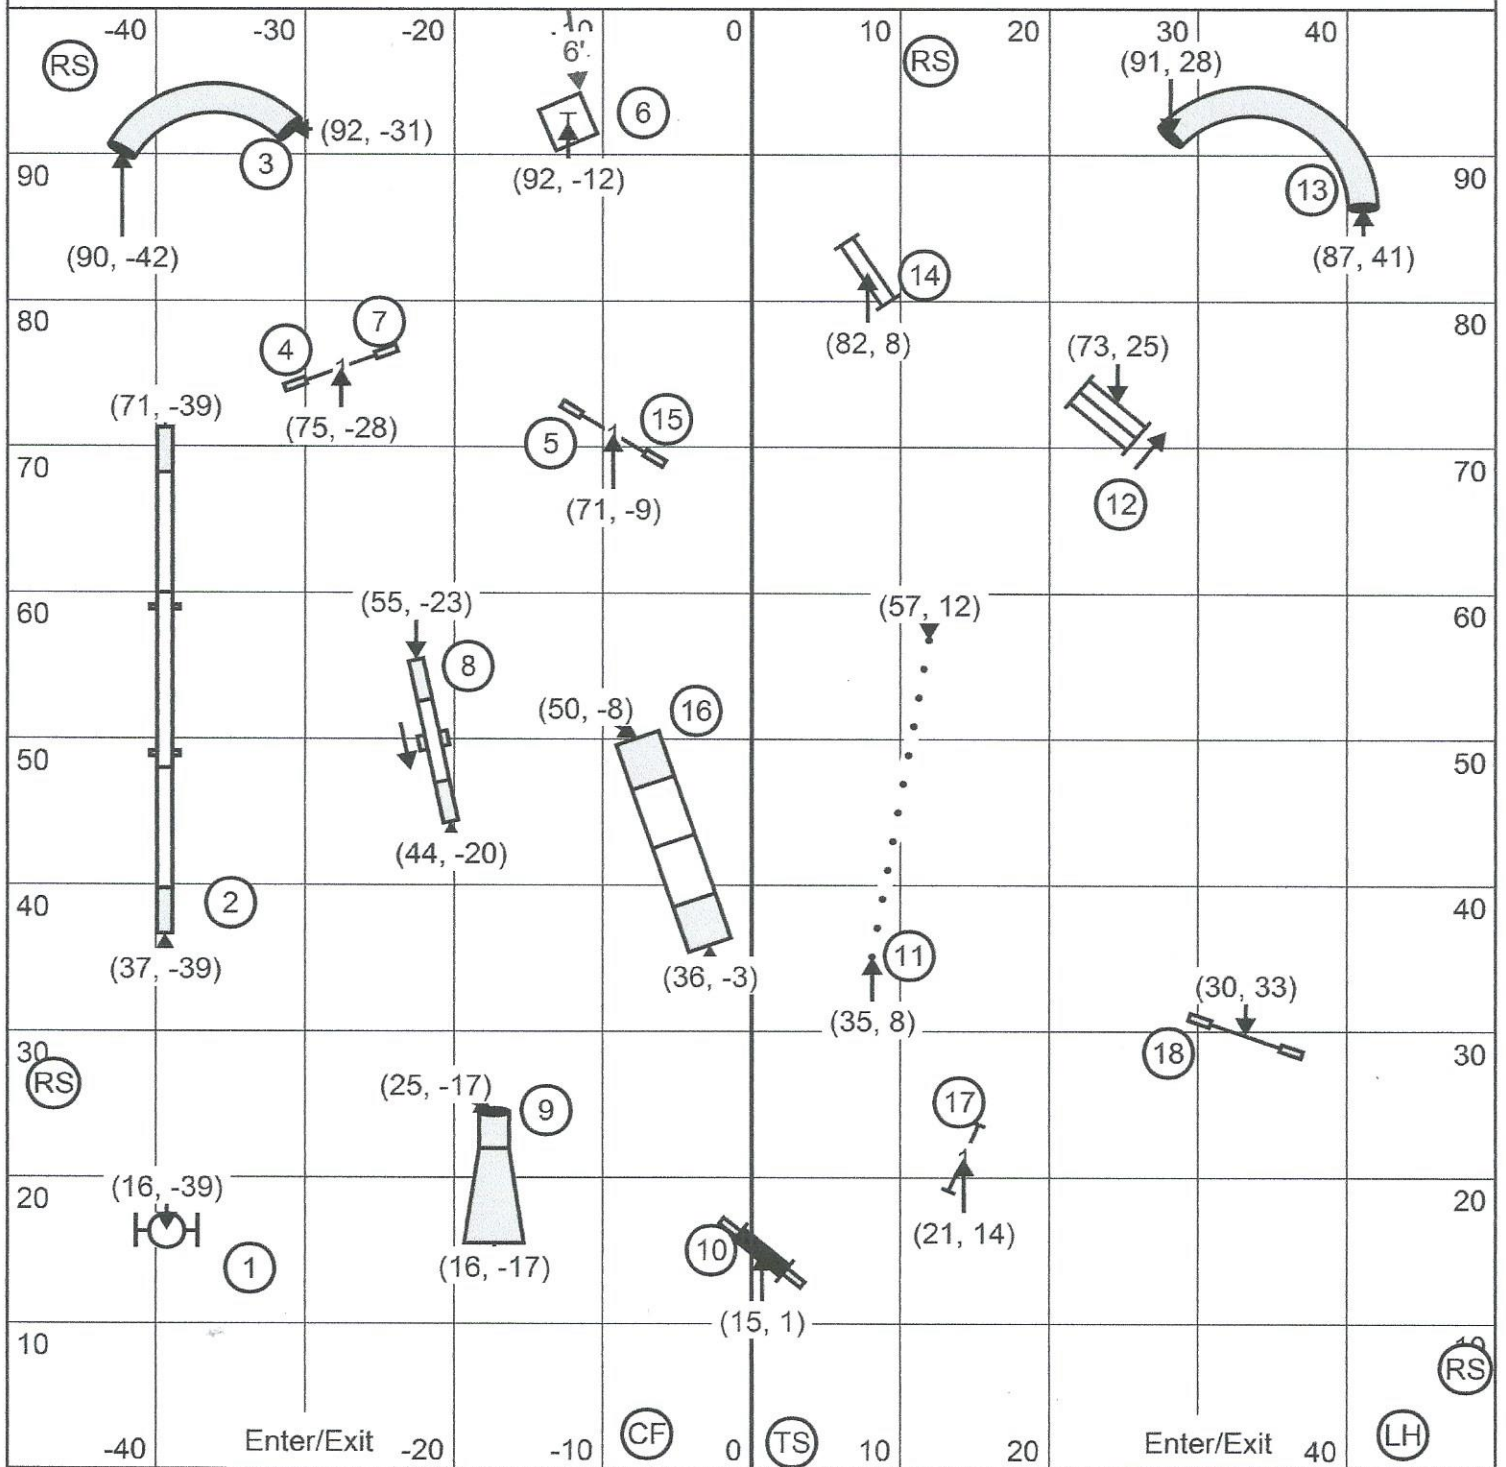

Charlotte Dog Training Club, Inc. Novice JWW March 12, 2016
 Judge: Rebecca Schnulle

Charlotte Dog Training Club, Inc. Excellent/Master Standard March 12, 2016
 Judge: Rebecca Schnulle

Charlotte Dog Training Club, Inc. Open Standard March 12, 2016
 Judge: Rebecca Schnulle