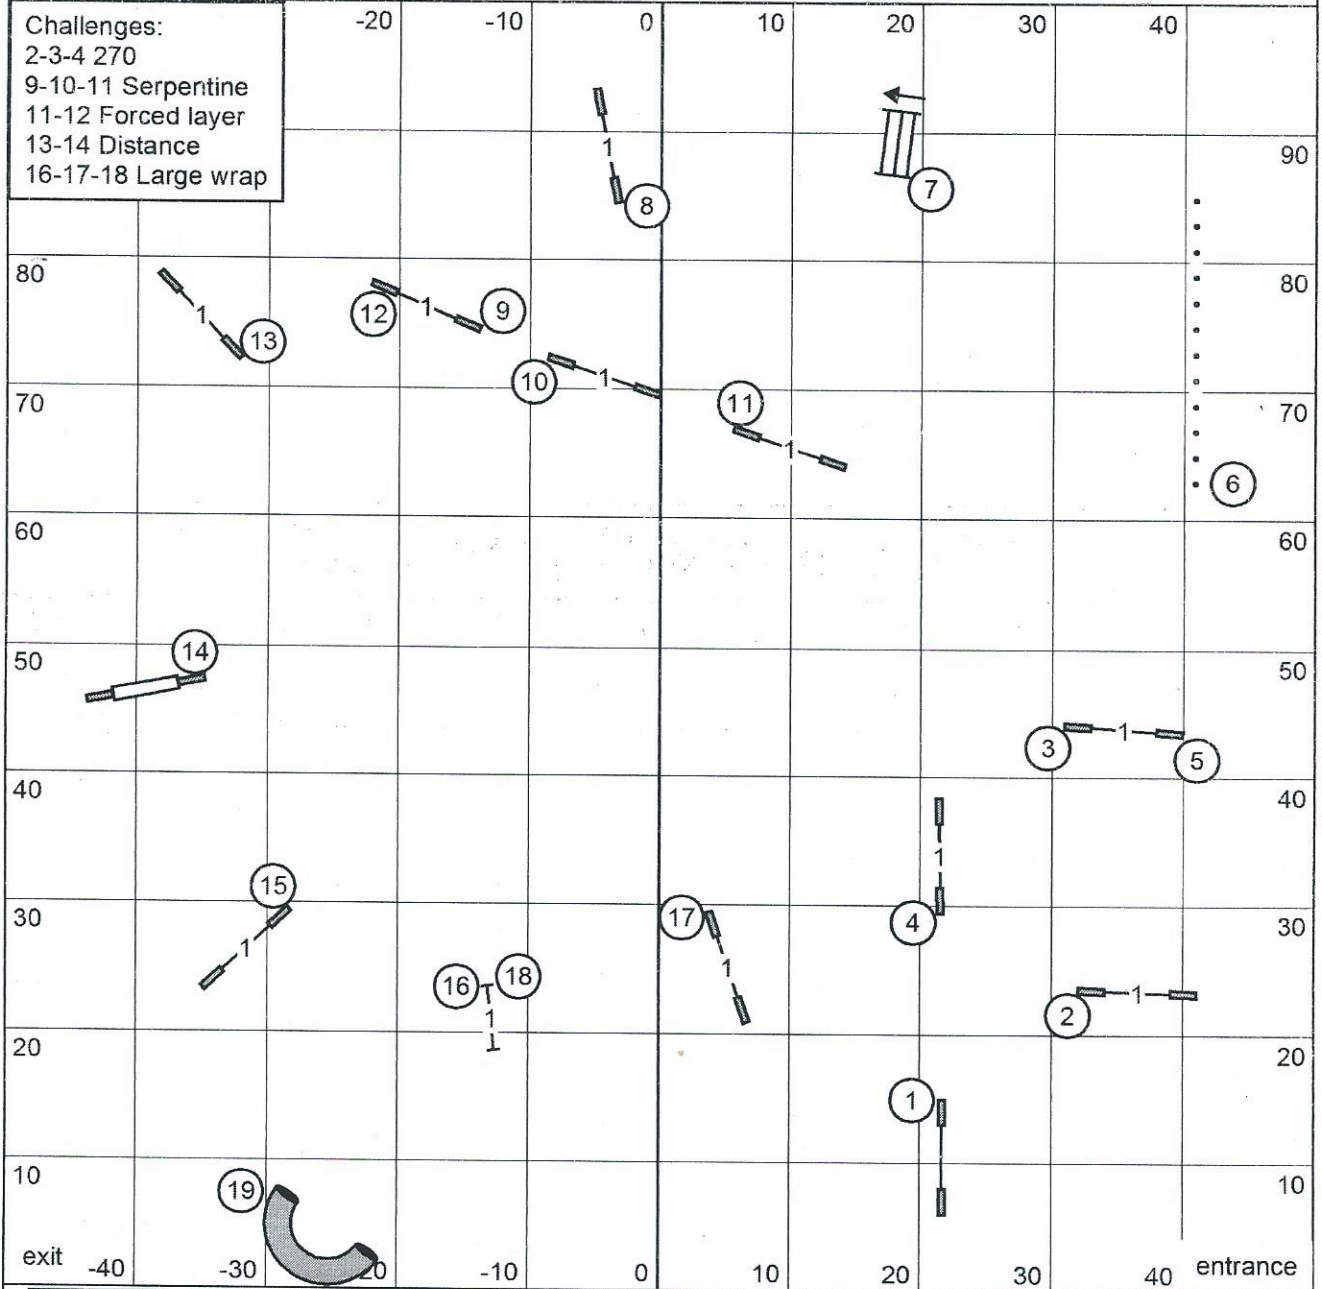

Thursday Premier JWW

Challenges:
 2-3-4 270
 9-10-11 Serpentine
 11-12 Forced layer
 13-14 Distance
 16-17-18 Large wrap

Premier JWW
 September 29, 2016

Next dog in after
 Jump #17

Greater Columbia Obedience Club
 Judge: Brian Brane

Thursday Excellent/Master JWW

Excellent/Master JWW
September 29, 2016

Next dog in after
Jump #18

Greater Columbia Obedience Club
Judge: Brian Brane

Thursday Excellent/Master STD

Excellent/Master STD
September 29, 2016

Next dog in after
Dogwalk #14

Greater Columbia Obedience Club
Judge: Brian Brane