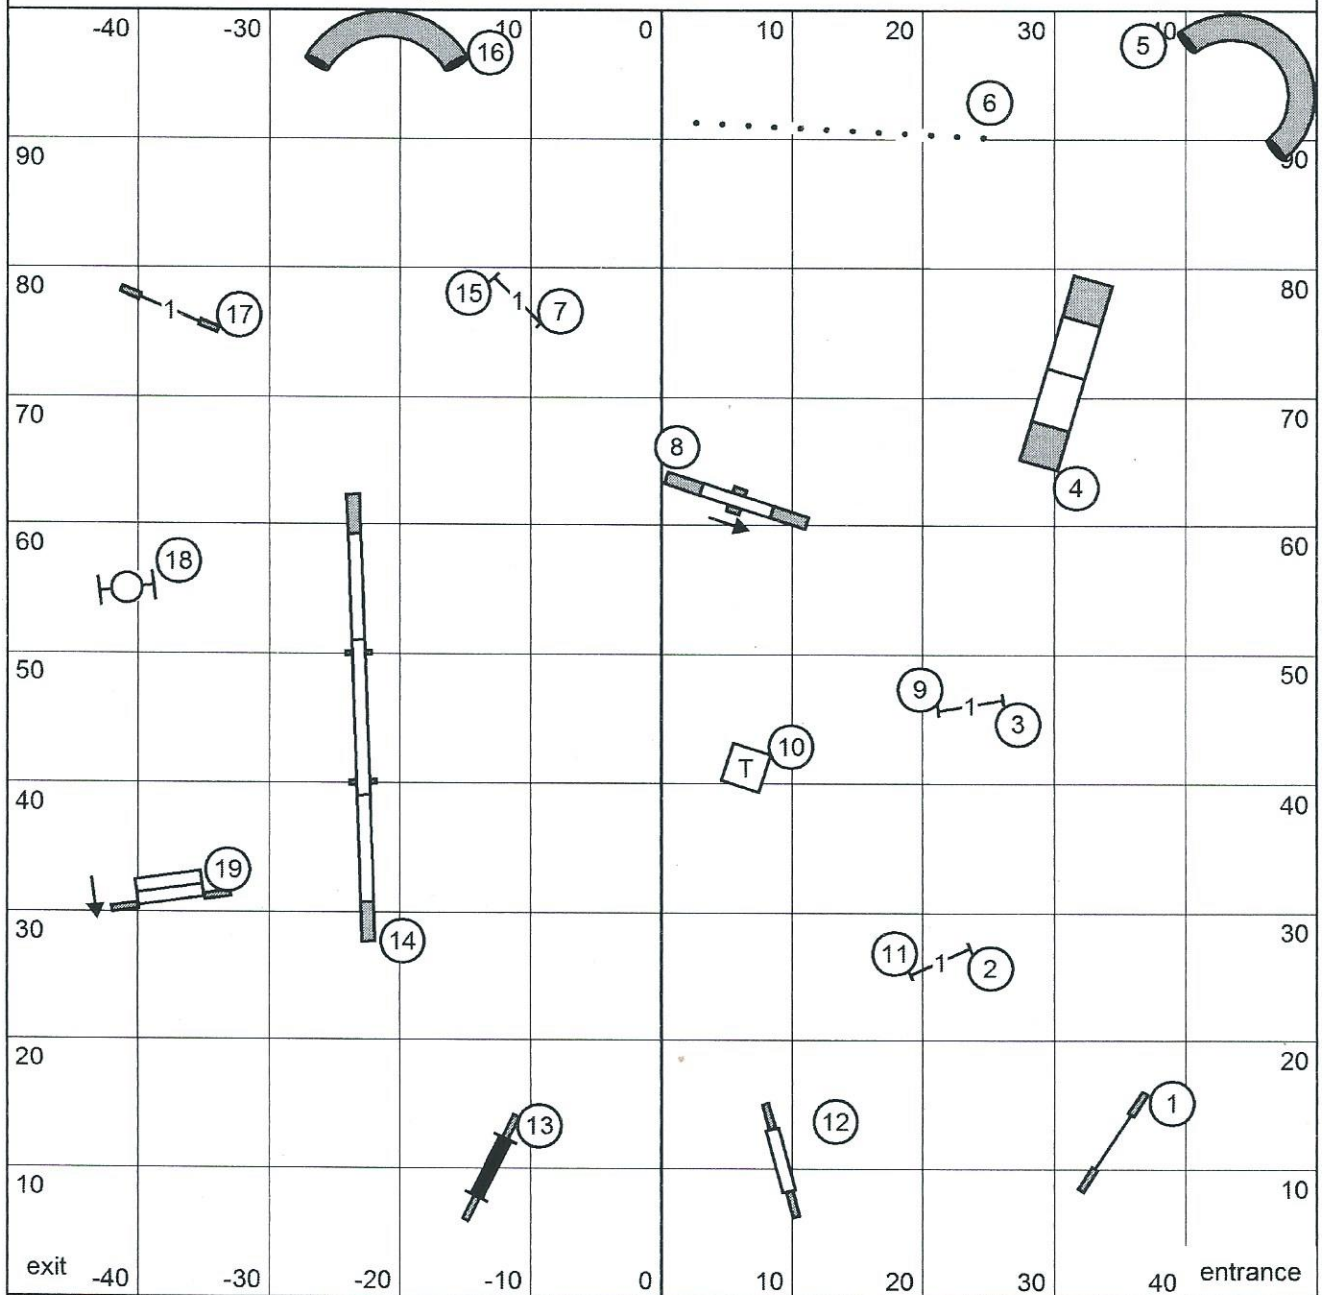

Thursday Excellent/Master STD

Excellent/Master STD
September 29, 2016

Next dog in after
Dogwalk #14

Greater Columbia Obedience Club
Judge: Brian Brane