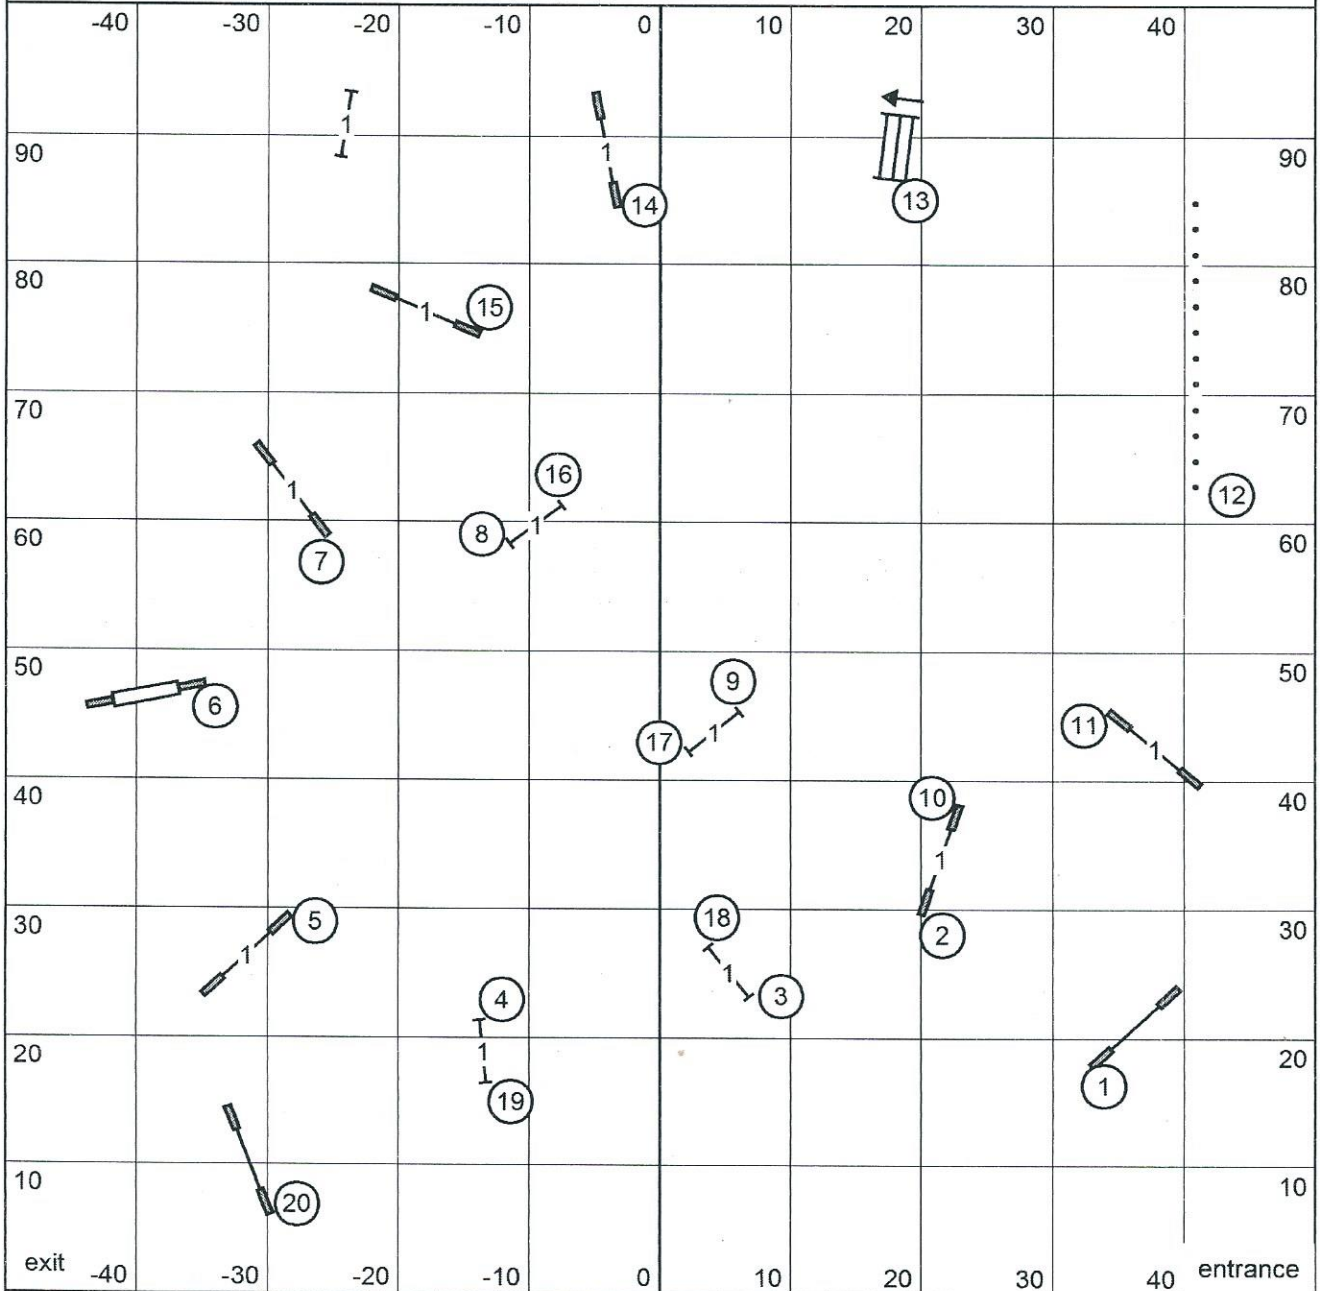

Thursday Premier JWW

Challenges:
 2-3-4 270
 9-10-11 Serpentine
 11-12 Forced layer
 13-14 Distance
 16-17-18 Large wrap

Premier JWW
 September 29, 2016

Next dog in after
 Jump #17

Greater Columbia Obedience Club
 Judge: Brian Brane

Thursday Excellent/Master JWW

Excellent/Master JWW
September 29, 2016

Next dog in after
Jump #18

Greater Columbia Obedience Club
Judge: Brian Brane

Thursday Excellent/Master STD

Excellent/Master STD
September 29, 2016

Next dog in after
Dogwalk #14

Greater Columbia Obedience Club
Judge: Brian Brane