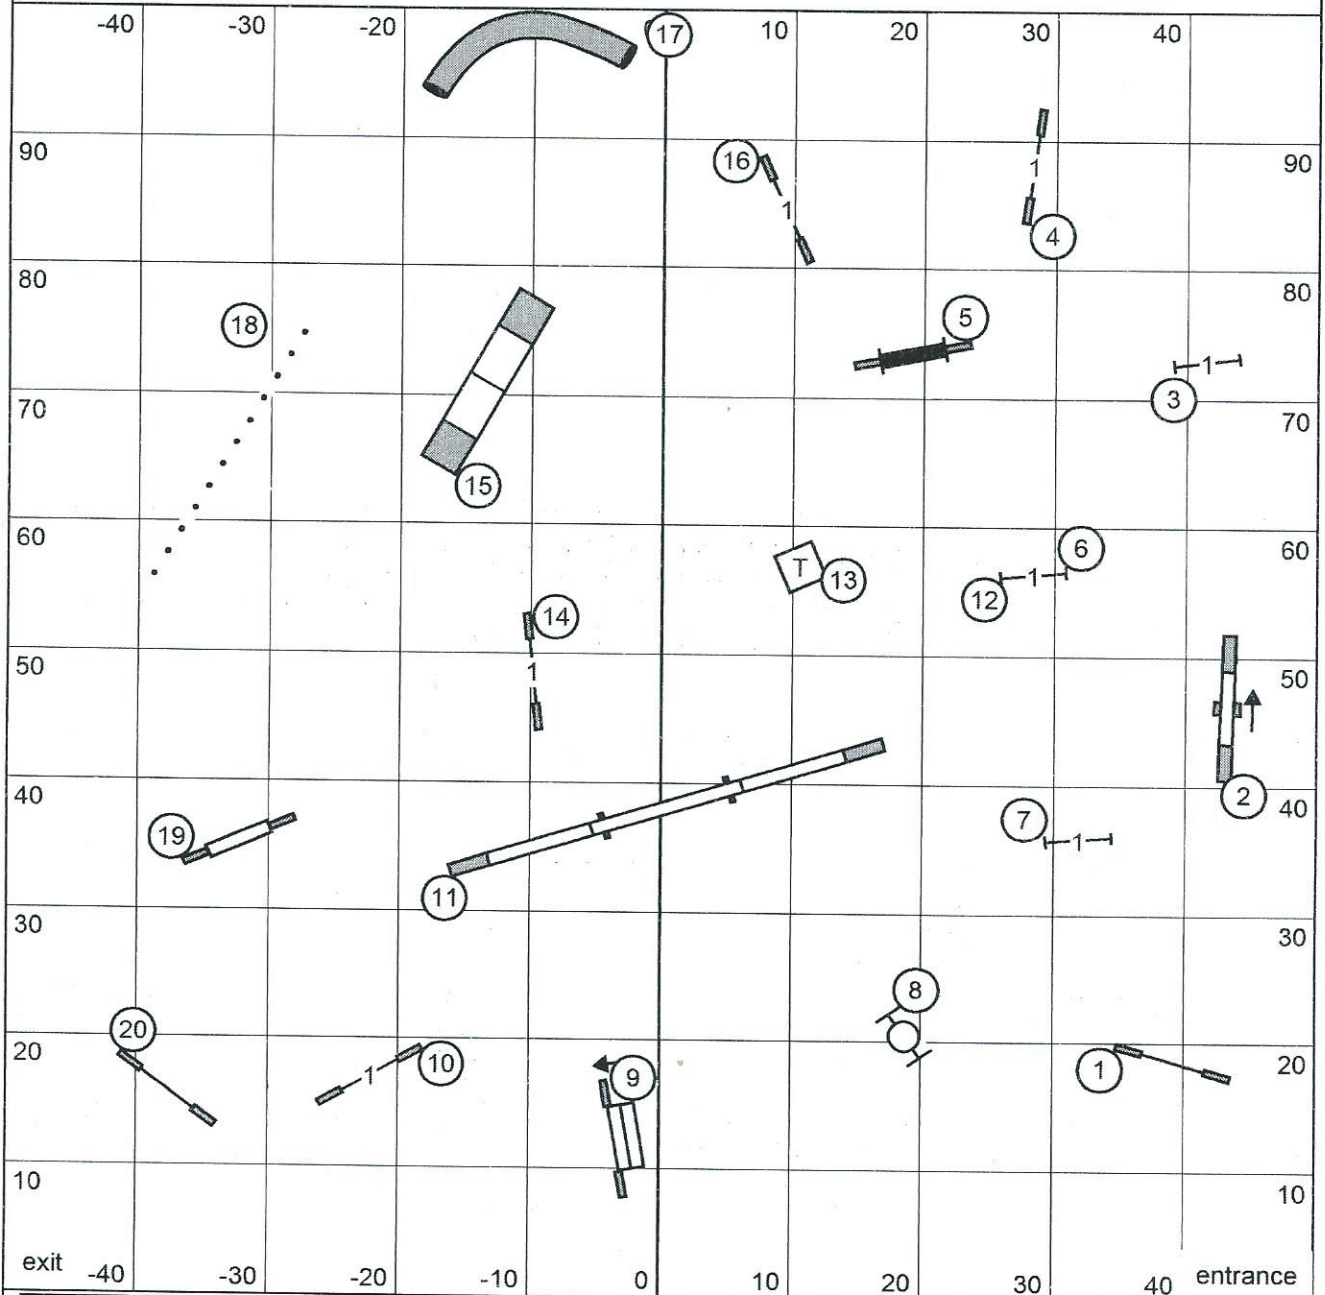

Friday Excellent/Master STD

Excellent/Master STD
September 30, 2016

Next dog in after
A-Frame #15

Greater Columbia Obedience Club
Judge: Brian Brane