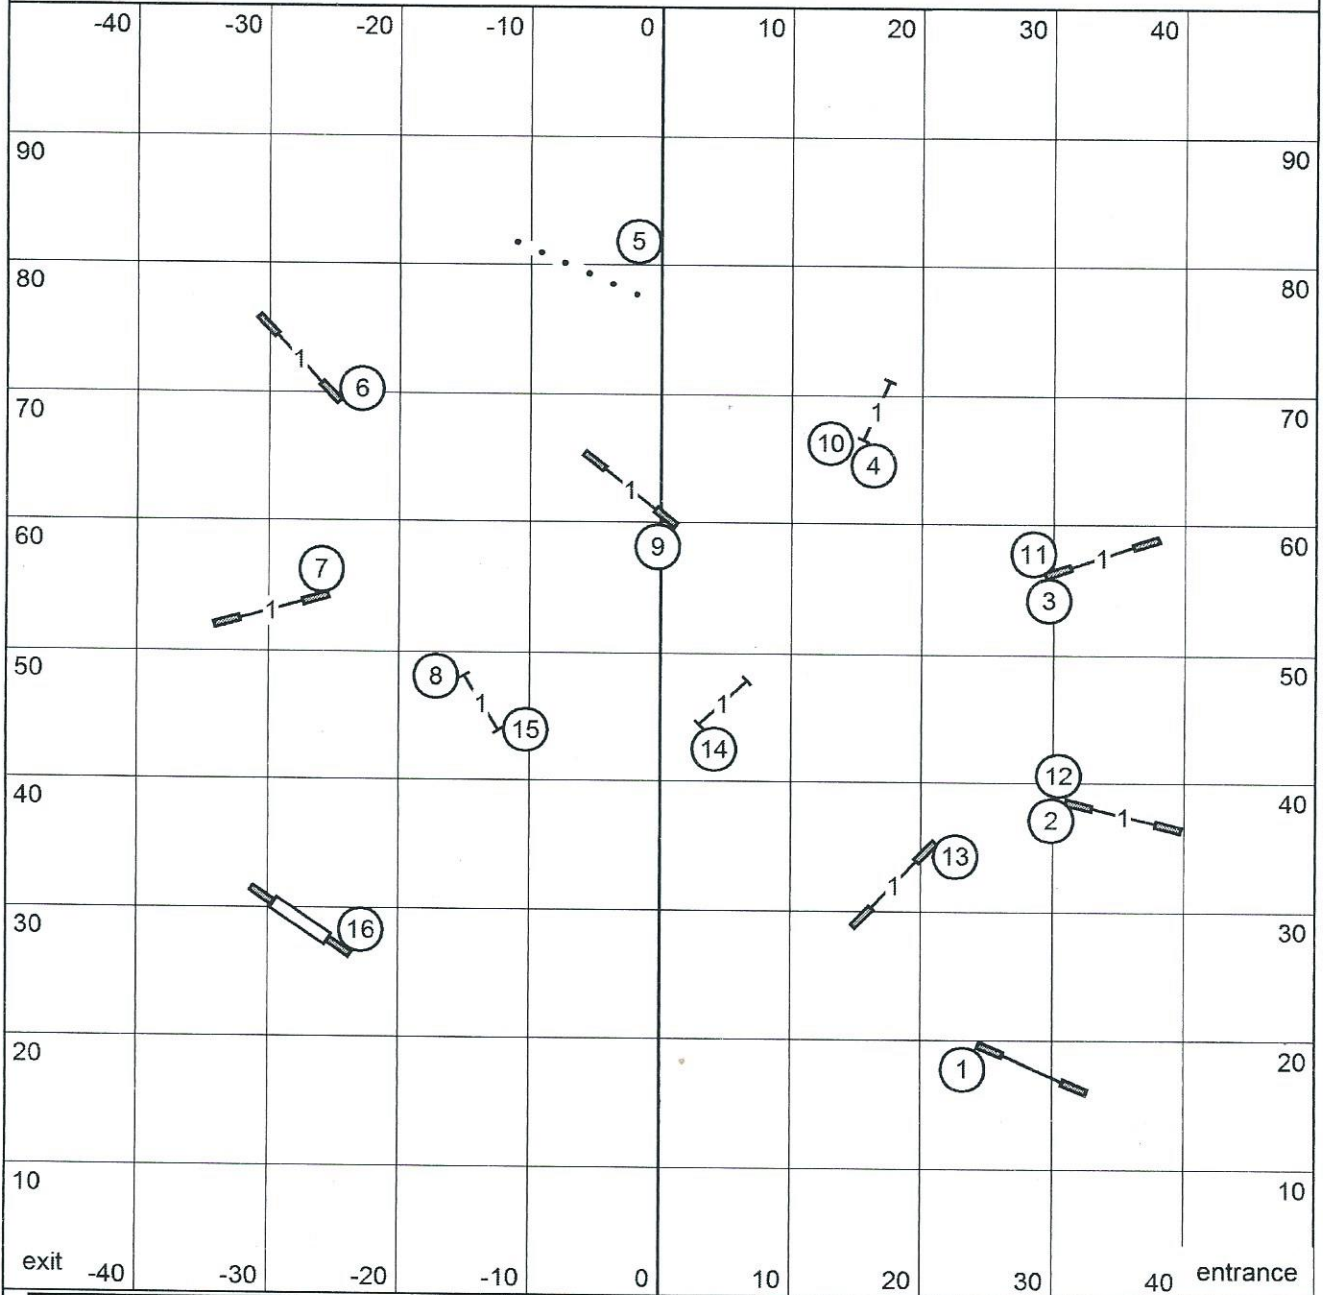

Friday Novice JWW

Novice JWW
September 30, 2016

Next dog in after
Jump #13

Greater Columbia Obedience Club
Judge: Brian Brane