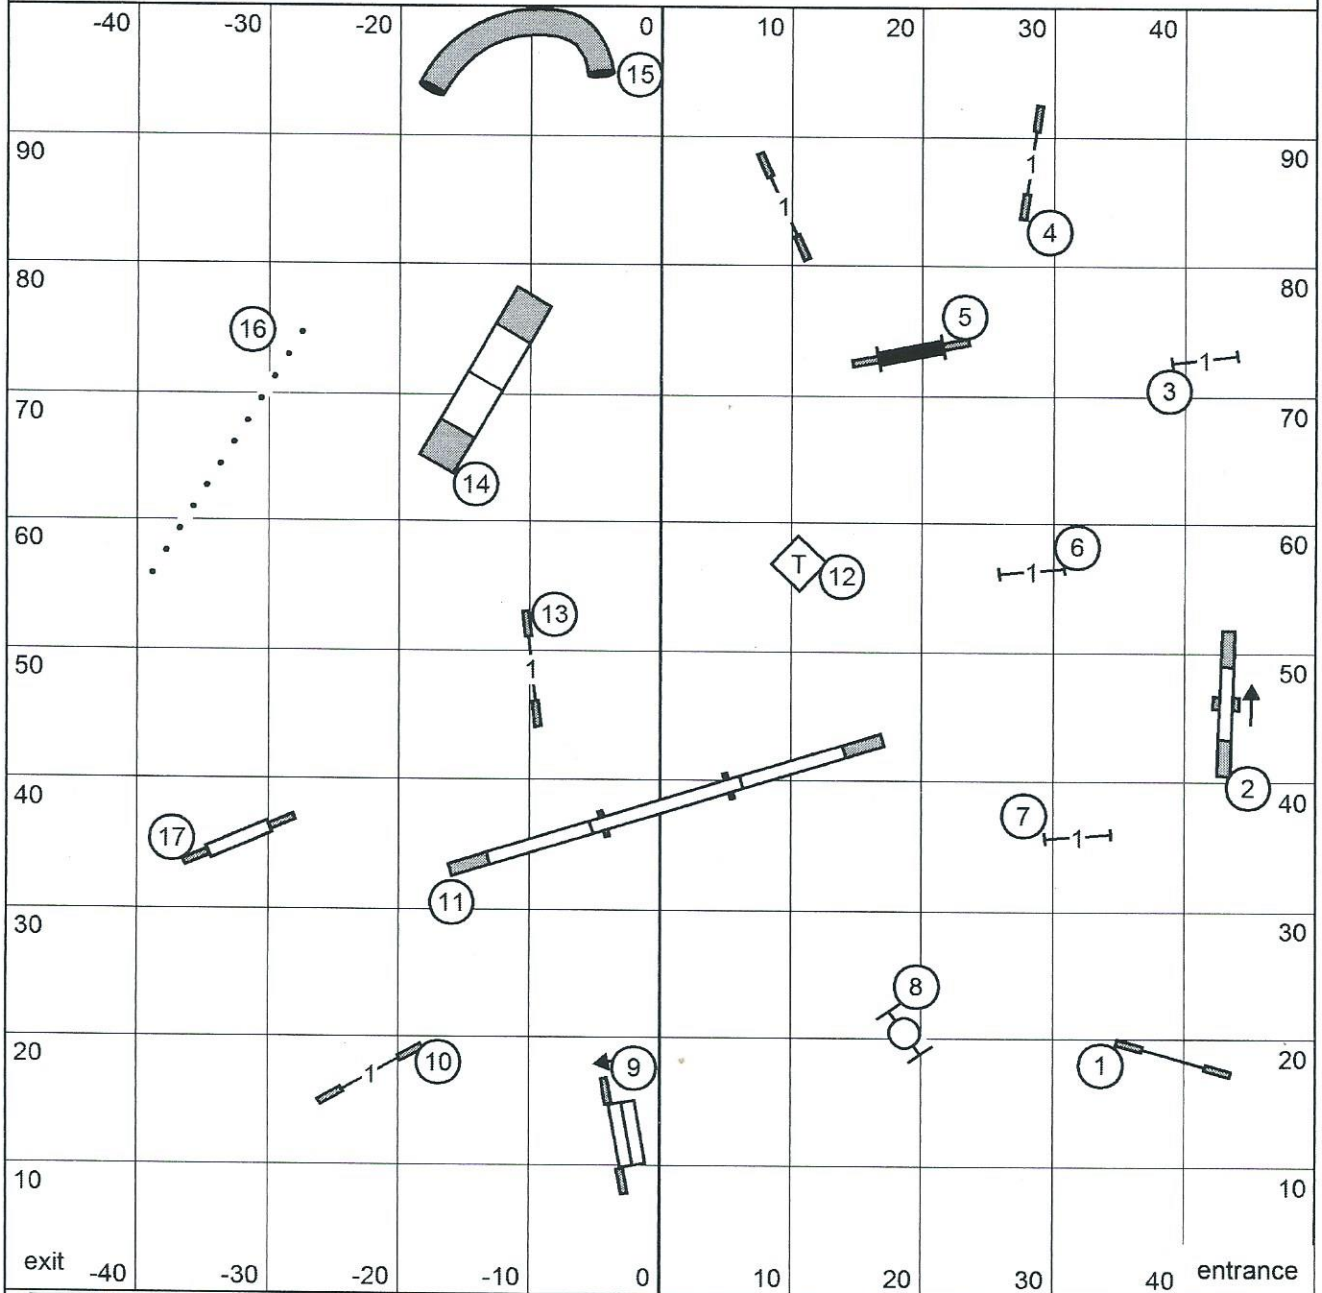

Friday Open STD

Open STD
September 30, 2016

Next dog in after
A-Frame #14

Greater Columbia Obedience Club
Judge: Brian Brane