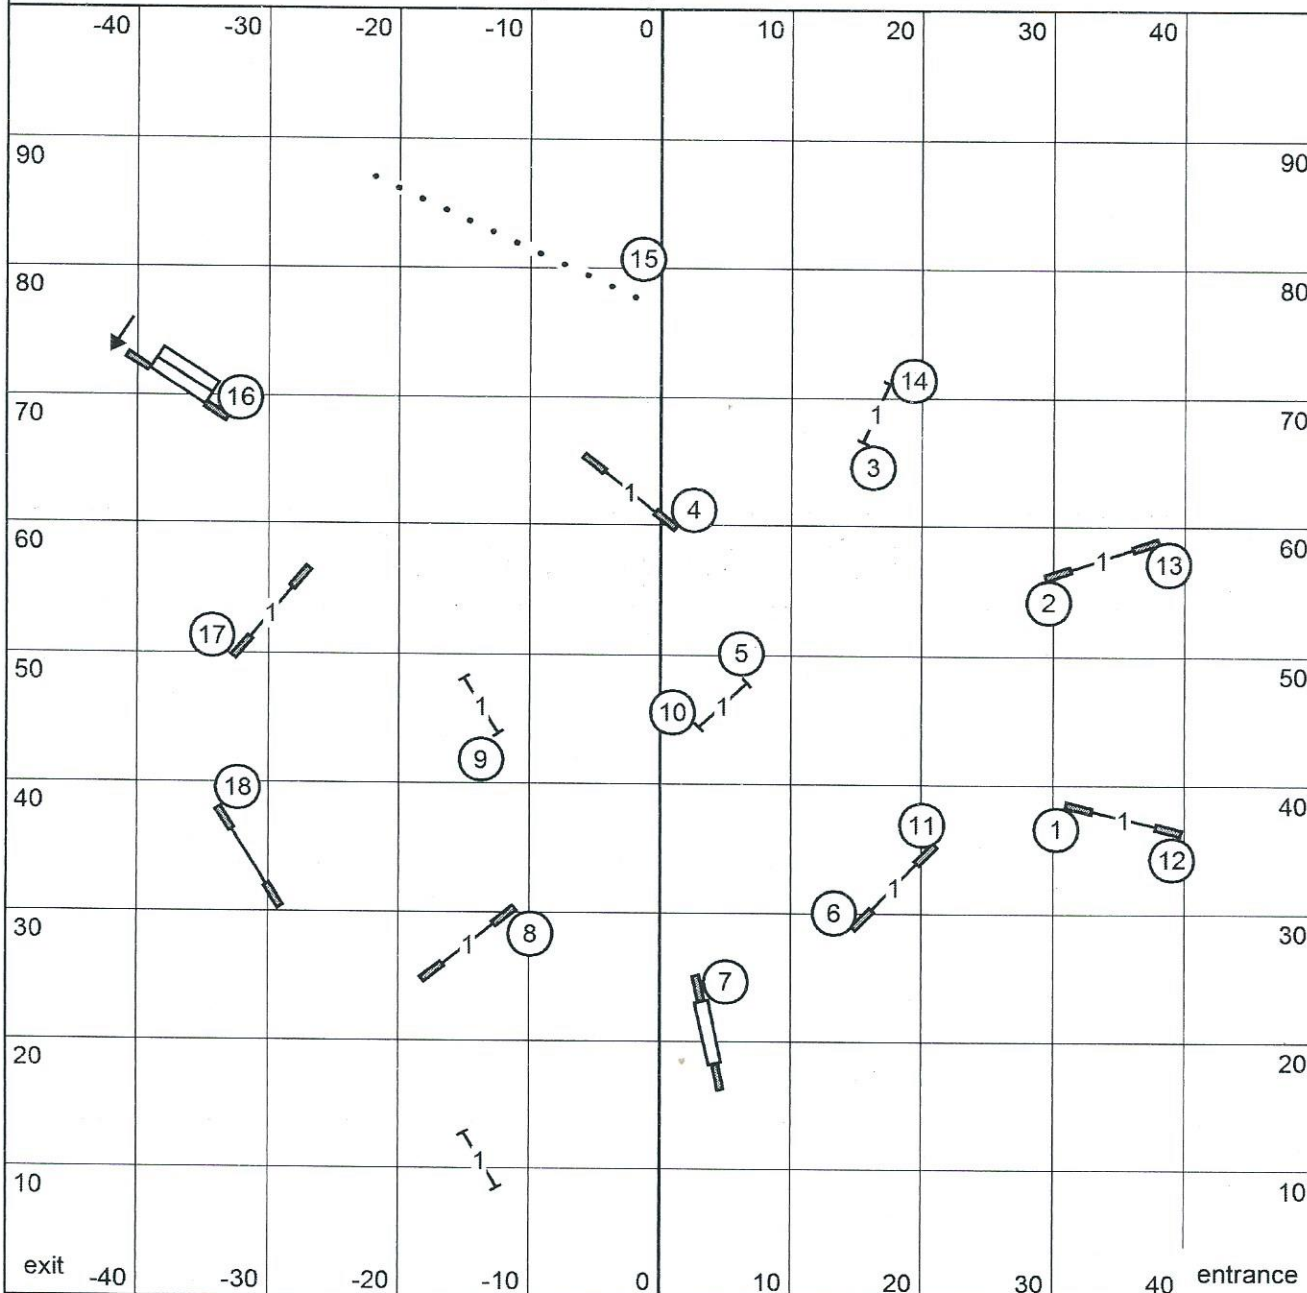

Friday Open JWW

Open JWW
September 30, 2016

Next dog in after
Weaves #15

Greater Columbia Obedience Club
Judge: Brian Brane