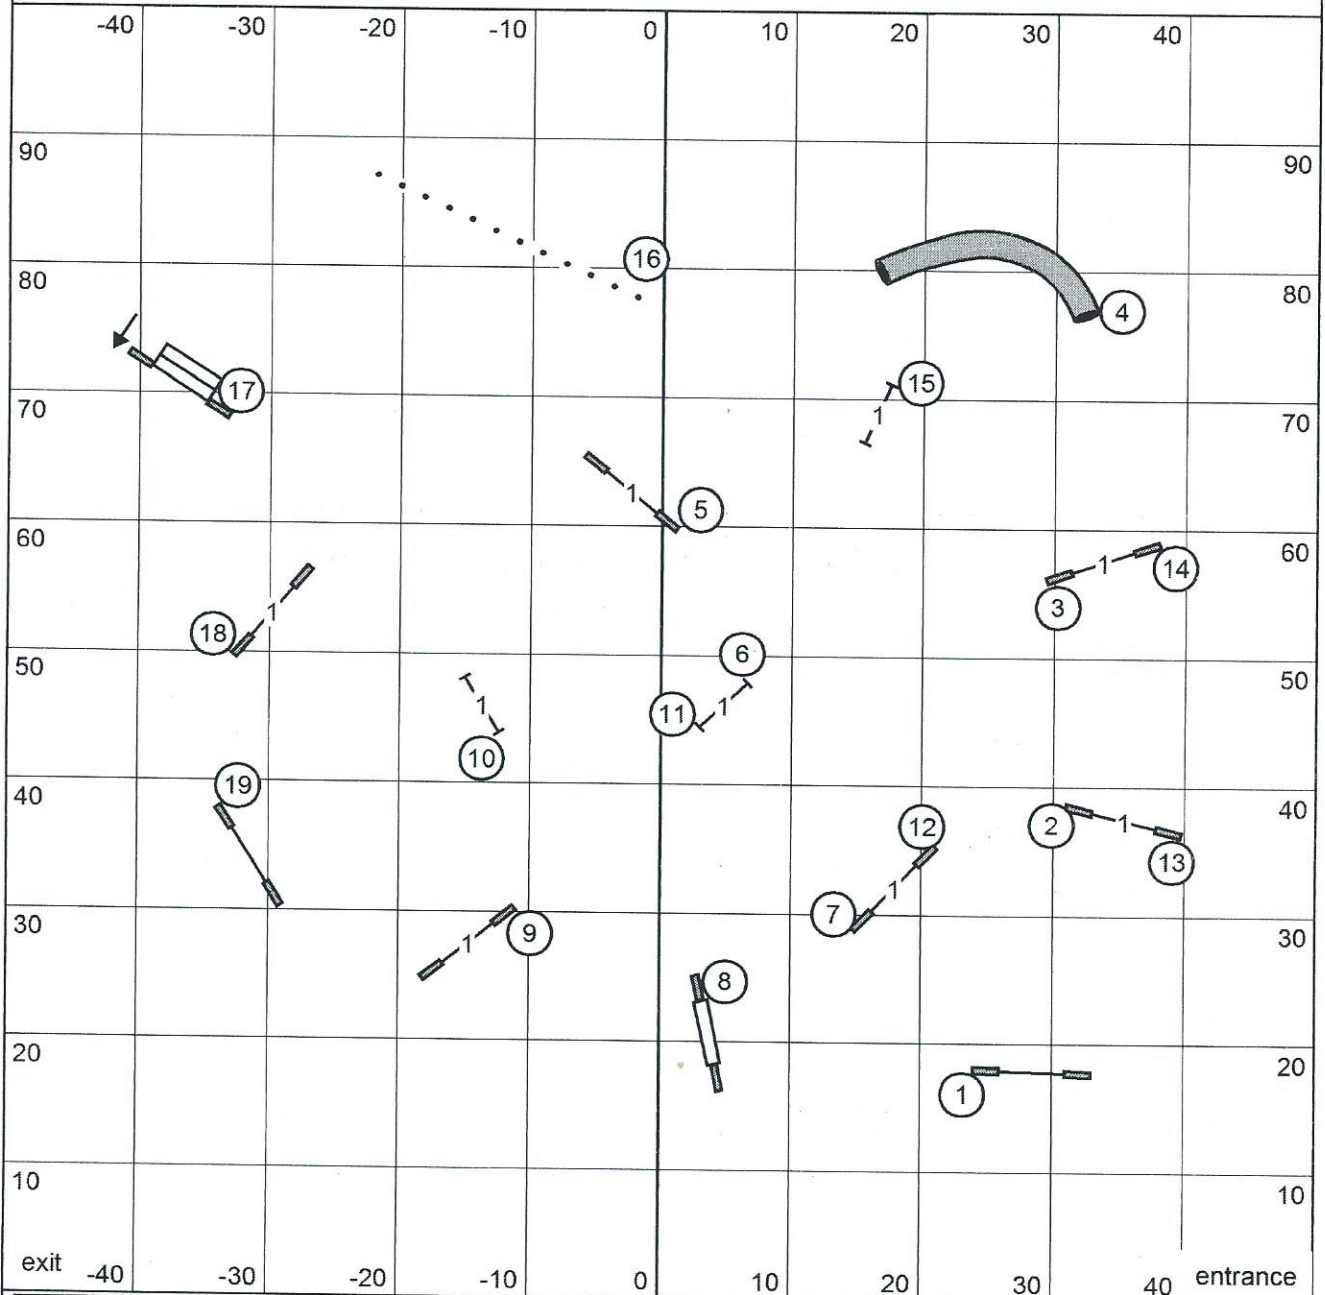

Friday Excellent/Master JWW

Excellent/Master JWW
September 30, 2016

Next dog in after
Weaves #16

Greater Columbia Obedience Club
Judge: Brian Brane