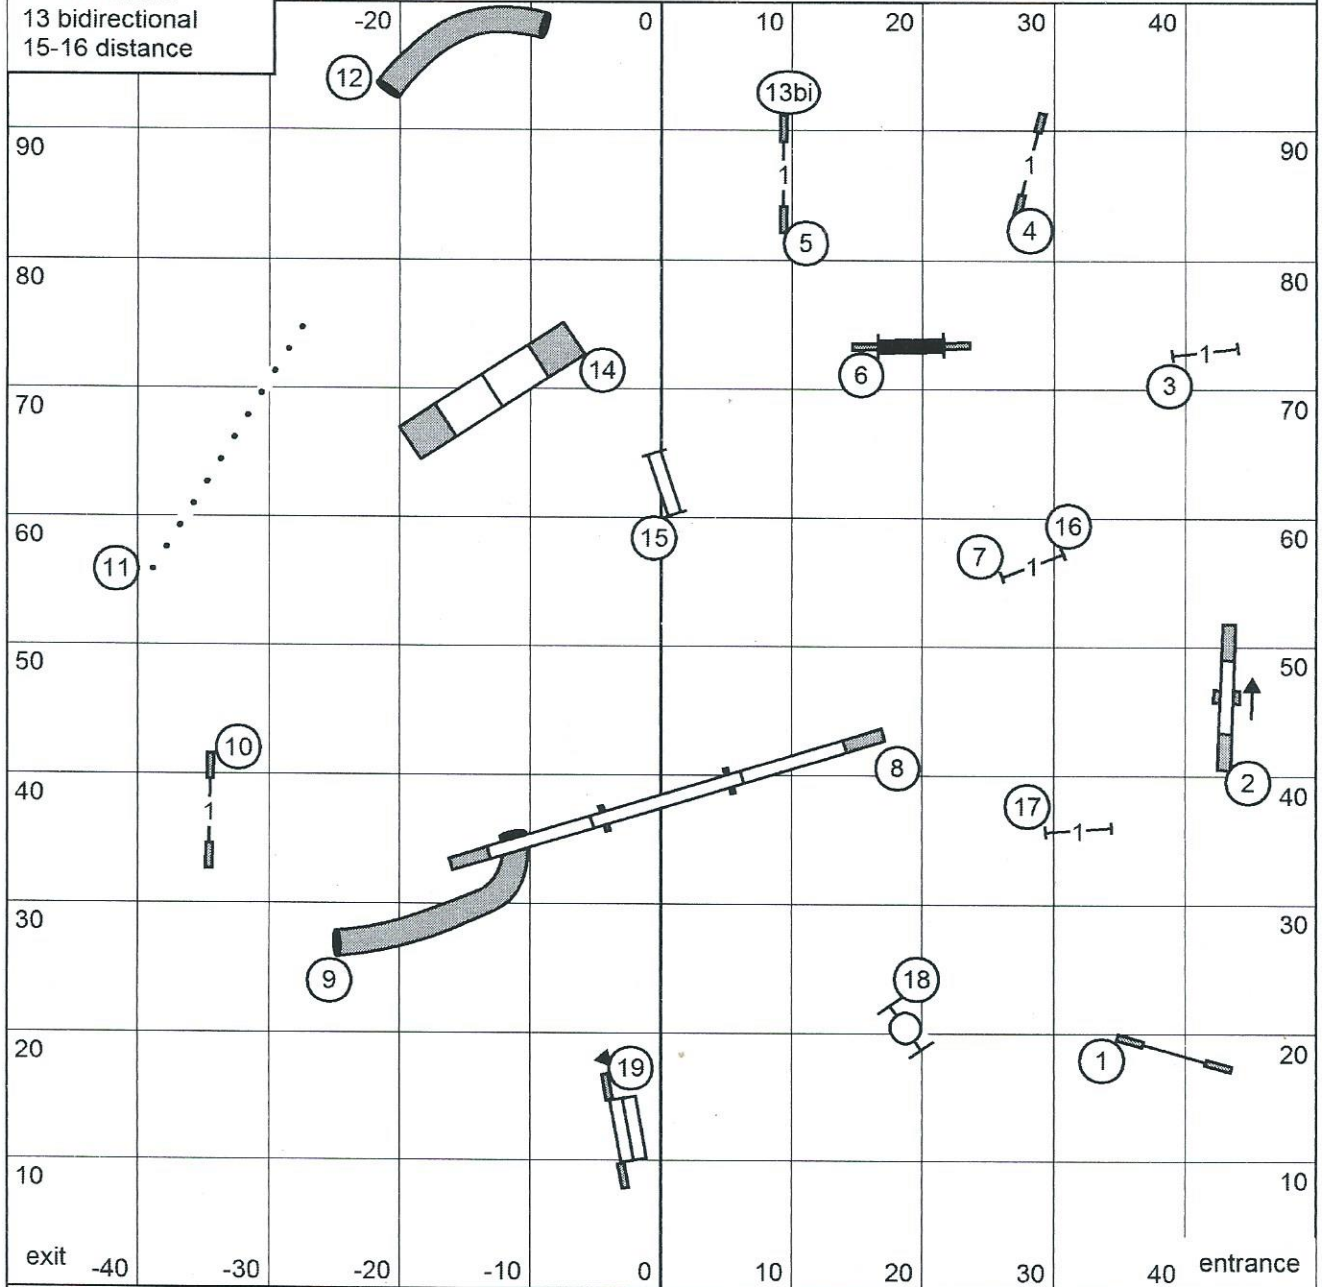

Premier Challenges:  
 4-5-6 270  
 9 blind tunnel  
 13 bidirectional  
 15-16 distance

# Friday Premier STD

Premier STD  
 September 30, 2016

Next dog in after  
 Tire #18

Greater Columbia Obedience Club  
 Judge: Brian Brane

# Friday Excellent/Master STD

Excellent/Master STD  
September 30, 2016

Next dog in after  
A-Frame #15

Greater Columbia Obedience Club  
Judge: Brian Brane

# Friday Open STD

Open STD  
September 30, 2016

Next dog in after  
A-Frame #14

Greater Columbia Obedience Club  
Judge: Brian Brane