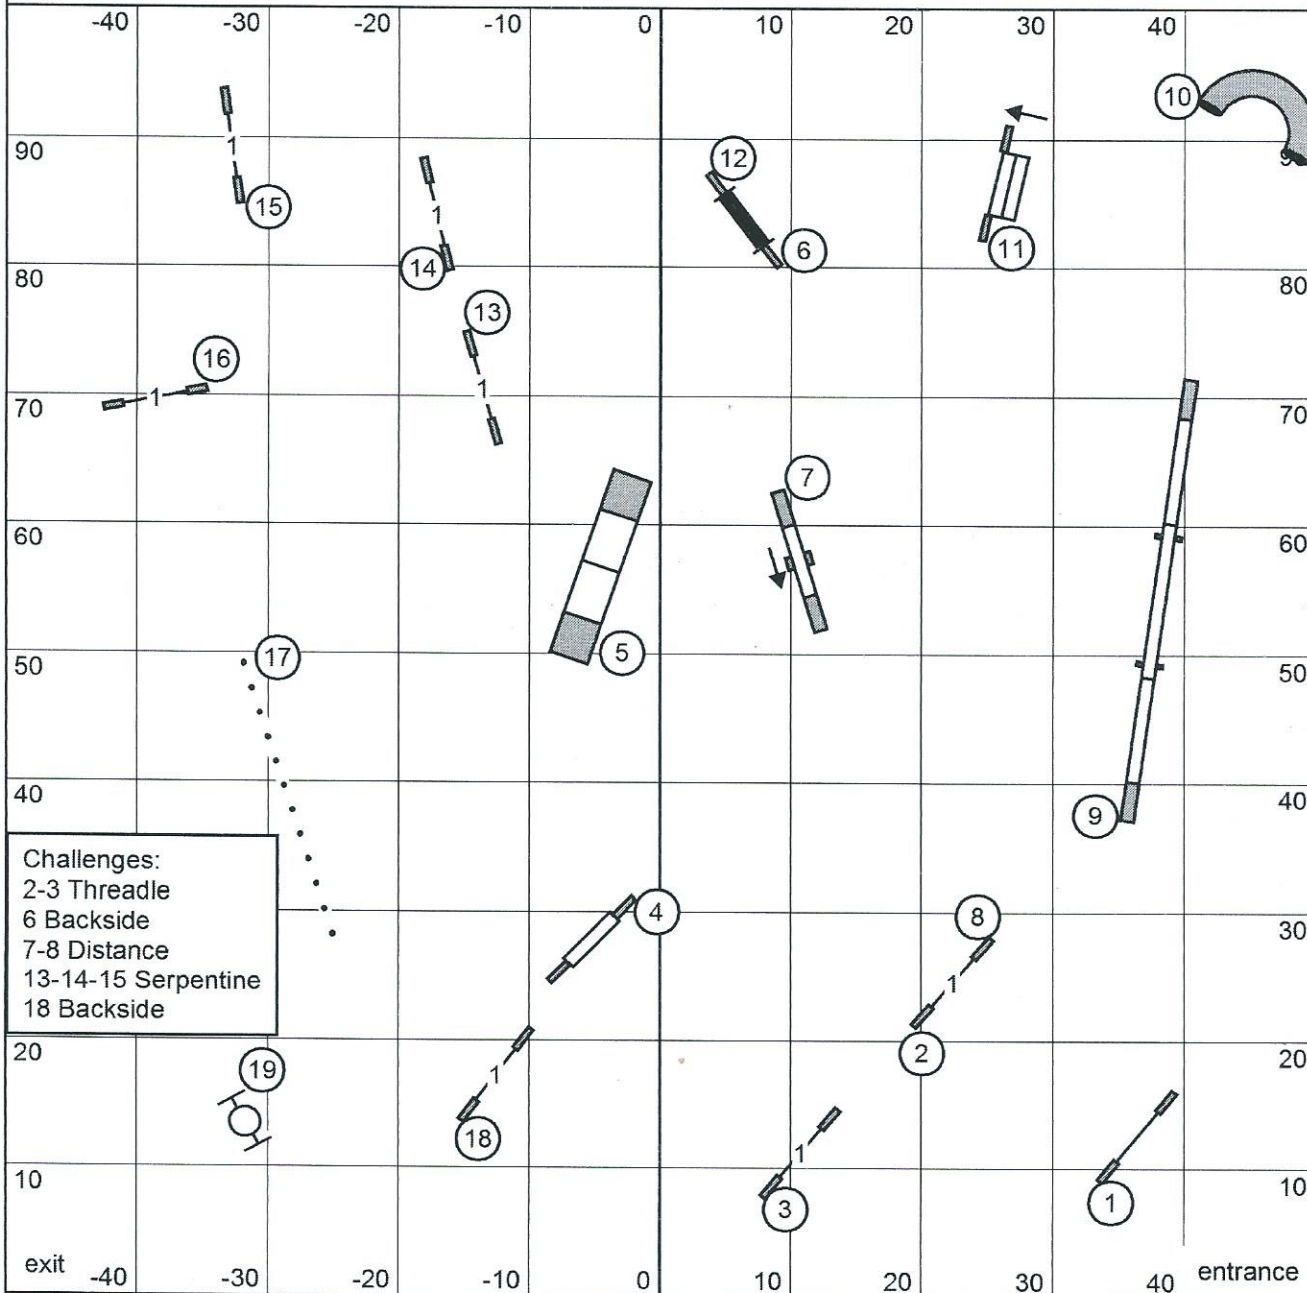

# Saturday Premier STD

Challenges:  
 2-3 Threadle  
 6 Backside  
 7-8 Distance  
 13-14-15 Serpentine  
 18 Backside

Premier STD  
 October 1, 2016

Next dog in after  
 Jump #16

Greater Columbia Obedience Club  
 Judge: Brian Brane

# Saturday Excellent/Master STD

Excellent/Master STD  
October 1, 2016

Next dog in after  
Jump #16

Greater Columbia Obedience Club  
Judge: Brian Brane

# Saturday Open STD

Open STD  
October 1, 2016

Next dog in after  
Jump #14

Greater Columbia Obedience Club  
Judge: Brian Brane