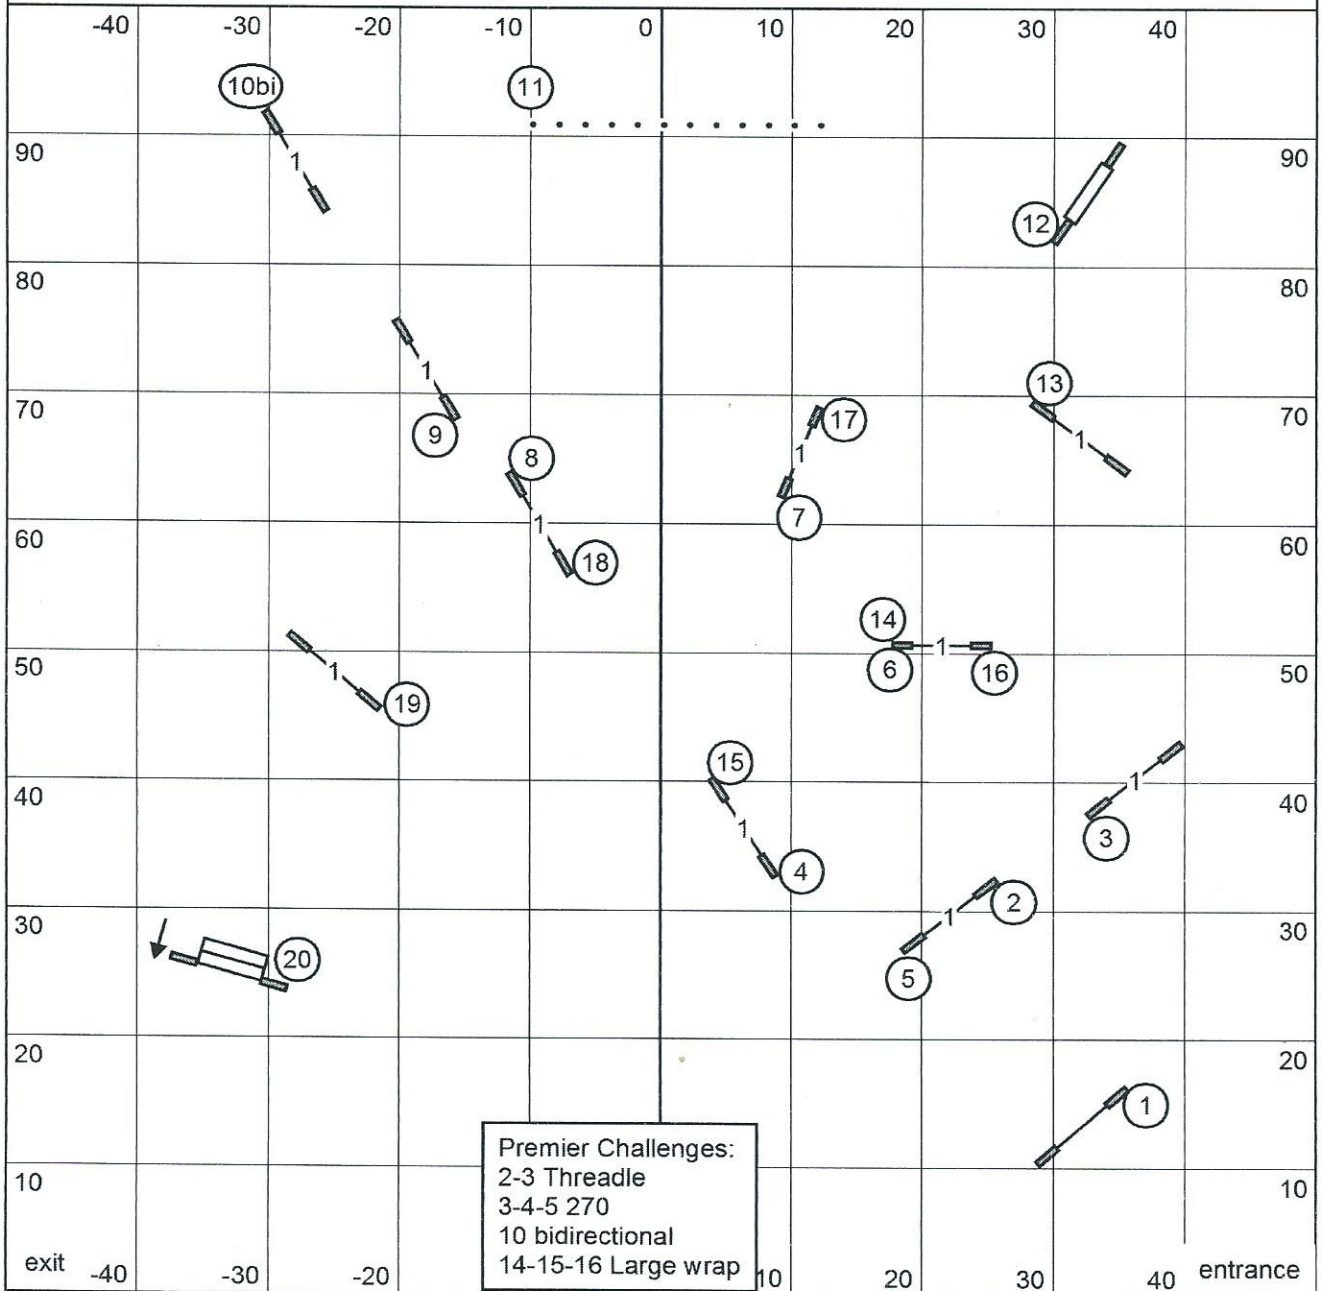

Saturday Premier JWW

Premier JWW
October 1, 2016

Next dog in after
Jump #16

Greater Columbia Obedience Club
Judge: Brian Brane