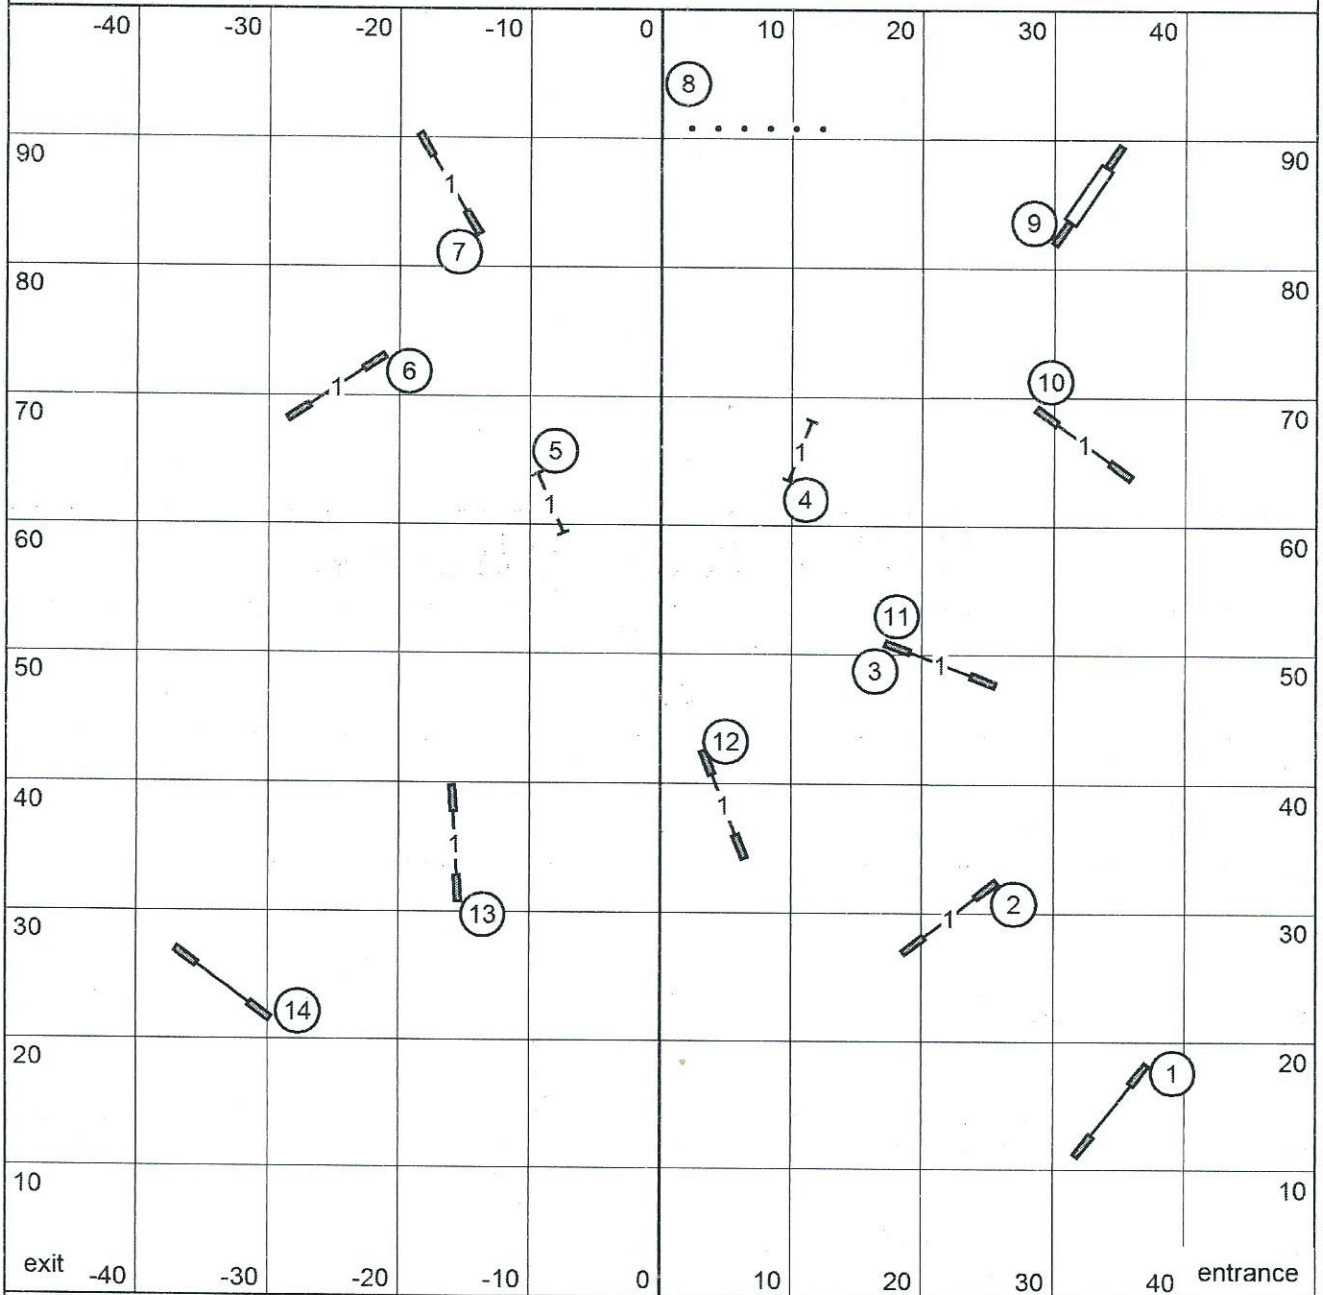

Saturday Novice JWW

Novice JWW
October 1, 2016

Next dog in after
Jump #12

Greater Columbia Obedience Club
Judge: Brian Brane