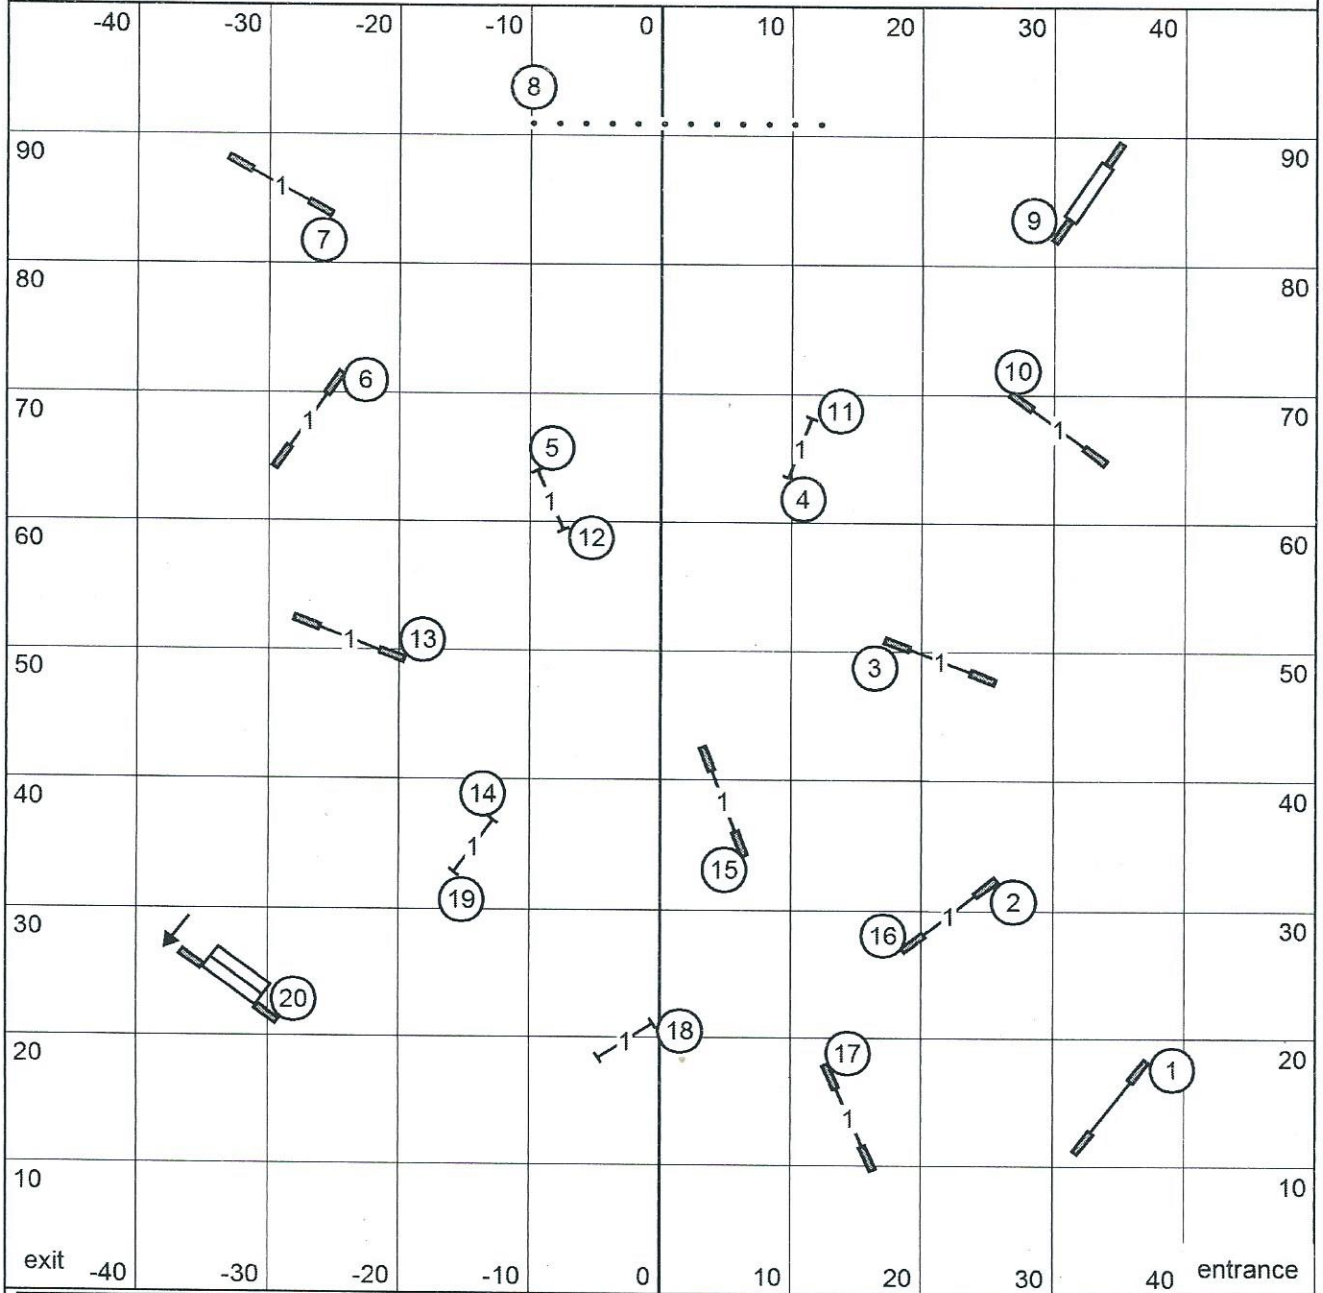

Saturday Excellent/Master JWW

Excellent/Master JWW
October 1, 2016

Next dog in after
Jump #17

Greater Columbia Obedience Club
Judge: Brian Brane