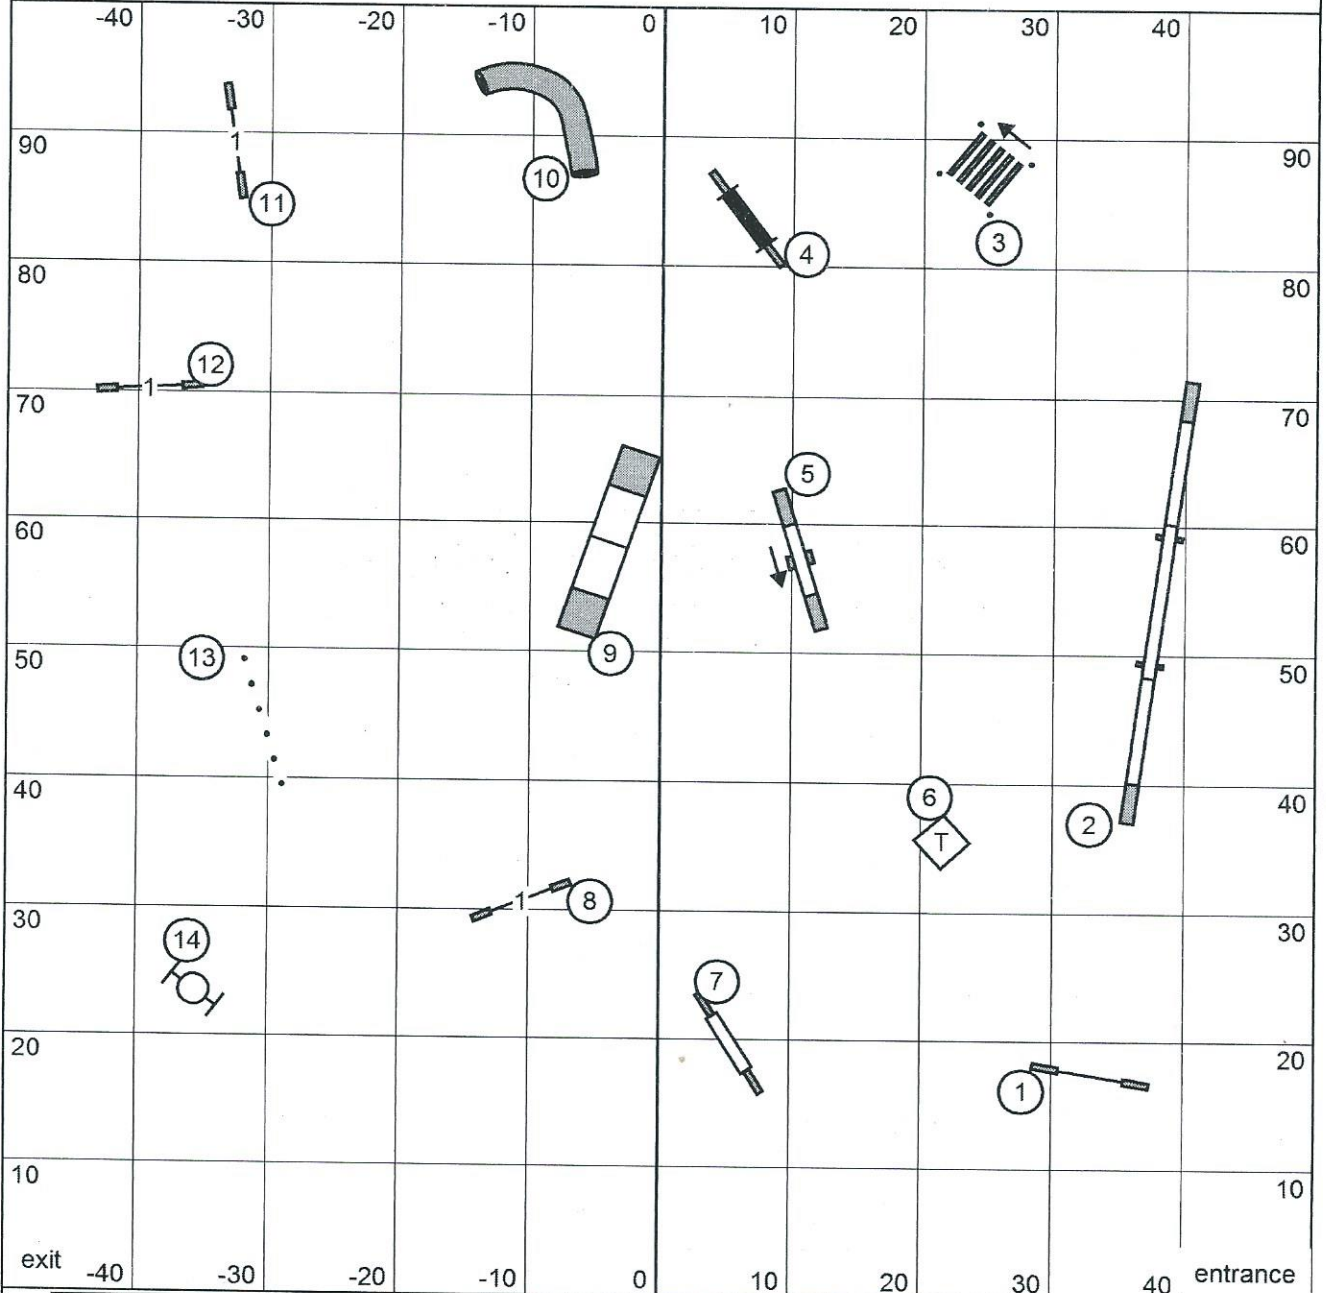

Saturday Novice STD

Novice STD
October 1, 2016

Next dog in after
Jump #12

Greater Columbia Obedience Club
Judge: Brian Brane