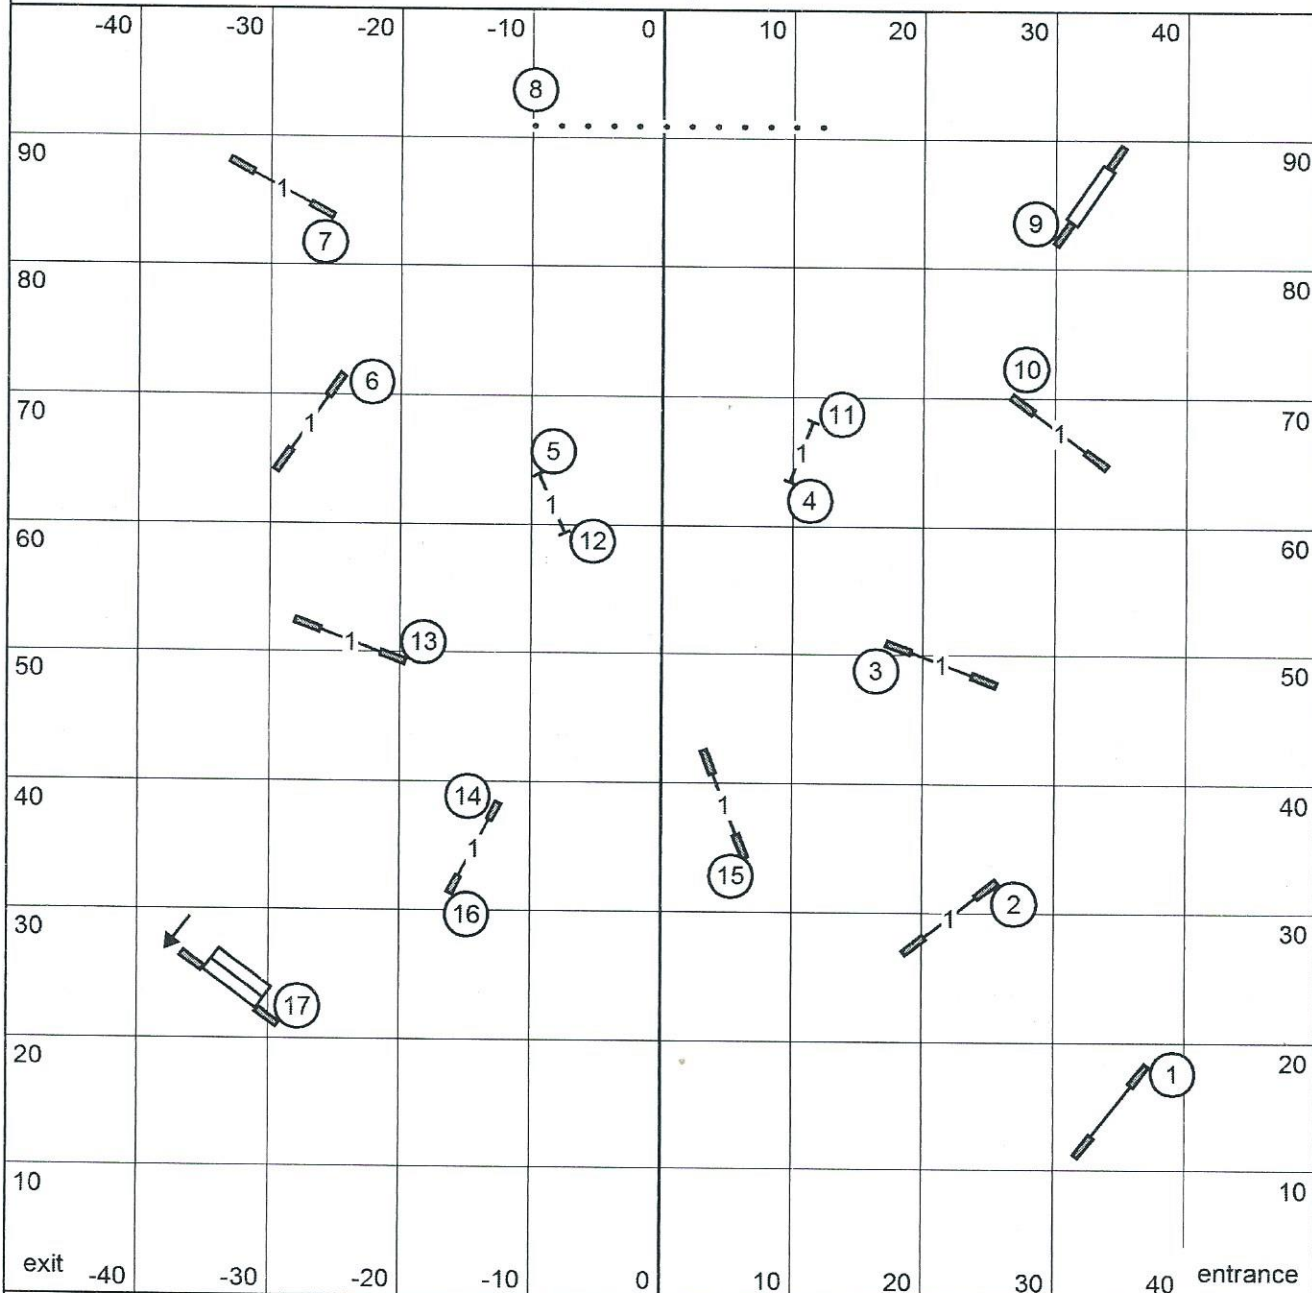

Saturday Open JWW

Open JWW
October 1, 2016

Next dog in after
Jump #15

Greater Columbia Obedience Club
Judge: Brian Brane