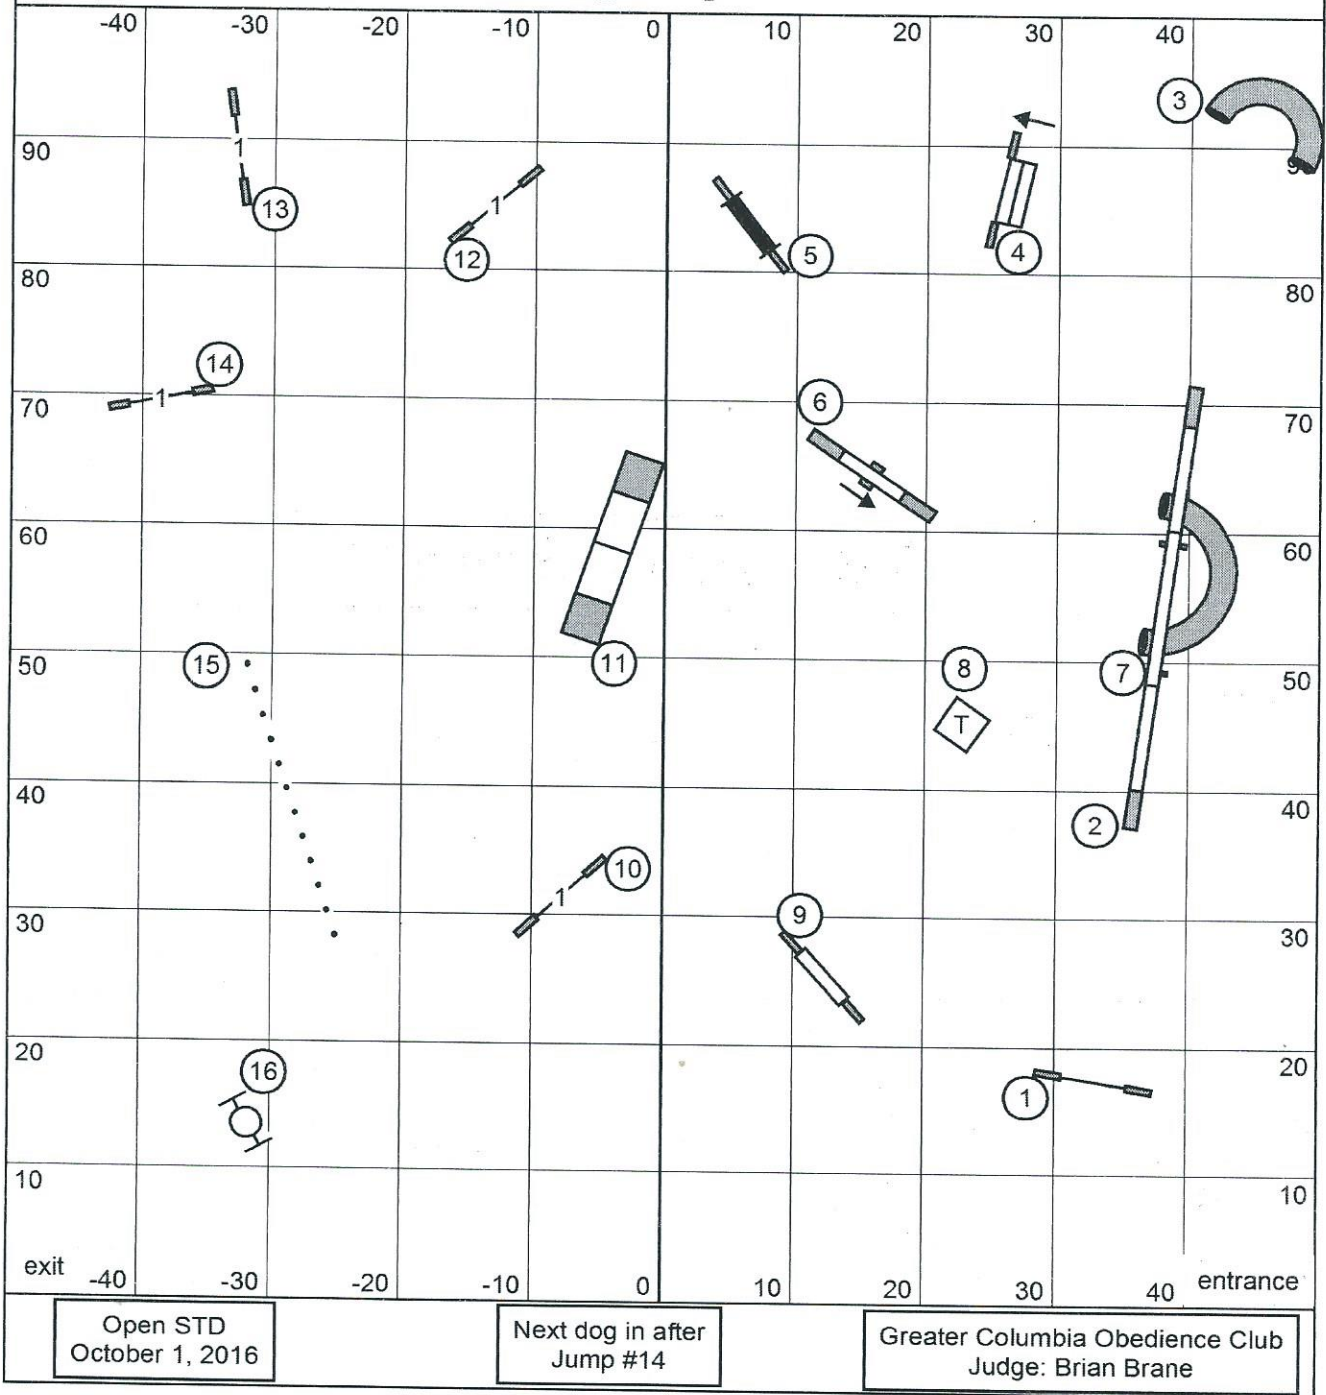

# Saturday Premier STD

Challenges:  
 2-3 Threadle  
 6 Backside  
 7-8 Distance  
 13-14-15 Serpentine  
 18 Backside

Premier STD  
 October 1, 2016

Next dog in after  
 Jump #16

Greater Columbia Obedience Club  
 Judge: Brian Brane

# Saturday Excellent/Master STD

Excellent/Master STD  
October 1, 2016

Next dog in after  
Jump #16

Greater Columbia Obedience Club  
Judge: Brian Brane

# Saturday Open STD

Open STD  
October 1, 2016

Next dog in after  
Jump #14

Greater Columbia Obedience Club  
Judge: Brian Brane