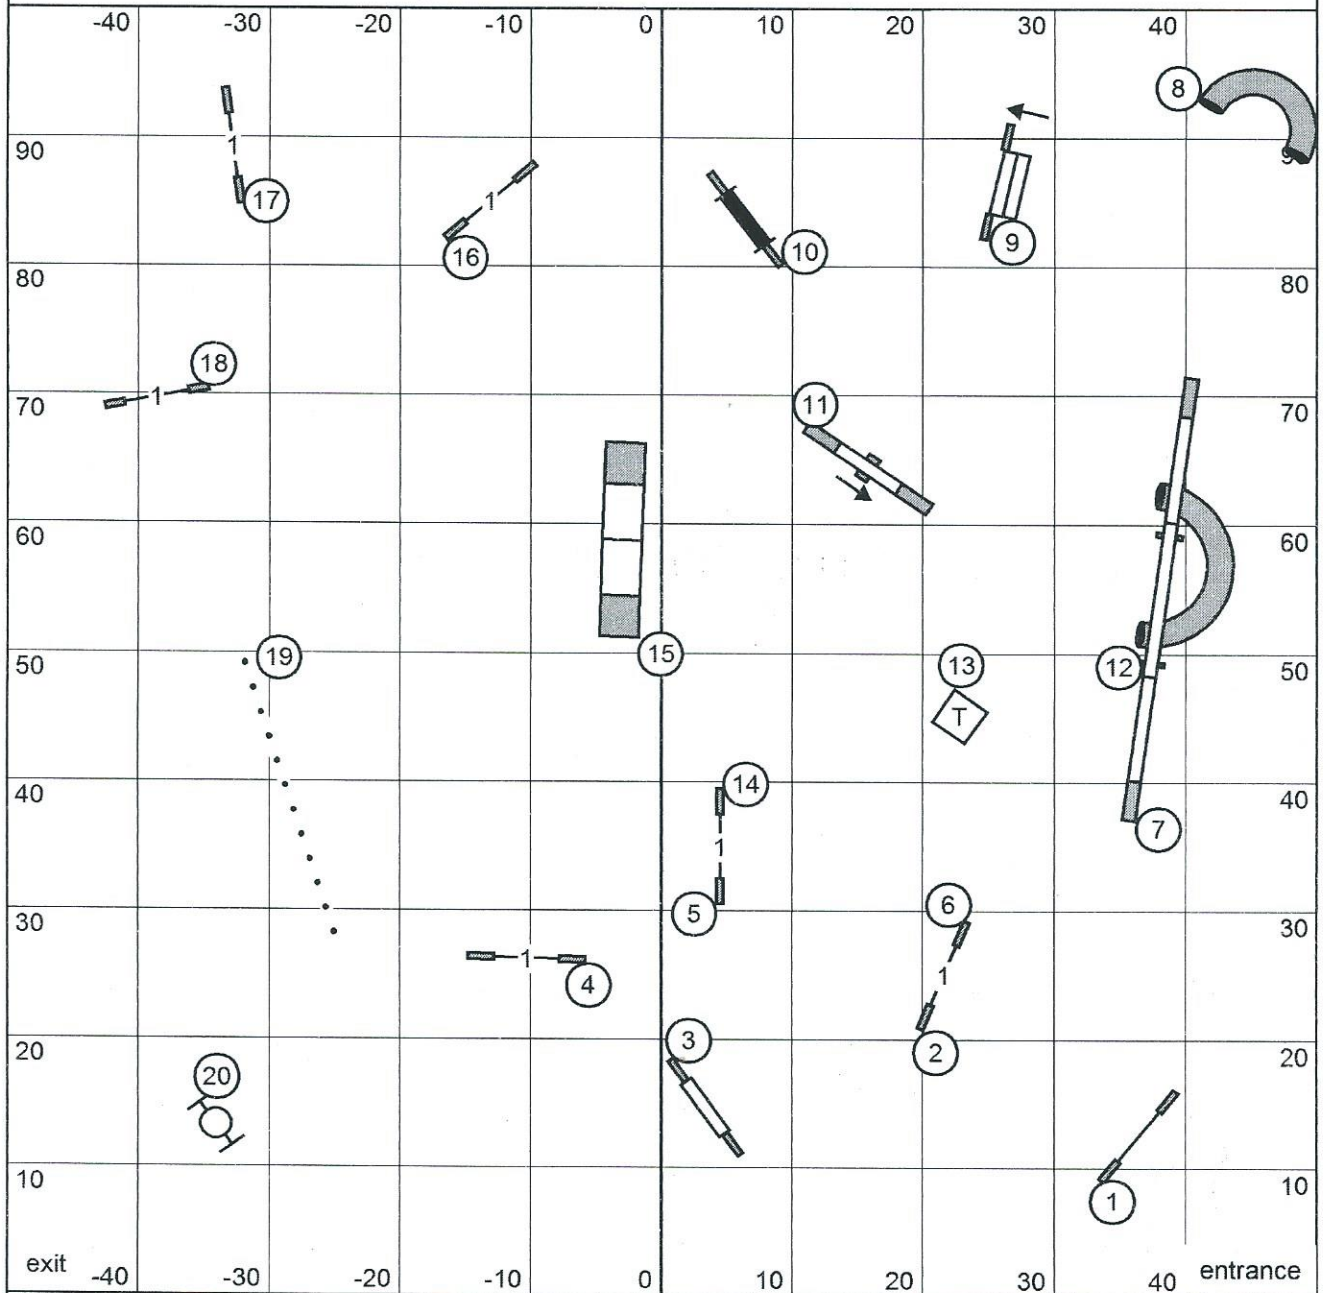

# Saturday Premier STD

Challenges:  
 2-3 Threadle  
 6 Backside  
 7-8 Distance  
 13-14-15 Serpentine  
 18 Backside

Premier STD  
 October 1, 2016

Next dog in after  
 Jump #16

Greater Columbia Obedience Club  
 Judge: Brian Brane

# Saturday Excellent/Master STD

Excellent/Master STD  
October 1, 2016

Next dog in after  
Jump #16

Greater Columbia Obedience Club  
Judge: Brian Brane

# Saturday Open STD

Open STD  
October 1, 2016

Next dog in after  
Jump #14

Greater Columbia Obedience Club  
Judge: Brian Brane