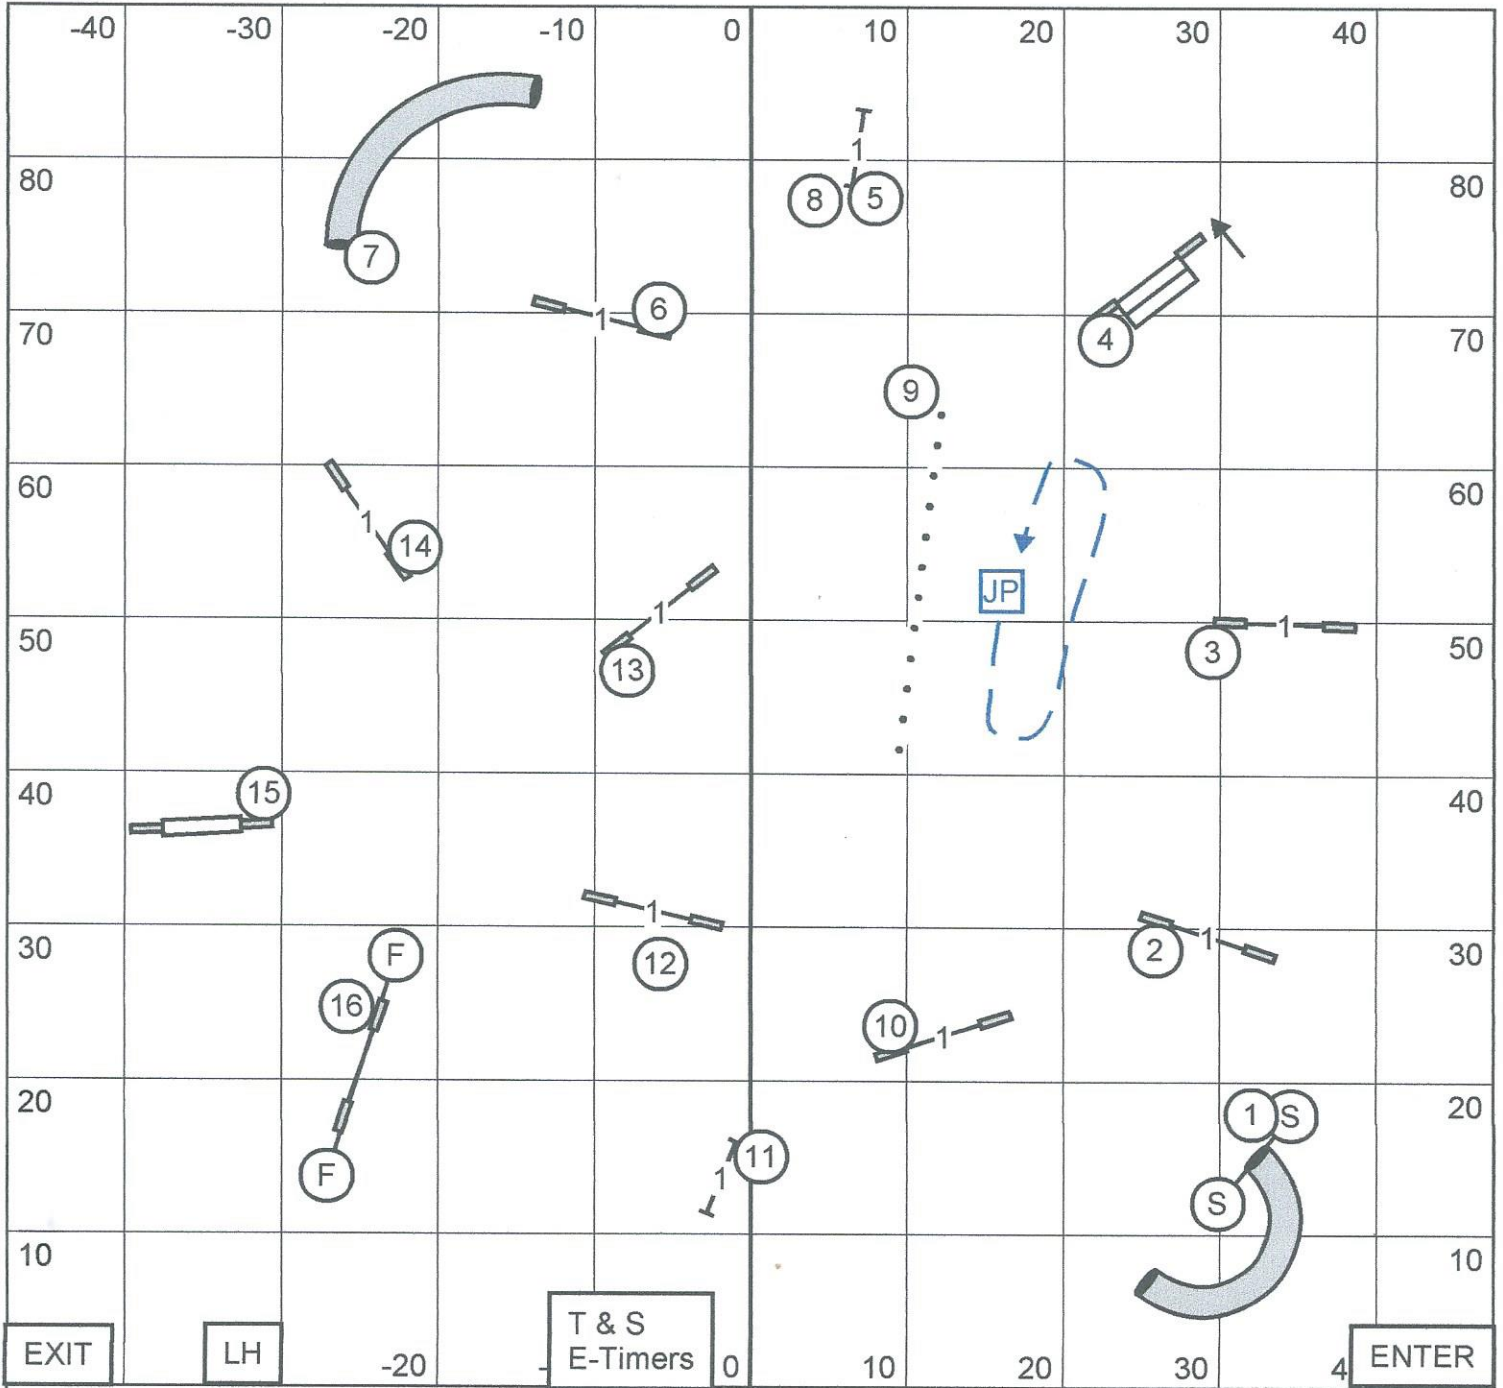

Fayetteville Kennel Club
Sanford, NC
Friday, September 9, 2016
Open JWW
Judge: Sheyla Gutiérrez