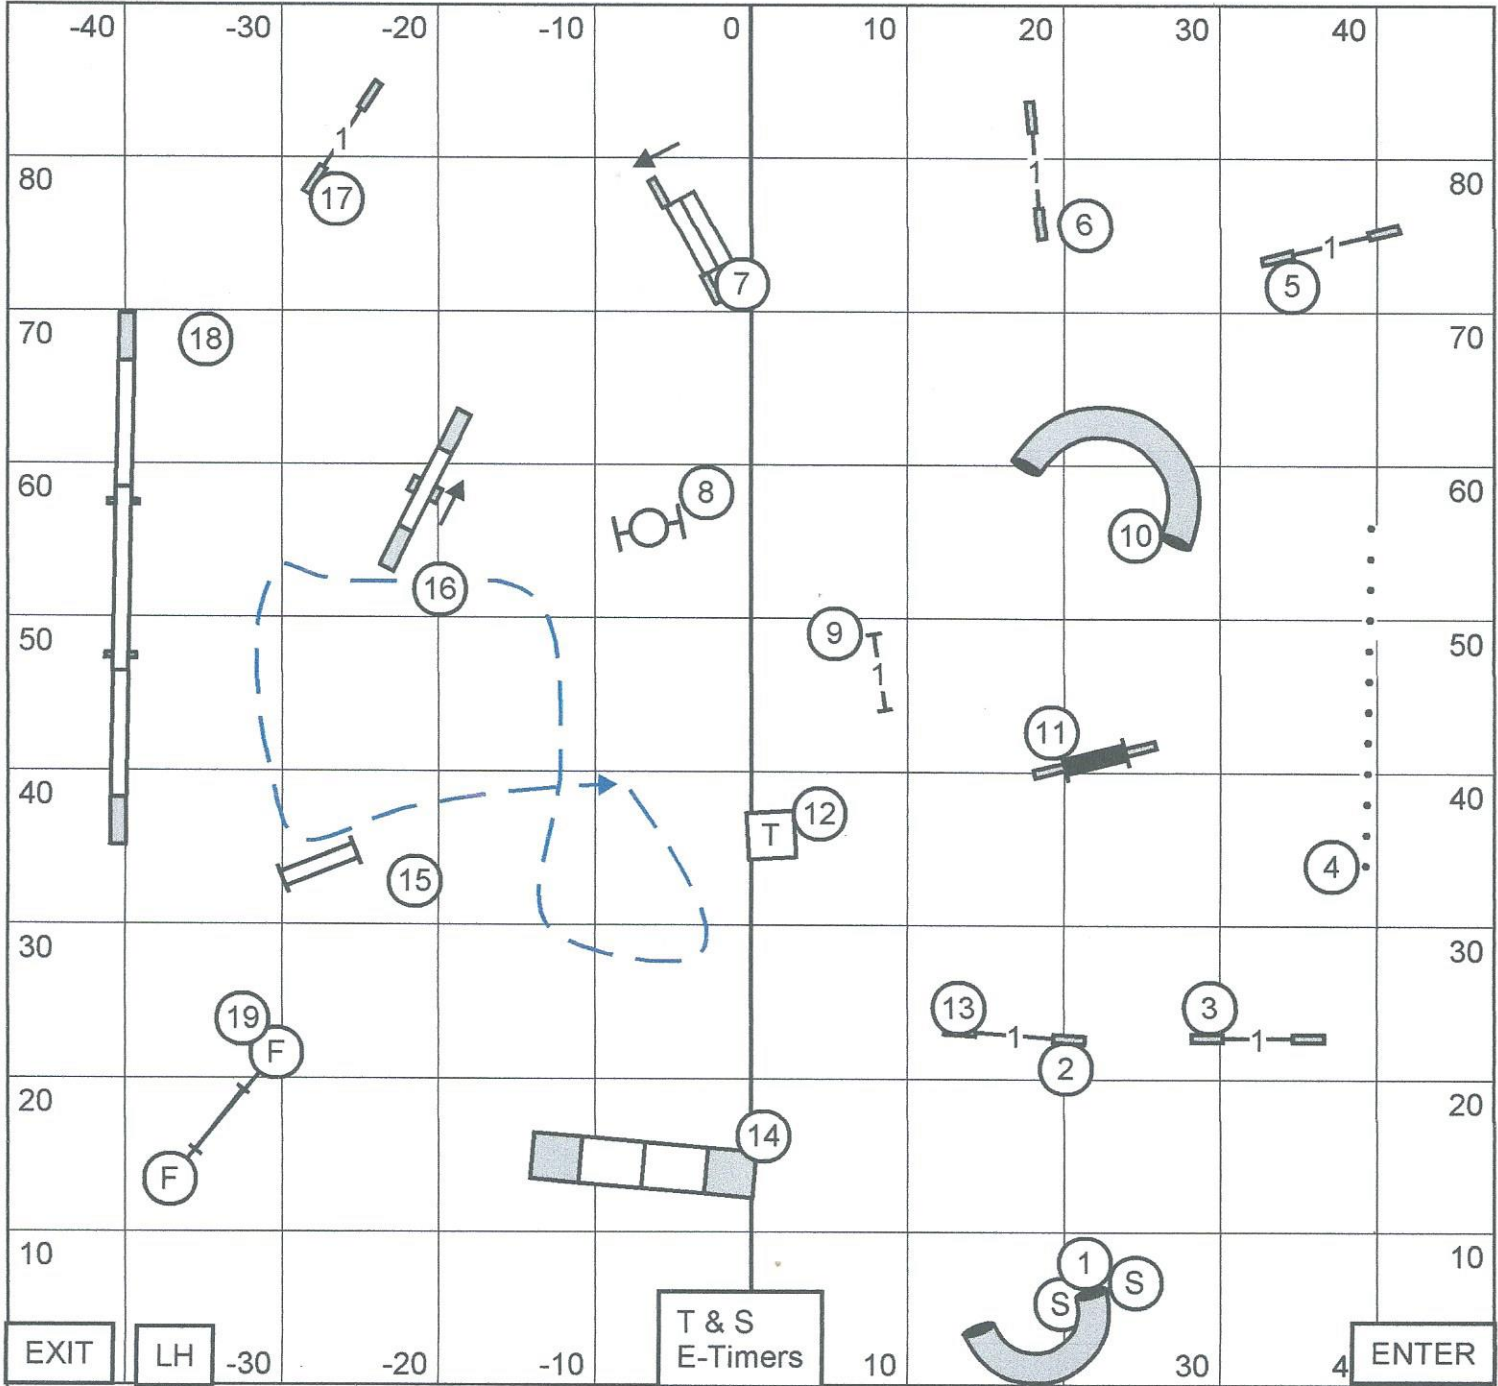

Fayetteville Kennel Club
Sanford, NC
Friday, September 9, 2016
Excellent / Masters STD
Judge: Sheyla Gutiérrez