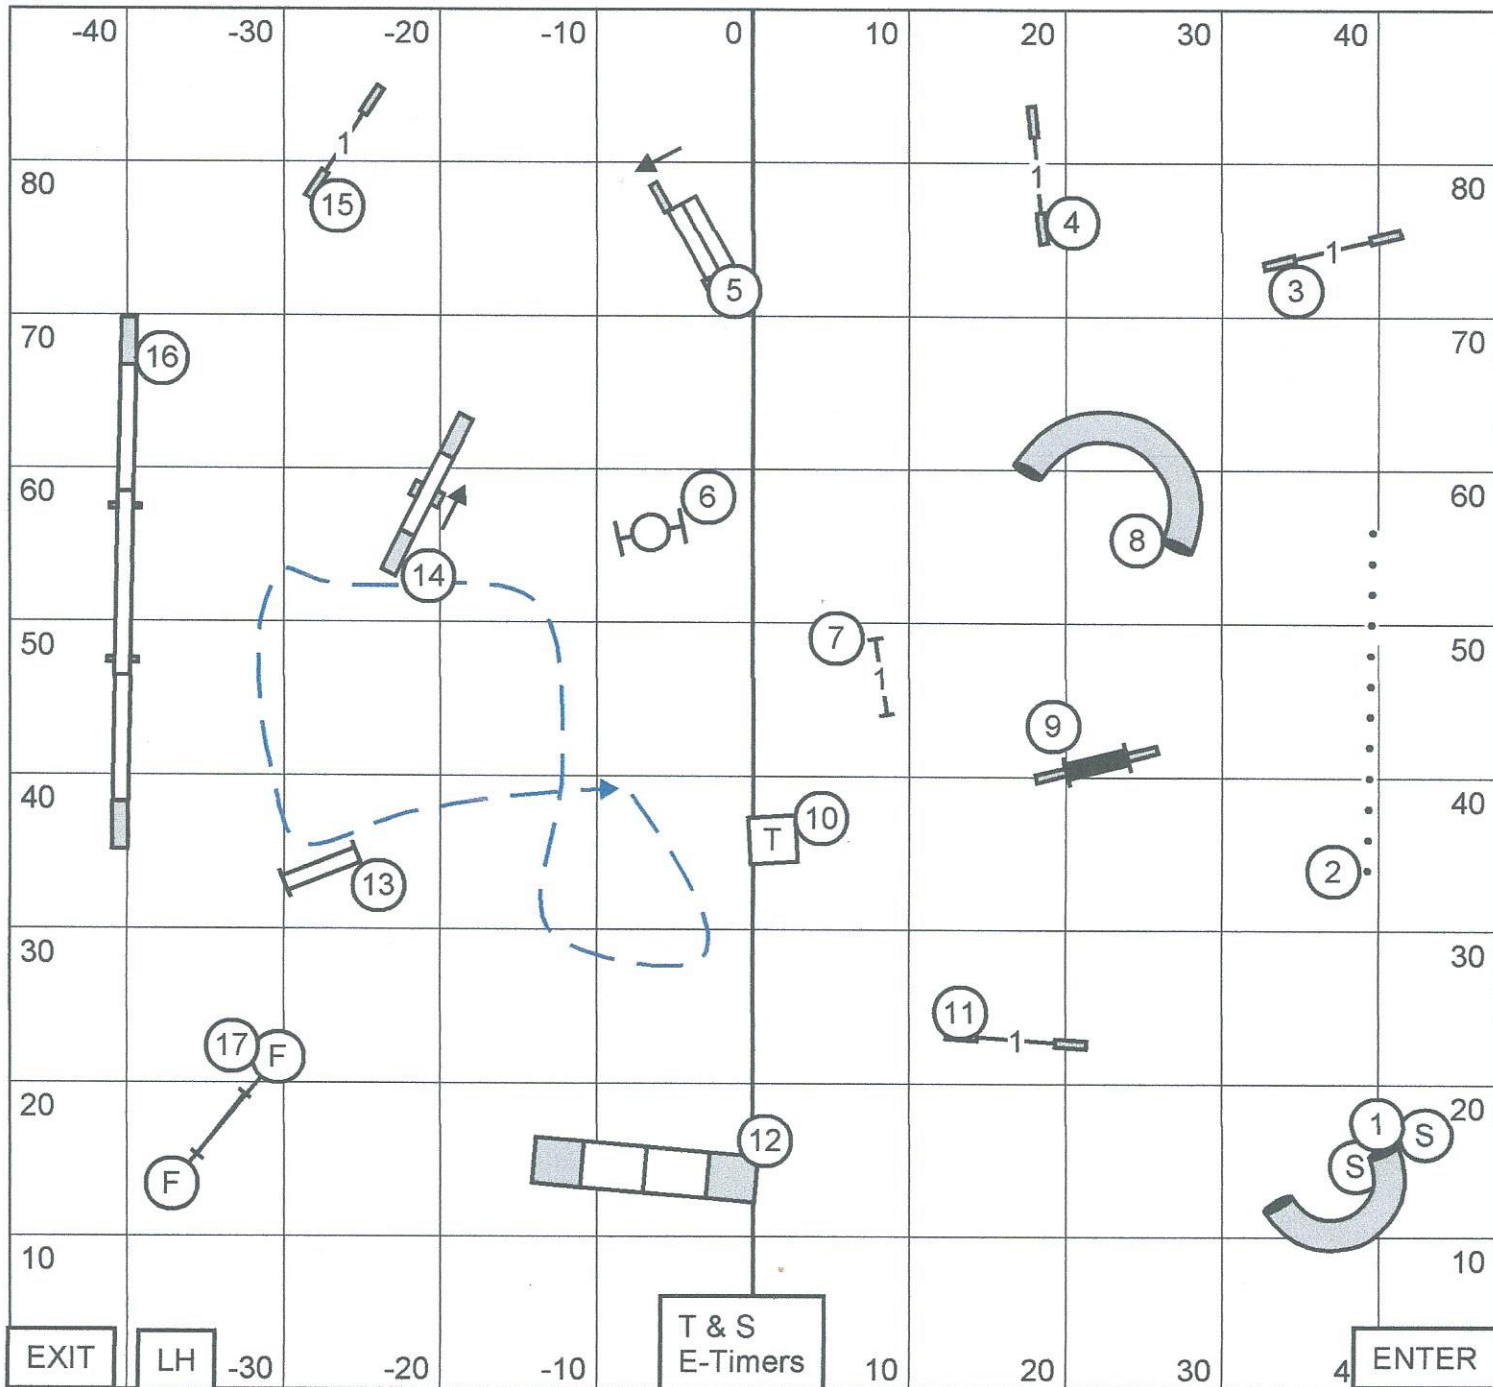

Fayetteville Kennel Club
Sanford, NC
Friday, September 9, 2016
Open STD
Judge: Sheyla Gutiérrez