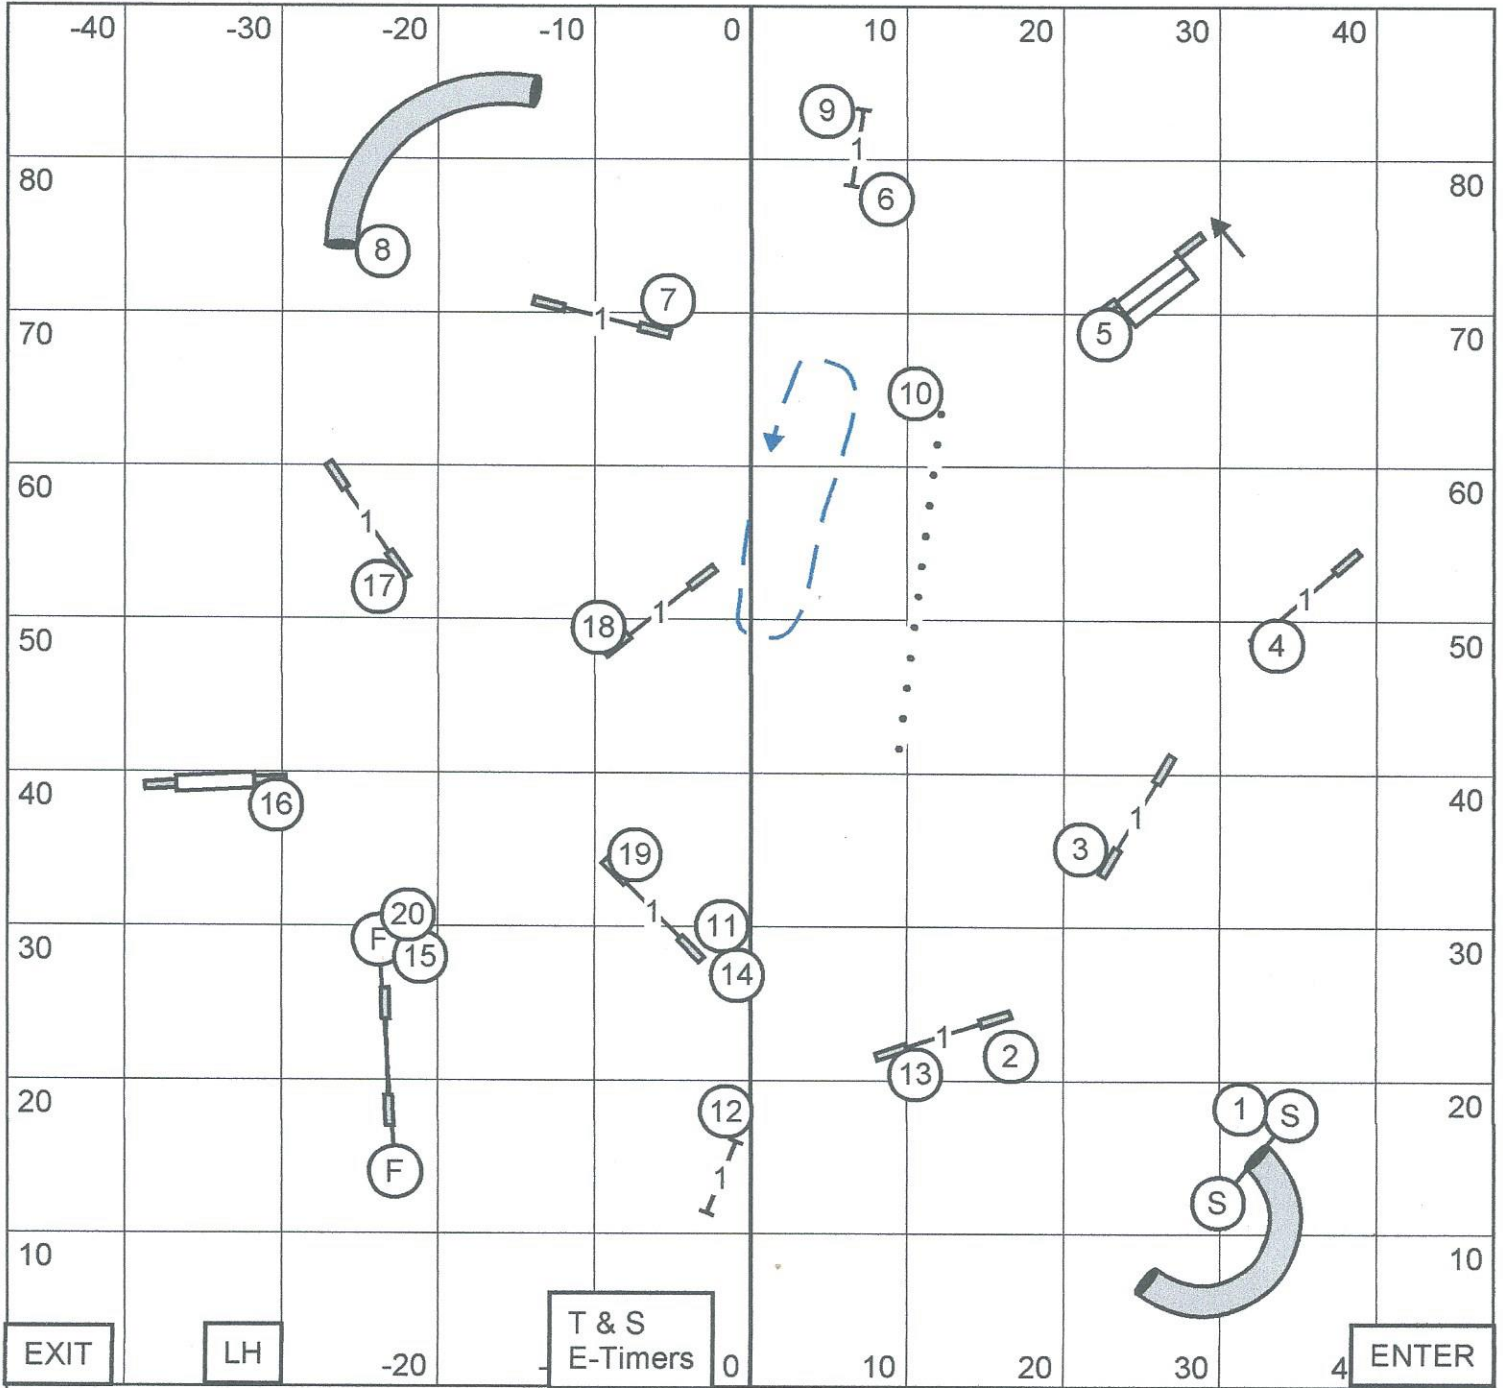

PREMIER CHALLENGES:
 Threadle Jumps 2 to 3
 Long Wrap Jump 4 to 5
 Serpentine Jumps 10, 11 and 12
 Backside Jump 14

Fayetteville Kennel Club
 Sanford, NC
 Friday, September 9, 2016
 Premier JWW
 Judge: Sheyla Gutiérrez

Fayetteville Kennel Club
 Sanford, NC
 Friday, September 9, 2016
 Open STD
 Judge: Sheyla Gutiérrez

Fayetteville Kennel Club
 Sanford, NC
 Friday, September 9, 2016
 Novice STD
 Judge: Sheyla Gutiérrez