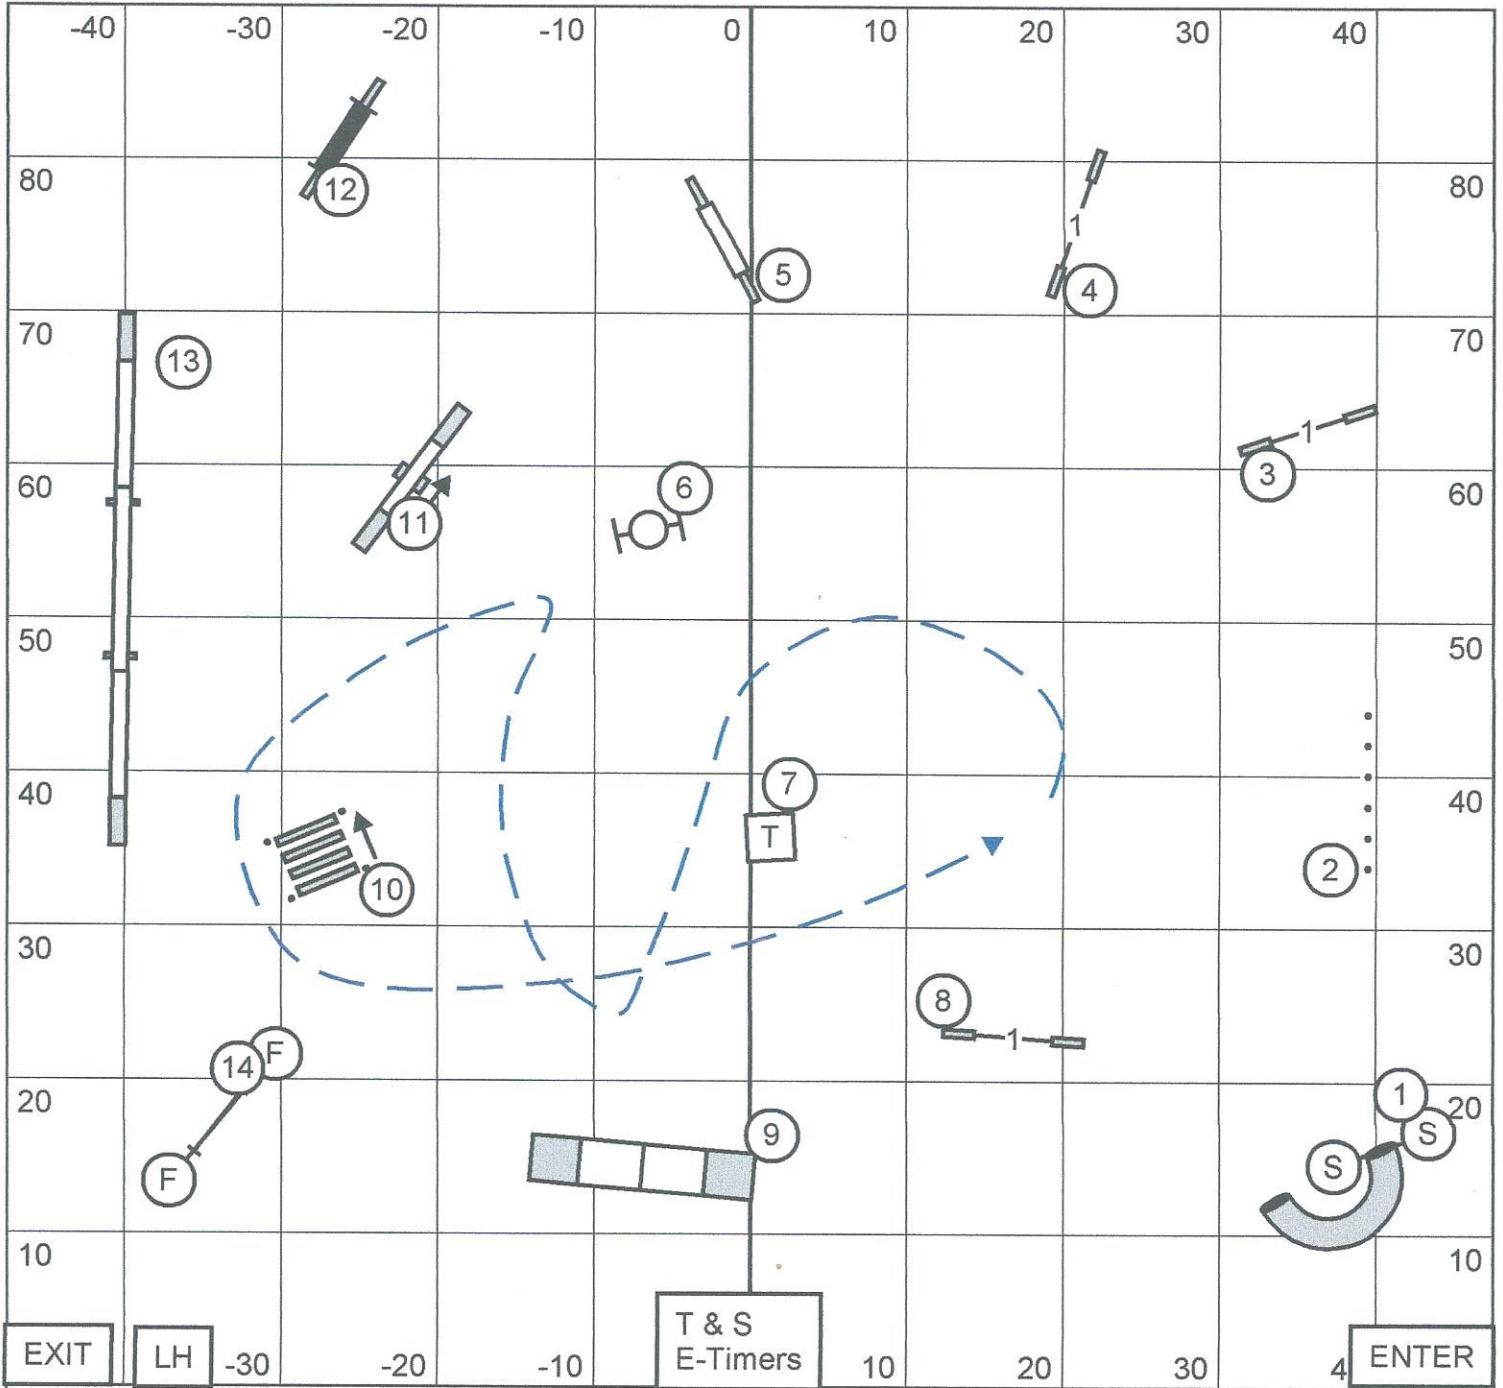

PREMIER CHALLENGES:
 Threadle Jumps 2 to 3
 Long Wrap Jump 4 to 5
 Serpentine Jumps 10, 11 and 12
 Backside Jump 14

Fayetteville Kennel Club
 Sanford, NC
 Friday, September 9, 2016
 Premier JWW
 Judge: Sheyla Gutiérrez

Fayetteville Kennel Club
 Sanford, NC
 Friday, September 9, 2016
 Open STD
 Judge: Sheyla Gutiérrez

Fayetteville Kennel Club
 Sanford, NC
 Friday, September 9, 2016
 Novice STD
 Judge: Sheyla Gutiérrez