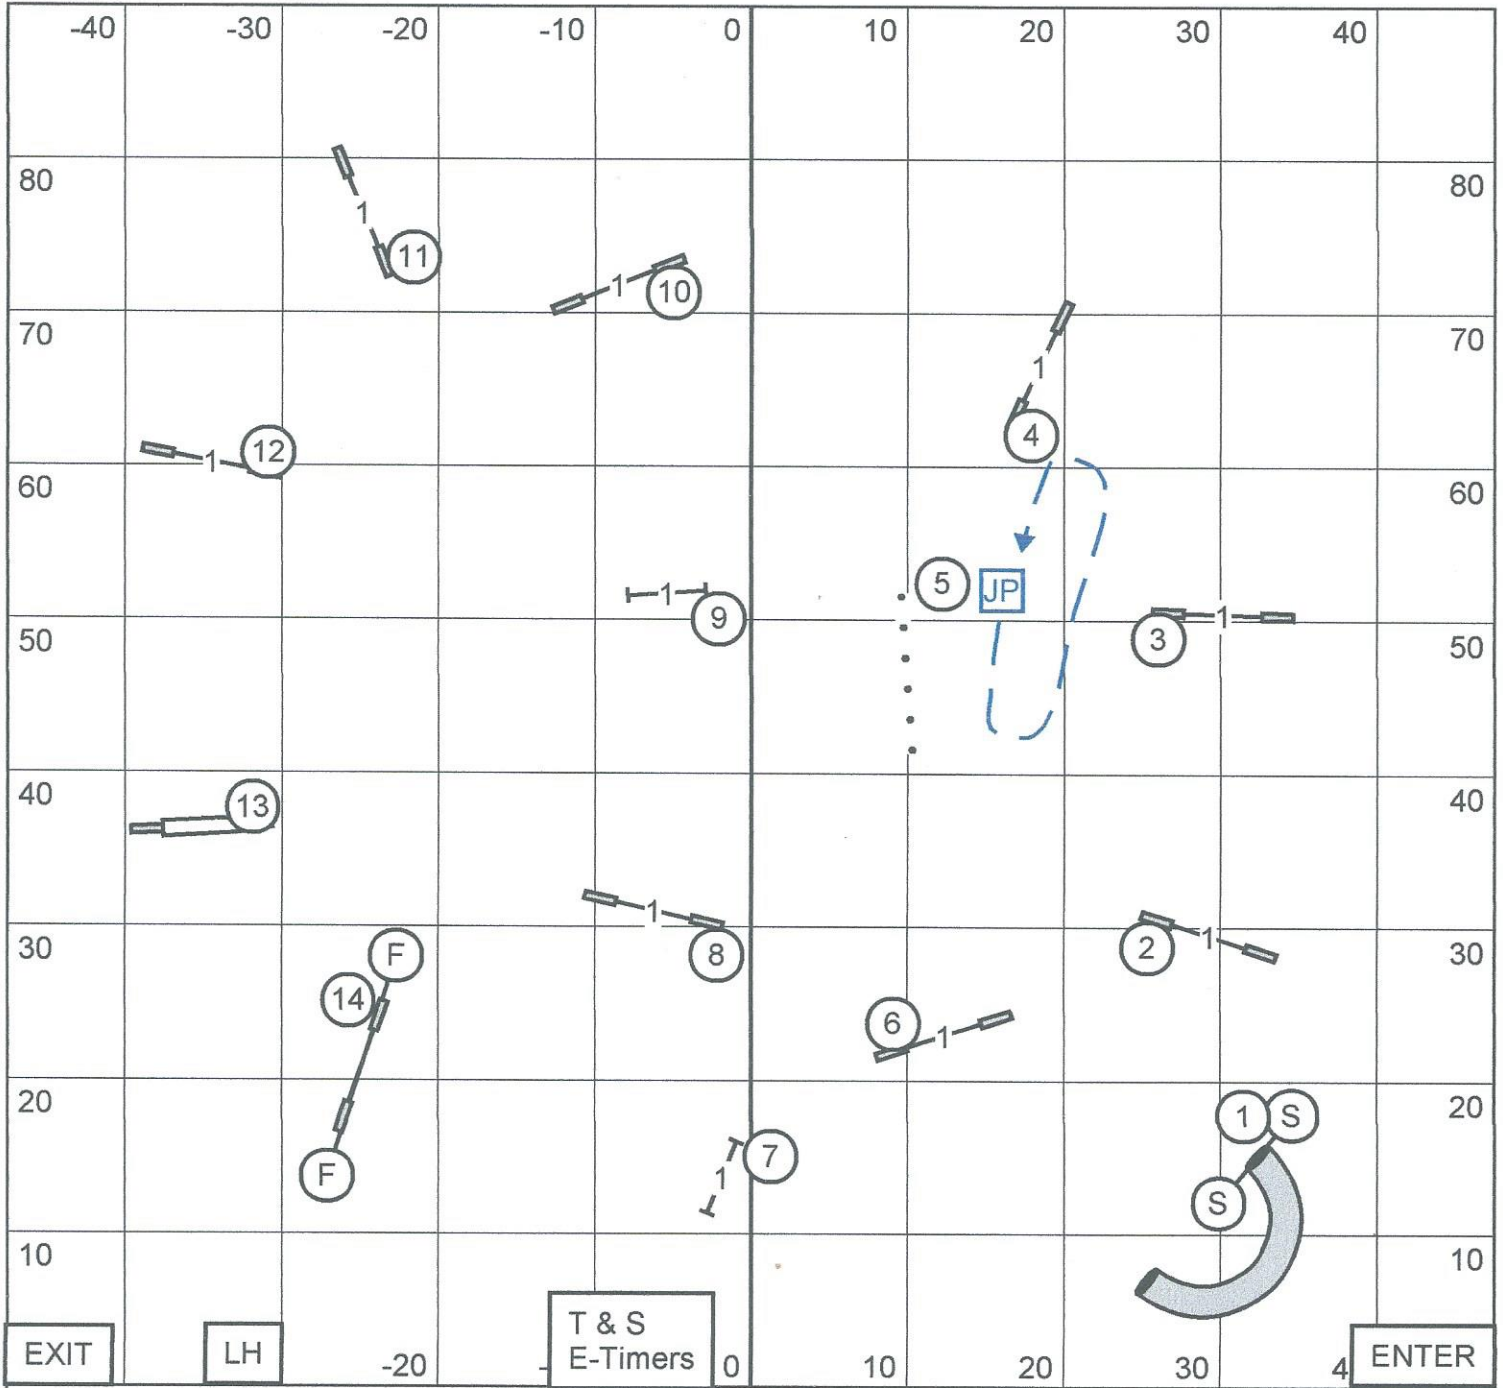

Fayetteville Kennel Club
Sanford, NC
Friday, September 9, 2016
Novice JWW
Judge: Sheyla Gutiérrez