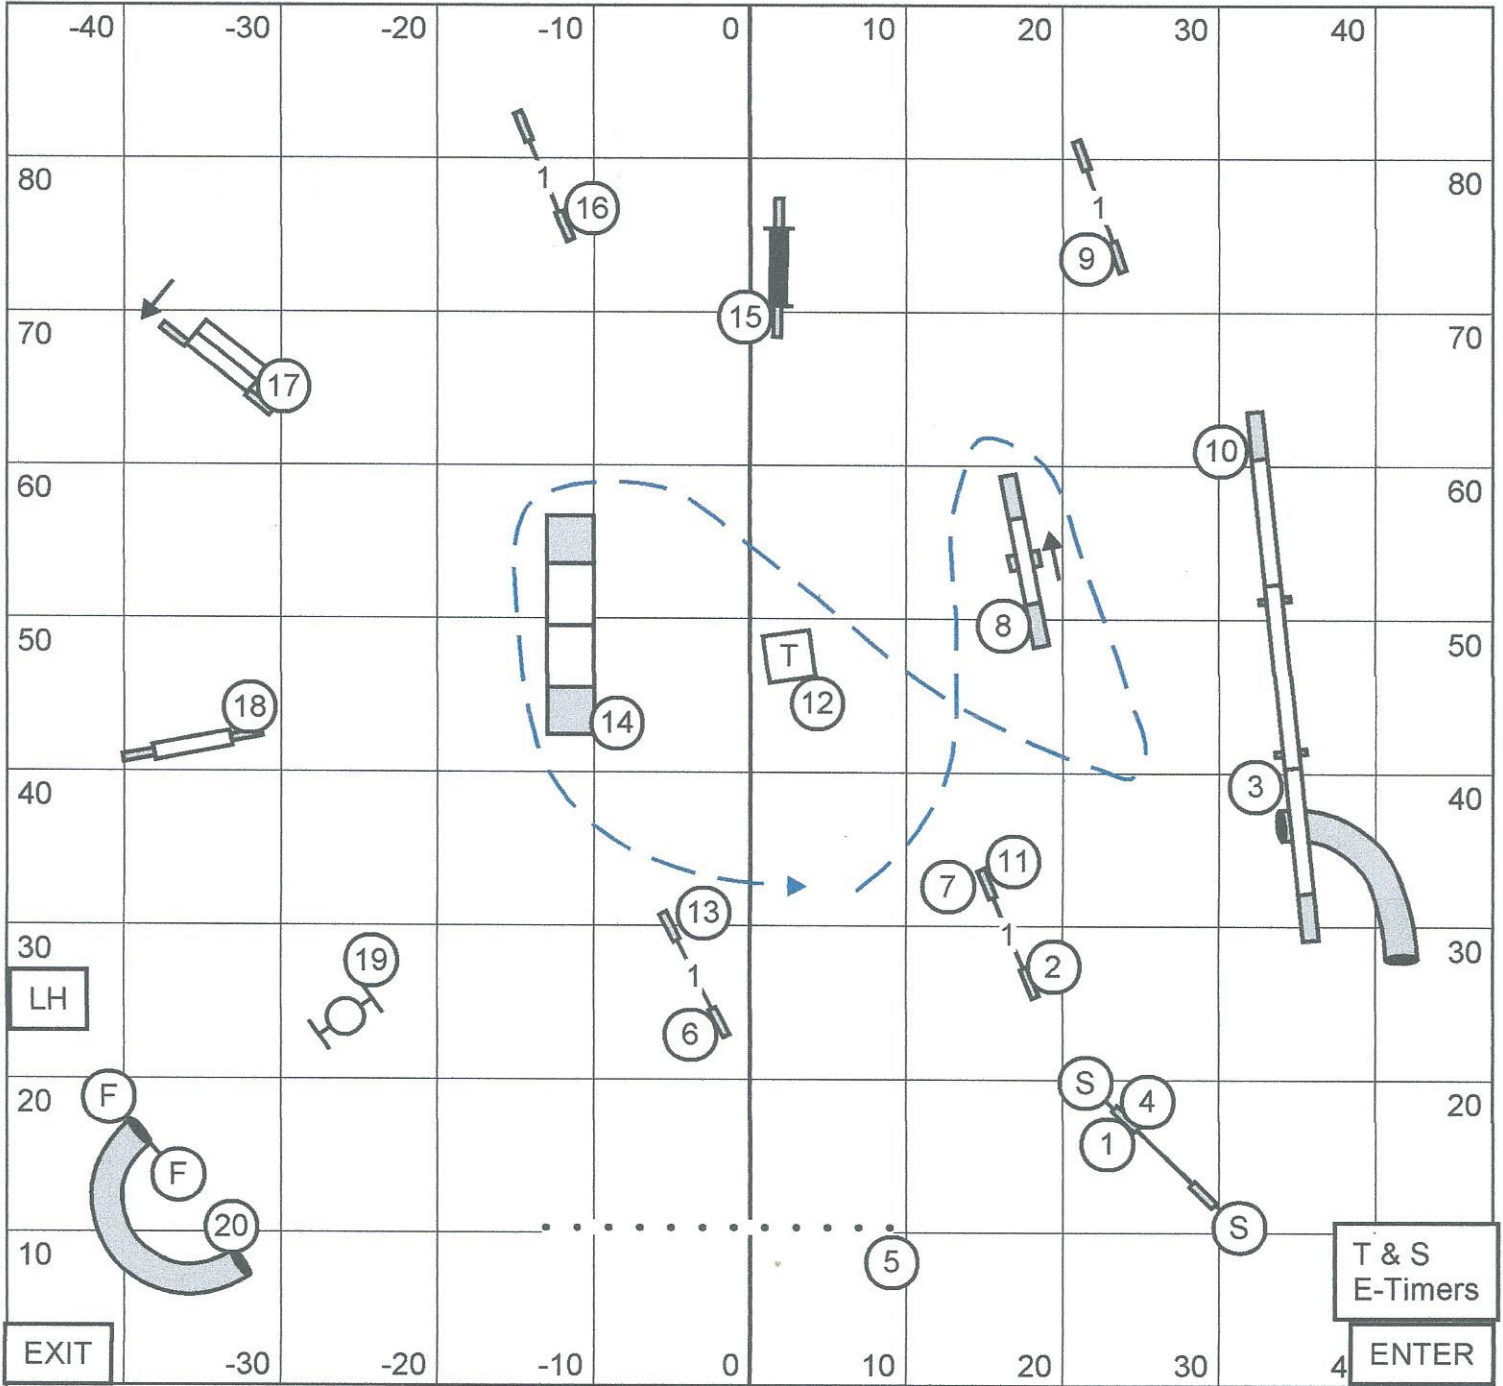

PREMIER CHALLENGES:

- Serpentine 1 to 3
- Backside Jump 7
- Weave Entry 8 to 9
- Threadle 10 to 11

Fayetteville Kennel Club
 Sanford, NC
 Saturday, September 10, 2016
 Premier STD
 Judge: Sheyla Gutiérrez

Fayetteville Kennel Club
 Sanford, NC
 Saturday, September 10, 2016
 Excellent / Masters STD
 Judge: Sheyla Gutiérrez

Fayetteville Kennel Club
 Sanford, NC
 Saturday, September 10, 2016
 Open STD
 Judge: Sheyla Gutiérrez

Fayetteville Kennel Club
 Sanford, NC
 Saturday, September 10, 2016
 Novice STD
 Judge: Sheyla Guti3rrez

Fayetteville Kennel Club
 Sanford, NC
 Saturday, September 10, 2016
 Excellent / Masters JWW
 Judge: Sheyla Gutiérrez

Fayetteville Kennel Club
 Sanford, NC
 Saturday, September 10, 2016
 Open JWW
 Judge: Sheyla Gutiérrez

Fayetteville Kennel Club
 Sanford, NC
 Saturday, September 10, 2016
 Novice JWW
 Judge: Sheyla Gutiérrez