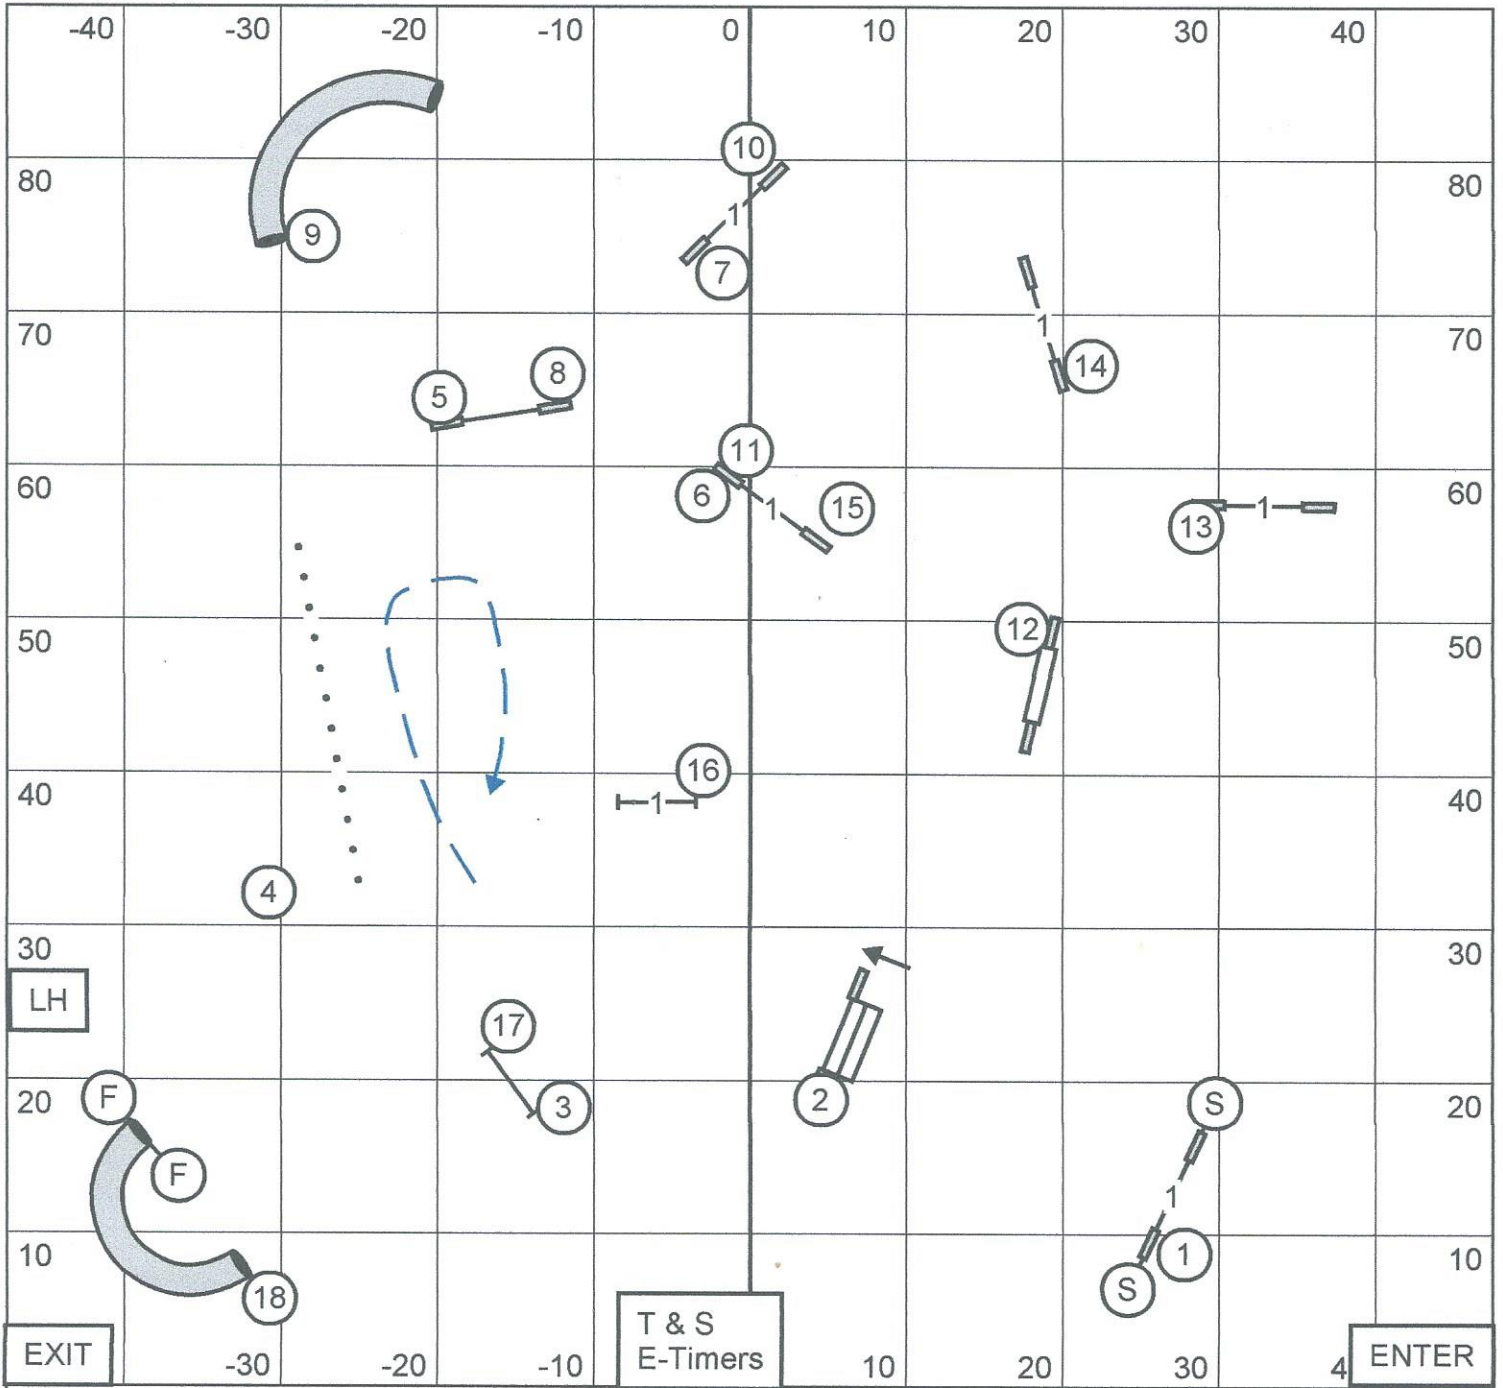

PREMIER CHALLENGES:

- Serpentine 1 to 3
- Backside Jump 7
- Weave Entry 8 to 9
- Threadle 10 to 11

Fayetteville Kennel Club
 Sanford, NC
 Saturday, September 10, 2016
 Premier STD
 Judge: Sheyla Gutiérrez

Fayetteville Kennel Club
 Sanford, NC
 Saturday, September 10, 2016
 Excellent / Masters STD
 Judge: Sheyla Gutiérrez

Fayetteville Kennel Club
 Sanford, NC
 Saturday, September 10, 2016
 Open STD
 Judge: Sheyla Gutiérrez

Fayetteville Kennel Club
 Sanford, NC
 Saturday, September 10, 2016
 Novice STD
 Judge: Sheyla Guti3rrez

Fayetteville Kennel Club
 Sanford, NC
 Saturday, September 10, 2016
 Excellent / Masters JWW
 Judge: Sheyla Gutiérrez