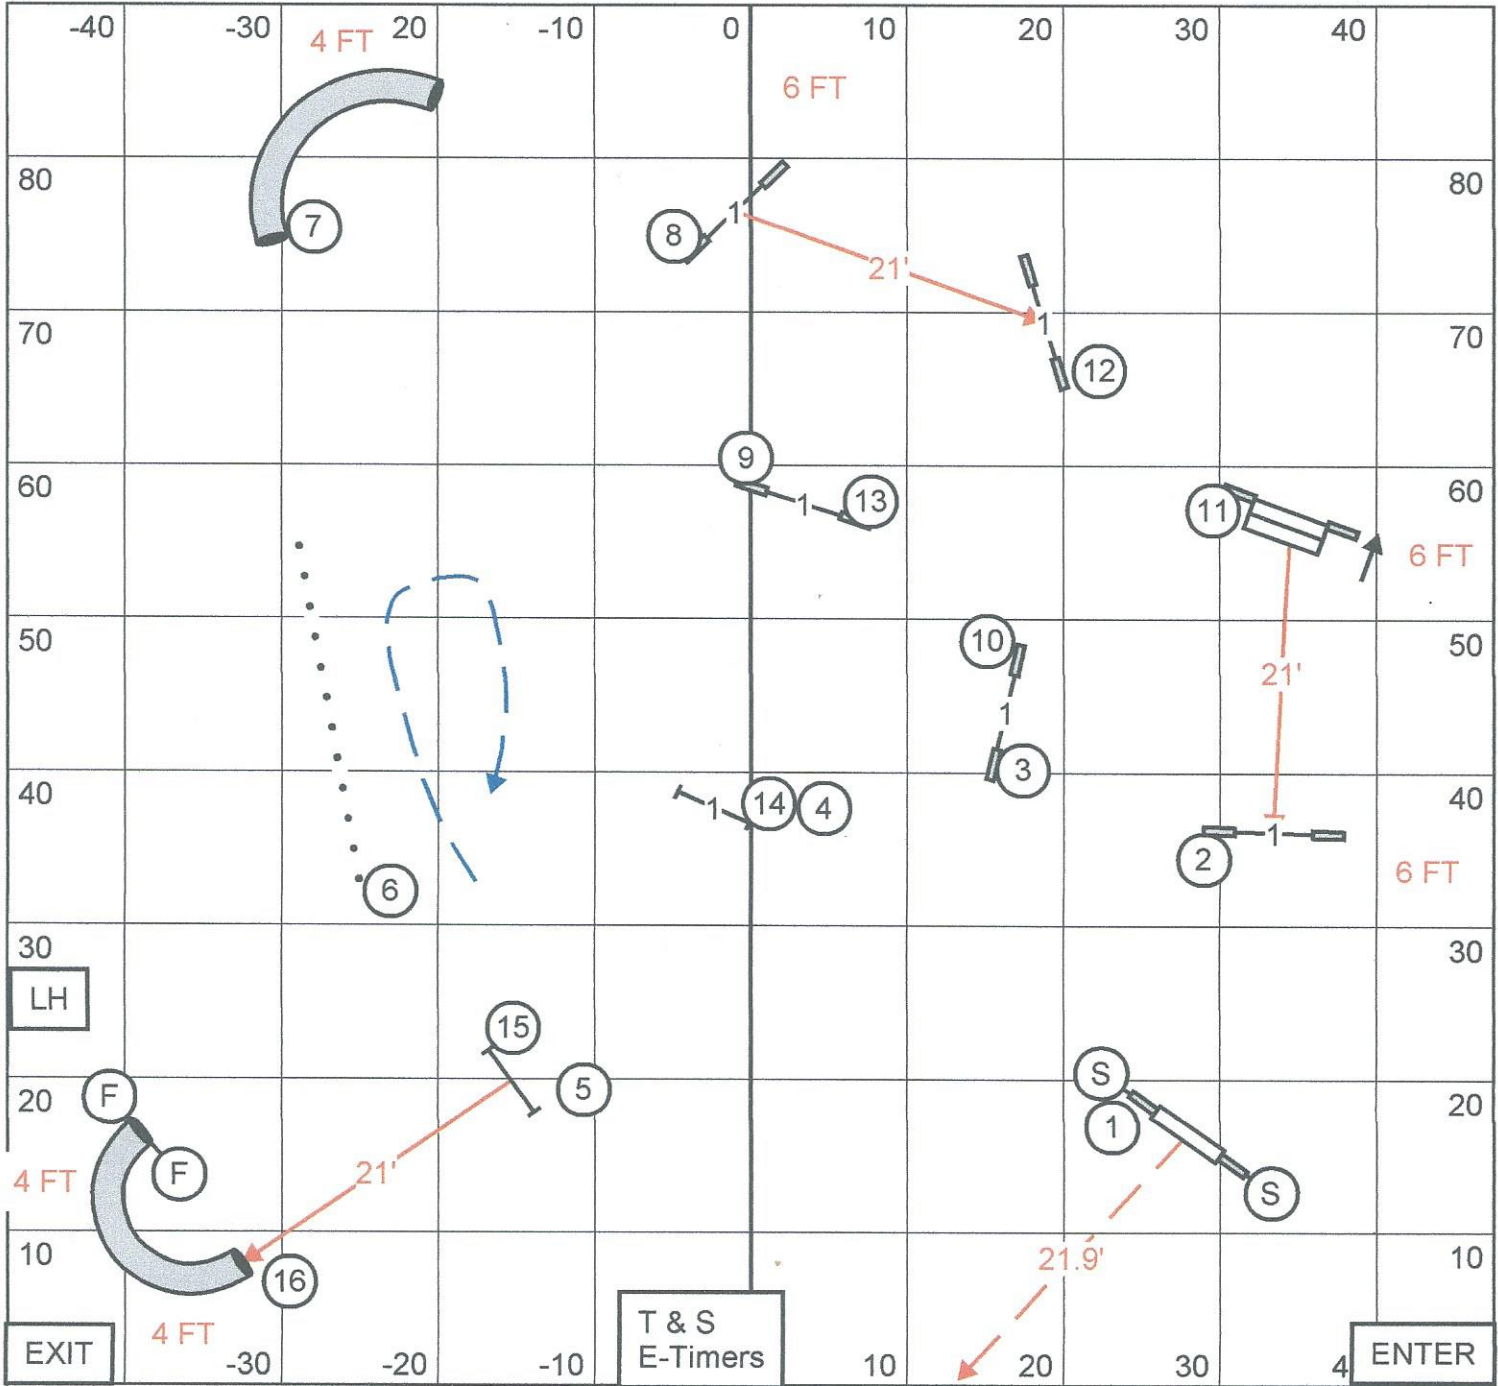

Fayetteville Kennel Club
Sanford, NC
Saturday, September 10, 2016
Open JWW
Judge: Sheyla Gutiérrez