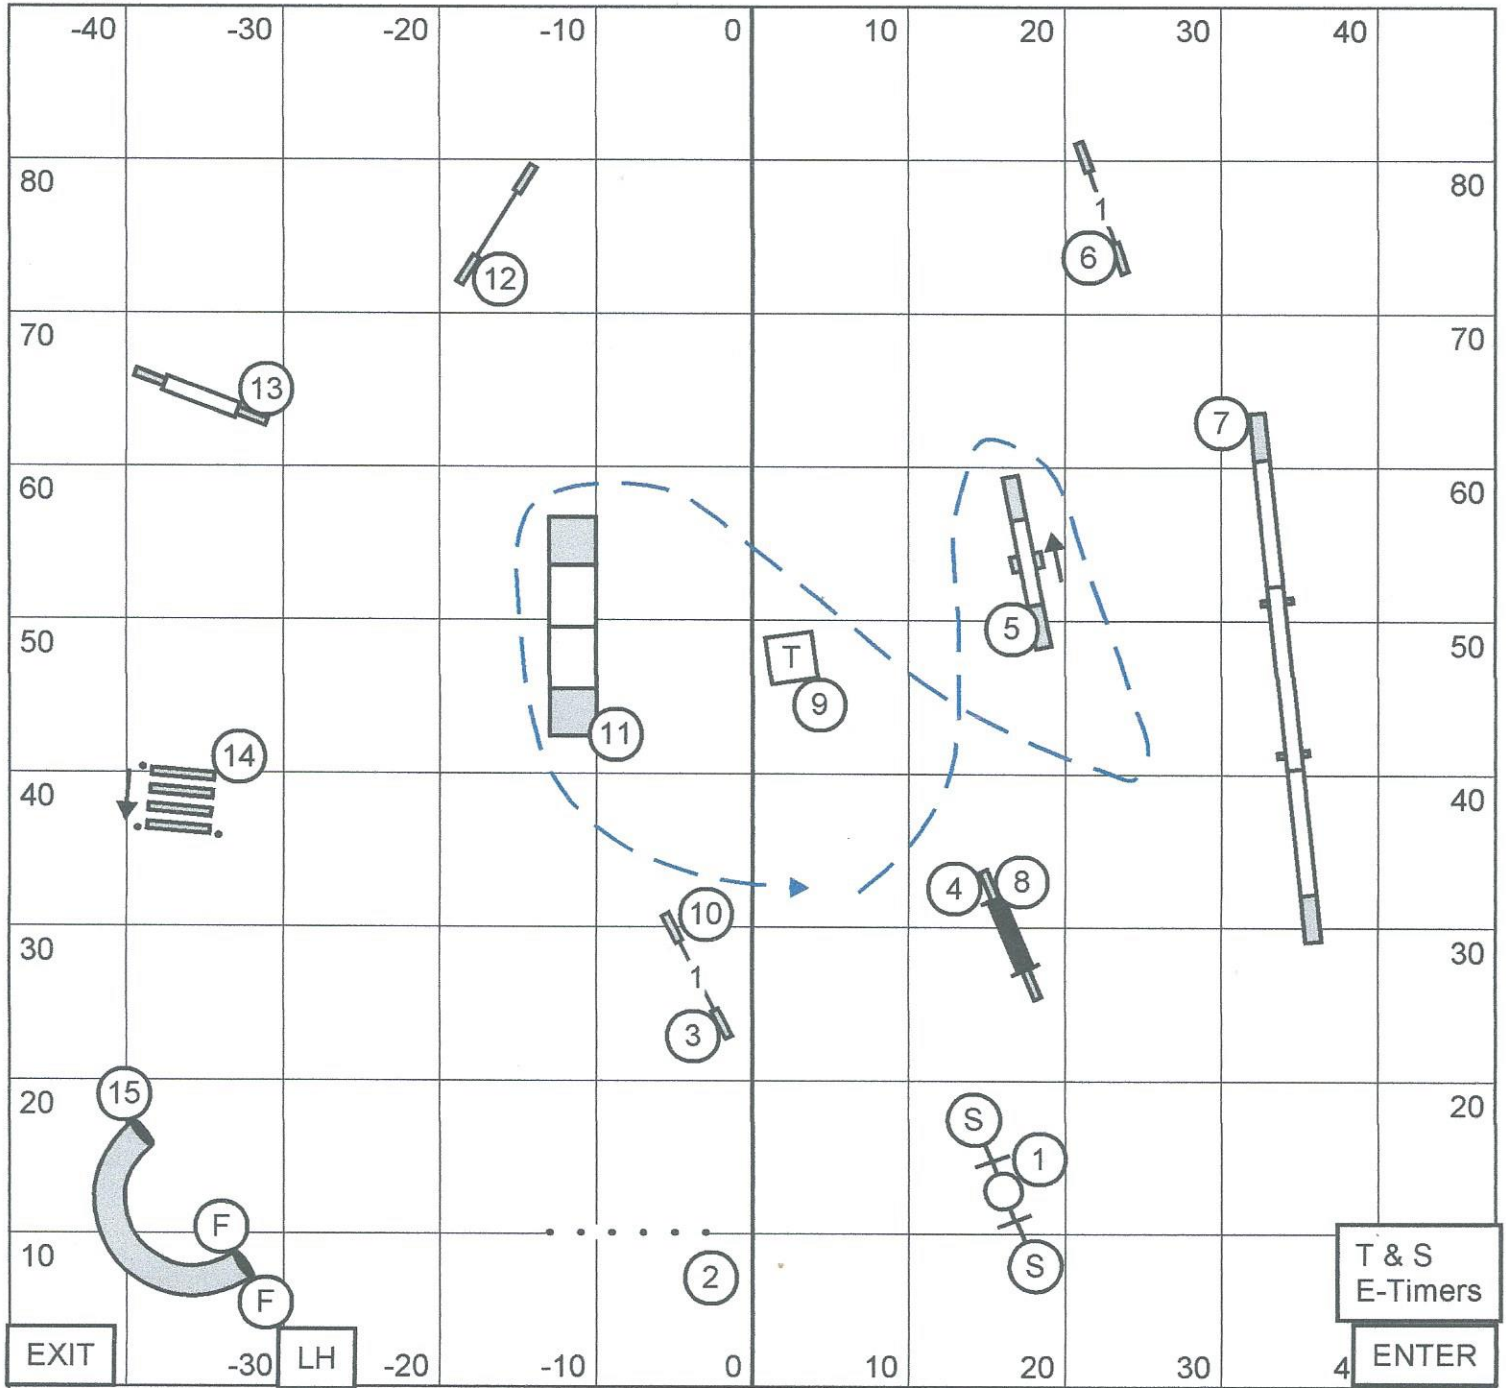

PREMIER CHALLENGES:

- Serpentine 1 to 3
- Backside Jump 7
- Weave Entry 8 to 9
- Threadle 10 to 11

Fayetteville Kennel Club
 Sanford, NC
 Saturday, September 10, 2016
 Premier STD
 Judge: Sheyla Gutiérrez

Fayetteville Kennel Club
 Sanford, NC
 Saturday, September 10, 2016
 Excellent / Masters STD
 Judge: Sheyla Gutiérrez

Fayetteville Kennel Club
 Sanford, NC
 Saturday, September 10, 2016
 Open STD
 Judge: Sheyla Gutiérrez