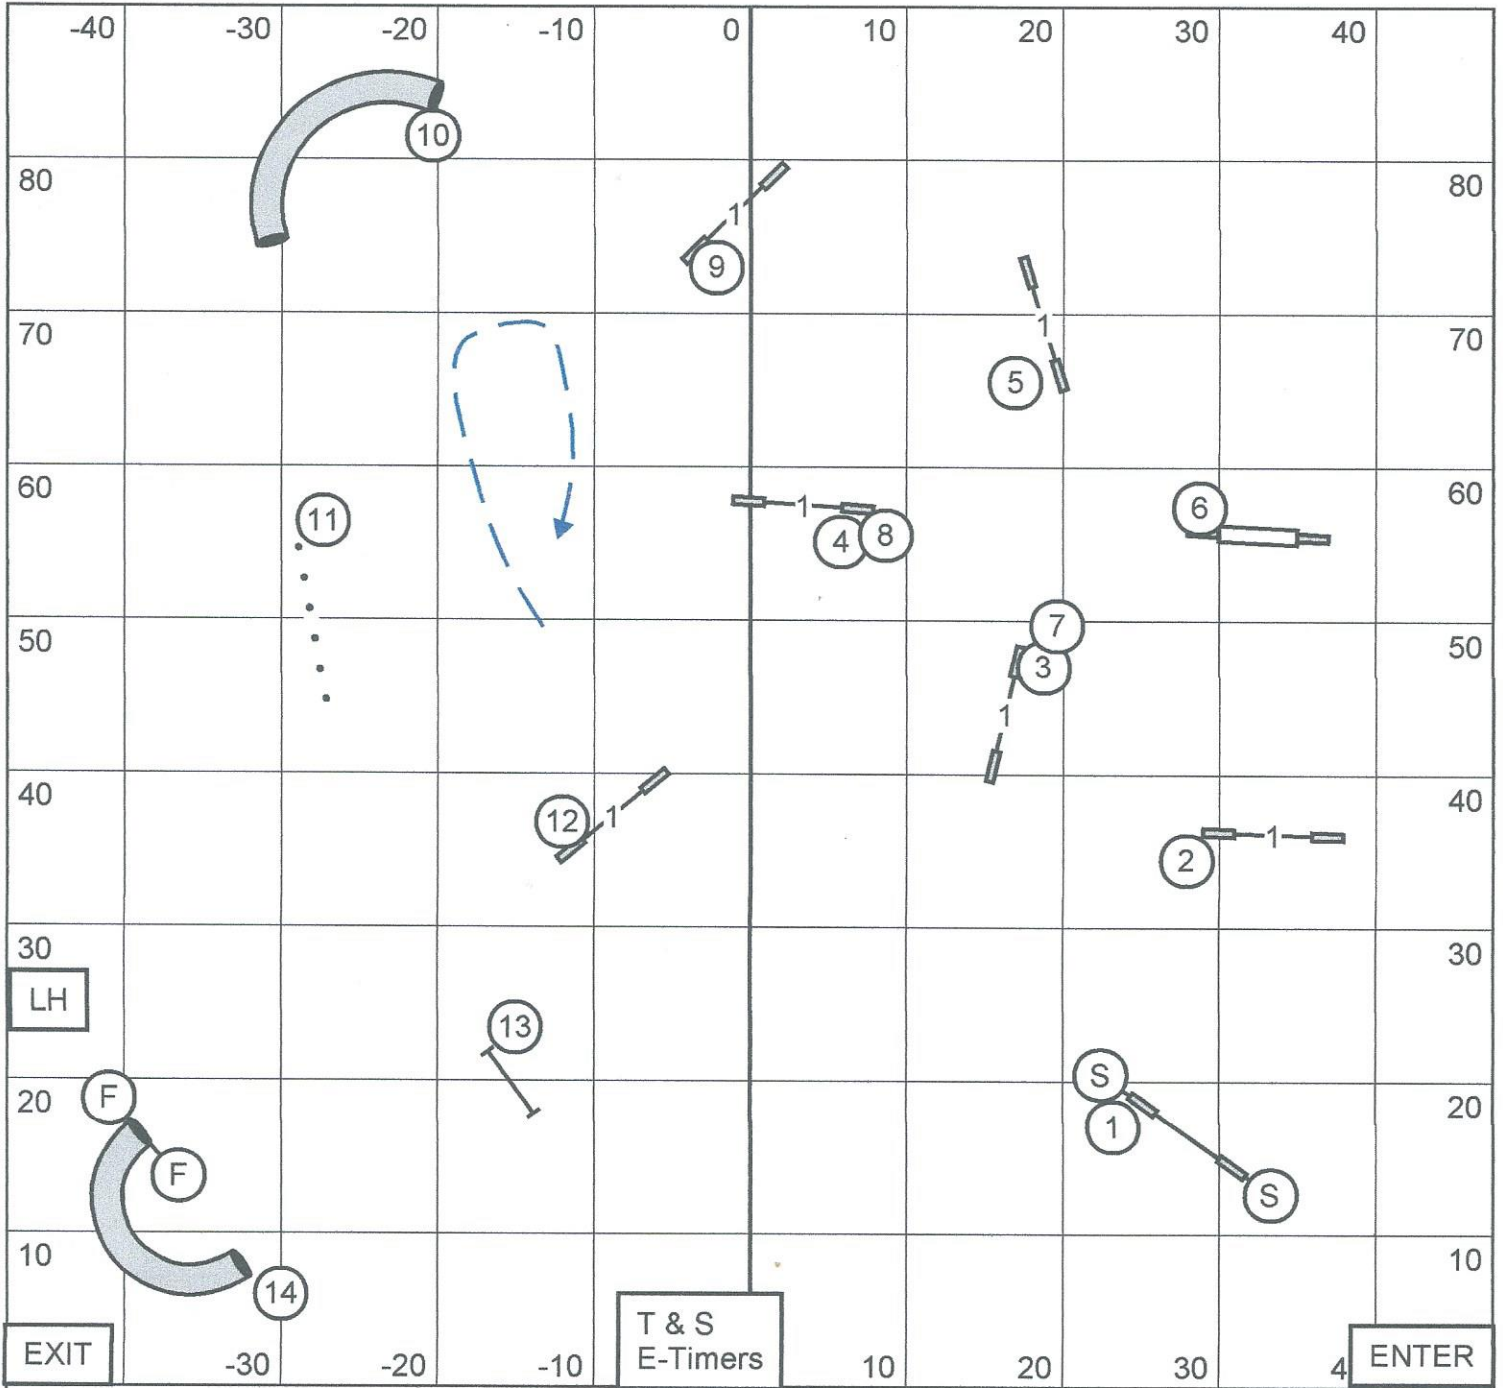

Fayetteville Kennel Club
Sanford, NC
Saturday, September 10, 2016
Novice JWW
Judge: Sheyla Gutiérrez