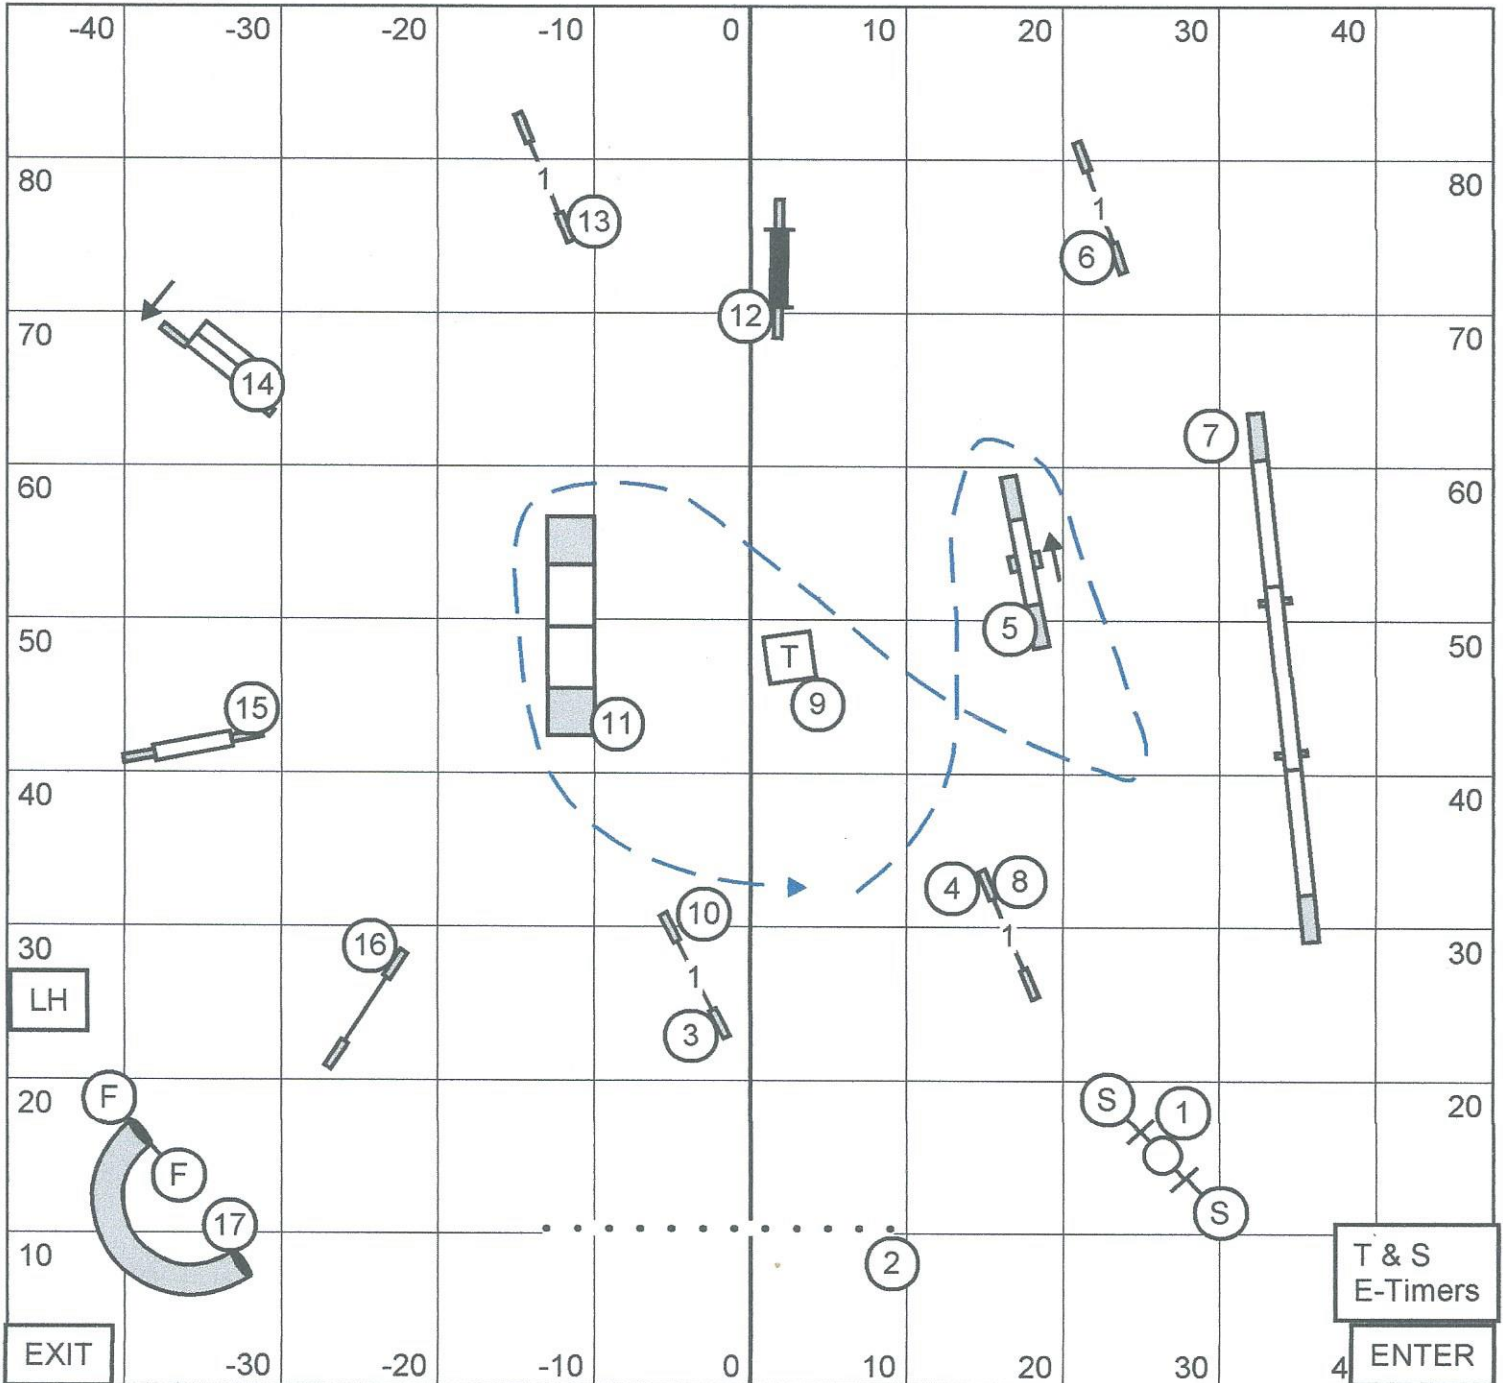

PREMIER CHALLENGES:

- Serpentine 1 to 3
- Backside Jump 7
- Weave Entry 8 to 9
- Threadle 10 to 11

Fayetteville Kennel Club
 Sanford, NC
 Saturday, September 10, 2016
 Premier STD
 Judge: Sheyla Gutiérrez

Fayetteville Kennel Club
 Sanford, NC
 Saturday, September 10, 2016
 Excellent / Masters STD
 Judge: Sheyla Gutiérrez

Fayetteville Kennel Club
 Sanford, NC
 Saturday, September 10, 2016
 Open STD
 Judge: Sheyla Gutiérrez