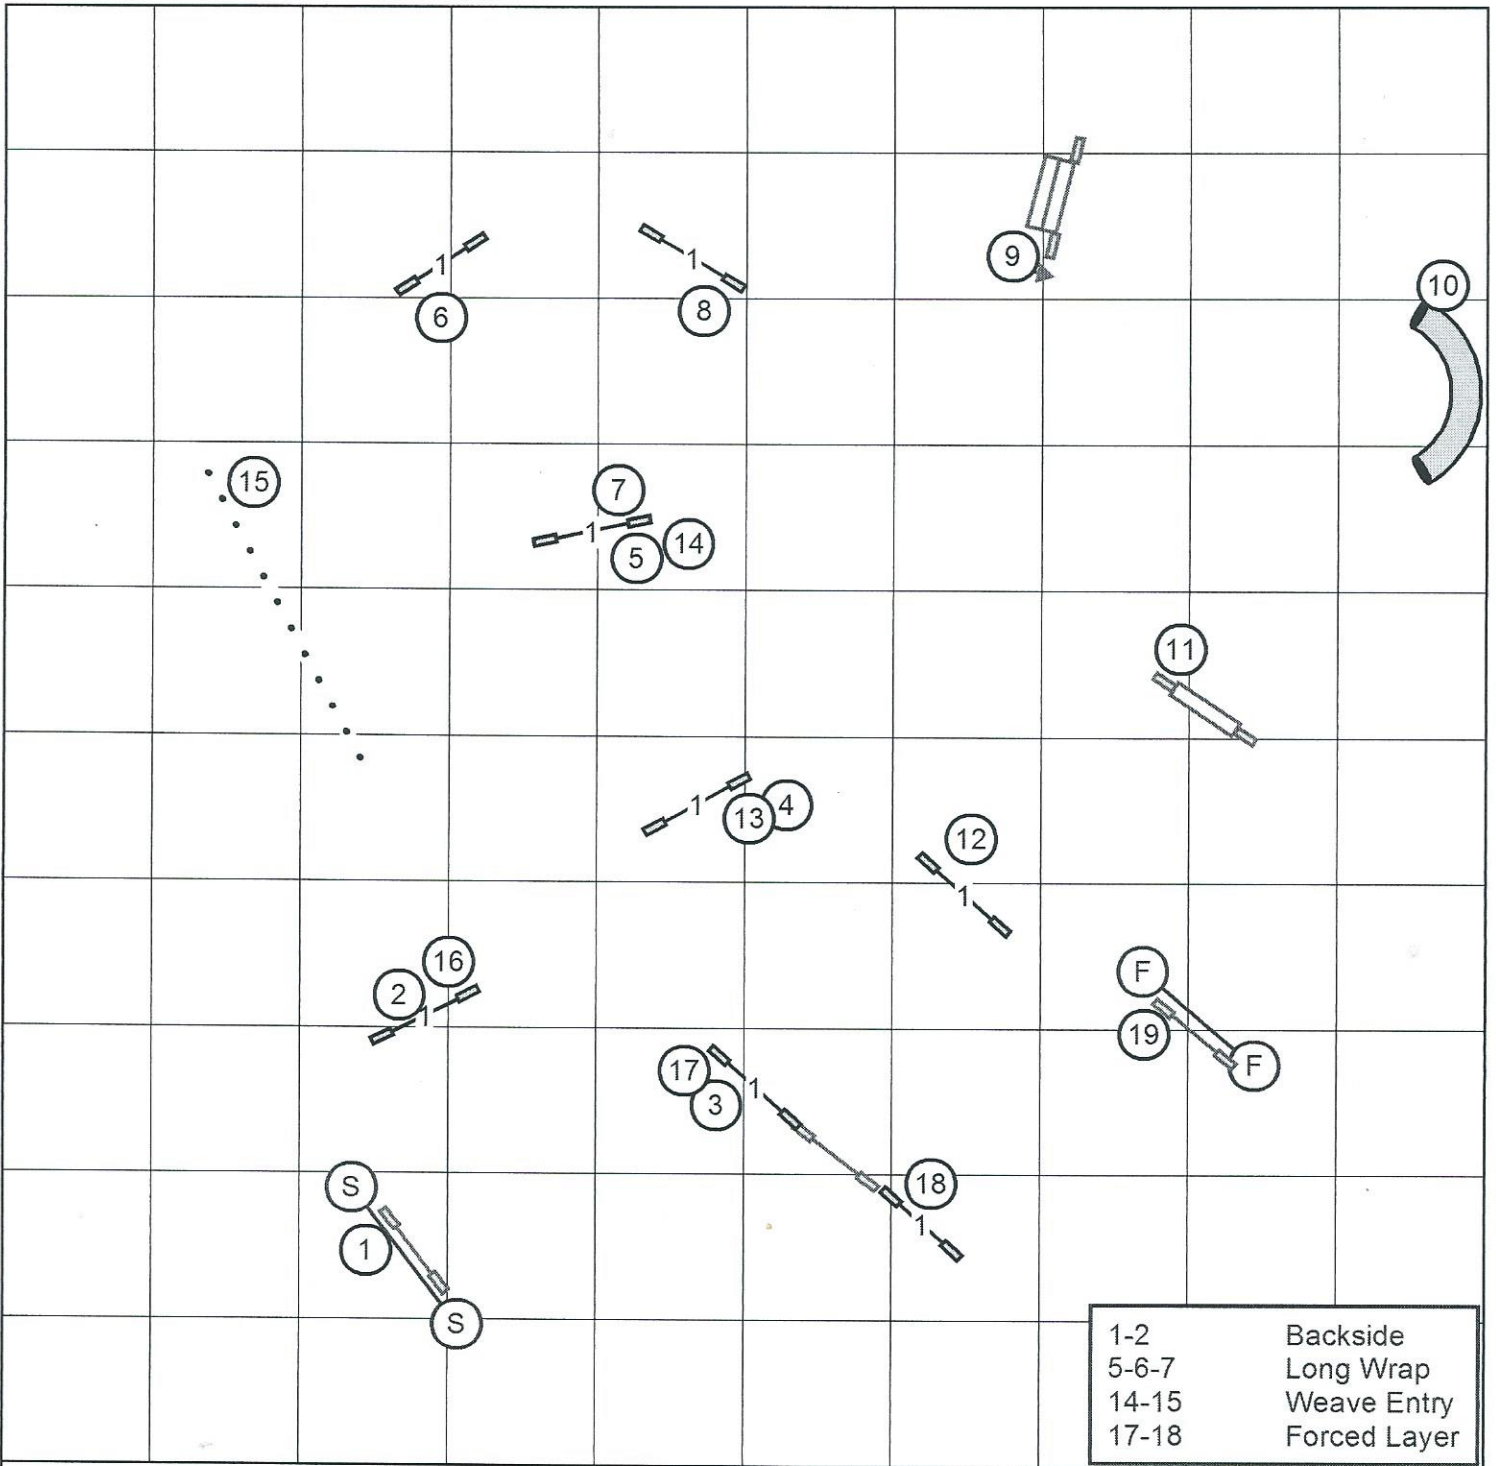

4-5 difficult weave entry
 6-7-8 360 wrap
 11-12 Backside
 12-13 Angled Approach Backside

Charleston Dog Training Club - April 27, 2017
 Open Standard - Judge: Lisa M. Selthofer

Charleston Dog Training Club - April 27, 2017
 Novice Standard - Judge: Lisa M. Selthofer

Charleston Dog Training Club
 Bob Jeffers
 Thursday: April 27, 2017

Time 2 Beat
 Inside on Dirt 100'x100'
 Electronic Timers

Charleston Dog Training Club
 Bob Jeffers
 Thursday: April 27, 2017

JWW: Premier
 Inside on Dirt 100'x100'
 Electronic Timers

Charleston Dog Training Club
 Bob Jeffers
 Thursday: April 27, 2017

JWW: Master/Excellent
 Inside on Dirt 100'x100'
 Electronic Timers

Charleston Dog Training Club
 Bob Jeffers
 Thursday: April 27, 2017