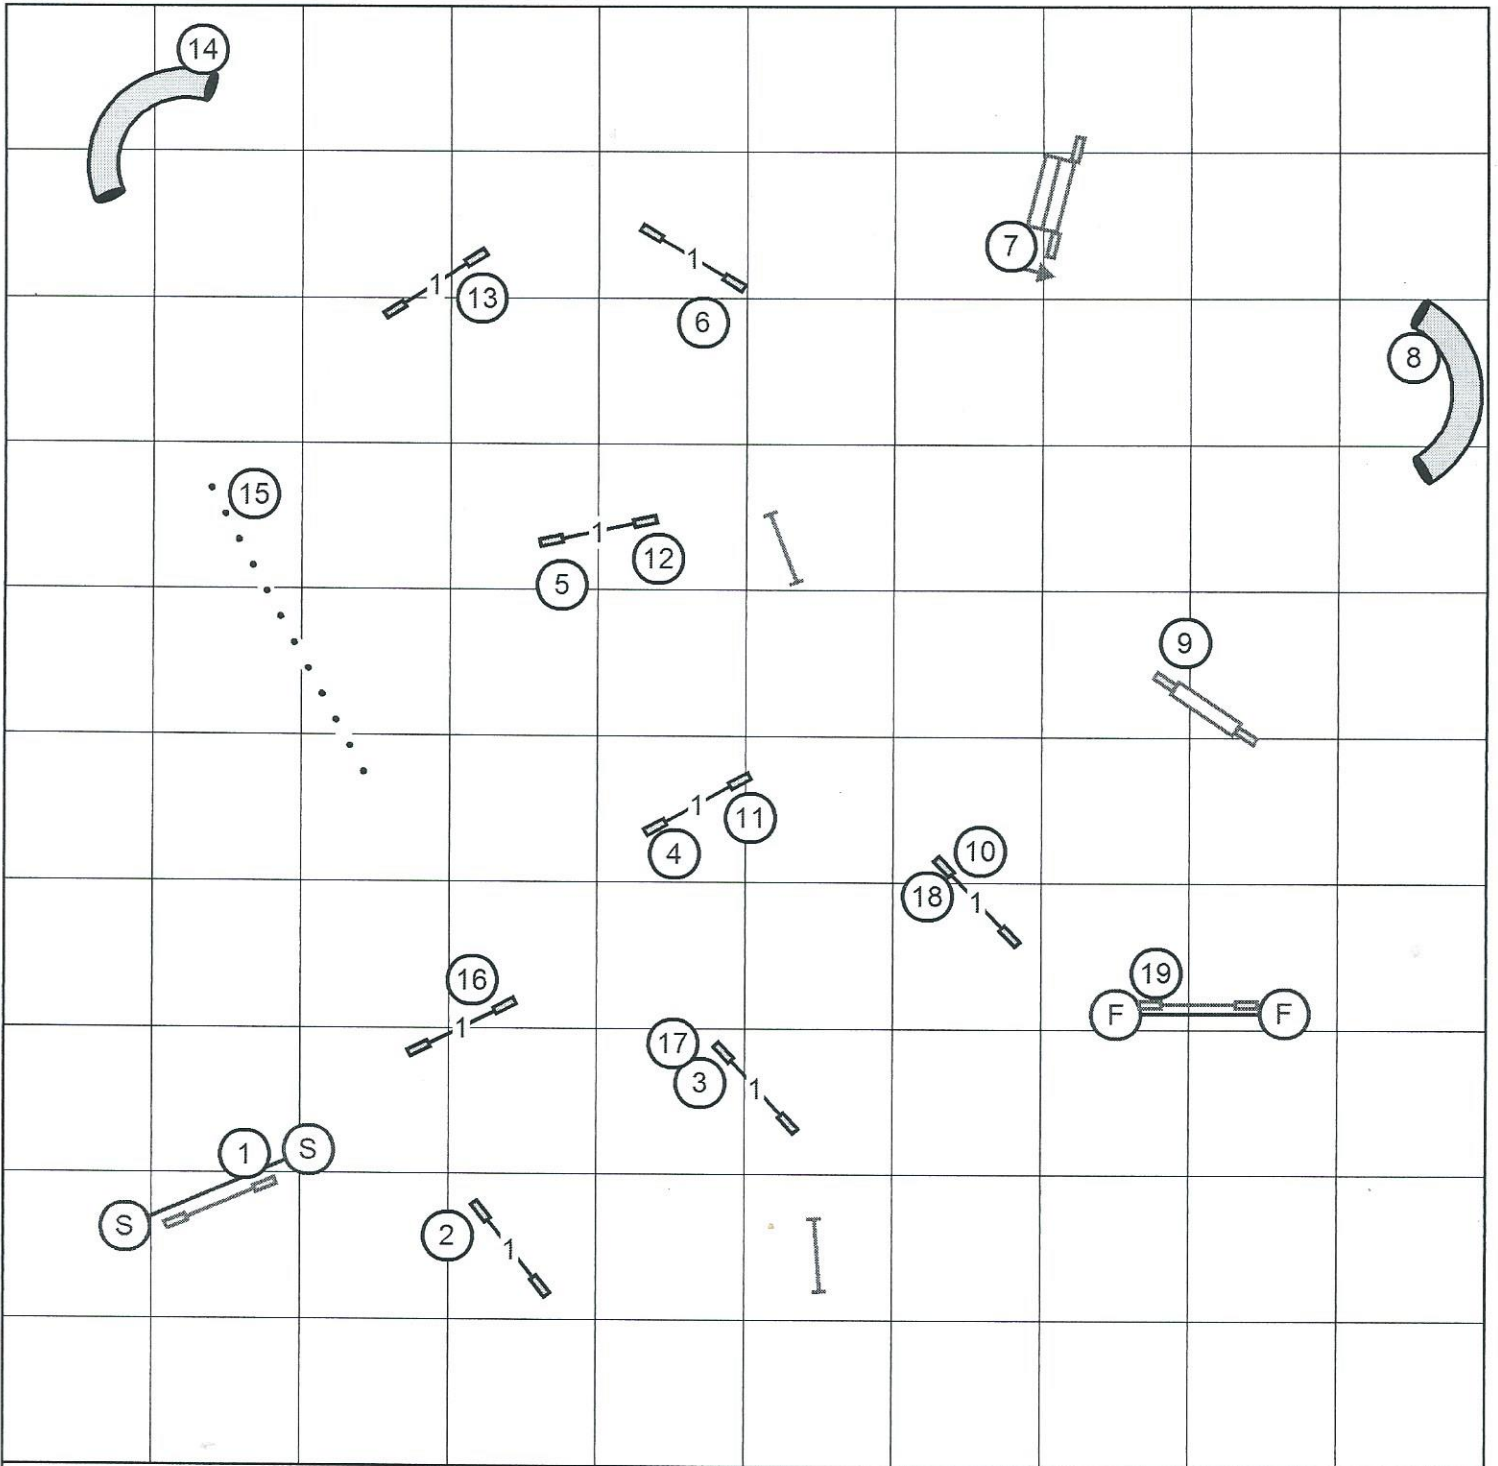

Charleston Dog Training Club
Bob Jeffers
Thursday: April 27, 2017

JWW: Master/Excellent
Inside on Dirt 100'x100'
Electronic Timers