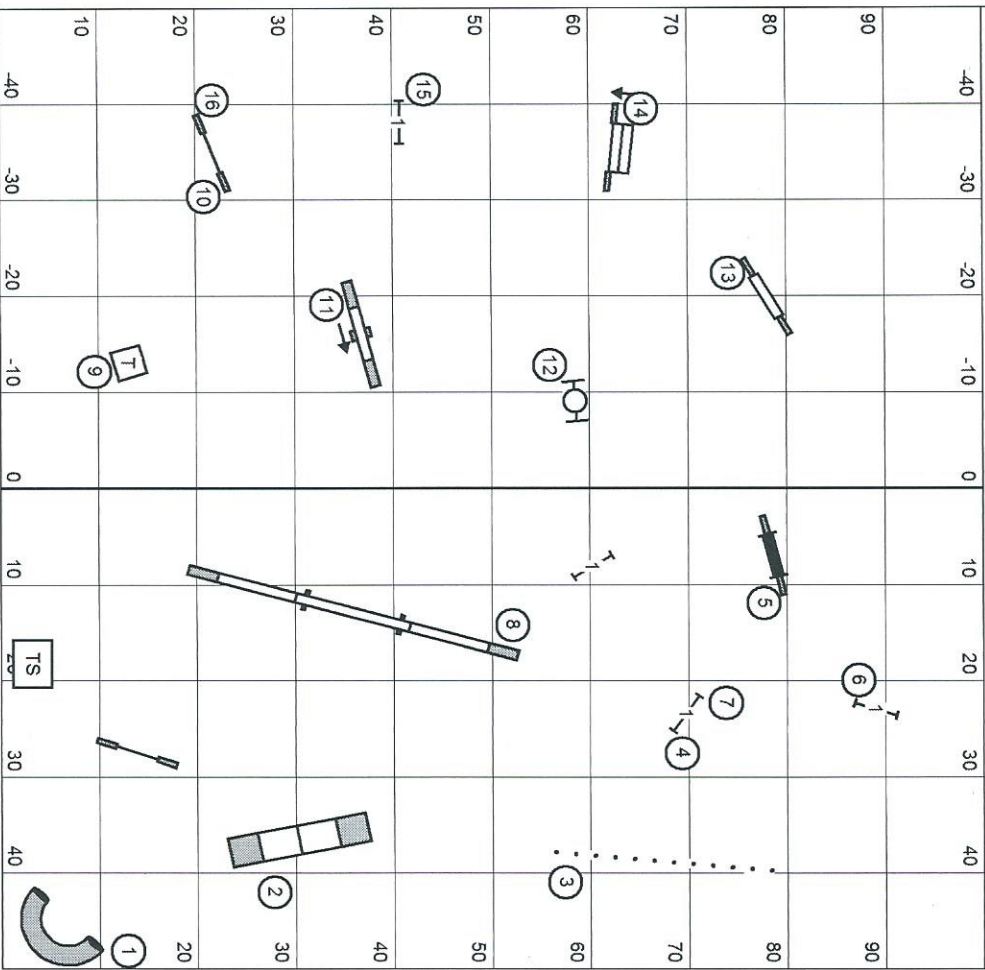

4-5 difficult weave entry
 6-7-8 360 wrap
 11-12 Backside
 12-13 Angled Approach Backside

Charleston Dog Training Club - April 27, 2017
 Open Standard - Judge: Lisa M. Selthofer

Charleston Dog Training Club - April 27, 2017
 Novice Standard - Judge: Lisa M. Selthofer