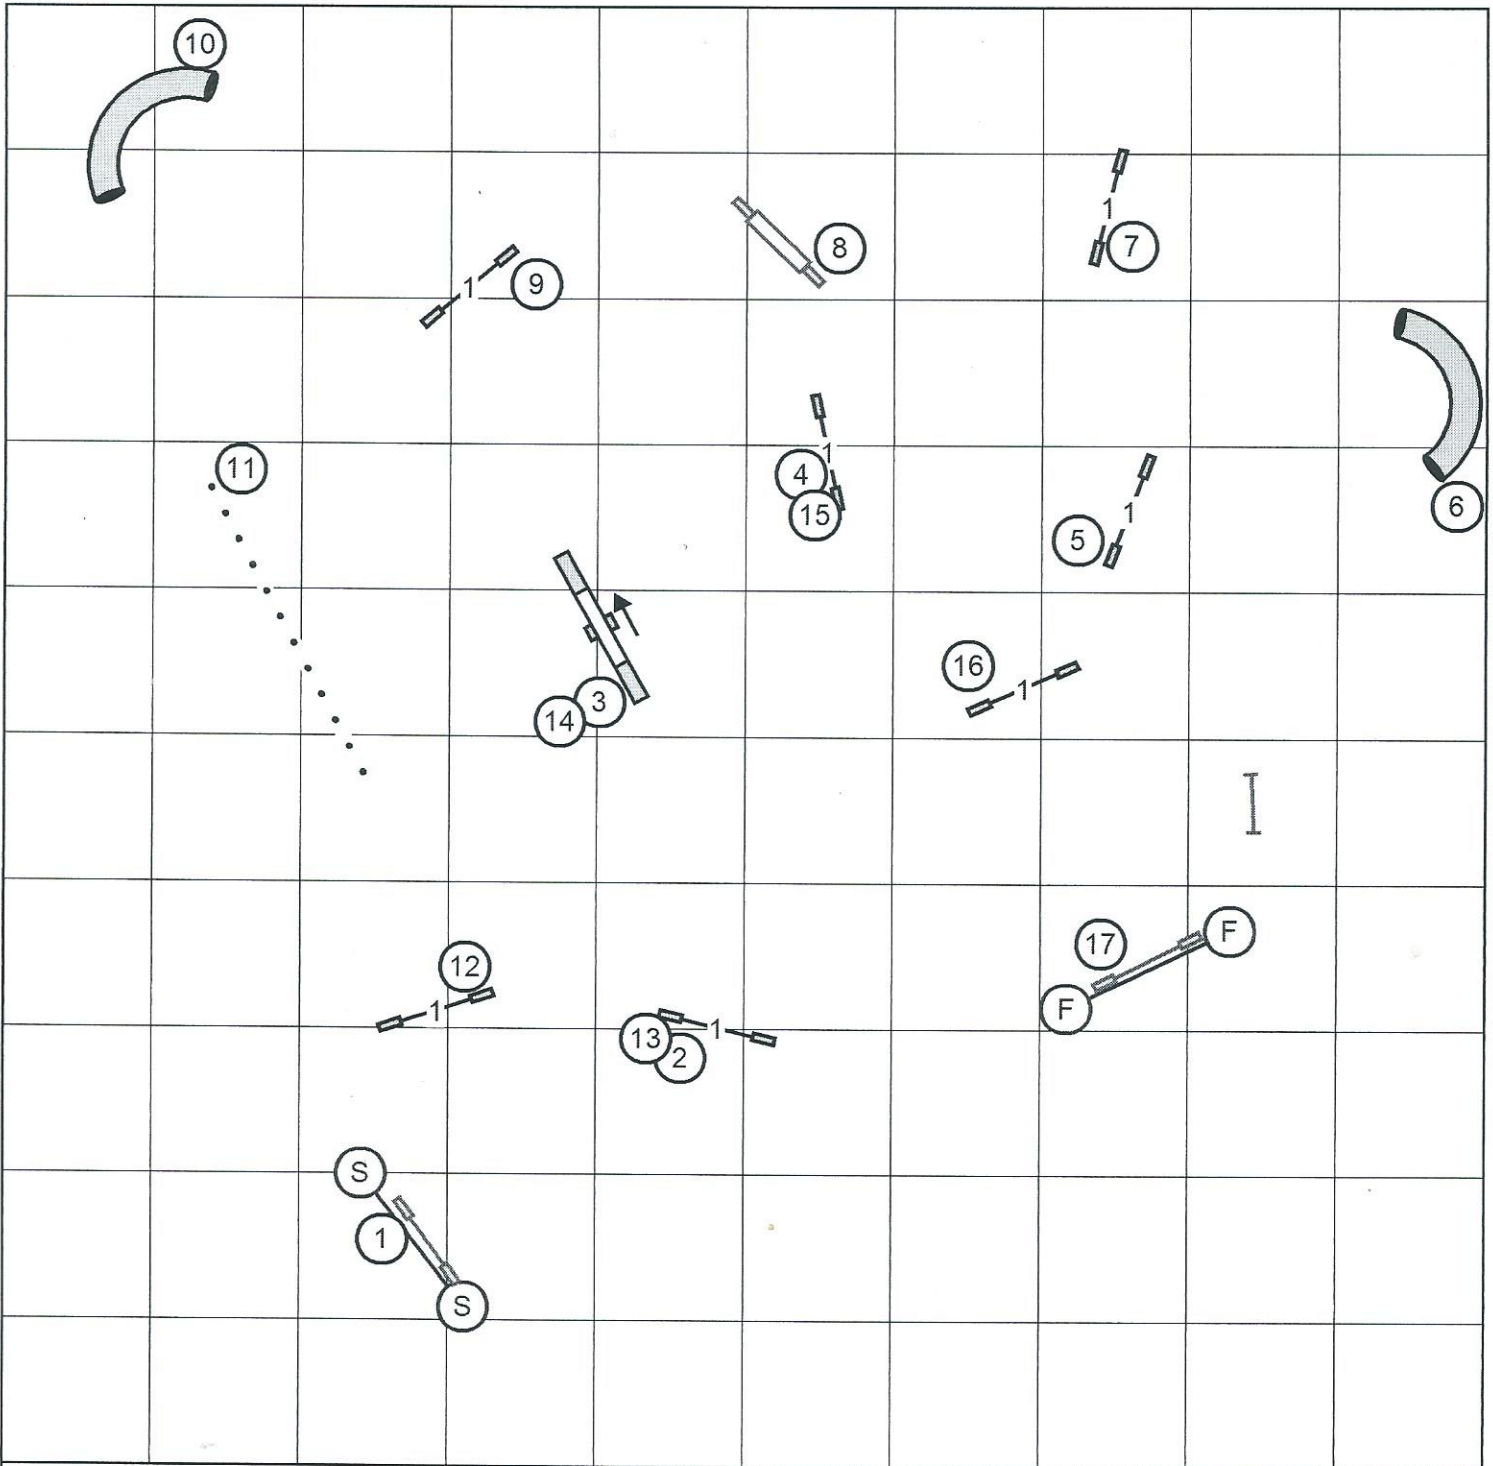

4-5 difficult weave entry
 6-7-8 360 wrap
 11-12 Backside
 12-13 Angled Approach Backside

Charleston Dog Training Club - April 27, 2017
 Open Standard - Judge: Lisa M. Selthofer

Charleston Dog Training Club - April 27, 2017
 Novice Standard - Judge: Lisa M. Selthofer