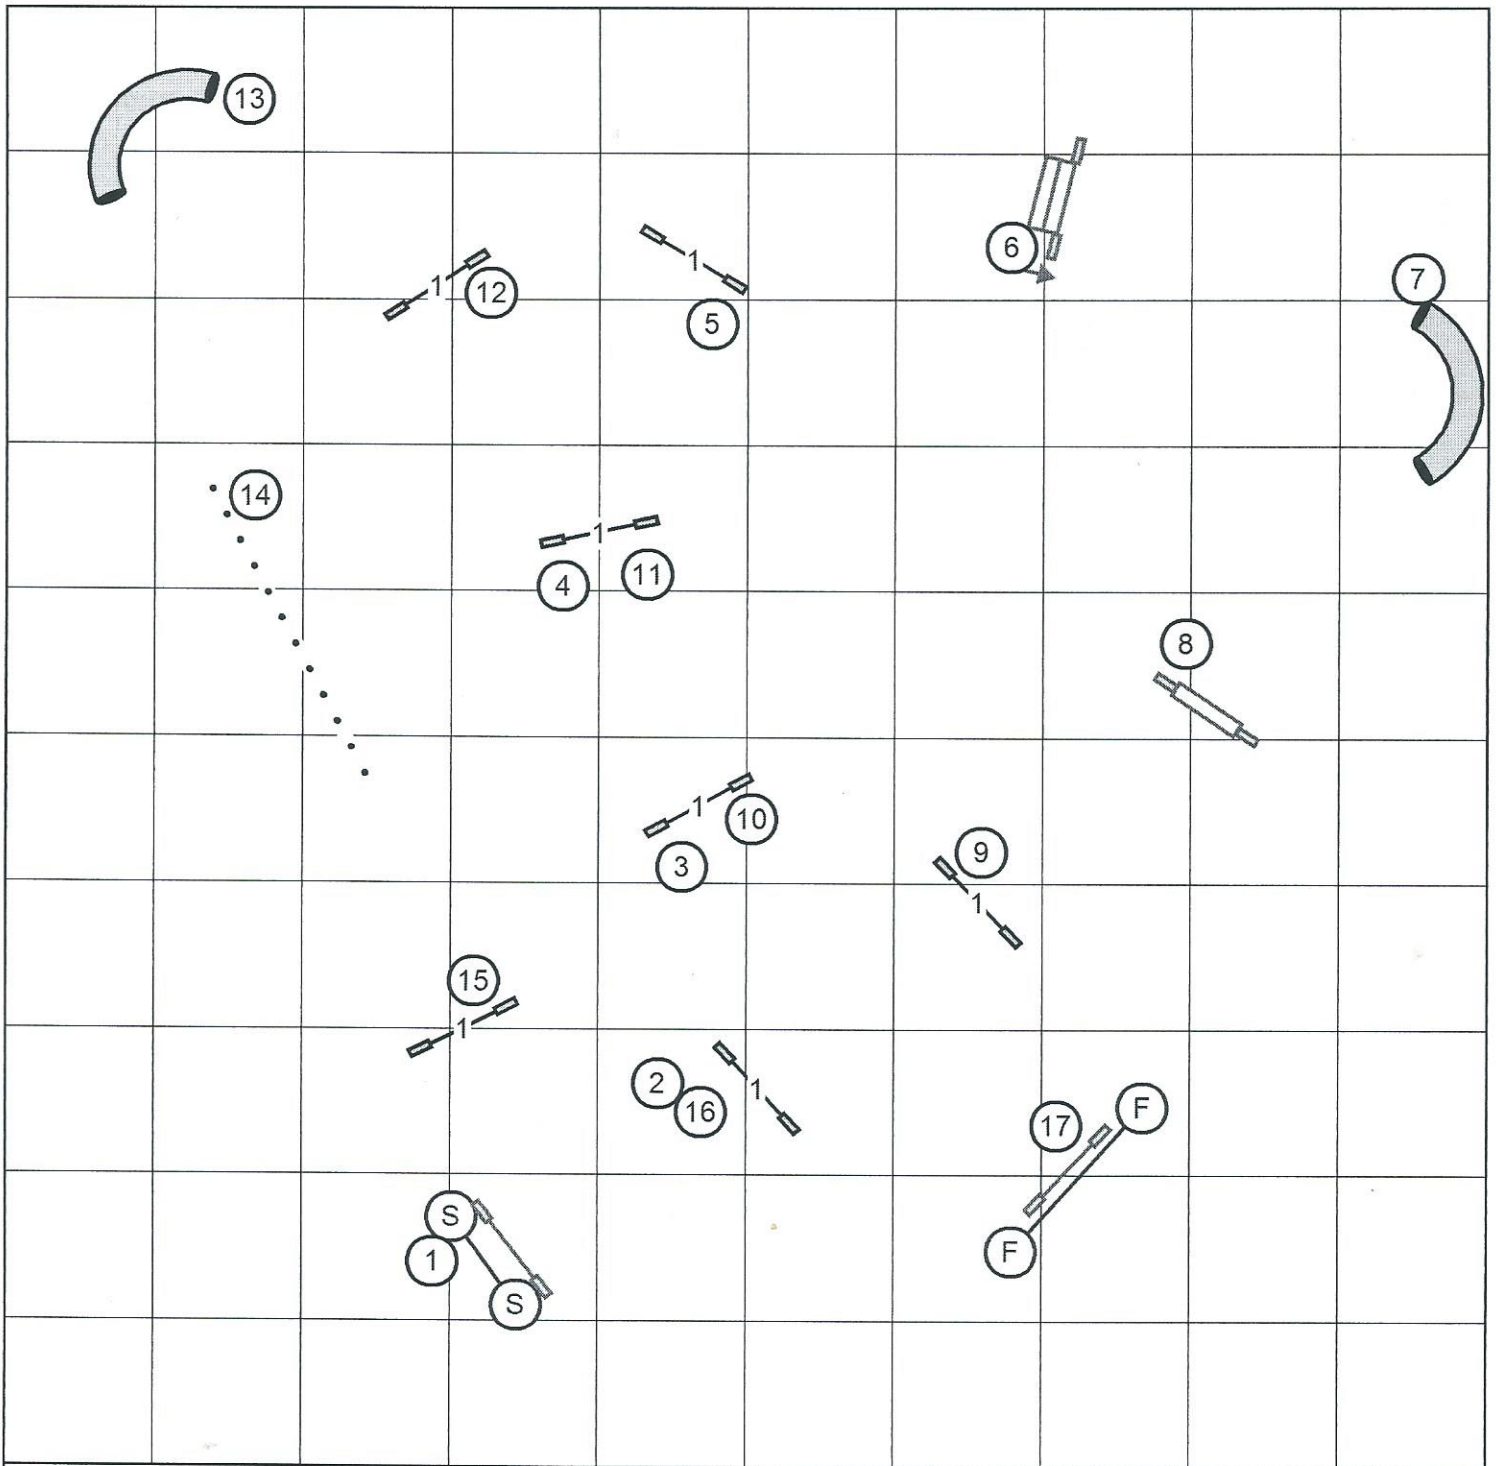

Charleston Dog Training Club
Bob Jeffers
Thursday: April 27, 2017

JWW: Open
Inside on Dirt 100'x100'
Electronic Timers