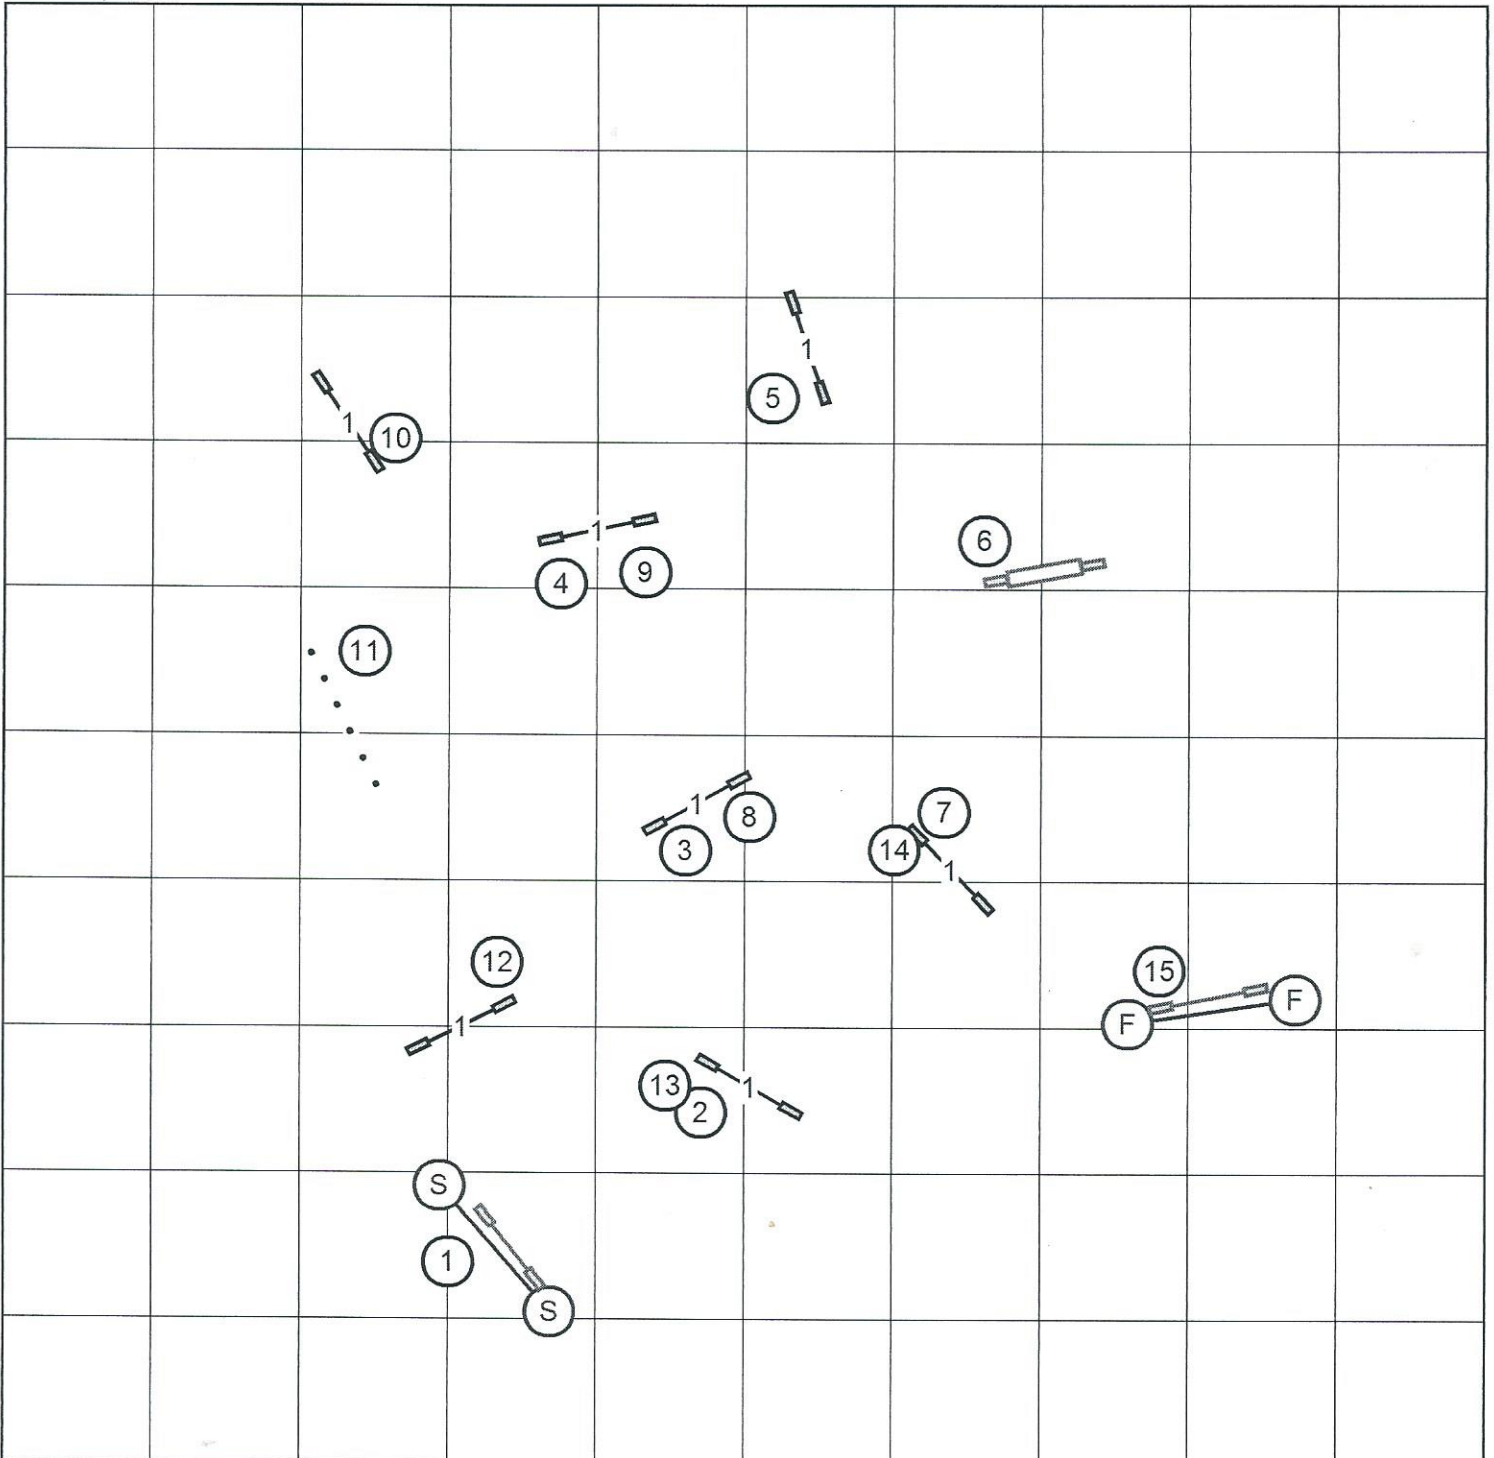

Charleston Dog Training Club
Bob Jeffers
Thursday: April 27, 2017

JWW: Novice
Inside on Dirt 100'x100'
Electronic Timers