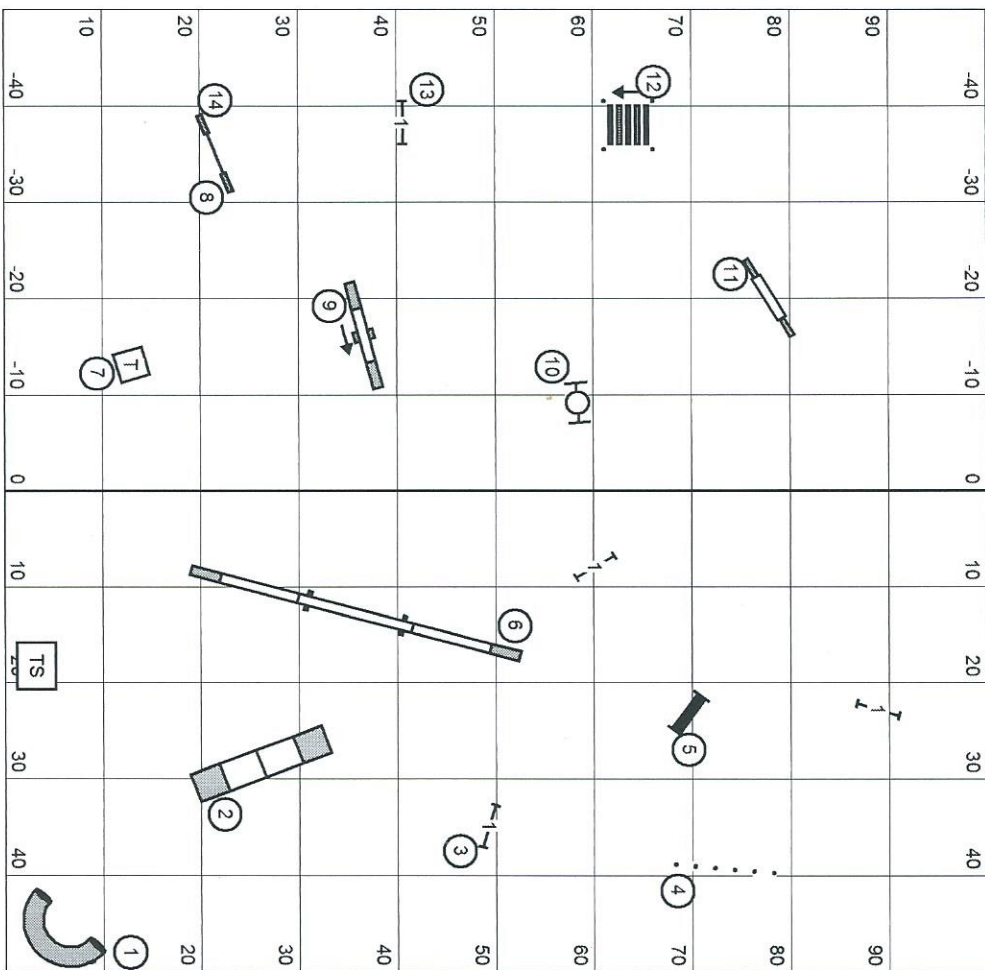

4-5 difficult weave entry
 6-7-8 360 wrap
 11-12 Backside
 12-13 Angled Approach Backside

Charleston Dog Training Club - April 27, 2017
 Open Standard - Judge: Lisa M. Selthofer

Charleston Dog Training Club - April 27, 2017
 Novice Standard - Judge: Lisa M. Selthofer