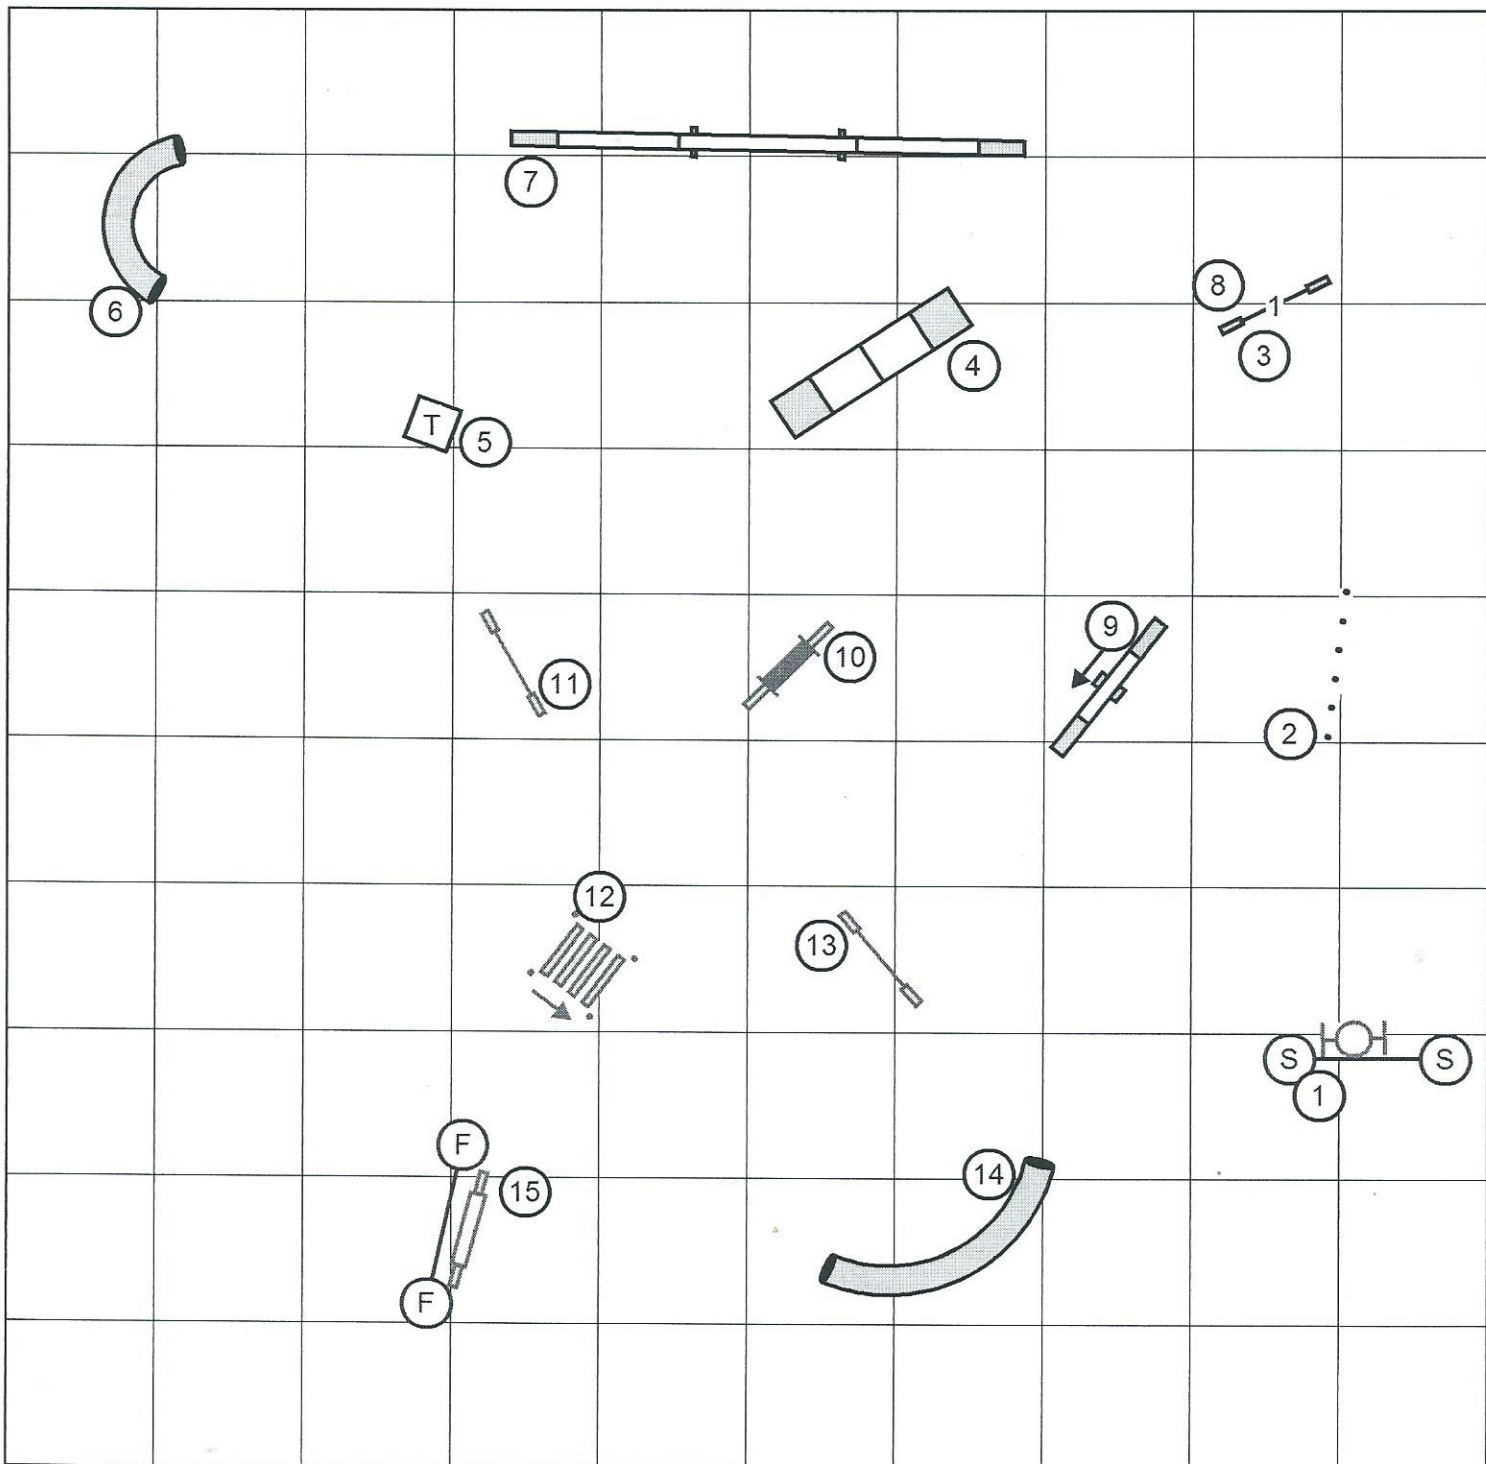

Charleston Dog Training Club
Bob Jeffers
Friday: April 28, 2017

Standard: Novice
Inside on Dirt 100'x100'
Electronic Timers