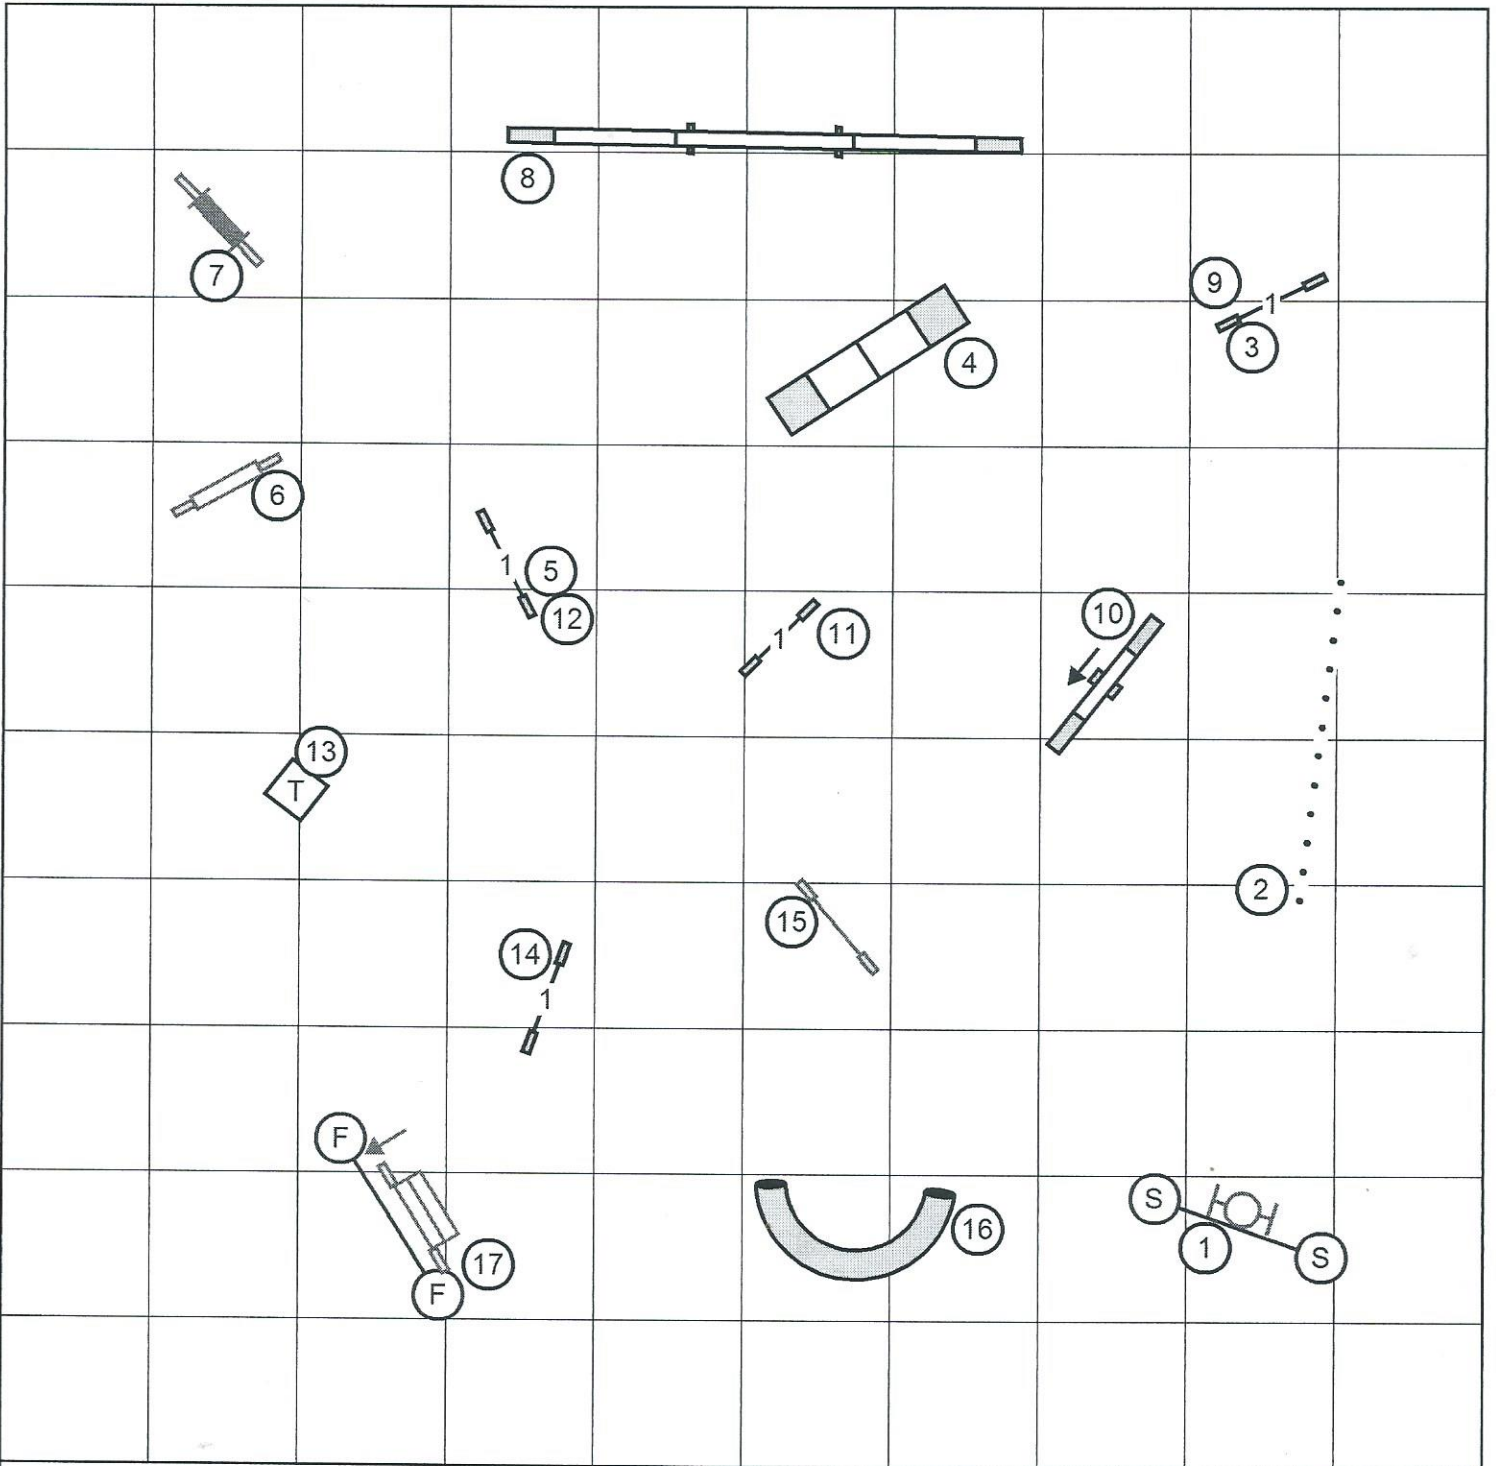

Charleston Dog Training Club
Bob Jeffers
Friday: April 28, 2017

Standard: Open
Inside on Dirt 100'x100'
Electronic Timers