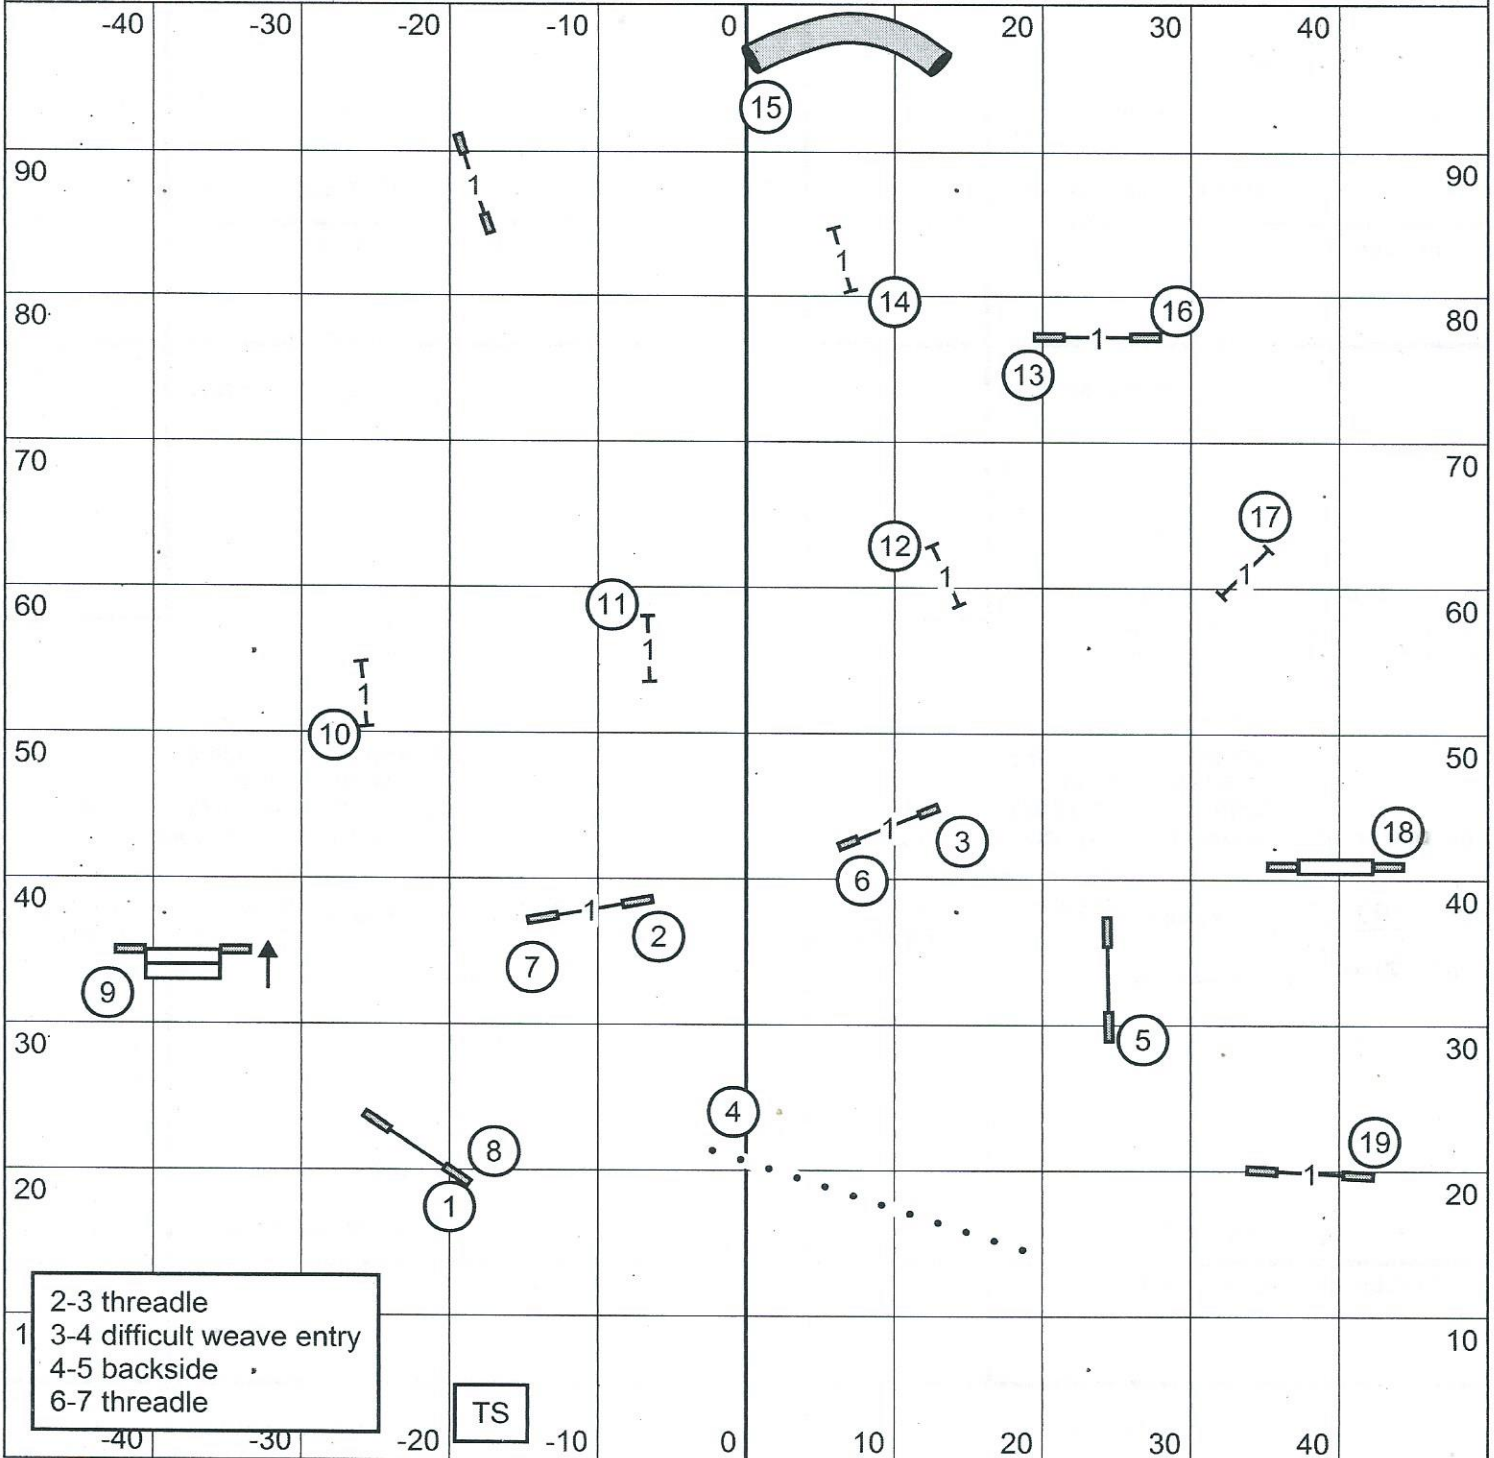

Charleston Dog Training Club - April 28, 2017
Premier JWW - Judge: Lisa M. Selthofer