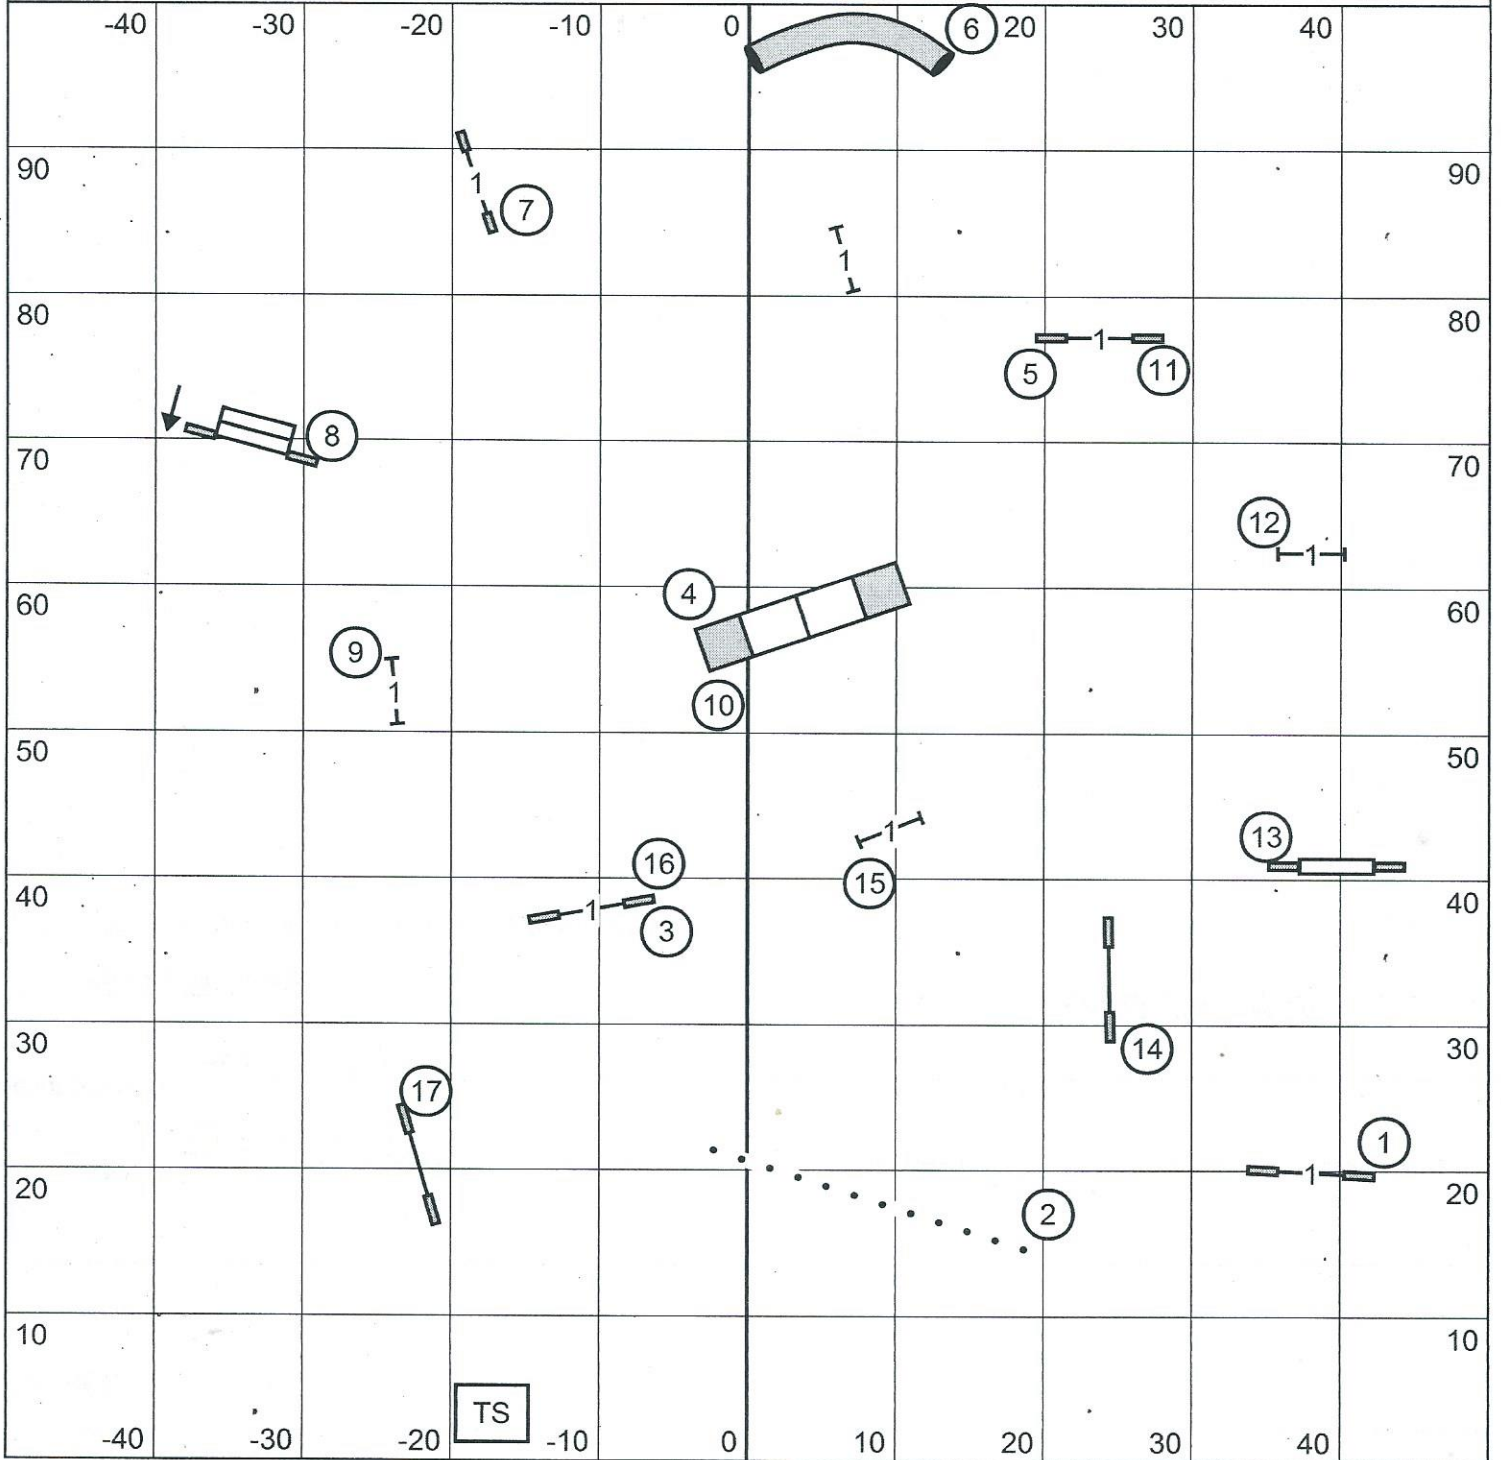

Charleston Dog Training Club - April 28, 2017
Time 2 Beat - Judge: Lisa M. Selthofer