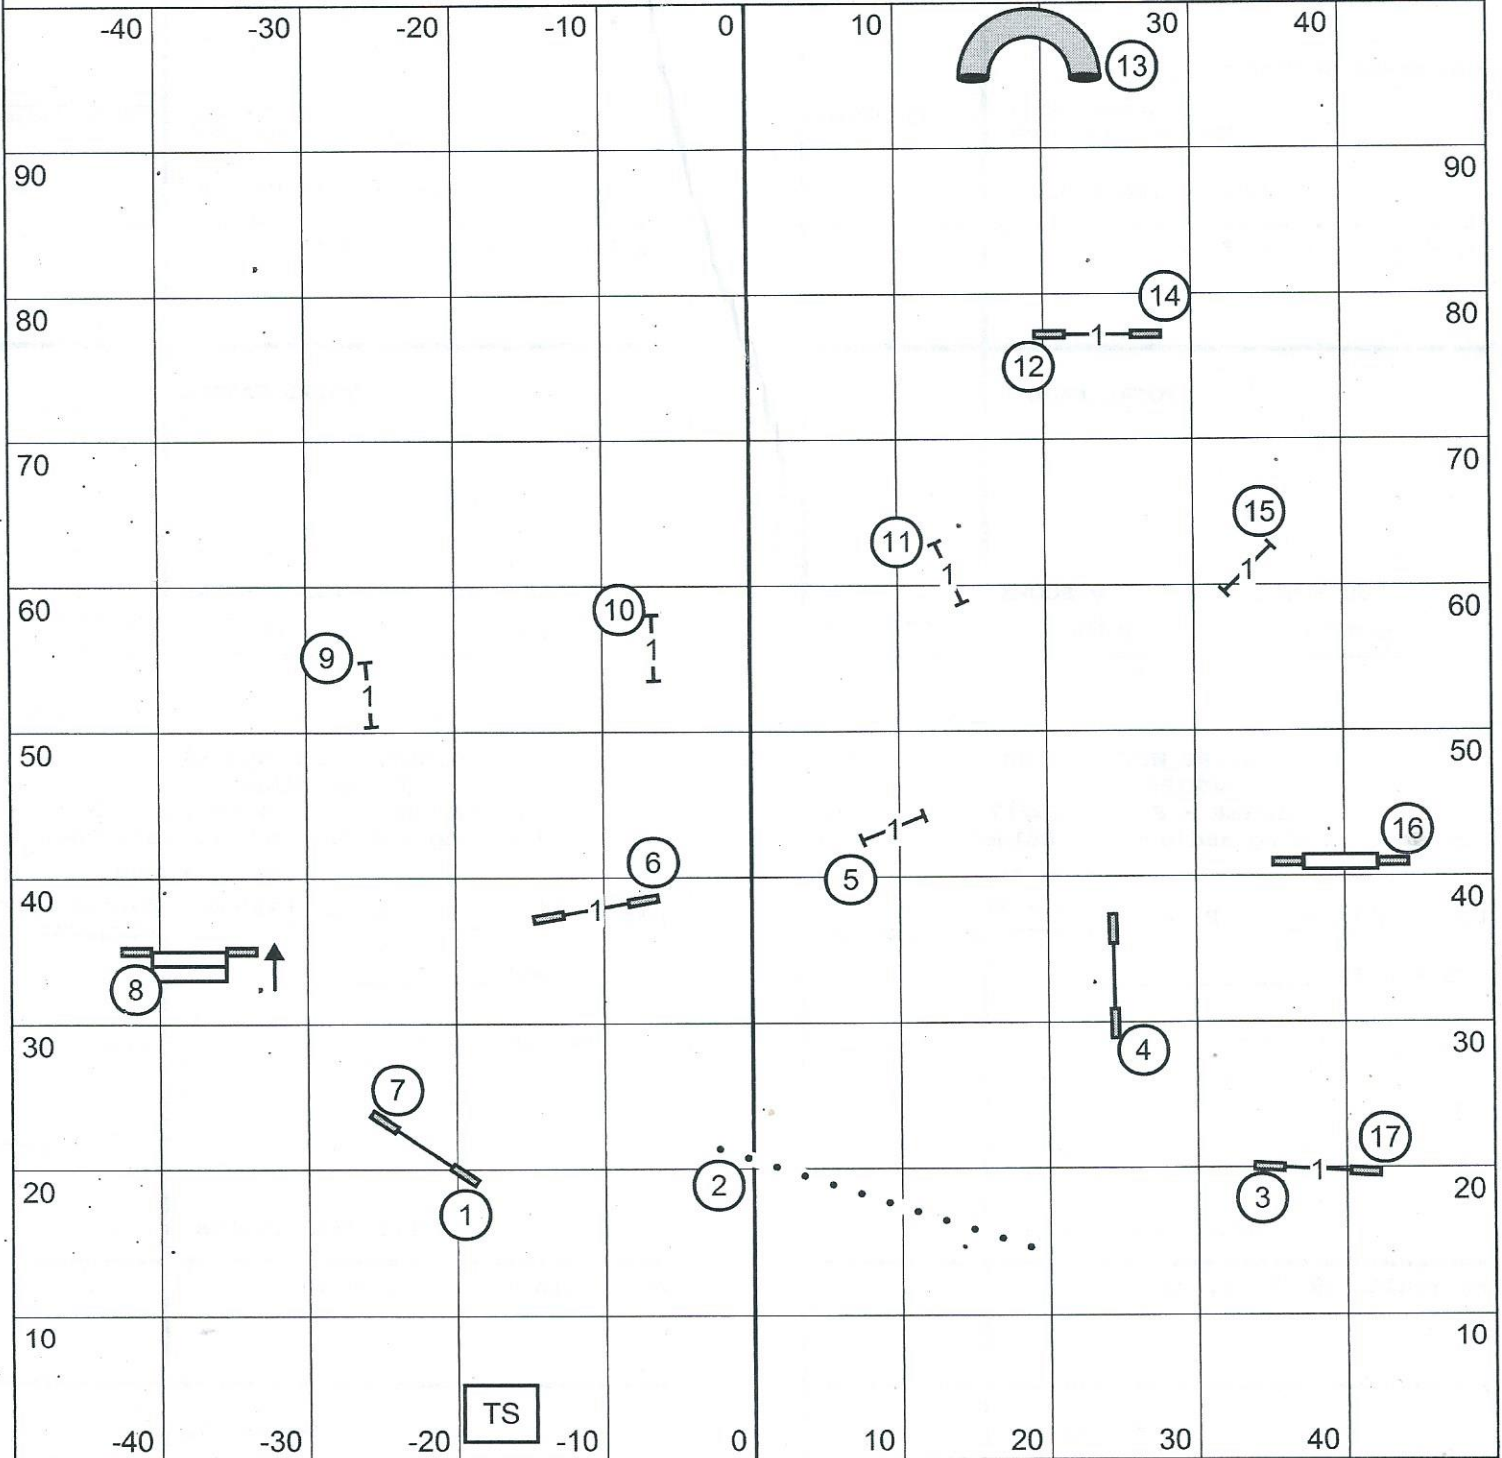

Charleston Dog Training Club - April 28, 2017
Open JWW - Judge: Lisa M. Selthofer