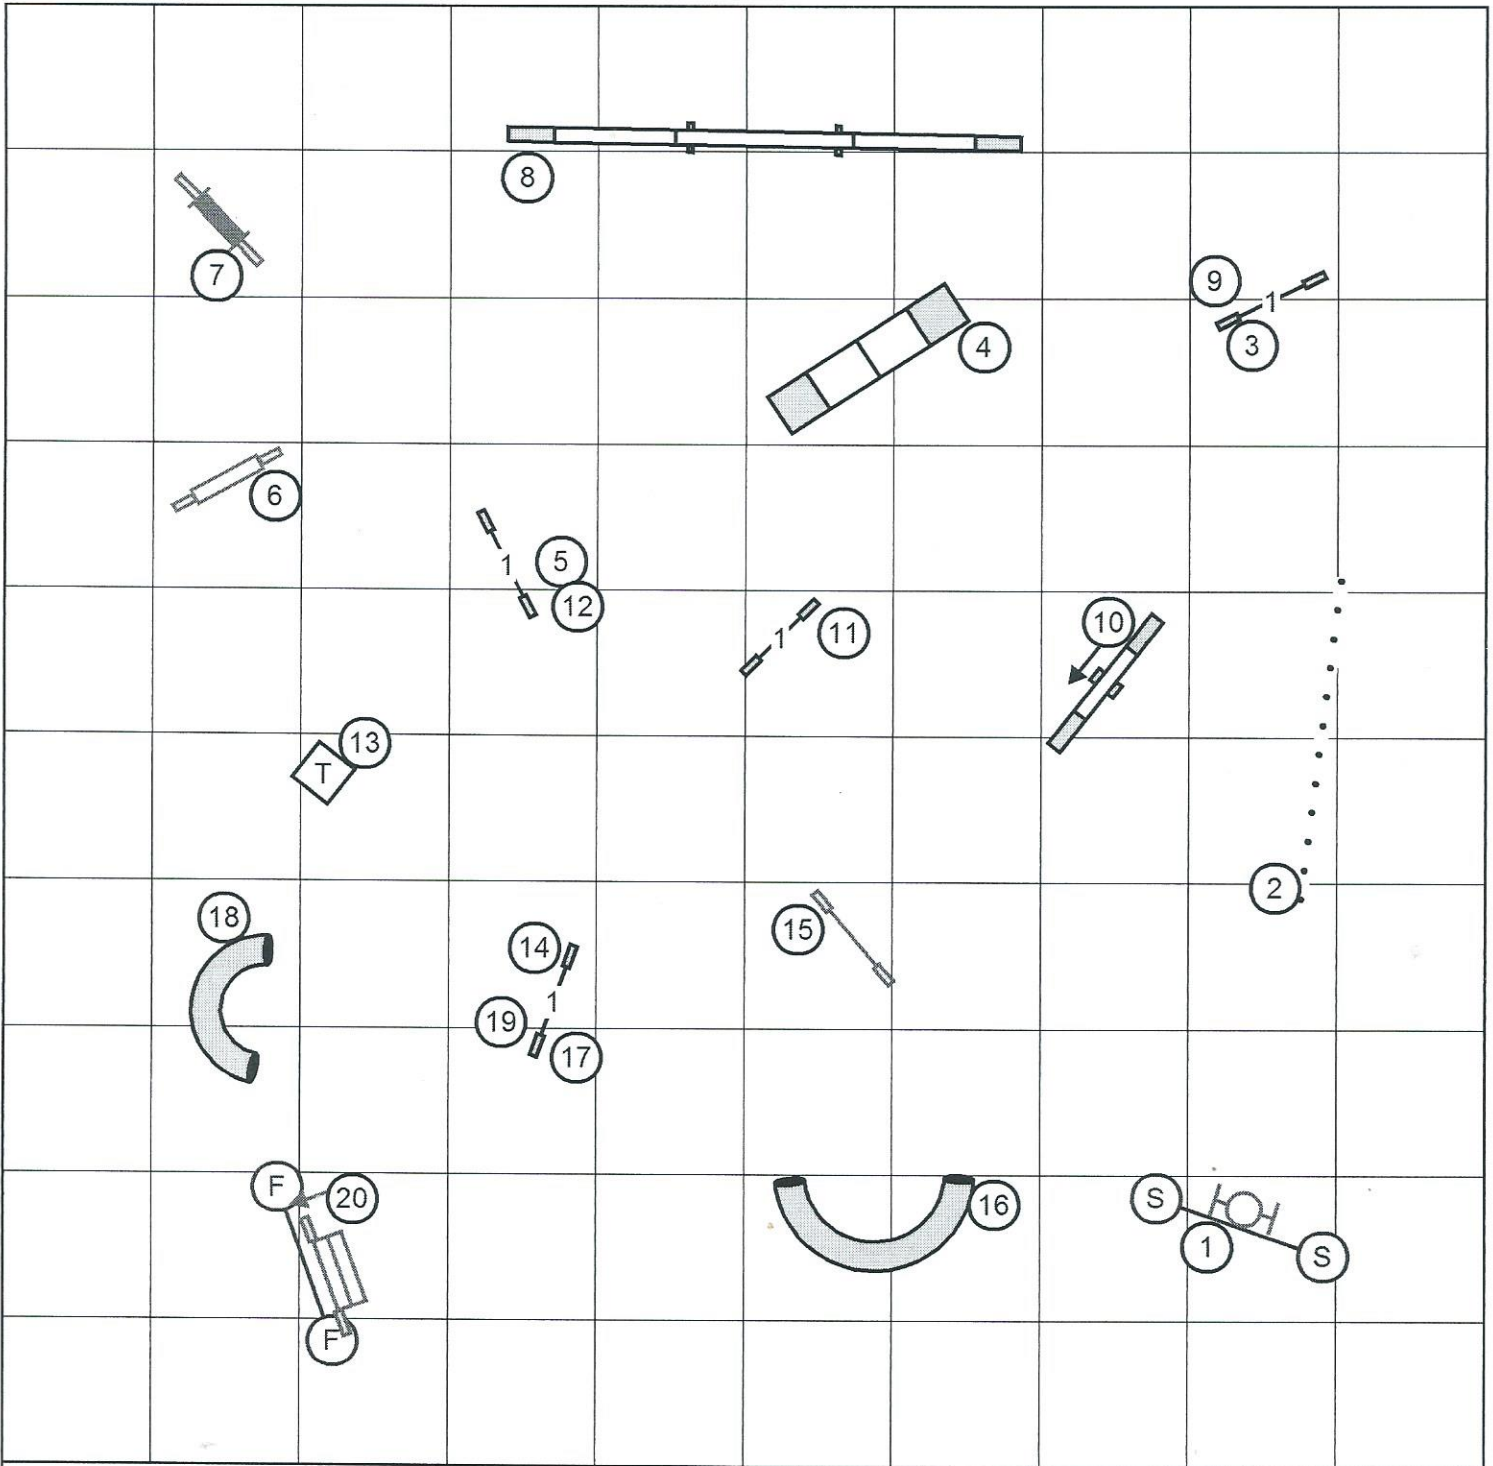

Master/Excellent	4 - Square 5 - 6 Outer
Open	4 - Square 5 or Round 5-6 Inner
Novice	Square 5 - 10 or 10 to 5

EXIT

ENTER

Charleston Dog Training Club
 Bob Jeffers
 Friday: April 28, 2017

FAST (All Classes)
 Inside on Dirt 100'x100'
 Electronic Timers

3	Backside
6-7	270
7-8-9	Long Wrap
10-11	Forced Layer
15	Backside

Charleston Dog Training Club
 Bob Jeffers
 Friday: April 28, 2017

Standard: Premier
 Inside on Dirt 100'x100'
 Electronic Timers

Charleston Dog Training Club
 Bob Jeffers
 Friday: April 28, 2017