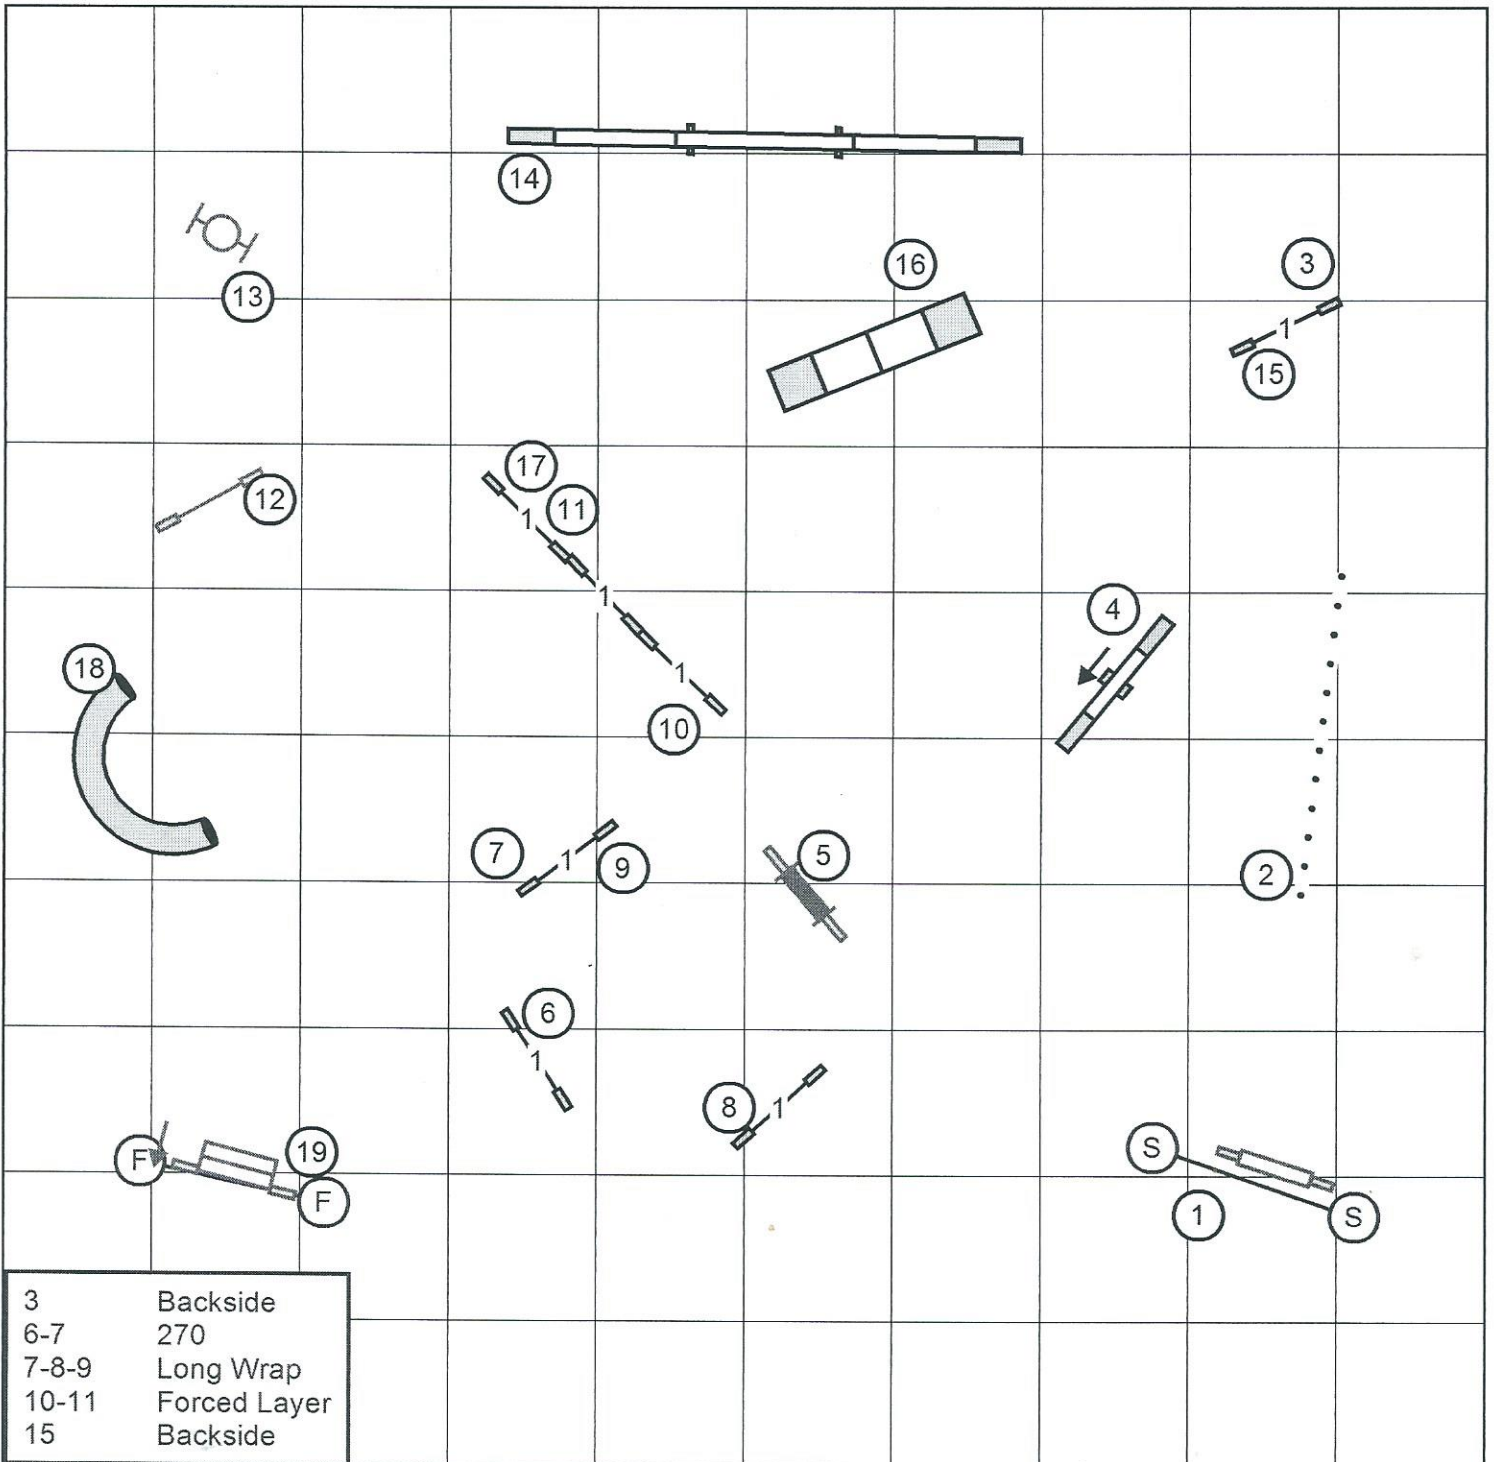

Master/Excellent	4 - Square 5 - 6 Outer
Open	4 - Square 5 or Round 5-6 Inner
Novice	Square 5 - 10 or 10 to 5

EXIT

ENTER

Charleston Dog Training Club
 Bob Jeffers
 Friday: April 28, 2017

FAST (All Classes)
 Inside on Dirt 100'x100'
 Electronic Timers

3	Backside
6-7	270
7-8-9	Long Wrap
10-11	Forced Layer
15	Backside

Charleston Dog Training Club
 Bob Jeffers
 Friday: April 28, 2017

Standard: Premier
 Inside on Dirt 100'x100'
 Electronic Timers

Charleston Dog Training Club
 Bob Jeffers
 Friday: April 28, 2017