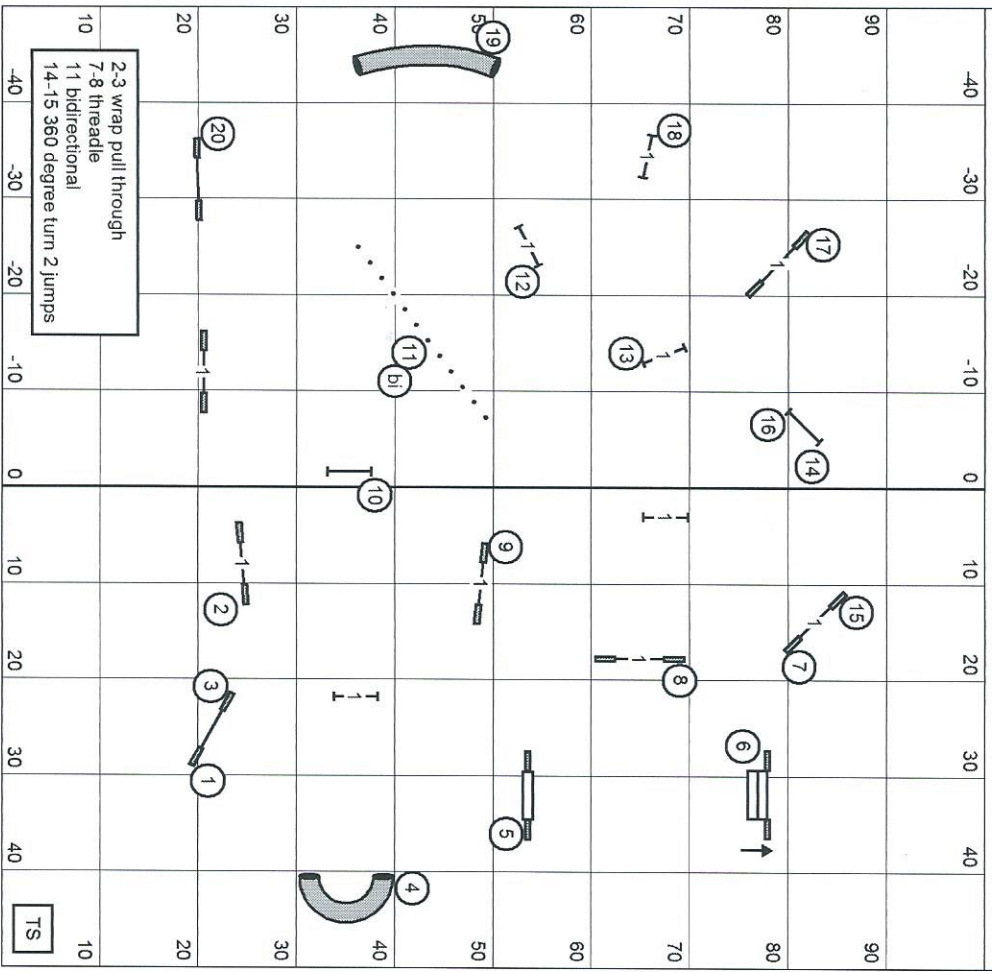

Master/Excellent	6-5-4	Outer Line
Open	4-5A or 6-5	Inner Line
Novice	3-7 or 7A-3A	

**Greater Columbia Obedience Club**  
 Bob Jeffers  
 Sunday: April 30, 2017

**FAST (All Classes)**  
 Inside on Dirt 100'x100'  
 Electronic Timers

**Standard: Master/Excellent**  
 Inside on Dirt 100'x100'  
 Electronic Timers

**Greater Columbia Obedience Club**  
 Bob Jeffers  
 Sunday: April 30, 2017

**Standard: Open**  
 Inside on Dirt 100'x100'  
 Electronic Timers

**Greater Columbia Obedience Club**  
 Bob Jeffers  
 Sunday: April 30, 2017

**Standard: Novice**  
 Inside on Dirt 100'x100'  
 Electronic Timers

Greater Columbia Obedience Club - April 30, 2017  
Premier JWW - Judge: Lisa M. Seithofer