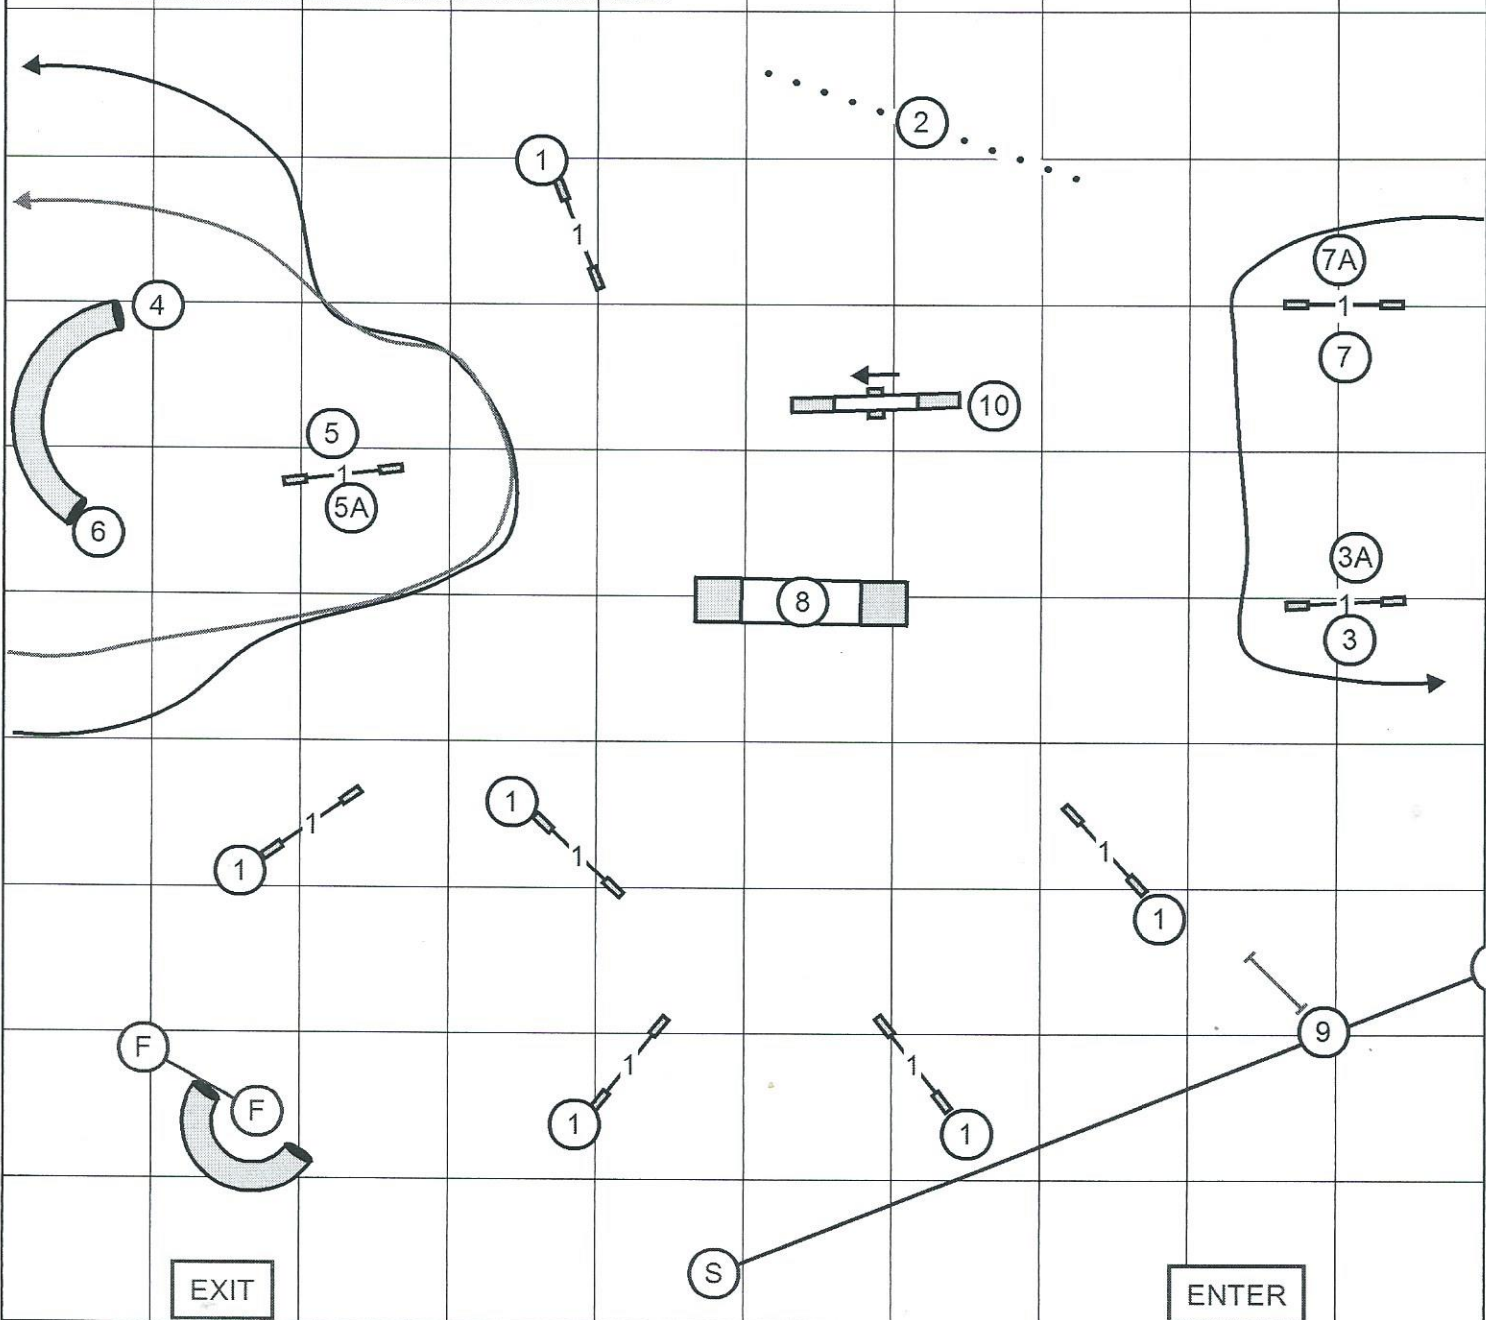

Master/Excellent	6-5-4	Outer Line
Open	4-5A or 6-5	Inner Line
Novice	3-7 or 7A-3A	

**Greater Columbia Obedience Club**  
 Bob Jeffers  
 Sunday: April 30, 2017

**FAST (All Classes)**  
 Inside on Dirt 100'x100'  
 Electronic Timers

**Greater Columbia Obedience Club**  
 Bob Jeffers  
 Sunday: April 30, 2017

**Standard: Premier**  
 Inside on Dirt 100'x100'  
 Electronic Timers

**Greater Columbia Obedience Club**  
 Bob Jeffers  
 Sunday: April 30, 2017

**Standard: Master/Excellent**  
 Inside on Dirt 100'x100'  
 Electronic Timers

**Greater Columbia Obedience Club**  
 Bob Jeffers  
 Sunday: April 30, 2017

**Standard: Open**  
 Inside on Dirt 100'x100'  
 Electronic Timers

**Greater Columbia Obedience Club**  
 Bob Jeffers  
 Sunday: April 30, 2017

**Standard: Novice**  
 Inside on Dirt 100'x100'  
 Electronic Timers

Greater Columbia Obedience Club - April 30, 2017  
Premier JWW - Judge: Lisa M. Seithofer