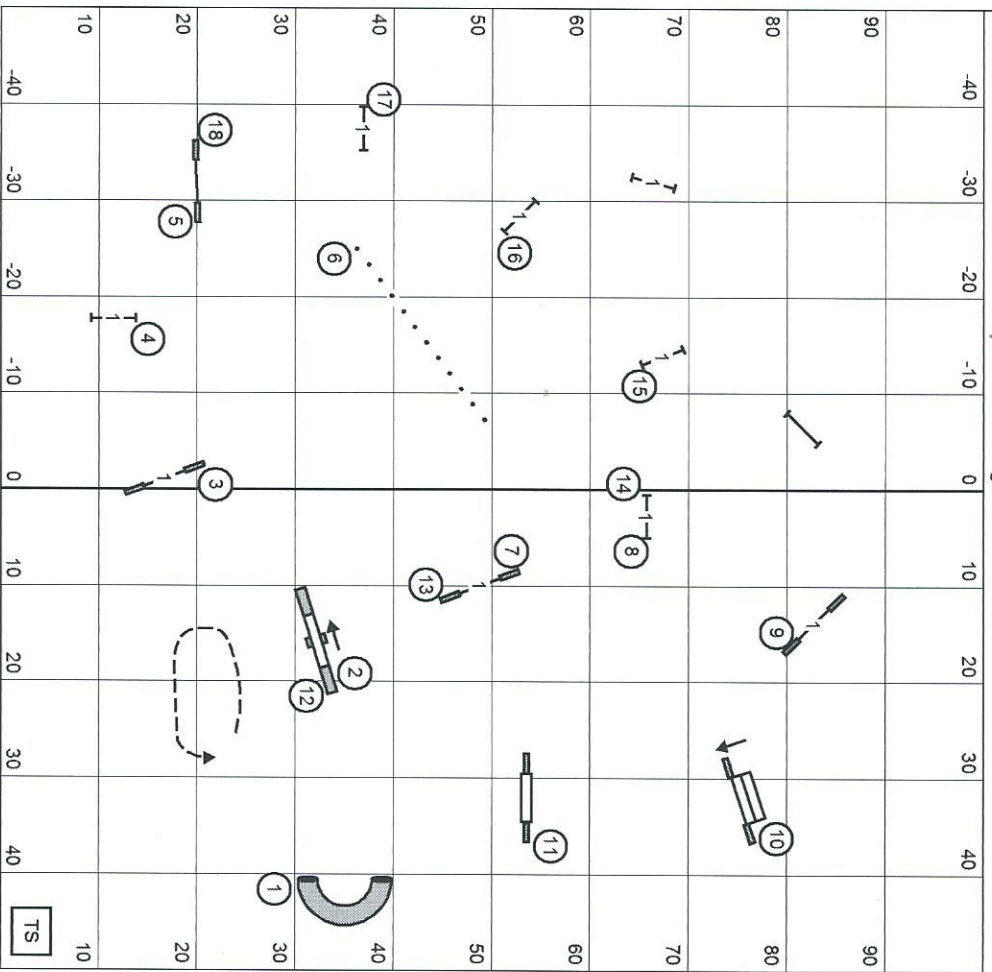

Greater Columbia Obedience Club - April 30, 2017
Time 2 Beat - Judge: Lisa M. Seithofer