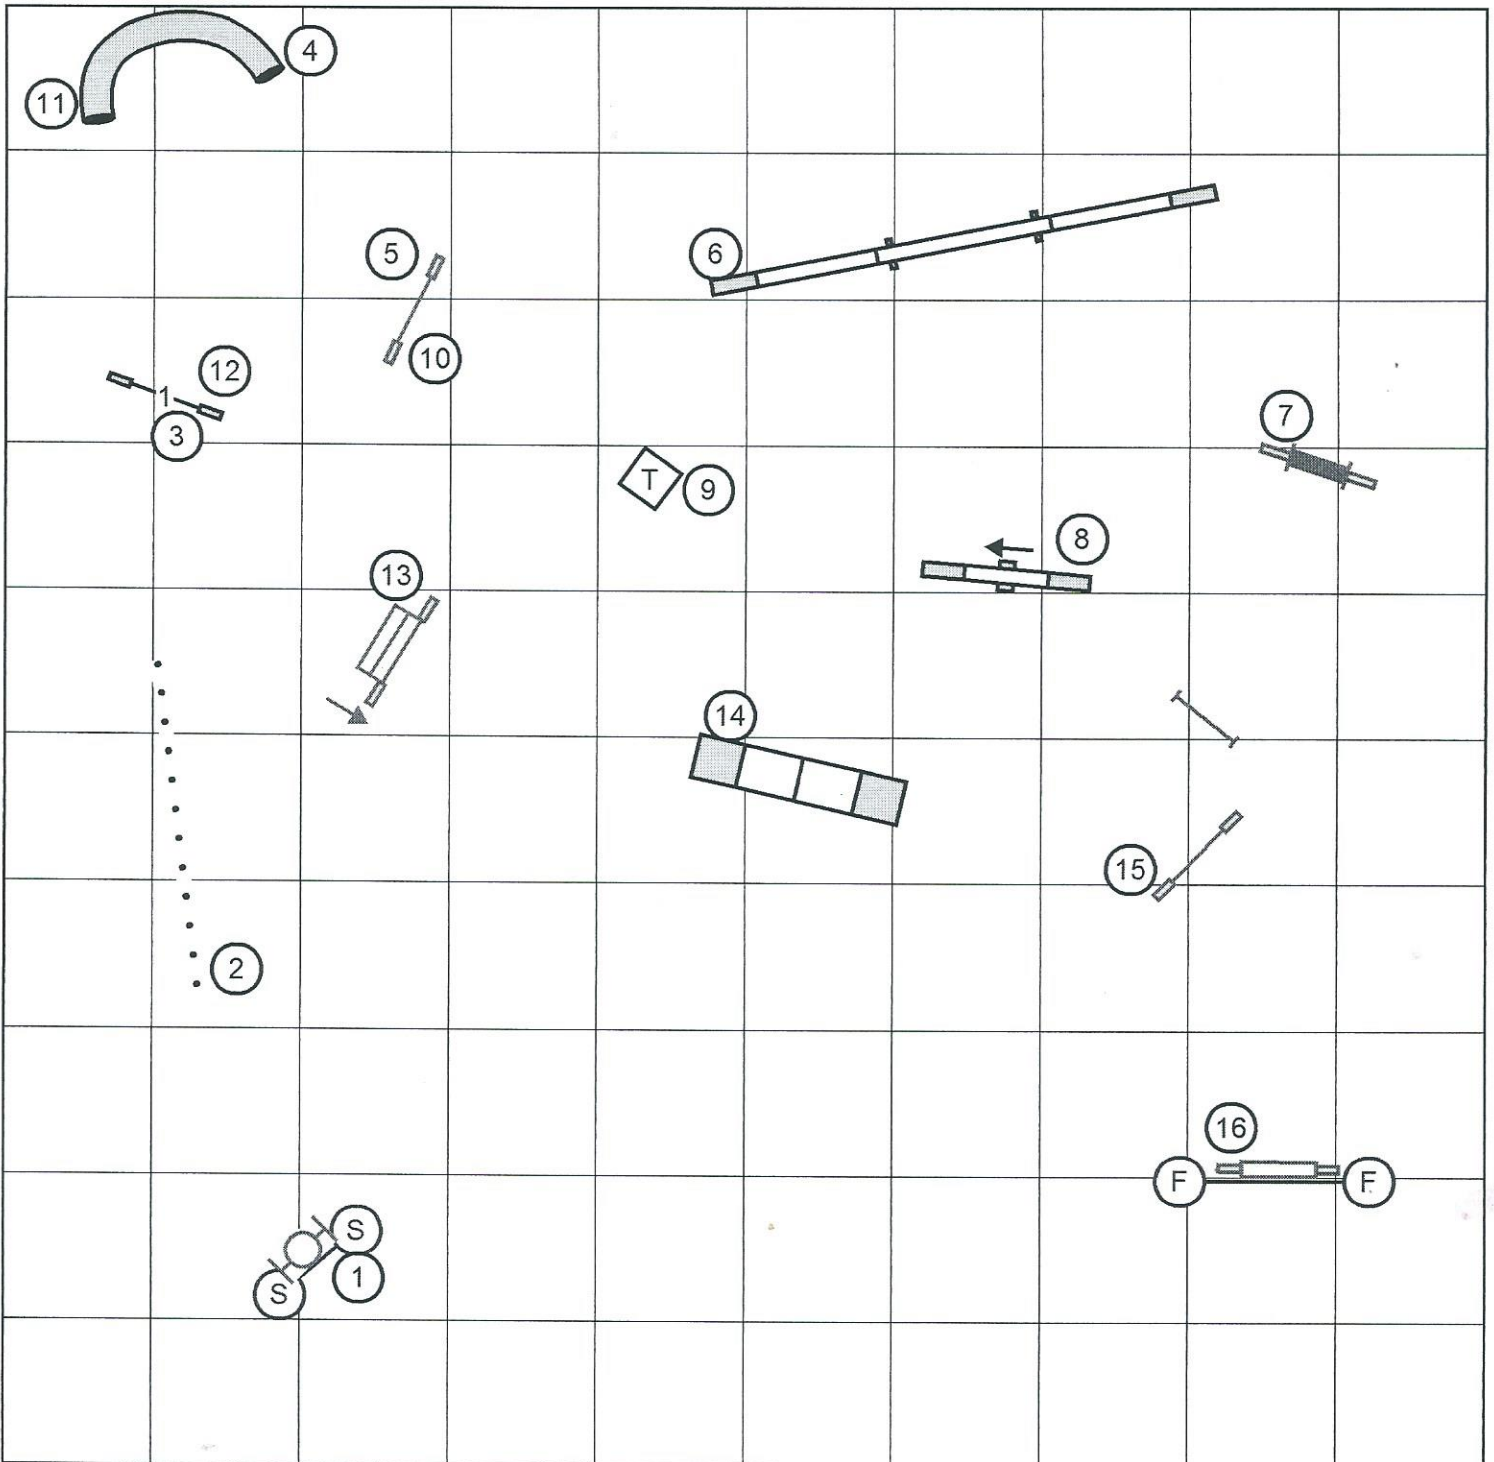

Master/Excellent	6-5-4	Outer Line
Open	4-5A or 6-5	Inner Line
Novice	3-7 or 7A-3A	

**Greater Columbia Obedience Club**  
 Bob Jeffers  
 Sunday: April 30, 2017

**FAST (All Classes)**  
 Inside on Dirt 100'x100'  
 Electronic Timers

**Greater Columbia Obedience Club**  
 Bob Jeffers  
 Sunday: April 30, 2017

**Standard: Premier**  
 Inside on Dirt 100'x100'  
 Electronic Timers

**Greater Columbia Obedience Club**  
 Bob Jeffers  
 Sunday: April 30, 2017

**Standard: Master/Excellent**  
 Inside on Dirt 100'x100'  
 Electronic Timers

**Greater Columbia Obedience Club**  
 Bob Jeffers  
 Sunday: April 30, 2017

**Standard: Open**  
 Inside on Dirt 100'x100'  
 Electronic Timers

**Greater Columbia Obedience Club**  
 Bob Jeffers  
 Sunday: April 30, 2017

**Standard: Novice**  
 Inside on Dirt 100'x100'  
 Electronic Timers

Greater Columbia Obedience Club - April 30, 2017  
Premier JWW - Judge: Lisa M. Seithofer