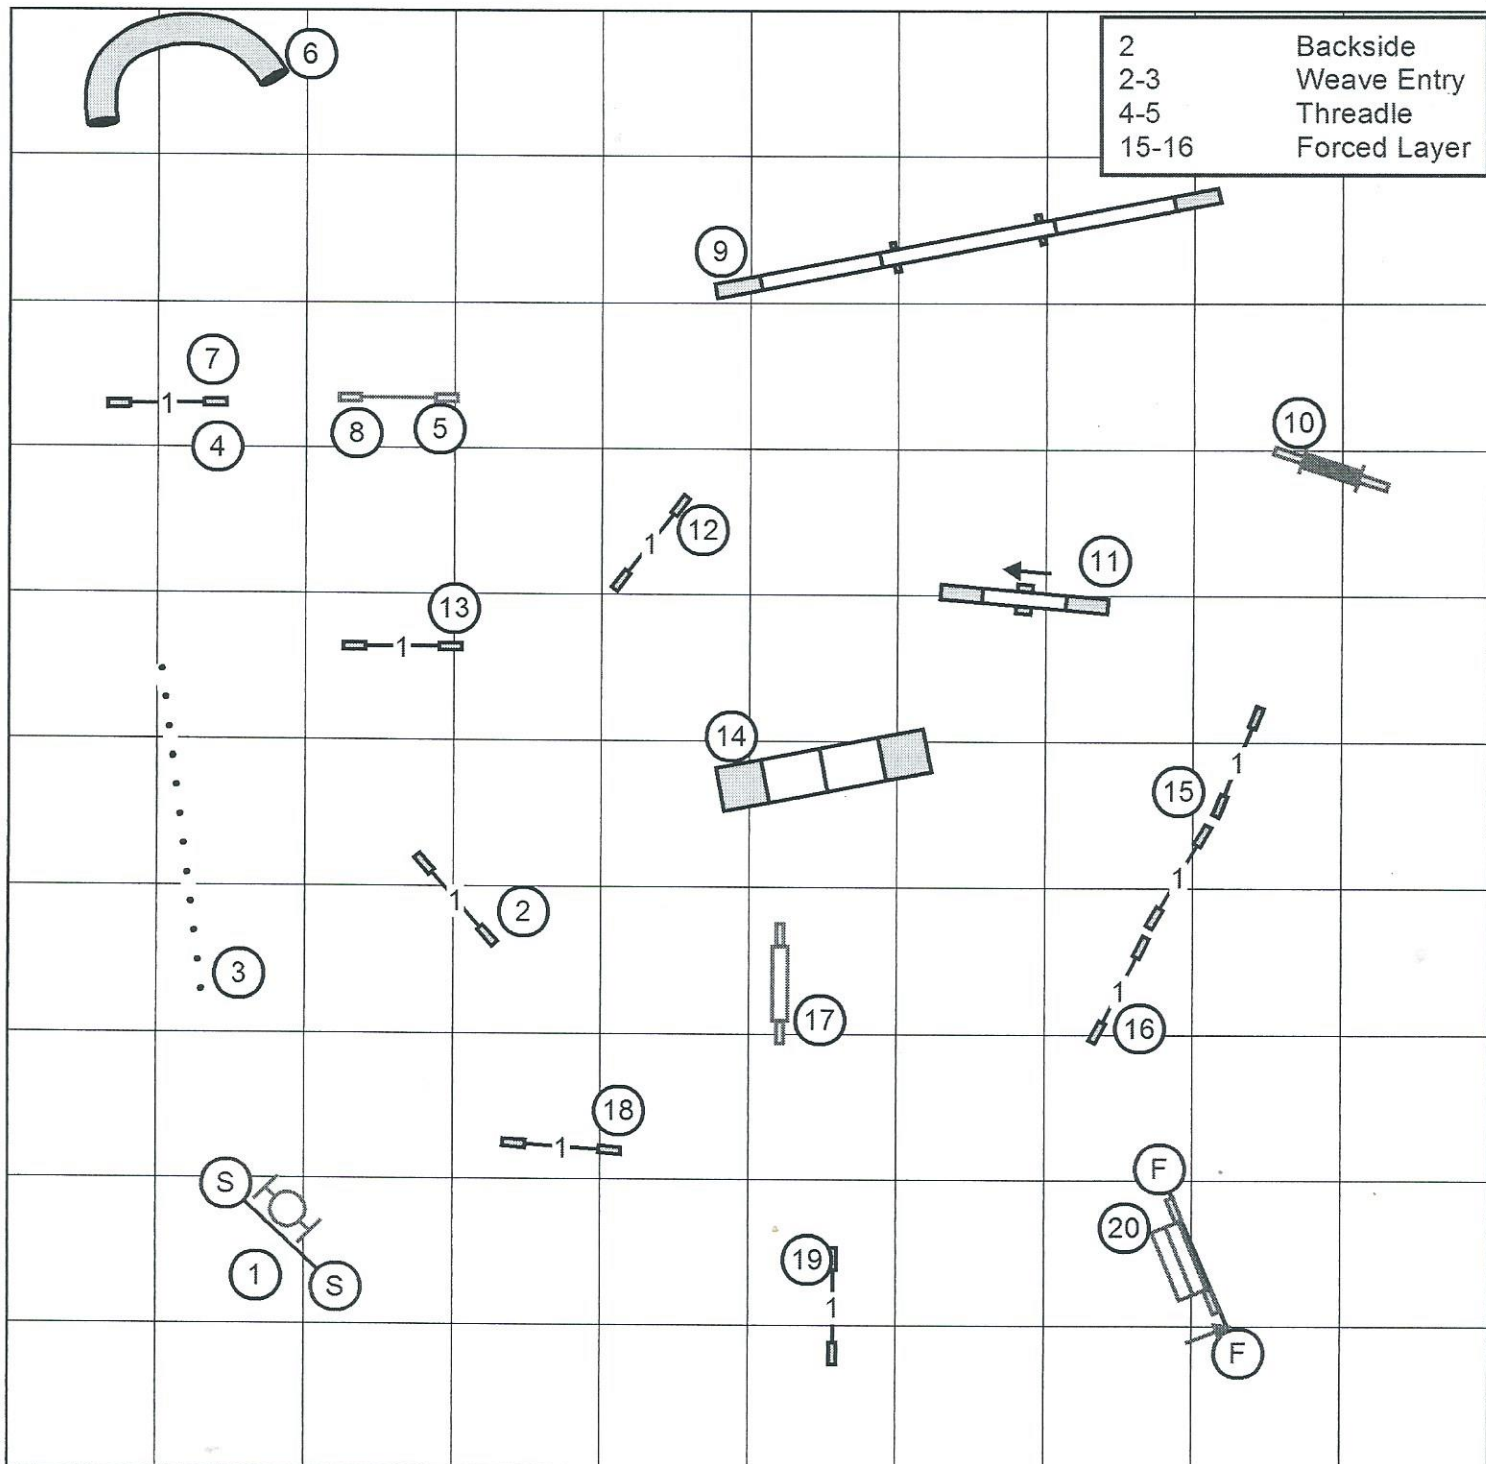

Master/Excellent	6-5-4	Outer Line
Open	4-5A or 6-5	Inner Line
Novice	3-7 or 7A-3A	

**Greater Columbia Obedience Club**  
 Bob Jeffers  
 Sunday: April 30, 2017

**FAST (All Classes)**  
 Inside on Dirt 100'x100'  
 Electronic Timers

**Greater Columbia Obedience Club**  
 Bob Jeffers  
 Sunday: April 30, 2017

**Standard: Premier**  
 Inside on Dirt 100'x100'  
 Electronic Timers

**Greater Columbia Obedience Club**  
 Bob Jeffers  
 Sunday: April 30, 2017

**Standard: Master/Excellent**  
 Inside on Dirt 100'x100'  
 Electronic Timers

**Greater Columbia Obedience Club**  
 Bob Jeffers  
 Sunday: April 30, 2017

**Standard: Open**  
 Inside on Dirt 100'x100'  
 Electronic Timers

**Greater Columbia Obedience Club**  
 Bob Jeffers  
 Sunday: April 30, 2017

**Standard: Novice**  
 Inside on Dirt 100'x100'  
 Electronic Timers

Greater Columbia Obedience Club - April 30, 2017  
Premier JWW - Judge: Lisa M. Seithofer