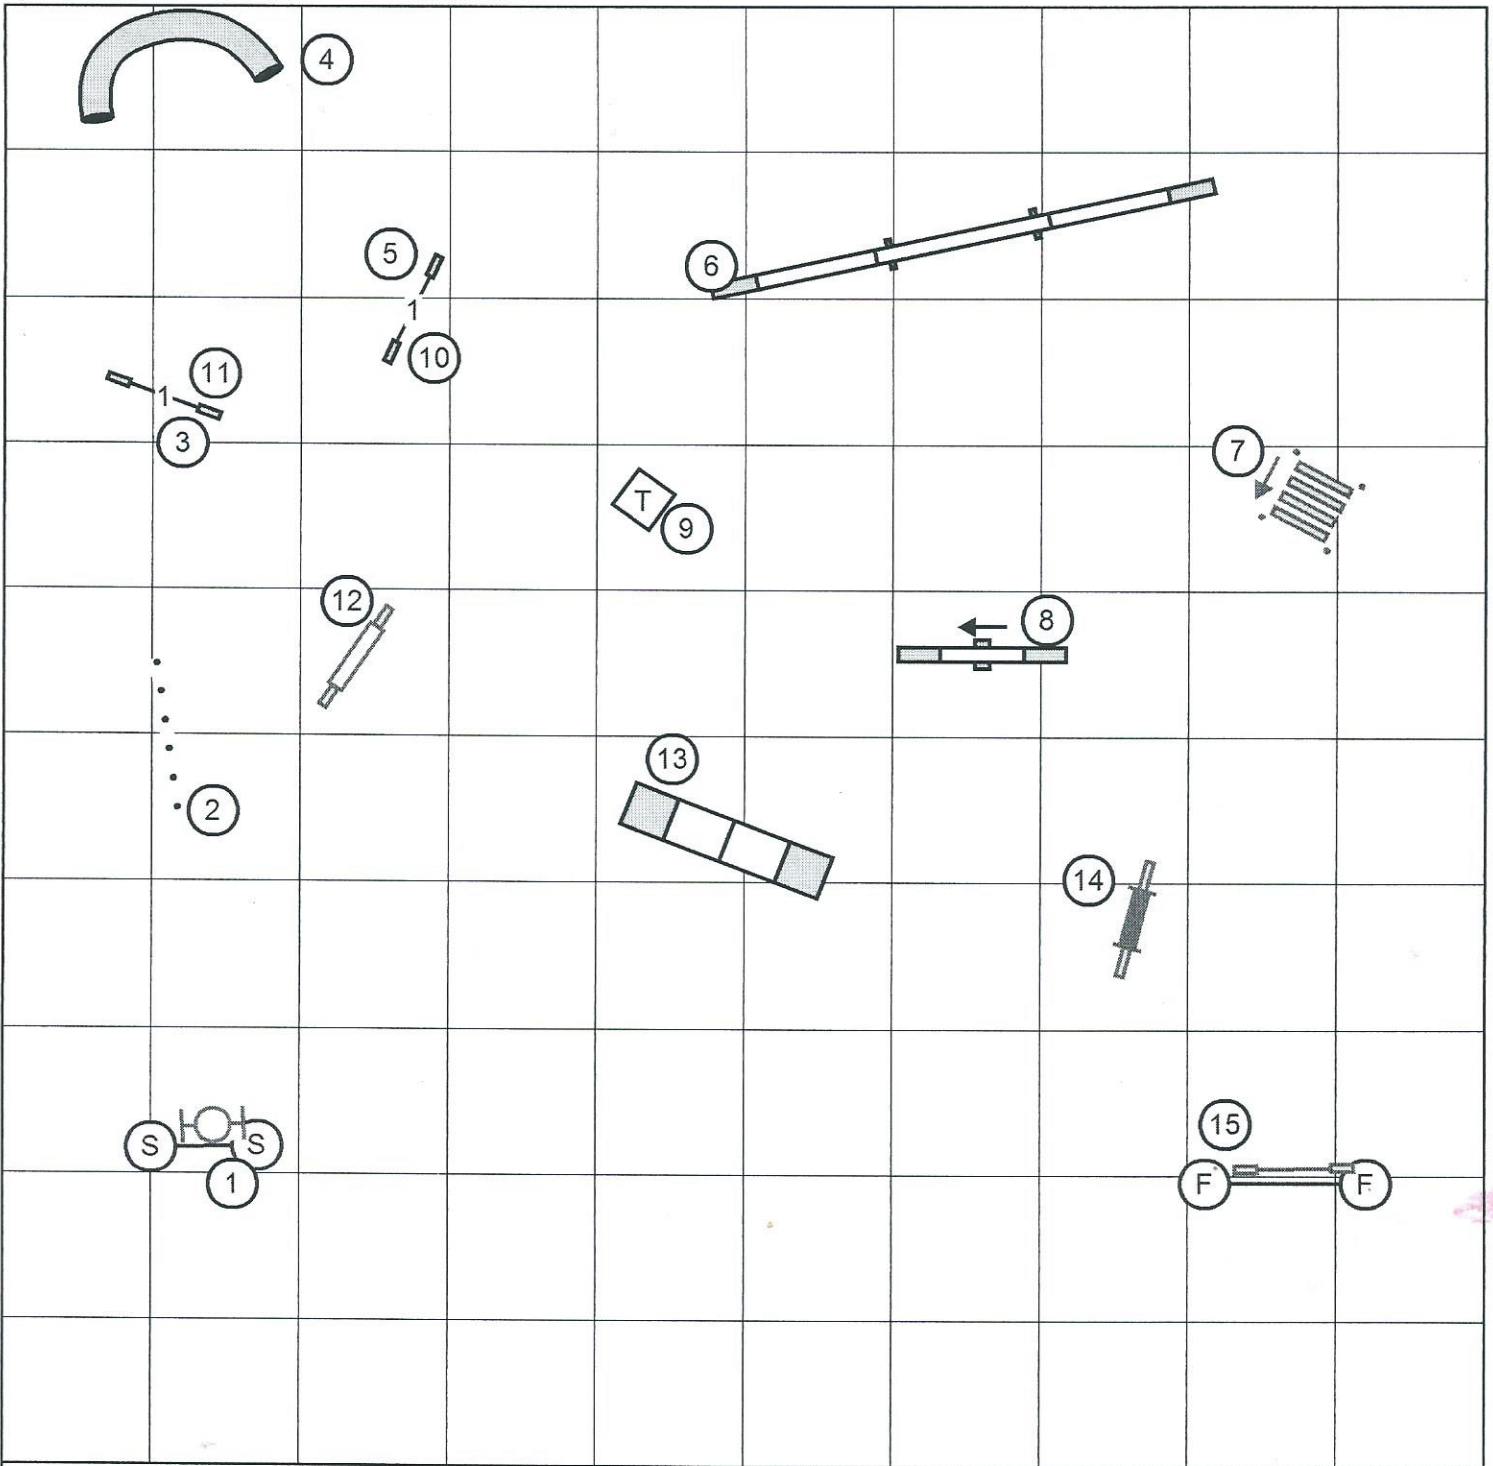

Master/Excellent	6-5-4	Outer Line
Open	4-5A or 6-5	Inner Line
Novice	3-7 or 7A-3A	

**Greater Columbia Obedience Club**  
 Bob Jeffers  
 Sunday: April 30, 2017

**FAST (All Classes)**  
 Inside on Dirt 100'x100'  
 Electronic Timers

**Greater Columbia Obedience Club**  
 Bob Jeffers  
 Sunday: April 30, 2017

**Standard: Premier**  
 Inside on Dirt 100'x100'  
 Electronic Timers

**Greater Columbia Obedience Club**  
 Bob Jeffers  
 Sunday: April 30, 2017

**Standard: Master/Excellent**  
 Inside on Dirt 100'x100'  
 Electronic Timers

**Greater Columbia Obedience Club**  
 Bob Jeffers  
 Sunday: April 30, 2017

**Standard: Open**  
 Inside on Dirt 100'x100'  
 Electronic Timers