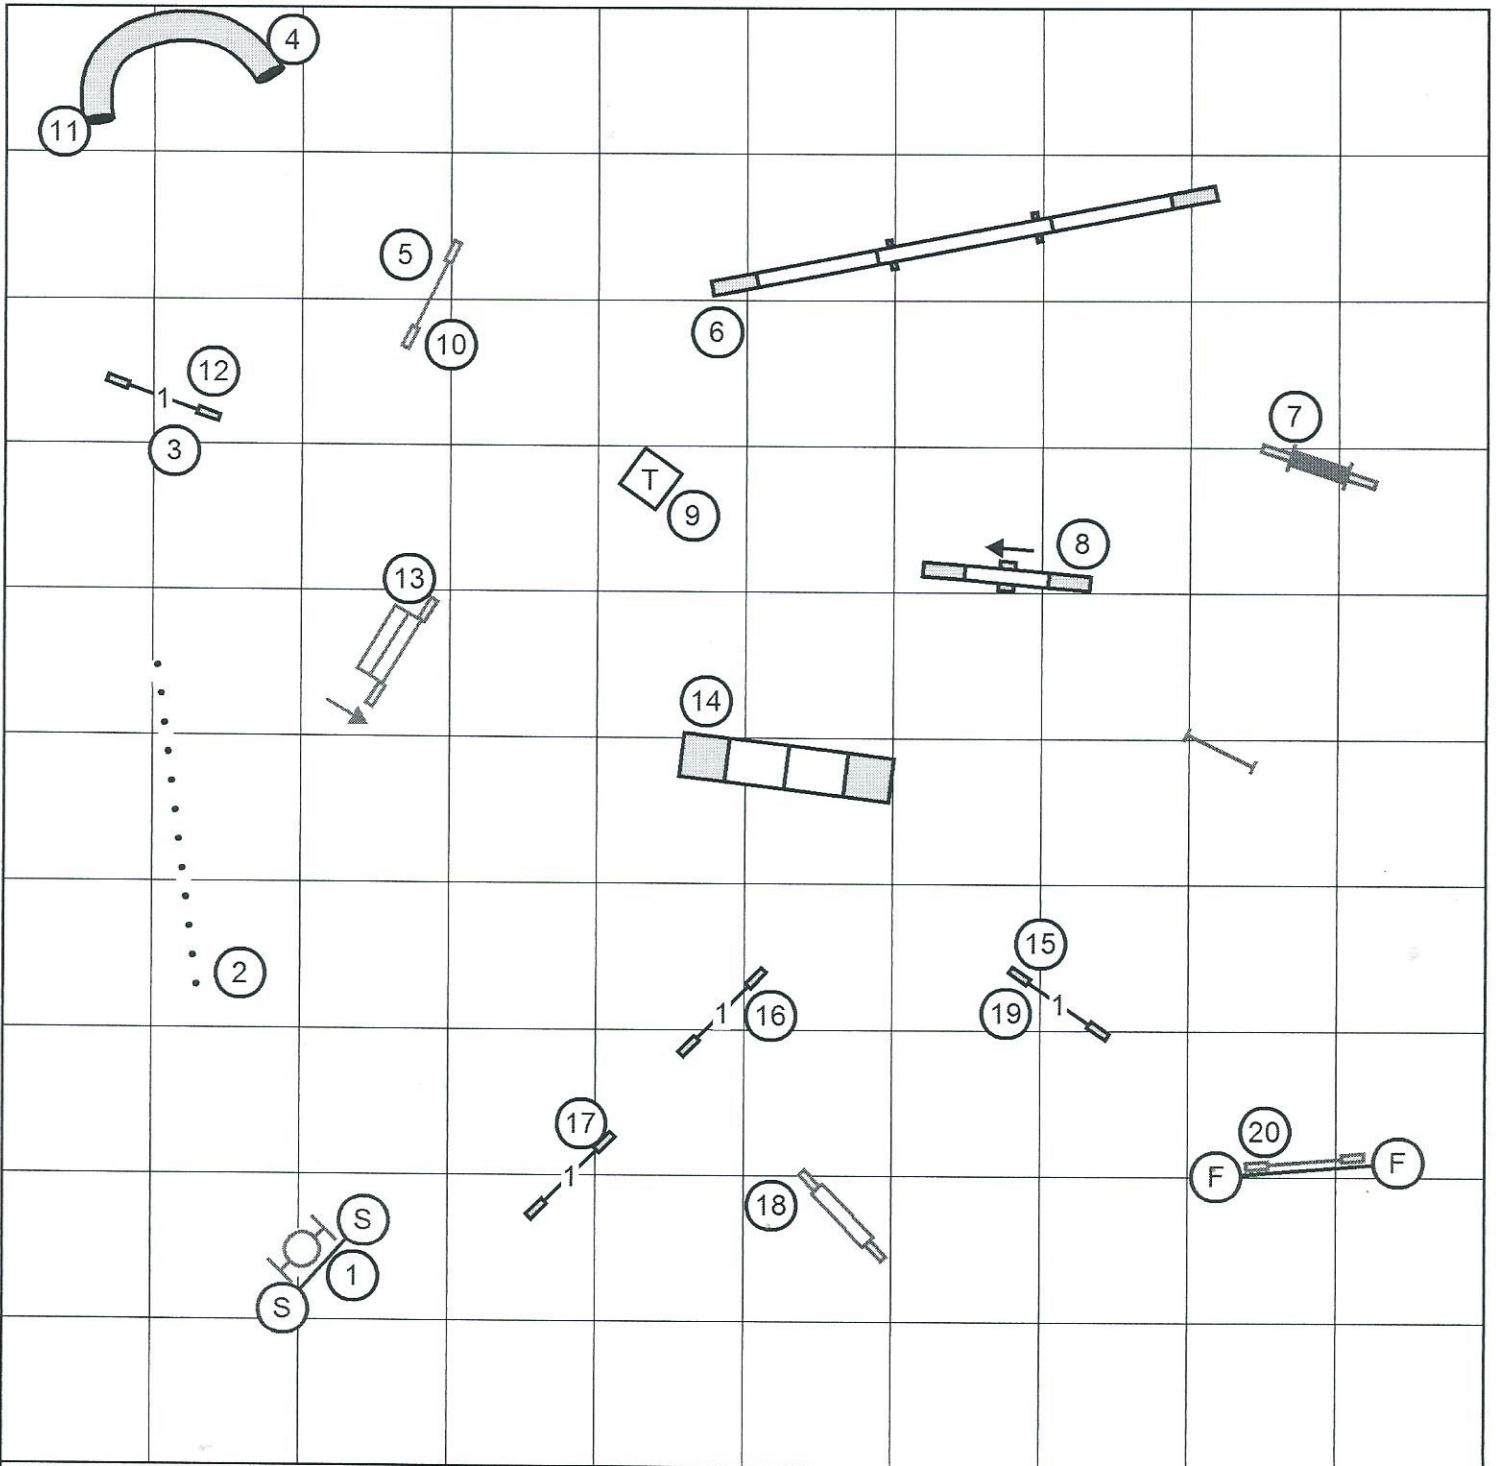

Master/Excellent	6-5-4	Outer Line
Open	4-5A or 6-5	Inner Line
Novice	3-7 or 7A-3A	

**Greater Columbia Obedience Club**  
 Bob Jeffers  
 Sunday: April 30, 2017

**FAST (All Classes)**  
 Inside on Dirt 100'x100'  
 Electronic Timers

**Greater Columbia Obedience Club**  
 Bob Jeffers  
 Sunday: April 30, 2017

**Standard: Premier**  
 Inside on Dirt 100'x100'  
 Electronic Timers

**Greater Columbia Obedience Club**  
 Bob Jeffers  
 Sunday: April 30, 2017

**Standard: Master/Excellent**  
 Inside on Dirt 100'x100'  
 Electronic Timers

**Greater Columbia Obedience Club**  
 Bob Jeffers  
 Sunday: April 30, 2017

**Standard: Open**  
 Inside on Dirt 100'x100'  
 Electronic Timers

**Greater Columbia Obedience Club**  
 Bob Jeffers  
 Sunday: April 30, 2017

**Standard: Novice**  
 Inside on Dirt 100'x100'  
 Electronic Timers

Greater Columbia Obedience Club - April 30, 2017  
Premier JWW - Judge: Lisa M. Seithofer