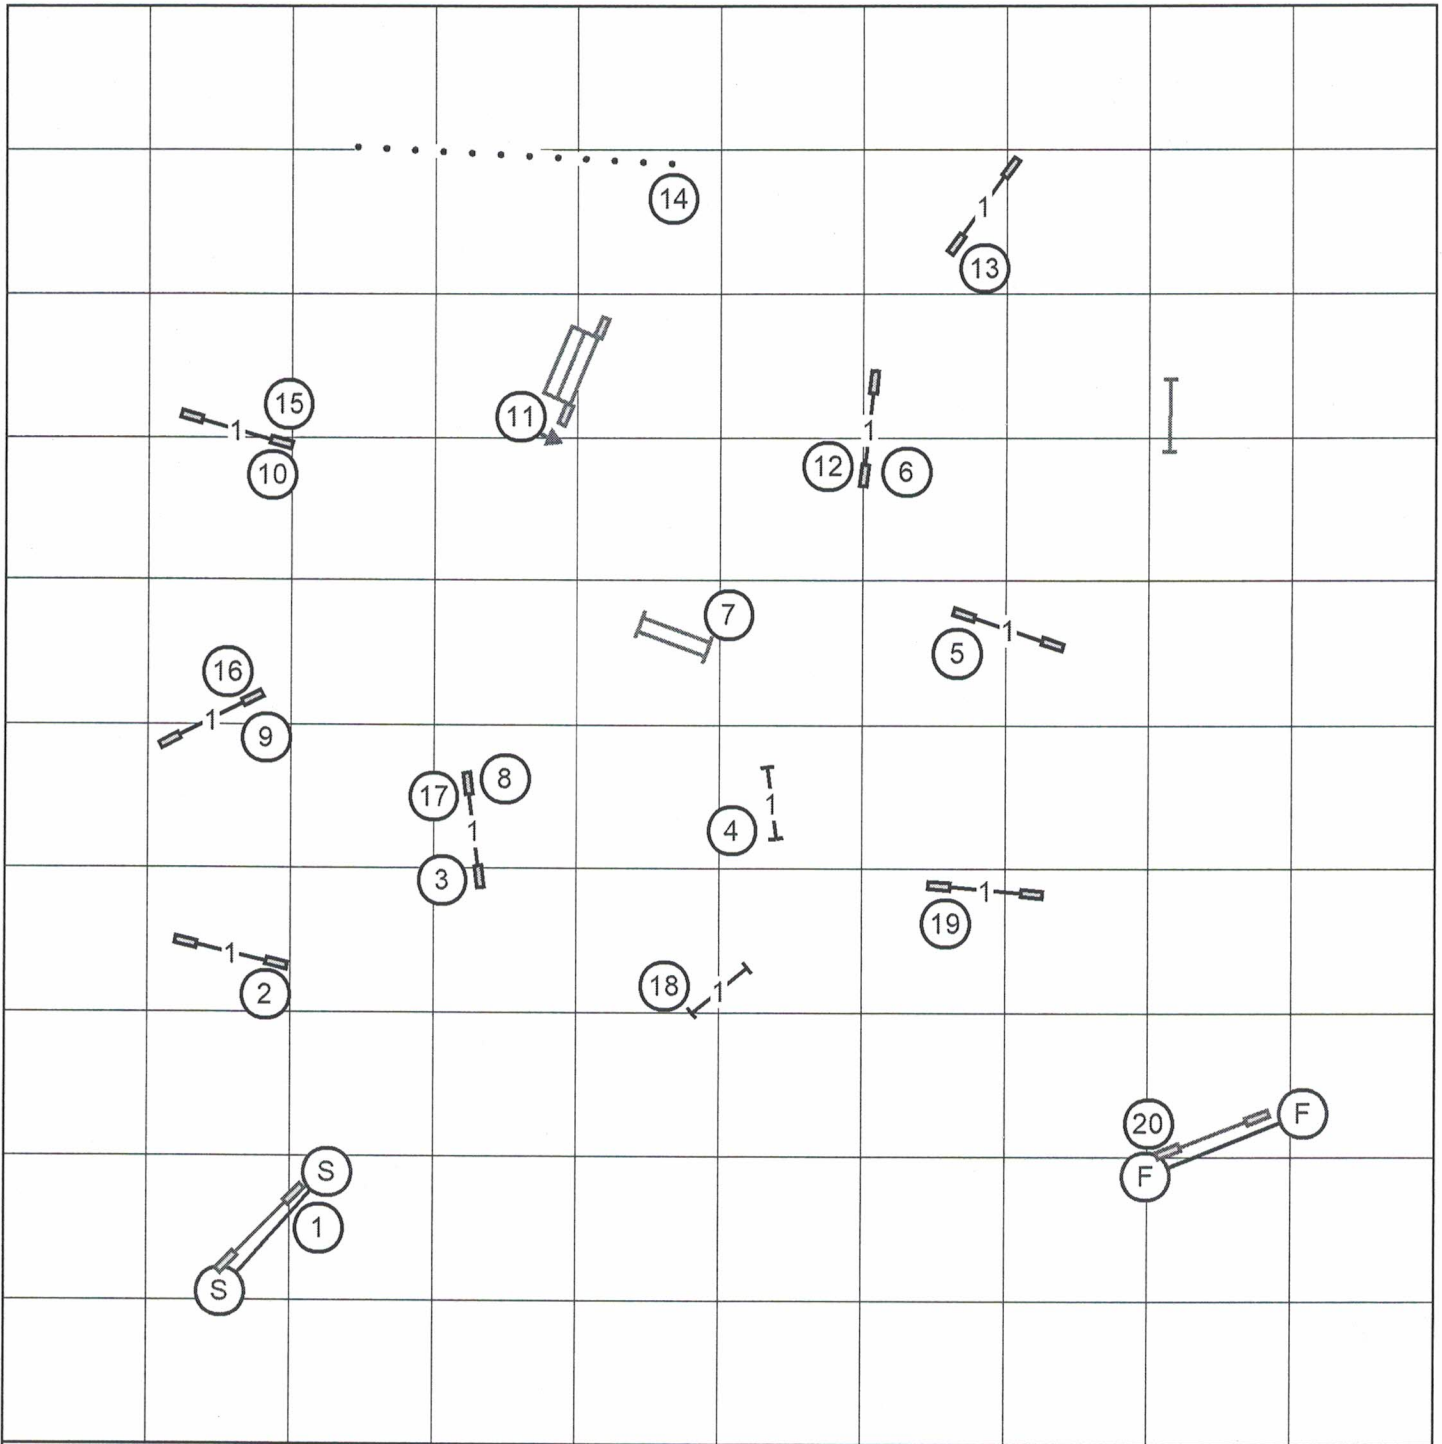

Outdoors on Grass: 100'x100'

Electronic Timers

CHARLOTTE DOG TRAINING CLUB, INC

Judge: Robert J. Jeffers

Saturday: October 14, 2017

Standard: Novice

Outdoors on Grass: 100'x100'

Electronic Timers