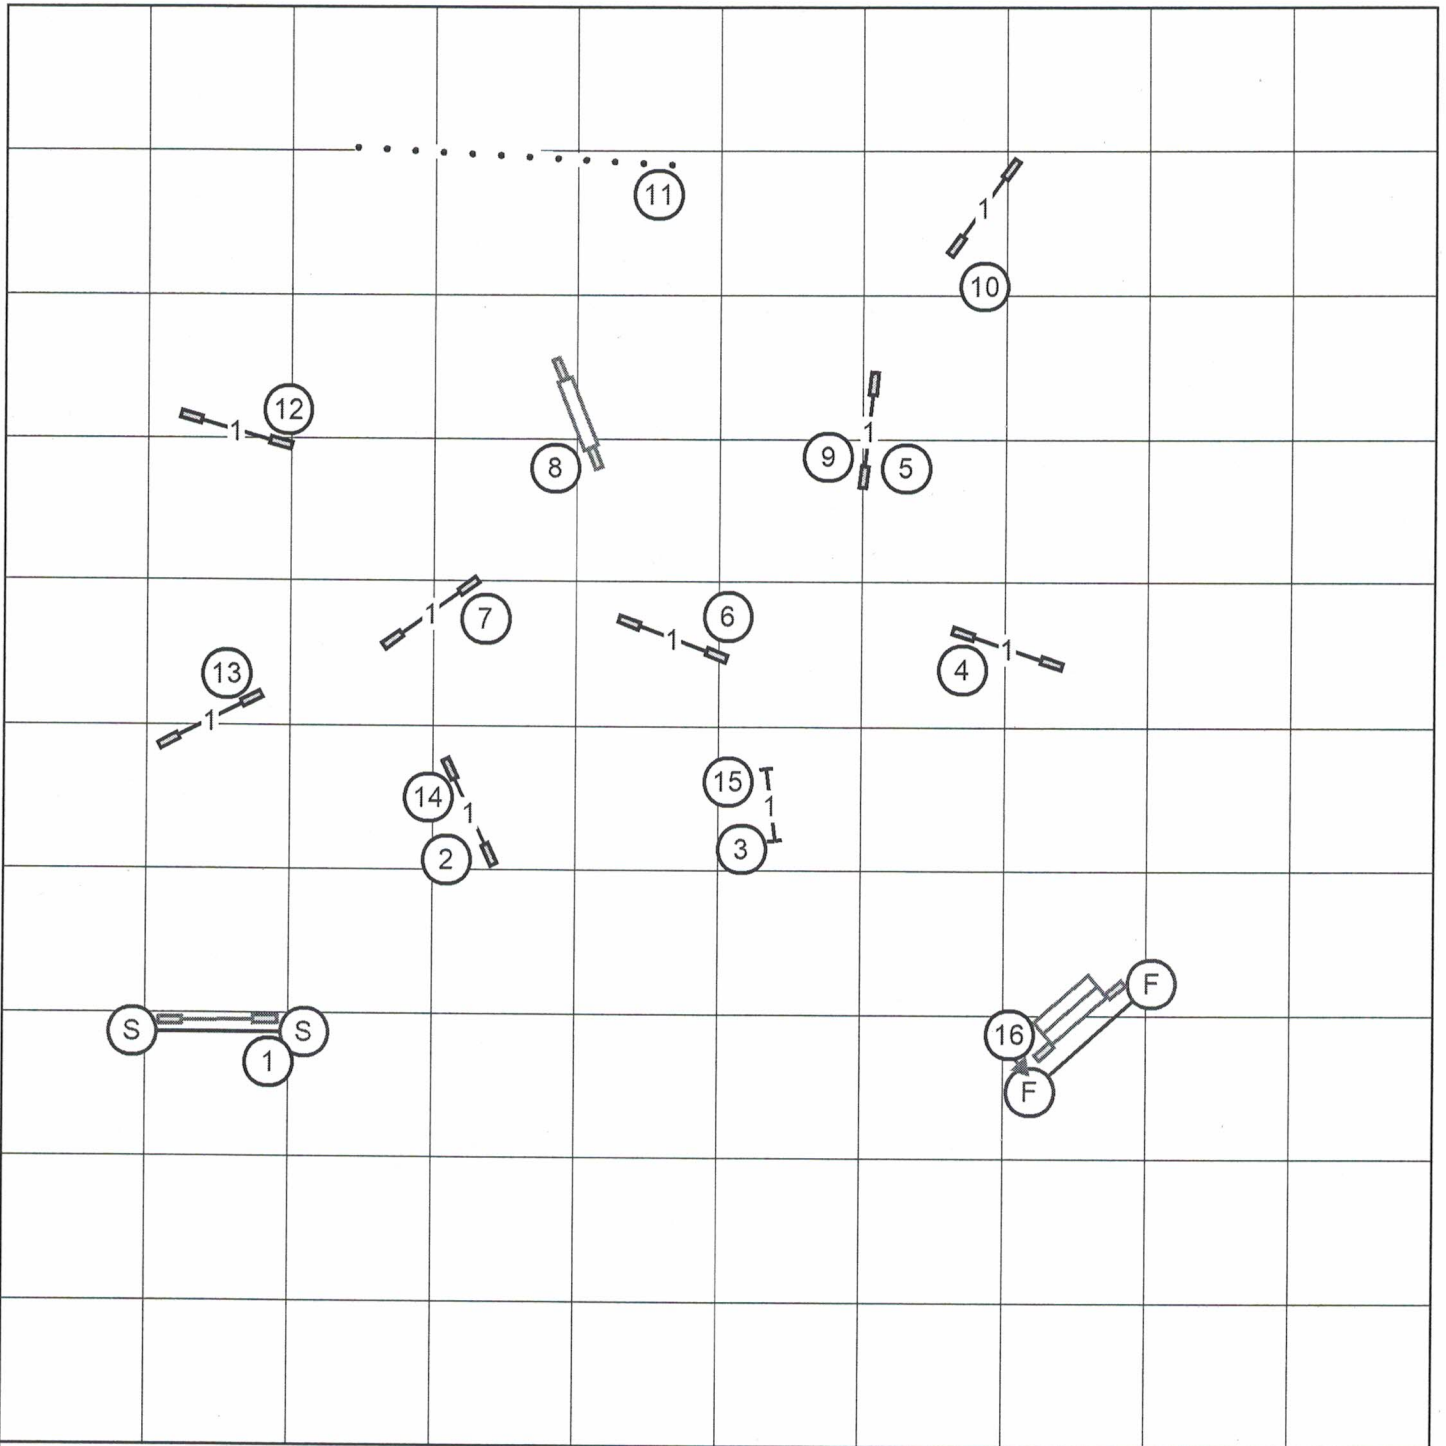

CHARLOTTE DOG TRAINING CLUB, INC

Judge: Robert J. Jeffers

Saturday: October 14, 2017

JWW: Open

Outdoors on Grass: 100'x100'

Electronic Timers