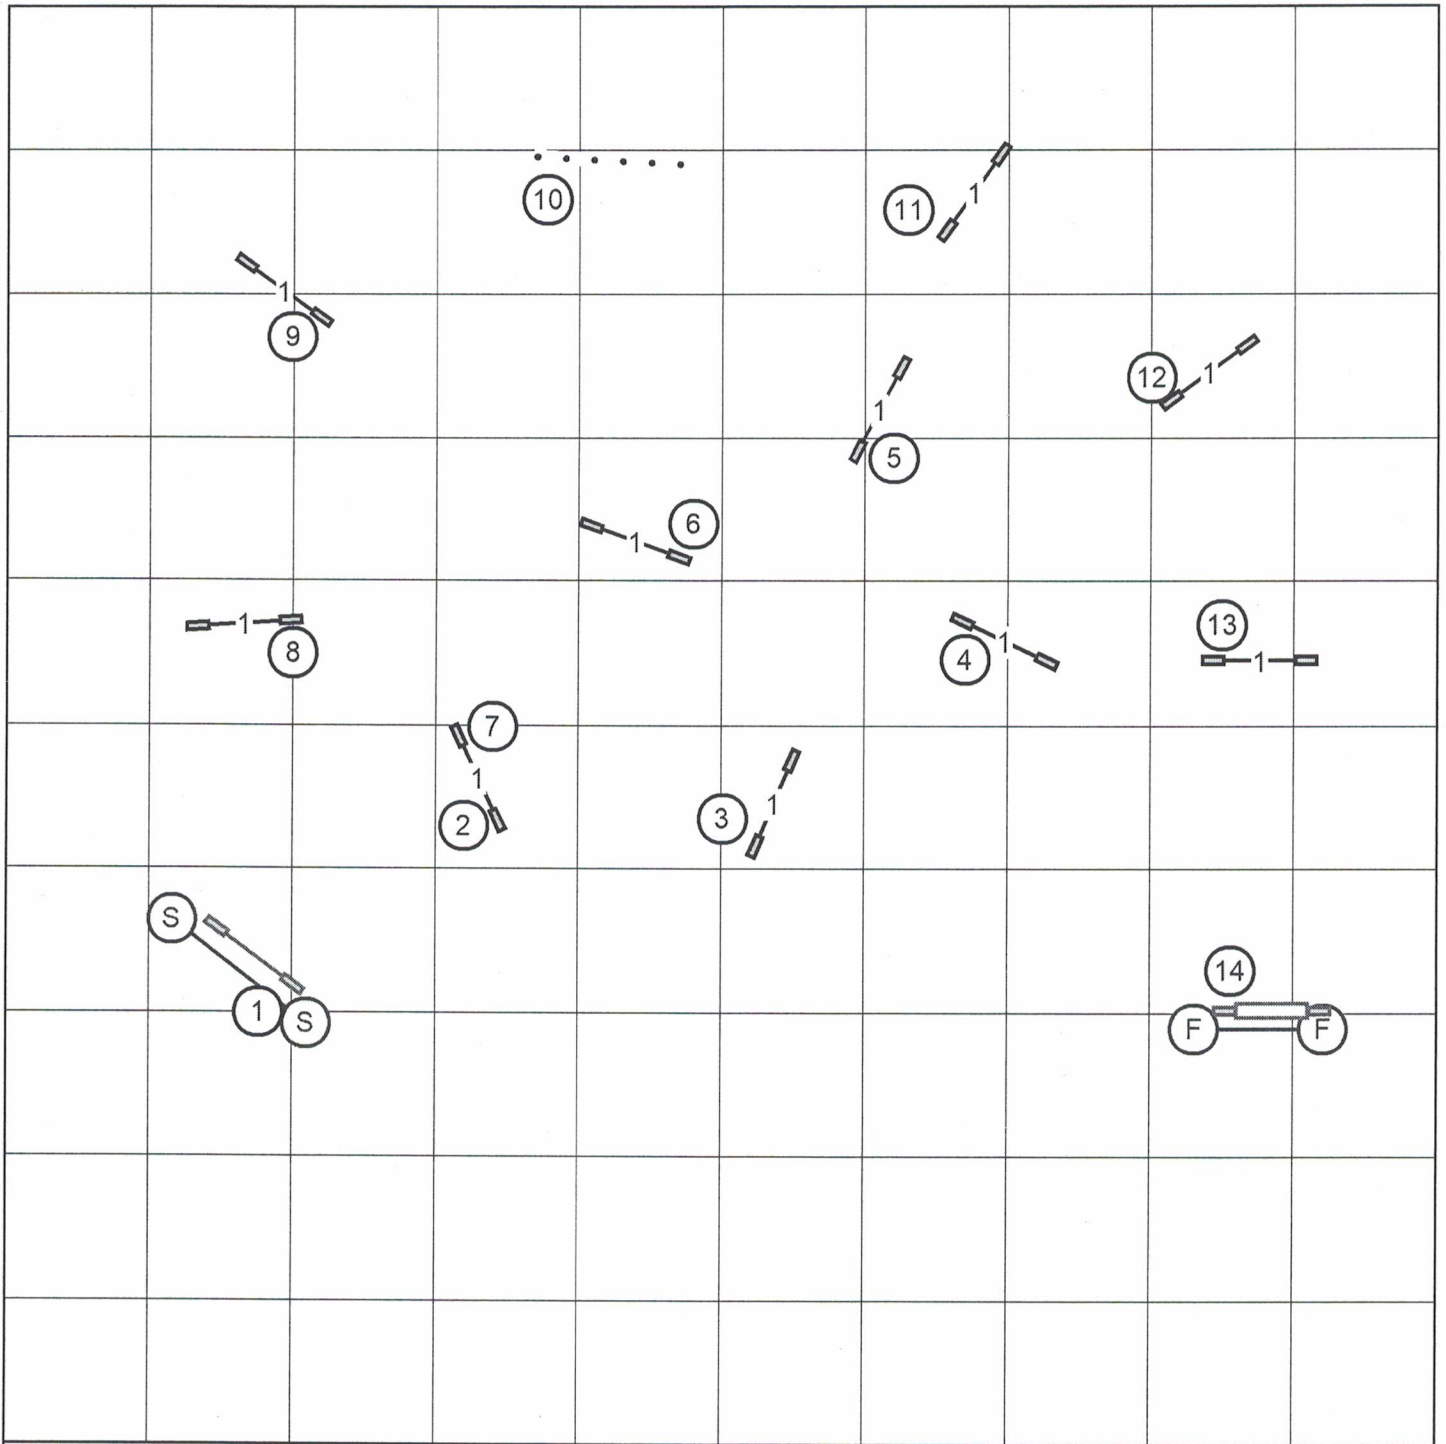

CHARLOTTE DOG TRAINING CLUB, INC

Judge: Robert J. Jeffers

Saturday: October 14, 2017

JWW: Novice

Outdoors on Grass: 100'x100'

Electronic Timers