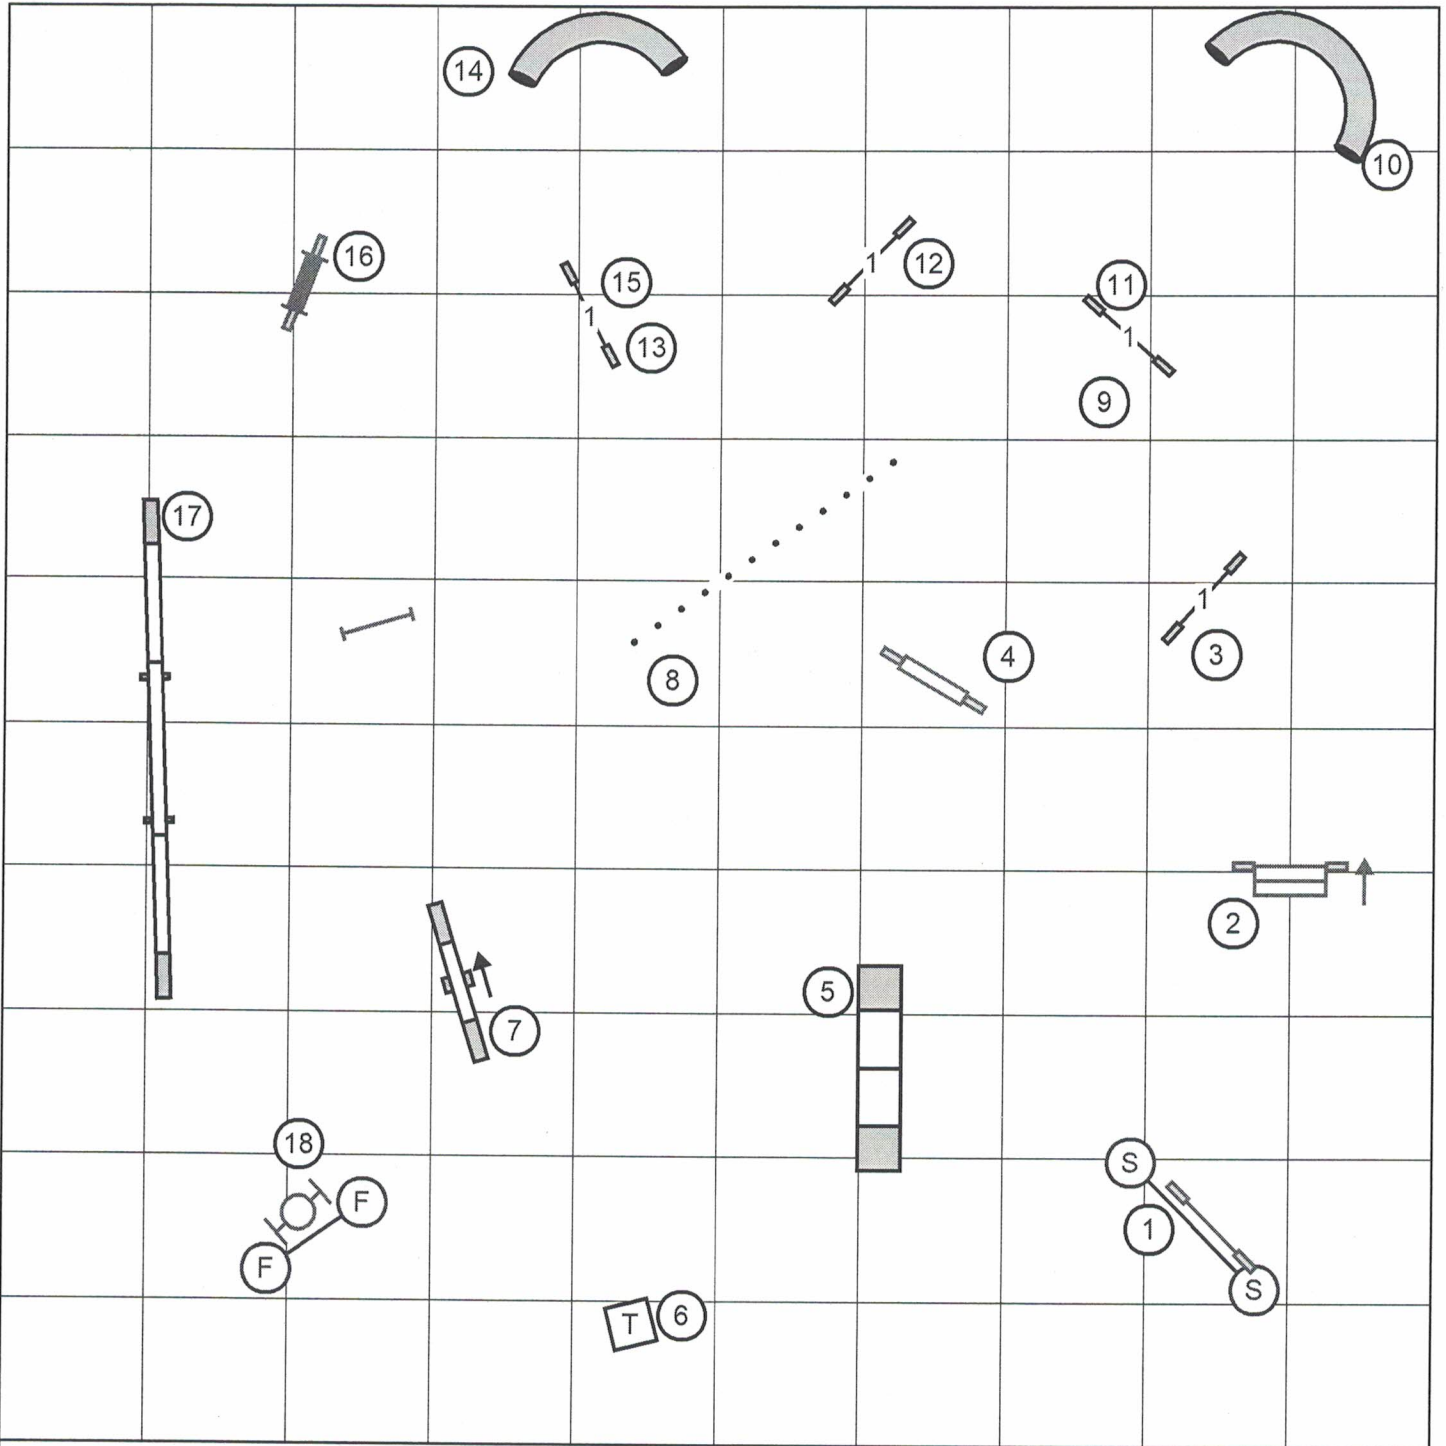

Saturday: October 14, 2017

Standard: Master/Excellent

Outdoors on Grass: 100'x100'

Electronic Timers

CHARLOTTE DOG TRAINING CLUB, INC

Judge: Robert J. Jeffers

Saturday: October 14, 2017

Standard: Open