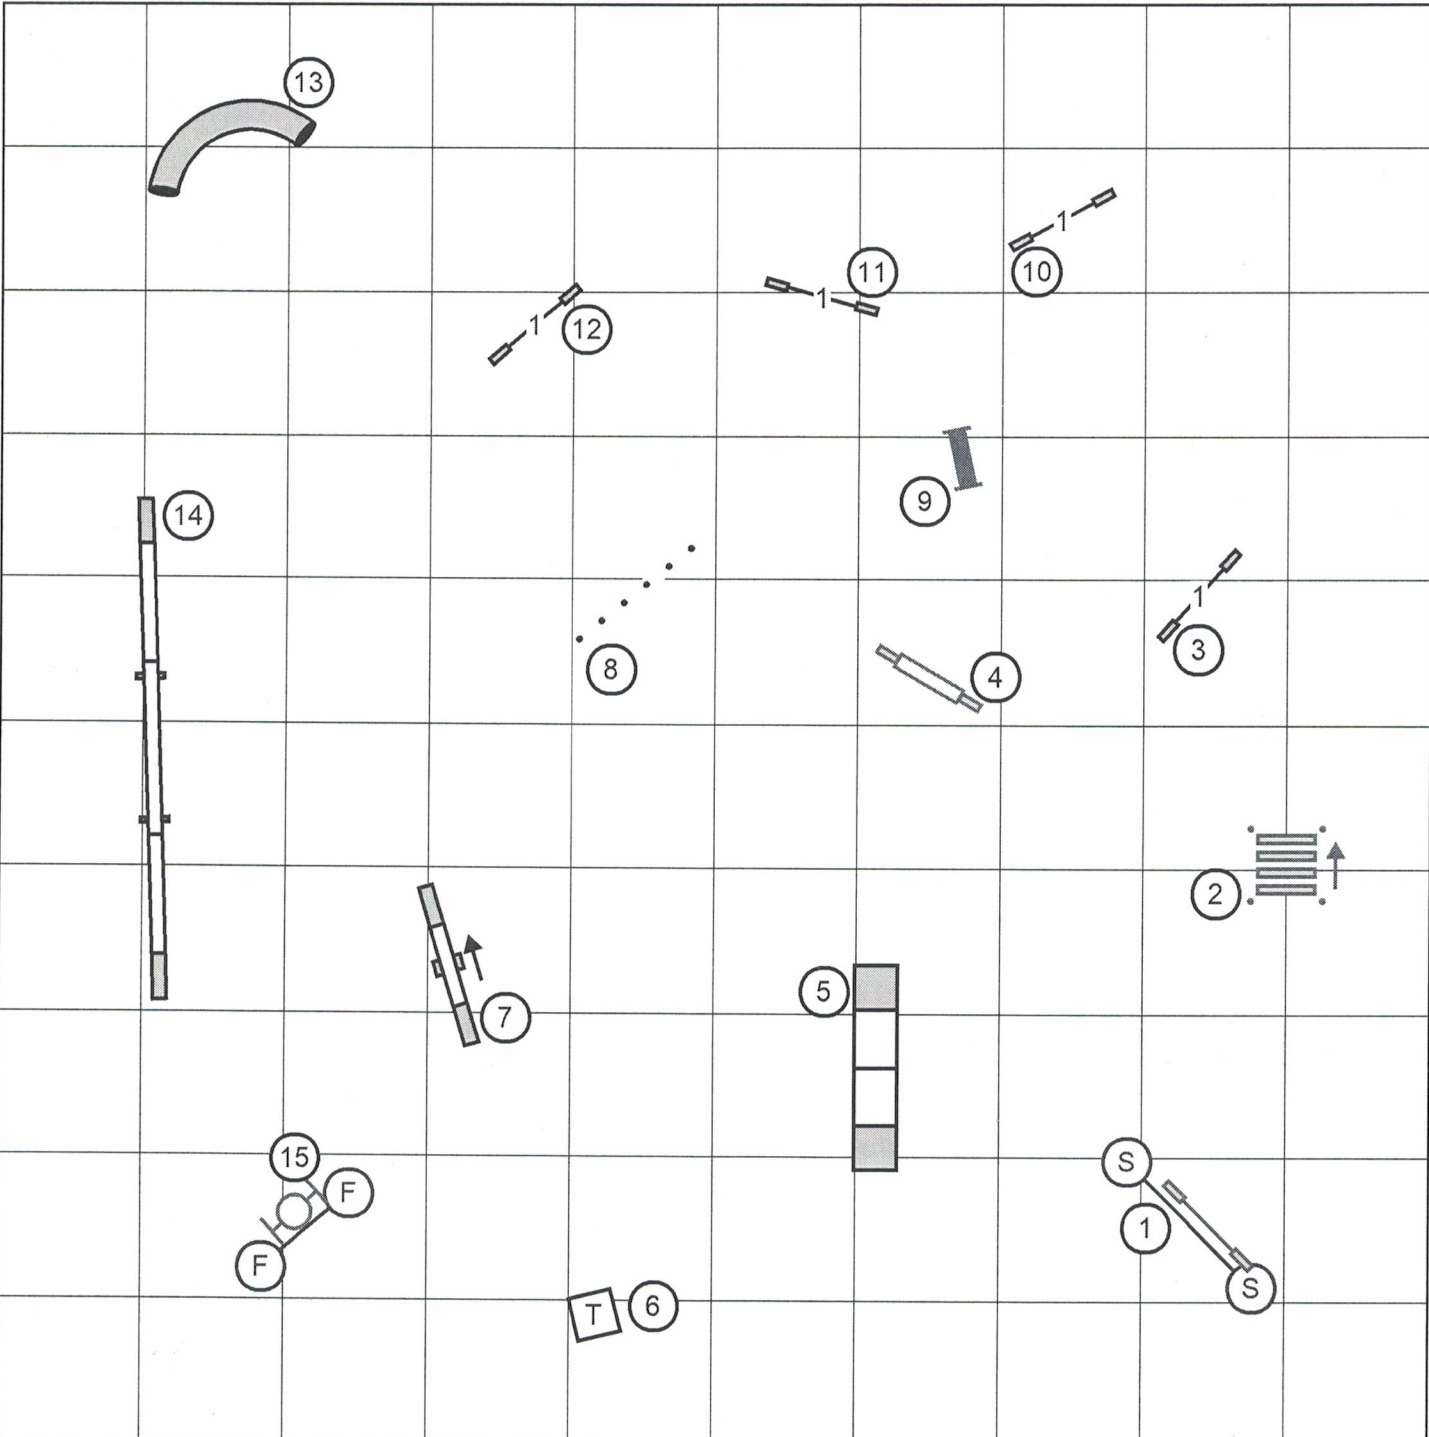

CHARLOTTE DOG TRAINING CLUB, INC

Judge: Robert J. Jeffers

Saturday: October 14, 2017

Standard: Novice

Outdoors on Grass: 100'x100'

Electronic Timers