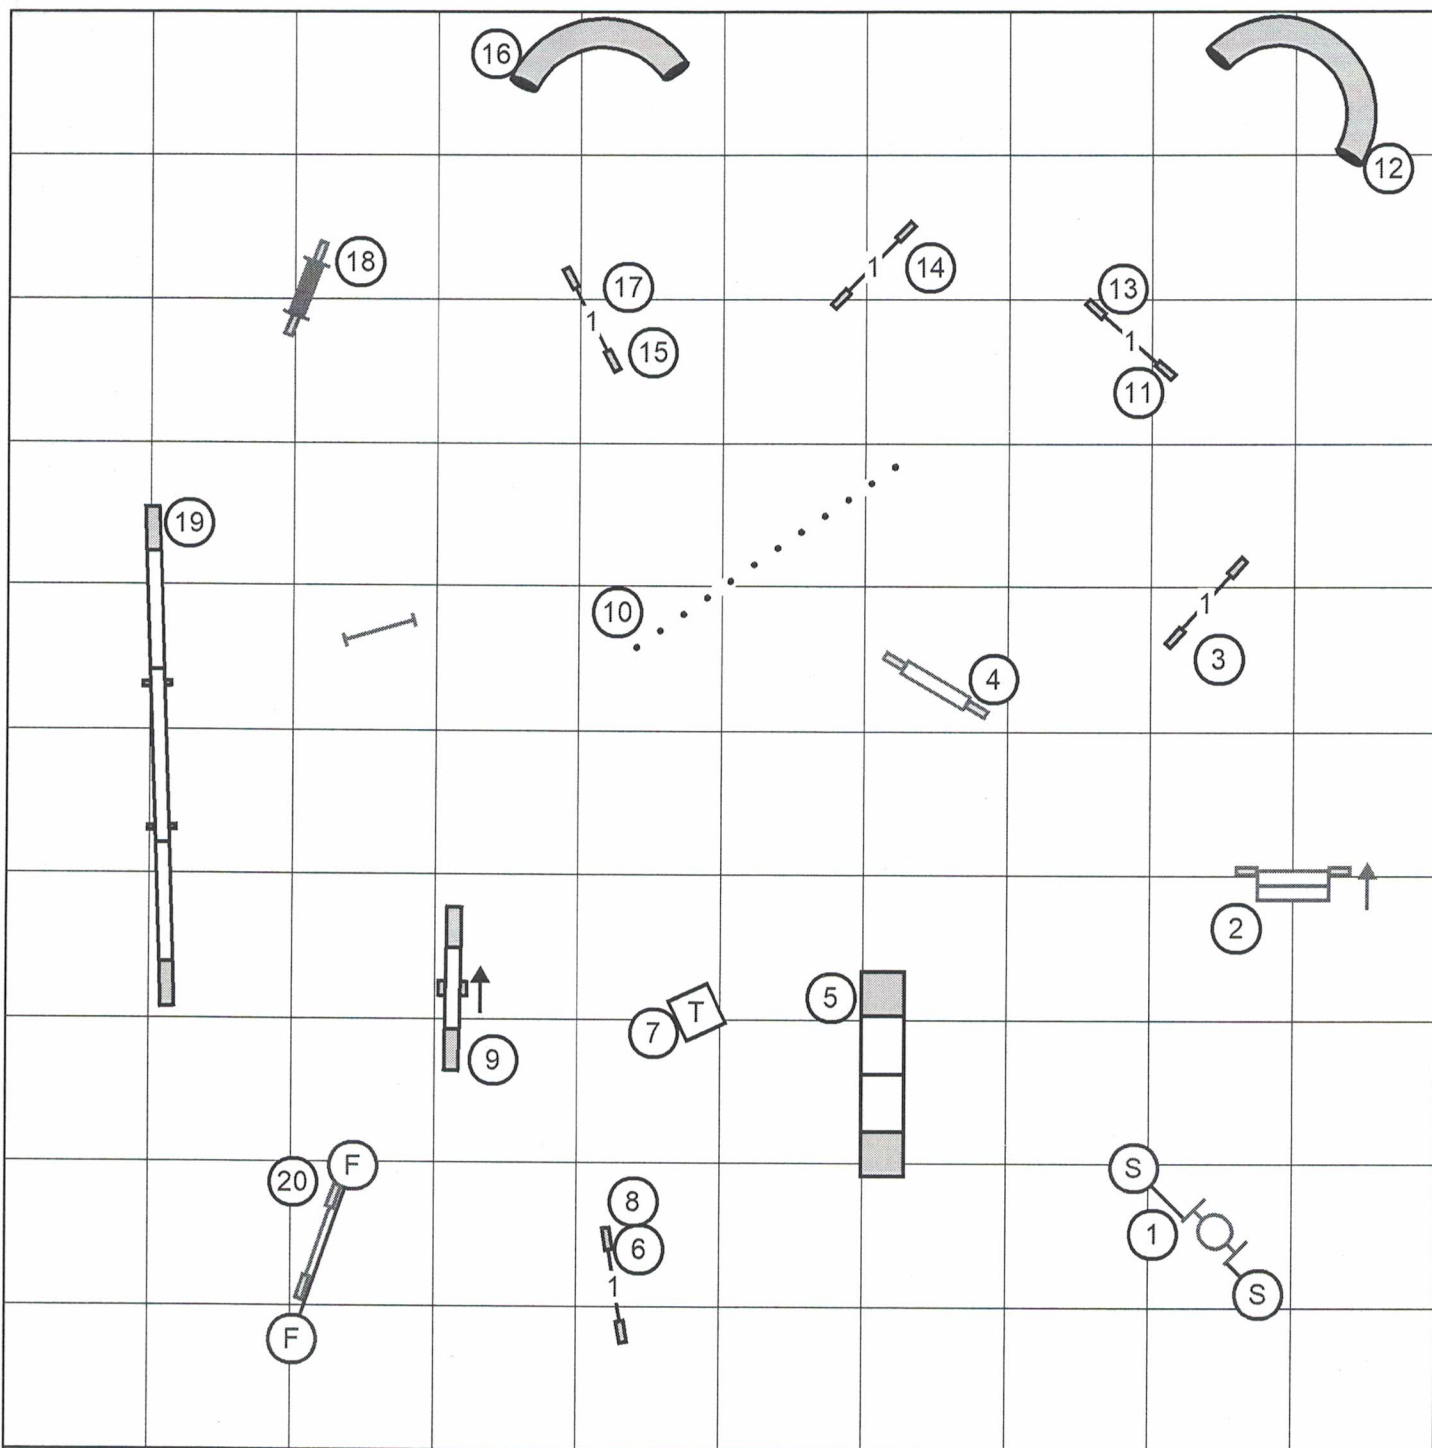

CHARLOTTE DOG TRAINING CLUB, INC

Judge: Robert J. Jeffers

Saturday: October 14, 2017

Standard: Master/Excellent

Outdoors on Grass: 100'x100'

Electronic Timers