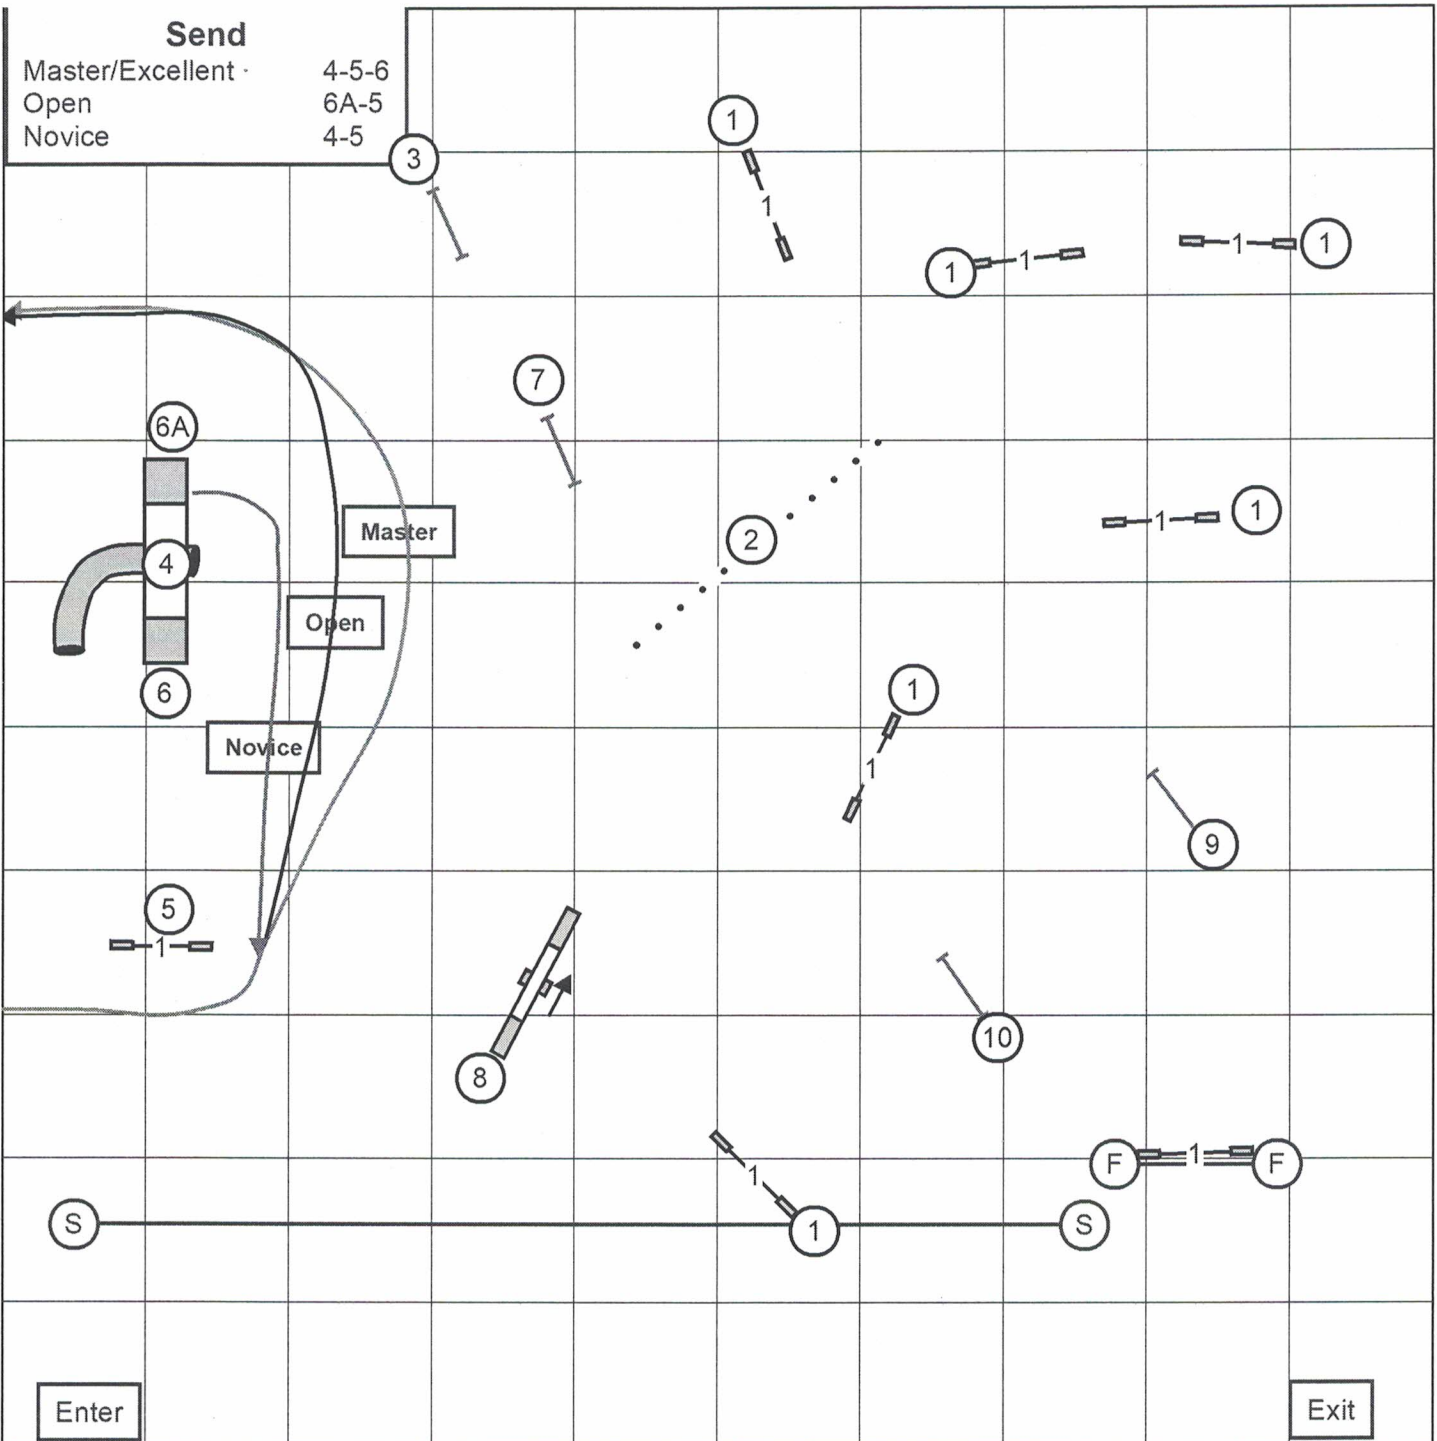

CHARLOTTE DOG TRAINING CLUB, INC
Judge: Robert J. Jeffers
Saturday: October 14, 2017

FAST (All Levels)
Outdoors on Grass: 100'x100'
Electronic Timers