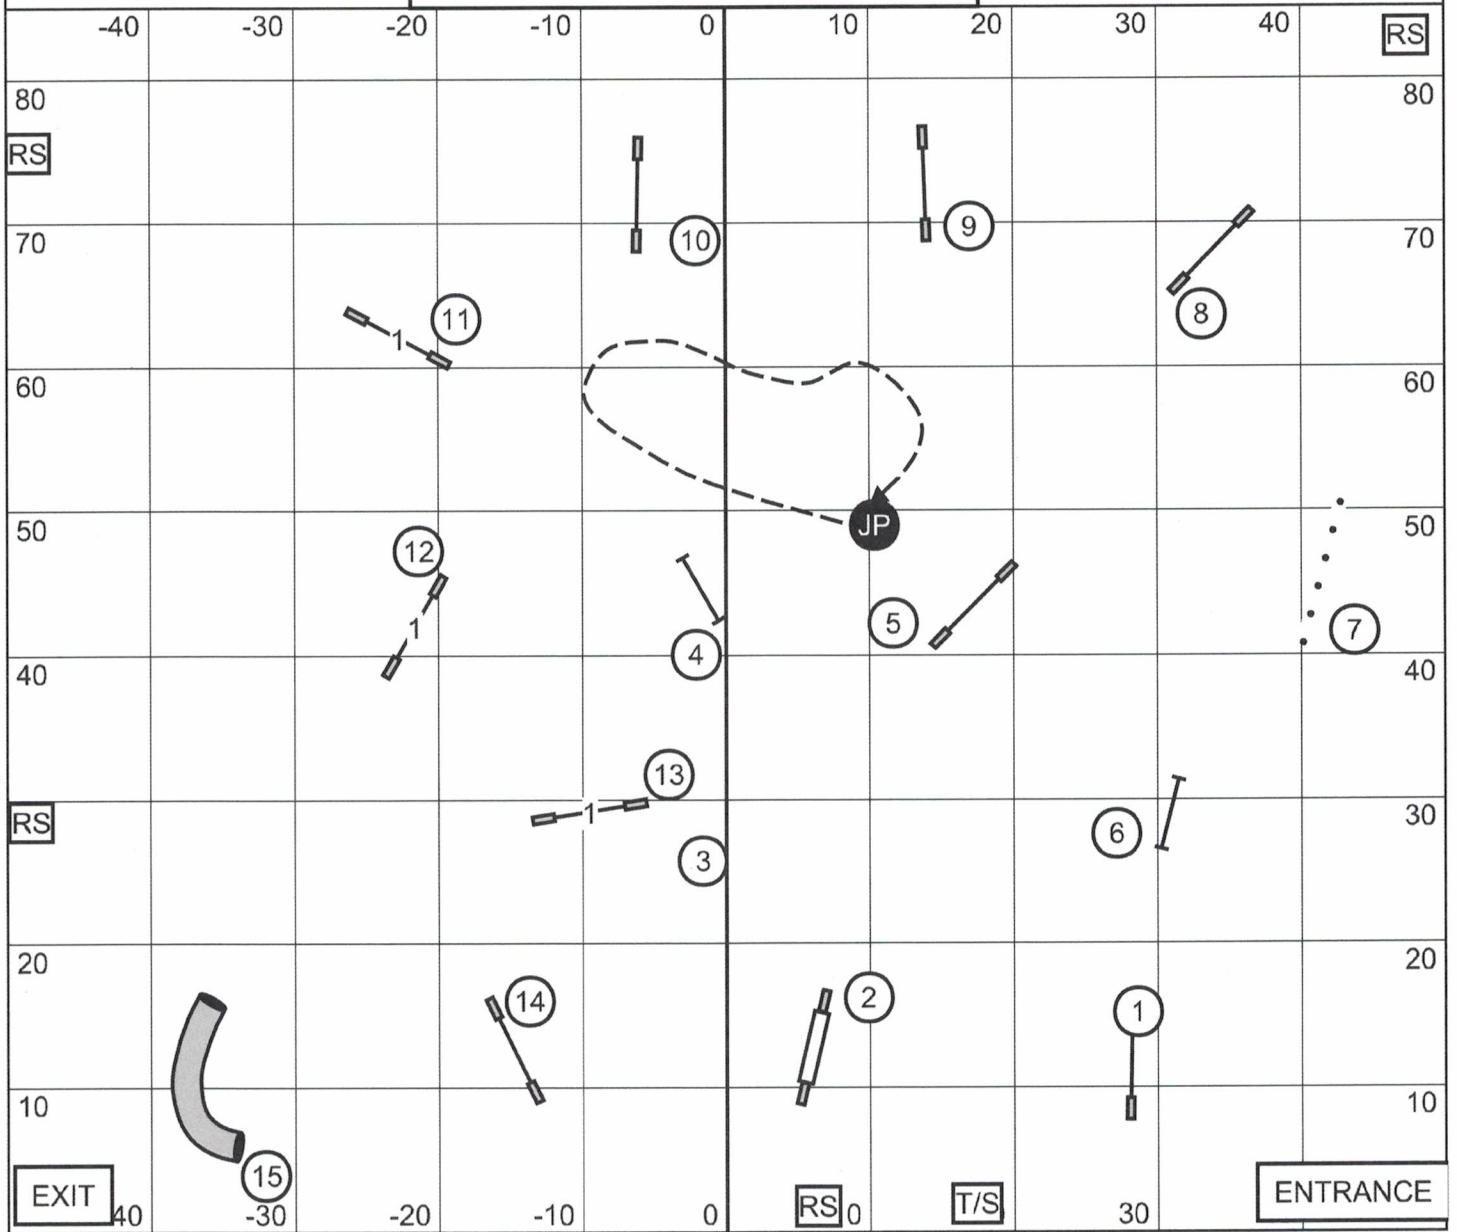

Moore County Kennel Club
Novice Jumpers With Weaves
Friday October 27, 2017
Ring Size 100' x 85'
Running Surface: Indoors on Artificial Turf
Judge: Ron McClelland