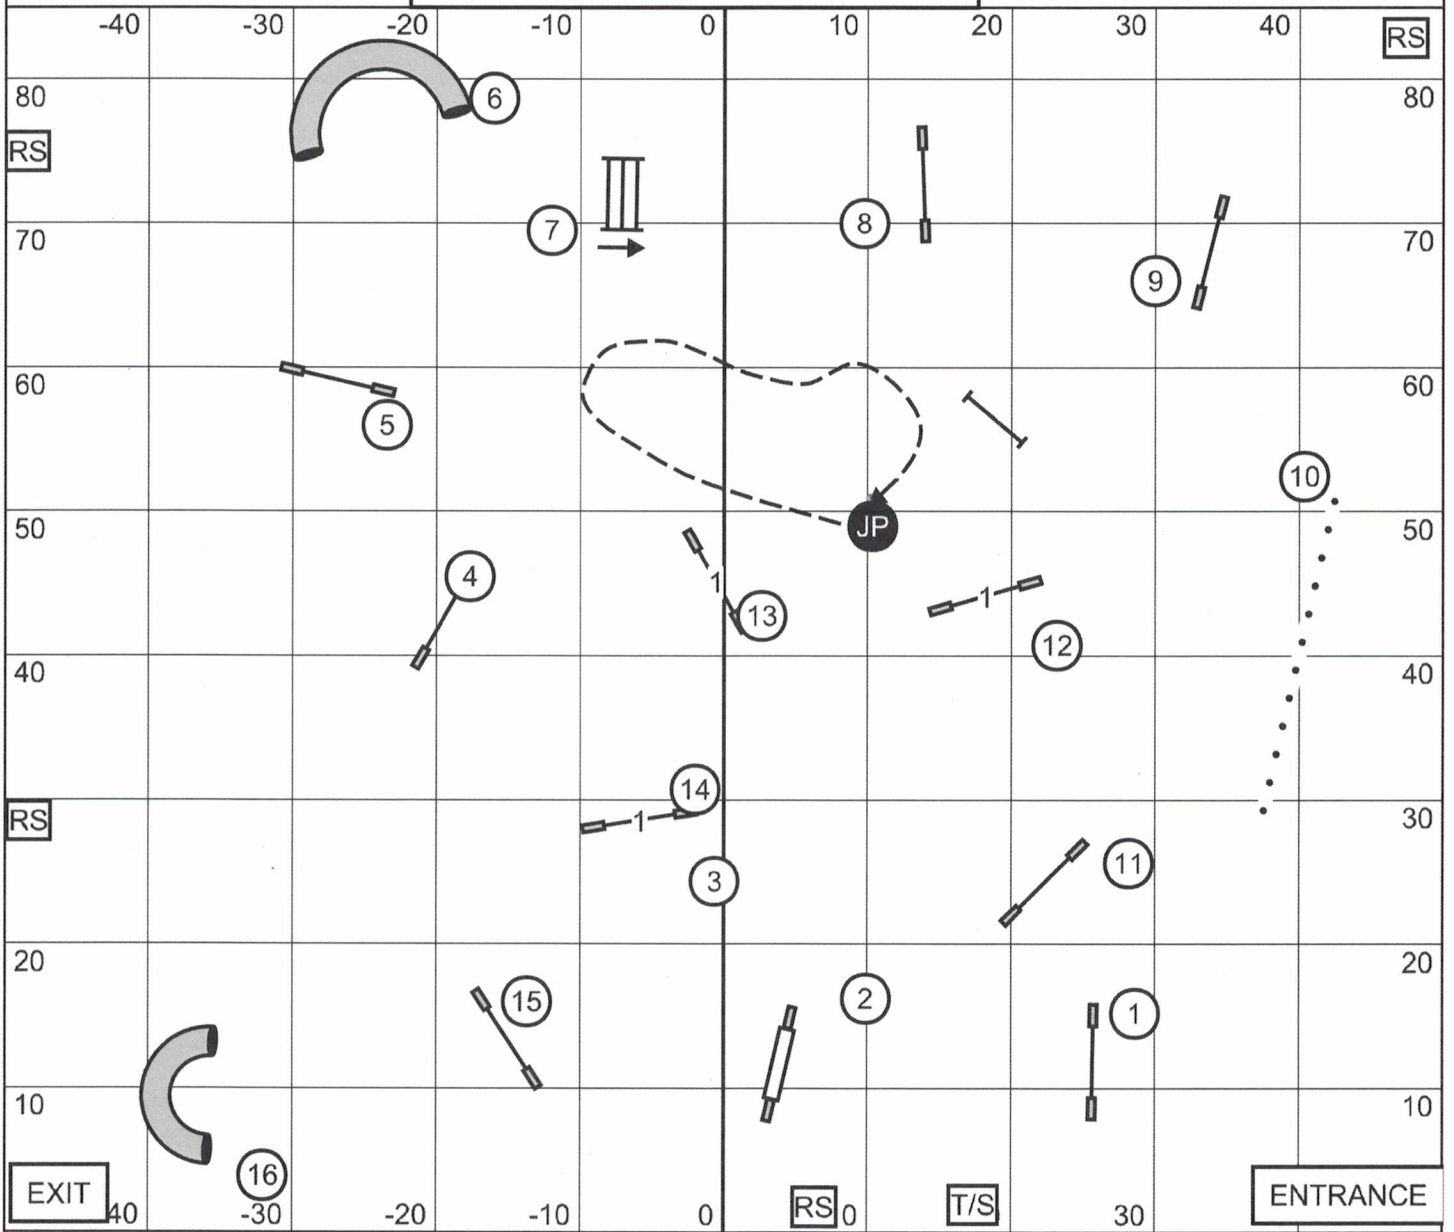

Moore County Kennel Club
Open Jumpers With Weaves
Friday October 27, 2017
Ring Size 100' x 85'
Running Surface: Indoors on Artificial Turf
Judge: Ron McClelland