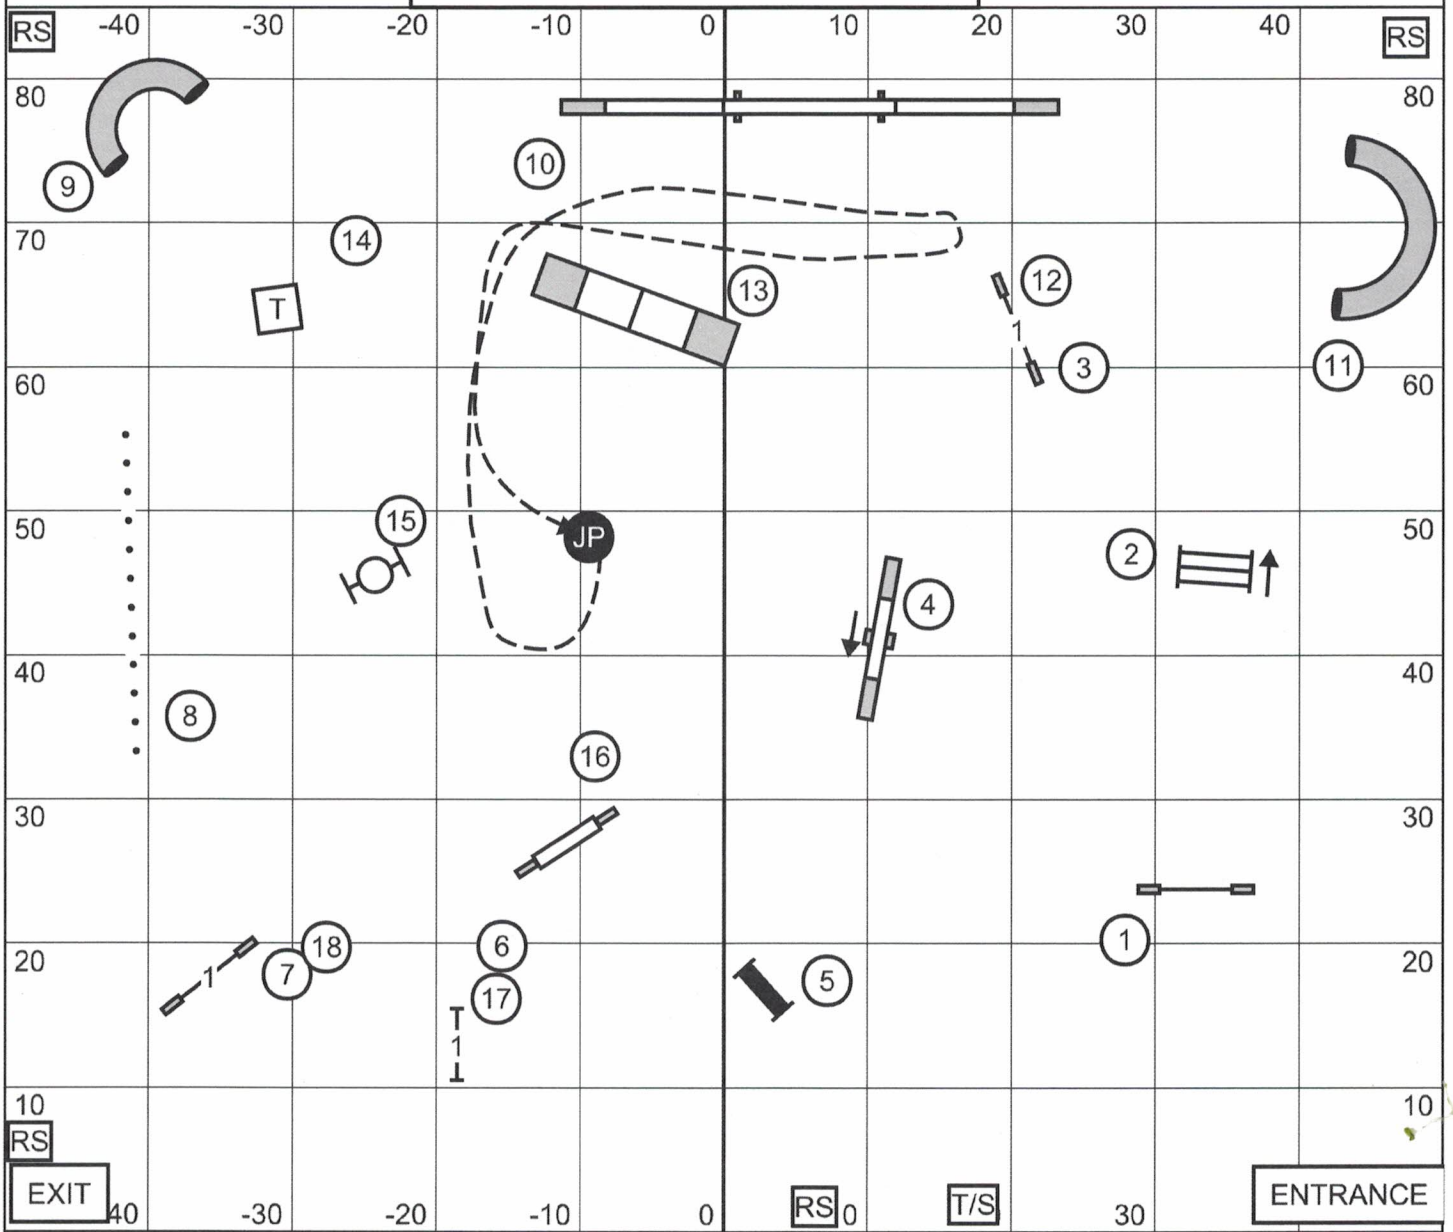

Moore County Kennel Club
Open Standard
Friday October 27, 2017
Ring Size 100' x 85'
Running Surface: Indoors on Artificial Turf
Judge: Ron McClelland