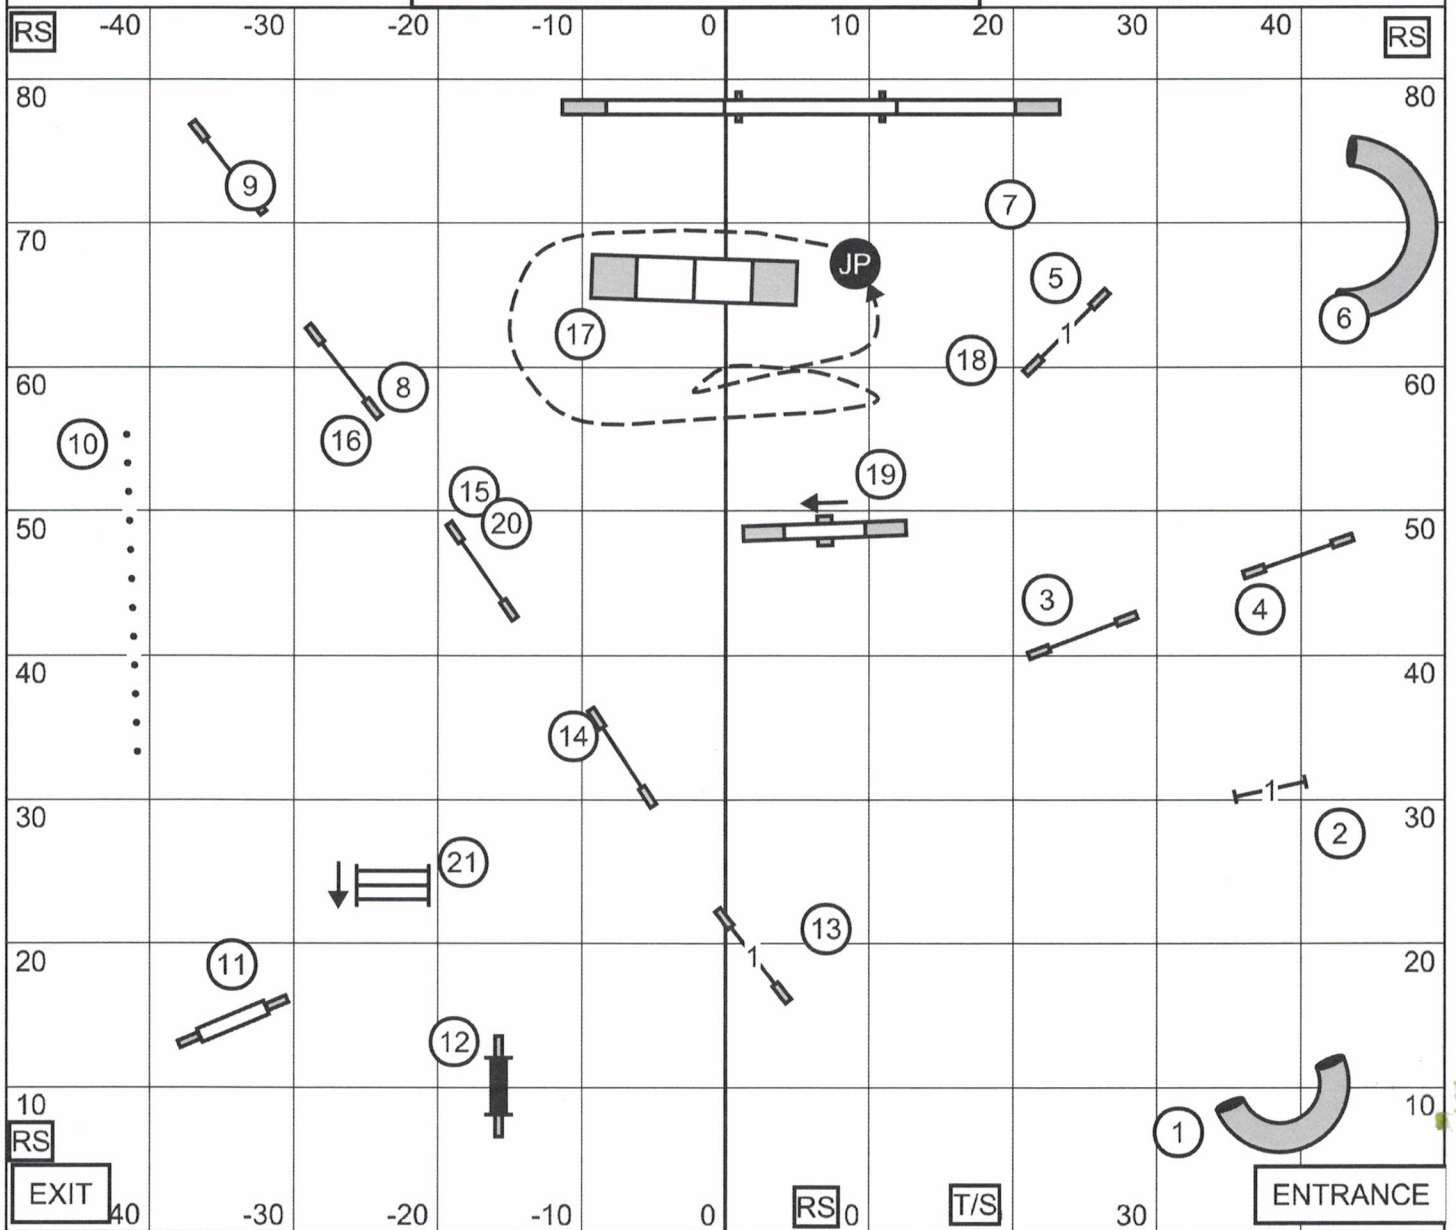

Moore County Kennel Club
Premier Standard
Friday October 27, 2017
Ring Size 100' x 85'
Running Surface: Indoors on Artificial Turf
Judge: Ron McClelland