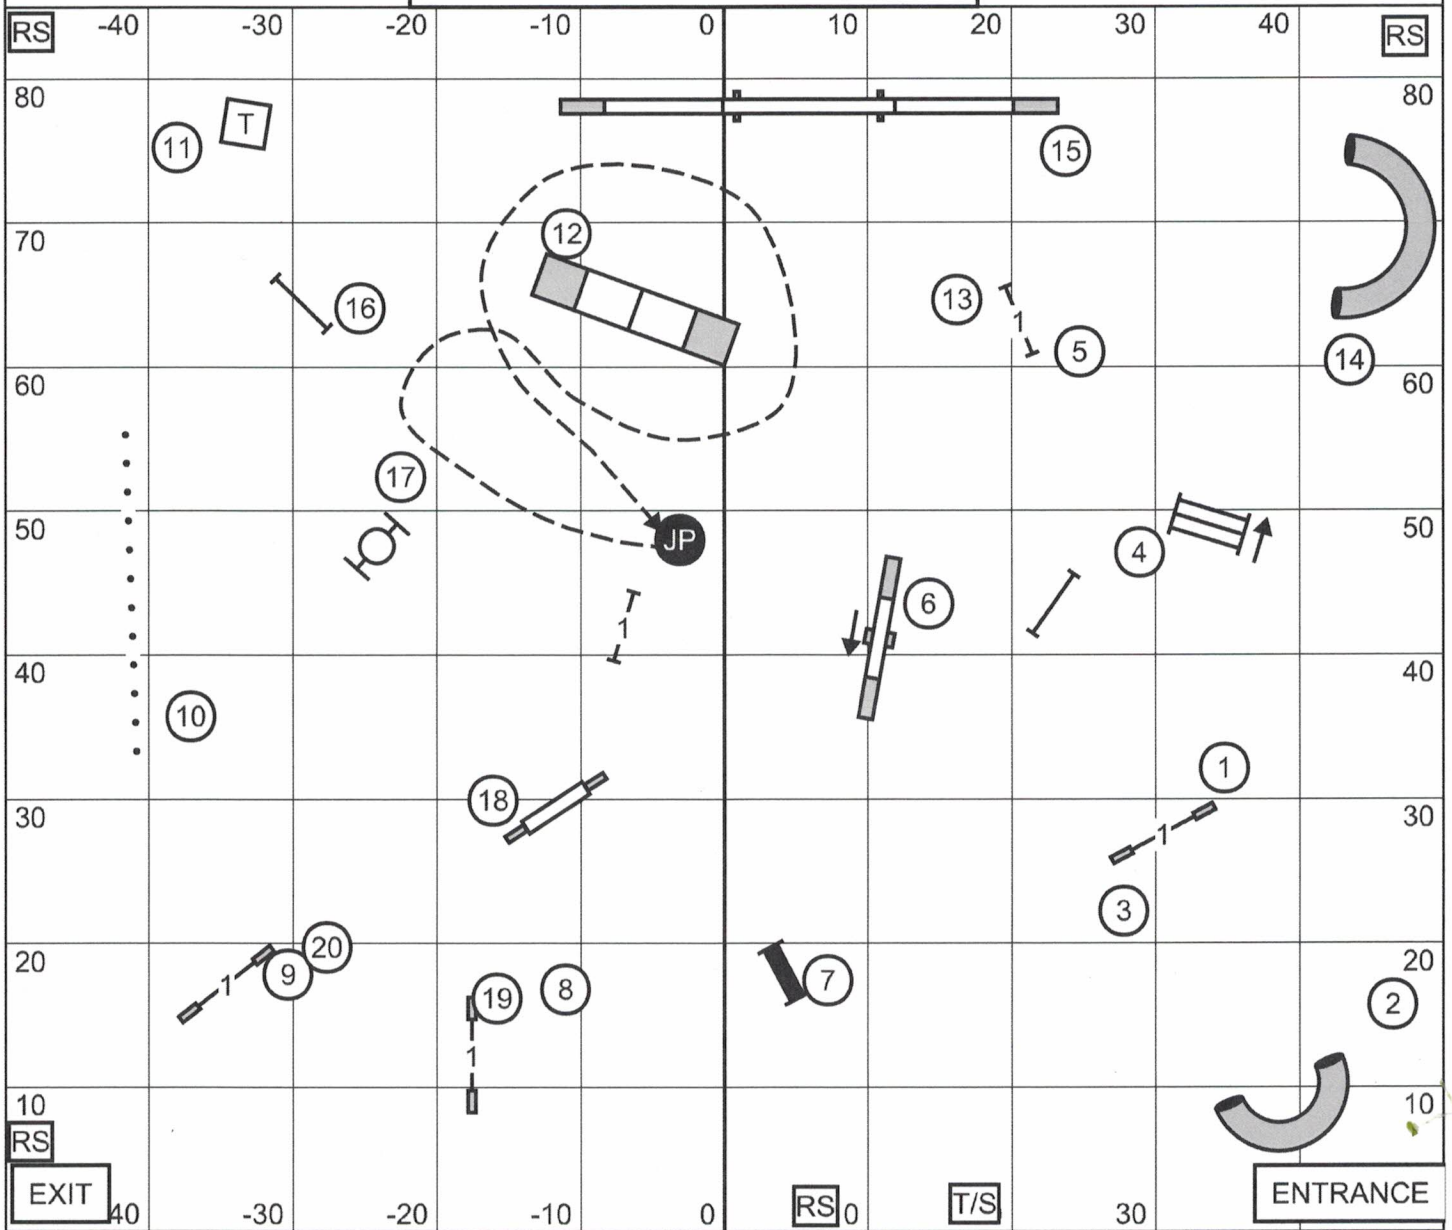

Moore County Kennel Club
Masters/Excellent Standard
Friday October 27, 2017
Ring Size 100' x 85'
Running Surface: Indoors on Artificial Turf
Judge: Ron McClelland