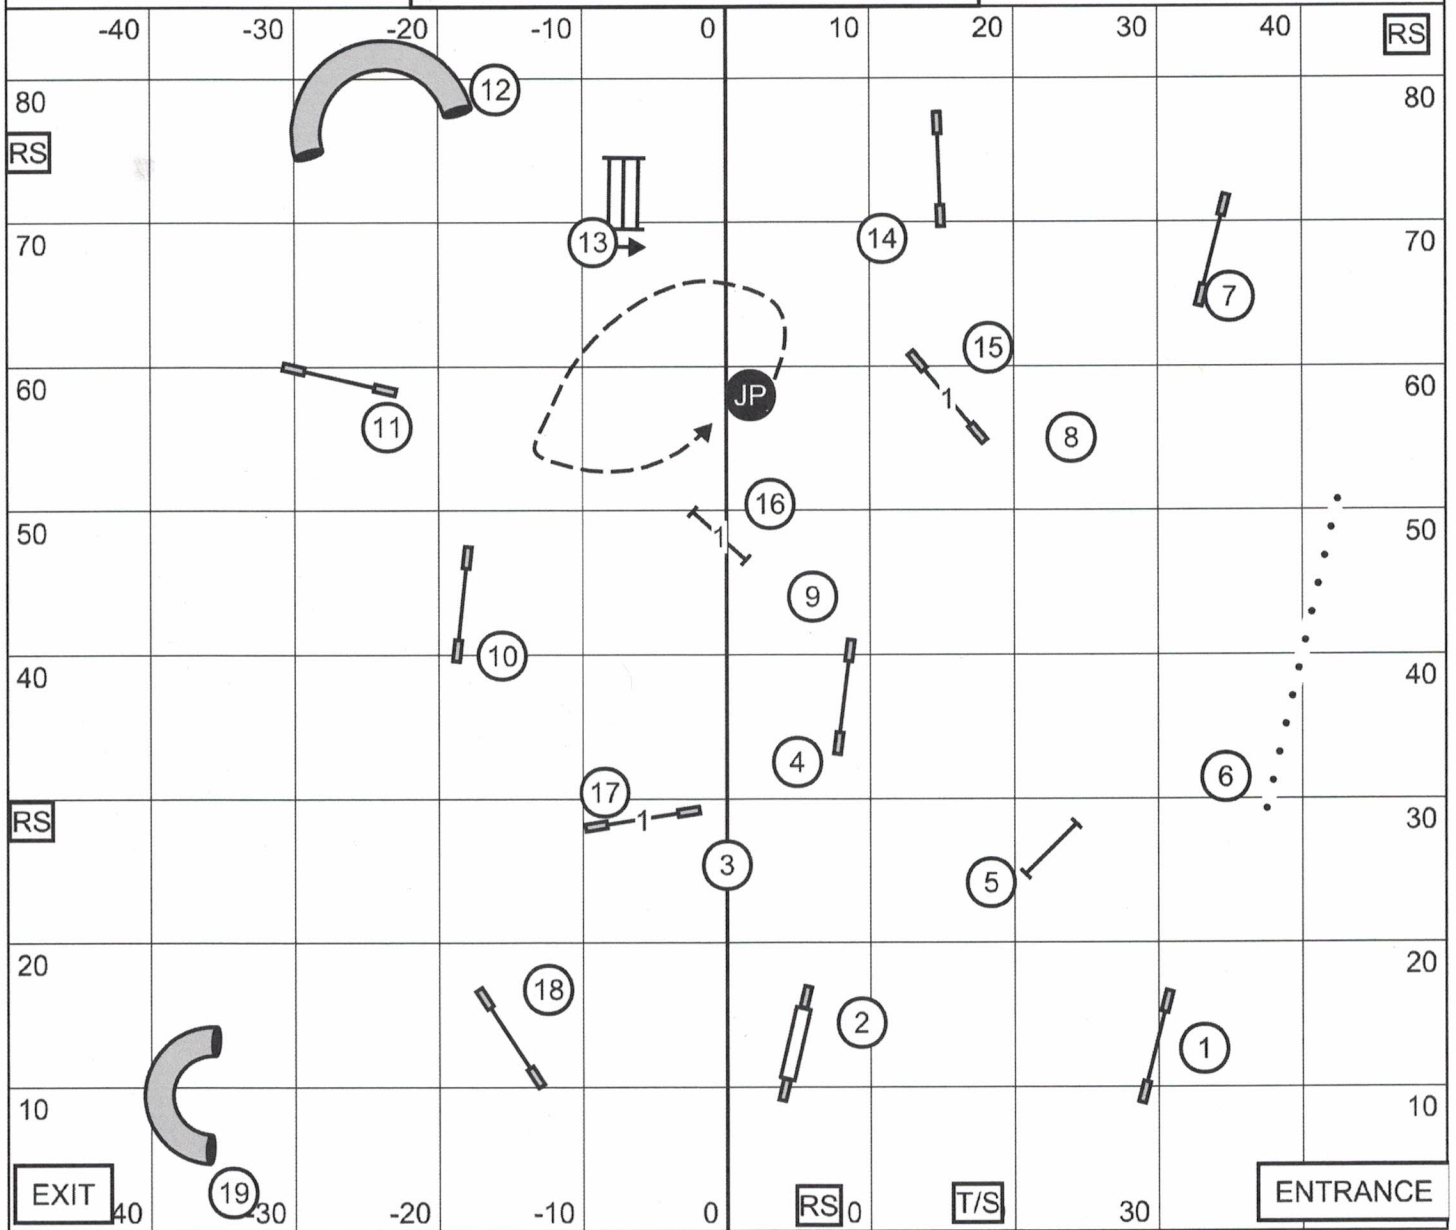

Moore County Kennel Club
Masters/Excellent Jumpers With Weaves
Friday October 27, 2017
Ring Size 100' x 85'
Running Surface: Indoors on Artificial Turf
Judge: Ron McClelland