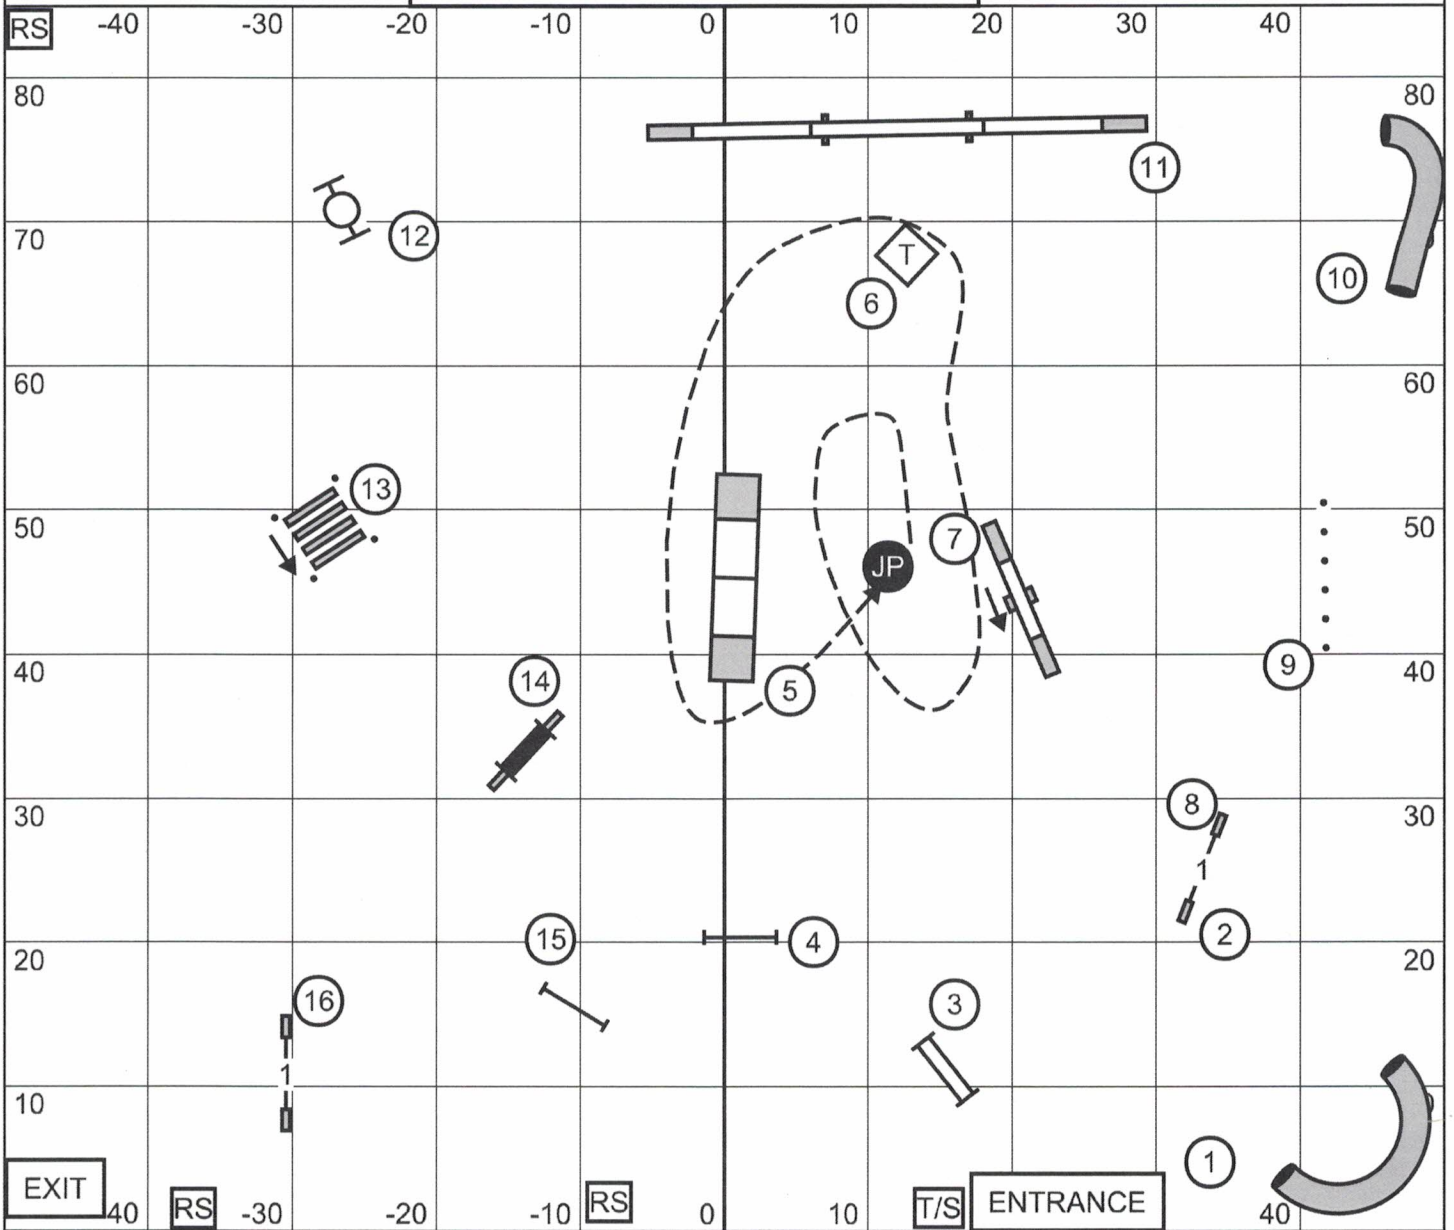

Moore County Kennel Club
Novice Standard
Saturday October 28, 2017
Ring Size 100' x 85'
Running Surface: Indoors on Artificial Turf
Judge: Ron McClelland