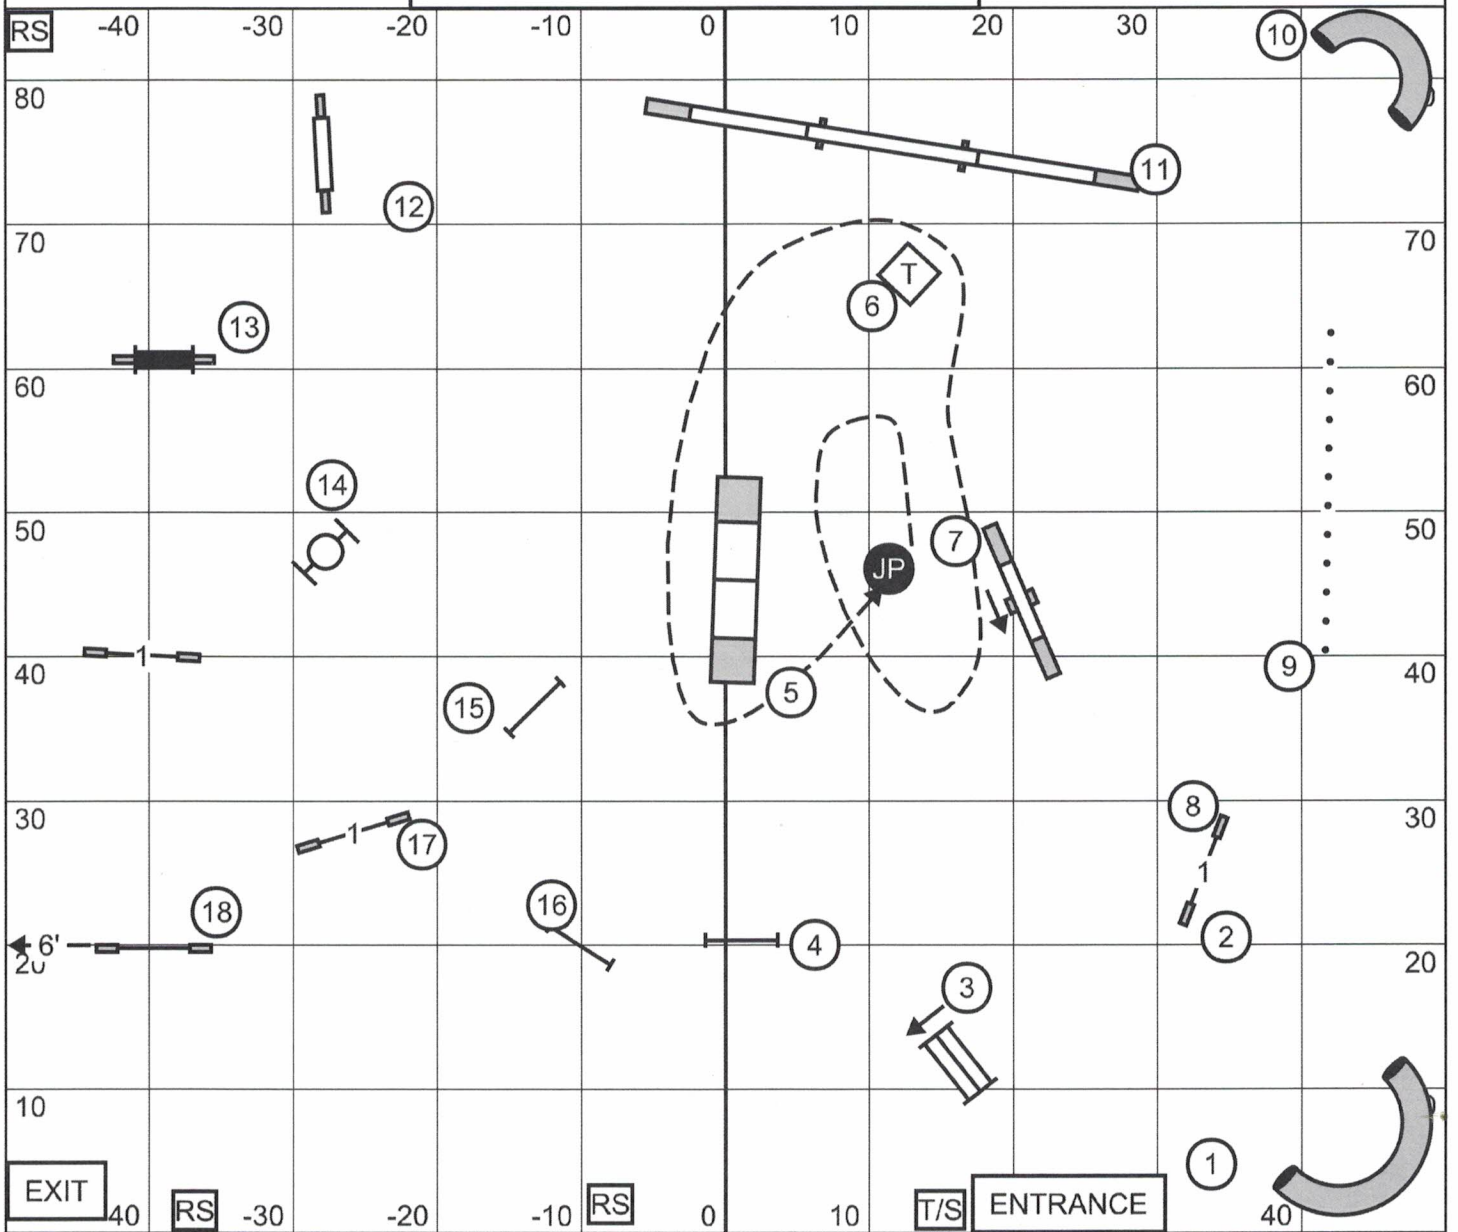

Moore County Kennel Club
Open Standard
Saturday October 28, 2017
Ring Size 100' x 85'
Running Surface: Indoors on Artificial Turf
Judge: Ron McClelland