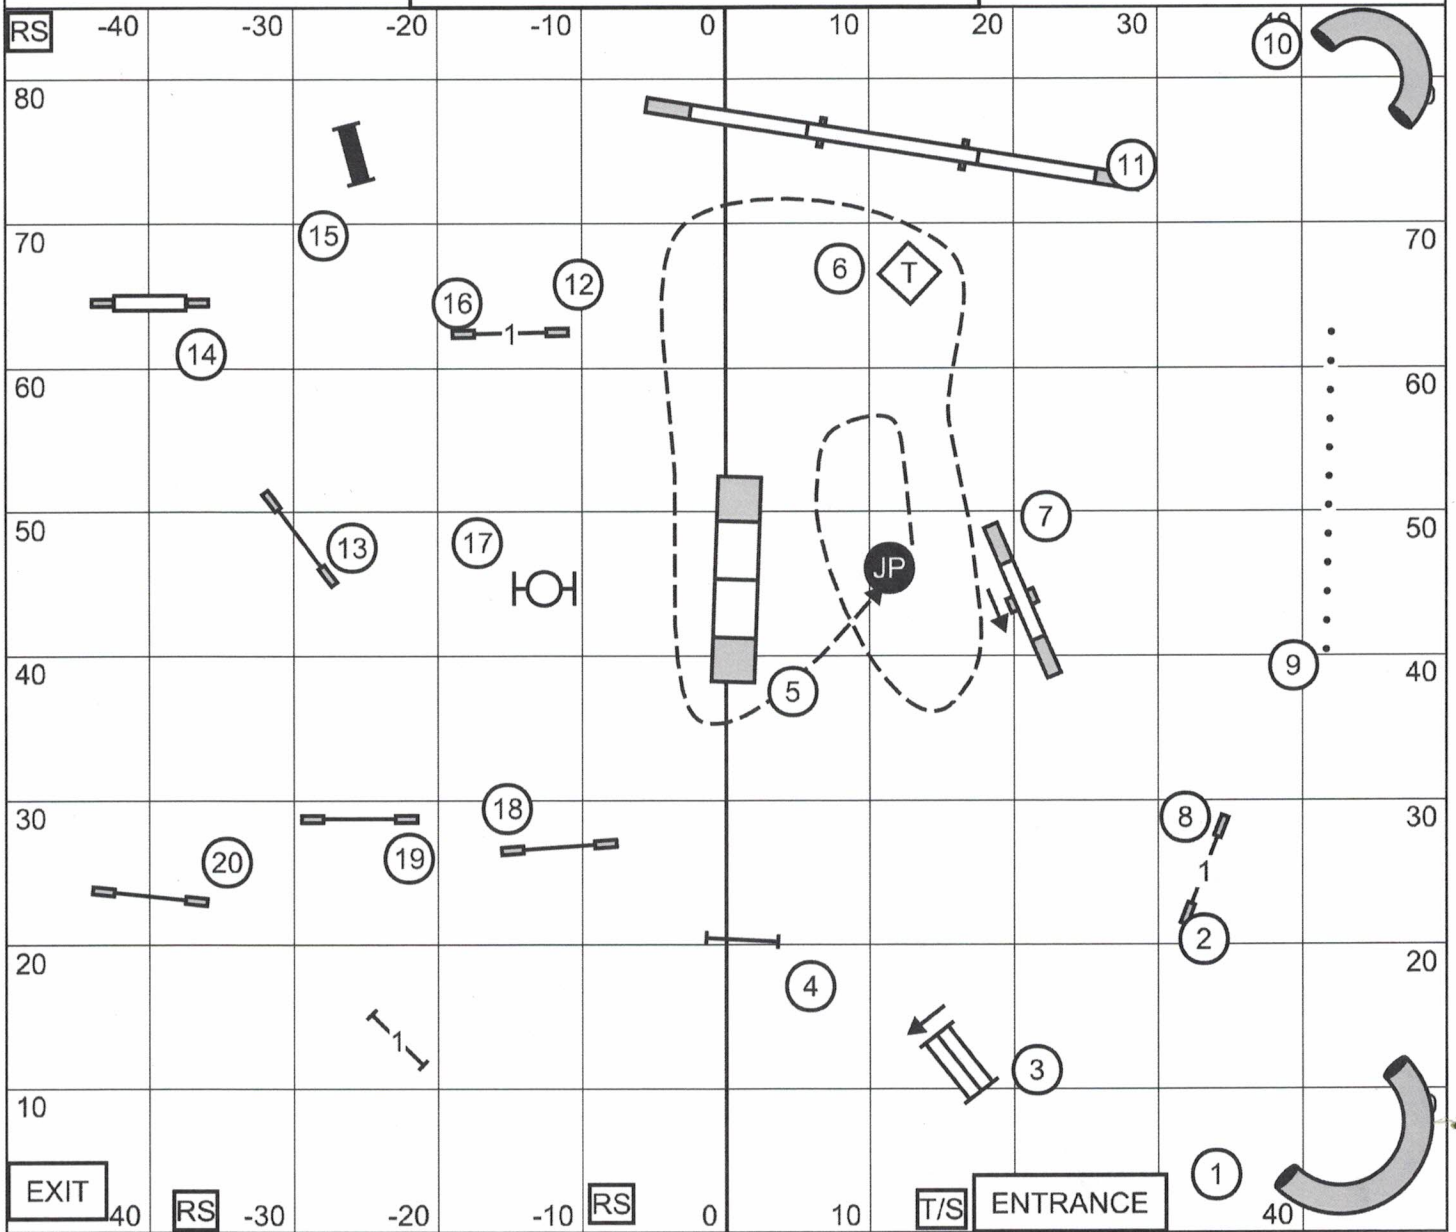

Moore County Kennel Club
Masters/Excellent Standard
Saturday October 28, 2017
Ring Size 100' x 85'
Running Surface: Indoors on Artificial Turf
Judge: Ron McClelland