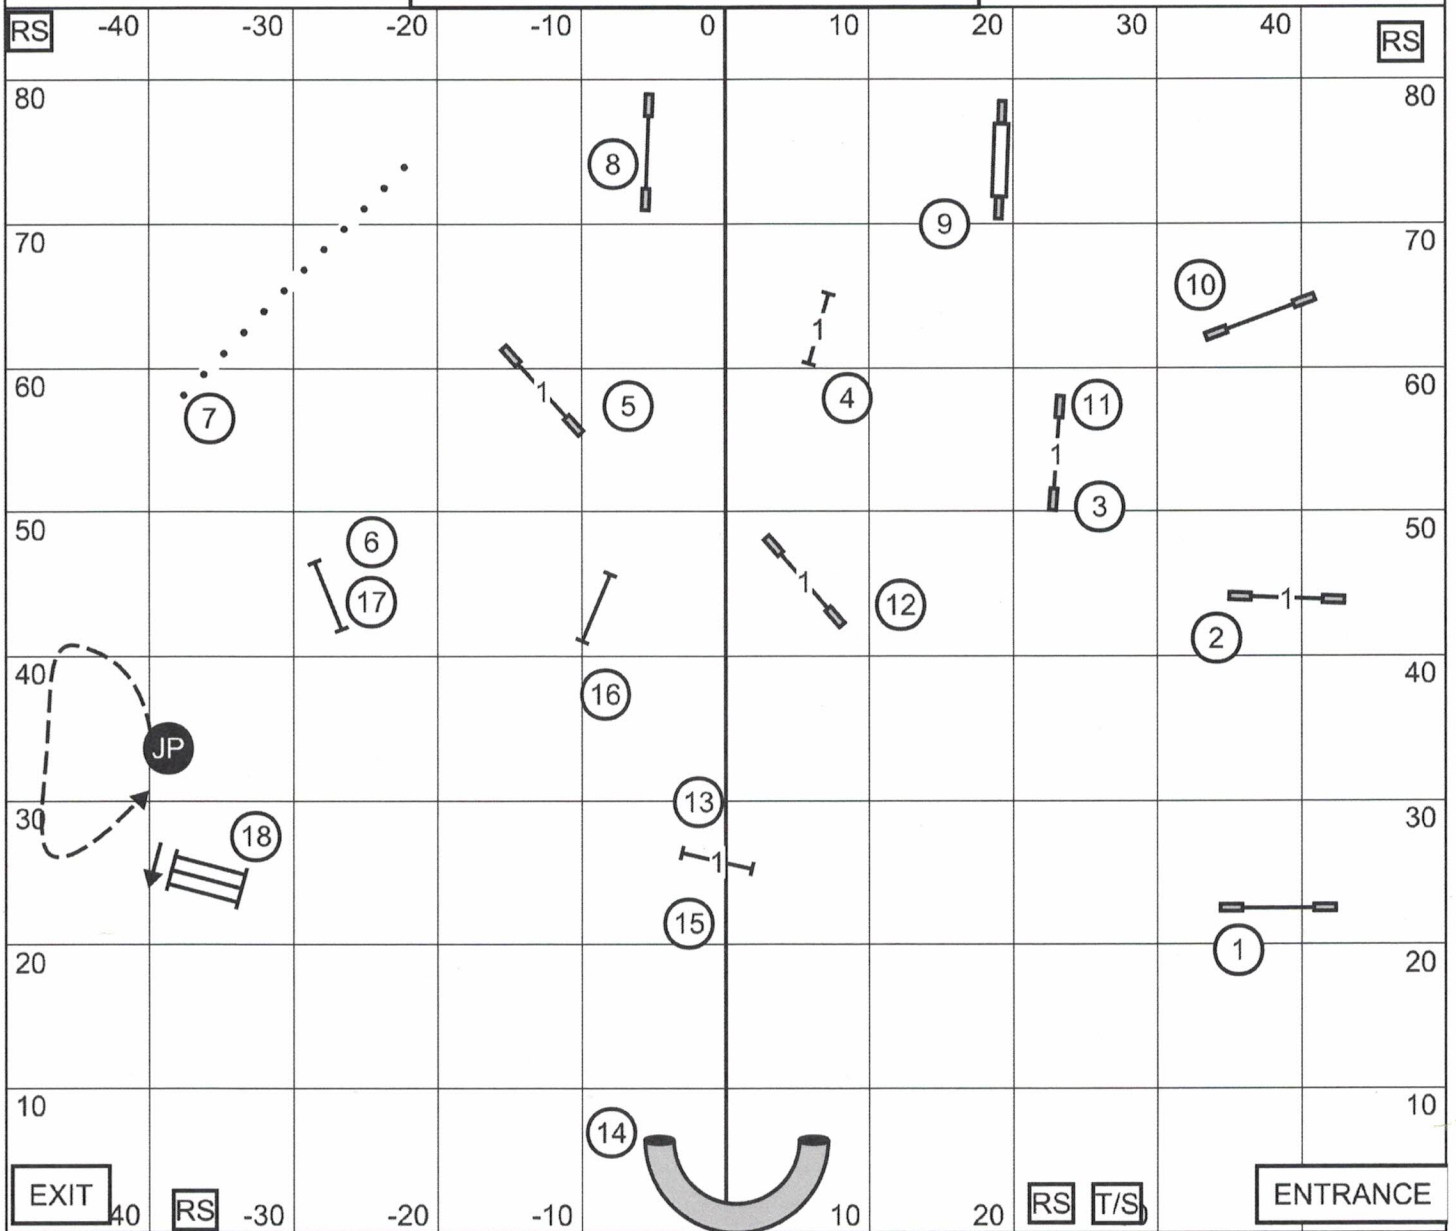

Moore County Kennel Club
Open Jumpers With Weaves
Saturday October 28, 2017
Ring Size 100' x 85'
Running Surface: Indoors on Artificial Turf
Judge: Ron McClelland