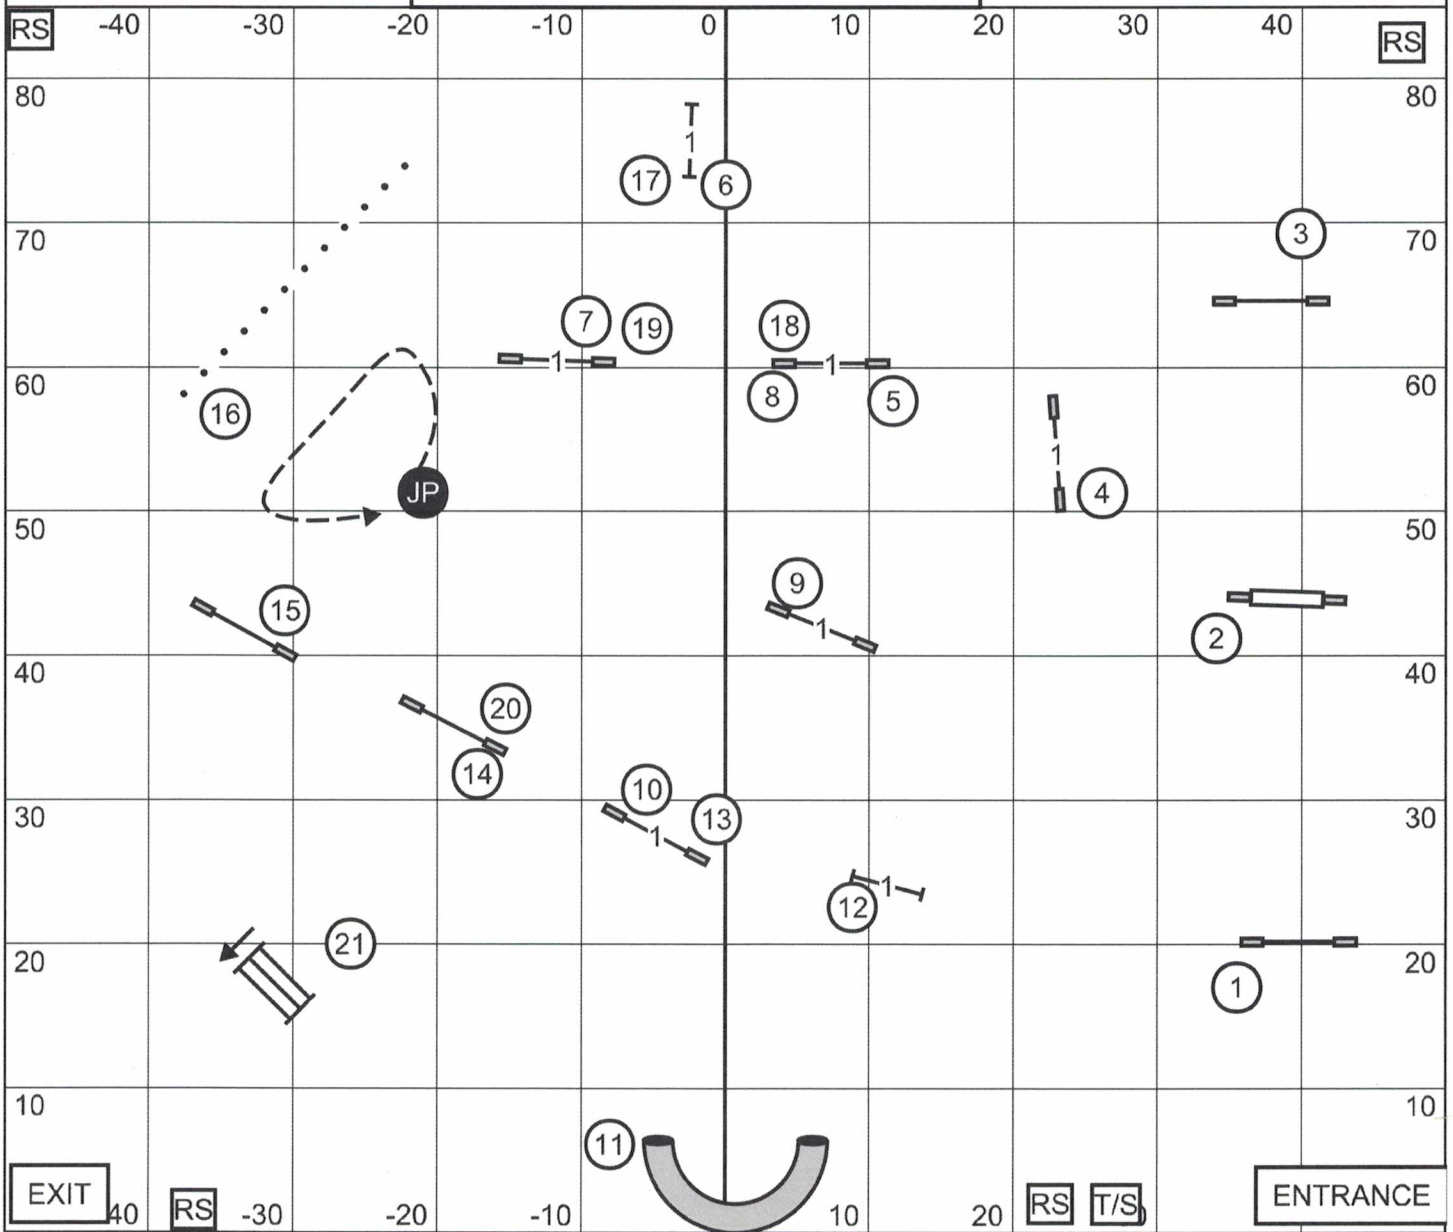

Moore County Kennel Club
Premier Jumpers With Weaves
Saturday October 28, 2017
Ring Size 100' x 85'
Running Surface: Indoors on Artificial Turf
Judge: Ron McClelland