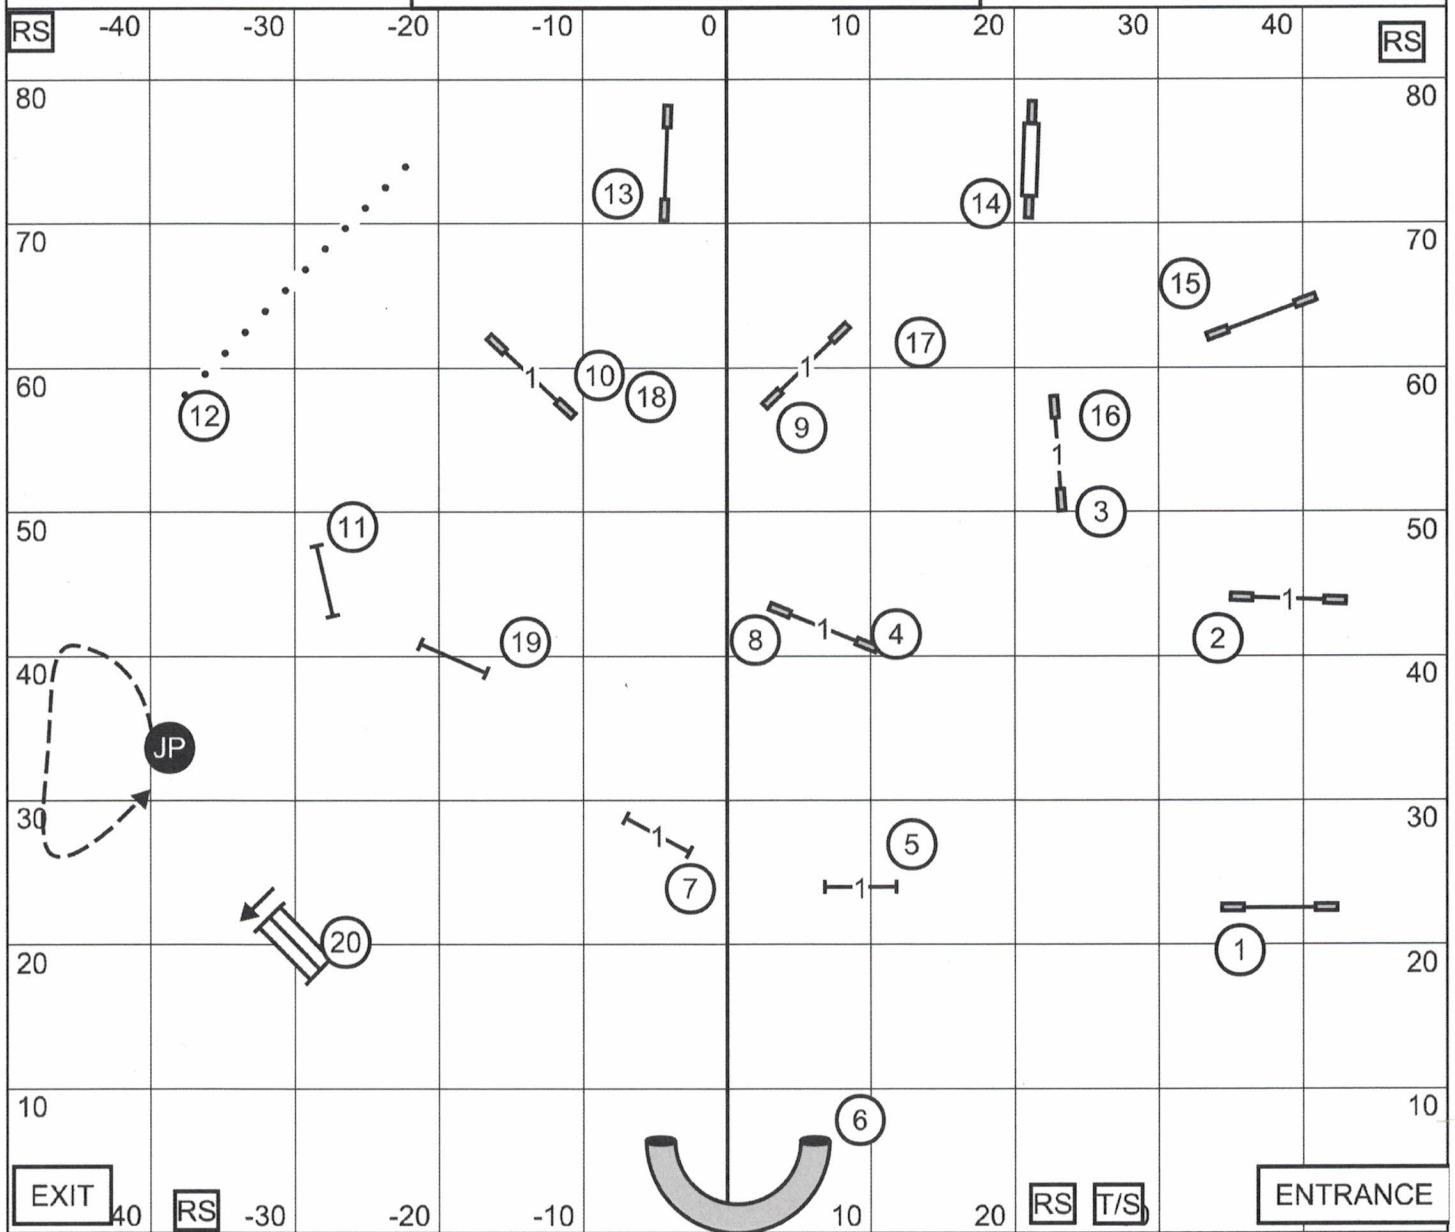

Moore County Kennel Club
Masters/Excellent Jumpers With Weaves
Saturday October 28, 2017
Ring Size 100' x 85'
Running Surface: Indoors on Artificial Turf
Judge: Ron McClelland