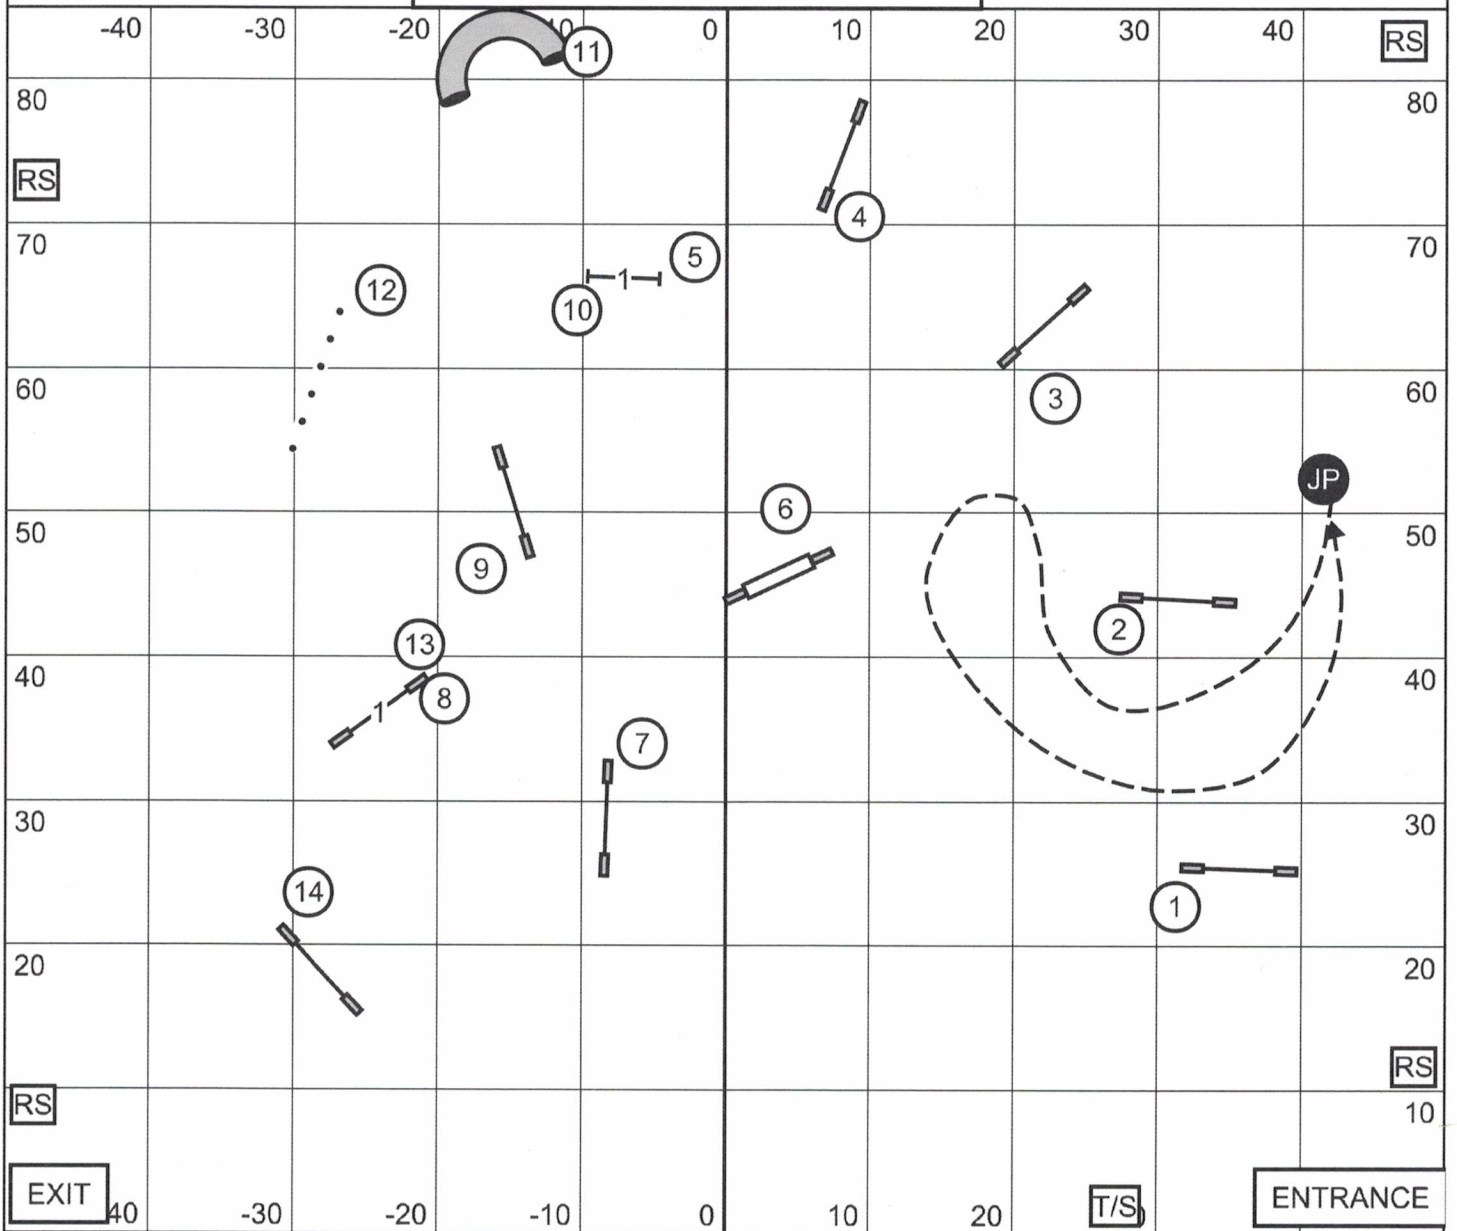

Moore County Kennel Club
 Masters/Excellent Jumpers With Weaves
 Sunday October 29, 2017
 Ring Size 100' x 85'
 Running Surface: Indoors on Artificial Turf
 Judge: Ron McClelland

Moore County Kennel Club
 Open Jumpers With Weaves
 Sunday October 29, 2017
 Ring Size 100' x 85'
 Running Surface: Indoors on Artificial Turf
 Judge: Ron McClelland

Moore County Kennel Club
 Novice Jumpers With Weaves
 Sunday October 29, 2017
 Ring Size 100' x 85'
 Running Surface: Indoors on Artificial Turf
 Judge: Ron McClelland

Moore County Kennel Club
 Masters/Excellent Standard
 Sunday October 29, 2017
 Ring Size 100' x 85'
 Running Surface: Indoors on Artificial Turf
 Judge: Ron McClelland

Moore County Kennel Club
 Open Standard
 Sunday October 29, 2017
 Ring Size 100' x 85'
 Running Surface: Indoors on Artificial Turf
 Judge: Ron McClelland

Moore County Kennel Club
 Novice Standard
 Sunday October 29, 2017
 Ring Size 100' x 85'
 Running Surface: Indoors on Artificial Turf
 Judge: Ron McClelland