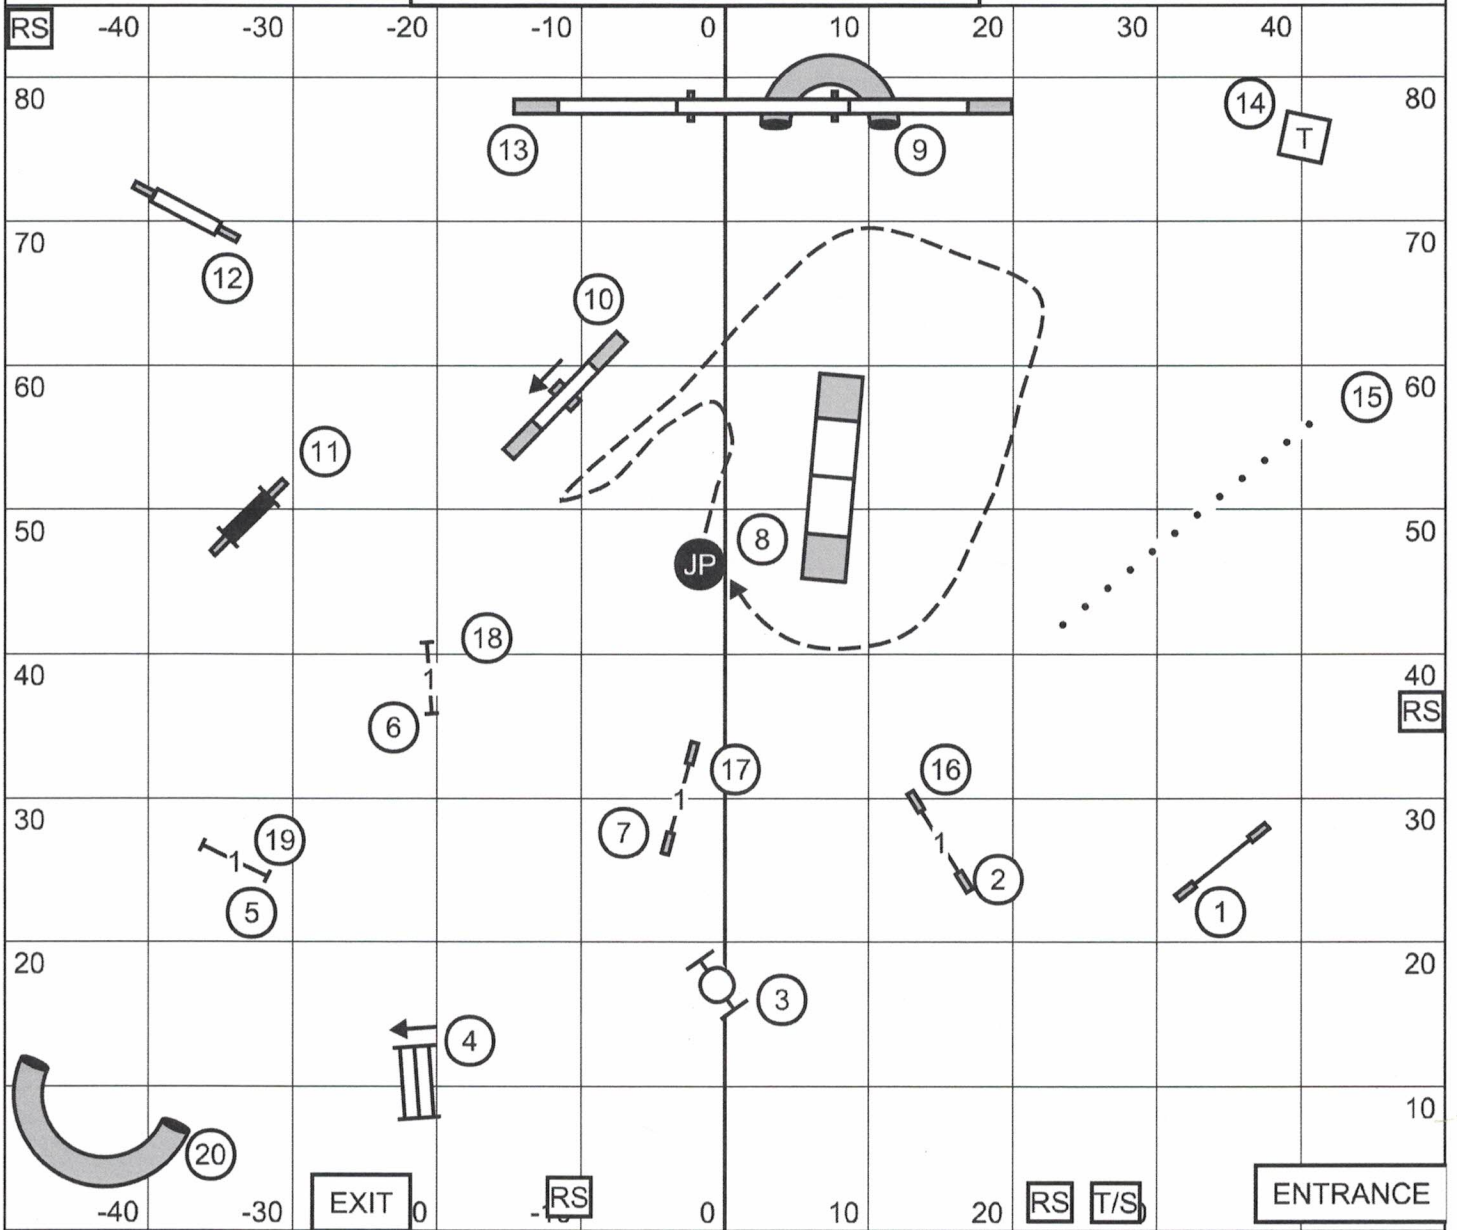

Moore County Kennel Club
 Masters/Excellent Jumpers With Weaves
 Sunday October 29, 2017
 Ring Size 100' x 85'
 Running Surface: Indoors on Artificial Turf
 Judge: Ron McClelland

Moore County Kennel Club
 Open Jumpers With Weaves
 Sunday October 29, 2017
 Ring Size 100' x 85'
 Running Surface: Indoors on Artificial Turf
 Judge: Ron McClelland

Moore County Kennel Club
 Novice Jumpers With Weaves
 Sunday October 29, 2017
 Ring Size 100' x 85'
 Running Surface: Indoors on Artificial Turf
 Judge: Ron McClelland

Moore County Kennel Club
 Masters/Excellent Standard
 Sunday October 29, 2017
 Ring Size 100' x 85'
 Running Surface: Indoors on Artificial Turf
 Judge: Ron McClelland

Moore County Kennel Club
 Open Standard
 Sunday October 29, 2017
 Ring Size 100' x 85'
 Running Surface: Indoors on Artificial Turf
 Judge: Ron McClelland

Moore County Kennel Club
 Novice Standard
 Sunday October 29, 2017
 Ring Size 100' x 85'
 Running Surface: Indoors on Artificial Turf
 Judge: Ron McClelland