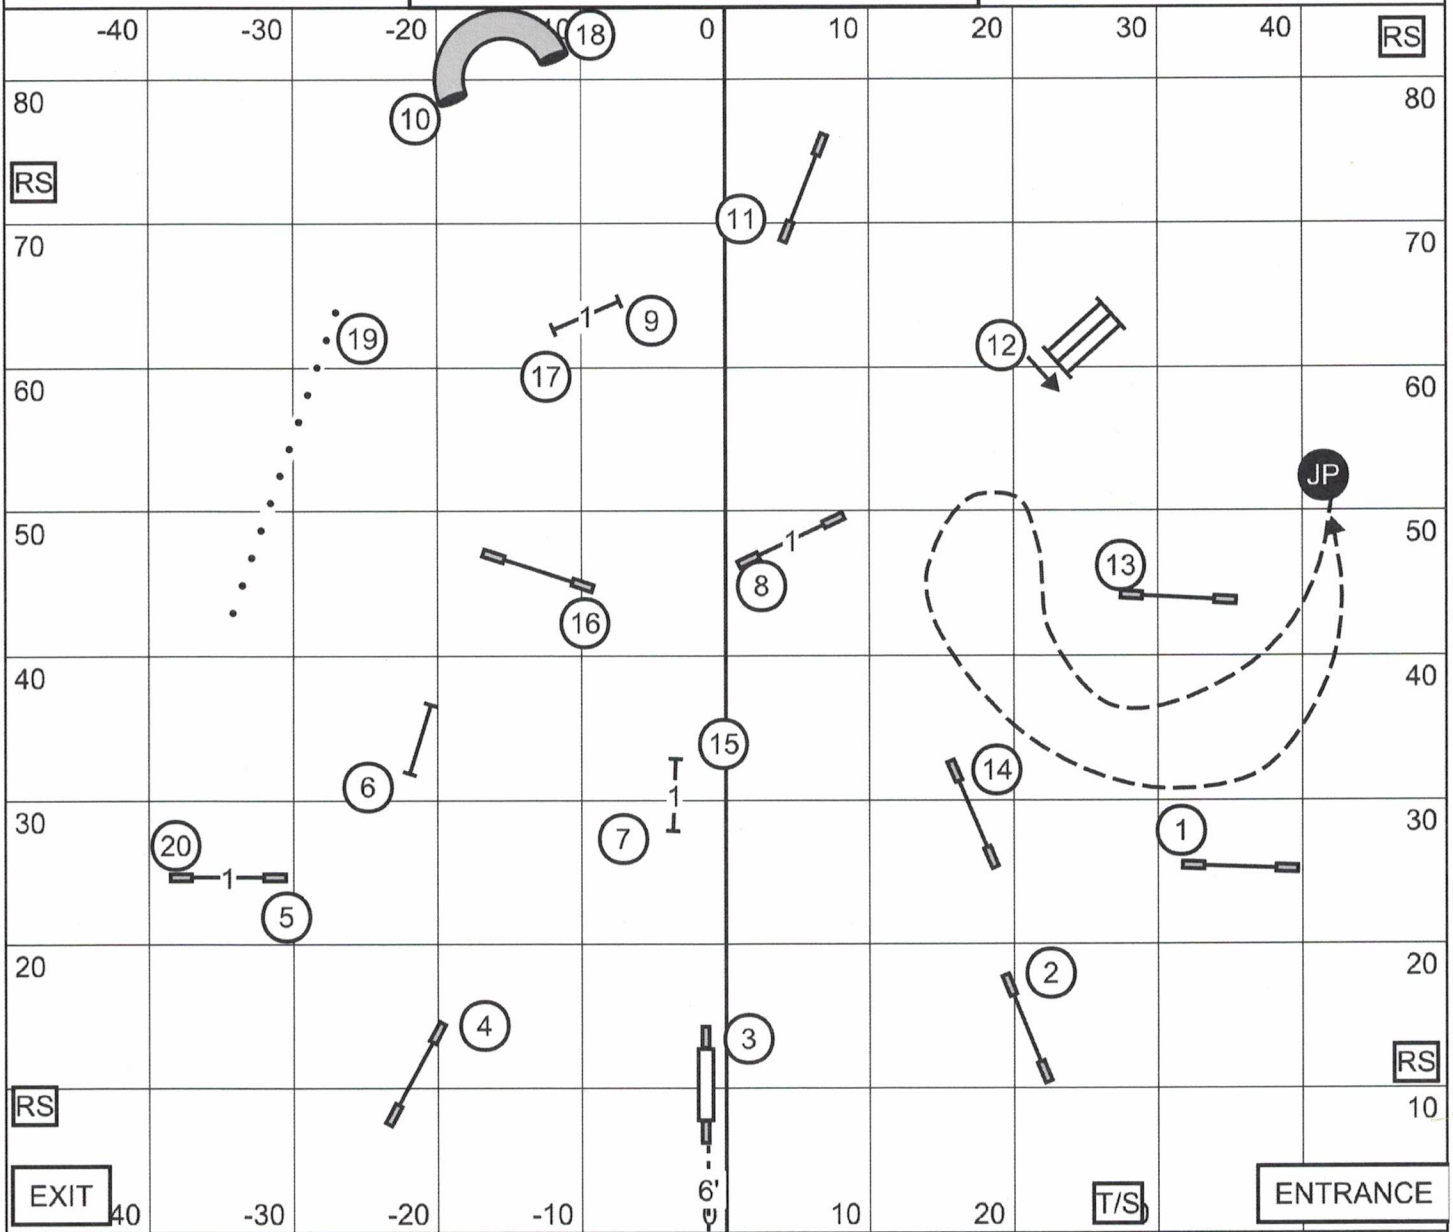

Moore County Kennel Club
 Masters/Excellent Jumpers With Weaves
 Sunday October 29, 2017
 Ring Size 100' x 85'
 Running Surface: Indoors on Artificial Turf
 Judge: Ron McClelland

Moore County Kennel Club
 Open Jumpers With Weaves
 Sunday October 29, 2017
 Ring Size 100' x 85'
 Running Surface: Indoors on Artificial Turf
 Judge: Ron McClelland

Moore County Kennel Club
 Novice Jumpers With Weaves
 Sunday October 29, 2017
 Ring Size 100' x 85'
 Running Surface: Indoors on Artificial Turf
 Judge: Ron McClelland

Moore County Kennel Club
 Masters/Excellent Standard
 Sunday October 29, 2017
 Ring Size 100' x 85'
 Running Surface: Indoors on Artificial Turf
 Judge: Ron McClelland

Moore County Kennel Club
 Open Standard
 Sunday October 29, 2017
 Ring Size 100' x 85'
 Running Surface: Indoors on Artificial Turf
 Judge: Ron McClelland

Moore County Kennel Club
 Novice Standard
 Sunday October 29, 2017
 Ring Size 100' x 85'
 Running Surface: Indoors on Artificial Turf
 Judge: Ron McClelland