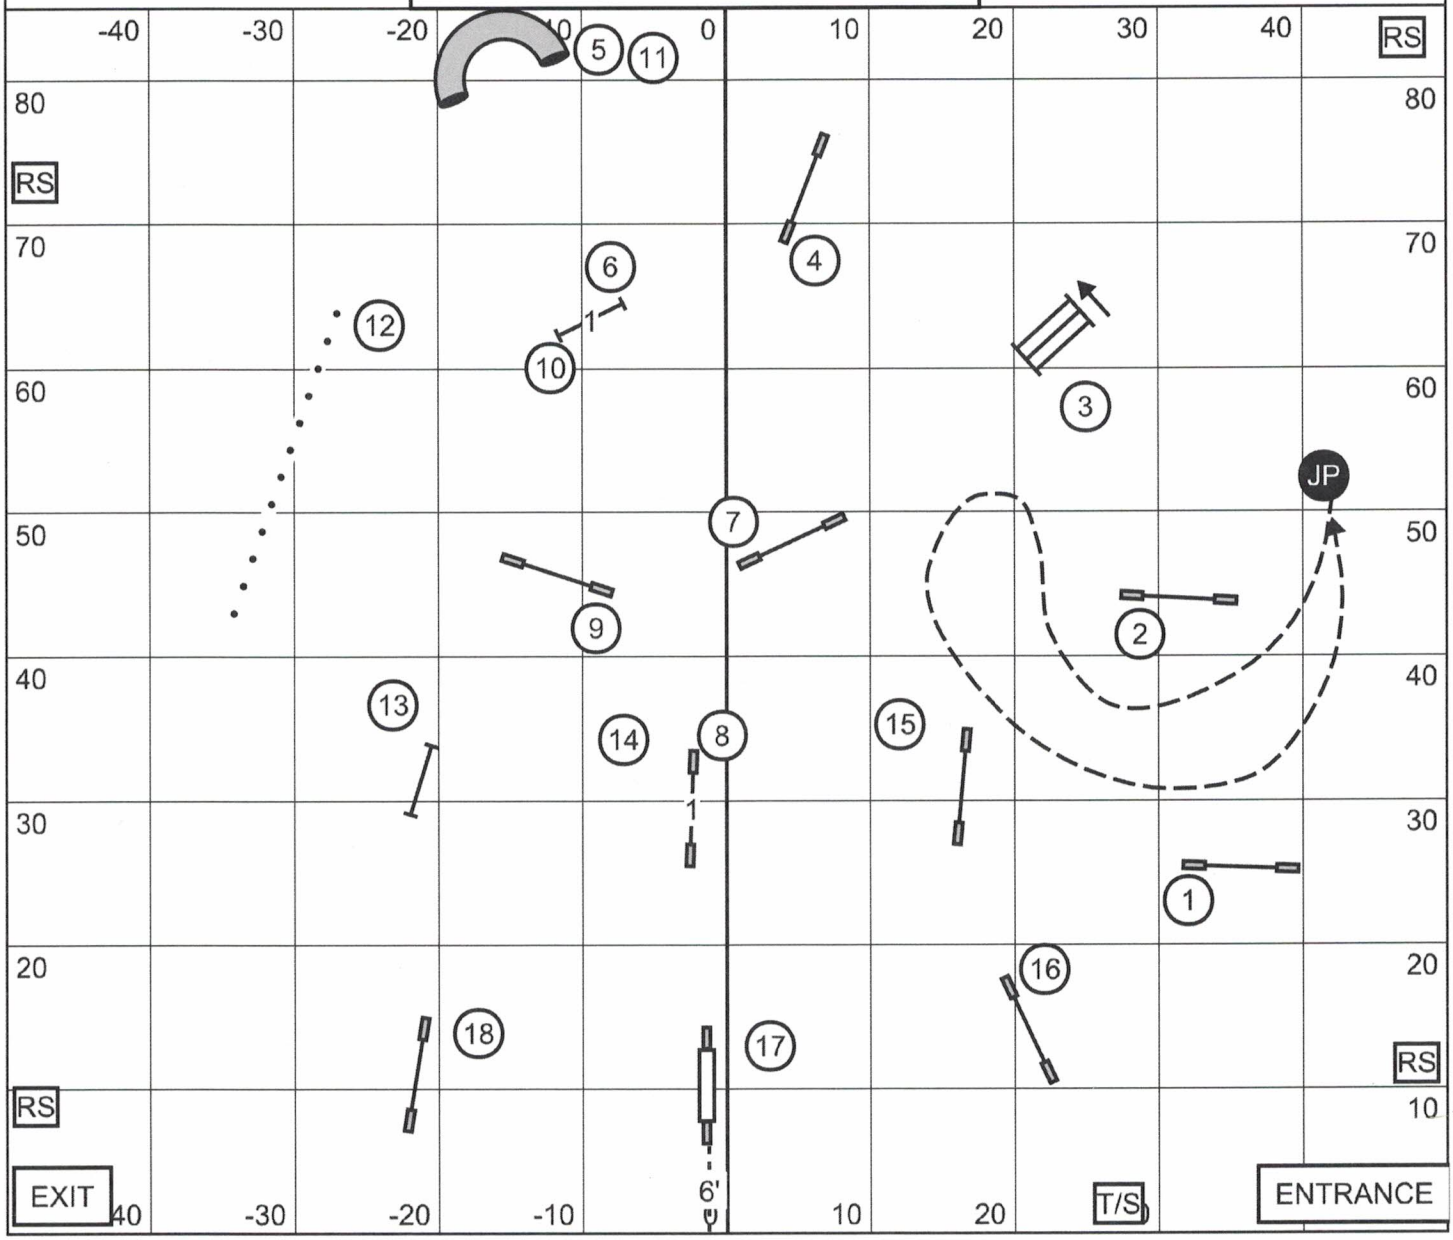

Moore County Kennel Club
 Masters/Excellent Jumpers With Weaves
 Sunday October 29, 2017
 Ring Size 100' x 85'
 Running Surface: Indoors on Artificial Turf
 Judge: Ron McClelland

Moore County Kennel Club
 Open Jumpers With Weaves
 Sunday October 29, 2017
 Ring Size 100' x 85'
 Running Surface: Indoors on Artificial Turf
 Judge: Ron McClelland

Moore County Kennel Club
 Novice Jumpers With Weaves
 Sunday October 29, 2017
 Ring Size 100' x 85'
 Running Surface: Indoors on Artificial Turf
 Judge: Ron McClelland

Moore County Kennel Club
 Masters/Excellent Standard
 Sunday October 29, 2017
 Ring Size 100' x 85'
 Running Surface: Indoors on Artificial Turf
 Judge: Ron McClelland

Moore County Kennel Club
 Open Standard
 Sunday October 29, 2017
 Ring Size 100' x 85'
 Running Surface: Indoors on Artificial Turf
 Judge: Ron McClelland

Moore County Kennel Club
 Novice Standard
 Sunday October 29, 2017
 Ring Size 100' x 85'
 Running Surface: Indoors on Artificial Turf
 Judge: Ron McClelland