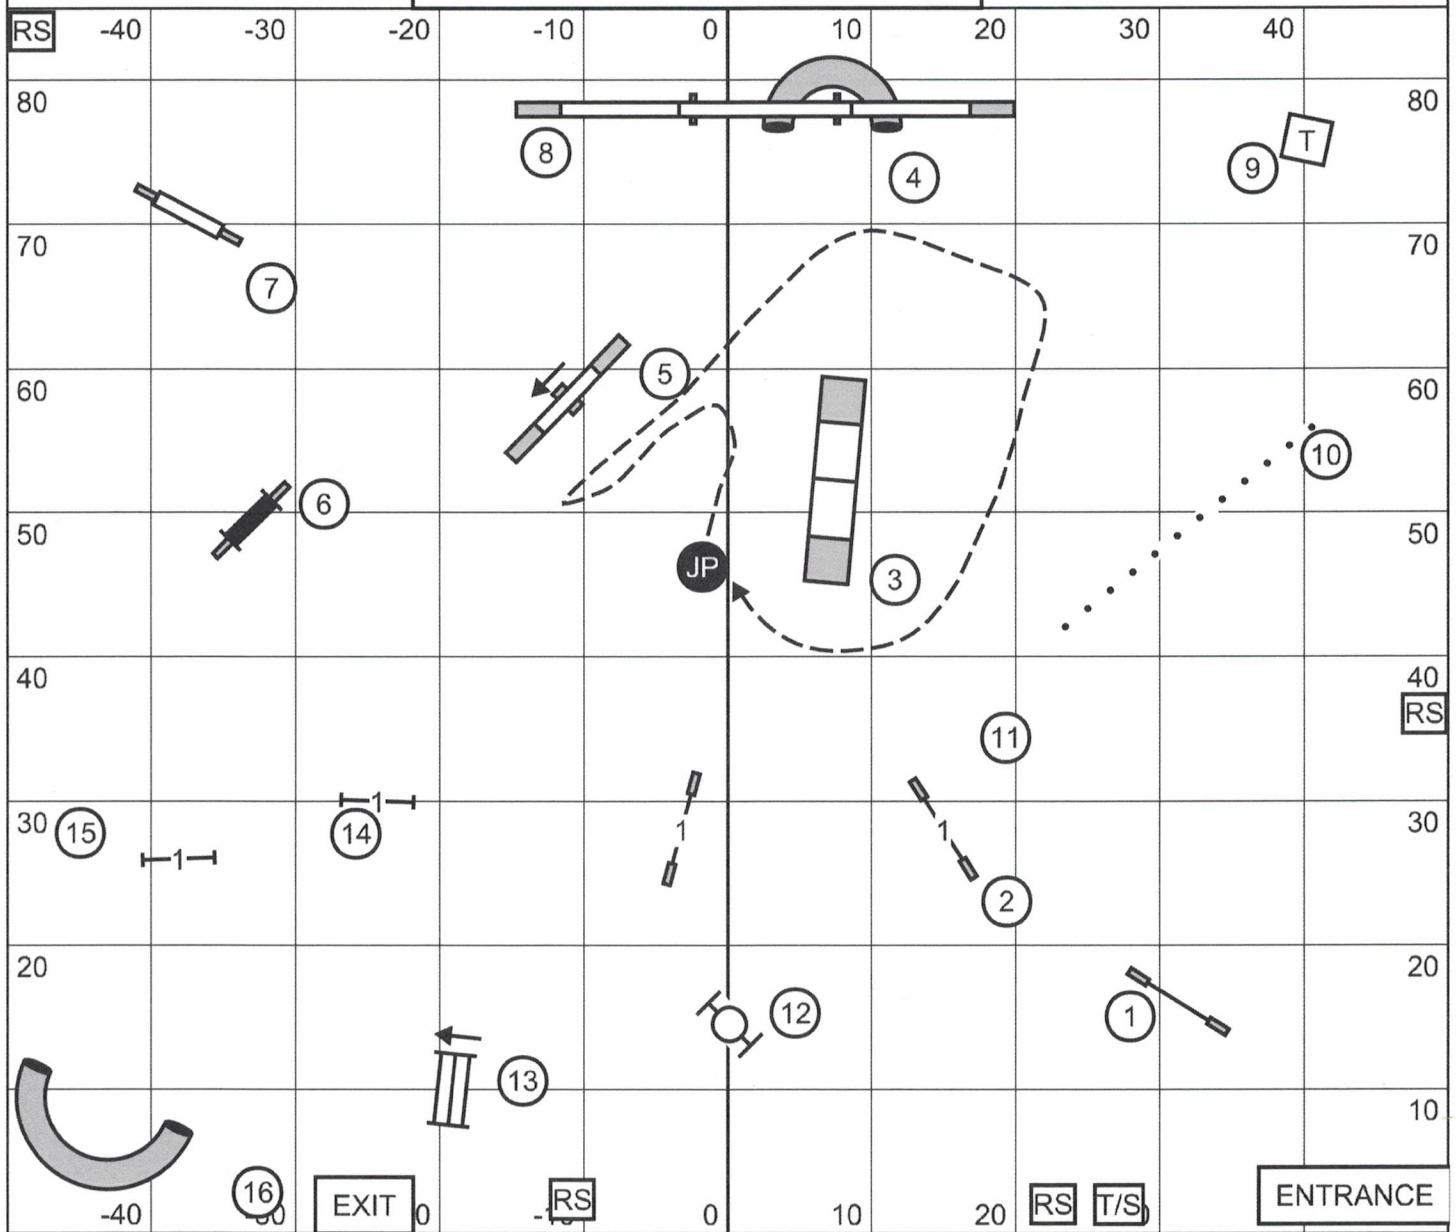

Moore County Kennel Club
 Masters/Excellent Jumpers With Weaves
 Sunday October 29, 2017
 Ring Size 100' x 85'
 Running Surface: Indoors on Artificial Turf
 Judge: Ron McClelland

Moore County Kennel Club
 Open Jumpers With Weaves
 Sunday October 29, 2017
 Ring Size 100' x 85'
 Running Surface: Indoors on Artificial Turf
 Judge: Ron McClelland

Moore County Kennel Club
 Novice Jumpers With Weaves
 Sunday October 29, 2017
 Ring Size 100' x 85'
 Running Surface: Indoors on Artificial Turf
 Judge: Ron McClelland

Moore County Kennel Club
 Masters/Excellent Standard
 Sunday October 29, 2017
 Ring Size 100' x 85'
 Running Surface: Indoors on Artificial Turf
 Judge: Ron McClelland

Moore County Kennel Club
 Open Standard
 Sunday October 29, 2017
 Ring Size 100' x 85'
 Running Surface: Indoors on Artificial Turf
 Judge: Ron McClelland

Moore County Kennel Club
 Novice Standard
 Sunday October 29, 2017
 Ring Size 100' x 85'
 Running Surface: Indoors on Artificial Turf
 Judge: Ron McClelland