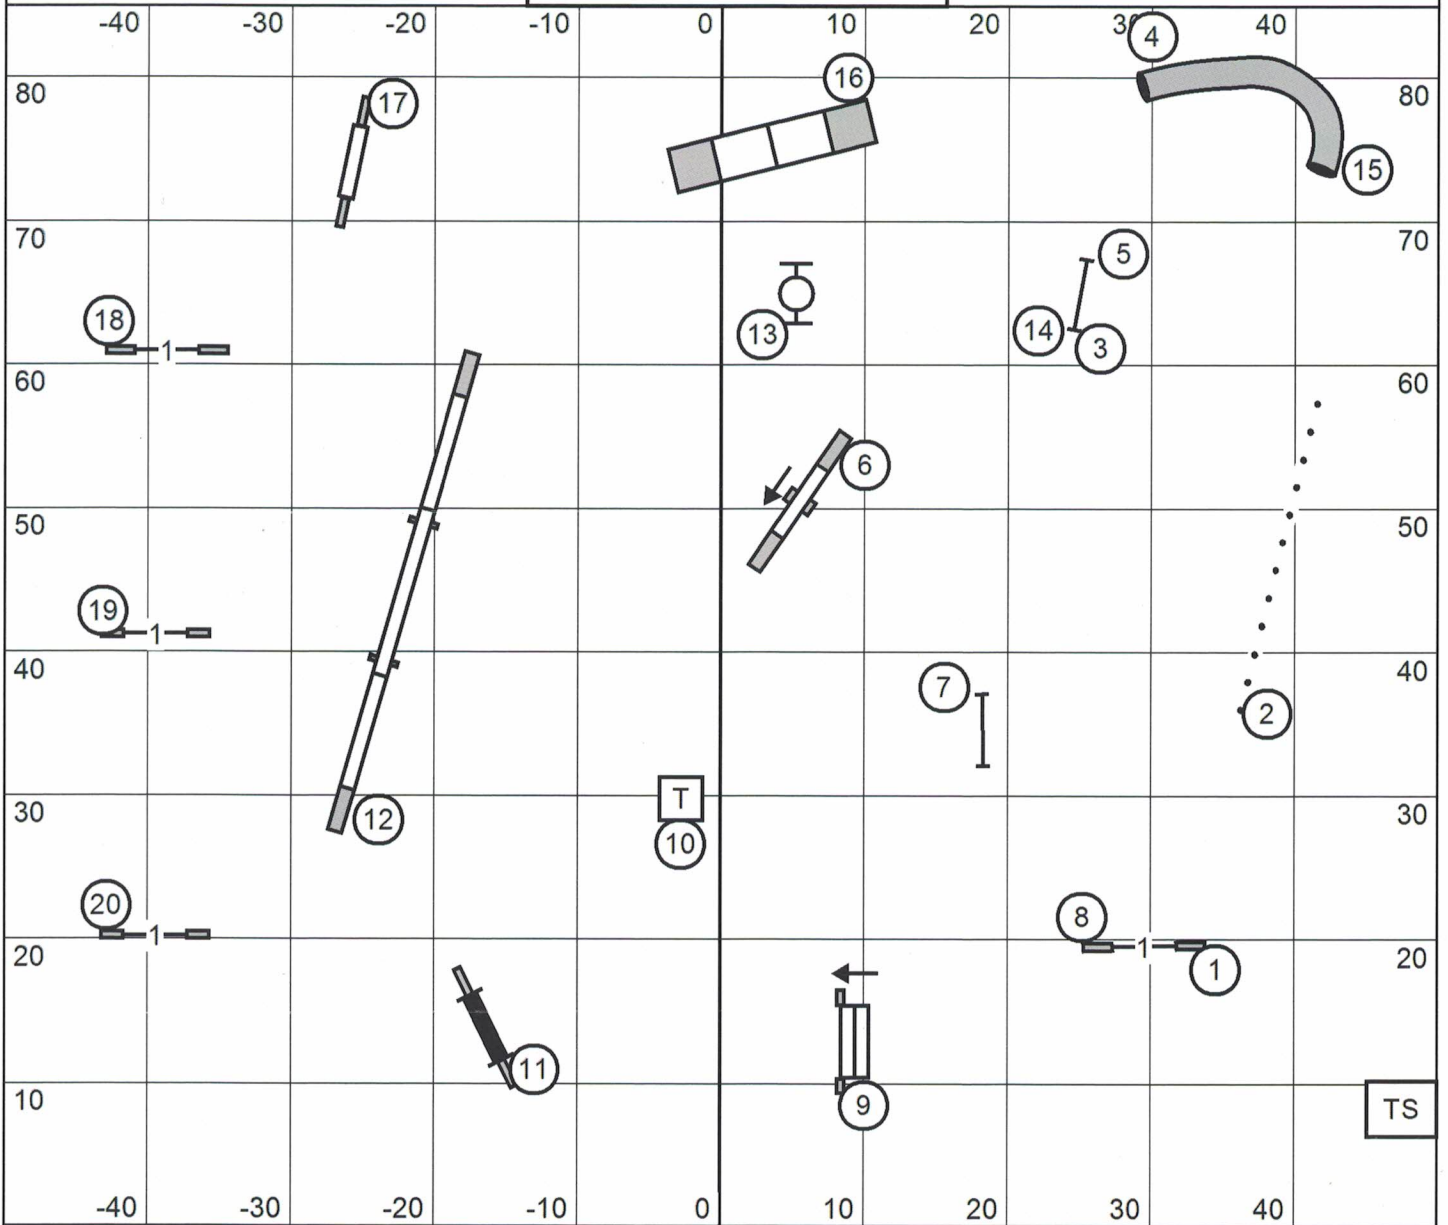

Moore County Kennel Club
Friday 1/19/18 Exc/Master Std
Judge Karl Blakely