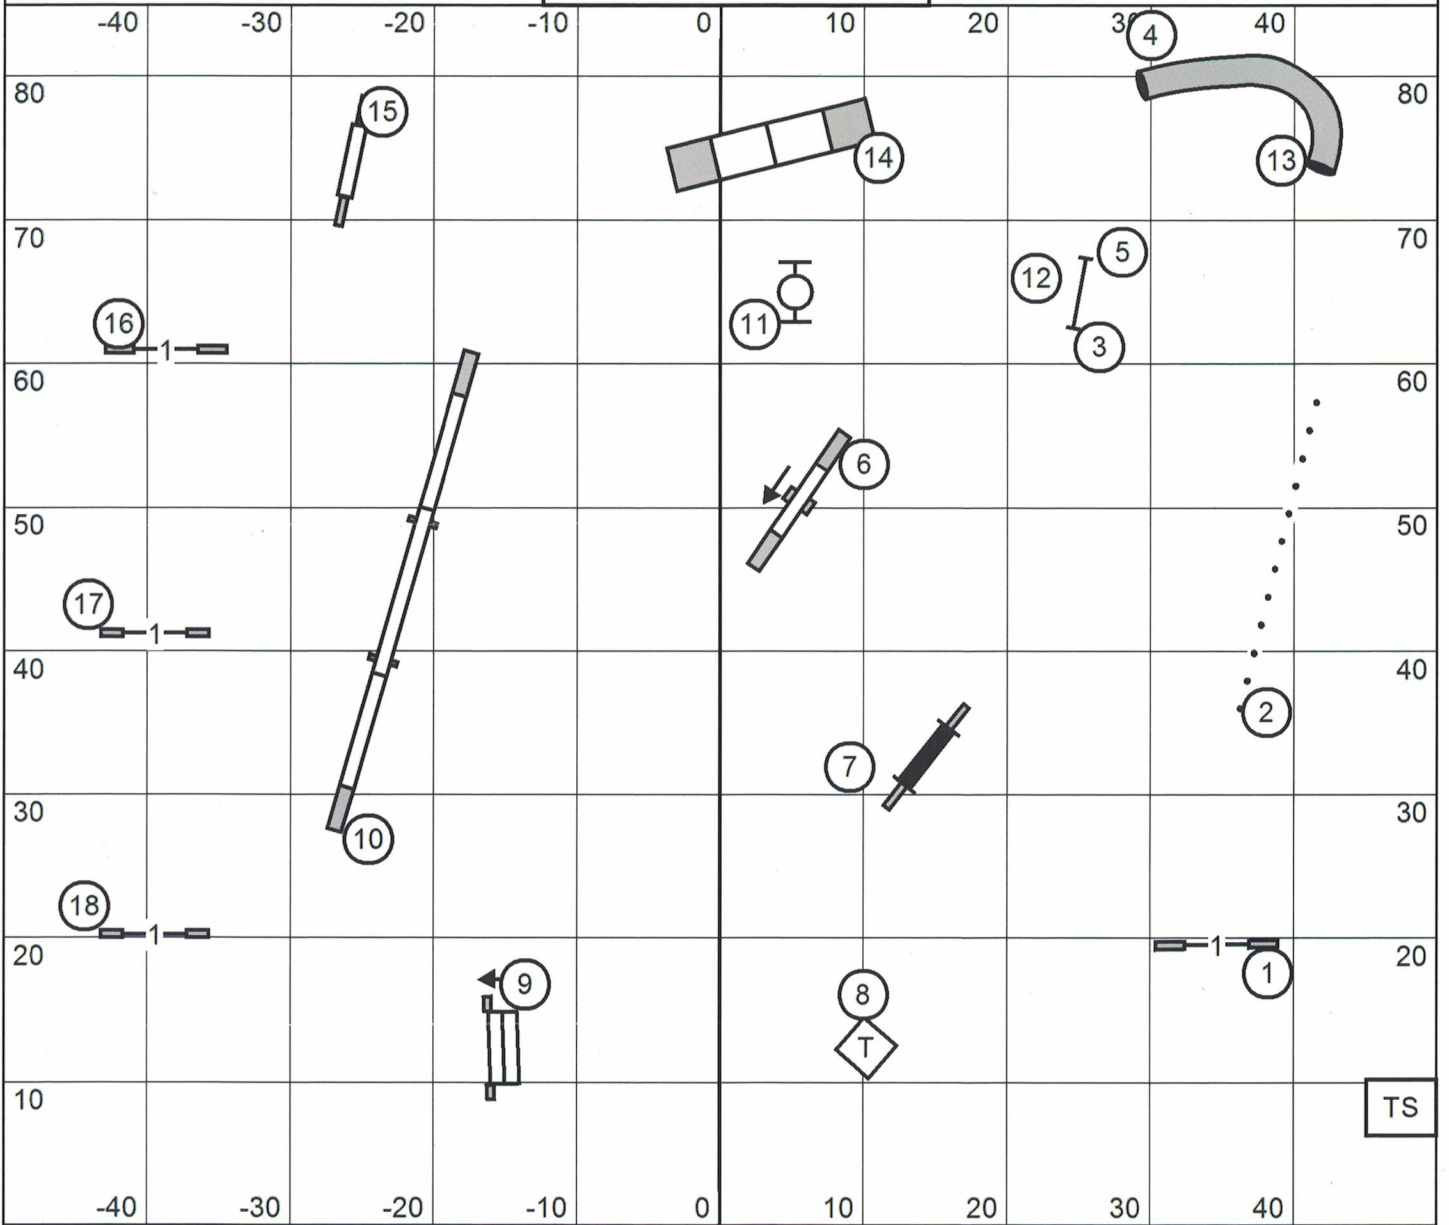

Moore County Kennel Club  
 Friday 1/19/18 Novice Std  
 Judge Karl Blakely