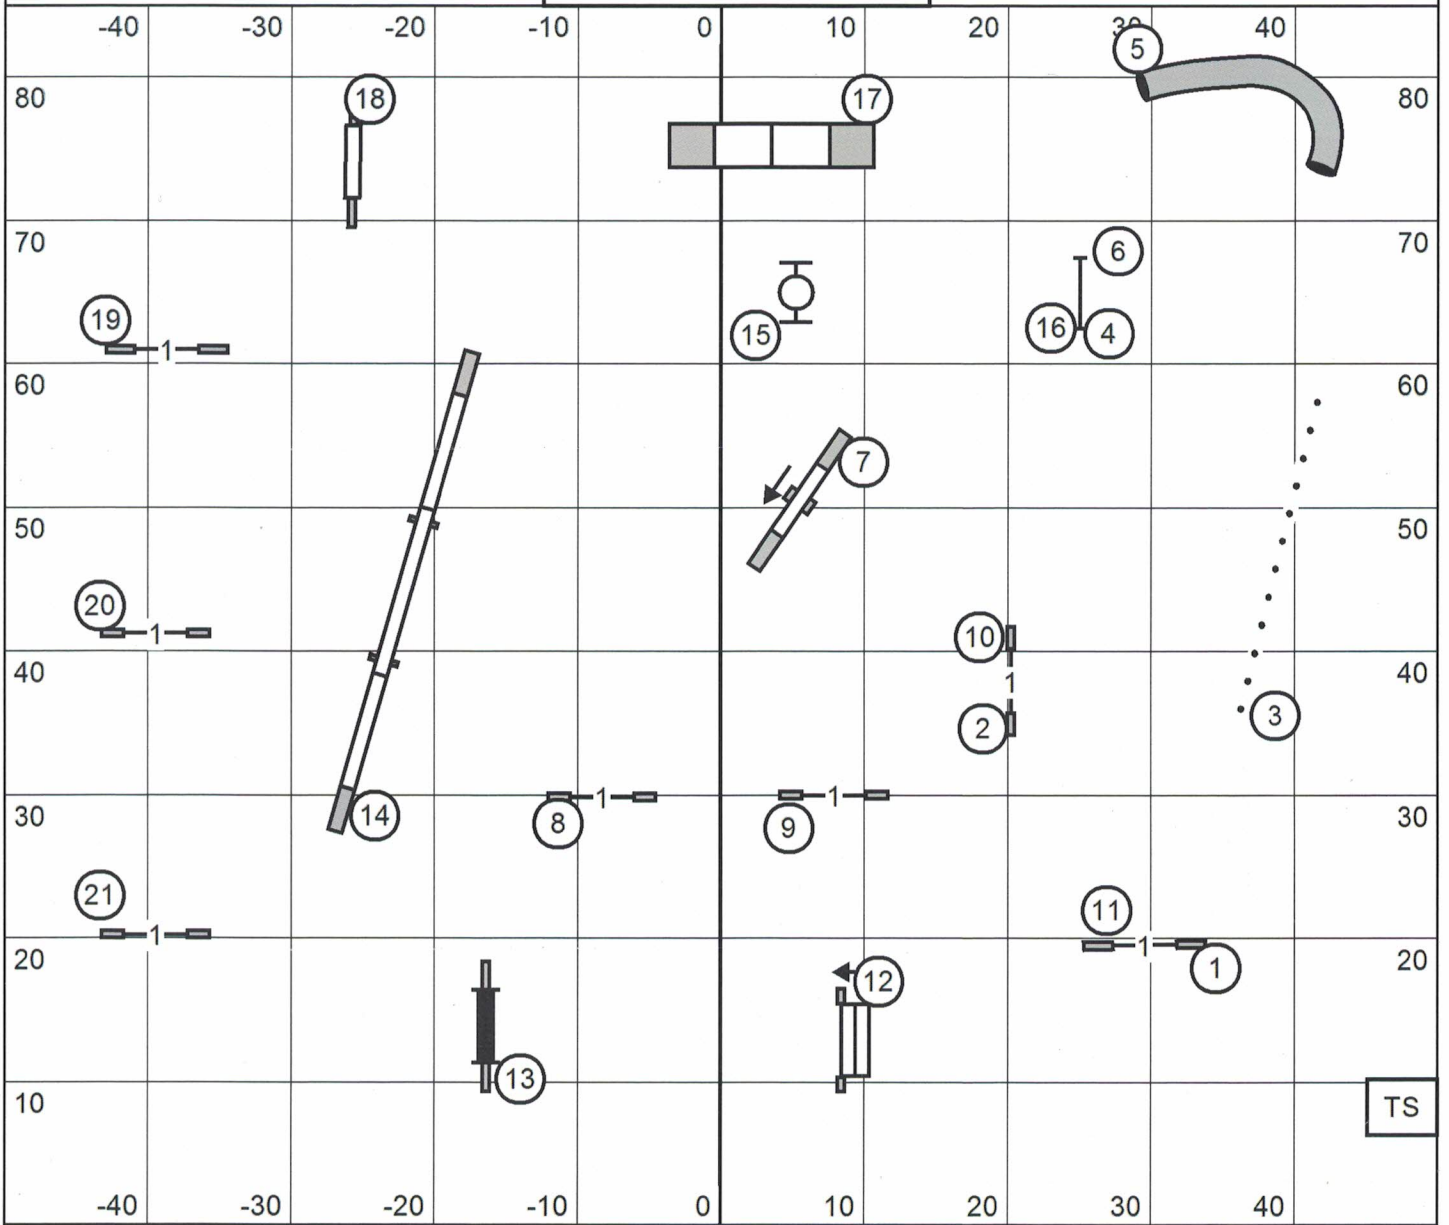

Moore County Kennel Club
Friday 1/19/18 Premier Std
Judge Karl Blakely