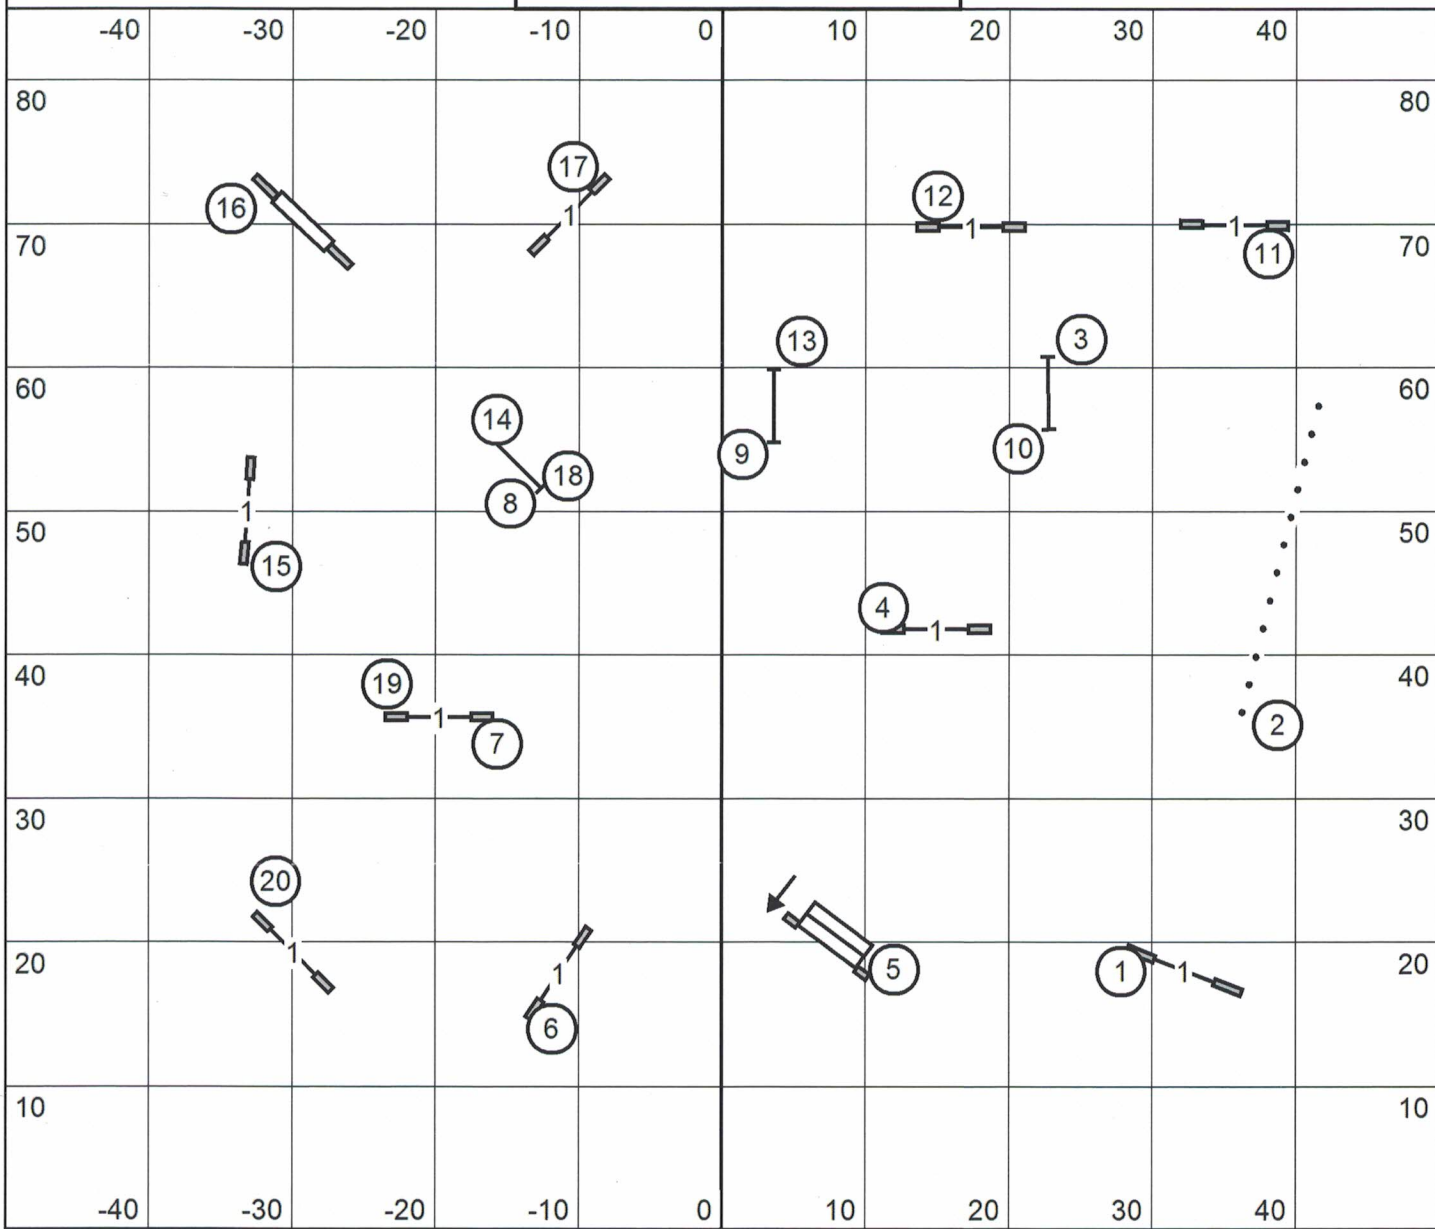

Moore County Kennel Club  
 Friday 1/19/18 Exc/Master JWW  
 Judge Karl Blakely

Moore County Kennel Club  
 Friday 1/19/18 Open JWW  
 Judge Karl Blakely

Moore County Kennel Club  
 Friday 1/19/18 Novice JWW  
 Judge Karl Blakely

Moore County Kennel Club  
 Friday 1/19/18 Premier Std  
 Judge Karl Blakely

Moore County Kennel Club  
 Friday 1/19/18 Exc/Master Std  
 Judge Karl Blakely

Moore County Kennel Club  
 Friday 1/19/18 Open Std  
 Judge Karl Blakely

Moore County Kennel Club  
 Friday 1/19/18 Novice Std  
 Judge Karl Blakely