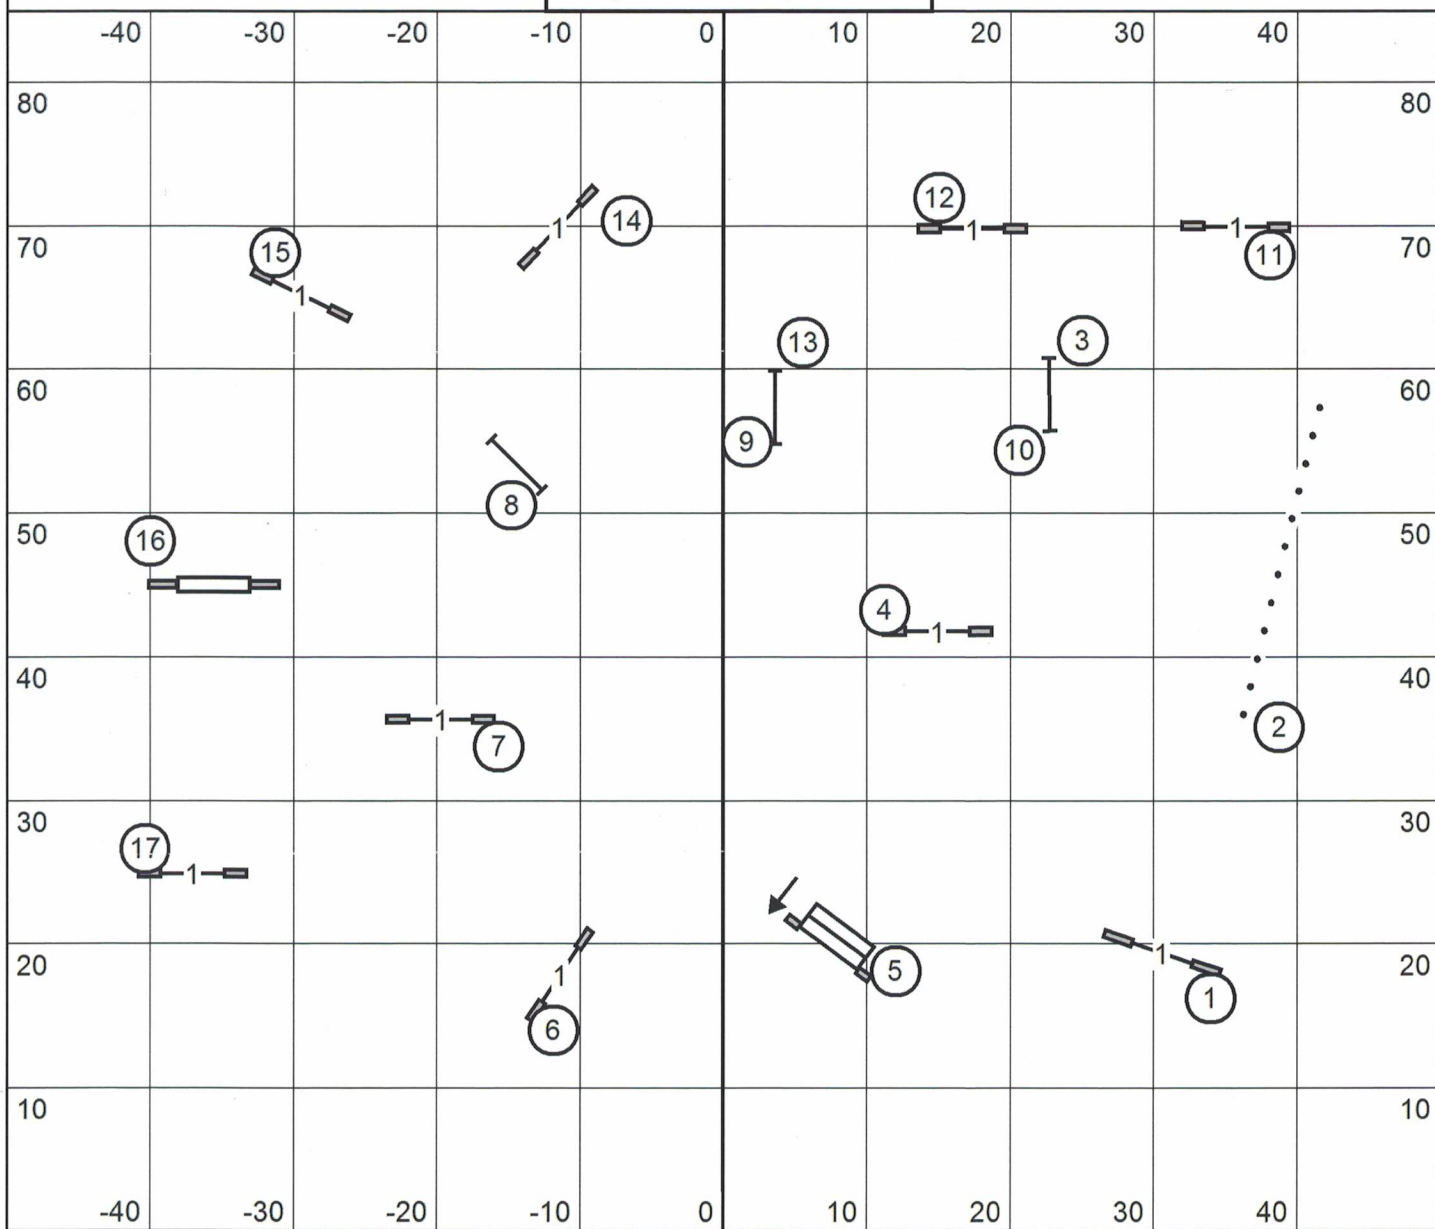

Moore County Kennel Club
Friday 1/19/18 Open JWW
Judge Karl Blakely