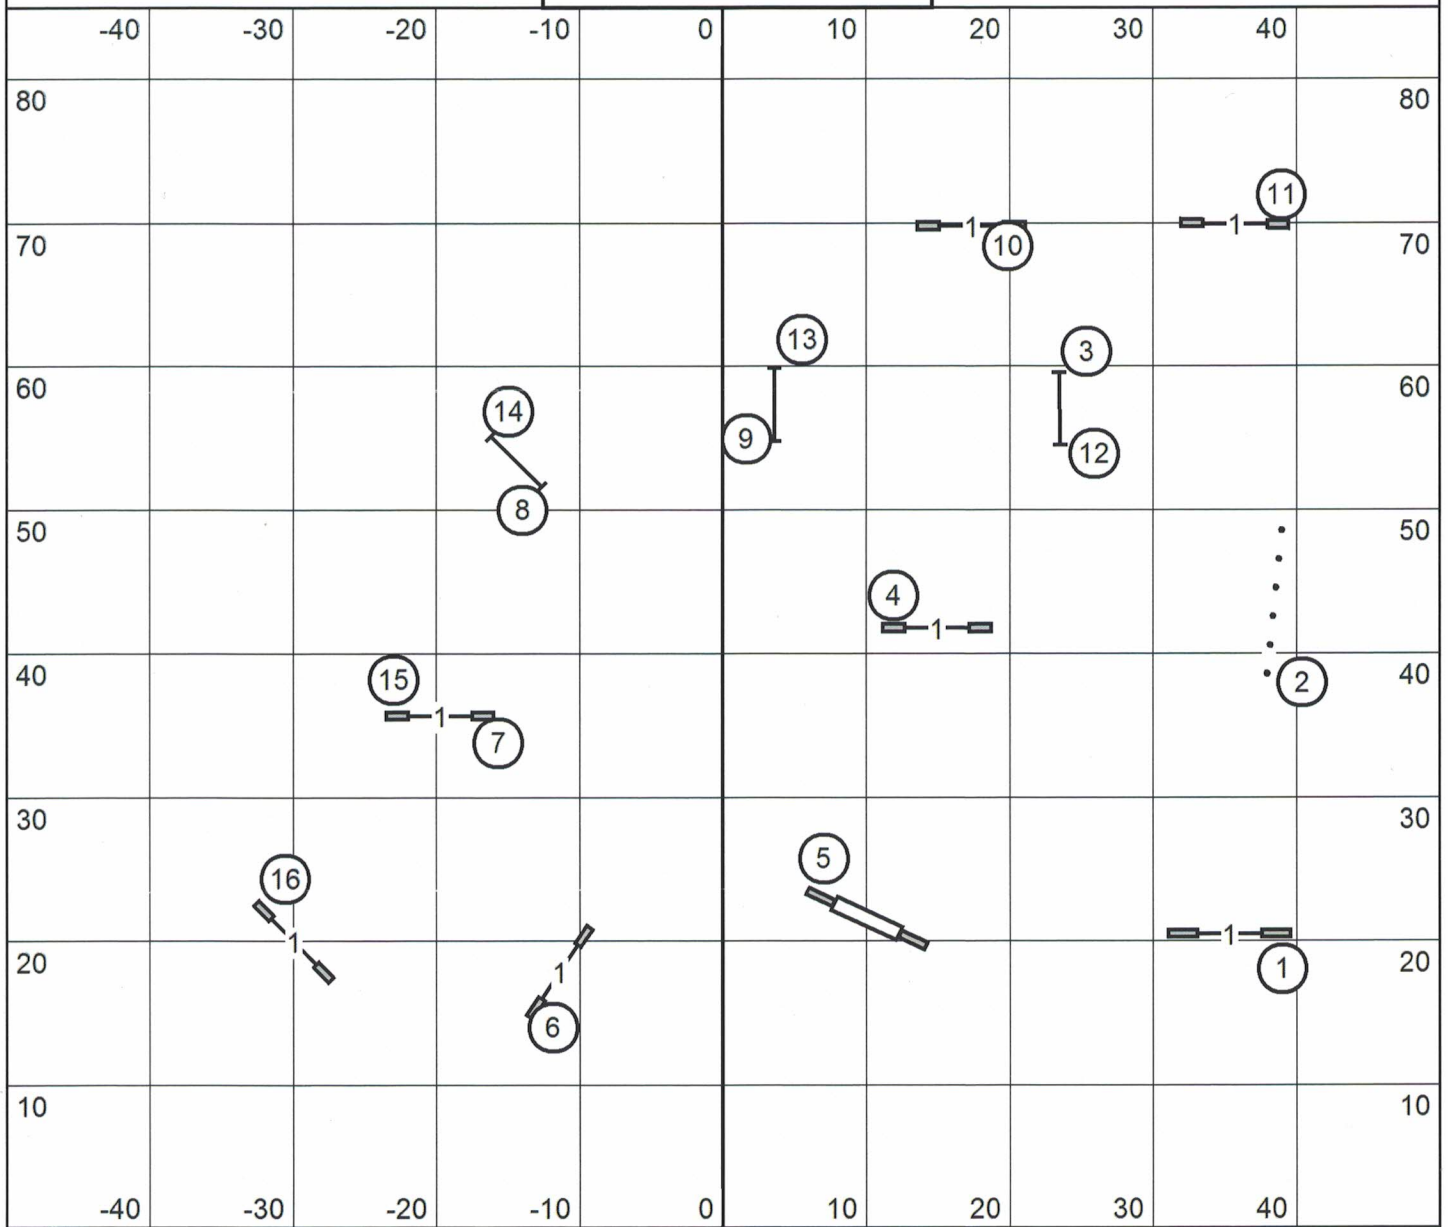

Moore County Kennel Club
Friday 1/19/18 Novice JWW
Judge Karl Blakely