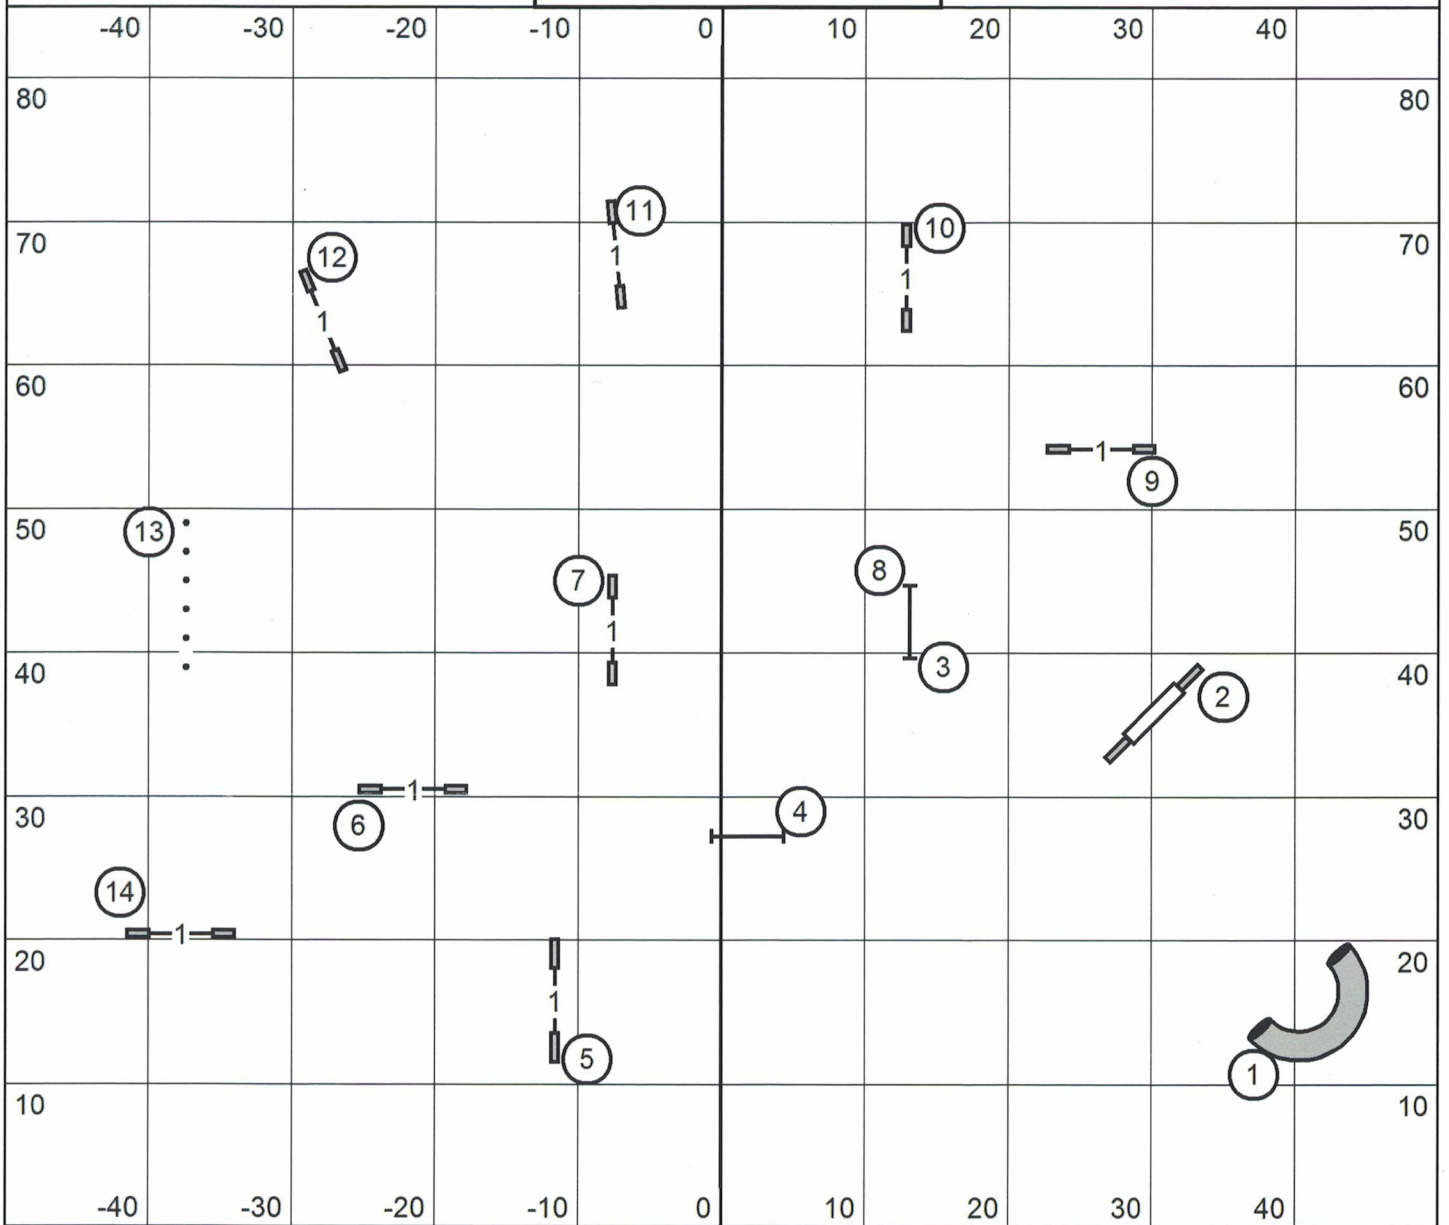

Moore County Kennel Club
 Sunday 1/21/18 Exc/Master JWW
 Judge Karl Blakely

Moore County Kennel Club
 Sunday 1/21/18 Open JWW
 Judge Karl Blakely

Moore County Kennel Club
 Sunday 1/21/18 Novice JWW
 Judge Karl Blakely

Moore County Kennel Club
 Sunday 1/21/18 Exc/Master Std
 Judge Karl Blakely

Moore County Kennel Club
 Sunday 1/21/18 Open Std
 Judge Karl Blakely

Moore County Kennel Club
 Sunday 1/21/18 Novice Std
 Judge Karl Blakely