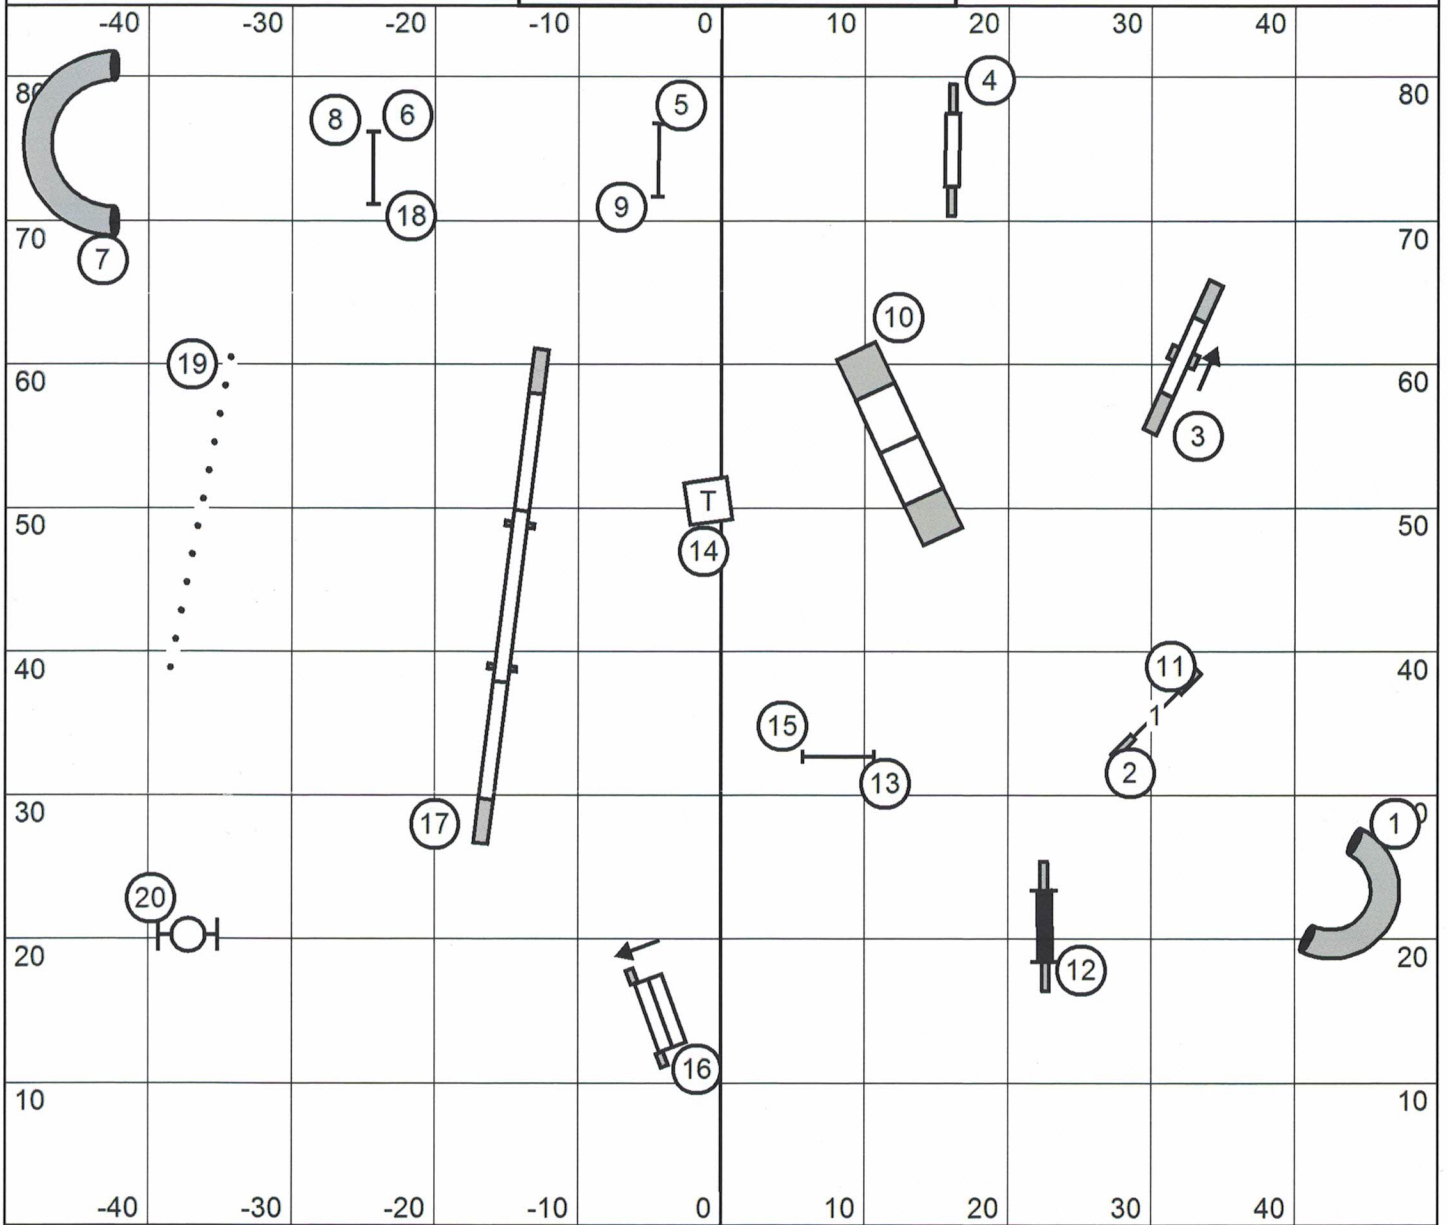

Moore County Kennel Club
 Sunday 1/21/18 Exc/Master Std
 Judge Karl Blakely

Moore County Kennel Club
 Sunday 1/21/18 Open Std
 Judge Karl Blakely

Moore County Kennel Club
 Sunday 1/21/18 Novice Std
 Judge Karl Blakely