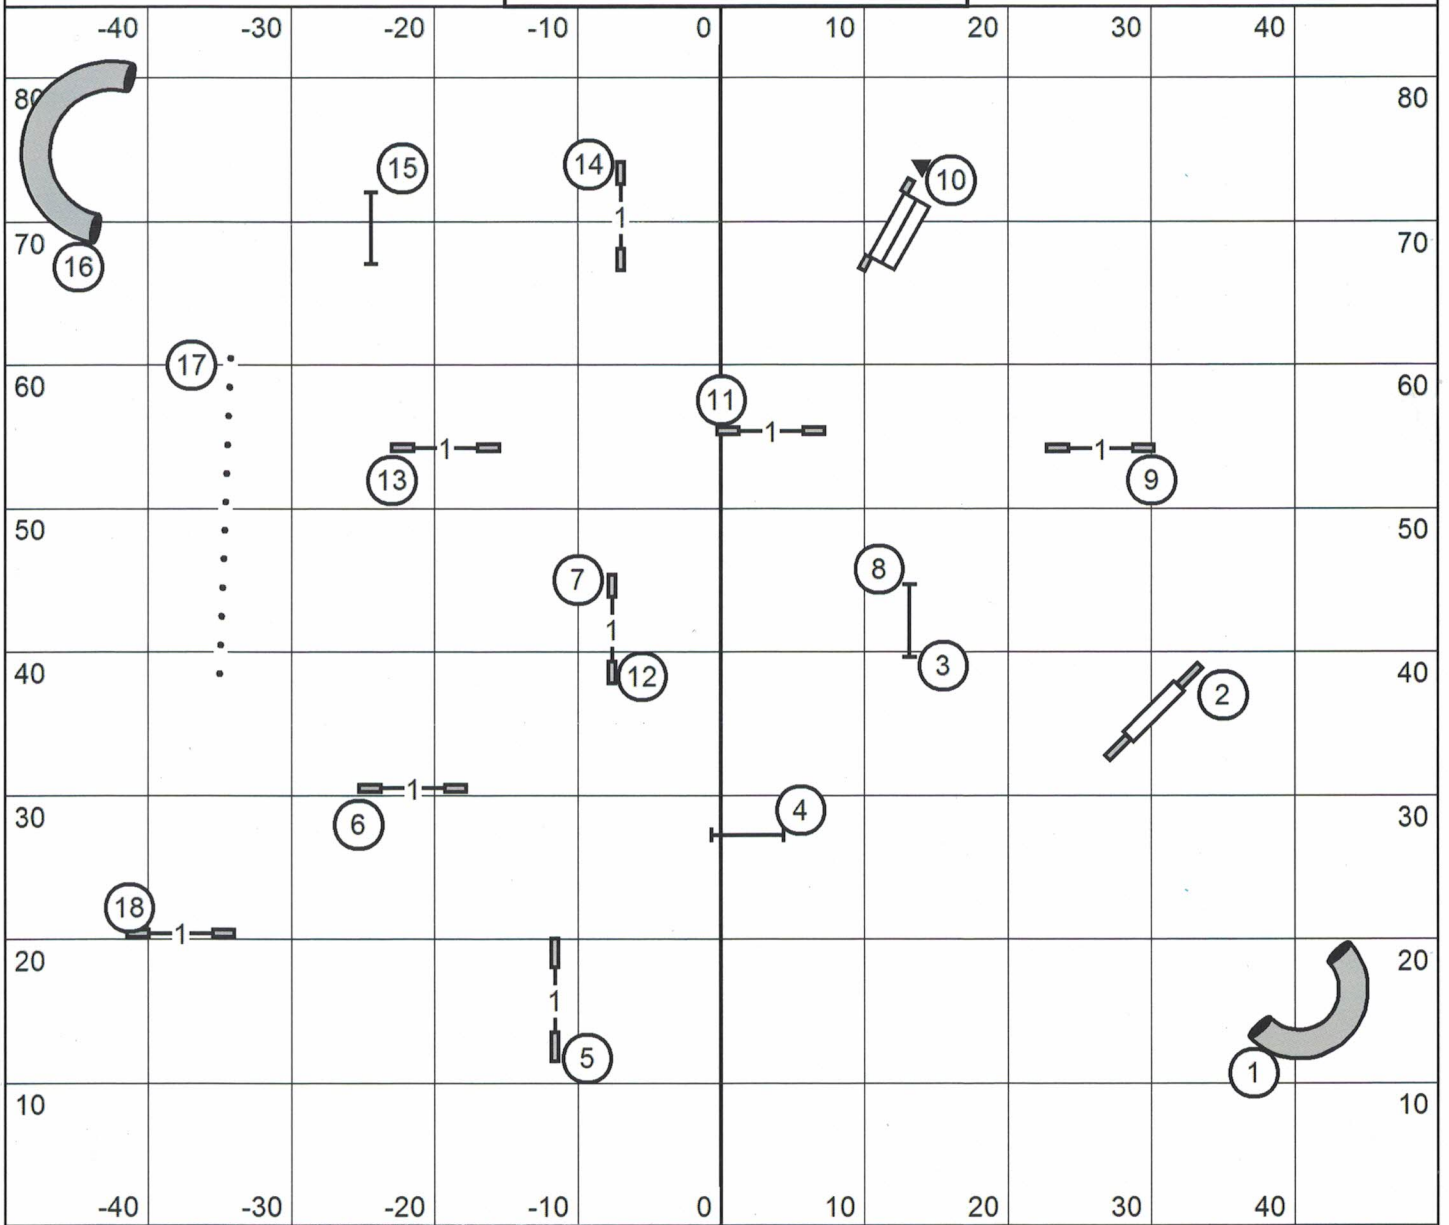

Moore County Kennel Club
 Sunday 1/21/18 Exc/Master JWW
 Judge Karl Blakely

Moore County Kennel Club
 Sunday 1/21/18 Open JWW
 Judge Karl Blakely

Moore County Kennel Club
 Sunday 1/21/18 Novice JWW
 Judge Karl Blakely

Moore County Kennel Club
 Sunday 1/21/18 Exc/Master Std
 Judge Karl Blakely

Moore County Kennel Club
 Sunday 1/21/18 Open Std
 Judge Karl Blakely

Moore County Kennel Club
 Sunday 1/21/18 Novice Std
 Judge Karl Blakely