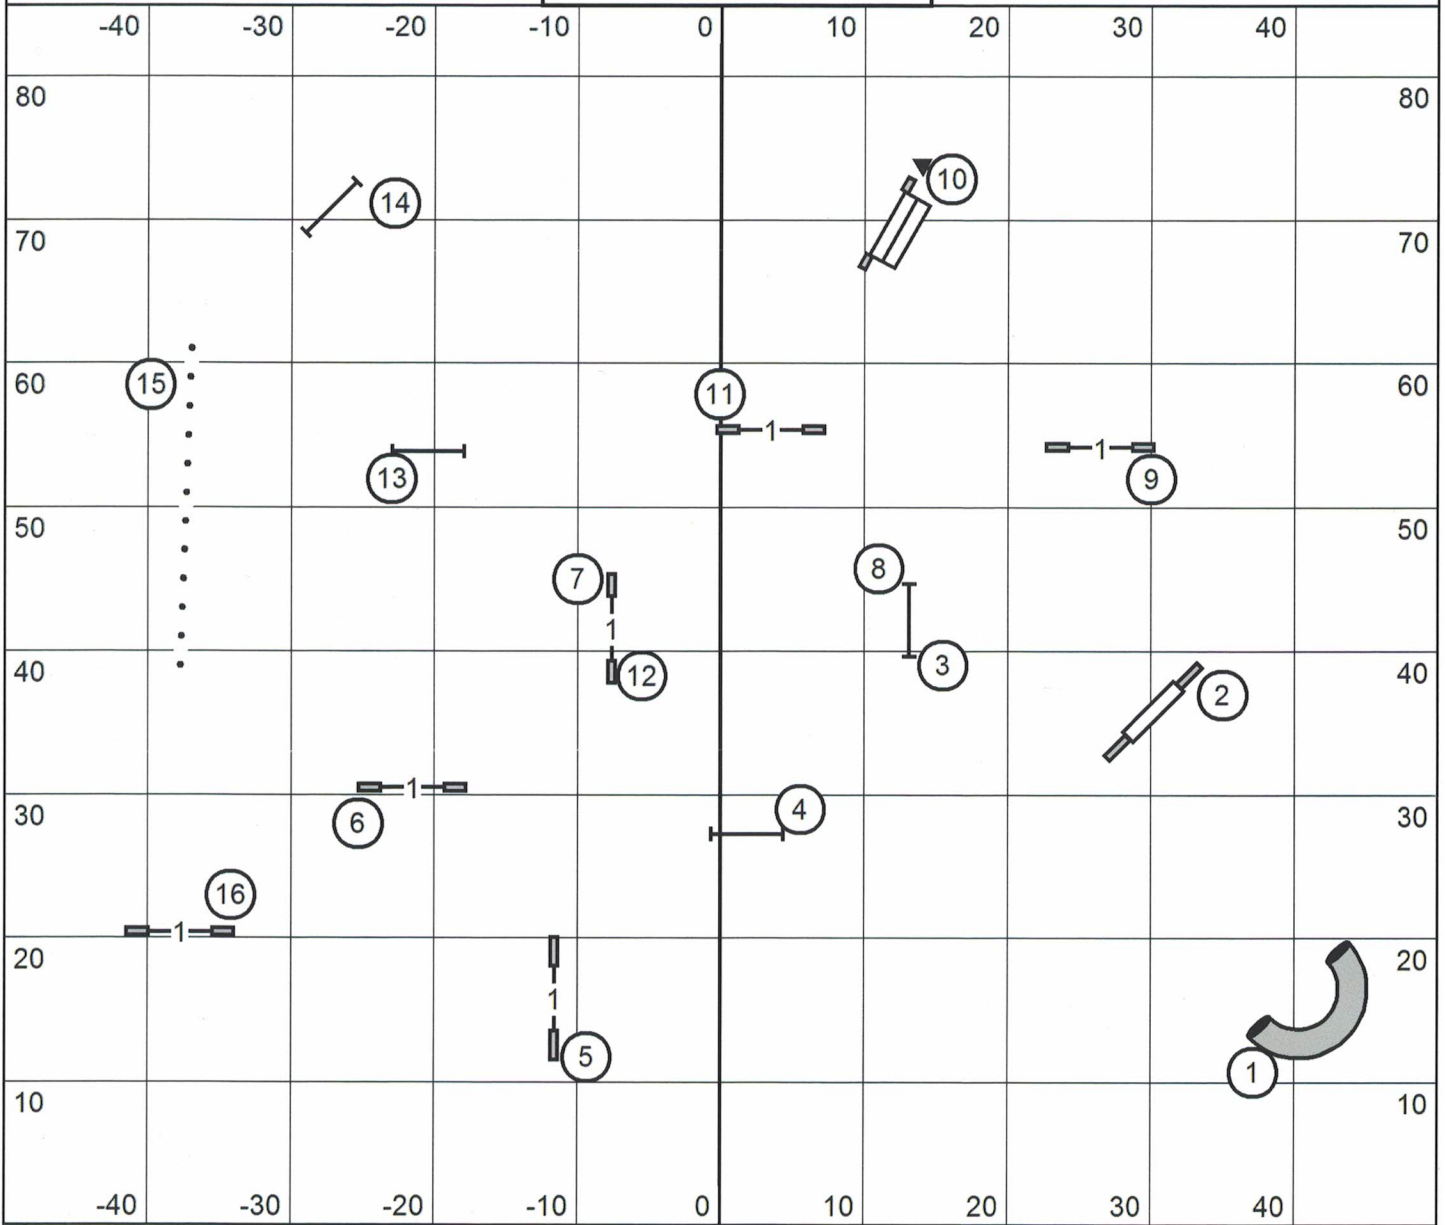

Moore County Kennel Club
 Sunday 1/21/18 Exc/Master JWW
 Judge Karl Blakely

Moore County Kennel Club
 Sunday 1/21/18 Open JWW
 Judge Karl Blakely

Moore County Kennel Club
 Sunday 1/21/18 Novice JWW
 Judge Karl Blakely

Moore County Kennel Club
 Sunday 1/21/18 Exc/Master Std
 Judge Karl Blakely

Moore County Kennel Club
 Sunday 1/21/18 Open Std
 Judge Karl Blakely

Moore County Kennel Club
 Sunday 1/21/18 Novice Std
 Judge Karl Blakely