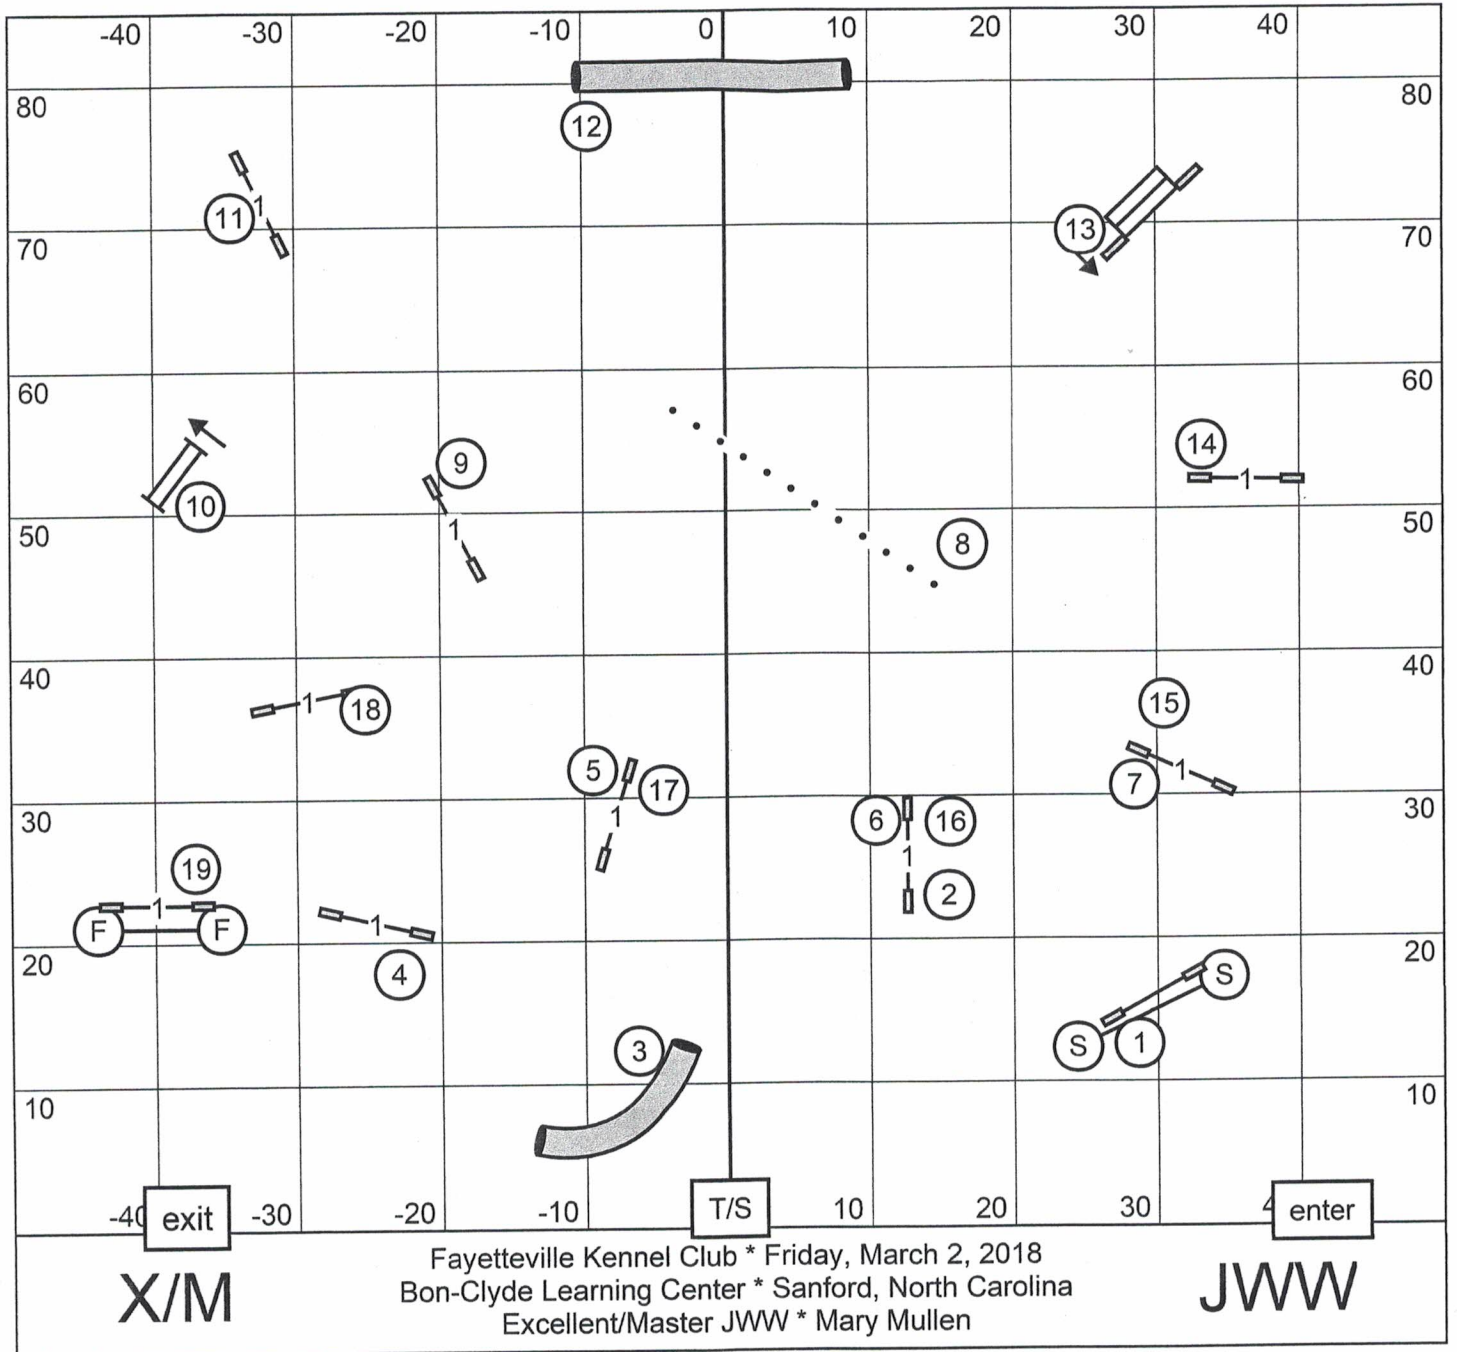

Fayetteville Kennel Club \* Friday, March 2, 2018  
 Bon-Clyde Learning Center \* Sanford, North Carolina  
 Premier Standard \* Mary Mullen

Fayetteville Kennel Club \* Friday, March 2, 2018  
 Bon-Clyde Learning Center \* Sanford, North Carolina  
 Excellent/Master Standard \* Mary Mullen

X/M

STND

Fayetteville Kennel Club \* Friday, March 2, 2018  
 Bon-Clyde Learning Center \* Sanford, North Carolina  
 Open Standard \* Mary Mullen

**OPEN**

**STND**

Fayetteville Kennel Club \* Friday, March 2, 2018  
 Bon-Clyde Learning Center \* Sanford, North Carolina  
 Novice Standard \* Mary Mullen

NOVICE

STND

OPEN

JWW