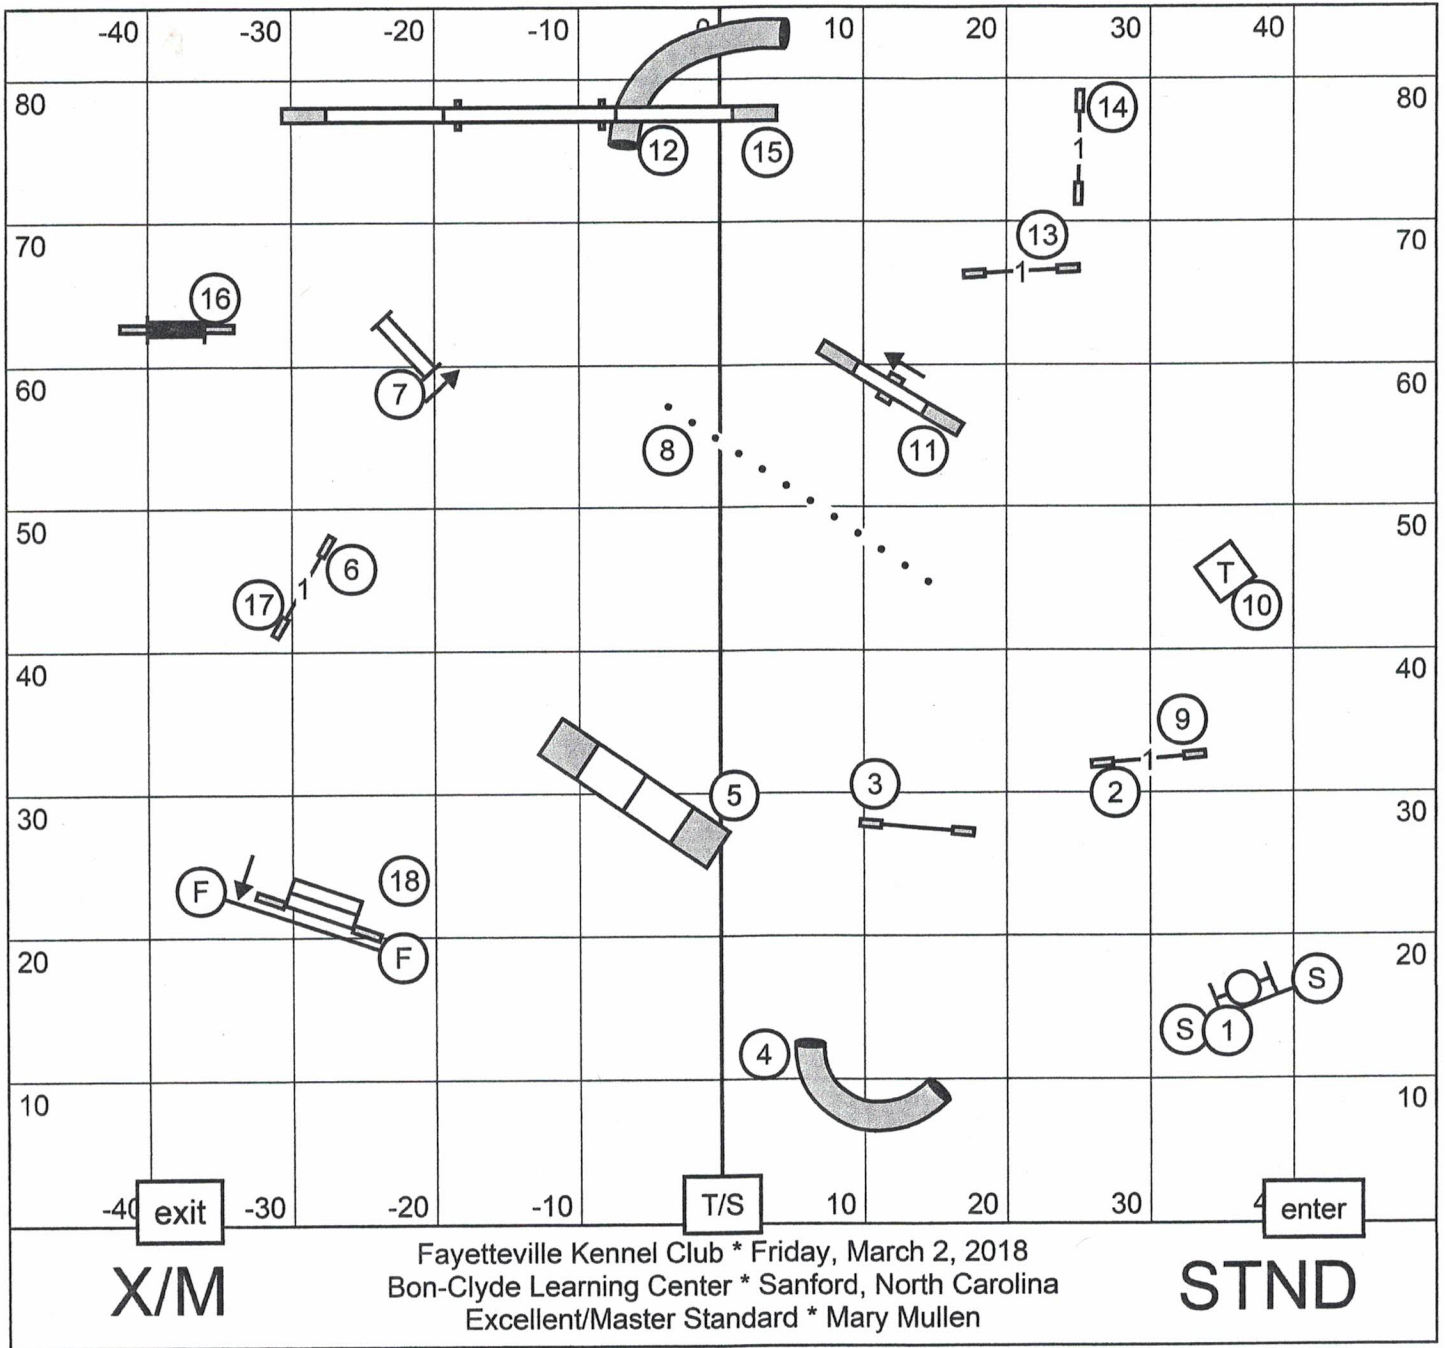

Fayetteville Kennel Club \* Friday, March 2, 2018  
 Bon-Clyde Learning Center \* Sanford, North Carolina  
 Premier Standard \* Mary Mullen

Fayetteville Kennel Club \* Friday, March 2, 2018  
 Bon-Clyde Learning Center \* Sanford, North Carolina  
 Excellent/Master Standard \* Mary Mullen

X/M

STND

Fayetteville Kennel Club \* Friday, March 2, 2018  
 Bon-Clyde Learning Center \* Sanford, North Carolina  
 Open Standard \* Mary Mullen

**OPEN**

**STND**

Fayetteville Kennel Club \* Friday, March 2, 2018  
 Bon-Clyde Learning Center \* Sanford, North Carolina  
 Novice Standard \* Mary Mullen

NOVICE

STND

OPEN

JWW