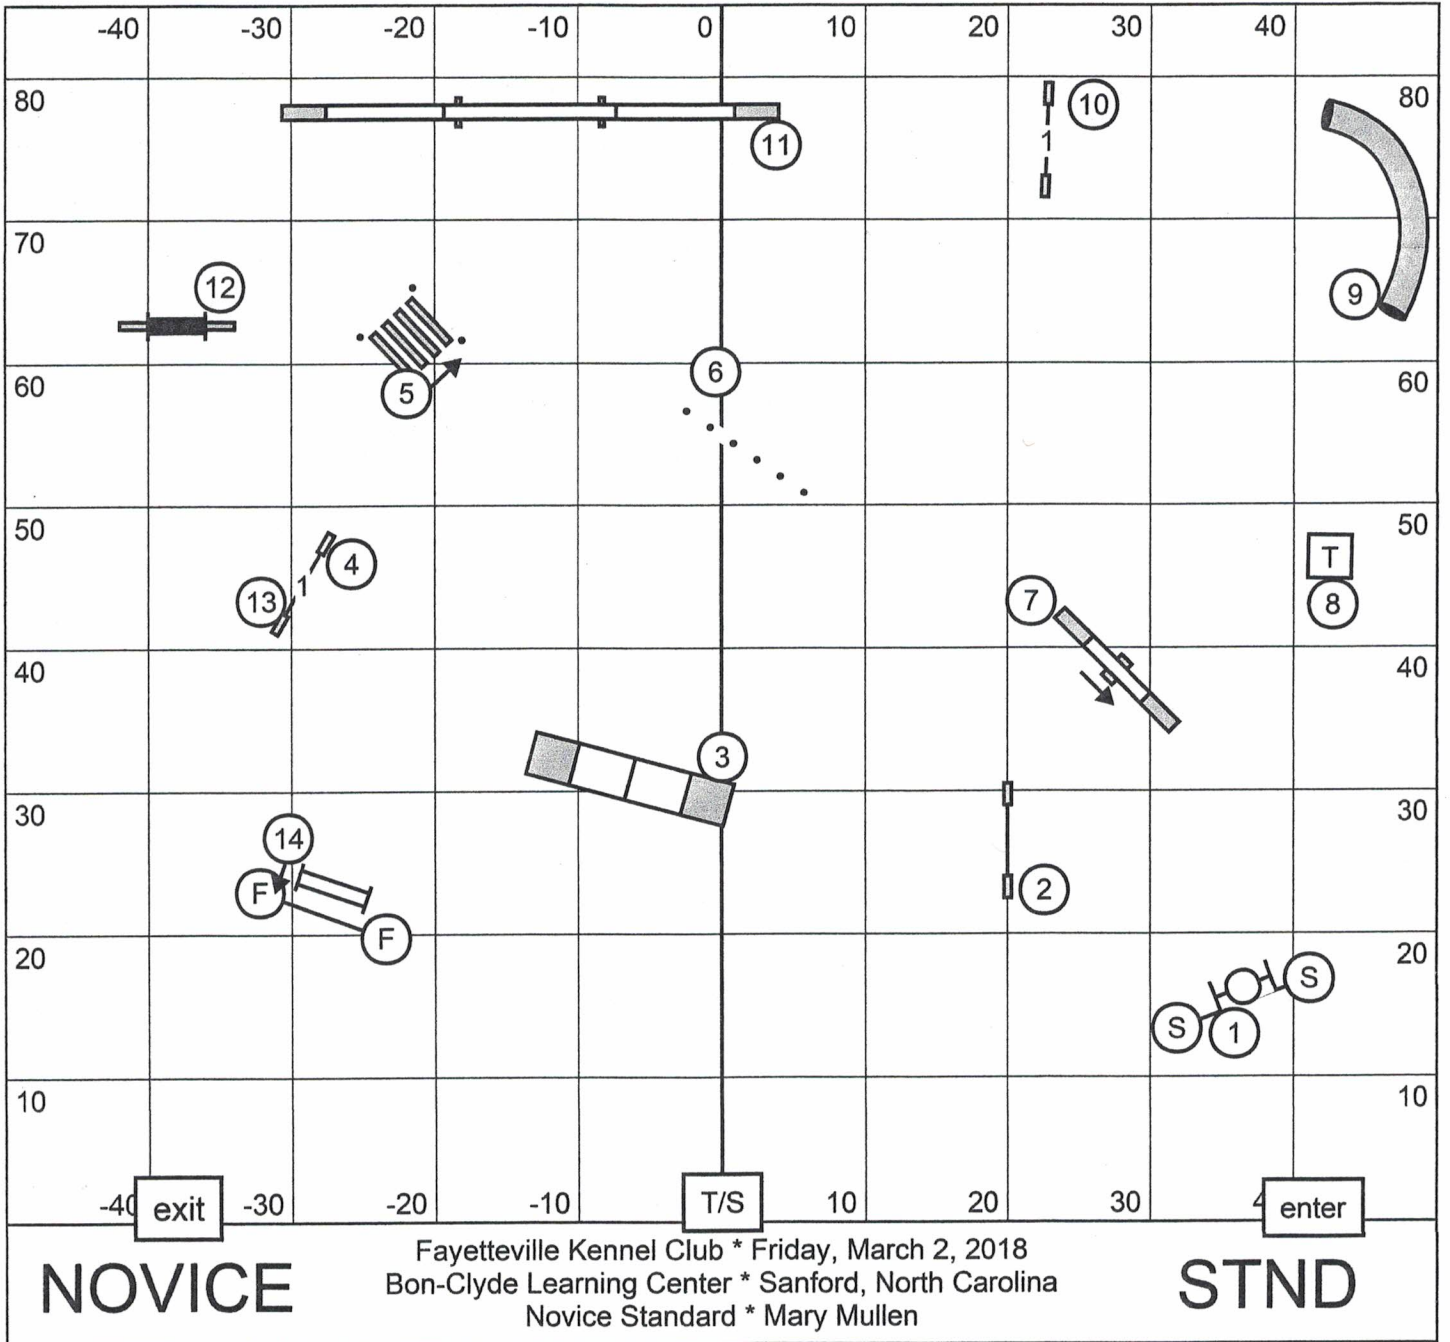

X/M

STND

Fayetteville Kennel Club \* Friday, March 2, 2018  
 Bon-Clyde Learning Center \* Sanford, North Carolina  
 Open Standard \* Mary Mullen

**OPEN**

**STND**

Fayetteville Kennel Club \* Friday, March 2, 2018  
 Bon-Clyde Learning Center \* Sanford, North Carolina  
 Novice Standard \* Mary Mullen

NOVICE

STND

OPEN

JWW