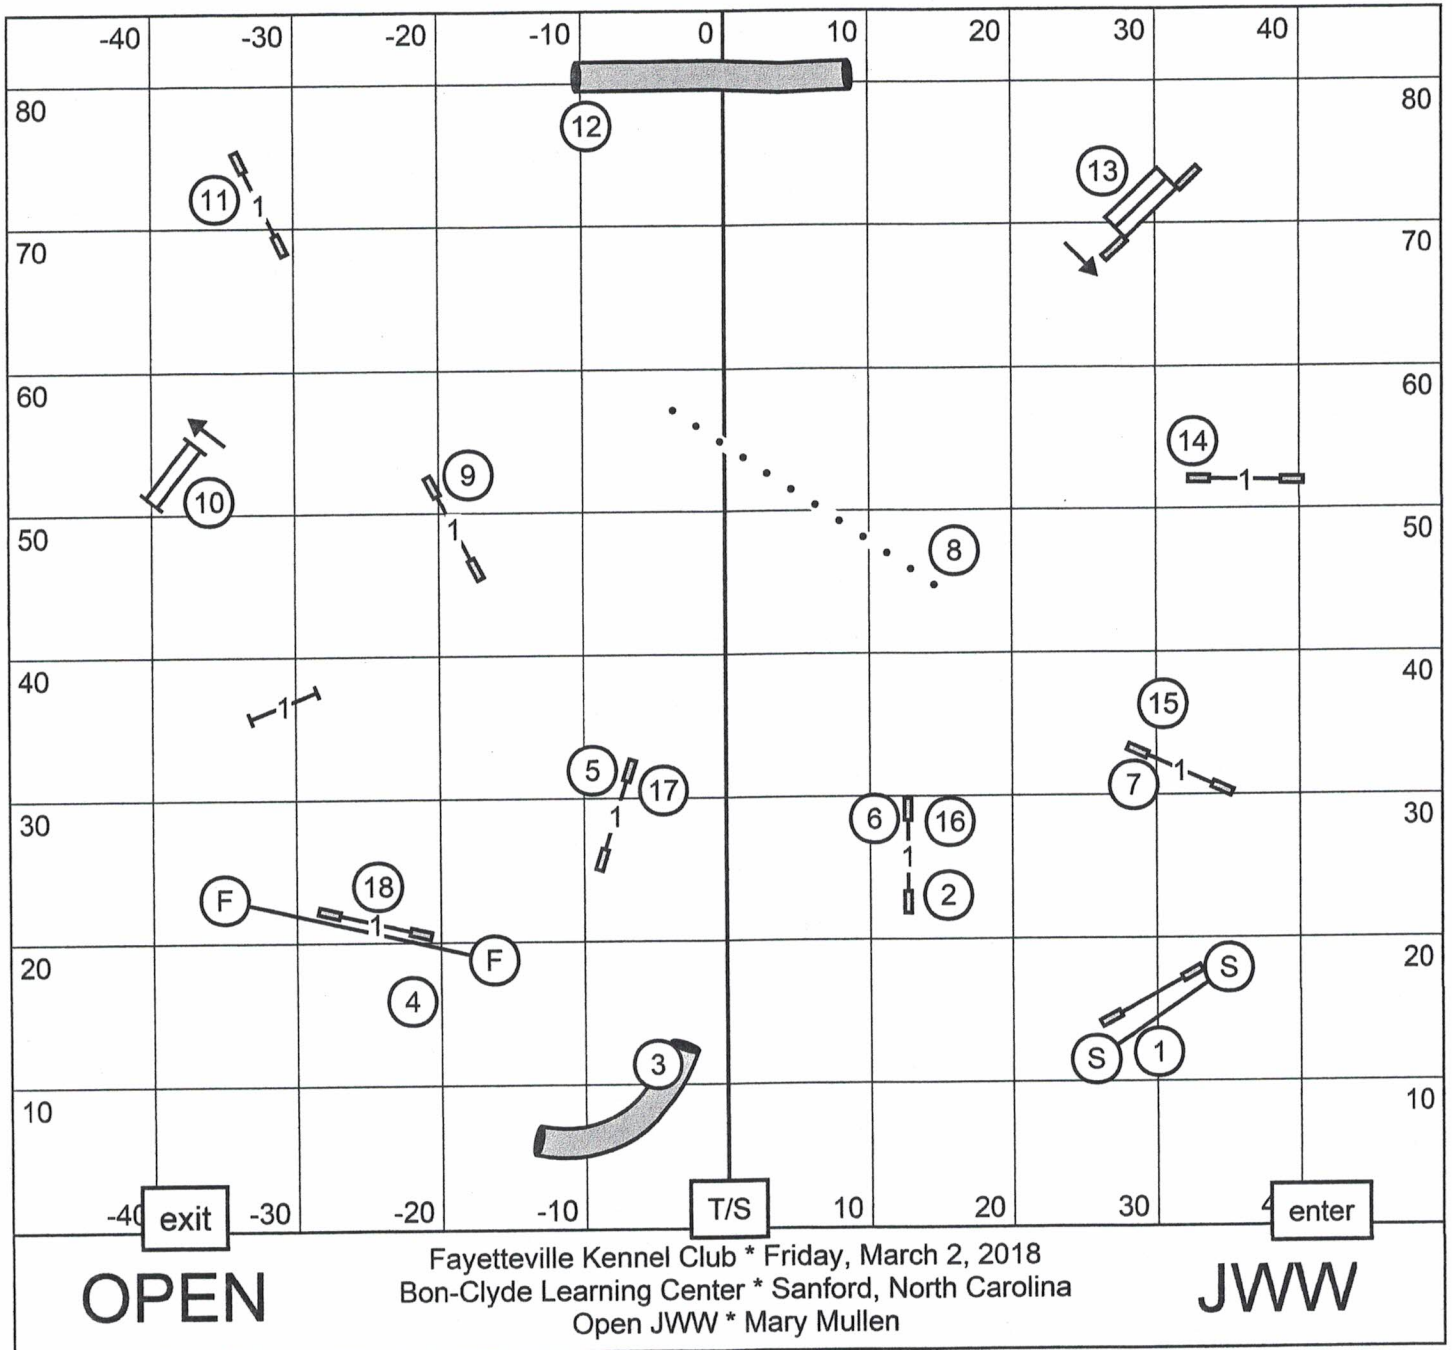

Fayetteville Kennel Club \* Friday, March 2, 2018  
 Bon-Clyde Learning Center \* Sanford, North Carolina  
 Premier Standard \* Mary Mullen

Fayetteville Kennel Club \* Friday, March 2, 2018  
 Bon-Clyde Learning Center \* Sanford, North Carolina  
 Excellent/Master Standard \* Mary Mullen

X/M

STND

Fayetteville Kennel Club \* Friday, March 2, 2018  
 Bon-Clyde Learning Center \* Sanford, North Carolina  
 Open Standard \* Mary Mullen

**OPEN**

**STND**

Fayetteville Kennel Club \* Friday, March 2, 2018  
 Bon-Clyde Learning Center \* Sanford, North Carolina  
 Novice Standard \* Mary Mullen

NOVICE

STND

OPEN

JWW