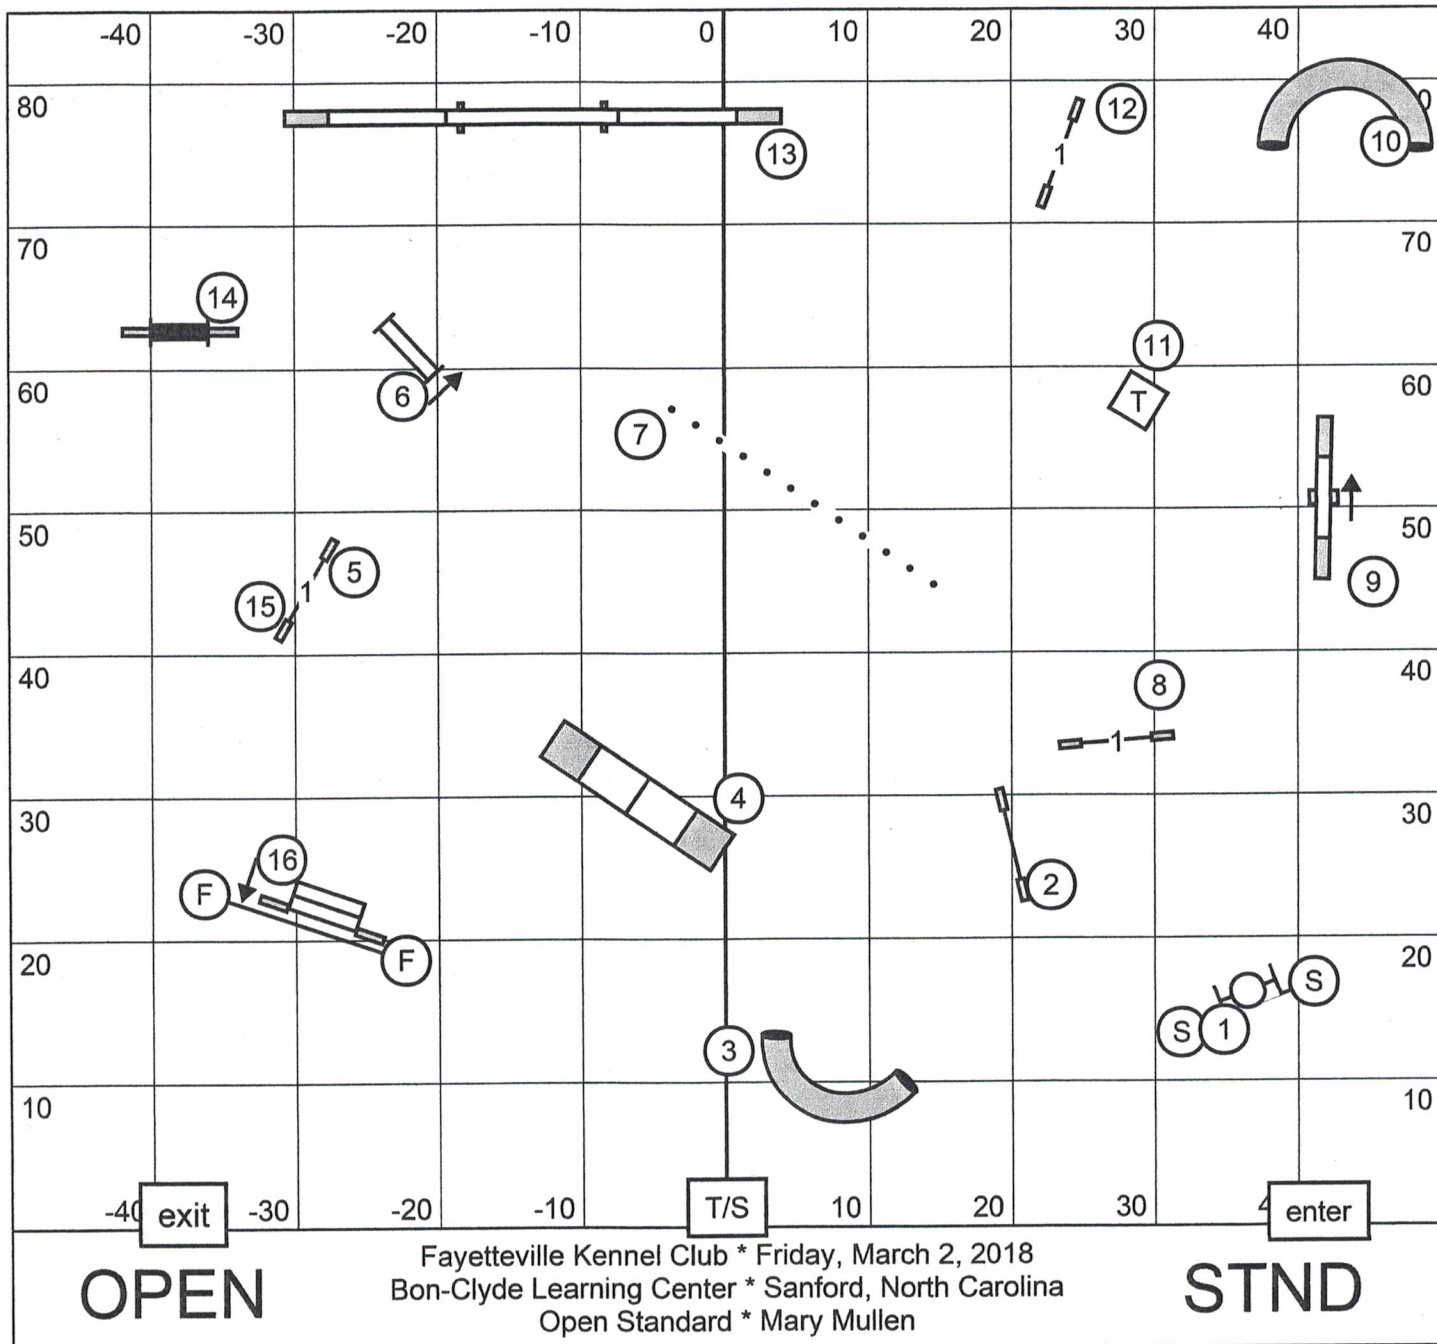

Fayetteville Kennel Club \* Friday, March 2, 2018  
 Bon-Clyde Learning Center \* Sanford, North Carolina  
 Premier Standard \* Mary Mullen

Fayetteville Kennel Club \* Friday, March 2, 2018  
 Bon-Clyde Learning Center \* Sanford, North Carolina  
 Excellent/Master Standard \* Mary Mullen

X/M

STND

Fayetteville Kennel Club \* Friday, March 2, 2018  
 Bon-Clyde Learning Center \* Sanford, North Carolina  
 Open Standard \* Mary Mullen

**OPEN**

**STND**

Fayetteville Kennel Club \* Friday, March 2, 2018  
 Bon-Clyde Learning Center \* Sanford, North Carolina  
 Novice Standard \* Mary Mullen

NOVICE

STND

OPEN

JWW