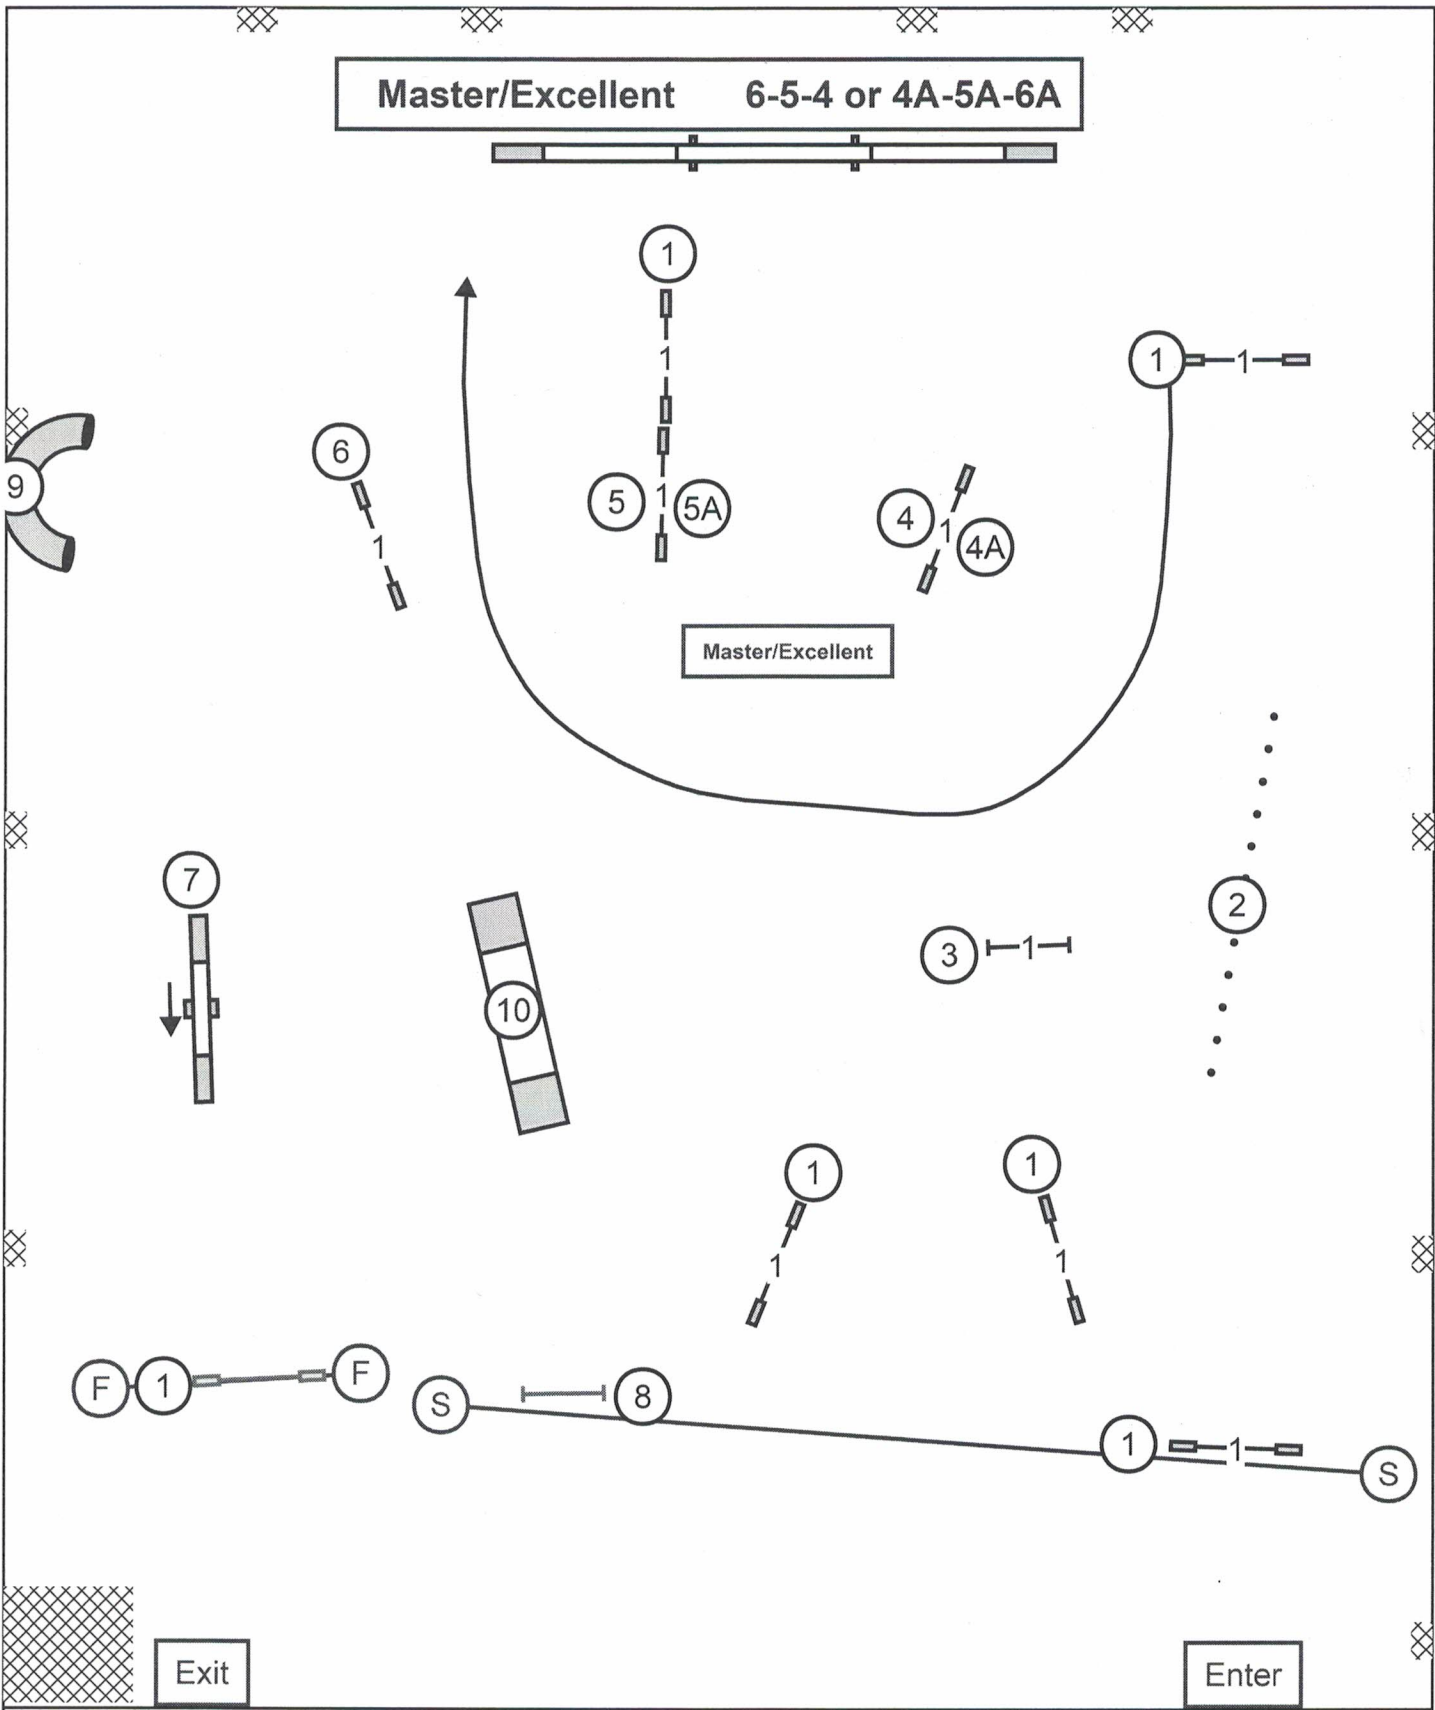

**Master/Excellent 6-5-4 or 4A-5A-6A**

**Papillon Club of America, Inc.**  
 Bob Jeffers  
 Friday: June 01, 2018

**FAST: Master/Excellent**  
 Inside on Turf 88'x104' Sprint Turf  
 Electronic Timers

**Papillon Club of America, Inc.**  
 Bob Jeffers  
**Friday: June 01, 2018**

**FAST: Open**  
 Inside on Turf 88'x104' Sprint Turf  
 Electronic Timers

Papillon Club of America, Inc.  
 Bob Jeffers  
 Friday: June 01, 2018

**FAST: Novice**  
 Inside on Turf 88'x104' Sprint Turf  
 Electronic Timers