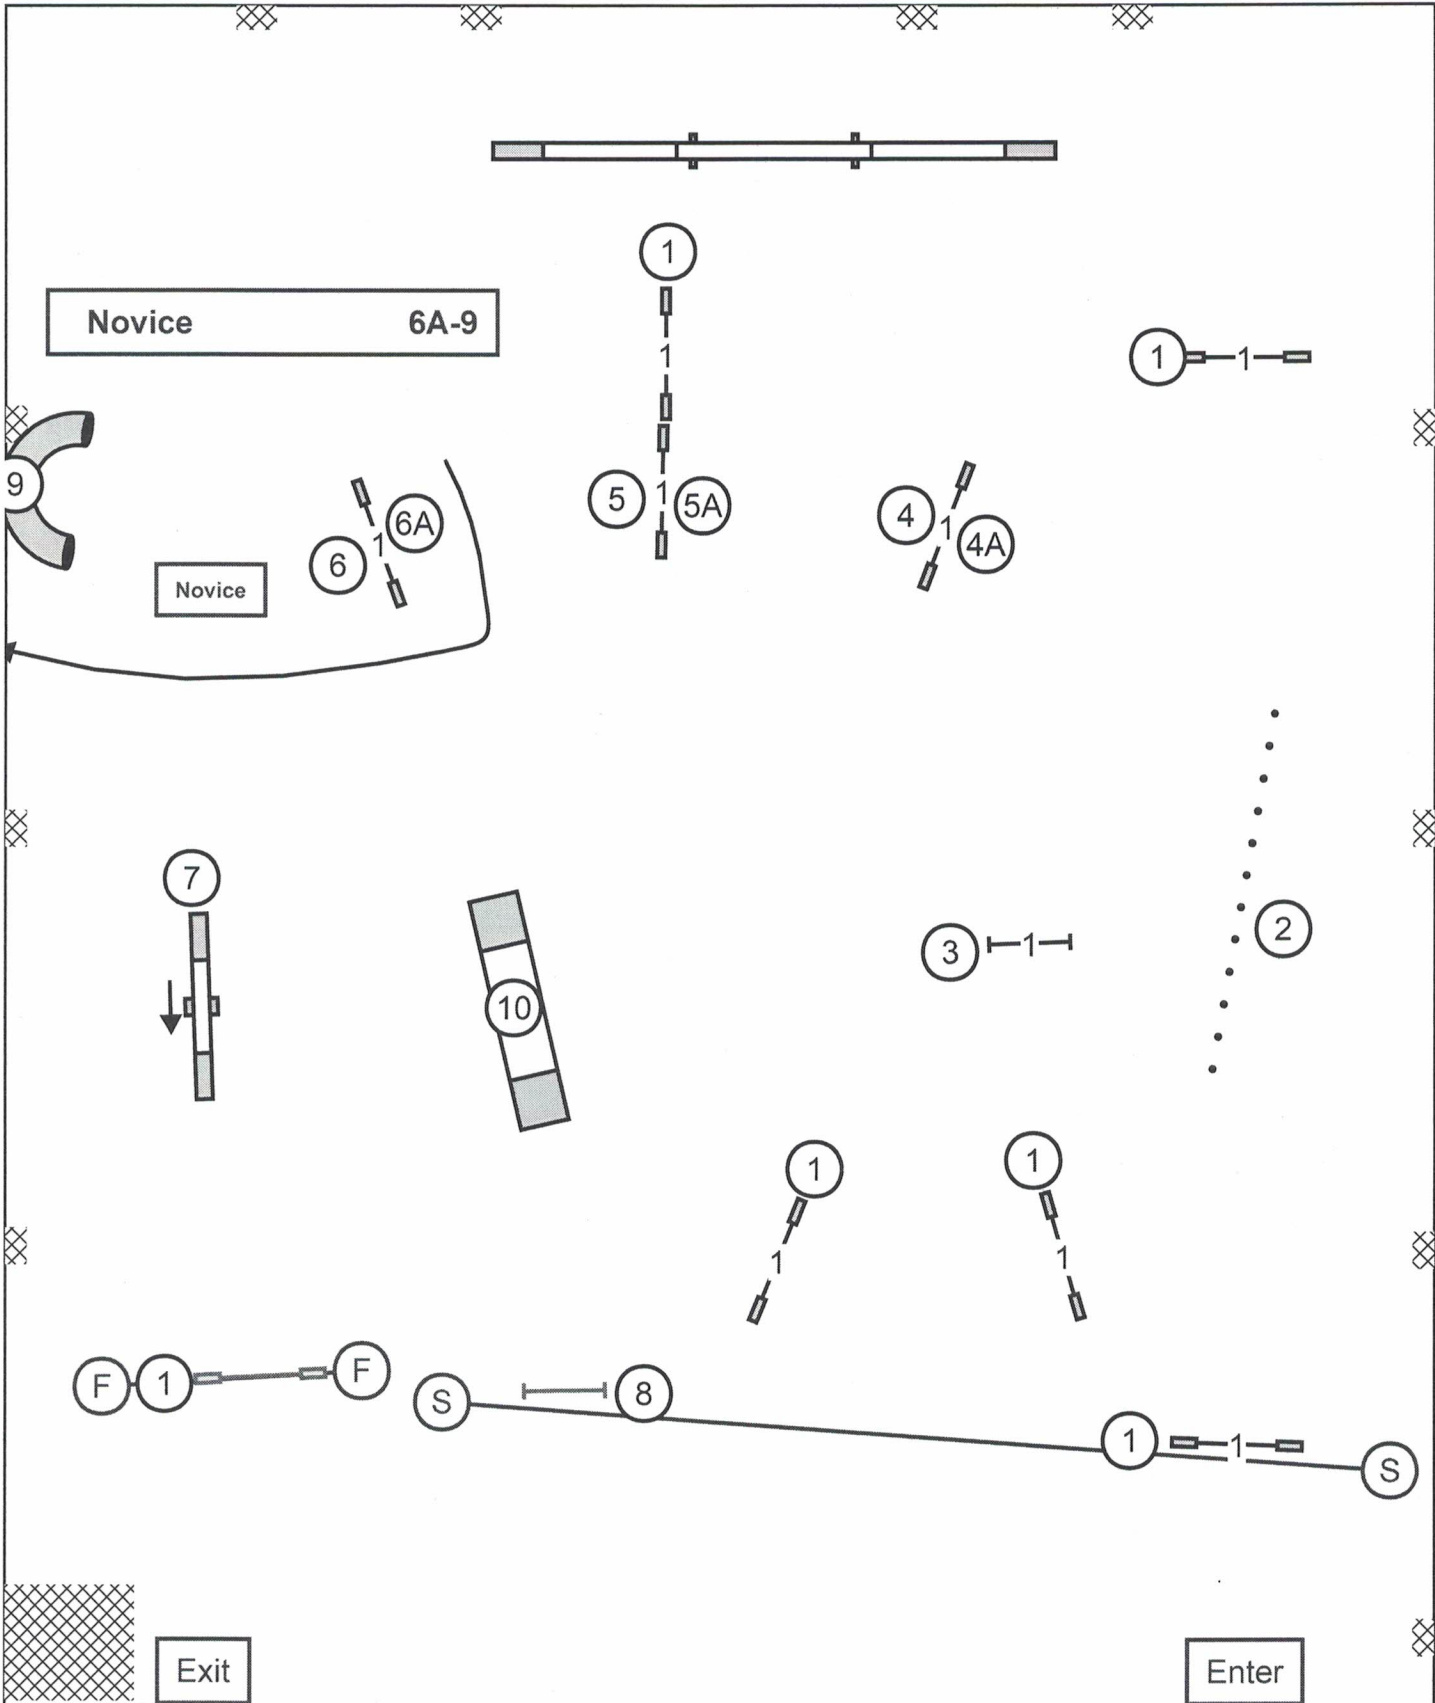

Papillon Club of America, Inc.
Bob Jeffers
Friday: June 01, 2018

FAST: Novice
Inside on Turf 88'x104' Sprint Turf
Electronic Timers