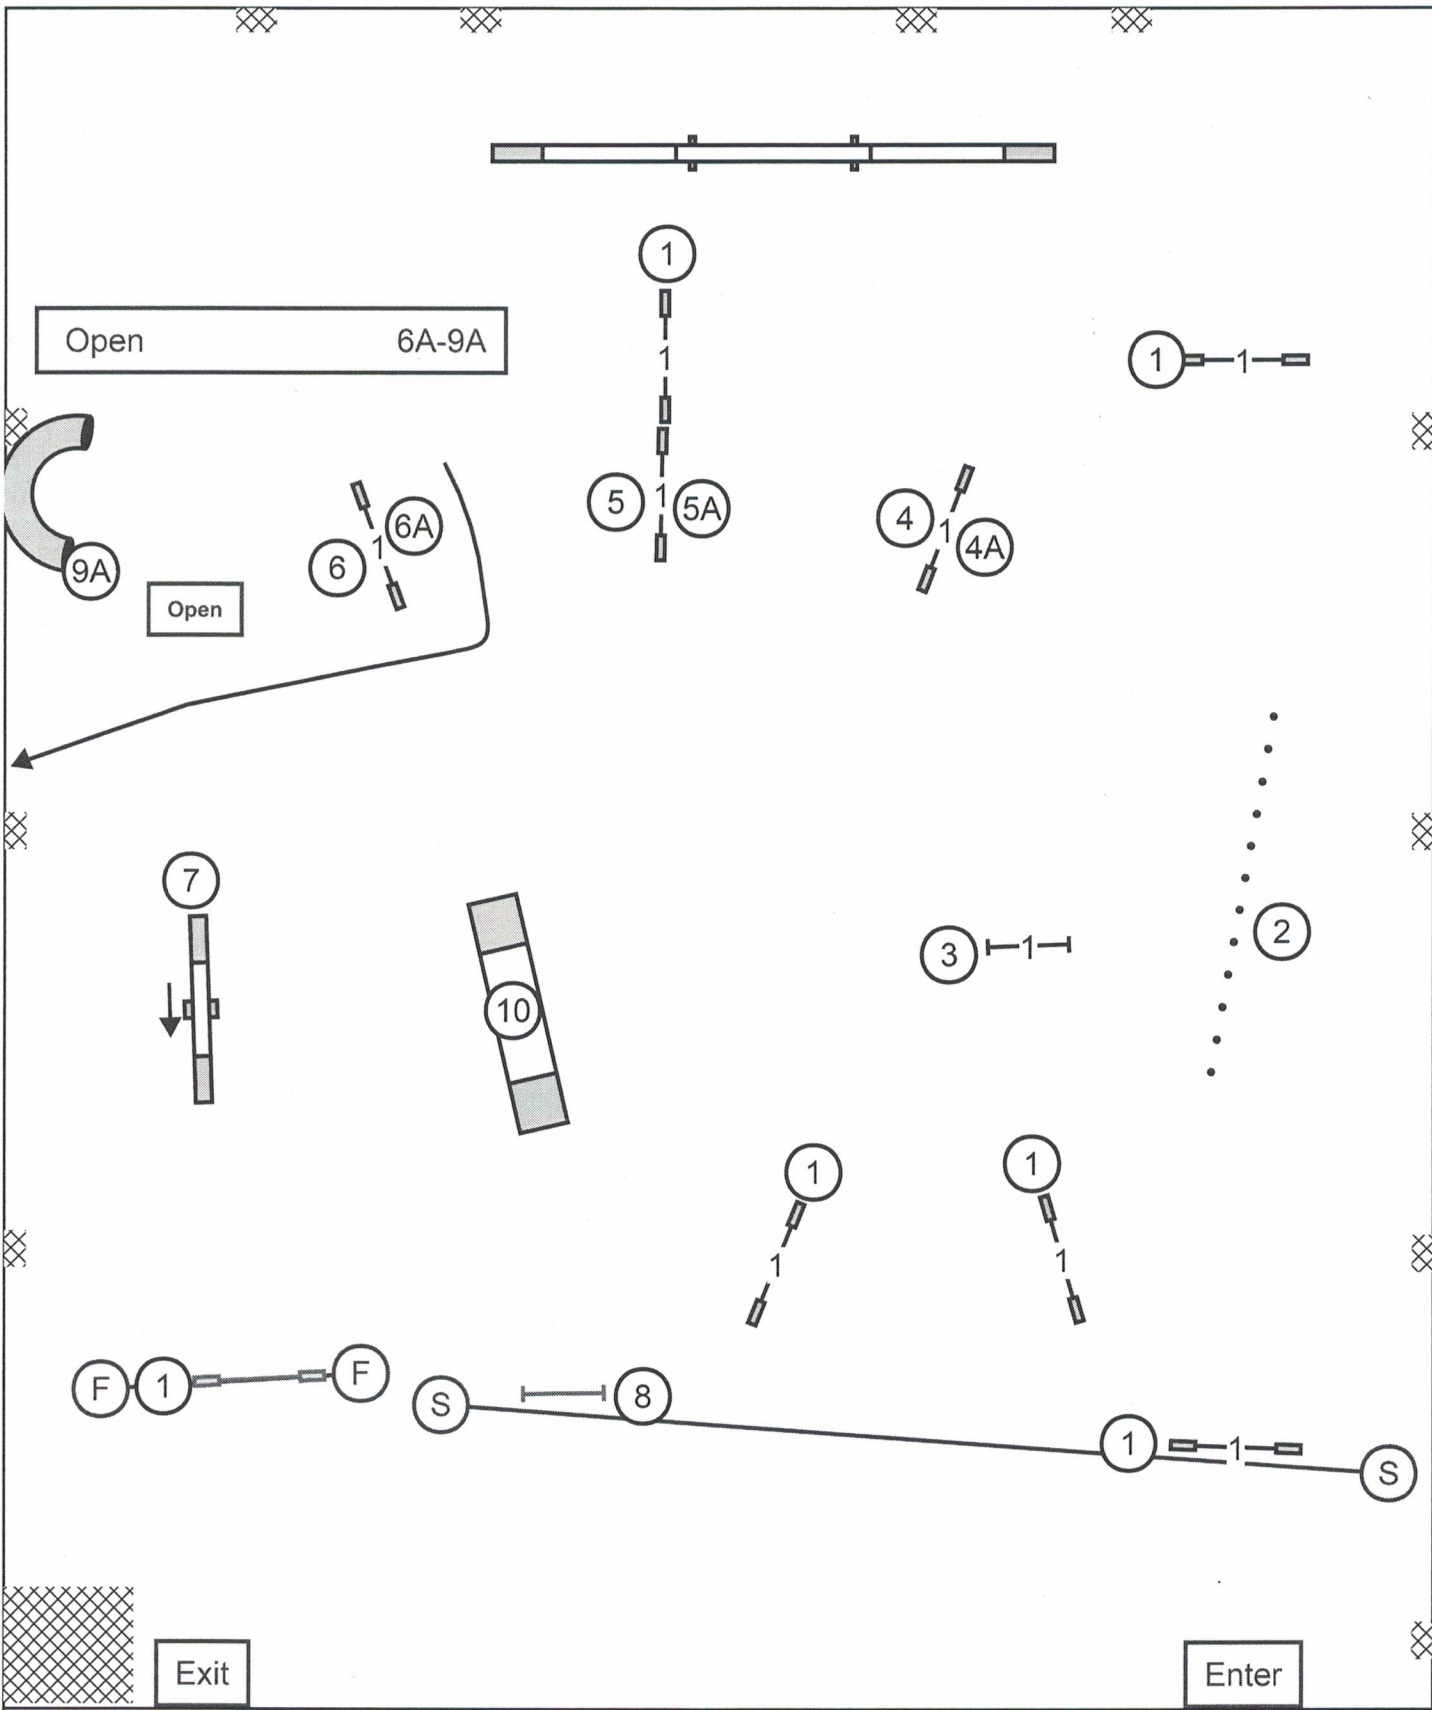

**Master/Excellent 6-5-4 or 4A-5A-6A**

**Papillon Club of America, Inc.**  
 Bob Jeffers  
 Friday: June 01, 2018

**FAST: Master/Excellent**  
 Inside on Turf 88'x104' Sprint Turf  
 Electronic Timers

**Papillon Club of America, Inc.**  
 Bob Jeffers  
**Friday: June 01, 2018**

**FAST: Open**  
 Inside on Turf 88'x104' Sprint Turf  
 Electronic Timers

Papillon Club of America, Inc.  
 Bob Jeffers  
 Friday: June 01, 2018

**FAST: Novice**  
 Inside on Turf 88'x104' Sprint Turf  
 Electronic Timers