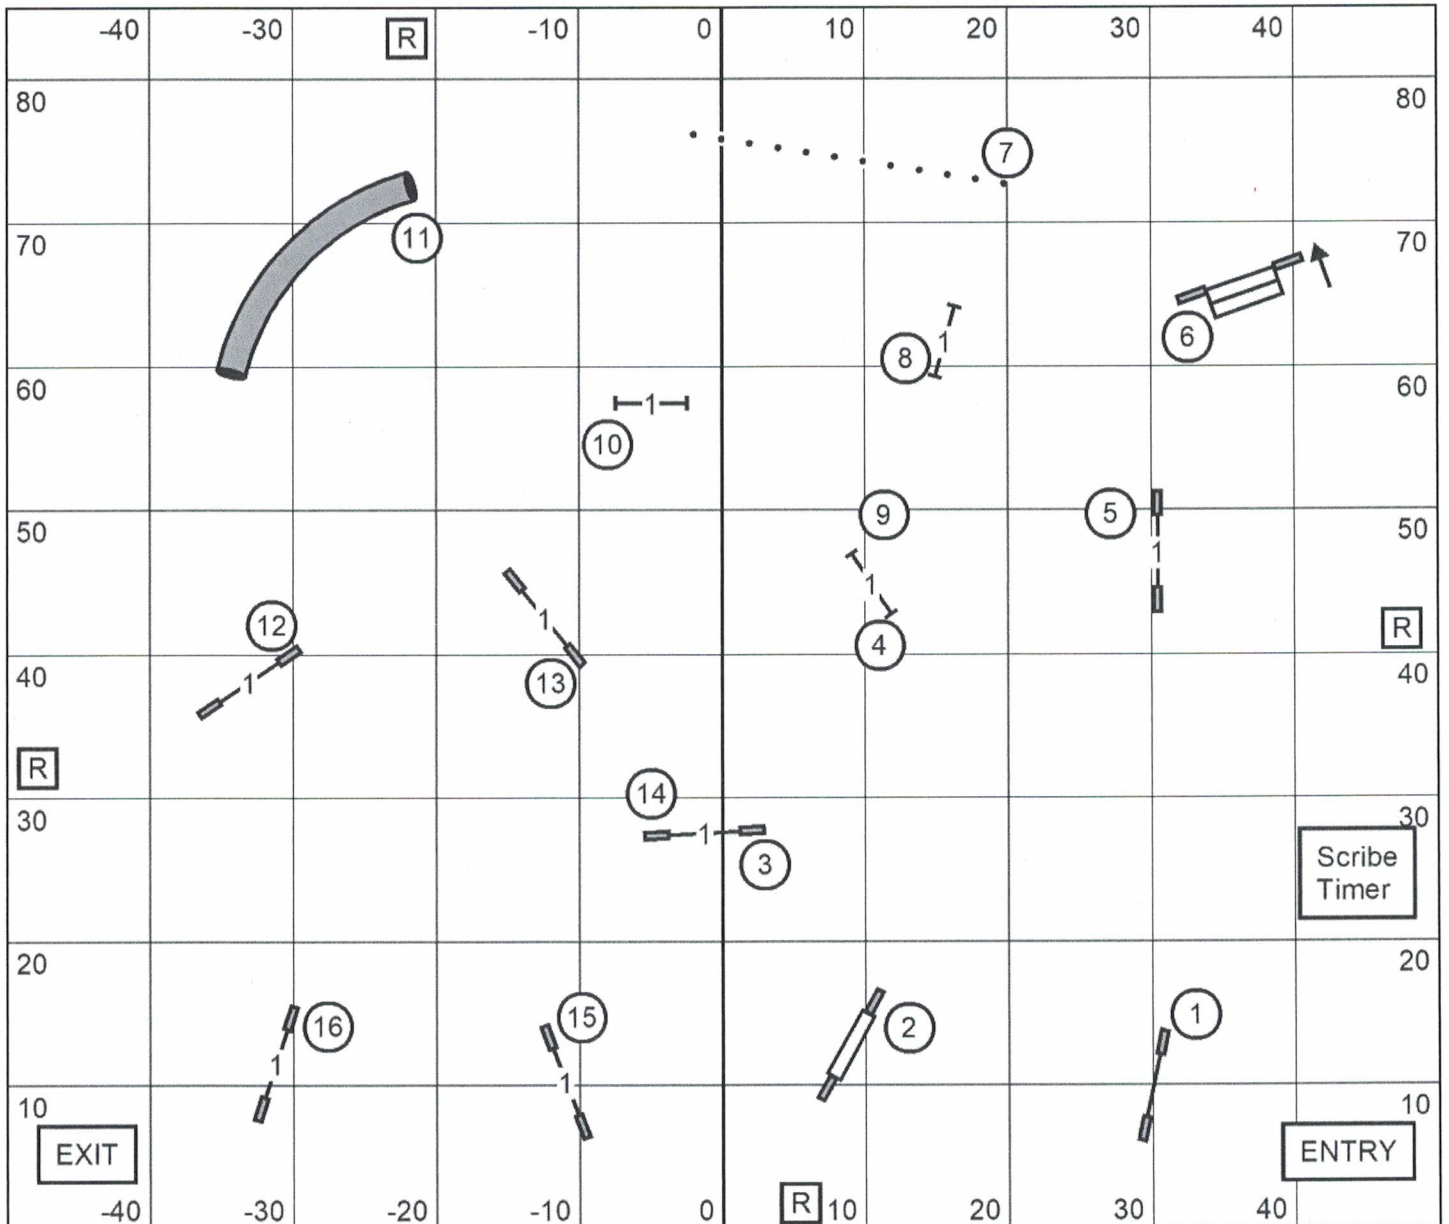

EXCELLENT/MASTER STANDARD

Moore County Kennel Club

100' x 85' Ring Indoors on Turf Electronic Timing
 June 7, 2018 Tom O'Brien

OPEN STANDARD

Moore County Kennel Club

100' x 85' Ring Indoors on Turf Electronic Timing

June 7, 2018

Tom O'Brien

PREMIER JUMPERS with WEAVES

Moore County Kennel Club

100' x 85' Ring Indoors on Turf Electronic Timing

June 7, 2018

Tom O'Brien

EXCELLENT/MASTER JUMPERS with WEAVES

Moore County Kennel Club

100' x 85' Ring Indoors on Turf Electronic Timing

June 7, 2018

Tom O'Brien

OPEN JUMPERS with WEAVES

Moore County Kennel Club

100' x 85' Ring Indoors on Turf Electronic Timing

June 7, 2018

Tom O'Brien

NOVICE JUMPERS with WEAVES

Moore County Kennel Club

100' x 85' Ring Indoors on Turf Electronic Timing
 June 7, 2018 Tom O'Brien