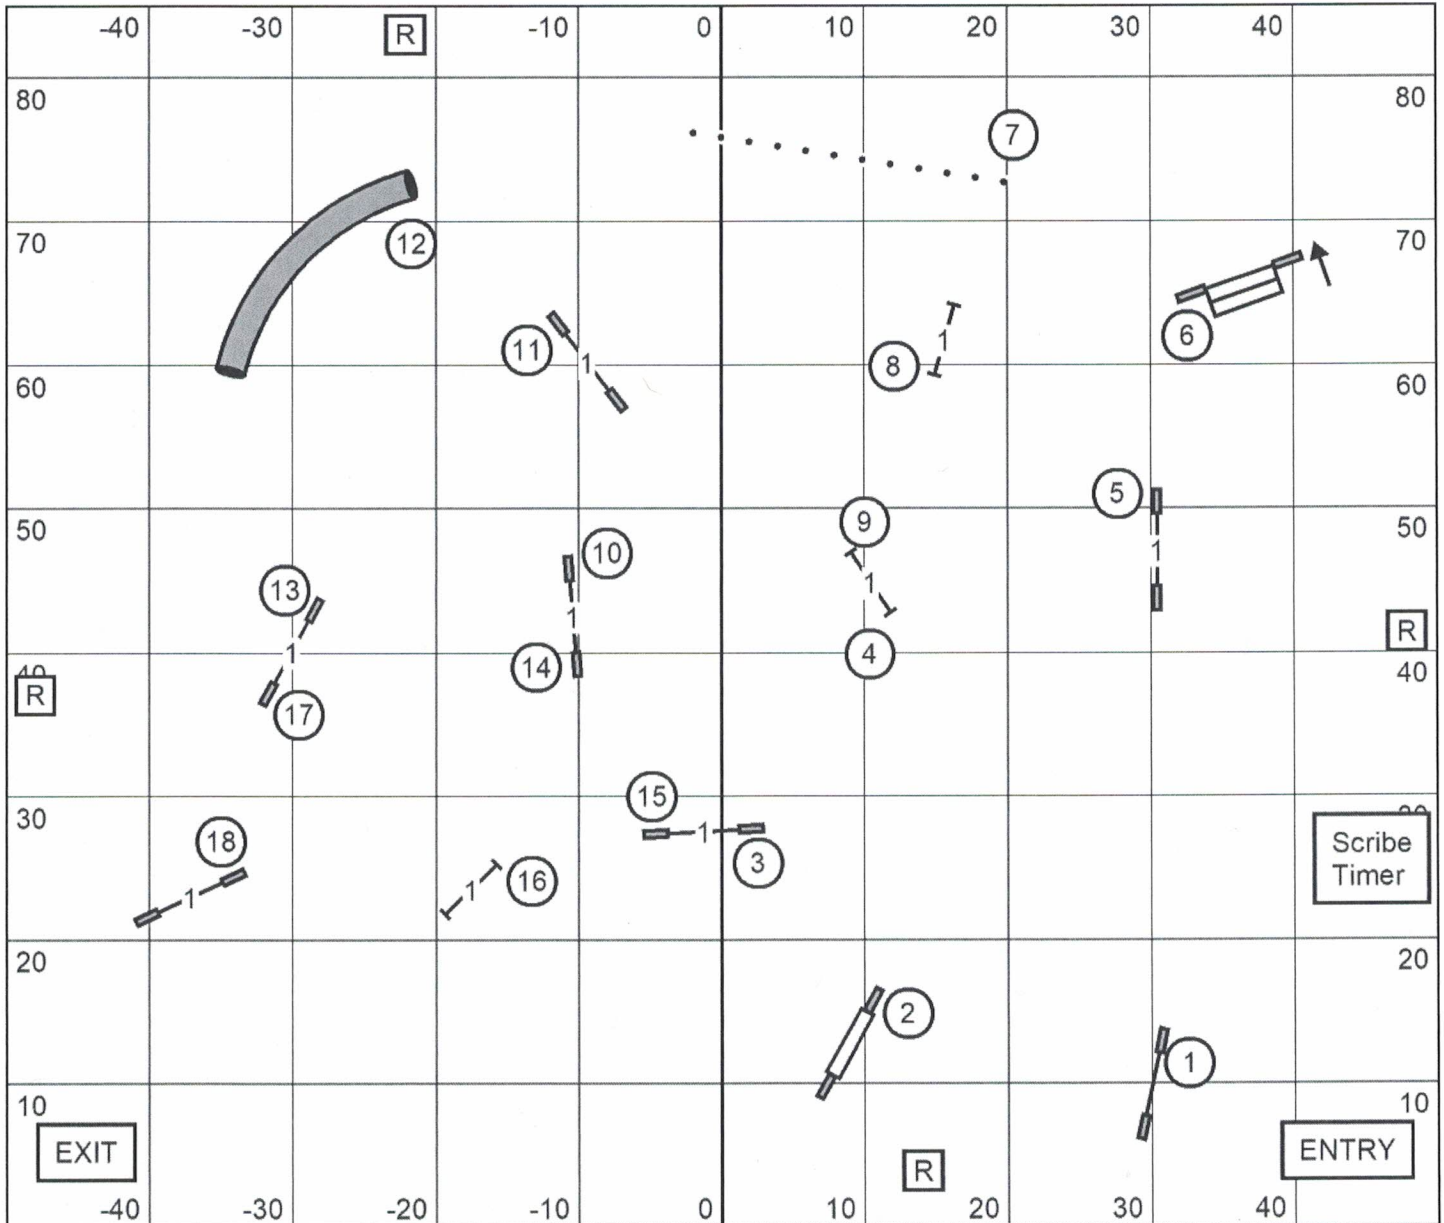

EXCELLENT/MASTER STANDARD

Moore County Kennel Club

100' x 85' Ring Indoors on Turf Electronic Timing
 June 7, 2018 Tom O'Brien

OPEN STANDARD

Moore County Kennel Club

100' x 85' Ring Indoors on Turf Electronic Timing

June 7, 2018

Tom O'Brien

PREMIER JUMPERS with WEAVES

Moore County Kennel Club

100' x 85' Ring Indoors on Turf Electronic Timing

June 7, 2018

Tom O'Brien

EXCELLENT/MASTER JUMPERS with WEAVES

Moore County Kennel Club

100' x 85' Ring Indoors on Turf Electronic Timing

June 7, 2018

Tom O'Brien

OPEN JUMPERS with WEAVES

Moore County Kennel Club

100' x 85' Ring Indoors on Turf Electronic Timing

June 7, 2018

Tom O'Brien

NOVICE JUMPERS with WEAVES

Moore County Kennel Club

100' x 85' Ring Indoors on Turf Electronic Timing
 June 7, 2018 Tom O'Brien