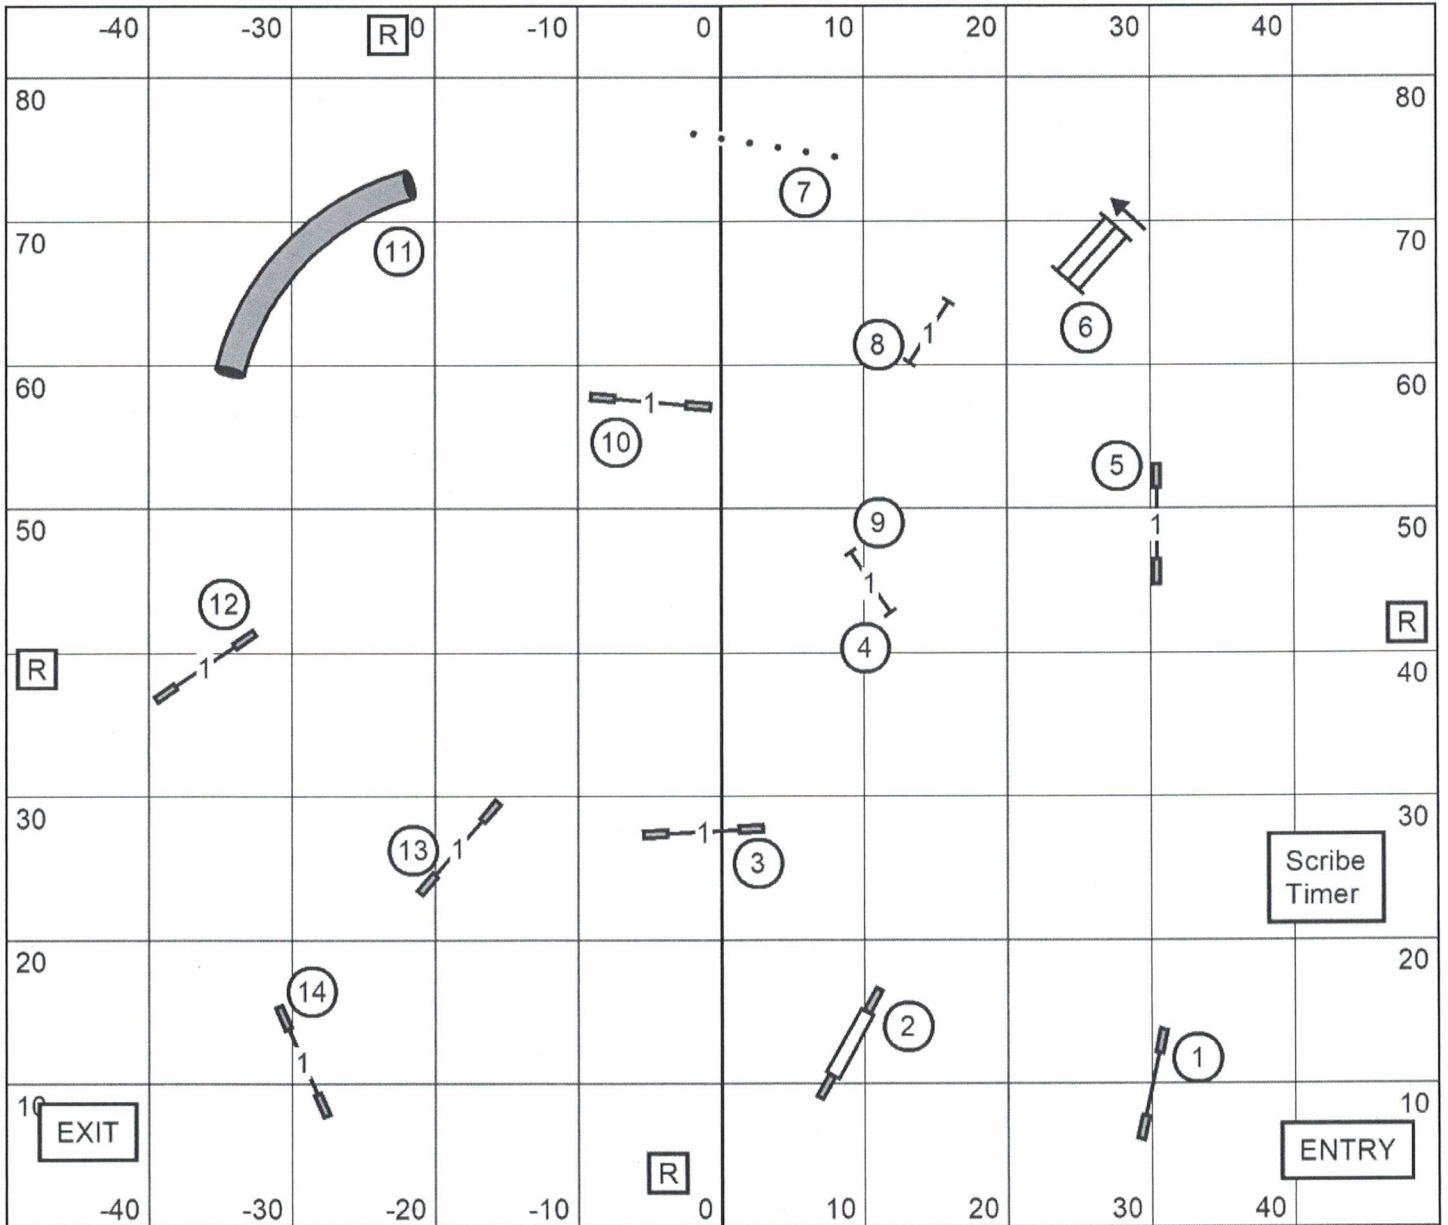

EXCELLENT/MASTER STANDARD

Moore County Kennel Club

100' x 85' Ring Indoors on Turf Electronic Timing
 June 7, 2018 Tom O'Brien

OPEN STANDARD

Moore County Kennel Club

100' x 85' Ring Indoors on Turf Electronic Timing

Moore County Kennel Club

100' x 85' Ring Indoors on Turf Electronic Timing

June 7, 2018

Tom O'Brien

OPEN JUMPERS with WEAVES

Moore County Kennel Club

100' x 85' Ring Indoors on Turf Electronic Timing

June 7, 2018

Tom O'Brien

NOVICE JUMPERS with WEAVES

Moore County Kennel Club

100' x 85' Ring Indoors on Turf Electronic Timing
 June 7, 2018 Tom O'Brien