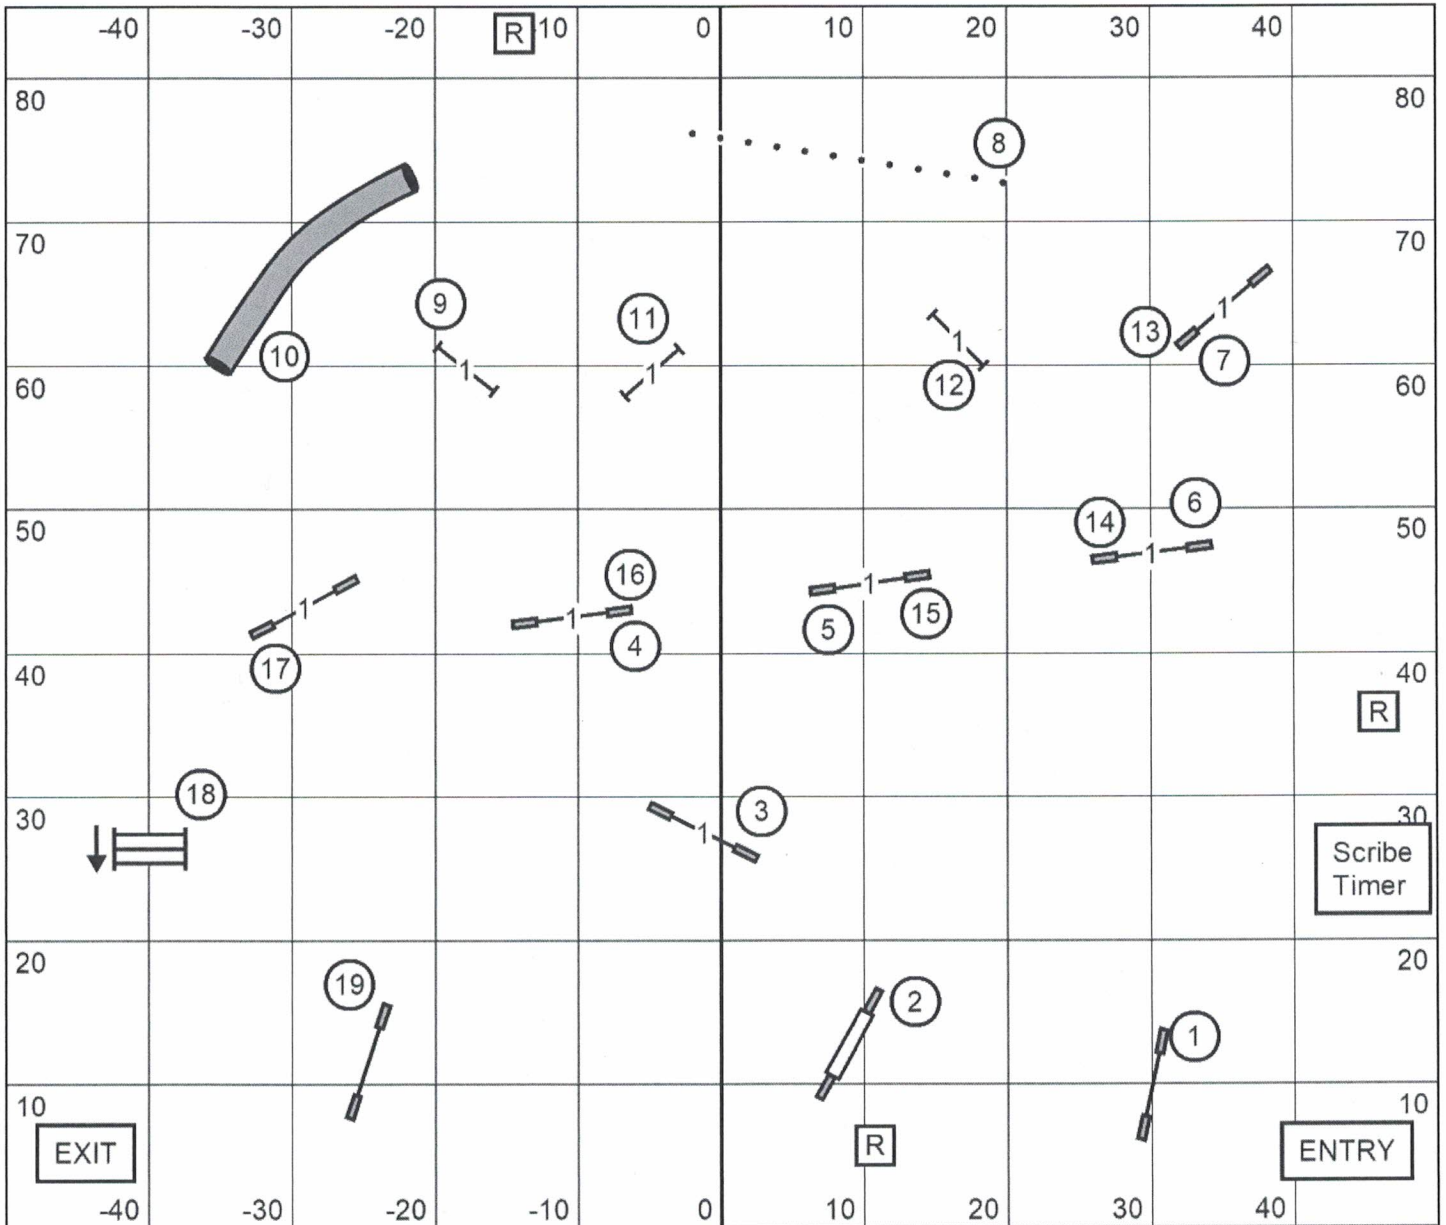

EXCELLENT/MASTER STANDARD

Moore County Kennel Club

100' x 85' Ring Indoors on Turf Electronic Timing
 June 7, 2018 Tom O'Brien

OPEN STANDARD

Moore County Kennel Club

100' x 85' Ring Indoors on Turf Electronic Timing

June 7, 2018

Tom O'Brien

PREMIER JUMPERS with WEAVES

Moore County Kennel Club

100' x 85' Ring Indoors on Turf Electronic Timing

June 7, 2018

Tom O'Brien

EXCELLENT/MASTER JUMPERS with WEAVES

Moore County Kennel Club

100' x 85' Ring Indoors on Turf Electronic Timing

June 7, 2018

Tom O'Brien

OPEN JUMPERS with WEAVES

Moore County Kennel Club

100' x 85' Ring Indoors on Turf Electronic Timing

June 7, 2018

Tom O'Brien

NOVICE JUMPERS with WEAVES

Moore County Kennel Club

100' x 85' Ring Indoors on Turf Electronic Timing
 June 7, 2018 Tom O'Brien