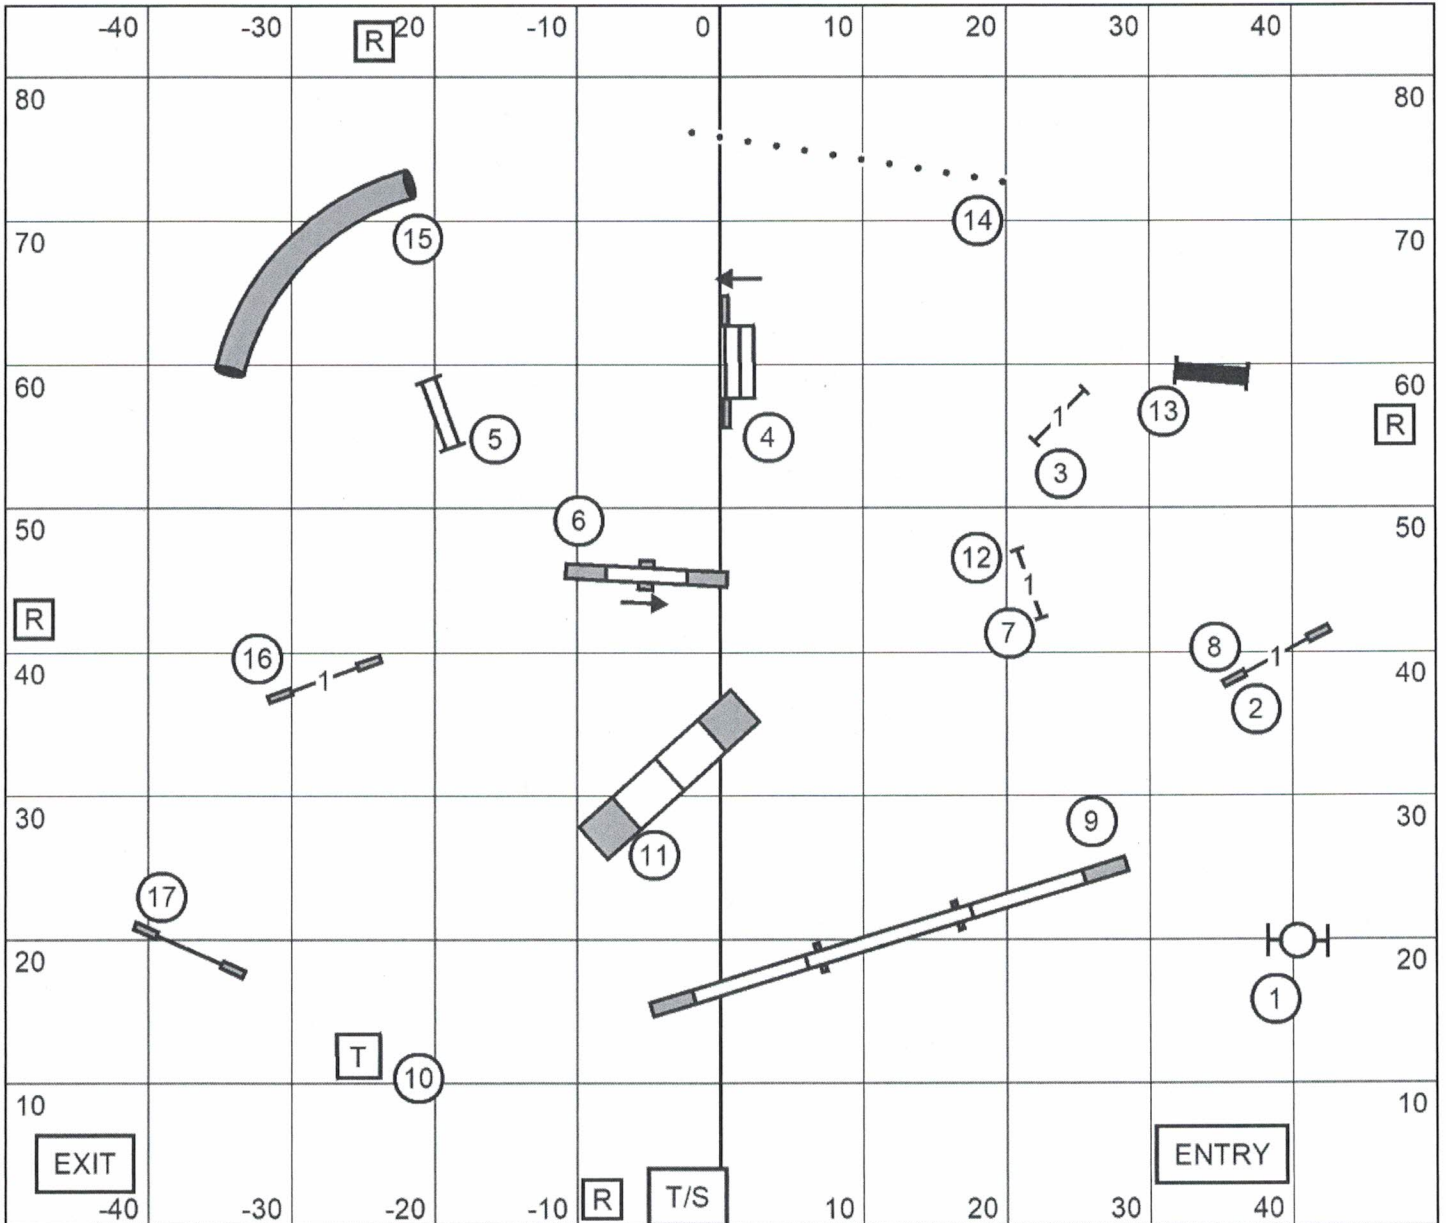

EXCELLENT/MASTER STANDARD

Moore County Kennel Club

100' x 85' Ring Indoors on Turf Electronic Timing
 June 7, 2018 Tom O'Brien

OPEN STANDARD

Moore County Kennel Club

100' x 85' Ring Indoors on Turf Electronic Timing

June 7, 2018

Tom O'Brien

PREMIER JUMPERS with WEAVES

Moore County Kennel Club

100' x 85' Ring Indoors on Turf Electronic Timing

June 7, 2018

Tom O'Brien

EXCELLENT/MASTER JUMPERS with WEAVES

Moore County Kennel Club

100' x 85' Ring Indoors on Turf Electronic Timing

June 7, 2018

Tom O'Brien

OPEN JUMPERS with WEAVES

Moore County Kennel Club

100' x 85' Ring Indoors on Turf Electronic Timing

June 7, 2018

Tom O'Brien

NOVICE JUMPERS with WEAVES

Moore County Kennel Club

100' x 85' Ring Indoors on Turf Electronic Timing
 June 7, 2018 Tom O'Brien