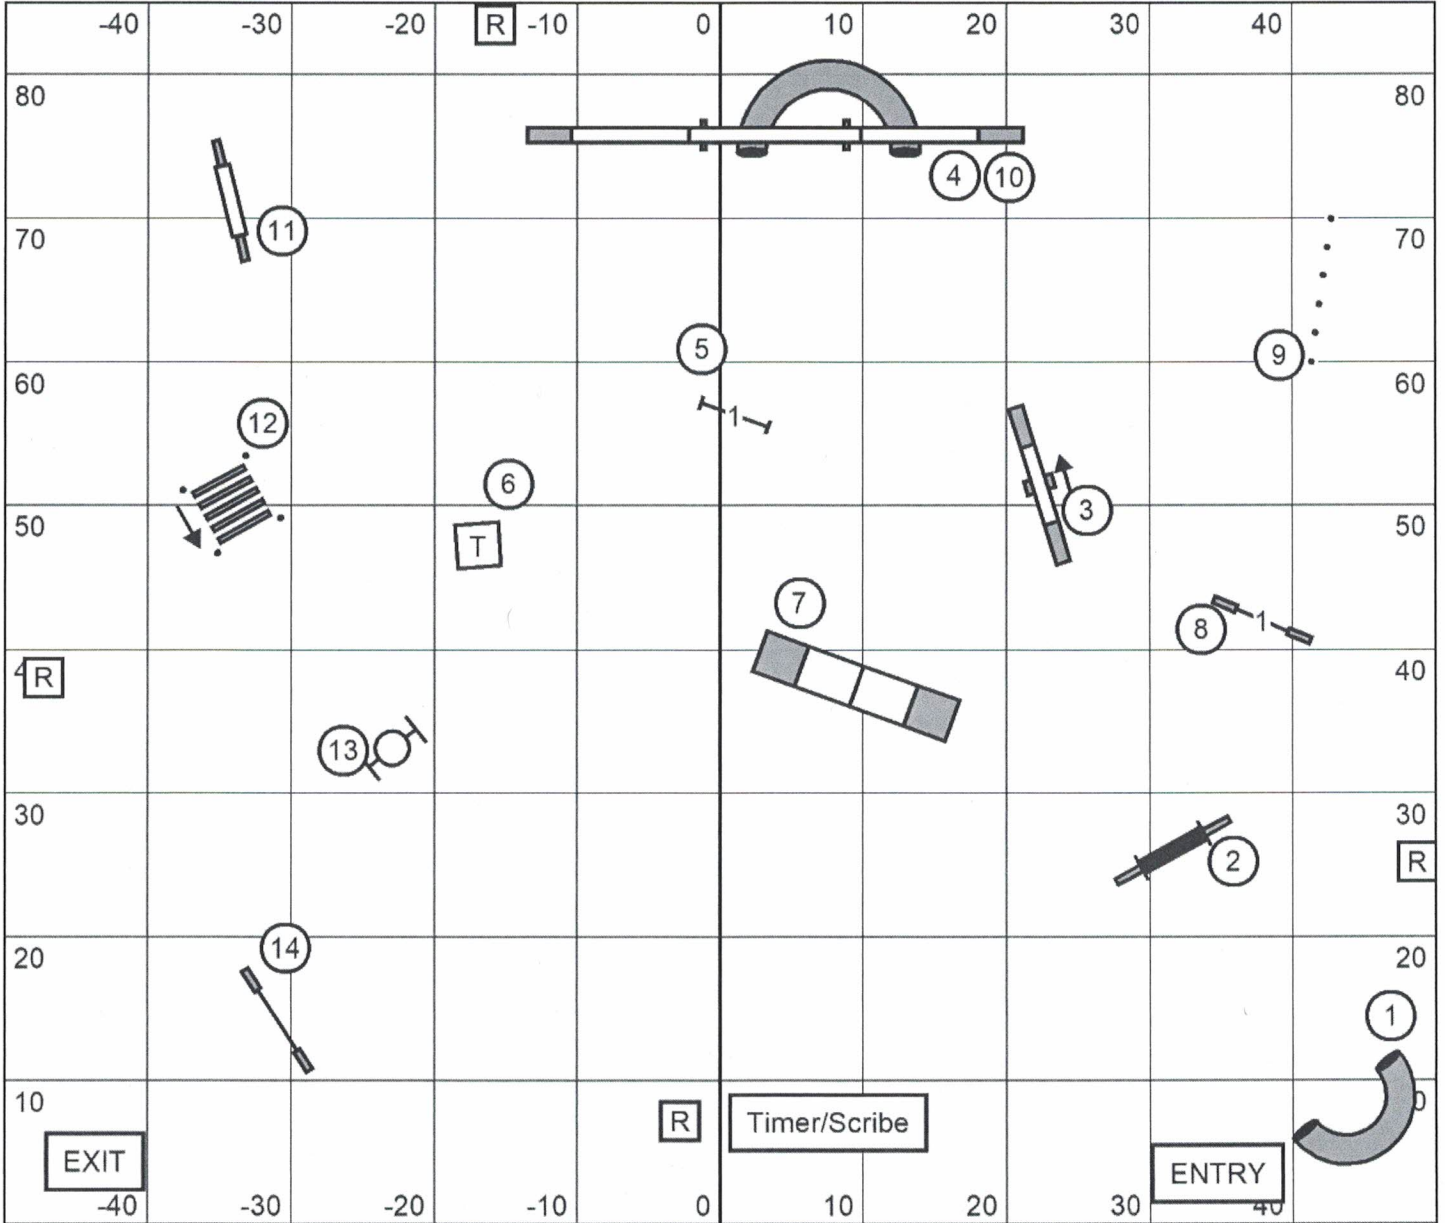

EXCELLENT/MASTER STANDARD

Moore County Kennel Club

100' x 85' Ring Indoors on Turf Electronic Timing
 June 8, 2018 Tom O'Brien

OPEN STANDARD
Moore County Kennel Club

100' x 85' Ring Indoors on Turf Electronic Timing
June 8, 2018 Tom O'Brien

NOVICE STANDARD

Moore County Kennel Club

100' x 85' Ring Indoors on Turf Electronic Timing
 June 8, 2018 Tom O'Brien