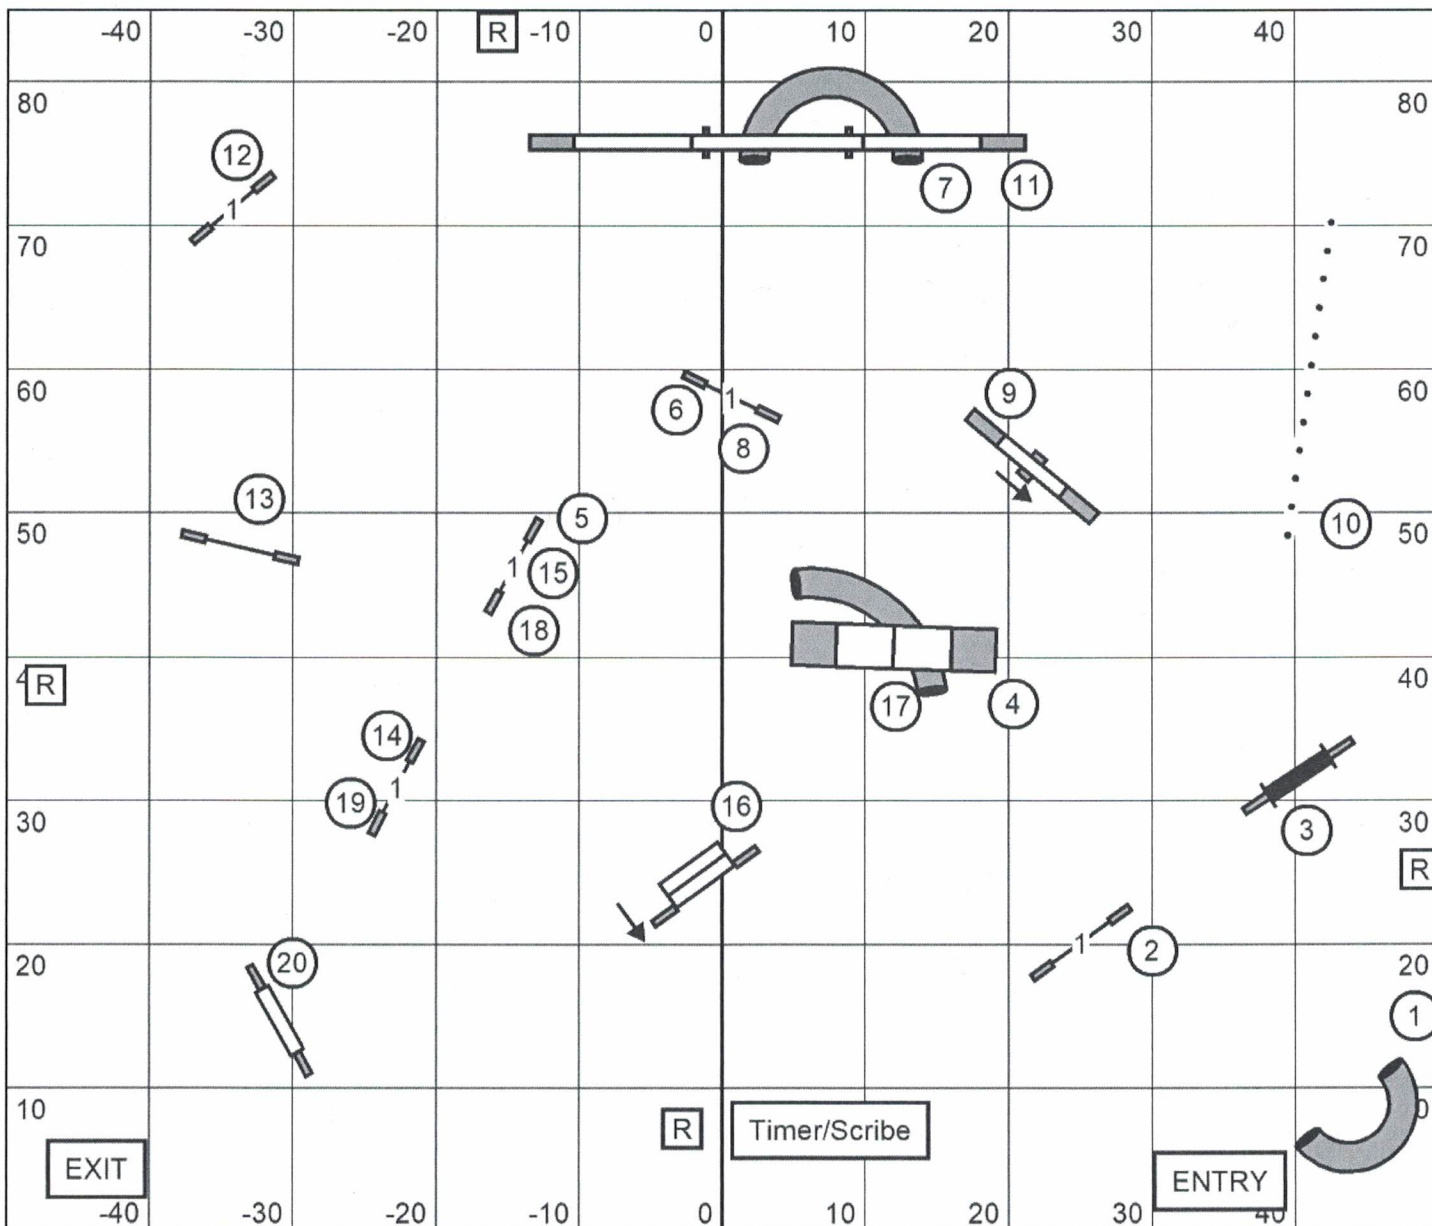

EXCELLENT/MASTER JUMPERS with WEAVES
 Moore County Kennel Club
 100' x 85' Ring Indoors on Turf Electronic Timing
 June 8, 2018 Tom O'Brien

OPEN JUMPERS with WEAVES

Moore County Kennel Club

100' x 85' Ring Indoors on Turf Electronic Timing
 June 8, 2018 Tom O'Brien

NOVICE JUMPERS with WEAVES

Moore County Kennel Club

100' x 85' Ring Indoors on Turf Electronic Timing
 June 8, 2018 Tom O'Brien

PREMIER STANDARD

Moore County Kennel Club

100' x 85' Ring Indoors on Turf Electronic Timing
June 8, 2018 Tom O'Brien

EXCELLENT/MASTER STANDARD

Moore County Kennel Club

100' x 85' Ring Indoors on Turf Electronic Timing
 June 8, 2018 Tom O'Brien

OPEN STANDARD
Moore County Kennel Club

100' x 85' Ring Indoors on Turf Electronic Timing
June 8, 2018 Tom O'Brien

NOVICE STANDARD

Moore County Kennel Club

100' x 85' Ring Indoors on Turf Electronic Timing
 June 8, 2018 Tom O'Brien