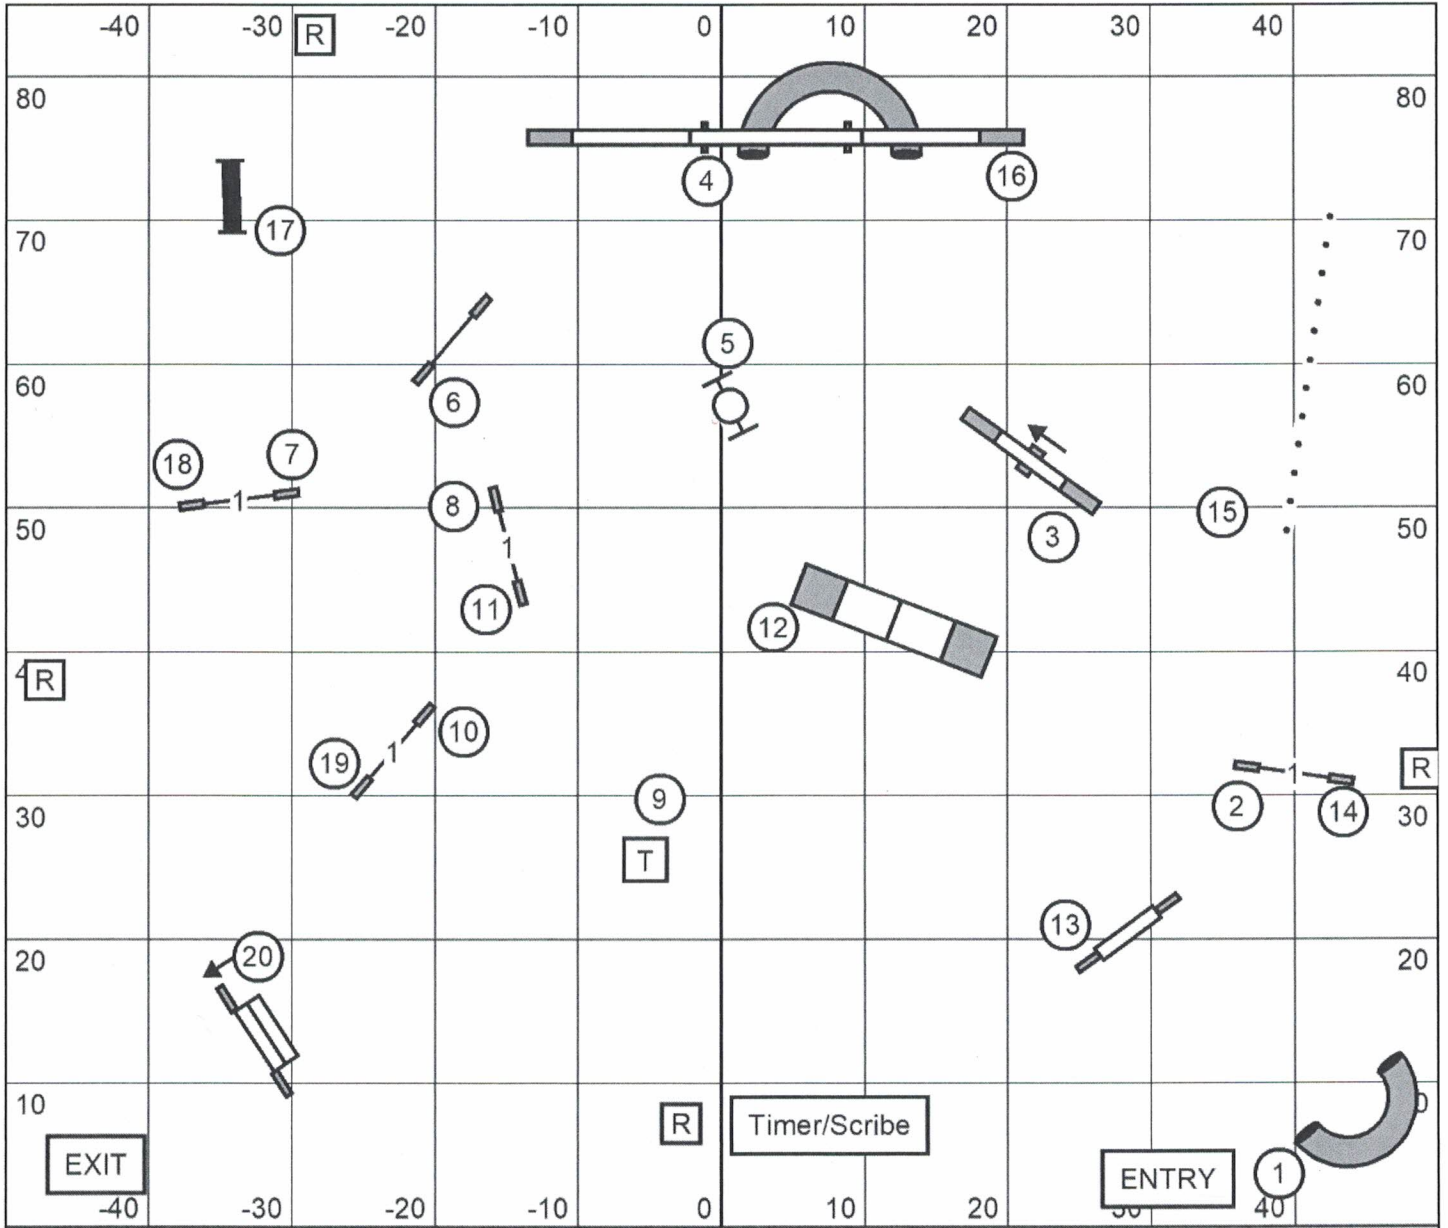

EXCELLENT/MASTER JUMPERS with WEAVES
 Moore County Kennel Club
 100' x 85' Ring Indoors on Turf Electronic Timing
 June 8, 2018 Tom O'Brien

OPEN JUMPERS with WEAVES

Moore County Kennel Club

100' x 85' Ring Indoors on Turf Electronic Timing
 June 8, 2018 Tom O'Brien

NOVICE JUMPERS with WEAVES

Moore County Kennel Club

100' x 85' Ring Indoors on Turf Electronic Timing
 June 8, 2018 Tom O'Brien

PREMIER STANDARD

Moore County Kennel Club

100' x 85' Ring Indoors on Turf Electronic Timing
June 8, 2018 Tom O'Brien

EXCELLENT/MASTER STANDARD

Moore County Kennel Club

100' x 85' Ring Indoors on Turf Electronic Timing
 June 8, 2018 Tom O'Brien

OPEN STANDARD
Moore County Kennel Club

100' x 85' Ring Indoors on Turf Electronic Timing
June 8, 2018 Tom O'Brien

NOVICE STANDARD

Moore County Kennel Club

100' x 85' Ring Indoors on Turf Electronic Timing
 June 8, 2018 Tom O'Brien