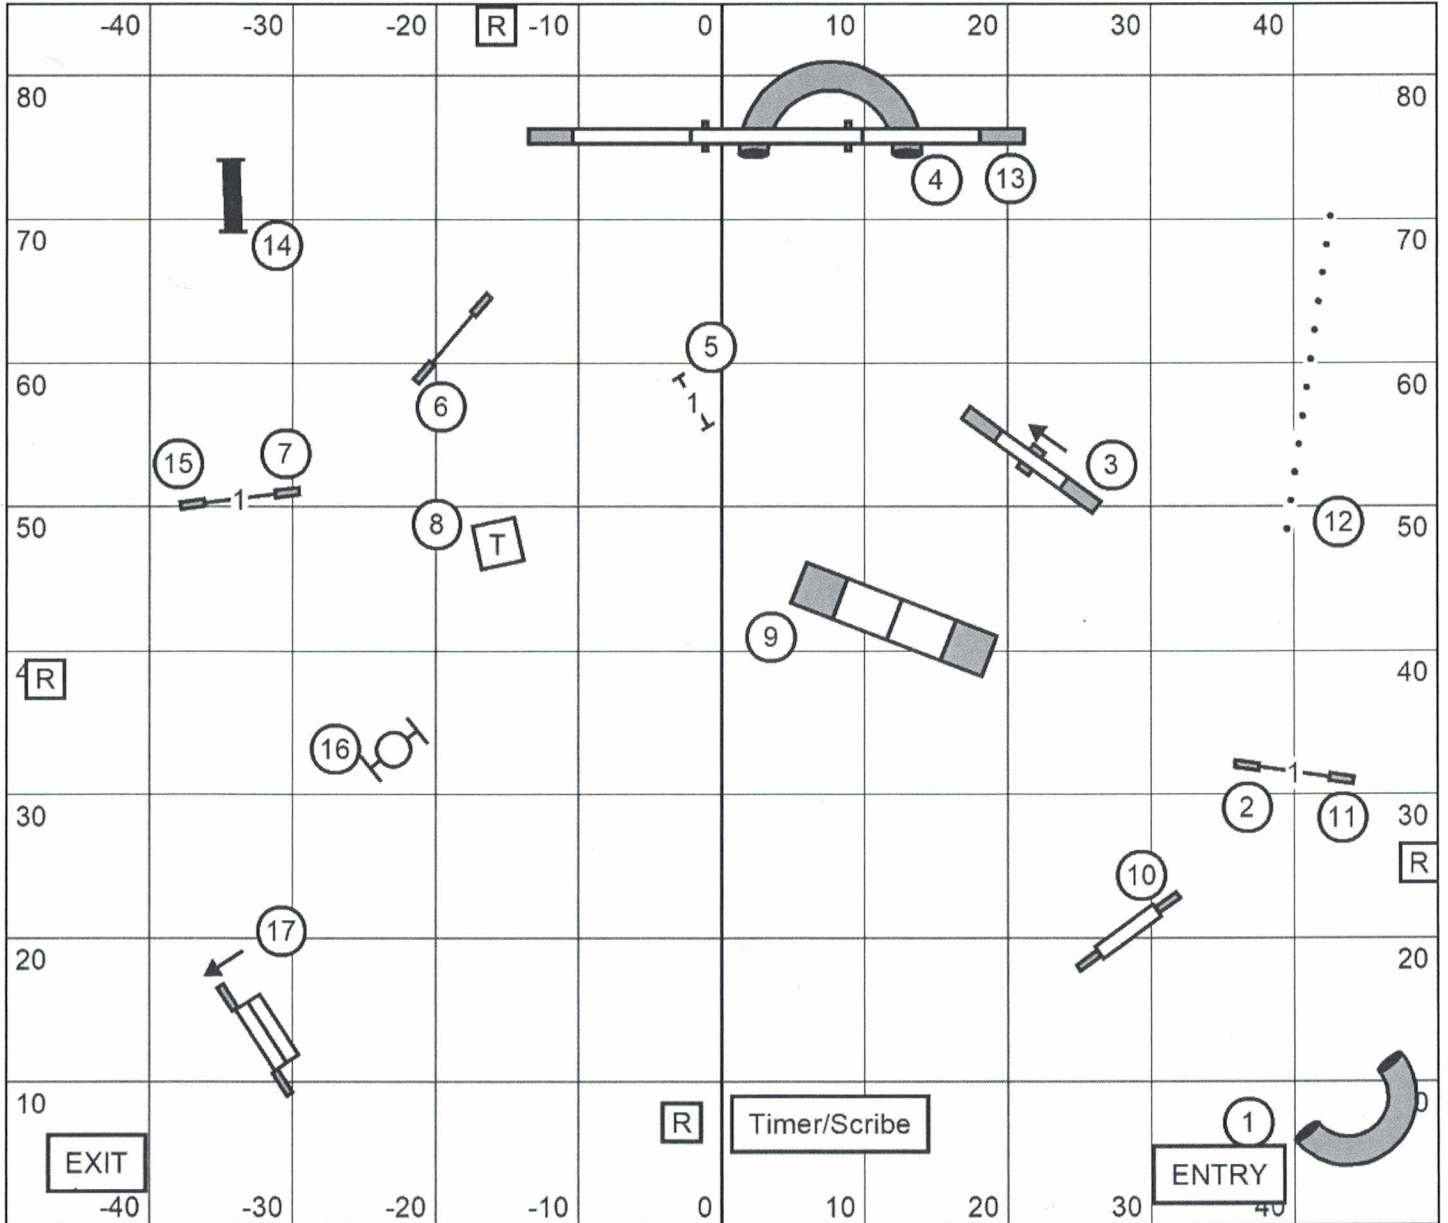

EXCELLENT/MASTER JUMPERS with WEAVES
 Moore County Kennel Club
 100' x 85' Ring Indoors on Turf Electronic Timing
 June 8, 2018 Tom O'Brien

OPEN JUMPERS with WEAVES

Moore County Kennel Club

100' x 85' Ring Indoors on Turf Electronic Timing
 June 8, 2018 Tom O'Brien

NOVICE JUMPERS with WEAVES

Moore County Kennel Club

100' x 85' Ring Indoors on Turf Electronic Timing
 June 8, 2018 Tom O'Brien

PREMIER STANDARD

Moore County Kennel Club

100' x 85' Ring Indoors on Turf Electronic Timing
June 8, 2018 Tom O'Brien

EXCELLENT/MASTER STANDARD

Moore County Kennel Club

100' x 85' Ring Indoors on Turf Electronic Timing
 June 8, 2018 Tom O'Brien

OPEN STANDARD
Moore County Kennel Club

100' x 85' Ring Indoors on Turf Electronic Timing
June 8, 2018 Tom O'Brien

NOVICE STANDARD

Moore County Kennel Club

100' x 85' Ring Indoors on Turf Electronic Timing
 June 8, 2018 Tom O'Brien