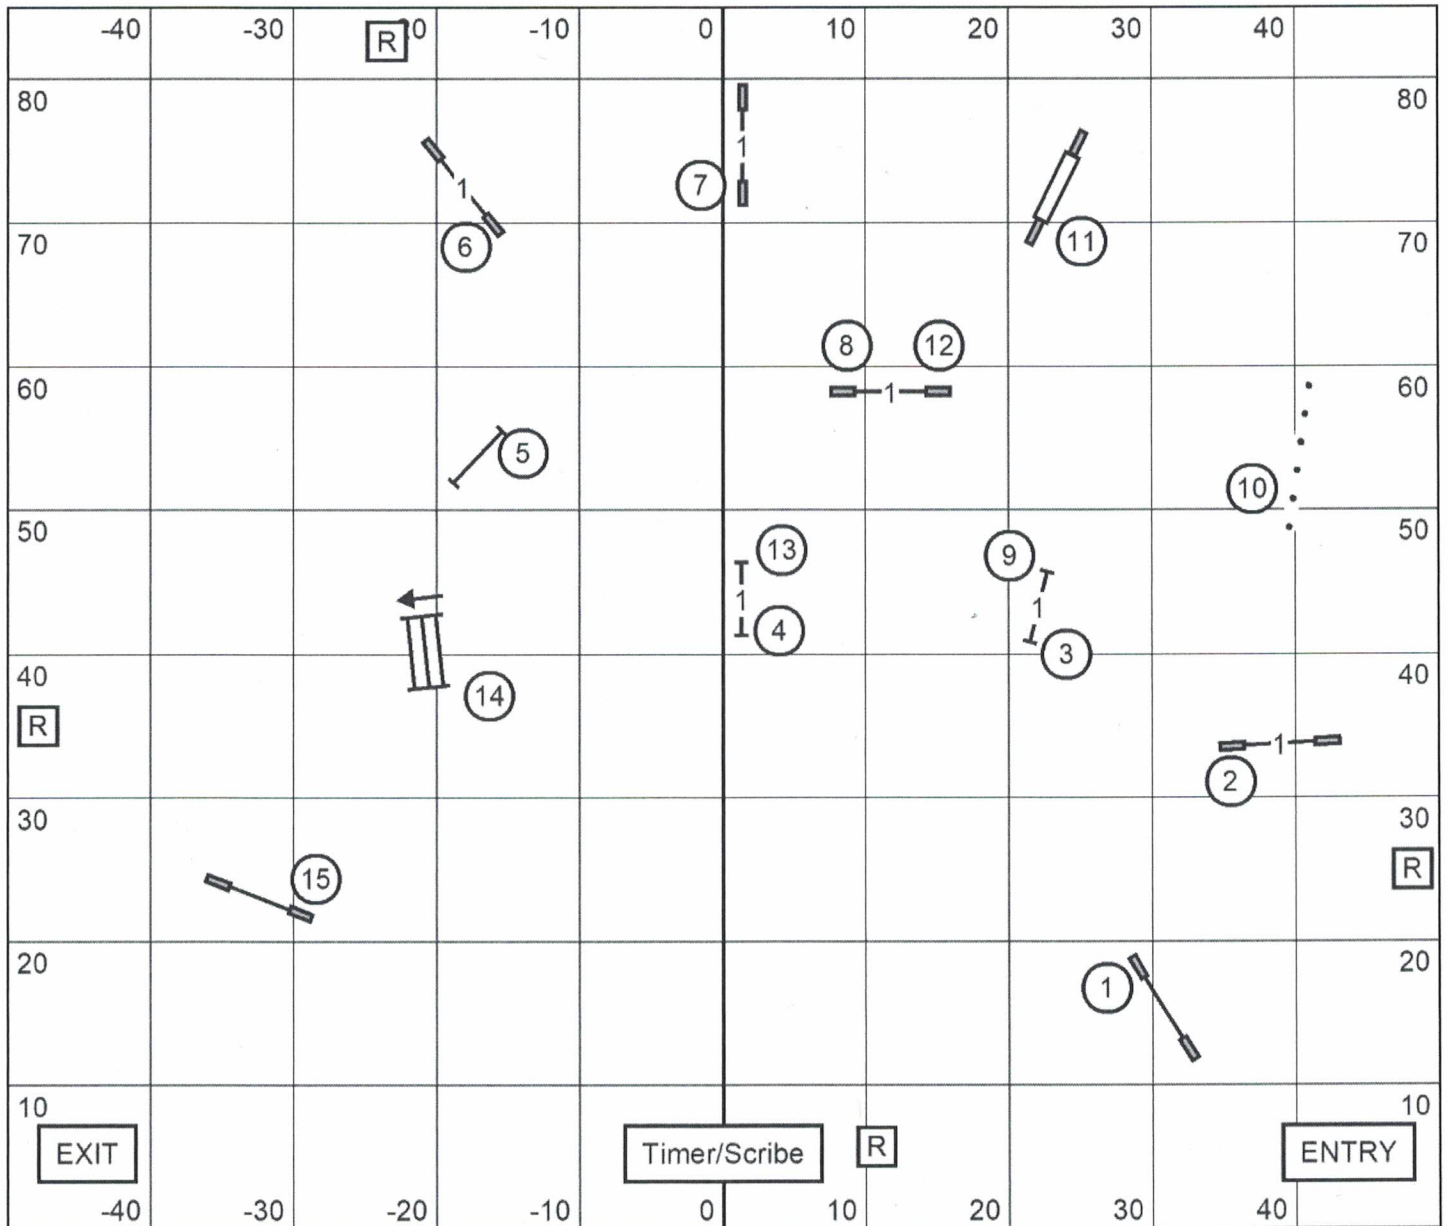

EXCELLENT/MASTER JUMPERS with WEAVES
 Moore County Kennel Club
 100' x 85' Ring Indoors on Turf Electronic Timing
 June 8, 2018 Tom O'Brien

OPEN JUMPERS with WEAVES

Moore County Kennel Club

100' x 85' Ring Indoors on Turf Electronic Timing
 June 8, 2018 Tom O'Brien

NOVICE JUMPERS with WEAVES

Moore County Kennel Club

100' x 85' Ring Indoors on Turf Electronic Timing
 June 8, 2018 Tom O'Brien

PREMIER STANDARD

Moore County Kennel Club

100' x 85' Ring Indoors on Turf Electronic Timing
June 8, 2018 Tom O'Brien

EXCELLENT/MASTER STANDARD

Moore County Kennel Club

100' x 85' Ring Indoors on Turf Electronic Timing
 June 8, 2018 Tom O'Brien

OPEN STANDARD
Moore County Kennel Club

100' x 85' Ring Indoors on Turf Electronic Timing
June 8, 2018 Tom O'Brien

NOVICE STANDARD

Moore County Kennel Club

100' x 85' Ring Indoors on Turf Electronic Timing
 June 8, 2018 Tom O'Brien