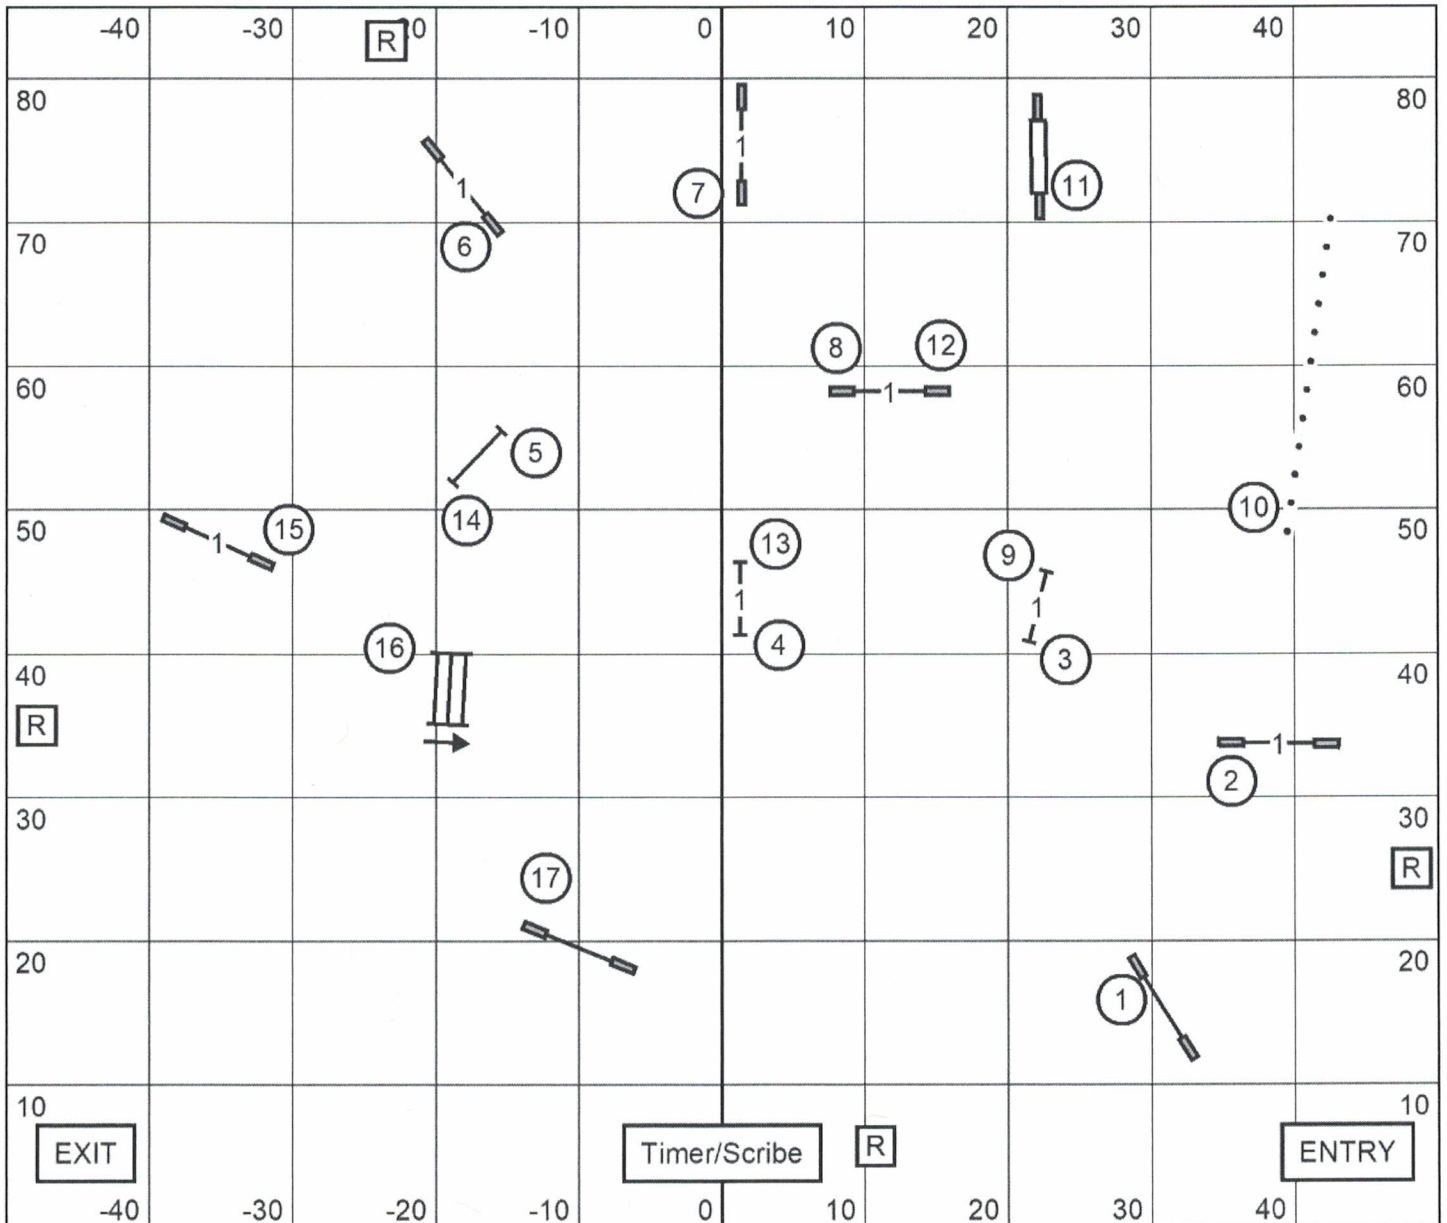

EXCELLENT/MASTER JUMPERS with WEAVES
 Moore County Kennel Club
 100' x 85' Ring Indoors on Turf Electronic Timing
 June 8, 2018 Tom O'Brien

OPEN JUMPERS with WEAVES

Moore County Kennel Club

100' x 85' Ring Indoors on Turf Electronic Timing
 June 8, 2018 Tom O'Brien

NOVICE JUMPERS with WEAVES

Moore County Kennel Club

100' x 85' Ring Indoors on Turf Electronic Timing
 June 8, 2018 Tom O'Brien

PREMIER STANDARD

Moore County Kennel Club

100' x 85' Ring Indoors on Turf Electronic Timing
June 8, 2018 Tom O'Brien

EXCELLENT/MASTER STANDARD

Moore County Kennel Club

100' x 85' Ring Indoors on Turf Electronic Timing
 June 8, 2018 Tom O'Brien

OPEN STANDARD
Moore County Kennel Club

100' x 85' Ring Indoors on Turf Electronic Timing
June 8, 2018 Tom O'Brien

NOVICE STANDARD

Moore County Kennel Club

100' x 85' Ring Indoors on Turf Electronic Timing
 June 8, 2018 Tom O'Brien