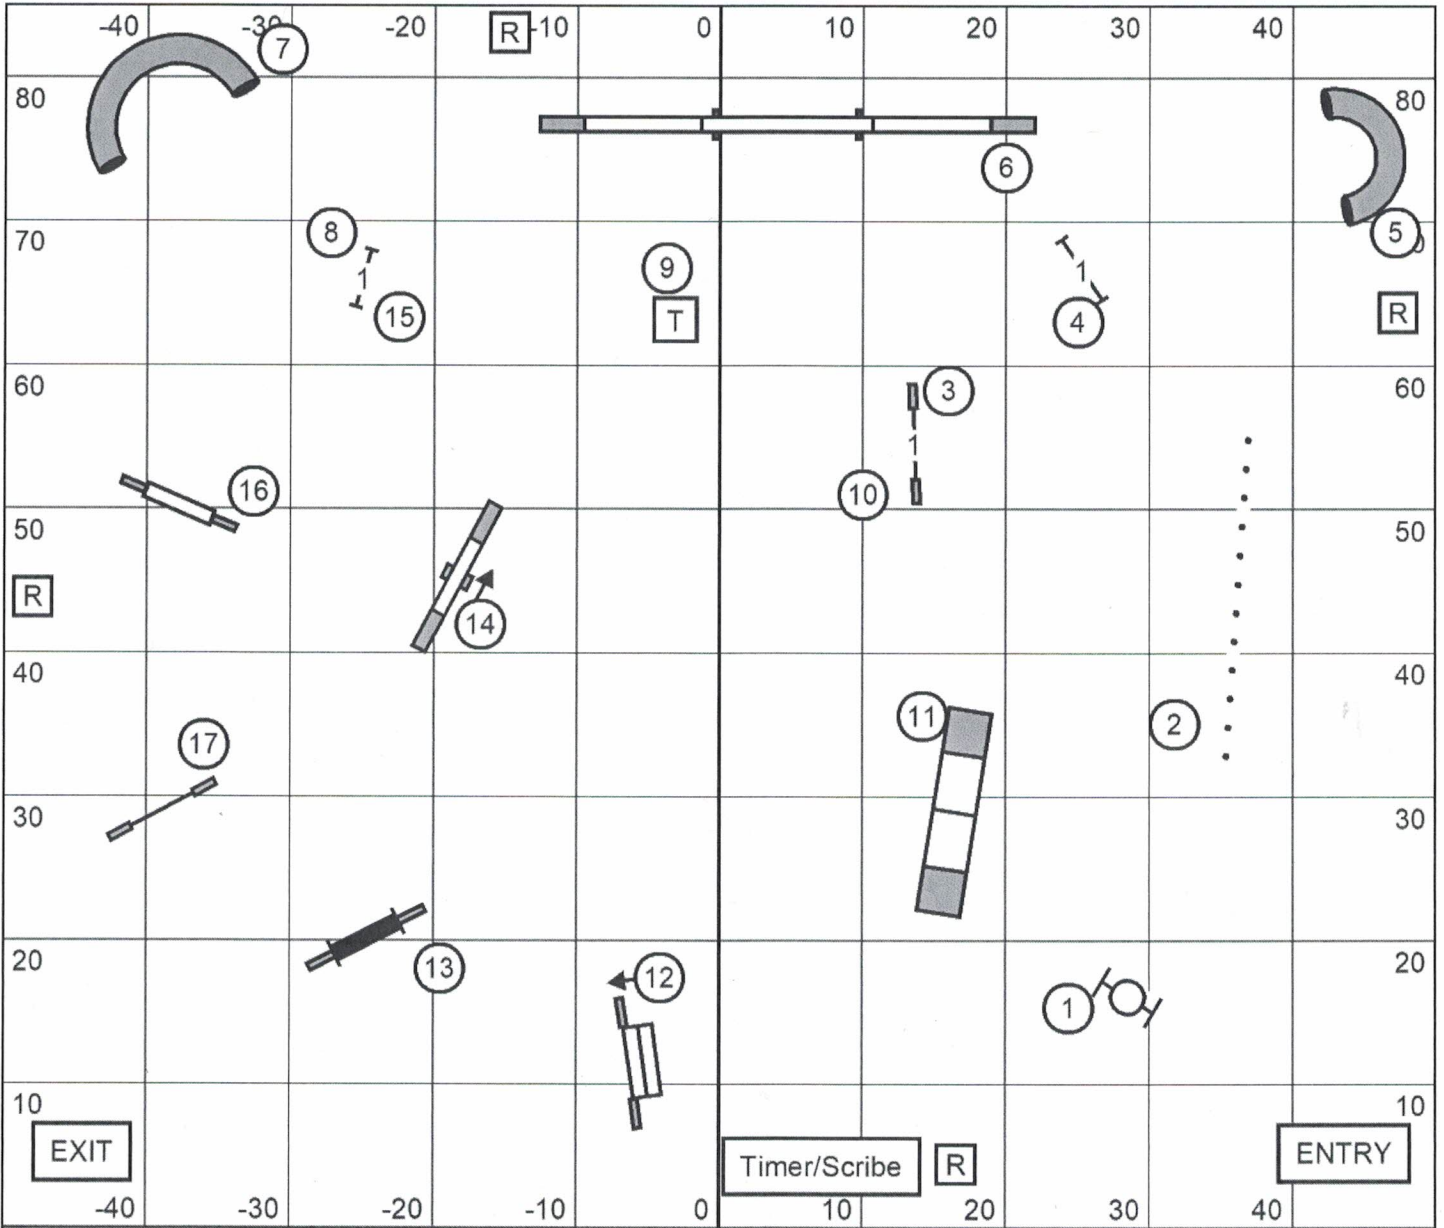

**EXCELLENT/MASTER JUMPERS with WEAVES**

Moore County Kennel Club

100' x 85' Ring    Indoors on Turf    Electronic Timing

June 10, 2018

Tom O'Brien

### OPEN JUMPERS with WEAVES

Moore County Kennel Club

100' x 85' Ring    Indoors on Turf    Electronic Timing

June 10, 2018

Tom O'Brien

**NOVICE JUMPERS with WEAVES**

Moore County Kennel Club

100' x 85' Ring    Indoors on Turf    Electronic Timing  
June 10, 2018                                  Tom O'Brien

**OPEN STANDARD**  
 Moore County Kennel Club

100' x 85' Ring    Indoors on Turf    Electronic Timing  
 June 10, 2018                      Tom O'Brien

### NOVICE STANDARD

Moore County Kennel Club

100' x 85' Ring    Indoors on Turf    Electronic Timing

June 10, 2018

Tom O'Brien