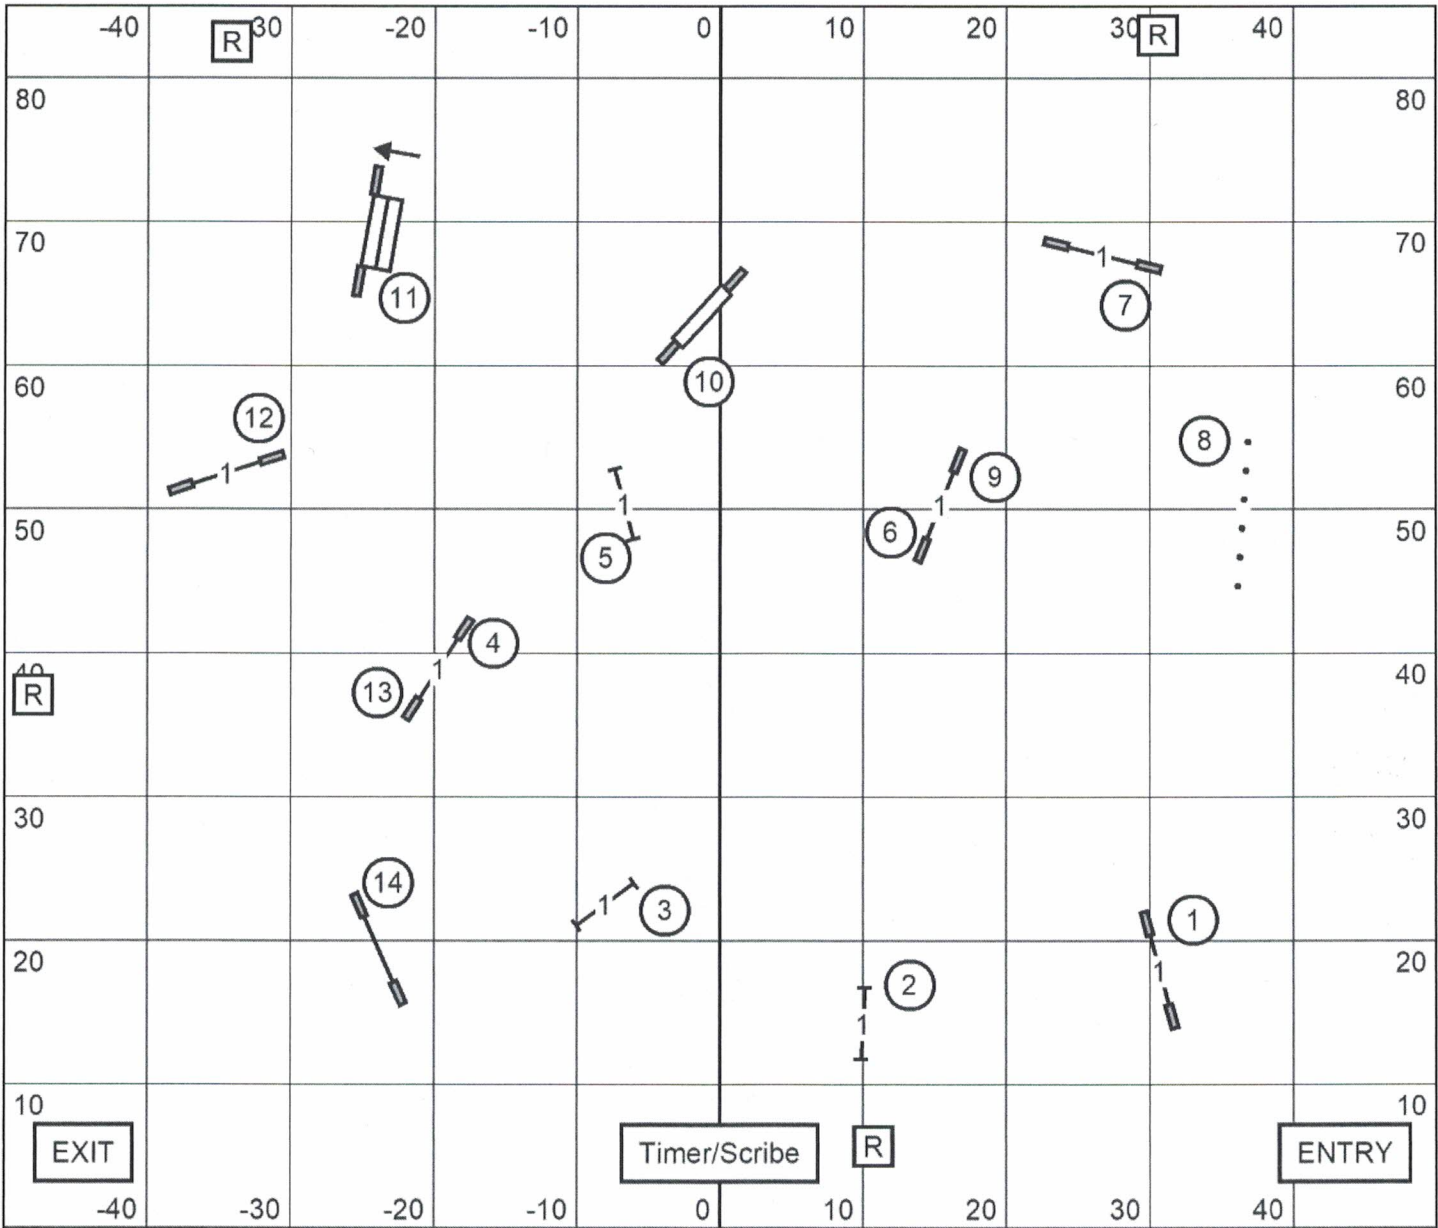

**EXCELLENT/MASTER JUMPERS with WEAVES**

Moore County Kennel Club

100' x 85' Ring    Indoors on Turf    Electronic Timing

June 10, 2018

Tom O'Brien

### OPEN JUMPERS with WEAVES

Moore County Kennel Club

100' x 85' Ring    Indoors on Turf    Electronic Timing

June 10, 2018

Tom O'Brien

**NOVICE JUMPERS with WEAVES**

Moore County Kennel Club

100' x 85' Ring    Indoors on Turf    Electronic Timing  
June 10, 2018                                  Tom O'Brien

**OPEN STANDARD**  
 Moore County Kennel Club

100' x 85' Ring    Indoors on Turf    Electronic Timing  
 June 10, 2018                      Tom O'Brien

### NOVICE STANDARD

Moore County Kennel Club

100' x 85' Ring    Indoors on Turf    Electronic Timing

June 10, 2018

Tom O'Brien