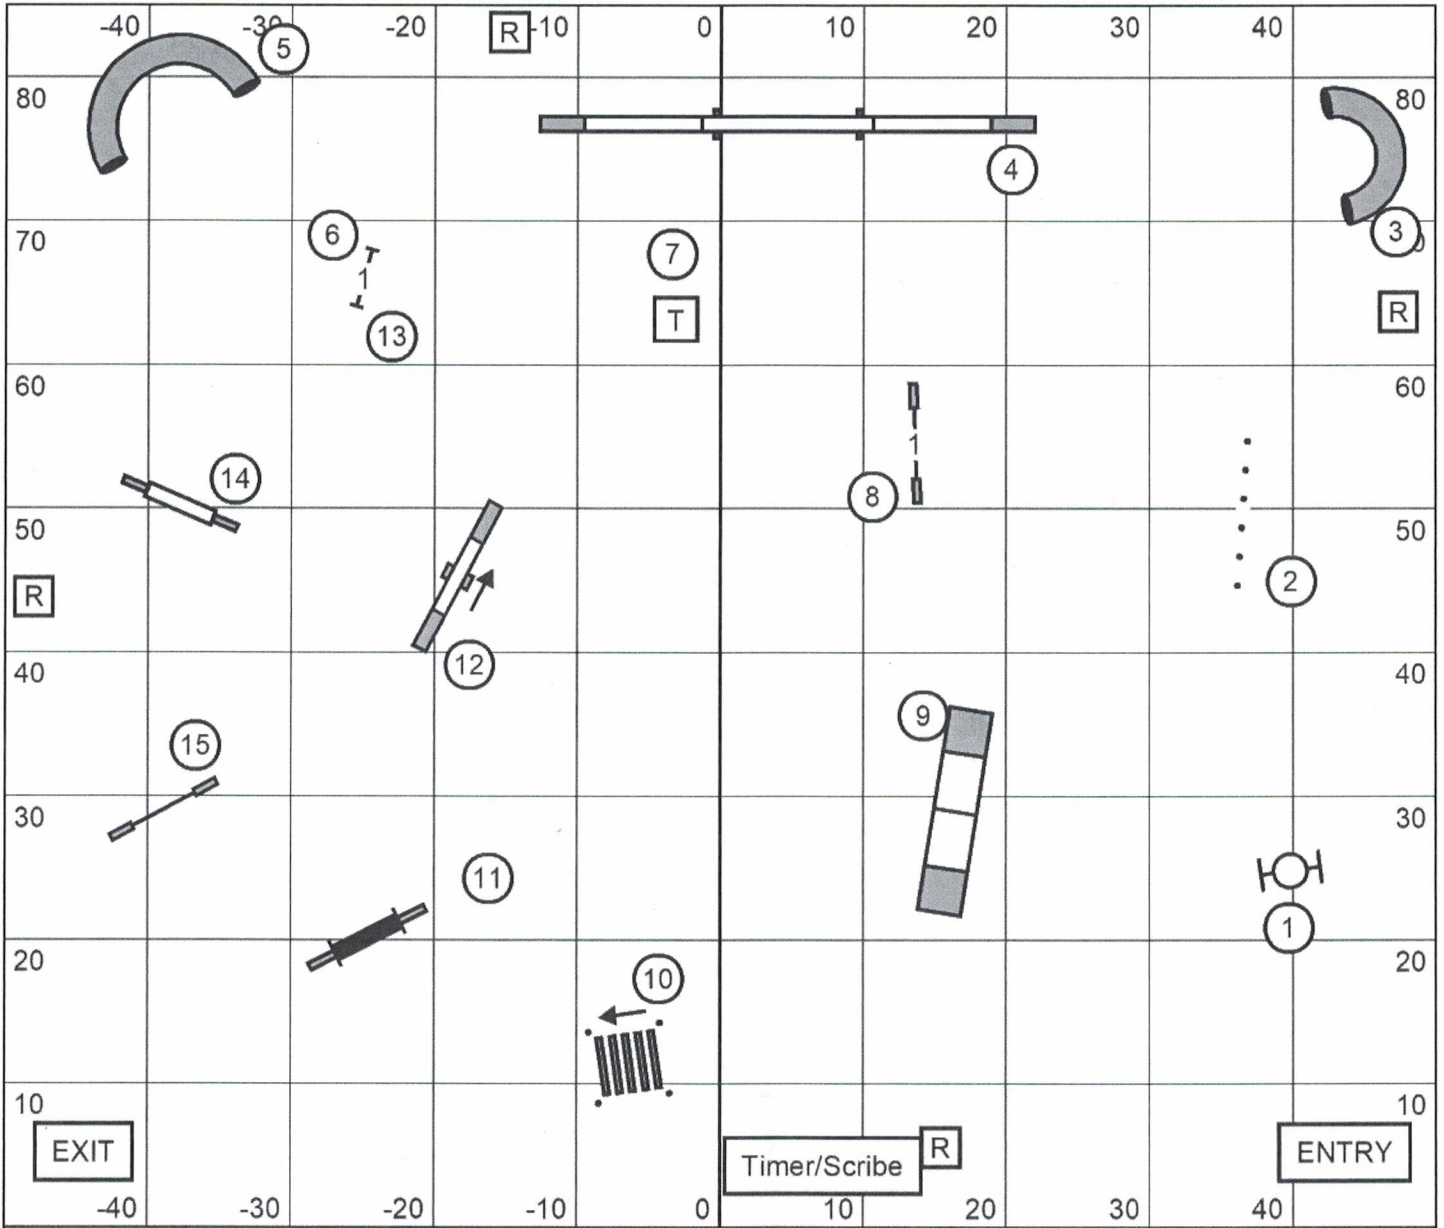

**EXCELLENT/MASTER JUMPERS with WEAVES**

Moore County Kennel Club

100' x 85' Ring    Indoors on Turf    Electronic Timing

June 10, 2018

Tom O'Brien

### OPEN JUMPERS with WEAVES

Moore County Kennel Club

100' x 85' Ring    Indoors on Turf    Electronic Timing

June 10, 2018

Tom O'Brien

**NOVICE JUMPERS with WEAVES**

Moore County Kennel Club

100' x 85' Ring    Indoors on Turf    Electronic Timing  
June 10, 2018                                  Tom O'Brien

**OPEN STANDARD**  
 Moore County Kennel Club

100' x 85' Ring    Indoors on Turf    Electronic Timing  
 June 10, 2018                      Tom O'Brien

### NOVICE STANDARD

Moore County Kennel Club

100' x 85' Ring    Indoors on Turf    Electronic Timing

June 10, 2018

Tom O'Brien