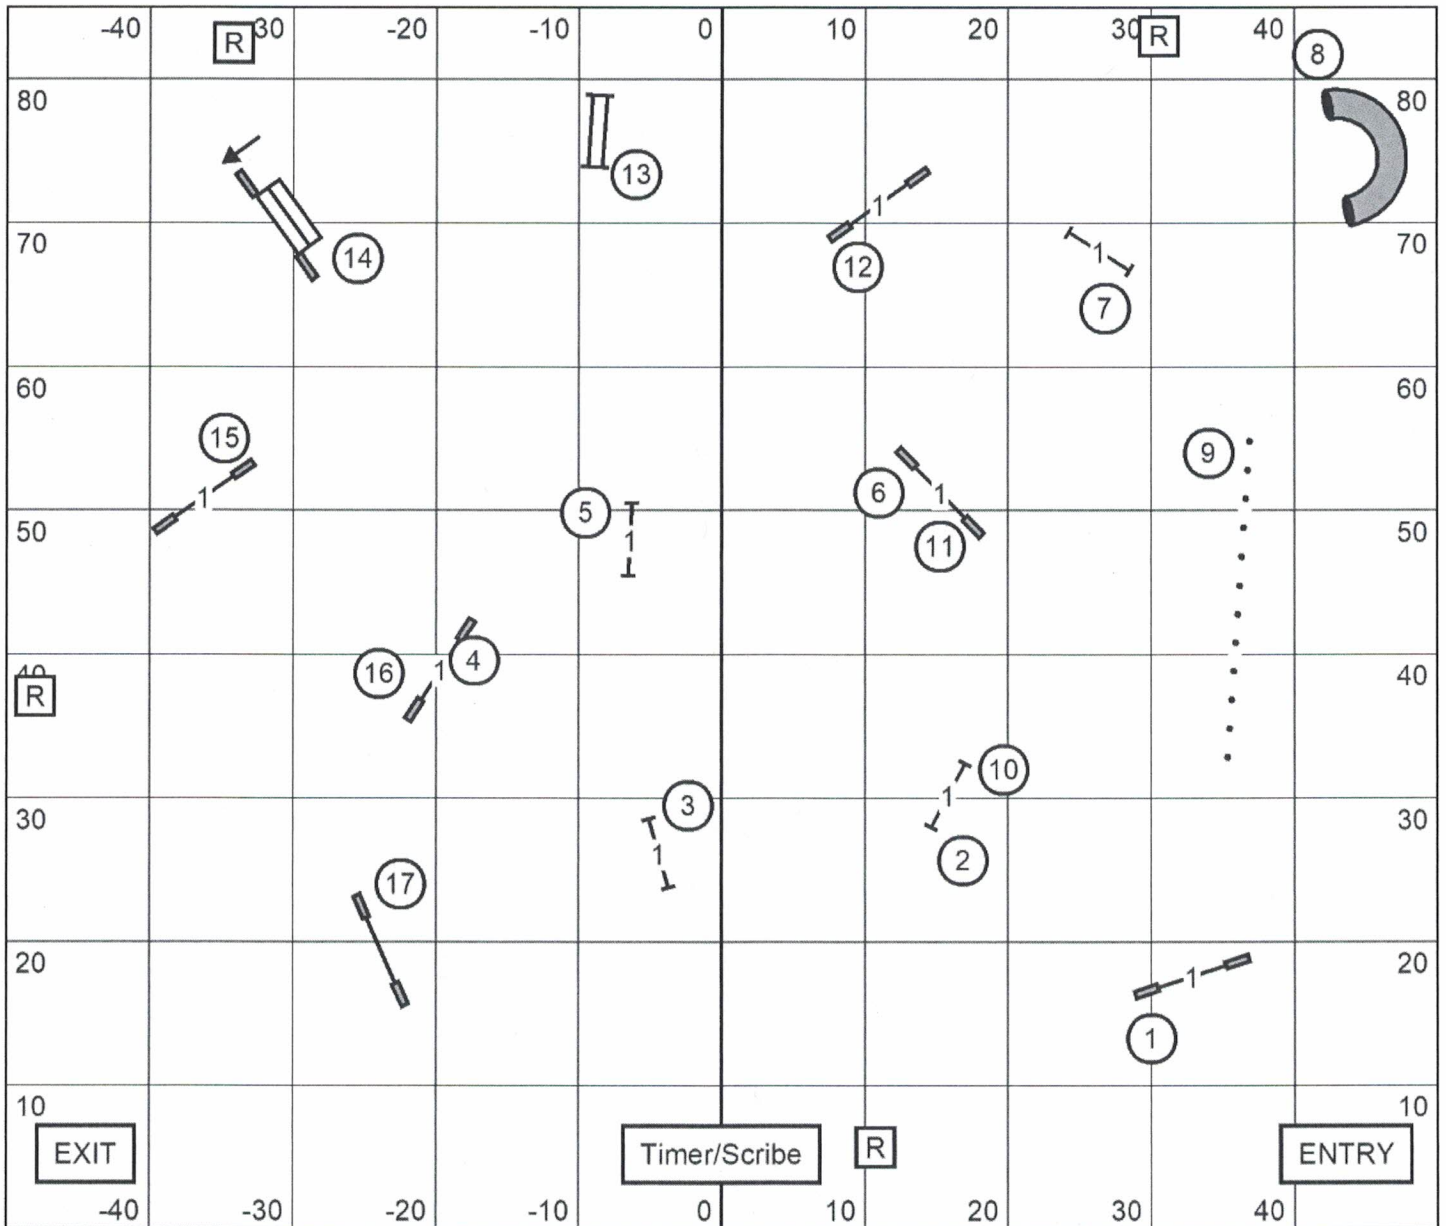

**EXCELLENT/MASTER JUMPERS with WEAVES**

Moore County Kennel Club

100' x 85' Ring    Indoors on Turf    Electronic Timing

June 10, 2018

Tom O'Brien

### OPEN JUMPERS with WEAVES

Moore County Kennel Club

100' x 85' Ring    Indoors on Turf    Electronic Timing

June 10, 2018

Tom O'Brien

**NOVICE JUMPERS with WEAVES**

Moore County Kennel Club

100' x 85' Ring    Indoors on Turf    Electronic Timing  
June 10, 2018                                  Tom O'Brien

**OPEN STANDARD**  
 Moore County Kennel Club

100' x 85' Ring    Indoors on Turf    Electronic Timing  
 June 10, 2018                      Tom O'Brien

### NOVICE STANDARD

Moore County Kennel Club

100' x 85' Ring    Indoors on Turf    Electronic Timing

June 10, 2018

Tom O'Brien