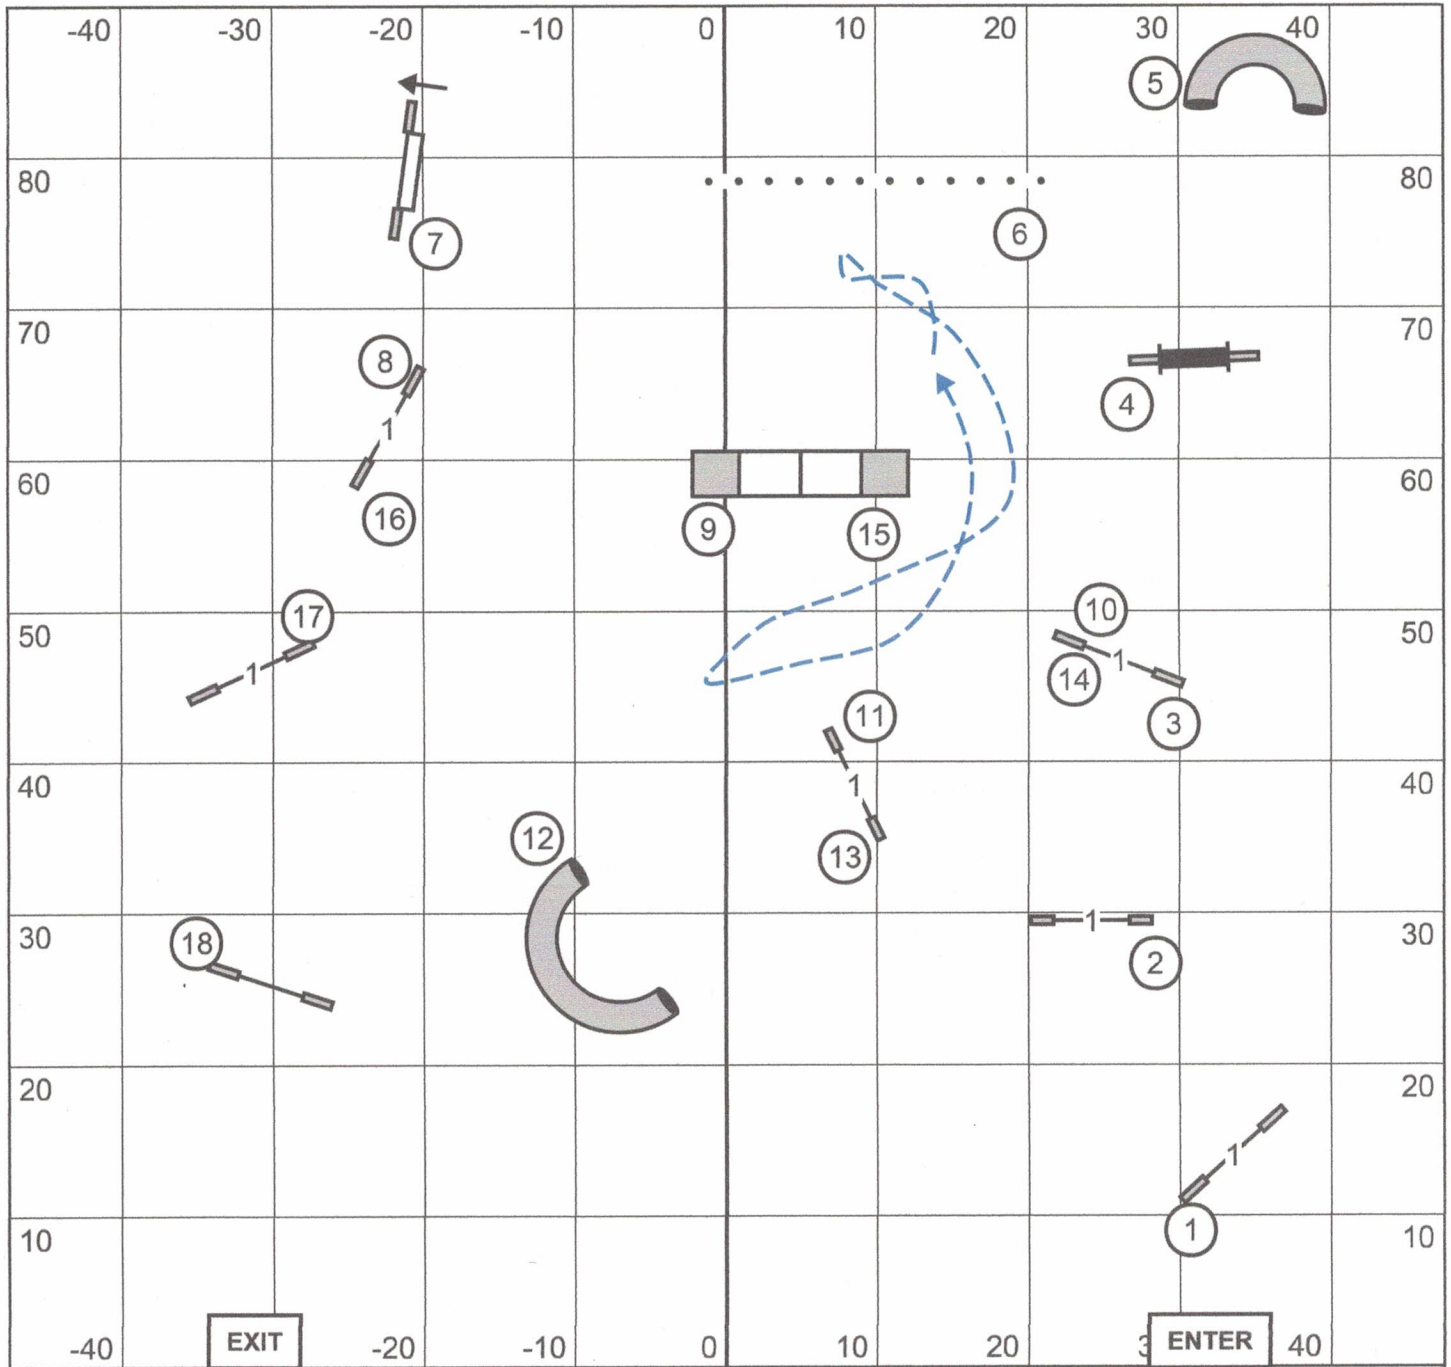

**Premier
STD**

95' x 90'
Indoors on Artificial Turf

Moore County Kennel Club of NC, Inc.
October 26, 2018
Judge Alexandra Davis

EXC-MAS
STD

95' x 90'
Indoors on Artificial Turf

Moore County Kennel Club of NC, Inc.
October 26, 2018
Judge Alexandra Davis

**OPEN
STD**

95' x 90'
Indoors on Artificial Turf

Moore County Kennel Club of NC, Inc.
October 26, 2018
Judge Alexandra Davis

**Novice
STD**

95' x 90'
Indoors on Artificial Turf

Moore County Kennel Club of NC, Inc.
October 26, 2018
Judge Alexandra Davis