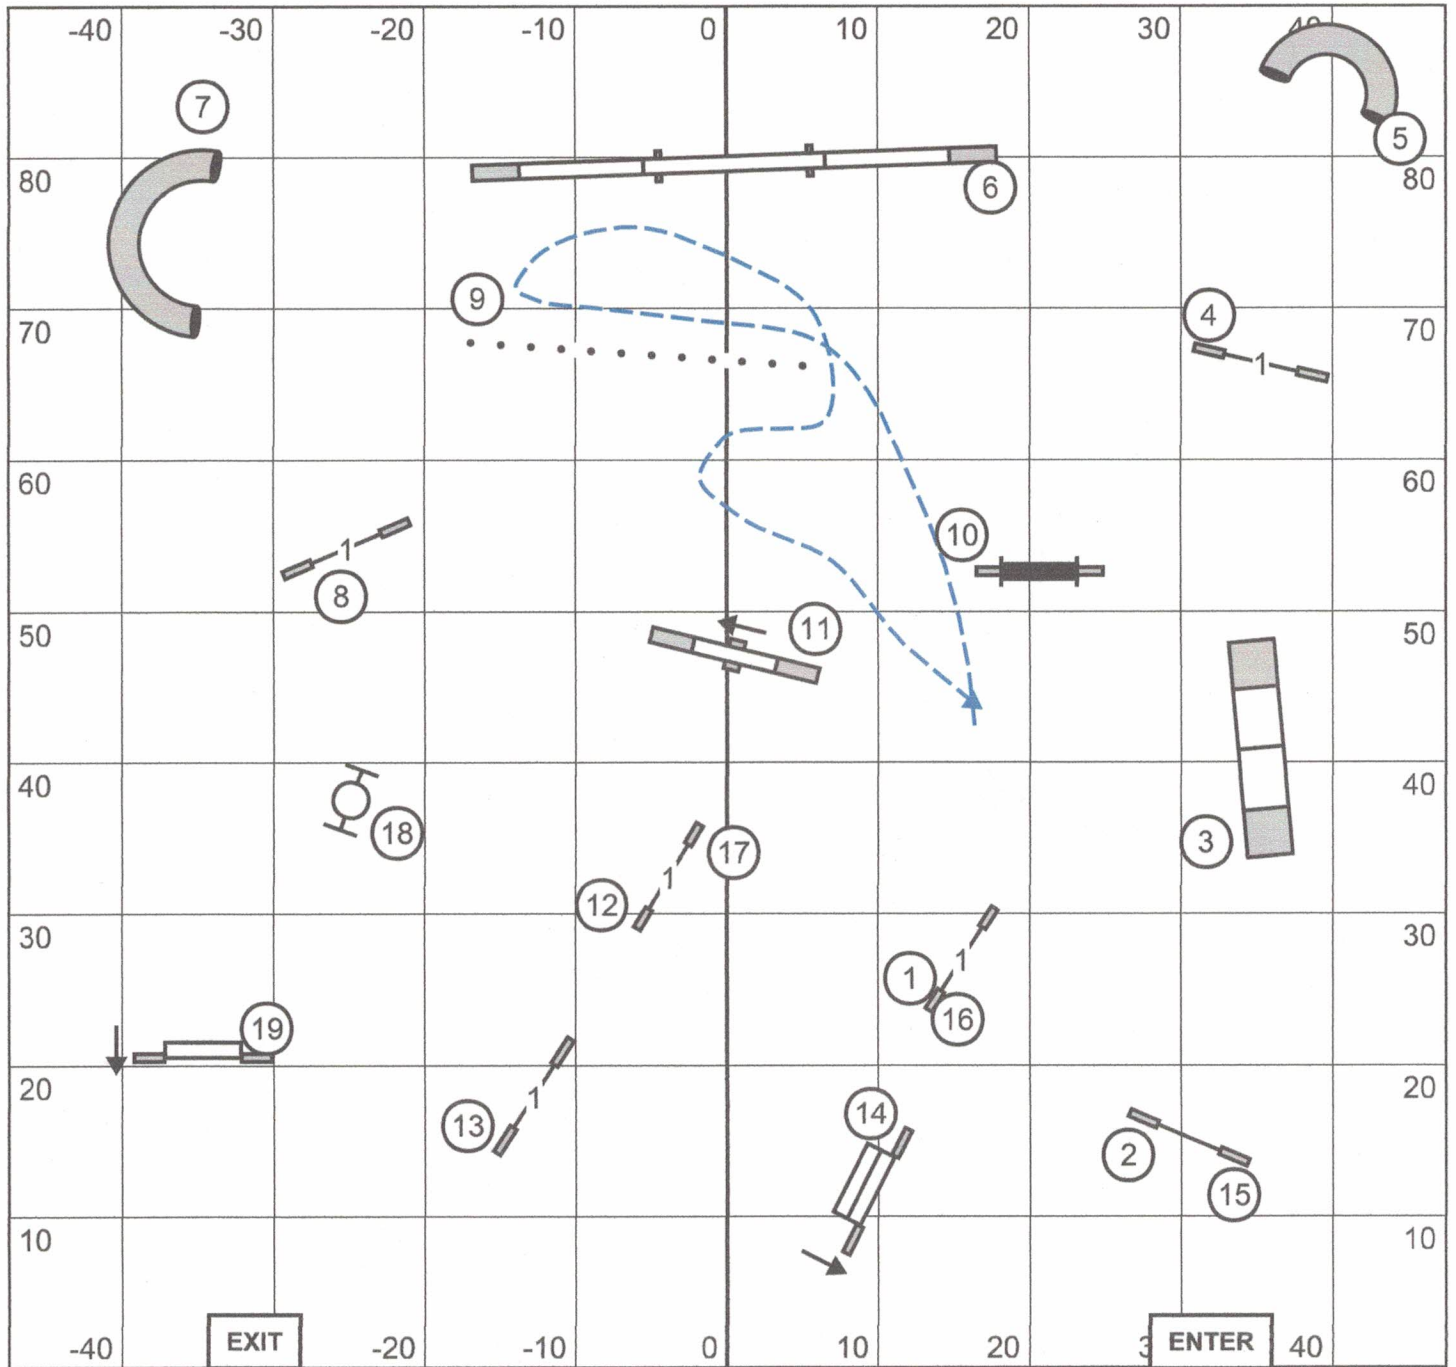

95' x 90'
Indoors on Artificial Turf

Moore County Kennel Club of NC, Inc.
October 26, 2018
Judge Alexandra Davis

**Premier
STD**