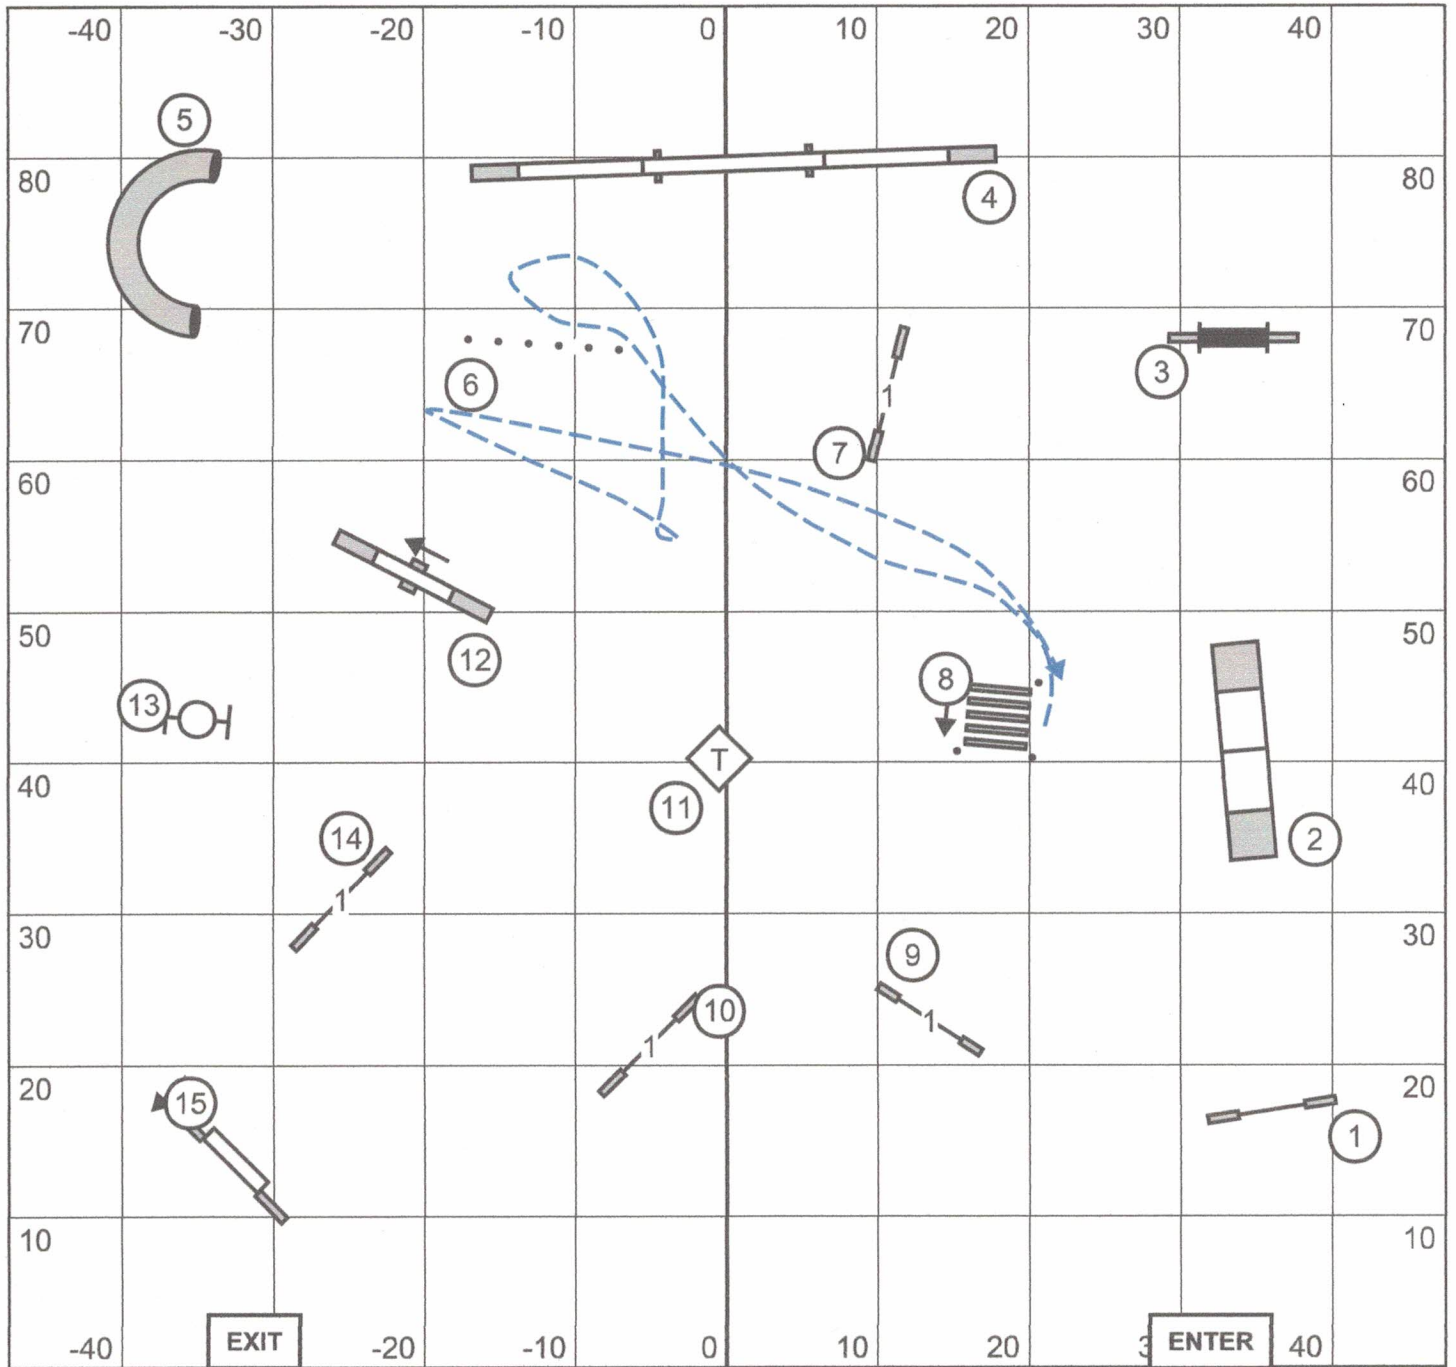

**Premier
STD**

95' x 90'
Indoors on Artificial Turf

Moore County Kennel Club of NC, Inc.
October 26, 2018
Judge Alexandra Davis

EXC-MAS
STD

95' x 90'
Indoors on Artificial Turf

Moore County Kennel Club of NC, Inc.
October 26, 2018
Judge Alexandra Davis

**OPEN
STD**

95' x 90'
Indoors on Artificial Turf

Moore County Kennel Club of NC, Inc.
October 26, 2018
Judge Alexandra Davis

**Novice
STD**

95' x 90'
Indoors on Artificial Turf

Moore County Kennel Club of NC, Inc.
October 26, 2018
Judge Alexandra Davis