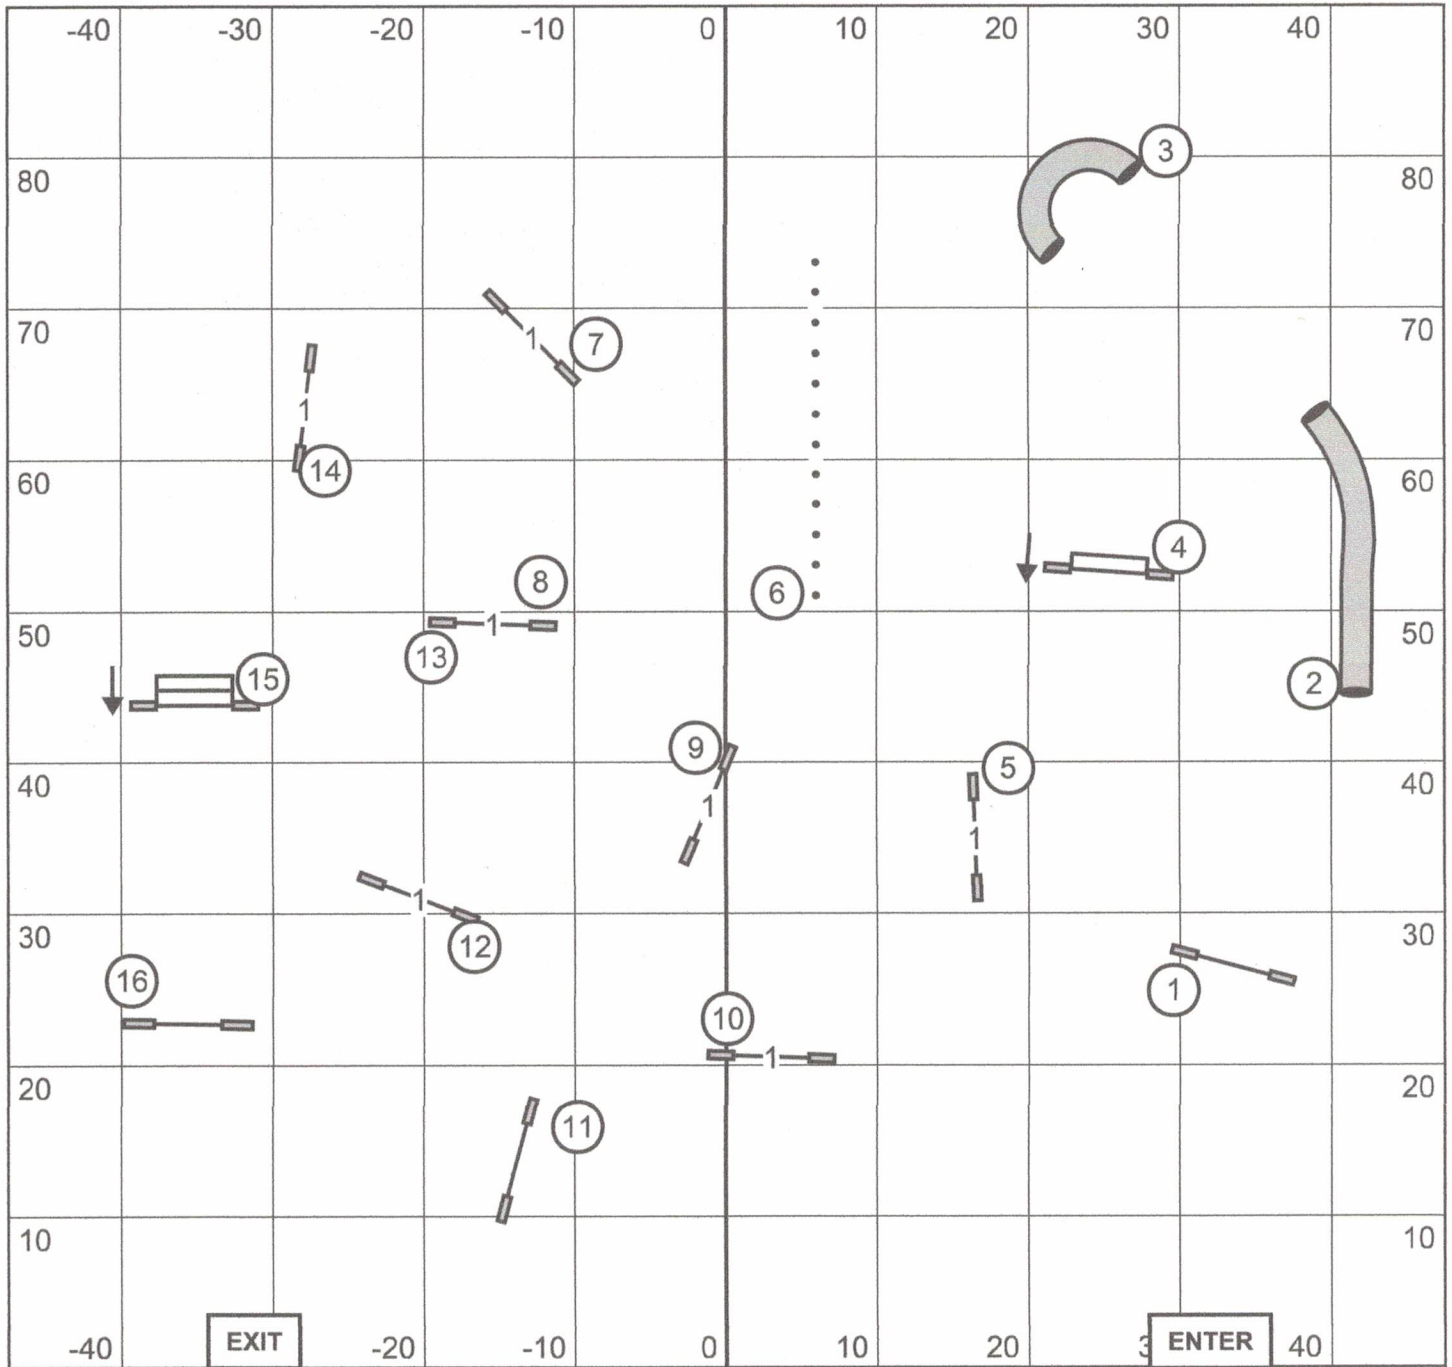

95' x 90'
Indoors on Artificial Turf

Moore County Kennel Club of NC, Inc.
October 28, 2018
Judge Alexandra Davis

EXC-MAS JWW

95' x 90'
Indoors on Artificial Turf

Moore County Kennel Club of NC, Inc.
October 28, 2018
Judge Alexandra Davis

Open JWW

95' x 90'
Indoors on Artificial Turf

Moore County Kennel Club of NC, Inc.
October 28, 2018
Judge Alexandra Davis

Novice JWW

95' x 90'
Indoors on Artificial Turf

Moore County Kennel Club of NC, Inc.
October 28, 2018
Judge Alexandra Davis

EXC-MAS
STD

95' x 90'
Indoors on Artificial Turf

Moore County Kennel Club of NC, Inc.
October 28, 2018
Judge Alexandra Davis

**OPEN
STD**

95' x 90'
Indoors on Artificial Turf

Moore County Kennel Club of NC, Inc.
October 28, 2018
Judge Alexandra Davis