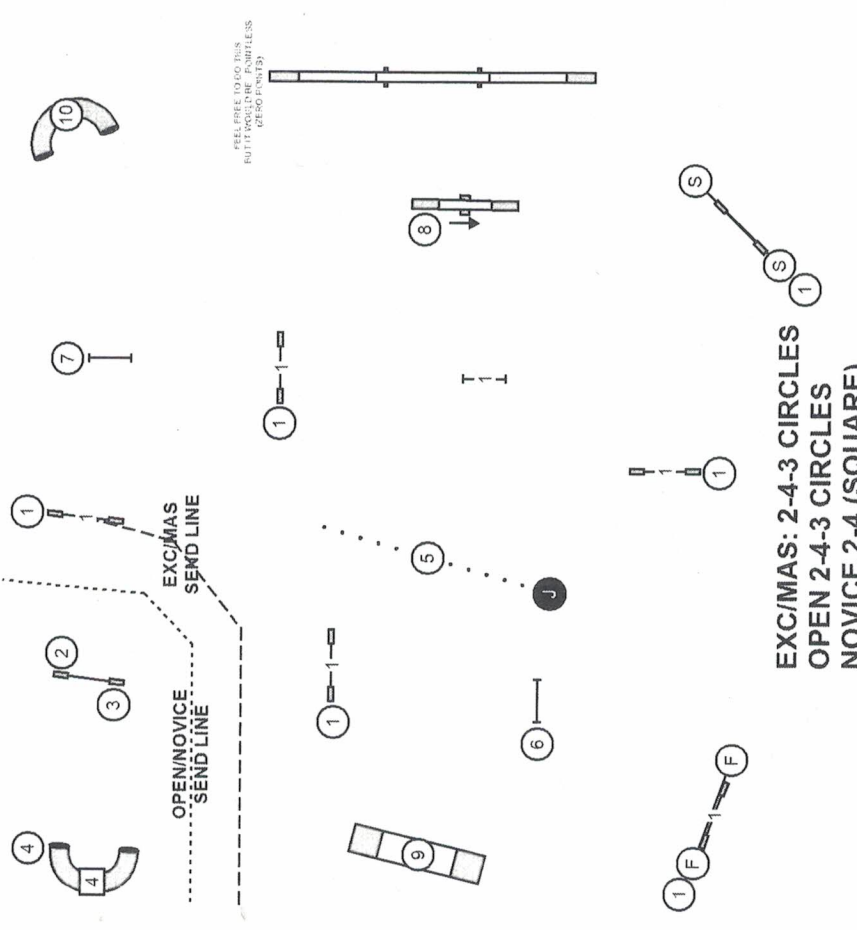

EXC/MAS
SEND LINE

OPEN/NOVICE
SEND LINE

EXC/MAS: 2-4-3 CIRCLES
OPEN 2-4-3 CIRCLES
NOVICE 2-4 (SQUARE)

ENTER

FAST, FASTER, FASTEST!

(NOVICE, OPEN, EXCELLENT)

FRIDAY, OCTOBER 11, 2019-- CHARLOTTE DOG TRAINING CLUB
Greg Beck

EXIT