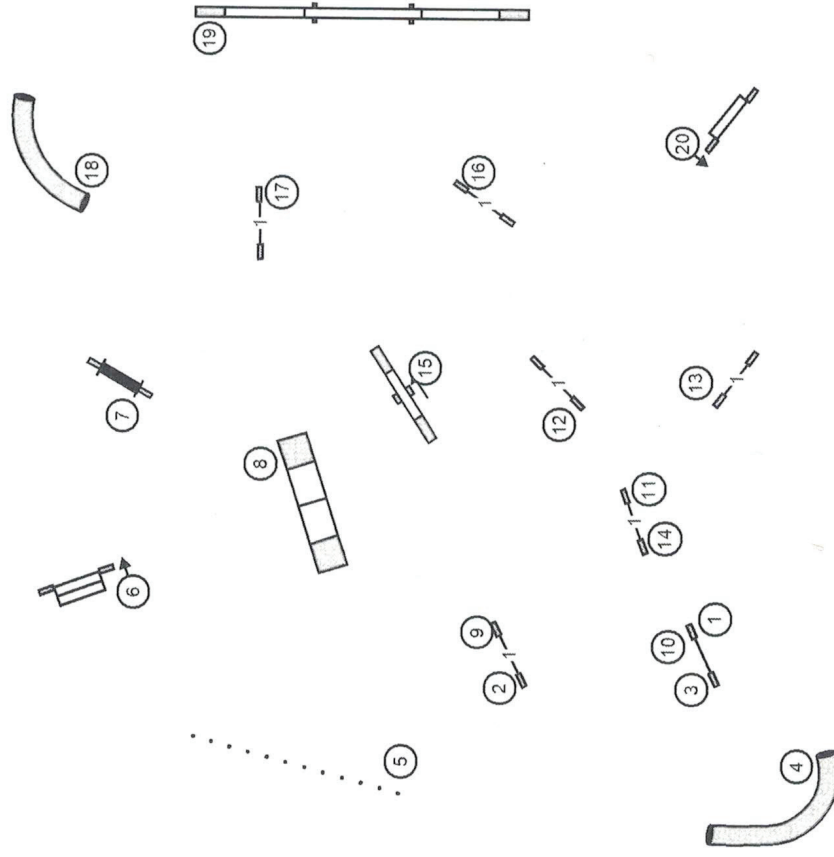

T/S PREMIER STANDARD

SUNDAY, OCTOBER 13, 2019-- CHARLOTTE DOG TRAINING CLUB

Greg Beck