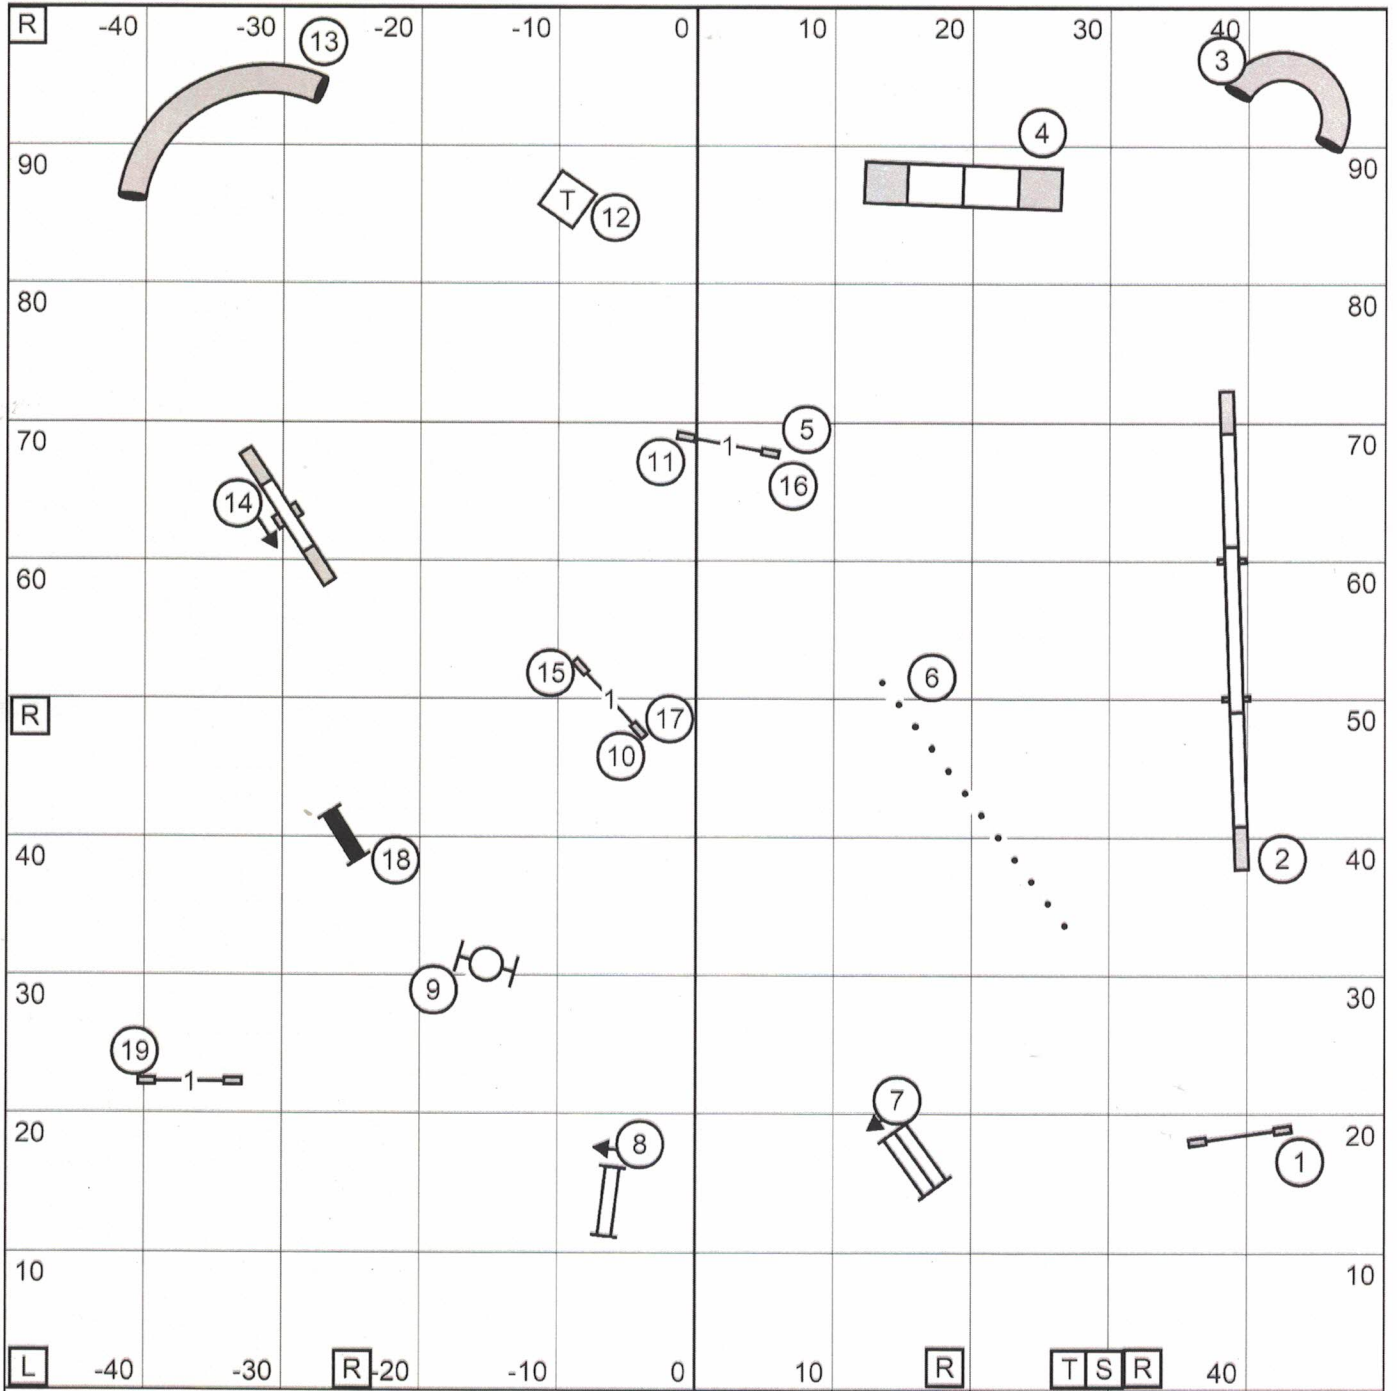

---- NOVICE SEND ----
 (6) (5)
 need 19 more for Q=50

---- OPEN SEND ----
 (6) (5) (4)
 need 20 more for Q=55

- EXC/MSTR SEND -
 (5) (4) (3)
 need 28 more for Q=60

Earn the value of each obstacle completed, plus a 20 point bonus for a successful distance challenge.

Excellent/Master Standard

Charleston Dog Training Cub 100x100

Friday April 29, 2022 West Columbia, SC Kim Crenshaw under cover on dirt

12 Fri XS

Premier Standard Charleston Dog Training Cub 100x100

Friday April 29, 2022 West Columbia, SC Kim Crenshaw under cover on dirt