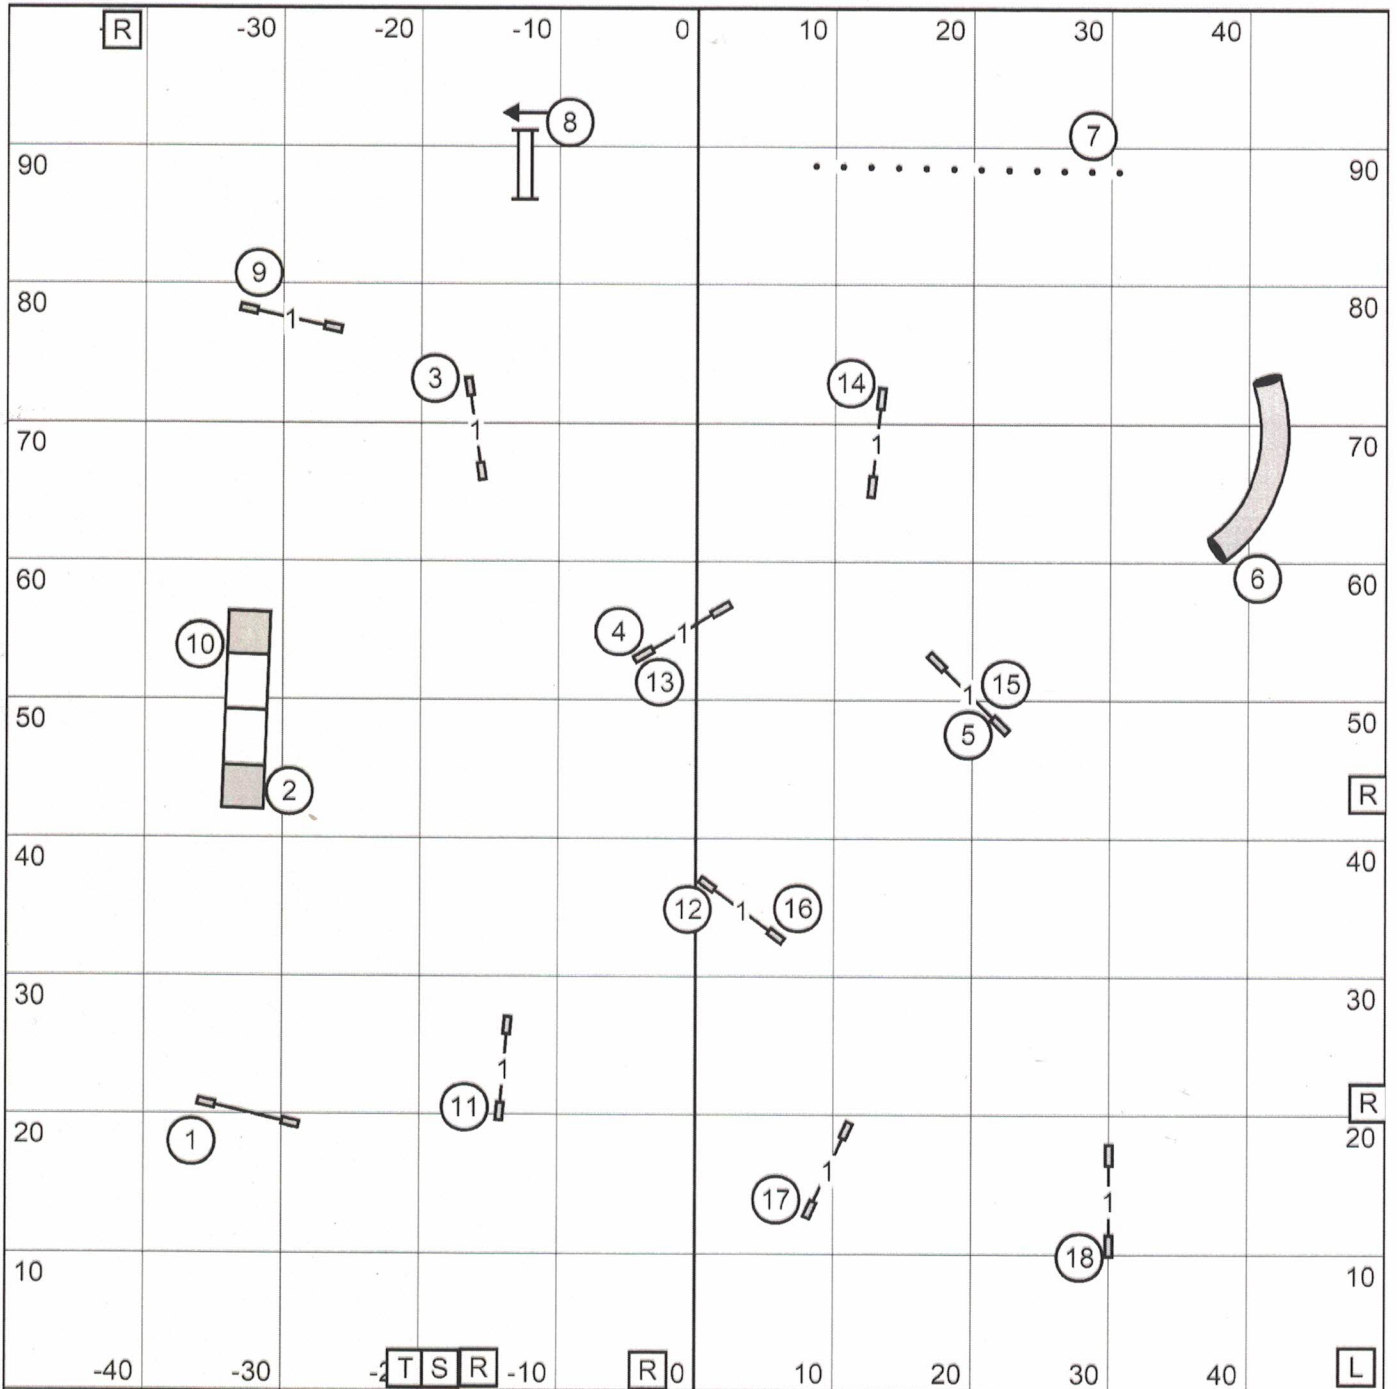

Time 2 Beat Charleston Dog Training Cub 100x100

Friday April 29, 2022 West Columbia, SC Kim Crenshaw under cover on dirt

16 Fri T2B