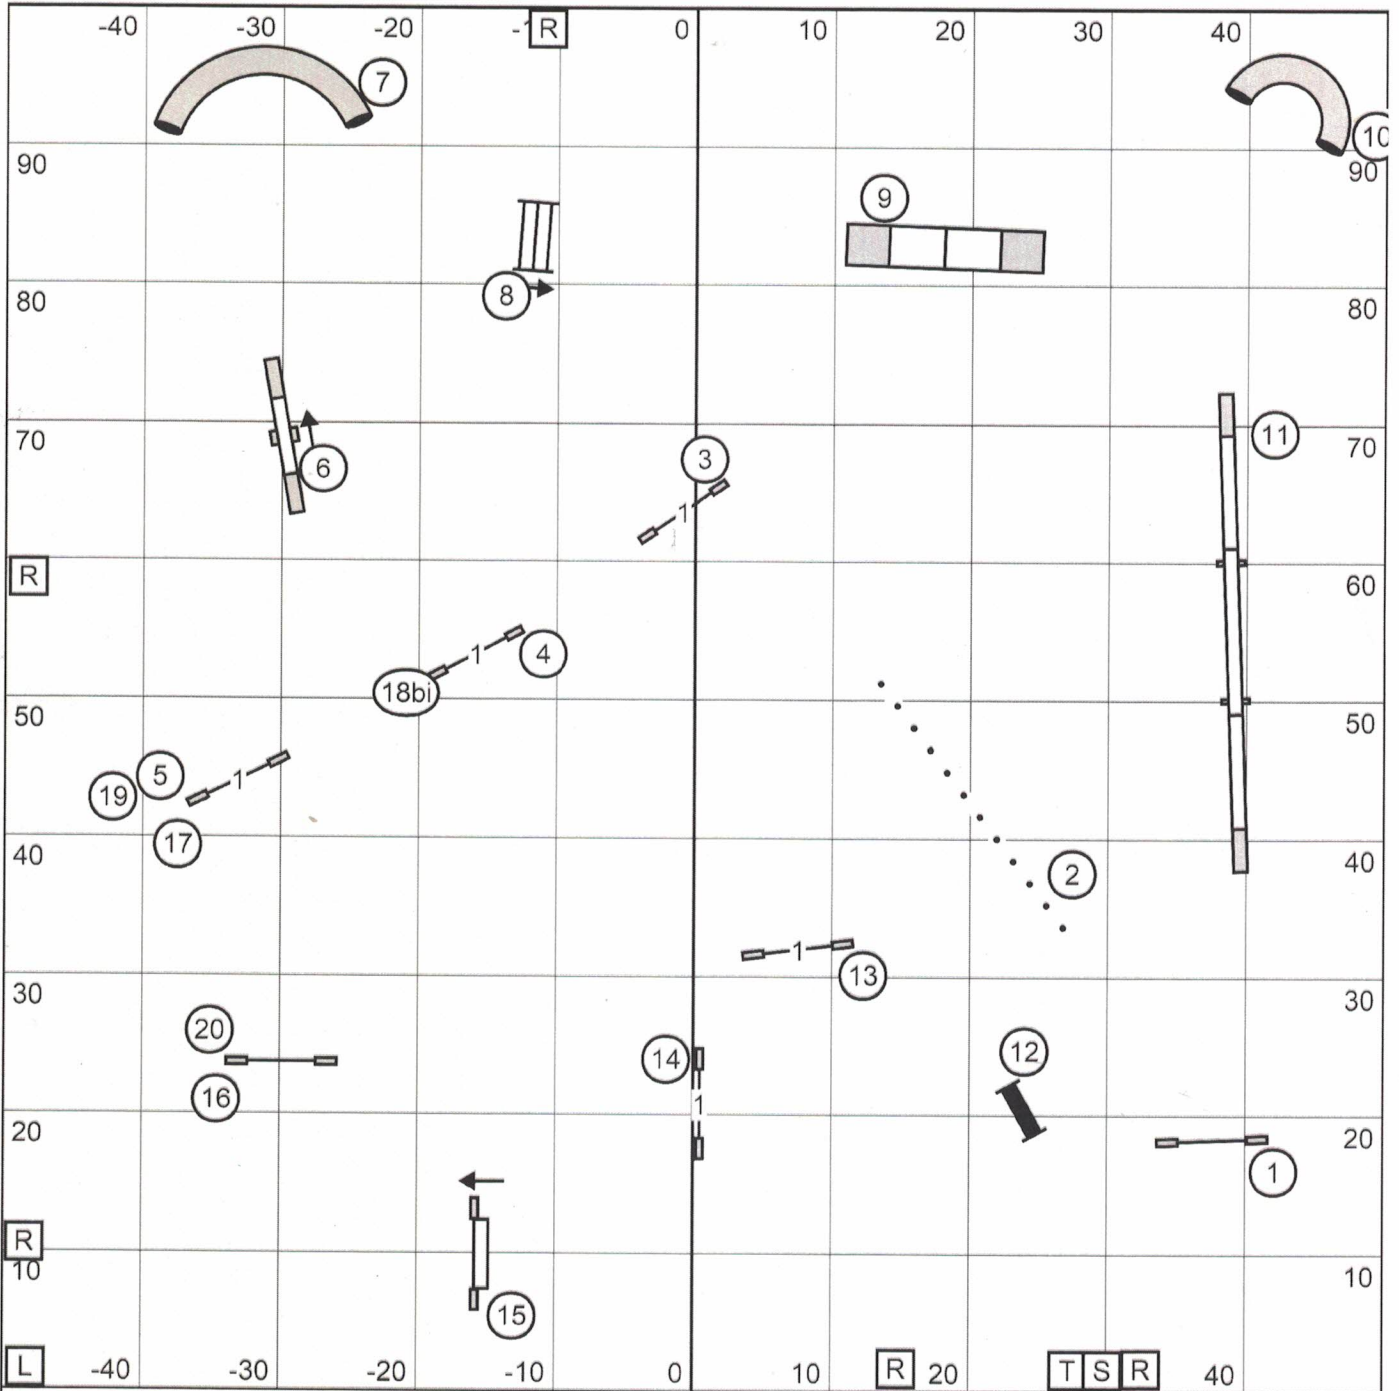

---- NOVICE SEND ----
 (6) (5)
 need 19 more for Q=50

---- OPEN SEND ----
 (6) (5) (4)
 need 20 more for Q=55

- EXC/MSTR SEND -
 (5) (4) (3)
 need 28 more for Q=60

Earn the value of each obstacle completed, plus a 20 point bonus for a successful distance challenge.

Excellent/Master Standard

Charleston Dog Training Cub 100x100

Friday April 29, 2022 West Columbia, SC Kim Crenshaw under cover on dirt

12 Fri XS

Premier Standard Charleston Dog Training Cub 100x100

Friday April 29, 2022 West Columbia, SC Kim Crenshaw under cover on dirt