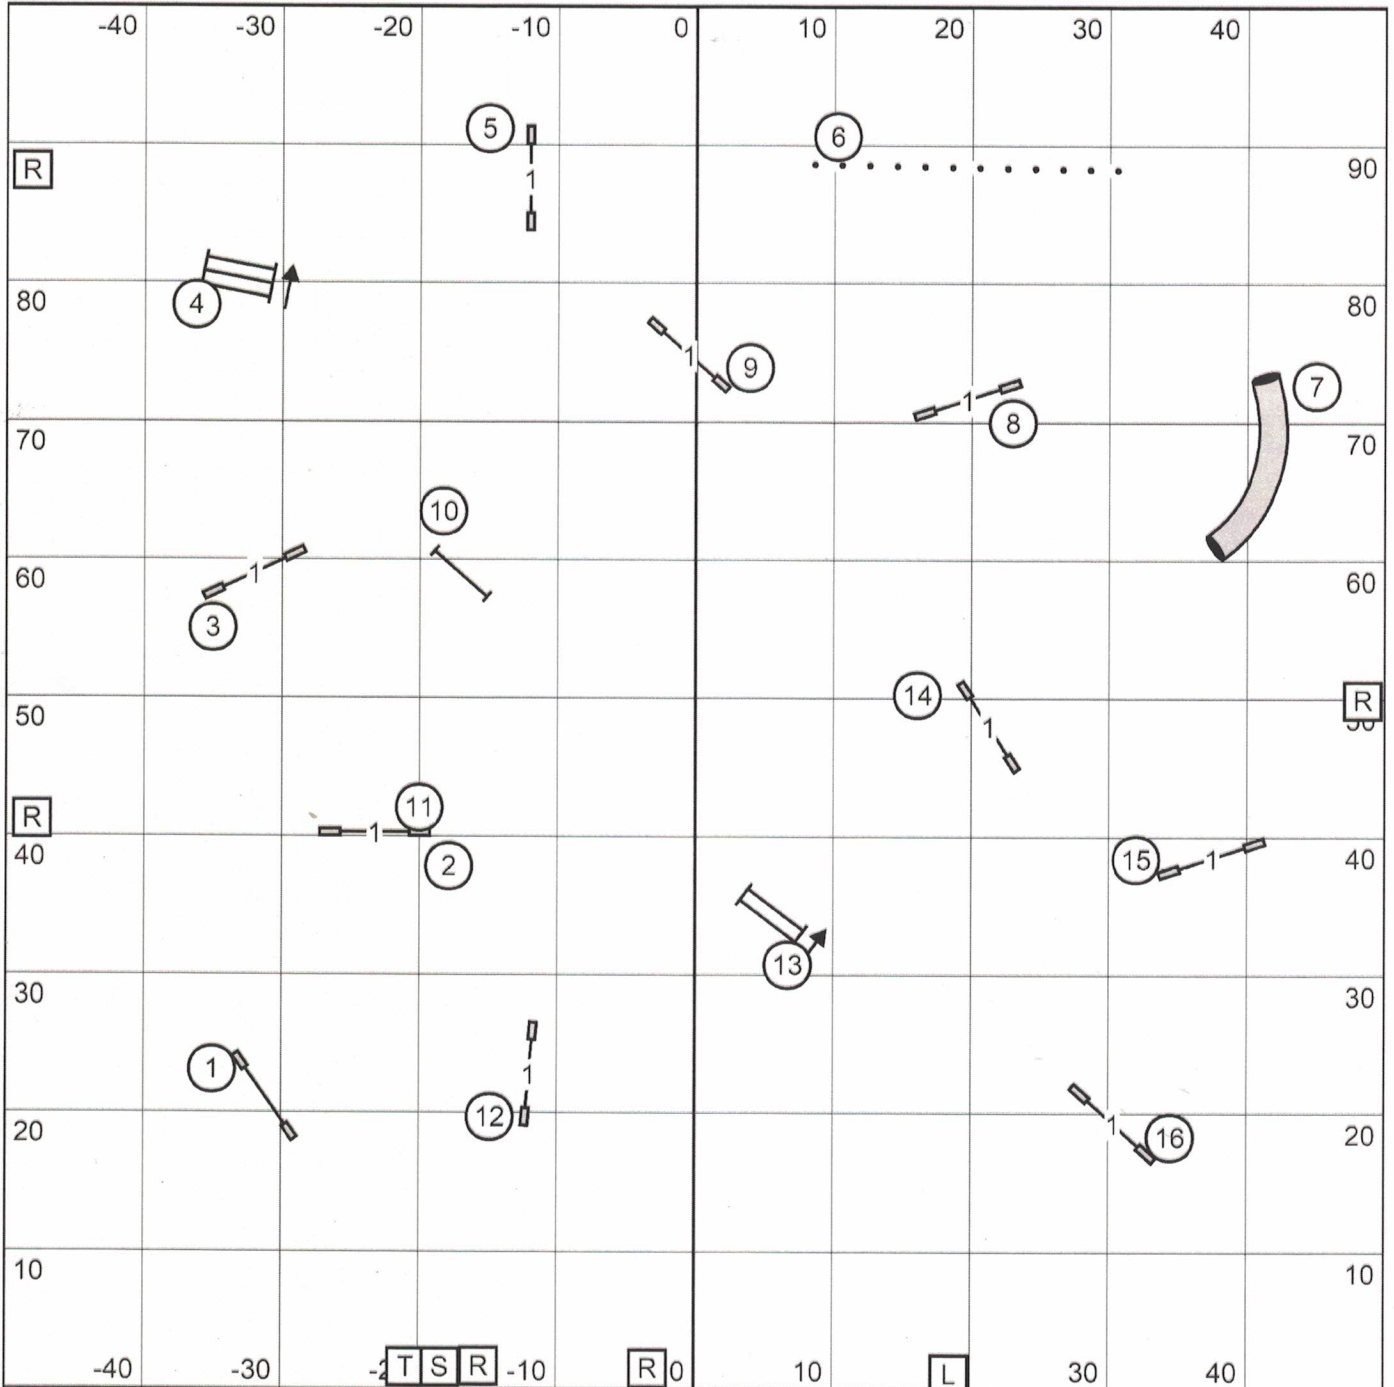

Premier Jumpers w Weaves Charleston Dog Training Cub 100x100
Friday April 29, 2022 West Columbia, SC Kim Crenshaw under cover on dirt 18 Fri PJW

Open Jumpers w Weaves Charleston Dog Training Cub 100x100
Friday April 29, 2022 West Columbia, SC Kim Crenshaw under cover on dirt

19 Fri OJW