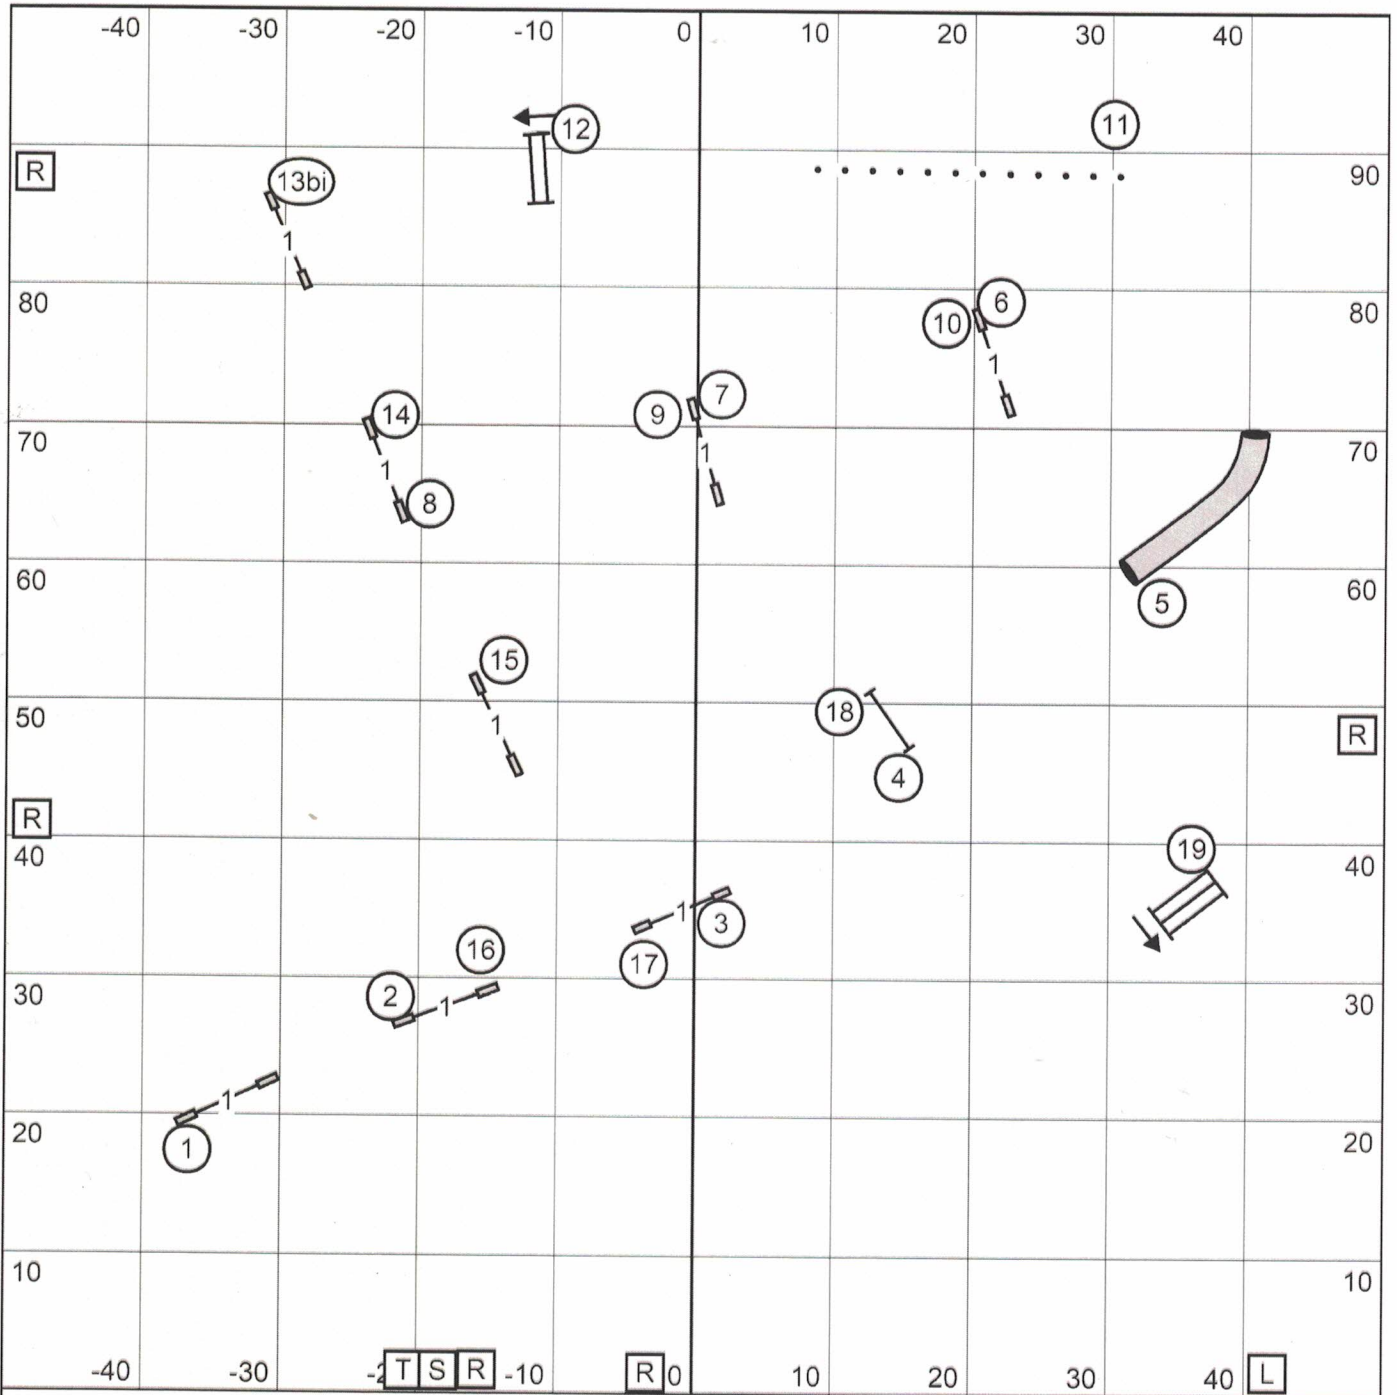

Premier Jumpers w Weaves Charleston Dog Training Cub 100x100
Friday April 29, 2022 West Columbia, SC Kim Crenshaw under cover on dirt 18 Fri PJW