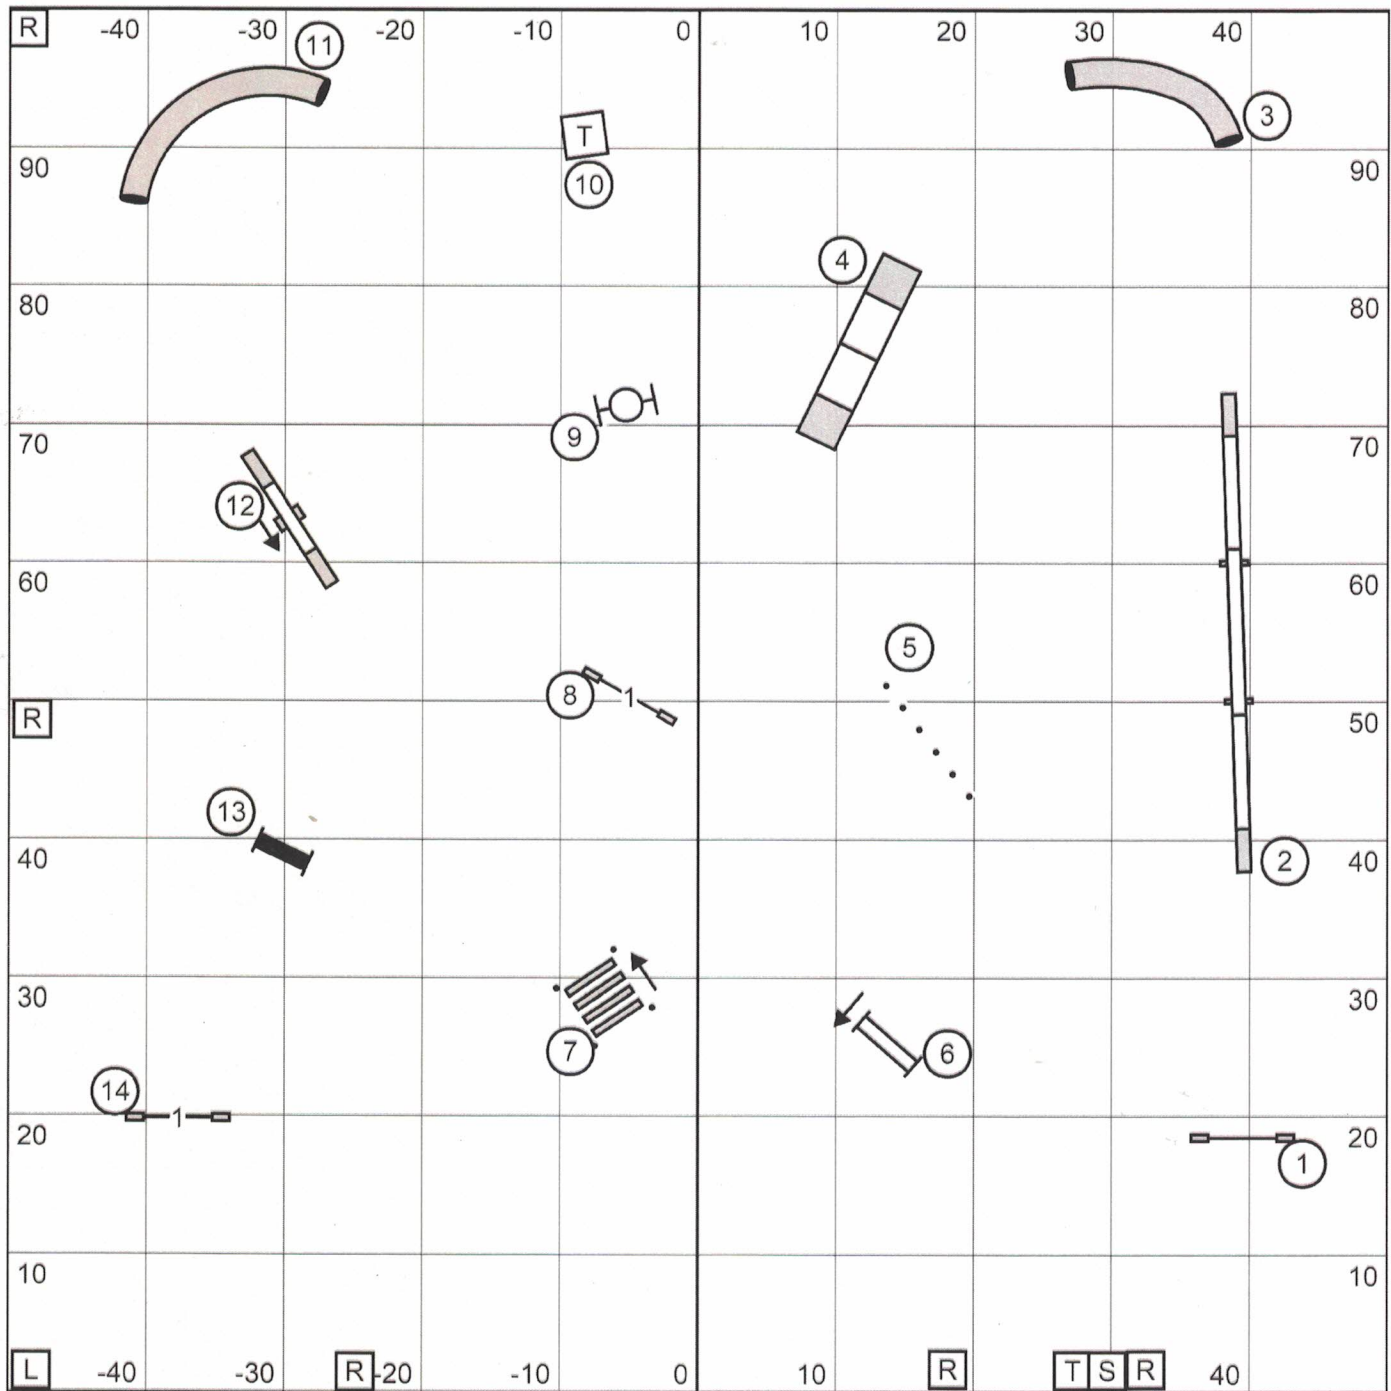

Novice Standard Charleston Dog Training Cub 100x100

Friday April 29, 2022 West Columbia, SC Kim Crenshaw under cover on dirt

15 Fri NS