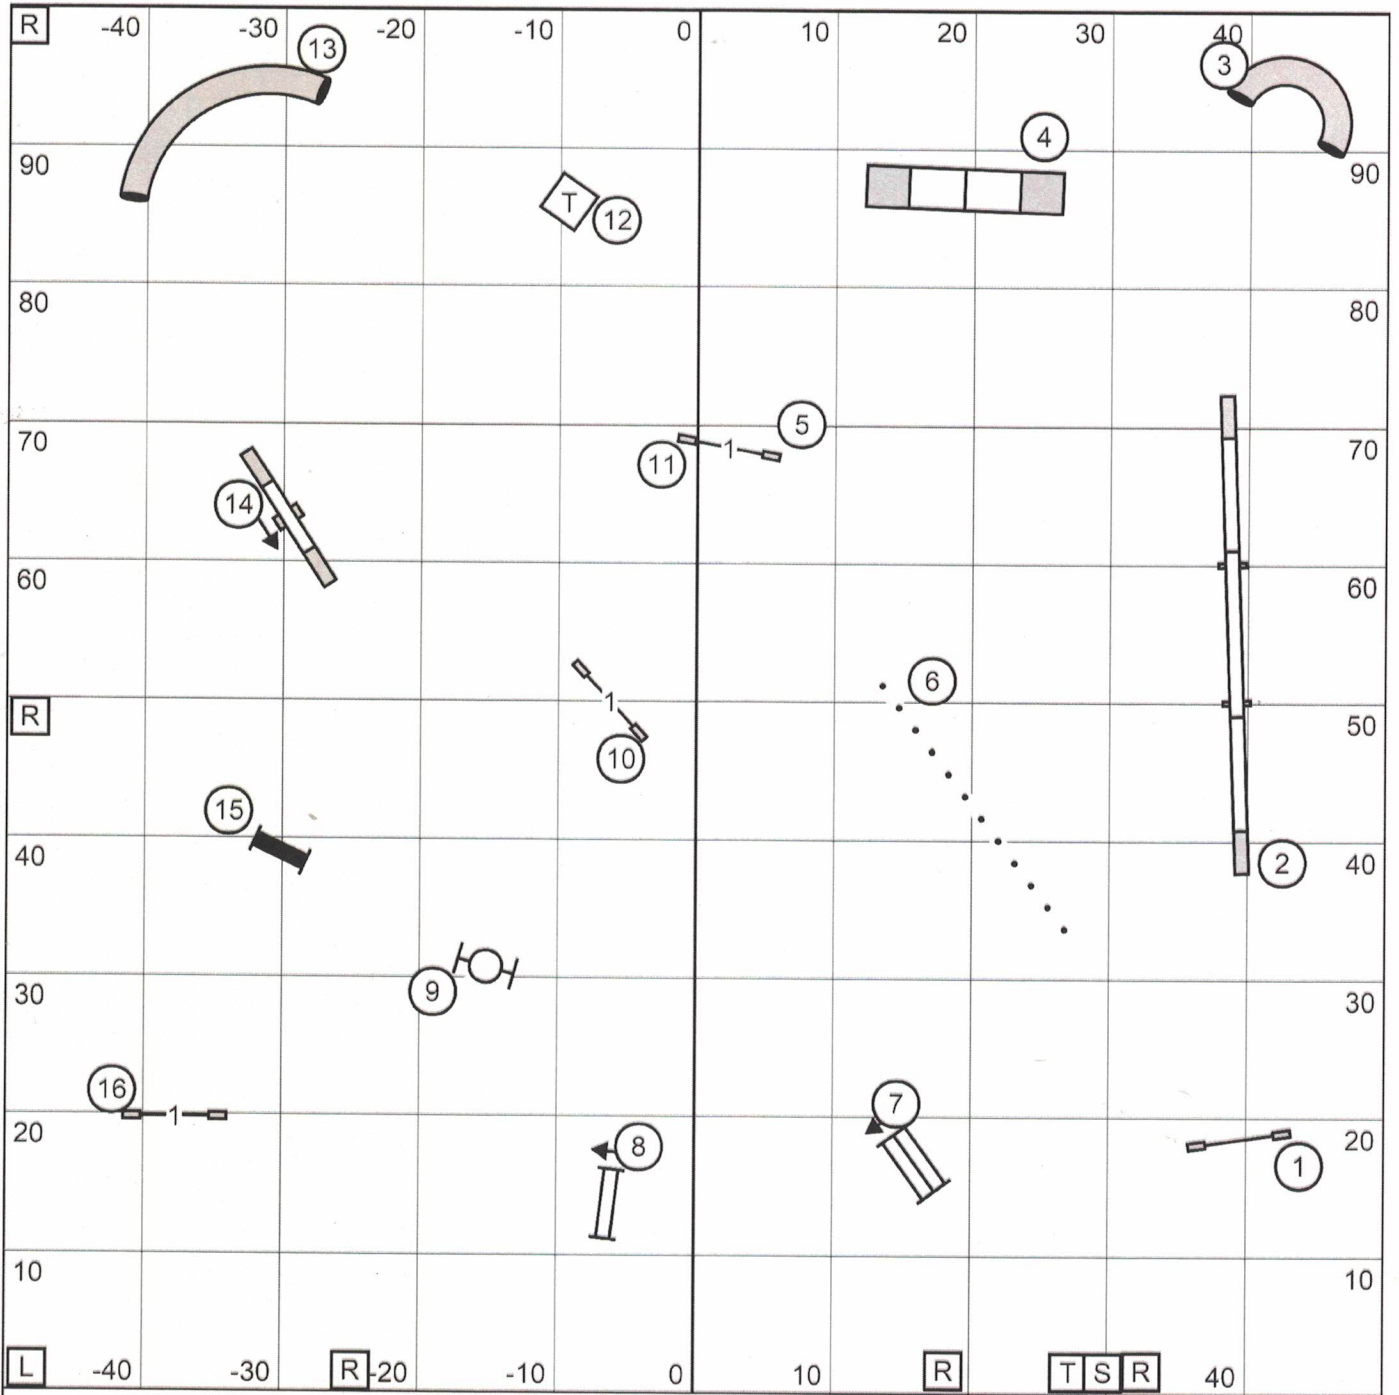

Open Standard Charleston Dog Training Cub 100x100

Friday April 29, 2022 West Columbia, SC Kim Crenshaw under cover on dirt

14 Fri OS