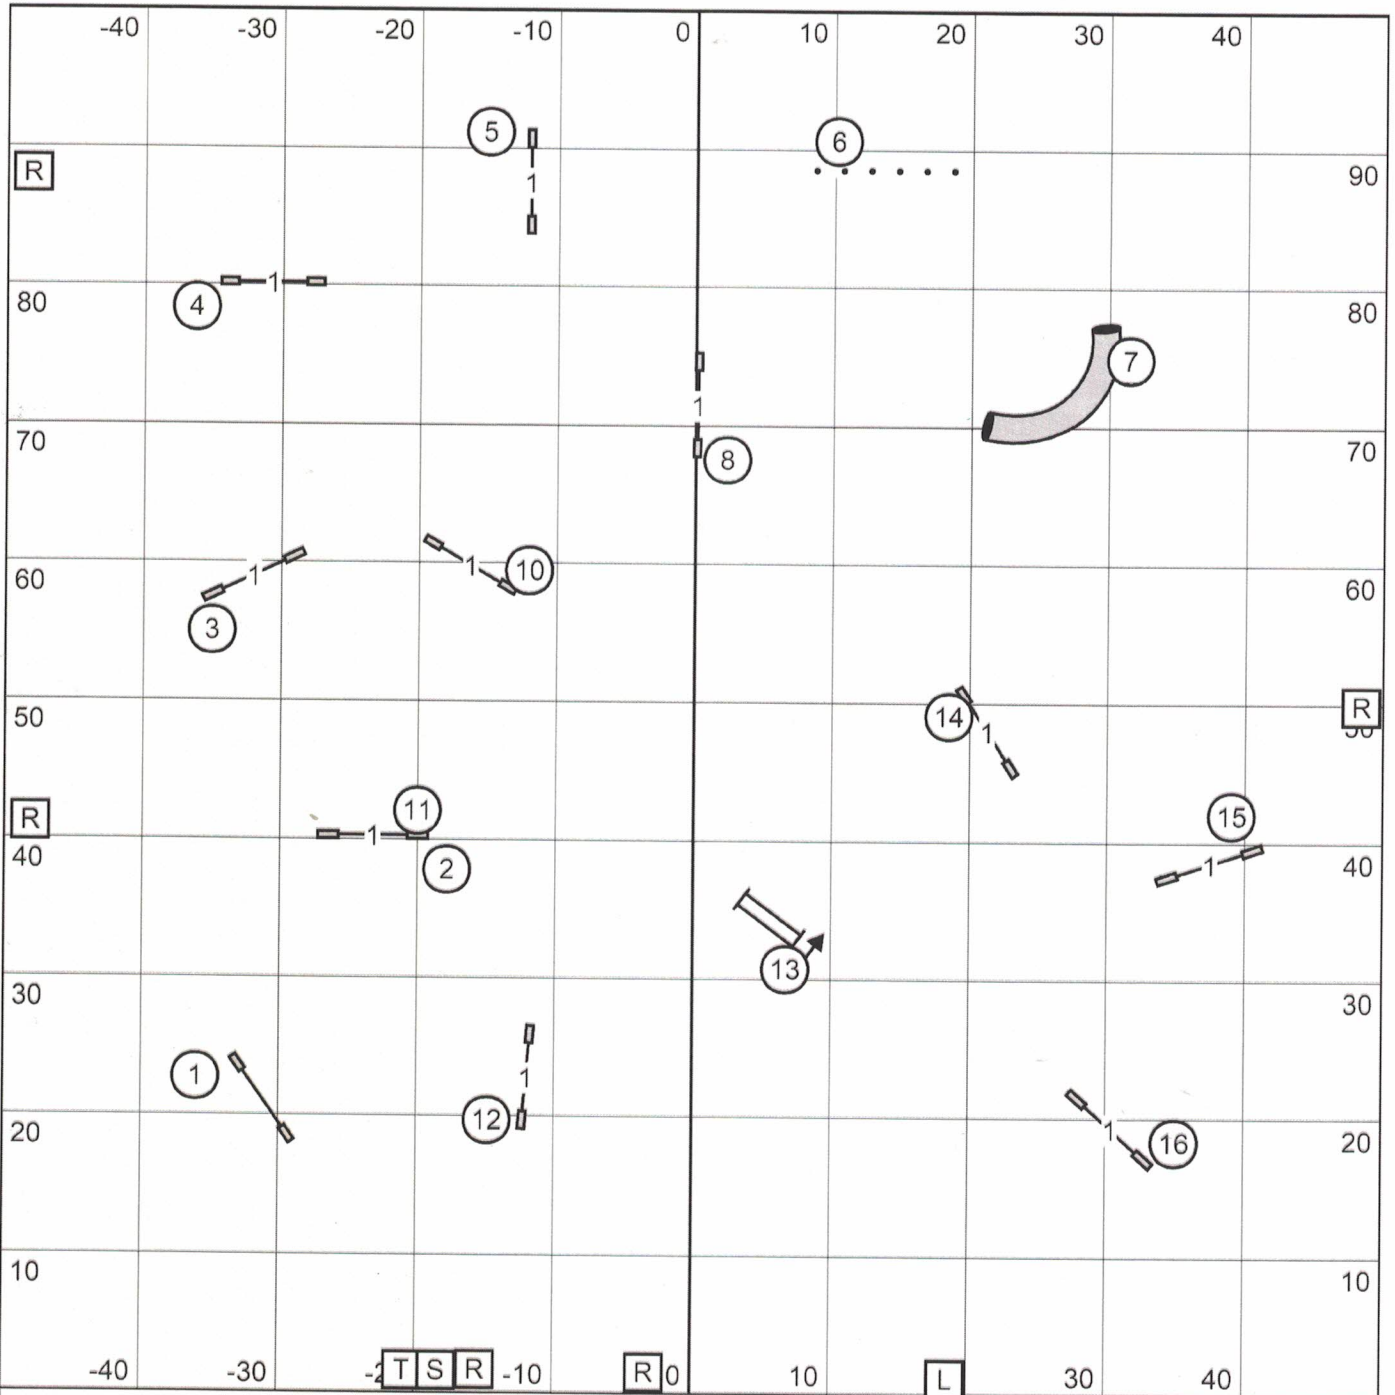

Novice Jumpers w Weaves Charleston Dog Training Cub 100x100
Friday April 29, 2022 West Columbia, SC Kim Crenshaw under cover on dirt

20 Fri NJW