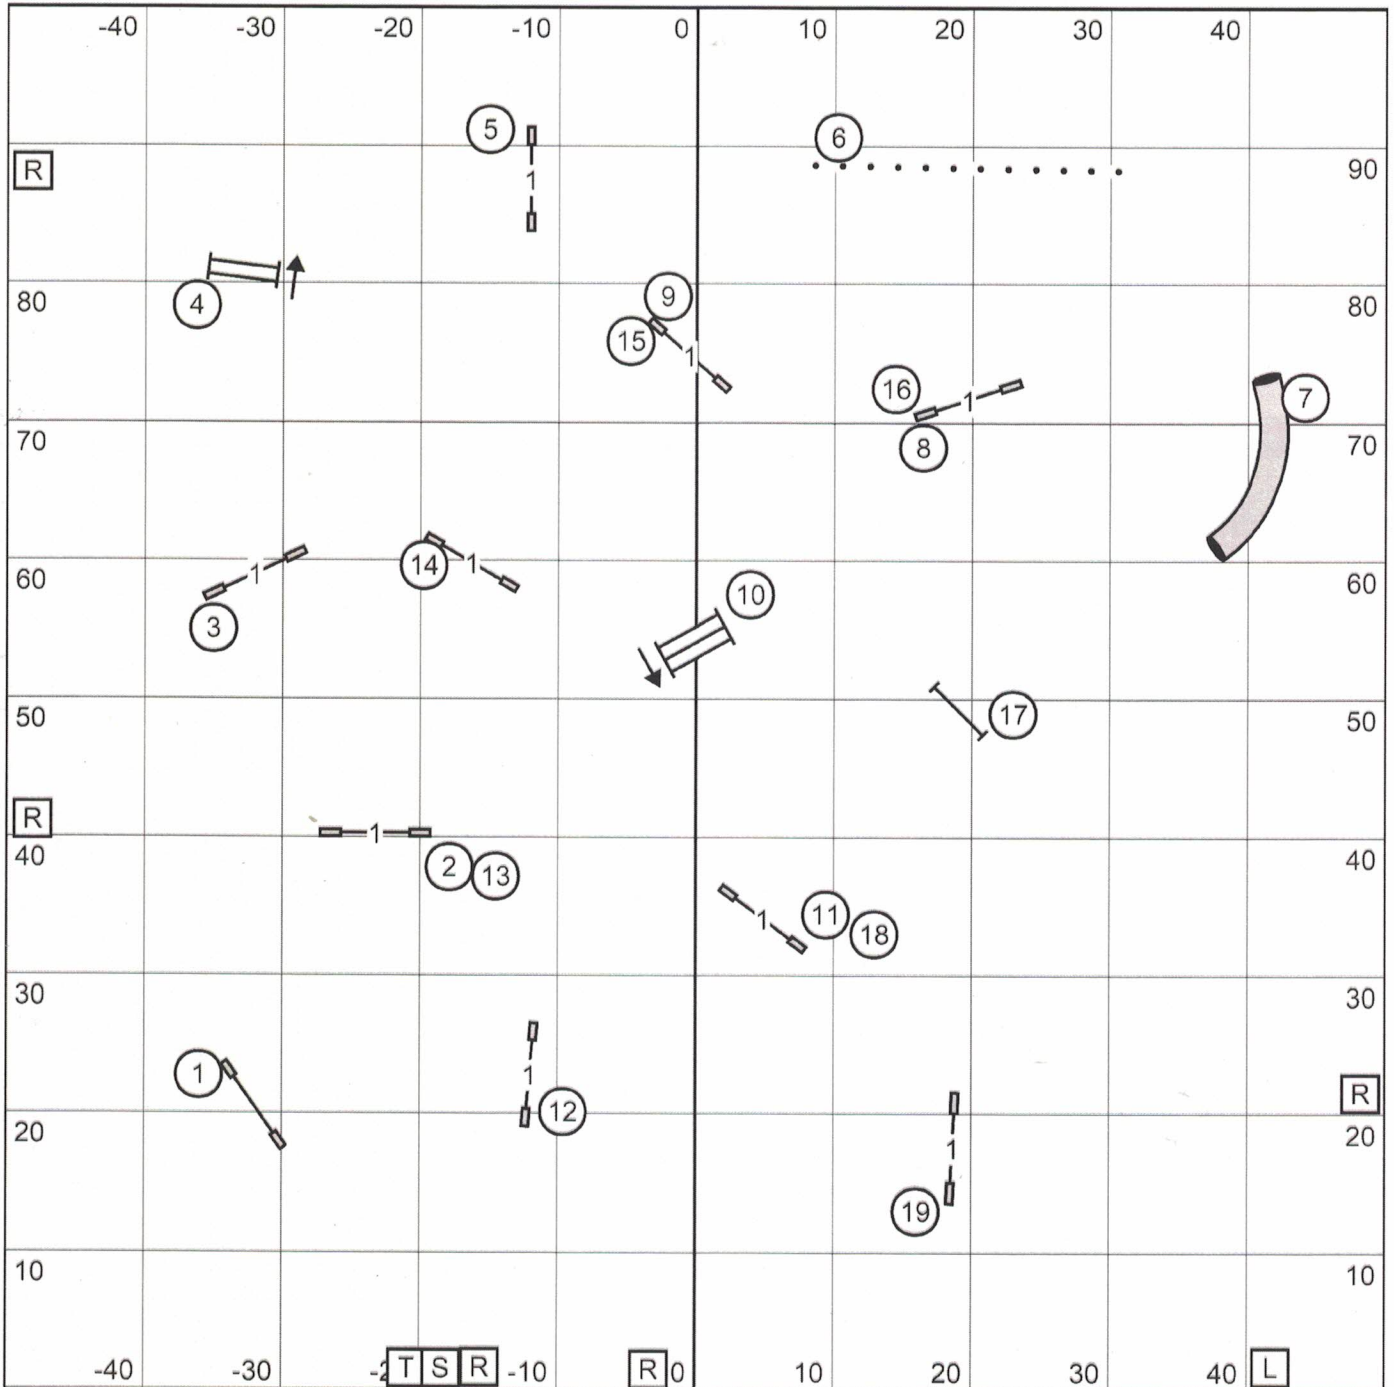

Excellent/Master Jumpers w Weaves Charleston Dog Training Cub 100x100
Friday April 29, 2022 West Columbia, SC Kim Crenshaw under cover on dirt

17 Fri XJW