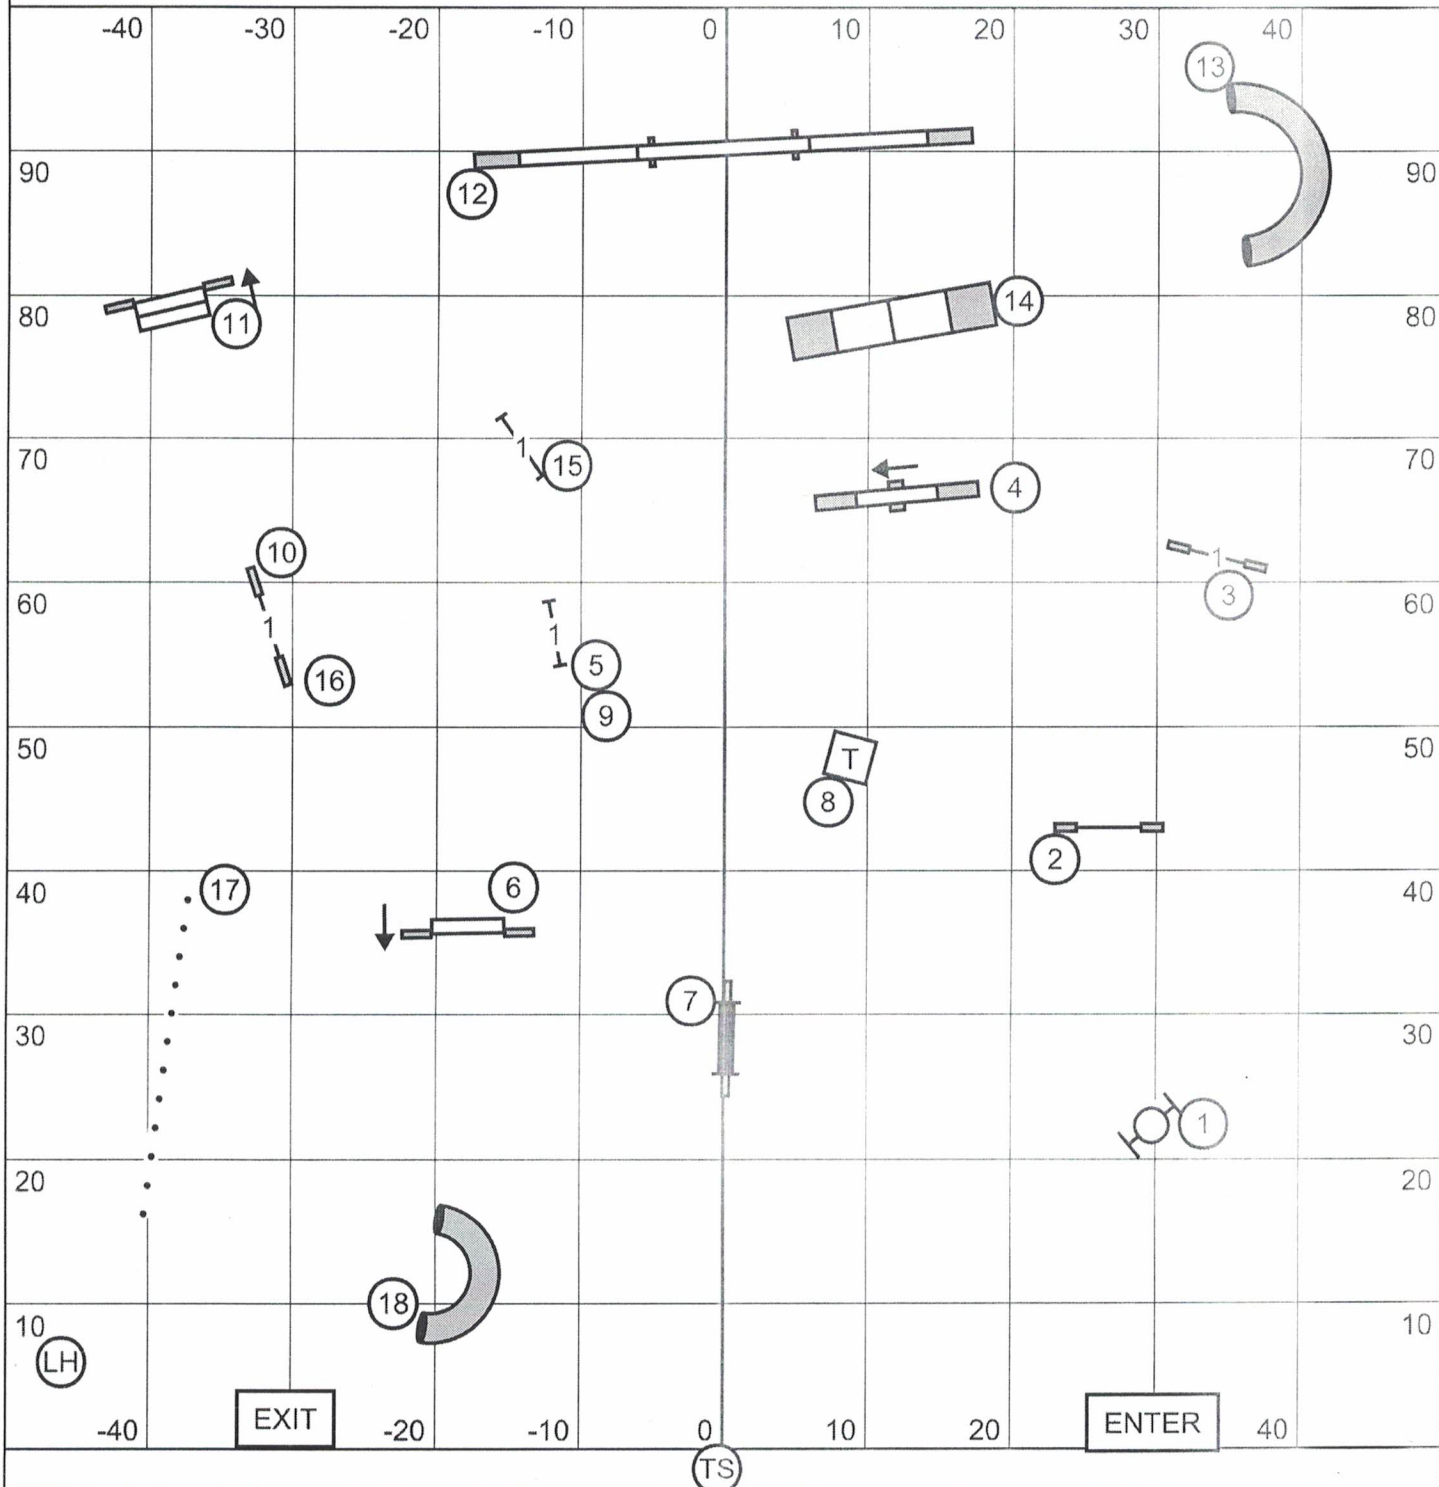

CHARLOTTE DOG TRAINING CLUB
EXCELLENT/MASTER STD

Saturday March 9, 2019

Judge: Marc Ogle

100 x 100 - Outdoors, Grass

CHARLOTTE DOG TRAINING CLUB

OPEN STD

Saturday March 9, 2019

Judge: Marc Ogle

100 x 100 - Outdoors, Grass

CHARLOTTE DOG TRAINING CLUB

NOVICE STD

Saturday March 9, 2019

Judge: Marc Ogle

100 x 100 - Outdoors, Grass

CHARLOTTE DOG TRAINING CLUB
EXCELLENT/MASTER JWW

Saturday March 9, 2019

Judge: Marc Ogle

100 x 100 - Outdoors, Grass

CHARLOTTE DOG TRAINING CLUB

NOVICE JWW

Saturday March 9, 2019

Judge: Marc Ogle

100 x 100 - Outdoors, Grass

CHARLOTTE DOG TRAINING CLUB

T2B

Saturday March 9, 2019

Judge: Marc Ogle

100 x 100 - Outdoors, Grass

CHARLOTTE DOG TRAINING CLUB

FAST

Saturday March 9, 2019

Judge: Marc Ogle