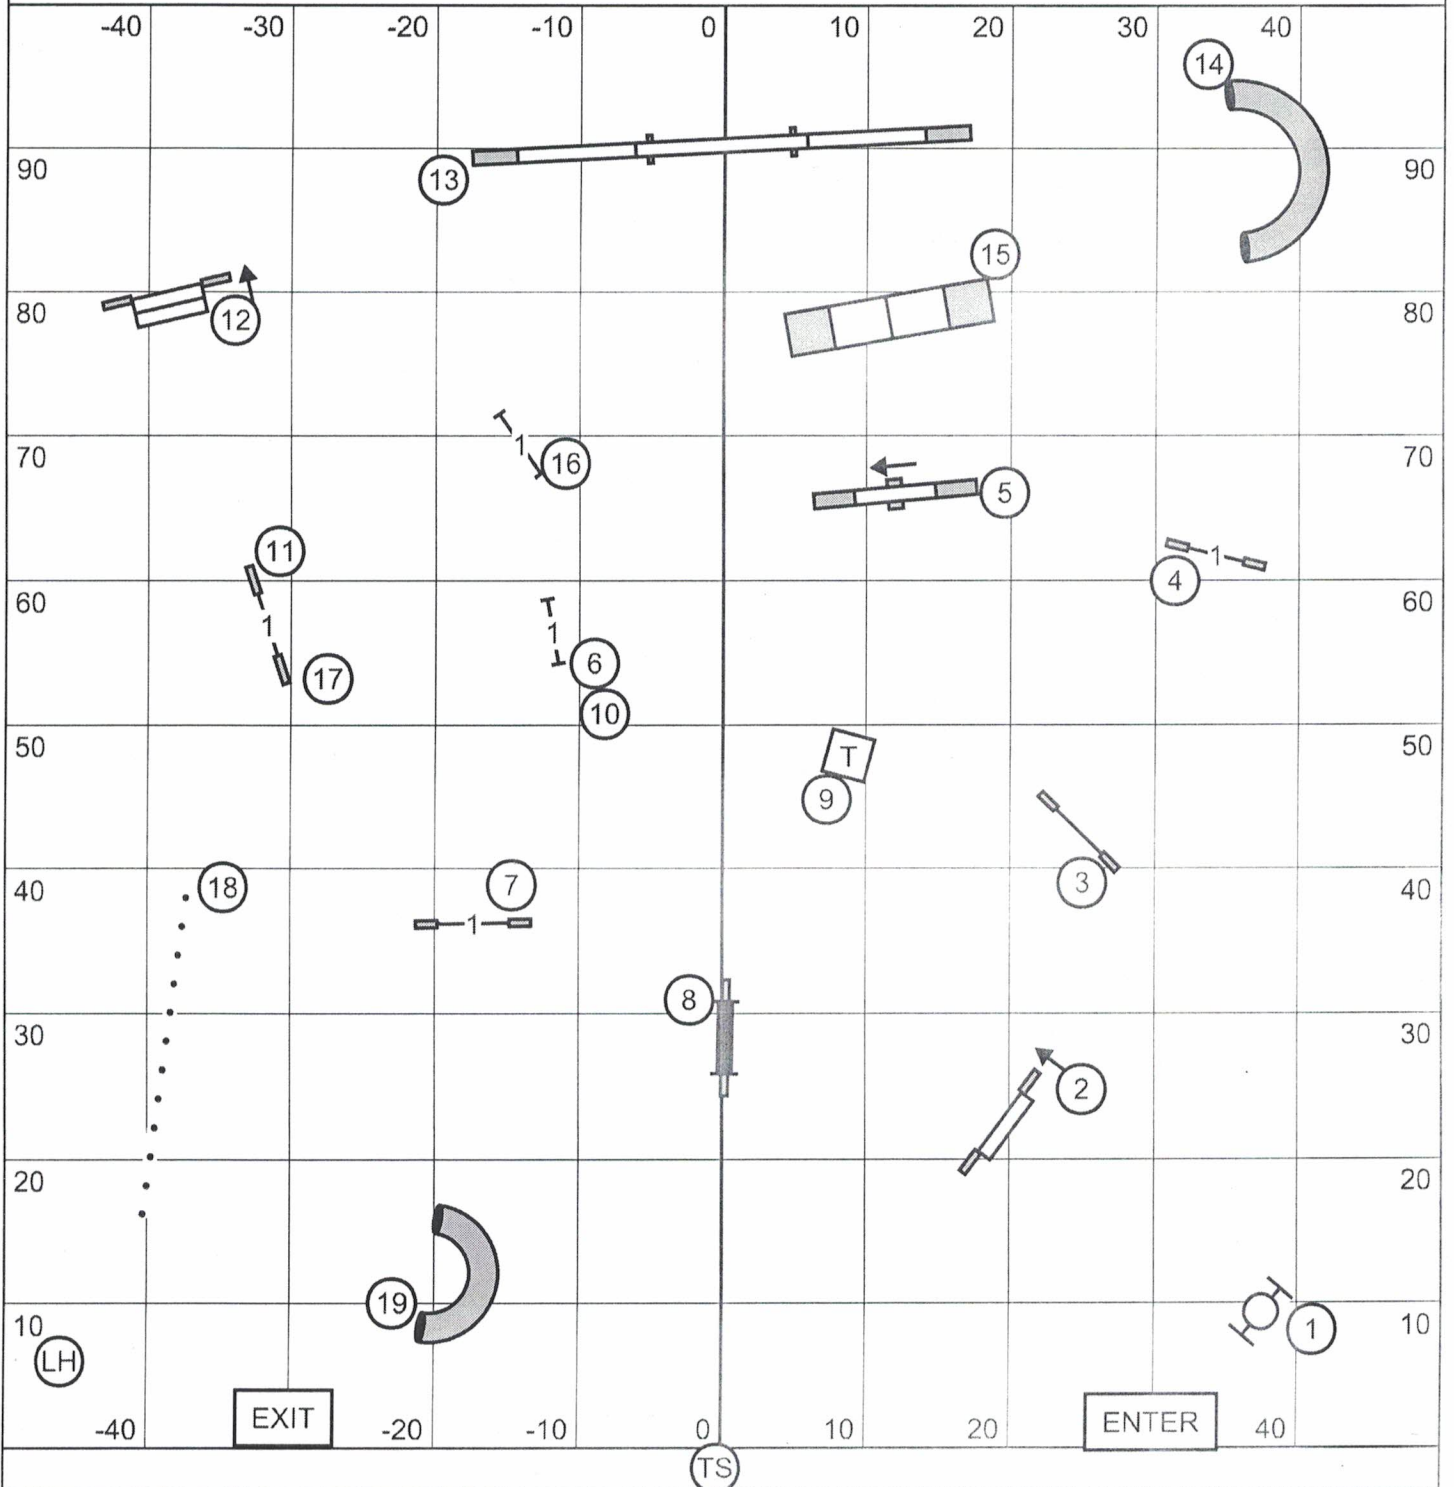

CHARLOTTE DOG TRAINING CLUB
EXCELLENT/MASTER STD

Saturday March 9, 2019

Judge: Marc Ogle

100 x 100 - Outdoors, Grass

CHARLOTTE DOG TRAINING CLUB

OPEN STD

Saturday March 9, 2019

Judge: Marc Ogle

100 x 100 - Outdoors, Grass

CHARLOTTE DOG TRAINING CLUB

NOVICE STD

Saturday March 9, 2019

Judge: Marc Ogle

100 x 100 - Outdoors, Grass

CHARLOTTE DOG TRAINING CLUB
EXCELLENT/MASTER JWW

Saturday March 9, 2019

Judge: Marc Ogle

100 x 100 - Outdoors, Grass

CHARLOTTE DOG TRAINING CLUB

NOVICE JWW

Saturday March 9, 2019

Judge: Marc Ogle

100 x 100 - Outdoors, Grass

CHARLOTTE DOG TRAINING CLUB

T2B

Saturday March 9, 2019

Judge: Marc Ogle

100 x 100 - Outdoors, Grass

CHARLOTTE DOG TRAINING CLUB

FAST

Saturday March 9, 2019

Judge: Marc Ogle