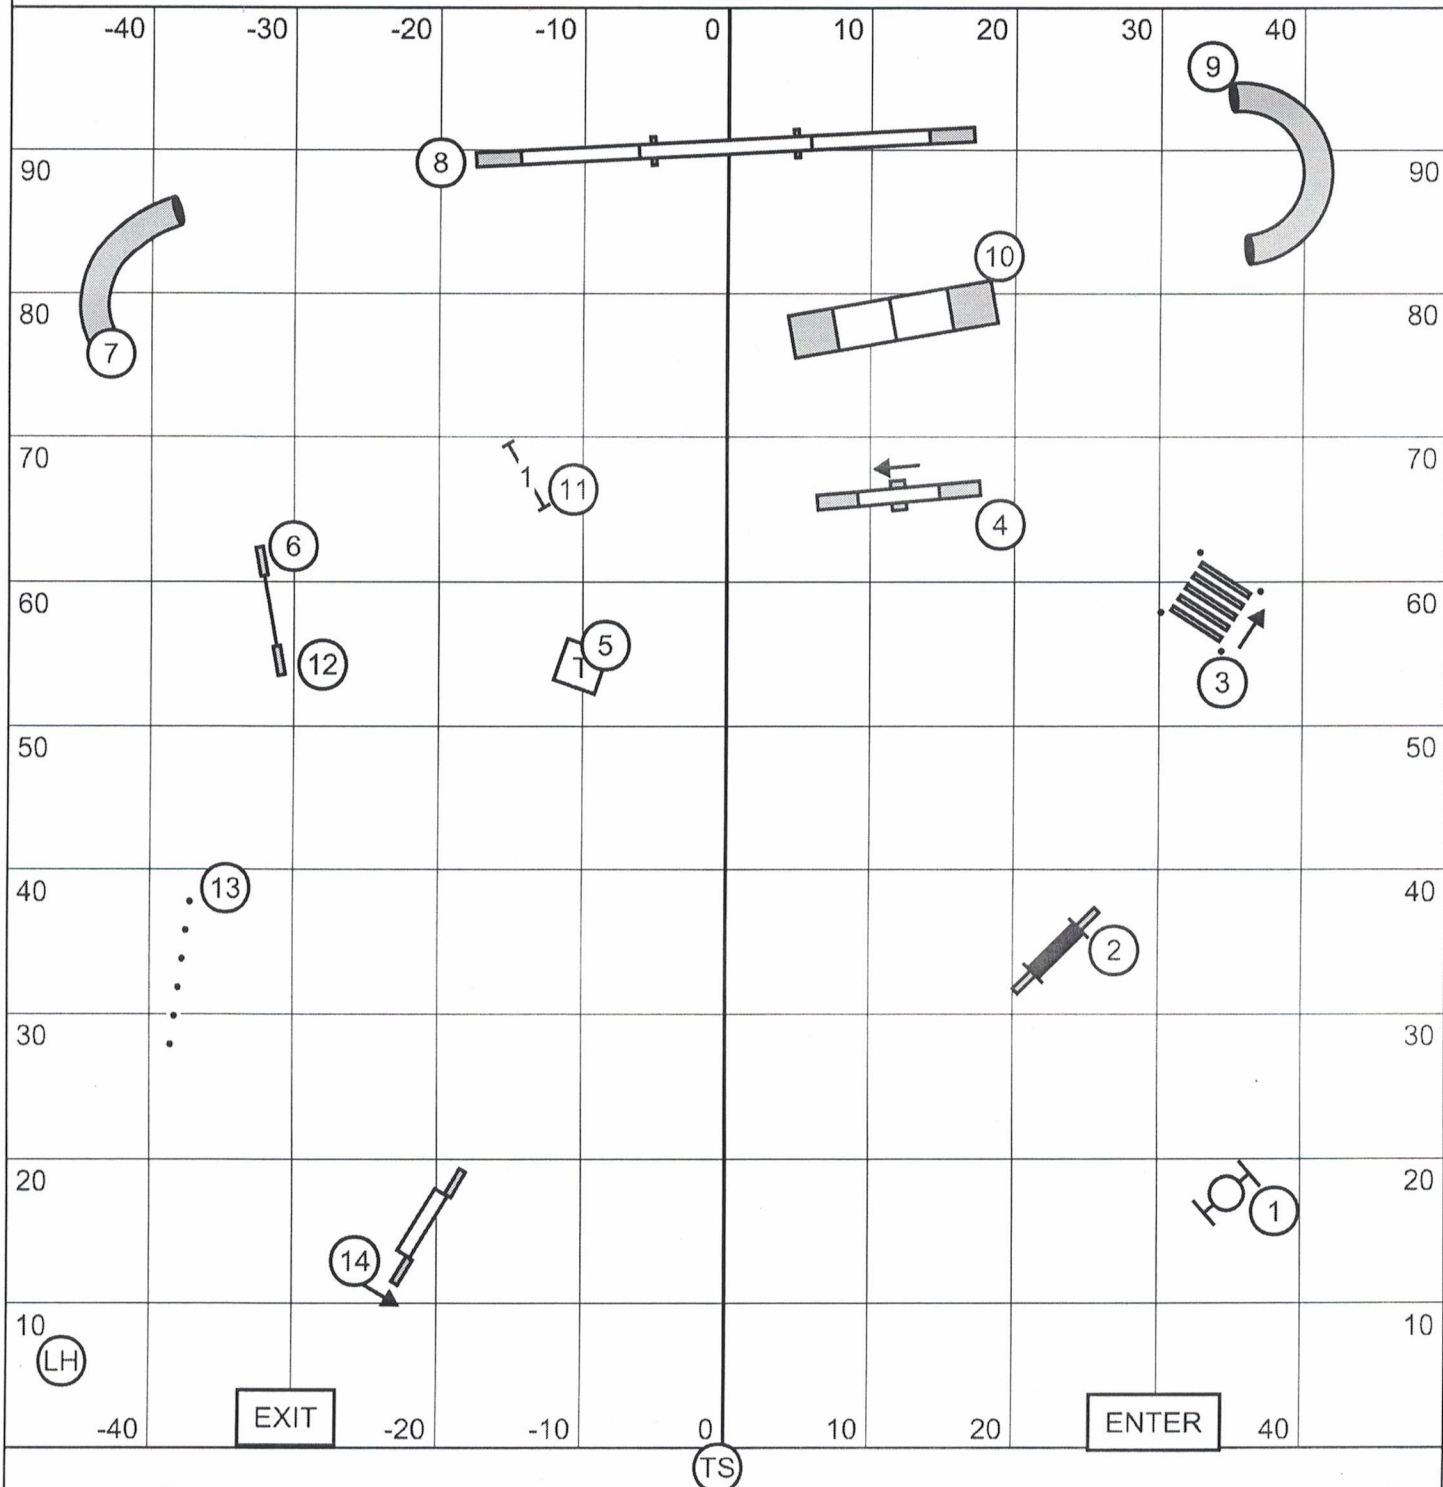

100 x 100 - Outdoors, Grass

CHARLOTTE DOG TRAINING CLUB

NOVICE STD

Saturday March 9, 2019

Judge: Marc Ogle

100 x 100 - Outdoors, Grass

CHARLOTTE DOG TRAINING CLUB
EXCELLENT/MASTER JWW

Saturday March 9, 2019