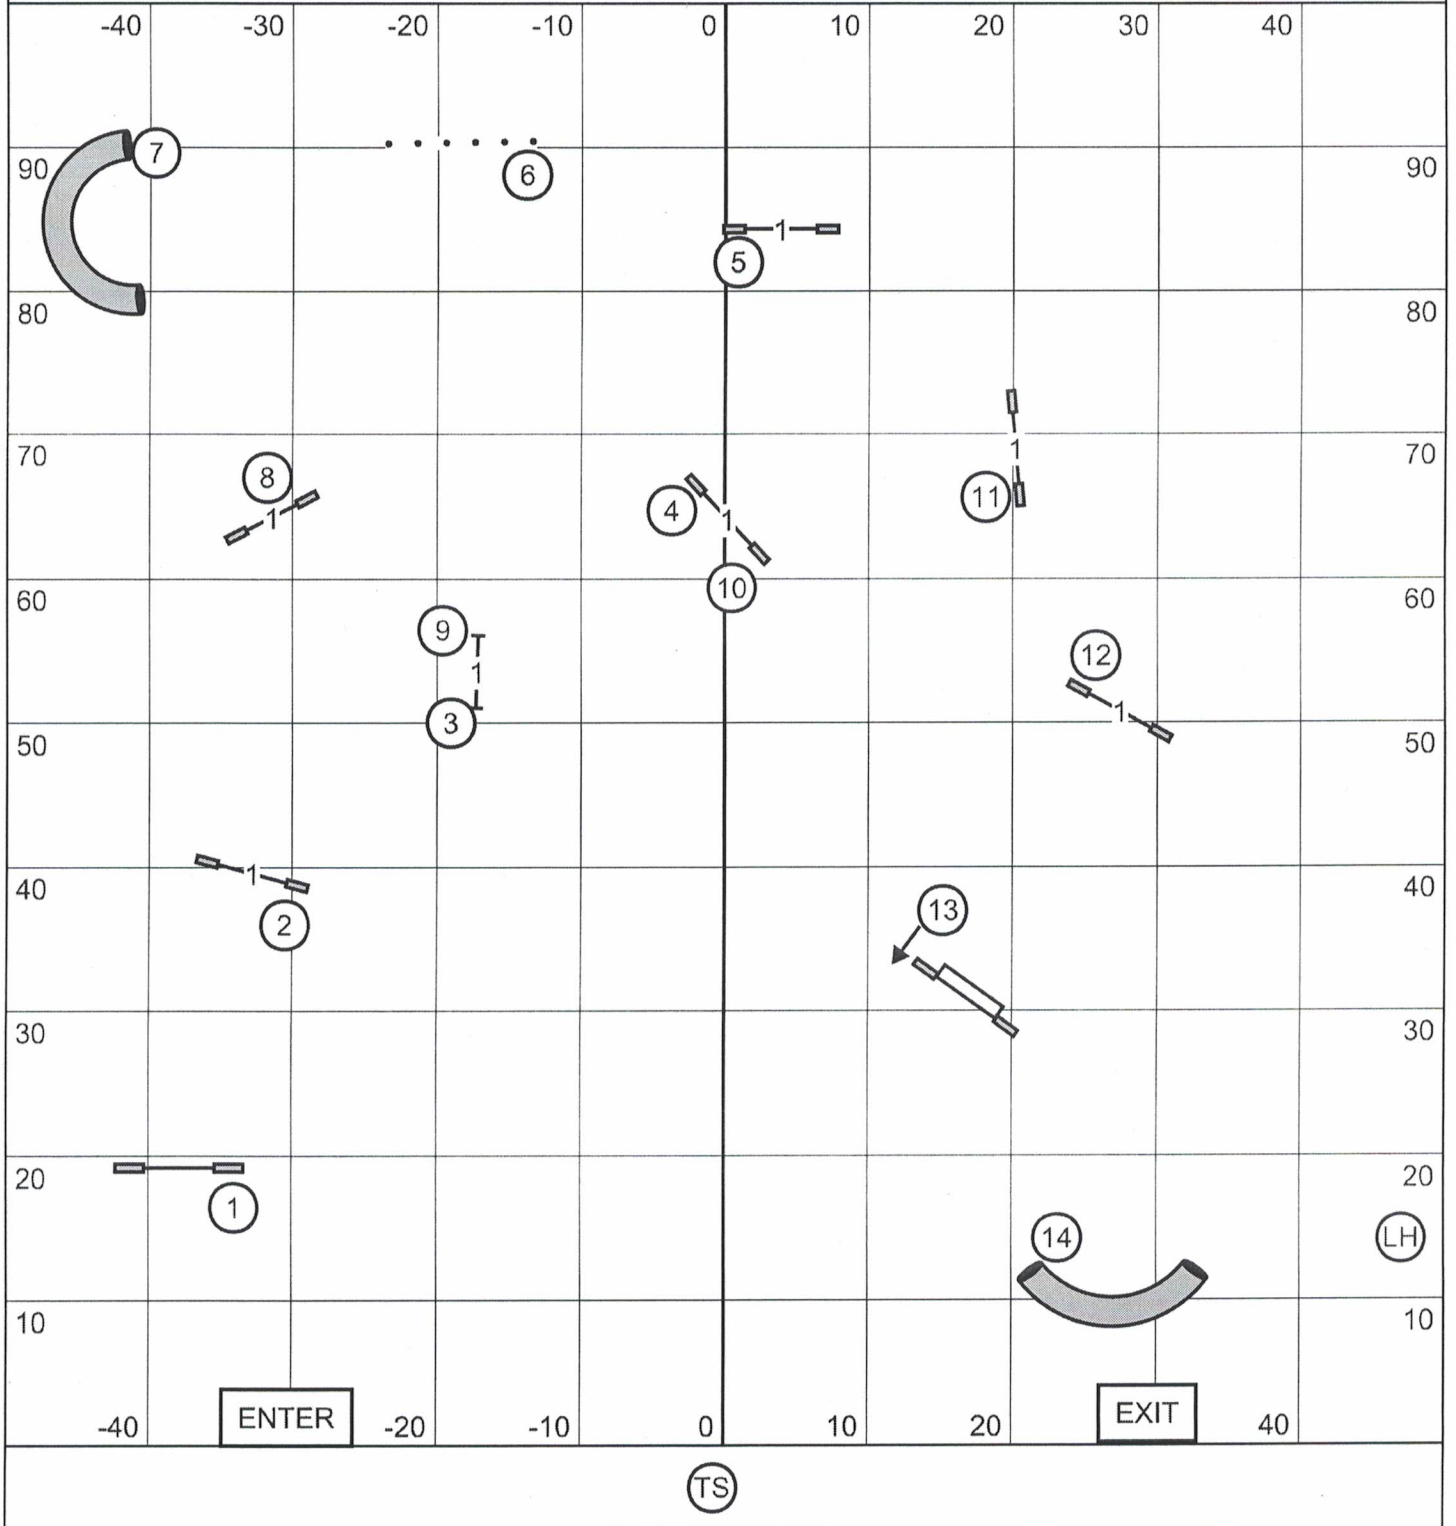

Judge: Marc Ogle

100 x 100 - Outdoors, Grass

CHARLOTTE DOG TRAINING CLUB

NOVICE JWW

Saturday March 9, 2019

Judge: Marc Ogle

100 x 100 - Outdoors, Grass

CHARLOTTE DOG TRAINING CLUB