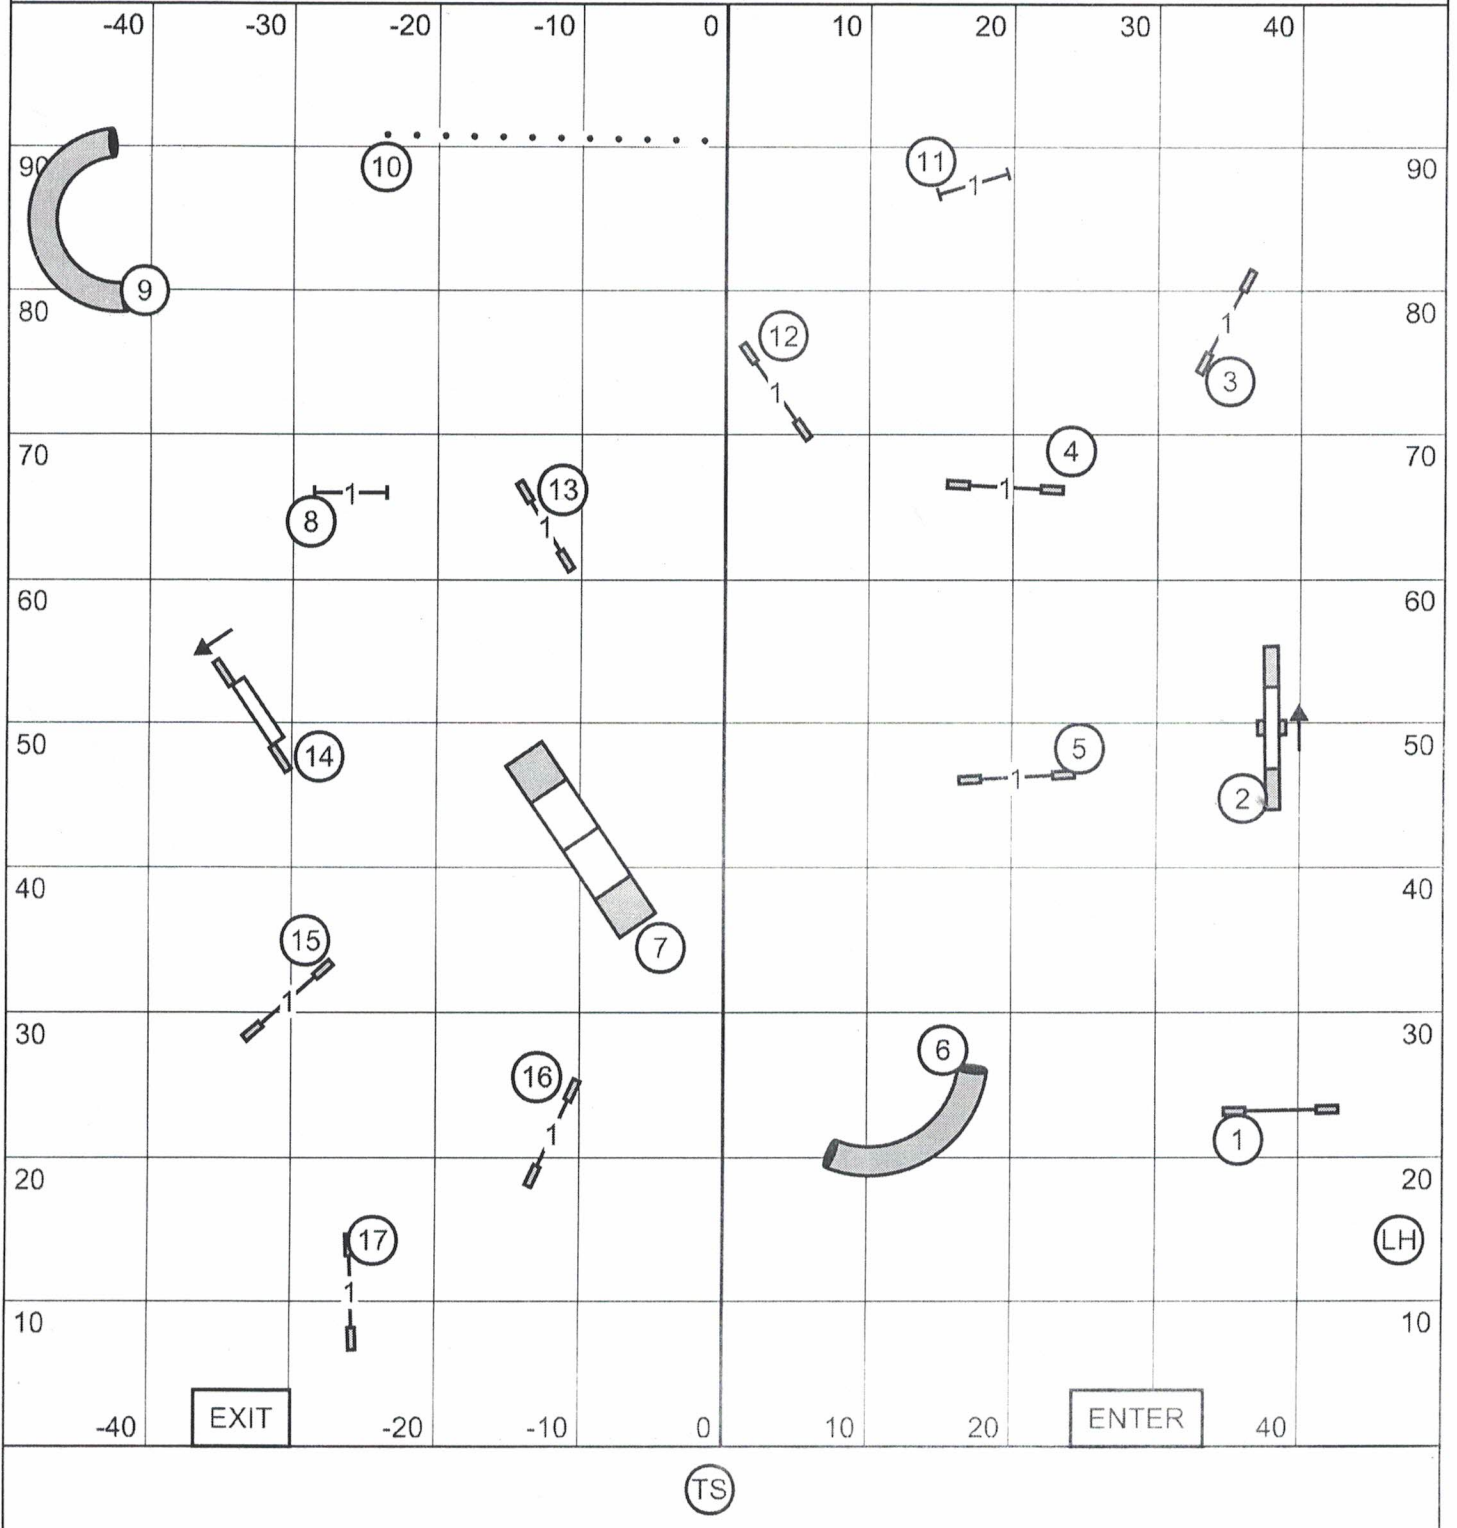

CHARLOTTE DOG TRAINING CLUB

T2B

Saturday March 9, 2019

Judge: Marc Ogle

100 x 100 - Outdoors, Grass