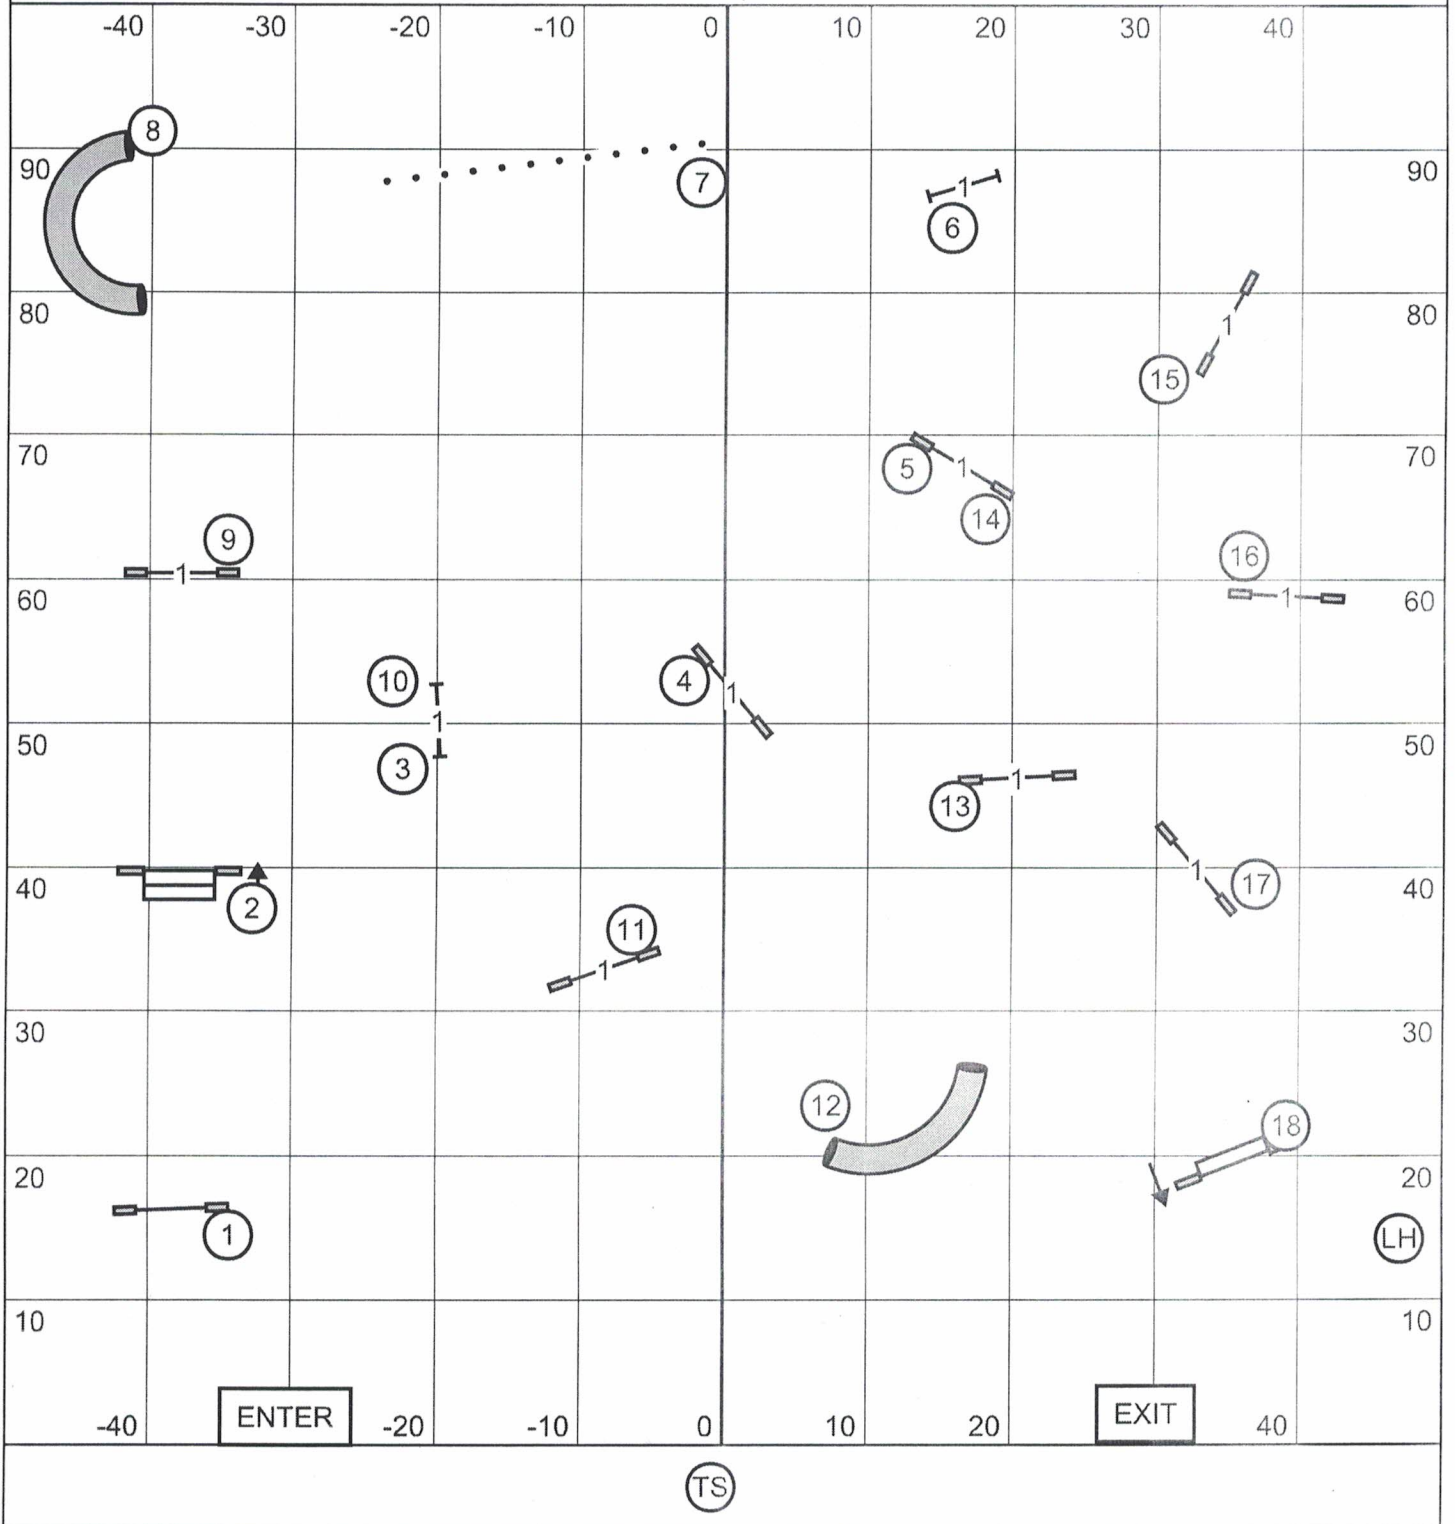

CHARLOTTE DOG TRAINING CLUB
EXCELLENT/MASTER JWW

Saturday March 9, 2019

Judge: Marc Ogle

100 x 100 - Outdoors, Grass