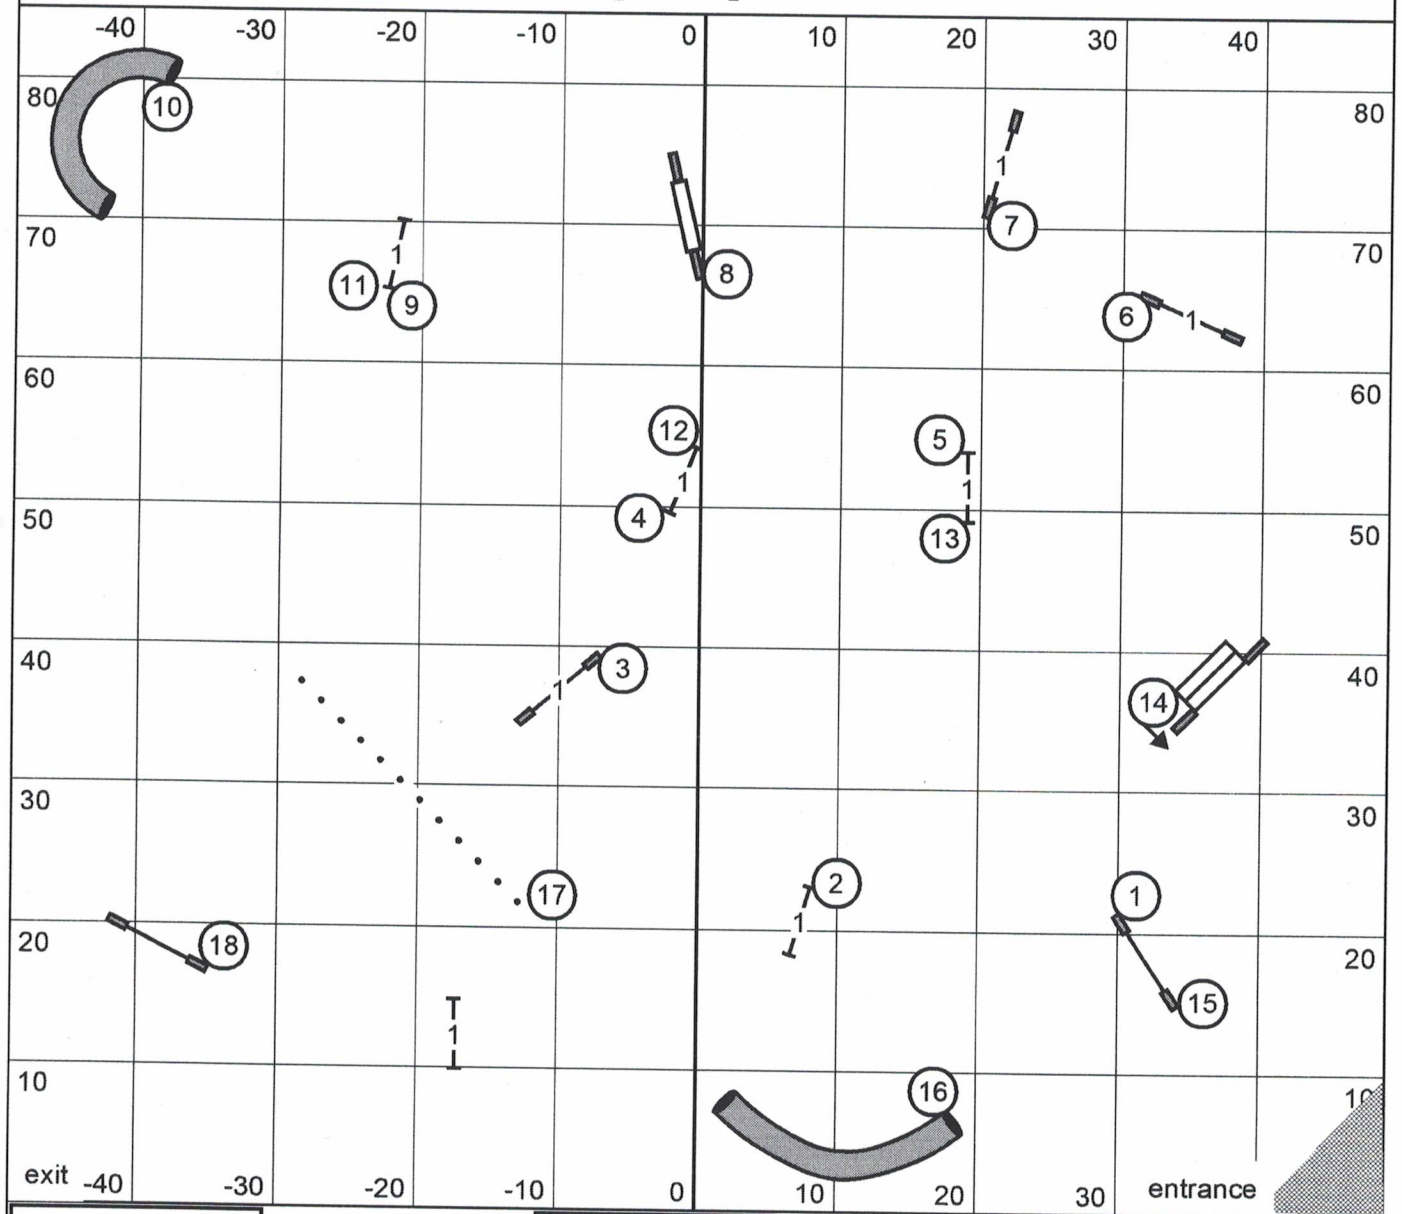

Next dog in after
Weaves #13

Moore County Kennel Club
Judge: Brian Brane

Saturday Premier JWW

Premier JWW
October 26, 2019

Next dog in after
Jump #16

Moore County Kennel Club
Judge: Brian Brane

Saturday Excellent/Master JWW

Excellent/Master JWW
October 26, 2019

Next dog in after
Tunnel #17

Moore County Kennel Club
Judge: Brian Brane

Saturday Open JWW

Open JWW
October 26, 2019

Next dog in after
Tunnel #16

Moore County Kennel Club
Judge: Brian Brane