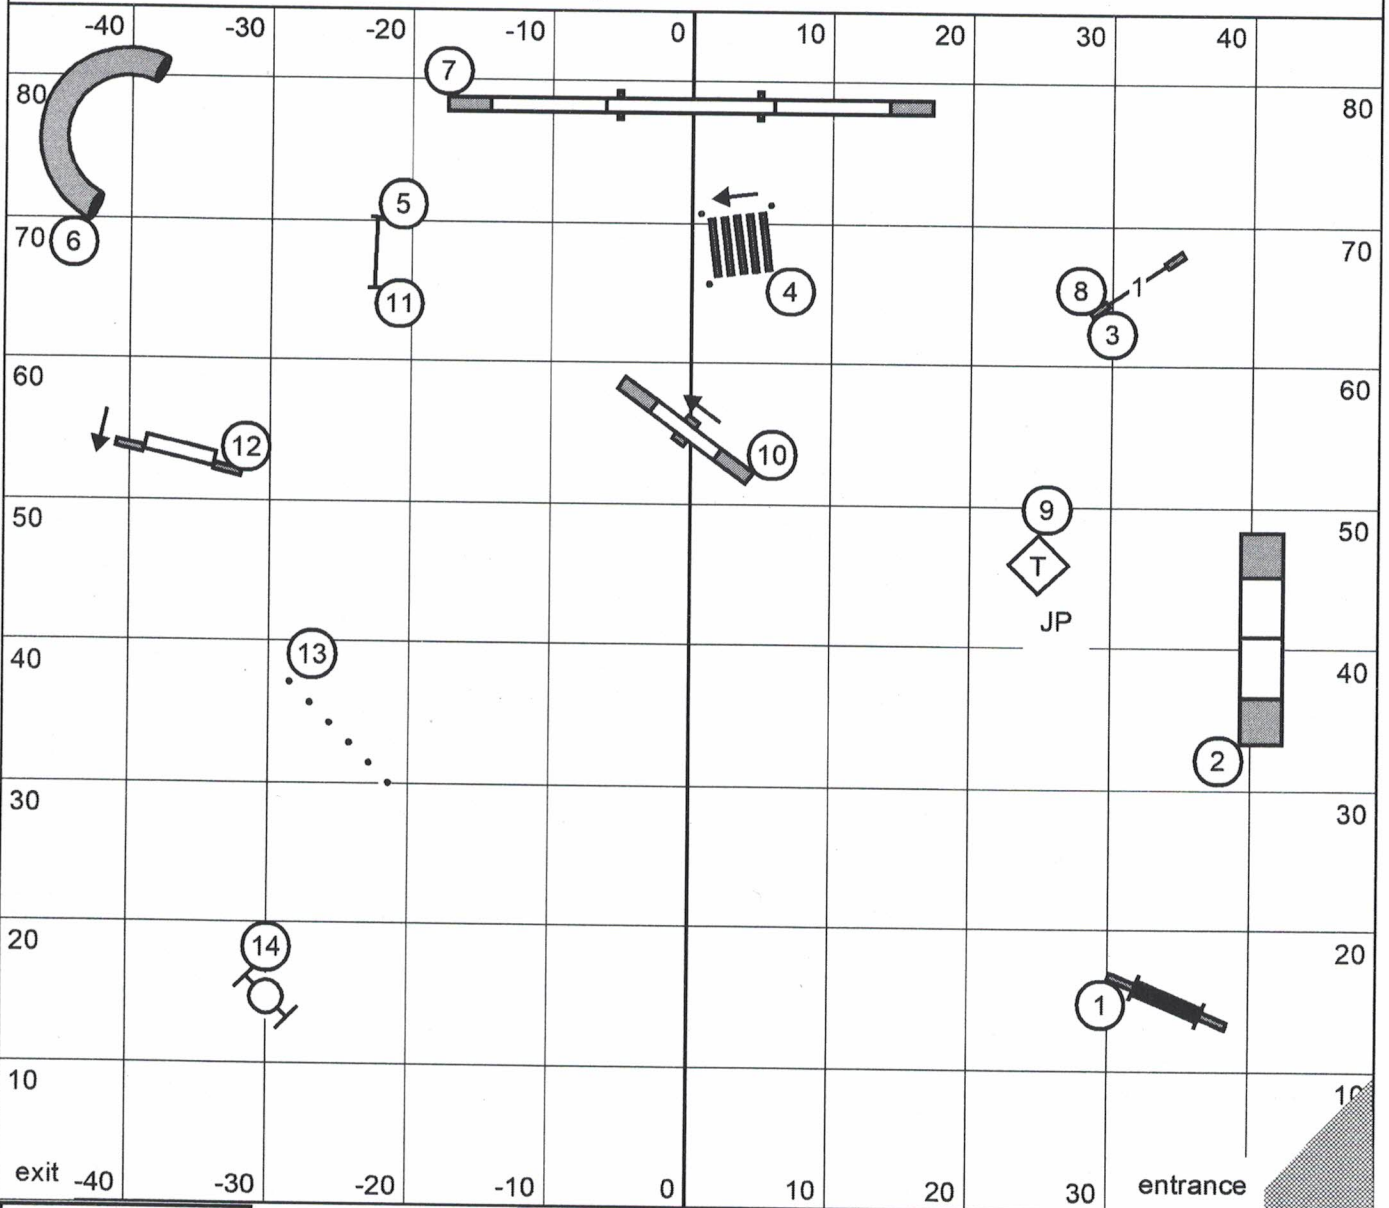

Saturday Time to Beat

Time to Beat
October 26, 2019

Next dog in after
Jump #15

Moore County Kennel Club
Judge: Brian Brane

Saturday Excellent/Master STD

Excellent/Master STD
October 26, 2019

Next dog in after
Weaves #17

Moore County Kennel Club
Judge: Brian Brane

Saturday Open STD

Open STD
October 26, 2019

Next dog in after
Weaves #15

Moore County Kennel Club
Judge: Brian Brane

Saturday Novice STD

Novice STD
October 26, 2019

Next dog in after
Weaves #13

Moore County Kennel Club
Judge: Brian Brane

Saturday Premier JWW

Premier JWW
October 26, 2019

Next dog in after
Jump #16

Moore County Kennel Club
Judge: Brian Brane

Saturday Excellent/Master JWW

Excellent/Master JWW
October 26, 2019

Next dog in after
Tunnel #17

Moore County Kennel Club
Judge: Brian Brane

Saturday Open JWW

Open JWW
October 26, 2019

Next dog in after
Tunnel #16

Moore County Kennel Club
Judge: Brian Brane