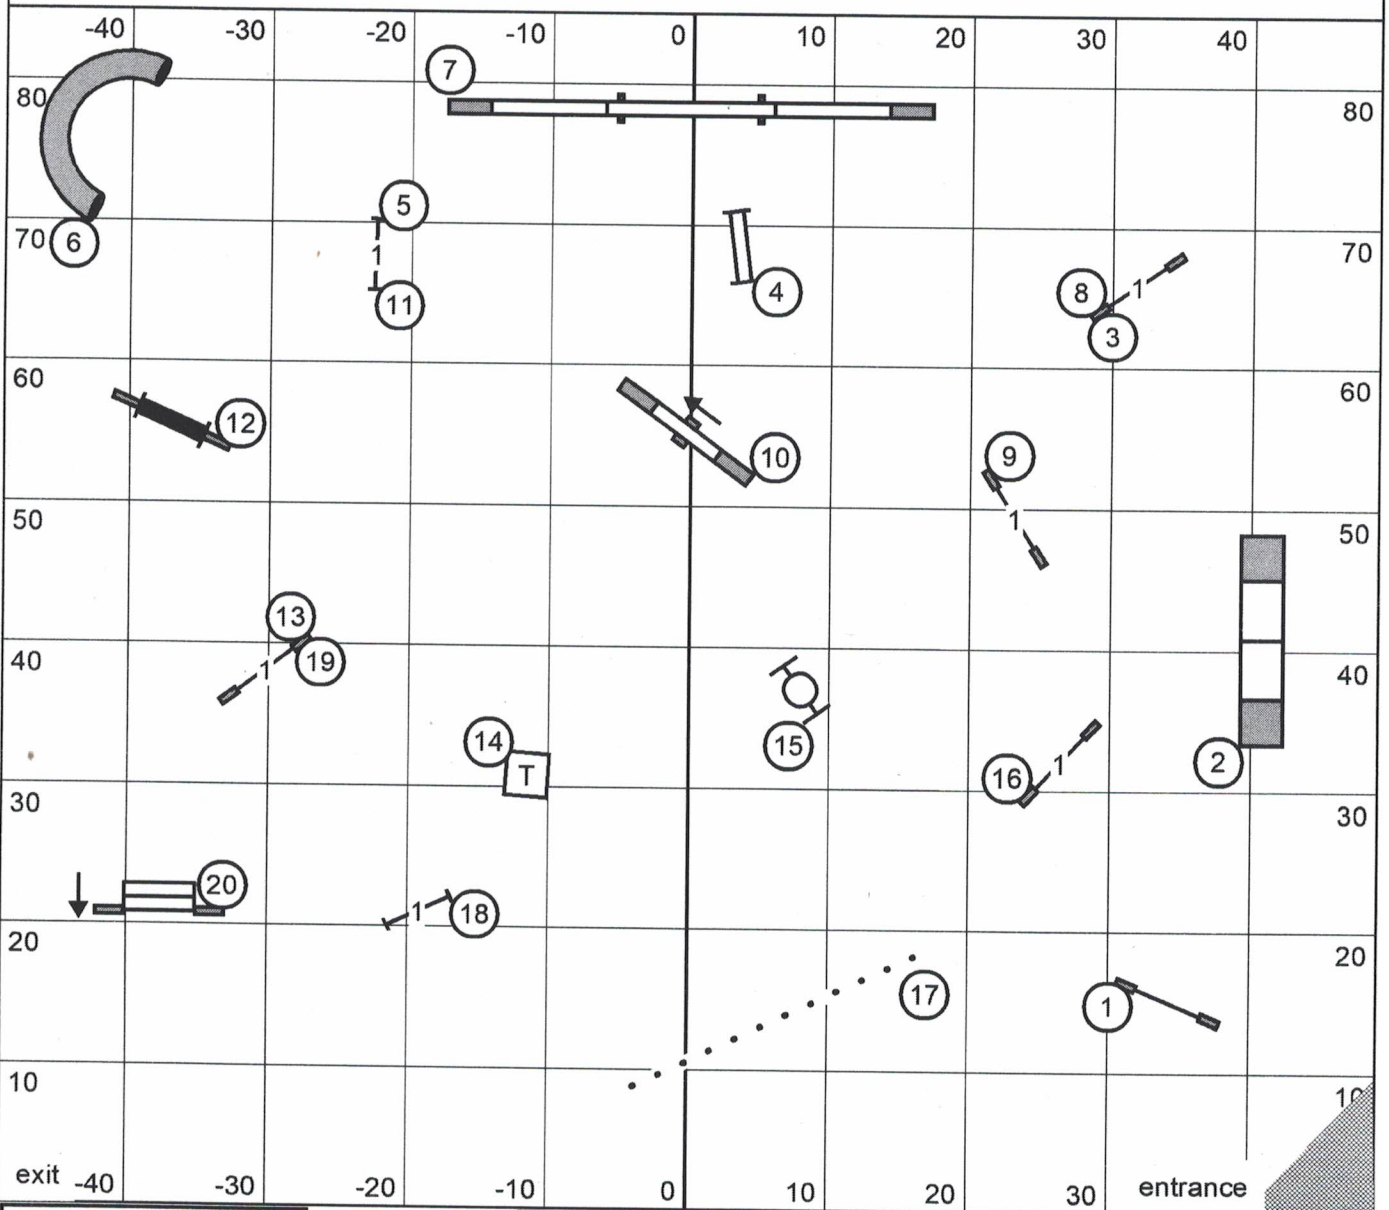

Saturday Time to Beat

Time to Beat
October 26, 2019

Next dog in after
Jump #15

Moore County Kennel Club
Judge: Brian Brane

Saturday Excellent/Master STD

Excellent/Master STD
October 26, 2019

Next dog in after
Weaves #17

Moore County Kennel Club
Judge: Brian Brane

Saturday Open STD

Open STD
October 26, 2019

Next dog in after
Weaves #15

Moore County Kennel Club
Judge: Brian Brane

Saturday Novice STD

Novice STD
October 26, 2019

Next dog in after
Weaves #13

Moore County Kennel Club
Judge: Brian Brane

Saturday Premier JWW

Premier JWW
October 26, 2019

Next dog in after
Jump #16

Moore County Kennel Club
Judge: Brian Brane

Saturday Excellent/Master JWW

Excellent/Master JWW
October 26, 2019

Next dog in after
Tunnel #17

Moore County Kennel Club
Judge: Brian Brane

Saturday Open JWW

Open JWW
October 26, 2019

Next dog in after
Tunnel #16

Moore County Kennel Club
Judge: Brian Brane