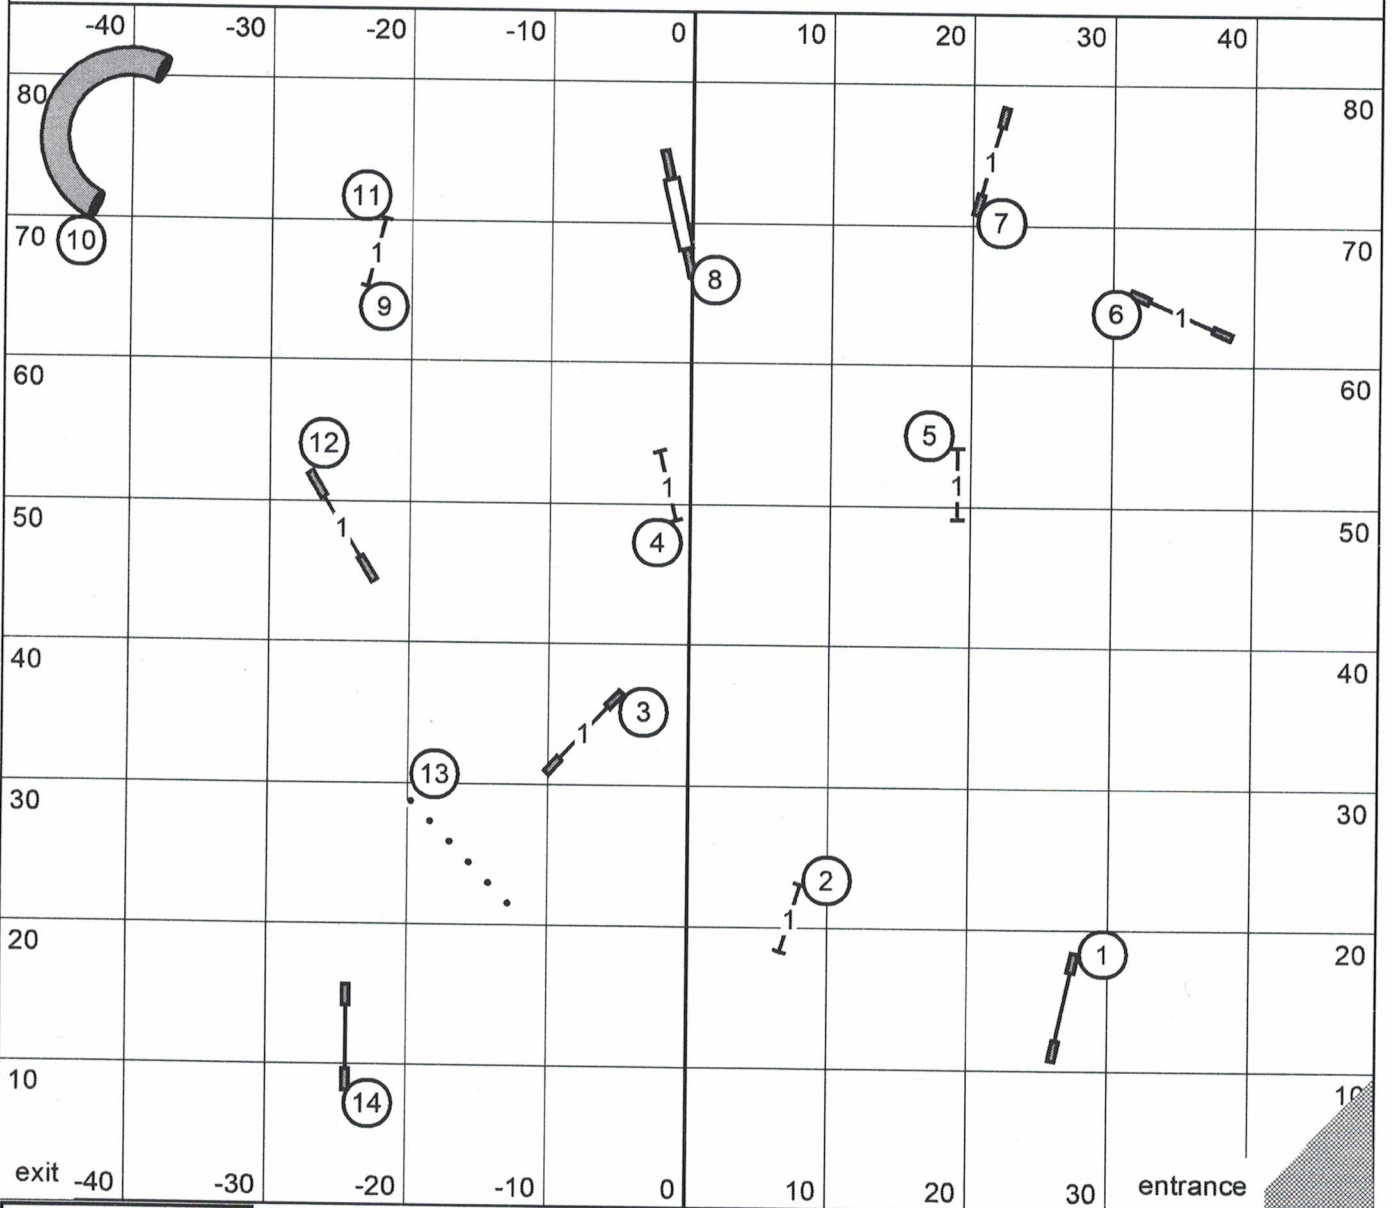

Saturday Novice JWW

Novice JWW
October 26, 2019

Next dog in after
Weaves #13

Moore County Kennel Club
Judge: Brian Brane