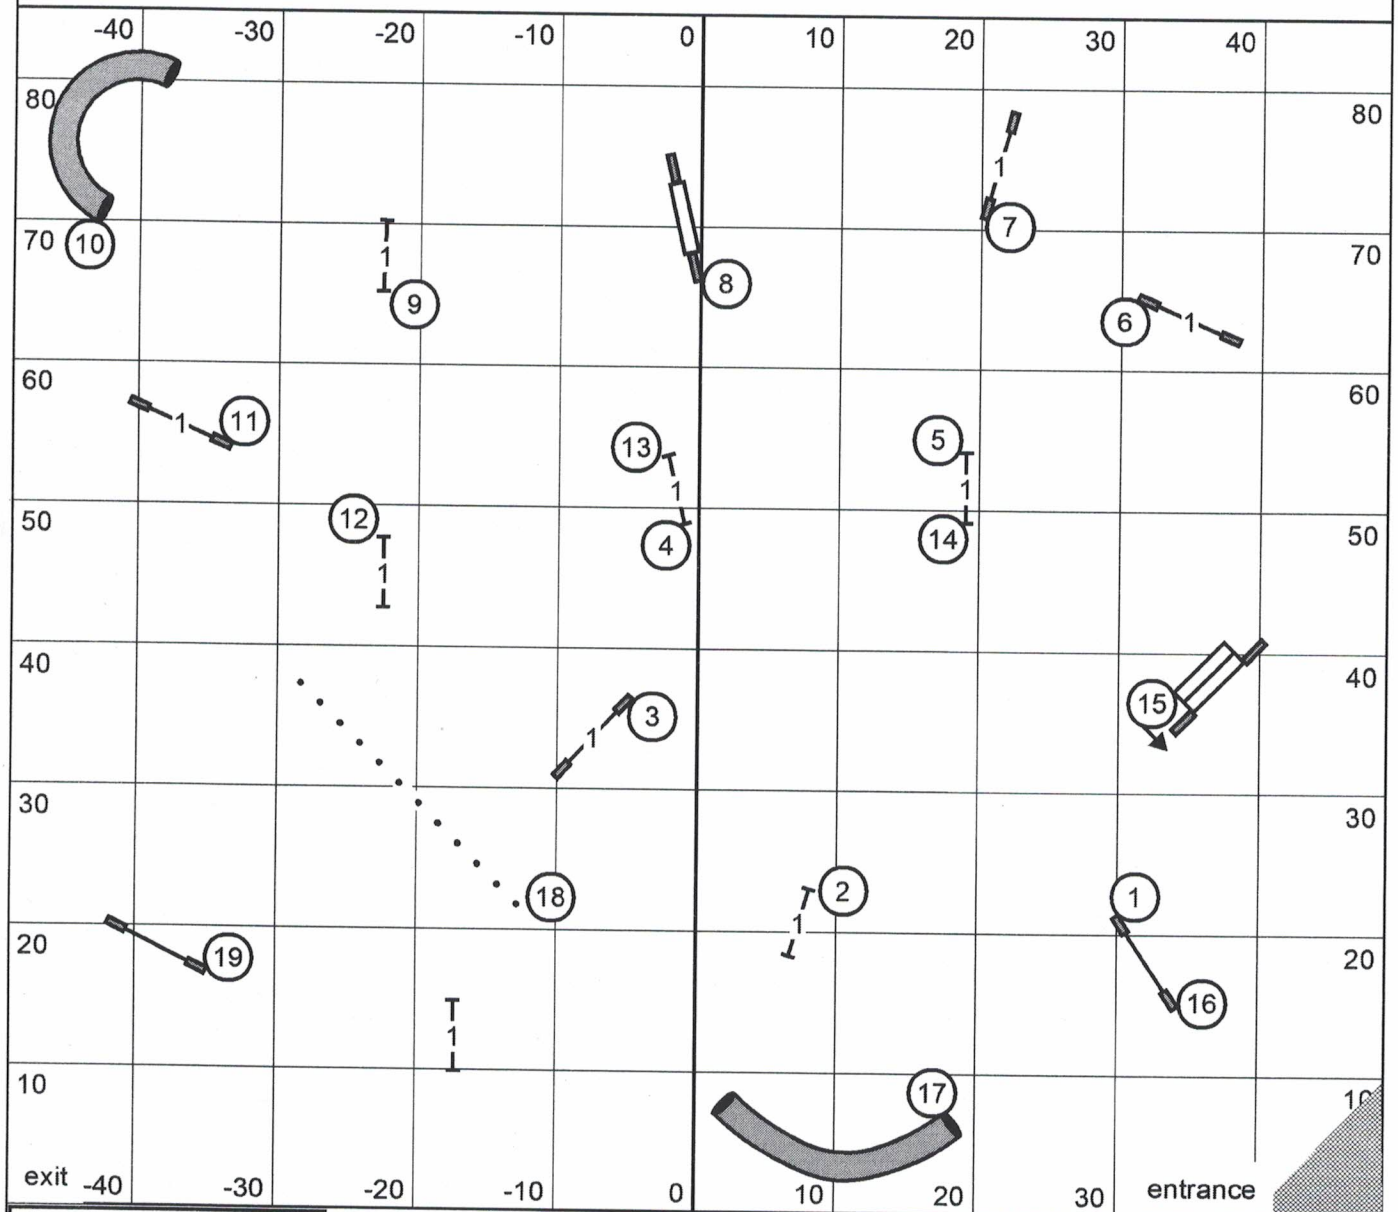

Next dog in after
Weaves #13

Moore County Kennel Club
Judge: Brian Brane

Saturday Premier JWW

Premier JWW
October 26, 2019

Next dog in after
Jump #16

Moore County Kennel Club
Judge: Brian Brane

Saturday Excellent/Master JWW

Excellent/Master JWW
October 26, 2019

Next dog in after
Tunnel #17

Moore County Kennel Club
Judge: Brian Brane

Saturday Open JWW

Open JWW
October 26, 2019

Next dog in after
Tunnel #16

Moore County Kennel Club
Judge: Brian Brane