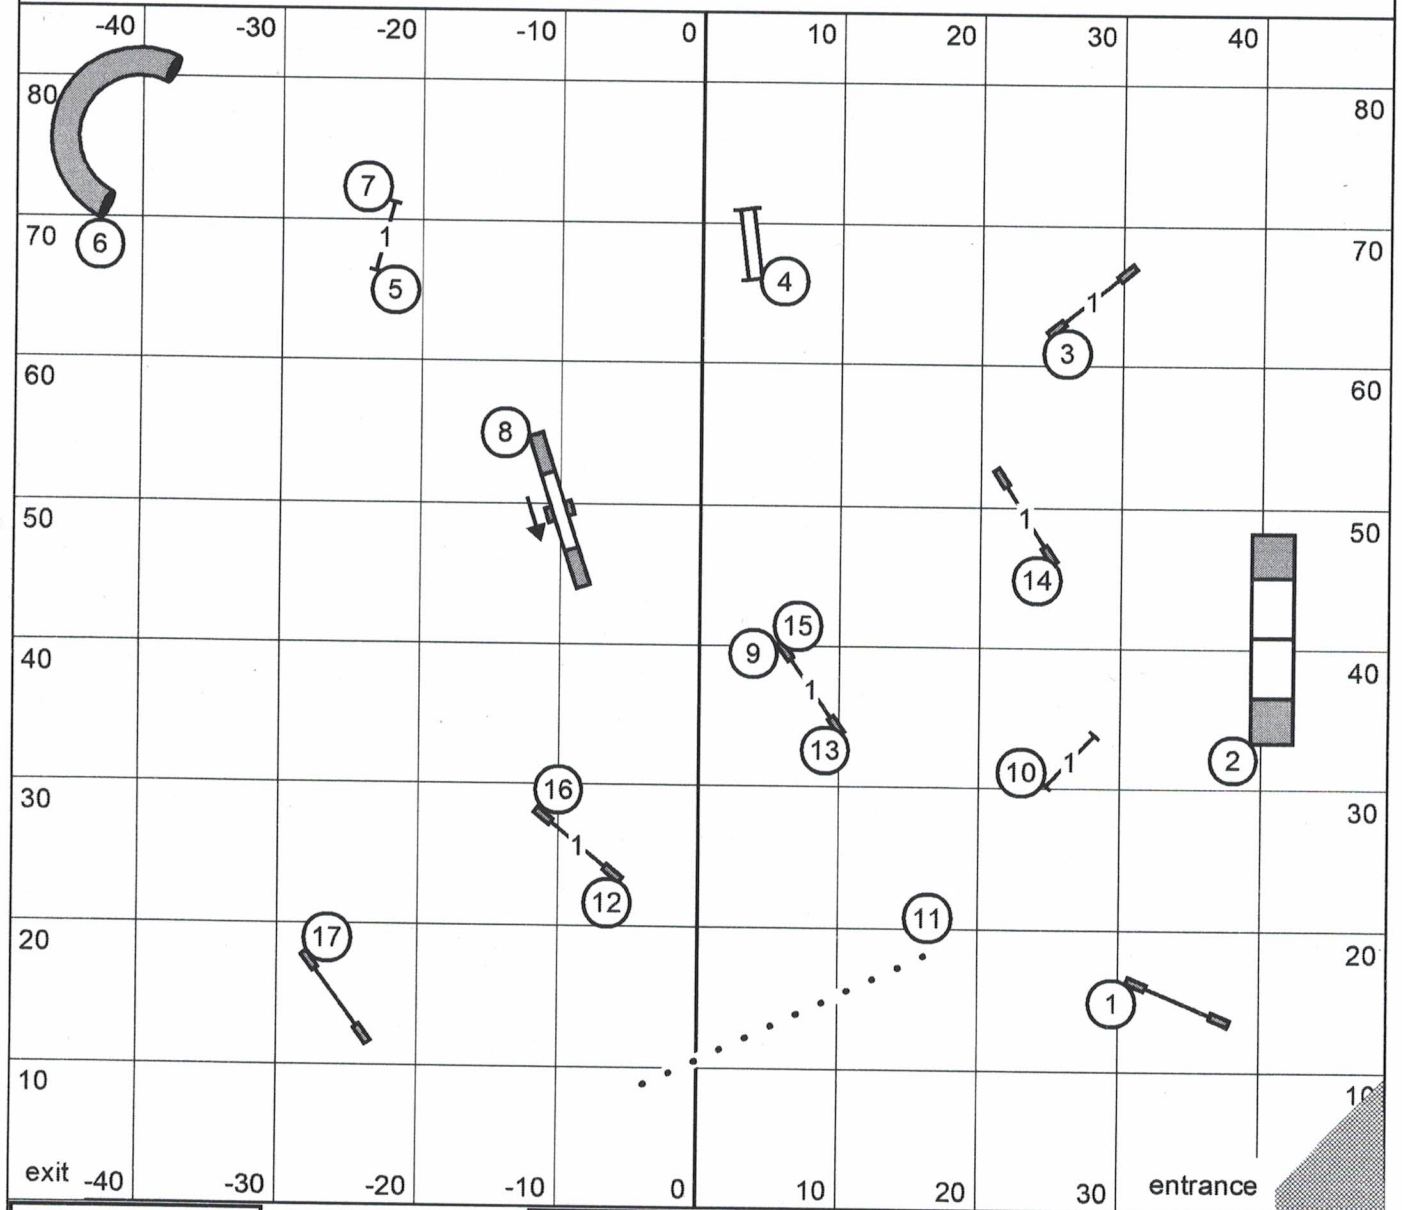

Saturday Time to Beat

Time to Beat
October 26, 2019

Next dog in after
Jump #15

Moore County Kennel Club
Judge: Brian Brane

Saturday Excellent/Master STD

Excellent/Master STD
October 26, 2019

Next dog in after
Weaves #17

Moore County Kennel Club
Judge: Brian Brane

Saturday Open STD

Open STD
October 26, 2019

Next dog in after
Weaves #15

Moore County Kennel Club
Judge: Brian Brane

Saturday Novice STD

Novice STD
October 26, 2019

Next dog in after
Weaves #13

Moore County Kennel Club
Judge: Brian Brane

Saturday Premier JWW

Premier JWW
October 26, 2019

Next dog in after
Jump #16

Moore County Kennel Club
Judge: Brian Brane

Saturday Excellent/Master JWW

Excellent/Master JWW
October 26, 2019

Next dog in after
Tunnel #17

Moore County Kennel Club
Judge: Brian Brane

Saturday Open JWW

Open JWW
October 26, 2019

Next dog in after
Tunnel #16

Moore County Kennel Club
Judge: Brian Brane