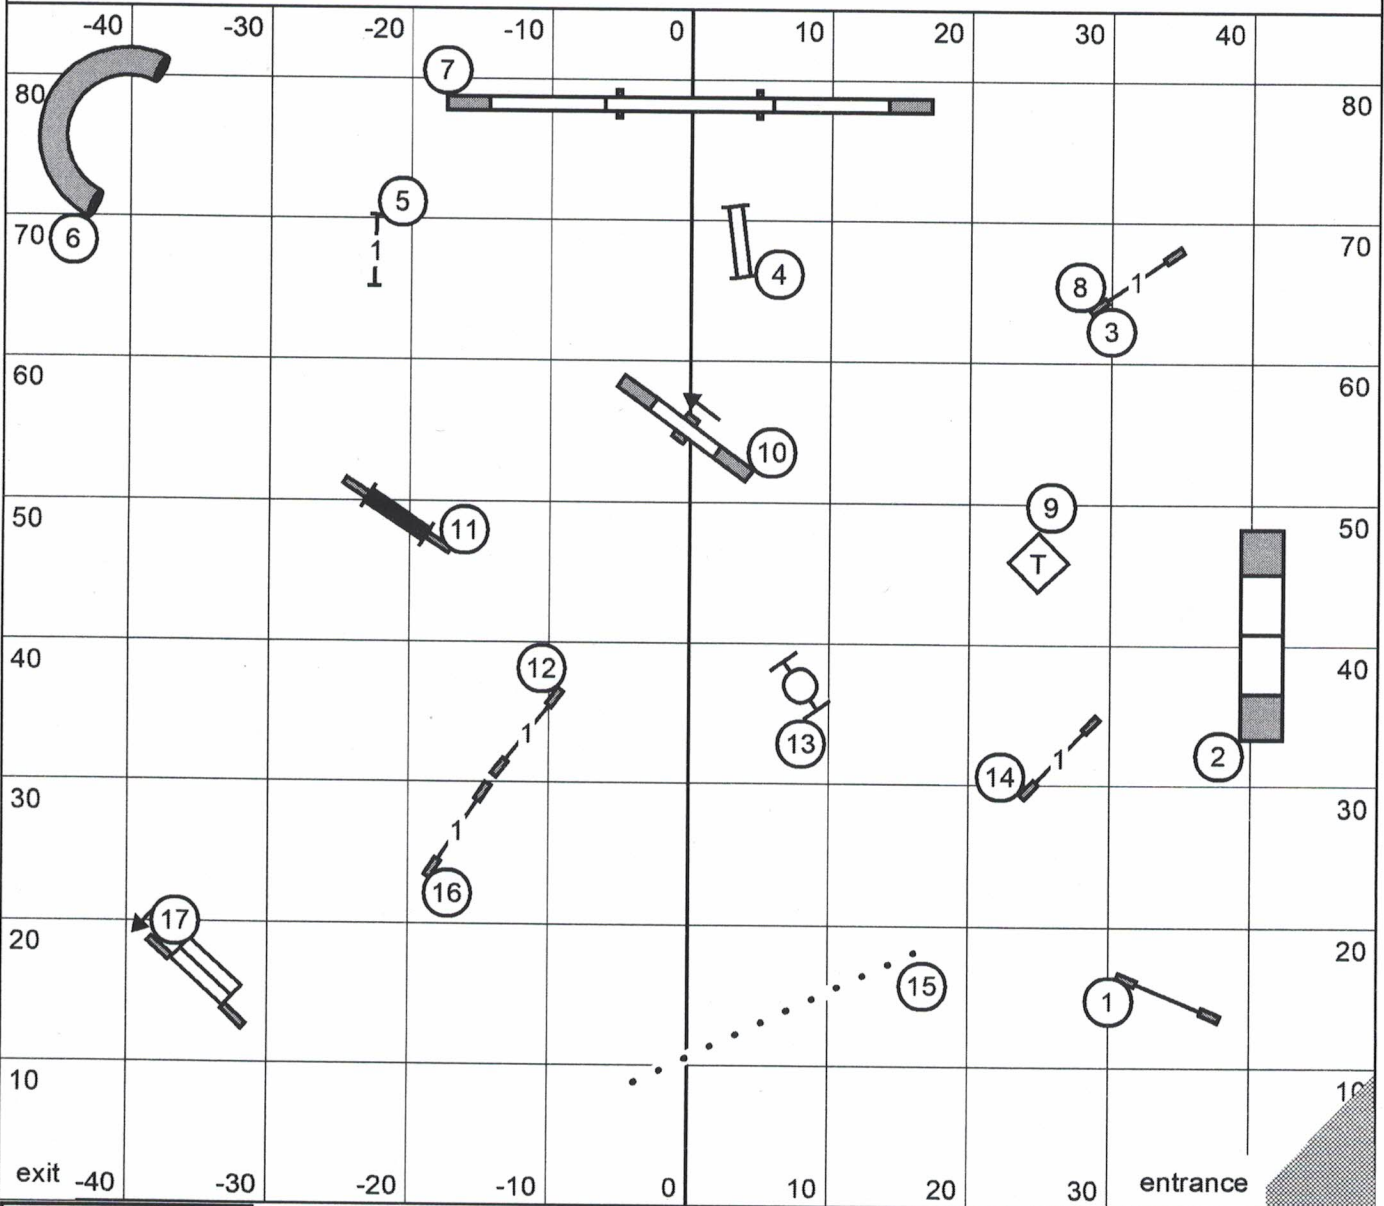

Saturday Time to Beat

Time to Beat
October 26, 2019

Next dog in after
Jump #15

Moore County Kennel Club
Judge: Brian Brane

Saturday Excellent/Master STD

Excellent/Master STD
October 26, 2019

Next dog in after
Weaves #17

Moore County Kennel Club
Judge: Brian Brane

Saturday Open STD

Open STD
October 26, 2019

Next dog in after
Weaves #15

Moore County Kennel Club
Judge: Brian Brane

Saturday Novice STD

Novice STD
October 26, 2019

Next dog in after
Weaves #13

Moore County Kennel Club
Judge: Brian Brane

Saturday Premier JWW

Premier JWW
October 26, 2019

Next dog in after
Jump #16

Moore County Kennel Club
Judge: Brian Brane

Saturday Excellent/Master JWW

Excellent/Master JWW
October 26, 2019

Next dog in after
Tunnel #17

Moore County Kennel Club
Judge: Brian Brane

Saturday Open JWW

Open JWW
October 26, 2019

Next dog in after
Tunnel #16

Moore County Kennel Club
Judge: Brian Brane