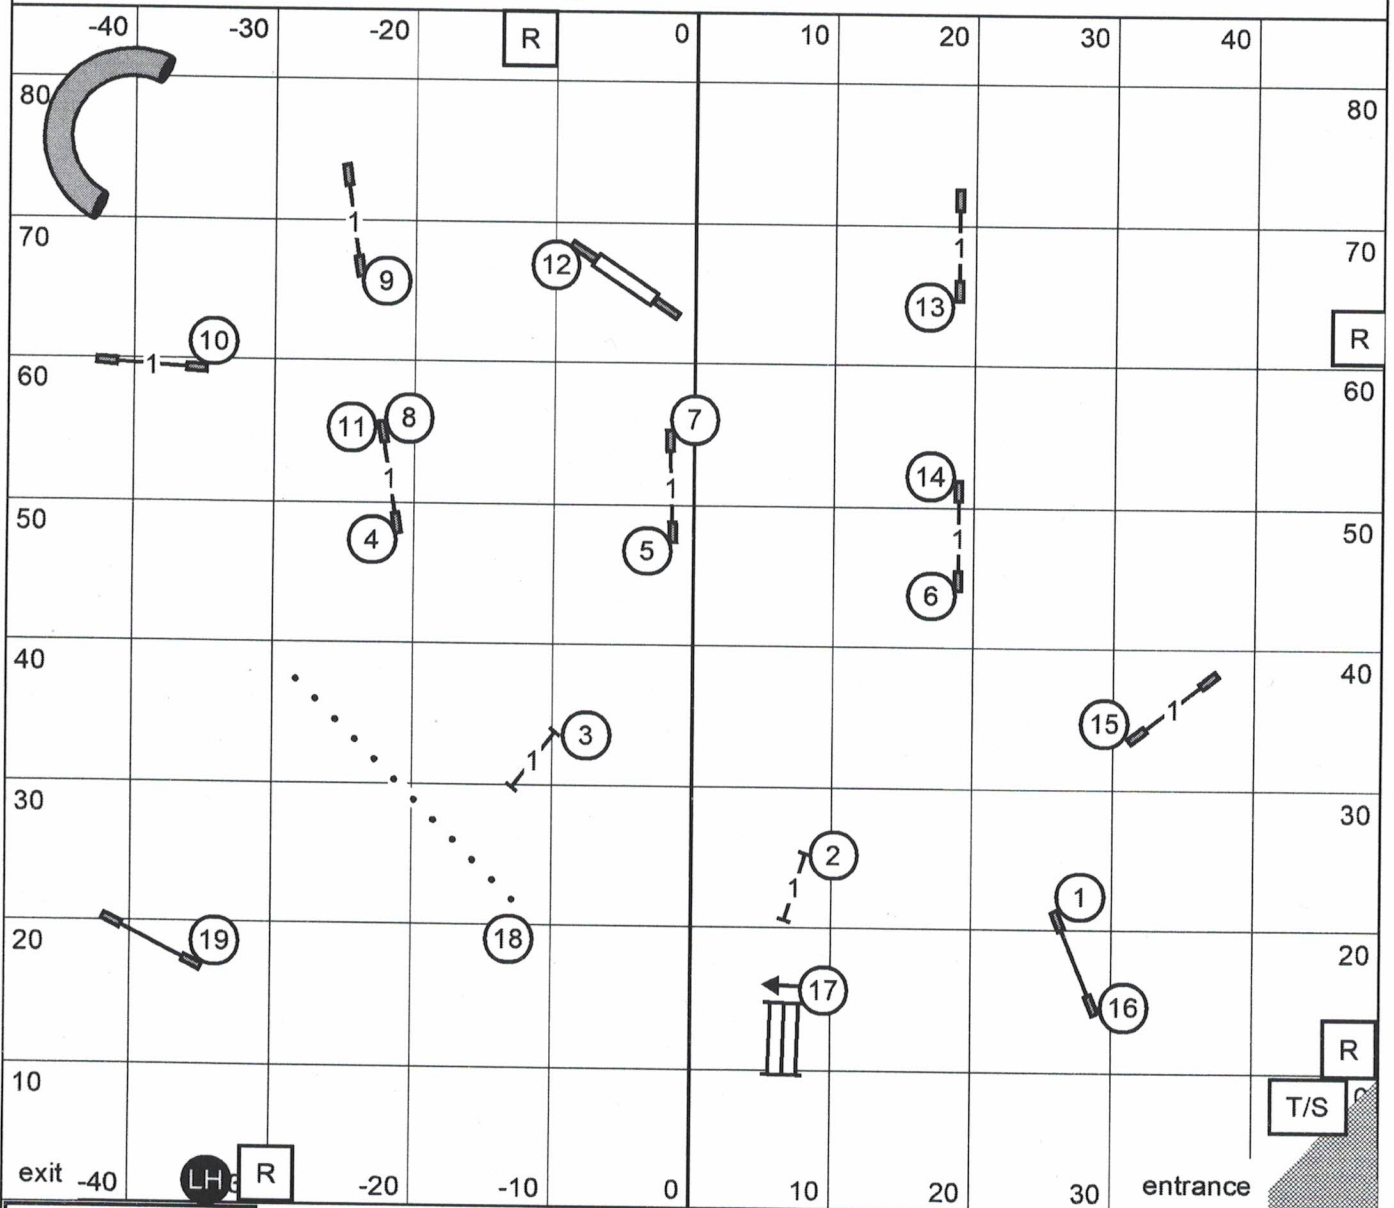

Saturday Time to Beat

Time to Beat
October 26, 2019

Next dog in after
Jump #15

Moore County Kennel Club
Judge: Brian Brane

Saturday Excellent/Master STD

Excellent/Master STD
October 26, 2019

Next dog in after
Weaves #17

Moore County Kennel Club
Judge: Brian Brane

Saturday Open STD

Open STD
October 26, 2019

Next dog in after
Weaves #15

Moore County Kennel Club
Judge: Brian Brane

Saturday Novice STD

Novice STD
October 26, 2019

Next dog in after
Weaves #13

Moore County Kennel Club
Judge: Brian Brane

Saturday Premier JWW

Premier JWW
October 26, 2019

Next dog in after
Jump #16

Moore County Kennel Club
Judge: Brian Brane

Saturday Excellent/Master JWW

Excellent/Master JWW
October 26, 2019

Next dog in after
Tunnel #17

Moore County Kennel Club
Judge: Brian Brane

Saturday Open JWW

Open JWW
October 26, 2019

Next dog in after
Tunnel #16

Moore County Kennel Club
Judge: Brian Brane