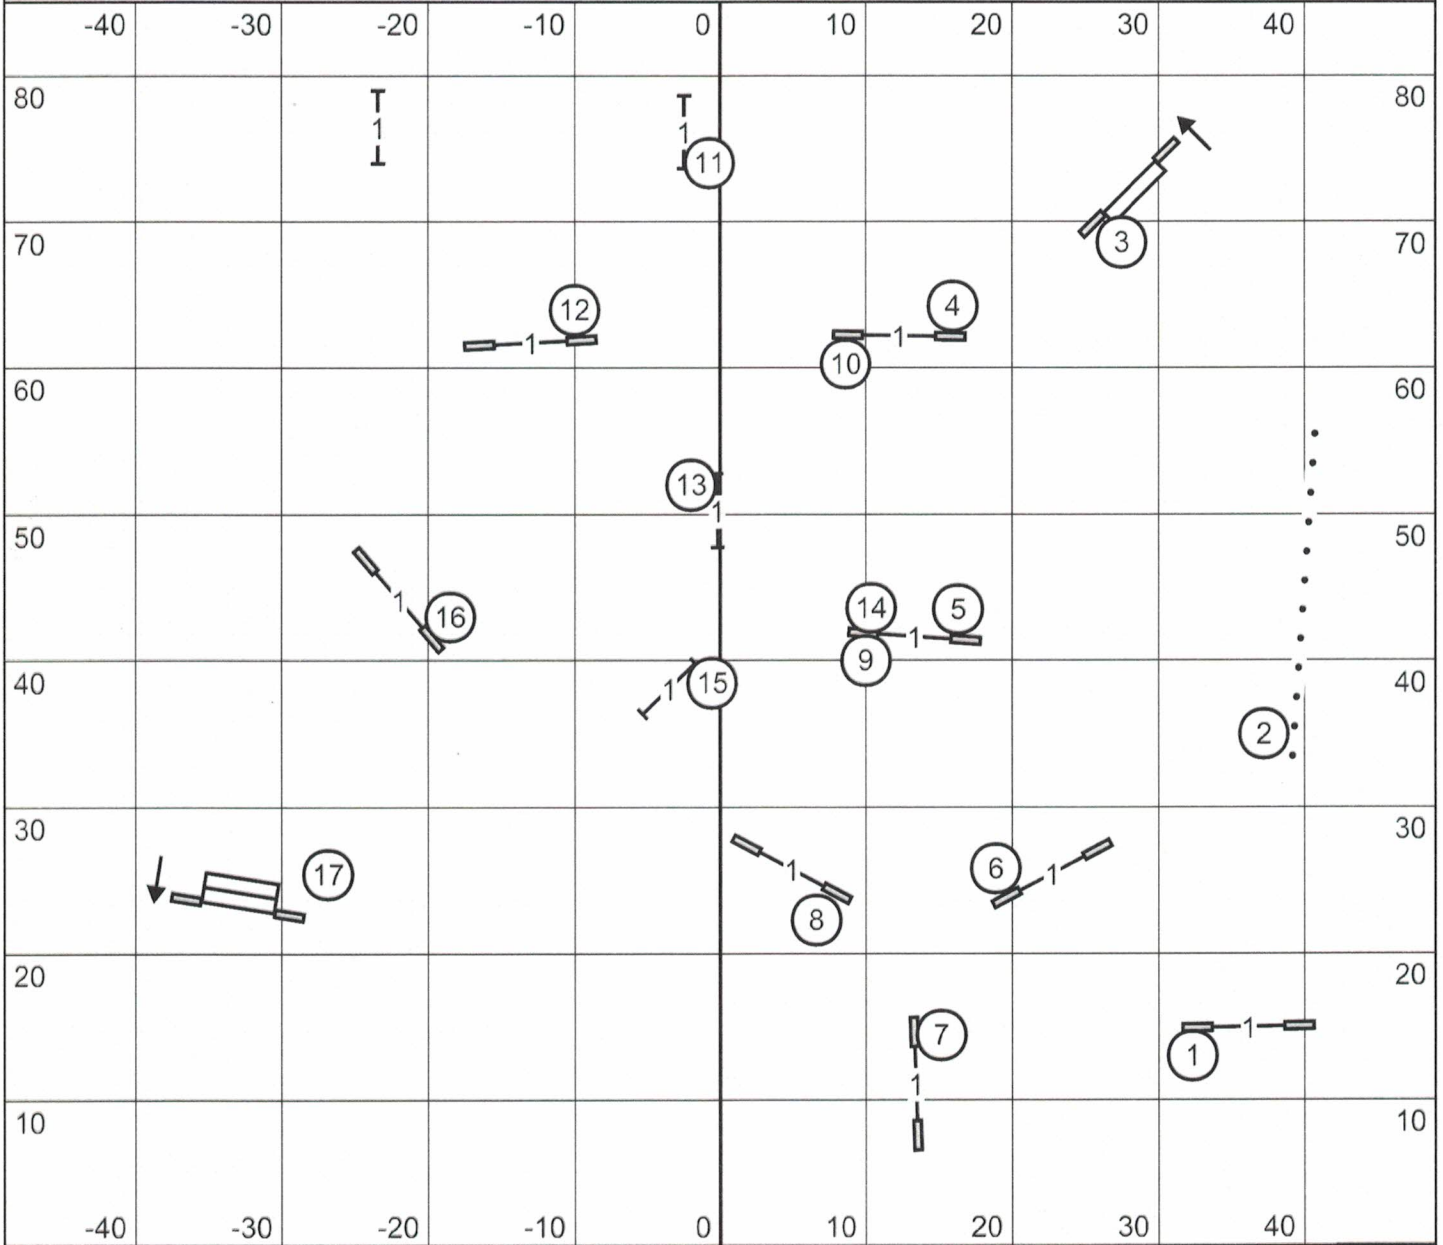

T2B

Enter
Exit

Fayetteville Kennel Club
Friday ~ November 1, 2019
Abbie Hanson ~ 98' x 85' ~ Turf

Enter
Exit

Excellent / Master JWW

Enter
Exit

Fayetteville Kennel Club
 Friday ~ November 1, 2019
 Abbie Hanson ~ 98' x 85' ~ Turf

Enter
Exit

Open JWW

Enter
Exit

Fayetteville Kennel Club
Friday ~ November 1, 2019
Abbie Hanson ~ 98' x 85' ~ Turf

Enter
Exit

Novice JWW

Enter
Exit

Fayetteville Kennel Club
Friday ~ November 1, 2019
Abbie Hanson ~ 98' x 85' ~ Turf
Enter
Exit

Premier Standard

Enter
Exit

Fayetteville Kennel Club
 Friday ~ November 1, 2019
 Abbie Hanson ~ 98' x 85' ~ Turf

Enter
Exit

Excellent / Master Standard

Enter
Exit

Fayetteville Kennel Club
 Friday ~ November 1, 2019
 Abbie Hanson ~ 98' x 85' ~ Turf

Enter
Exit

Open Standard

Enter
Exit

Fayetteville Kennel Club
 Friday ~ November 1, 2019
 Abbie Hanson ~ 98' x 85' ~ Turf

Enter
Exit

Novice Standard

Enter
Exit

Fayetteville Kennel Club
Friday ~ November 1, 2019
Abbie Hanson ~ 98' x 85' ~ Turf
Enter
Exit