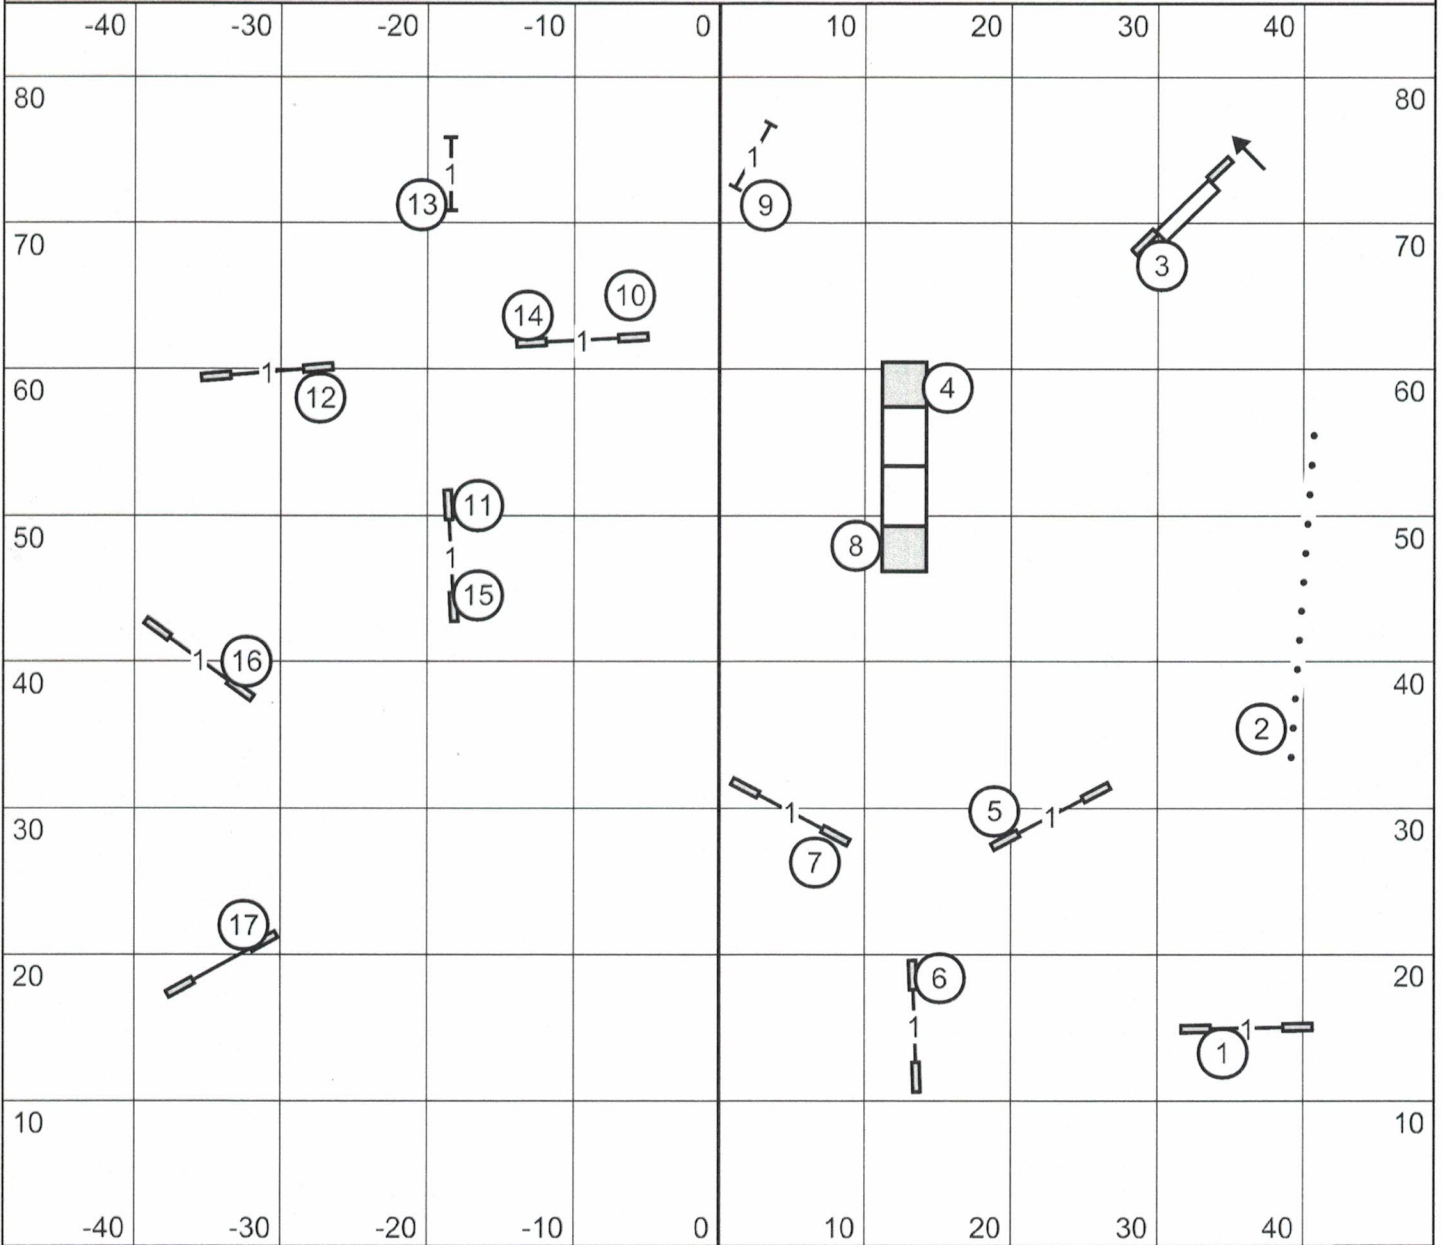

T2B

Enter
Exit

Fayetteville Kennel Club
Friday ~ November 1, 2019
Abbie Hanson ~ 98' x 85' ~ Turf

Enter
Exit

Excellent / Master JWW

Enter
Exit

Fayetteville Kennel Club
 Friday ~ November 1, 2019
 Abbie Hanson ~ 98' x 85' ~ Turf

Enter
Exit

Open JWW

Enter
Exit

Fayetteville Kennel Club
Friday ~ November 1, 2019
Abbie Hanson ~ 98' x 85' ~ Turf

Enter
Exit

Novice JWW

Enter
Exit

Fayetteville Kennel Club
Friday ~ November 1, 2019
Abbie Hanson ~ 98' x 85' ~ Turf
Enter
Exit

Premier Standard

Enter
Exit

Fayetteville Kennel Club
 Friday ~ November 1, 2019
 Abbie Hanson ~ 98' x 85' ~ Turf

Enter
Exit

Excellent / Master Standard

Enter
Exit

Fayetteville Kennel Club
 Friday ~ November 1, 2019
 Abbie Hanson ~ 98' x 85' ~ Turf

Enter
Exit

Open Standard

Enter
Exit

Fayetteville Kennel Club
 Friday ~ November 1, 2019
 Abbie Hanson ~ 98' x 85' ~ Turf

Enter
Exit

Novice Standard

Enter
Exit

Fayetteville Kennel Club
Friday ~ November 1, 2019
Abbie Hanson ~ 98' x 85' ~ Turf
Enter
Exit