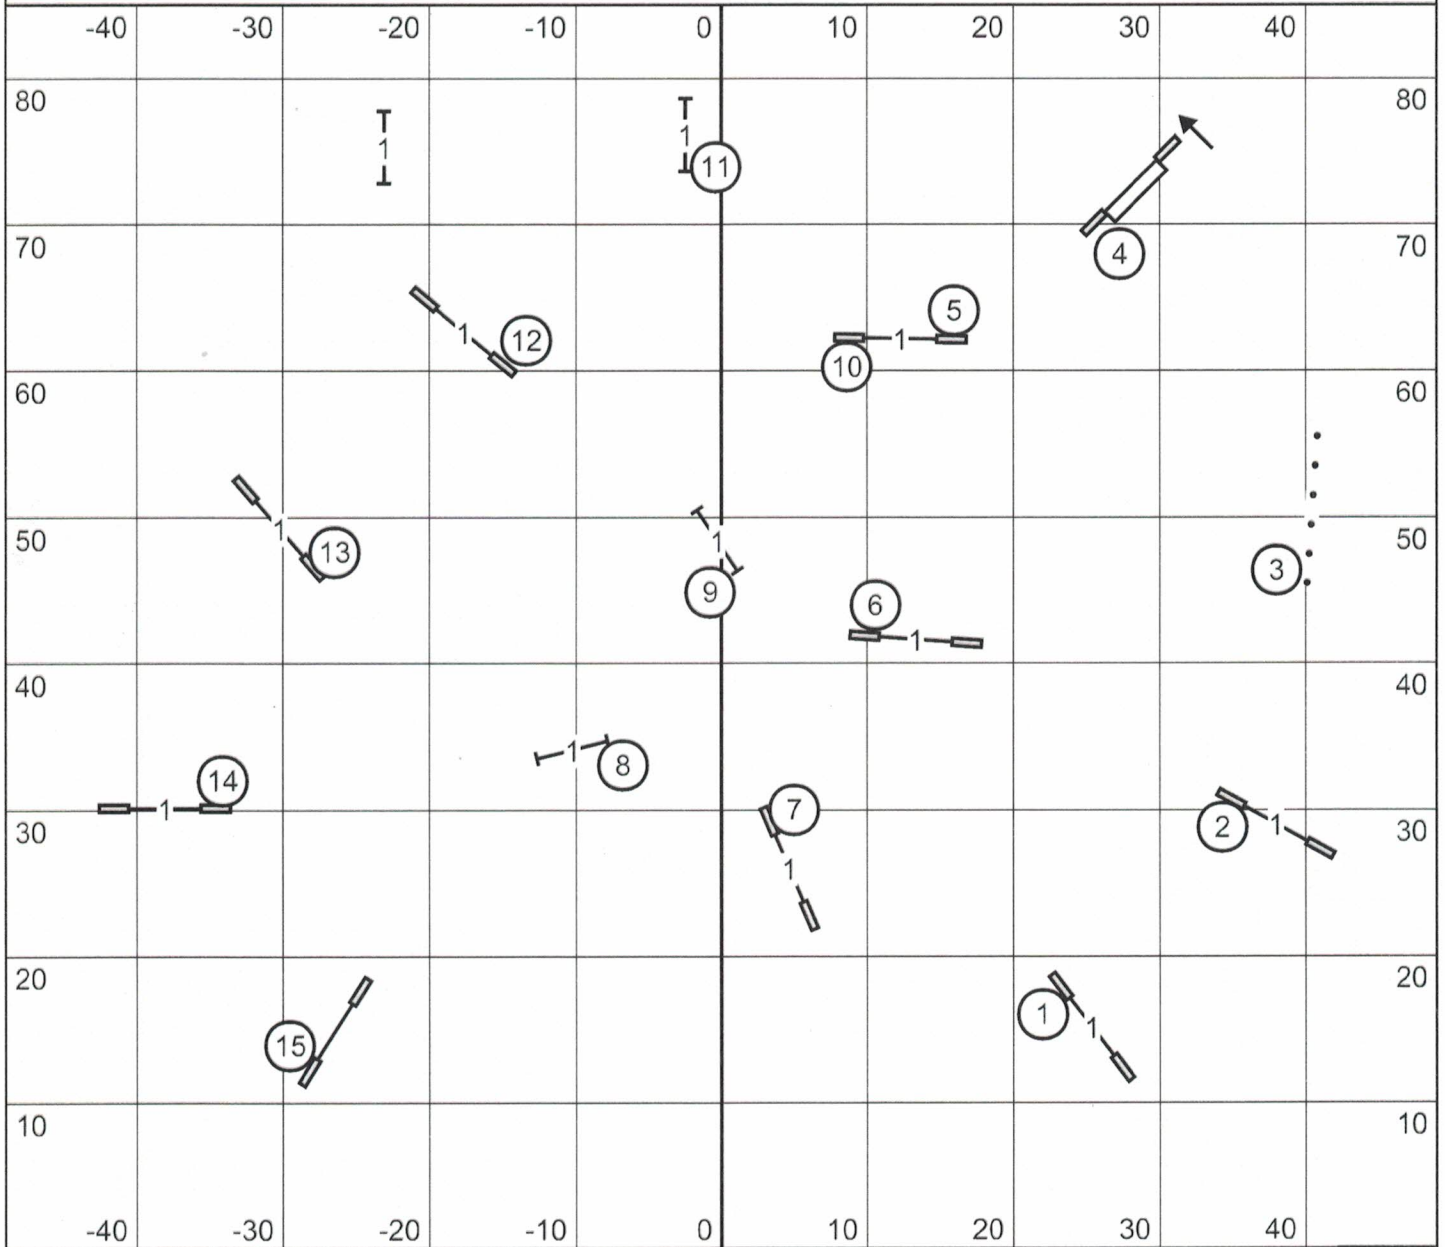

T2B

Enter
Exit

Fayetteville Kennel Club
Friday ~ November 1, 2019
Abbie Hanson ~ 98' x 85' ~ Turf

Enter
Exit

Excellent / Master JWW

Enter
Exit

Fayetteville Kennel Club
 Friday ~ November 1, 2019
 Abbie Hanson ~ 98' x 85' ~ Turf

Enter
Exit

Open JWW

Enter
Exit

Fayetteville Kennel Club
Friday ~ November 1, 2019
Abbie Hanson ~ 98' x 85' ~ Turf

Enter
Exit

Novice JWW

Enter
Exit

Fayetteville Kennel Club
Friday ~ November 1, 2019
Abbie Hanson ~ 98' x 85' ~ Turf
Enter
Exit

Premier Standard

Enter
Exit

Fayetteville Kennel Club
 Friday ~ November 1, 2019
 Abbie Hanson ~ 98' x 85' ~ Turf

Enter
Exit

Excellent / Master Standard

Enter
Exit

Fayetteville Kennel Club
 Friday ~ November 1, 2019
 Abbie Hanson ~ 98' x 85' ~ Turf

Enter
Exit

Open Standard

Enter
Exit

Fayetteville Kennel Club
 Friday ~ November 1, 2019
 Abbie Hanson ~ 98' x 85' ~ Turf

Enter
Exit

Novice Standard

Enter
Exit

Fayetteville Kennel Club
Friday ~ November 1, 2019
Abbie Hanson ~ 98' x 85' ~ Turf
Enter
Exit