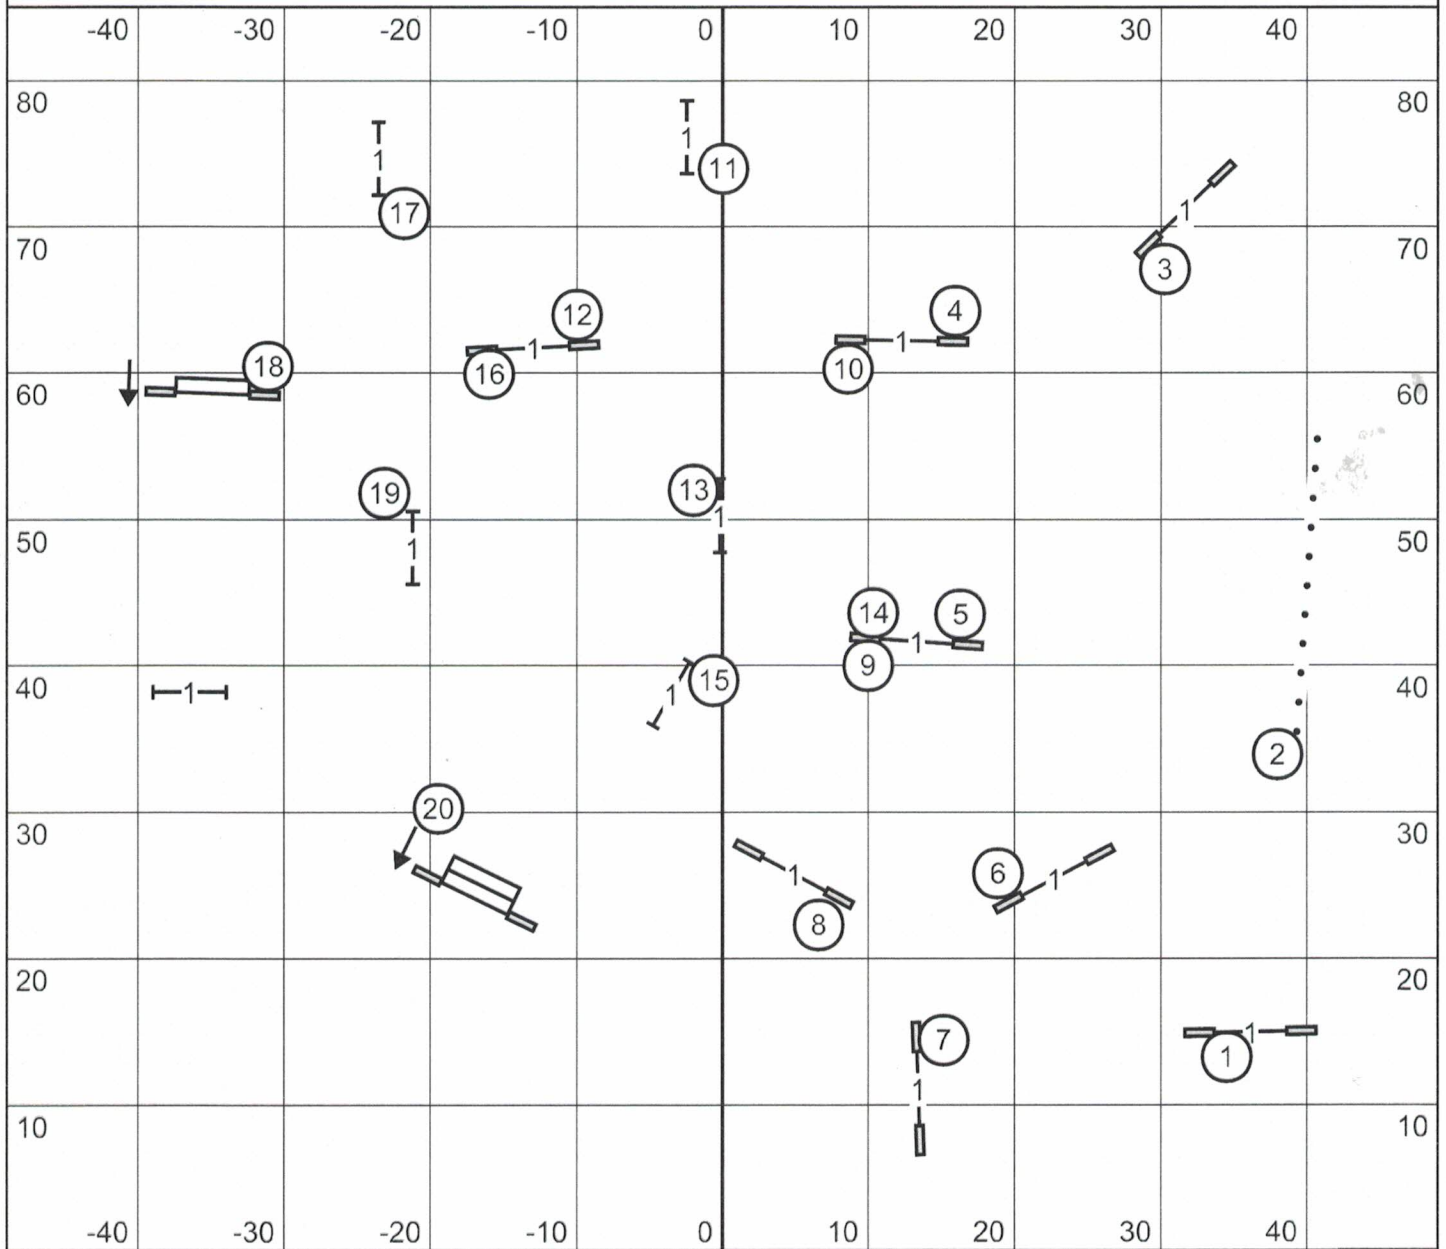

T2B

Enter
Exit

Fayetteville Kennel Club
Friday ~ November 1, 2019
Abbie Hanson ~ 98' x 85' ~ Turf

Enter
Exit

Excellent / Master JWW

Enter
Exit

Fayetteville Kennel Club
 Friday ~ November 1, 2019
 Abbie Hanson ~ 98' x 85' ~ Turf

Enter
Exit

Open JWW

Enter
Exit

Fayetteville Kennel Club
Friday ~ November 1, 2019
Abbie Hanson ~ 98' x 85' ~ Turf

Enter
Exit

Novice JWW

Enter
Exit

Fayetteville Kennel Club
Friday ~ November 1, 2019
Abbie Hanson ~ 98' x 85' ~ Turf
Enter
Exit

Premier Standard

Enter
Exit

Fayetteville Kennel Club
 Friday ~ November 1, 2019
 Abbie Hanson ~ 98' x 85' ~ Turf

Enter
Exit

Excellent / Master Standard

Enter
Exit

Fayetteville Kennel Club
 Friday ~ November 1, 2019
 Abbie Hanson ~ 98' x 85' ~ Turf

Enter
Exit

Open Standard

Enter
Exit

Fayetteville Kennel Club
 Friday ~ November 1, 2019
 Abbie Hanson ~ 98' x 85' ~ Turf

Enter
Exit

Novice Standard

Enter
Exit

Fayetteville Kennel Club
Friday ~ November 1, 2019
Abbie Hanson ~ 98' x 85' ~ Turf
Enter
Exit