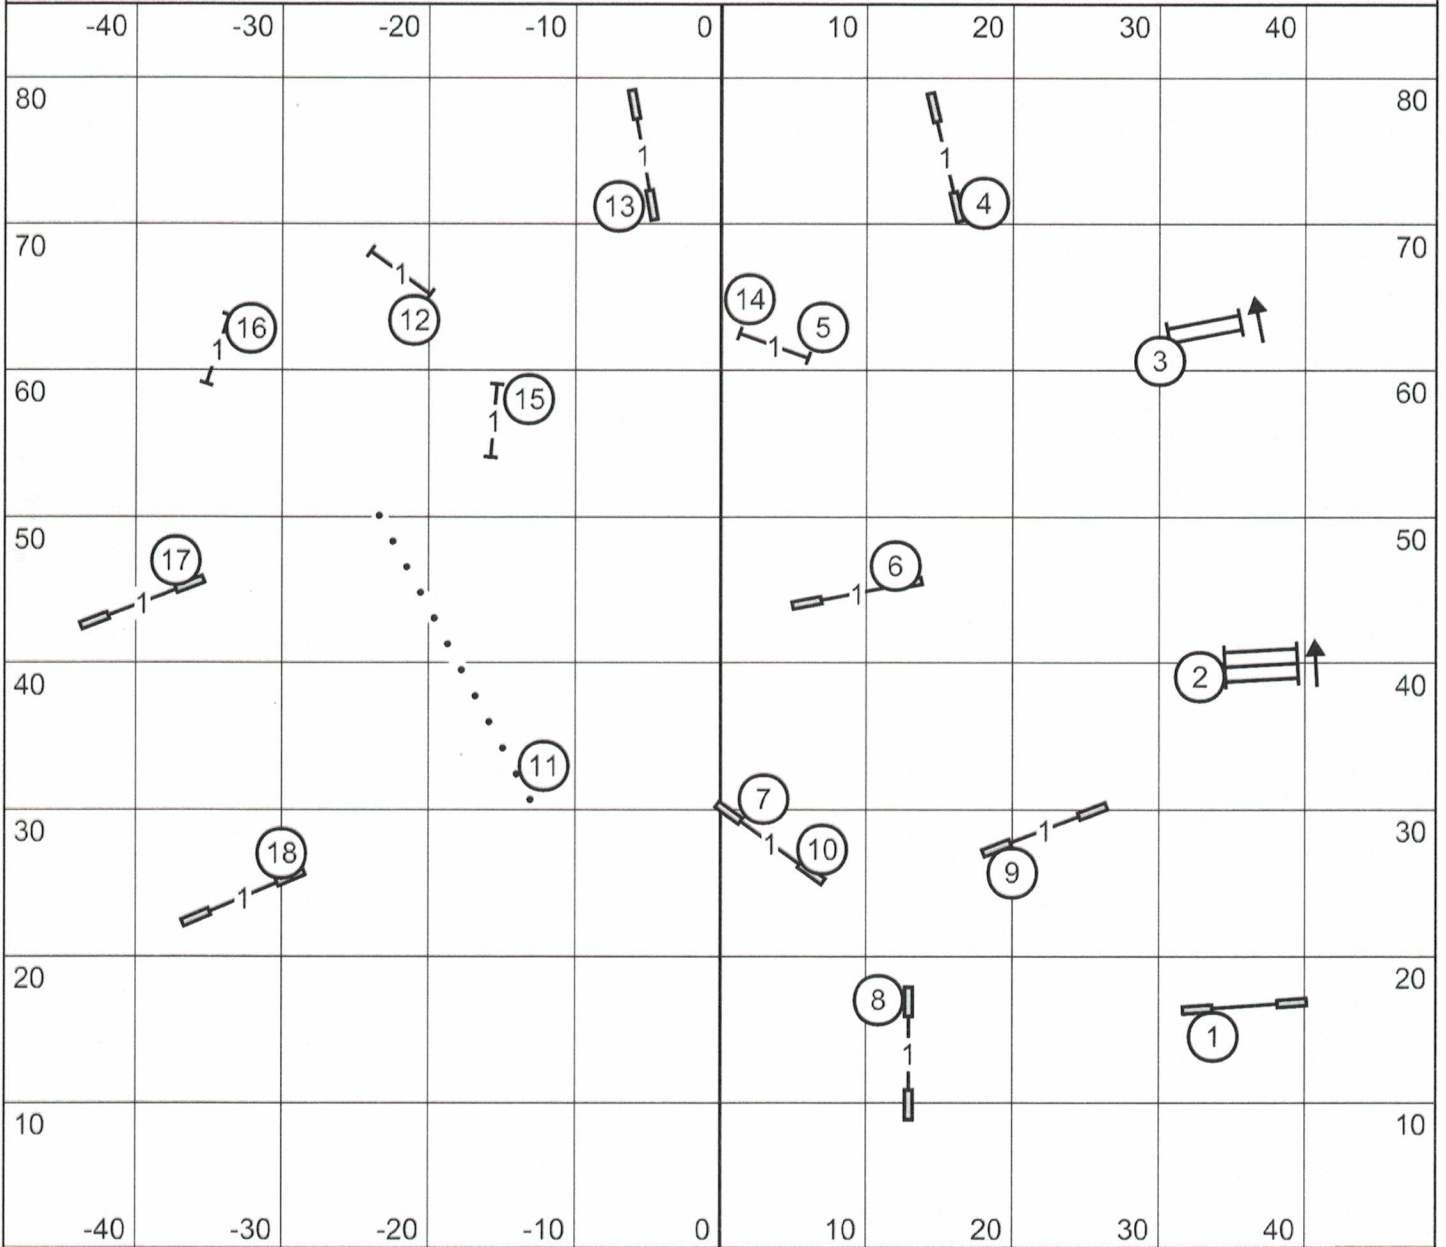

# Excellent / Master JWW

Enter
Exit

**Fayetteville Kennel Club**  
**Saturday ~ November 2, 2019**  
**Abbie Hanson ~ 98' x 85' ~ Turf**

Enter
Exit

# Open JWW

Enter  
Exit

Fayetteville Kennel Club  
 Saturday ~ November 2, 2019  
 Abbie Hanson ~ 98' x 85' ~ Turf

Enter  
Exit