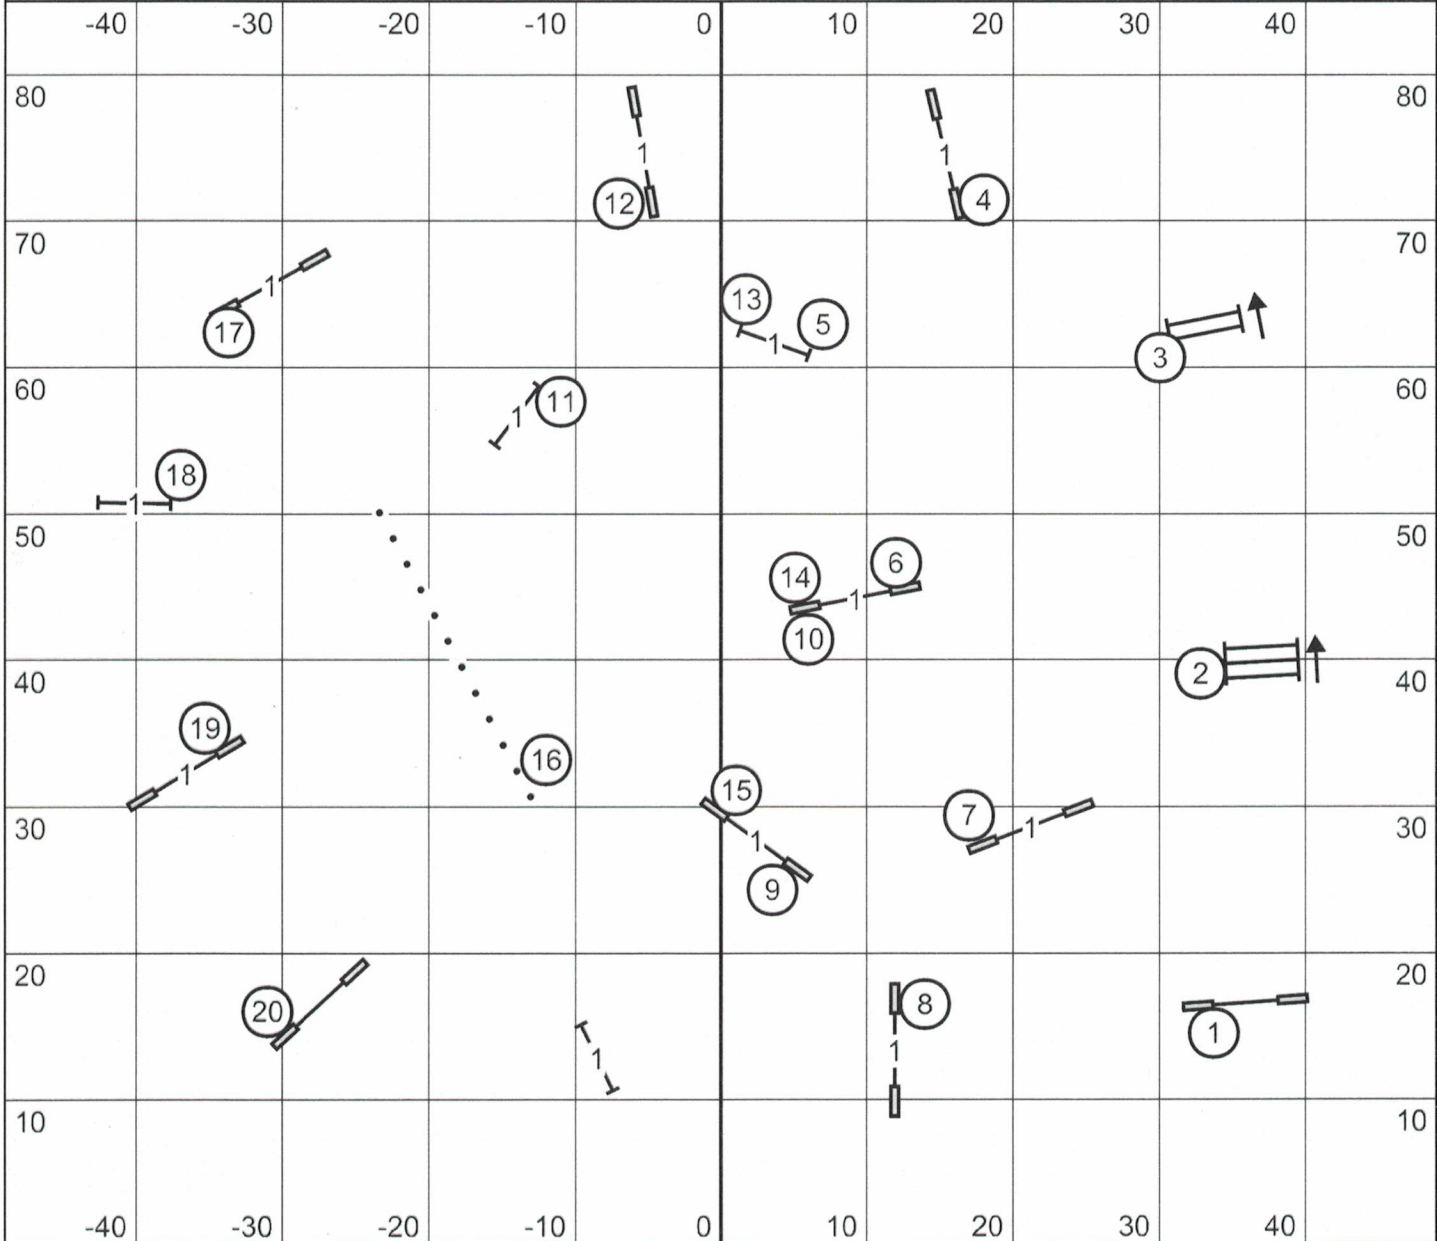

# Premier JWW

Enter  
Exit

Fayetteville Kennel Club  
 Saturday ~ November 2, 2019  
 Abbie Hanson ~ 98' x 85' ~ Turf

Enter  
Exit

# Excellent / Master JWW

Enter
Exit

**Fayetteville Kennel Club**  
**Saturday ~ November 2, 2019**  
**Abbie Hanson ~ 98' x 85' ~ Turf**

Enter
Exit