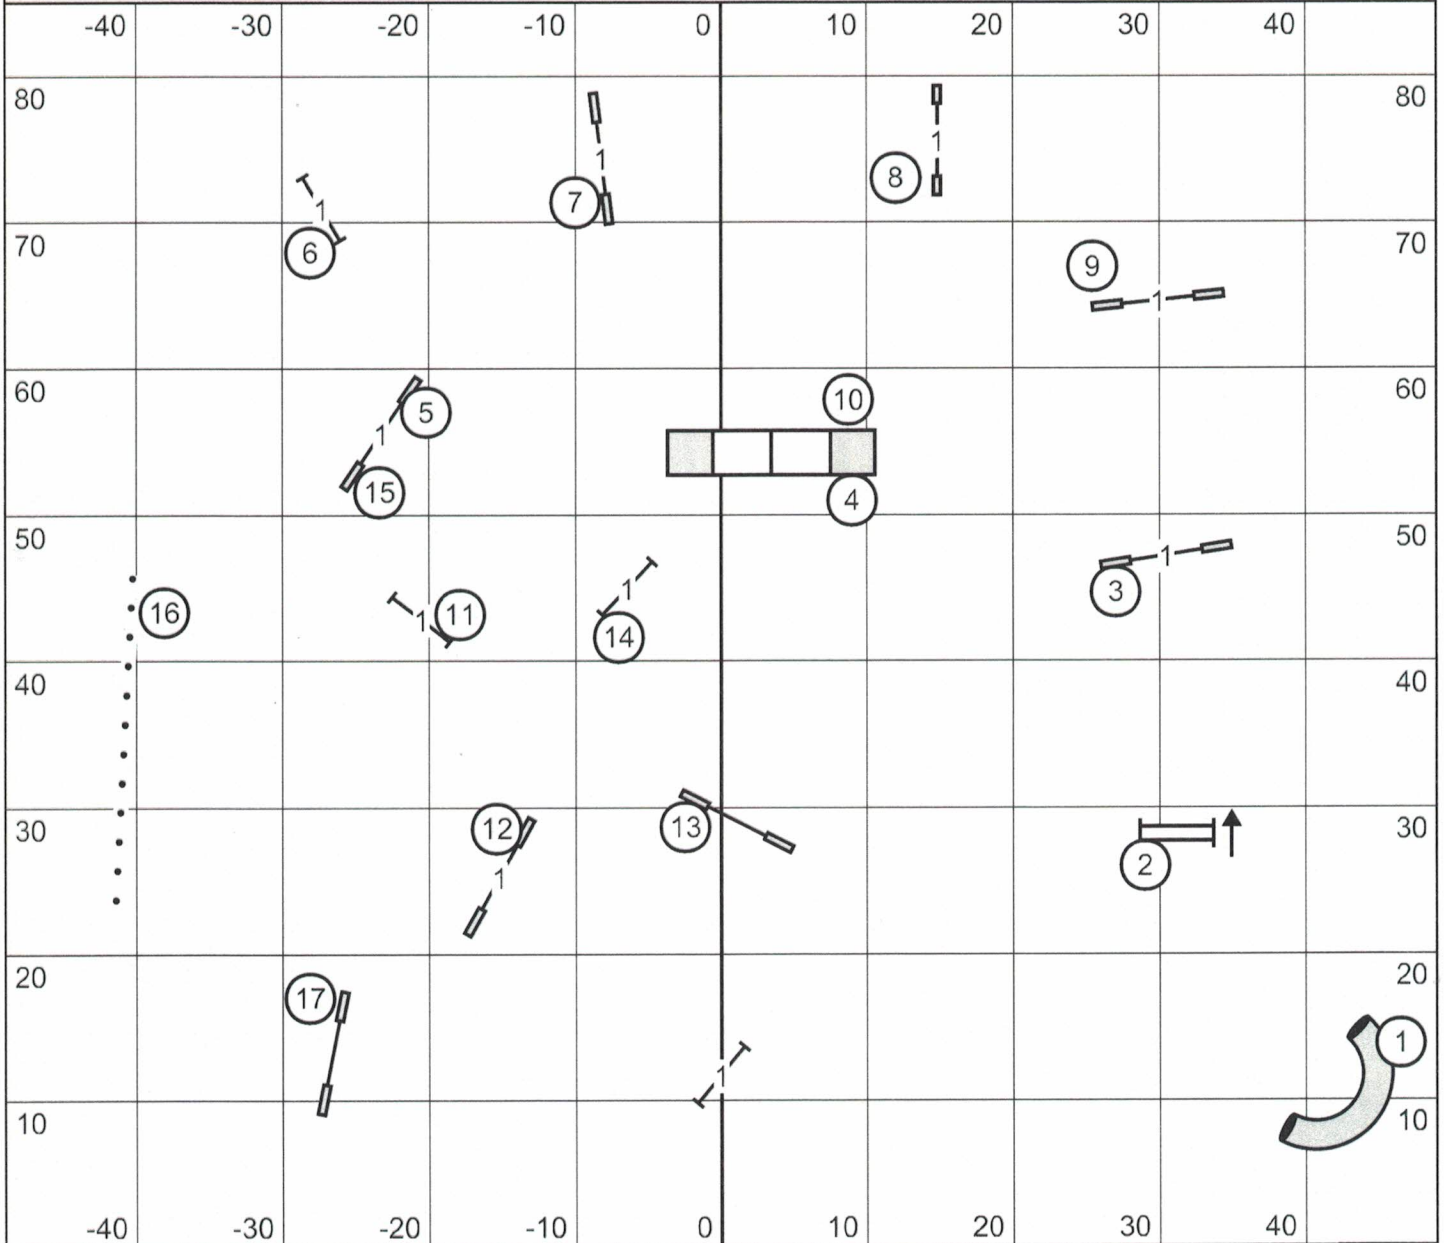

# T2B

Enter  
Exit

**Fayetteville Kennel Club**  
**Saturday ~ November 2, 2019**  
**Abbie Hanson ~ 98' x 85' ~ Turf**

Enter  
Exit

# Excellent / Master Standard

Enter  
Exit

Fayetteville Kennel Club  
 Saturday ~ November 2, 2019  
 Abbie Hanson ~ 98' x 85' ~ Turf

Enter  
Exit

# Open Standard

Enter  
Exit

Fayetteville Kennel Club  
 Saturday ~ November 2, 2019  
 Abbie Hanson ~ 98' x 85' ~ Turf

Enter  
Exit

# Novice Standard

Enter  
Exit

**Fayetteville Kennel Club**  
**Saturday ~ November 2, 2019**  
**Abbie Hanson ~ 98' x 85' ~ Turf**
Enter  
Exit