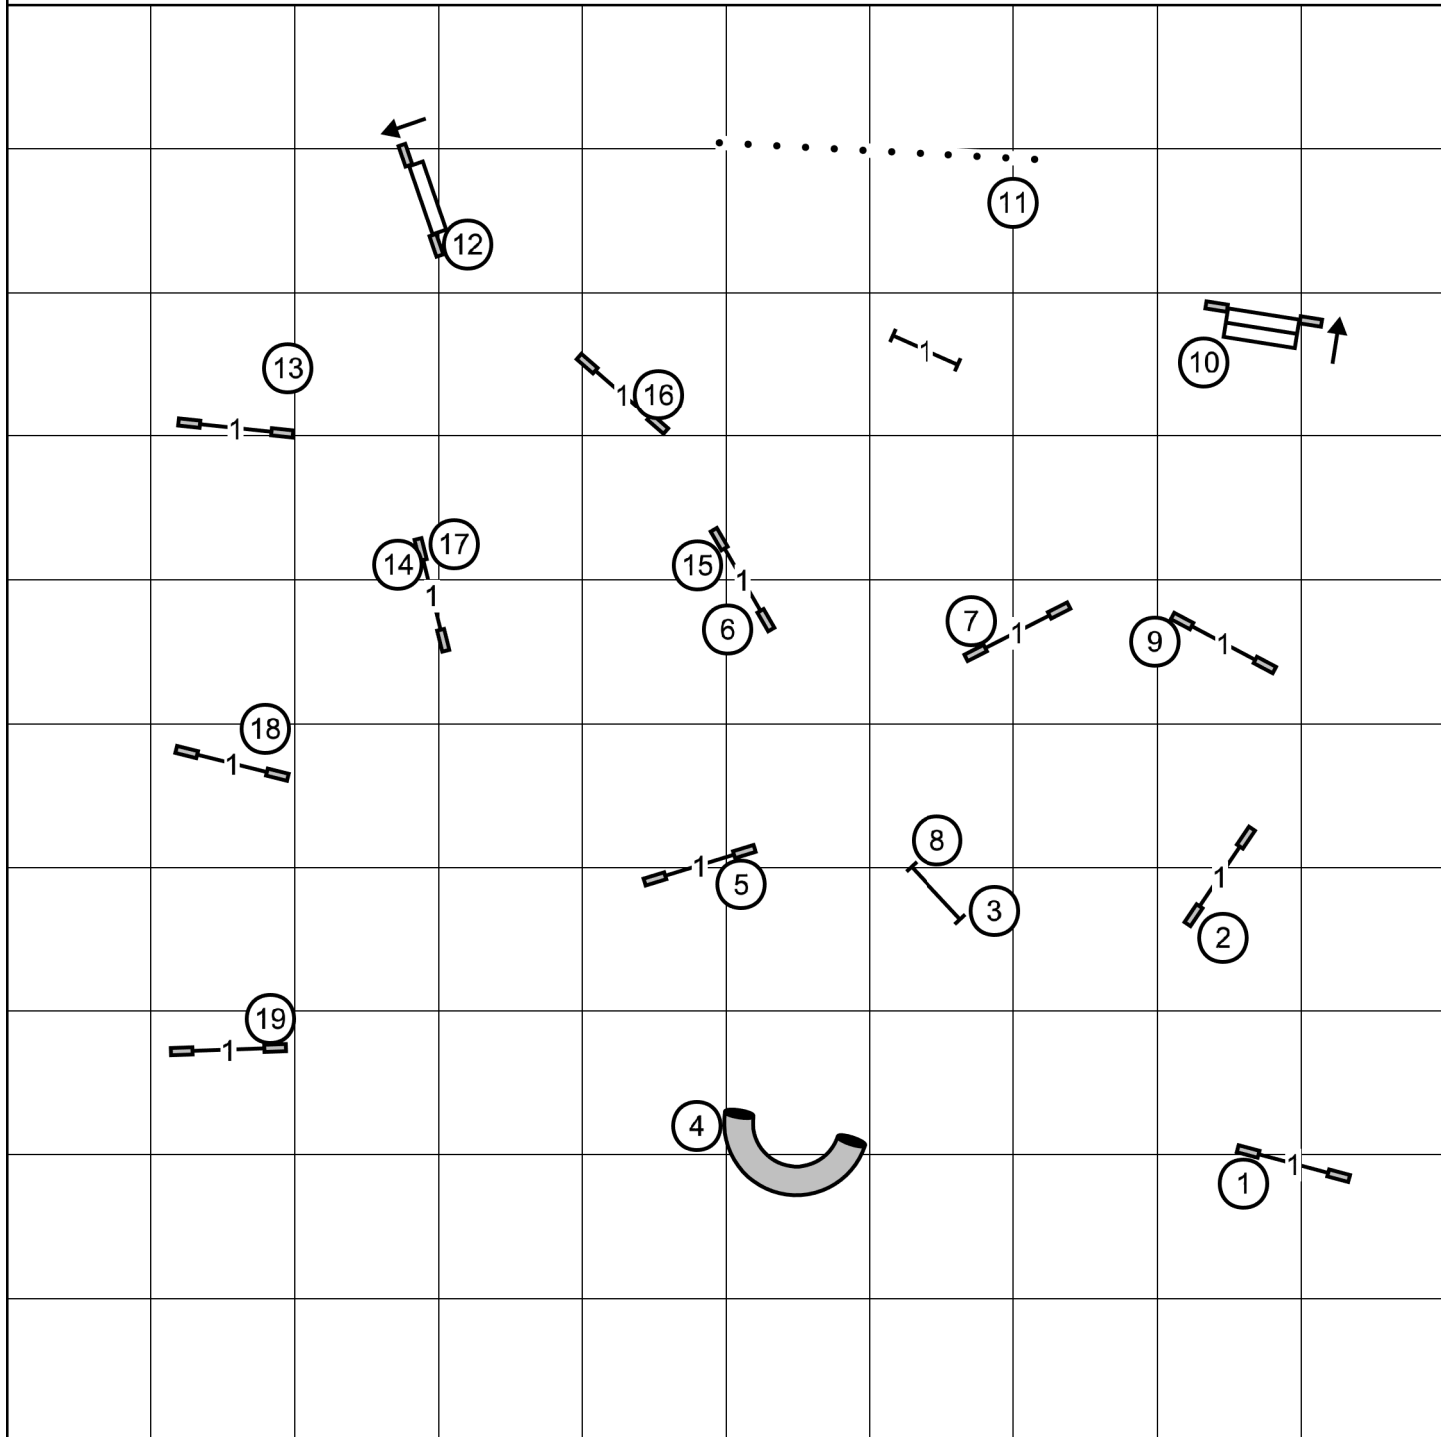

Charlotte Dog Training Center
MASTER EXCELLENT STANDARD
Saturday, October 10, 2020
Terri Everline

Charlotte Dog Training Center
MASTER EXCELLENT JWW
Saturday, October 10, 2020
Terri Everline

enter at 15

Charlotte Dog Training Center
MASTER/EXCELLENT FAST

Saturday, October 10, 2020
Terri Everline

Master/EX: 3, 5, 4

Charlotte Dog Training Center
OPEN STANDARD
Saturday, October 10, 2020
Terri Everline

enter ring at weave poles

Terri Everline

Open: Dash/Solid/Dash 3, 5, 4

Charlotte Dog Training Center
NOVICE STANDARD
Saturday, October 10, 2020
Terri Everline

enter after weaves

Charlotte Dog Training Center
NOVICE JWW
Saturday, October 10, 2020
Terri Everline

Saturday, October 10, 2020

Terri Everline

Master/EX: Solid line 3, 5, 4
Open: Dash/Solid/Dash 3, 5, 4
Novice: Dotted 3, 5

Charlotte Dog Training Center

TIME 2 BEAT

Saturday, October 10, 2020

Terri Everline

enter ring at 15