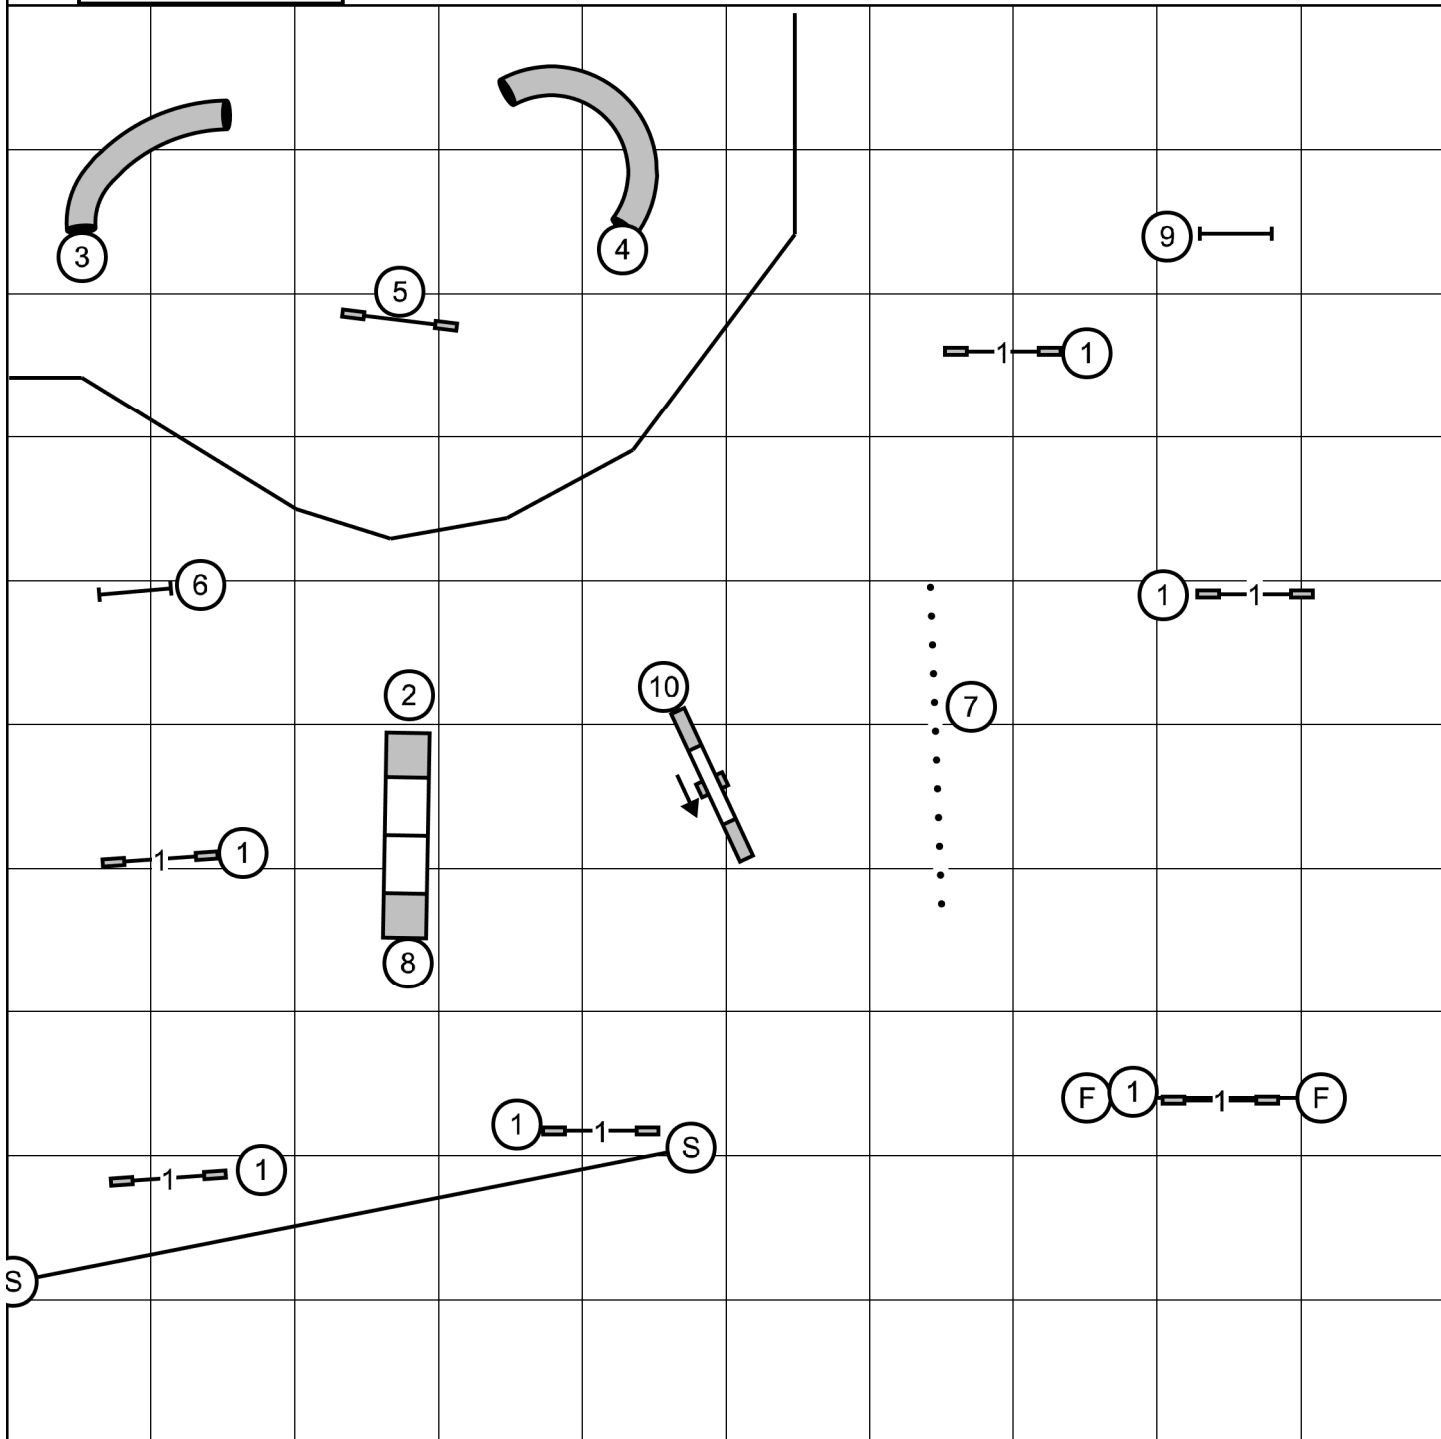

Charlotte Dog Training Center
MASTER/EXCELLENT FAST

Saturday, October 10, 2020
Terri Everline

Master/EX: 3, 5, 4

Charlotte Dog Training Center
OPEN STANDARD
Saturday, October 10, 2020
Terri Everline

enter ring at weave poles

Terri Everline

Open: Dash/Solid/Dash 3, 5, 4

Charlotte Dog Training Center
NOVICE STANDARD
Saturday, October 10, 2020
Terri Everline

enter after weaves

Charlotte Dog Training Center
NOVICE JWW
Saturday, October 10, 2020
Terri Everline

enter at 12

Charlotte Dog Training Center

NOVICE FAST

Saturday, October 10, 2020

Terri Everline

Novice: Dotted 3, 5

Charlotte Dog Training Center

ALL FAST

Saturday, October 10, 2020

Terri Everline

Master/EX: Solid line 3, 5, 4
Open: Dash/Solid/Dash 3, 5, 4
Novice: Dotted 3, 5

Charlotte Dog Training Center

TIME 2 BEAT

Saturday, October 10, 2020

Terri Everline

enter ring at 15