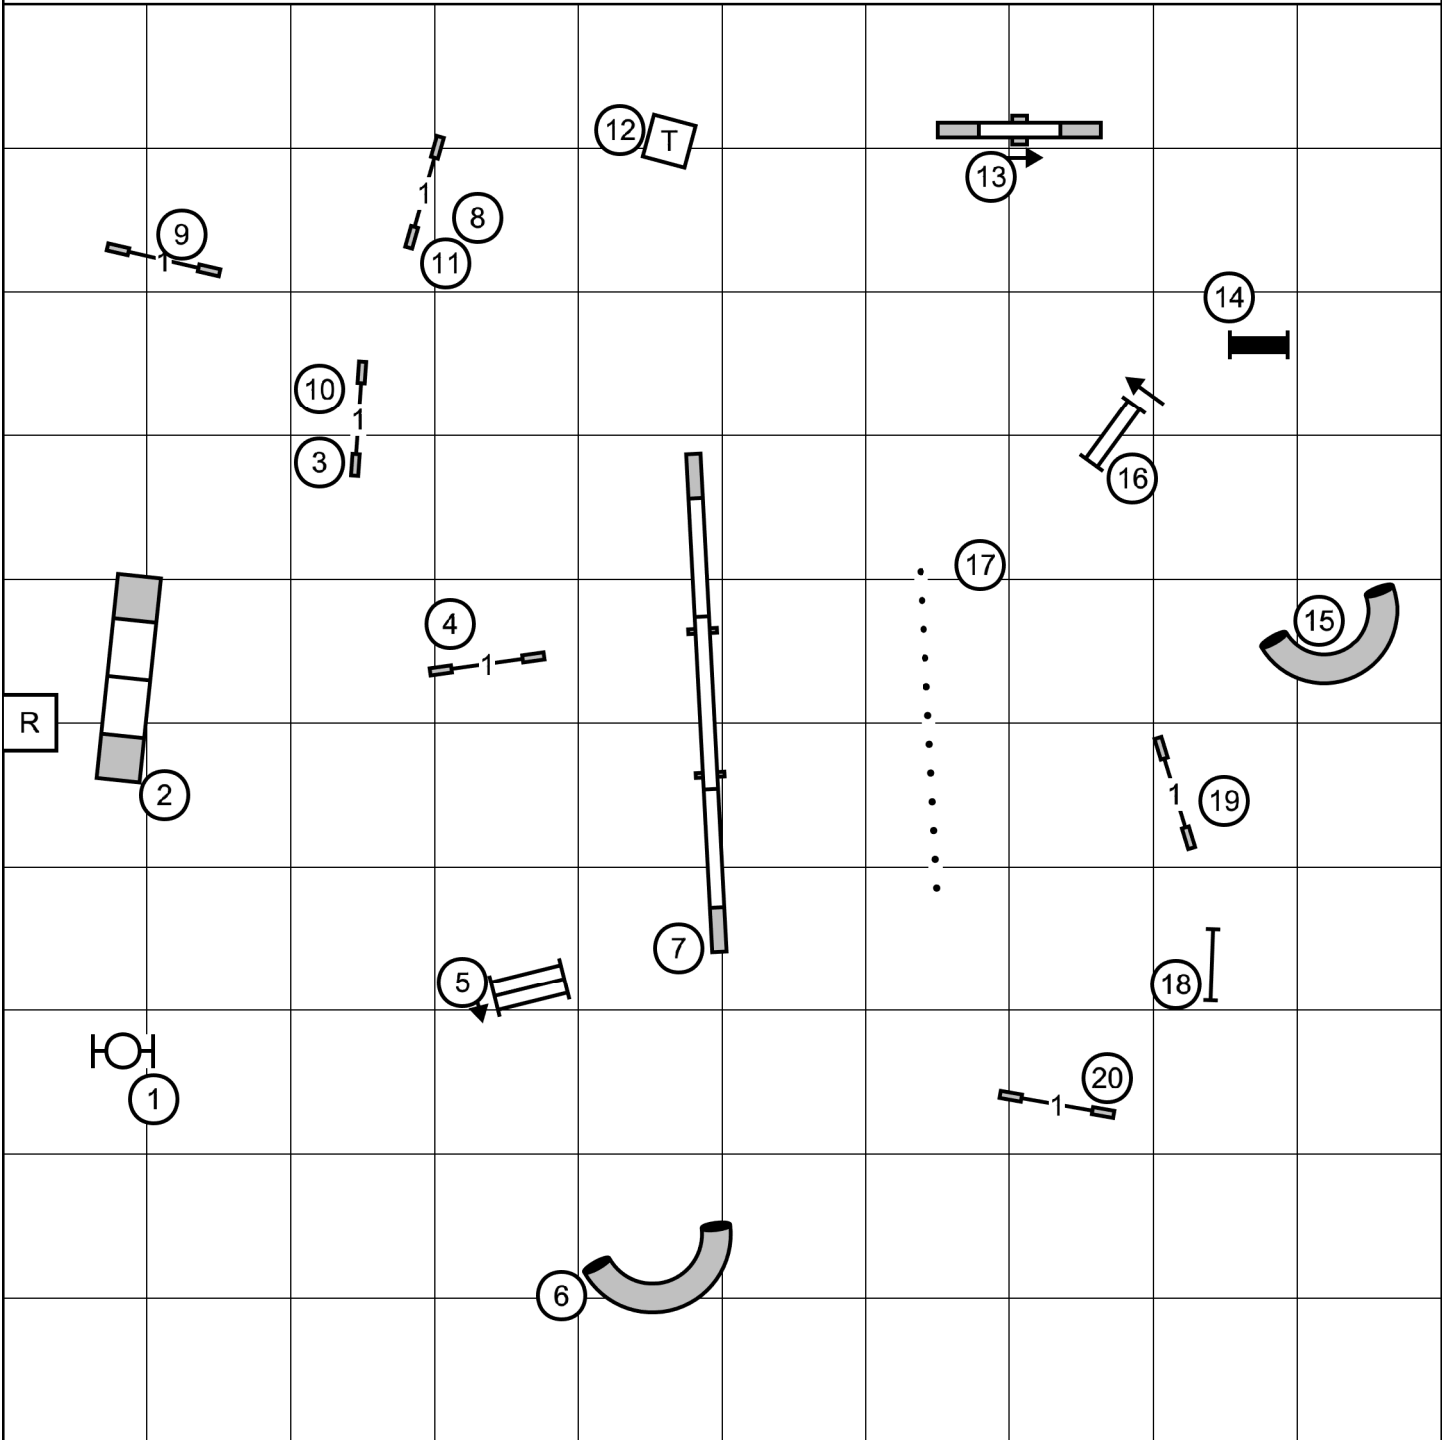

Charlotte Dog Training Center
MASTER EXCELLENT STANDARD
Saturday, October 10, 2020
Terri Everline