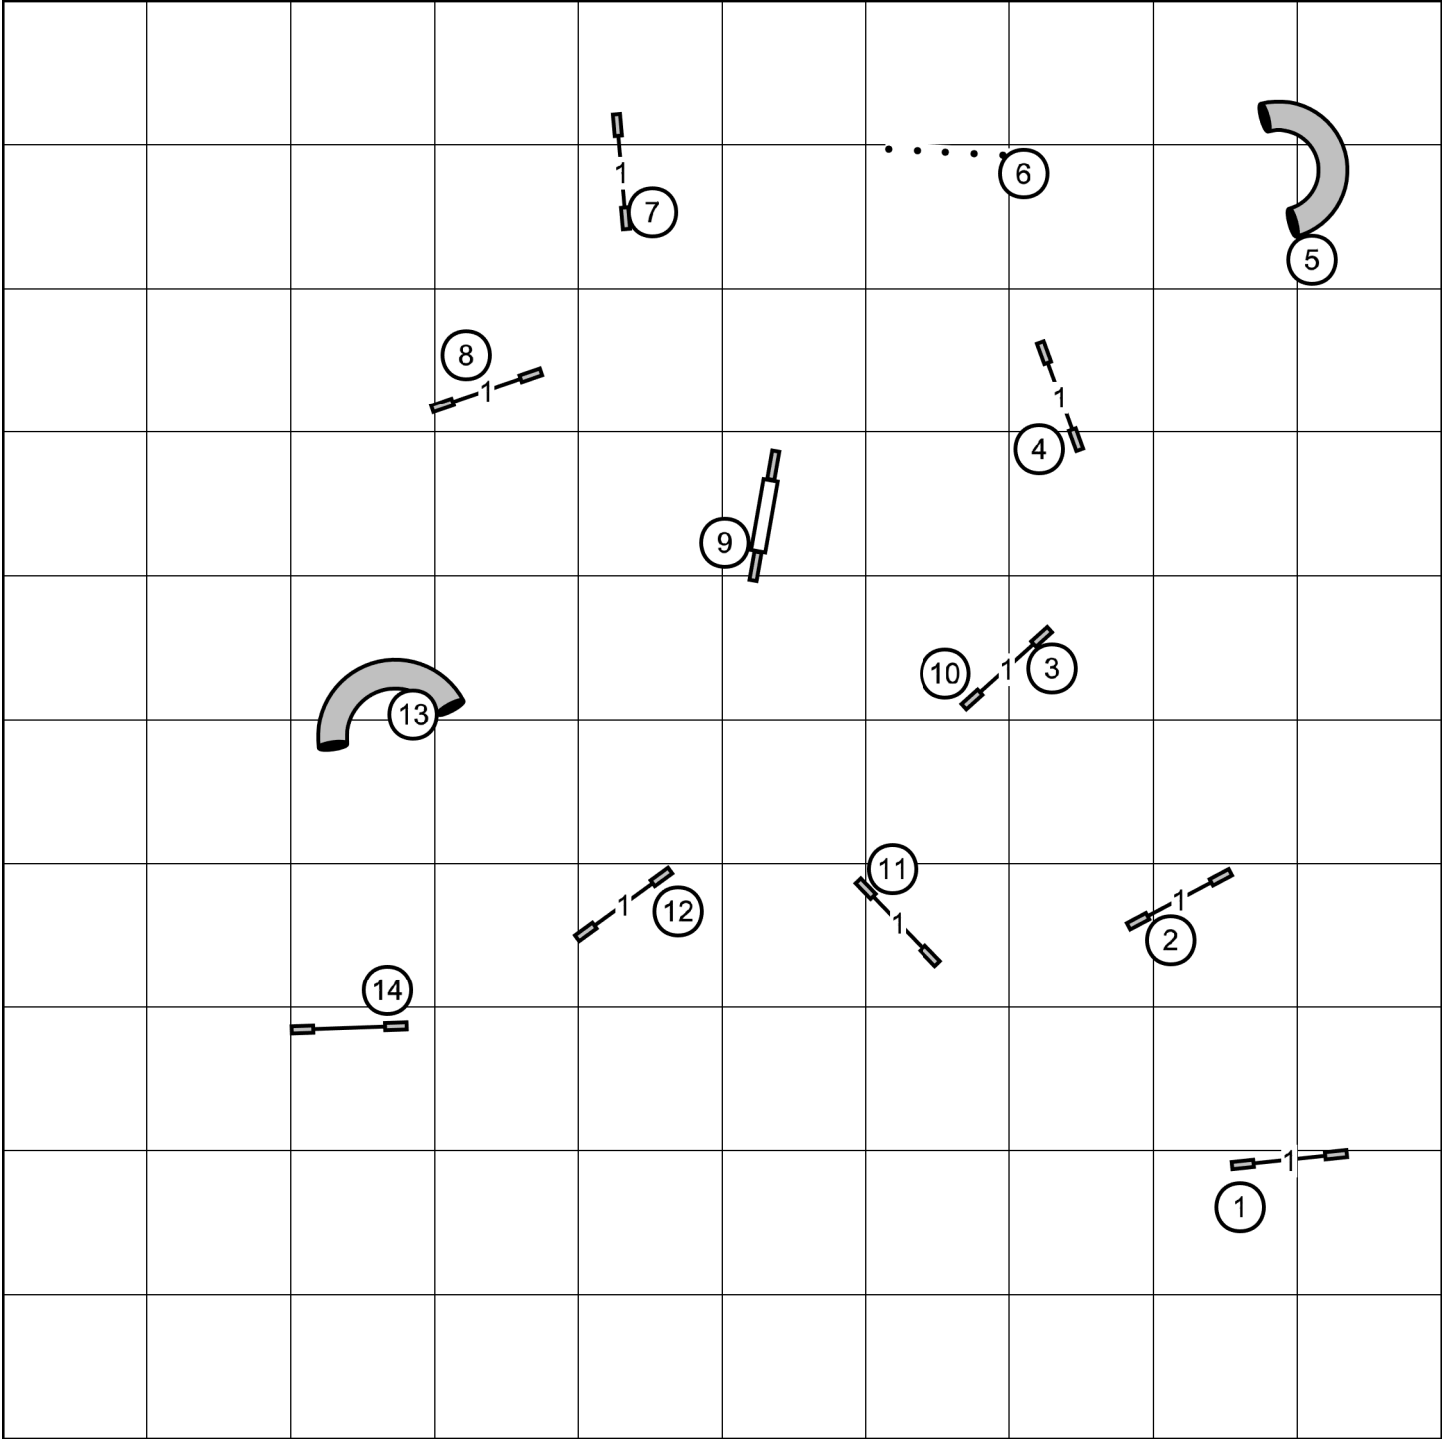

Terri Everline

Open: Dash/Solid/Dash 3, 5, 4

Charlotte Dog Training Center
NOVICE STANDARD
Saturday, October 10, 2020
Terri Everline

enter after weaves

Charlotte Dog Training Center
NOVICE JWW
Saturday, October 10, 2020
Terri Everline

Saturday, October 10, 2020

Terri Everline

Master/EX: Solid line 3, 5, 4
Open: Dash/Solid/Dash 3, 5, 4
Novice: Dotted 3, 5

Charlotte Dog Training Center

TIME 2 BEAT

Saturday, October 10, 2020

Terri Everline

enter ring at 15