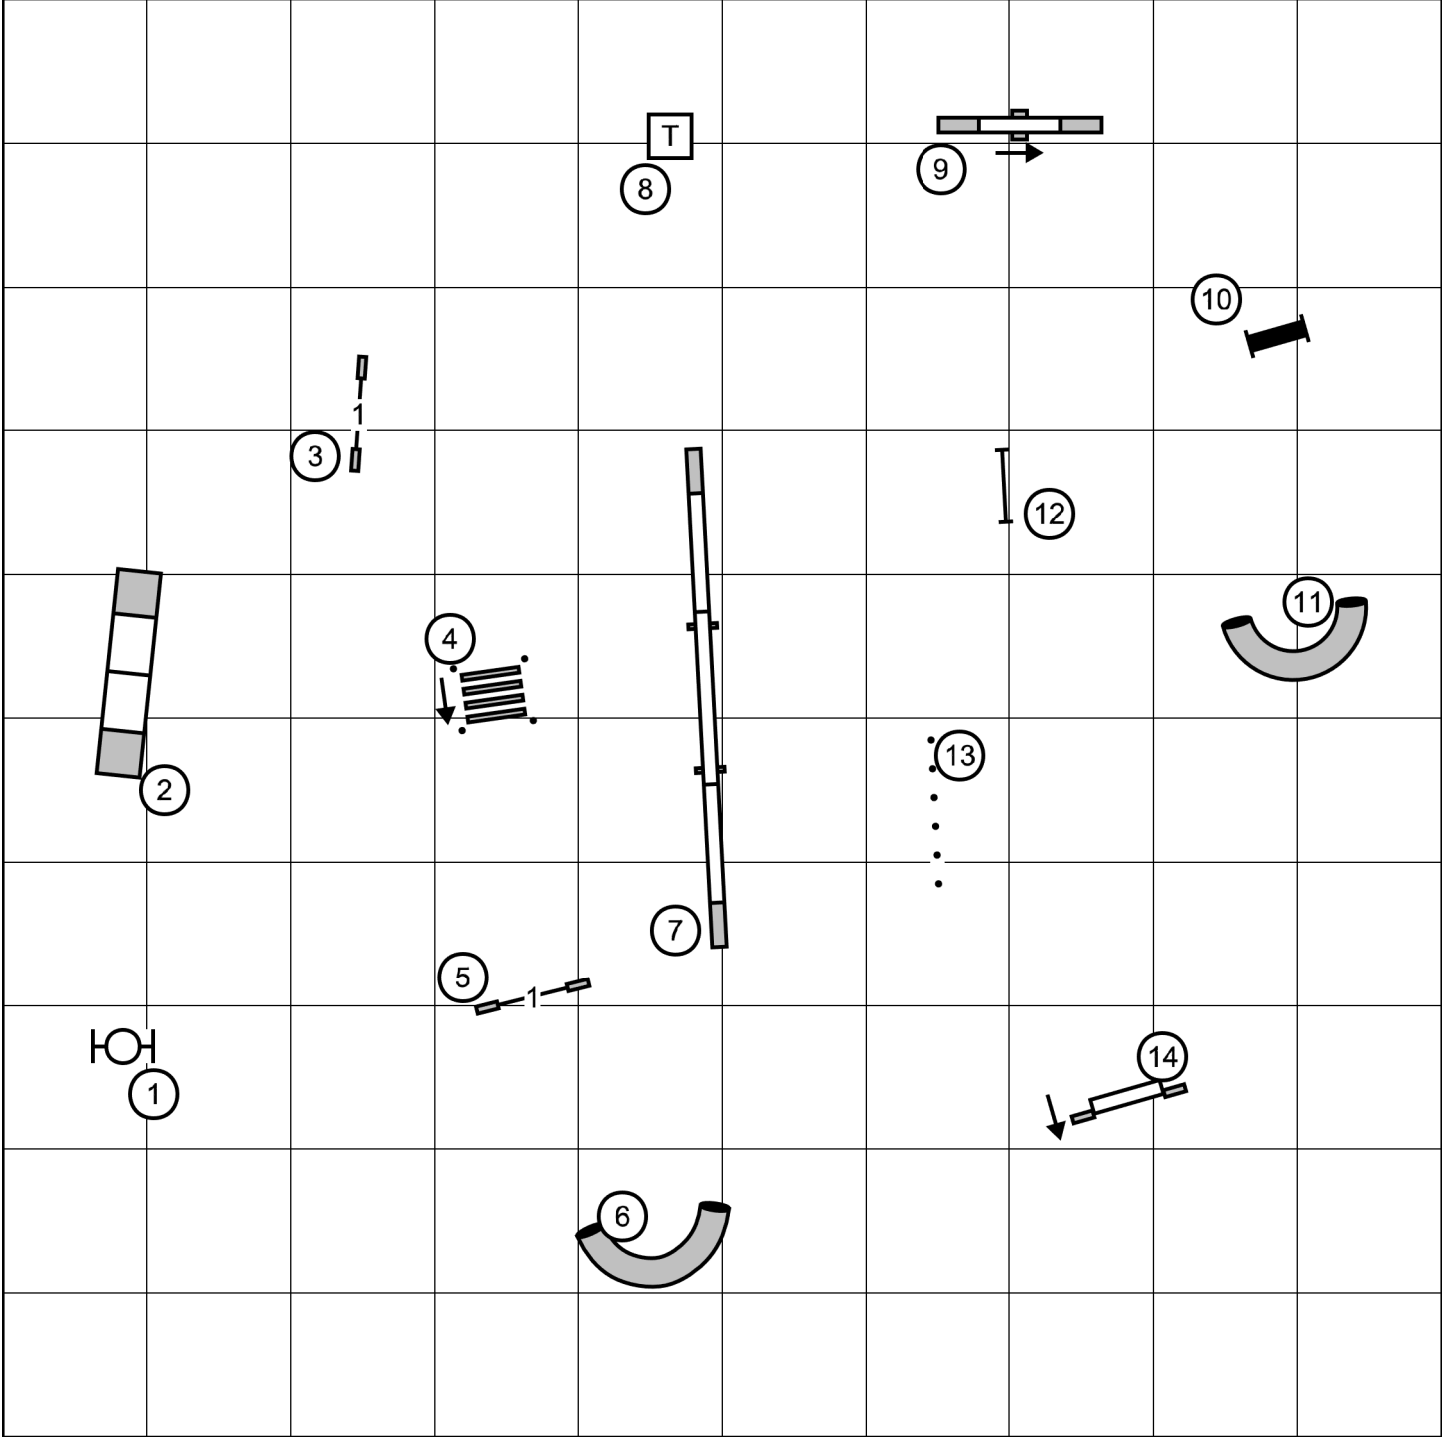

Terri Everline

Open: Dash/Solid/Dash 3, 5, 4

Charlotte Dog Training Center
NOVICE STANDARD
Saturday, October 10, 2020
Terri Everline

enter after weaves

Charlotte Dog Training Center
NOVICE JWW
Saturday, October 10, 2020
Terri Everline