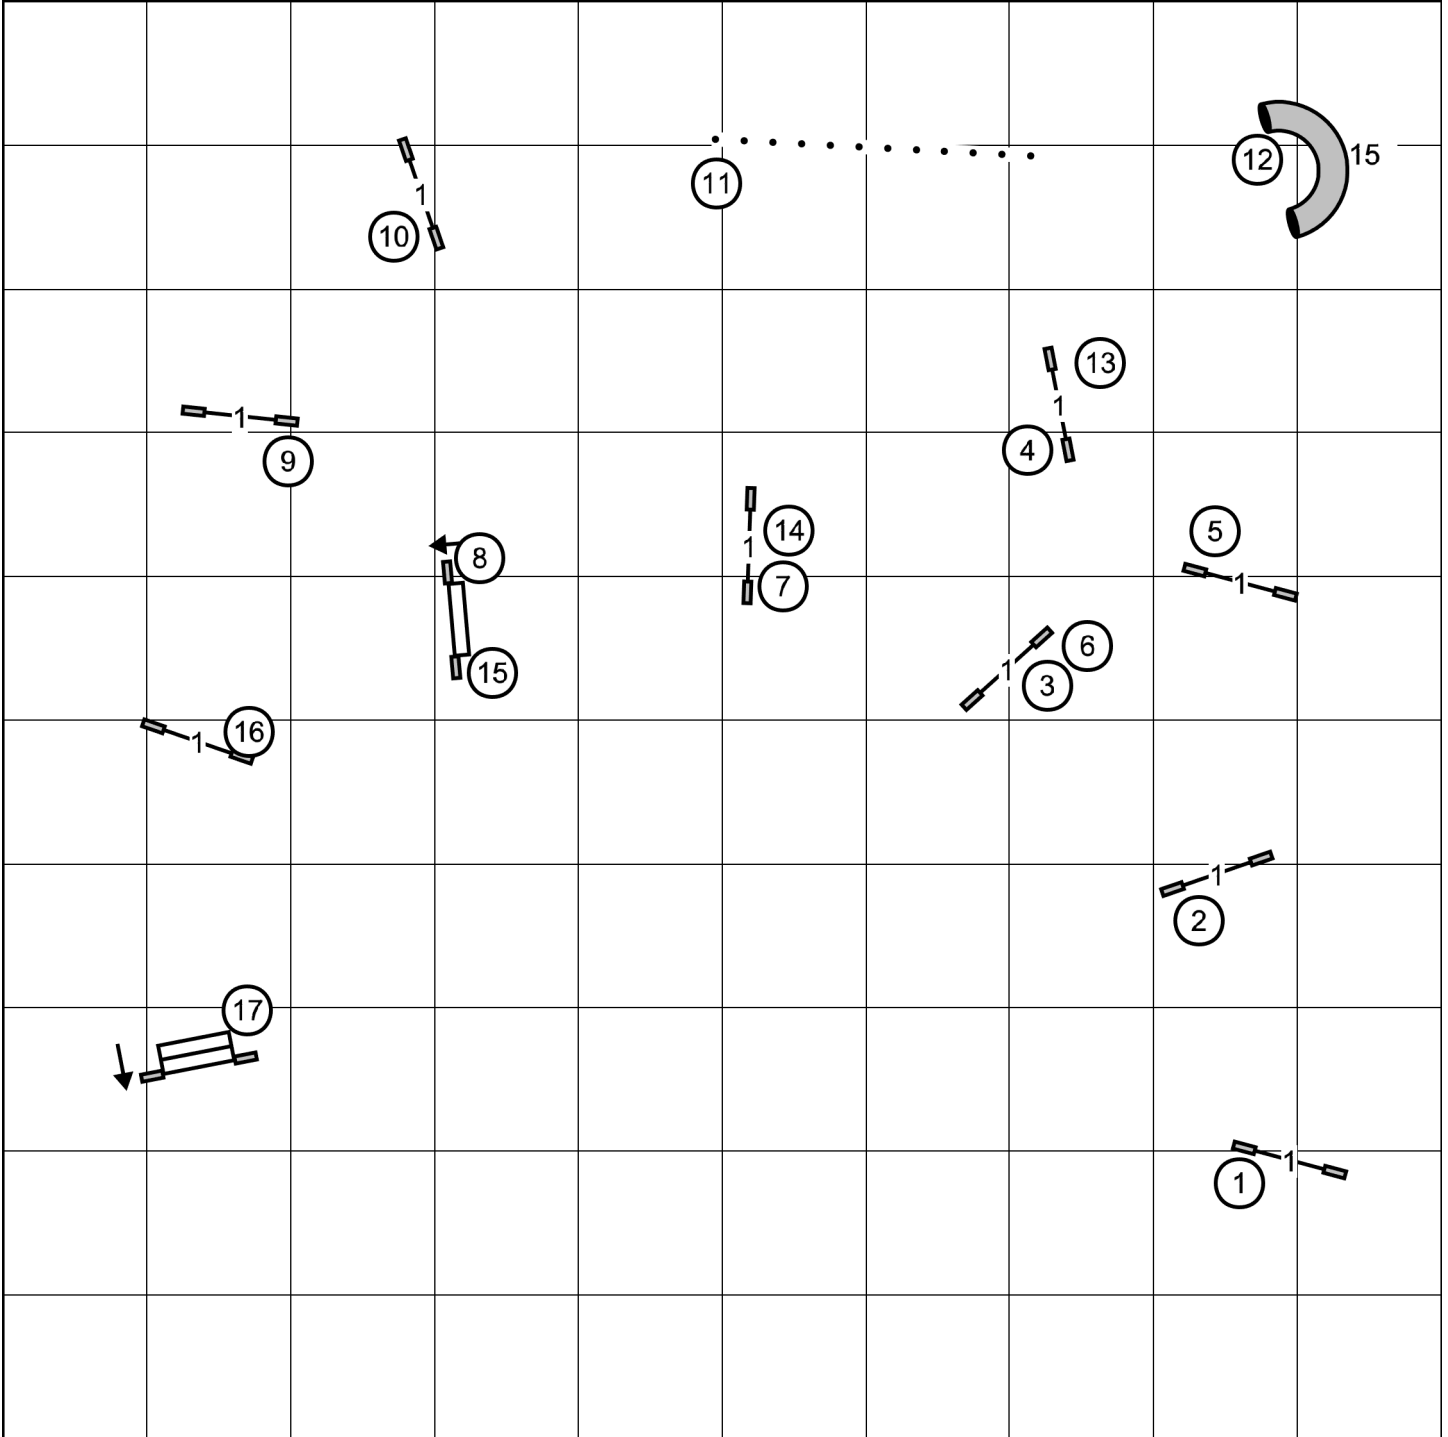

Charlotte Dog Training Center

OPEN JWW

Saturday, October 10, 2020

Terri Everline

enter ring at 15