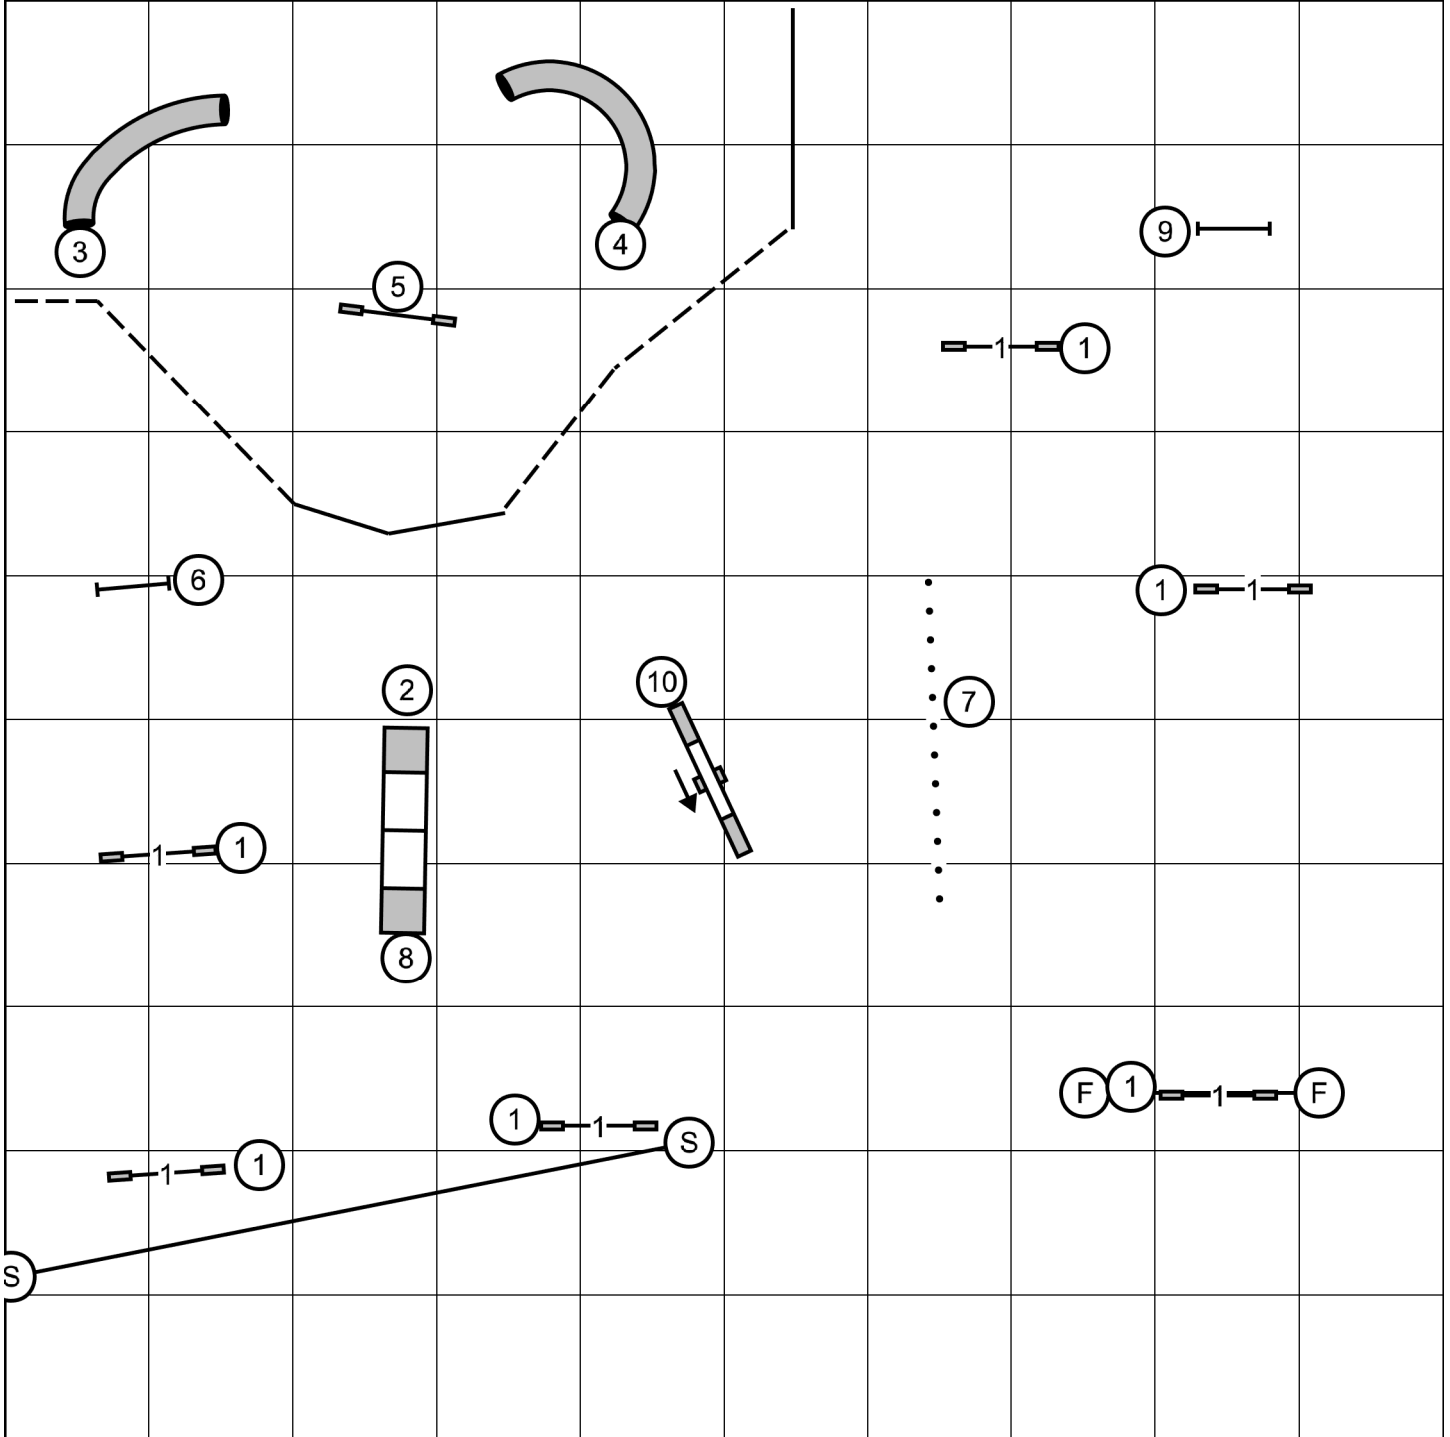

Charlotte Dog Training Center
MASTER/EXCELLENT FAST

Saturday, October 10, 2020
Terri Everline

Master/EX: 3, 5, 4

Charlotte Dog Training Center
OPEN STANDARD
Saturday, October 10, 2020
Terri Everline

enter ring at weave poles

Terri Everline

Open: Dash/Solid/Dash 3, 5, 4

Charlotte Dog Training Center
NOVICE STANDARD
Saturday, October 10, 2020
Terri Everline

enter after weaves

Charlotte Dog Training Center
NOVICE JWW
Saturday, October 10, 2020
Terri Everline

Saturday, October 10, 2020

Terri Everline

Master/EX: Solid line 3, 5, 4
Open: Dash/Solid/Dash 3, 5, 4
Novice: Dotted 3, 5

Charlotte Dog Training Center

TIME 2 BEAT

Saturday, October 10, 2020

Terri Everline

enter ring at 15