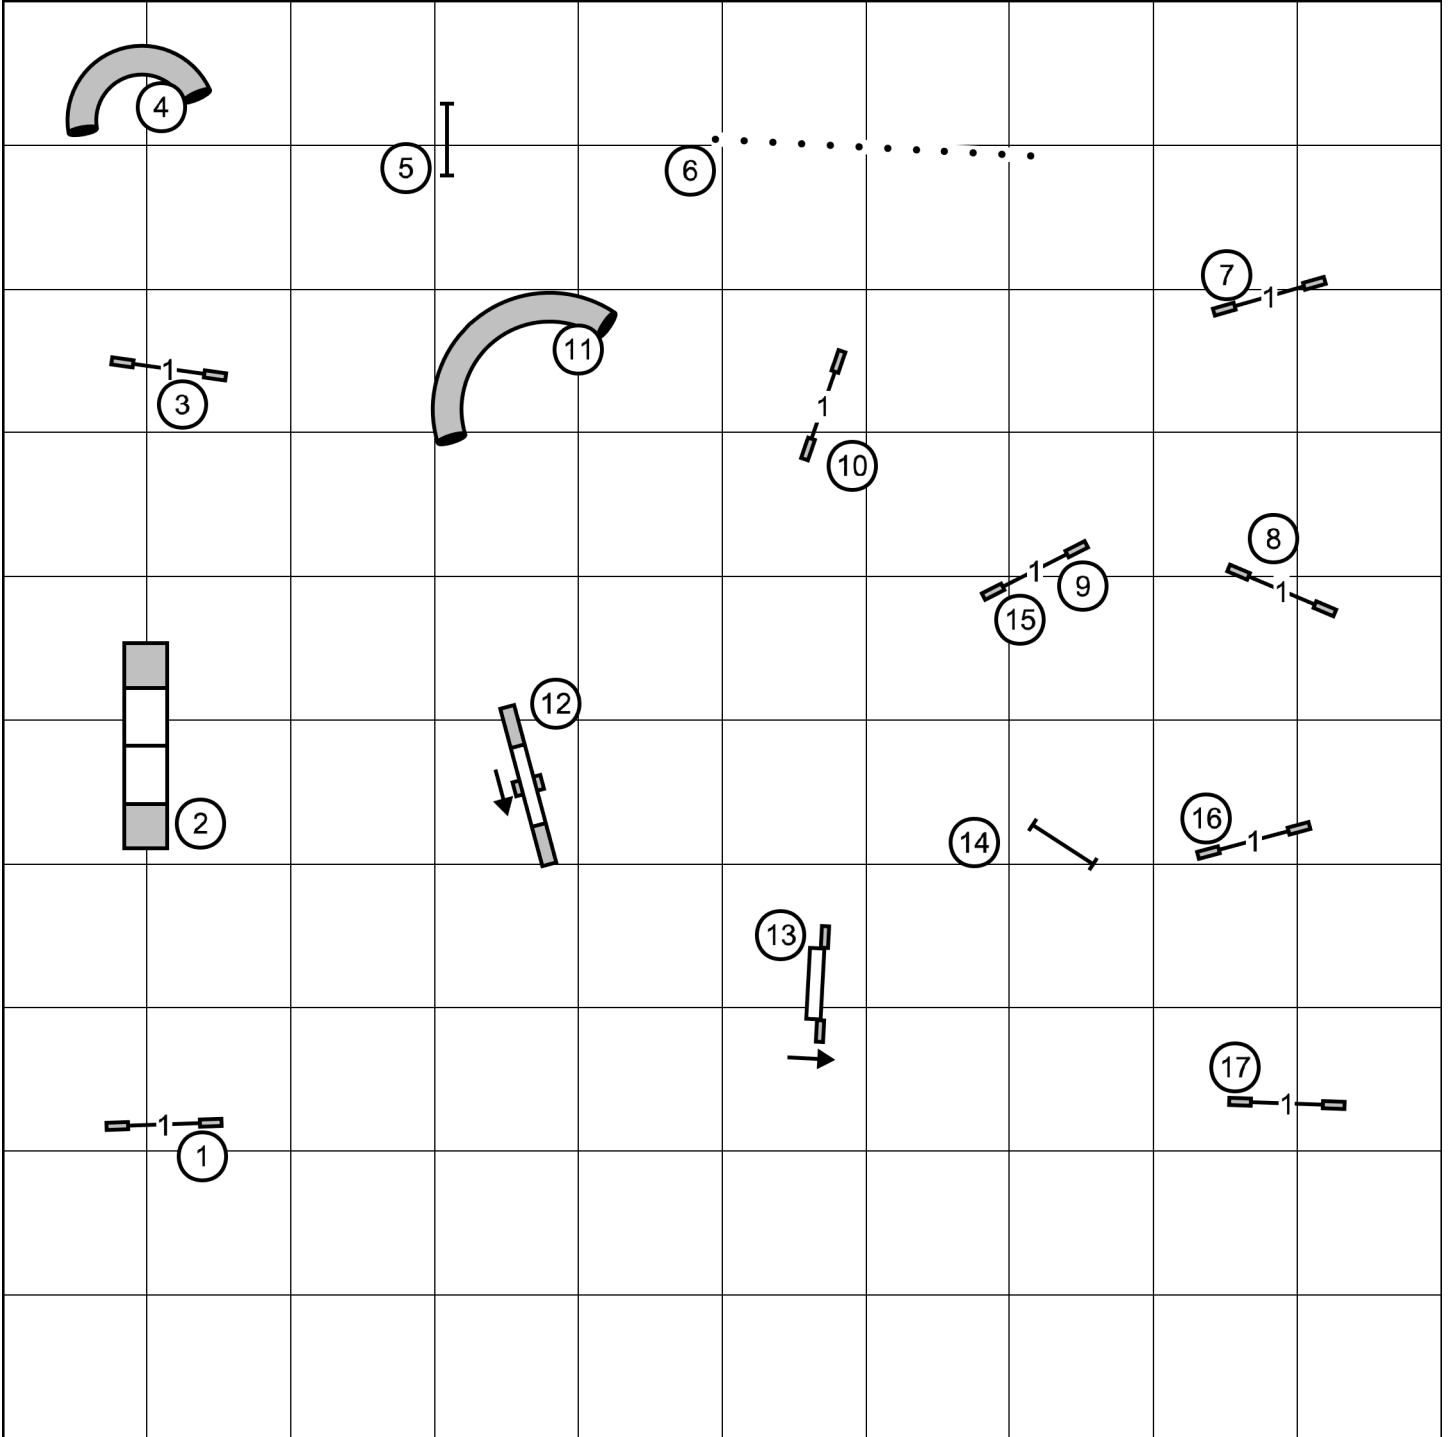

Saturday, October 10, 2020

Terri Everline

Master/EX: Solid line 3, 5, 4
Open: Dash/Solid/Dash 3, 5, 4
Novice: Dotted 3, 5

Charlotte Dog Training Center

TIME 2 BEAT

Saturday, October 10, 2020

Terri Everline

enter ring at 15