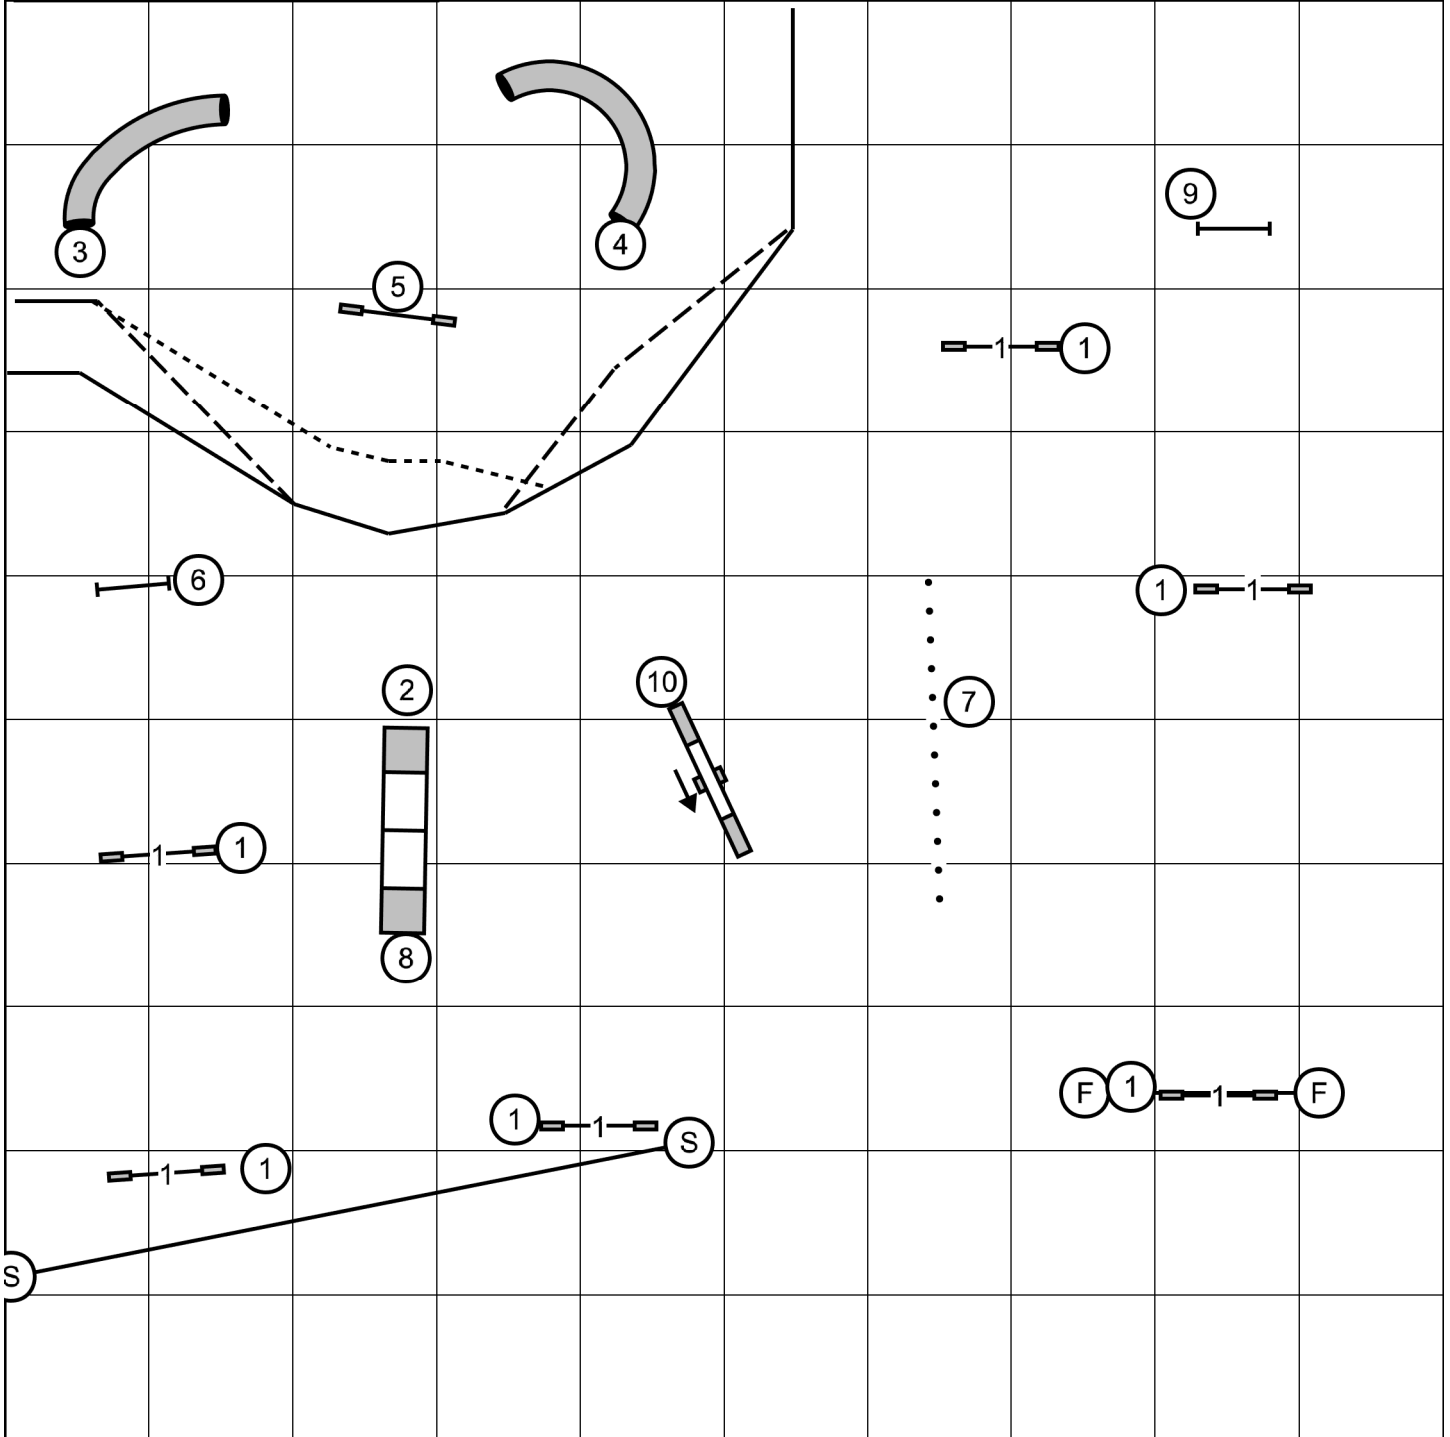

Terri Everline

Open: Dash/Solid/Dash 3, 5, 4

Charlotte Dog Training Center
NOVICE STANDARD
Saturday, October 10, 2020
Terri Everline

enter after weaves

Charlotte Dog Training Center
NOVICE JWW
Saturday, October 10, 2020
Terri Everline

enter at 12

Charlotte Dog Training Center

NOVICE FAST

Saturday, October 10, 2020

Terri Everline

Novice: Dotted 3, 5

Charlotte Dog Training Center

ALL FAST

Saturday, October 10, 2020

Terri Everline

Master/EX: Solid line 3, 5, 4
Open: Dash/Solid/Dash 3, 5, 4
Novice: Dotted 3, 5

Charlotte Dog Training Center

TIME 2 BEAT

Saturday, October 10, 2020

Terri Everline

enter ring at 15