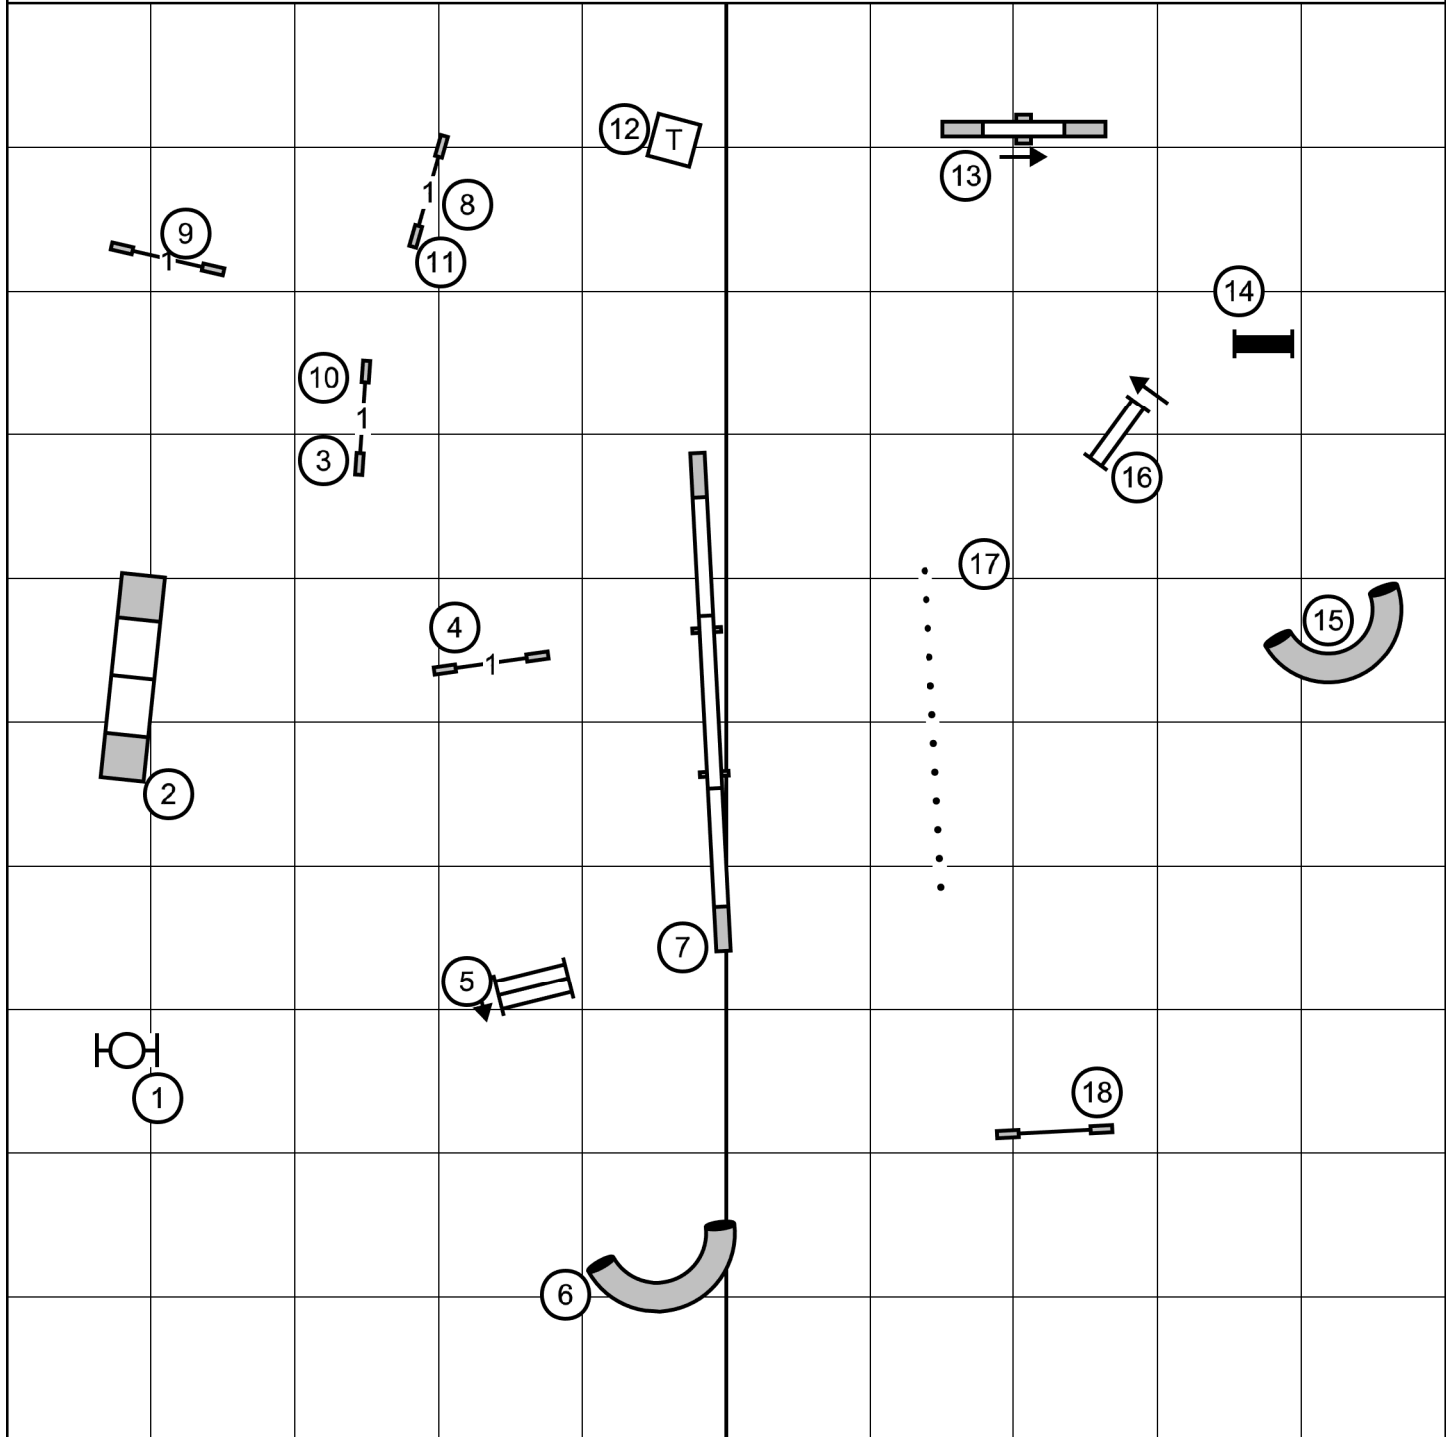

Charlotte Dog Training Center
MASTER/EXCELLENT FAST

Saturday, October 10, 2020
Terri Everline

Master/EX: 3, 5, 4

Charlotte Dog Training Center
OPEN STANDARD
Saturday, October 10, 2020
Terri Everline

enter ring at weave poles

Terri Everline

Open: Dash/Solid/Dash 3, 5, 4

Charlotte Dog Training Center
NOVICE STANDARD
Saturday, October 10, 2020
Terri Everline

enter after weaves

Charlotte Dog Training Center
NOVICE JWW
Saturday, October 10, 2020
Terri Everline

Saturday, October 10, 2020

Terri Everline

Master/EX: Solid line 3, 5, 4
Open: Dash/Solid/Dash 3, 5, 4
Novice: Dotted 3, 5

Charlotte Dog Training Center

TIME 2 BEAT

Saturday, October 10, 2020

Terri Everline

enter ring at 15