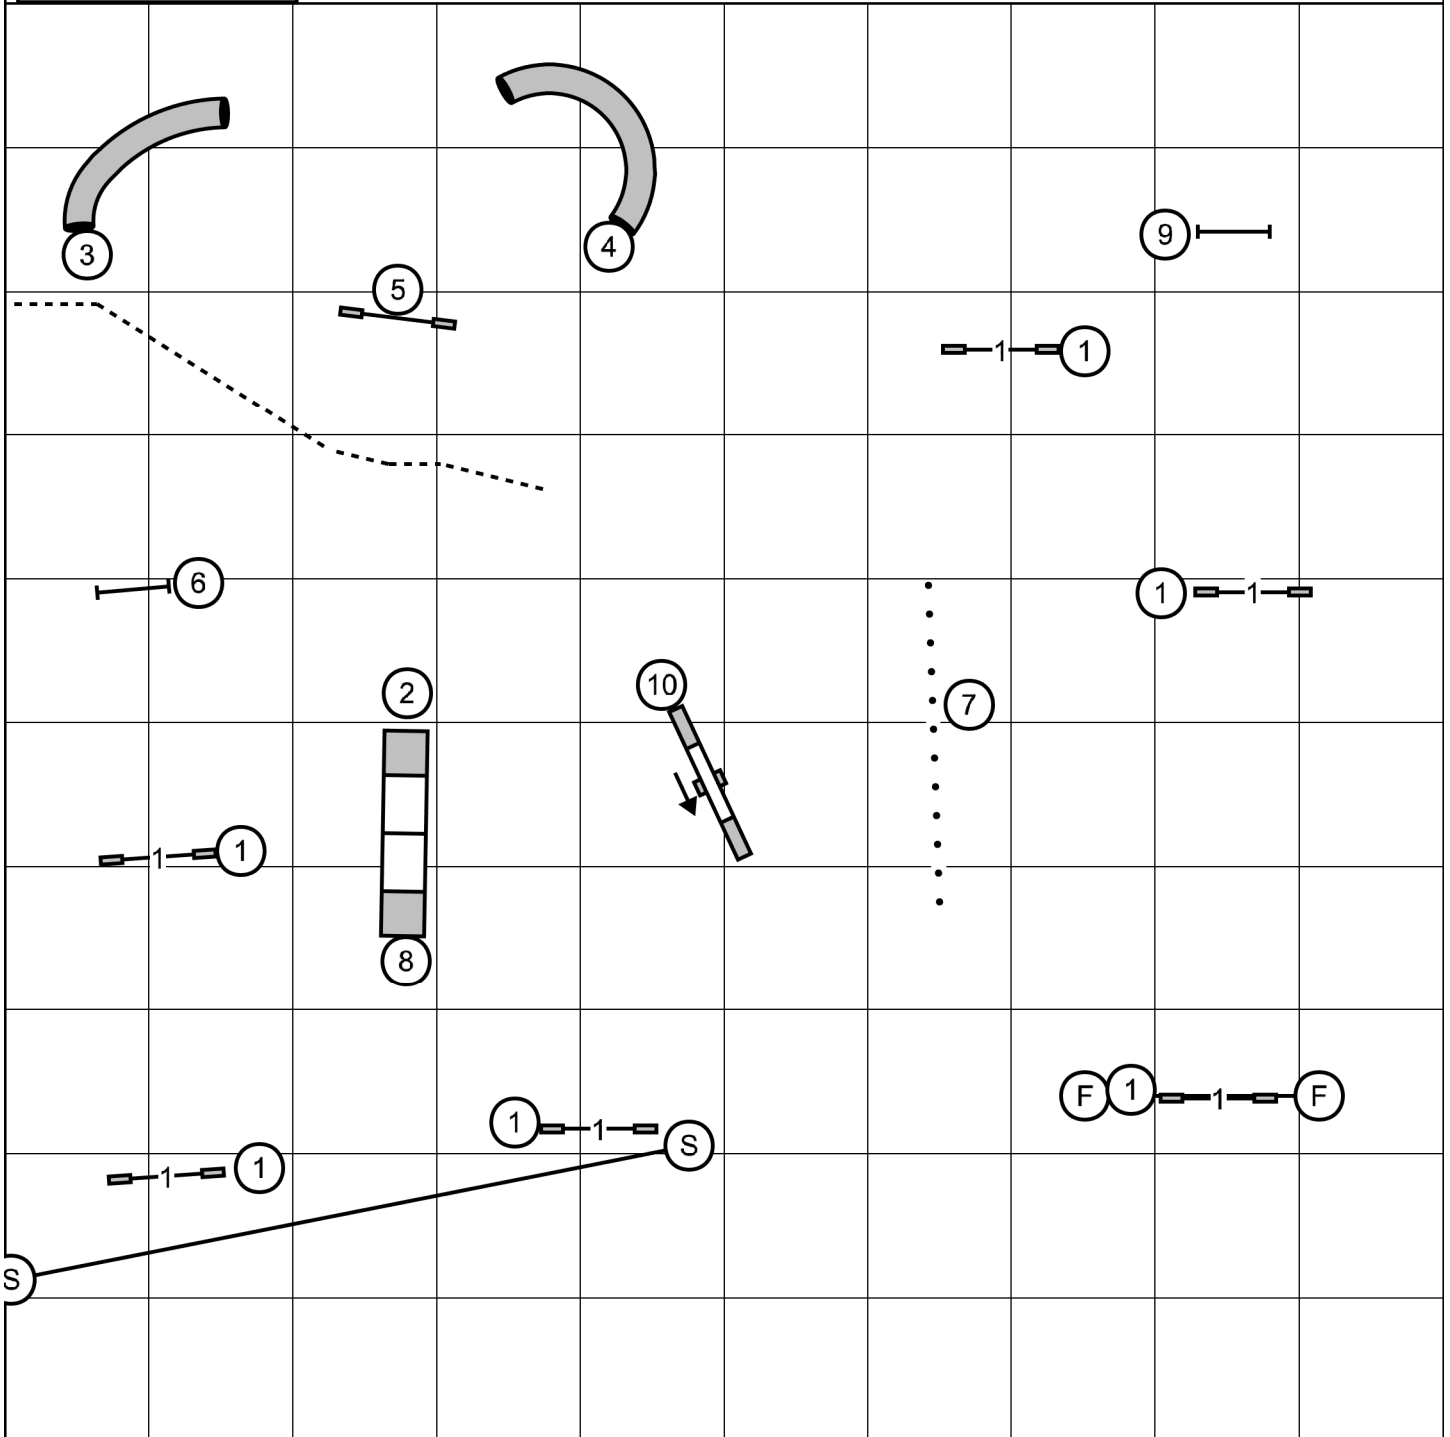

Terri Everline

Open: Dash/Solid/Dash 3, 5, 4

Charlotte Dog Training Center
NOVICE STANDARD
Saturday, October 10, 2020
Terri Everline

enter after weaves

Charlotte Dog Training Center
NOVICE JWW
Saturday, October 10, 2020
Terri Everline

enter at 12

Charlotte Dog Training Center

NOVICE FAST

Saturday, October 10, 2020

Terri Everline

Novice: Dotted 3, 5

Charlotte Dog Training Center

ALL FAST

Saturday, October 10, 2020

Terri Everline

Master/EX: Solid line 3, 5, 4
Open: Dash/Solid/Dash 3, 5, 4
Novice: Dotted 3, 5

Charlotte Dog Training Center

TIME 2 BEAT

Saturday, October 10, 2020

Terri Everline

enter ring at 15