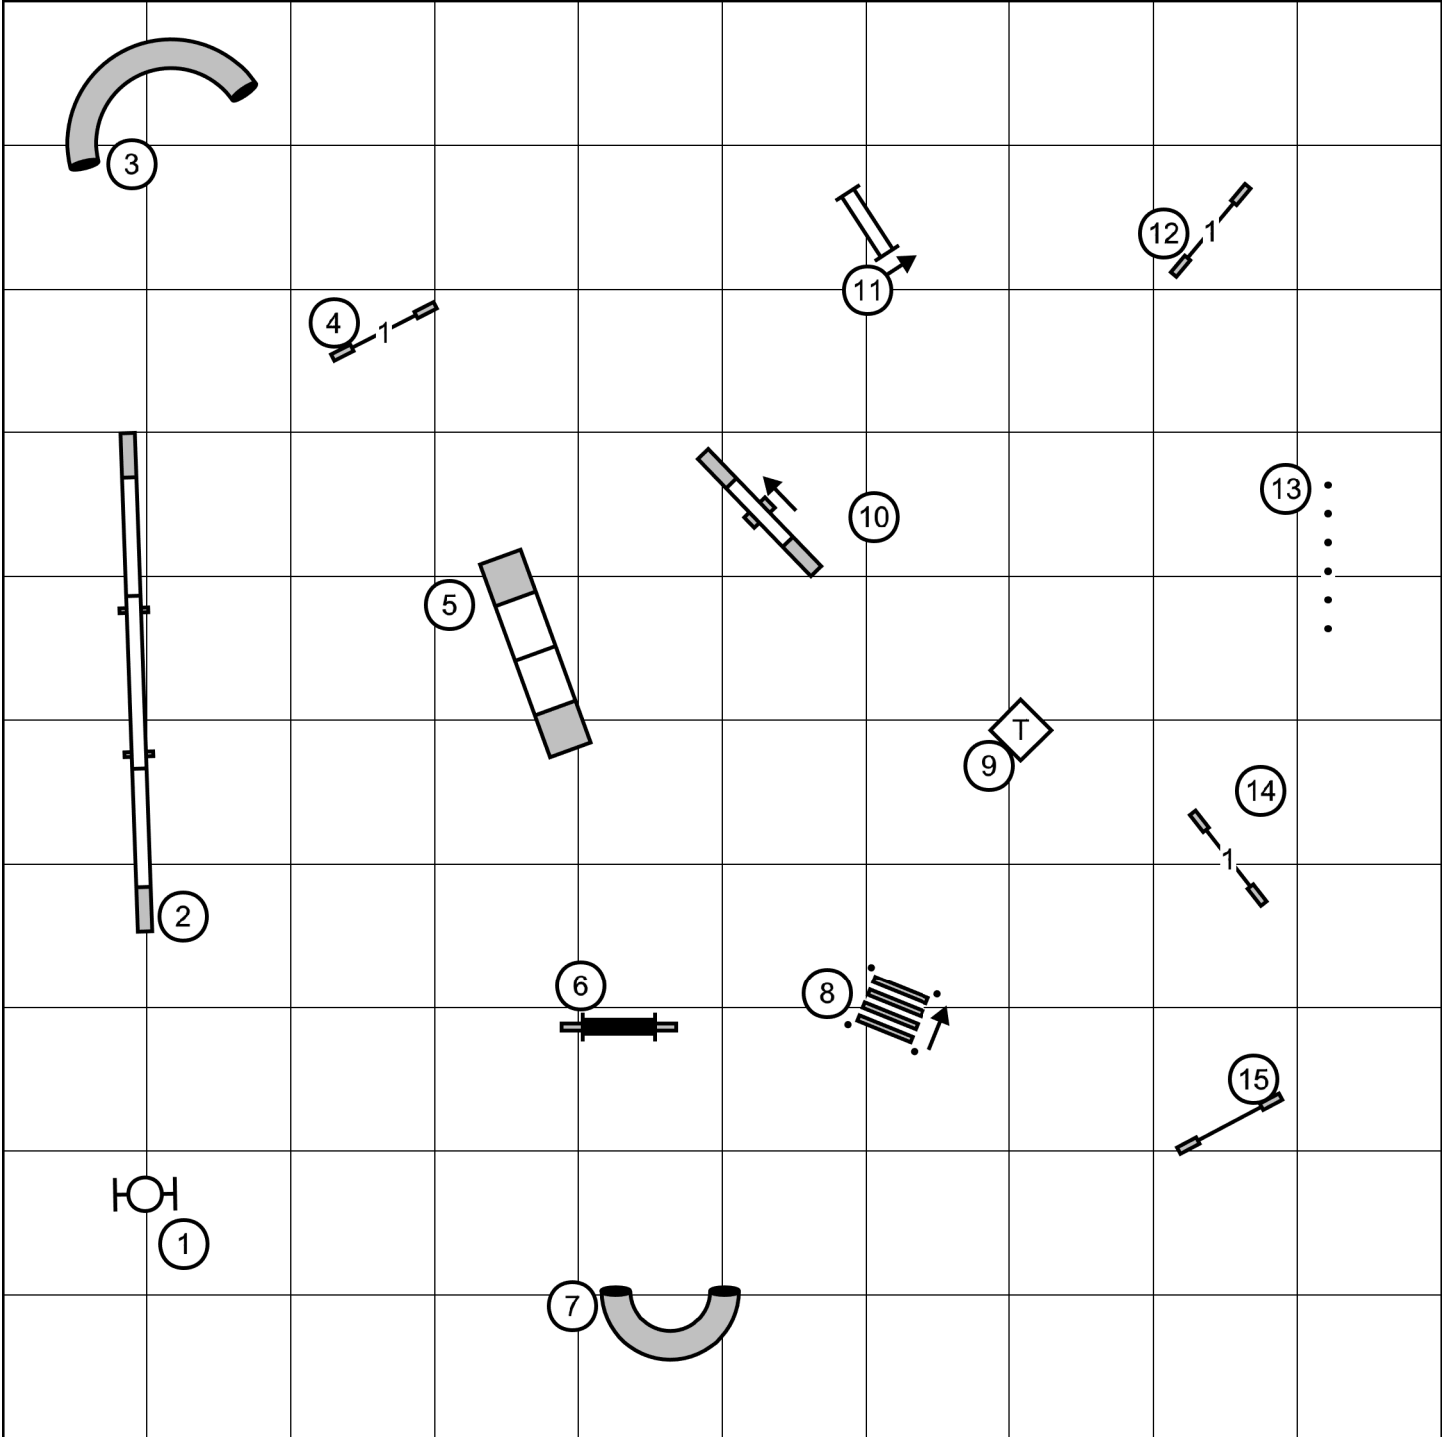

# OPEN JWW

Sunday, October 11, 2020

Terri Everline

Enter ring after tunnel 15

Charlotte Dog Training Center  
**NOVICE STANDARD**  
Sunday, October 11, 2020  
Terri Everline

Enter ring after weave poles

Charlotte Dog Training Center  
**NOVICE JWW**  
Sunday, October 11, 2020  
Terri Everline