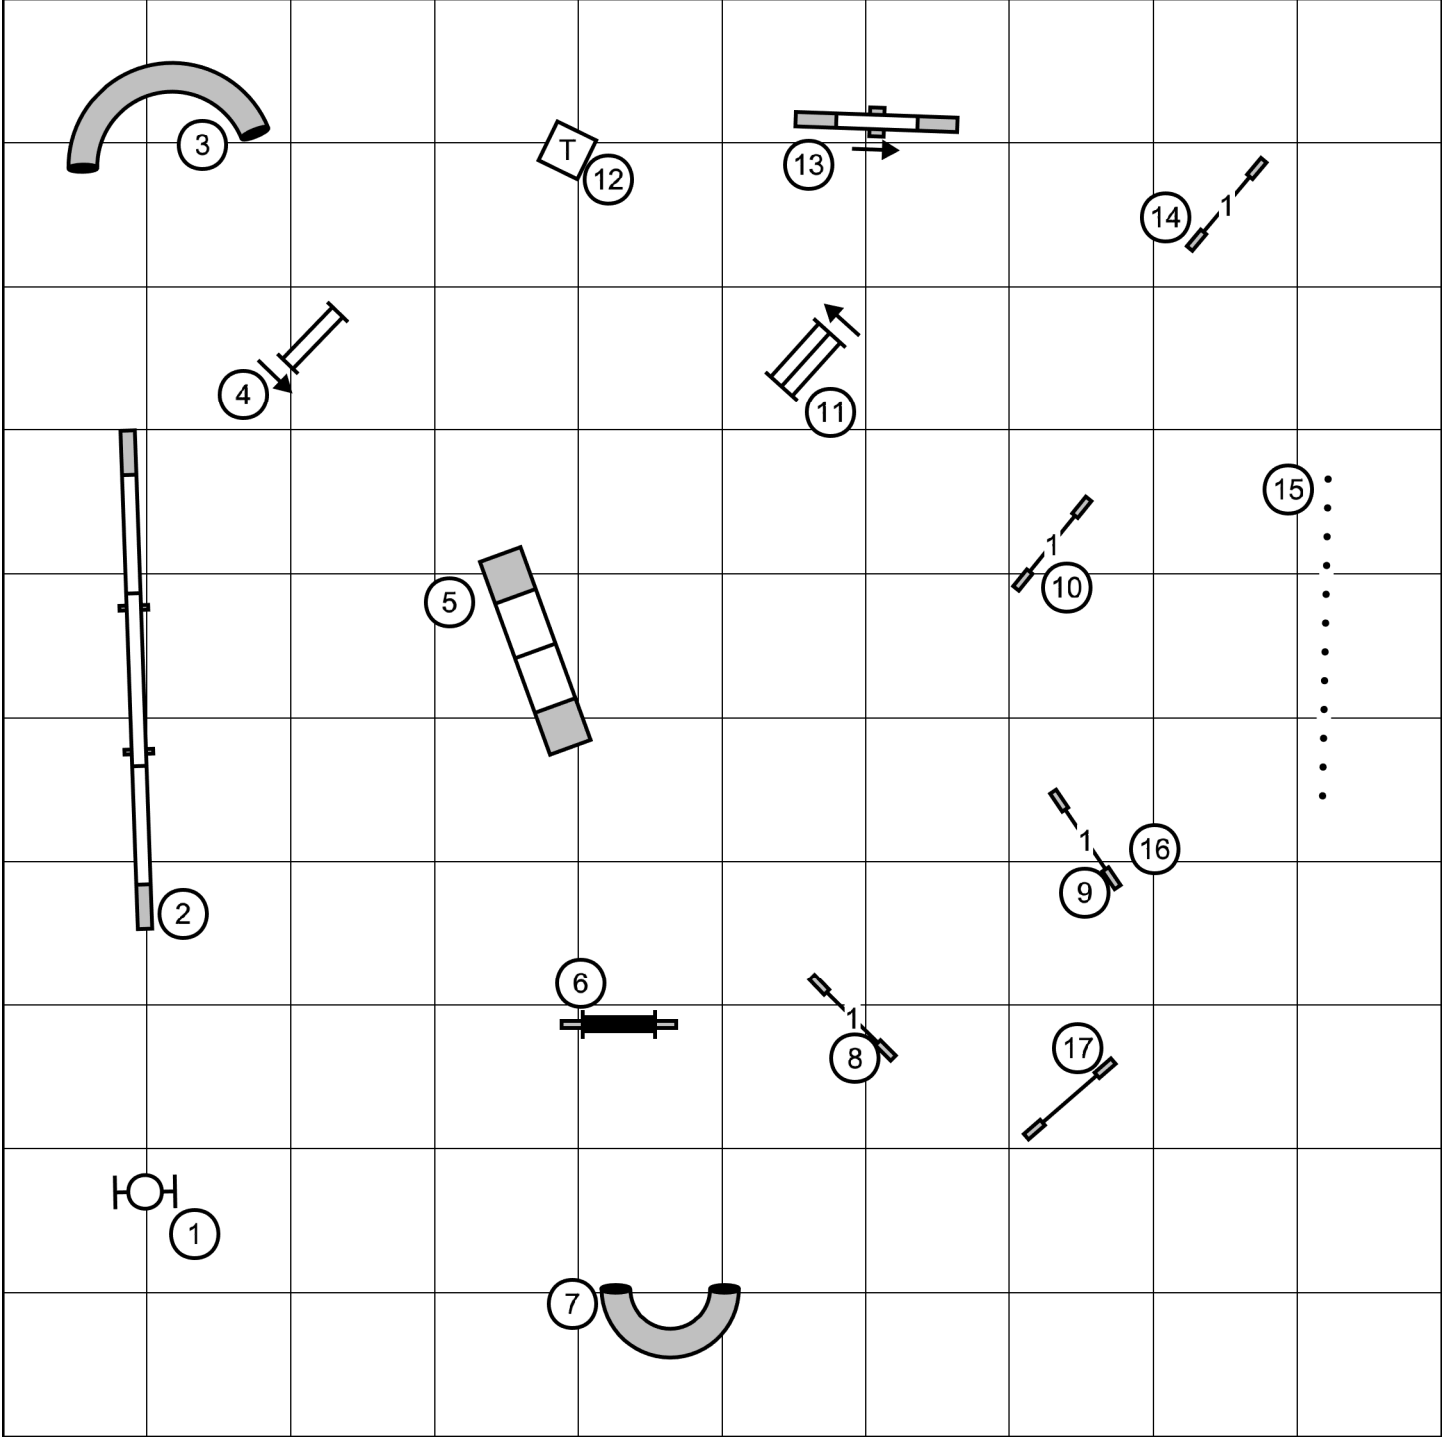

Charlotte Dog Training Center  
**PREMIER STANDARD**  
Sunday, October 11, 2020  
Terri Everline

Enter when dog exits tunnel 18

Charlotte Dog Training Center

# PREMIER JWW

Sunday, October 11, 2020

Terri Everline

Enter the ring at 19

Charlotte Dog Training Center  
**MASTER EXCELLENT STANDARD**  
Sunday, October 11, 2020  
Terri Everline

Enter ring as previous dog enters the weaves

Enter ring after weave poles

Charlotte Dog Training Center