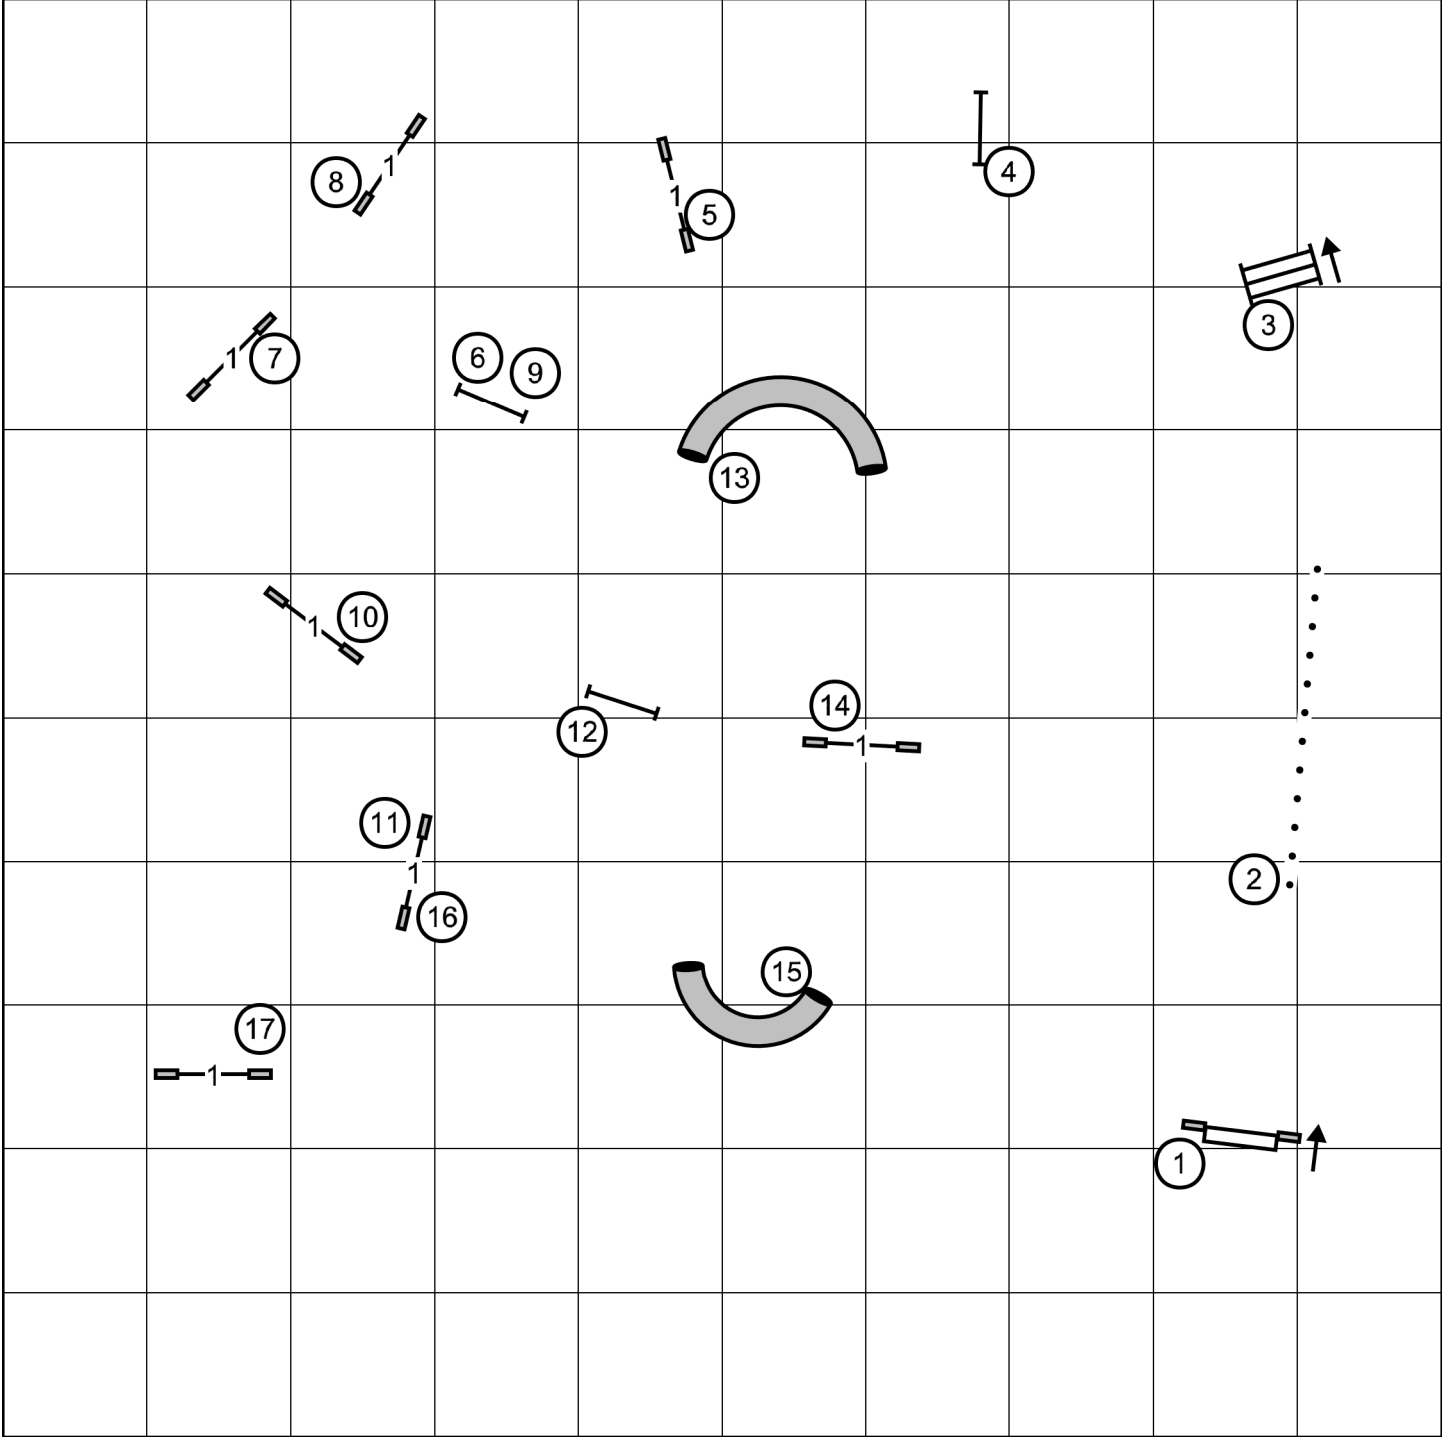

Charlotte Dog Training Center

OPEN JWW

Sunday, October 11, 2020

Terri Everline

Enter ring after tunnel 15