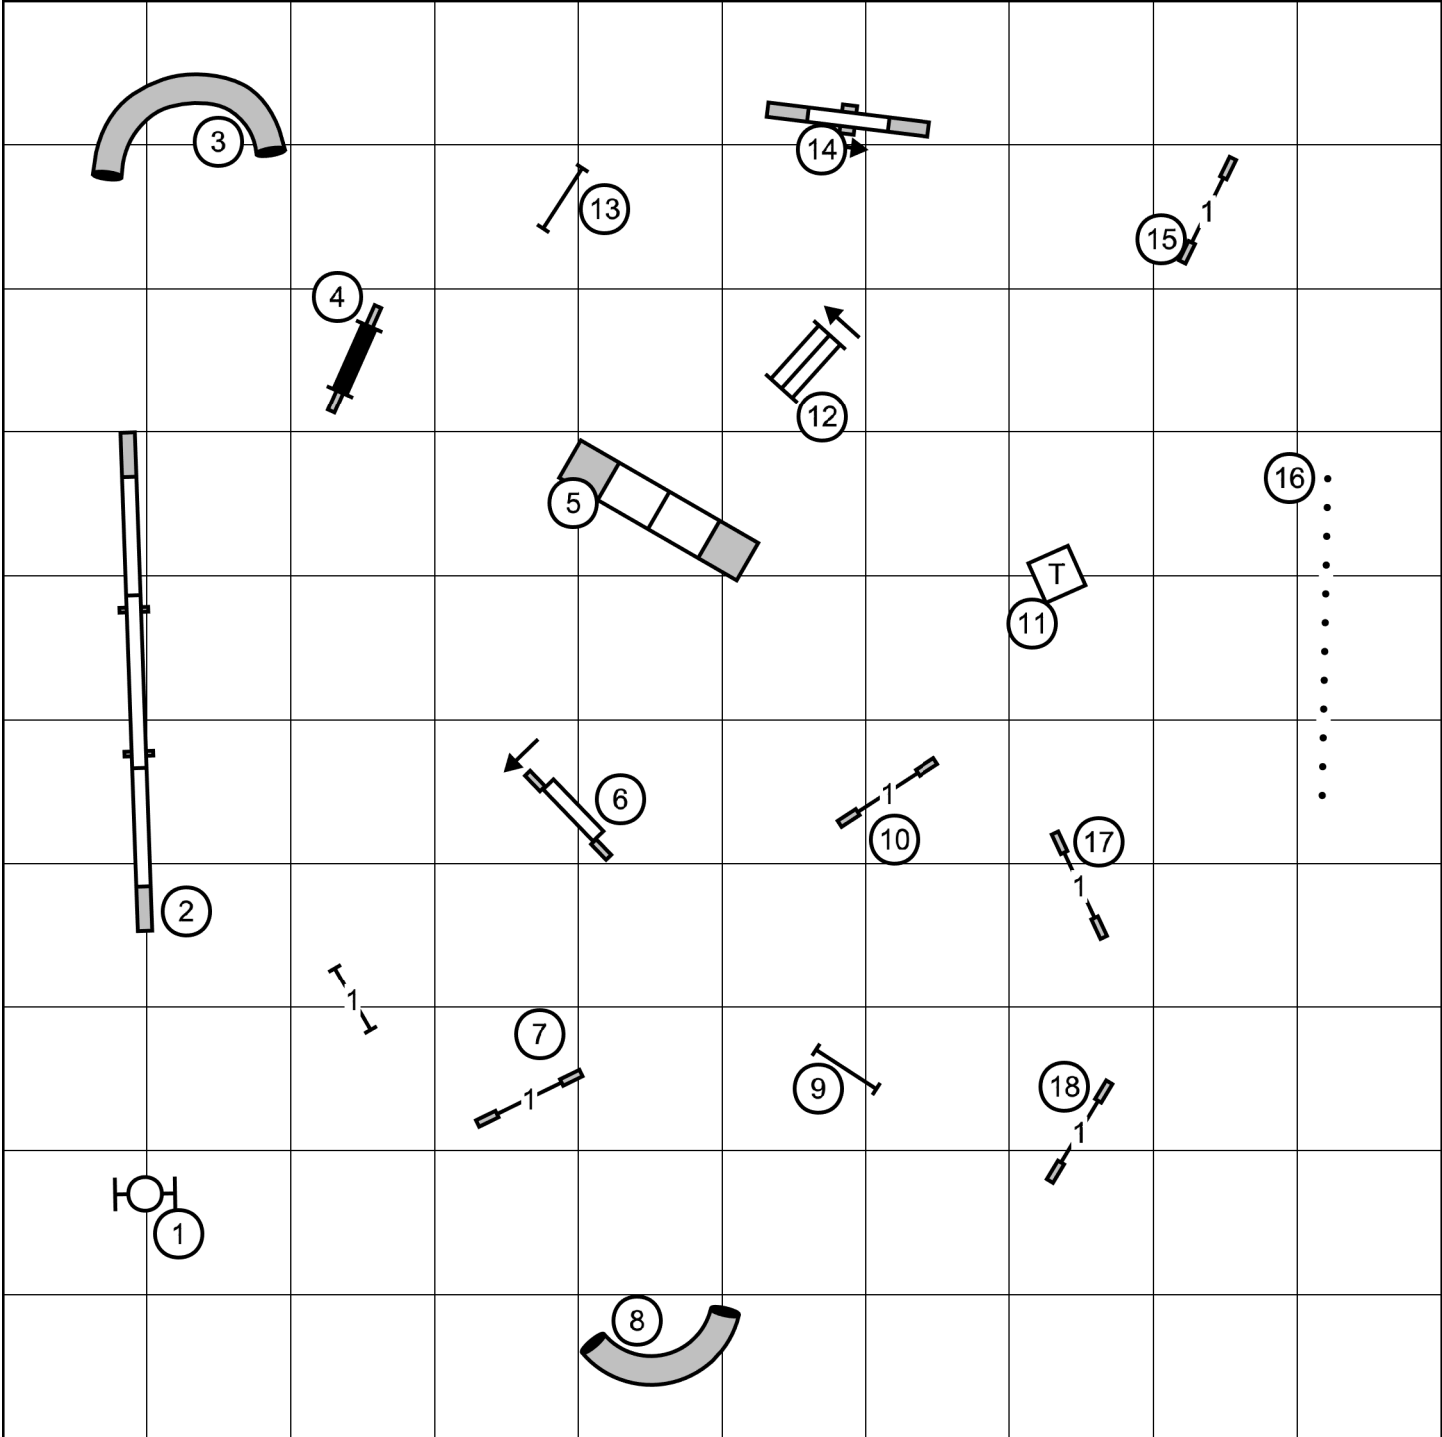

Charlotte Dog Training Center  
**PREMIER STANDARD**  
Sunday, October 11, 2020  
Terri Everline

Enter when dog exits tunnel 18

Charlotte Dog Training Center

# PREMIER JWW

Sunday, October 11, 2020

Terri Everline

Enter the ring at 19

Charlotte Dog Training Center  
**MASTER EXCELLENT STANDARD**  
Sunday, October 11, 2020  
Terri Everline

Enter ring as previous dog enters the weaves

Enter ring after weave poles

Charlotte Dog Training Center