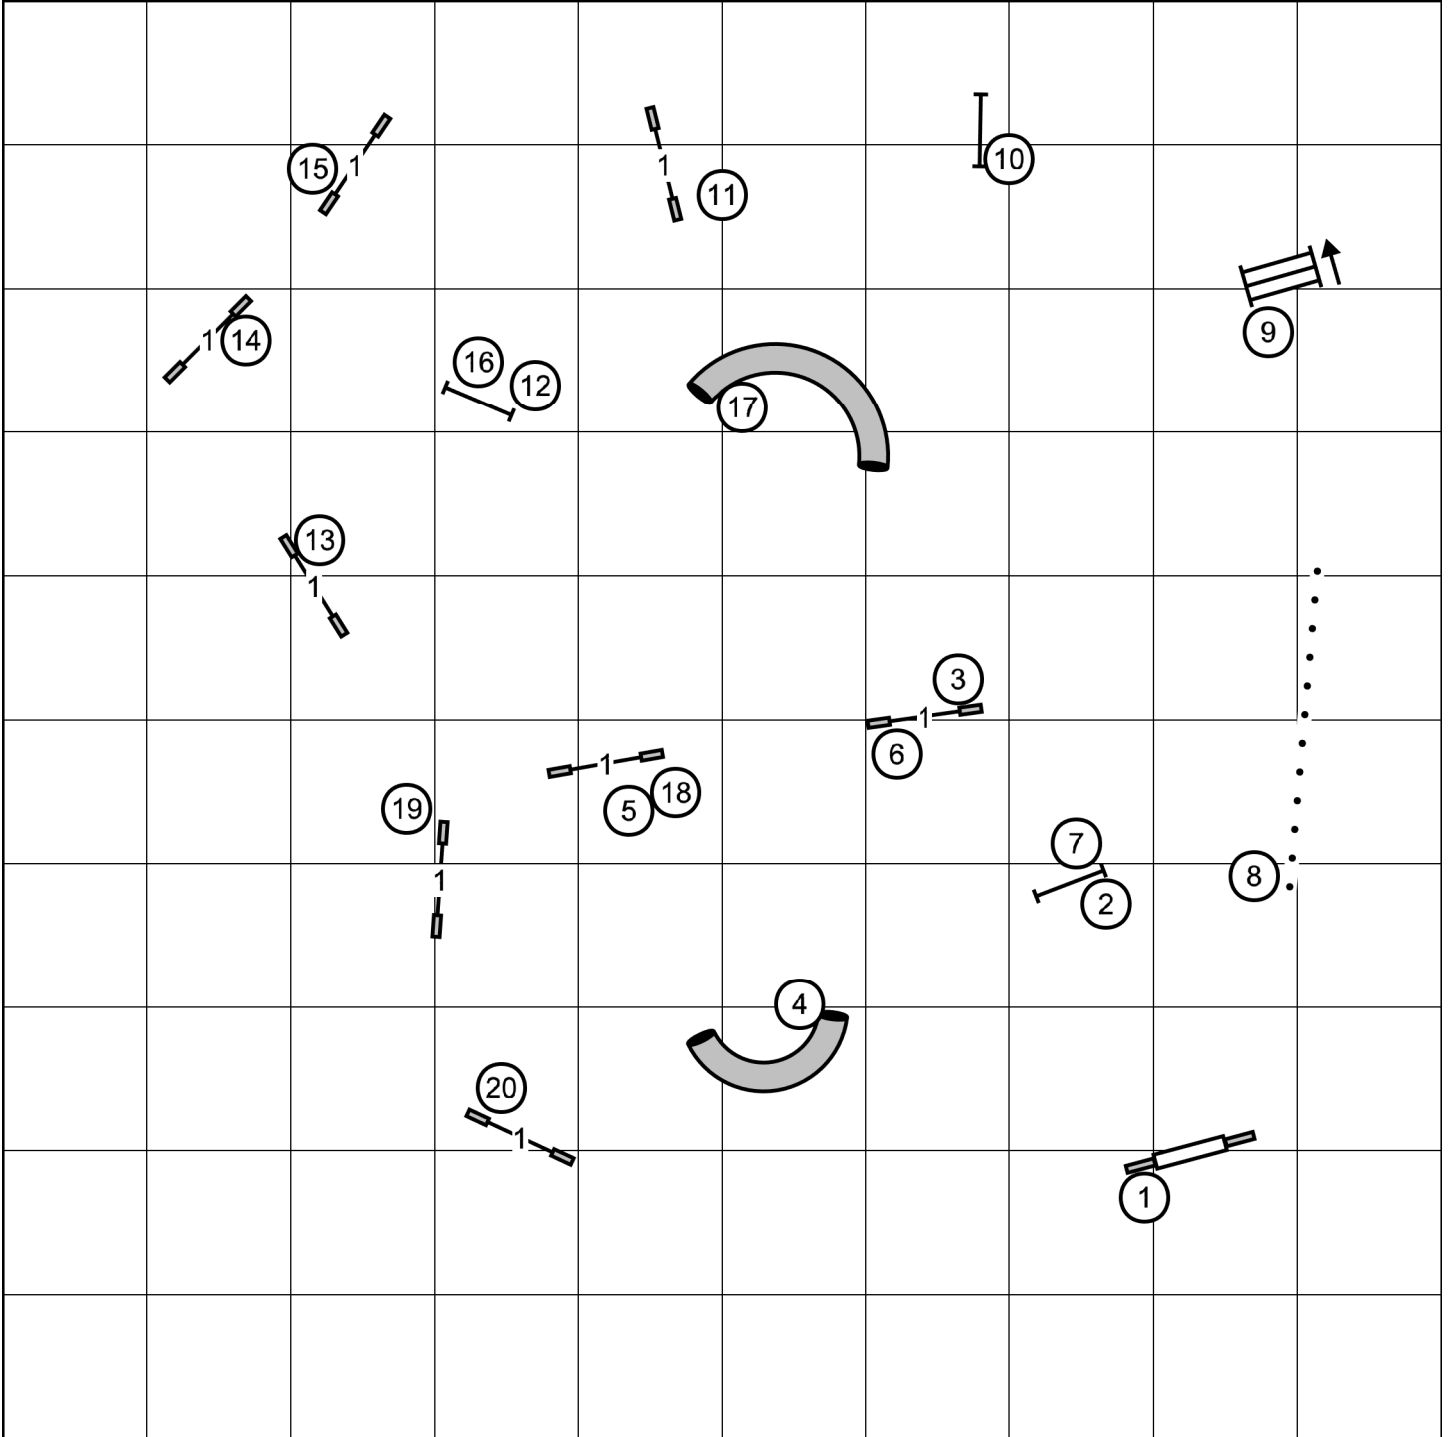

Charlotte Dog Training Center  
**PREMIER STANDARD**  
Sunday, October 11, 2020  
Terri Everline

Enter when dog exits tunnel 18

Charlotte Dog Training Center

# PREMIER JWW

Sunday, October 11, 2020

Terri Everline

Enter the ring at 19

Charlotte Dog Training Center  
**MASTER EXCELLENT STANDARD**  
Sunday, October 11, 2020  
Terri Everline

Enter ring as previous dog enters the weaves

Enter ring after weave poles

Charlotte Dog Training Center