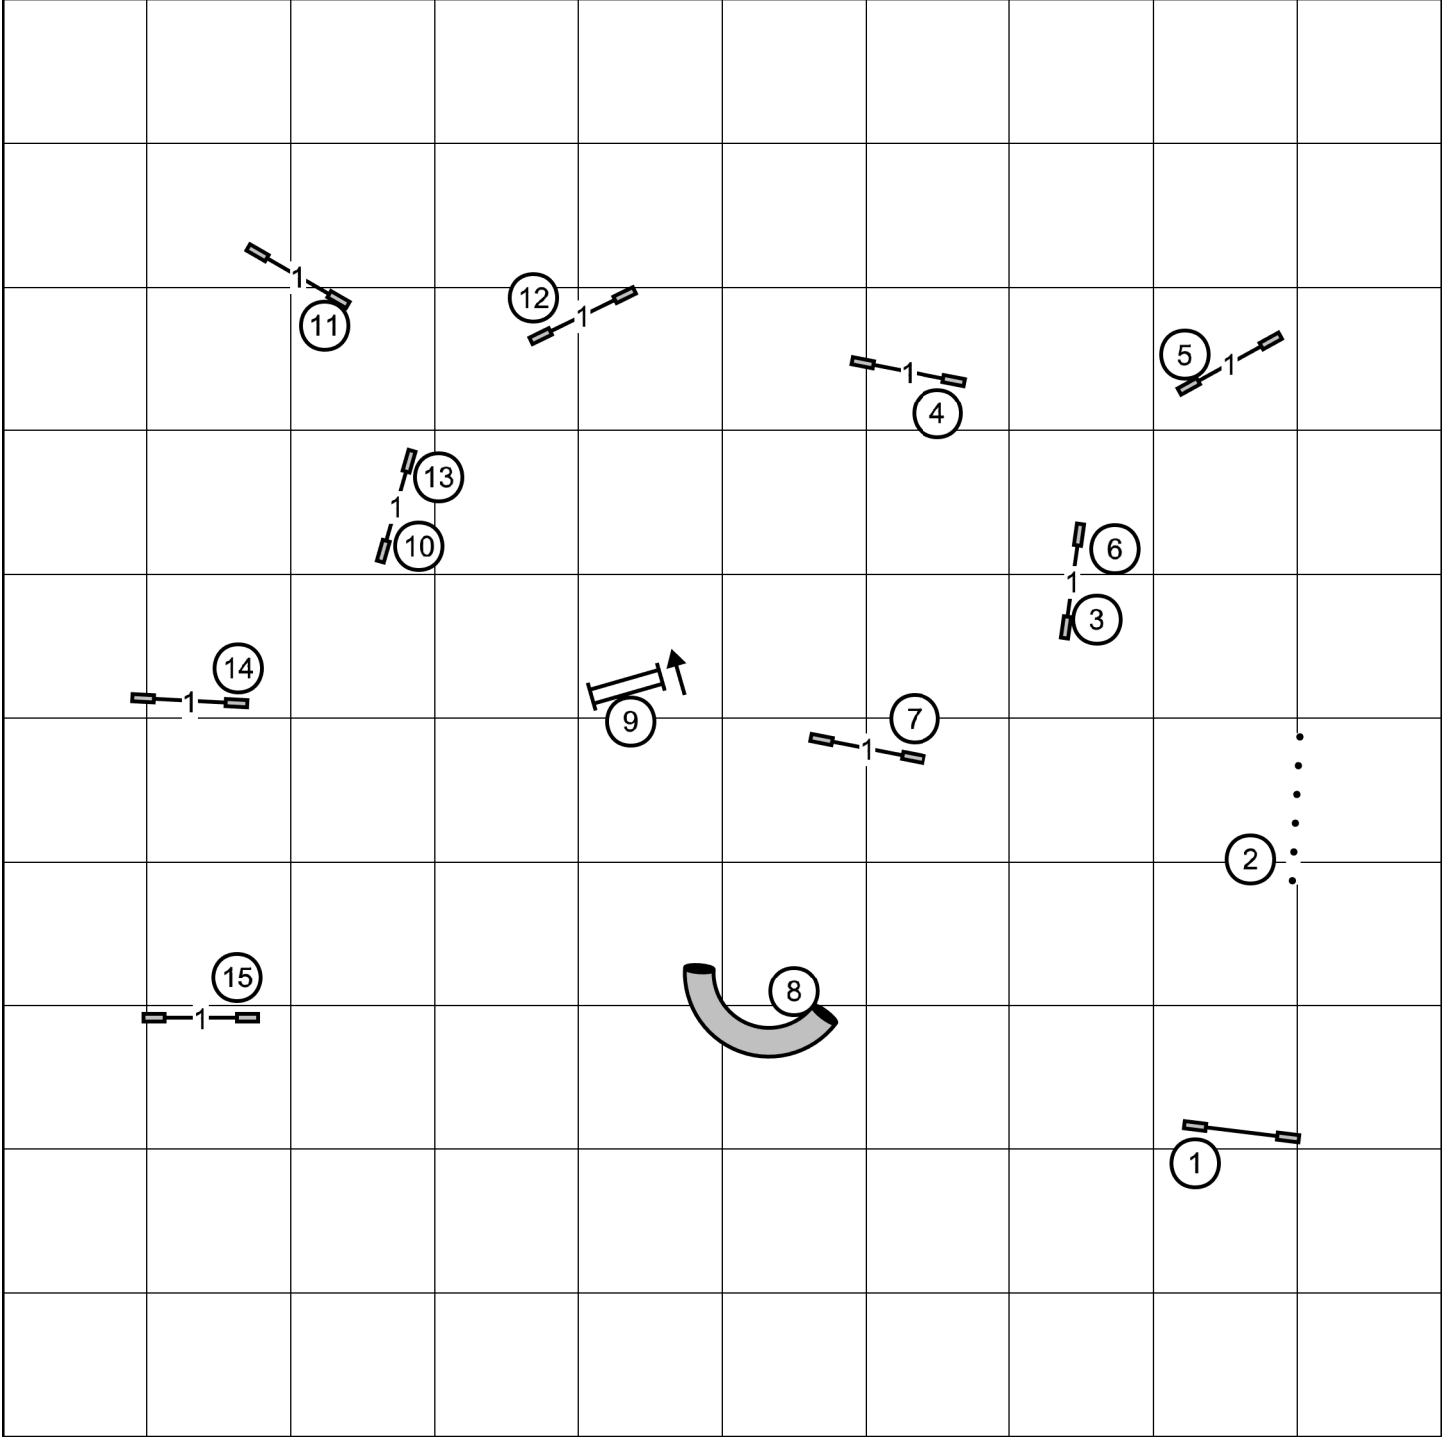

# OPEN JWW

Sunday, October 11, 2020

Terri Everline

Enter ring after tunnel 15

Charlotte Dog Training Center  
**NOVICE STANDARD**  
Sunday, October 11, 2020  
Terri Everline

Enter ring after weave poles

Charlotte Dog Training Center  
**NOVICE JWW**  
Sunday, October 11, 2020  
Terri Everline

Enter ring at 13