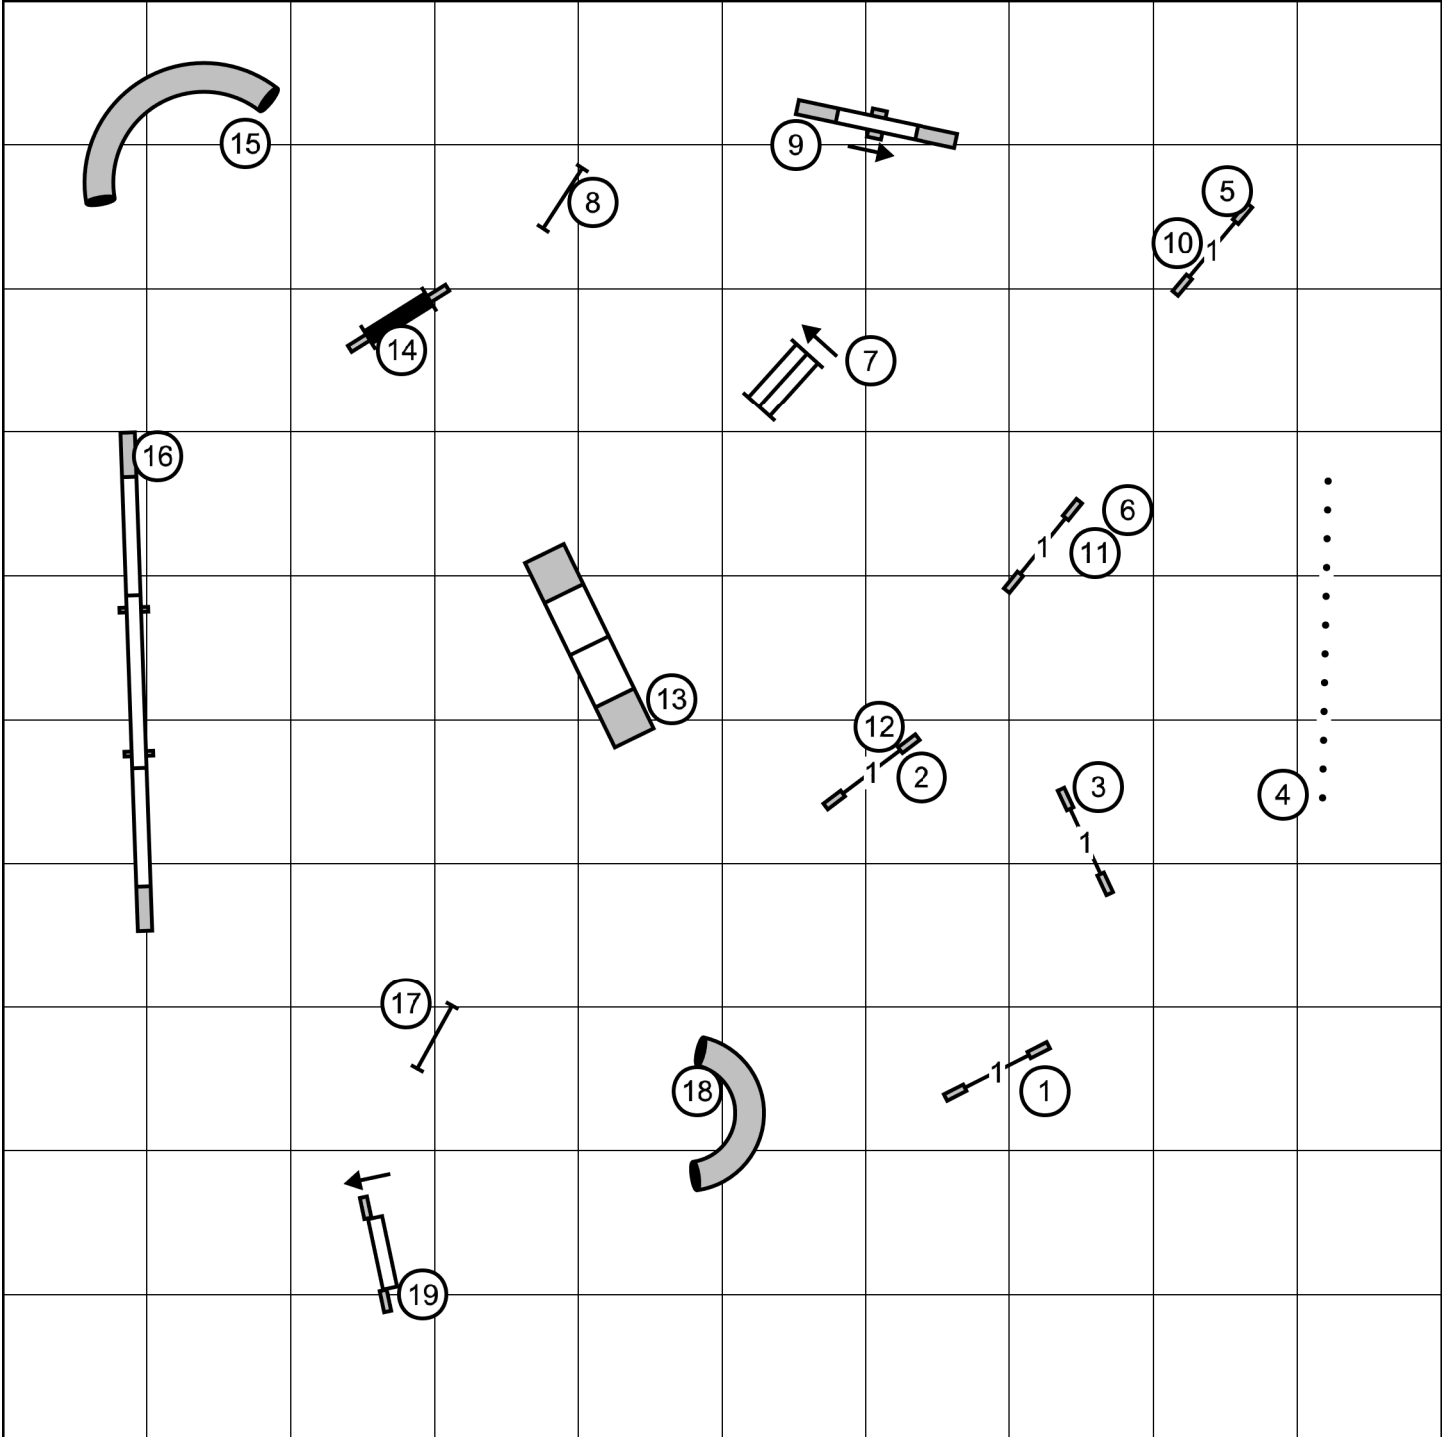

Charlotte Dog Training Center  
**PREMIER STANDARD**  
Sunday, October 11, 2020  
Terri Everline

Enter when dog exits tunnel 18

Charlotte Dog Training Center

# PREMIER JWW

Sunday, October 11, 2020

Terri Everline

Enter the ring at 19

Charlotte Dog Training Center  
**MASTER EXCELLENT STANDARD**  
Sunday, October 11, 2020  
Terri Everline

Enter ring as previous dog enters the weaves

Enter ring after weave poles

Charlotte Dog Training Center