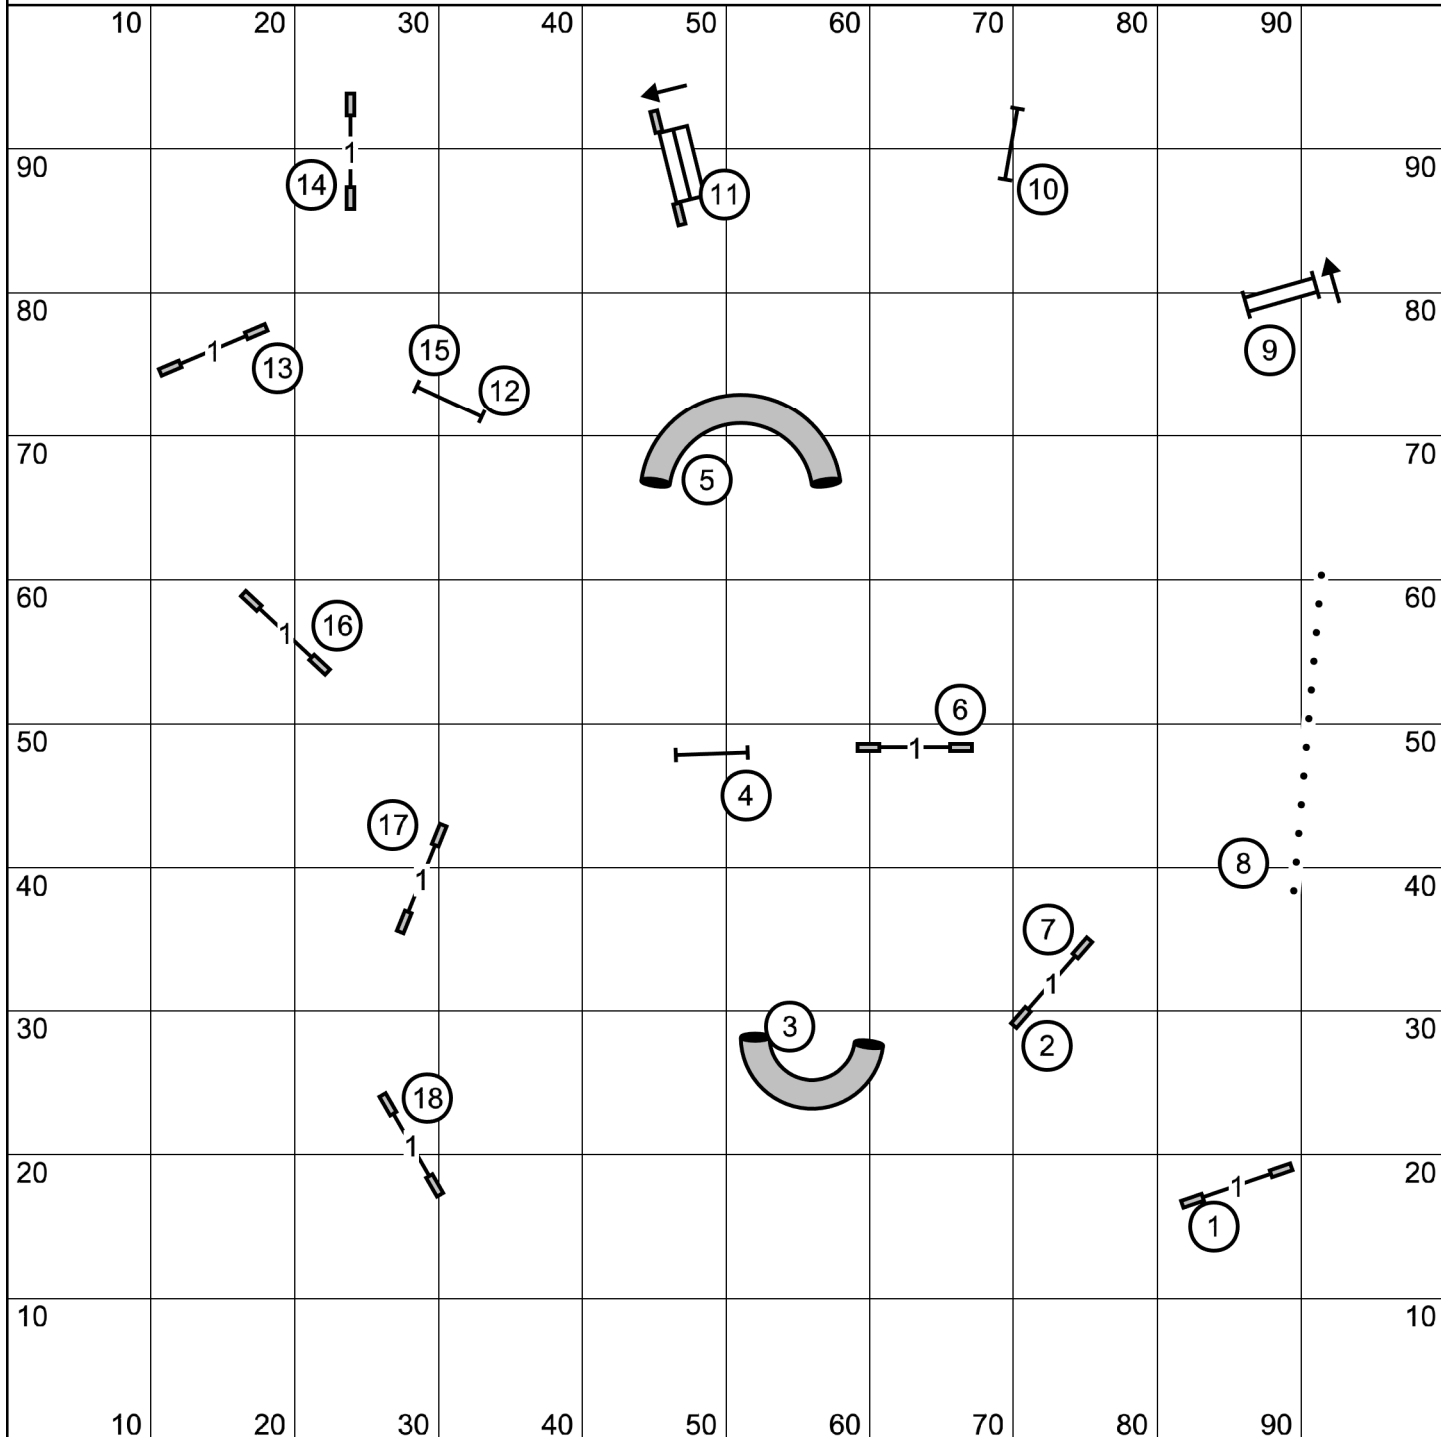

Charlotte Dog Training Center
MASTER EXCELLENT JWW

Sunday, October 11, 2020
Terri Everline

Enter ring at 15