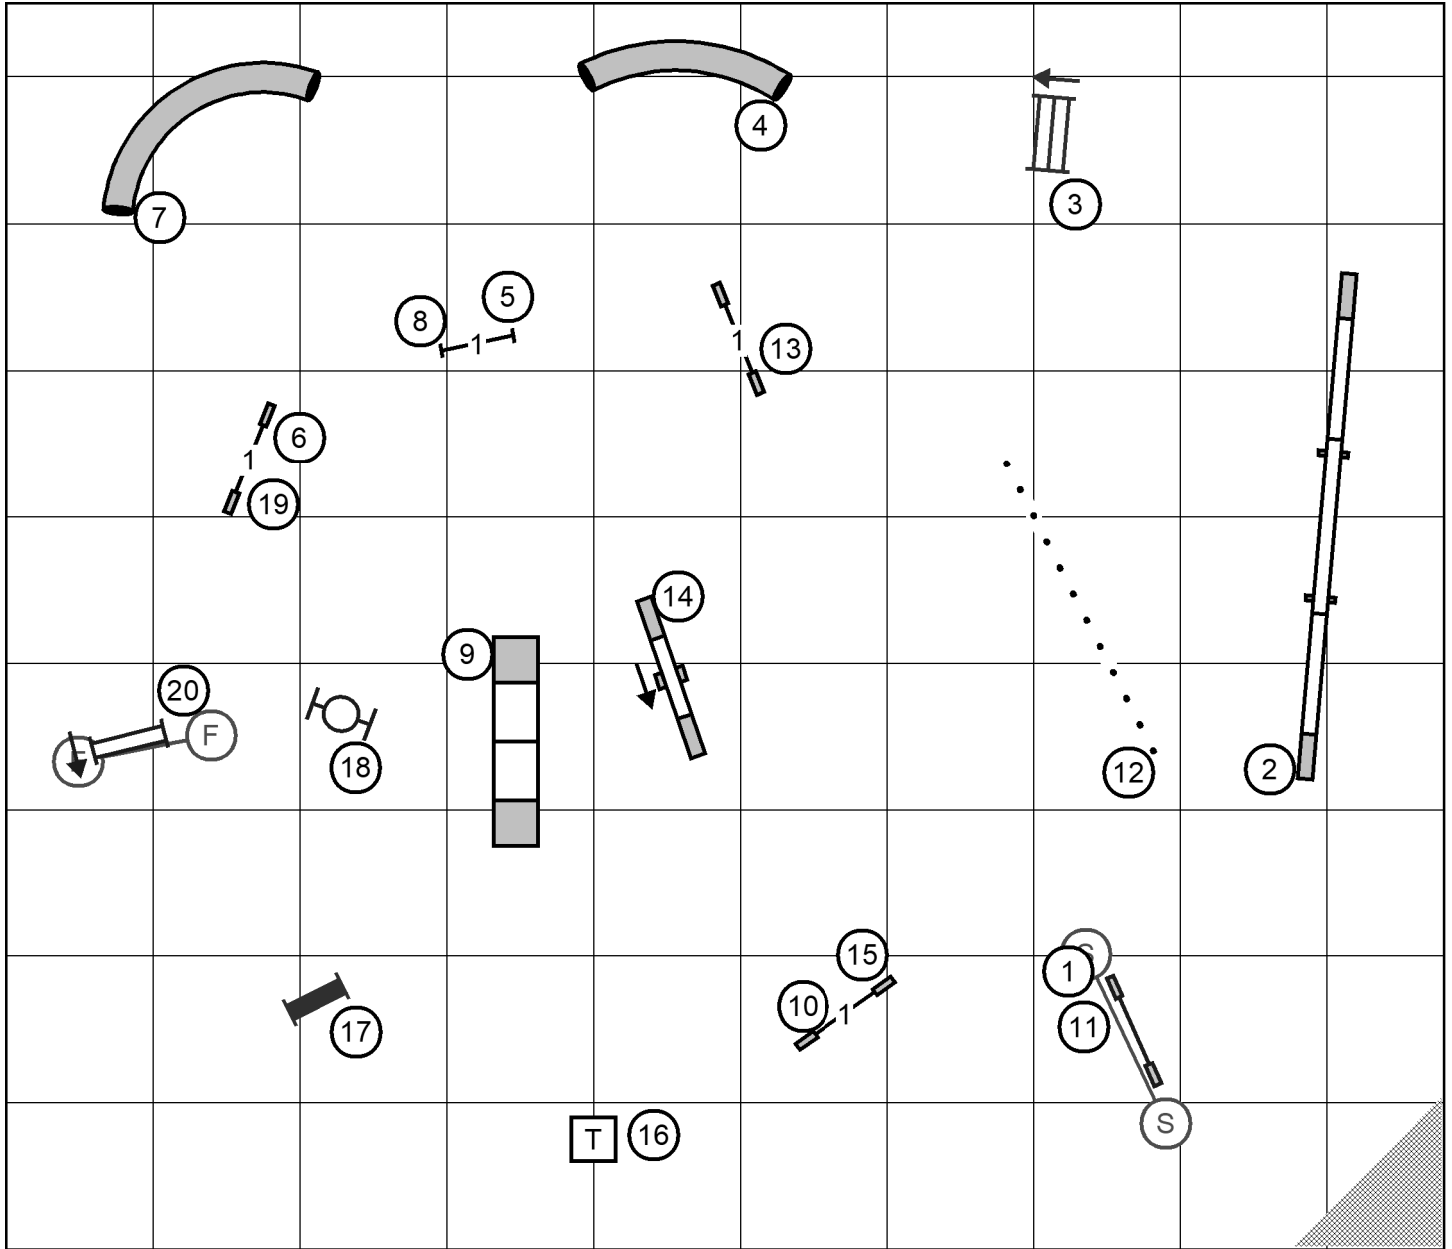

Tarheel Golden Retriever Club
Judge: Bob Jeffers
Friday: August 27, 2021

Standard: Master/Excellent
Inside 98' X 85' on ARTIFICIAL TURF
Electronic Timers