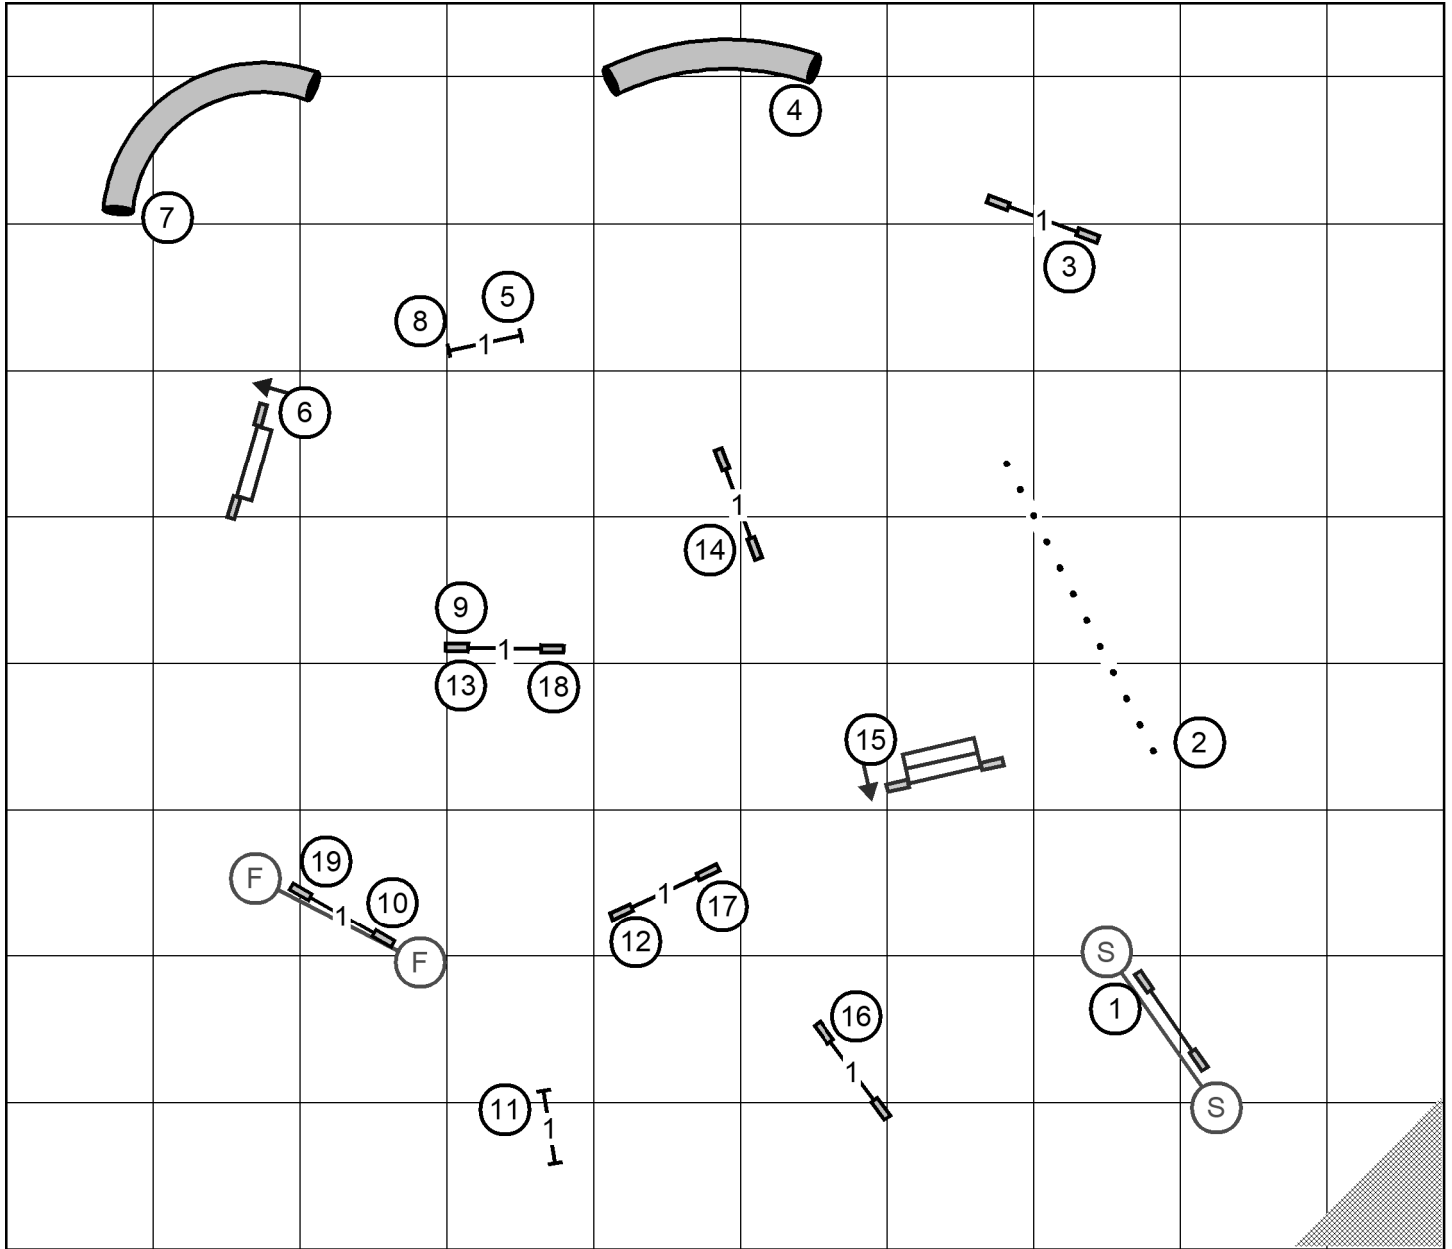

Tarheel Golden Retriever Club
 Judge: Bob Jeffers
 Friday: August 27, 2021

FAST: Master/Excellent
 Inside 98' X 85' on ARTIFICIAL TURF
 Electronic Timers

Tarheel Golden Retriever Club
 Judge: Bob Jeffers
 Friday: August 27, 2021

FAST: Master/Excellent; Open; Novice
 Inside 98' X 85' on ARTIFICIAL TURF
 Electronic Timers

Tarheel Golden Retriever Club
 Judge: Bob Jeffers
 Friday: August 27, 2021

FAST: Open
 Inside 98' X 85' on ARTIFICIAL TURF
 Electronic Timers

Tarheel Golden Retriever Club
 Judge: Bob Jeffers
 Friday: August 27, 2021

Premier: JWW
 Inside 98' X 85' on ARTIFICIAL TURF
 Electronic Timers

Tarheel Golden Retriever Club
 Judge: Bob Jeffers
 Friday: August 27, 2021

JWW: Master/Excellent
 Inside 98' X 85' on ARTIFICIAL TURF
 Electronic Timers

Tarheel Golden Retriever Club
 Judge: Bob Jeffers
 Friday: August 27, 2021

JWW: Open
 Inside 98' X 85' on ARTIFICIAL TURF
 Electronic Timers