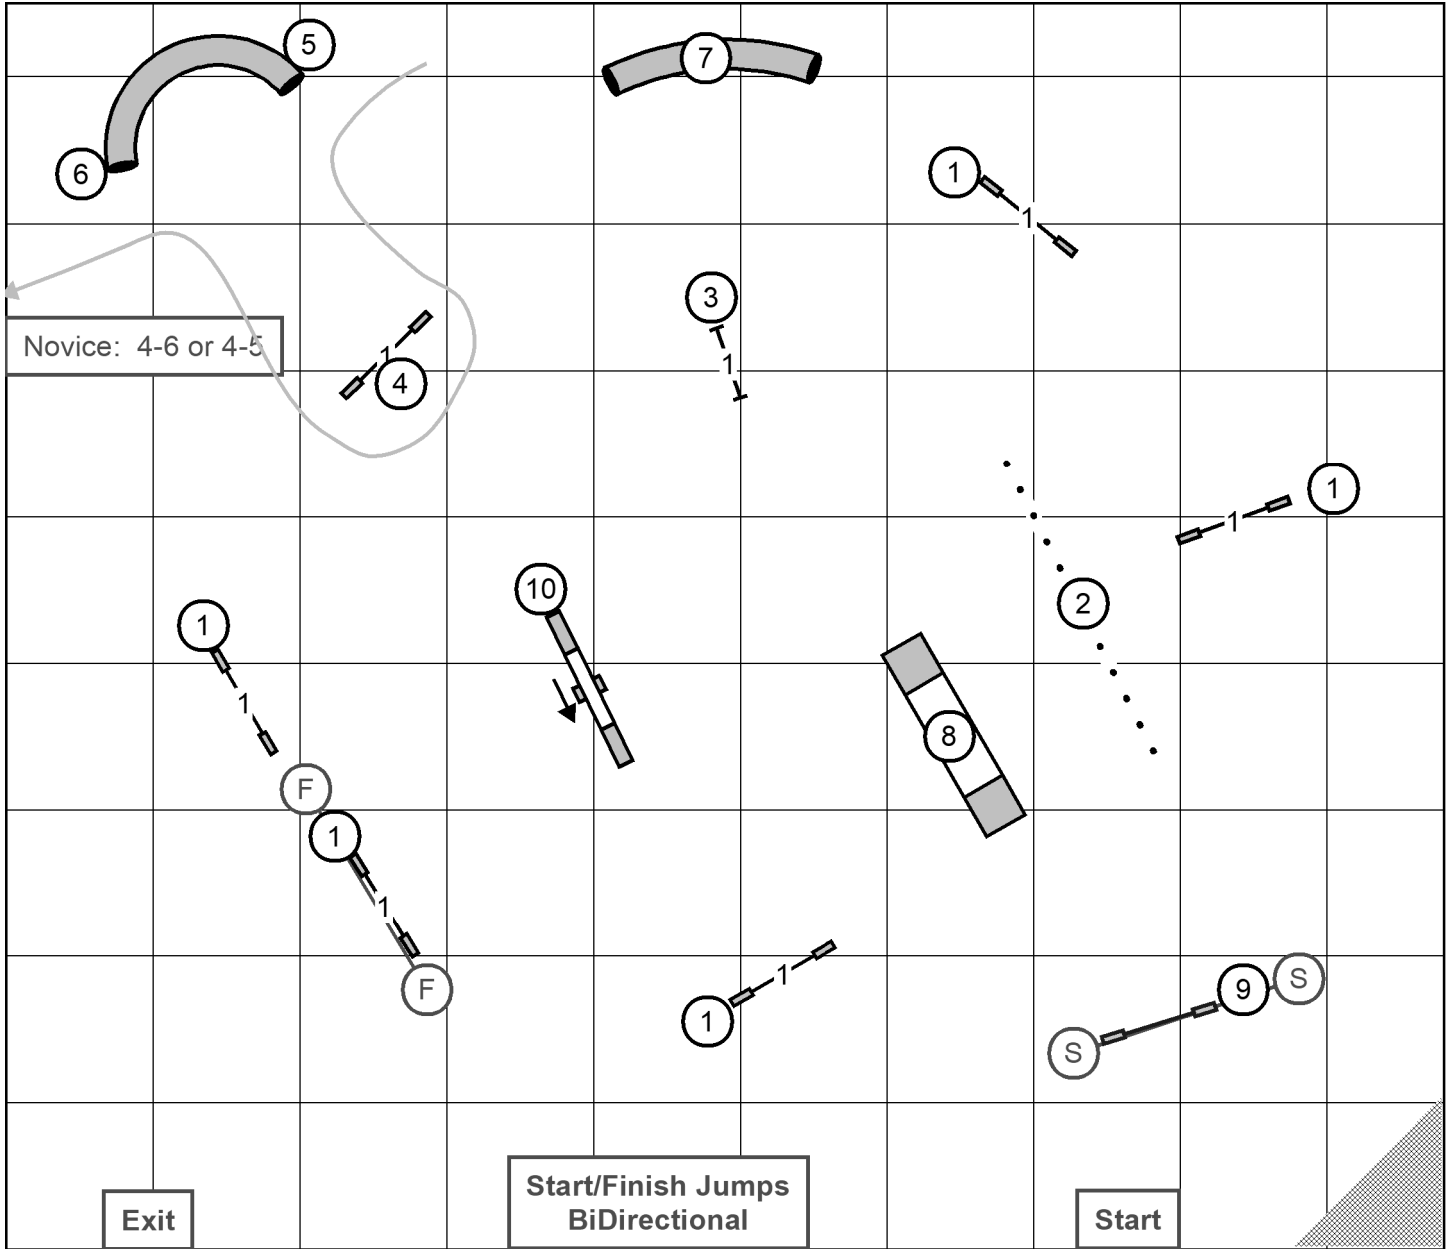

Tarheel Golden Retriever Club
 Judge: Bob Jeffers
 Friday: August 27, 2021

FAST: Master/Excellent
 Inside 98' X 85' on ARTIFICIAL TURF
 Electronic Timers

Tarheel Golden Retriever Club
 Judge: Bob Jeffers
 Friday: August 27, 2021

FAST: Master/Excellent; Open; Novice
 Inside 98' X 85' on ARTIFICIAL TURF
 Electronic Timers

Tarheel Golden Retriever Club
 Judge: Bob Jeffers
 Friday: August 27, 2021

FAST: Open
 Inside 98' X 85' on ARTIFICIAL TURF
 Electronic Timers

JWW: Master/Excellent
 Inside 98' X 85' on ARTIFICIAL TURF
 Electronic Timers

Tarheel Golden Retriever Club
 Judge: Bob Jeffers
 Friday: August 27, 2021

JWW: Open
 Inside 98' X 85' on ARTIFICIAL TURF
 Electronic Timers

Standard: Master/Excellent
 Inside 98' X 85' on ARTIFICIAL TURF
 Electronic Timers

Tarheel Golden Retriever Club
 Judge: Bob Jeffers
 Friday: August 27, 2021

Standard: Open
 Inside 98' X 85' on ARTIFICIAL TURF
 Electronic Timers