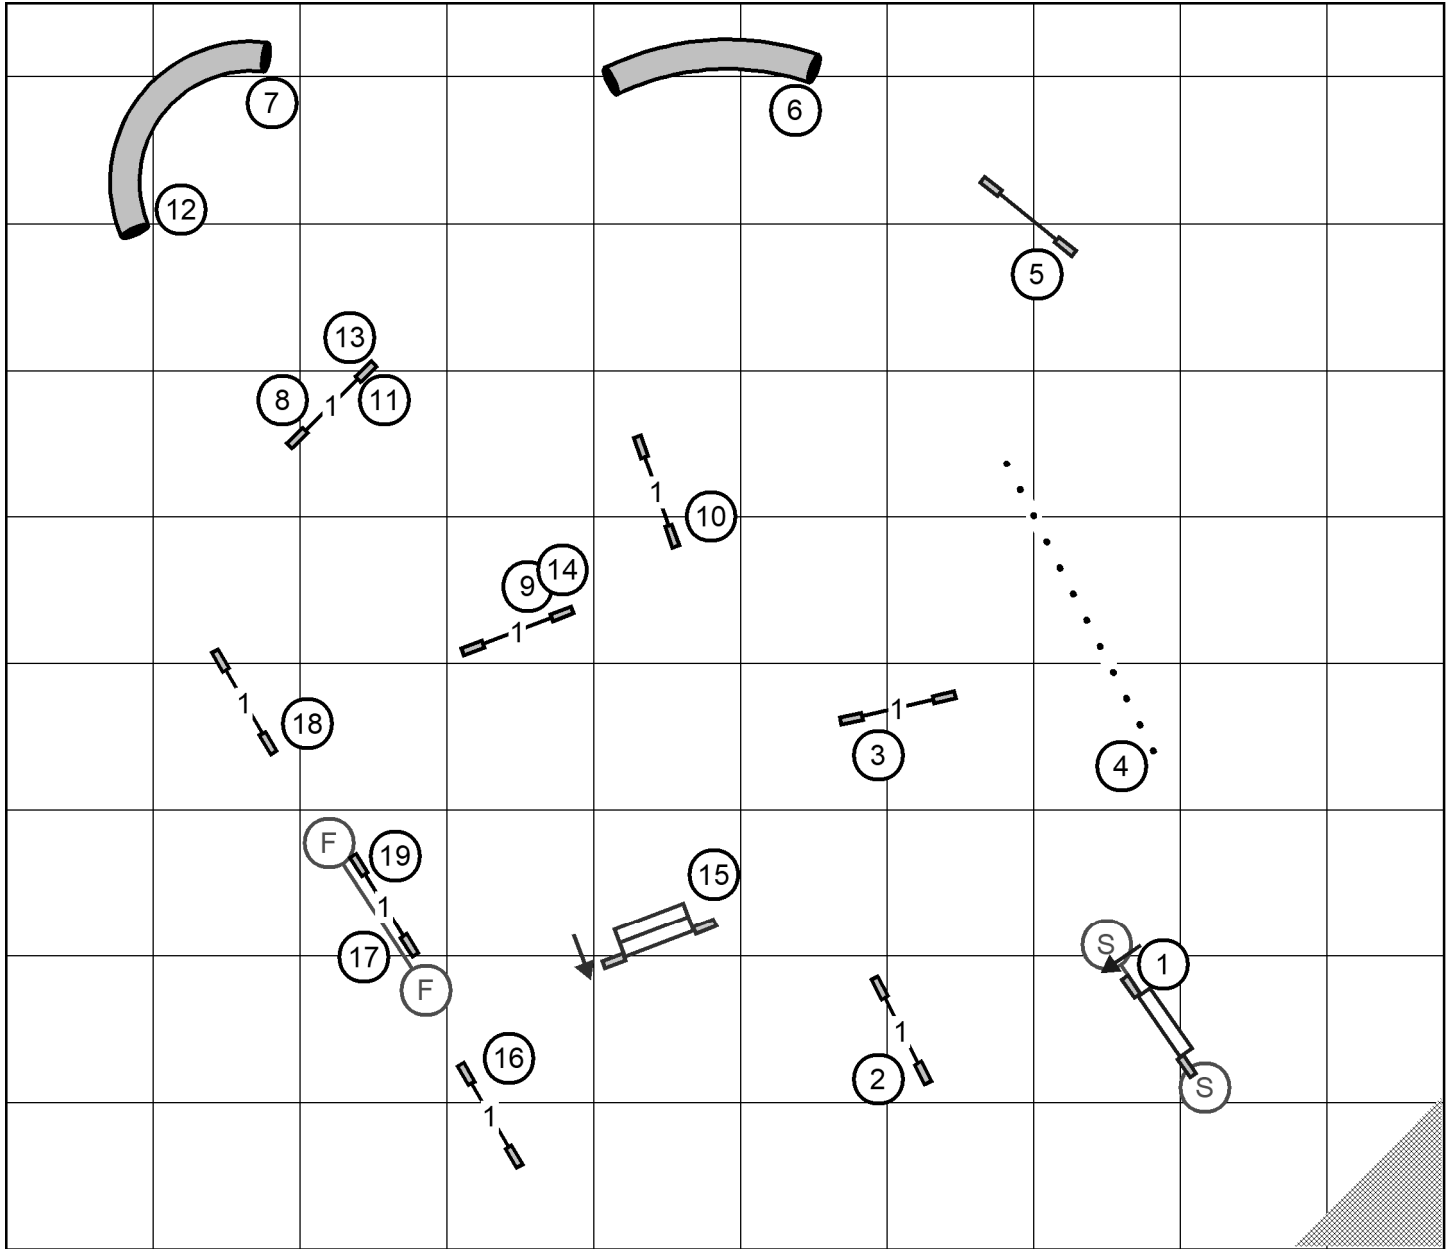

Tarheel Golden Retriever Club
 Judge: Bob Jeffers
 Friday: August 27, 2021

FAST: Master/Excellent
 Inside 98' X 85' on ARTIFICIAL TURF
 Electronic Timers

Tarheel Golden Retriever Club
 Judge: Bob Jeffers
 Friday: August 27, 2021

FAST: Master/Excellent; Open; Novice
 Inside 98' X 85' on ARTIFICIAL TURF
 Electronic Timers

Tarheel Golden Retriever Club
 Judge: Bob Jeffers
 Friday: August 27, 2021

FAST: Open
 Inside 98' X 85' on ARTIFICIAL TURF
 Electronic Timers

JWW: Master/Excellent
 Inside 98' X 85' on ARTIFICIAL TURF
 Electronic Timers

Tarheel Golden Retriever Club
 Judge: Bob Jeffers
 Friday: August 27, 2021

JWW: Open
 Inside 98' X 85' on ARTIFICIAL TURF
 Electronic Timers