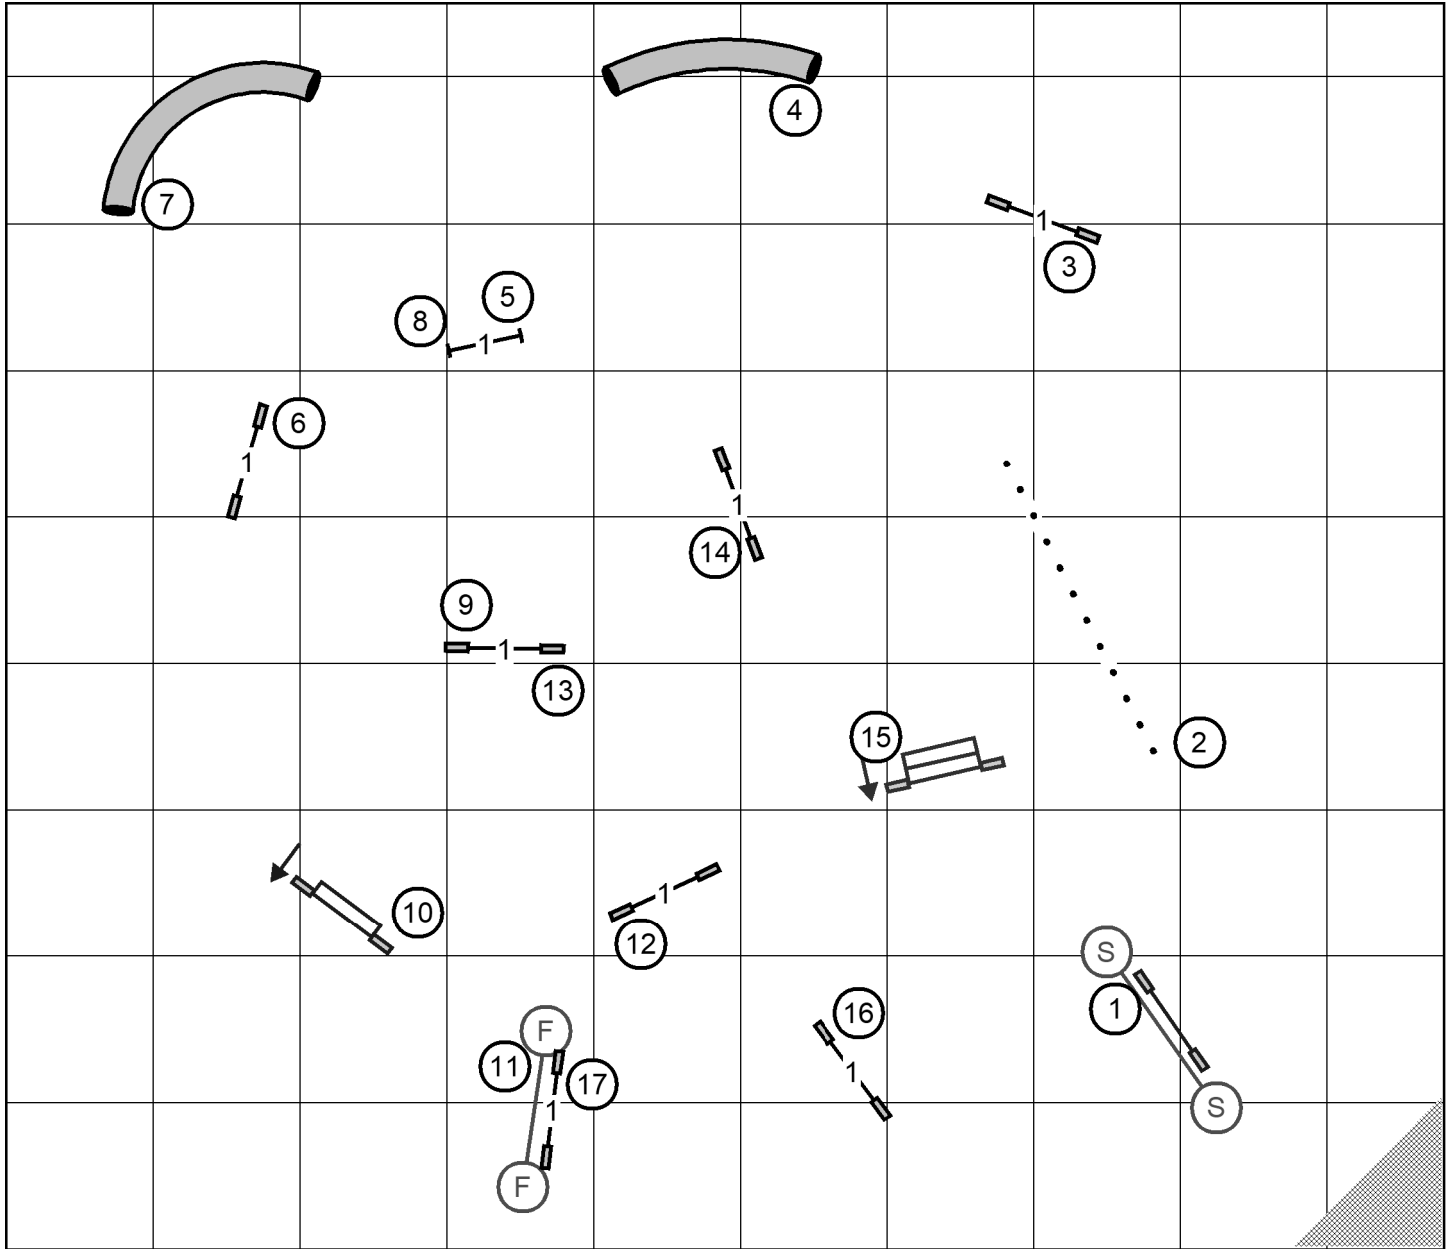

Tarheel Golden Retriever Club
 Judge: Bob Jeffers
 Friday: August 27, 2021

FAST: Master/Excellent
 Inside 98' X 85' on ARTIFICIAL TURF
 Electronic Timers

Tarheel Golden Retriever Club
 Judge: Bob Jeffers
 Friday: August 27, 2021

FAST: Master/Excellent; Open; Novice
 Inside 98' X 85' on ARTIFICIAL TURF
 Electronic Timers

Tarheel Golden Retriever Club
 Judge: Bob Jeffers
 Friday: August 27, 2021

FAST: Open
 Inside 98' X 85' on ARTIFICIAL TURF
 Electronic Timers

Tarheel Golden Retriever Club
 Judge: Bob Jeffers
 Friday: August 27, 2021

Premier: JWW
 Inside 98' X 85' on ARTIFICIAL TURF
 Electronic Timers

Tarheel Golden Retriever Club
 Judge: Bob Jeffers
 Friday: August 27, 2021

JWW: Master/Excellent
 Inside 98' X 85' on ARTIFICIAL TURF
 Electronic Timers

Tarheel Golden Retriever Club
 Judge: Bob Jeffers
 Friday: August 27, 2021

JWW: Open
 Inside 98' X 85' on ARTIFICIAL TURF
 Electronic Timers