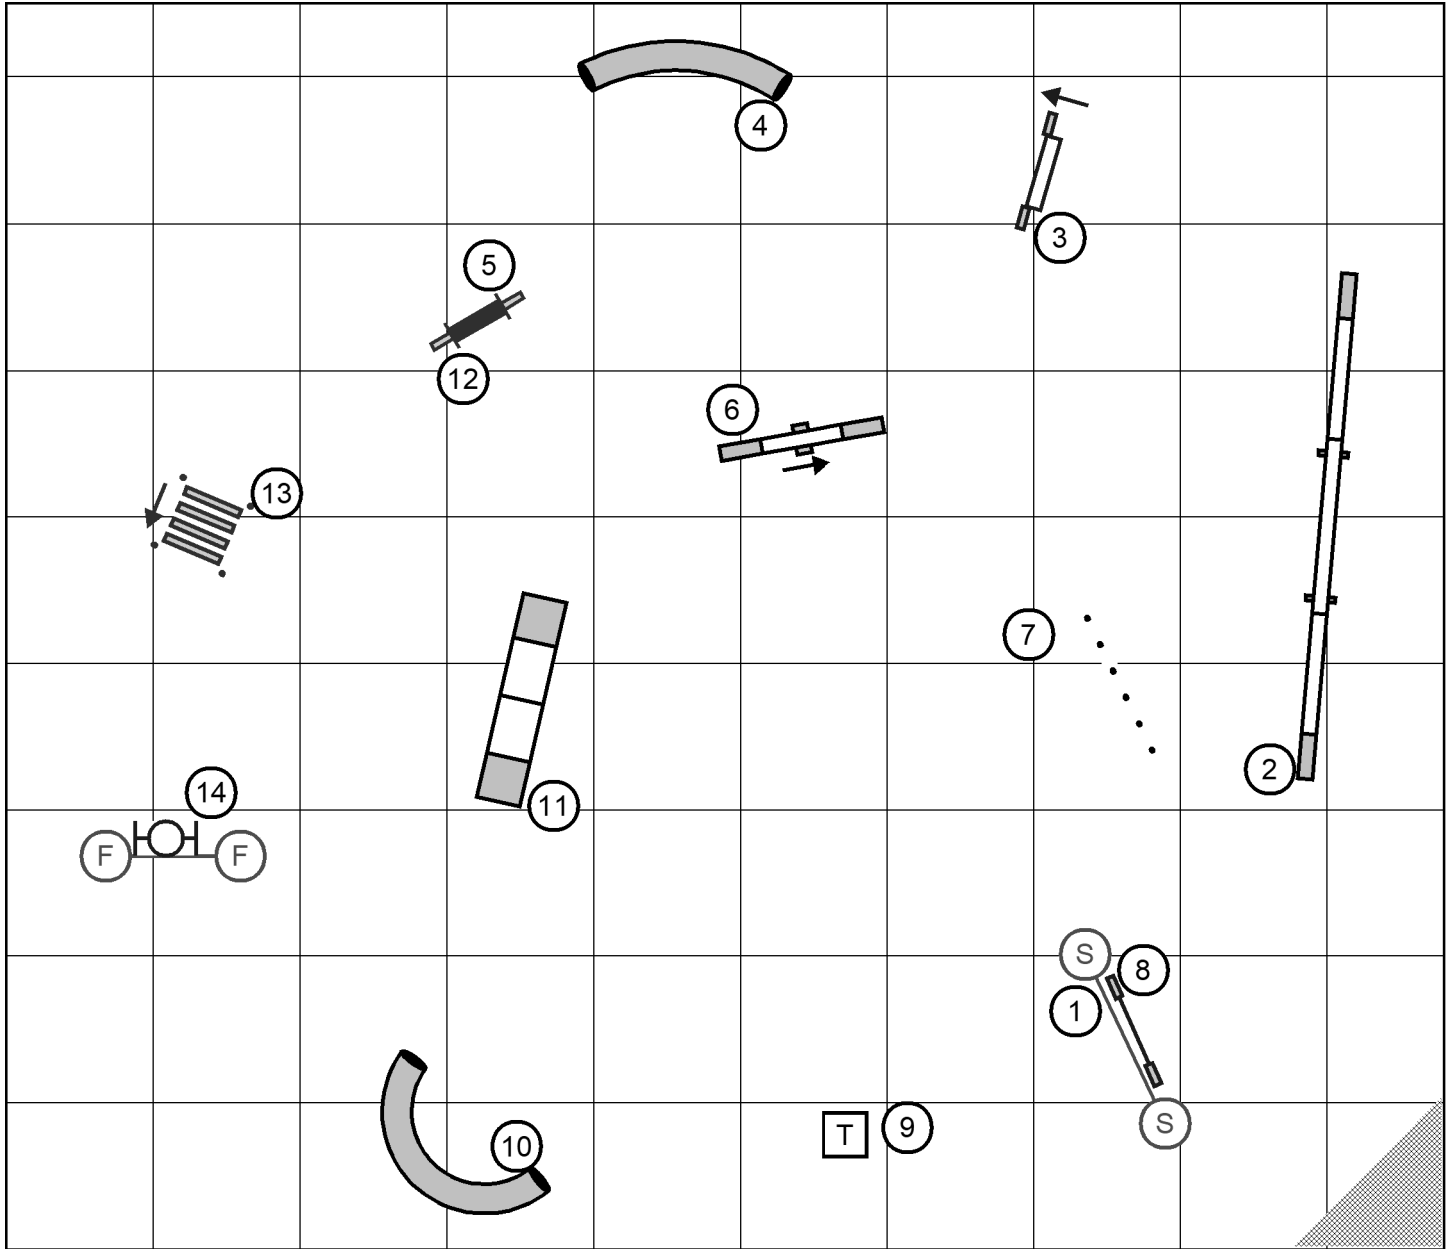

Tarheel Golden Retriever Club
 Judge: Bob Jeffers
 Friday: August 27, 2021

JWW: Novice
 Inside 98' X 85' on ARTIFICIAL TURF
 Electronic Timers

Tarheel Golden Retriever Club
 Judge: Bob Jeffers
 Friday: August 27, 2021

Standard: Master/Excellent
 Inside 98' X 85' on ARTIFICIAL TURF
 Electronic Timers

Tarheel Golden Retriever Club
 Judge: Bob Jeffers
 Friday: August 27, 2021

Standard: Open
 Inside 98' X 85' on ARTIFICIAL TURF
 Electronic Timers