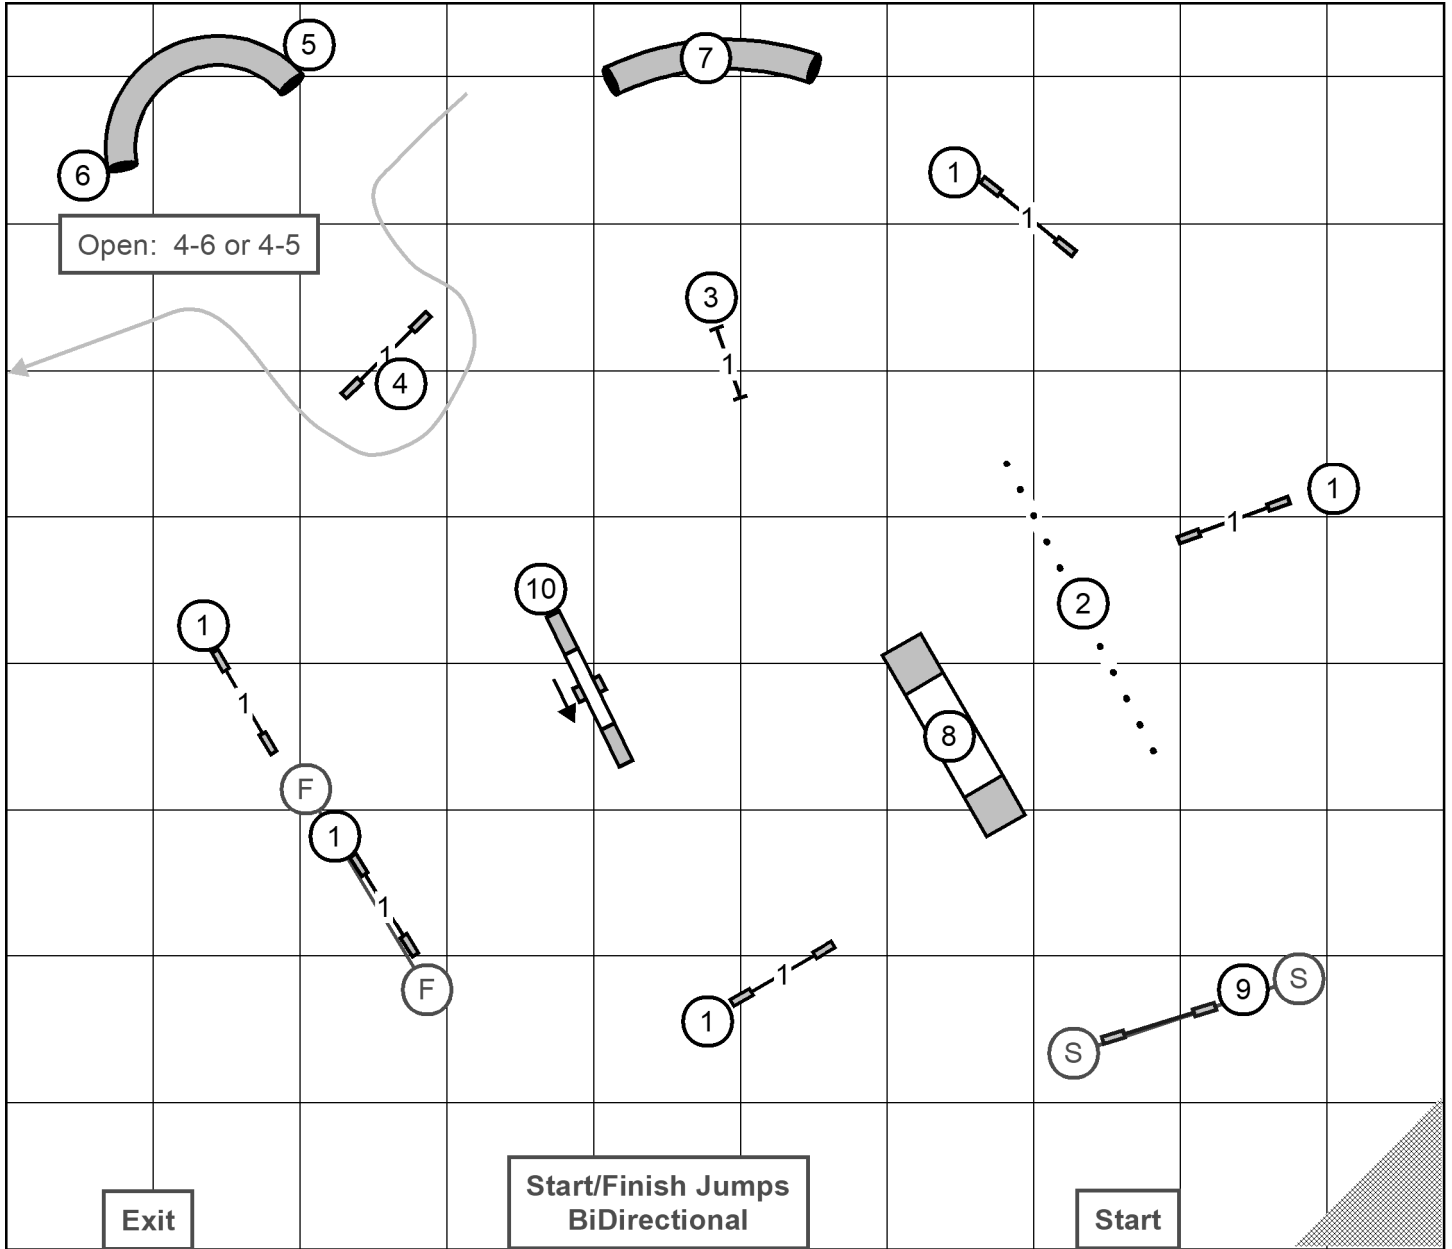

Tarheel Golden Retriever Club
 Judge: Bob Jeffers
 Friday: August 27, 2021

FAST: Master/Excellent
 Inside 98' X 85' on ARTIFICIAL TURF
 Electronic Timers

Tarheel Golden Retriever Club
 Judge: Bob Jeffers
 Friday: August 27, 2021

FAST: Master/Excellent; Open; Novice
 Inside 98' X 85' on ARTIFICIAL TURF
 Electronic Timers

Tarheel Golden Retriever Club
 Judge: Bob Jeffers
 Friday: August 27, 2021

FAST: Open
 Inside 98' X 85' on ARTIFICIAL TURF
 Electronic Timers

JWW: Master/Excellent
 Inside 98' X 85' on ARTIFICIAL TURF
 Electronic Timers

Tarheel Golden Retriever Club
 Judge: Bob Jeffers
 Friday: August 27, 2021

JWW: Open
 Inside 98' X 85' on ARTIFICIAL TURF
 Electronic Timers

Standard: Master/Excellent
 Inside 98' X 85' on ARTIFICIAL TURF
 Electronic Timers

Tarheel Golden Retriever Club
 Judge: Bob Jeffers
 Friday: August 27, 2021

Standard: Open
 Inside 98' X 85' on ARTIFICIAL TURF
 Electronic Timers