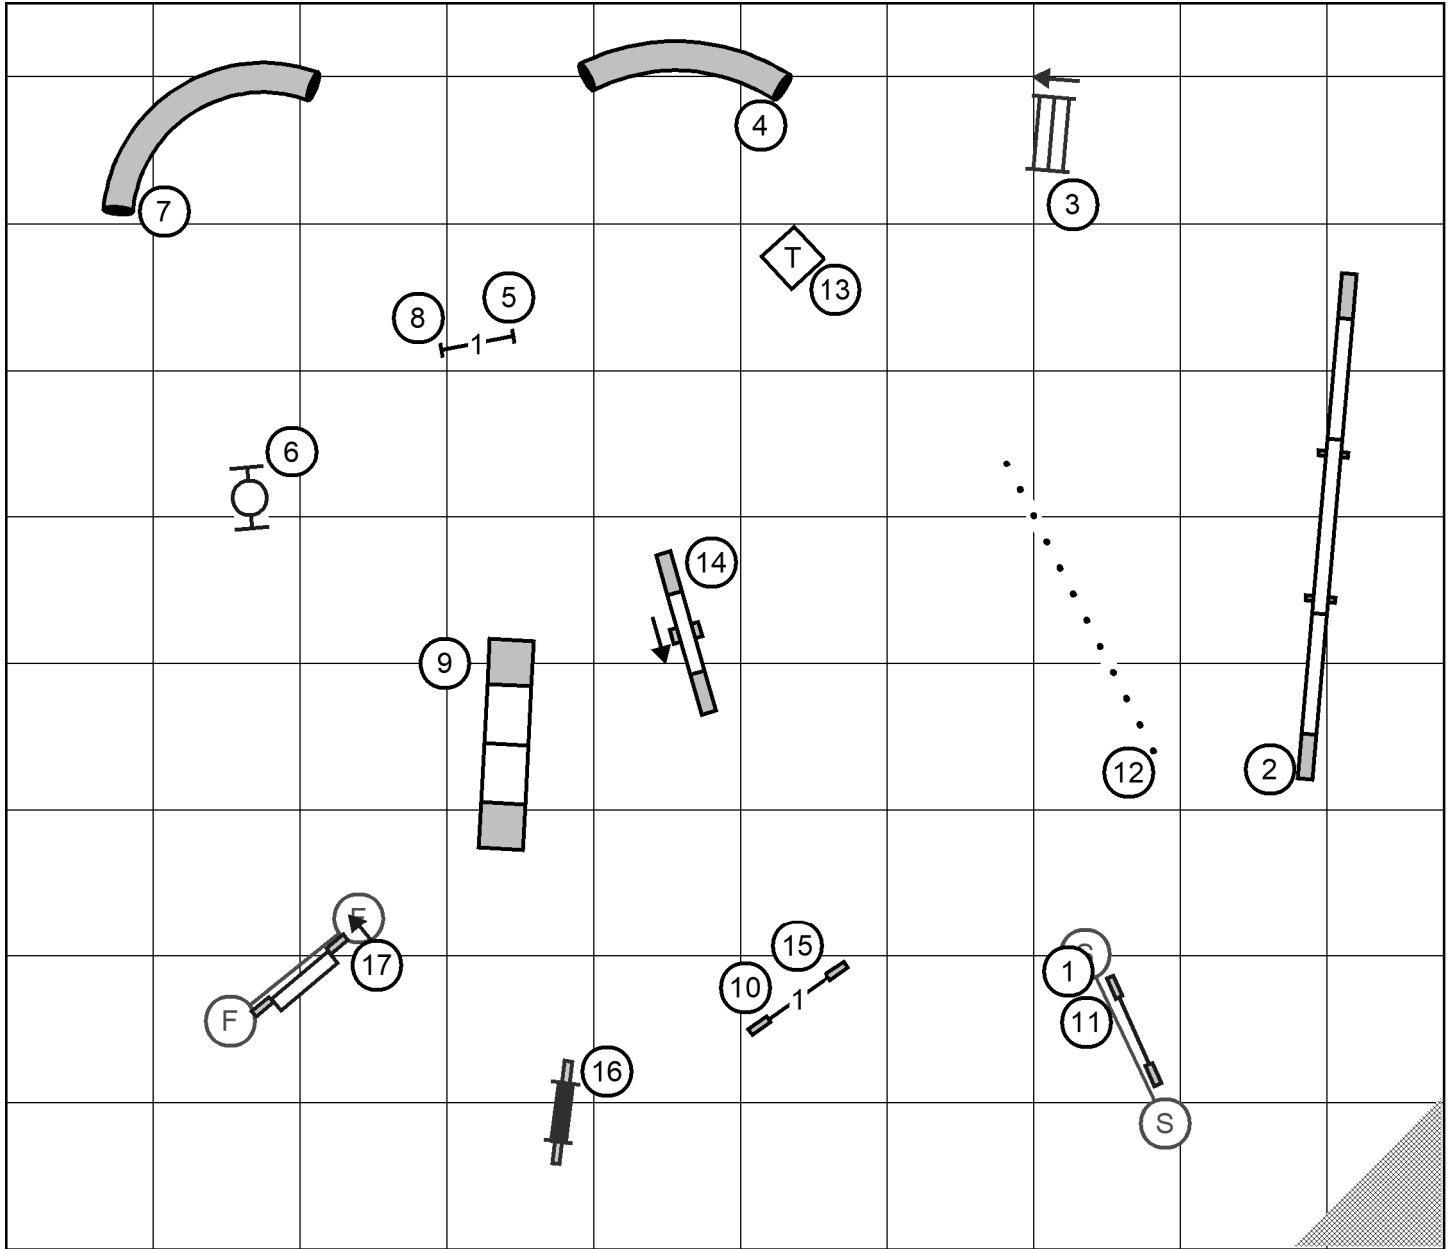

Tarheel Golden Retriever Club
Judge: Bob Jeffers
Friday: August 27, 2021

Standard: Open
Inside 98' X 85' on ARTIFICIAL TURF
Electronic Timers