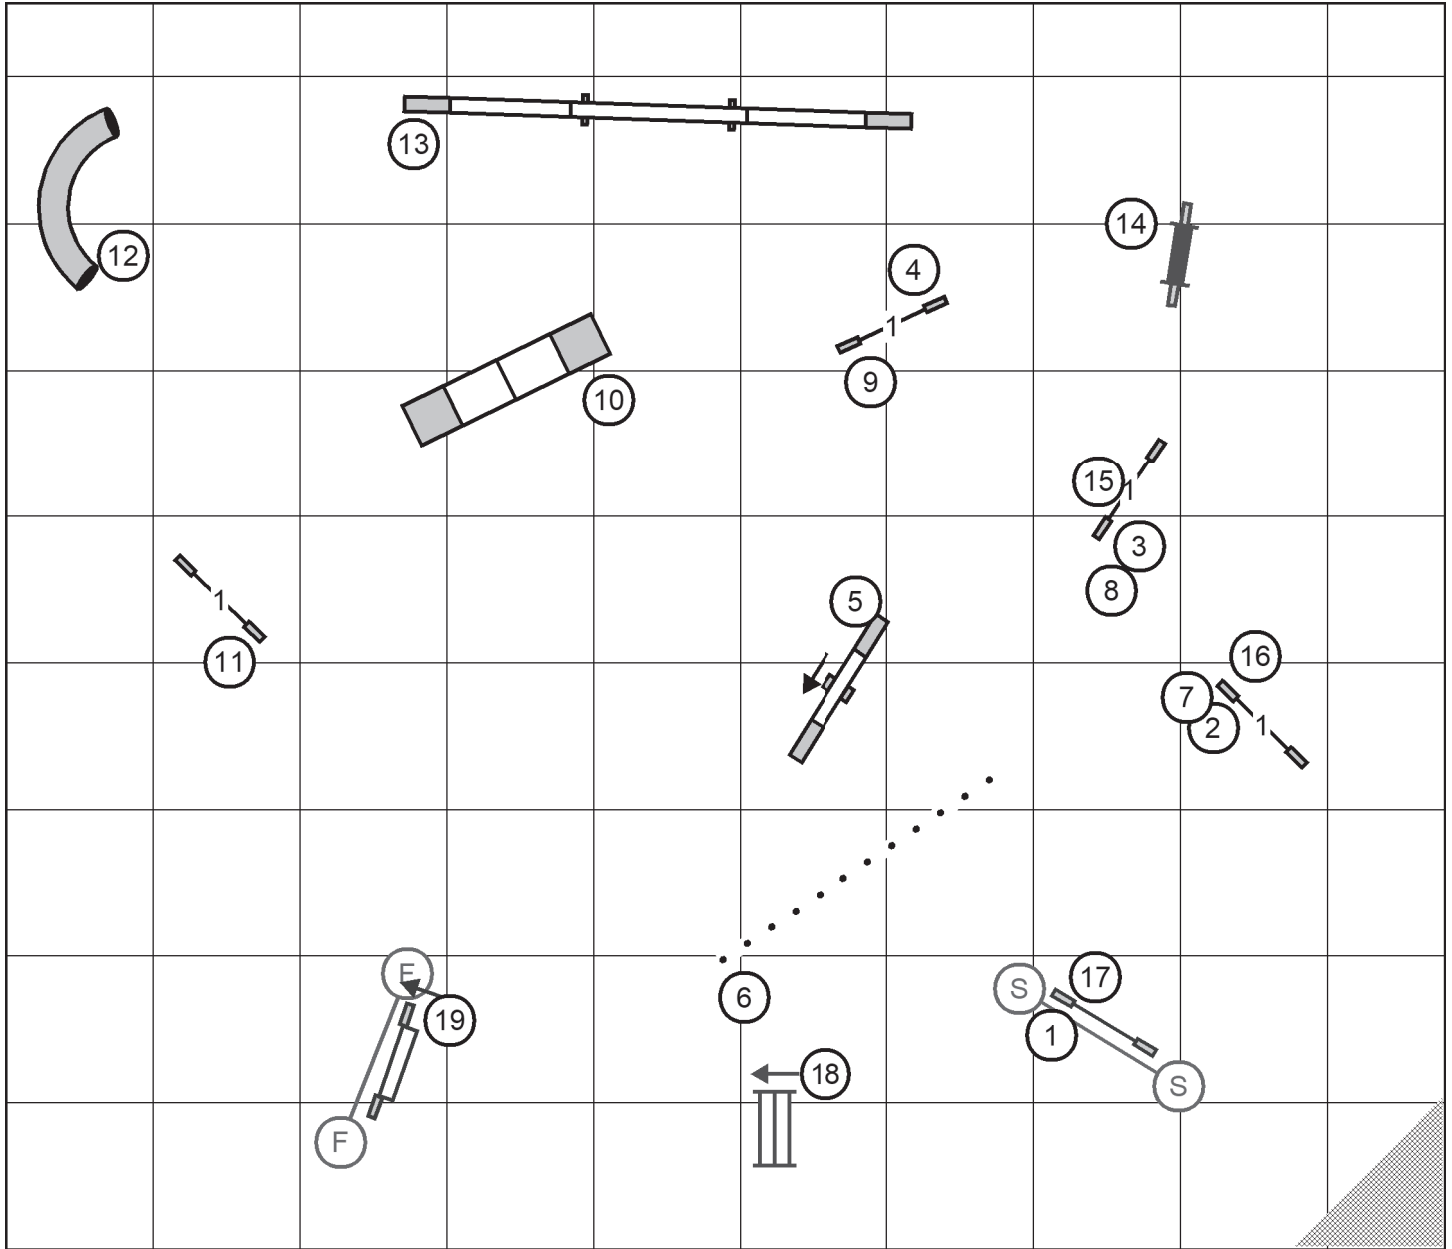

FAST: Novice
 Inside 98' X 85' on ARTIFICIAL TURF
 Electronic Timers

Tarheel Golden Retriever Club
 Judge: Bob Jeffers
 Saturday: August 28, 2021

FAST: Master/Excellent; Open; Novice
 Inside 98' X 85' on ARTIFICIAL TURF
 Electronic Timers

Tarheel Golden Retriever Club
 Judge: Bob Jeffers
 Saturday: August 28, 2021

Premier: JWW
 Inside 98' X 85' on ARTIFICIAL TURF
 Electronic Timers

Tarheel Golden Retriever Club
 Judge: Bob Jeffers
 Saturday: August 28, 2021

JWW: Open
 Inside 98' X 85' on ARTIFICIAL TURF
 Electronic Timers

Tarheel Golden Retriever Club
 Judge: Bob Jeffers
 Saturday: August 28, 2021

JWW: Novice
 Inside 98' X 85' on ARTIFICIAL TURF
 Electronic Timers