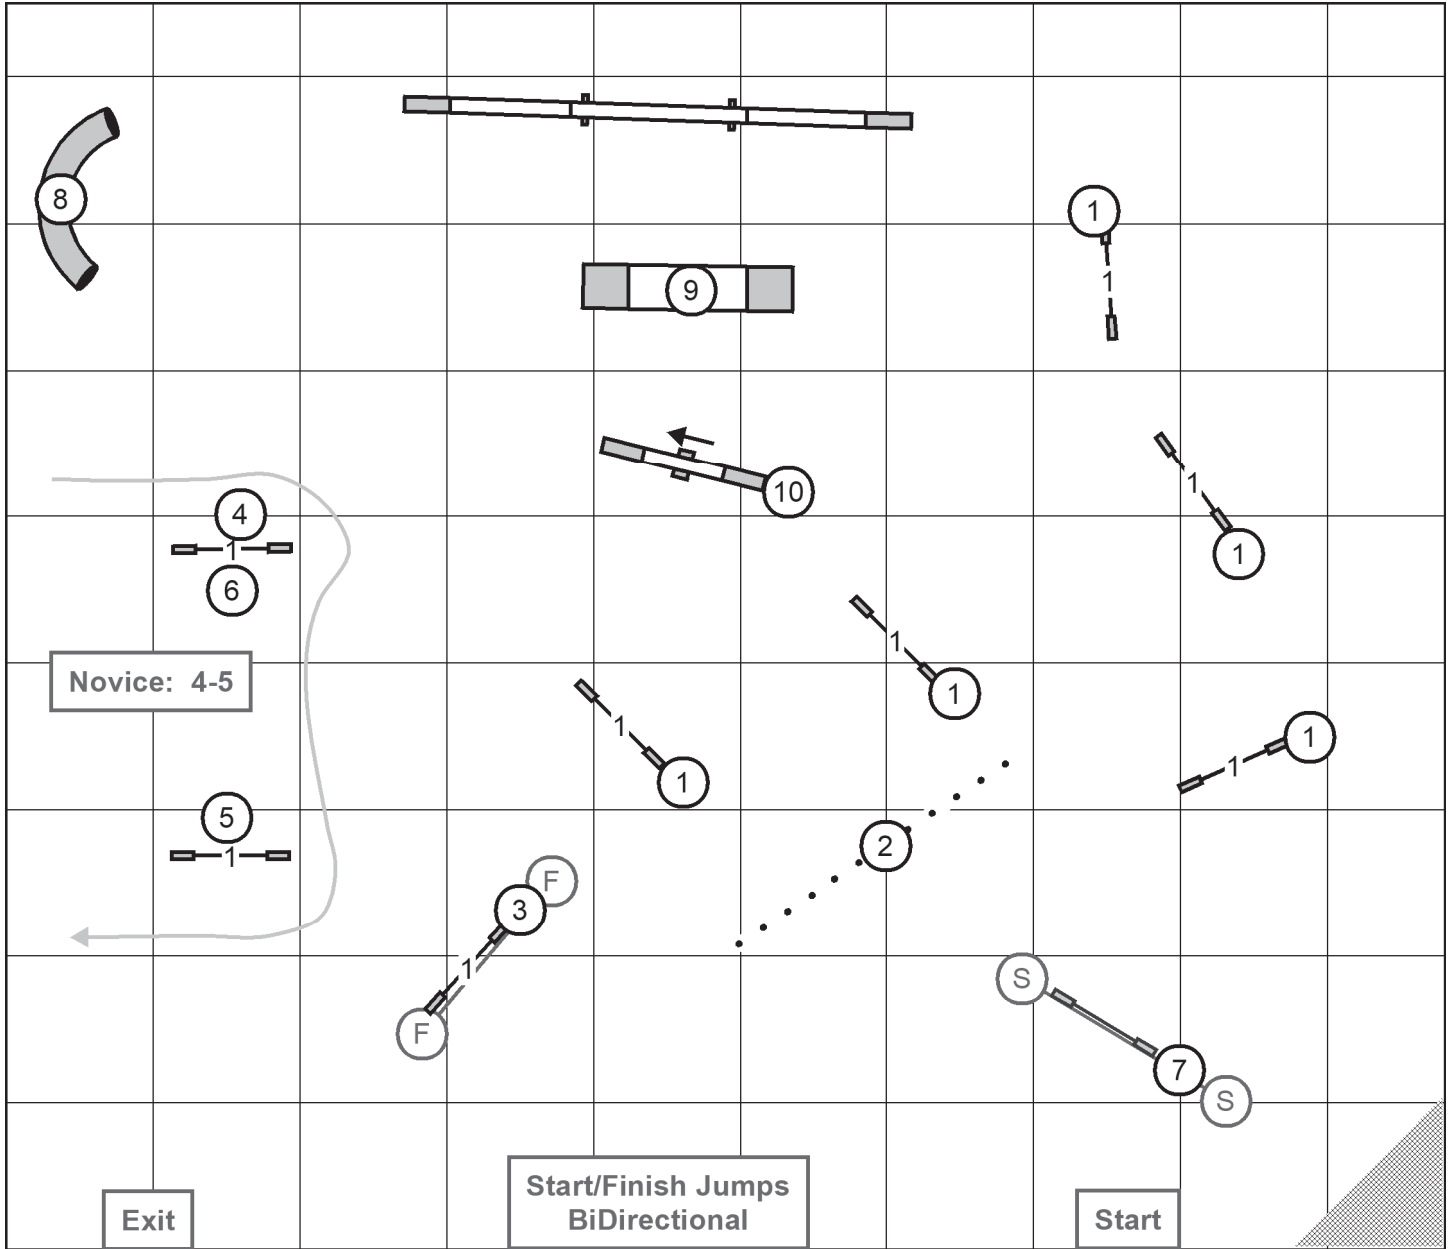

Tarheel Golden Retriever Club
 Judge: Bob Jeffers
 Saturday: August 28, 2021

FAST: Master/Excellent
 Inside 98' X 85' on ARTIFICIAL TURF
 Electronic Timers

Tarheel Golden Retriever Club
 Judge: Bob Jeffers
 Saturday: August 28, 2021

FAST: Novice
 Inside 98' X 85' on ARTIFICIAL TURF
 Electronic Timers

Tarheel Golden Retriever Club
 Judge: Bob Jeffers
 Saturday: August 28, 2021

FAST: Master/Excellent; Open; Novice
 Inside 98' X 85' on ARTIFICIAL TURF
 Electronic Timers

JWW: Open
 Inside 98' X 85' on ARTIFICIAL TURF
 Electronic Timers

Tarheel Golden Retriever Club
 Judge: Bob Jeffers
 Saturday: August 28, 2021

JWW: Novice
 Inside 98' X 85' on ARTIFICIAL TURF
 Electronic Timers

Standard: Master/Excellent
 Inside 98' X 85' on ARTIFICIAL TURF
 Electronic Timers

Tarheel Golden Retriever Club
 Judge: Bob Jeffers
Saturday: August 28, 2021

Standard: Open
 Inside 98' X 85' on ARTIFICIAL TURF
 Electronic Timers