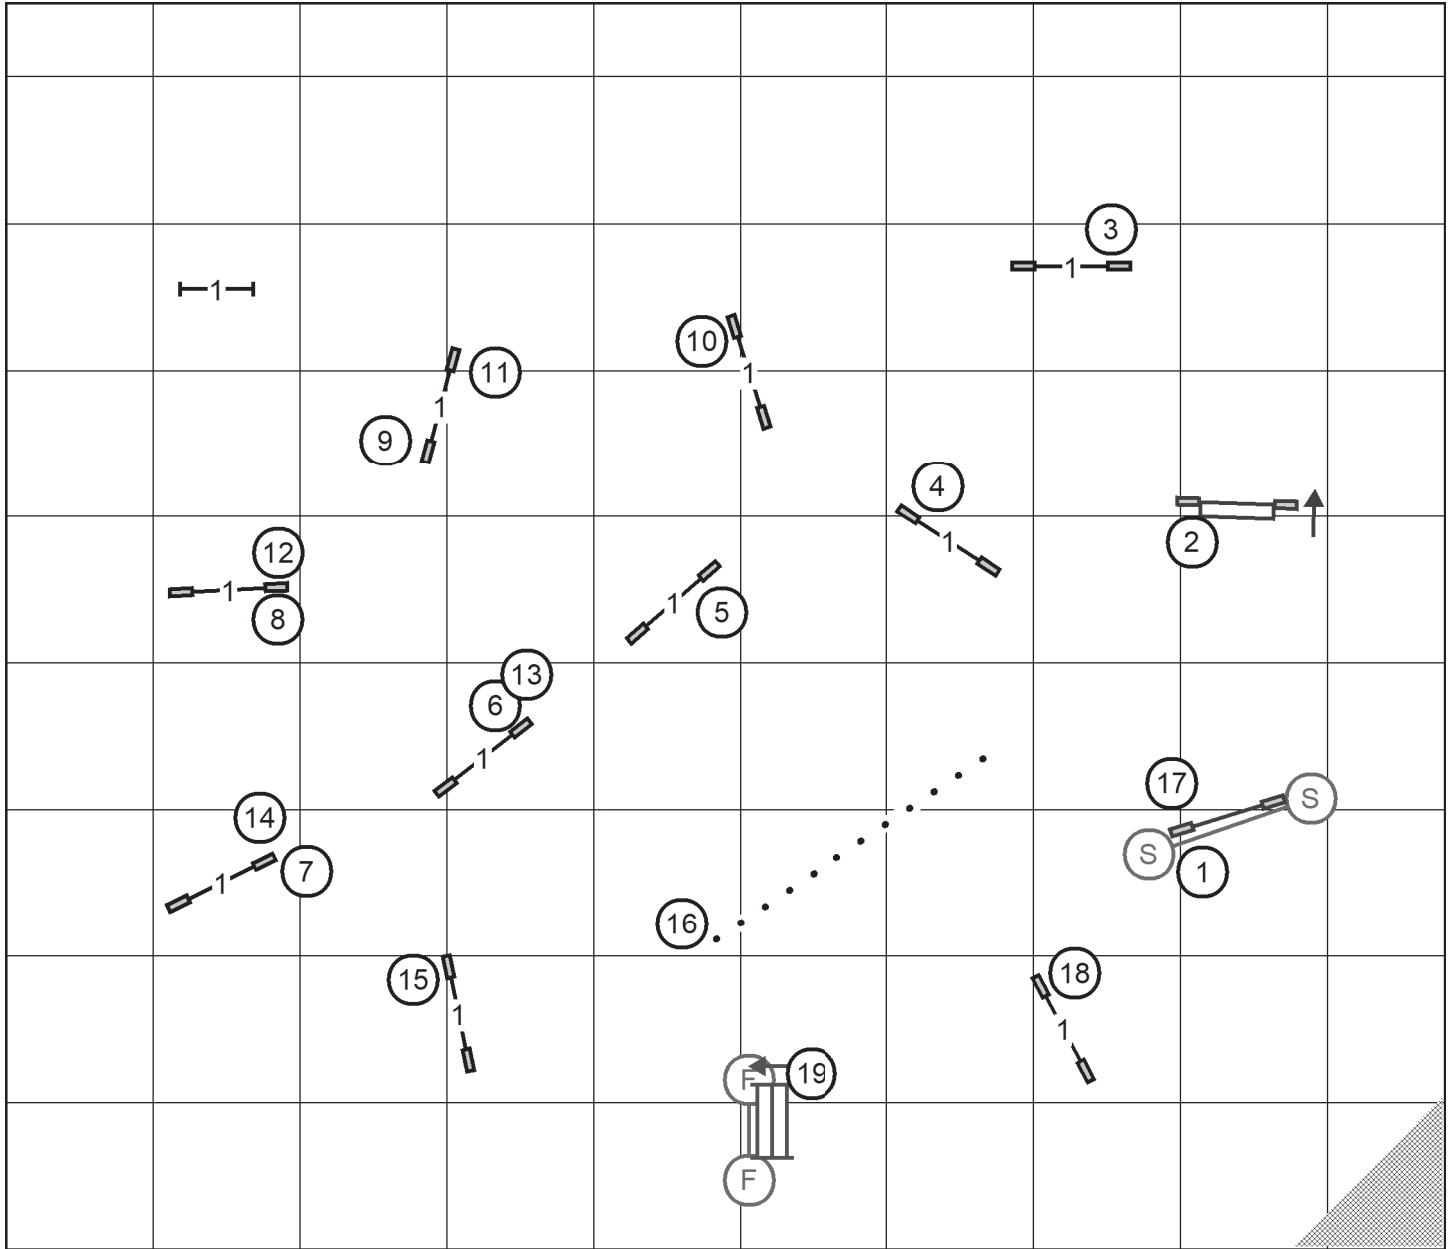

Tarheel Golden Retriever Club
 Judge: Bob Jeffers
 Saturday: August 28, 2021

FAST: Master/Excellent
 Inside 98' X 85' on ARTIFICIAL TURF
 Electronic Timers

Tarheel Golden Retriever Club
 Judge: Bob Jeffers
 Saturday: August 28, 2021

FAST: Novice
 Inside 98' X 85' on ARTIFICIAL TURF
 Electronic Timers

Tarheel Golden Retriever Club
 Judge: Bob Jeffers
 Saturday: August 28, 2021

FAST: Master/Excellent; Open; Novice
 Inside 98' X 85' on ARTIFICIAL TURF
 Electronic Timers