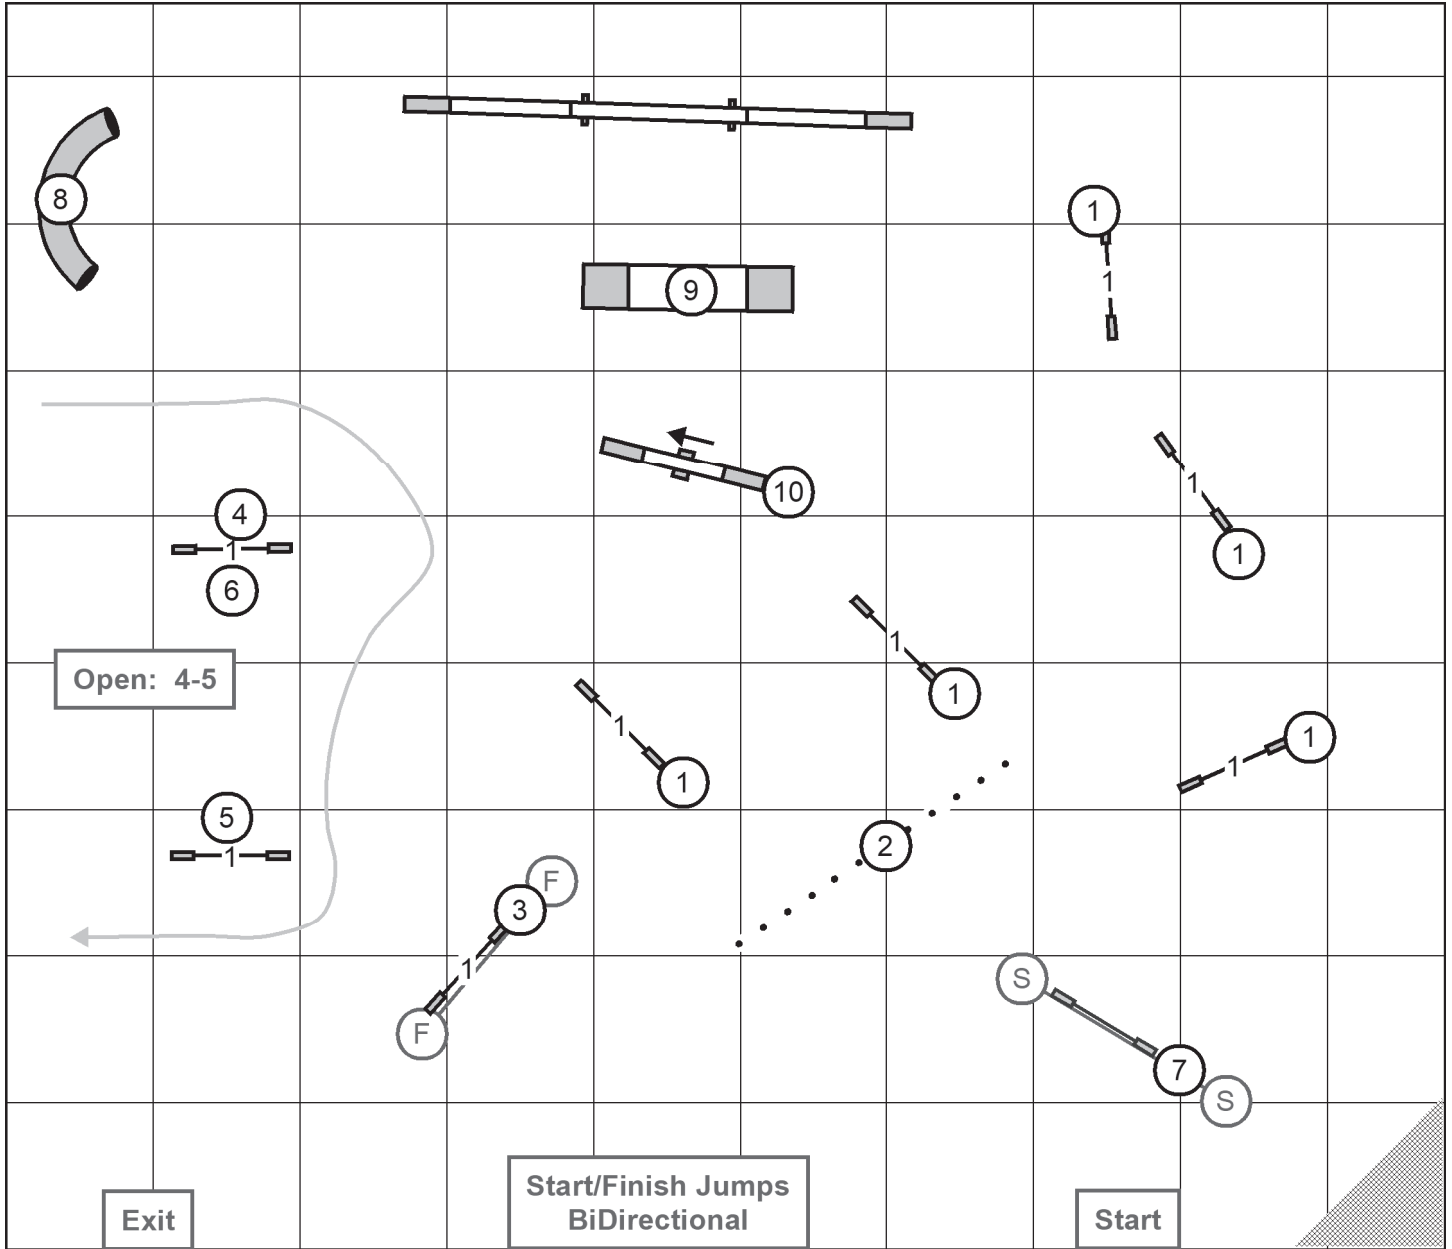

Tarheel Golden Retriever Club
 Judge: Bob Jeffers
 Saturday: August 28, 2021

FAST: Master/Excellent
 Inside 98' X 85' on ARTIFICIAL TURF
 Electronic Timers

Tarheel Golden Retriever Club
 Judge: Bob Jeffers
 Saturday: August 28, 2021

FAST: Novice
 Inside 98' X 85' on ARTIFICIAL TURF
 Electronic Timers

Tarheel Golden Retriever Club
 Judge: Bob Jeffers
 Saturday: August 28, 2021

FAST: Master/Excellent; Open; Novice
 Inside 98' X 85' on ARTIFICIAL TURF
 Electronic Timers

JWW: Open
 Inside 98' X 85' on ARTIFICIAL TURF
 Electronic Timers

Tarheel Golden Retriever Club
 Judge: Bob Jeffers
 Saturday: August 28, 2021

JWW: Novice
 Inside 98' X 85' on ARTIFICIAL TURF
 Electronic Timers

Standard: Master/Excellent
 Inside 98' X 85' on ARTIFICIAL TURF
 Electronic Timers

Tarheel Golden Retriever Club
 Judge: Bob Jeffers
Saturday: August 28, 2021

Standard: Open
 Inside 98' X 85' on ARTIFICIAL TURF
 Electronic Timers