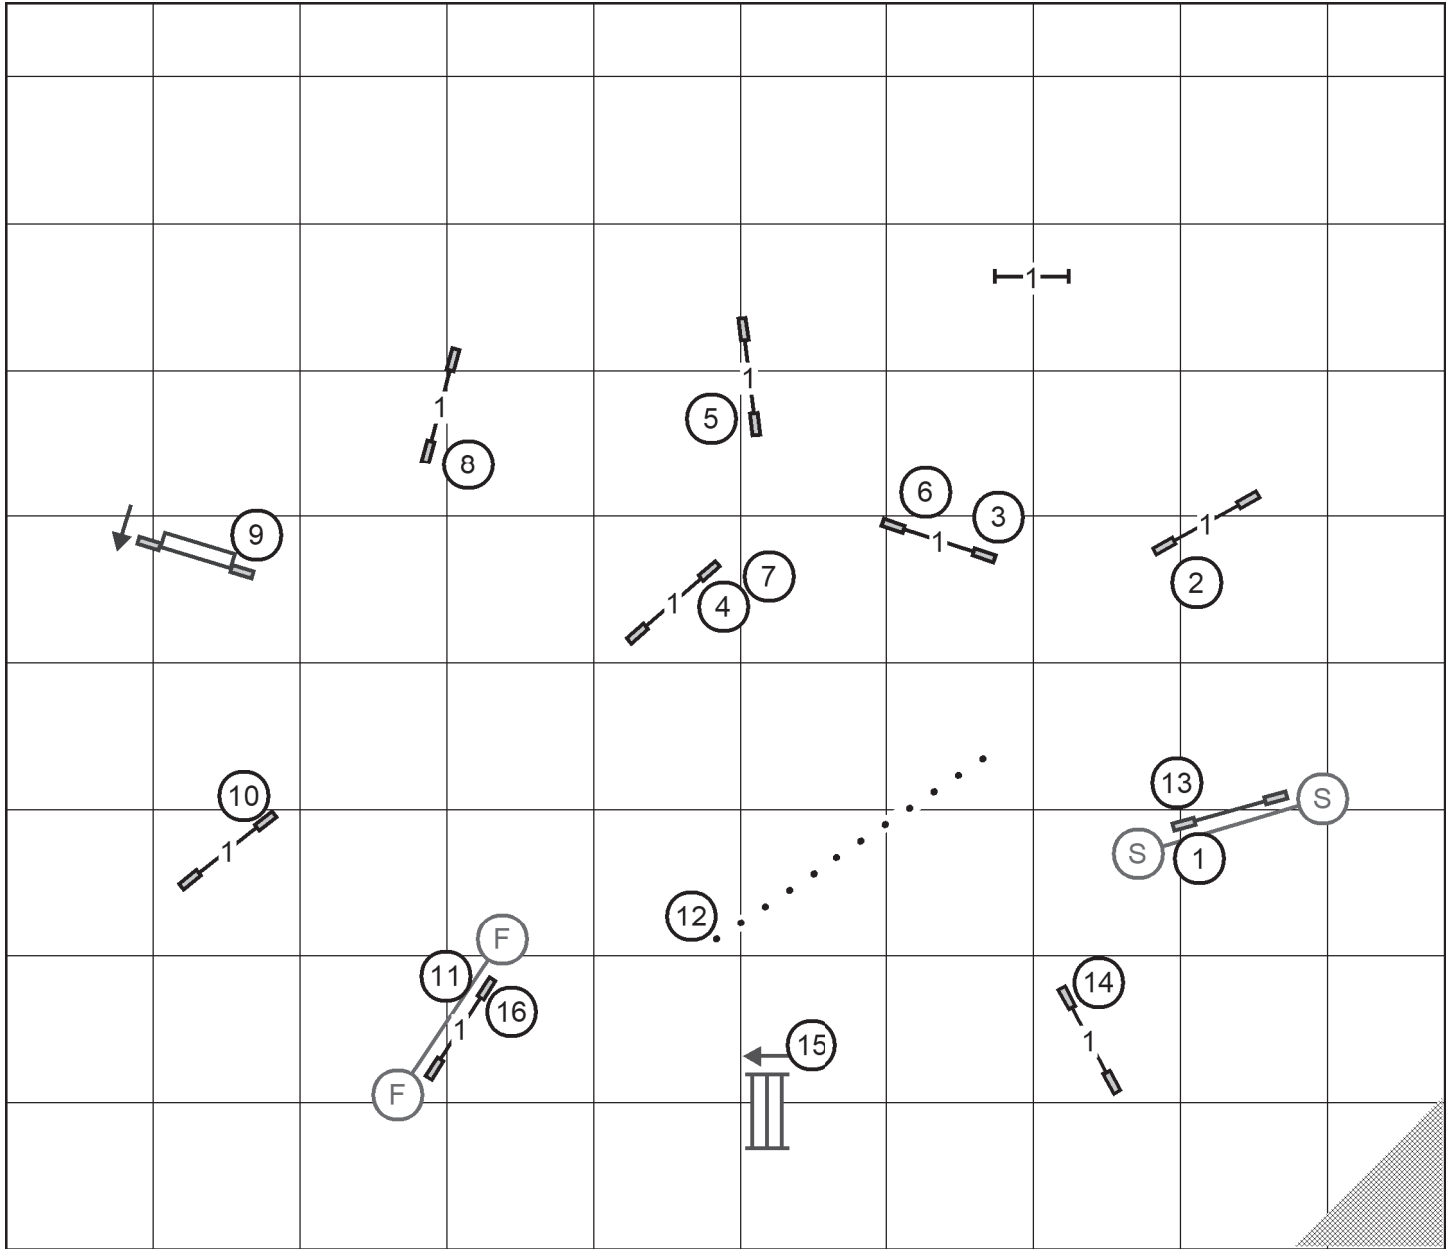

Tarheel Golden Retriever Club
Judge: Bob Jeffers
Saturday: August 28, 2021

JWW: Open
Inside 98' X 85' on ARTIFICIAL TURF
Electronic Timers