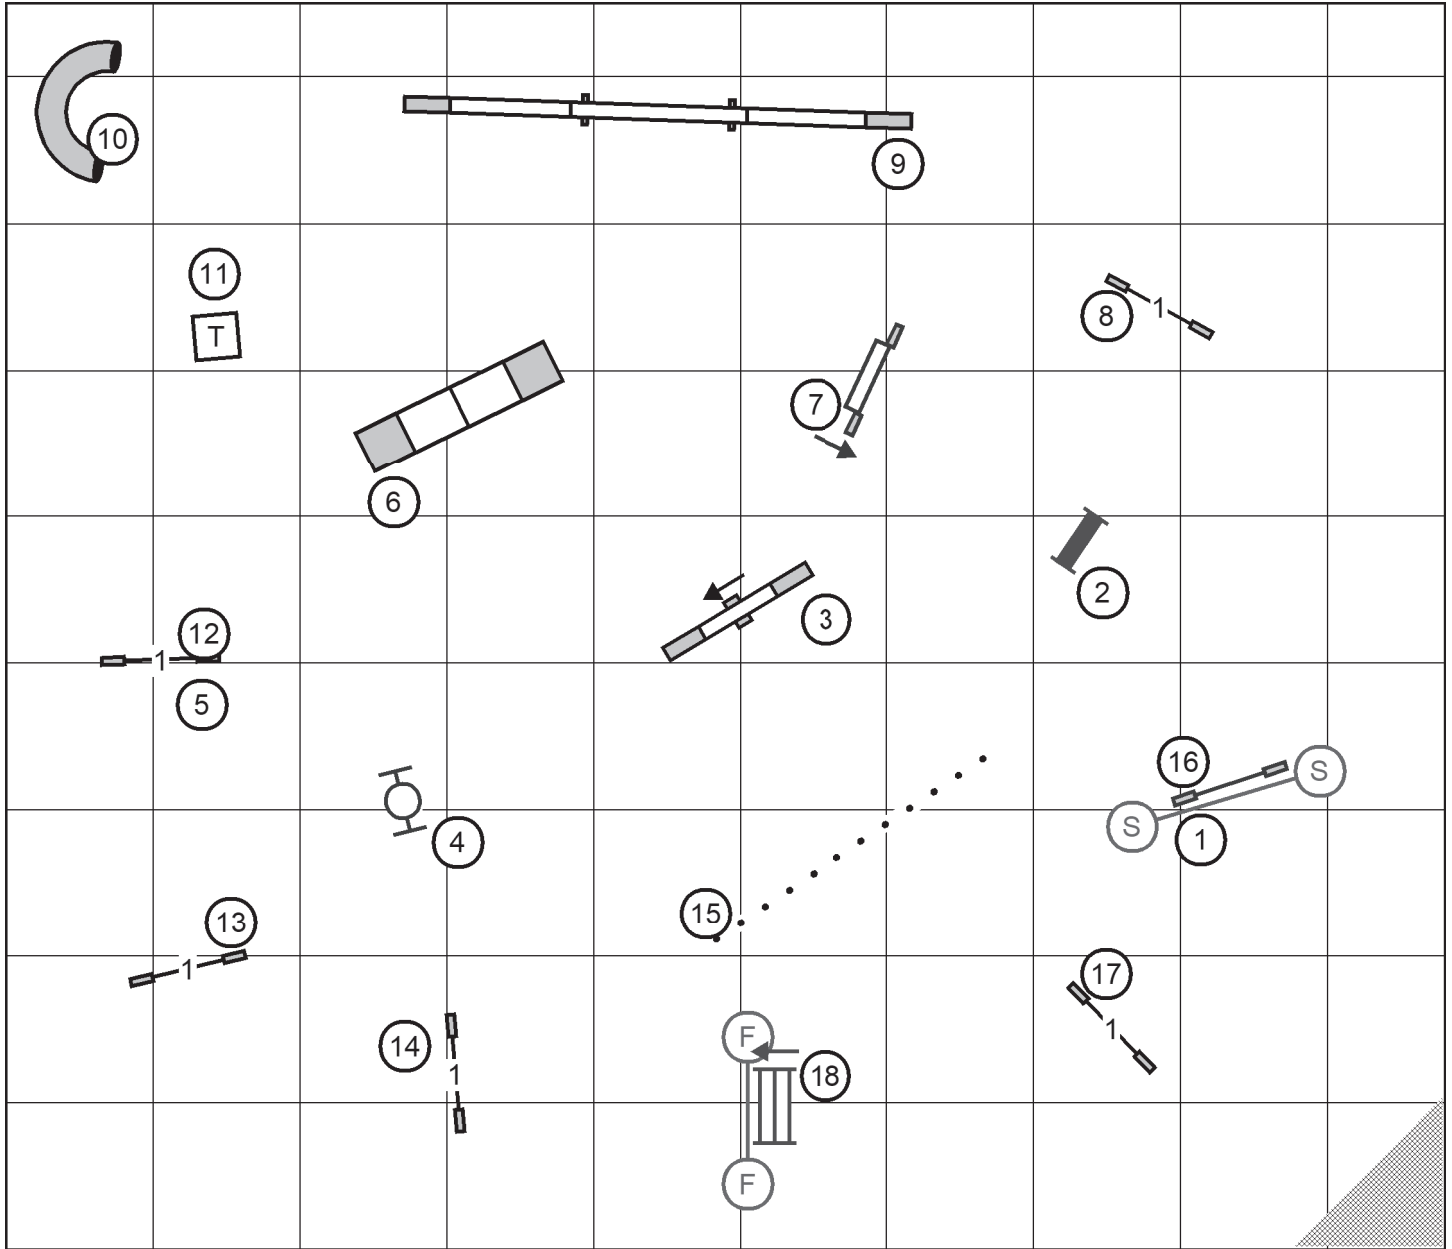

Tarheel Golden Retriever Club
Judge: Bob Jeffers
Saturday: August 28, 2021

Standard: Open
Inside 98' X 85' on ARTIFICIAL TURF
Electronic Timers