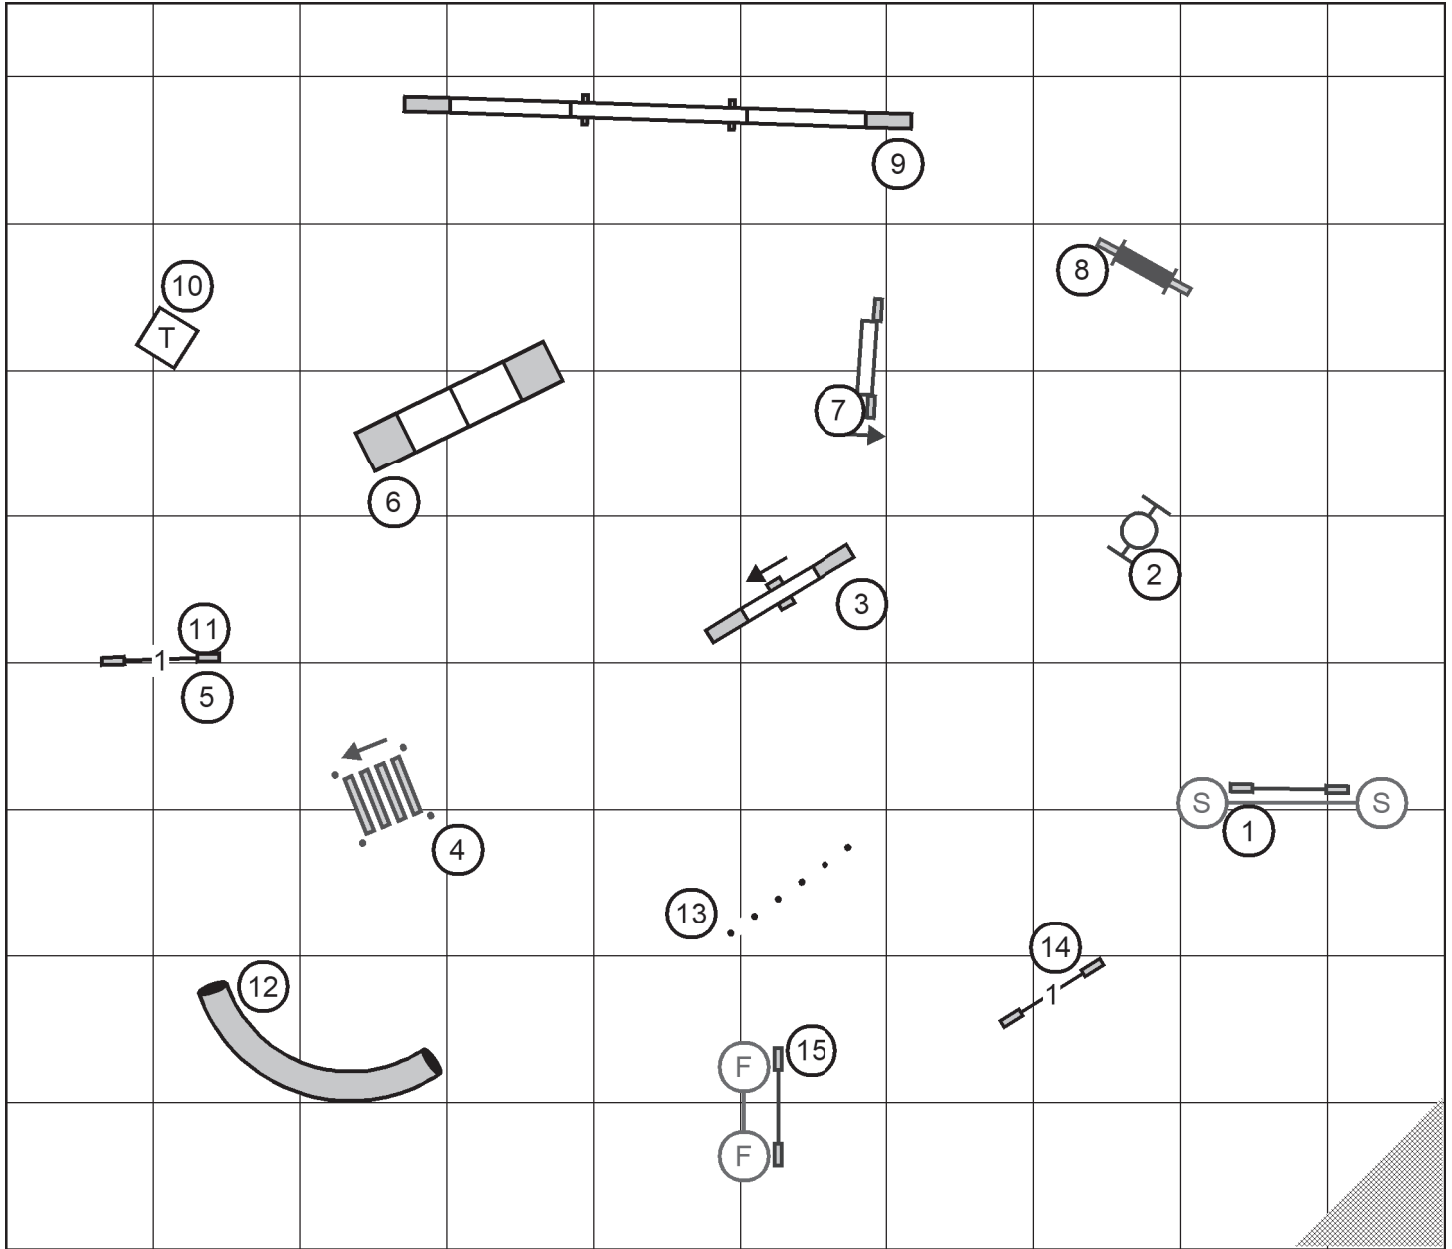

Tarheel Golden Retriever Club
 Judge: Bob Jeffers
 Saturday: August 28, 2021

Standard: Premier
 Inside 98' X 85' on ARTIFICIAL TURF
 Electronic Timers

Tarheel Golden Retriever Club
 Judge: Bob Jeffers
Saturday: August 28, 2021

Standard: Master/Excellent
 Inside 98' X 85' on ARTIFICIAL TURF
 Electronic Timers

Tarheel Golden Retriever Club
 Judge: Bob Jeffers
Saturday: August 28, 2021

Standard: Open
 Inside 98' X 85' on ARTIFICIAL TURF
 Electronic Timers