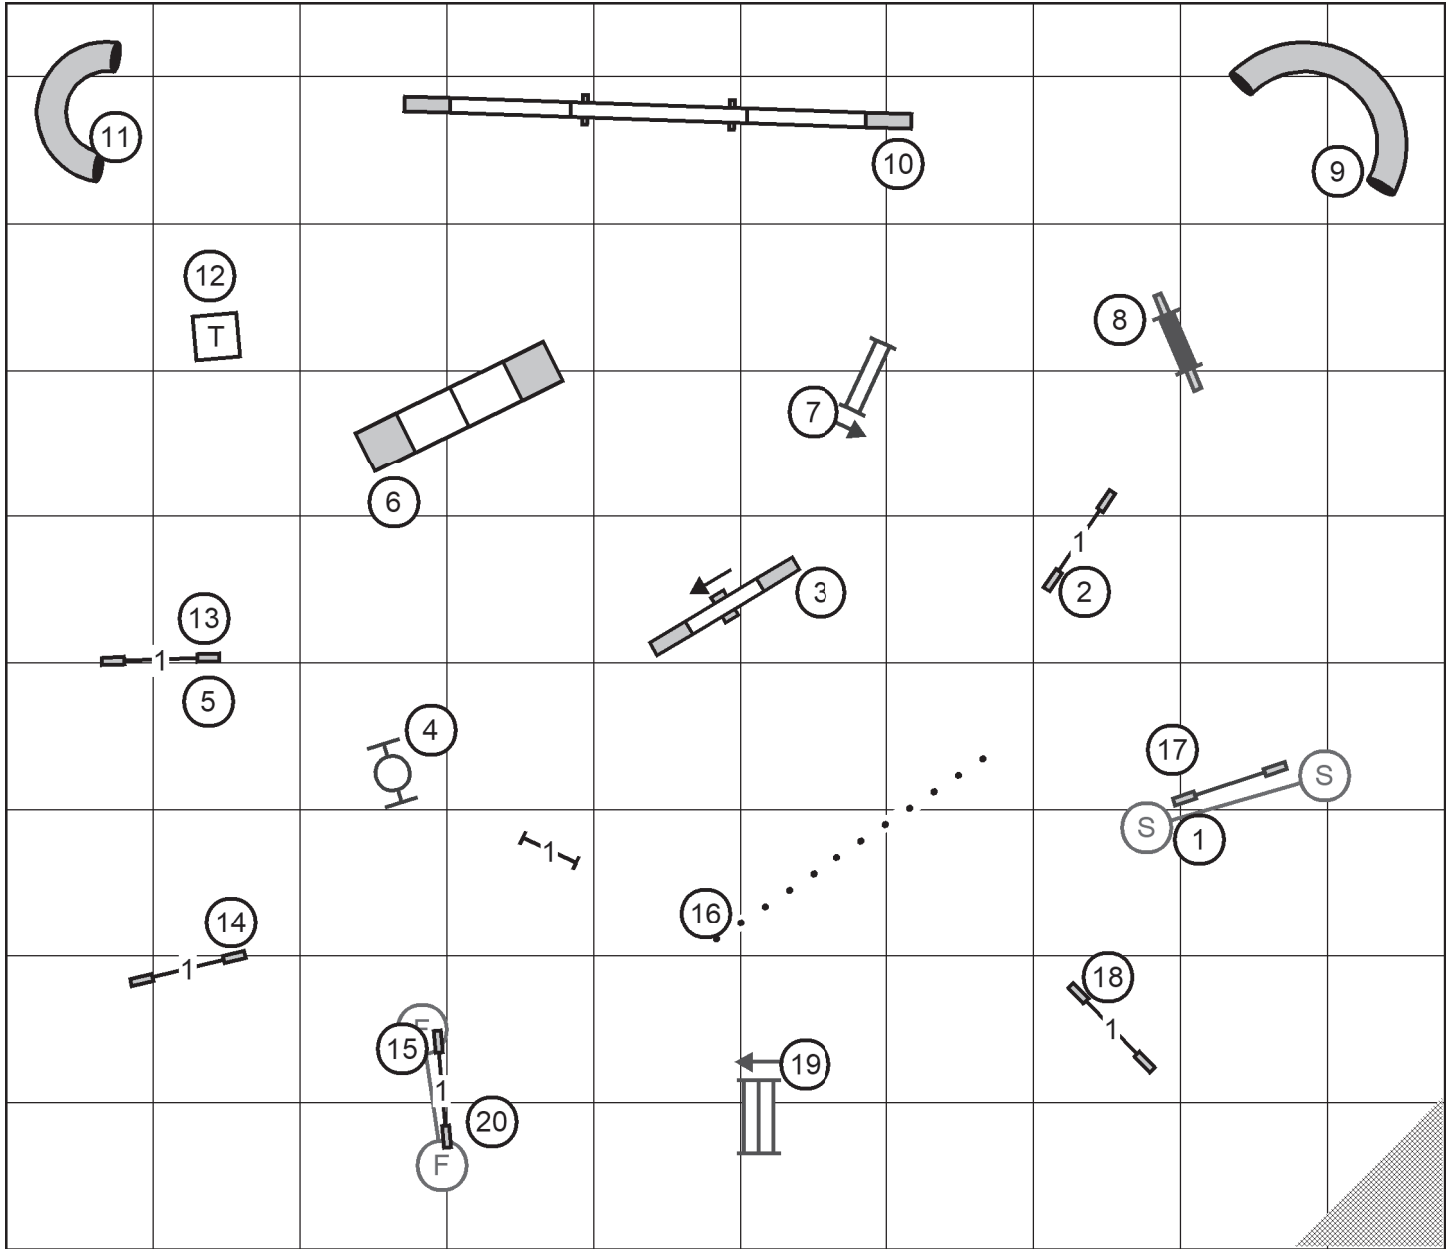

Tarheel Golden Retriever Club
Judge: Bob Jeffers
Saturday: August 28, 2021

Standard: Master/Excellent
Inside 98' X 85' on ARTIFICIAL TURF
Electronic Timers