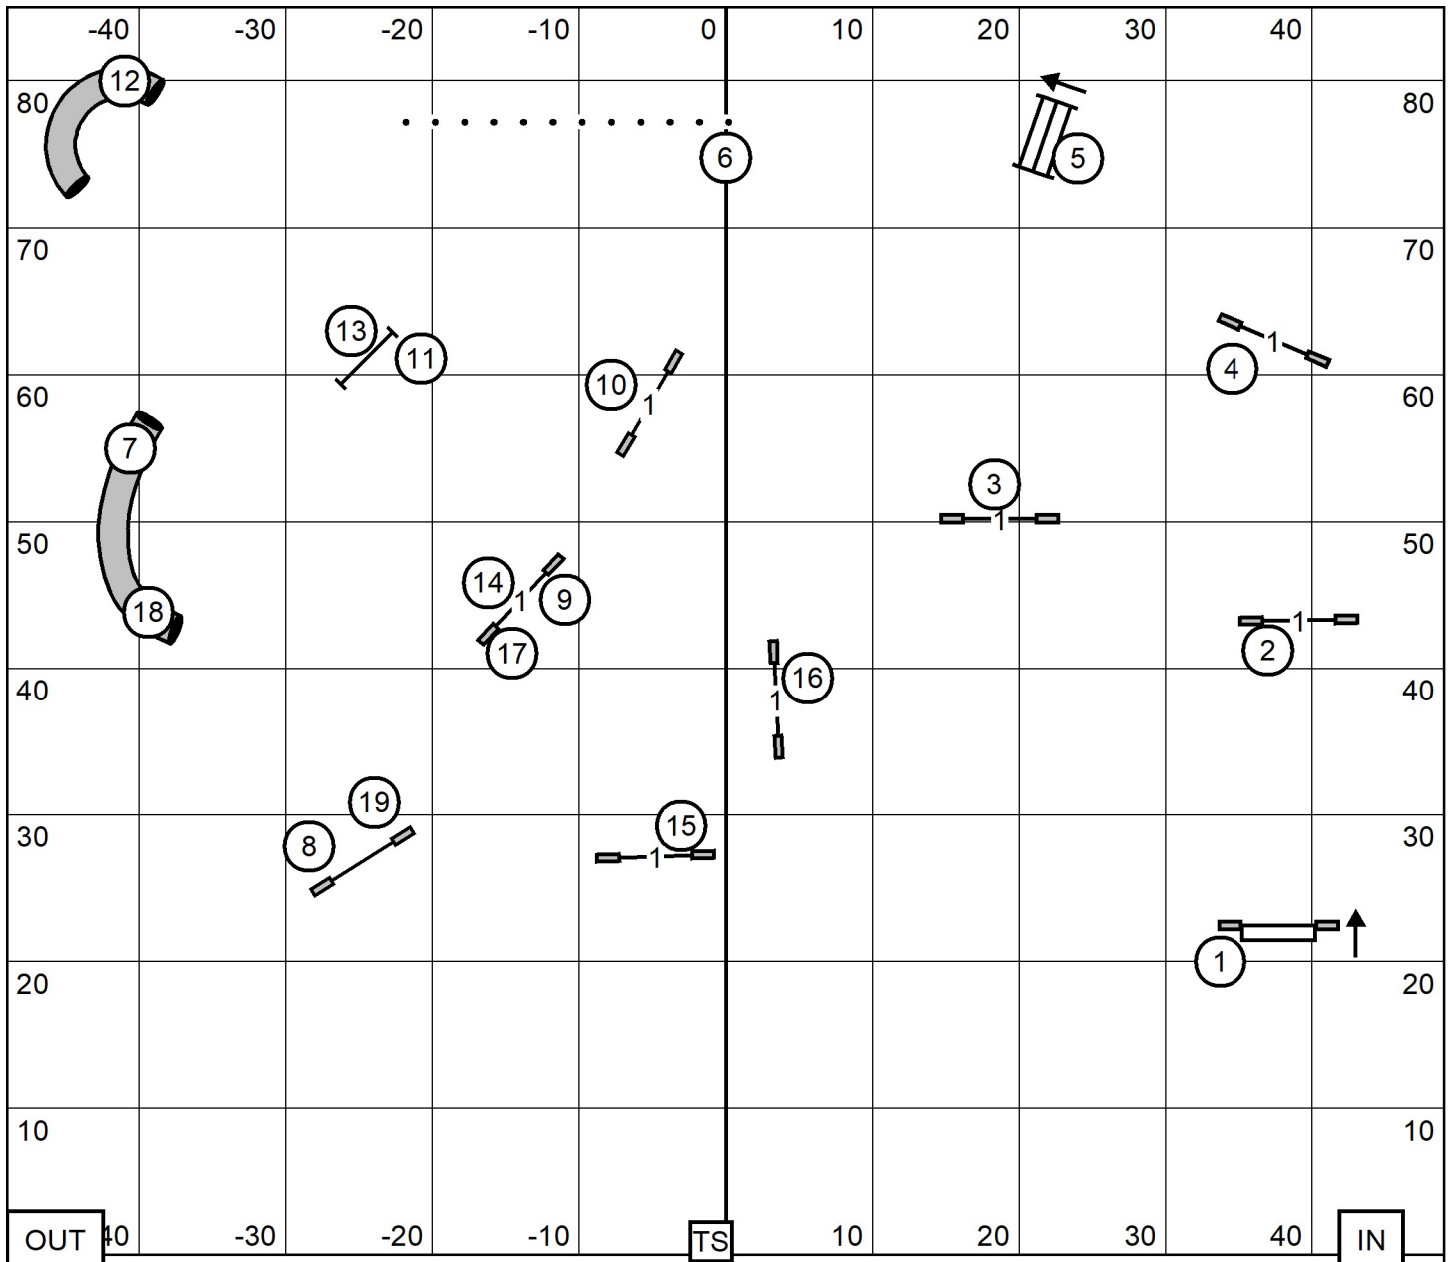

# NOVICE STANDARD

Moore County Kennel Club  
 FRIDAY: October 29, 2021    Indoors, Turf  
 Judge: Sandy Moody            98 x 85

**OPEN  
 JWW**

Moore County Kennel Club  
 FRIDAY: October 29, 2021    Indoors, Turf  
 Judge: Sandy Moody            98 x 85

# OPEN STANDARD

Moore County Kennel Club  
 FRIDAY: October 29, 2021    Indoors, Turf  
 Judge: Sandy Moody            98 x 85