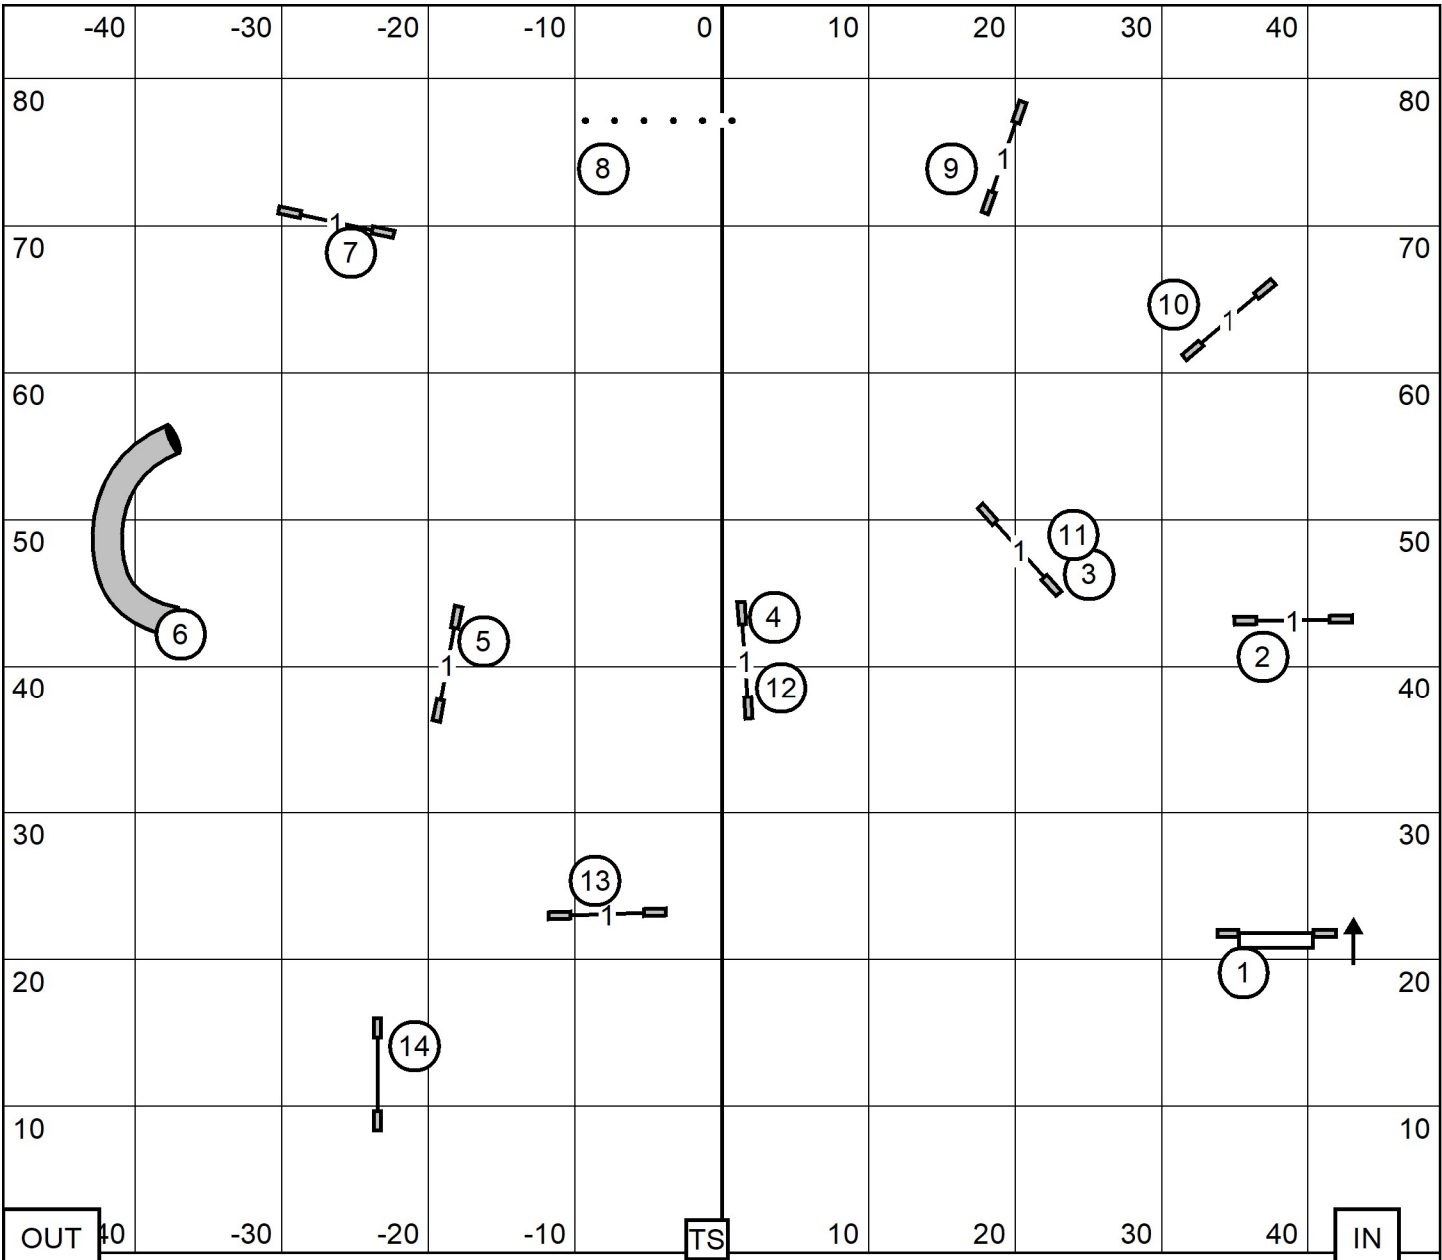

Moore County Kennel Club  
 FRIDAY: October 29, 2021    Indoors, Turf  
 Judge: Sandy Moody            98 x 85

**EX/MAS**  
**JWW**

Moore County Kennel Club  
 FRIDAY: October 29, 2021    Indoors, Turf  
 Judge: Sandy Moody            98 x 85

# EX/MAS STANDARD

Moore County Kennel Club  
 FRIDAY: October 29, 2021    Indoors, Turf  
 Judge: Sandy Moody            98 x 85

# NOVICE JWW

Moore County Kennel Club

FRIDAY: October 29, 2021    Indoors, Turf  
 Judge: Sandy Moody            98 x 85

# OPEN STANDARD

Moore County Kennel Club  
 FRIDAY: October 29, 2021    Indoors, Turf  
 Judge: Sandy Moody            98 x 85