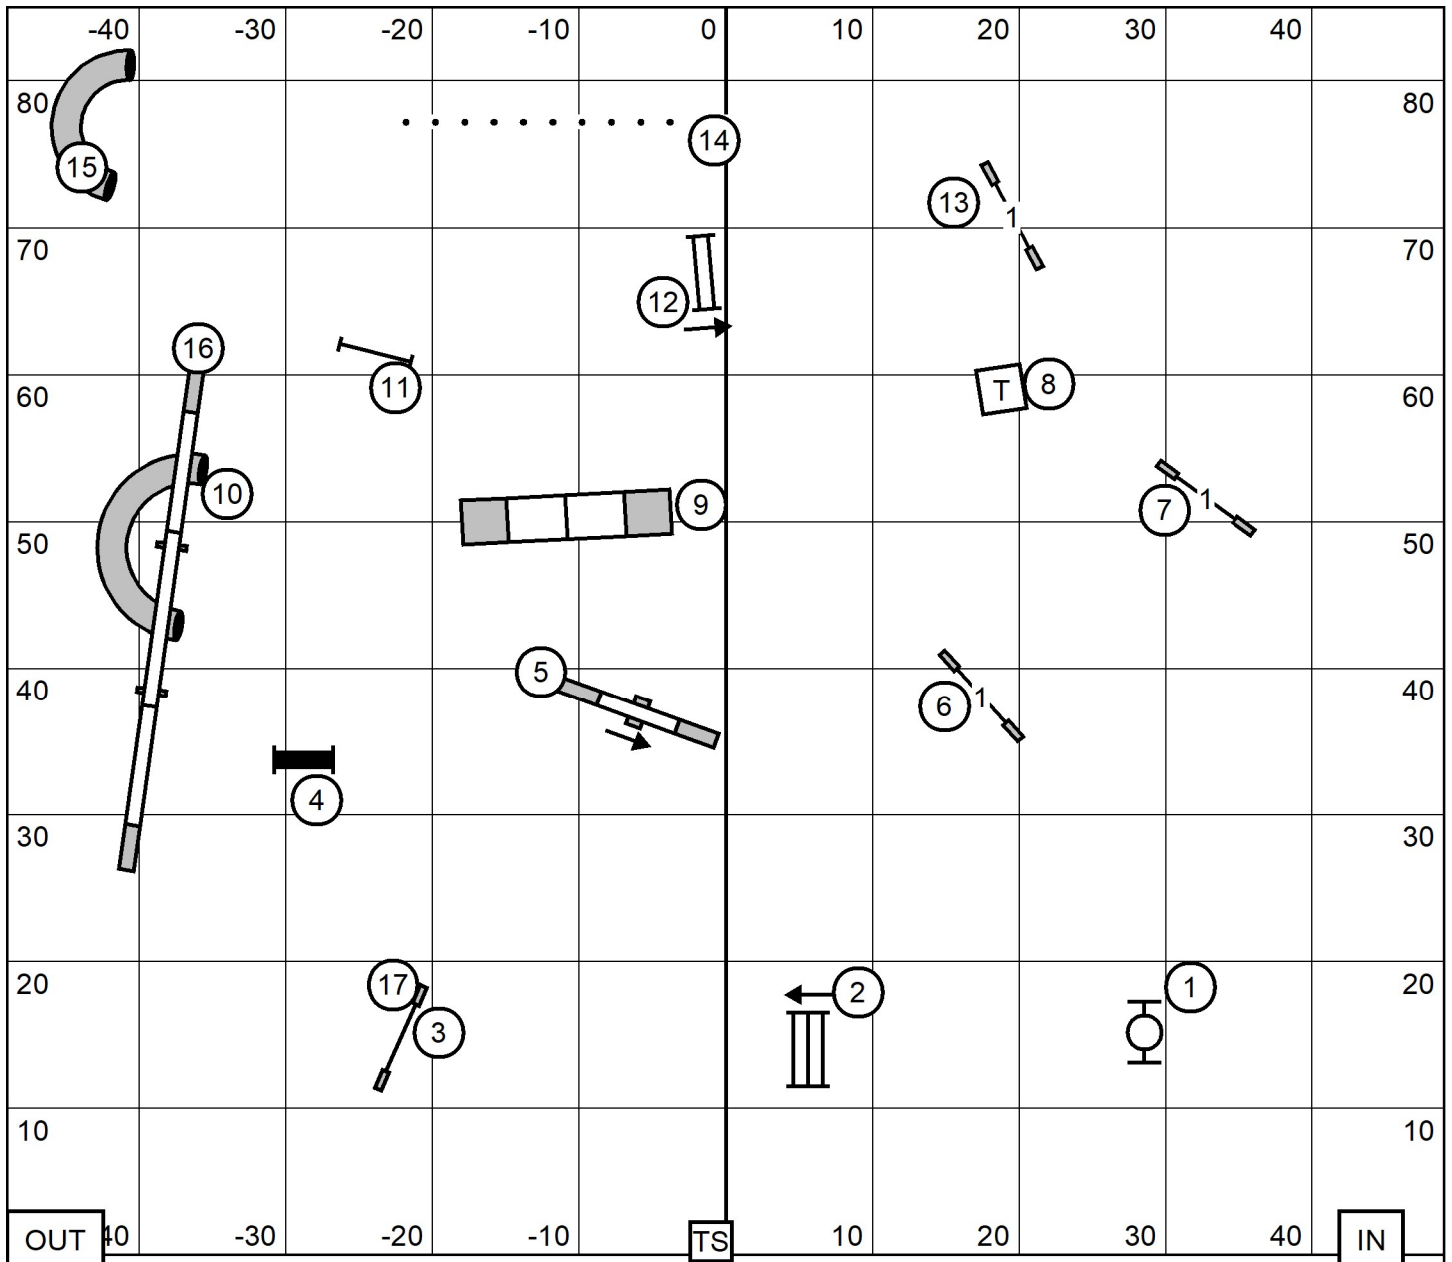

# NOVICE JWW

Moore County Kennel Club

FRIDAY: October 29, 2021    Indoors, Turf  
 Judge: Sandy Moody            98 x 85

# NOVICE STANDARD

Moore County Kennel Club  
 FRIDAY: October 29, 2021    Indoors, Turf  
 Judge: Sandy Moody            98 x 85

**OPEN  
 JWW**

Moore County Kennel Club  
 FRIDAY: October 29, 2021    Indoors, Turf  
 Judge: Sandy Moody            98 x 85