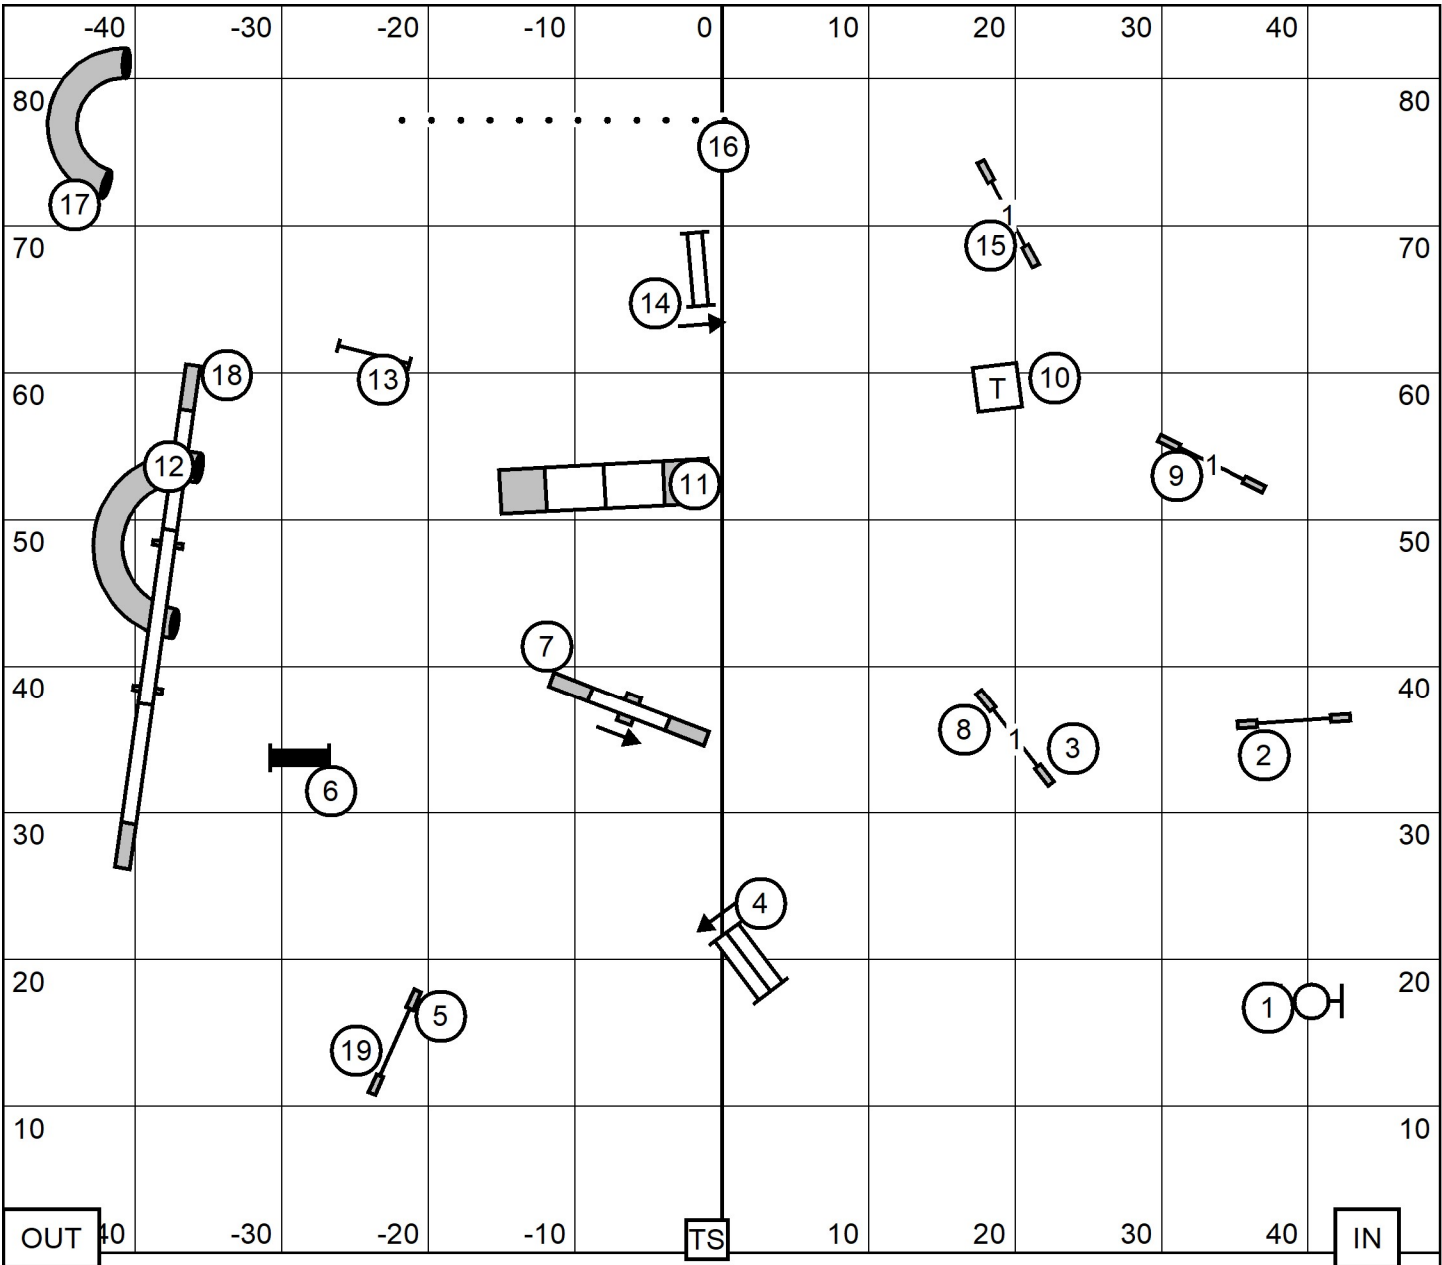

Moore County Kennel Club  
 FRIDAY: October 29, 2021    Indoors, Turf  
 Judge: Sandy Moody            98 x 85

**EX/MAS**  
**JWW**

Moore County Kennel Club  
 FRIDAY: October 29, 2021    Indoors, Turf  
 Judge: Sandy Moody            98 x 85

# EX/MAS STANDARD

Moore County Kennel Club  
 FRIDAY: October 29, 2021    Indoors, Turf  
 Judge: Sandy Moody            98 x 85

# NOVICE JWW

Moore County Kennel Club

FRIDAY: October 29, 2021    Indoors, Turf  
 Judge: Sandy Moody            98 x 85

# OPEN STANDARD

Moore County Kennel Club  
 FRIDAY: October 29, 2021    Indoors, Turf  
 Judge: Sandy Moody            98 x 85