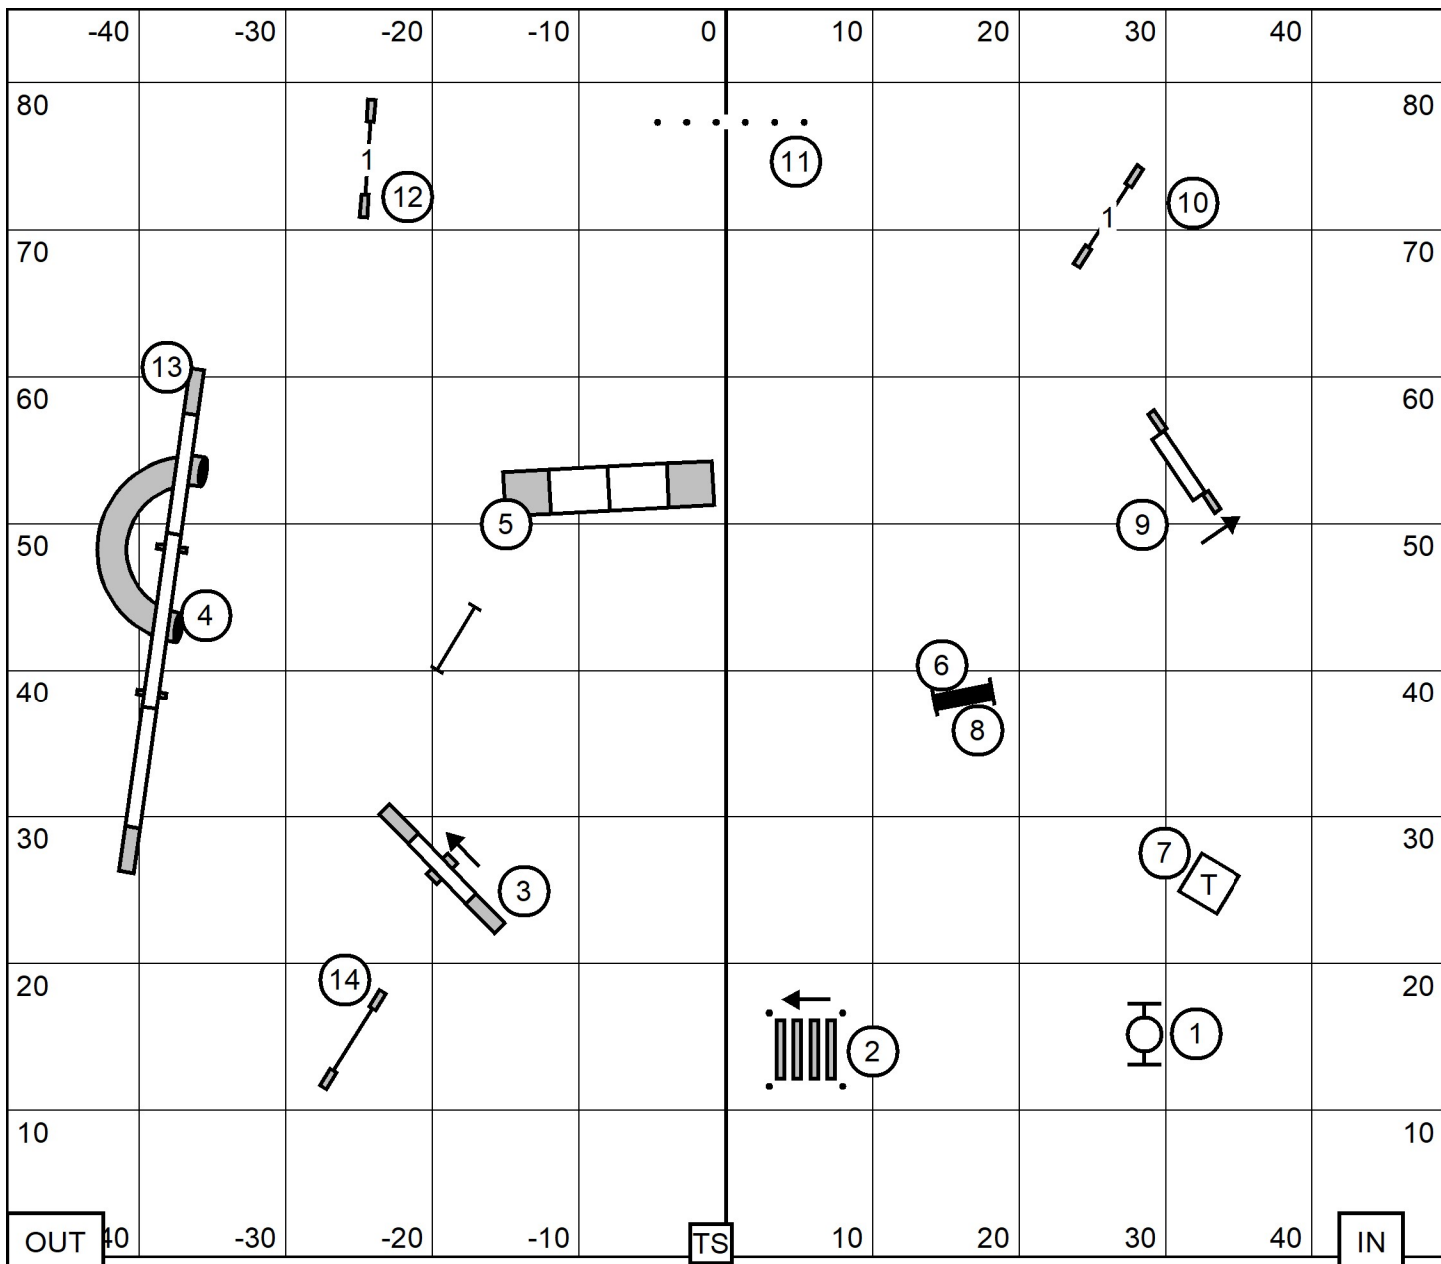

Moore County Kennel Club  
 FRIDAY: October 29, 2021    Indoors, Turf  
 Judge: Sandy Moody            98 x 85

**EX/MAS**  
**JWW**

Moore County Kennel Club  
 FRIDAY: October 29, 2021    Indoors, Turf  
 Judge: Sandy Moody            98 x 85

# EX/MAS STANDARD

Moore County Kennel Club  
 FRIDAY: October 29, 2021    Indoors, Turf  
 Judge: Sandy Moody            98 x 85

# NOVICE JWW

Moore County Kennel Club

FRIDAY: October 29, 2021    Indoors, Turf  
 Judge: Sandy Moody            98 x 85

# OPEN STANDARD

Moore County Kennel Club  
 FRIDAY: October 29, 2021    Indoors, Turf  
 Judge: Sandy Moody            98 x 85