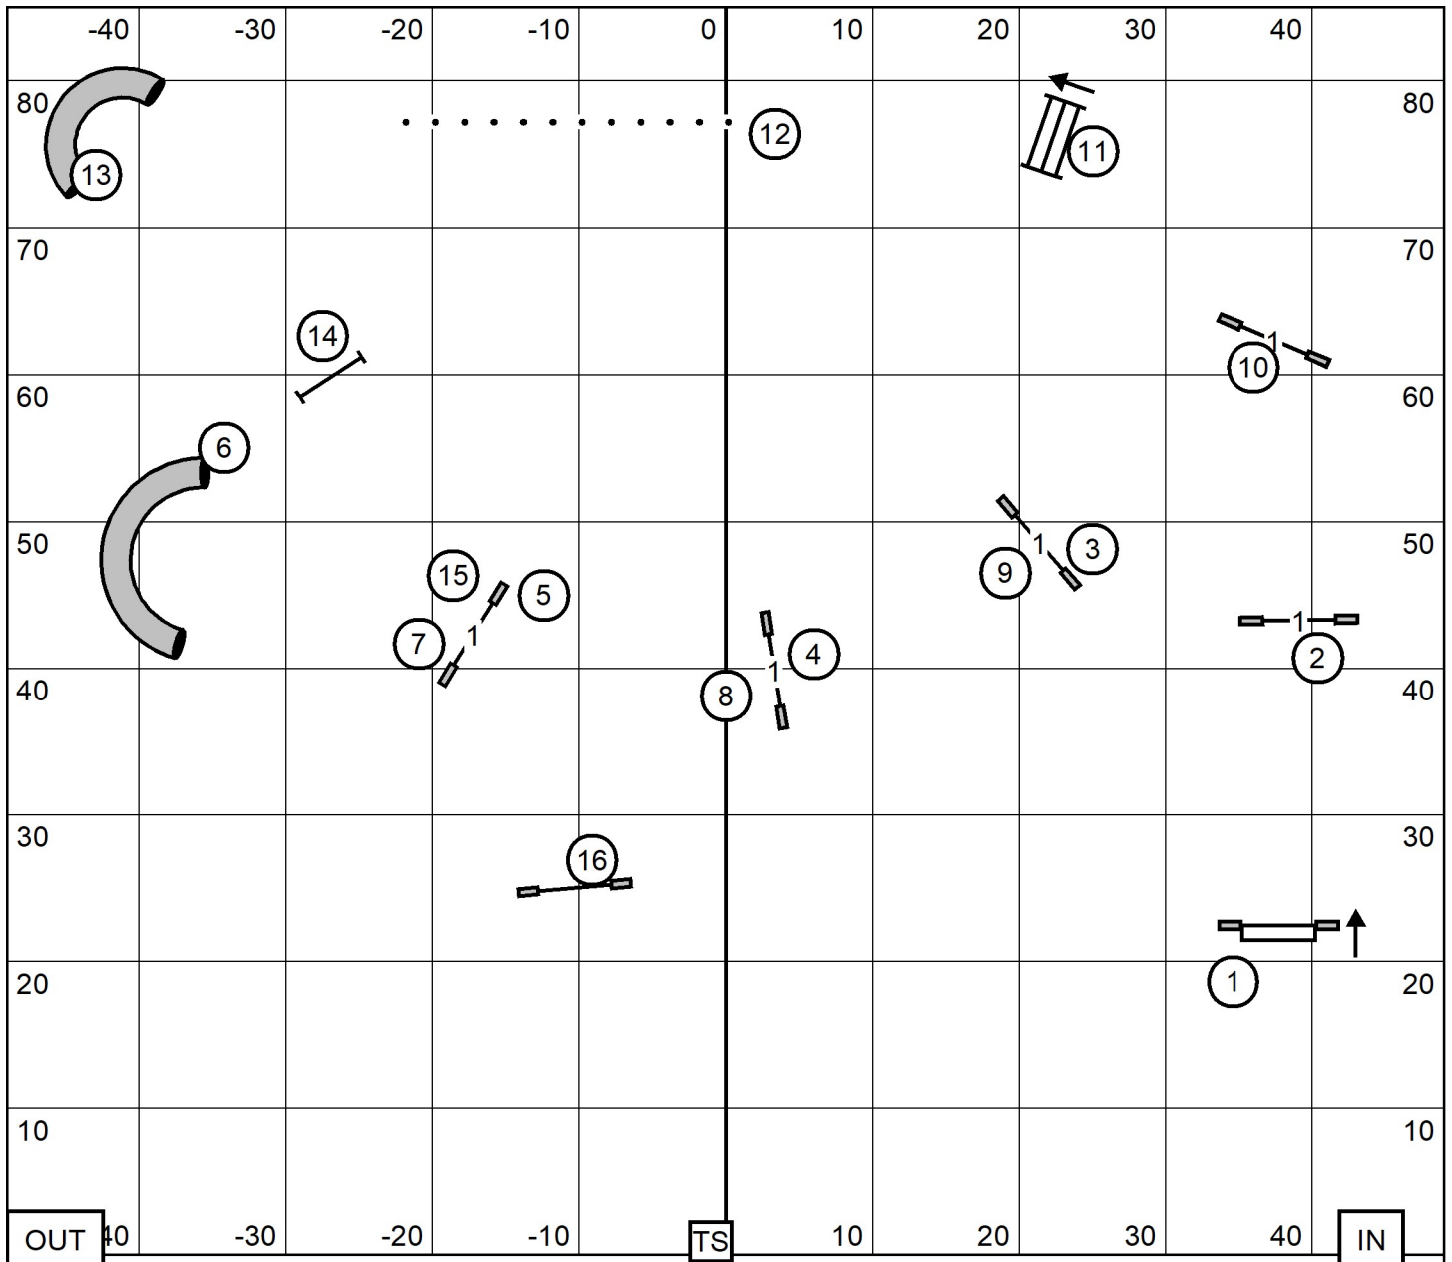

Moore County Kennel Club  
 FRIDAY: October 29, 2021    Indoors, Turf  
 Judge: Sandy Moody            98 x 85

**EX/MAS**  
**JWW**

Moore County Kennel Club  
 FRIDAY: October 29, 2021    Indoors, Turf  
 Judge: Sandy Moody            98 x 85

# EX/MAS STANDARD

Moore County Kennel Club  
 FRIDAY: October 29, 2021    Indoors, Turf  
 Judge: Sandy Moody            98 x 85

# NOVICE JWW

Moore County Kennel Club

FRIDAY: October 29, 2021    Indoors, Turf  
 Judge: Sandy Moody            98 x 85

# NOVICE STANDARD

Moore County Kennel Club  
 FRIDAY: October 29, 2021    Indoors, Turf  
 Judge: Sandy Moody            98 x 85

**OPEN  
 JWW**

Moore County Kennel Club  
 FRIDAY: October 29, 2021    Indoors, Turf  
 Judge: Sandy Moody            98 x 85