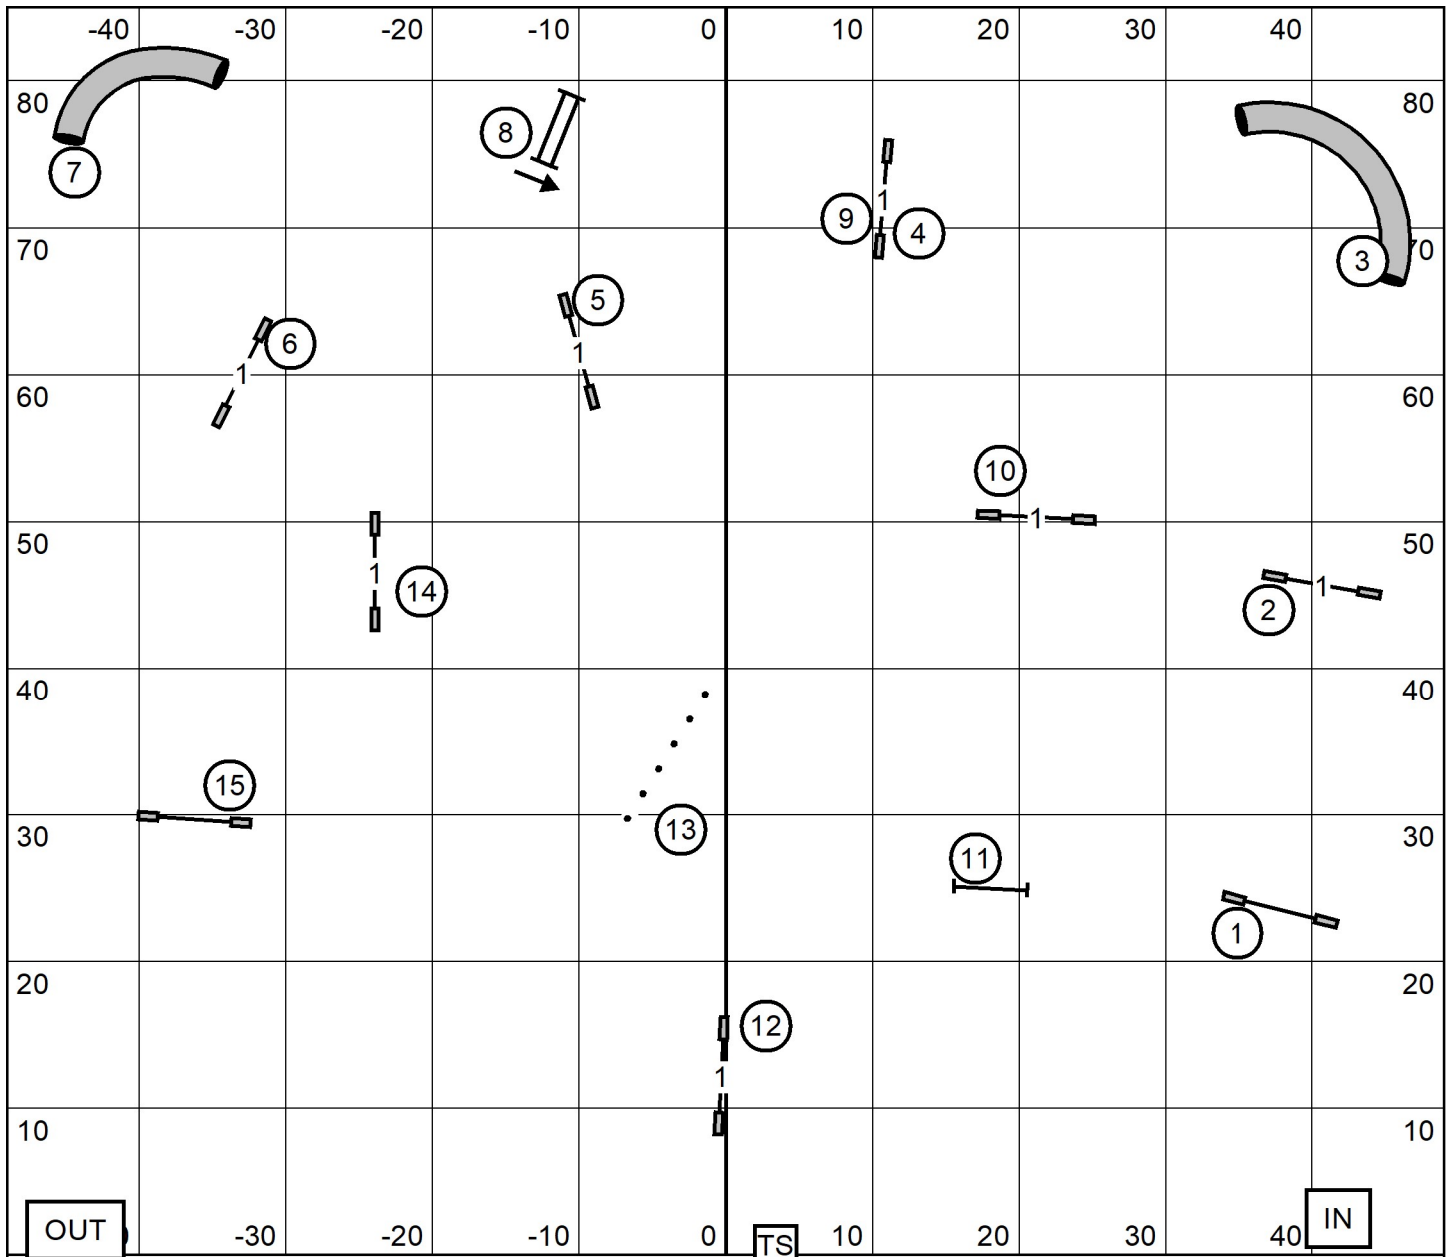

Moore County Kennel Club
 SUNDAY: October 31, 2021 Indoors, Turf
 Judge: Sandy Moody 98 x 85

EX/MAS
JWW

Moore County Kennel Club

SUNDAY: October 31, 2021 Indoors, Turf
 Judge: Sandy Moody 98 x 85

**EX/MAS
 STANDARD**

Moore County Kennel Club
 SUNDAY: October 31, 2021 Indoors, Turf
 Judge: Sandy Moody 98 x 85

NOVICE JWW

OUT

TS

IN

Moore County Kennel Club
 SUNDAY: October 31, 2021 Indoors, Turf
 Judge: Sandy Moody 98 x 85

NOVICE STANDARD

Moore County Kennel Club
 SUNDAY: October 31, 2021 Indoors, Turf
 Judge: Sandy Moody 98 x 85

**OPEN
 JWW**

Moore County Kennel Club
 SUNDAY: October 31, 2021 Indoors, Turf
 Judge: Sandy Moody 98 x 85

OPEN STANDARD

Moore County Kennel Club
 SUNDAY: October 31, 2021 Indoors, Turf
 Judge: Sandy Moody 98 x 85

T2B