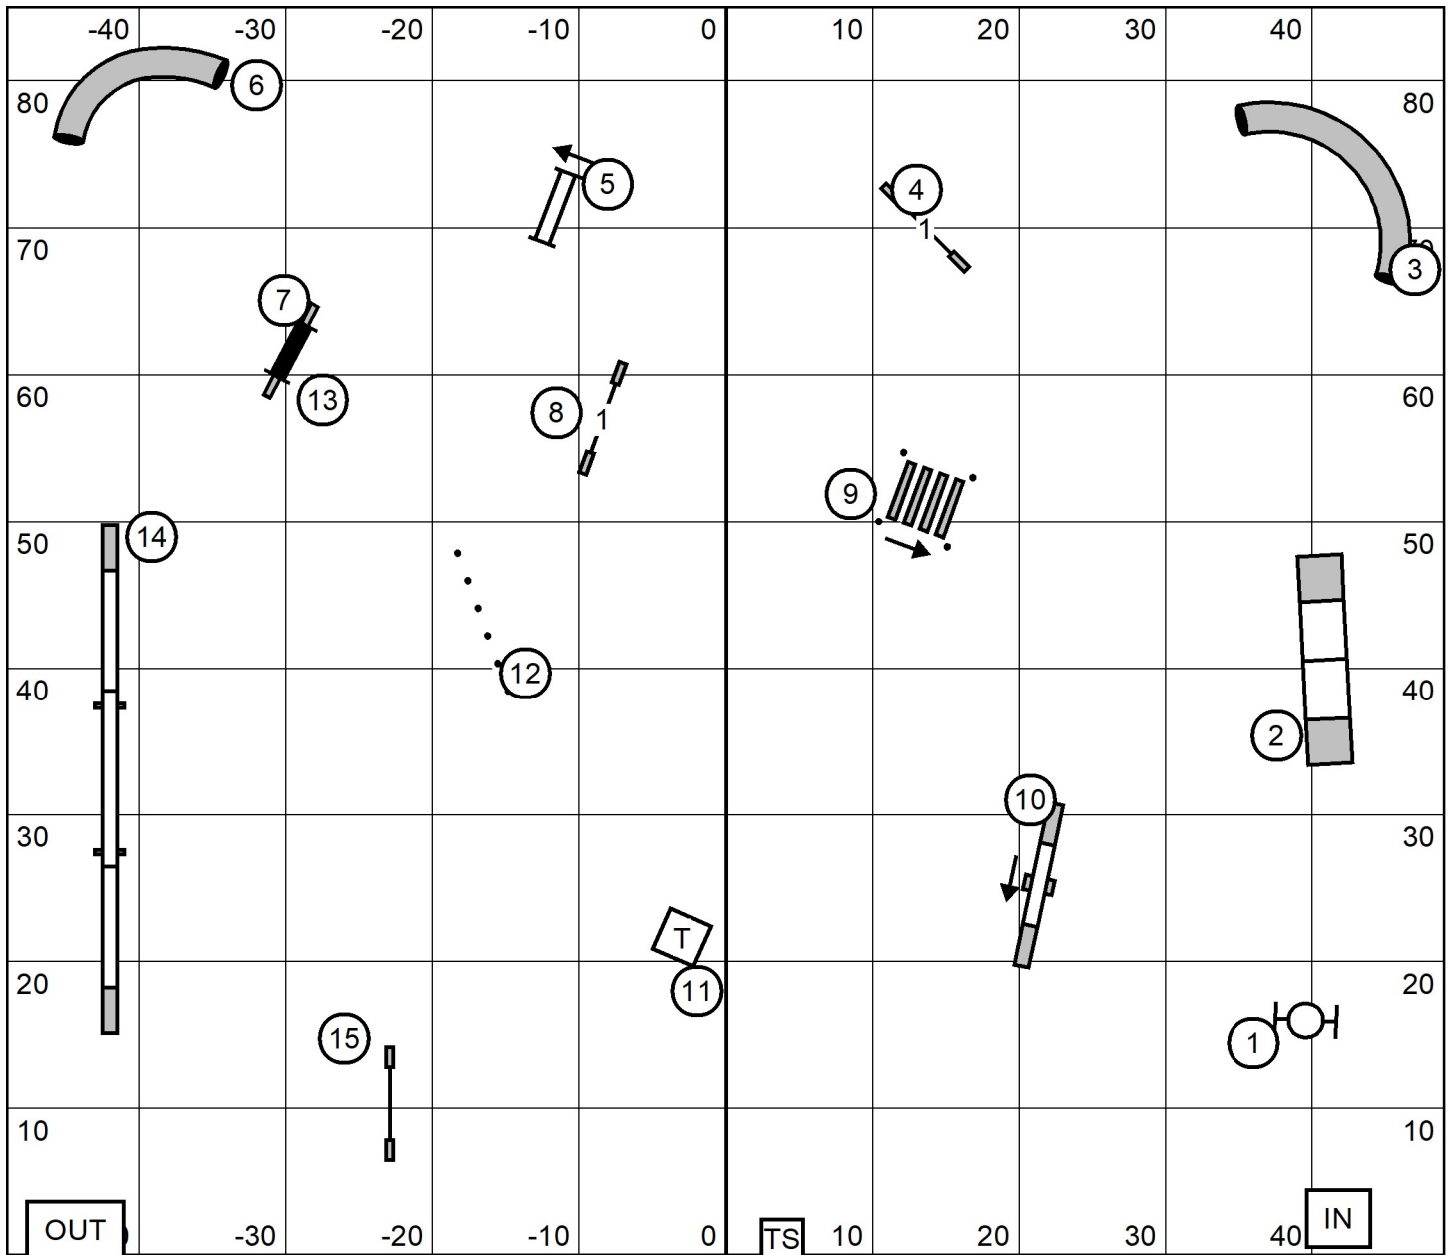

Moore County Kennel Club
 SUNDAY: October 31, 2021 Indoors, Turf
 Judge: Sandy Moody 98 x 85

EX/MAS
JWW

Moore County Kennel Club

SUNDAY: October 31, 2021 Indoors, Turf
 Judge: Sandy Moody 98 x 85

**EX/MAS
 STANDARD**

Moore County Kennel Club
 SUNDAY: October 31, 2021 Indoors, Turf
 Judge: Sandy Moody 98 x 85

NOVICE JWW

OUT

TS

IN

Moore County Kennel Club
 SUNDAY: October 31, 2021 Indoors, Turf
 Judge: Sandy Moody 98 x 85

NOVICE STANDARD

Moore County Kennel Club
 SUNDAY: October 31, 2021 Indoors, Turf
 Judge: Sandy Moody 98 x 85

**OPEN
 JWW**

Moore County Kennel Club
 SUNDAY: October 31, 2021 Indoors, Turf
 Judge: Sandy Moody 98 x 85

OPEN STANDARD

Moore County Kennel Club
 SUNDAY: October 31, 2021 Indoors, Turf
 Judge: Sandy Moody 98 x 85

T2B