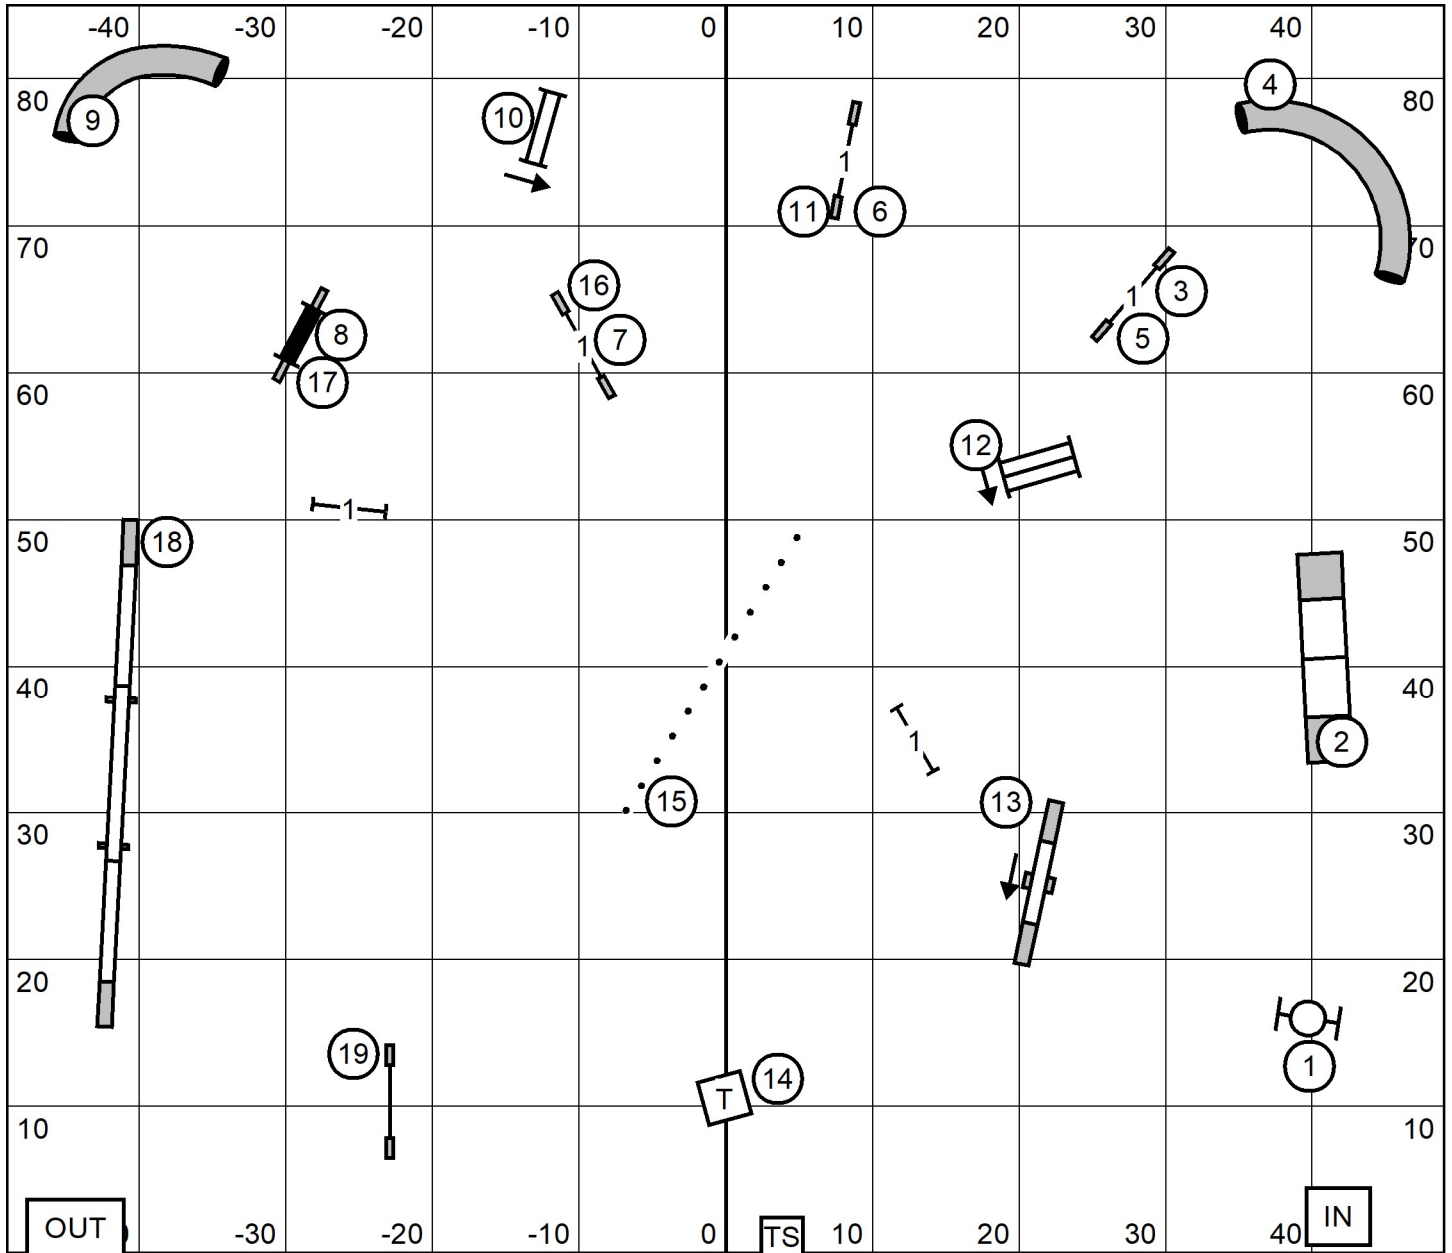

Moore County Kennel Club
 SUNDAY: October 31, 2021 Indoors, Turf
 Judge: Sandy Moody 98 x 85

EX/MAS
JWW

Moore County Kennel Club

SUNDAY: October 31, 2021 Indoors, Turf
 Judge: Sandy Moody 98 x 85

**EX/MAS
 STANDARD**

Moore County Kennel Club
 SUNDAY: October 31, 2021 Indoors, Turf
 Judge: Sandy Moody 98 x 85

NOVICE JWW

OUT

TS

IN

Moore County Kennel Club
 SUNDAY: October 31, 2021 Indoors, Turf
 Judge: Sandy Moody 98 x 85

NOVICE STANDARD

Moore County Kennel Club
 SUNDAY: October 31, 2021 Indoors, Turf
 Judge: Sandy Moody 98 x 85

**OPEN
 JWW**

Moore County Kennel Club
 SUNDAY: October 31, 2021 Indoors, Turf
 Judge: Sandy Moody 98 x 85

OPEN STANDARD

Moore County Kennel Club
 SUNDAY: October 31, 2021 Indoors, Turf
 Judge: Sandy Moody 98 x 85

T2B