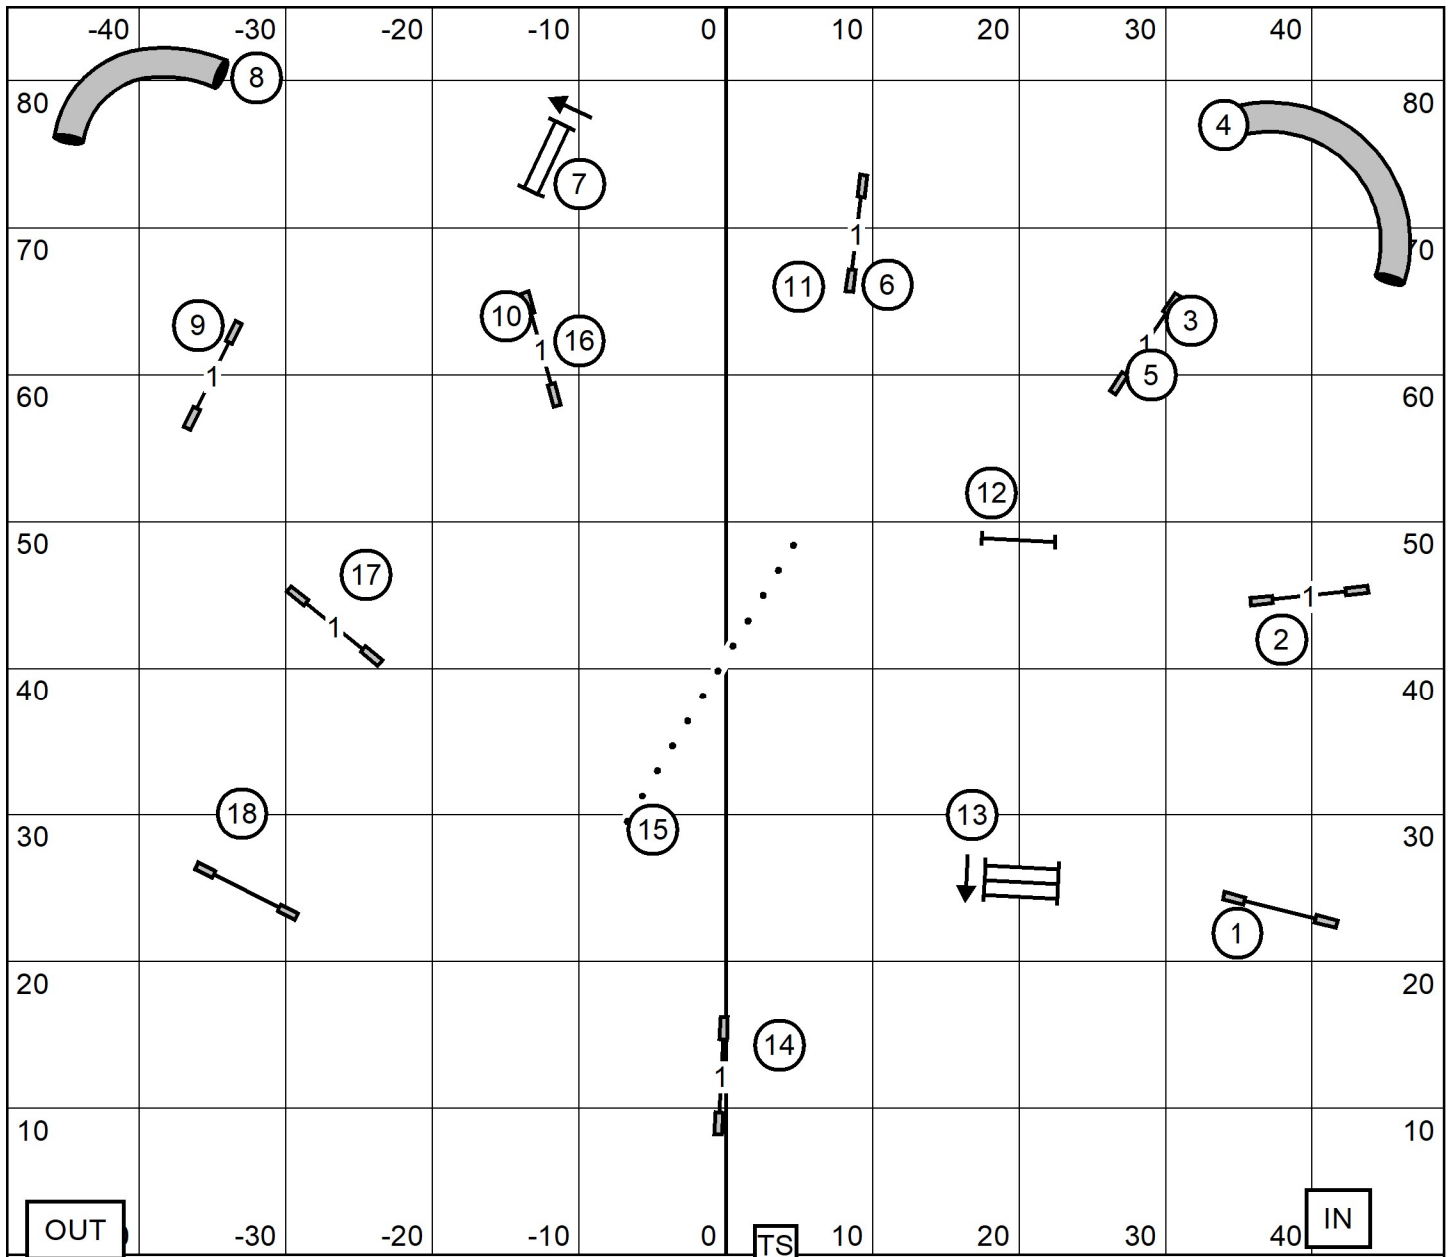

Moore County Kennel Club
 SUNDAY: October 31, 2021 Indoors, Turf
 Judge: Sandy Moody 98 x 85

EX/MAS
JWW

Moore County Kennel Club

SUNDAY: October 31, 2021 Indoors, Turf
 Judge: Sandy Moody 98 x 85

**EX/MAS
 STANDARD**

Moore County Kennel Club
 SUNDAY: October 31, 2021 Indoors, Turf
 Judge: Sandy Moody 98 x 85

NOVICE JWW

OUT

TS

IN

Moore County Kennel Club
 SUNDAY: October 31, 2021 Indoors, Turf
 Judge: Sandy Moody 98 x 85

NOVICE STANDARD

Moore County Kennel Club
 SUNDAY: October 31, 2021 Indoors, Turf
 Judge: Sandy Moody 98 x 85

**OPEN
 JWW**

Moore County Kennel Club
 SUNDAY: October 31, 2021 Indoors, Turf
 Judge: Sandy Moody 98 x 85

OPEN STANDARD

Moore County Kennel Club
 SUNDAY: October 31, 2021 Indoors, Turf
 Judge: Sandy Moody 98 x 85

T2B