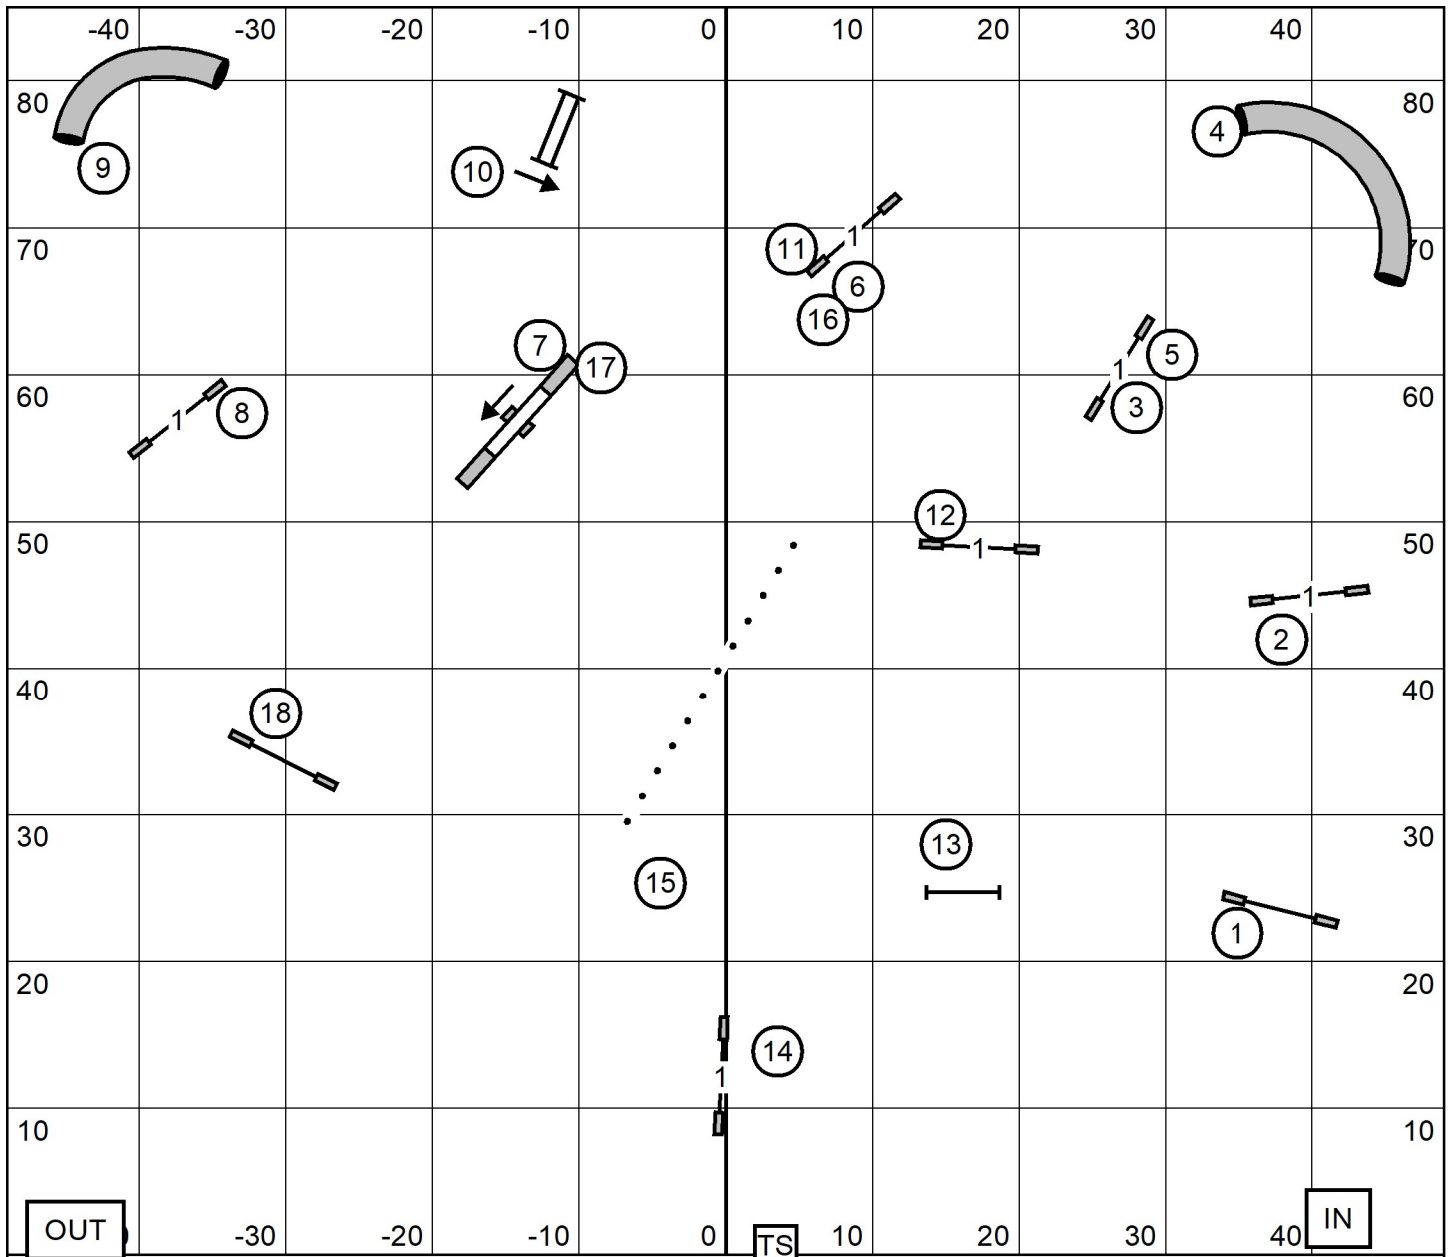

Moore County Kennel Club
 SUNDAY: October 31, 2021 Indoors, Turf
 Judge: Sandy Moody 98 x 85

NOVICE JWW

OUT

TS

IN

Moore County Kennel Club
 SUNDAY: October 31, 2021 Indoors, Turf
 Judge: Sandy Moody 98 x 85

NOVICE STANDARD

Moore County Kennel Club
 SUNDAY: October 31, 2021 Indoors, Turf
 Judge: Sandy Moody 98 x 85

**OPEN
 JWW**

Moore County Kennel Club
 SUNDAY: October 31, 2021 Indoors, Turf
 Judge: Sandy Moody 98 x 85

OPEN STANDARD

Moore County Kennel Club
 SUNDAY: October 31, 2021 Indoors, Turf
 Judge: Sandy Moody 98 x 85

T2B