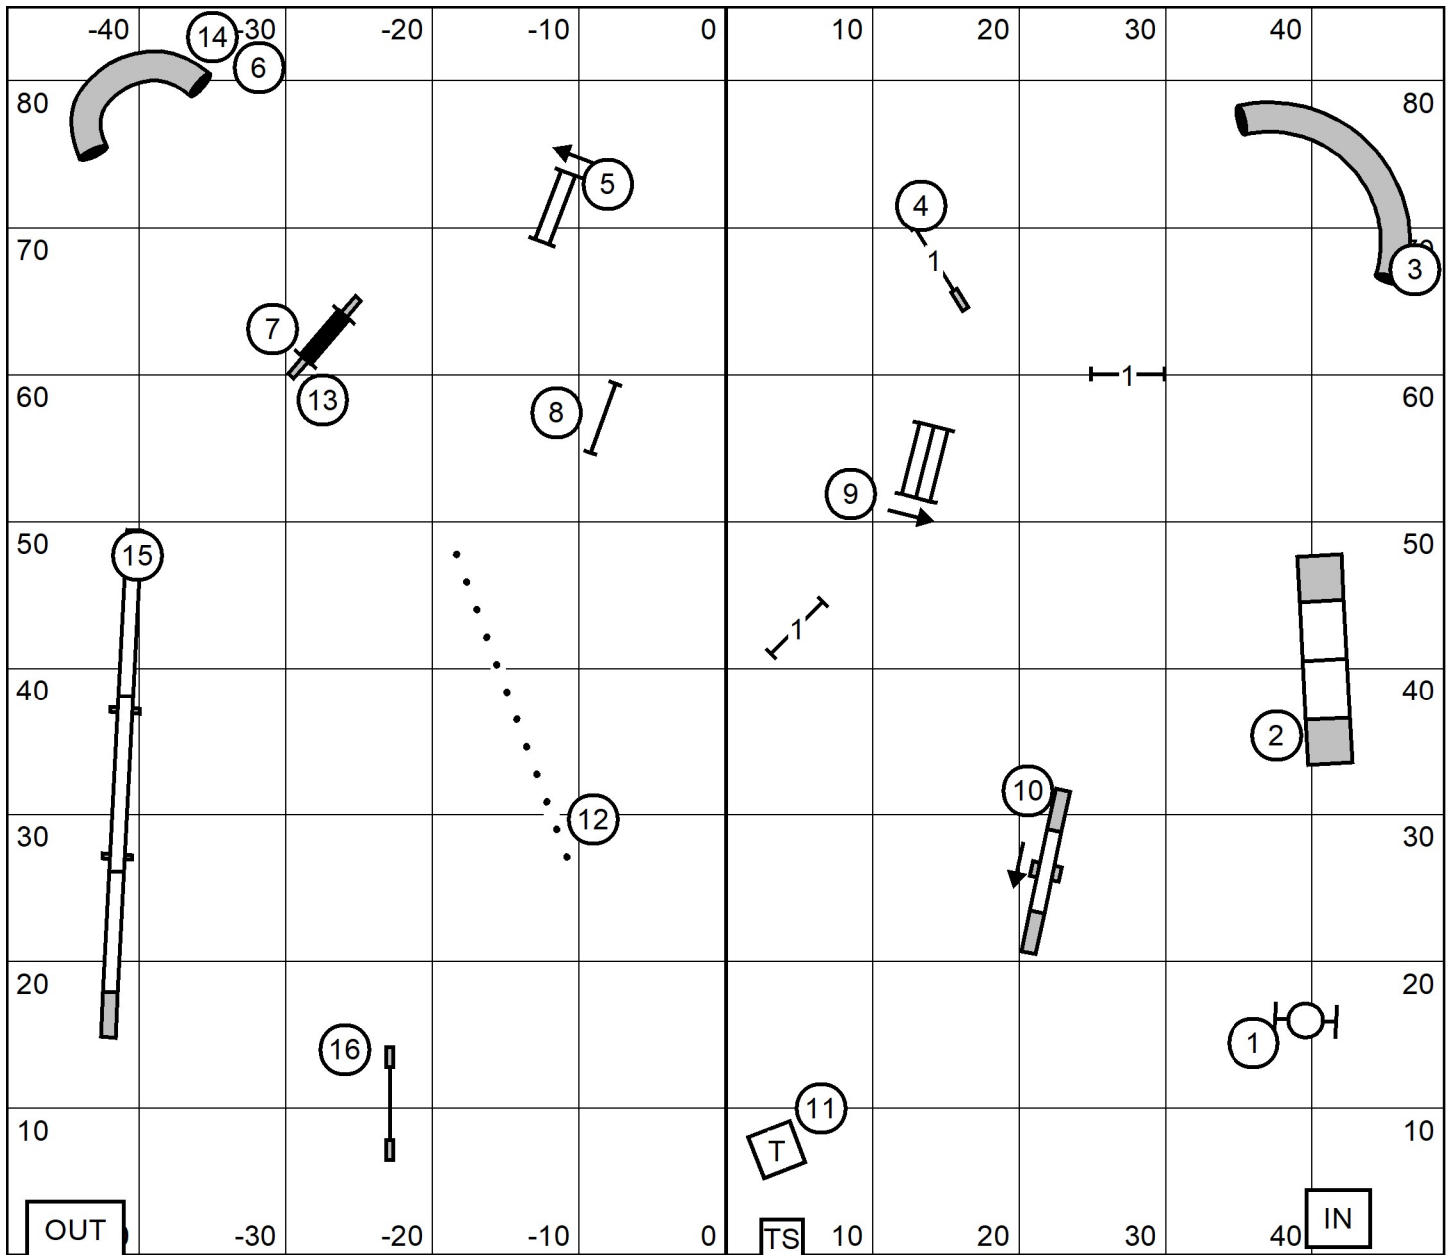

Moore County Kennel Club
 SUNDAY: October 31, 2021 Indoors, Turf
 Judge: Sandy Moody 98 x 85

EX/MAS
JWW

Moore County Kennel Club

SUNDAY: October 31, 2021 Indoors, Turf
 Judge: Sandy Moody 98 x 85

**EX/MAS
 STANDARD**

Moore County Kennel Club
 SUNDAY: October 31, 2021 Indoors, Turf
 Judge: Sandy Moody 98 x 85

NOVICE JWW

OUT

TS

IN

Moore County Kennel Club
 SUNDAY: October 31, 2021 Indoors, Turf
 Judge: Sandy Moody 98 x 85

NOVICE STANDARD

Moore County Kennel Club
 SUNDAY: October 31, 2021 Indoors, Turf
 Judge: Sandy Moody 98 x 85

**OPEN
 JWW**

Moore County Kennel Club
 SUNDAY: October 31, 2021 Indoors, Turf
 Judge: Sandy Moody 98 x 85

OPEN STANDARD

Moore County Kennel Club
 SUNDAY: October 31, 2021 Indoors, Turf
 Judge: Sandy Moody 98 x 85

T2B