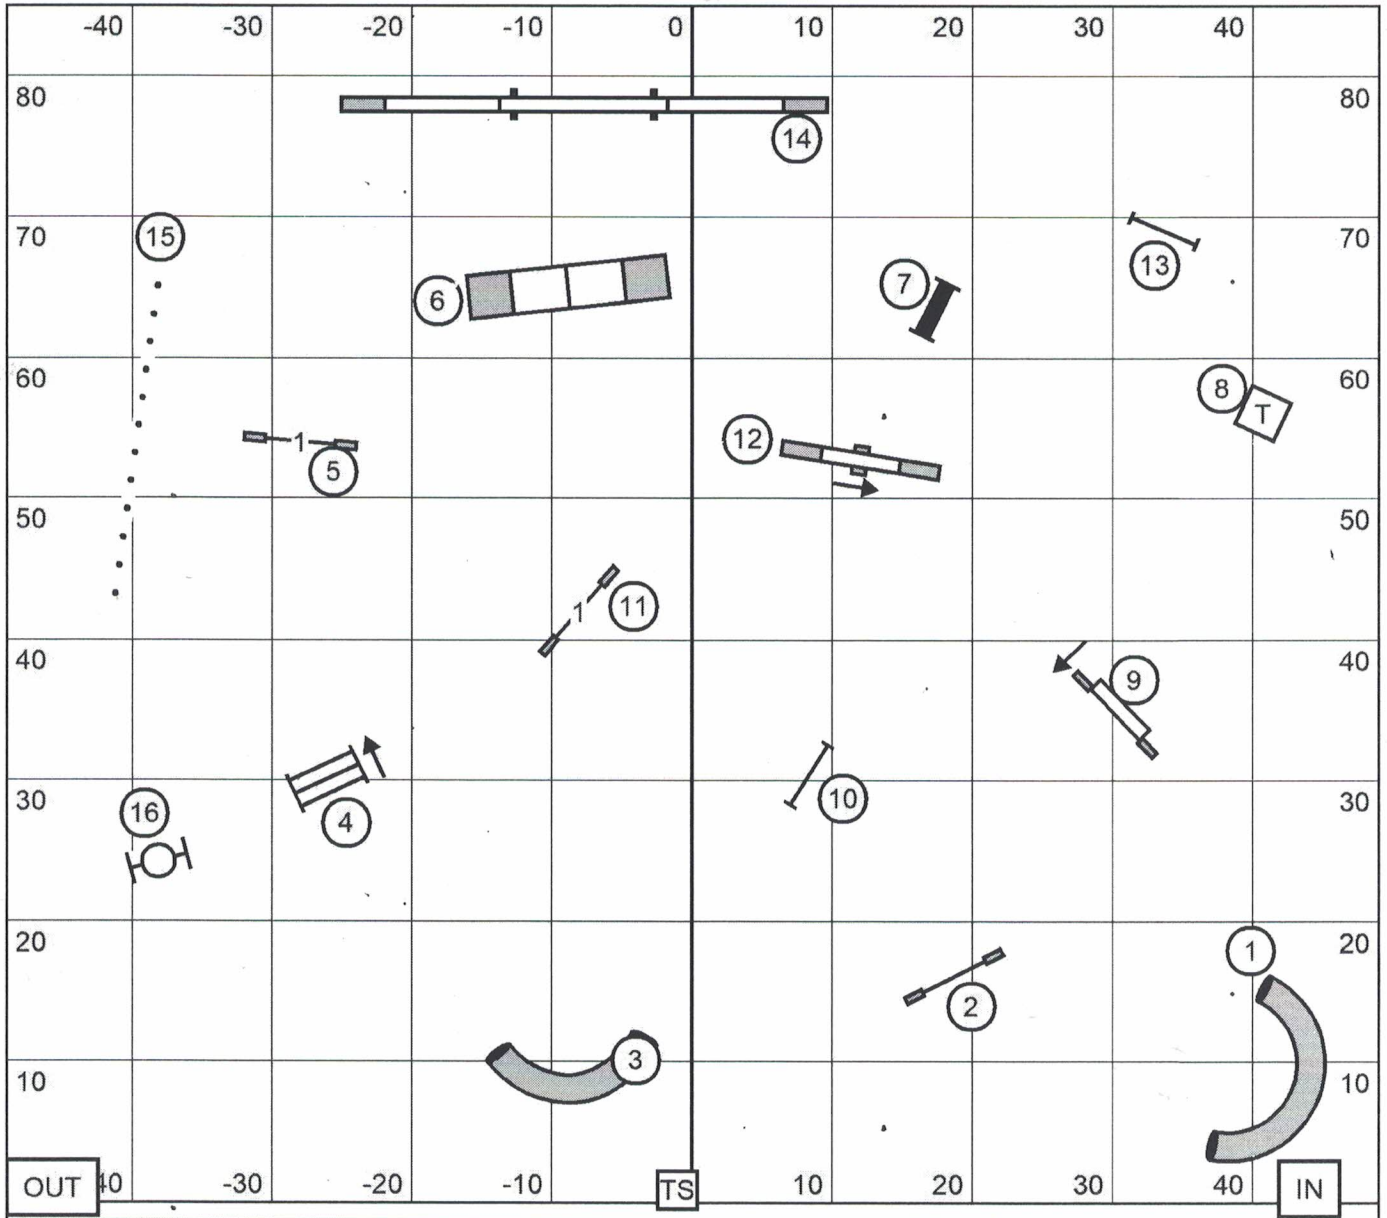

Moore County Kennel Club
 SATURDAY: October 30, 2021 Indoors, Turf
 Judge: Sandy Moody 98 x 85

FAST

(6)	(1)	(4)	—	EX/MAS
(6)	(1)	----	—	OPEN
(6)	(1)	- - -	—	NOV

OUT 40 -30 -20 -10 TS 10 20 30 40 IN

OUT

TS

IN

Moore County Kennel Club

SATURDAY: October 30, 2021 Indoors, Turf
 Judge: Sandy Moody 98 x 85

PREMIER STD

Moore County Kennel Club
 SATURDAY: October 30, 2021 Indoors, Turf
 Judge: Sandy Moody 98 x 85

EX/MAS STANDARD

Moore County Kennel Club

SATURDAY: October 30, 2021 Indoors, Turf
 Judge: Sandy Moody 98 x 85

OPEN STANDARD

Moore County Kennel Club

SATURDAY: October 30, 2021 Indoors, Turf
 Judge: Sandy Moody 98 x 85

NOVICE STANDARD

Moore County Kennel Club
 SATURDAY: October 30, 2021 Indoors, Turf
 Judge: Sandy Moody 98 x 85

NOVICE JWW