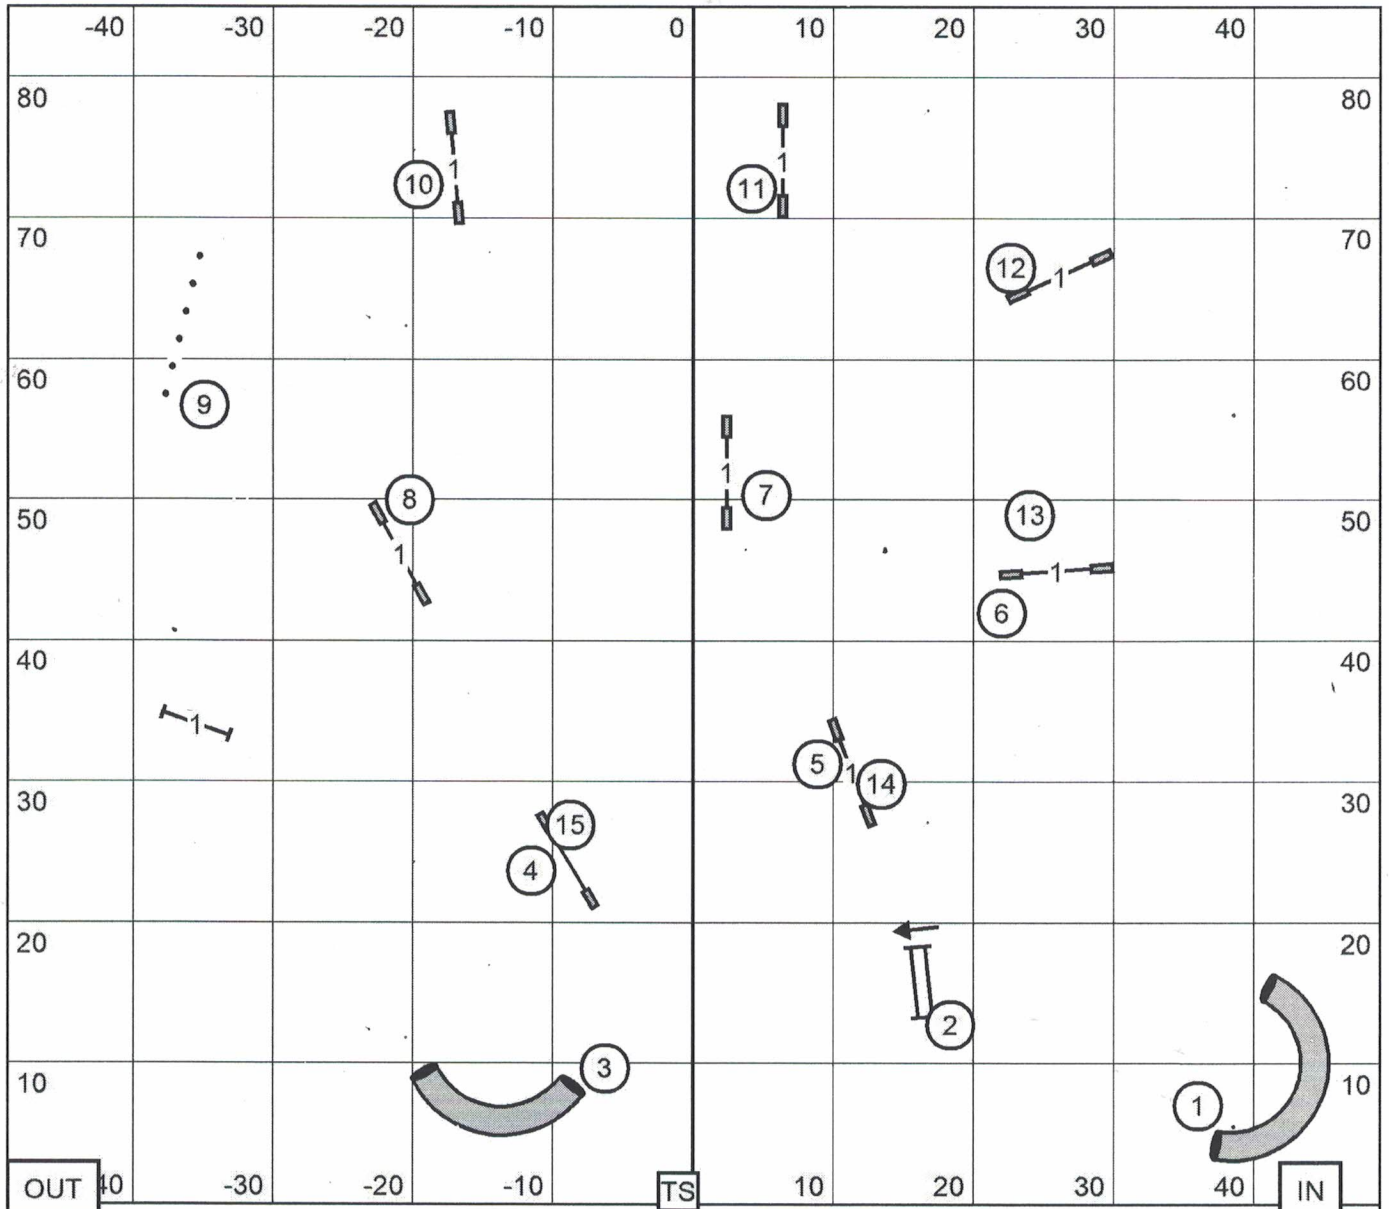

Moore County Kennel Club
 SATURDAY: October 30, 2021 Indoors, Turf
 Judge: Sandy Moody 98 x 85

EX/MAS
 JWW

Moore County Kennel Club

SATURDAY: October 30, 2021 Indoors, Turf
 Judge: Sandy Moody 98 x 85

**OPEN
 JWW**

Moore County Kennel Club
 SATURDAY: October 30, 2021 Indoors, Turf
 Judge: Sandy Moody 98 x 85

NOVICE JWW