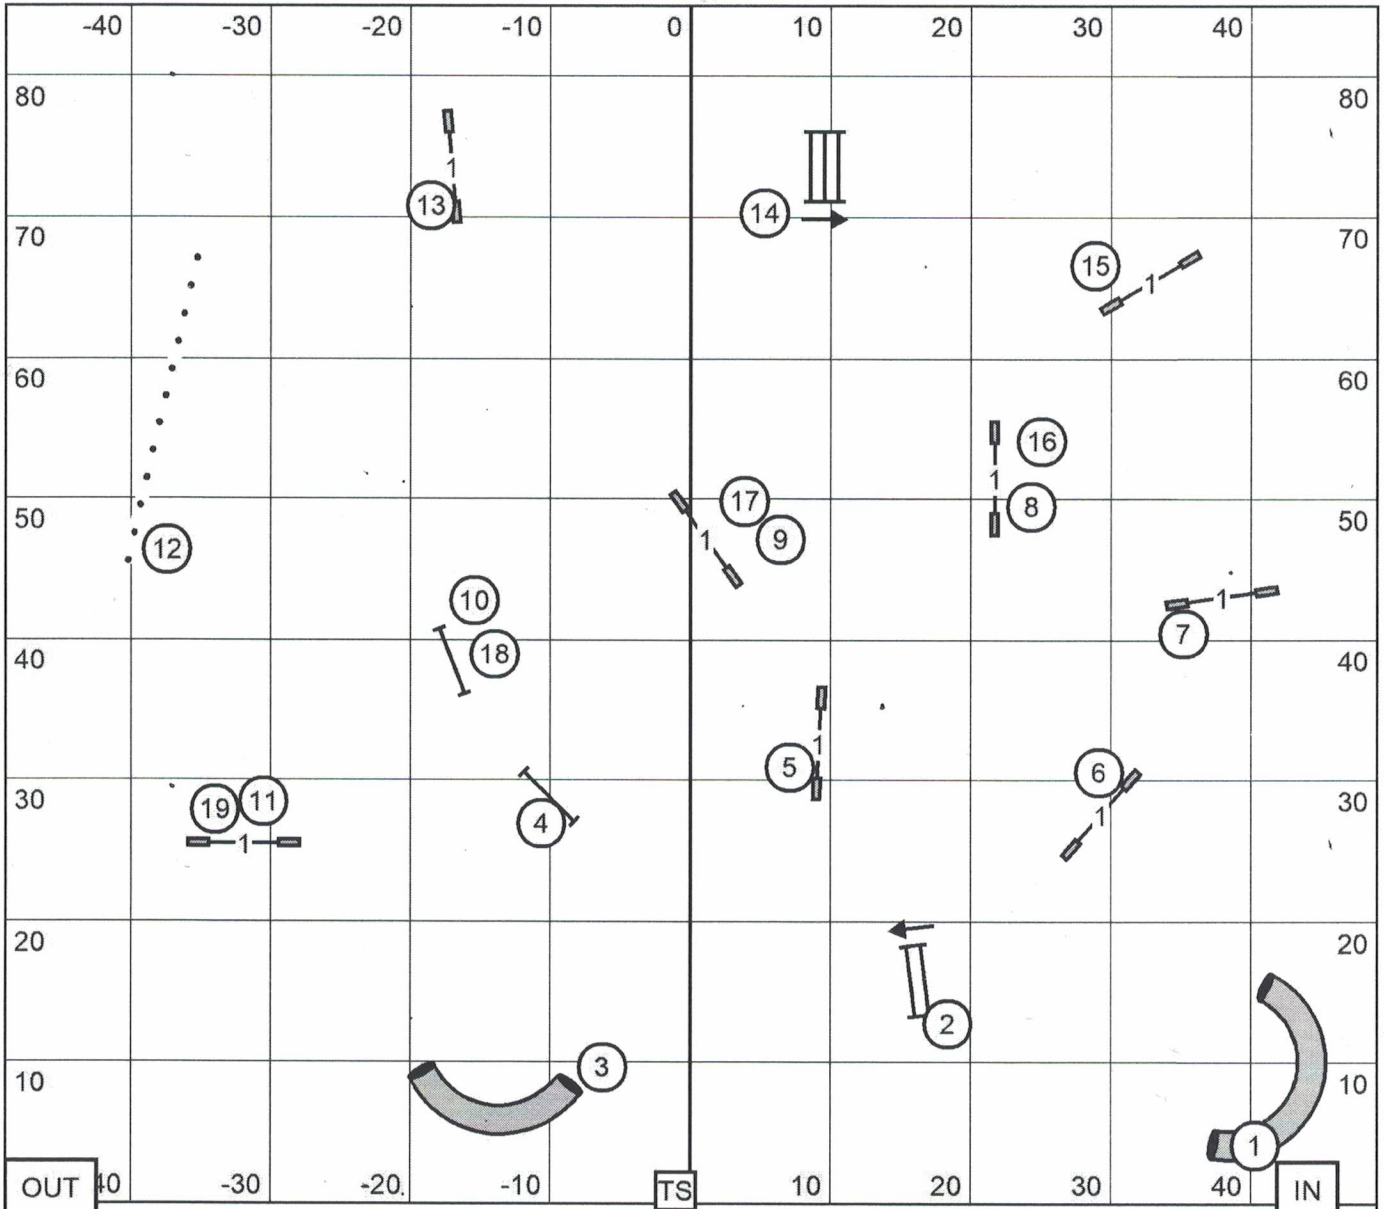

Moore County Kennel Club
 SATURDAY: October 30, 2021 Indoors, Turf
 Judge: Sandy Moody 98 x 85

FAST

(6)	(1)	(4)	—	EX/MAS
(6)	(1)	----	—	OPEN
(6)	(1)	- - -	—	NOV

OUT 40 -30 -20 -10 TS 10 20 30 40 IN

OUT

TS

IN

Moore County Kennel Club

SATURDAY: October 30, 2021 Indoors, Turf
 Judge: Sandy Moody 98 x 85

OPEN STANDARD

Moore County Kennel Club

SATURDAY: October 30, 2021 Indoors, Turf
 Judge: Sandy Moody 98 x 85

NOVICE STANDARD

Moore County Kennel Club
 SATURDAY: October 30, 2021 Indoors, Turf
 Judge: Sandy Moody 98 x 85

EX/MAS
 JWW

Moore County Kennel Club

SATURDAY: October 30, 2021 Indoors, Turf
 Judge: Sandy Moody 98 x 85

**OPEN
 JWW**

Moore County Kennel Club
 SATURDAY: October 30, 2021 Indoors, Turf
 Judge: Sandy Moody 98 x 85

NOVICE JWW