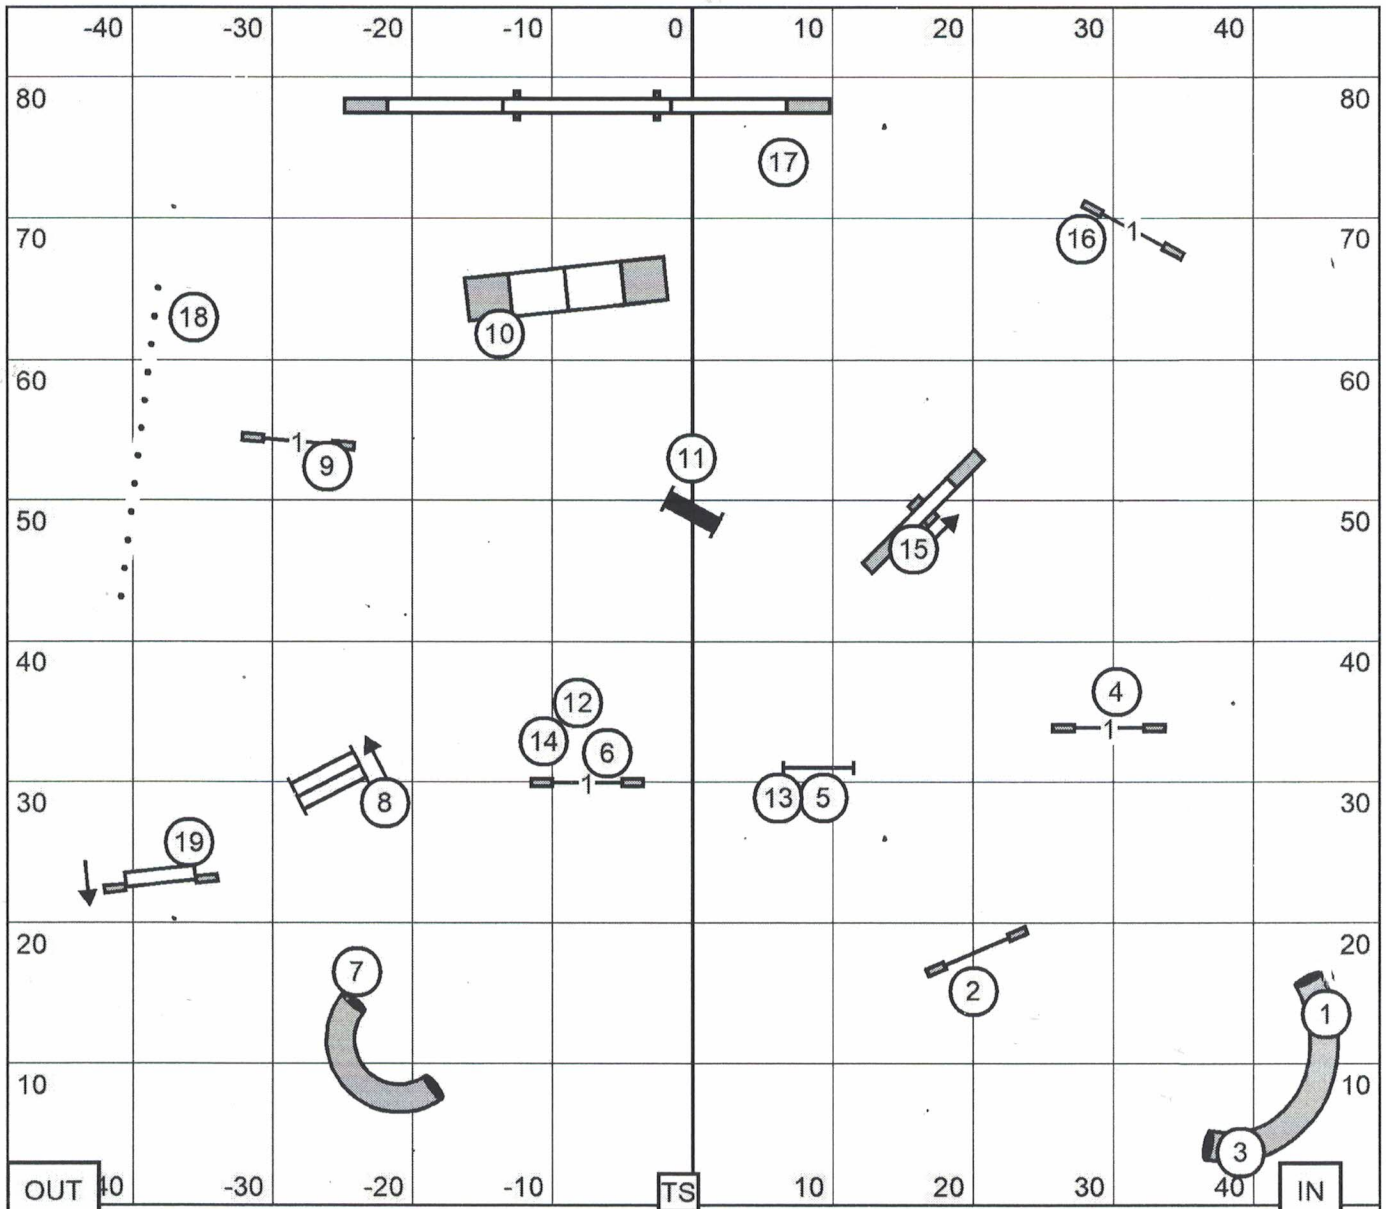

Moore County Kennel Club
 SATURDAY: October 30, 2021 Indoors, Turf
 Judge: Sandy Moody 98 x 85

FAST

(6)	(1)	(4)	—	EX/MAS
(6)	(1)	----	—	OPEN
(6)	(1)	- - -	—	NOV

OUT 40 -30 -20 -10 TS 10 20 30 40 IN

OUT

TS

IN

Moore County Kennel Club

SATURDAY: October 30, 2021 Indoors, Turf
 Judge: Sandy Moody 98 x 85

PREMIER STD

Moore County Kennel Club
 SATURDAY: October 30, 2021 Indoors, Turf
 Judge: Sandy Moody 98 x 85

EX/MAS STANDARD

Moore County Kennel Club

SATURDAY: October 30, 2021 Indoors, Turf
 Judge: Sandy Moody 98 x 85

OPEN STANDARD

Moore County Kennel Club

SATURDAY: October 30, 2021 Indoors, Turf
 Judge: Sandy Moody 98 x 85

NOVICE STANDARD

Moore County Kennel Club
 SATURDAY: October 30, 2021 Indoors, Turf
 Judge: Sandy Moody 98 x 85

NOVICE JWW