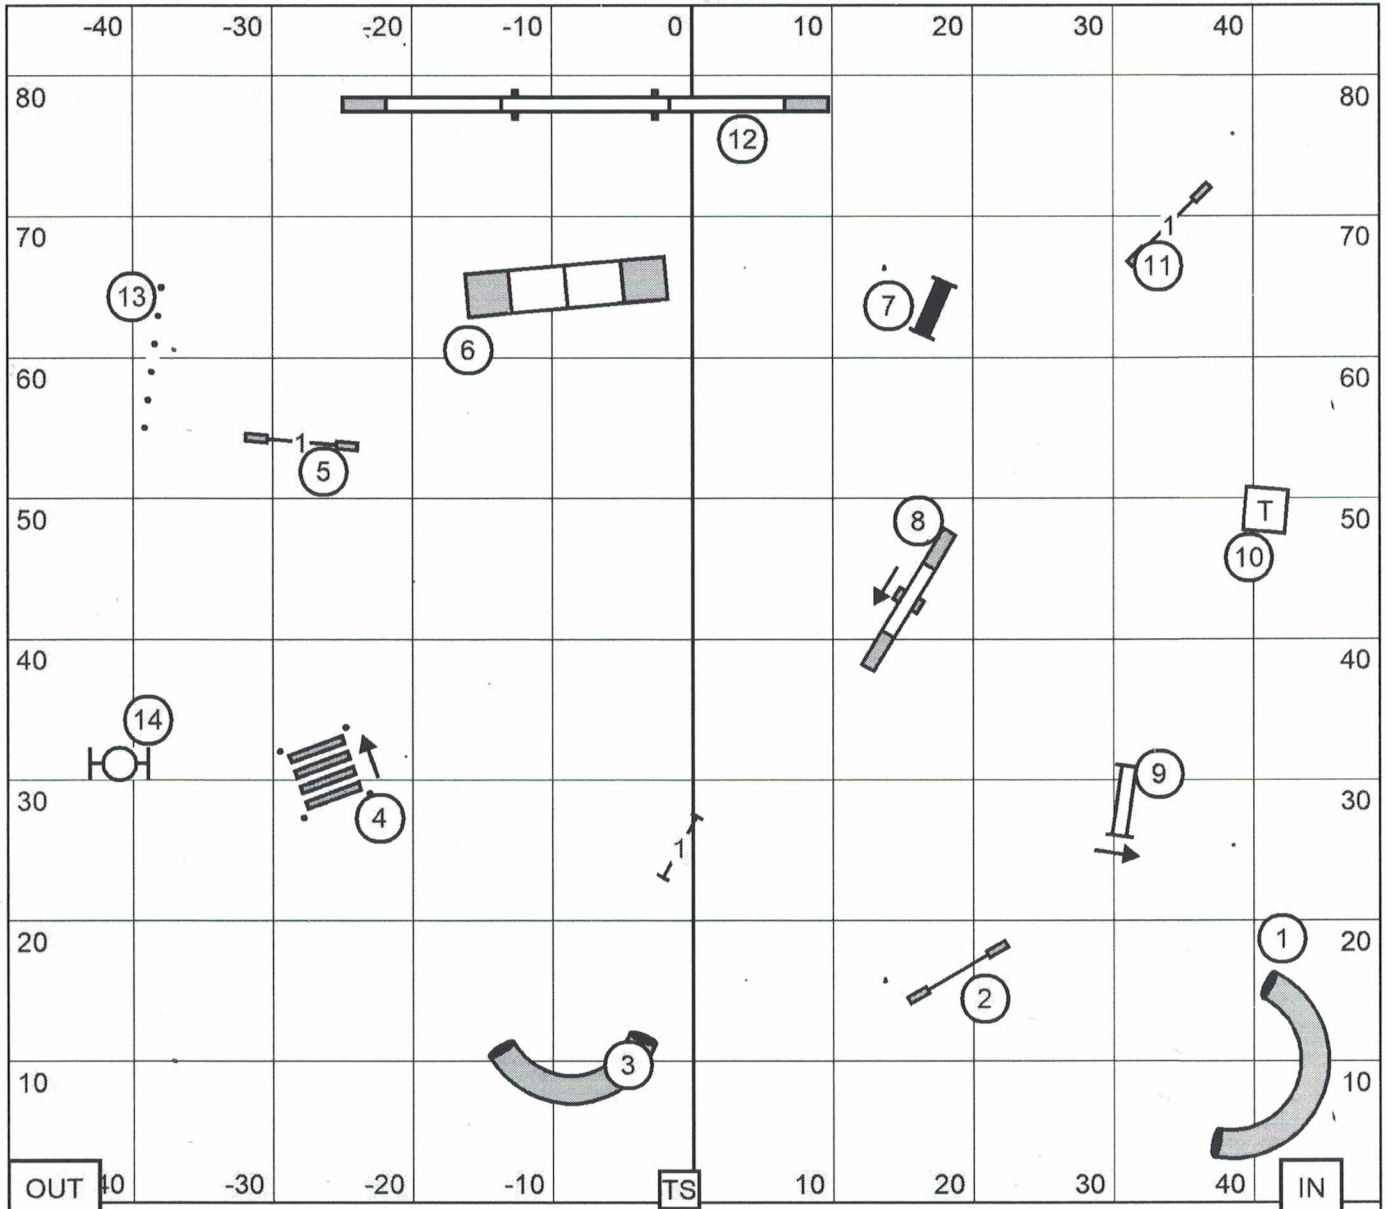

Moore County Kennel Club
 SATURDAY: October 30, 2021 Indoors, Turf
 Judge: Sandy Moody 98 x 85

FAST

(6)	(1)	(4)	—	EX/MAS
(6)	(1)	----	—	OPEN
(6)	(1)	- - -	—	NOV

OUT 40 -30 -20 -10 TS 10 20 30 40 IN

OUT

TS

IN

Moore County Kennel Club

SATURDAY: October 30, 2021 Indoors, Turf
 Judge: Sandy Moody 98 x 85

PREMIER STD

Moore County Kennel Club
 SATURDAY: October 30, 2021 Indoors, Turf
 Judge: Sandy Moody 98 x 85

EX/MAS STANDARD

Moore County Kennel Club

SATURDAY: October 30, 2021 Indoors, Turf
 Judge: Sandy Moody 98 x 85

OPEN STANDARD

Moore County Kennel Club

SATURDAY: October 30, 2021 Indoors, Turf
 Judge: Sandy Moody 98 x 85

NOVICE STANDARD

Moore County Kennel Club
 SATURDAY: October 30, 2021 Indoors, Turf
 Judge: Sandy Moody 98 x 85

NOVICE JWW