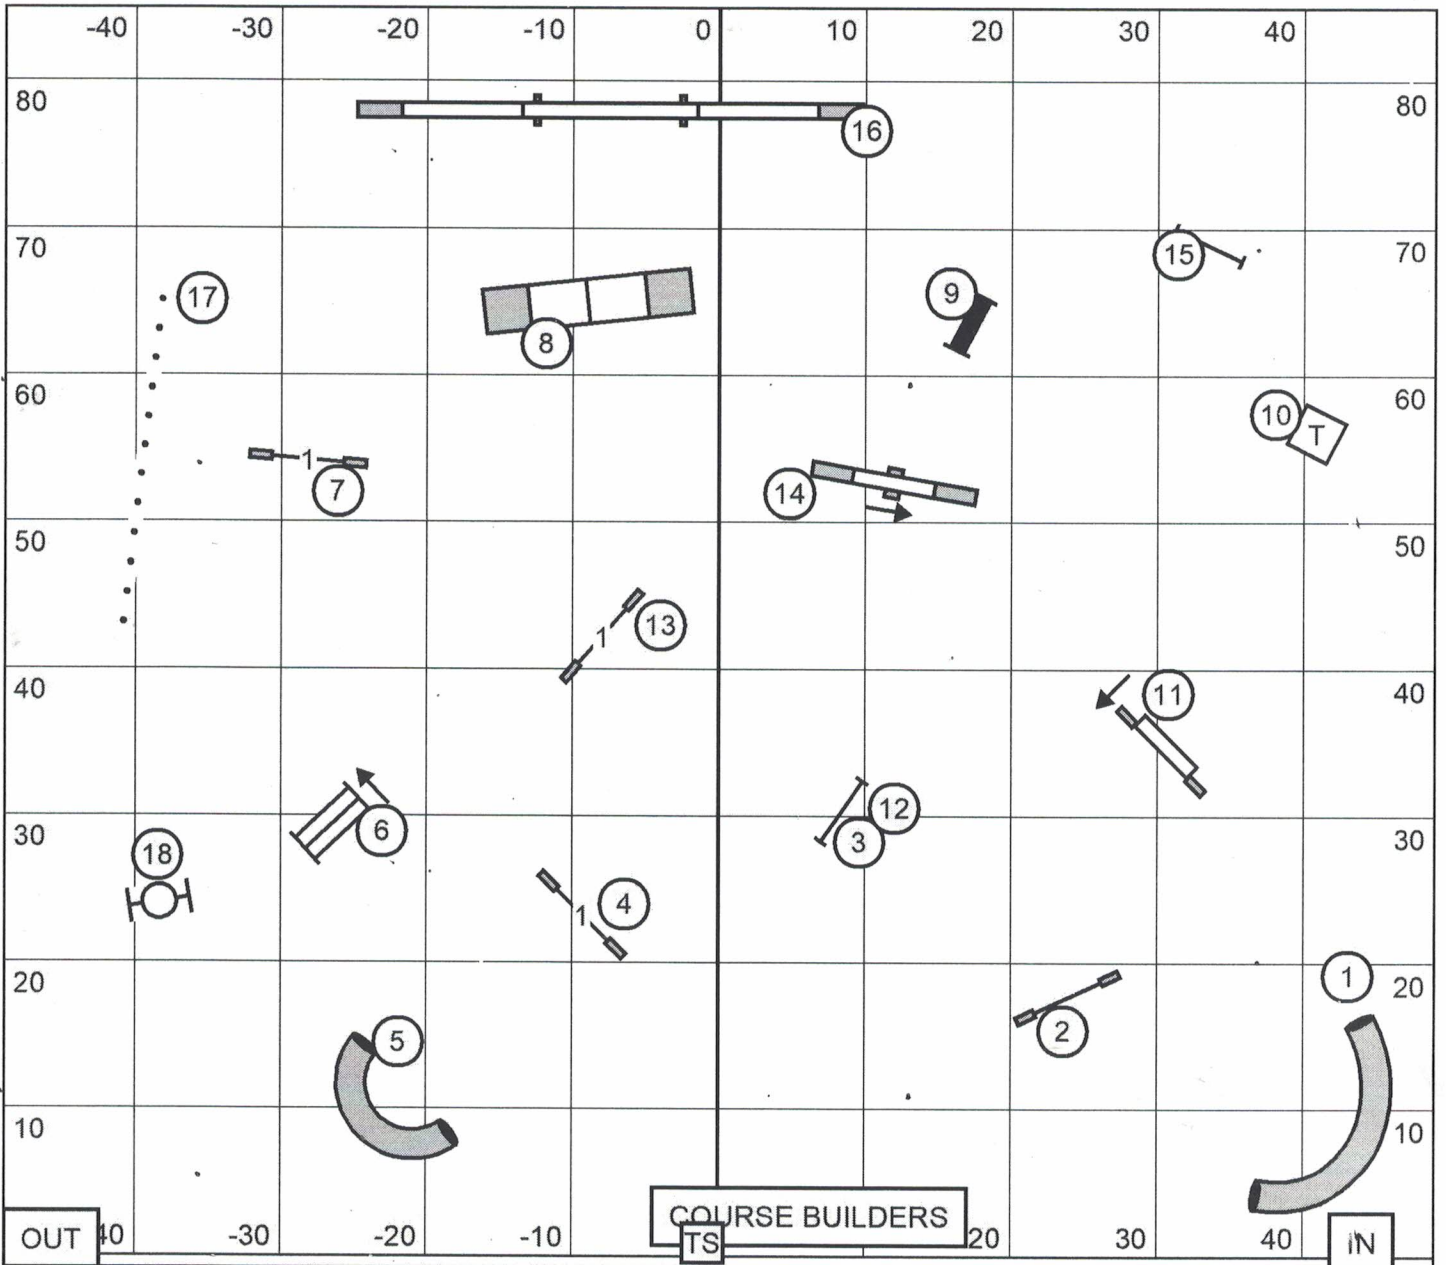

Moore County Kennel Club
 SATURDAY: October 30, 2021 Indoors, Turf
 Judge: Sandy Moody 98 x 85

FAST

(6)	(1)	(4)	—	EX/MAS
(6)	(1)	----	—	OPEN
(6)	(1)	- - -	—	NOV

OUT 40 -30 -20 -10 TS 10 20 30 40 IN

OUT

TS

IN

Moore County Kennel Club

SATURDAY: October 30, 2021 Indoors, Turf
 Judge: Sandy Moody 98 x 85

PREMIER STD

Moore County Kennel Club
 SATURDAY: October 30, 2021 Indoors, Turf
 Judge: Sandy Moody 98 x 85

EX/MAS STANDARD

Moore County Kennel Club

SATURDAY: October 30, 2021 Indoors, Turf
 Judge: Sandy Moody 98 x 85

OPEN STANDARD

Moore County Kennel Club

SATURDAY: October 30, 2021 Indoors, Turf
 Judge: Sandy Moody 98 x 85

NOVICE STANDARD

Moore County Kennel Club
 SATURDAY: October 30, 2021 Indoors, Turf
 Judge: Sandy Moody 98 x 85

NOVICE JWW