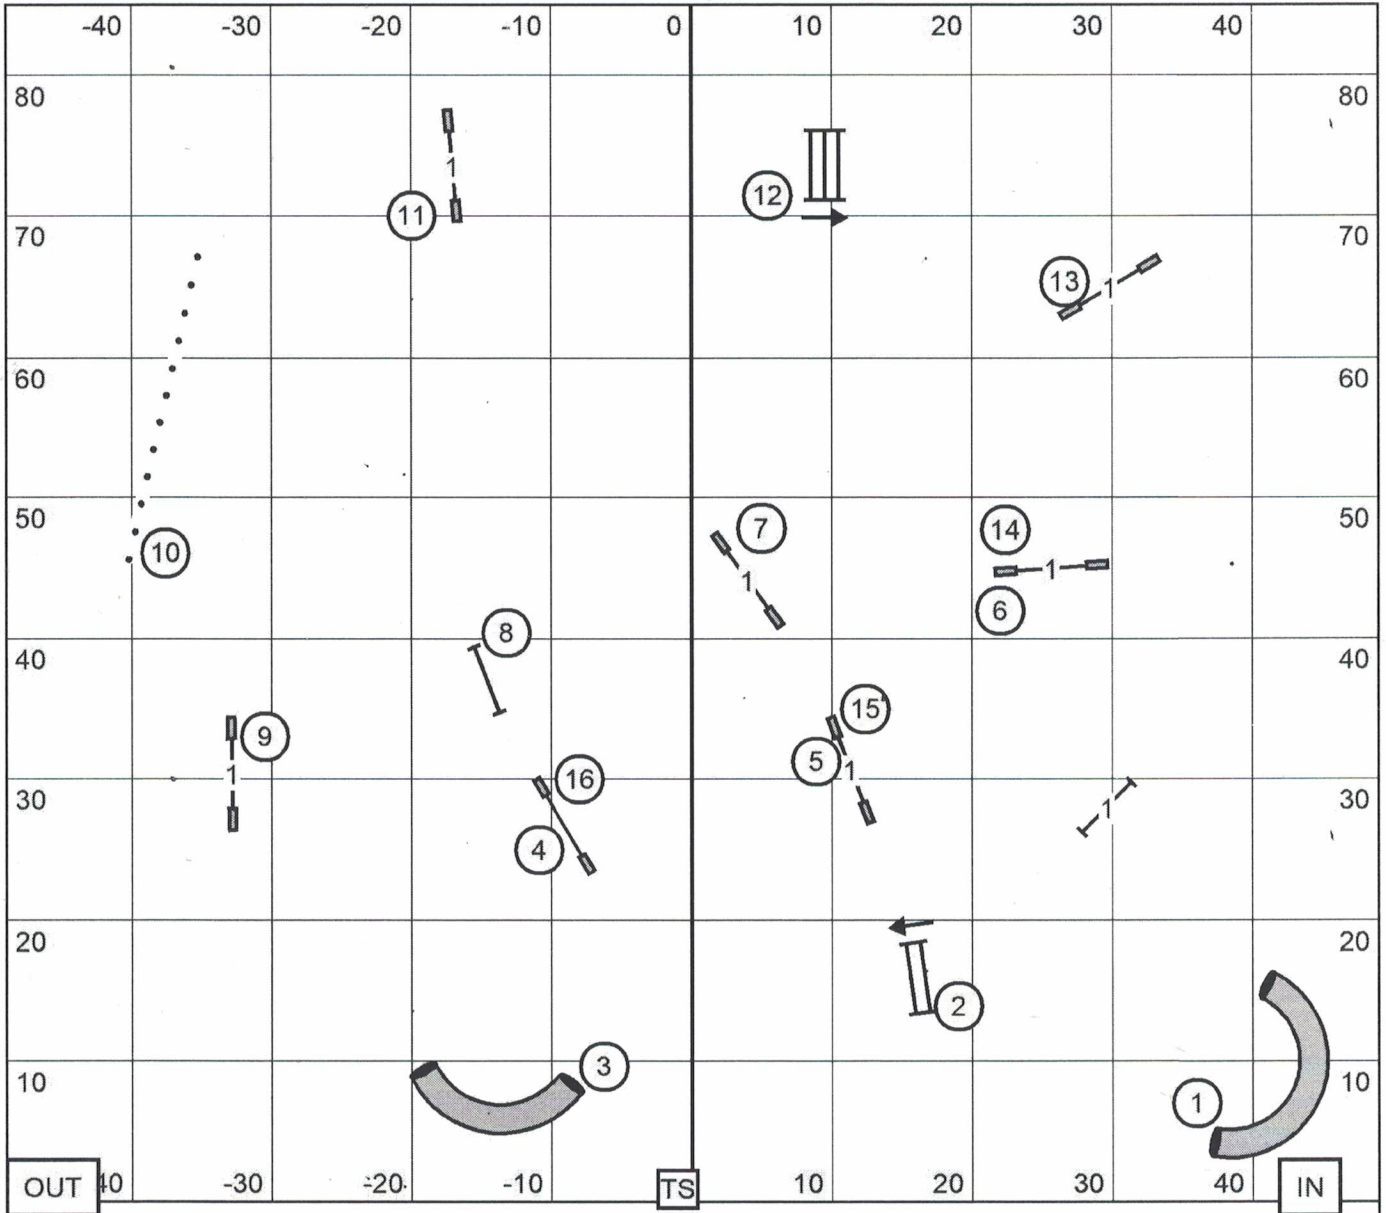

Moore County Kennel Club
 SATURDAY: October 30, 2021 Indoors, Turf
 Judge: Sandy Moody 98 x 85

FAST

(6)	(1)	(4)	—	EX/MAS
(6)	(1)	----	—	OPEN
(6)	(1)	- - -	—	NOV

OUT 40 -30 -20 -10 TS 10 20 30 40 IN

OUT

TS

IN

Moore County Kennel Club

SATURDAY: October 30, 2021 Indoors, Turf
 Judge: Sandy Moody 98 x 85

OPEN STANDARD

Moore County Kennel Club

SATURDAY: October 30, 2021 Indoors, Turf
 Judge: Sandy Moody 98 x 85

NOVICE STANDARD

Moore County Kennel Club
 SATURDAY: October 30, 2021 Indoors, Turf
 Judge: Sandy Moody 98 x 85

EX/MAS
 JWW

Moore County Kennel Club

SATURDAY: October 30, 2021 Indoors, Turf
 Judge: Sandy Moody 98 x 85

**OPEN
 JWW**

Moore County Kennel Club
 SATURDAY: October 30, 2021 Indoors, Turf
 Judge: Sandy Moody 98 x 85

NOVICE JWW