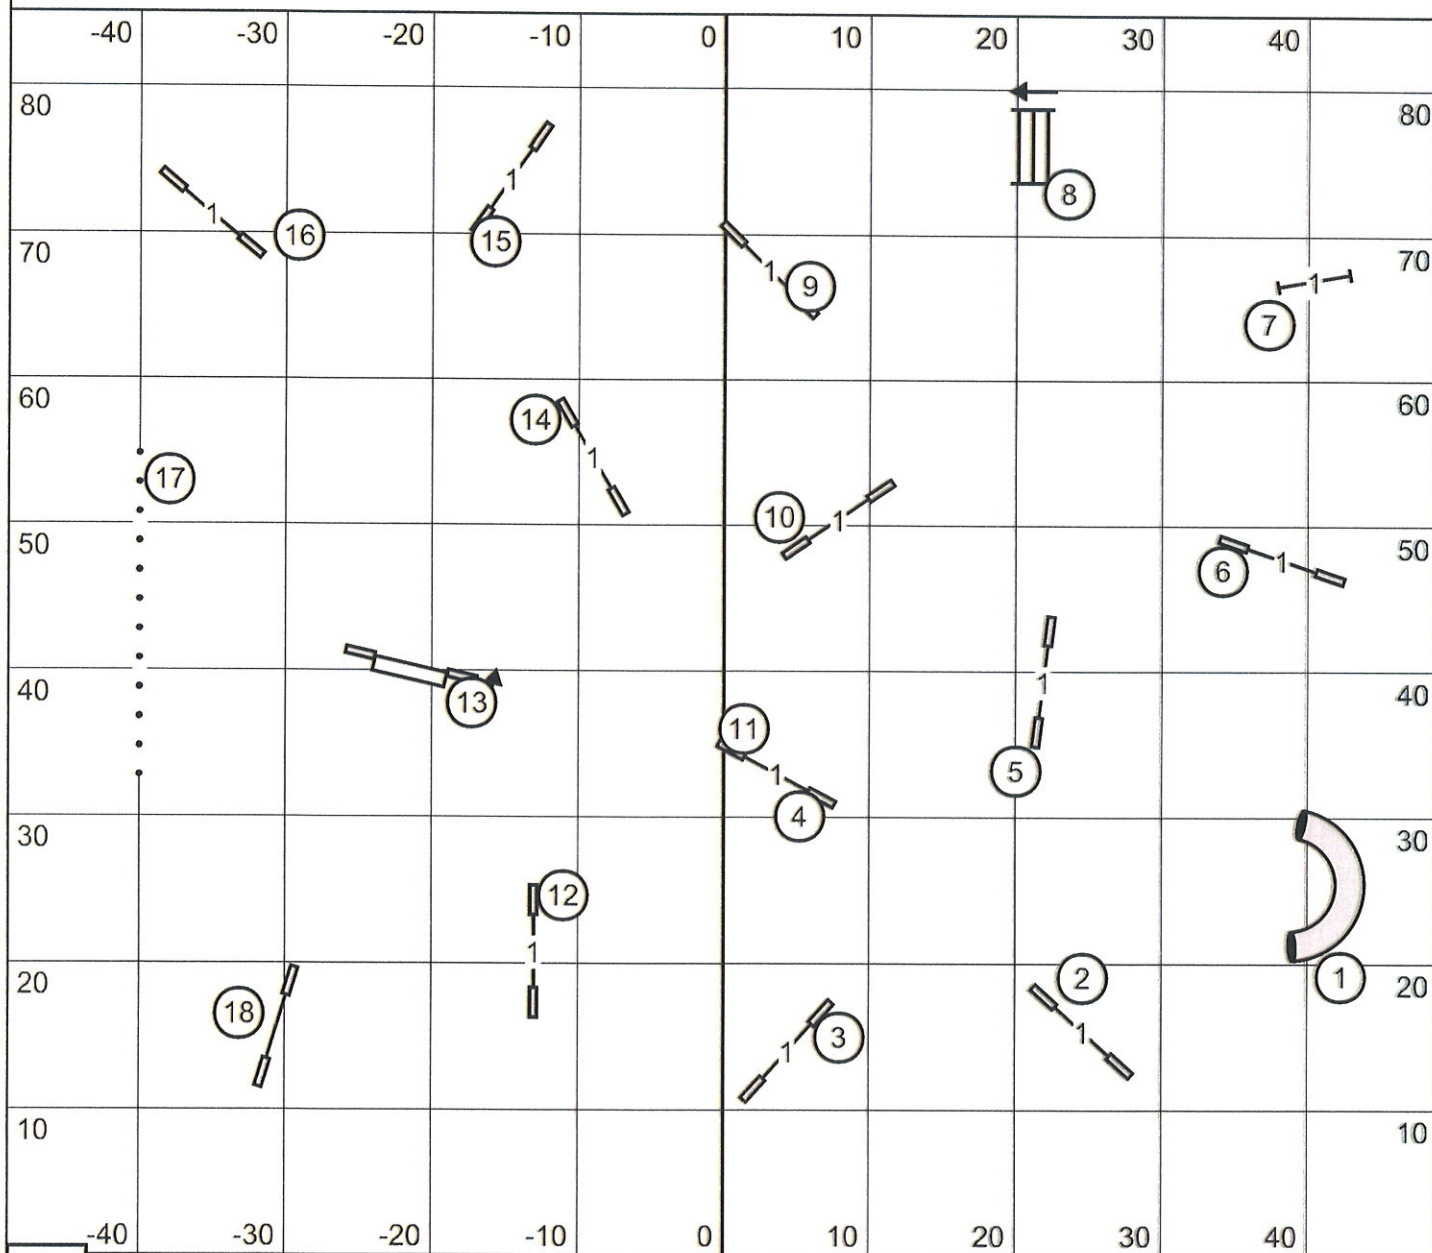

T2B

Exit

Enter

Moore County Kennel Club of NC
Sunday ~ January 23, 2022
Abbie Hanson ~ 98' x 85' ~ Turf

Excellent-Master JWW

Exit

Moore County Kennel Club of NC
 Sunday ~ January 23, 2022
 Abbie Hanson ~ 98' x 85' ~ Turf

Enter

Open JWW

Exit

Moore County Kennel Club of NC
Sunday ~ January 23, 2022
Abbie Hanson ~ 98' x 85' ~ Turf

Enter

Novice JWW

Exit

Moore County Kennel Club of NC
Sunday ~ January 23, 2022
Abbie Hanson ~ 98' x 85' ~ Turf

Enter

Excellent-Master Standard

Exit

Moore County Kennel Club of NC
Sunday ~ January 23, 2022
Abbie Hanson ~ 98' x 85' ~ Turf

Enter

Open Standard

Exit

Enter

Moore County Kennel Club of NC
Sunday ~ January 23, 2022
Abbie Hanson ~ 98' x 85' ~ Turf

Novice Standard

Exit

Moore County Kennel Club of NC
Sunday ~ January 23, 2022
Abbie Hanson ~ 98' x 85' ~ Turf

Enter