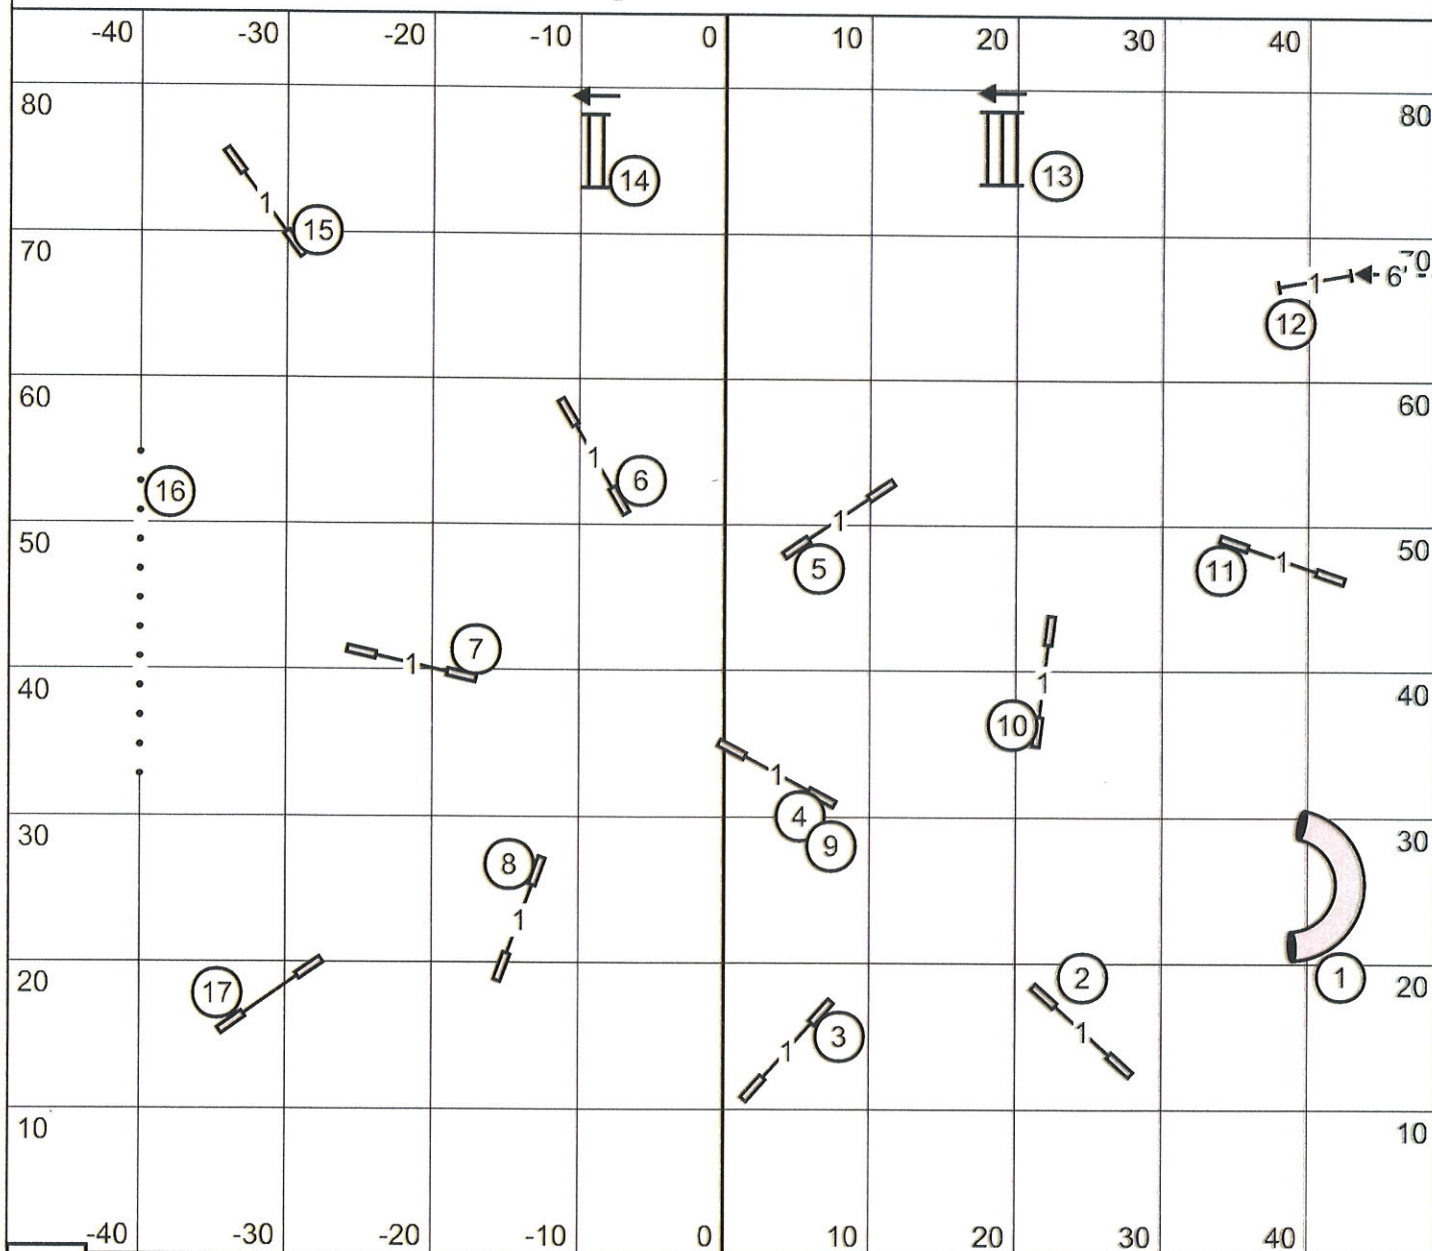

T2B

Exit

Enter

Moore County Kennel Club of NC
Sunday ~ January 23, 2022
Abbie Hanson ~ 98' x 85' ~ Turf

Excellent-Master JWW

Exit

Moore County Kennel Club of NC
 Sunday ~ January 23, 2022
 Abbie Hanson ~ 98' x 85' ~ Turf

Enter

Open JWW

Exit

Moore County Kennel Club of NC
Sunday ~ January 23, 2022
Abbie Hanson ~ 98' x 85' ~ Turf

Enter

Novice JWW

Exit

Moore County Kennel Club of NC
Sunday ~ January 23, 2022
Abbie Hanson ~ 98' x 85' ~ Turf

Enter

Excellent-Master Standard

Exit

Moore County Kennel Club of NC
Sunday ~ January 23, 2022
Abbie Hanson ~ 98' x 85' ~ Turf

Enter

Open Standard

Exit

Enter

Moore County Kennel Club of NC
Sunday ~ January 23, 2022
Abbie Hanson ~ 98' x 85' ~ Turf

Novice Standard

Exit

Moore County Kennel Club of NC
Sunday ~ January 23, 2022
Abbie Hanson ~ 98' x 85' ~ Turf

Enter