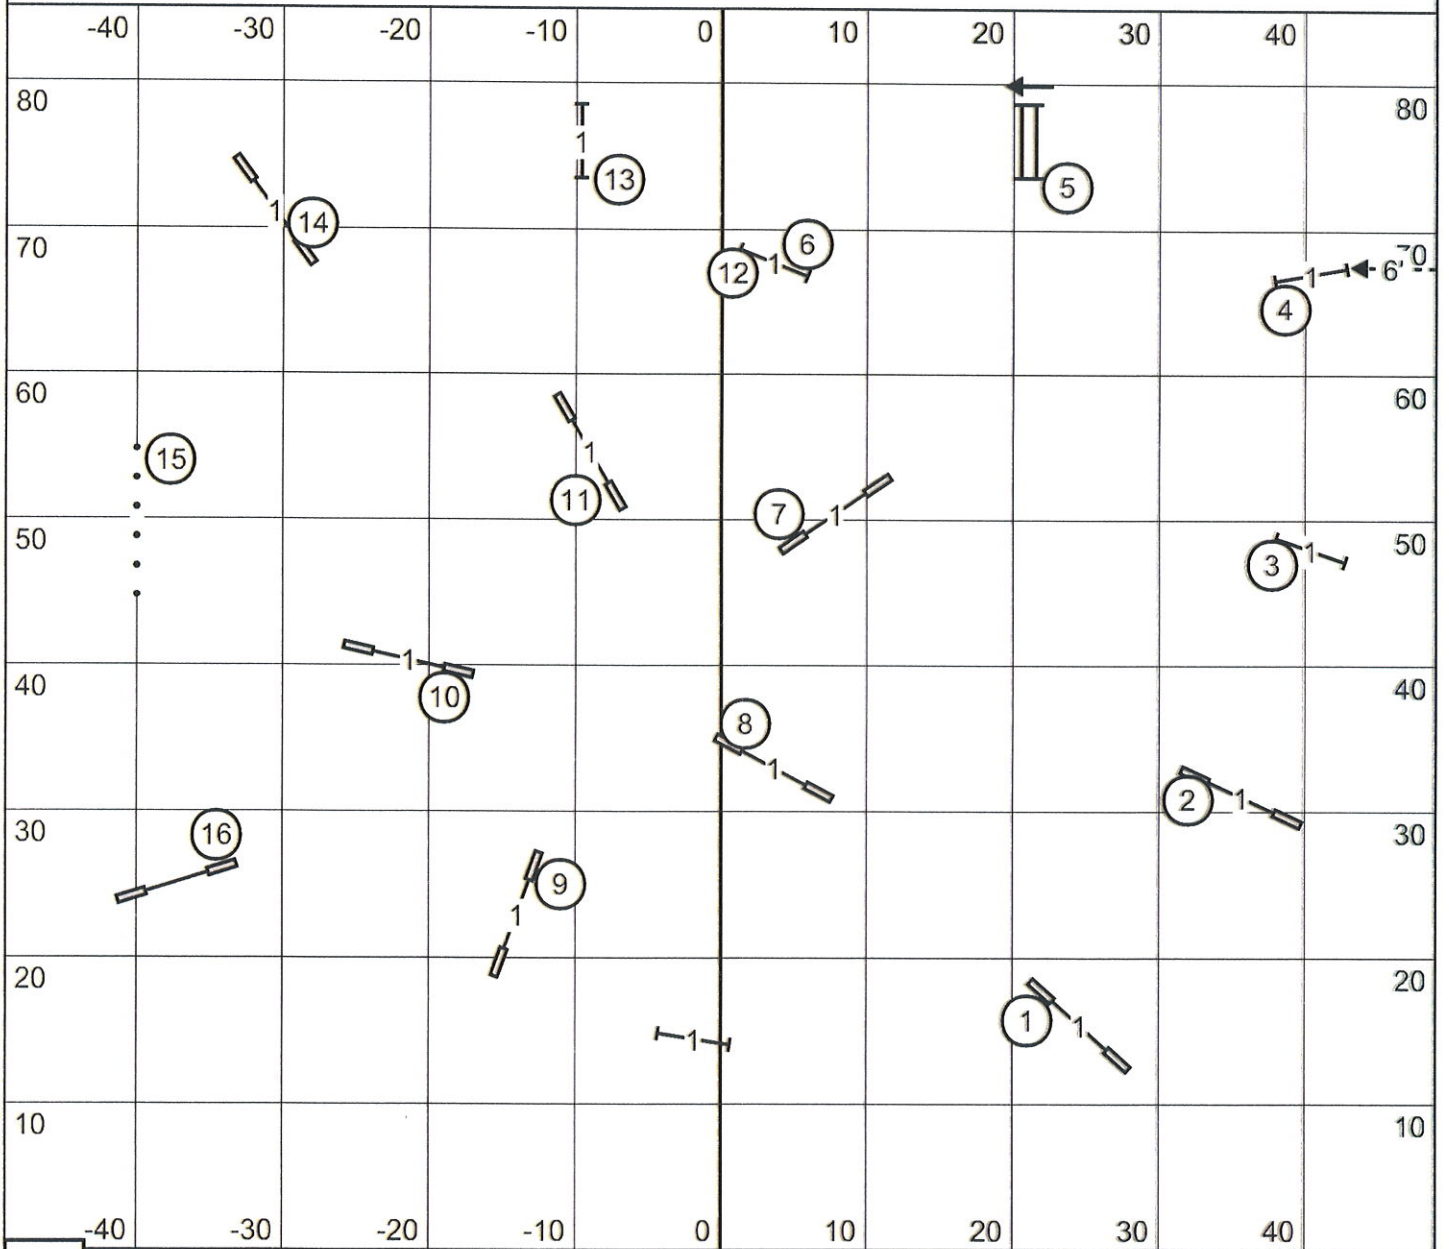

T2B

Exit

Enter

Moore County Kennel Club of NC
Sunday ~ January 23, 2022
Abbie Hanson ~ 98' x 85' ~ Turf

Excellent-Master JWW

Exit

Moore County Kennel Club of NC
 Sunday ~ January 23, 2022
 Abbie Hanson ~ 98' x 85' ~ Turf

Enter

Open JWW

Exit

Moore County Kennel Club of NC
Sunday ~ January 23, 2022
Abbie Hanson ~ 98' x 85' ~ Turf

Enter

Novice JWW

Exit

Moore County Kennel Club of NC
Sunday ~ January 23, 2022
Abbie Hanson ~ 98' x 85' ~ Turf

Enter

Excellent-Master Standard

Exit

Moore County Kennel Club of NC
Sunday ~ January 23, 2022
Abbie Hanson ~ 98' x 85' ~ Turf

Enter

Open Standard

Exit

Enter

Moore County Kennel Club of NC
Sunday ~ January 23, 2022
Abbie Hanson ~ 98' x 85' ~ Turf

Novice Standard

Exit

Moore County Kennel Club of NC
Sunday ~ January 23, 2022
Abbie Hanson ~ 98' x 85' ~ Turf

Enter