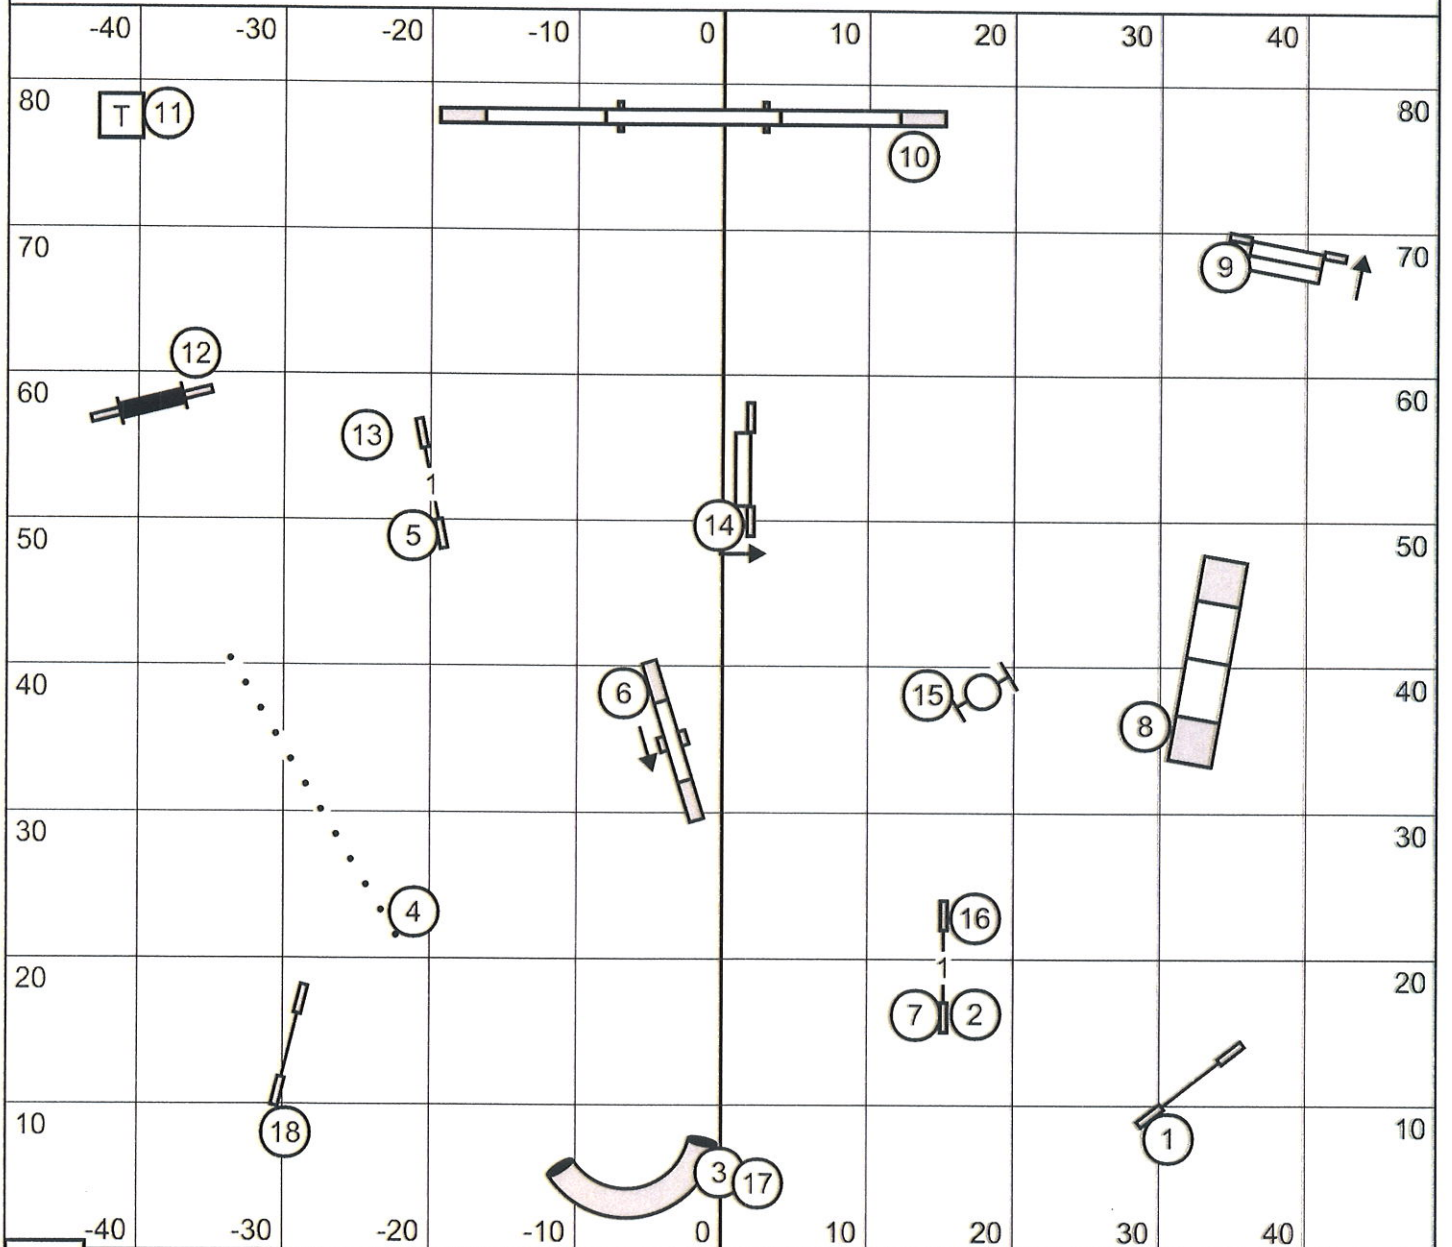

T2B

Exit

Enter

Moore County Kennel Club of NC
Sunday ~ January 23, 2022
Abbie Hanson ~ 98' x 85' ~ Turf

Excellent-Master JWW

Exit

Moore County Kennel Club of NC
 Sunday ~ January 23, 2022
 Abbie Hanson ~ 98' x 85' ~ Turf

Enter

Open JWW

Exit

Moore County Kennel Club of NC
Sunday ~ January 23, 2022
Abbie Hanson ~ 98' x 85' ~ Turf

Enter

Novice JWW

Exit

Moore County Kennel Club of NC
Sunday ~ January 23, 2022
Abbie Hanson ~ 98' x 85' ~ Turf

Enter

Excellent-Master Standard

Exit

Moore County Kennel Club of NC
Sunday ~ January 23, 2022
Abbie Hanson ~ 98' x 85' ~ Turf

Enter

Open Standard

Exit

Enter

Moore County Kennel Club of NC
Sunday ~ January 23, 2022
Abbie Hanson ~ 98' x 85' ~ Turf

Novice Standard

Exit

Moore County Kennel Club of NC
Sunday ~ January 23, 2022
Abbie Hanson ~ 98' x 85' ~ Turf

Enter