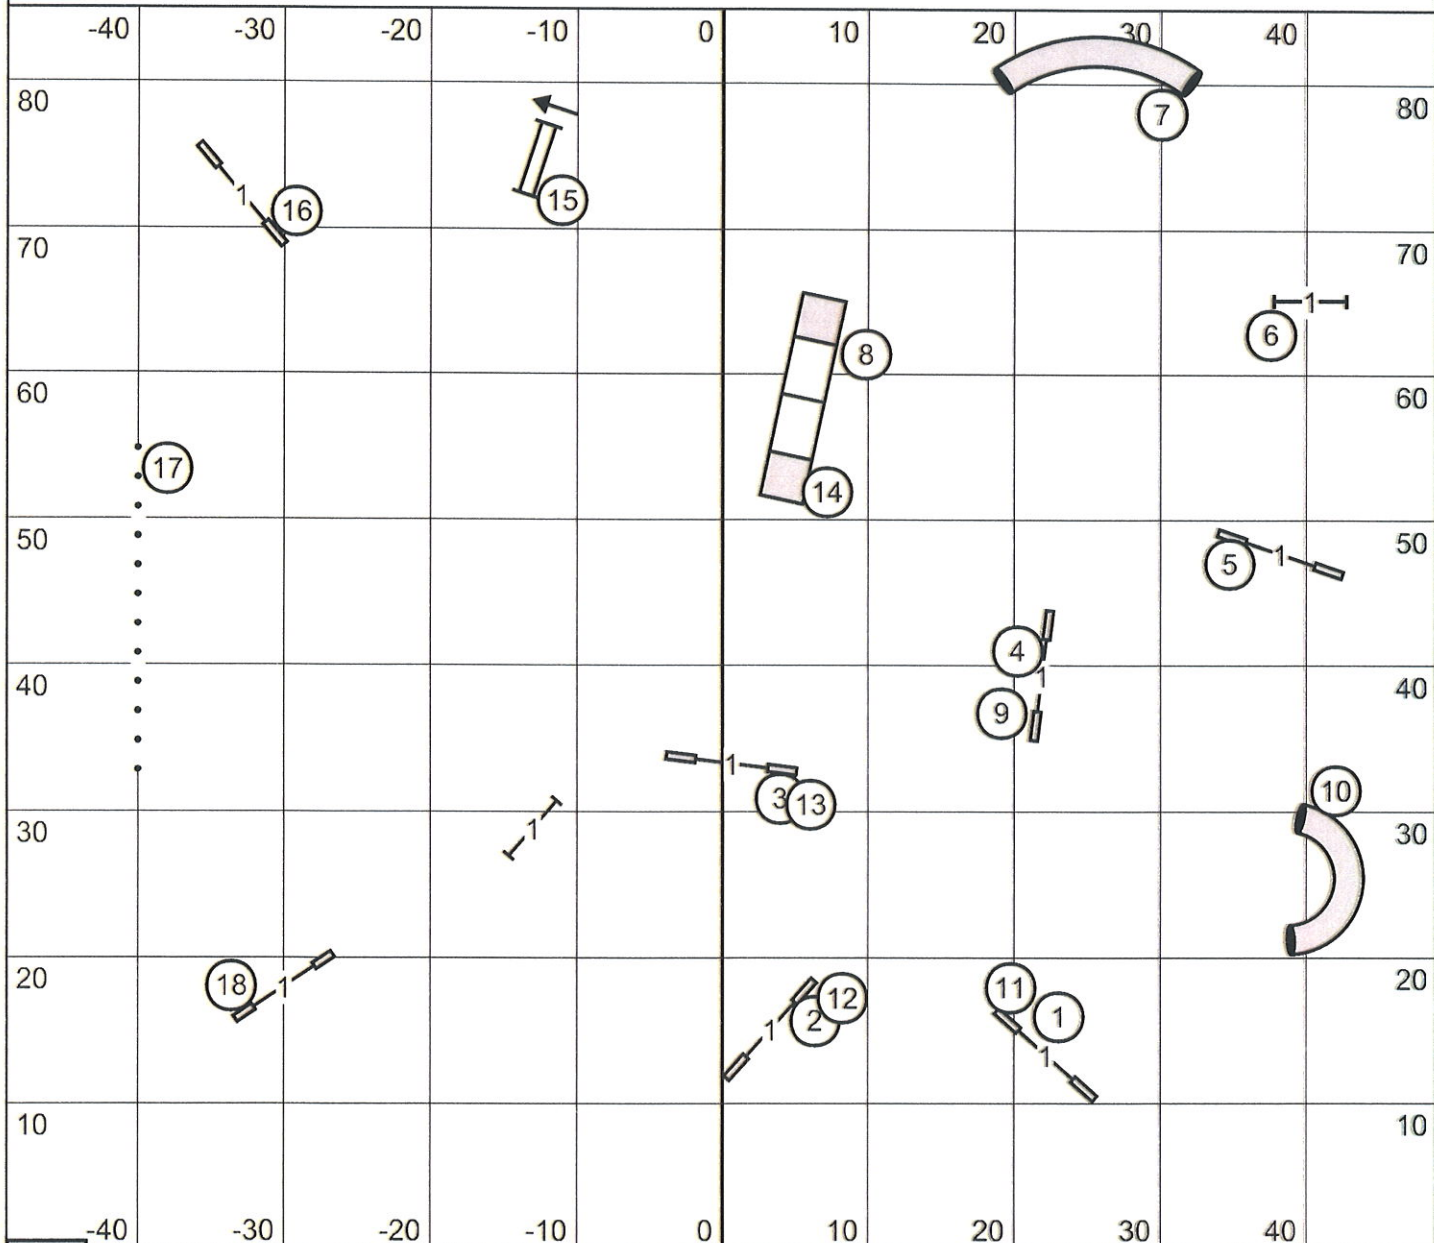

T2B

Exit

Enter

Moore County Kennel Club of NC
Sunday ~ January 23, 2022
Abbie Hanson ~ 98' x 85' ~ Turf

Excellent-Master JWW

Exit

Moore County Kennel Club of NC
 Sunday ~ January 23, 2022
 Abbie Hanson ~ 98' x 85' ~ Turf

Enter

Open JWW

Exit

Moore County Kennel Club of NC
Sunday ~ January 23, 2022
Abbie Hanson ~ 98' x 85' ~ Turf

Enter

Novice JWW

Exit

Moore County Kennel Club of NC
Sunday ~ January 23, 2022
Abbie Hanson ~ 98' x 85' ~ Turf

Enter

Excellent-Master Standard

Exit

Moore County Kennel Club of NC
Sunday ~ January 23, 2022
Abbie Hanson ~ 98' x 85' ~ Turf

Enter

Open Standard

Exit

Enter

Moore County Kennel Club of NC
Sunday ~ January 23, 2022
Abbie Hanson ~ 98' x 85' ~ Turf

Novice Standard

Exit

Moore County Kennel Club of NC
Sunday ~ January 23, 2022
Abbie Hanson ~ 98' x 85' ~ Turf

Enter