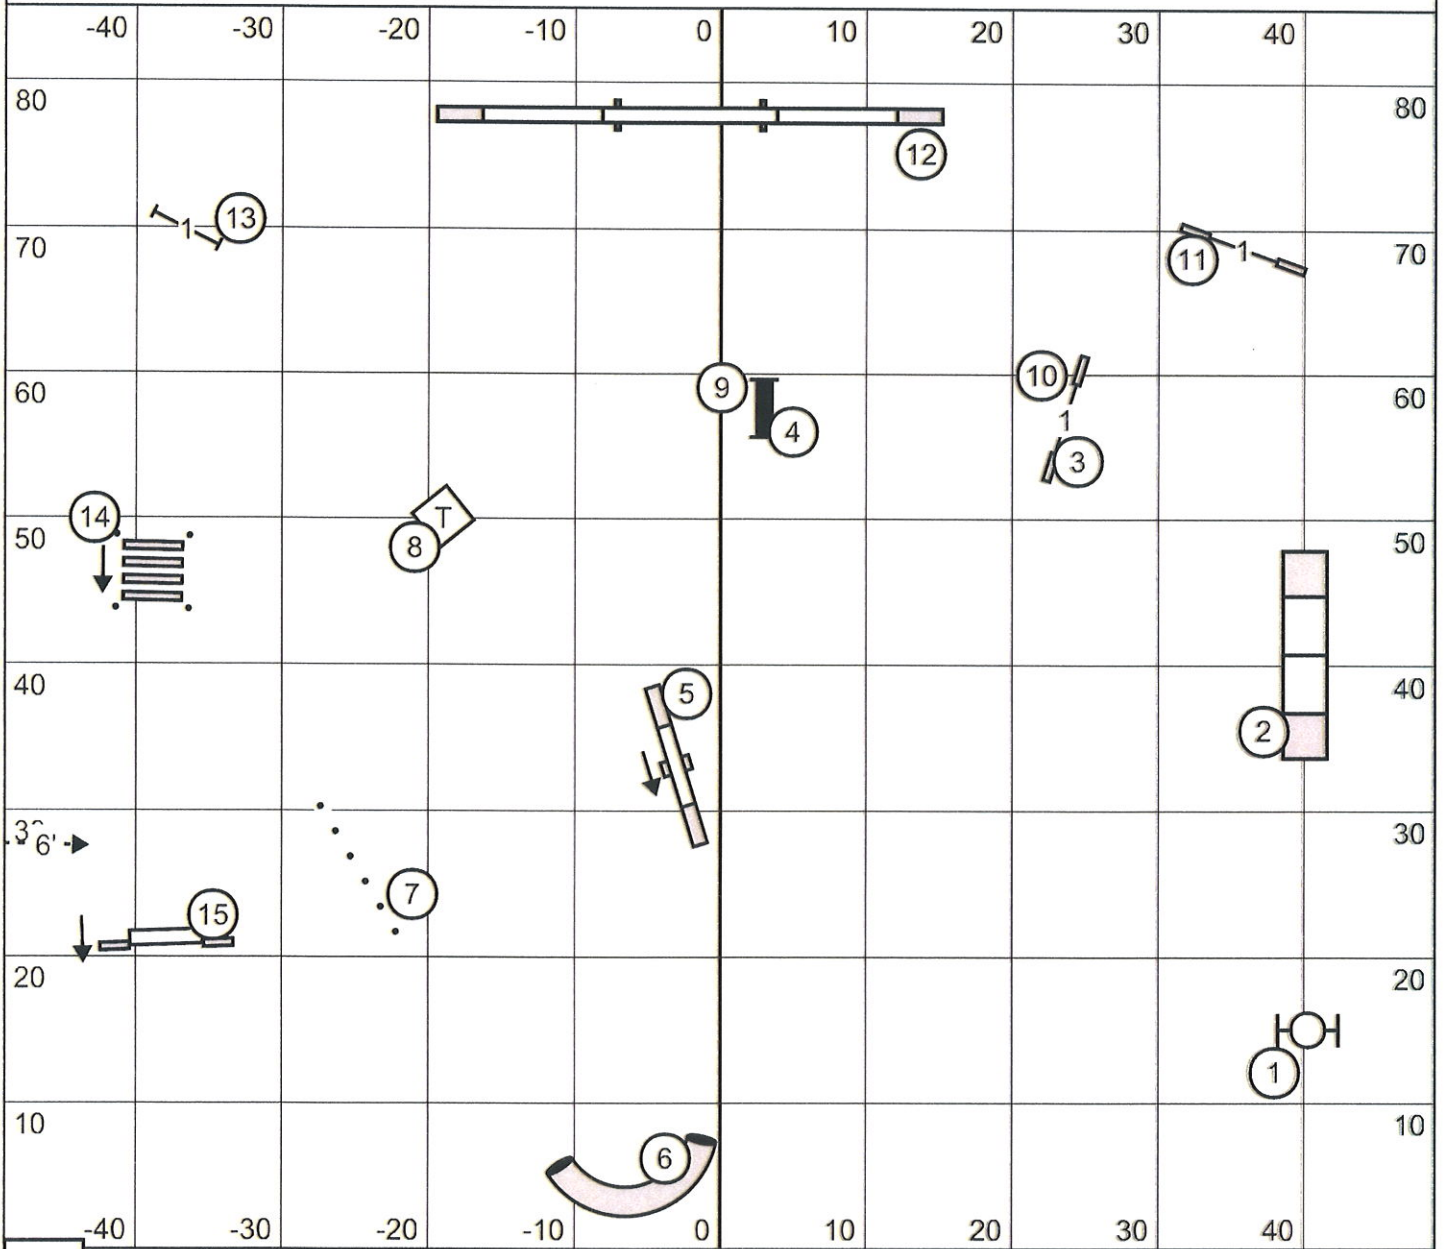

T2B

Exit

Enter

Moore County Kennel Club of NC
Sunday ~ January 23, 2022
Abbie Hanson ~ 98' x 85' ~ Turf

Excellent-Master JWW

Exit

Moore County Kennel Club of NC
 Sunday ~ January 23, 2022
 Abbie Hanson ~ 98' x 85' ~ Turf

Enter

Excellent-Master Standard

Exit

Moore County Kennel Club of NC
Sunday ~ January 23, 2022
Abbie Hanson ~ 98' x 85' ~ Turf

Enter

Open Standard

Exit

Enter

Moore County Kennel Club of NC
Sunday ~ January 23, 2022
Abbie Hanson ~ 98' x 85' ~ Turf

Novice Standard

Exit

Moore County Kennel Club of NC
Sunday ~ January 23, 2022
Abbie Hanson ~ 98' x 85' ~ Turf

Enter