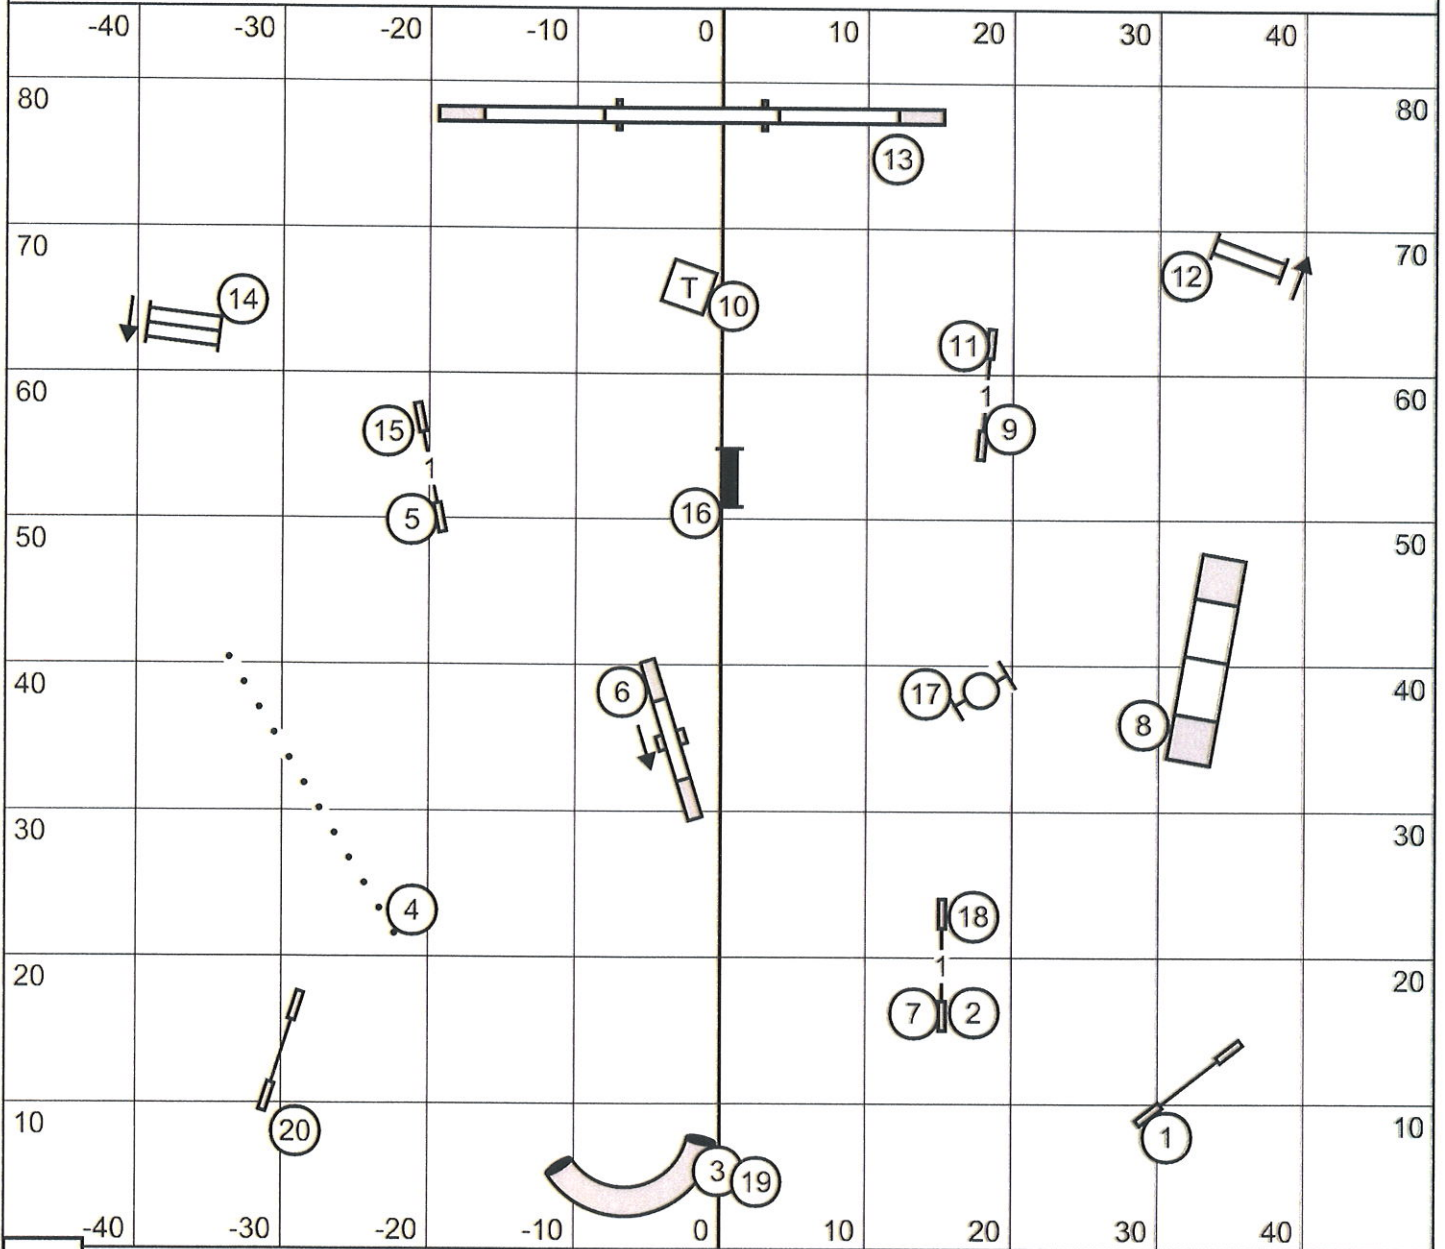

T2B

Exit

Enter

Moore County Kennel Club of NC
Sunday ~ January 23, 2022
Abbie Hanson ~ 98' x 85' ~ Turf

Excellent-Master JWW

Exit

Moore County Kennel Club of NC
 Sunday ~ January 23, 2022
 Abbie Hanson ~ 98' x 85' ~ Turf

Enter

Open JWW

Exit

Moore County Kennel Club of NC
Sunday ~ January 23, 2022
Abbie Hanson ~ 98' x 85' ~ Turf

Enter

Novice JWW

Exit

Moore County Kennel Club of NC
Sunday ~ January 23, 2022
Abbie Hanson ~ 98' x 85' ~ Turf

Enter

Excellent-Master Standard

Exit

Moore County Kennel Club of NC
Sunday ~ January 23, 2022
Abbie Hanson ~ 98' x 85' ~ Turf

Enter

Open Standard

Exit

Enter

Moore County Kennel Club of NC
Sunday ~ January 23, 2022
Abbie Hanson ~ 98' x 85' ~ Turf

Novice Standard

Exit

Moore County Kennel Club of NC
Sunday ~ January 23, 2022
Abbie Hanson ~ 98' x 85' ~ Turf

Enter