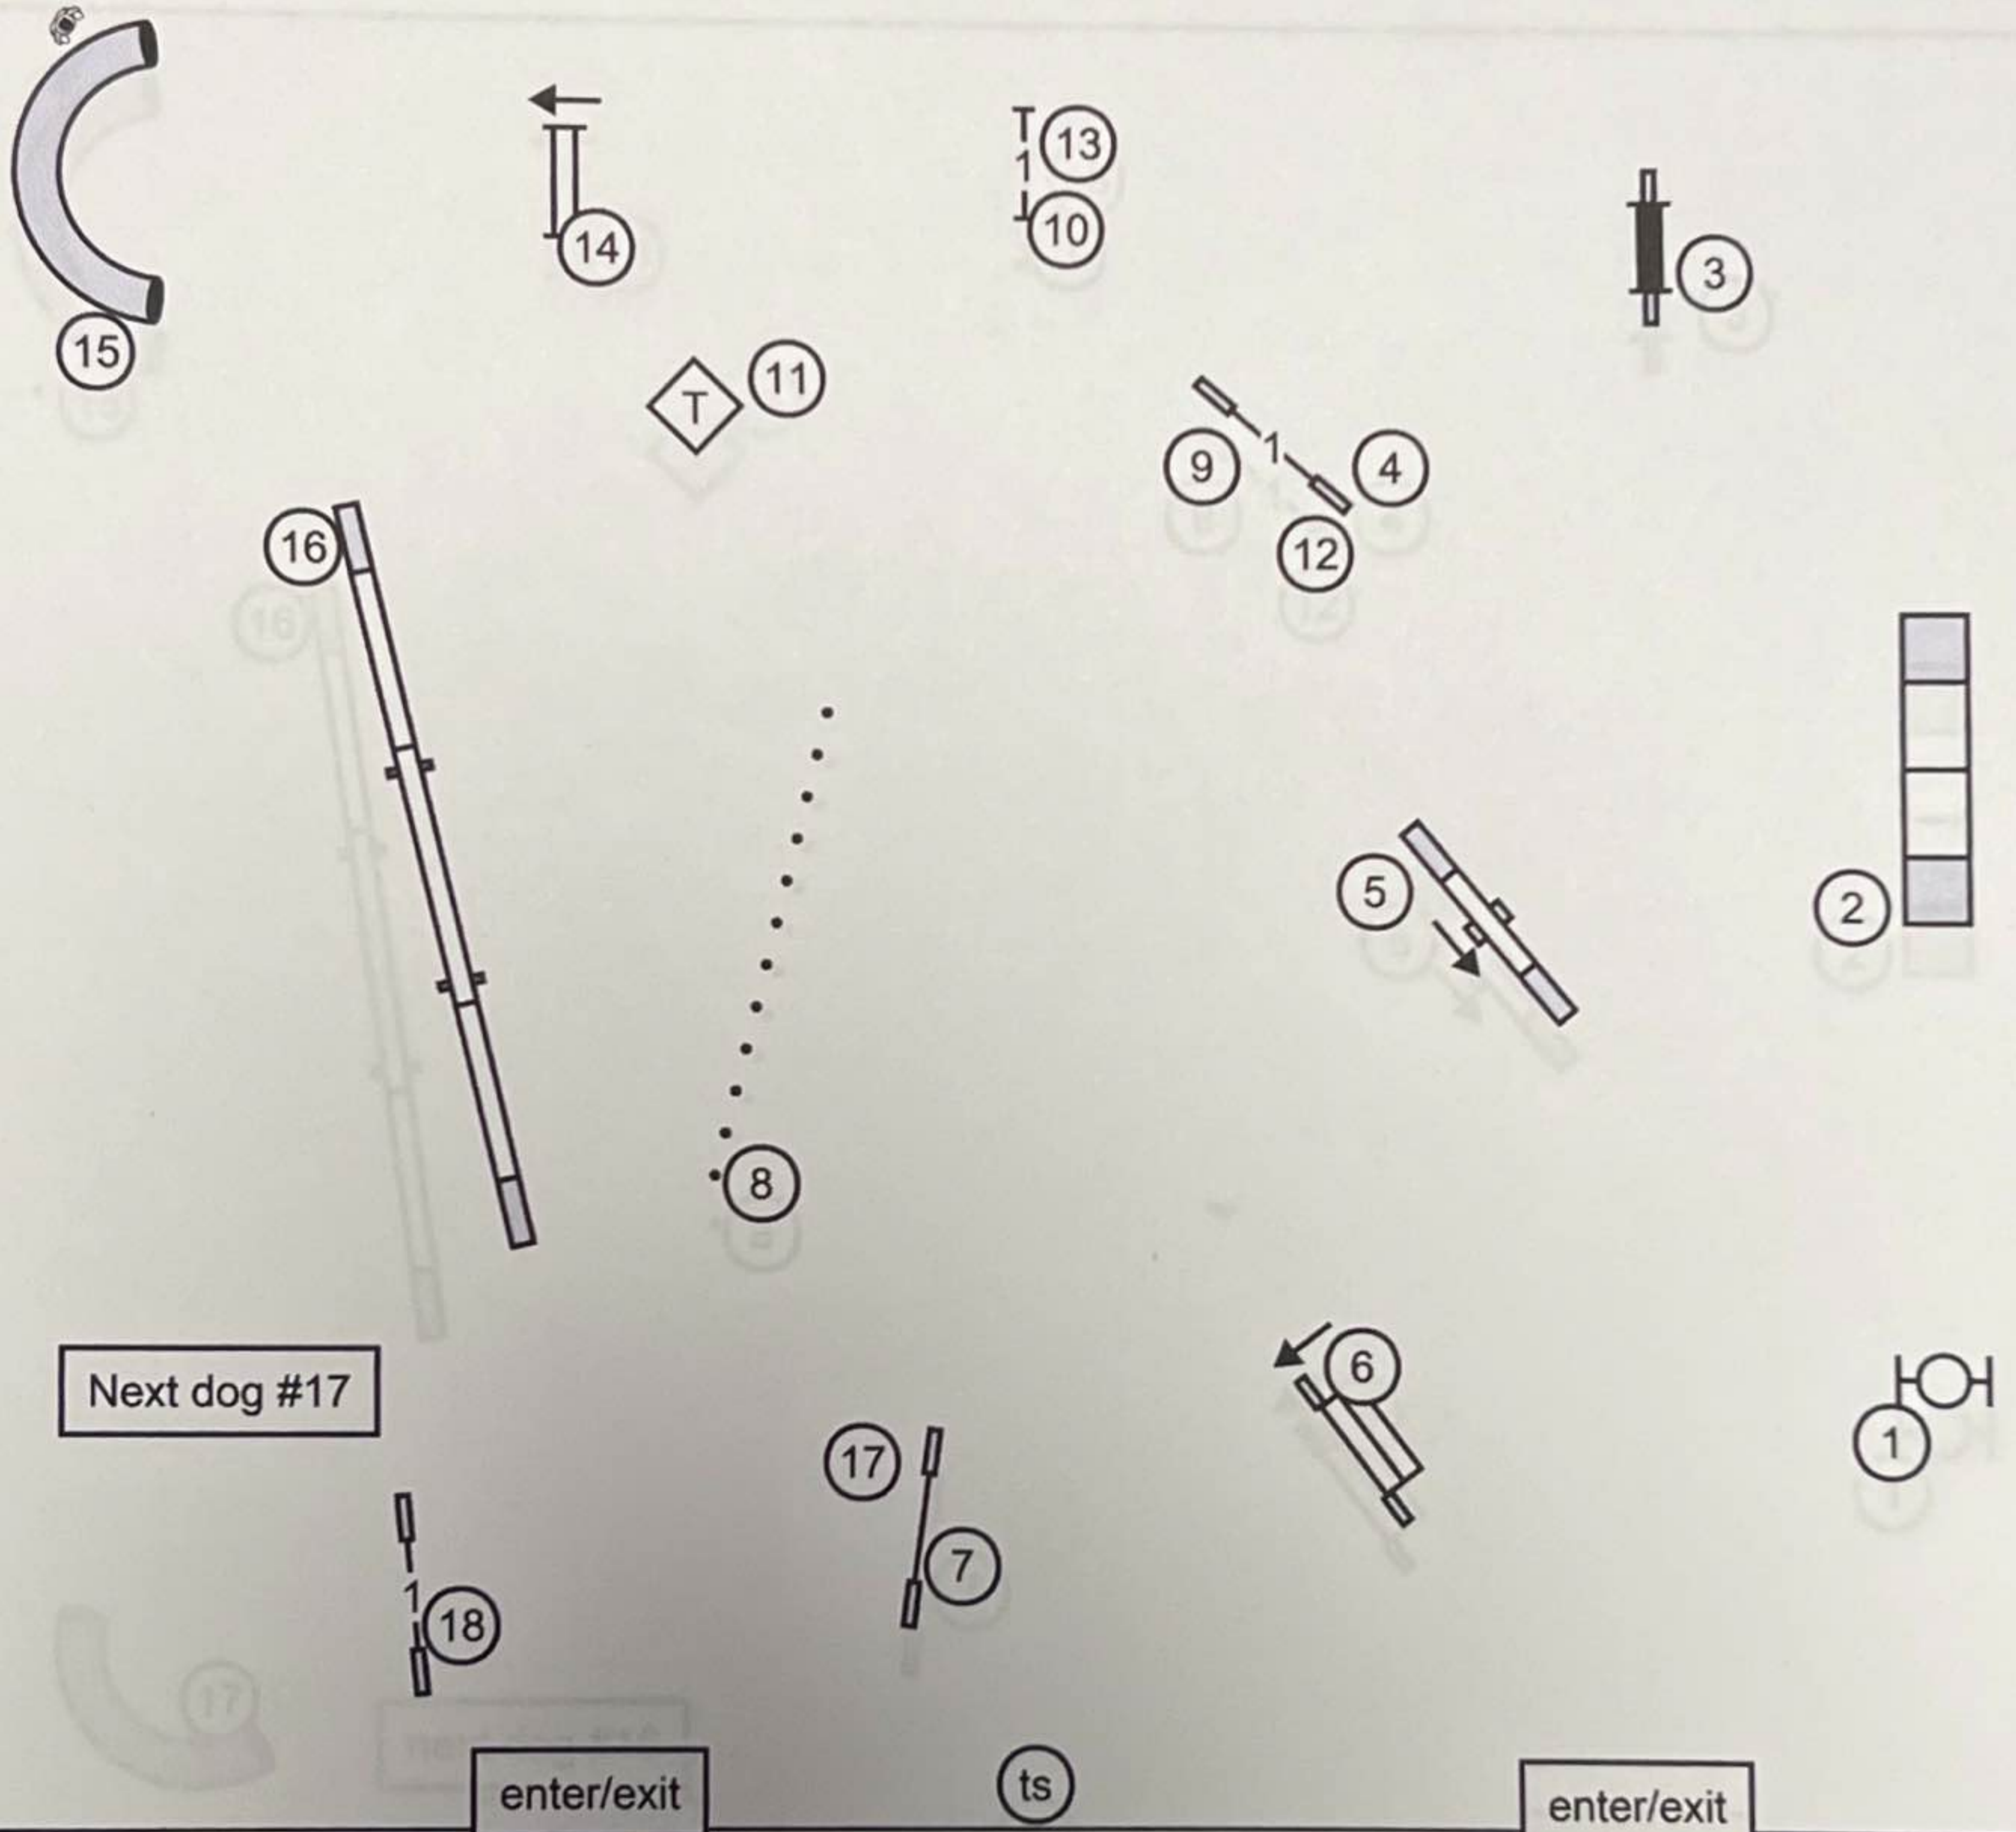

Fayetteville Kennel Club
Judge: Rebecca Schnulle

E/M Standard

March 26, 2022