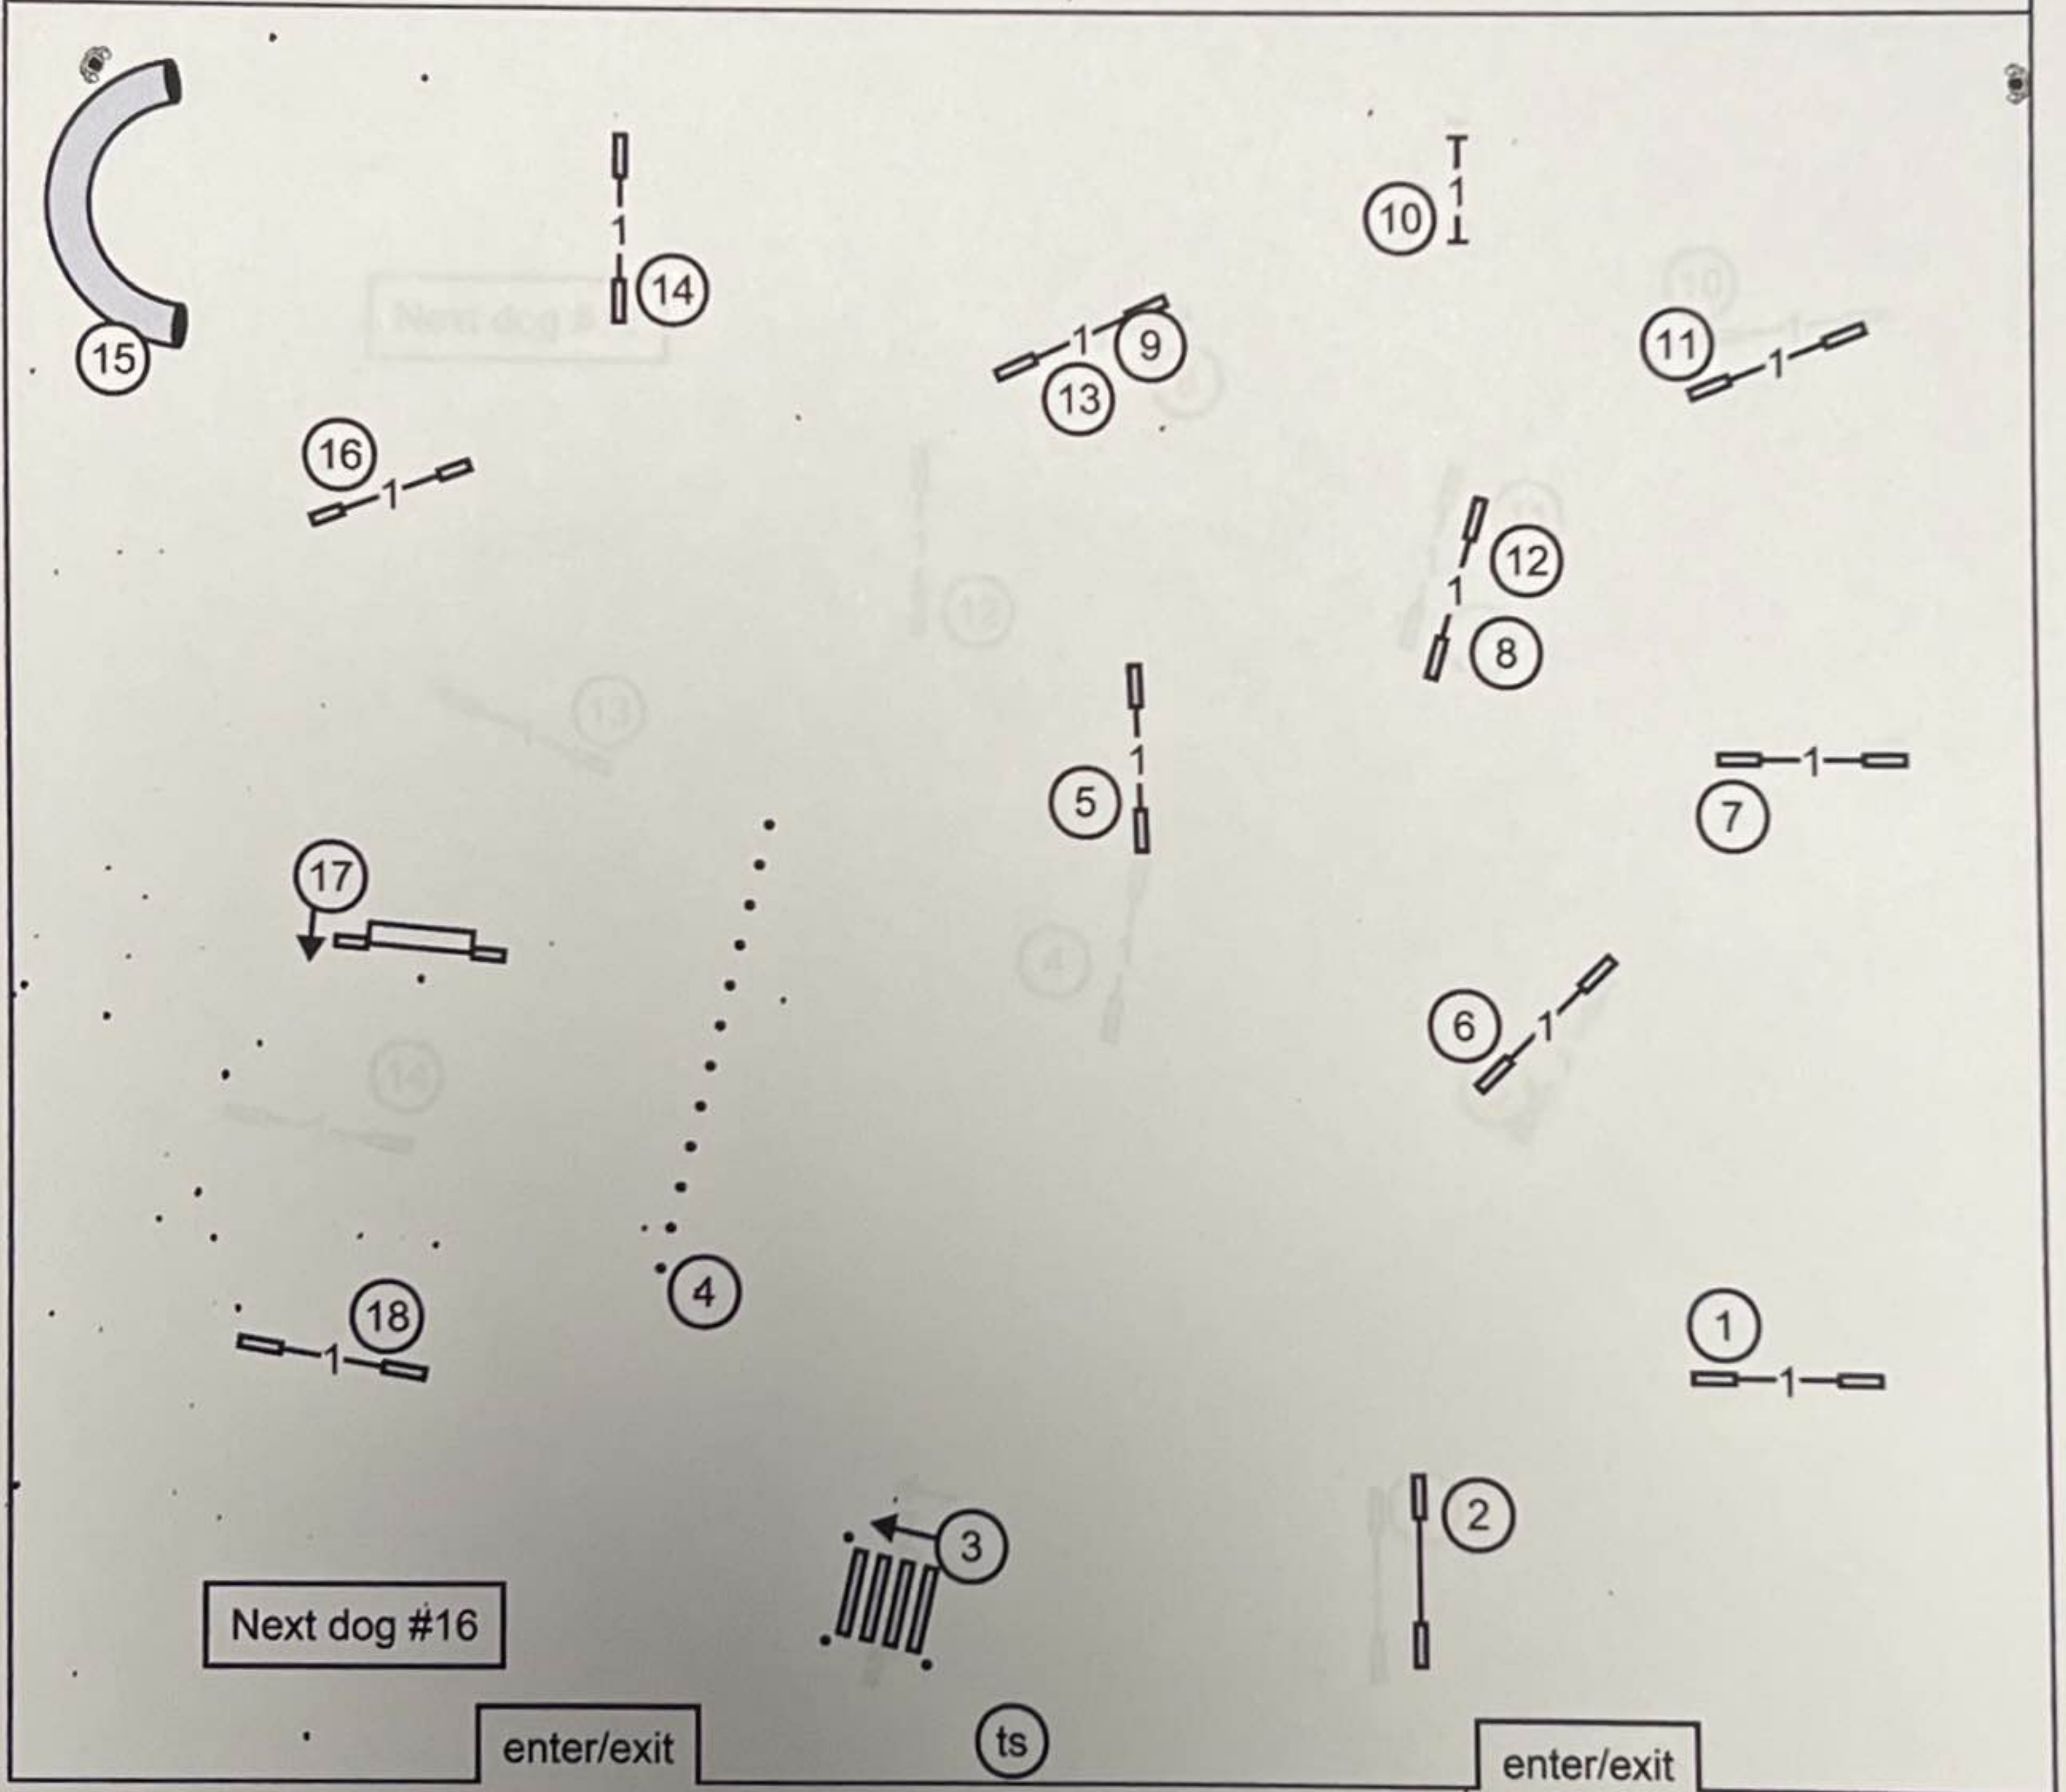

Fayetteville Kennel Club
Judge: Rebecca Schnulle

Open JWW

March 26, 2022