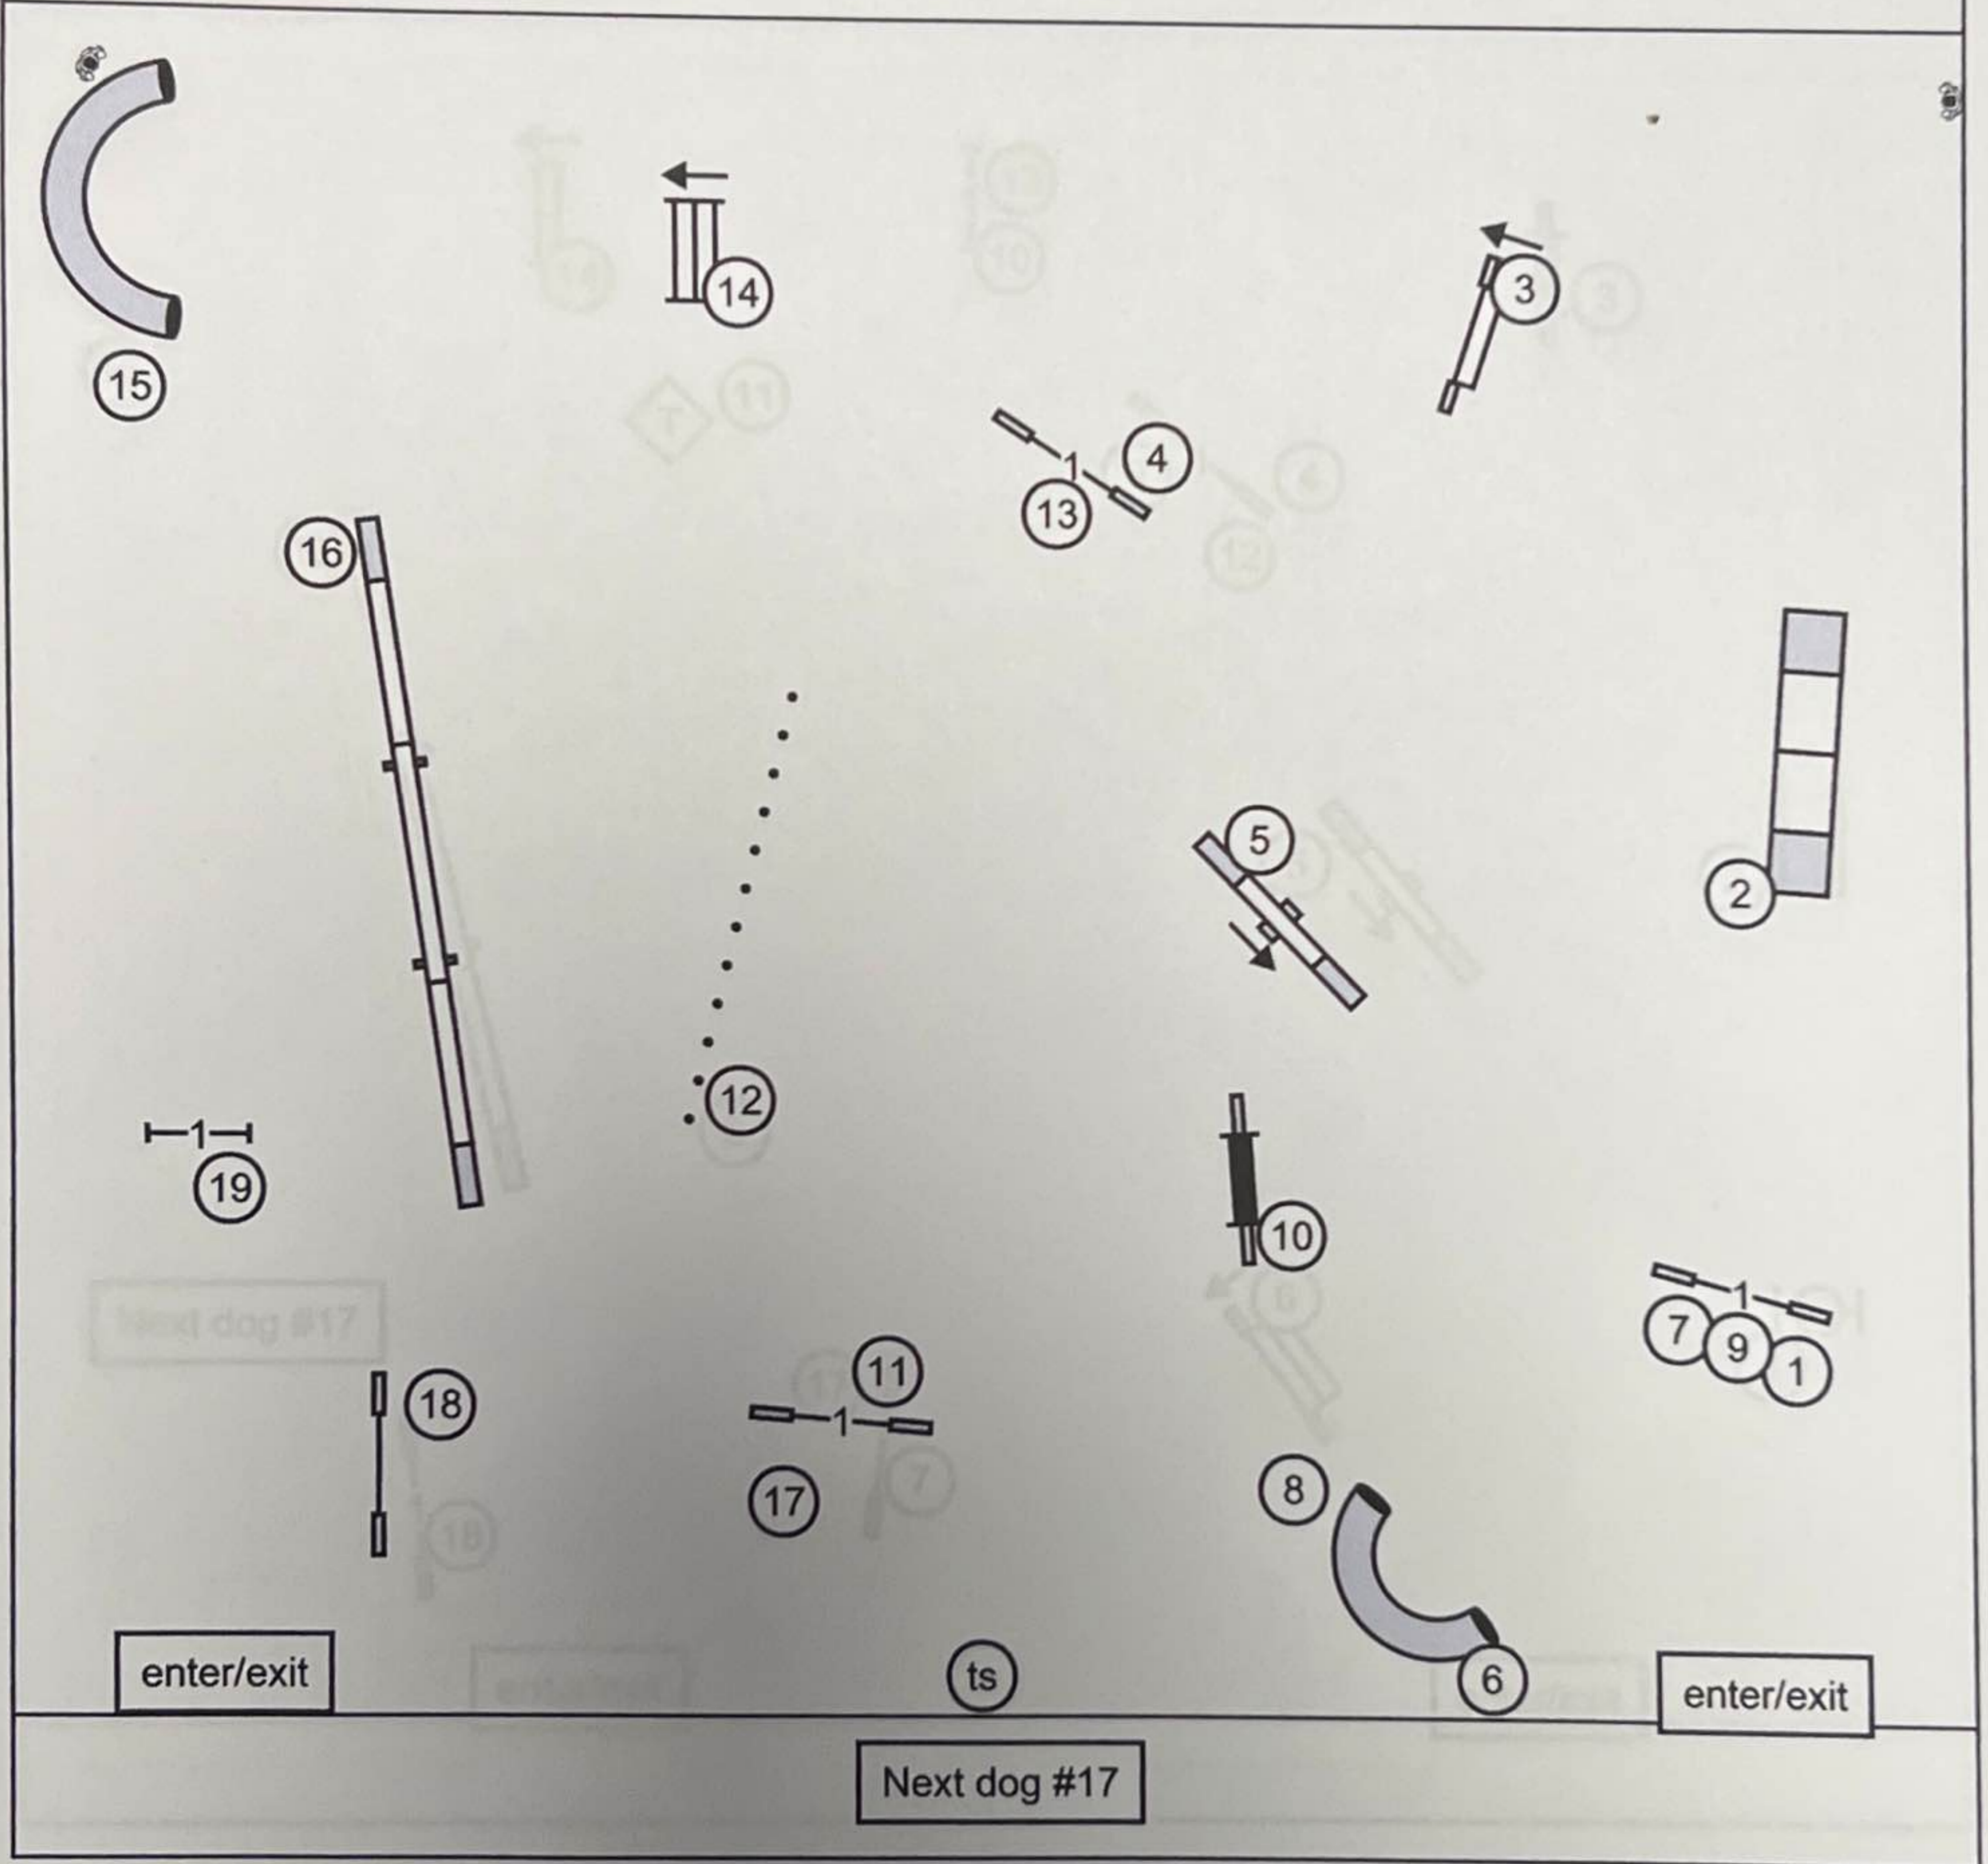

Fayetteville Kennel Club
Judge: Rebecca Schnulle

FAST

(All Levels)

March 26, 2022

E/M Send:
2-5-4 or 4-5-2 - performed as a serp solid line
Open Send: 2-5-4 or 4-5-2 - performed as a serp solid/dashed line
Novice Send: 2-5 pr 5-2 as a 180 - dashed line

Bi-directional start

Fayetteville Kennel Club
Judge: Rebecca Schnulle

Premier Standard

March 26, 2022

Fayetteville Kennel Club
Judge: Rebecca Schnulle

E/M Standard

March 26, 2022

Fayetteville Kennel Club
Judge: Rebecca Schnulle