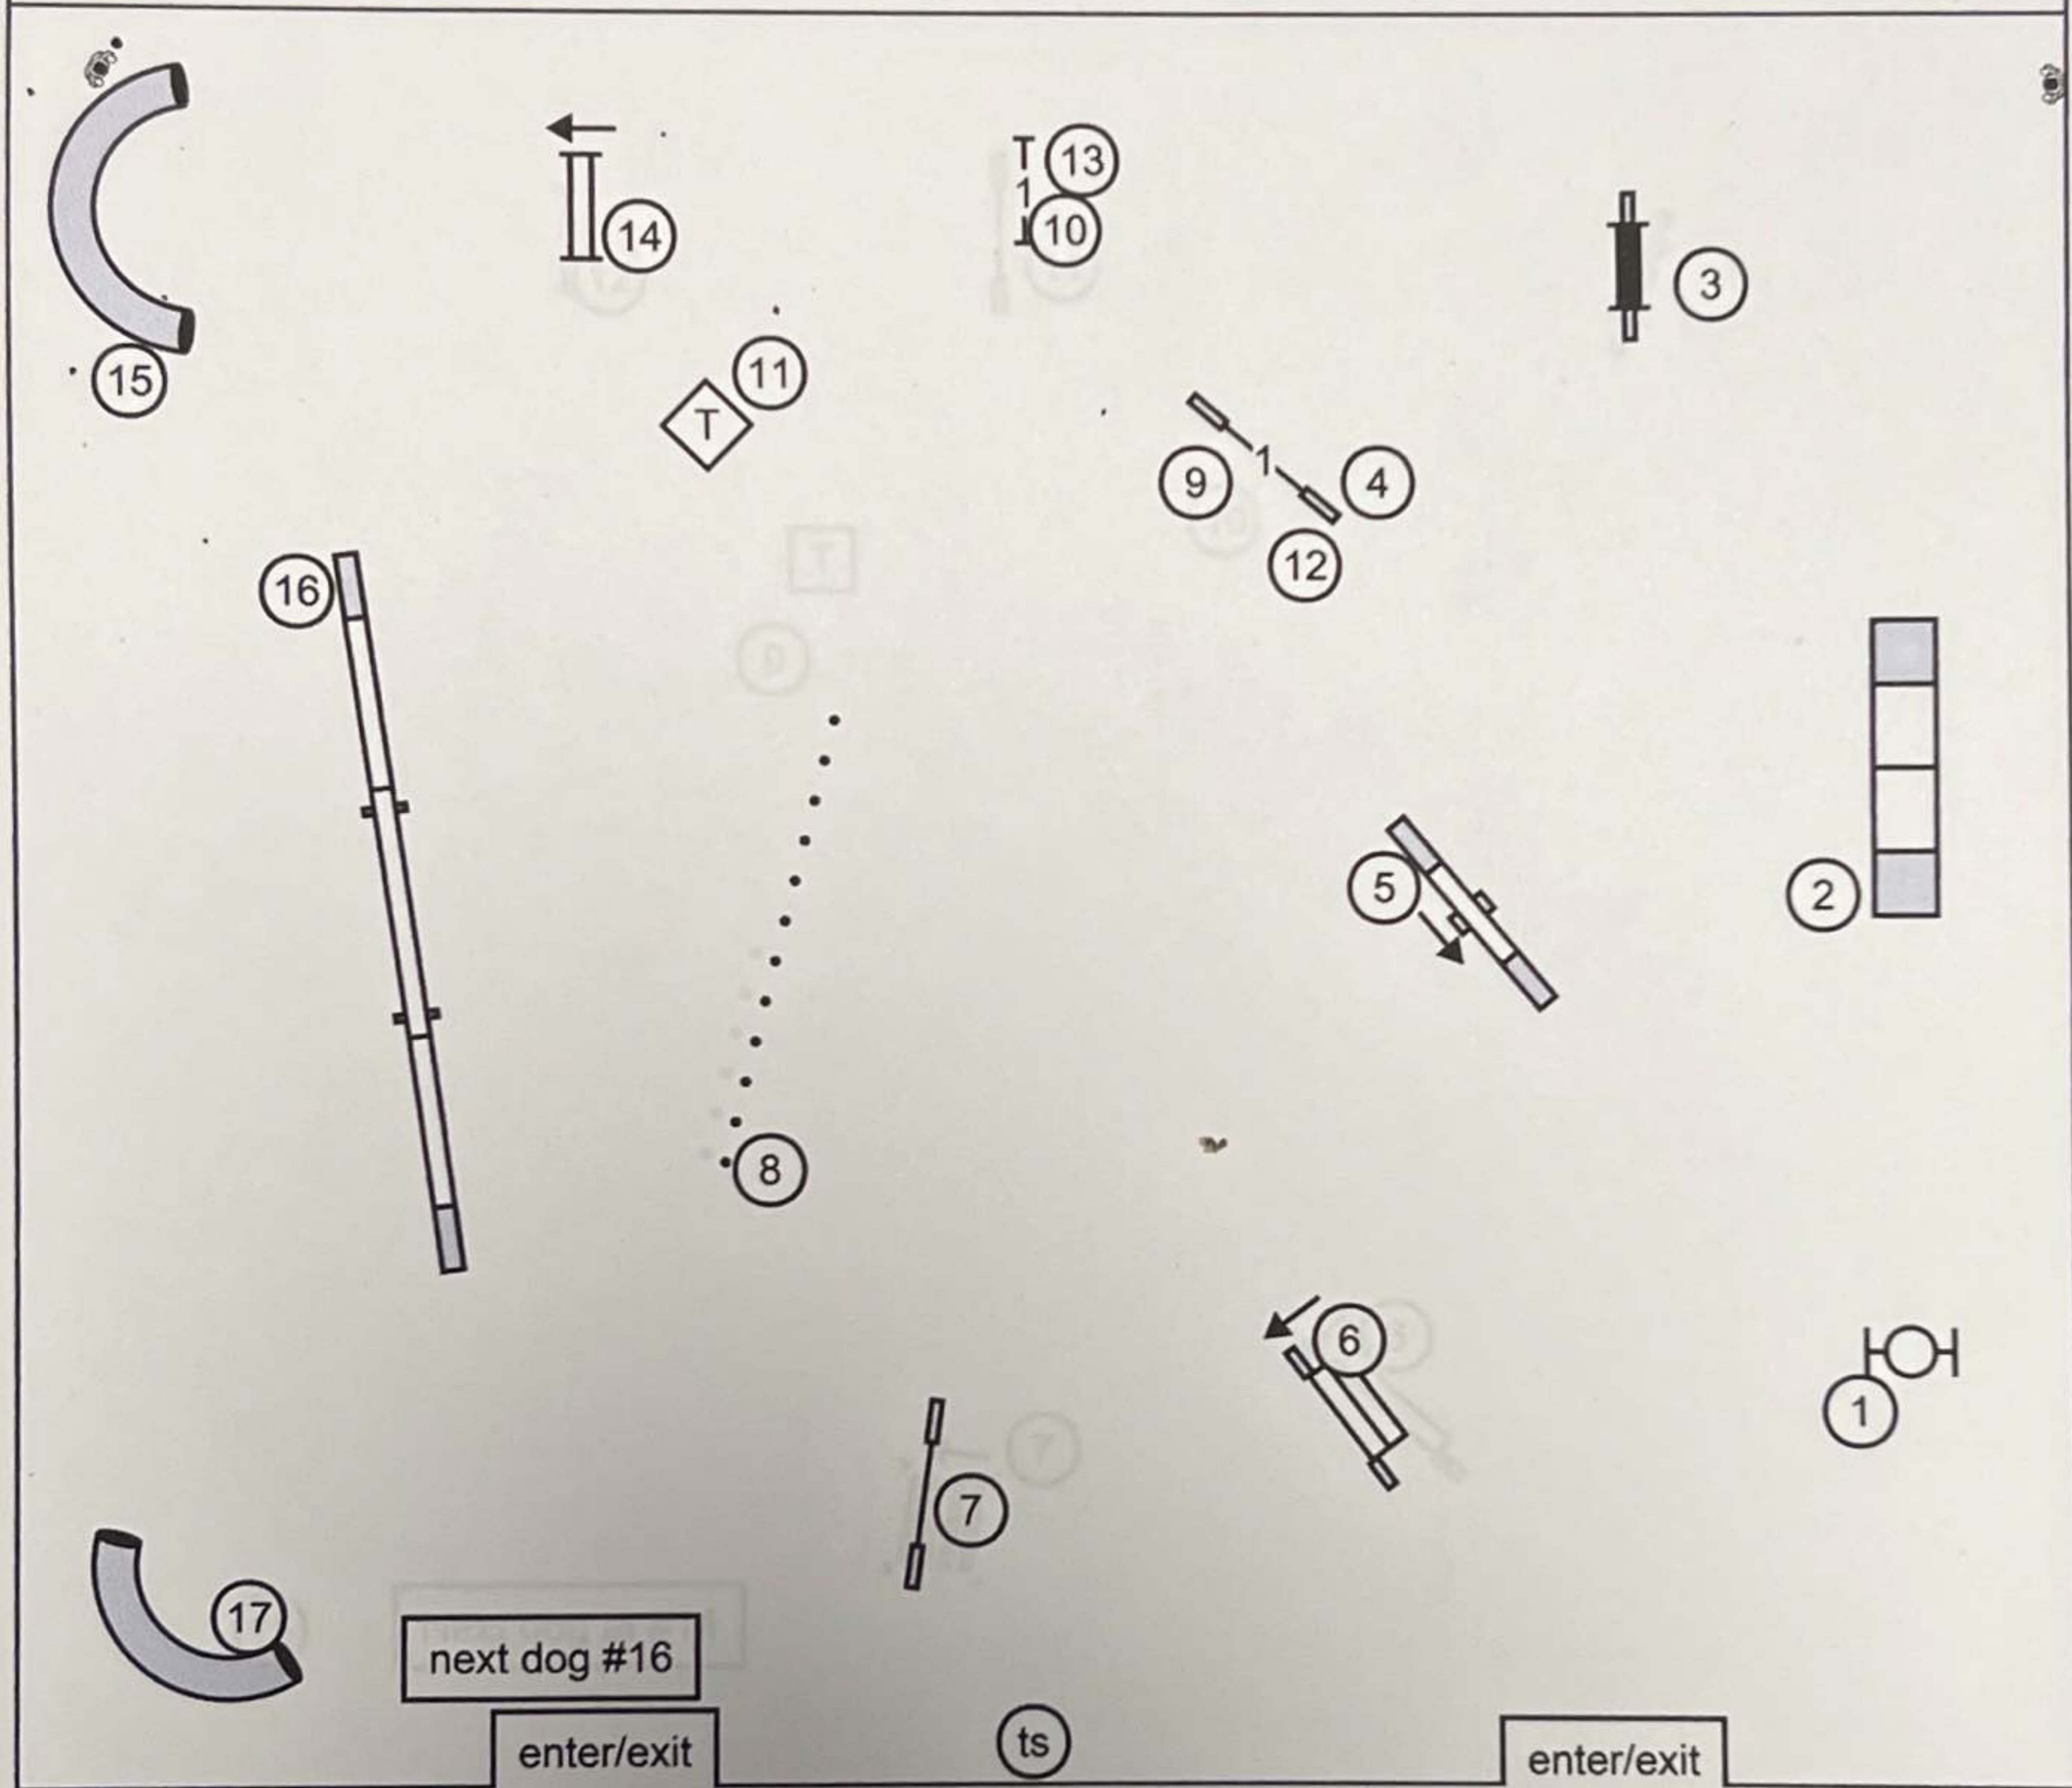

Fayetteville Kennel Club
Judge: Rebecca Schnulle

Open Standard

March 26, 2022