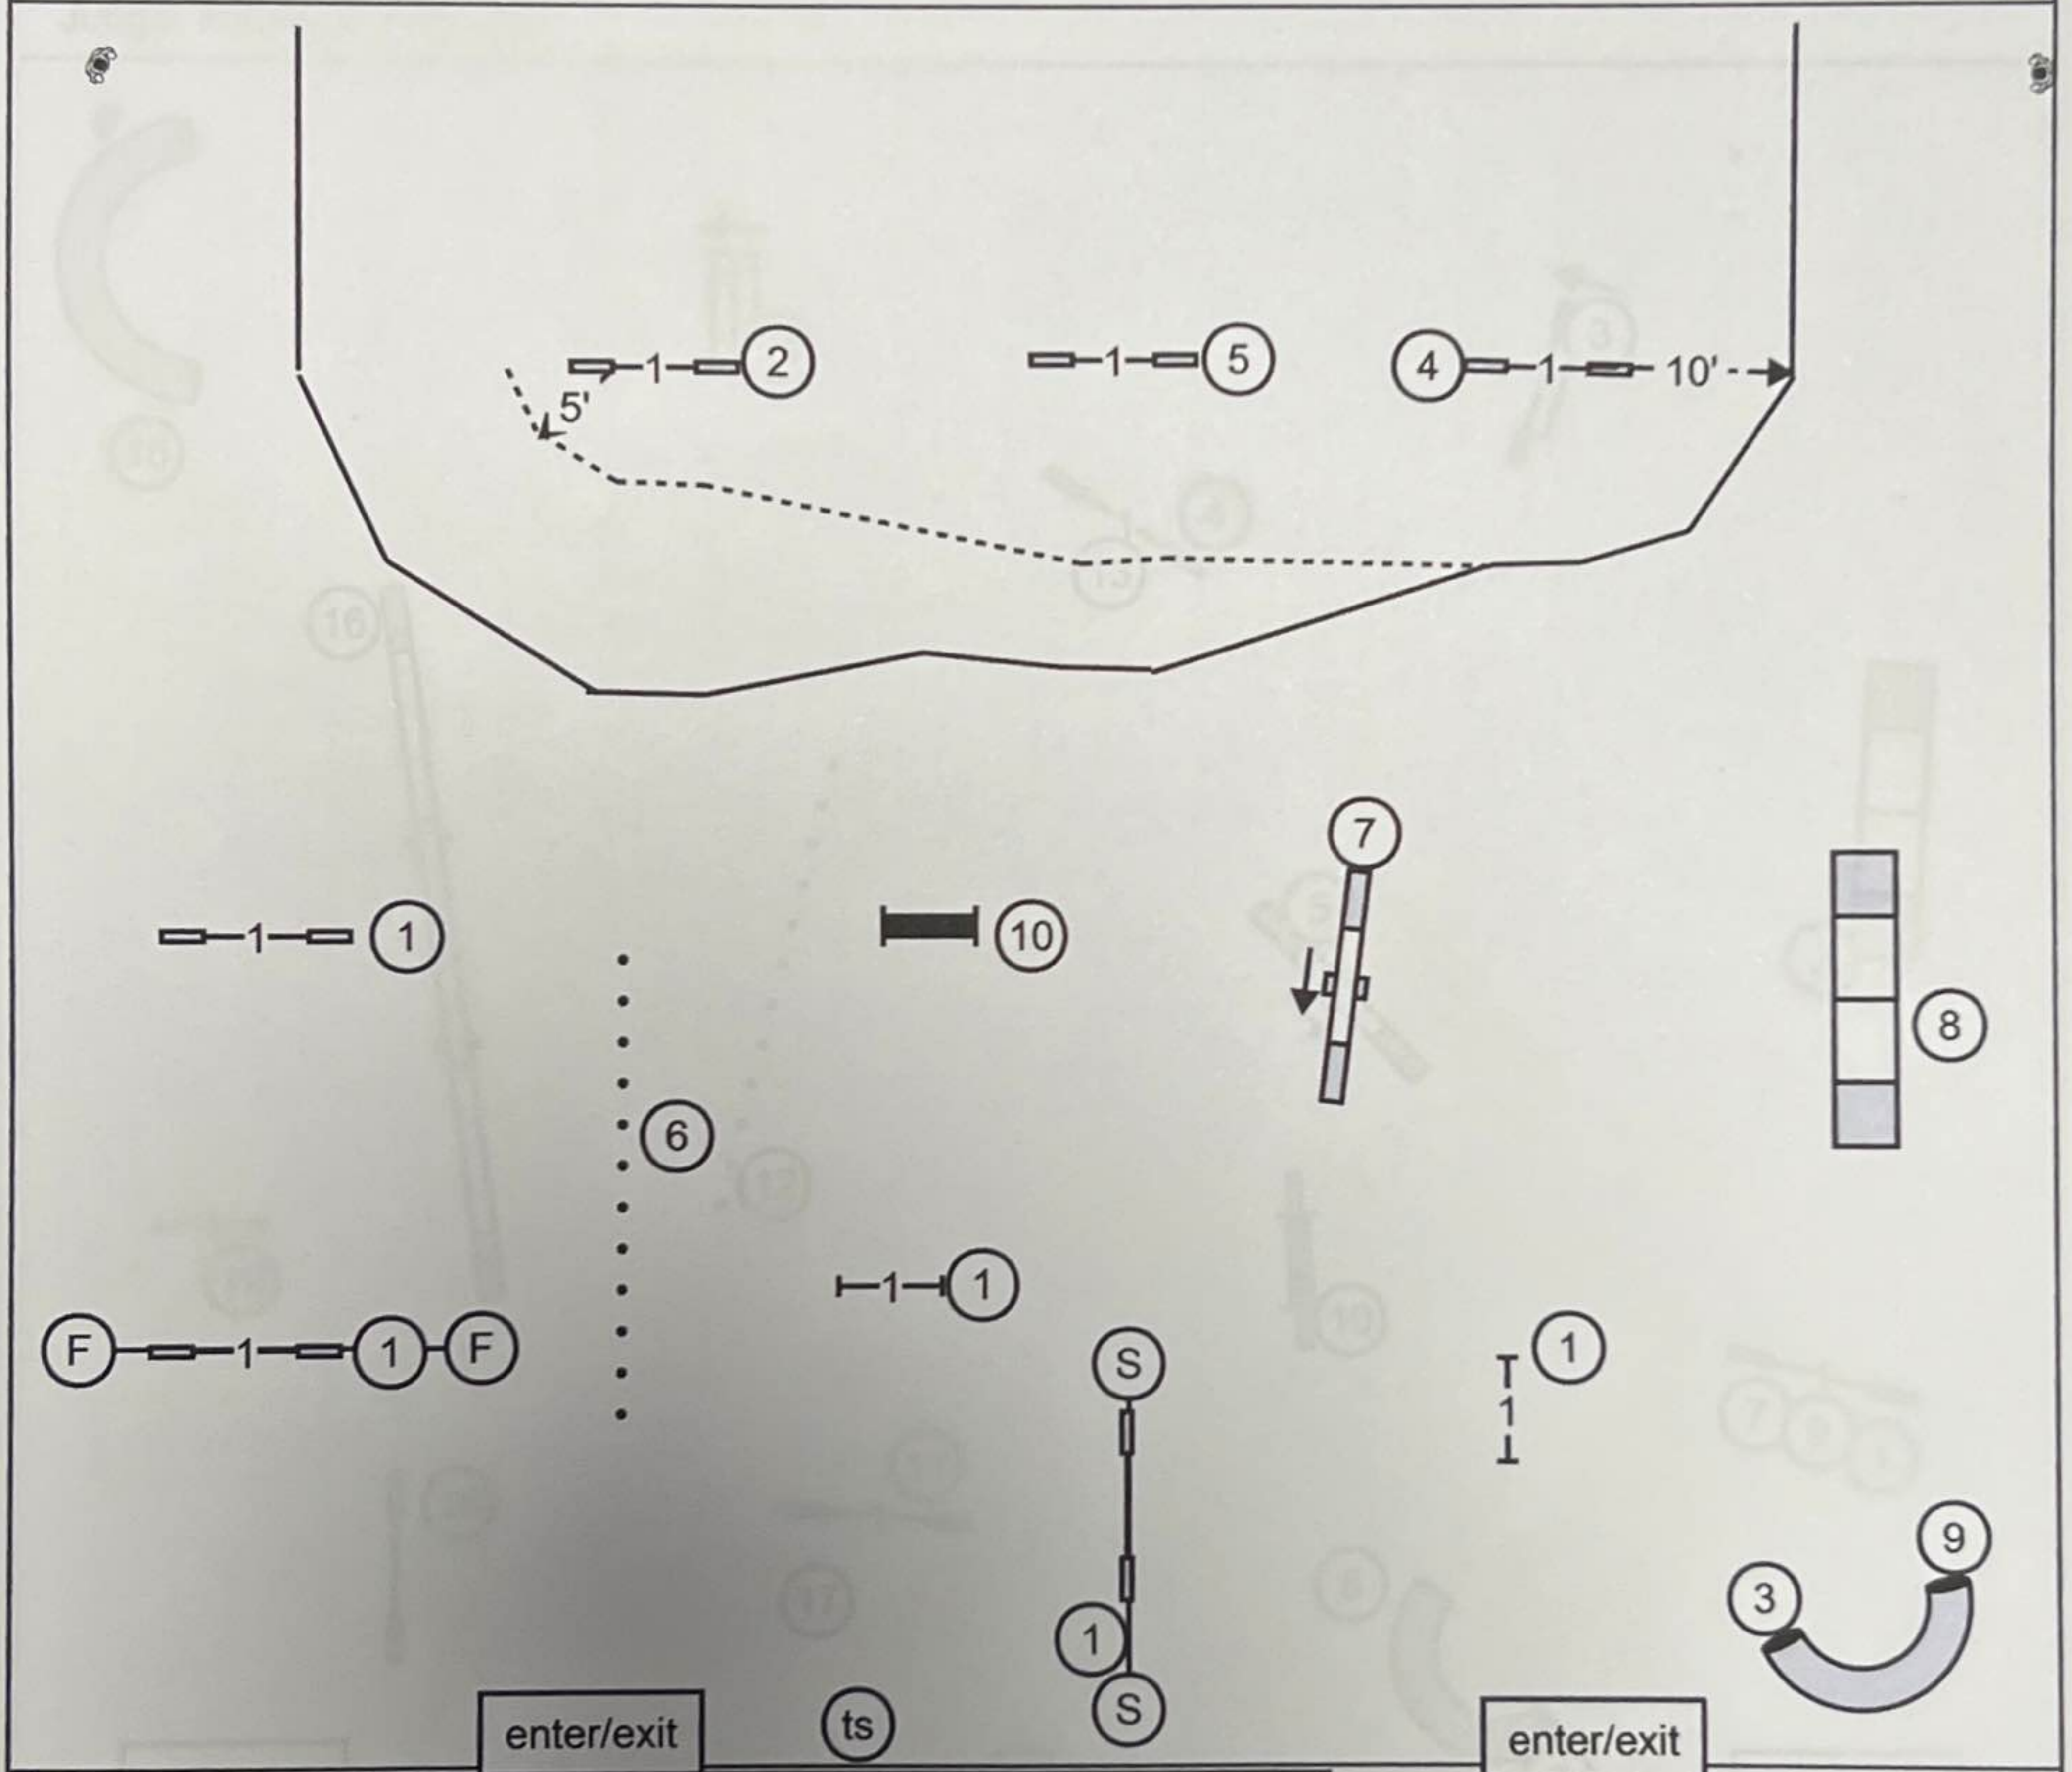

Fayetteville Kennel Club
Judge: Rebecca Schnulle

FAST

(All Levels)

March 26, 2022

E/M Send:
2-5-4 or 4-5-2 - performed as a serp solid line
Open Send: 2-5-4 or 4-5-2 - performed as a serp solid/dashed line
Novice Send: 2-5 pr 5-2 as a 180 - dashed line

Bi-directional start

Fayetteville Kennel Club
Judge: Rebecca Schnulle

Premier Standard

March 26, 2022

Fayetteville Kennel Club
Judge: Rebecca Schnulle

E/M Standard

March 26, 2022

Fayetteville Kennel Club
Judge: Rebecca Schnulle