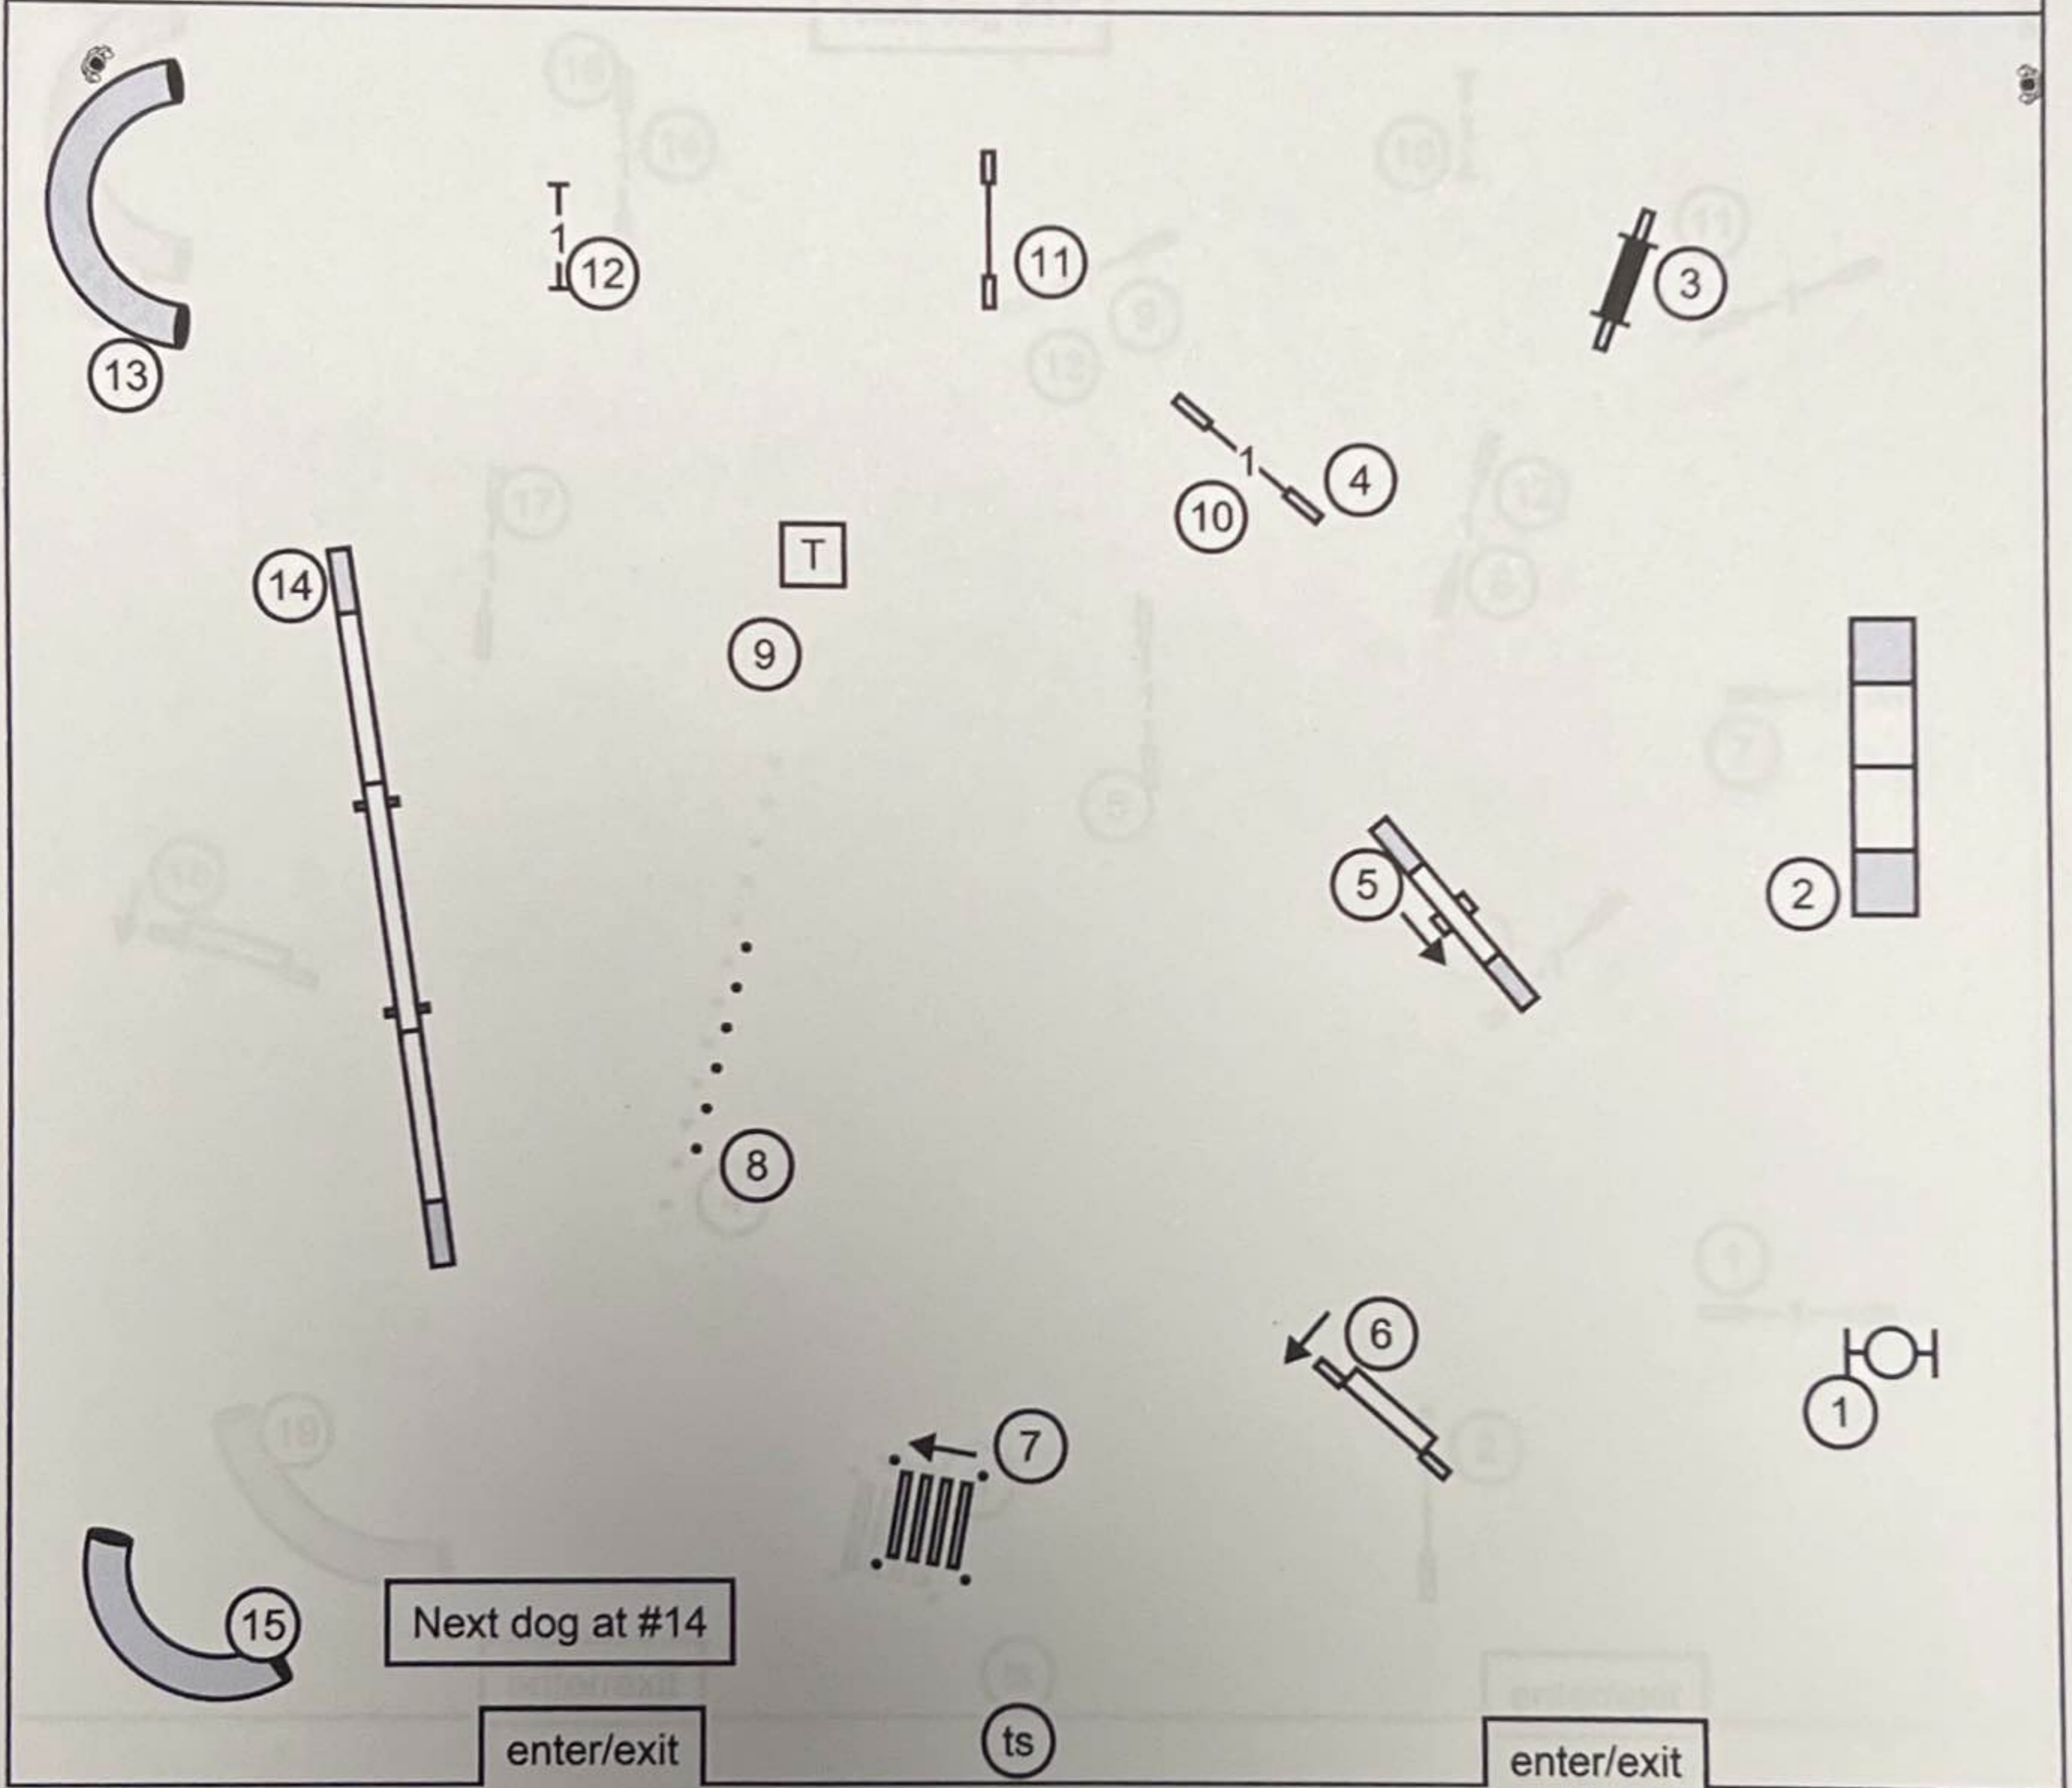

Fayetteville Kennel Club
Judge: Rebecca Schnulle

Novice Standard

March 26, 2022